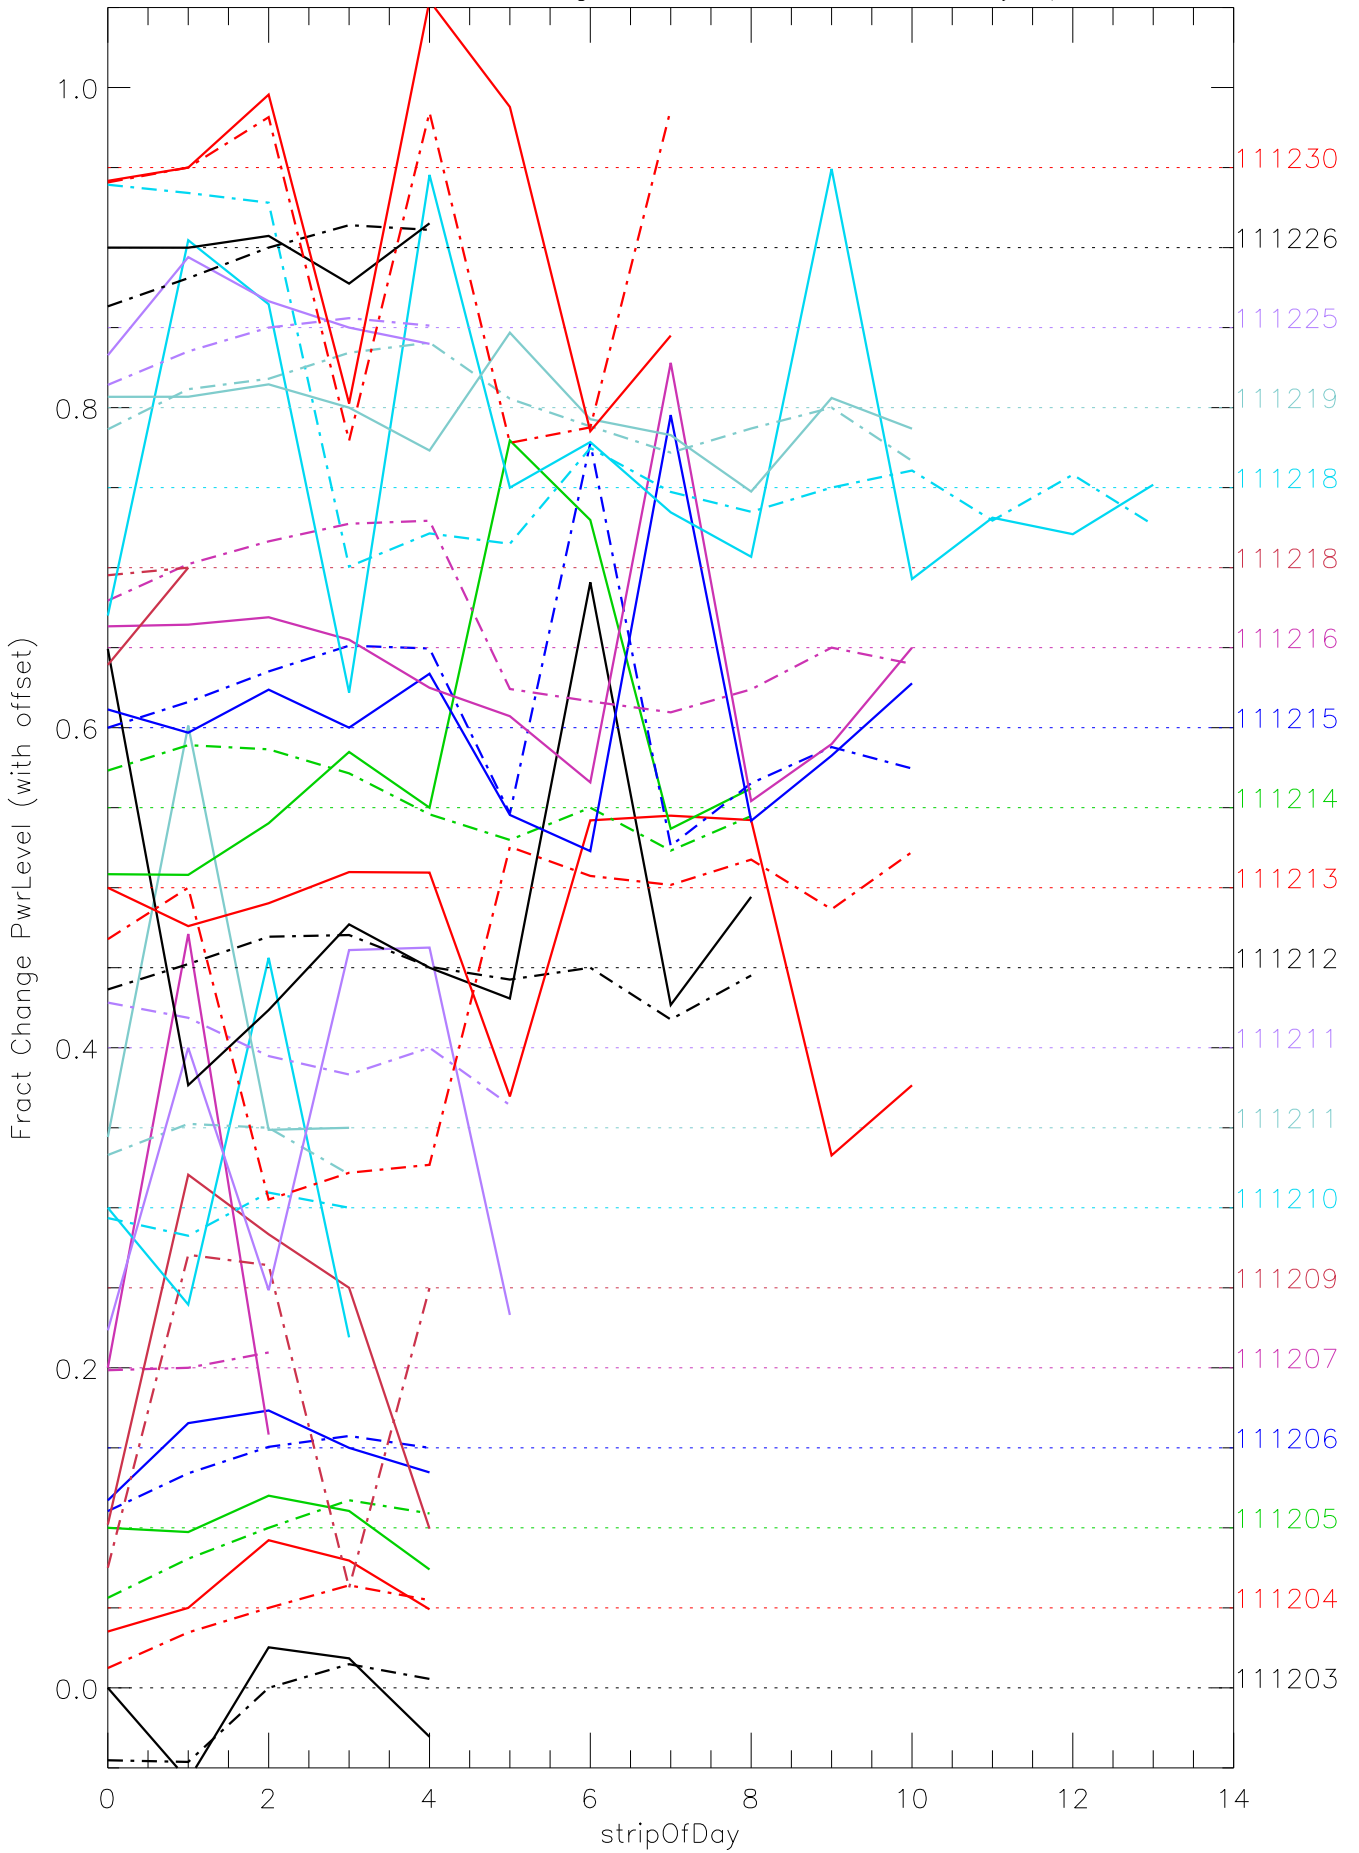

a2048 fractional change PwrLevel for each day. pixel:0

a2048 fractional change PwrLevel for each day. pixel:1

a2048 fractional change PwrLevel for each day. pixel:2

a2048 fractional change PwrLevel for each day. pixel:3

a2048 fractional change PwrLevel for each day. pixel:4

a2048 fractional change PwrLevel for each day. pixel:5

a2048 fractional change PwrLevel for each day. pixel:6