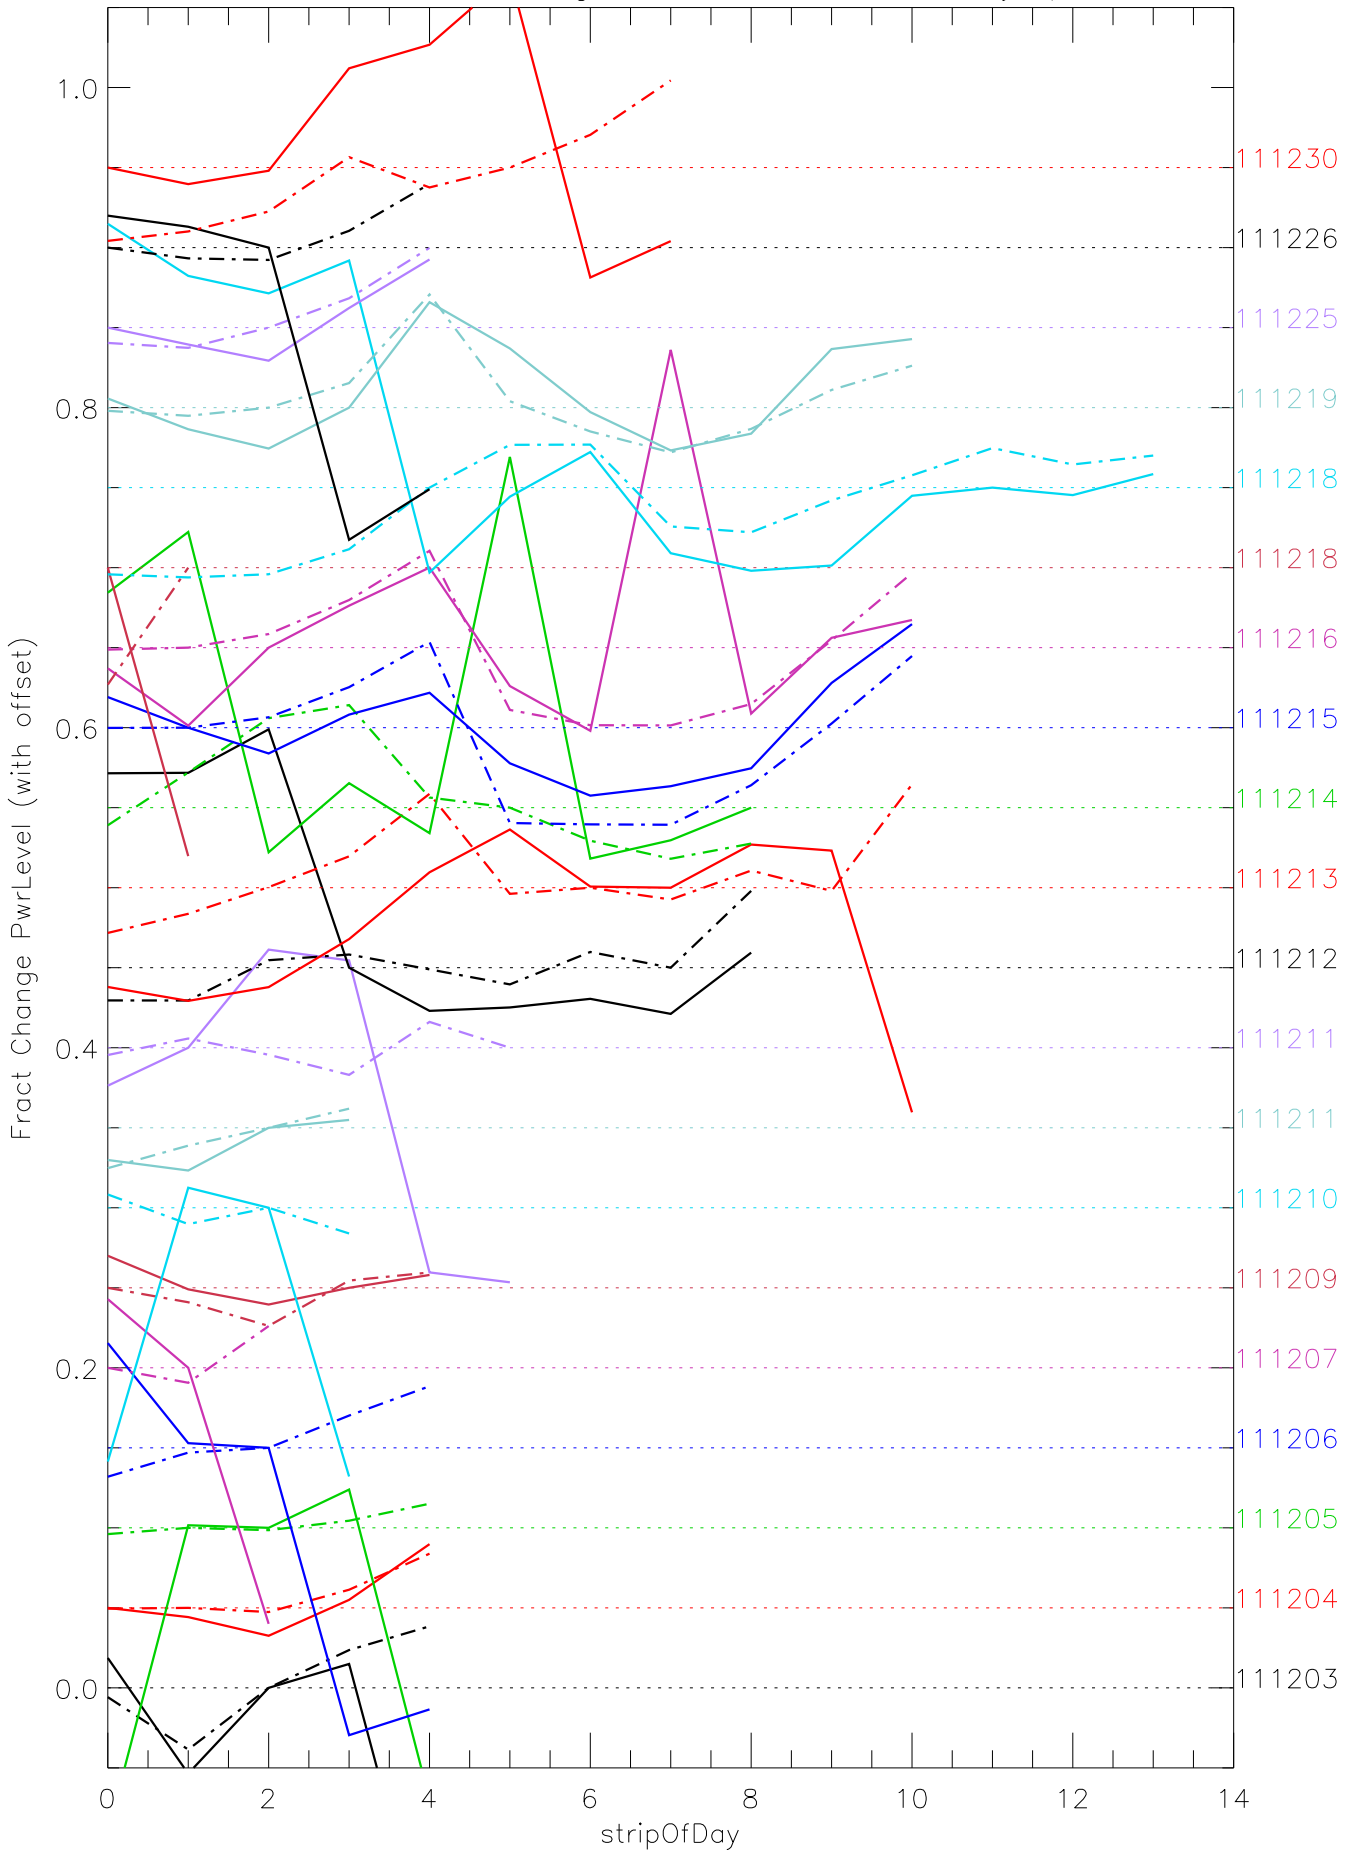

a2048 fractional change PwrLevel for each day. pixel:0

a2048 fractional change PwrLevel for each day. pixel:1

a2048 fractional change PwrLevel for each day. pixel:2

a2048 fractional change PwrLevel for each day. pixel:3

a2048 fractional change PwrLevel for each day. pixel:4

a2048 fractional change PwrLevel for each day. pixel:5

a2048 fractional change PwrLevel for each day. pixel:6