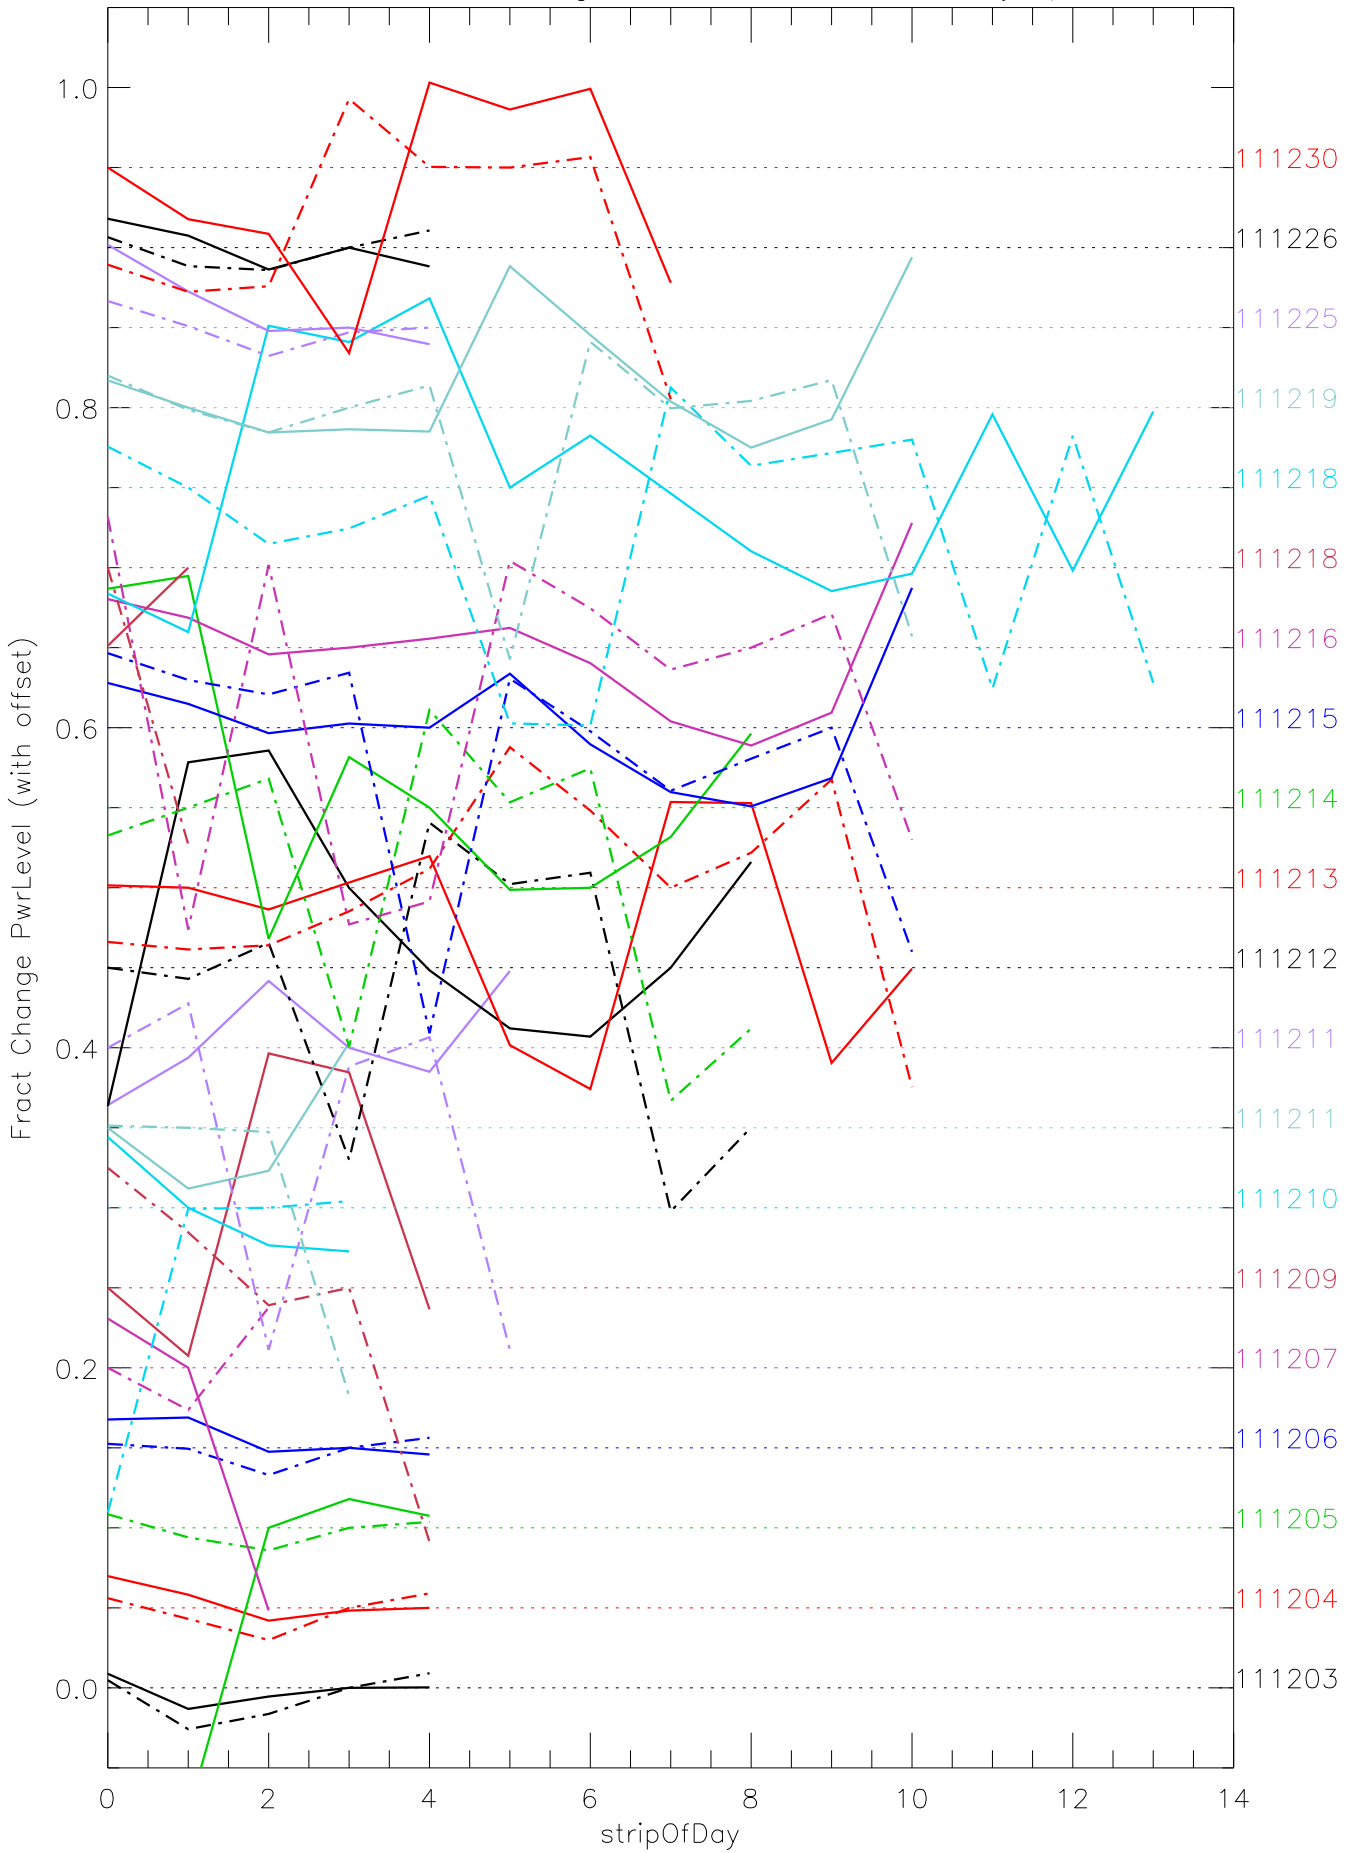

a2048 fractional change PwrLevel for each day. pixel:0

a2048 fractional change PwrLevel for each day. pixel:1

a2048 fractional change PwrLevel for each day. pixel:2

a2048 fractional change PwrLevel for each day. pixel:3

a2048 fractional change PwrLevel for each day. pixel:4

a2048 fractional change PwrLevel for each day. pixel:5

a2048 fractional change PwrLevel for each day. pixel:6