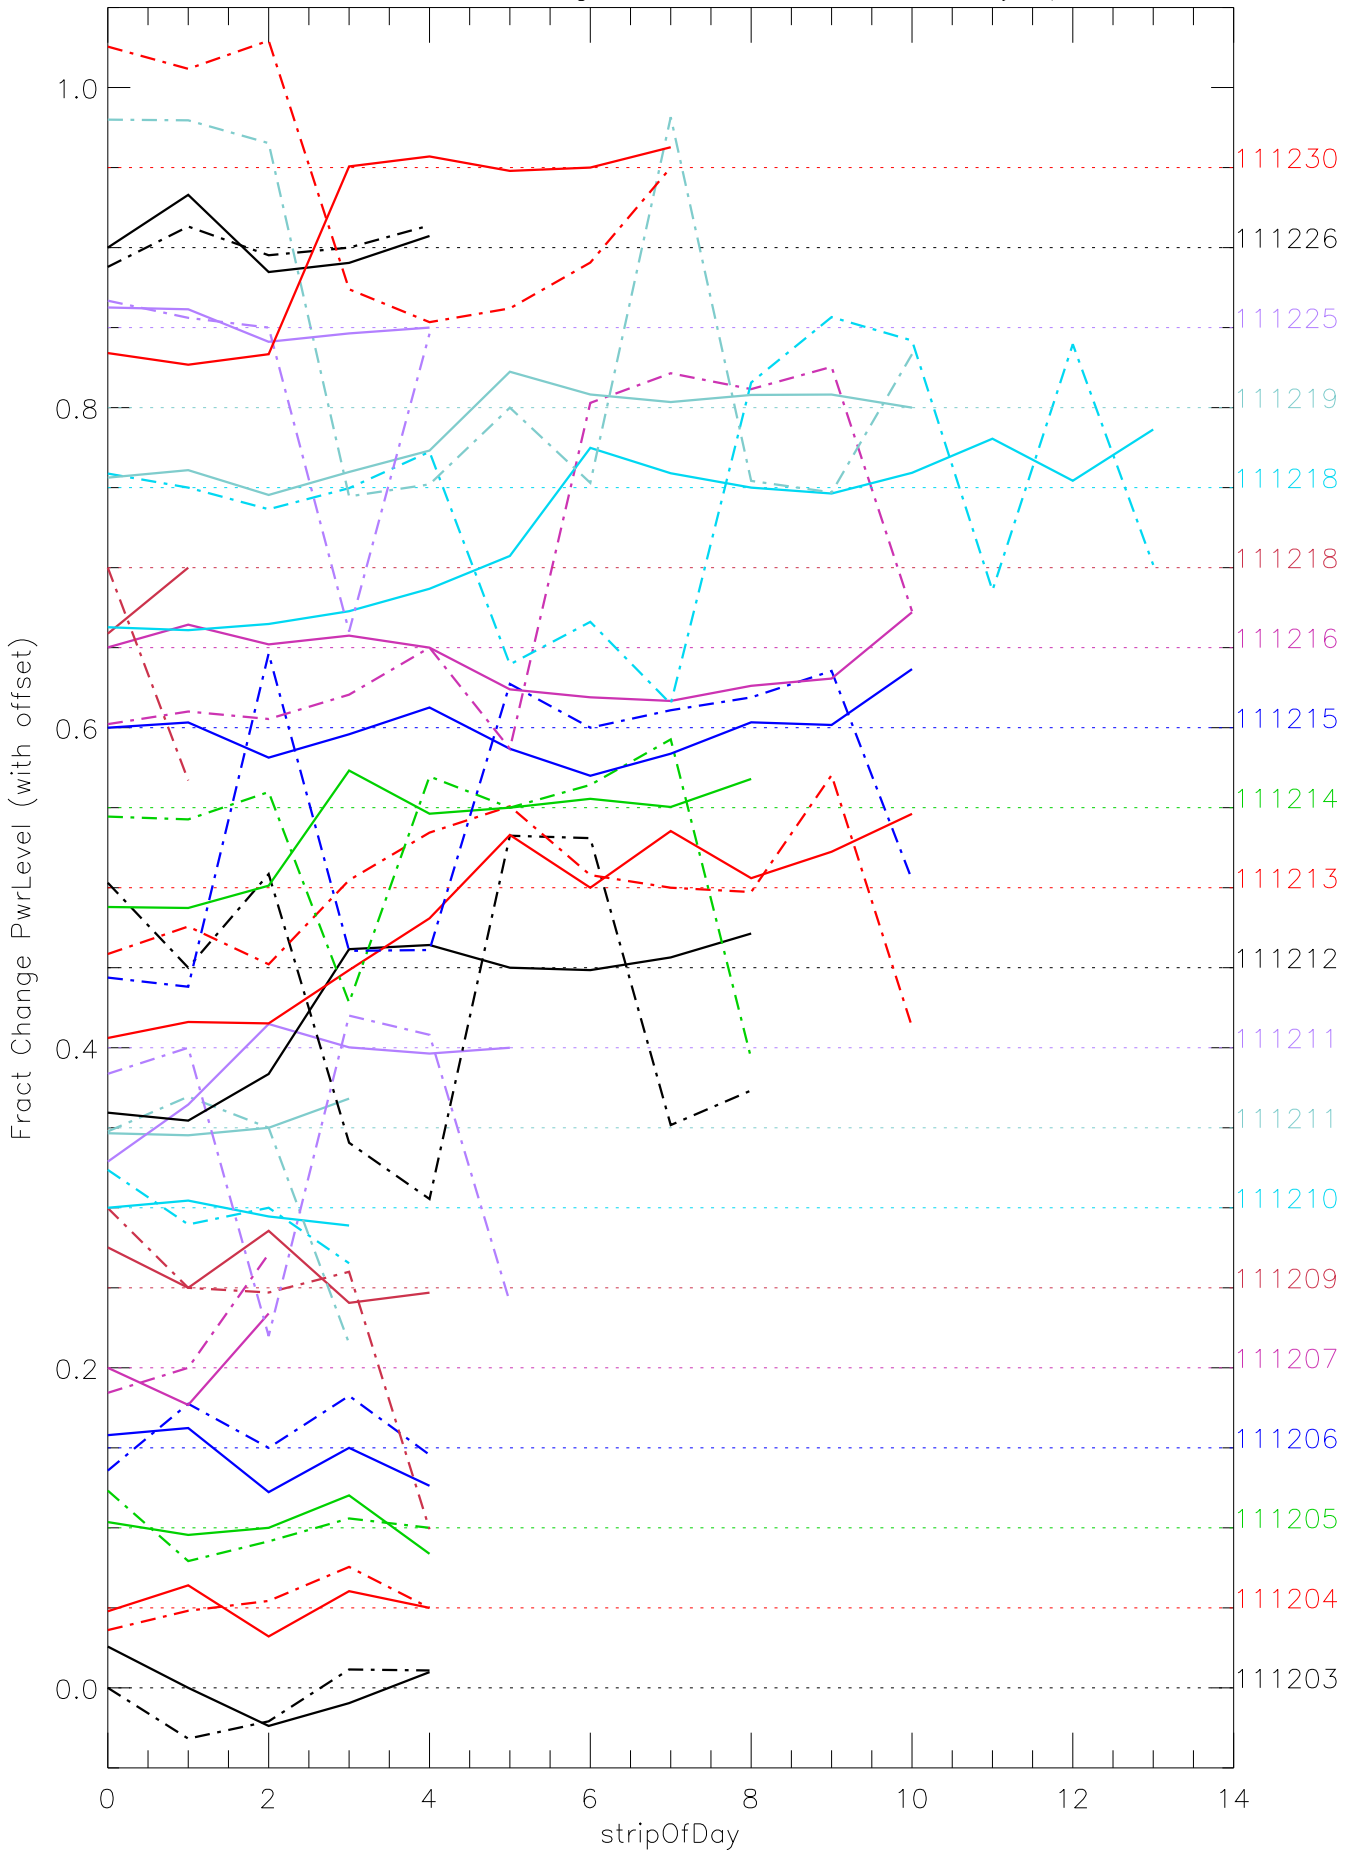

a2048 fractional change PwrLevel for each day. pixel:0

a2048 fractional change PwrLevel for each day. pixel:1

a2048 fractional change PwrLevel for each day. pixel:2

a2048 fractional change PwrLevel for each day. pixel:3

a2048 fractional change PwrLevel for each day. pixel:4

a2048 fractional change PwrLevel for each day. pixel:5

a2048 fractional change PwrLevel for each day. pixel:6