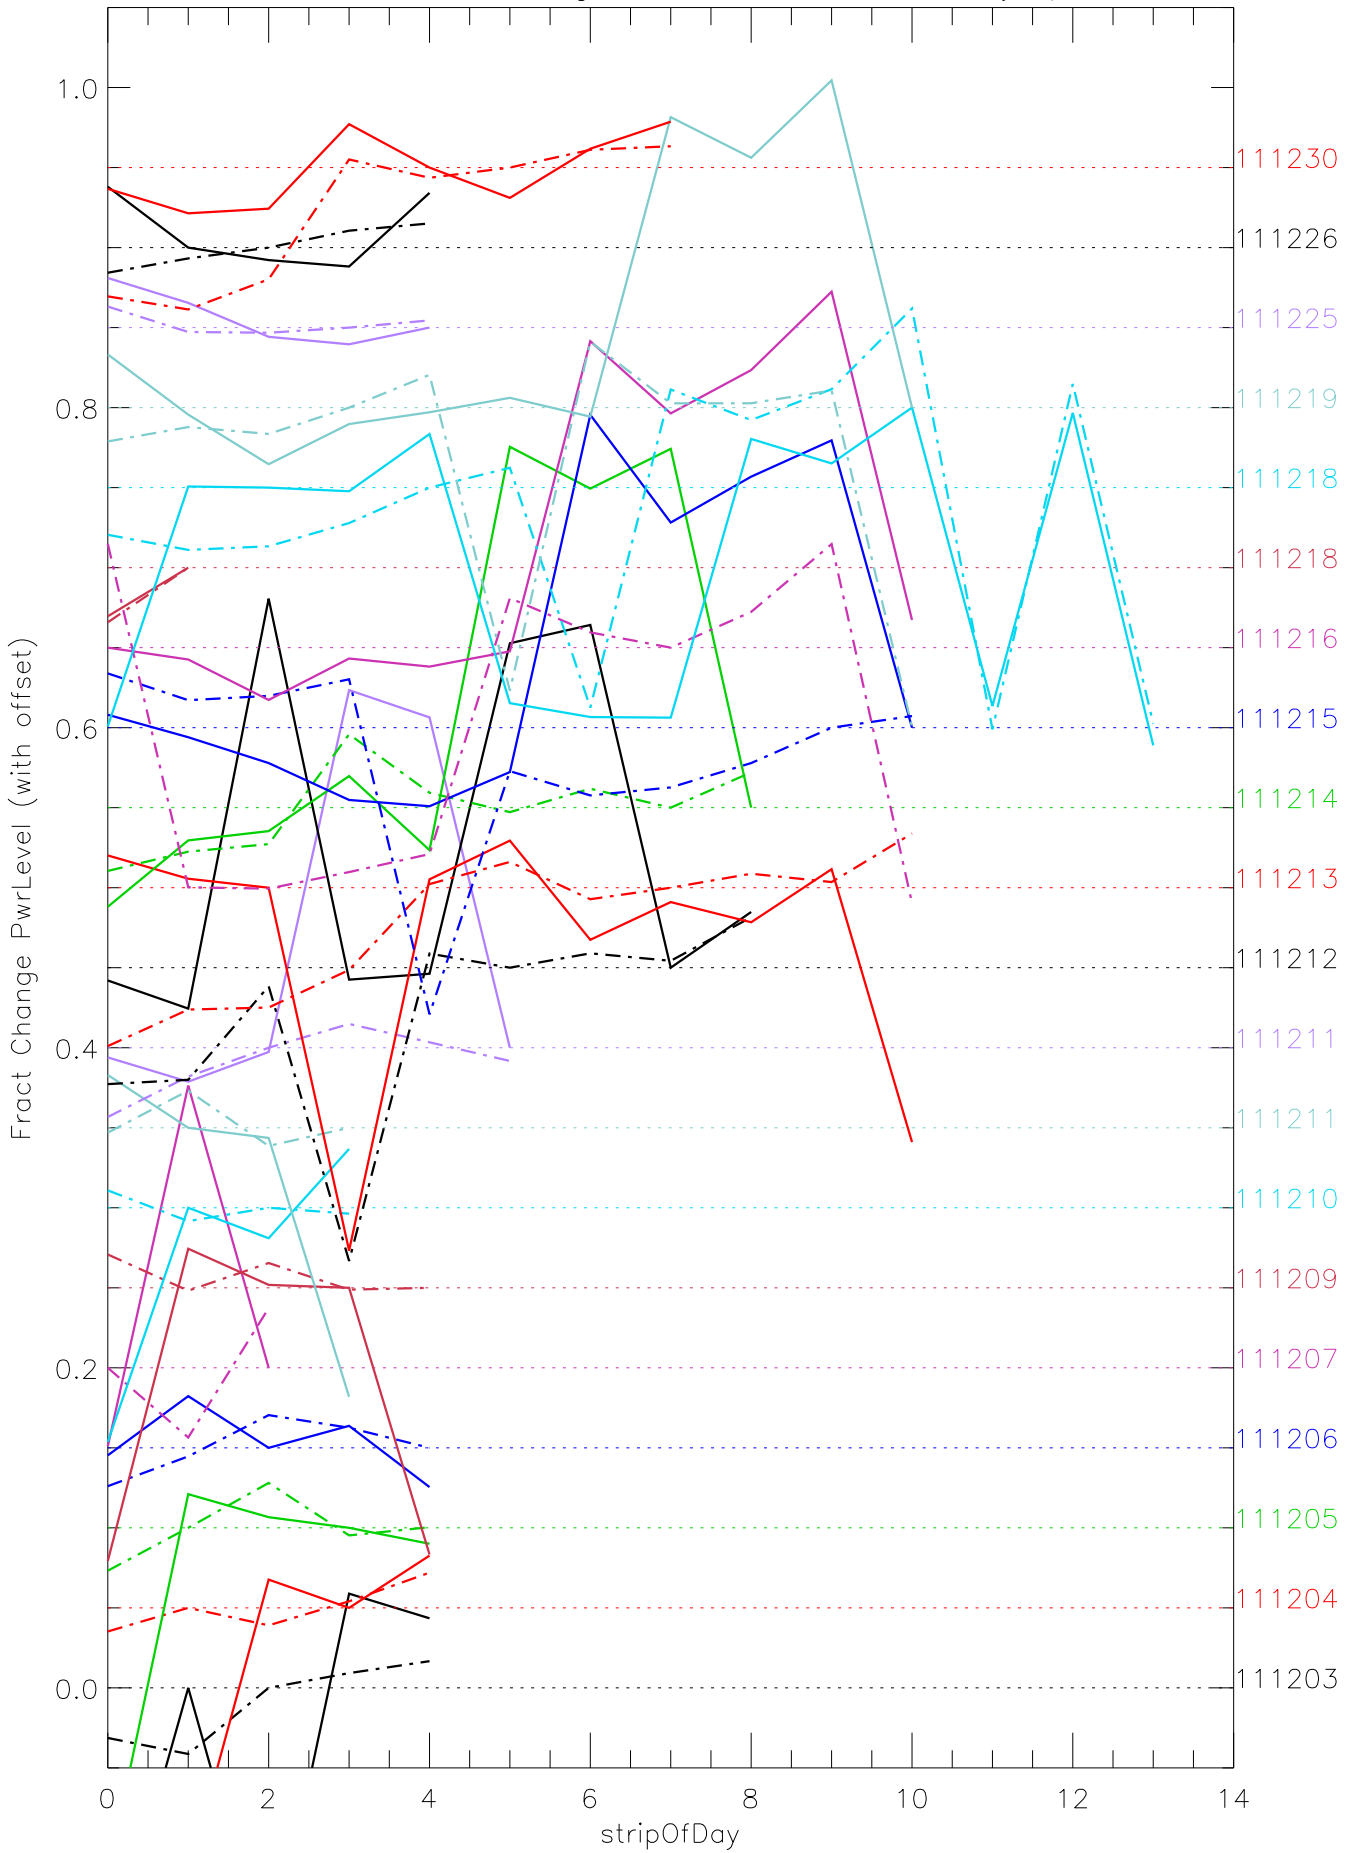

a2048 fractional change PwrLevel for each day. pixel:0

a2048 fractional change PwrLevel for each day. pixel:1

a2048 fractional change PwrLevel for each day. pixel:2

a2048 fractional change PwrLevel for each day. pixel:3

a2048 fractional change PwrLevel for each day. pixel:4

a2048 fractional change PwrLevel for each day. pixel:5

a2048 fractional change PwrLevel for each day. pixel:6