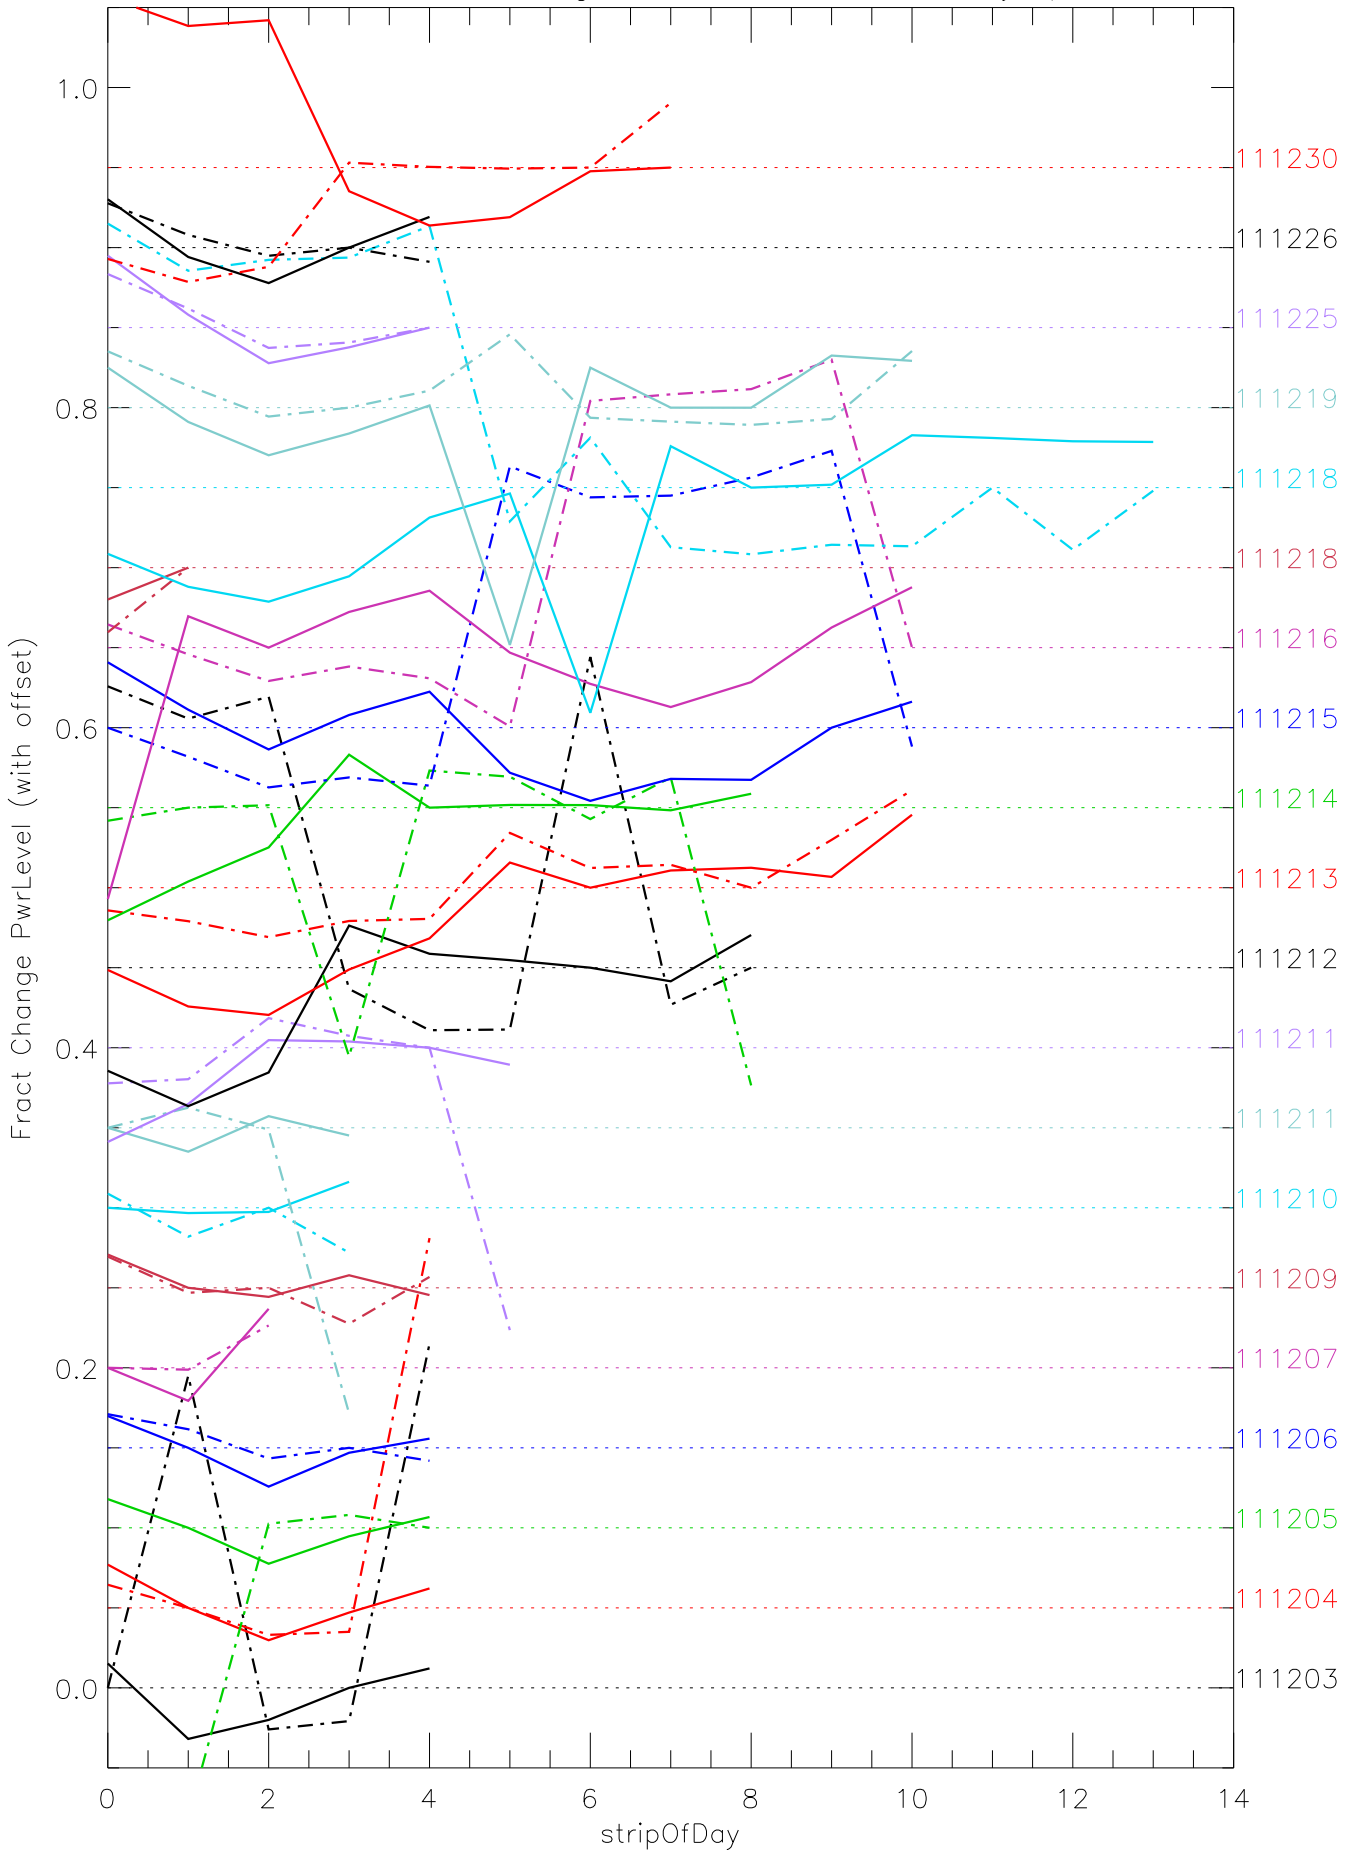

a2048 fractional change PwrLevel for each day. pixel:0

a2048 fractional change PwrLevel for each day. pixel:1

a2048 fractional change PwrLevel for each day. pixel:2

a2048 fractional change PwrLevel for each day. pixel:3

a2048 fractional change PwrLevel for each day. pixel:4

a2048 fractional change PwrLevel for each day. pixel:5

a2048 fractional change PwrLevel for each day. pixel:6