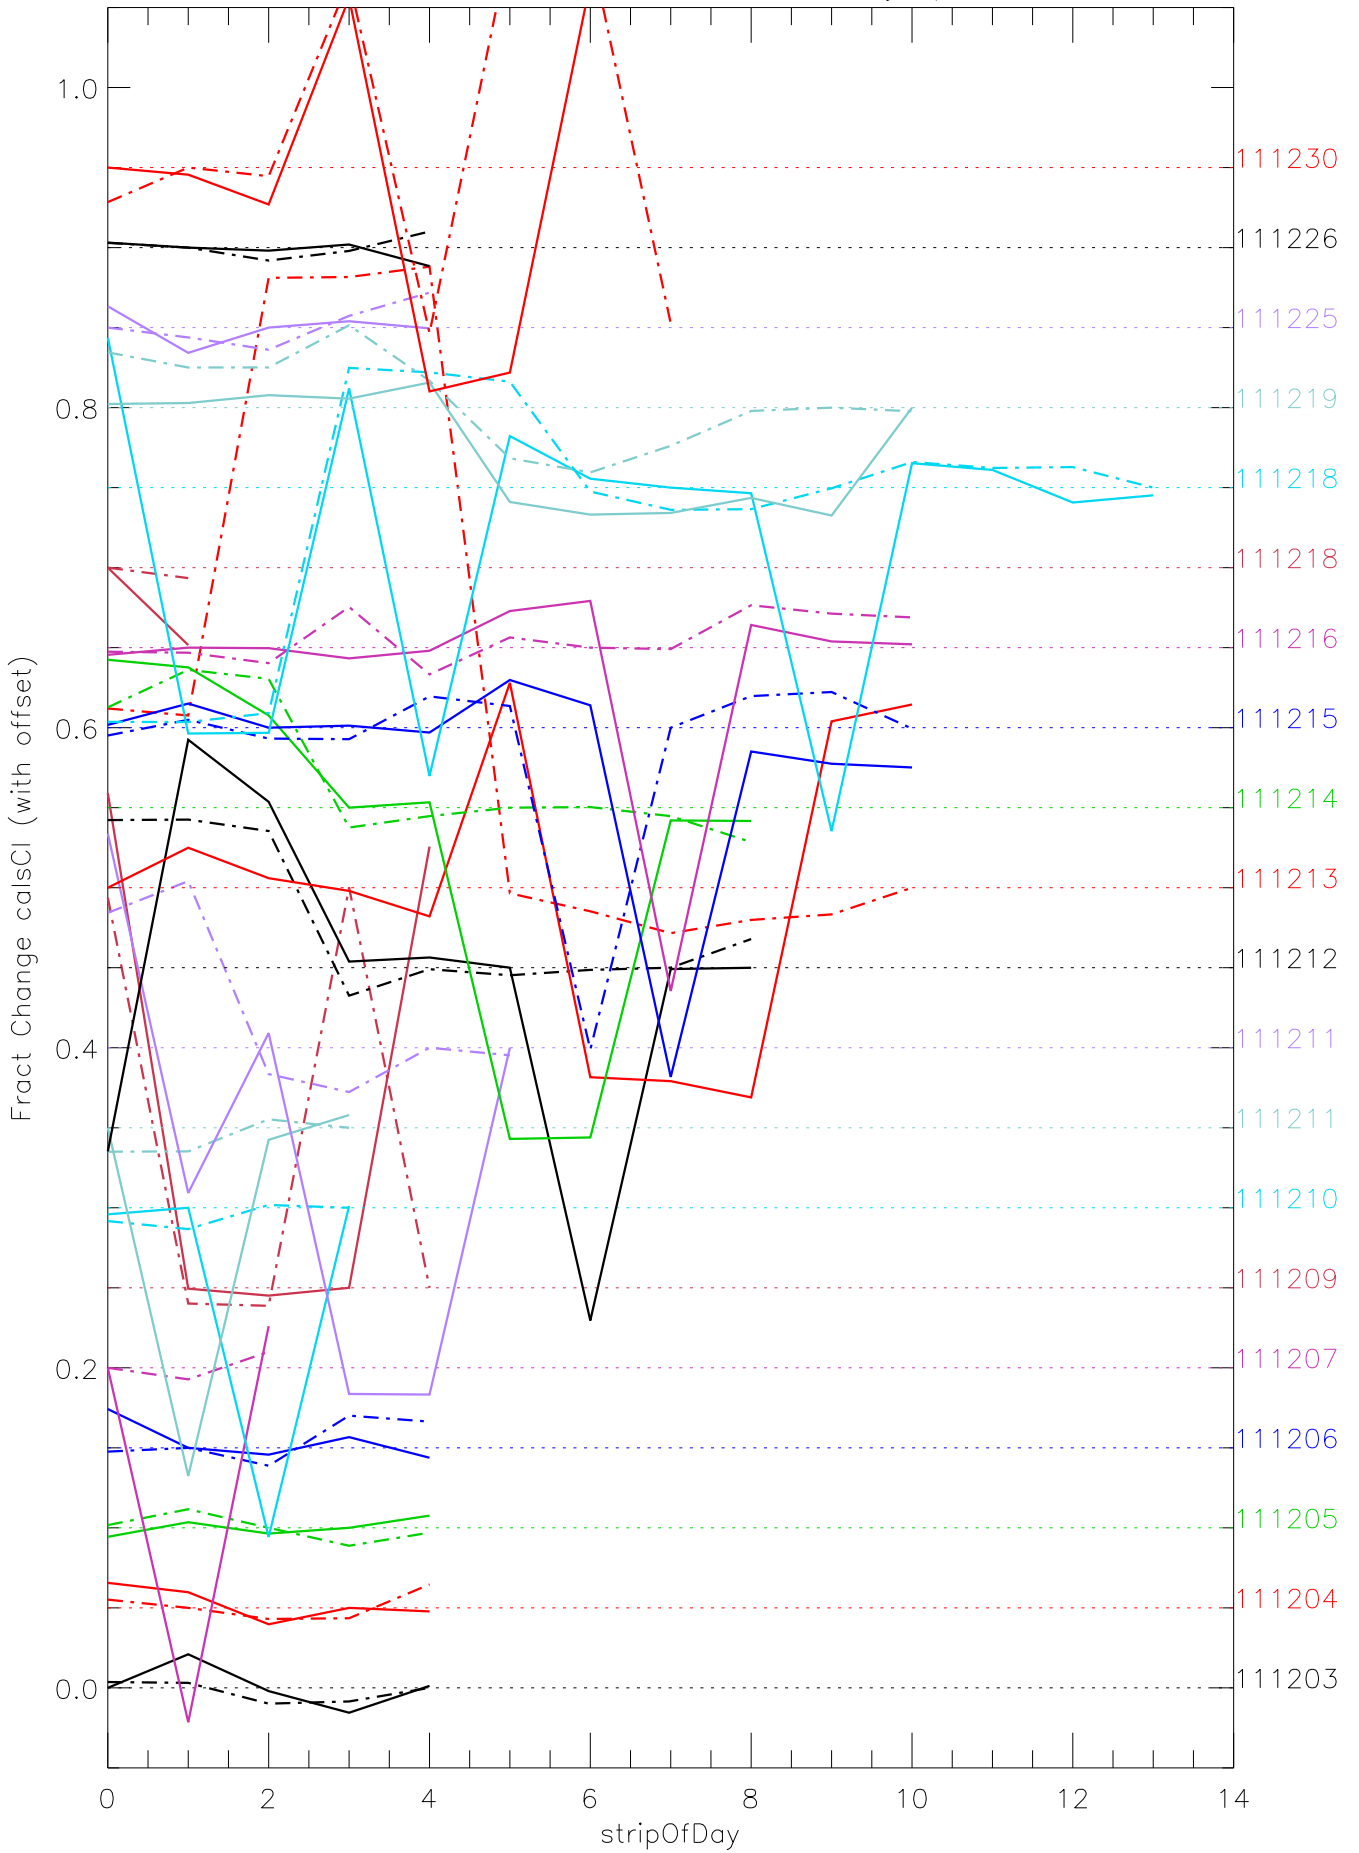

a2048 calsci factors for each day. pixel:0

a2048 calsci factors for each day. pixel:1

a2048 calsci factors for each day. pixel:2

a2048 calsci factors for each day. pixel:4

a2048 calsci factors for each day. pixel:5

a2048 calsci factors for each day. pixel:6