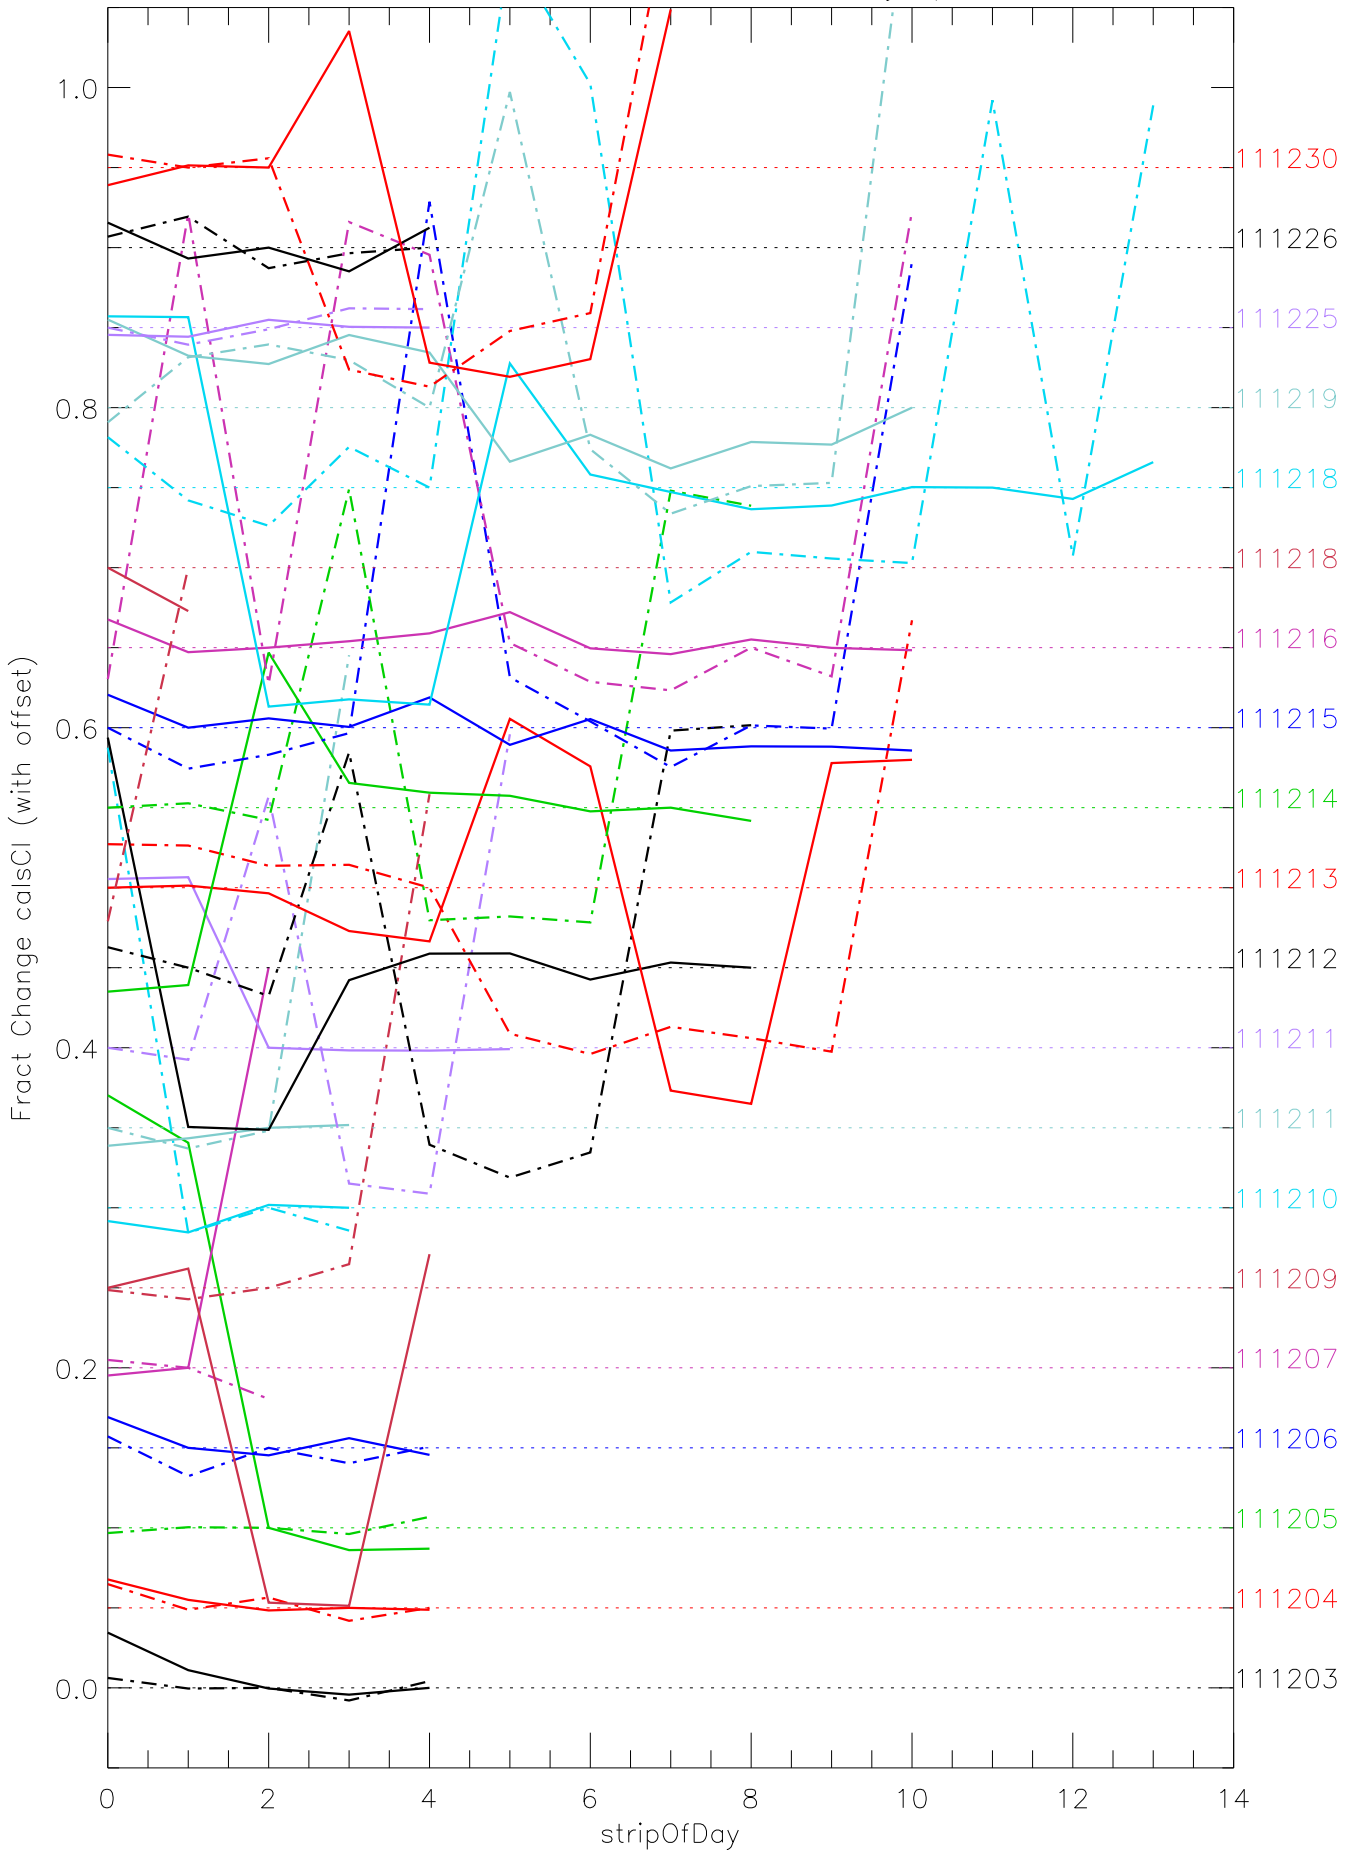

a2048 calsci factors for each day. pixel:0

a2048 calsci factors for each day. pixel:1

a2048 calsci factors for each day. pixel:2

a2048 calsci factors for each day. pixel:4

a2048 calsci factors for each day. pixel:5

a2048 calsci factors for each day. pixel:6