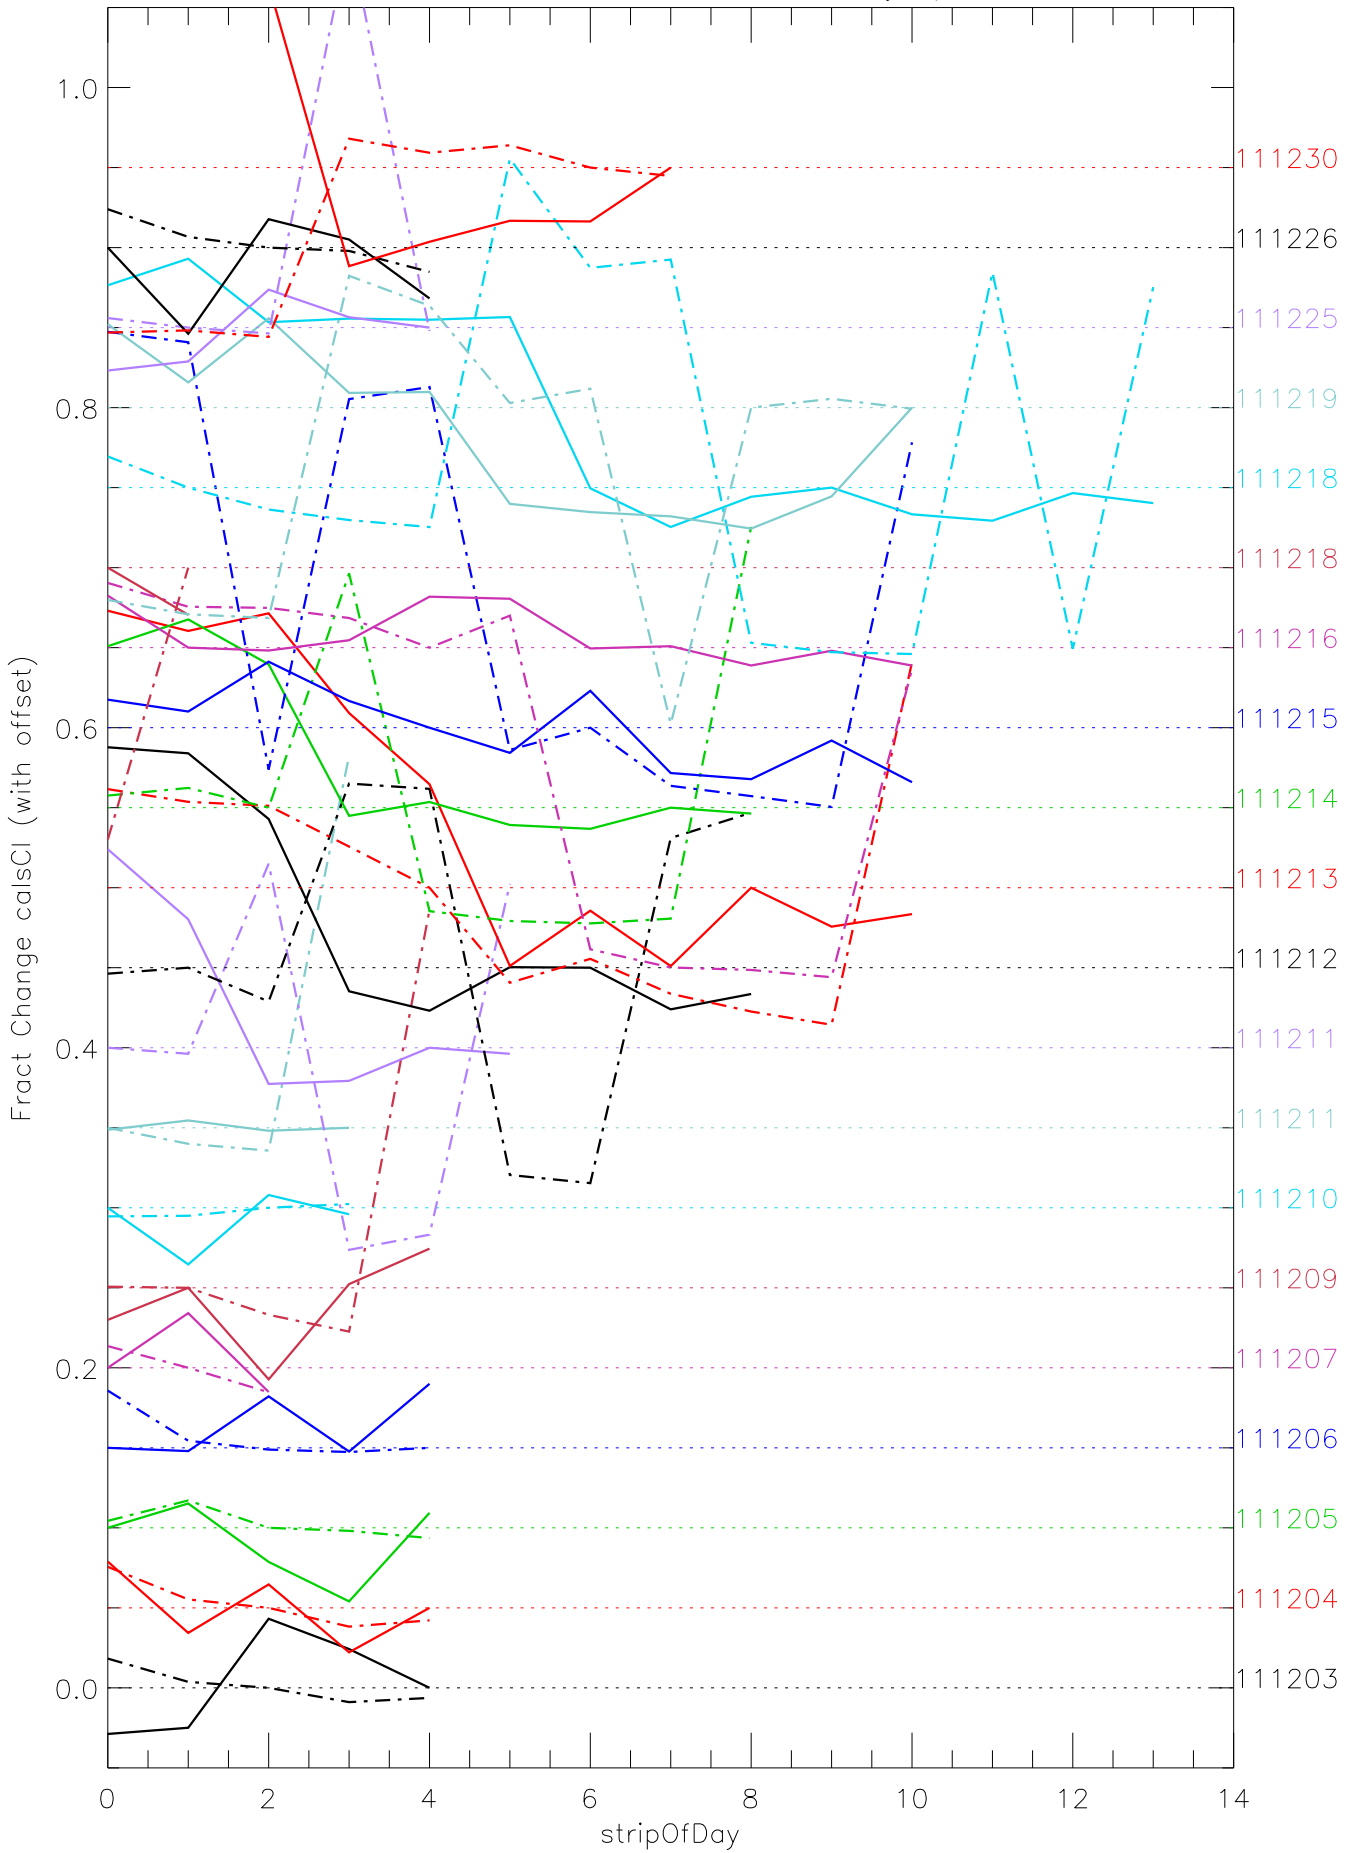

a2048 calsci factors for each day. pixel:0

a2048 calsci factors for each day. pixel:1

a2048 calsci factors for each day. pixel:2

a2048 calsci factors for each day. pixel:4

a2048 calsci factors for each day. pixel:5

a2048 calsci factors for each day. pixel:6