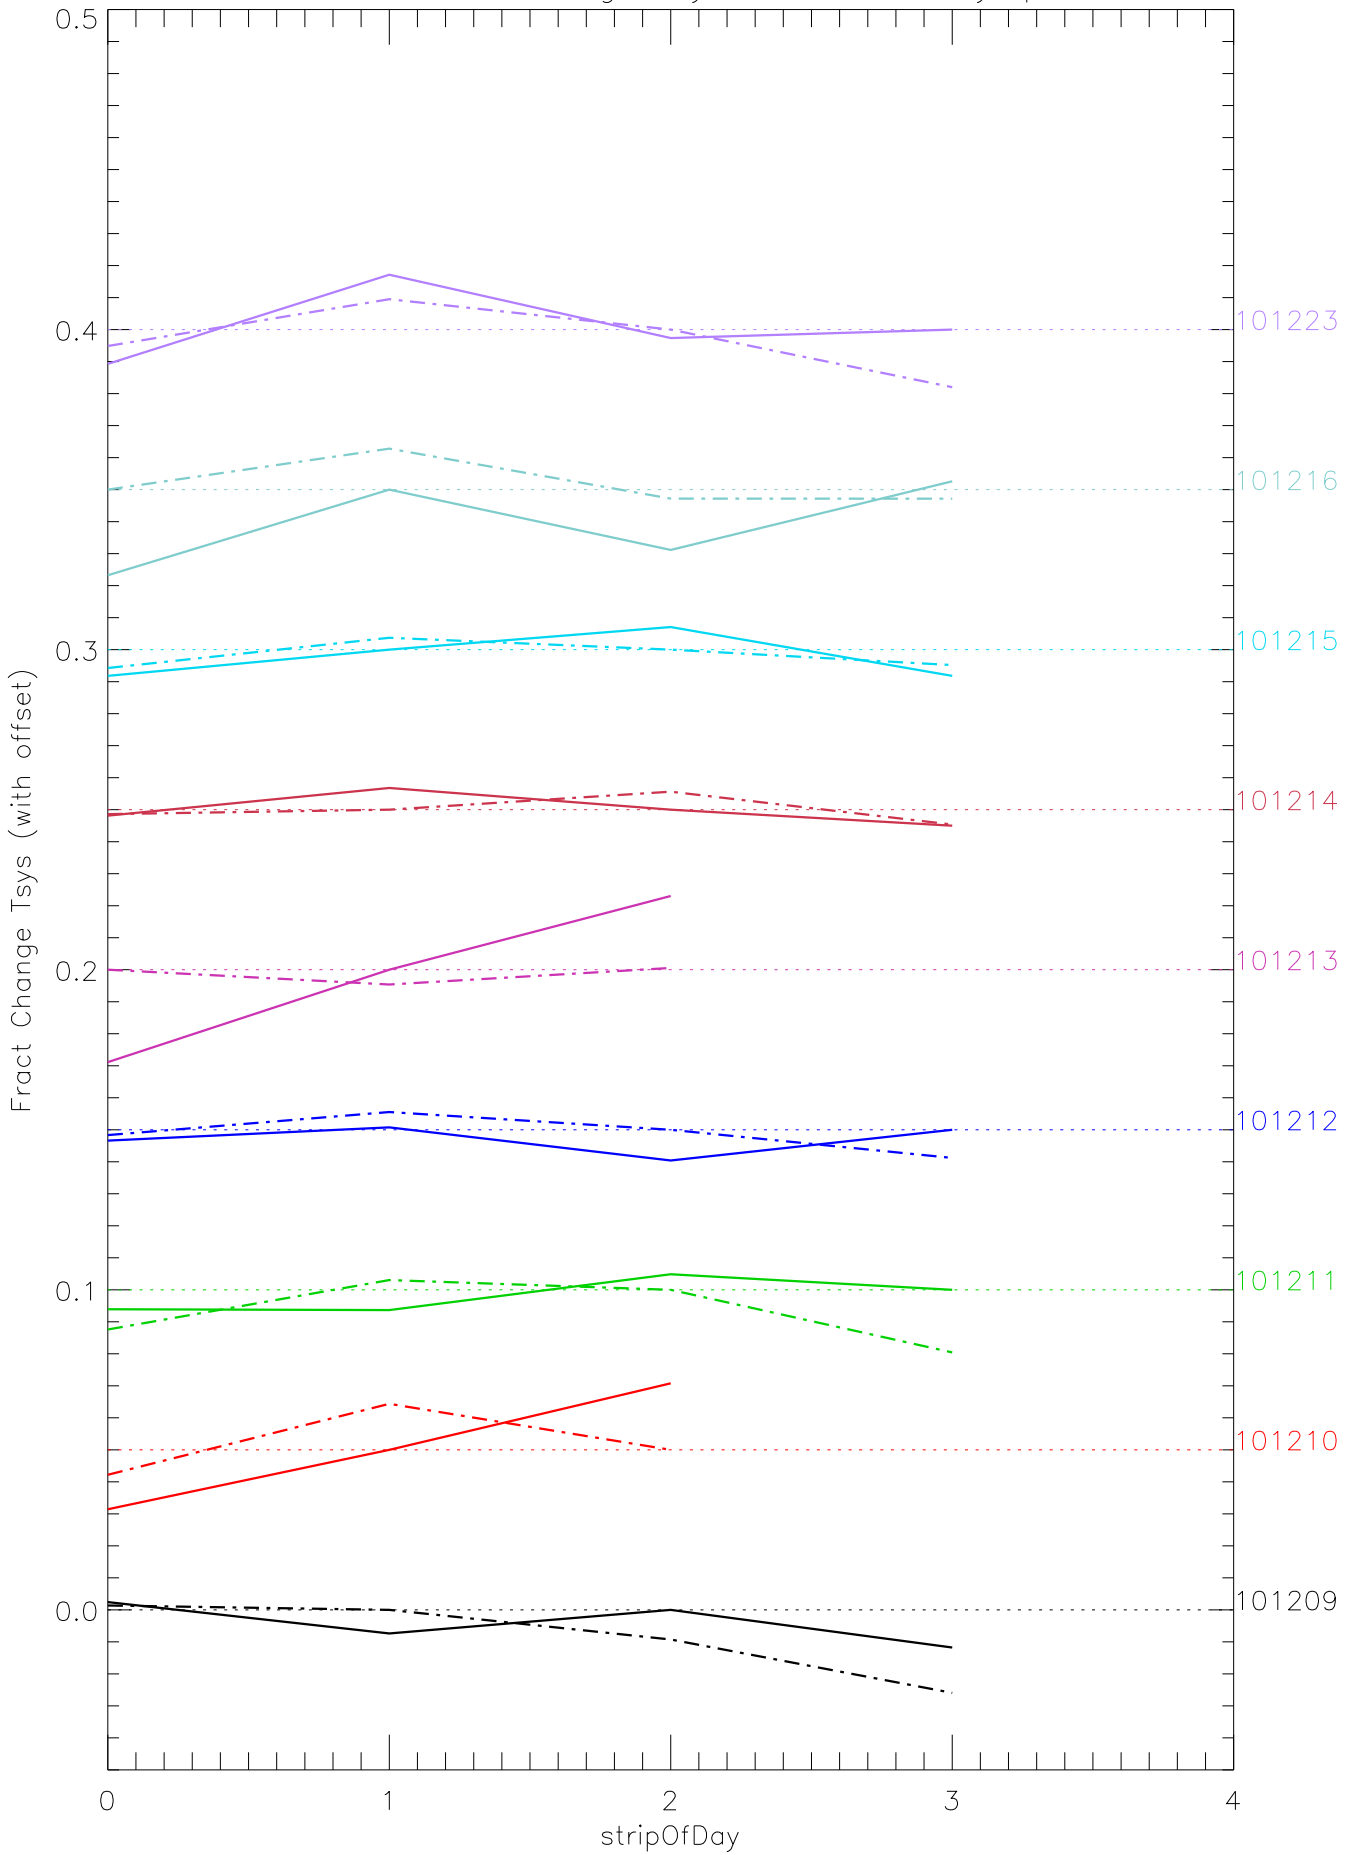

a2048 fractional change TsysK for each day. pixel:0

a2048 fractional change TsysK for each day. pixel:1

a2048 fractional change TsysK for each day. pixel:2

a2048 fractional change TsysK for each day. pixel:3

a2048 fractional change TsysK for each day. pixel:4

a2048 fractional change TsysK for each day. pixel:5

a2048 fractional change TsysK for each day. pixel:6