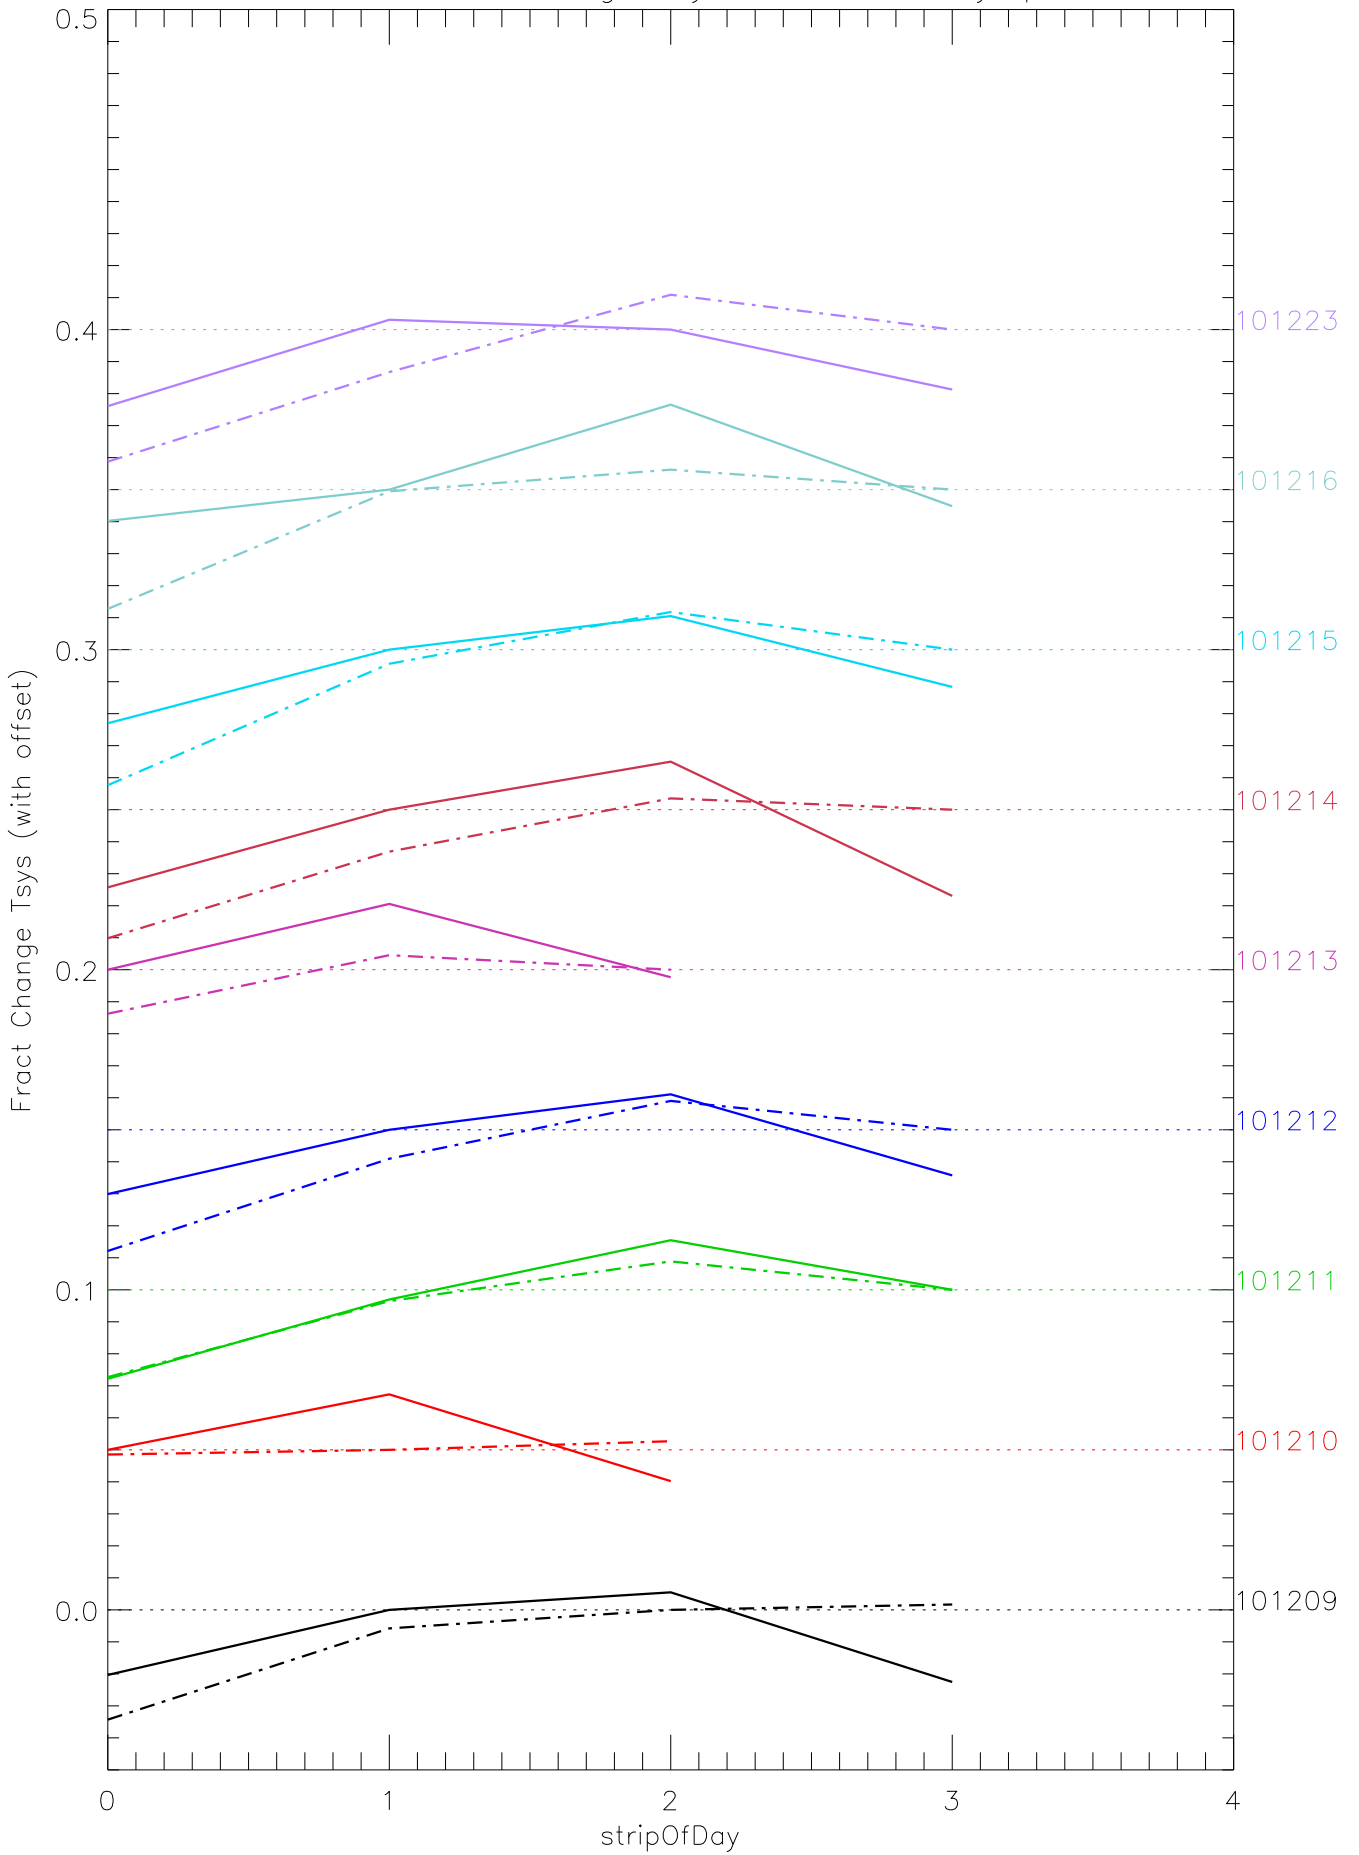

a2048 fractional change TsysK for each day. pixel:0

a2048 fractional change TsysK for each day. pixel:1

a2048 fractional change TsysK for each day. pixel:2

a2048 fractional change TsysK for each day. pixel:3

a2048 fractional change TsysK for each day. pixel:4

a2048 fractional change TsysK for each day. pixel:5

a2048 fractional change TsysK for each day. pixel:6