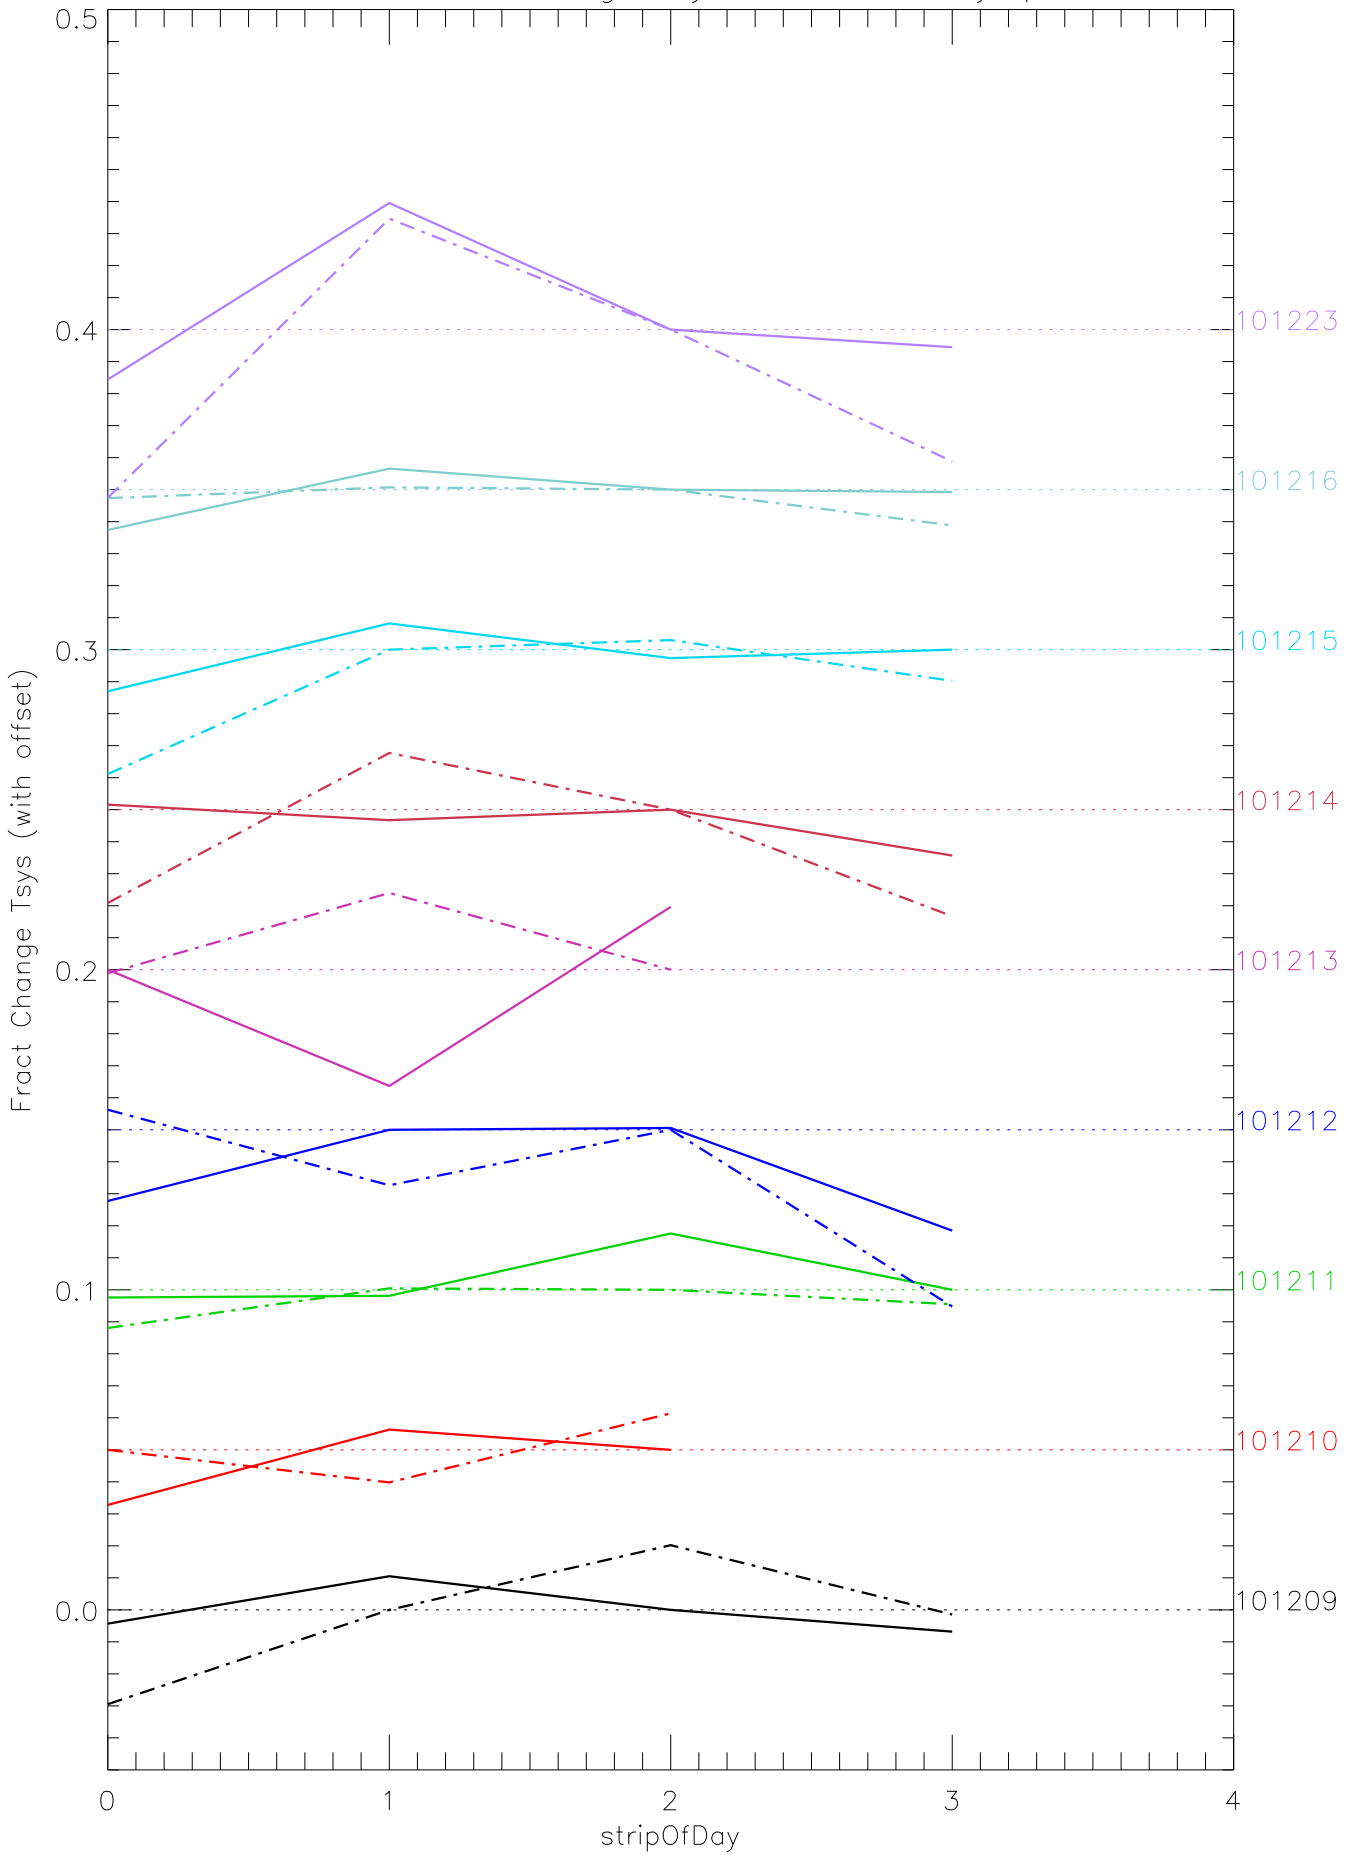

a2048 fractional change TsysK for each day. pixel:0

a2048 fractional change TsysK for each day. pixel:1

a2048 fractional change TsysK for each day. pixel:2

a2048 fractional change TsysK for each day. pixel:3

a2048 fractional change TsysK for each day. pixel:4

a2048 fractional change TsysK for each day. pixel:5

a2048 fractional change TsysK for each day. pixel:6