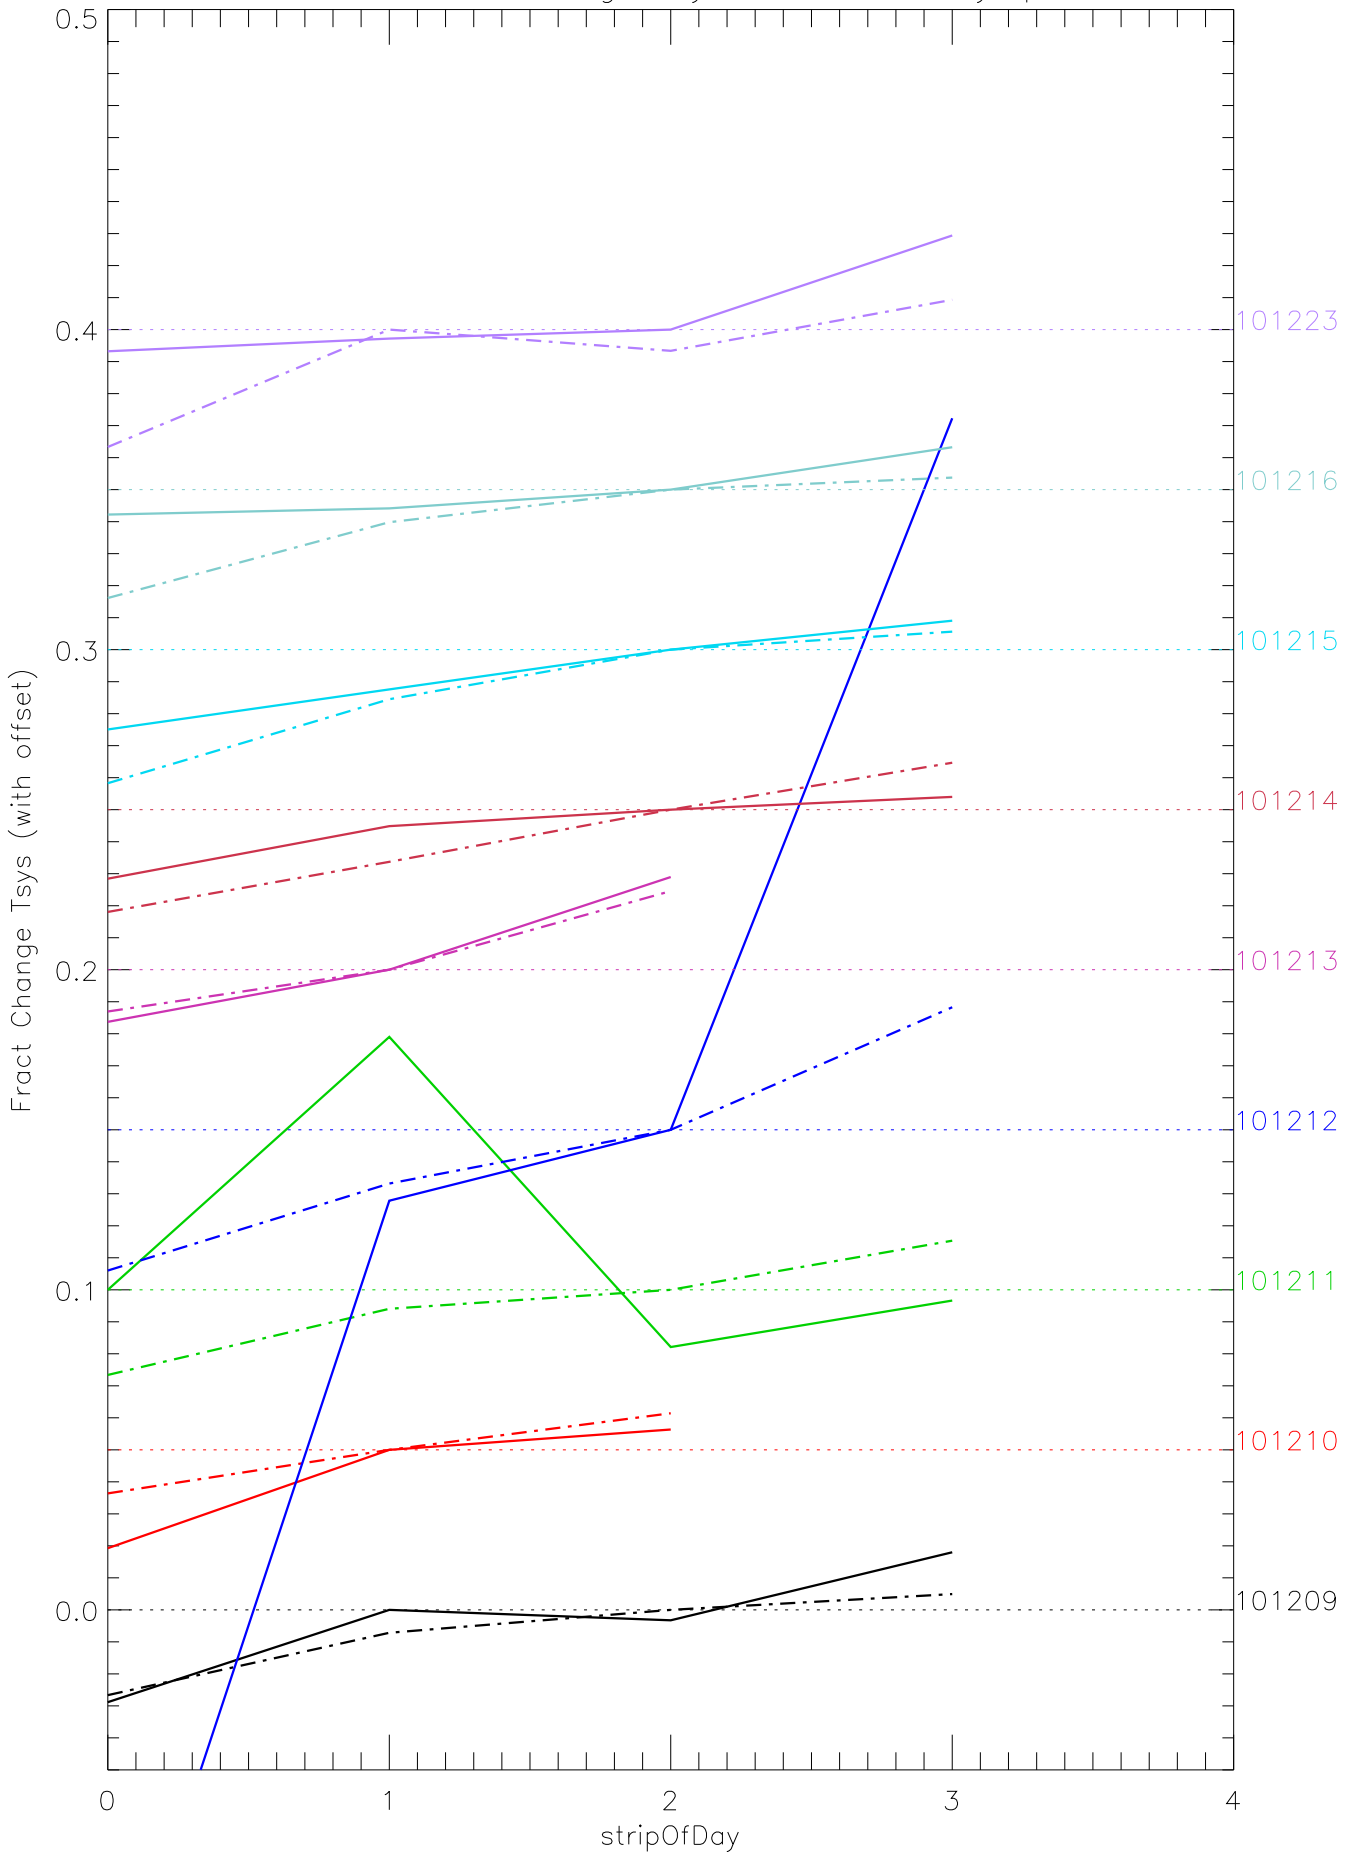

a2048 fractional change TsysK for each day. pixel:0

a2048 fractional change TsysK for each day. pixel:1

a2048 fractional change TsysK for each day. pixel:2

a2048 fractional change TsysK for each day. pixel:3

a2048 fractional change TsysK for each day. pixel:4

a2048 fractional change TsysK for each day. pixel:5

a2048 fractional change TsysK for each day. pixel:6