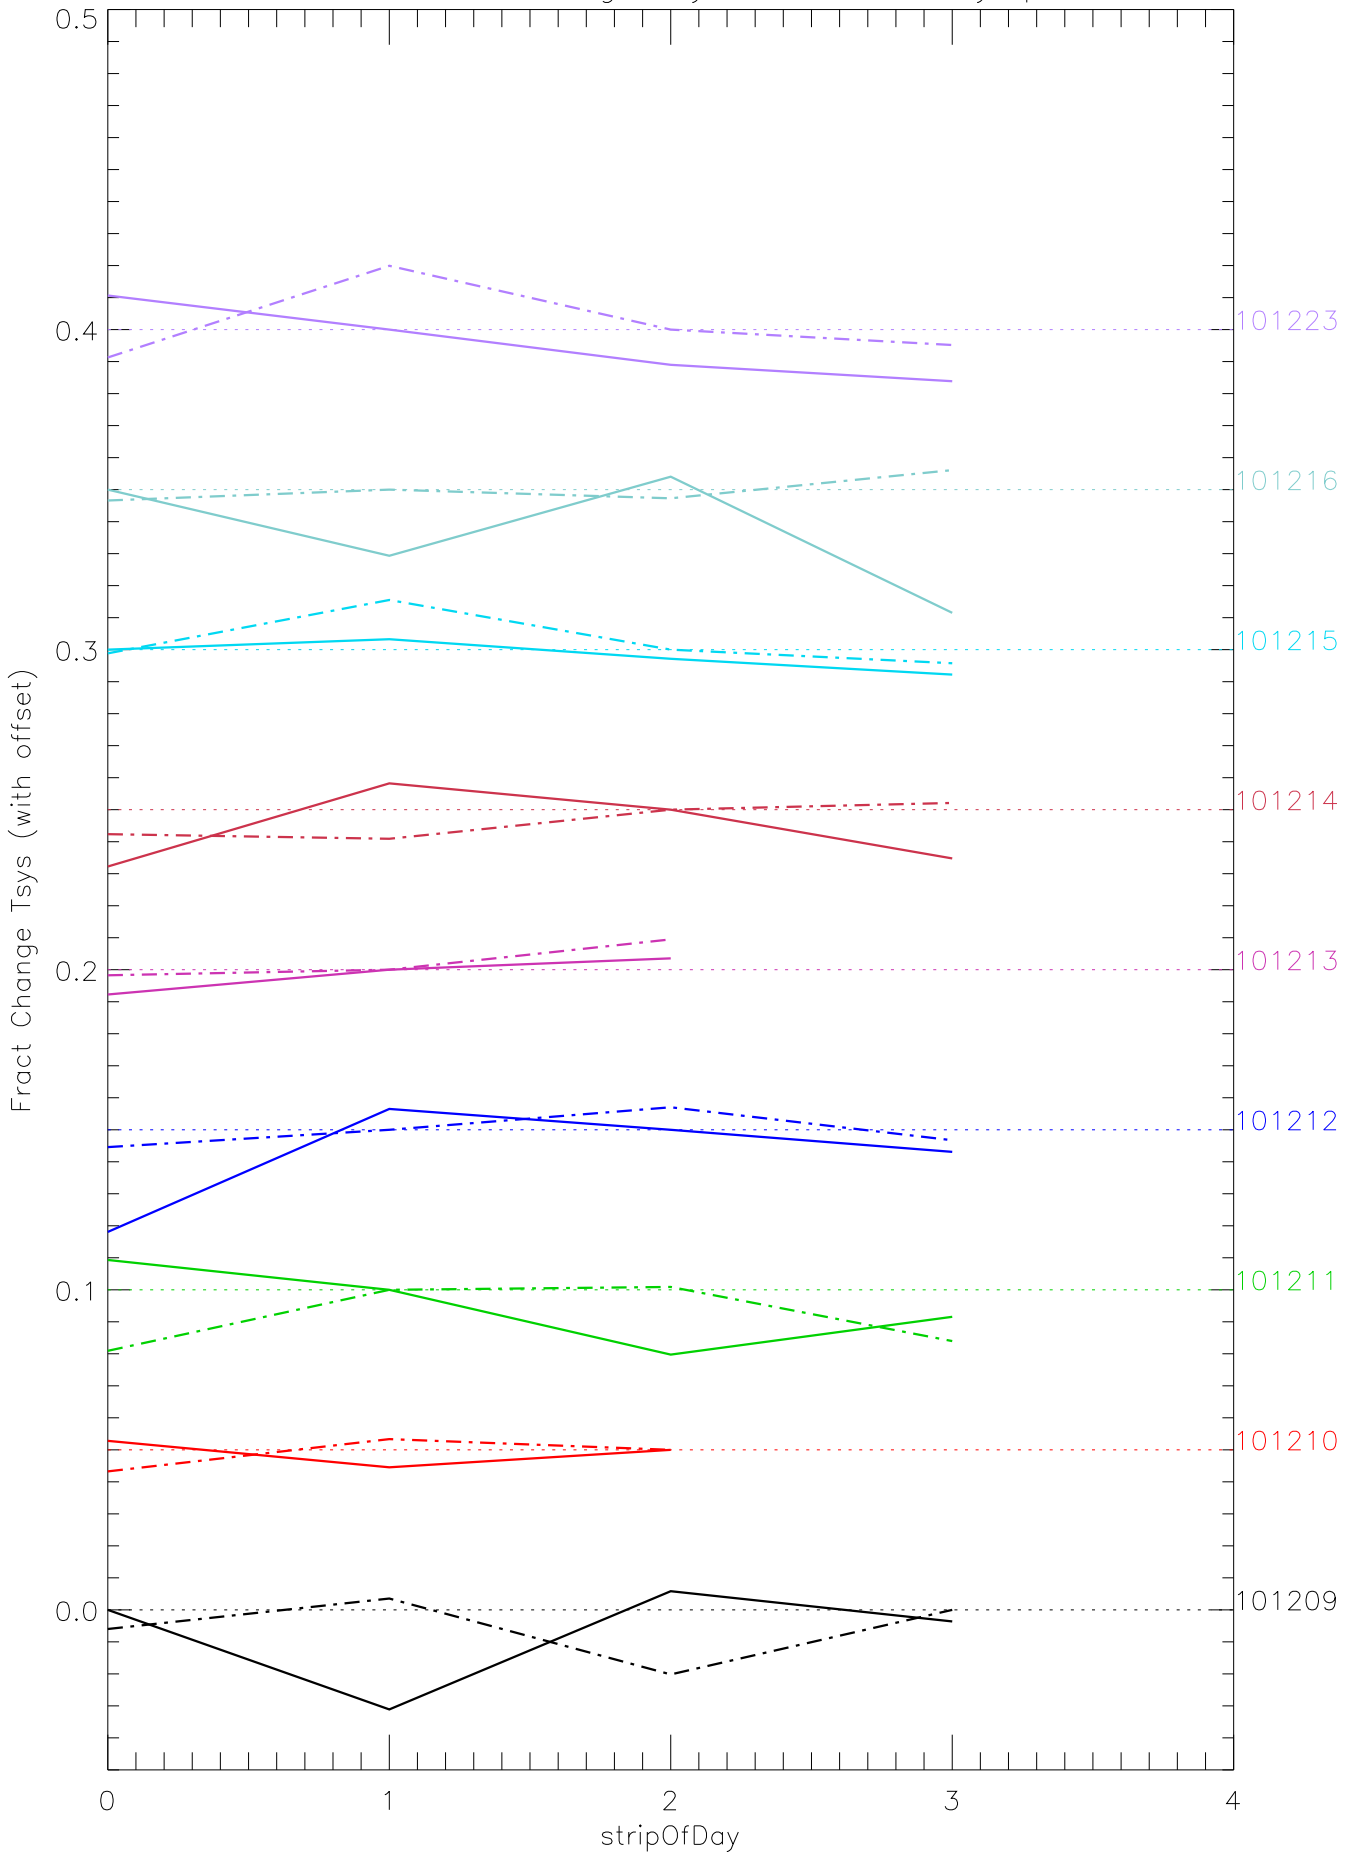

a2048 fractional change TsysK for each day. pixel:0

a2048 fractional change TsysK for each day. pixel:1

a2048 fractional change TsysK for each day. pixel:2

a2048 fractional change TsysK for each day. pixel:3

a2048 fractional change TsysK for each day. pixel:4

a2048 fractional change TsysK for each day. pixel:5

a2048 fractional change TsysK for each day. pixel:6