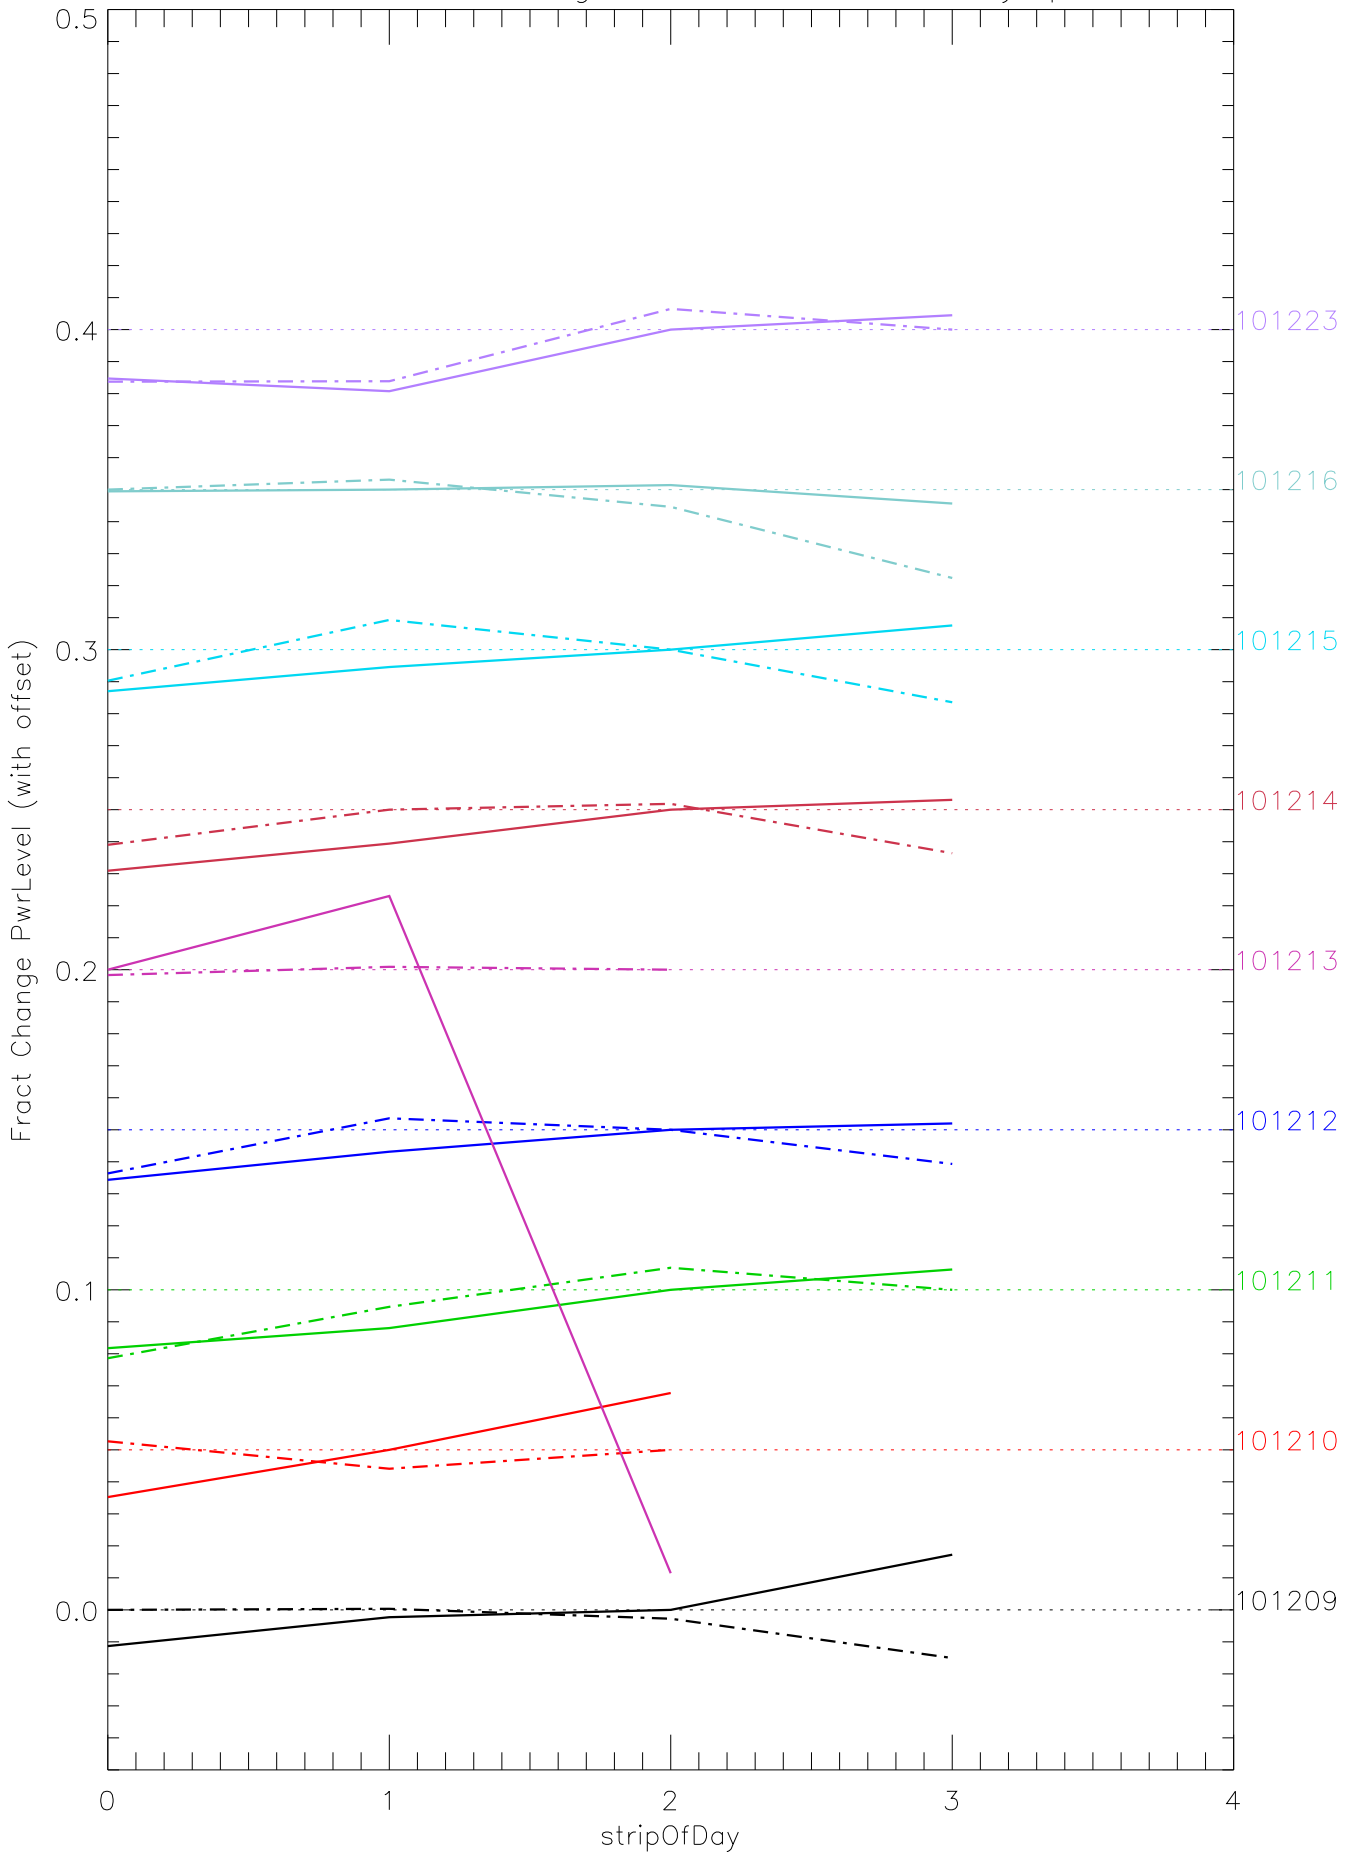

a2048 fractional change PwrLevel for each day. pixel:0

a2048 fractional change PwrLevel for each day. pixel:2

a2048 fractional change PwrLevel for each day. pixel:3

a2048 fractional change PwrLevel for each day. pixel:4

a2048 fractional change PwrLevel for each day. pixel:5

a2048 fractional change PwrLevel for each day. pixel:6