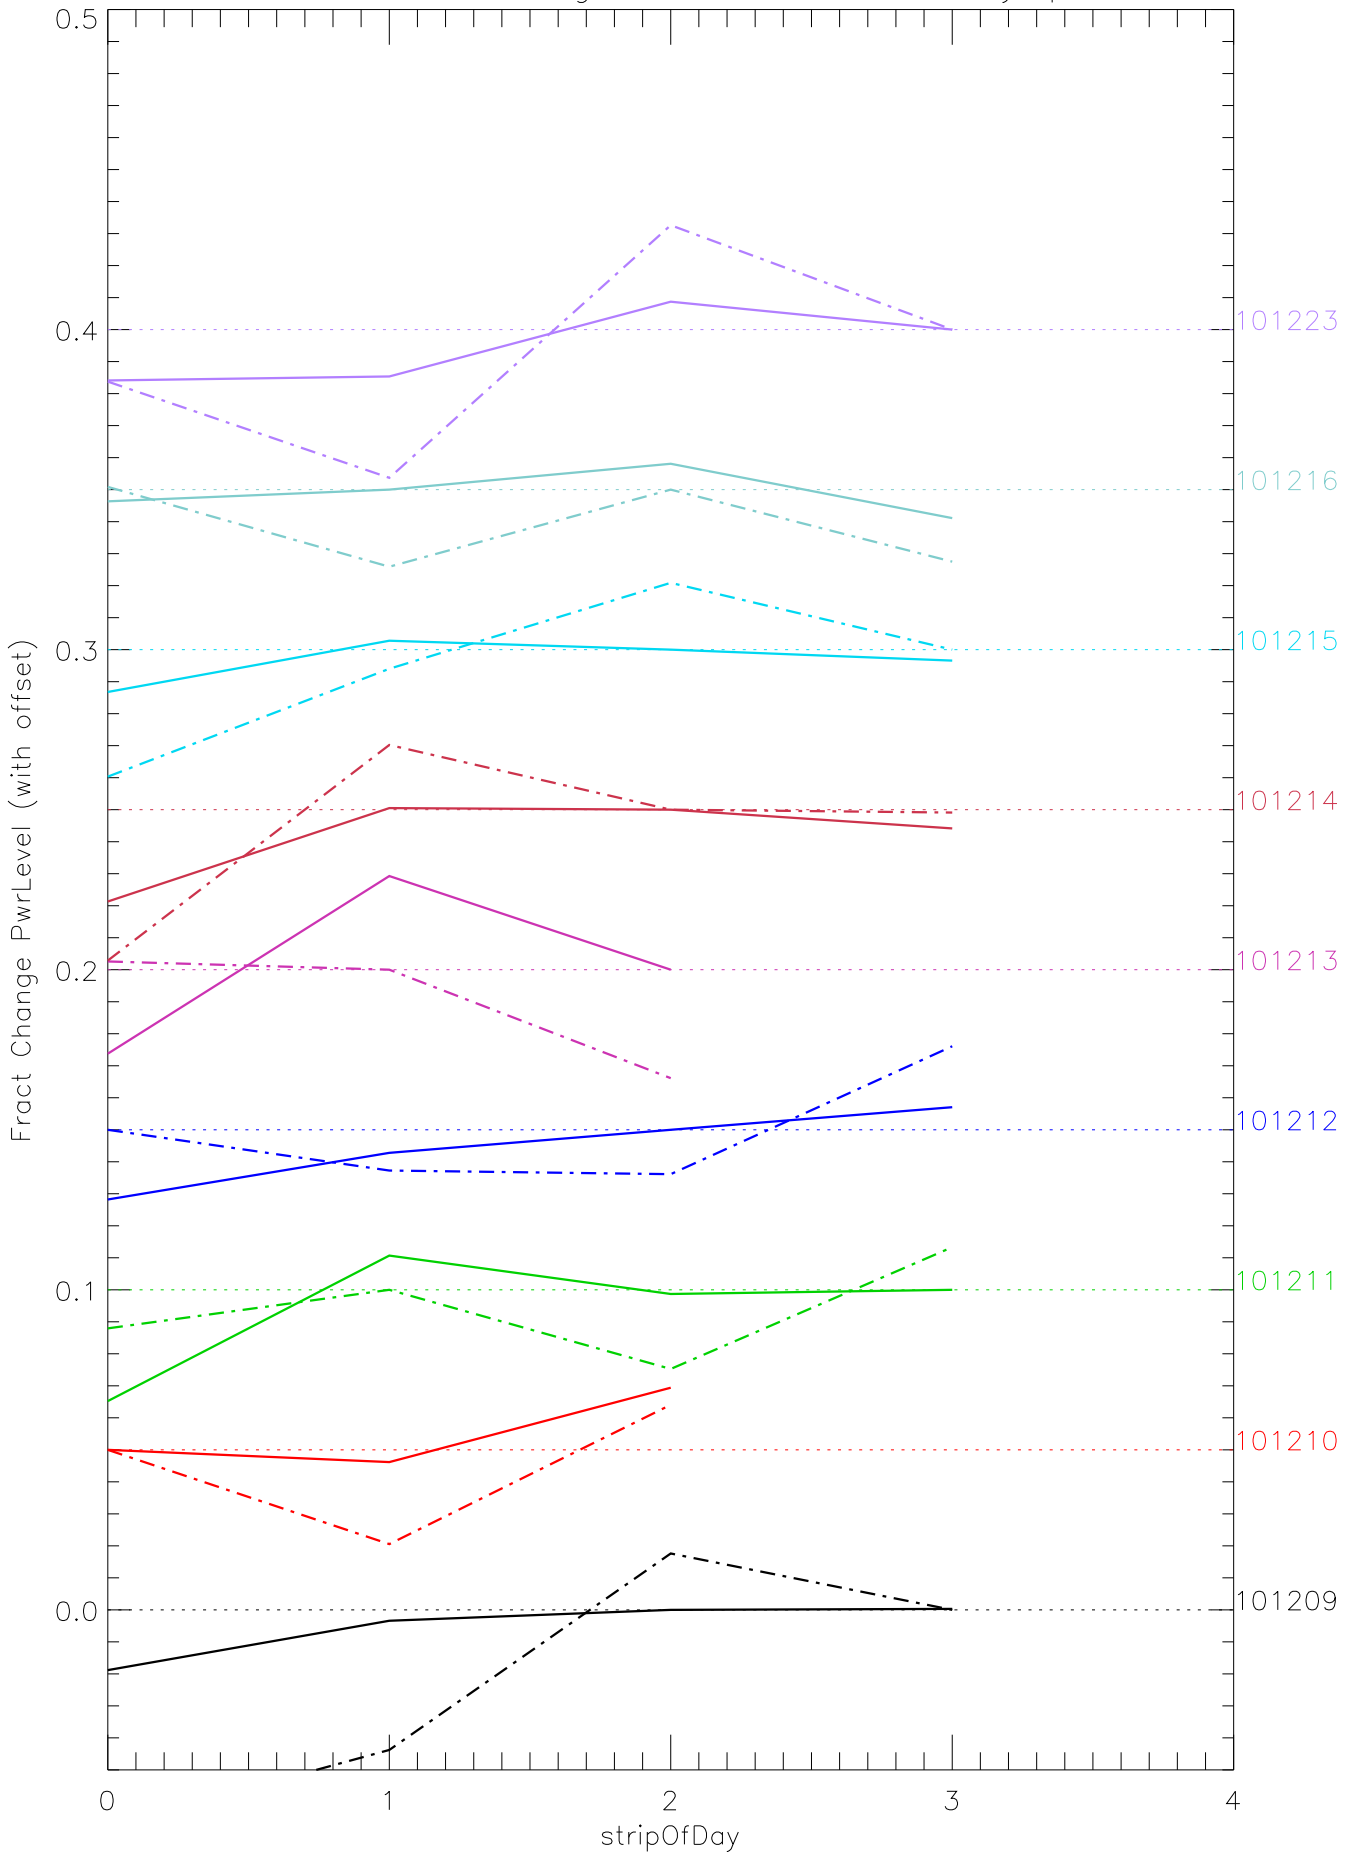

a2048 fractional change PwrLevel for each day. pixel:0

a2048 fractional change PwrLevel for each day. pixel:2

a2048 fractional change PwrLevel for each day. pixel:3

a2048 fractional change PwrLevel for each day. pixel:4

a2048 fractional change PwrLevel for each day. pixel:5

a2048 fractional change PwrLevel for each day. pixel:6