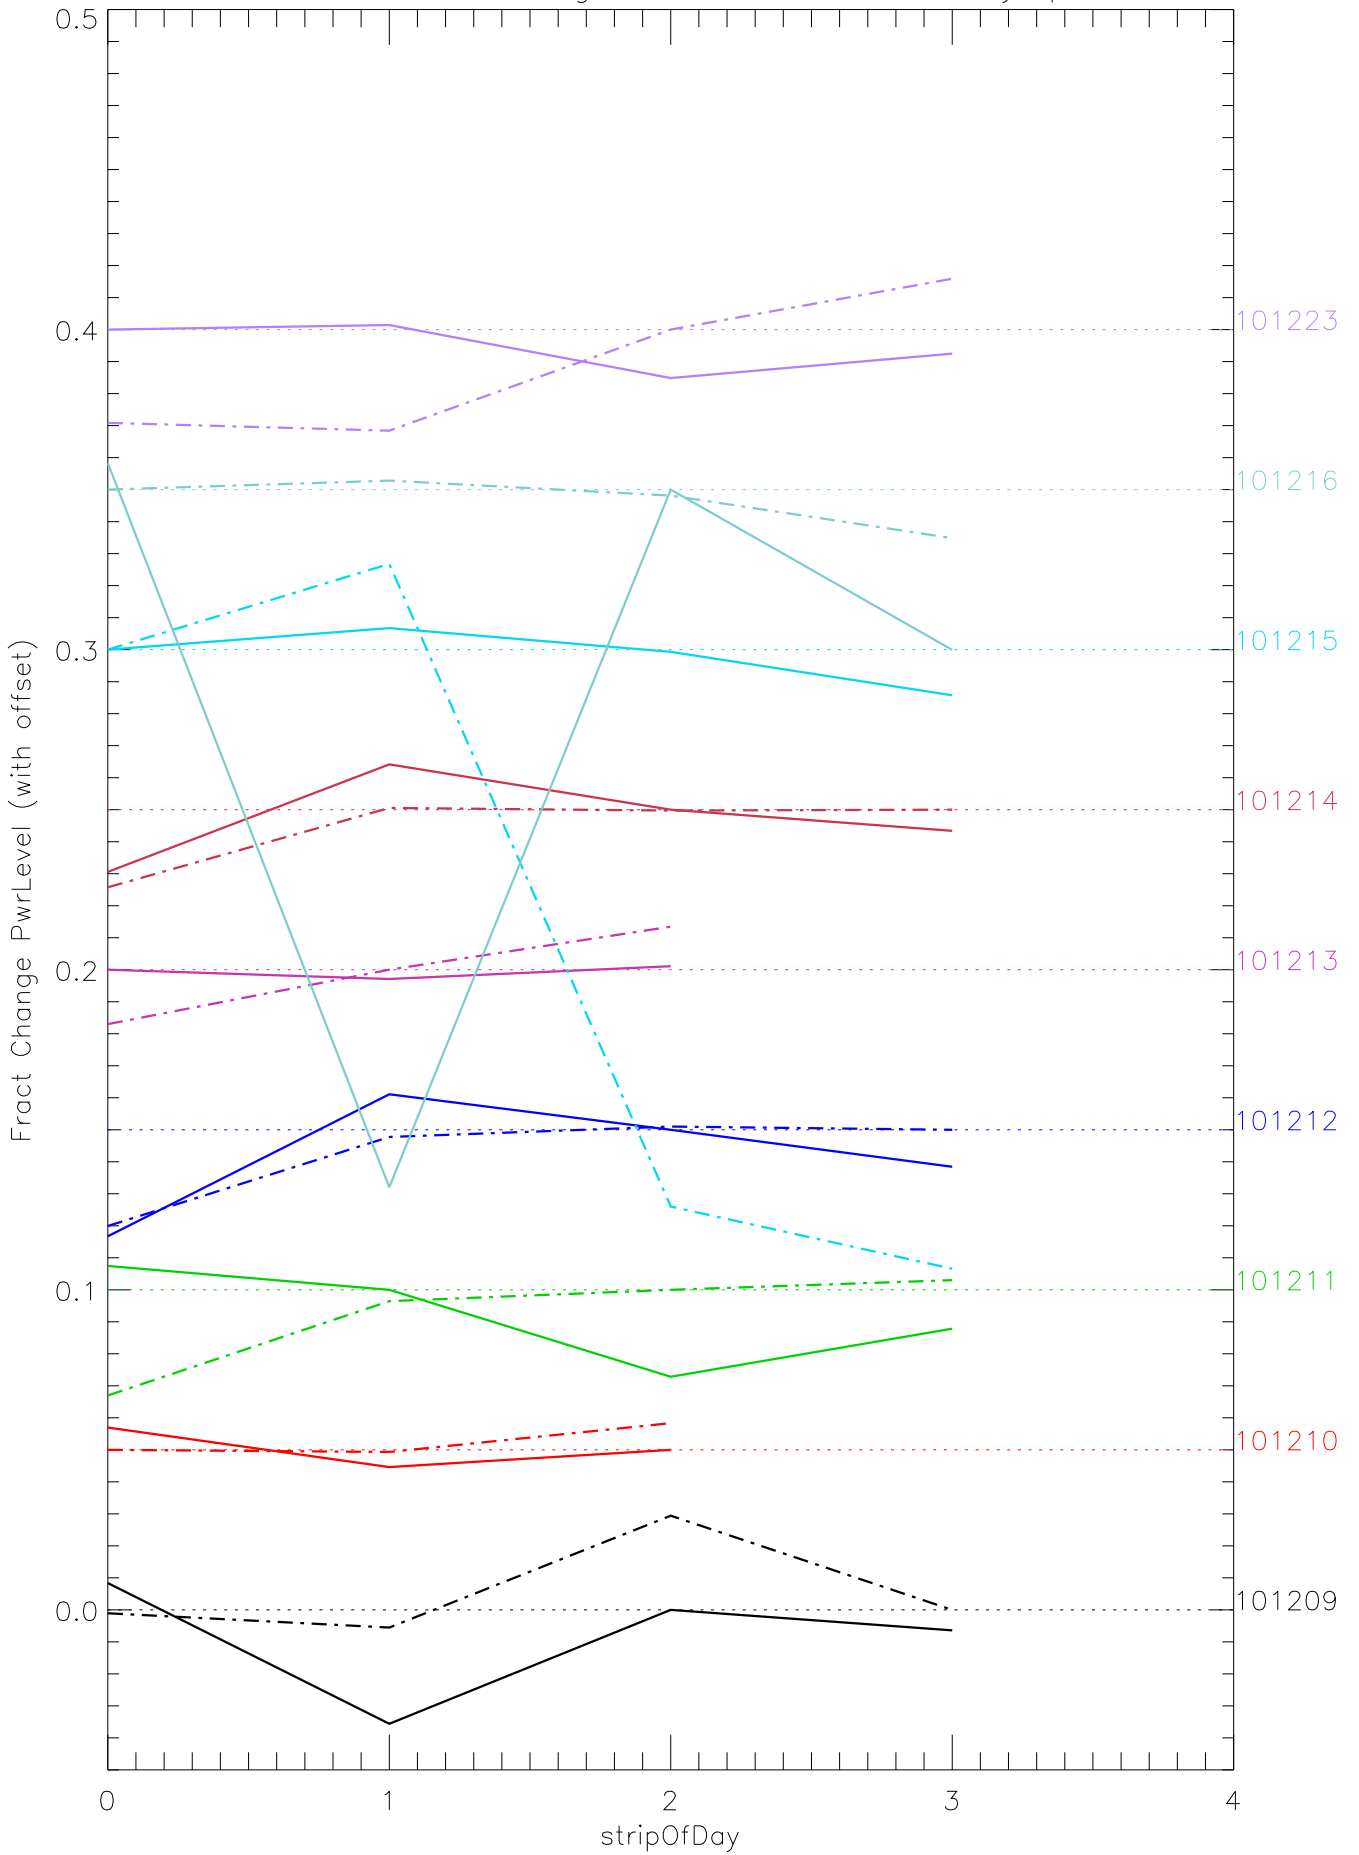

a2048 fractional change PwrLevel for each day. pixel:0

a2048 fractional change PwrLevel for each day. pixel:2

a2048 fractional change PwrLevel for each day. pixel:3

a2048 fractional change PwrLevel for each day. pixel:4

a2048 fractional change PwrLevel for each day. pixel:5

a2048 fractional change PwrLevel for each day. pixel:6