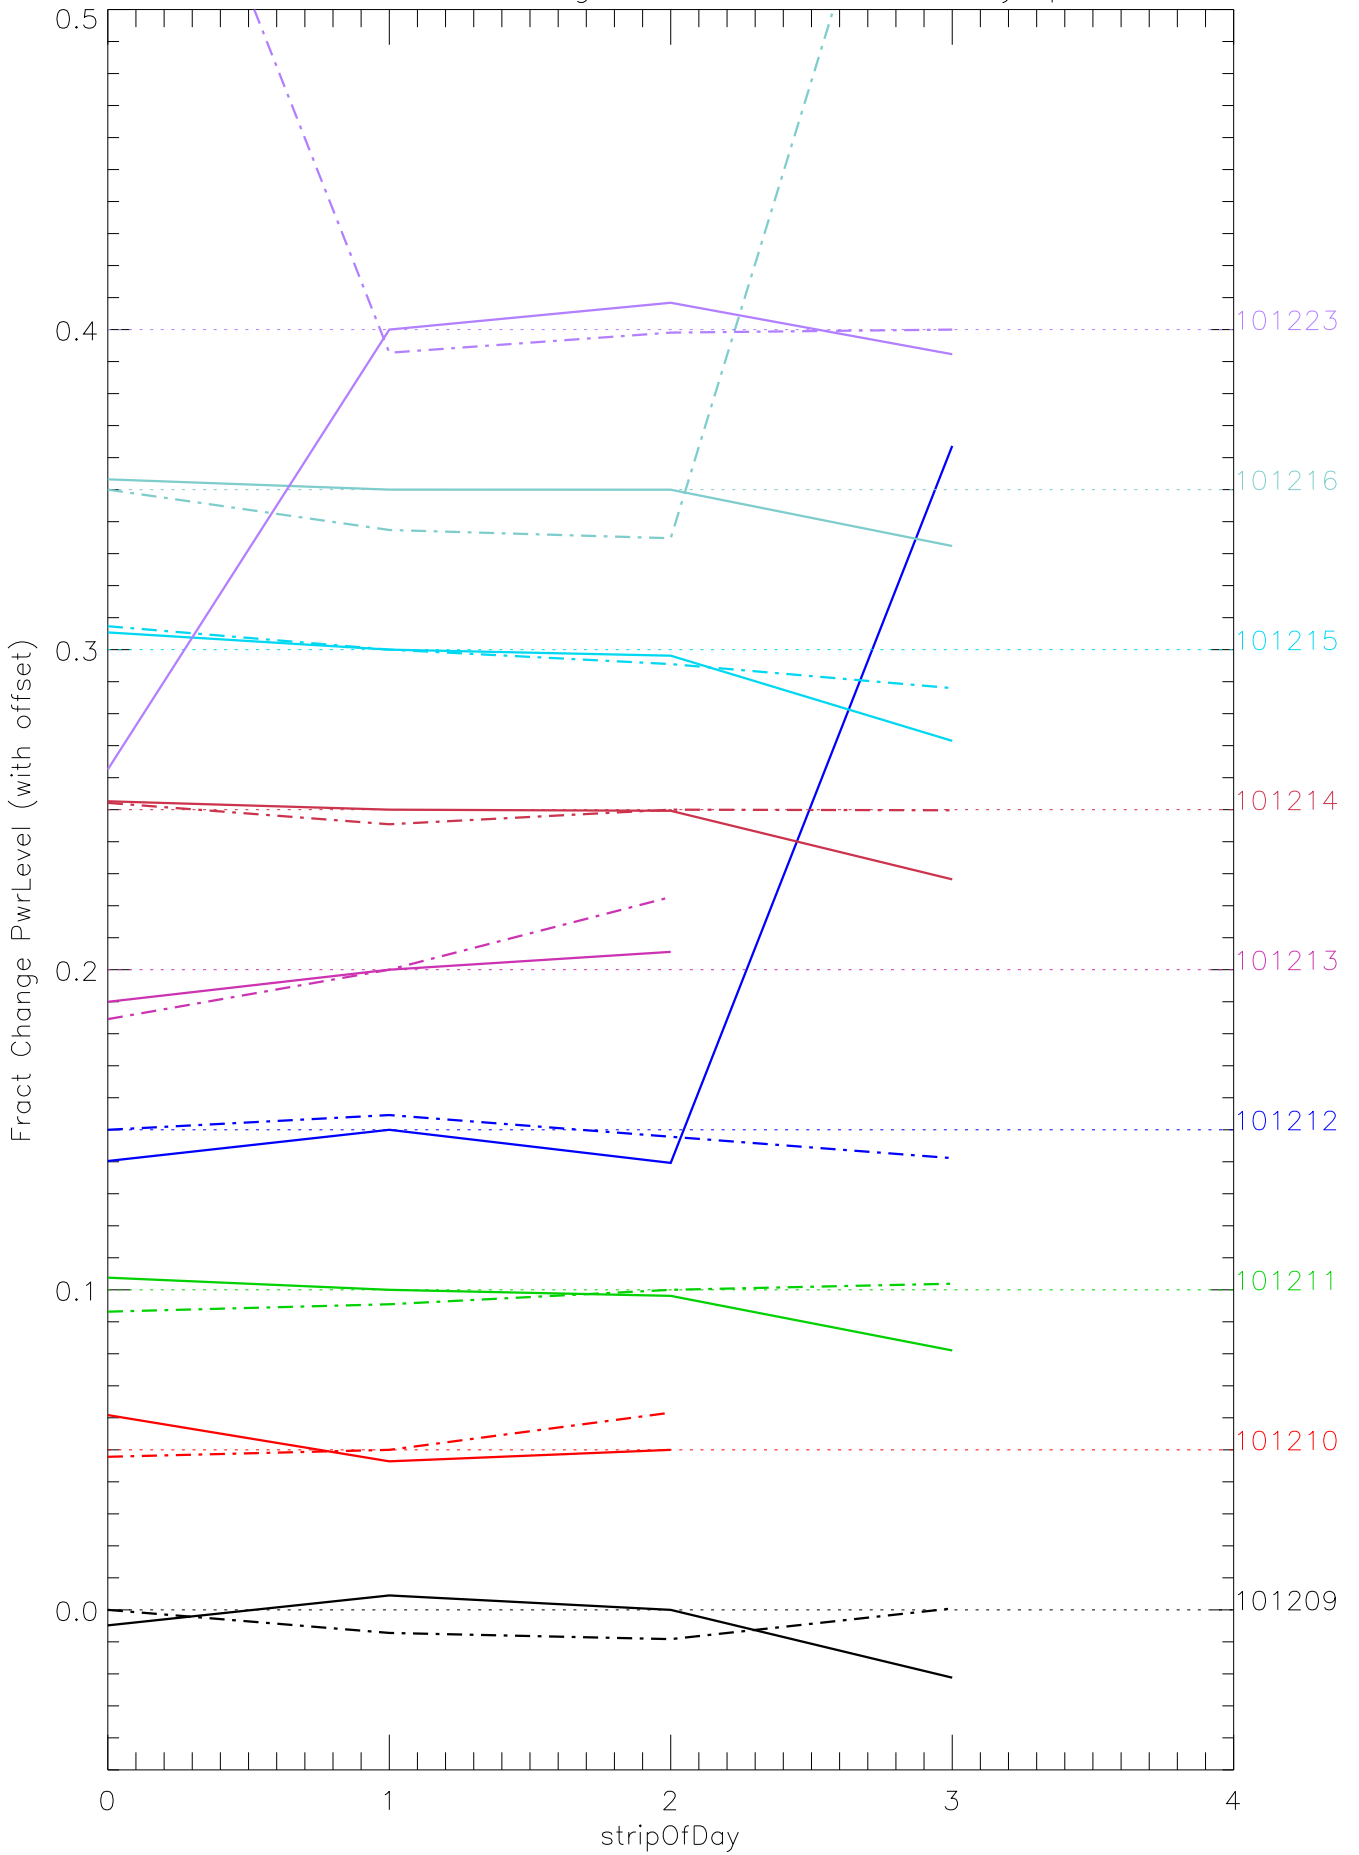

a2048 fractional change PwrLevel for each day. pixel:0

a2048 fractional change PwrLevel for each day. pixel:2

a2048 fractional change PwrLevel for each day. pixel:3

a2048 fractional change PwrLevel for each day. pixel:4

a2048 fractional change PwrLevel for each day. pixel:5

a2048 fractional change PwrLevel for each day. pixel:6