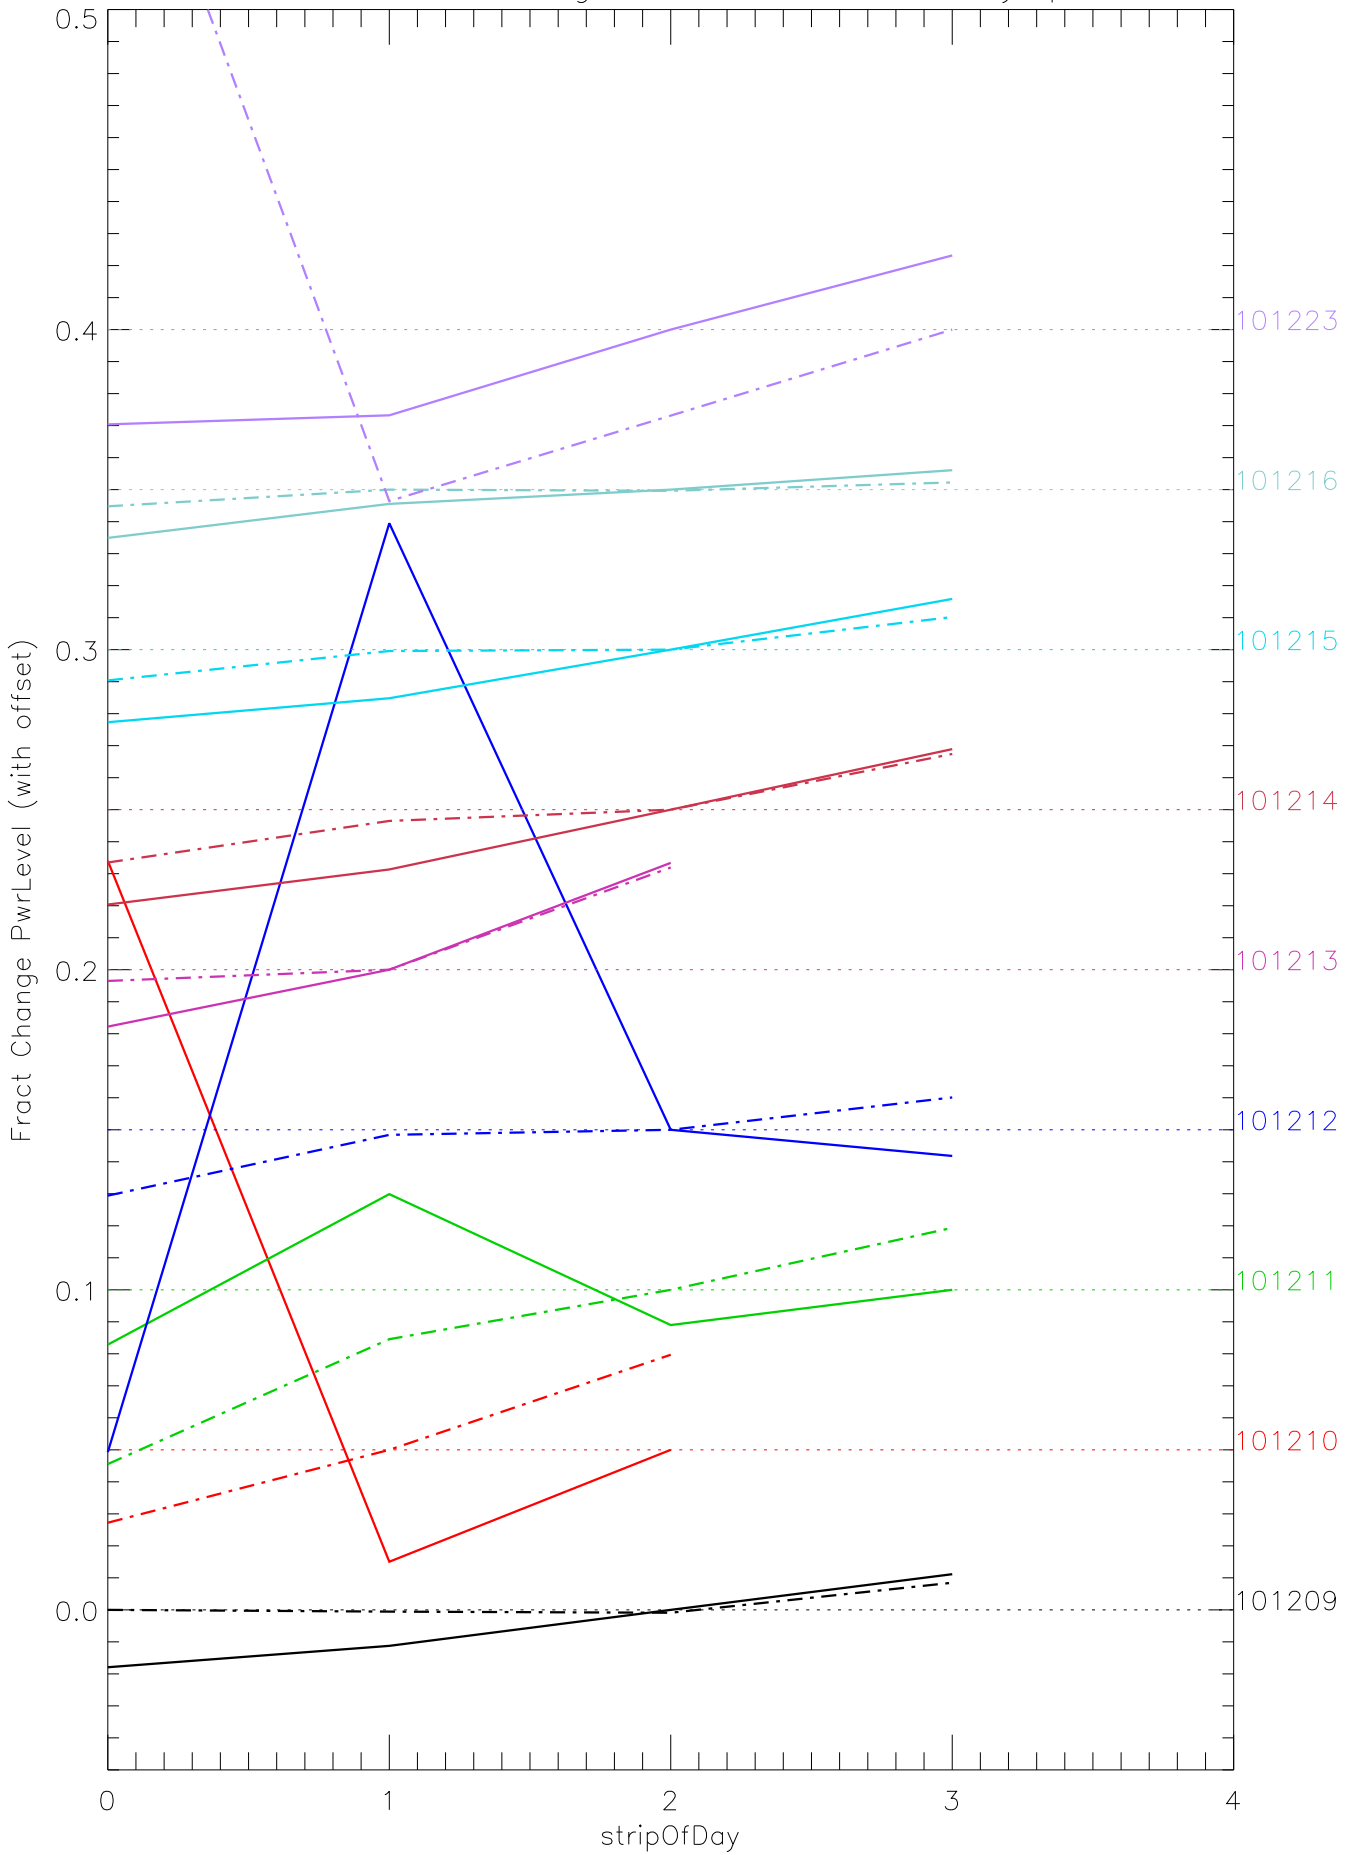

a2048 fractional change PwrLevel for each day. pixel:0

a2048 fractional change PwrLevel for each day. pixel:2

a2048 fractional change PwrLevel for each day. pixel:3

a2048 fractional change PwrLevel for each day. pixel:4

a2048 fractional change PwrLevel for each day. pixel:5

a2048 fractional change PwrLevel for each day. pixel:6