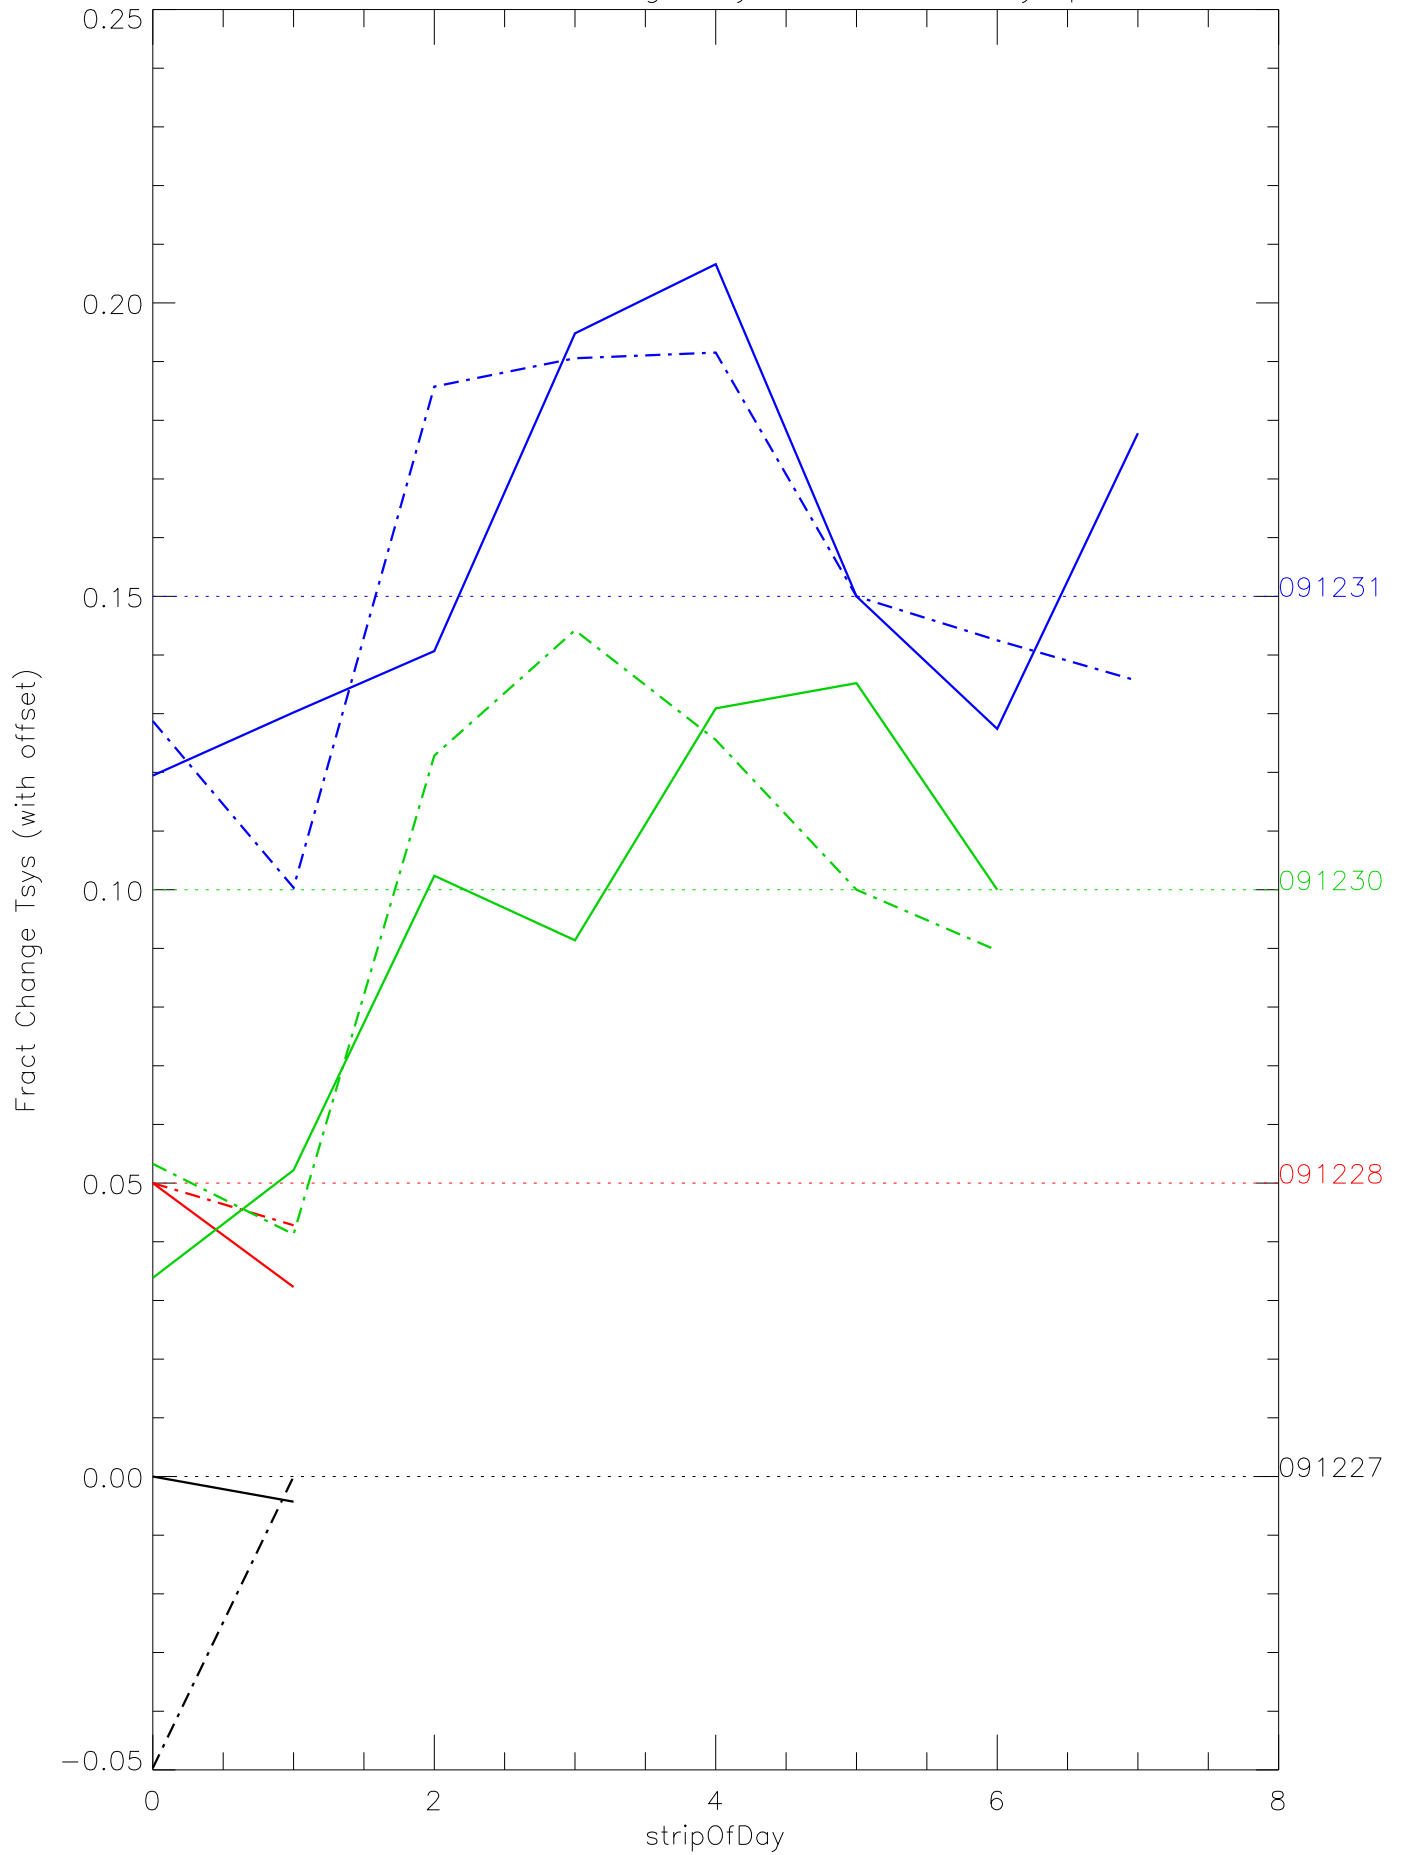

a2048 fractional change TsysK for each day. pixel:0

a2048 fractional change TsysK for each day. pixel:1

a2048 fractional change TsysK for each day. pixel:3

a2048 fractional change TsysK for each day. pixel:4

a2048 fractional change TsysK for each day. pixel:5

a2048 fractional change TsysK for each day. pixel:6