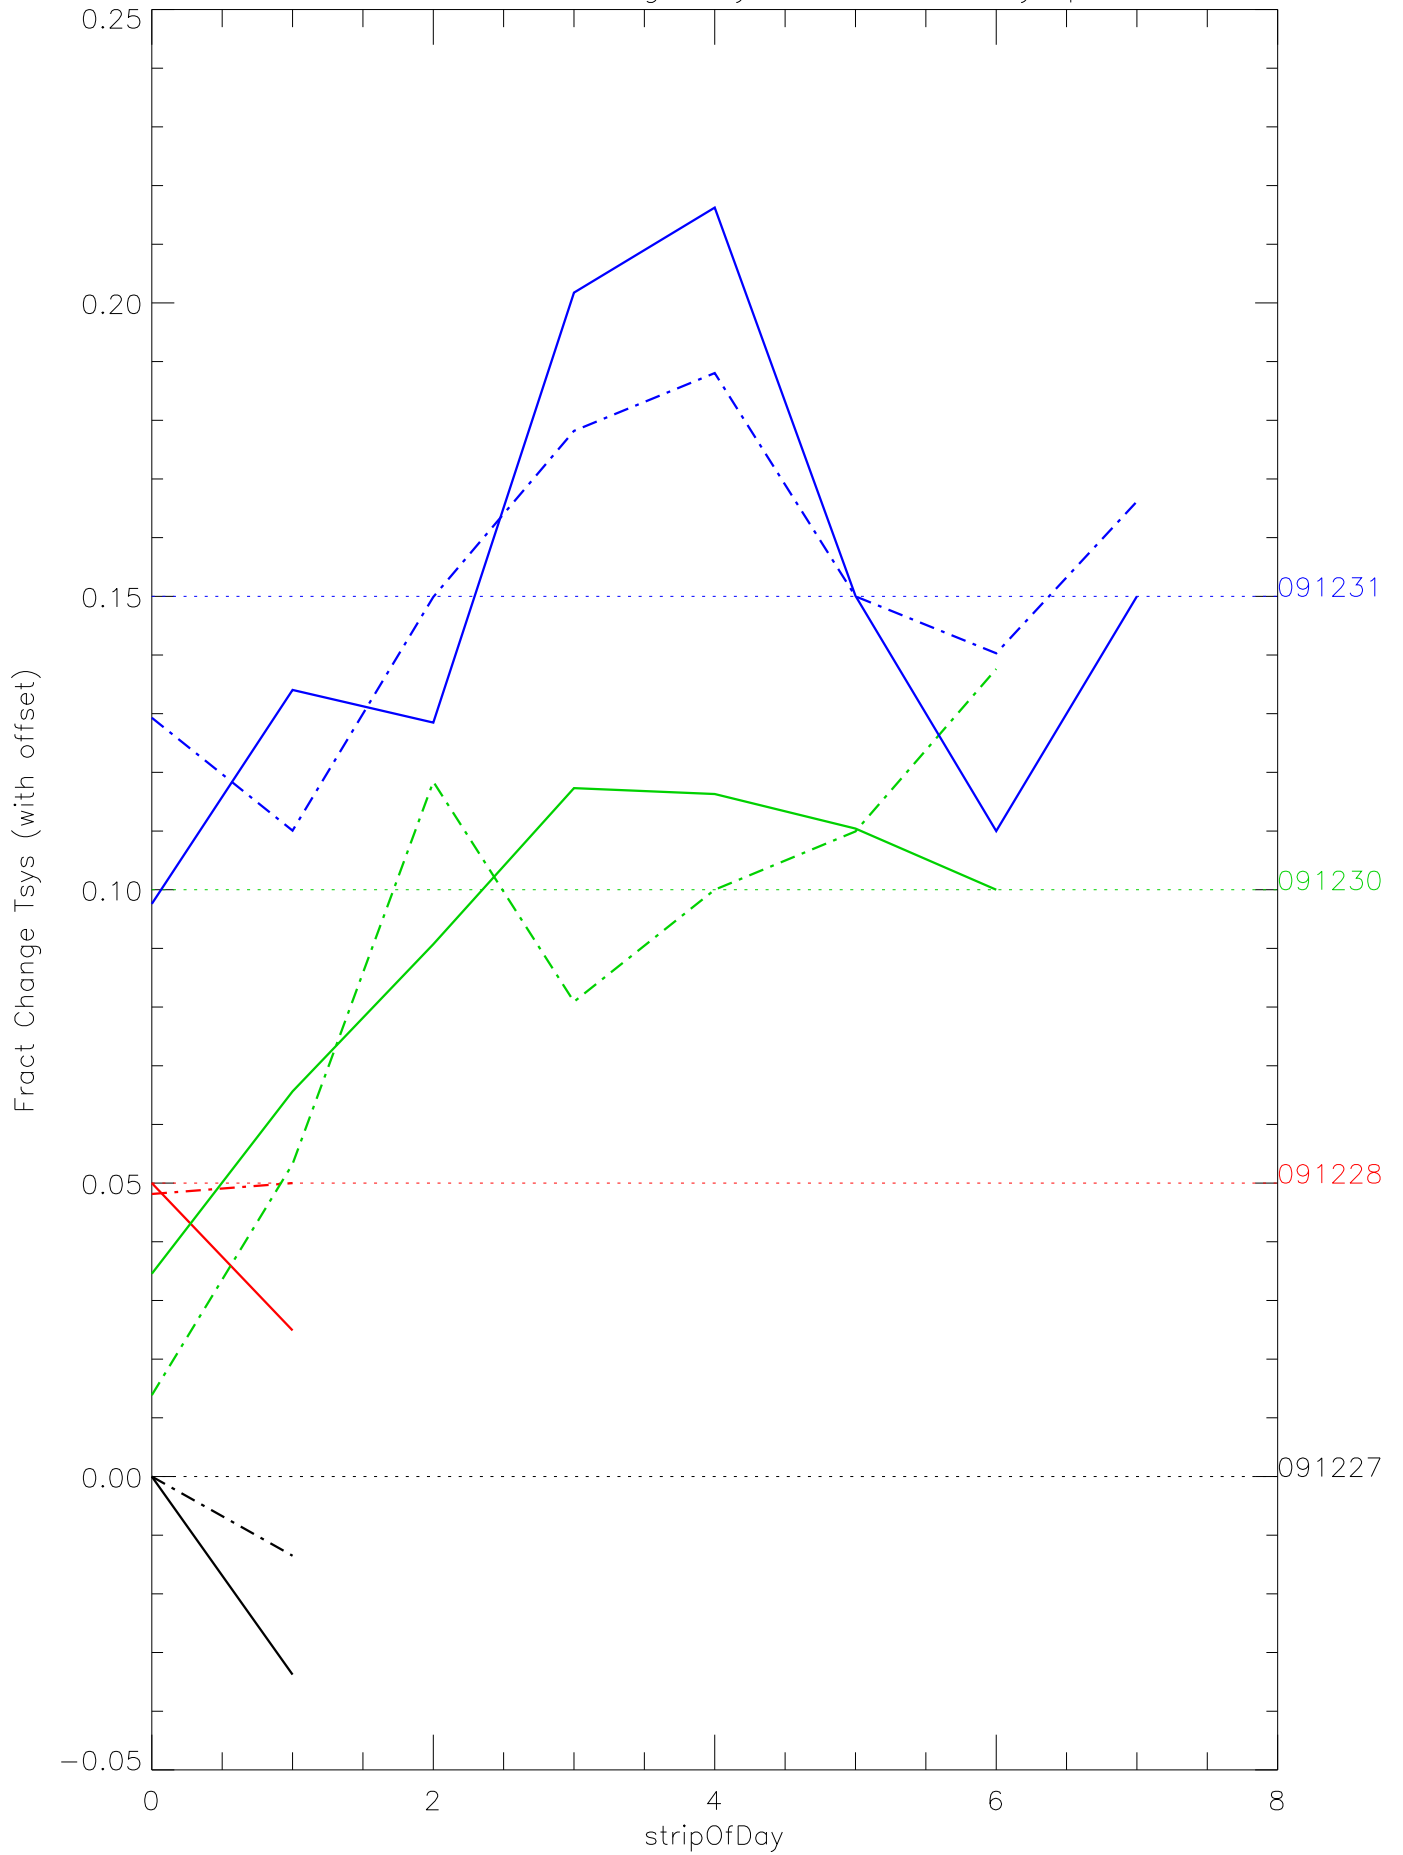

a2048 fractional change TsysK for each day. pixel:0

a2048 fractional change TsysK for each day. pixel:1

a2048 fractional change TsysK for each day. pixel:3

a2048 fractional change TsysK for each day. pixel:4

a2048 fractional change TsysK for each day. pixel:5

a2048 fractional change TsysK for each day. pixel:6