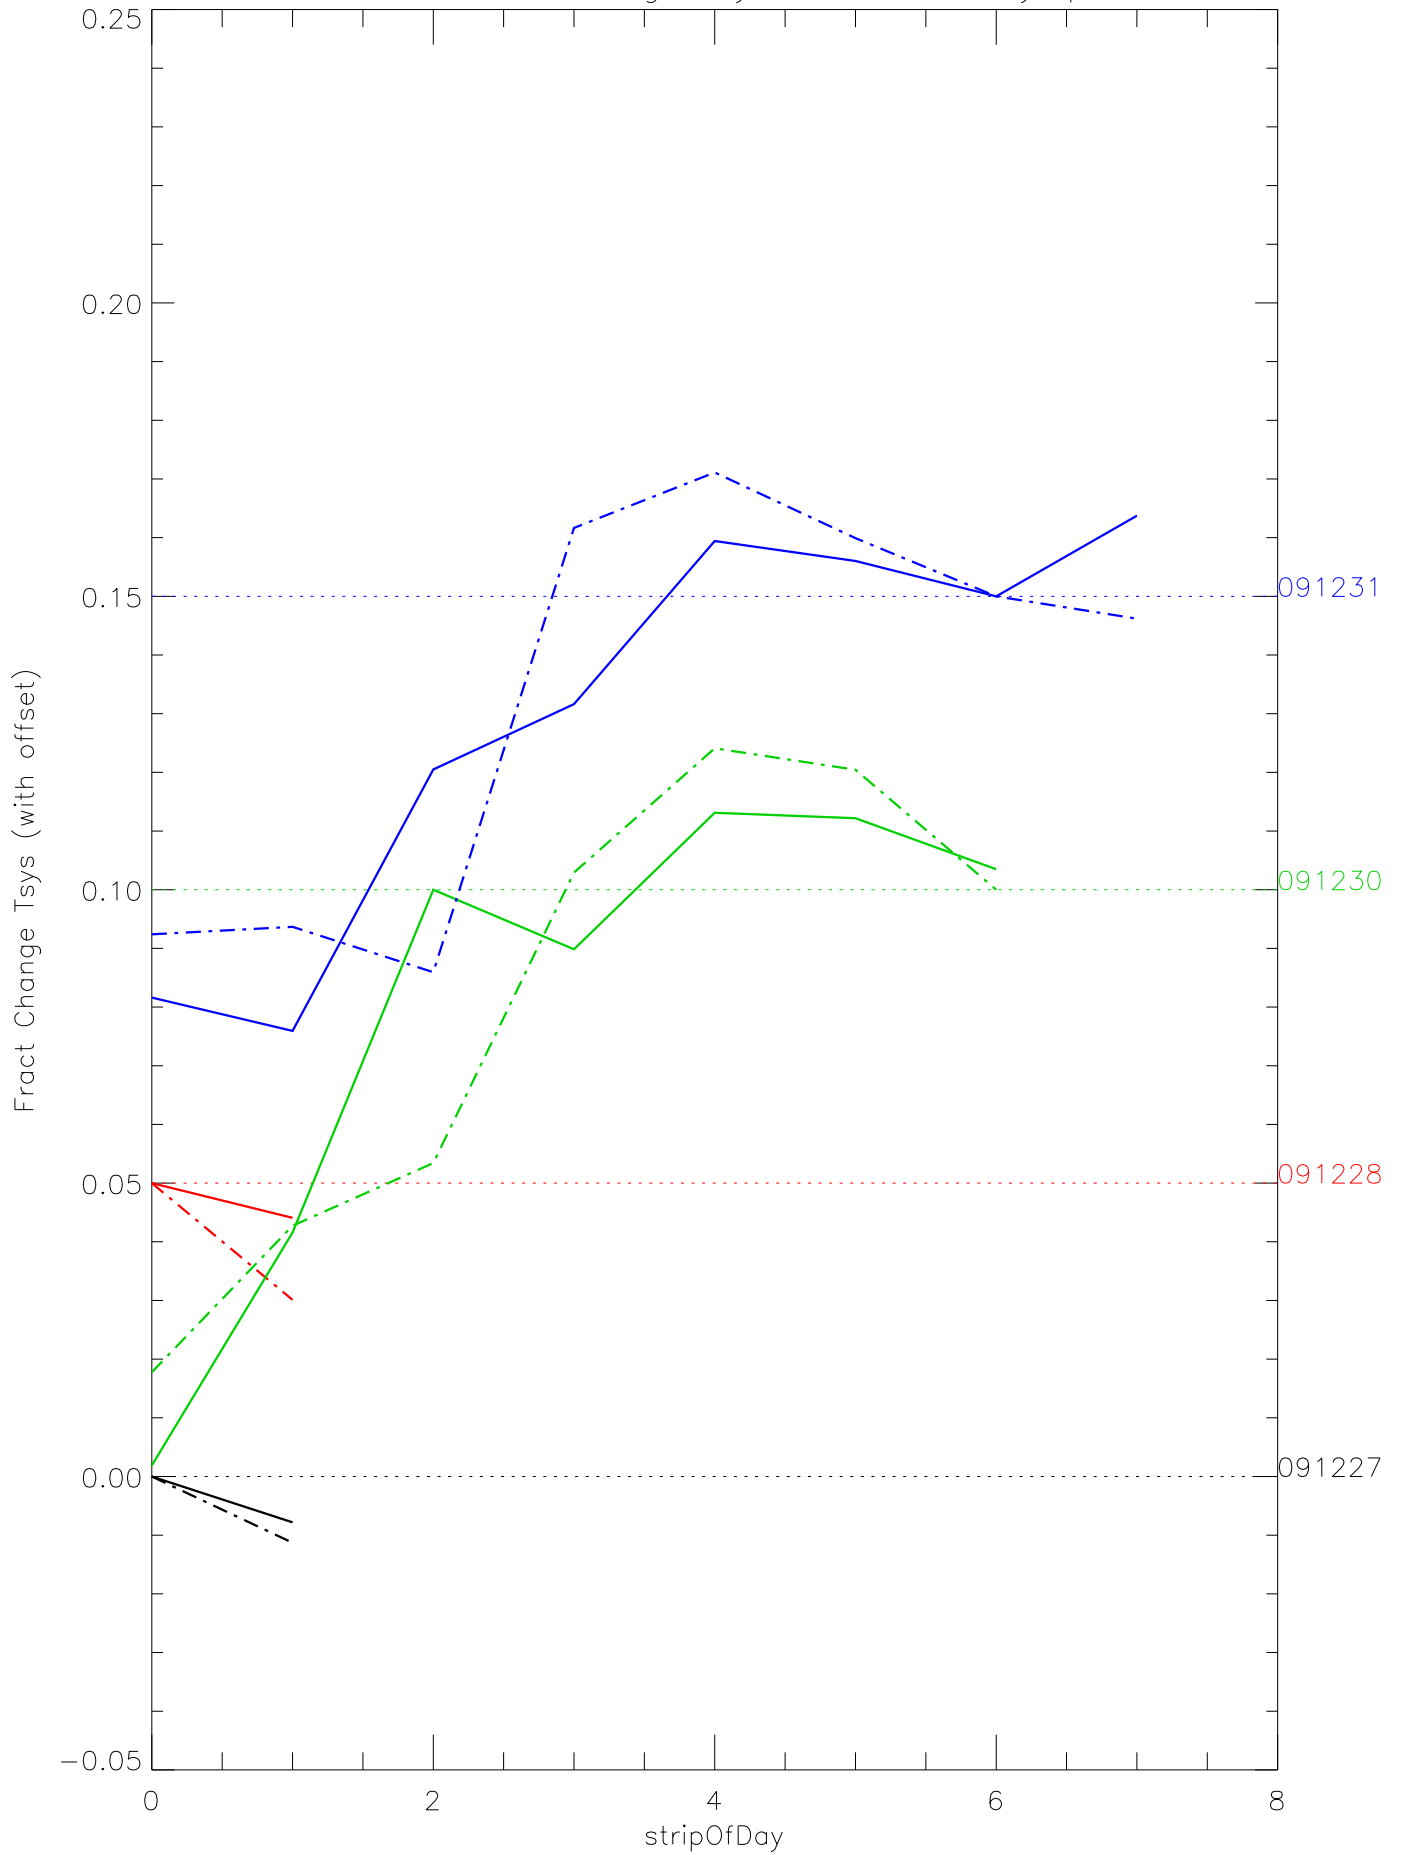

a2048 fractional change TsysK for each day. pixel:0

a2048 fractional change TsysK for each day. pixel:1

a2048 fractional change TsysK for each day. pixel:3

a2048 fractional change TsysK for each day. pixel:4

a2048 fractional change TsysK for each day. pixel:5

a2048 fractional change TsysK for each day. pixel:6