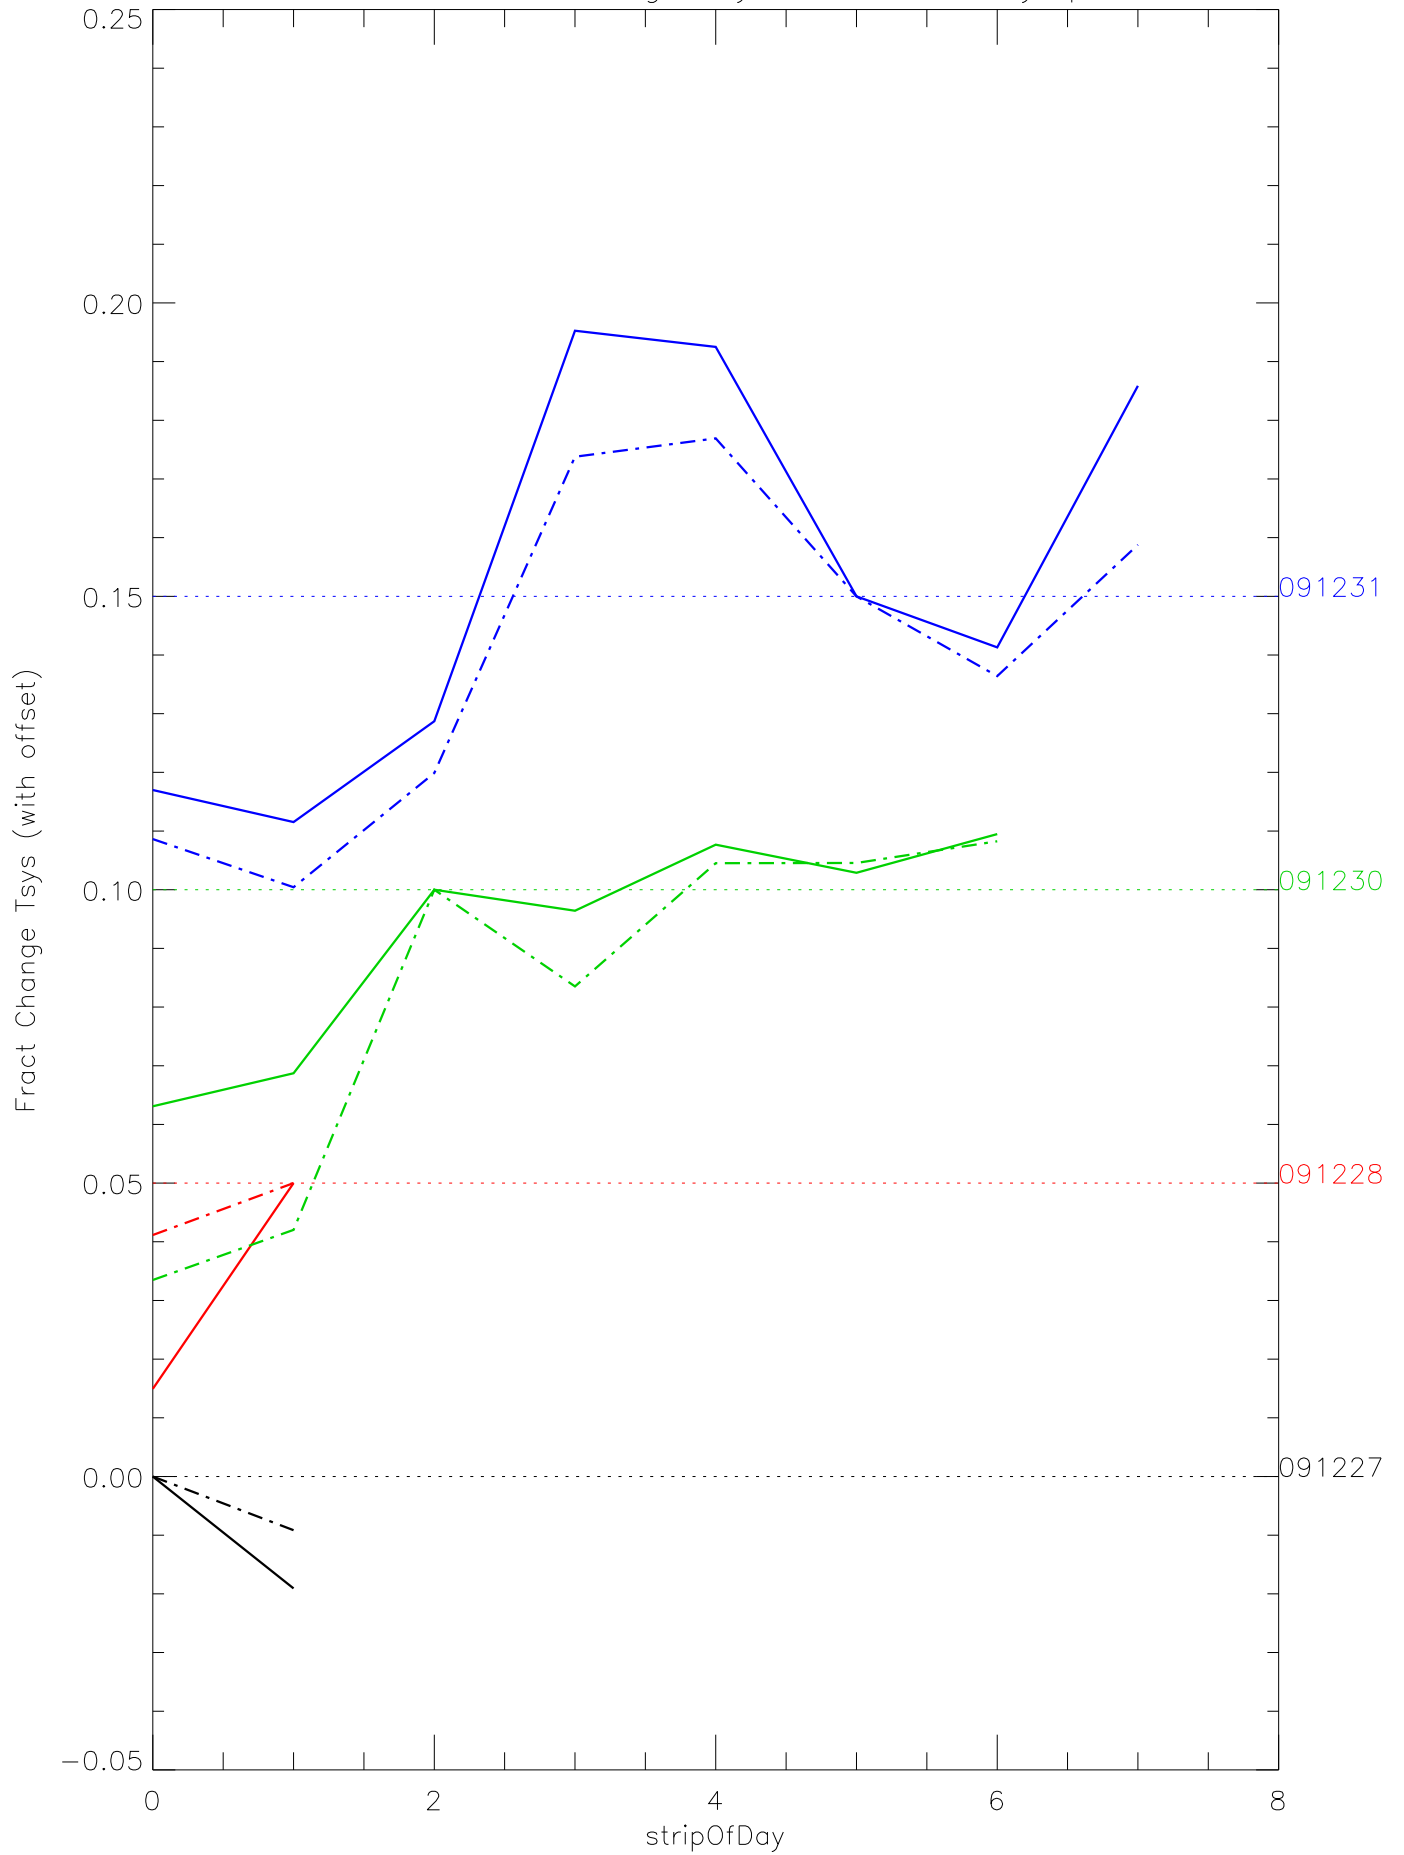

a2048 fractional change TsysK for each day. pixel:0

a2048 fractional change TsysK for each day. pixel:1

a2048 fractional change TsysK for each day. pixel:3

a2048 fractional change TsysK for each day. pixel:4

a2048 fractional change TsysK for each day. pixel:5

a2048 fractional change TsysK for each day. pixel:6