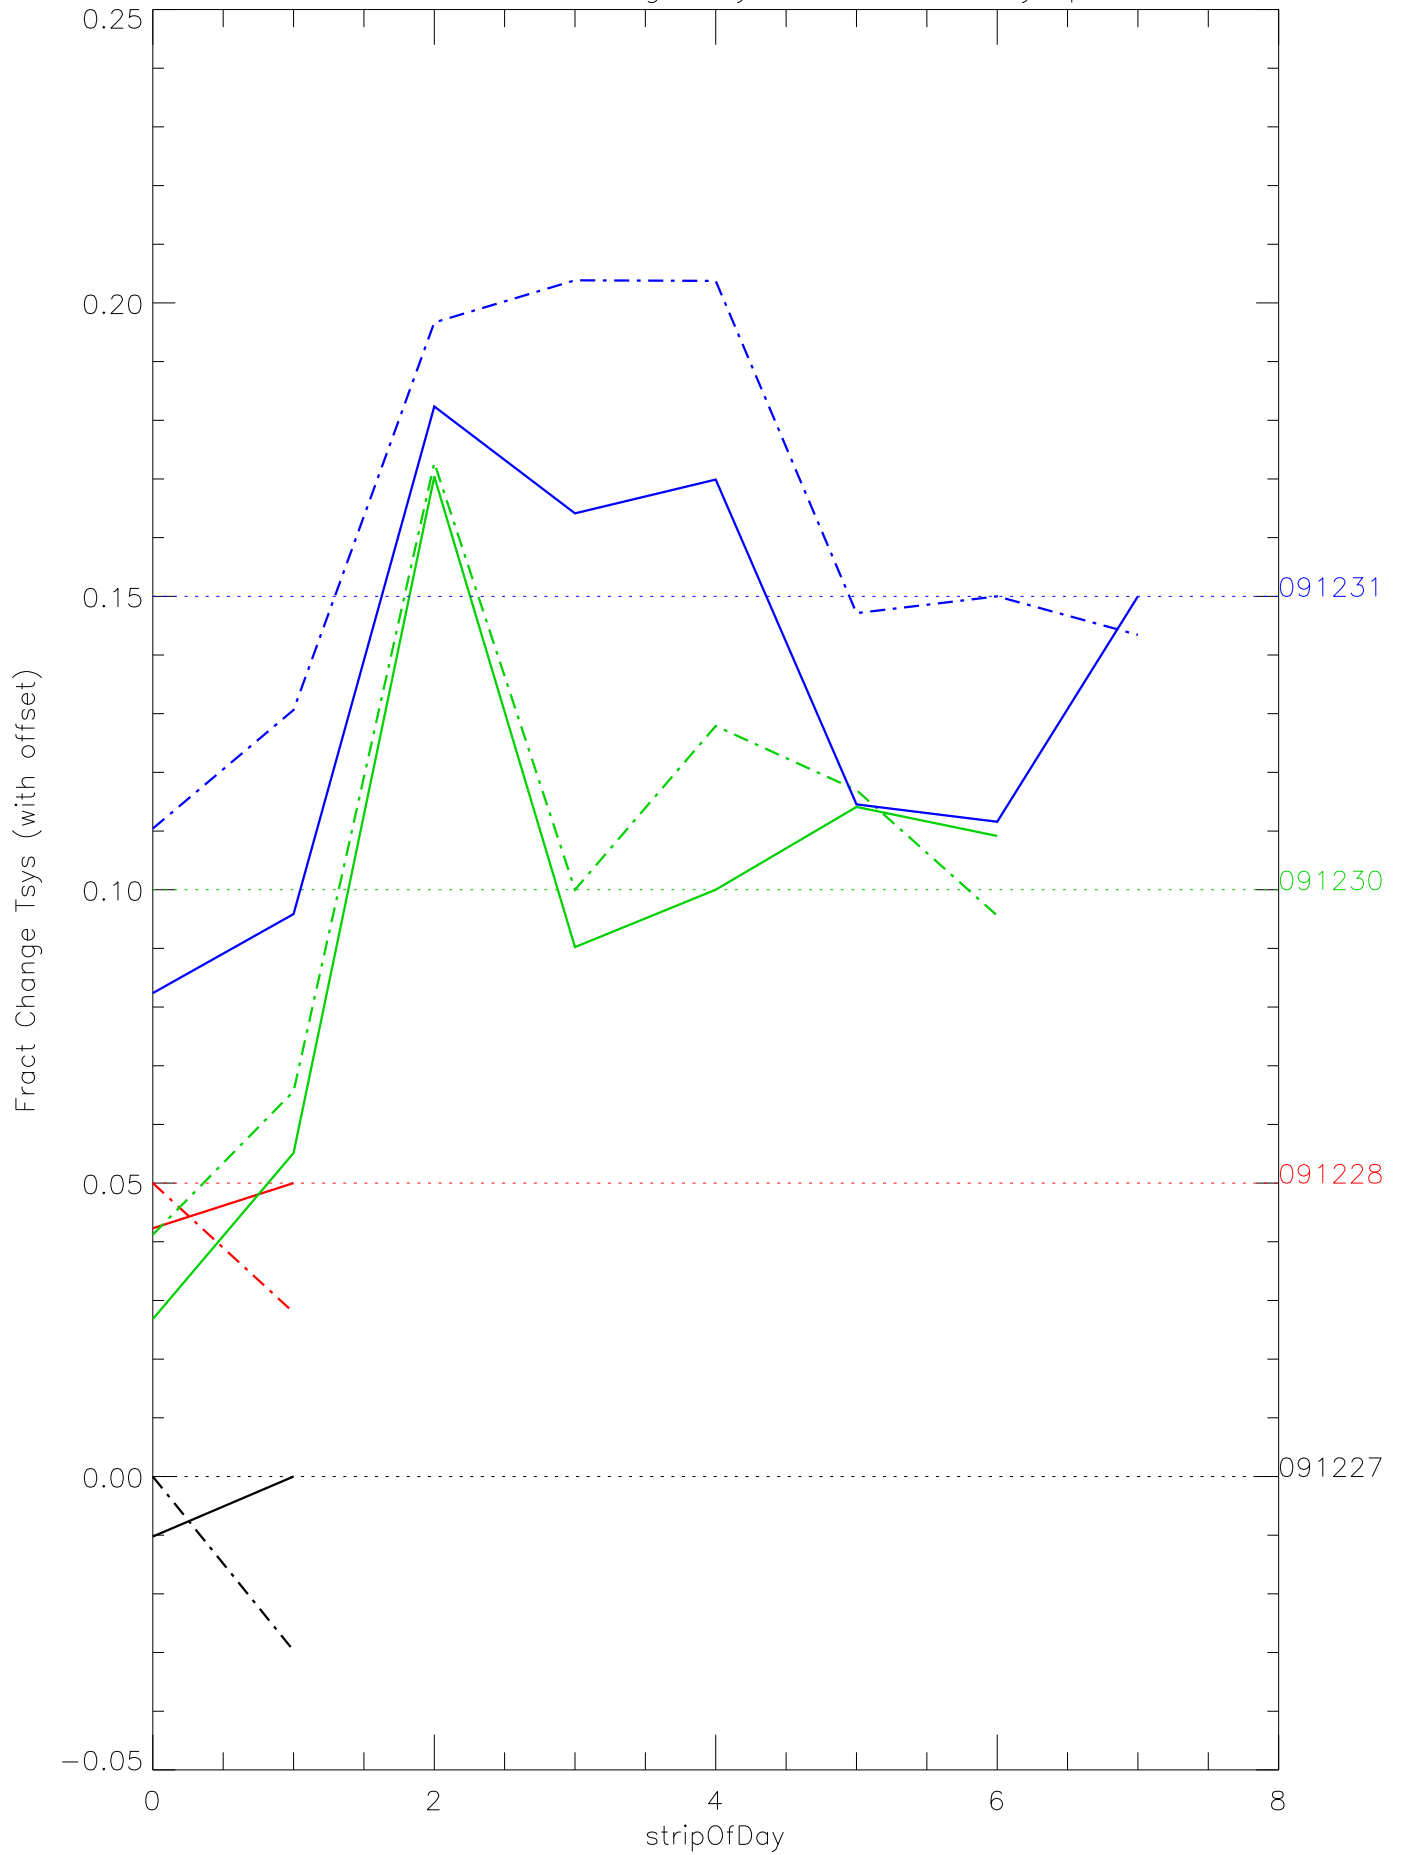

a2048 fractional change TsysK for each day. pixel:0

a2048 fractional change TsysK for each day. pixel:1

a2048 fractional change TsysK for each day. pixel:3

a2048 fractional change TsysK for each day. pixel:4

a2048 fractional change TsysK for each day. pixel:5

a2048 fractional change TsysK for each day. pixel:6