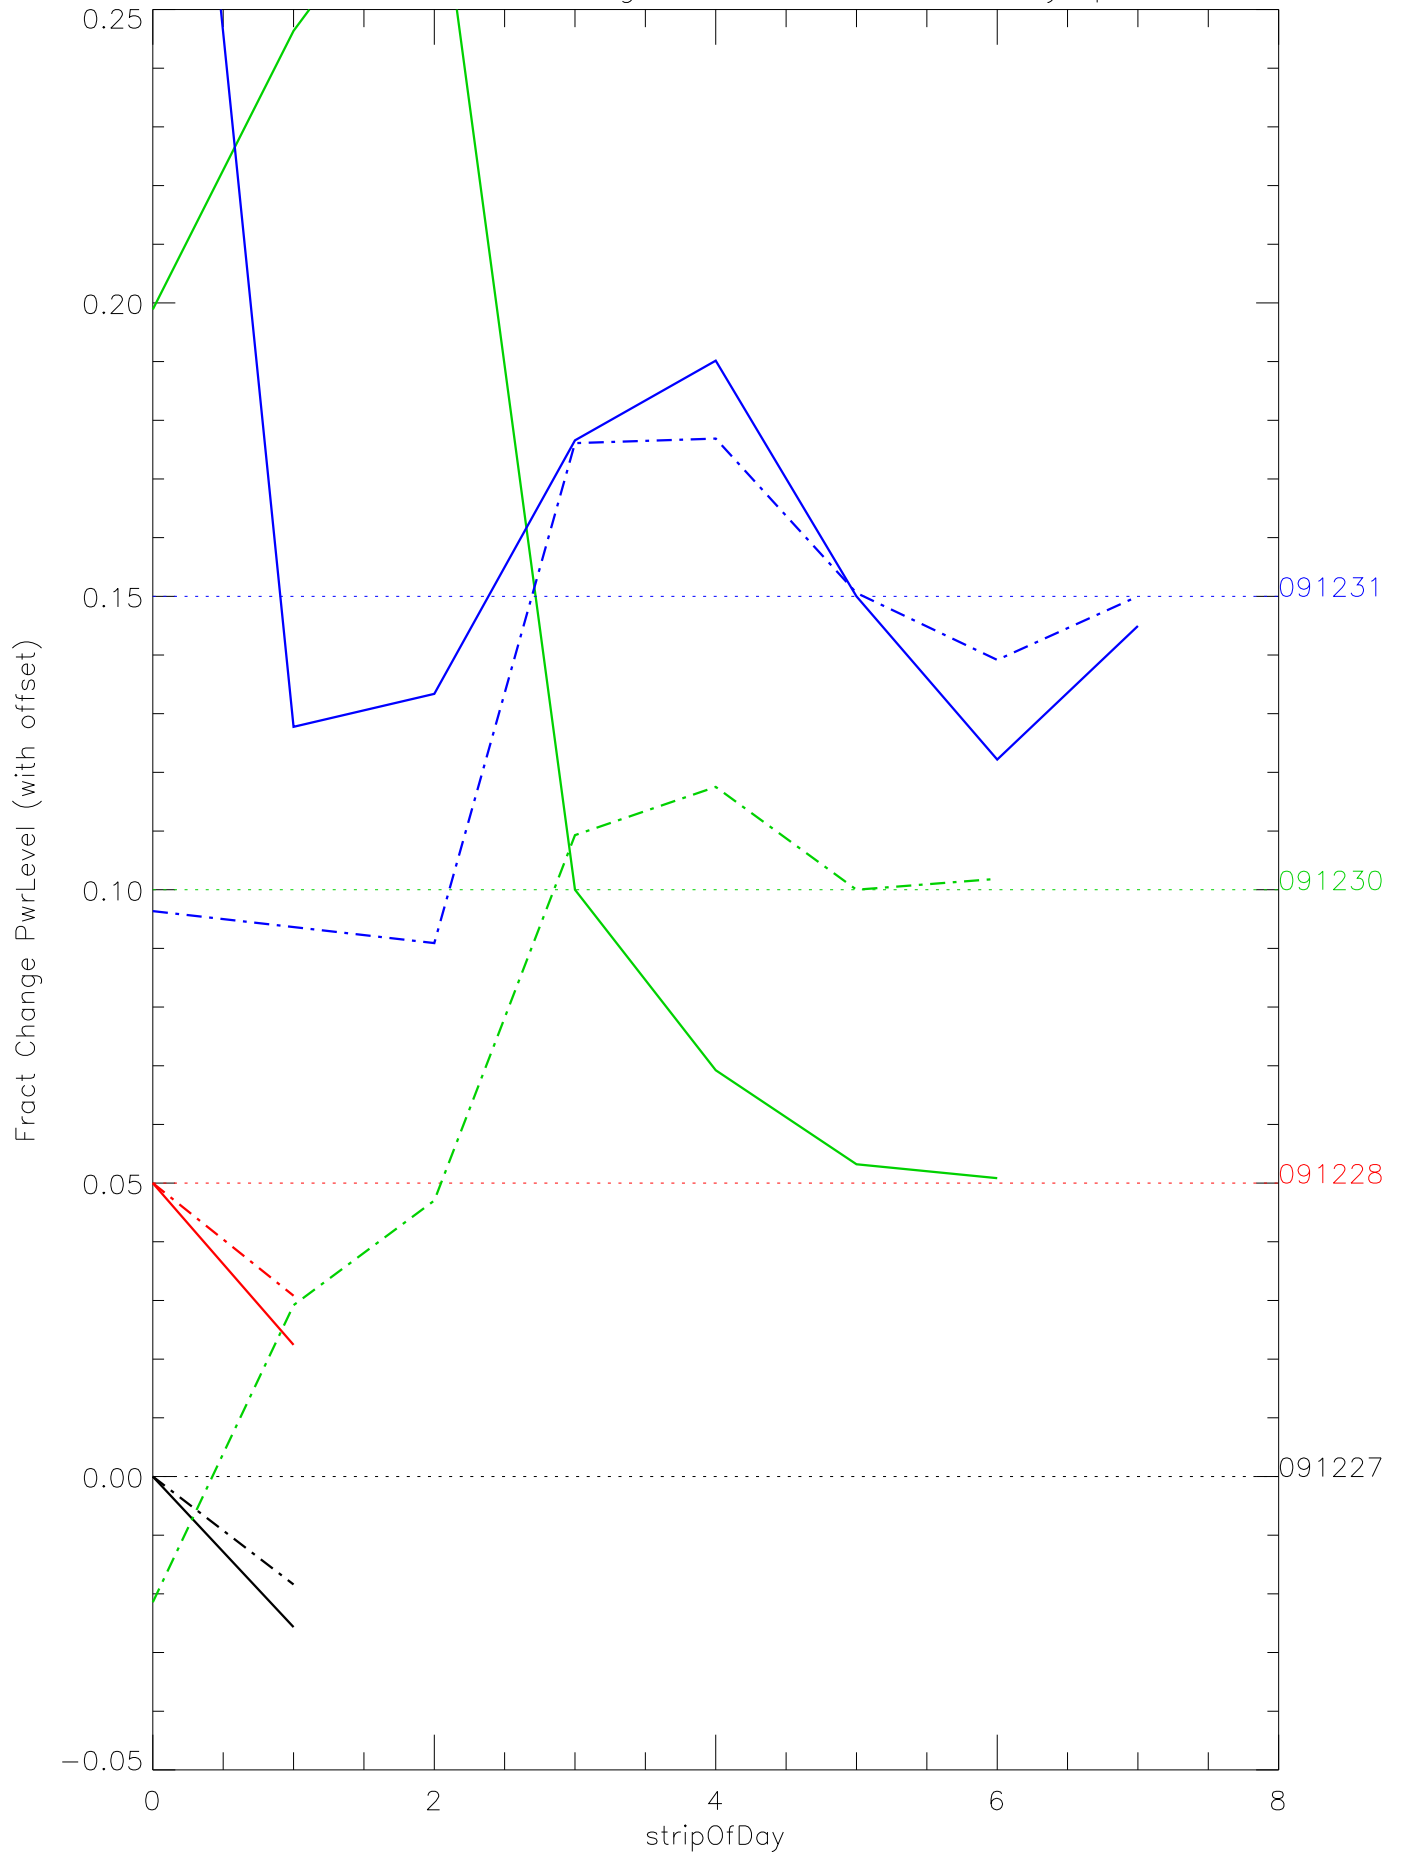

a2048 fractional change PwrLevel for each day. pixel:0

a2048 fractional change PwrLevel for each day. pixel:1

a2048 fractional change PwrLevel for each day. pixel:2

a2048 fractional change PwrLevel for each day. pixel:3

a2048 fractional change PwrLevel for each day. pixel:4

a2048 fractional change PwrLevel for each day. pixel:5

a2048 fractional change PwrLevel for each day. pixel:6