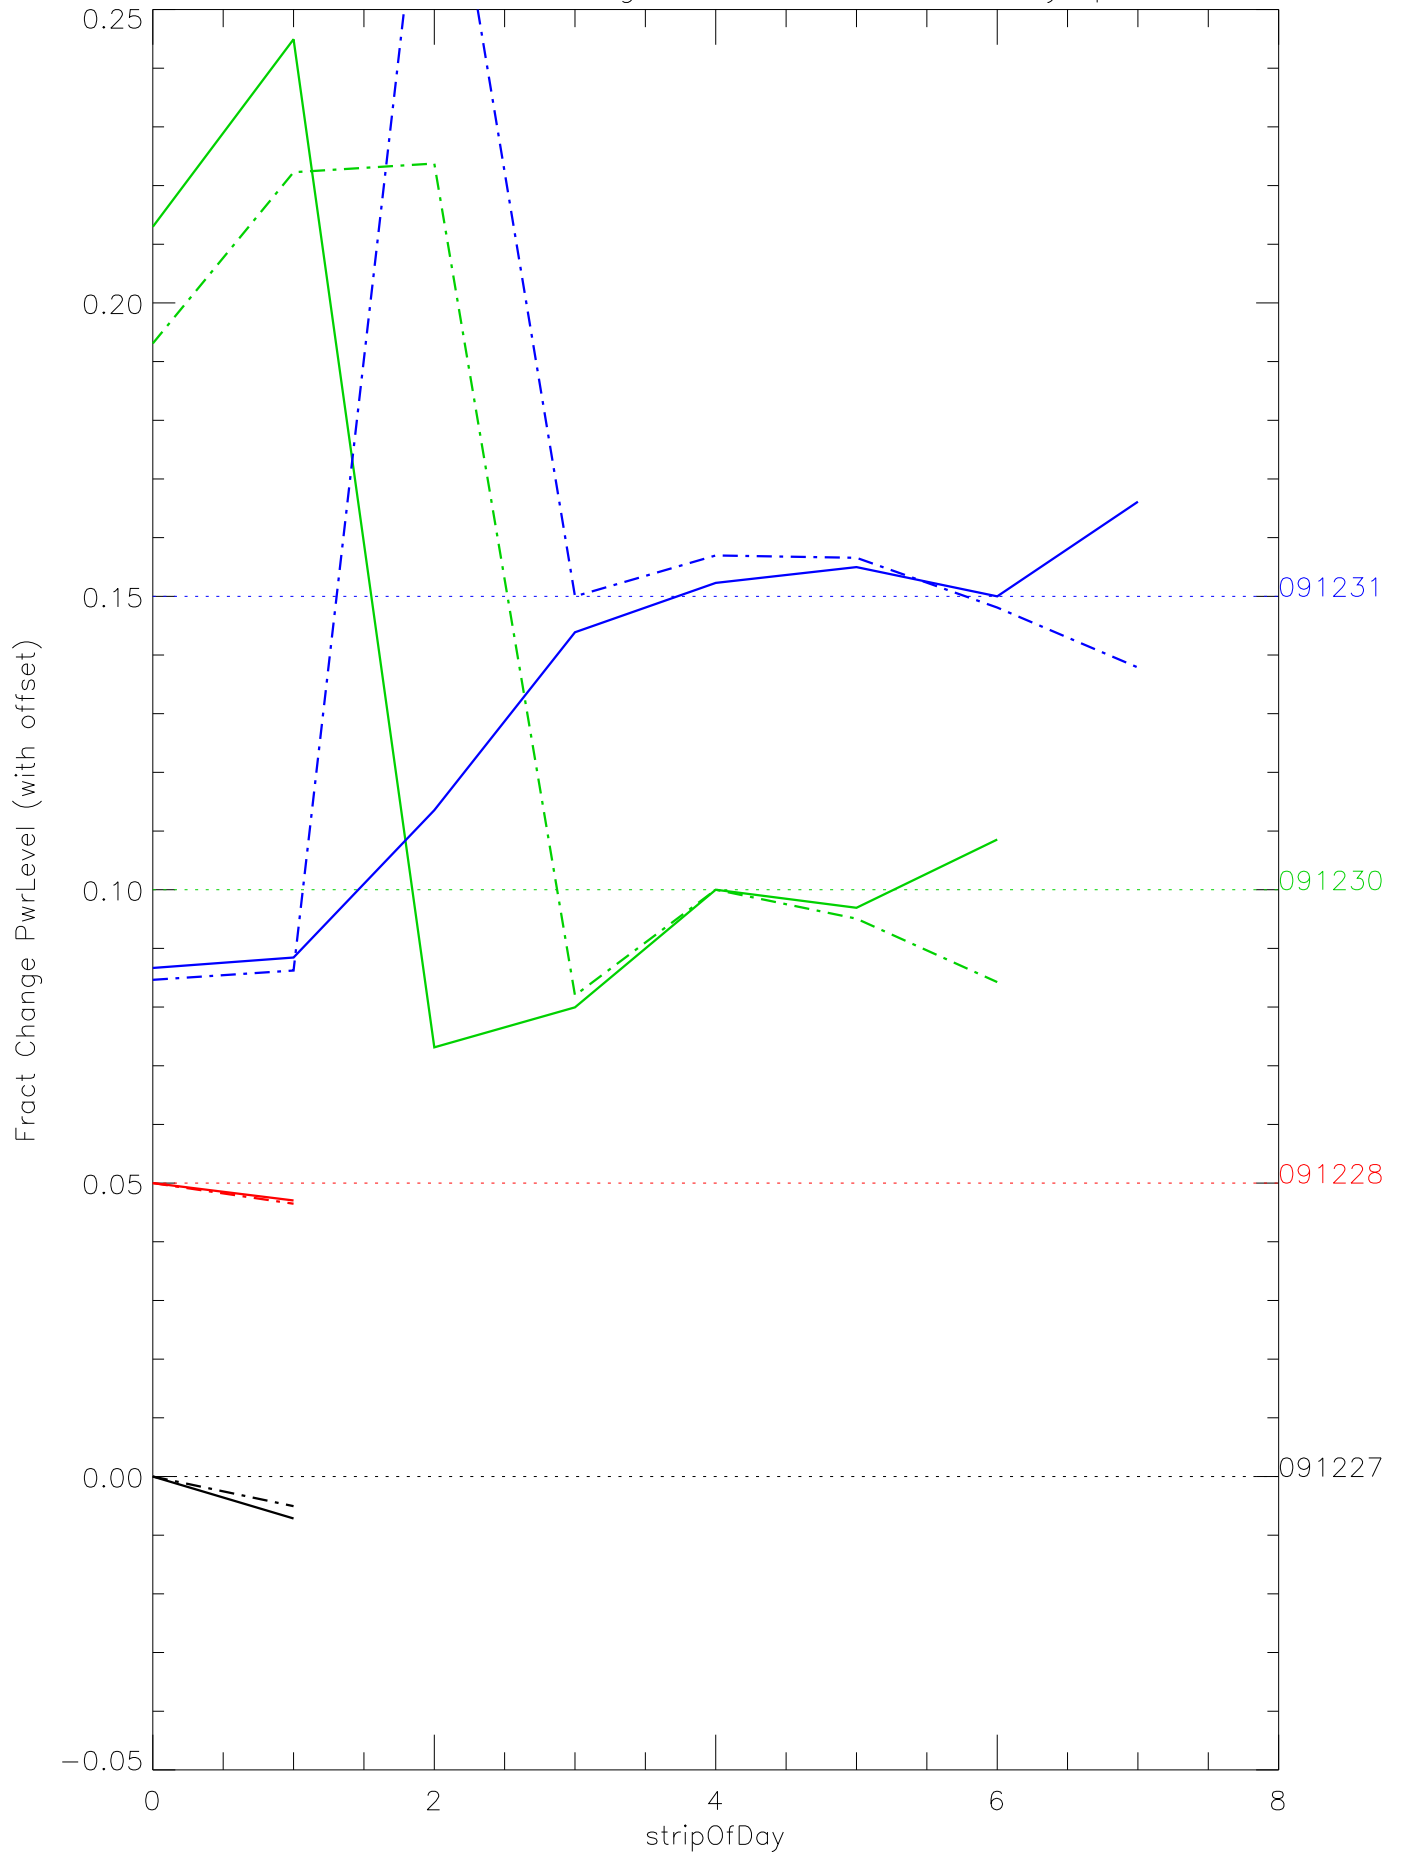

a2048 fractional change PwrLevel for each day. pixel:0

a2048 fractional change PwrLevel for each day. pixel:1

a2048 fractional change PwrLevel for each day. pixel:2

a2048 fractional change PwrLevel for each day. pixel:3

a2048 fractional change PwrLevel for each day. pixel:4

a2048 fractional change PwrLevel for each day. pixel:5

a2048 fractional change PwrLevel for each day. pixel:6