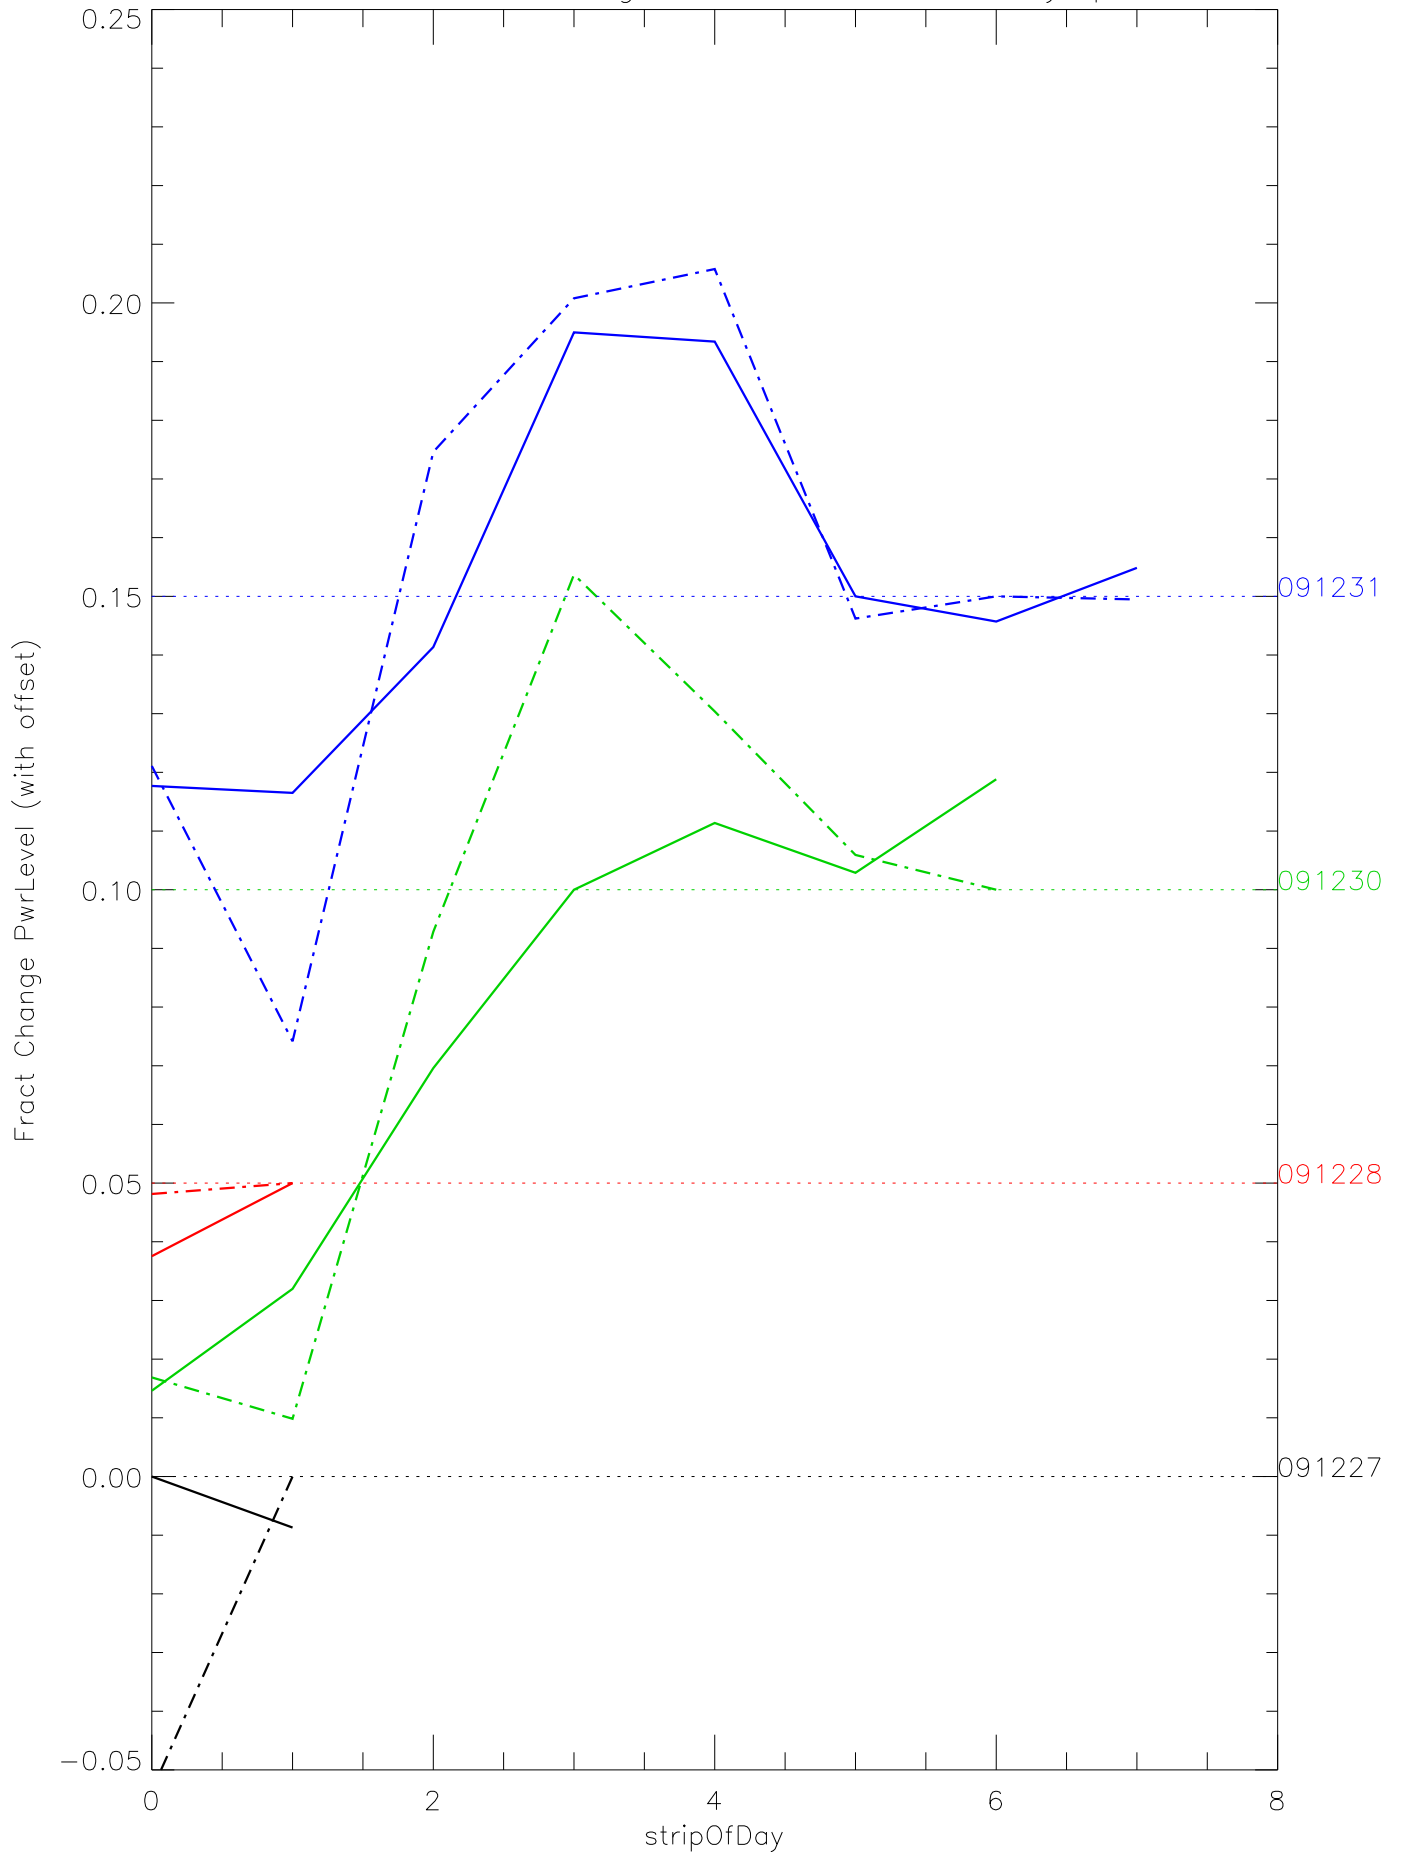

a2048 fractional change PwrLevel for each day. pixel:0

a2048 fractional change PwrLevel for each day. pixel:1

a2048 fractional change PwrLevel for each day. pixel:2

a2048 fractional change PwrLevel for each day. pixel:3

a2048 fractional change PwrLevel for each day. pixel:4

a2048 fractional change PwrLevel for each day. pixel:5

a2048 fractional change PwrLevel for each day. pixel:6