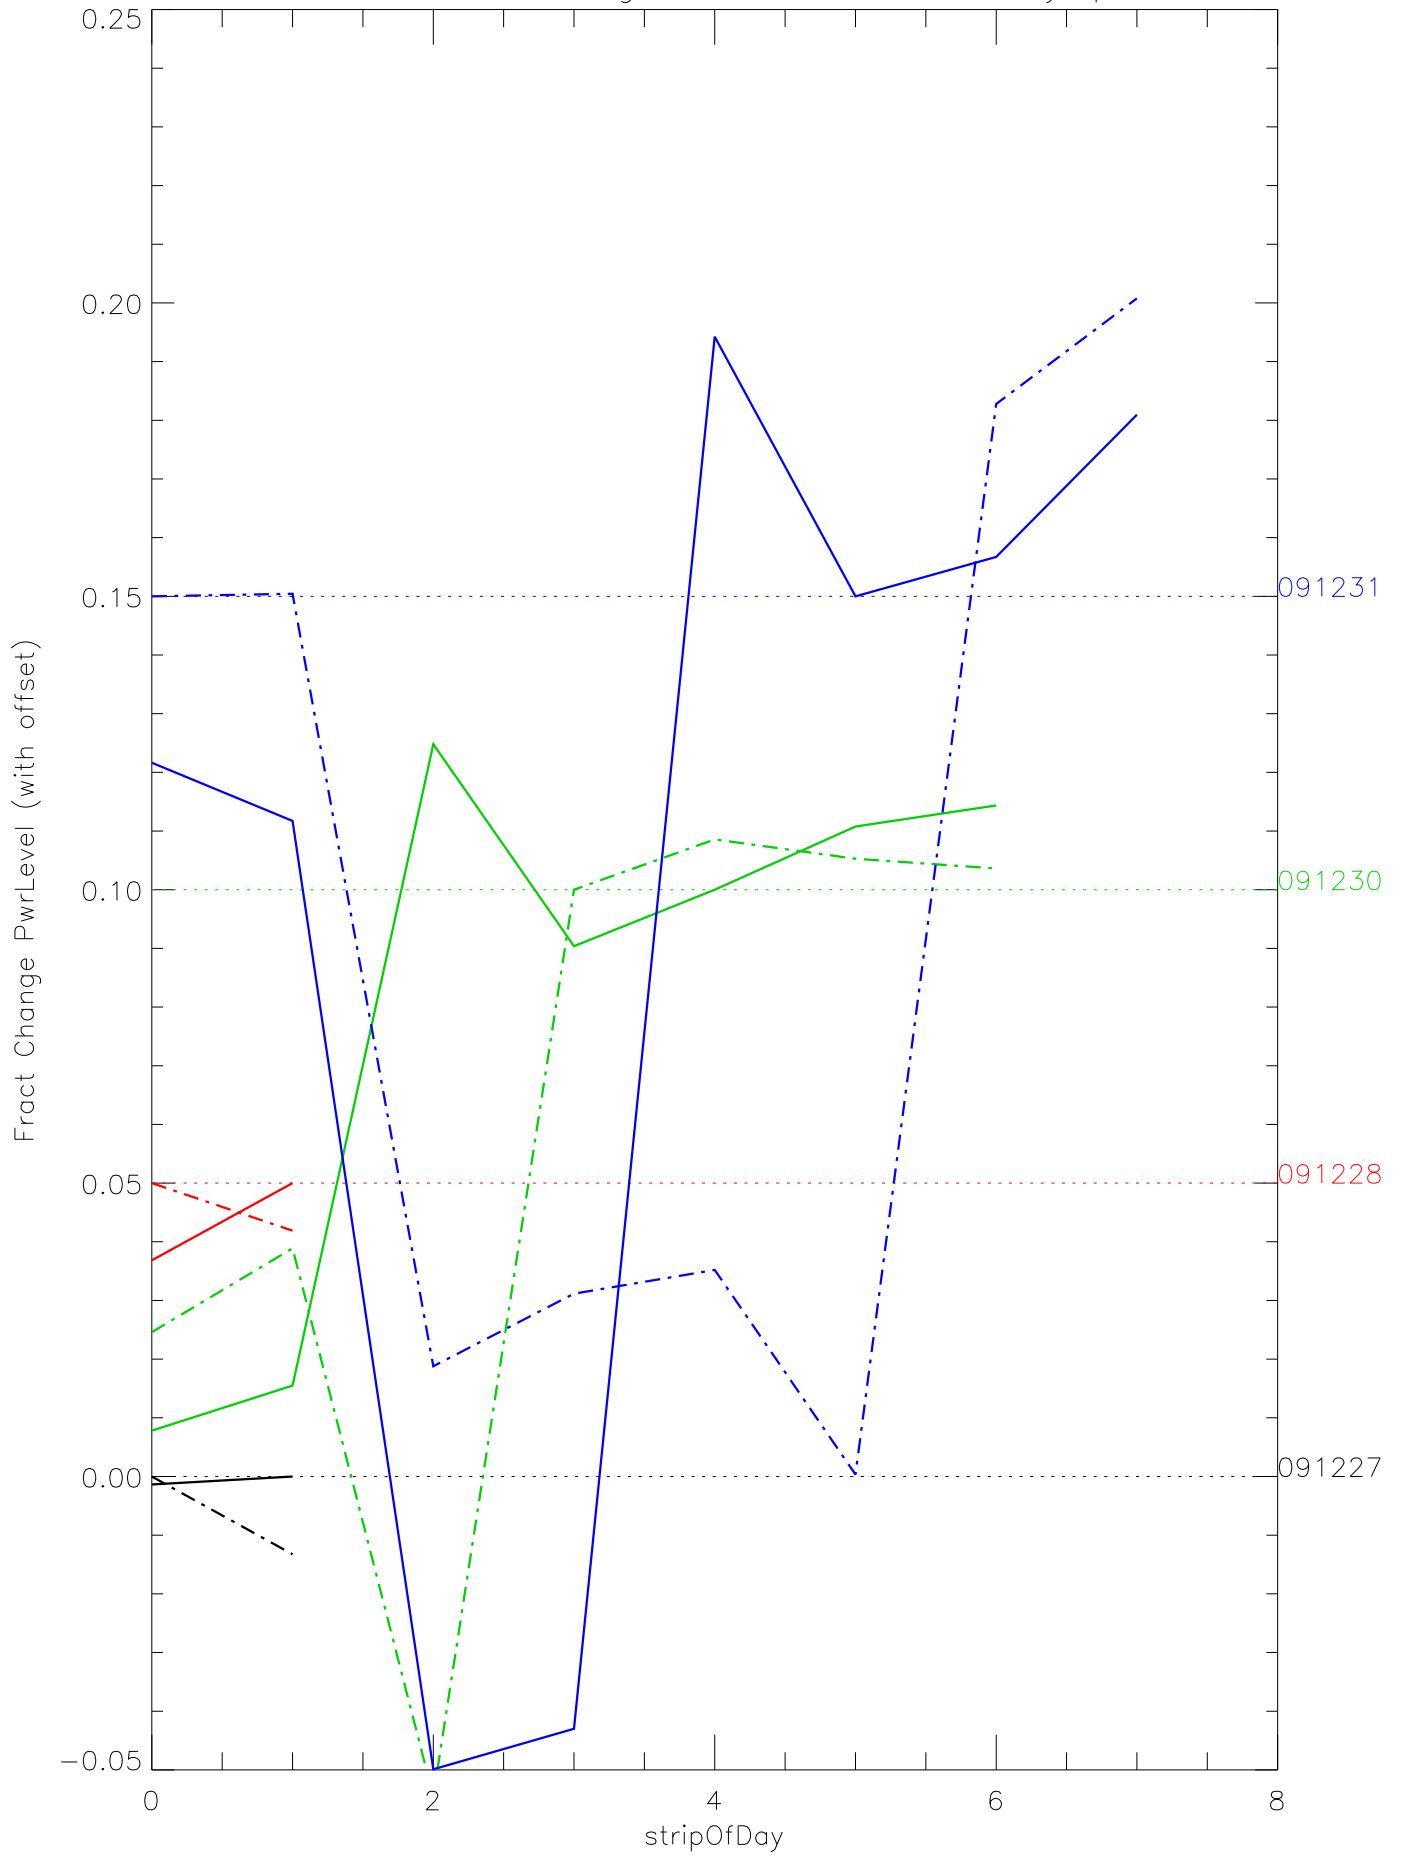

a2048 fractional change PwrLevel for each day. pixel:0

a2048 fractional change PwrLevel for each day. pixel:1

a2048 fractional change PwrLevel for each day. pixel:2

a2048 fractional change PwrLevel for each day. pixel:3

a2048 fractional change PwrLevel for each day. pixel:4

a2048 fractional change PwrLevel for each day. pixel:5

a2048 fractional change PwrLevel for each day. pixel:6