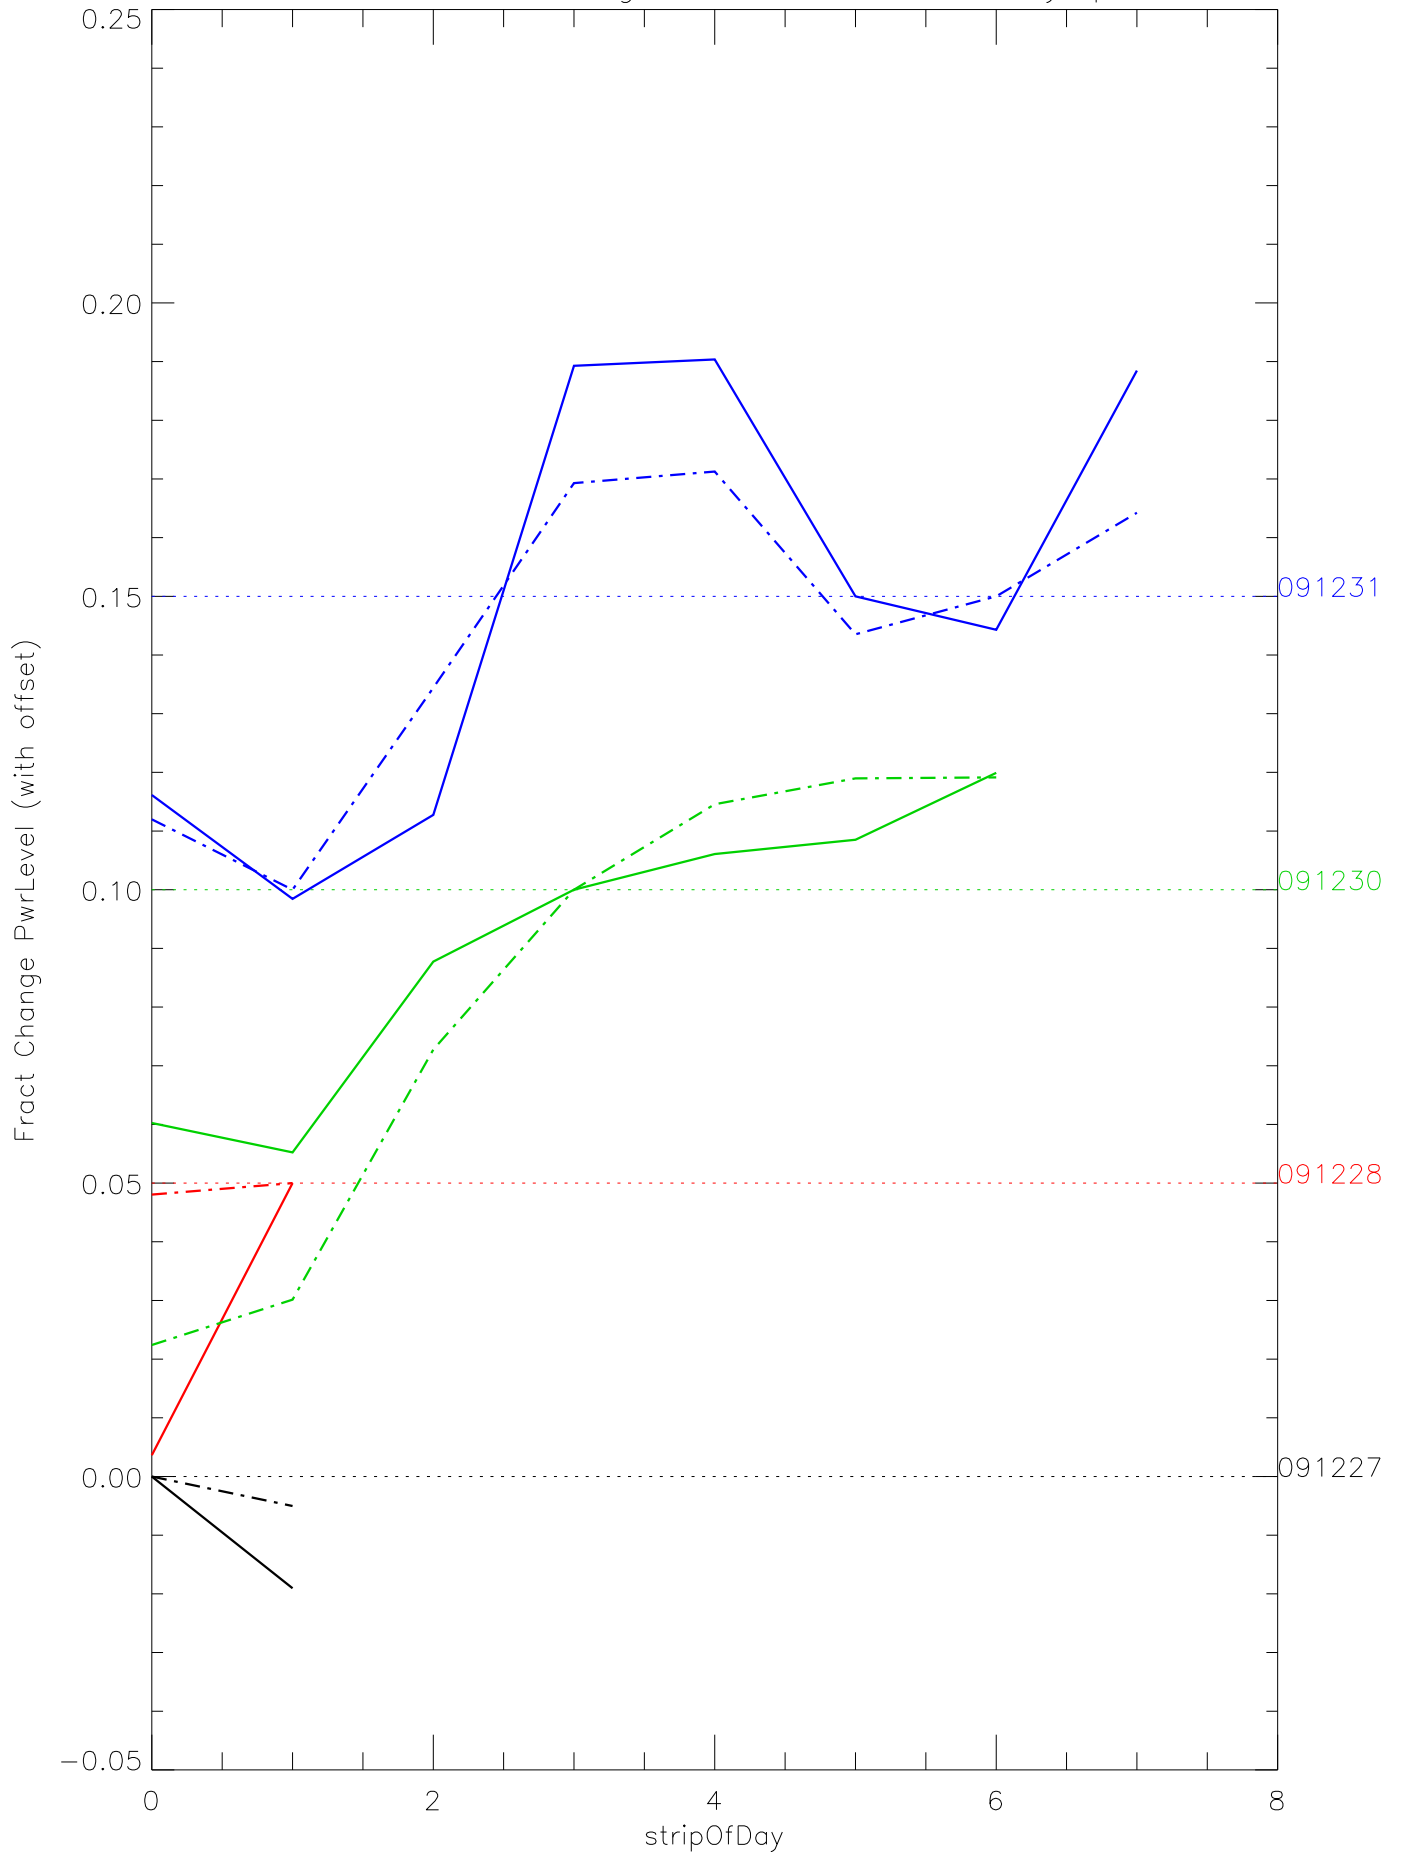

a2048 fractional change PwrLevel for each day. pixel:0

a2048 fractional change PwrLevel for each day. pixel:1

a2048 fractional change PwrLevel for each day. pixel:2

a2048 fractional change PwrLevel for each day. pixel:3

a2048 fractional change PwrLevel for each day. pixel:4

a2048 fractional change PwrLevel for each day. pixel:5

a2048 fractional change PwrLevel for each day. pixel:6