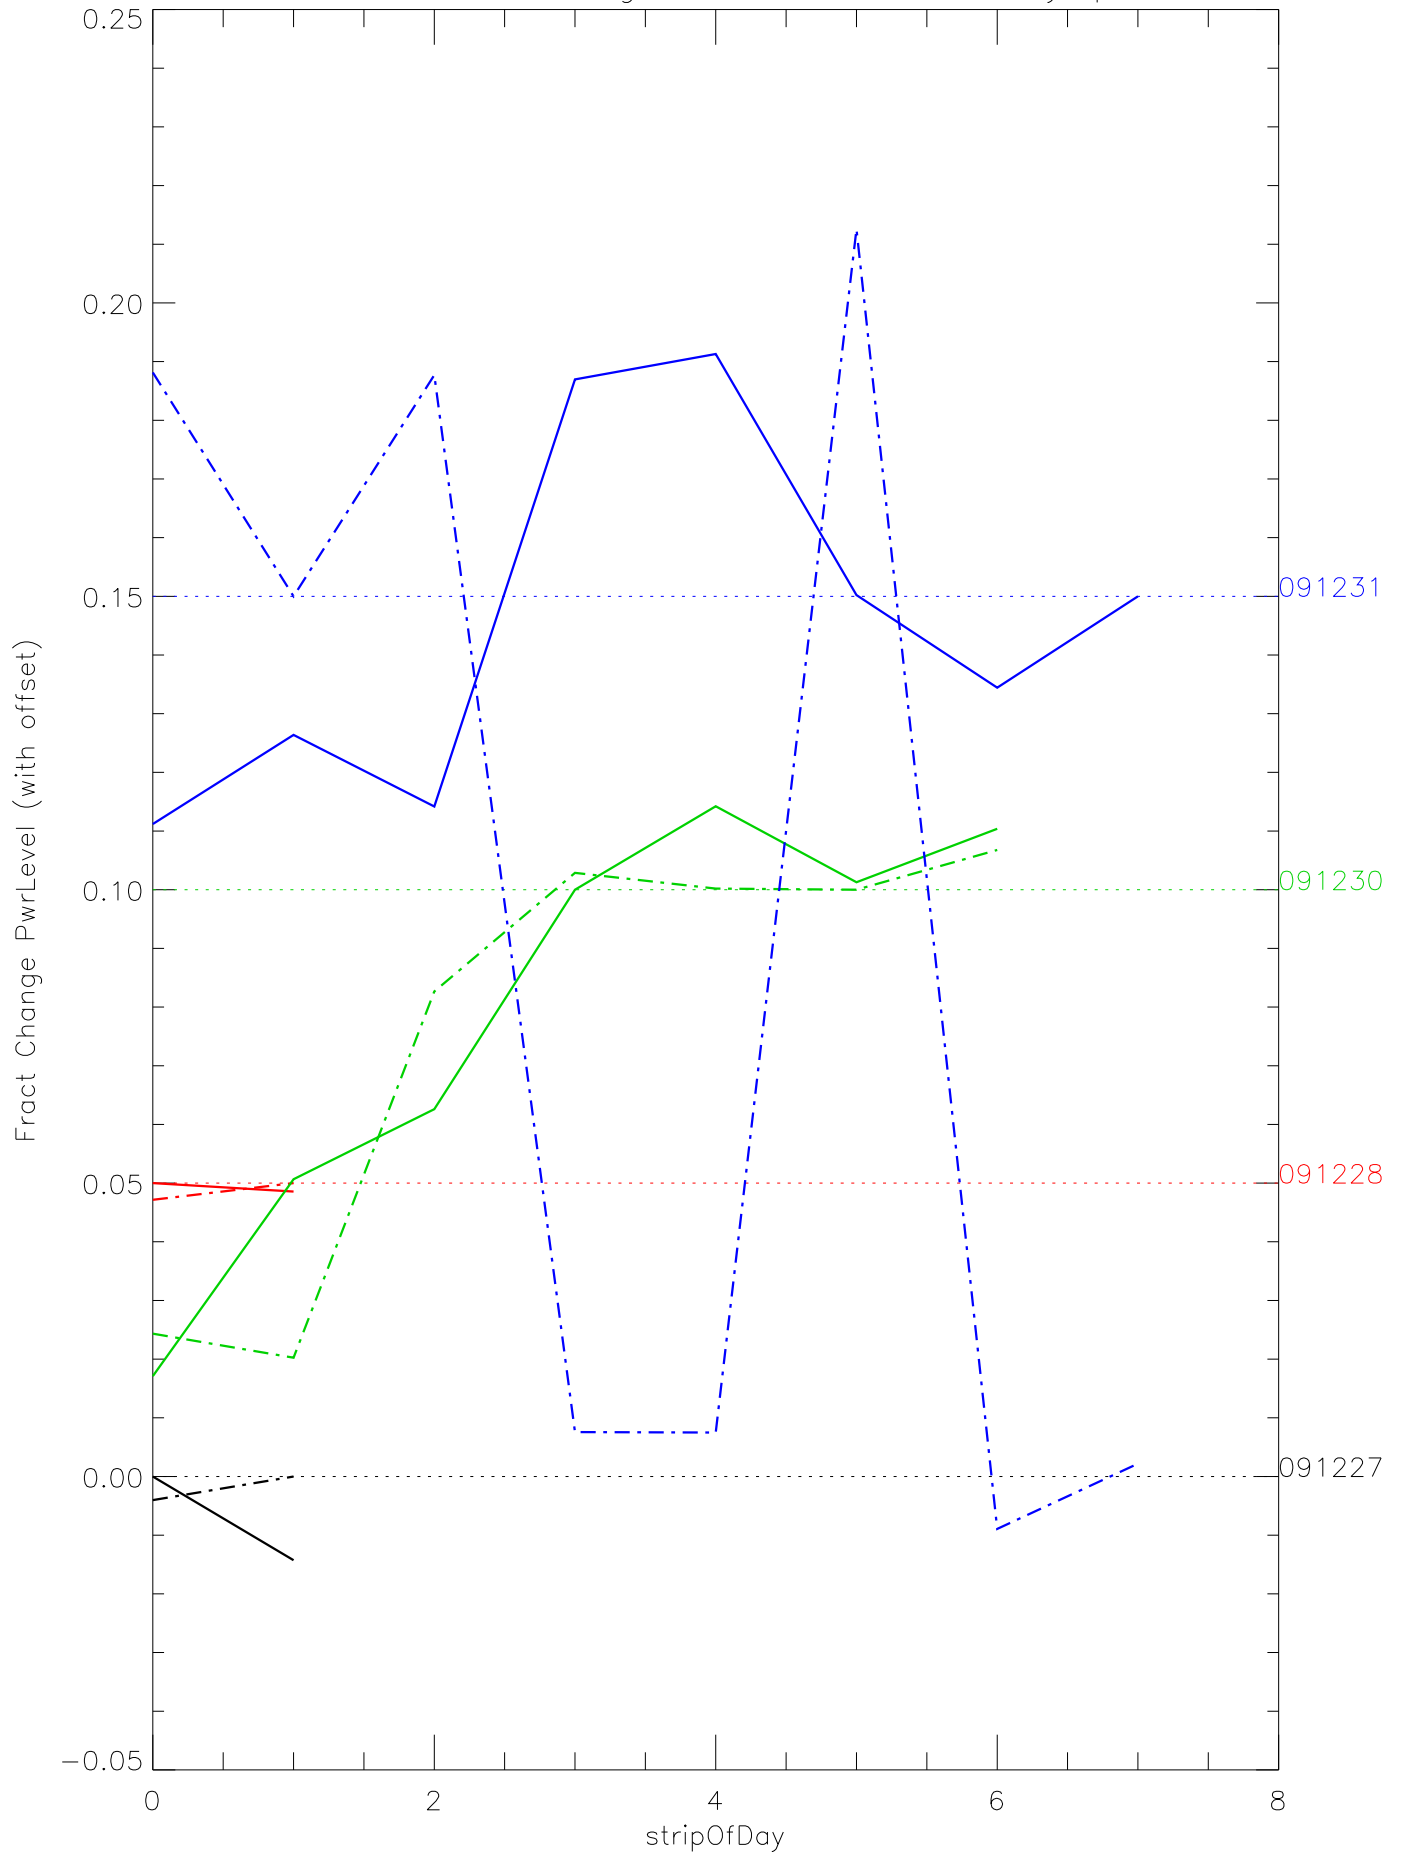

a2048 fractional change PwrLevel for each day. pixel:0

a2048 fractional change PwrLevel for each day. pixel:1

a2048 fractional change PwrLevel for each day. pixel:2

a2048 fractional change PwrLevel for each day. pixel:3

a2048 fractional change PwrLevel for each day. pixel:4

a2048 fractional change PwrLevel for each day. pixel:5

a2048 fractional change PwrLevel for each day. pixel:6