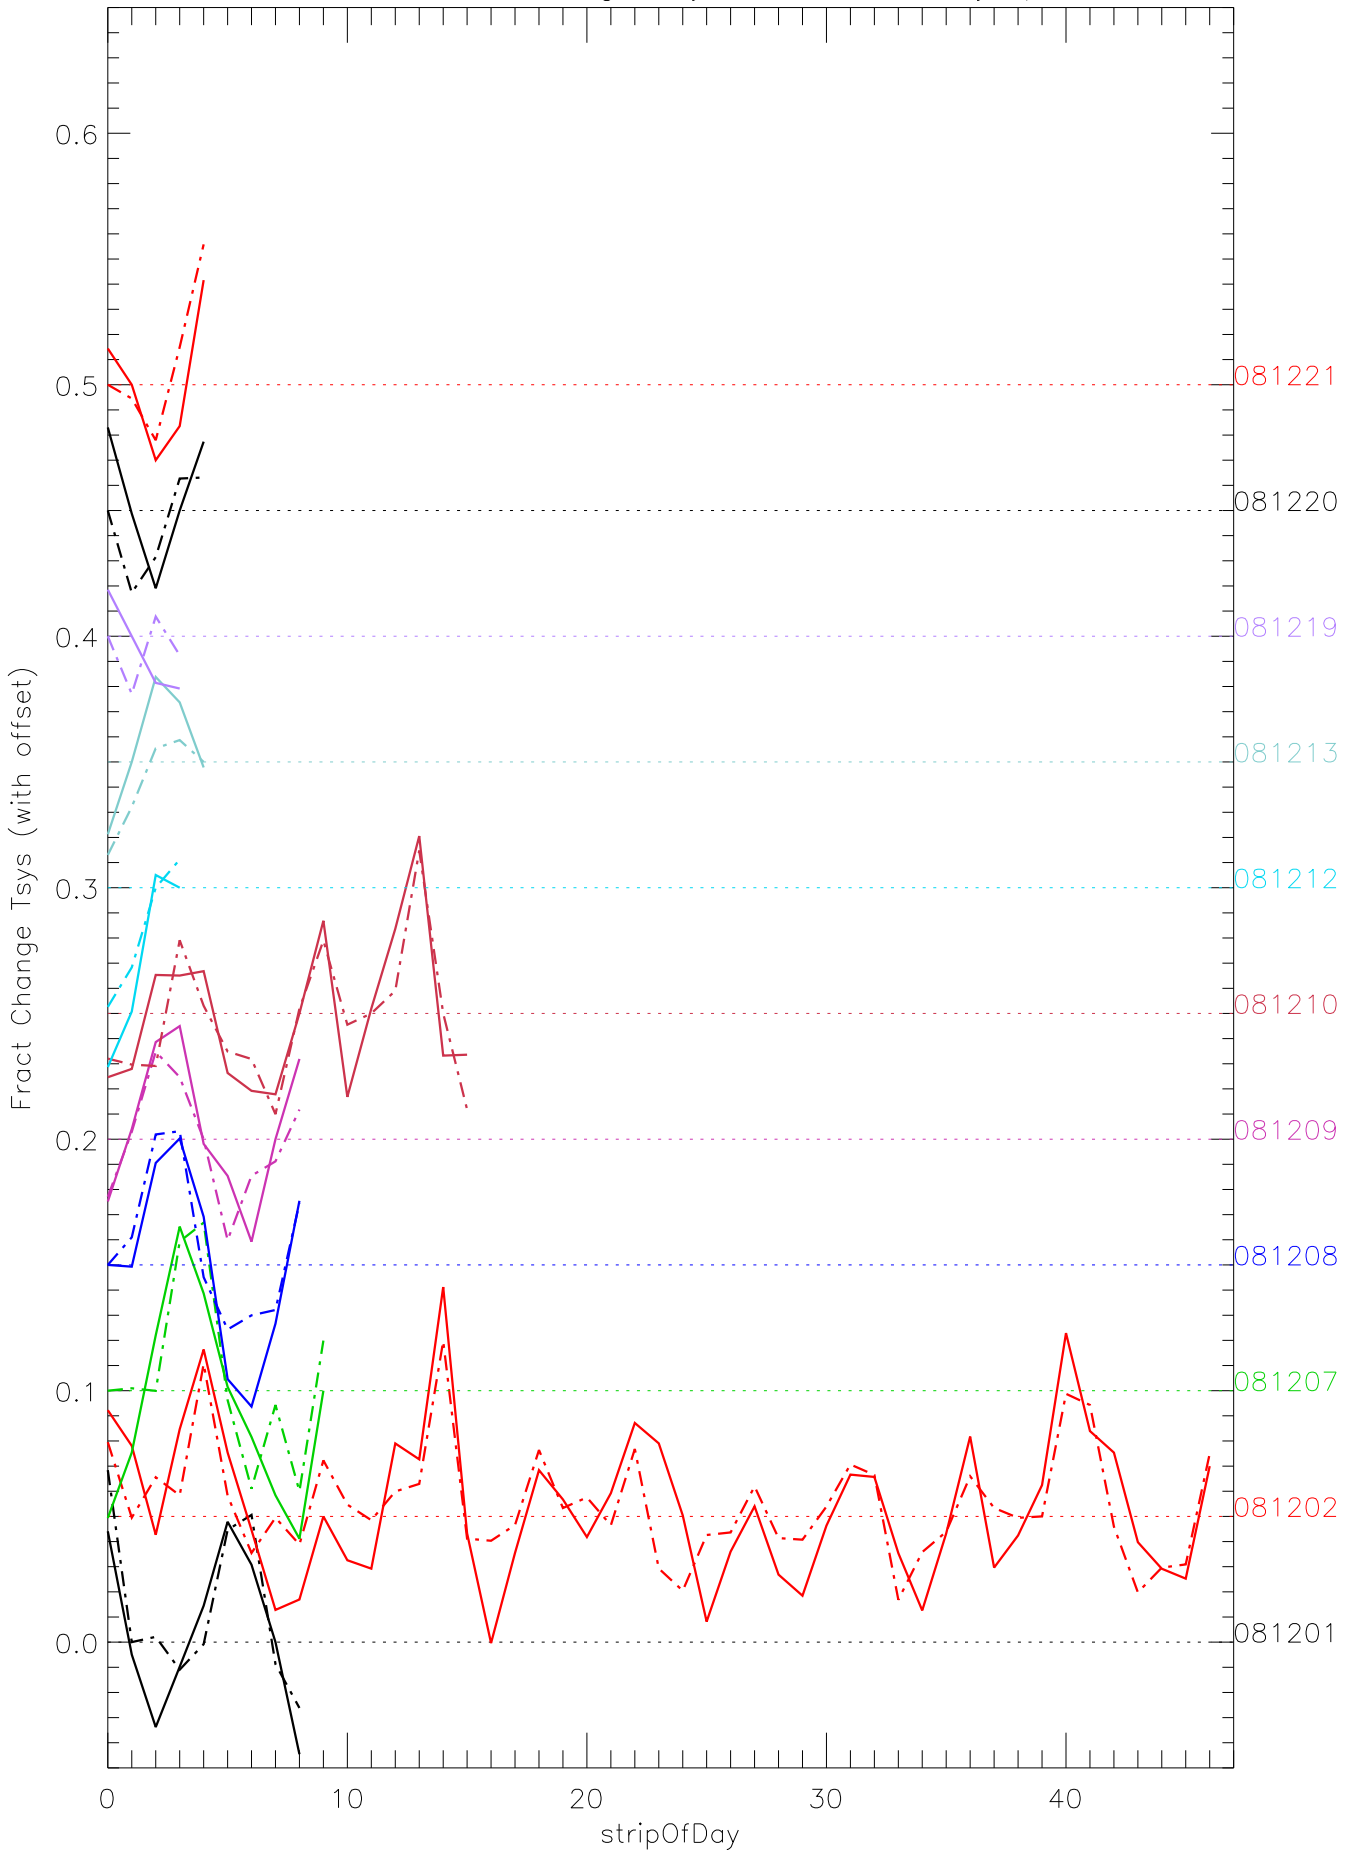

a2048 fractional change TsysK for each day. pixel:0

a2048 fractional change TsysK for each day. pixel:1

a2048 fractional change TsysK for each day. pixel:2

a2048 fractional change TsysK for each day. pixel:3

a2048 fractional change TsysK for each day. pixel:4

a2048 fractional change TsysK for each day. pixel:5

a2048 fractional change TsysK for each day. pixel:6