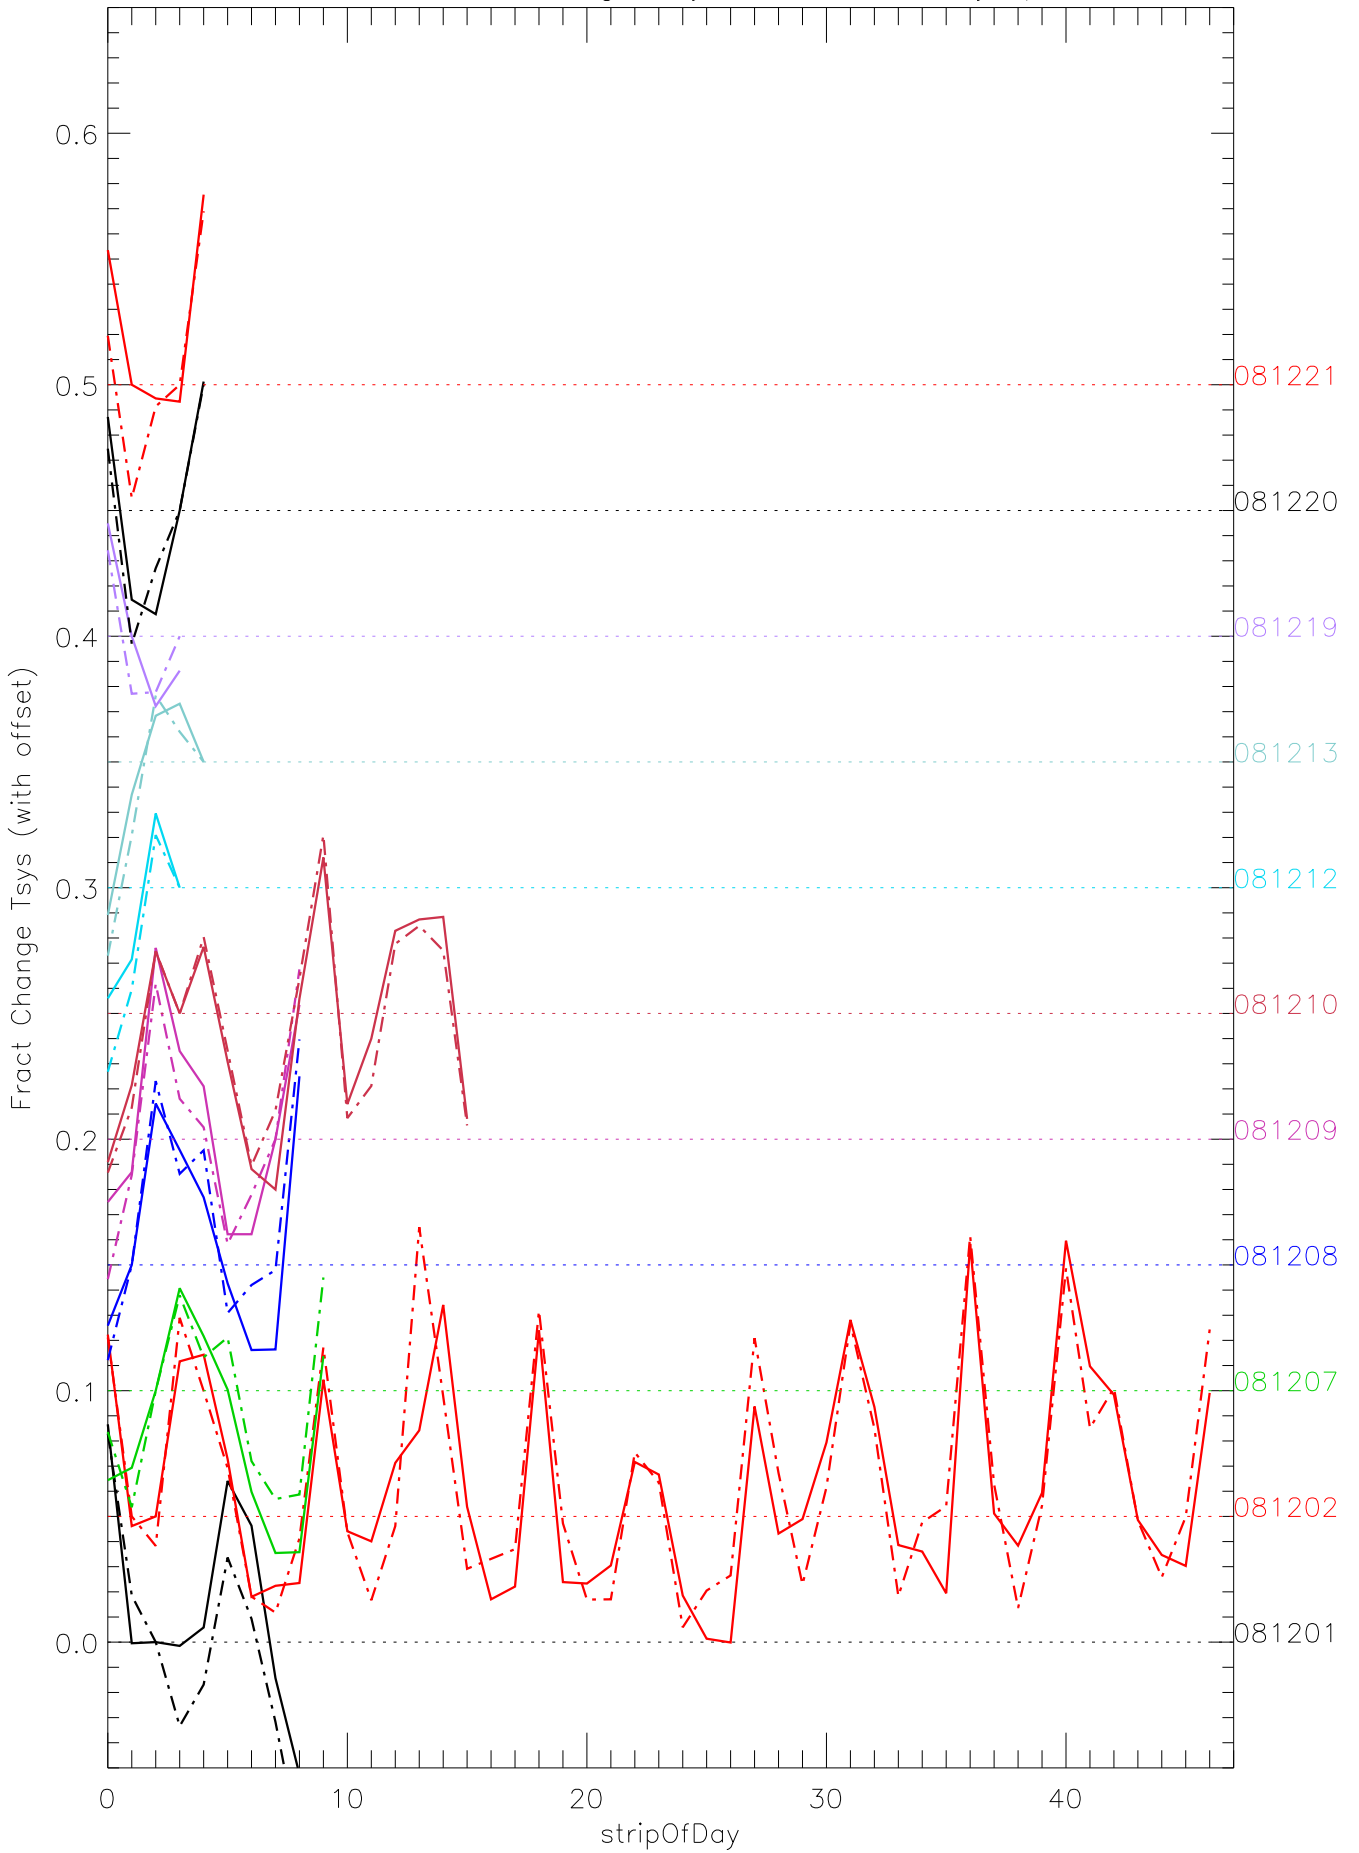

a2048 fractional change TsysK for each day. pixel:0

a2048 fractional change TsysK for each day. pixel:1

a2048 fractional change TsysK for each day. pixel:2

a2048 fractional change TsysK for each day. pixel:3

a2048 fractional change TsysK for each day. pixel:4

a2048 fractional change TsysK for each day. pixel:5

a2048 fractional change TsysK for each day. pixel:6