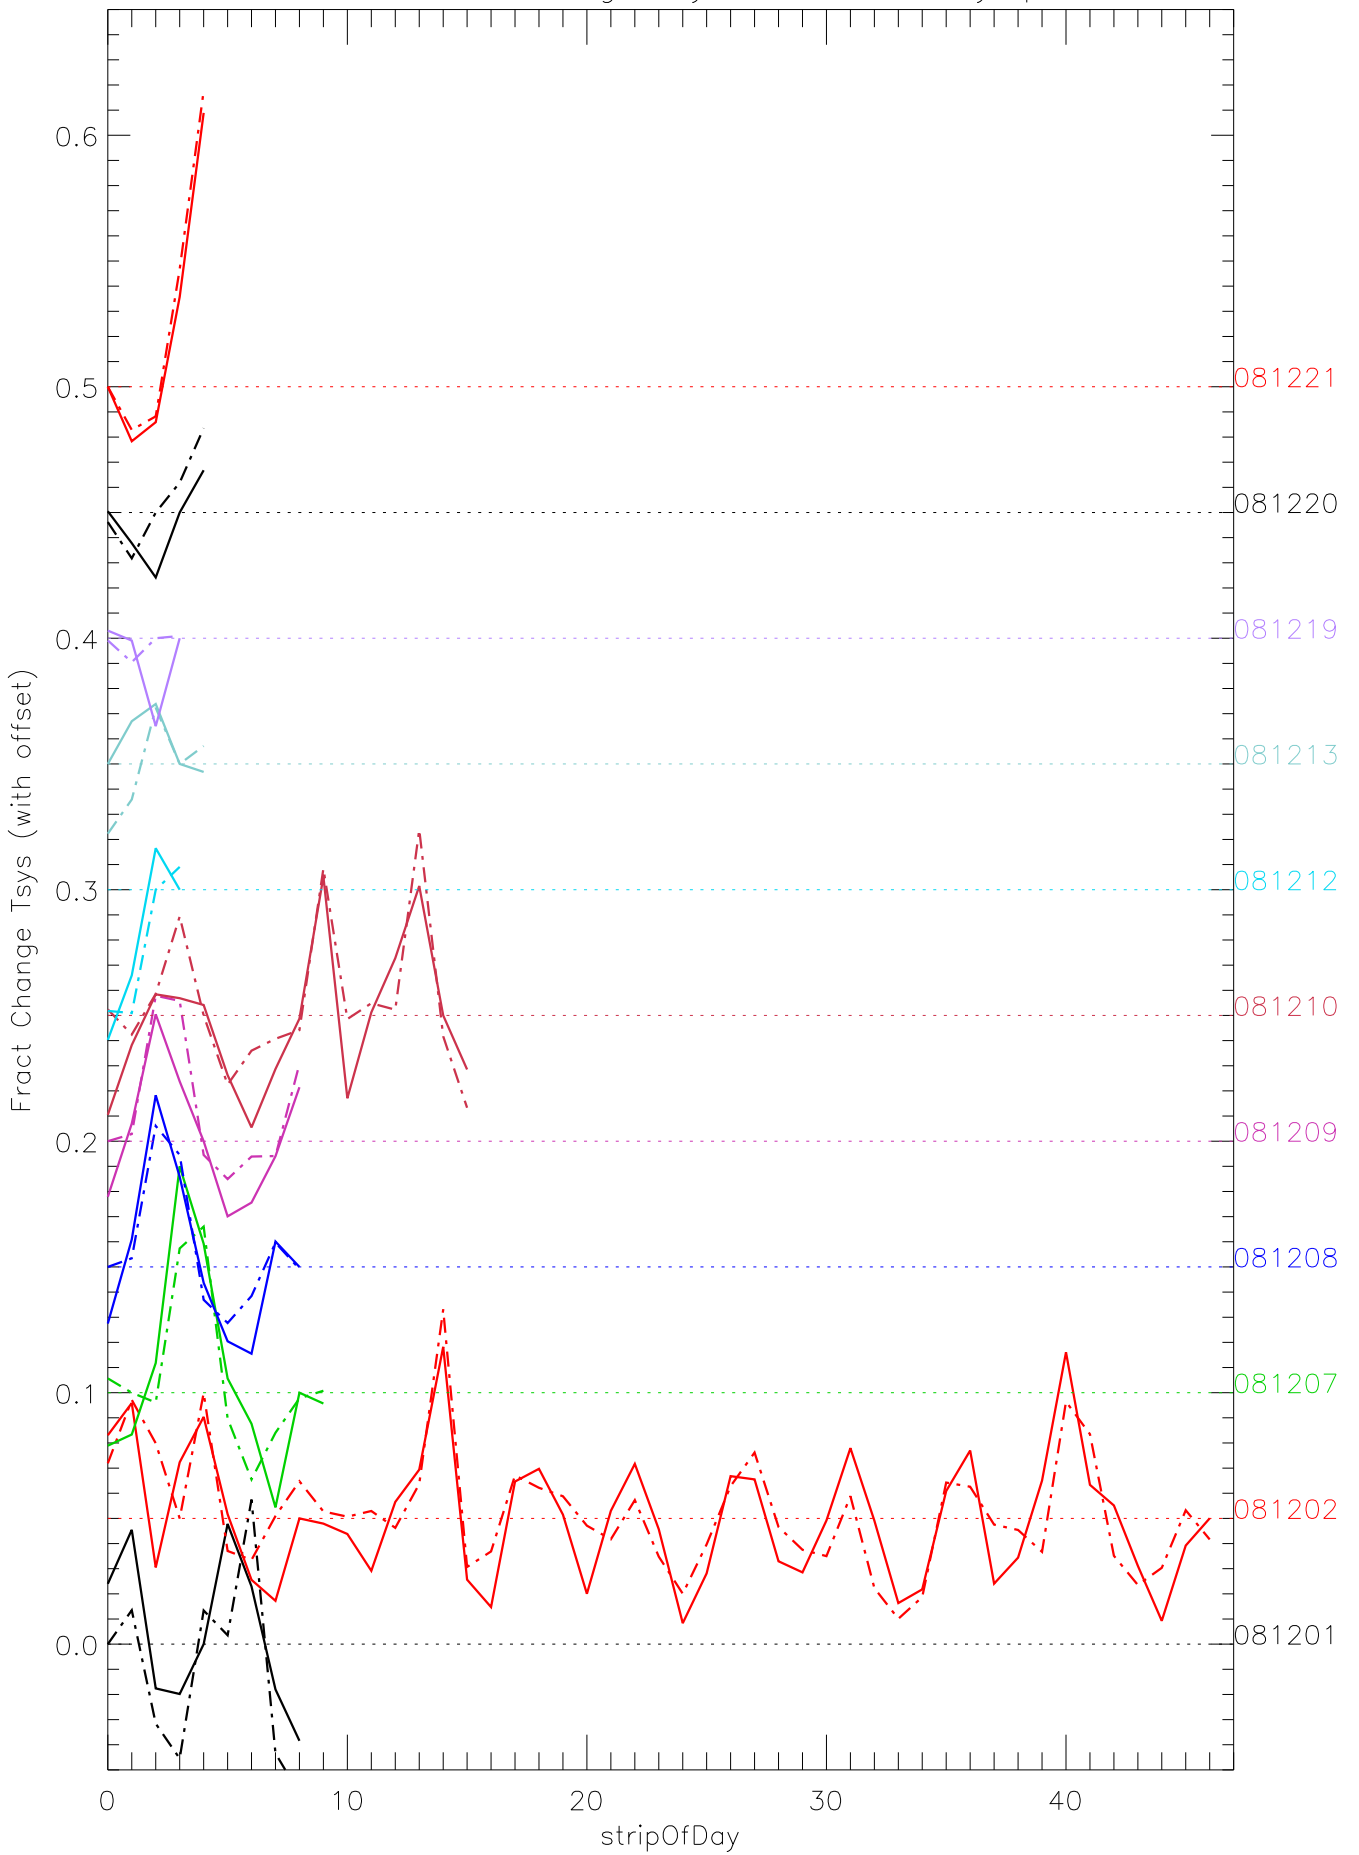

a2048 fractional change TsysK for each day. pixel:0

a2048 fractional change TsysK for each day. pixel:1

a2048 fractional change TsysK for each day. pixel:2

a2048 fractional change TsysK for each day. pixel:3

a2048 fractional change TsysK for each day. pixel:4

a2048 fractional change TsysK for each day. pixel:5

a2048 fractional change TsysK for each day. pixel:6