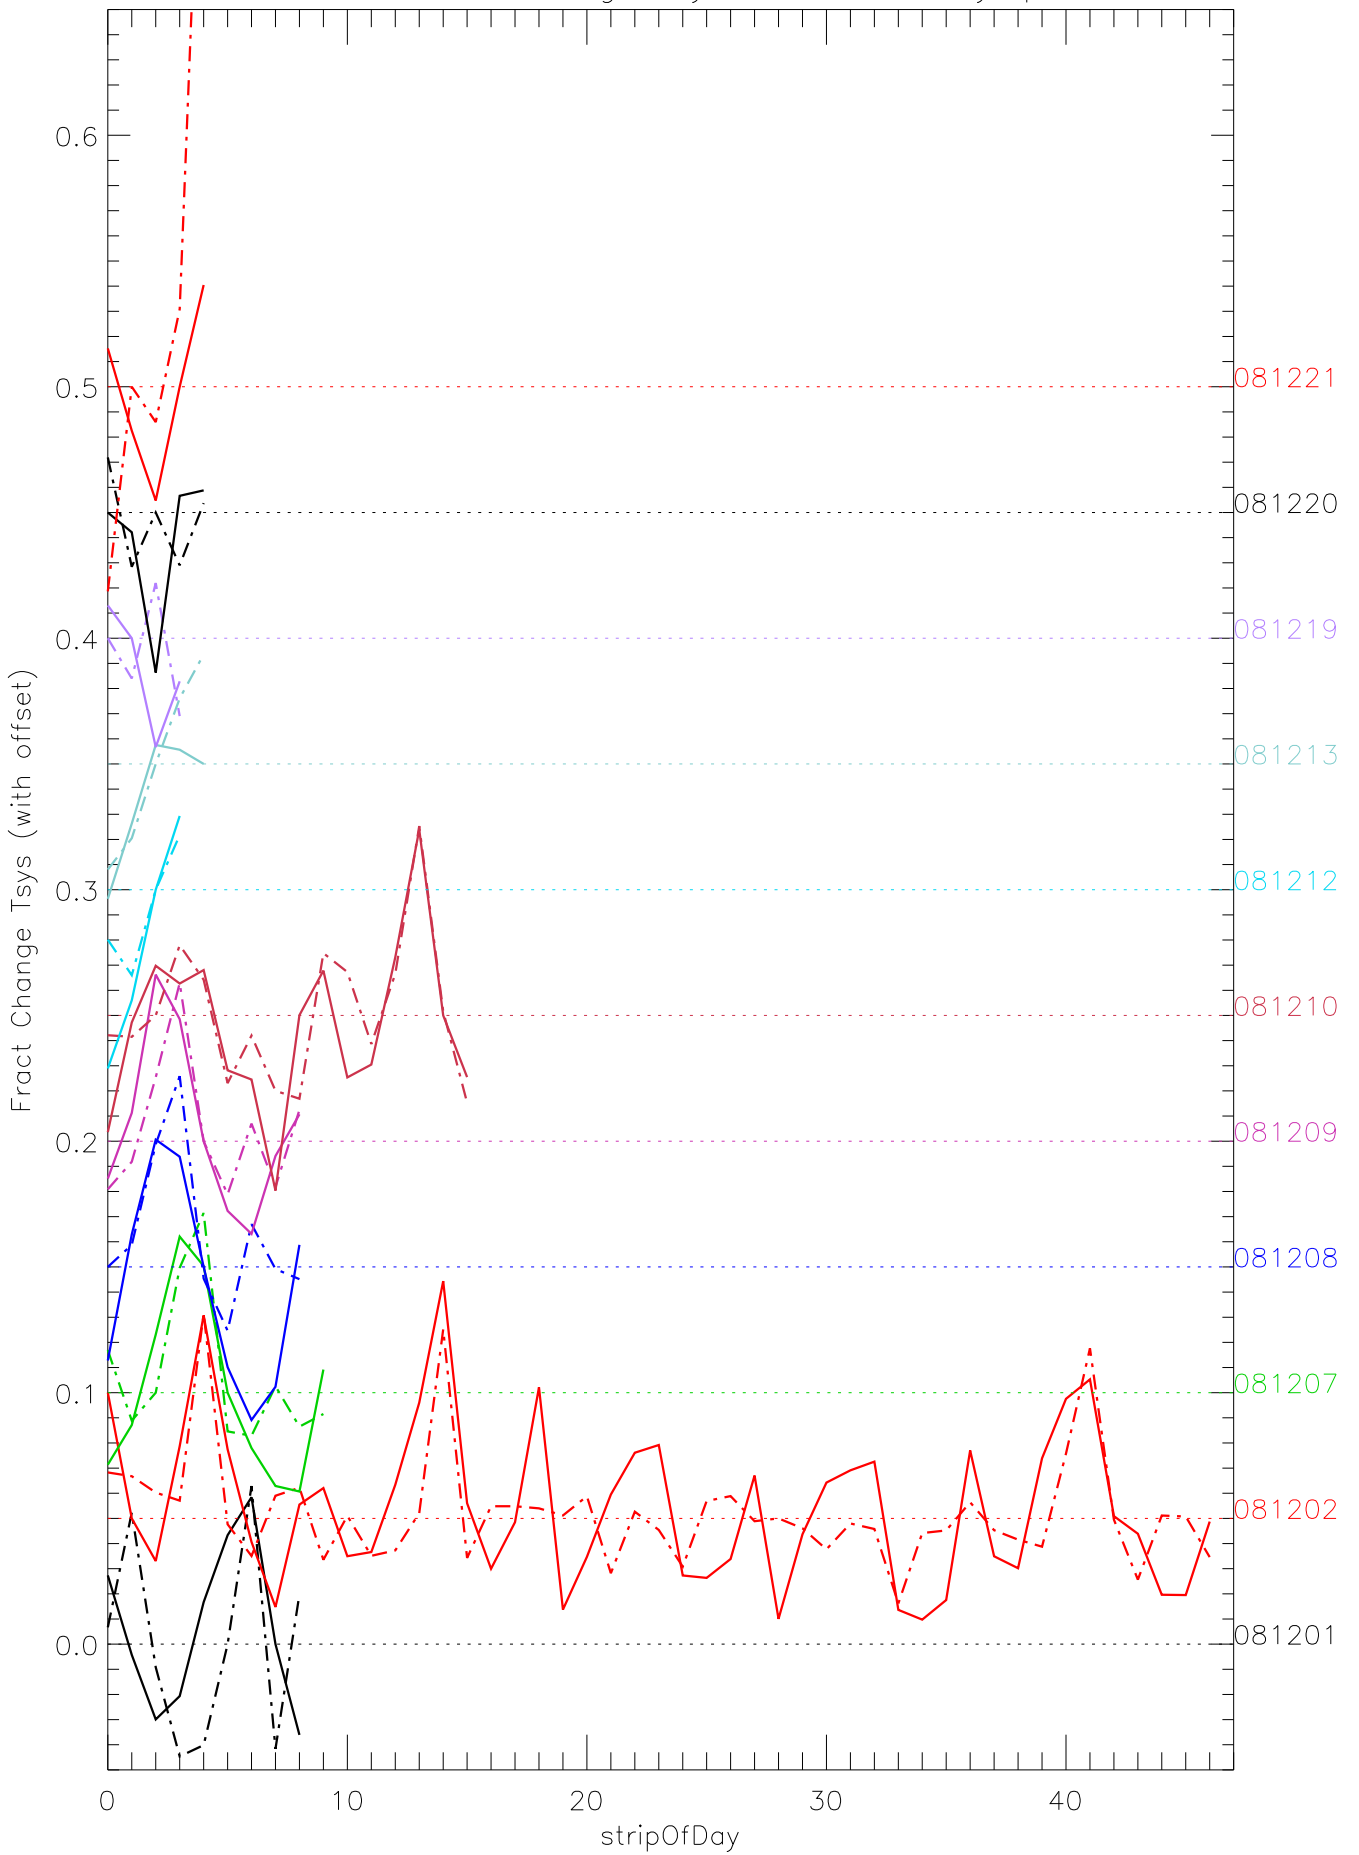

a2048 fractional change TsysK for each day. pixel:0

a2048 fractional change TsysK for each day. pixel:1

a2048 fractional change TsysK for each day. pixel:2

a2048 fractional change TsysK for each day. pixel:3

a2048 fractional change TsysK for each day. pixel:4

a2048 fractional change TsysK for each day. pixel:5

a2048 fractional change TsysK for each day. pixel:6