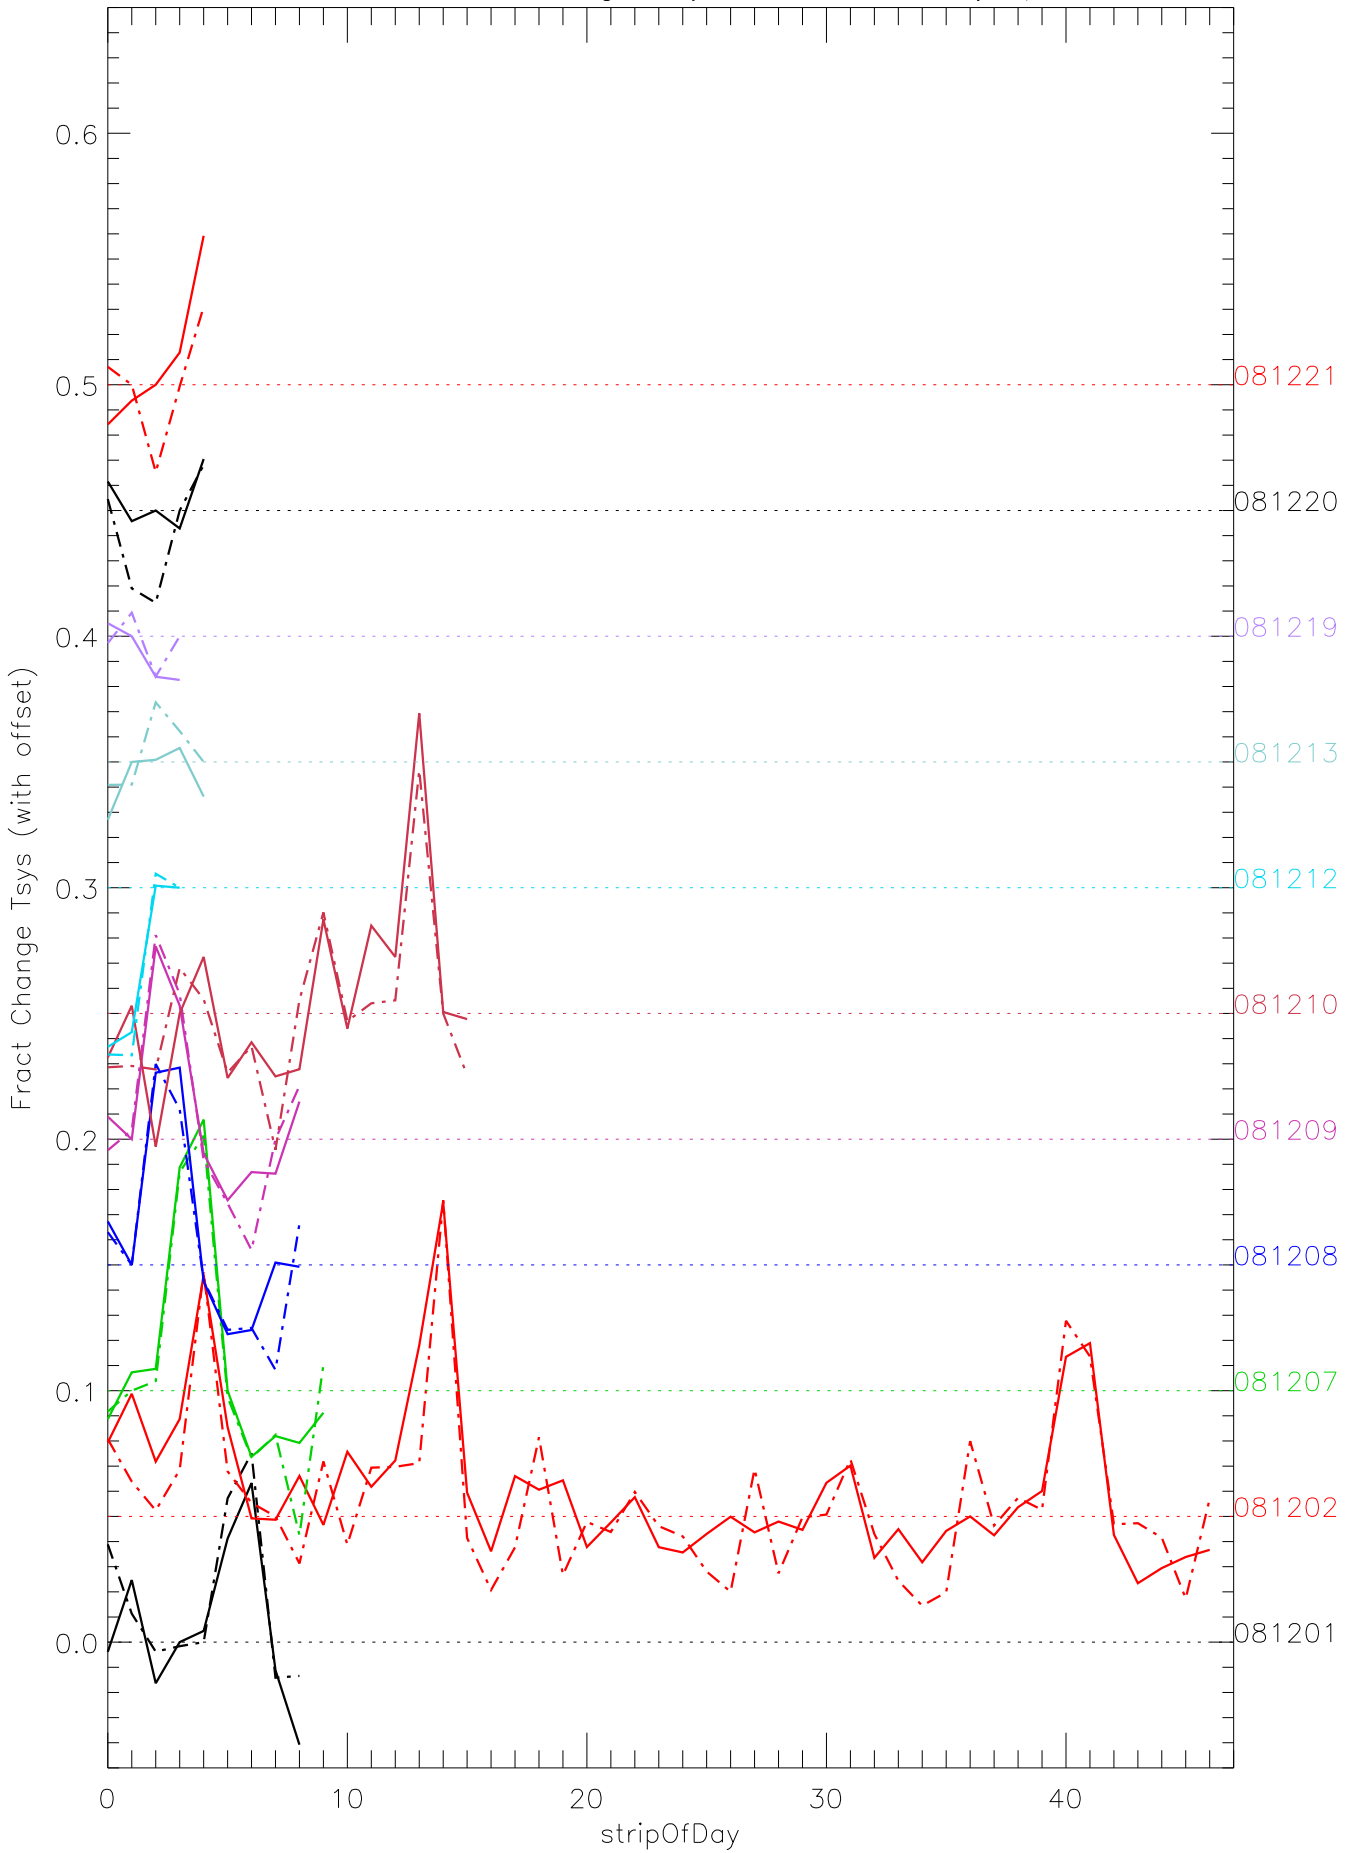

a2048 fractional change TsysK for each day. pixel:0

a2048 fractional change TsysK for each day. pixel:1

a2048 fractional change TsysK for each day. pixel:2

a2048 fractional change TsysK for each day. pixel:3

a2048 fractional change TsysK for each day. pixel:4

a2048 fractional change TsysK for each day. pixel:5

a2048 fractional change TsysK for each day. pixel:6