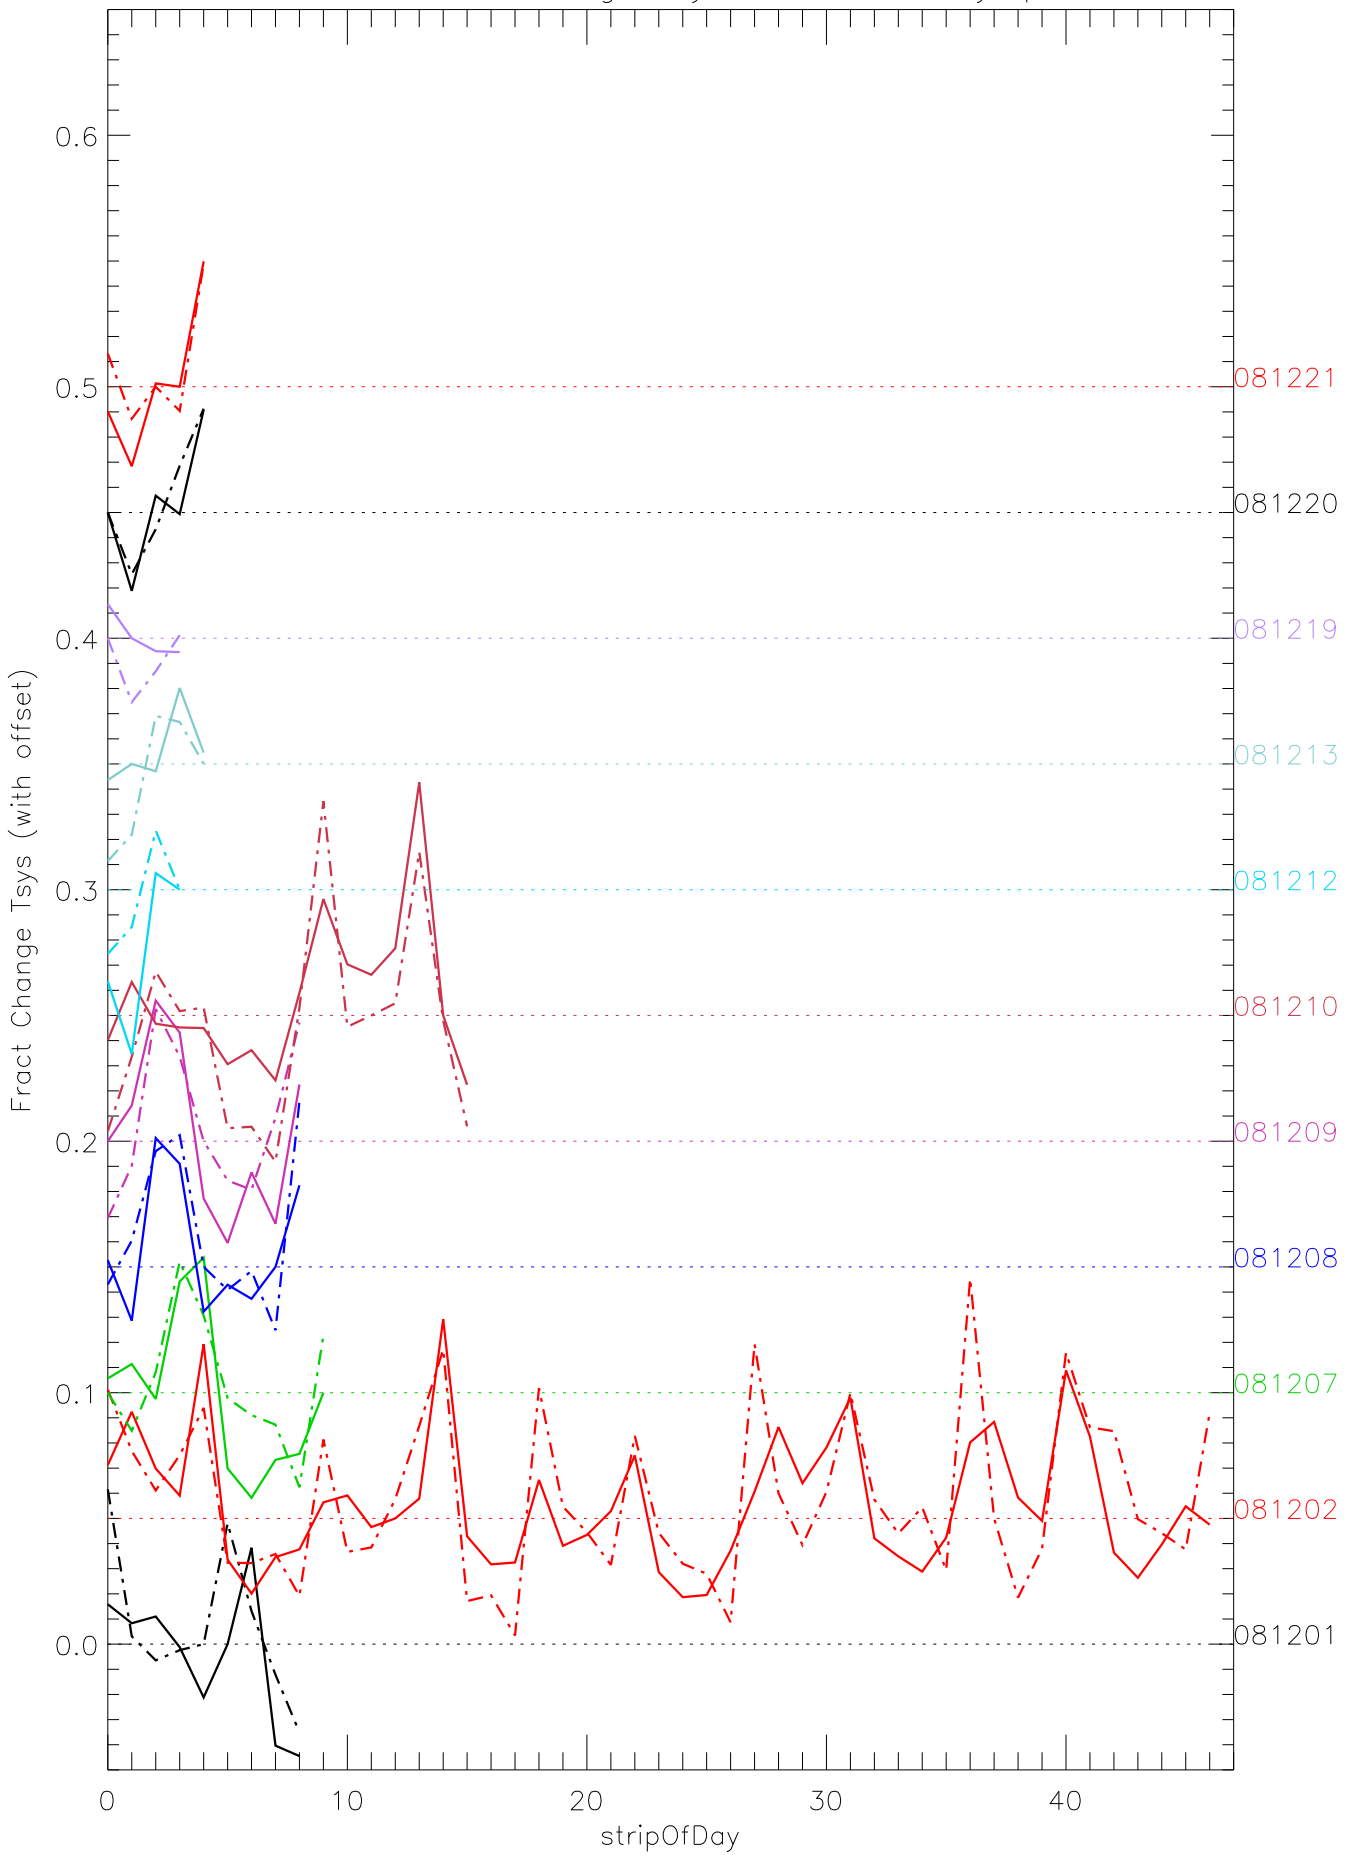

a2048 fractional change TsysK for each day. pixel:0

a2048 fractional change TsysK for each day. pixel:1

a2048 fractional change TsysK for each day. pixel:2

a2048 fractional change TsysK for each day. pixel:3

a2048 fractional change TsysK for each day. pixel:4

a2048 fractional change TsysK for each day. pixel:5

a2048 fractional change TsysK for each day. pixel:6