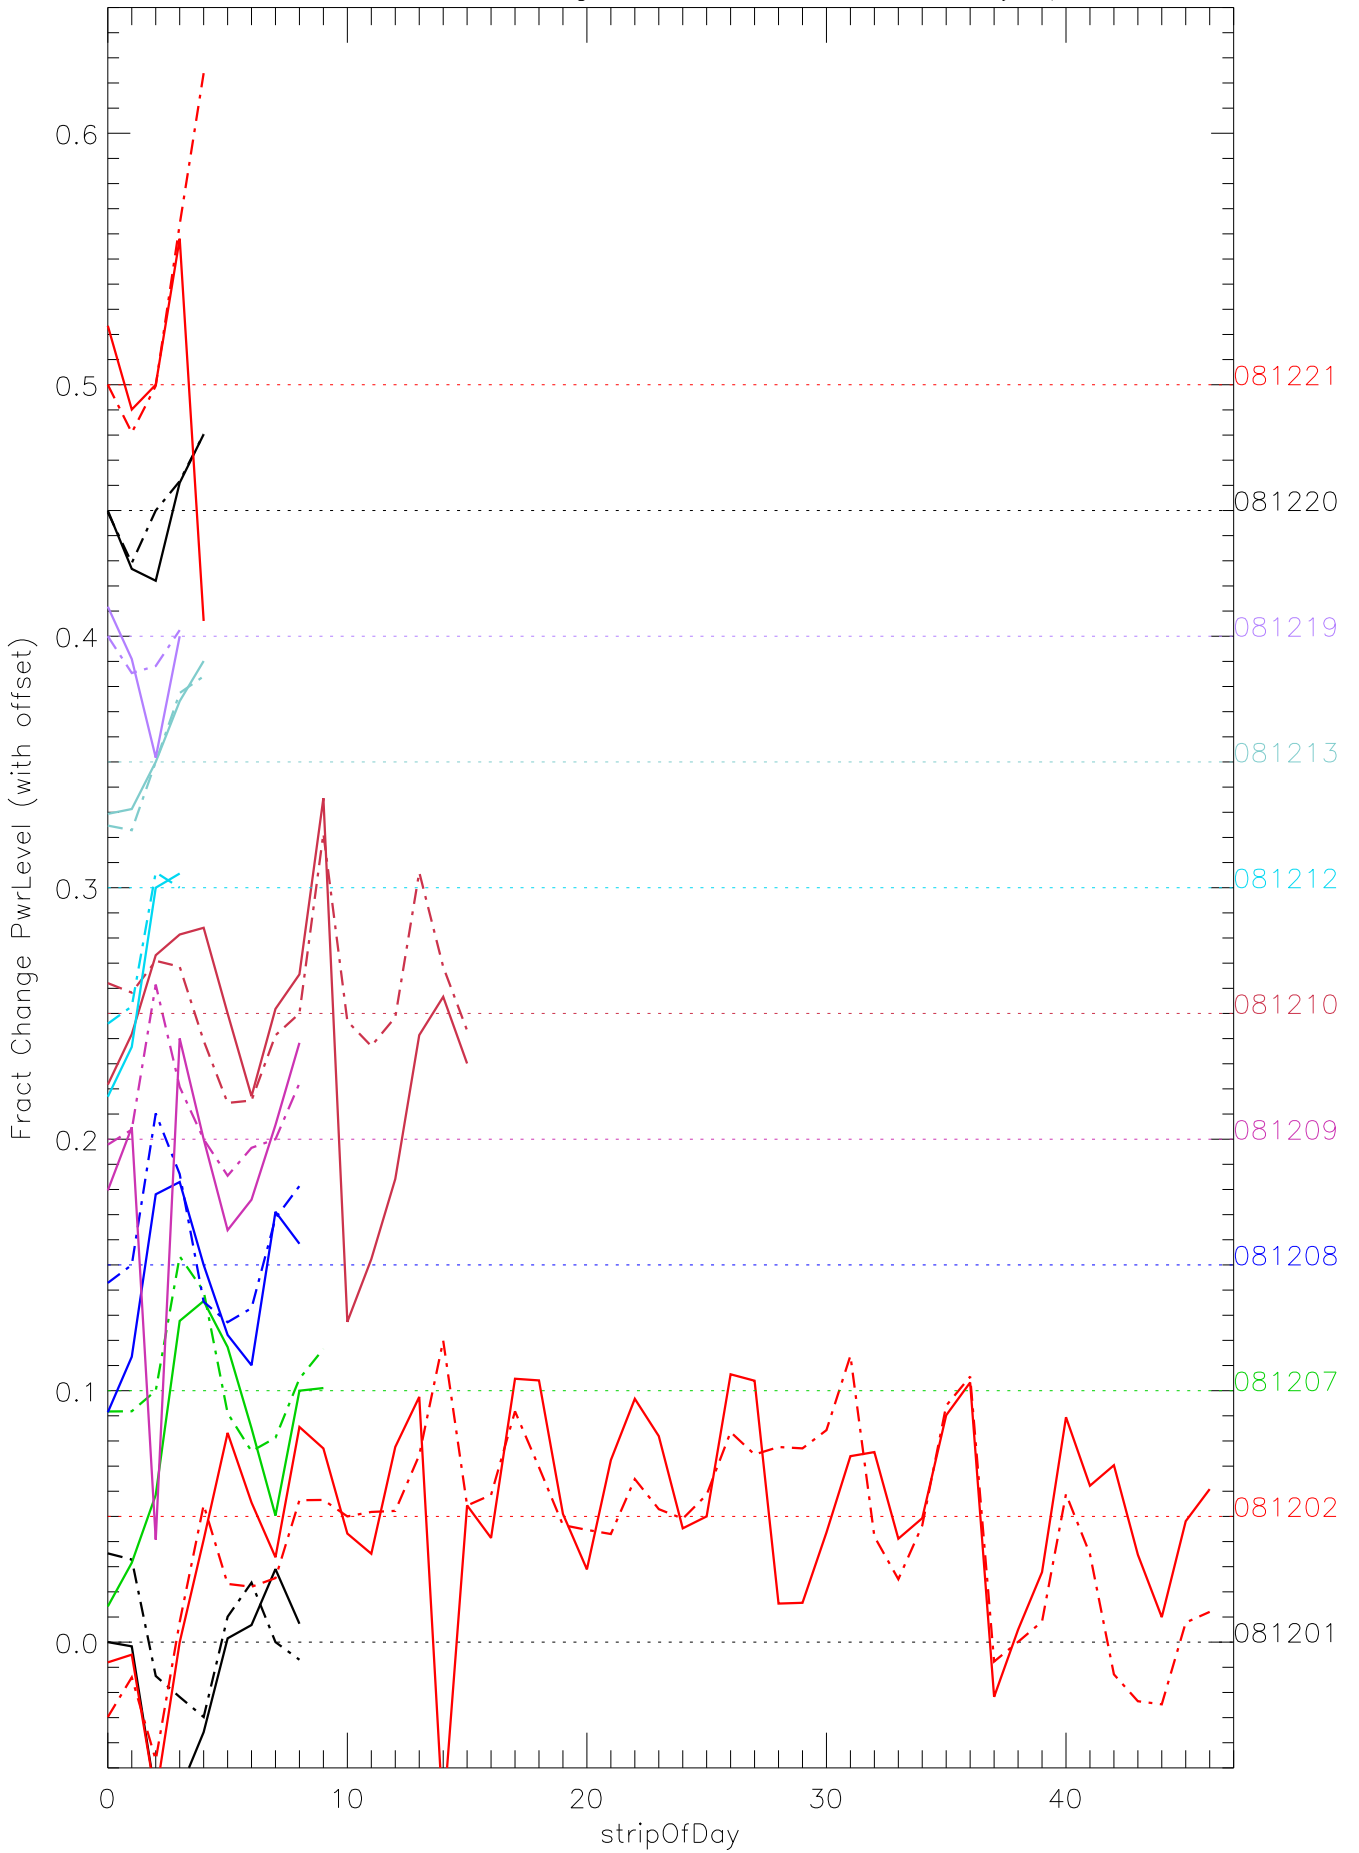

a2048 fractional change PwrLevel for each day. pixel:0

a2048 fractional change PwrLevel for each day. pixel:1

a2048 fractional change PwrLevel for each day. pixel:2

a2048 fractional change PwrLevel for each day. pixel:3

a2048 fractional change PwrLevel for each day. pixel:4

a2048 fractional change PwrLevel for each day. pixel:5

a2048 fractional change PwrLevel for each day. pixel:6