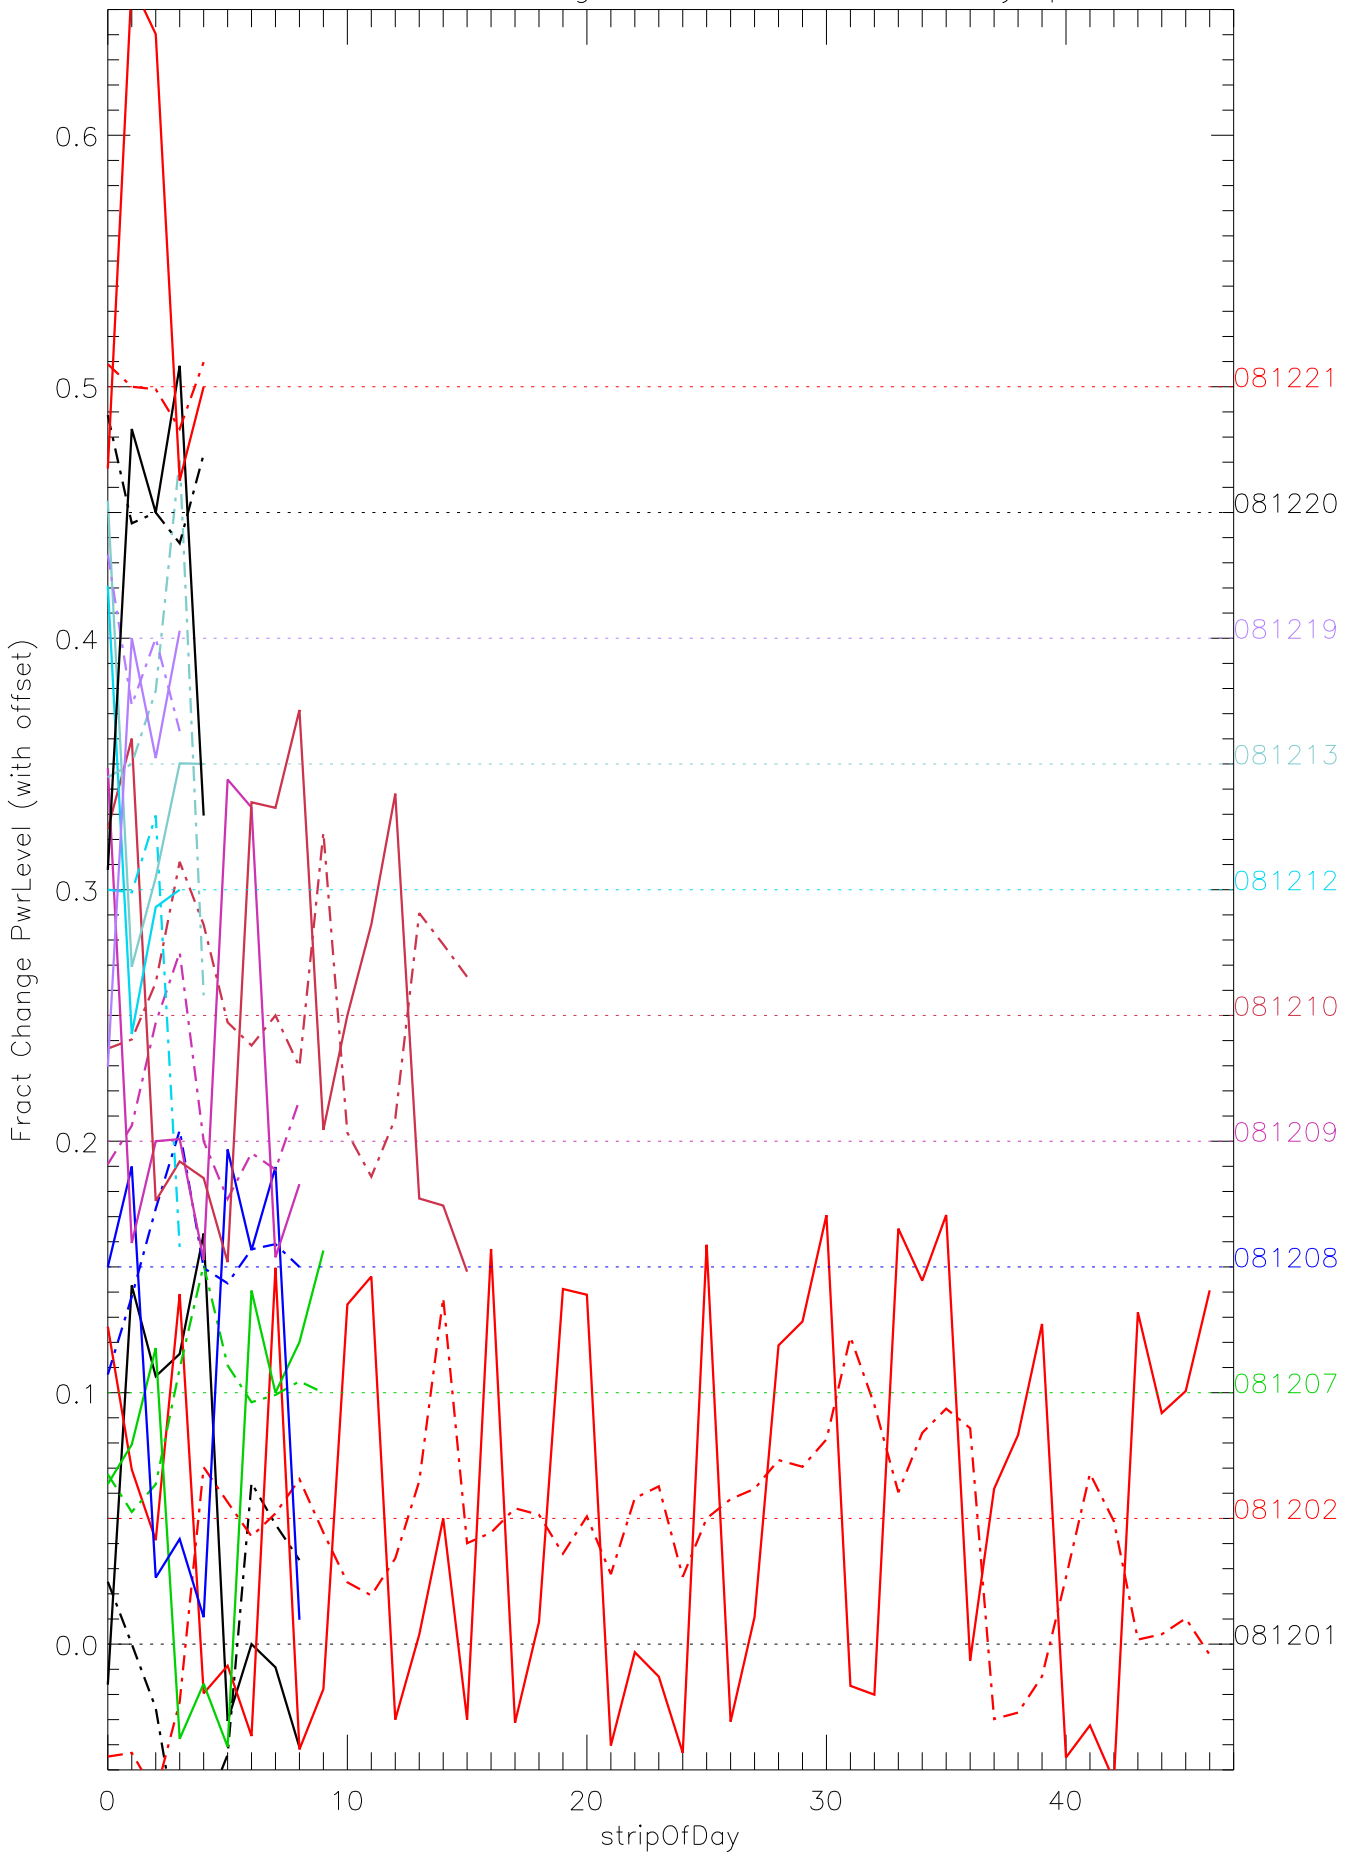

a2048 fractional change PwrLevel for each day. pixel:0

a2048 fractional change PwrLevel for each day. pixel:1

a2048 fractional change PwrLevel for each day. pixel:2

a2048 fractional change PwrLevel for each day. pixel:3

a2048 fractional change PwrLevel for each day. pixel:4

a2048 fractional change PwrLevel for each day. pixel:5

a2048 fractional change PwrLevel for each day. pixel:6