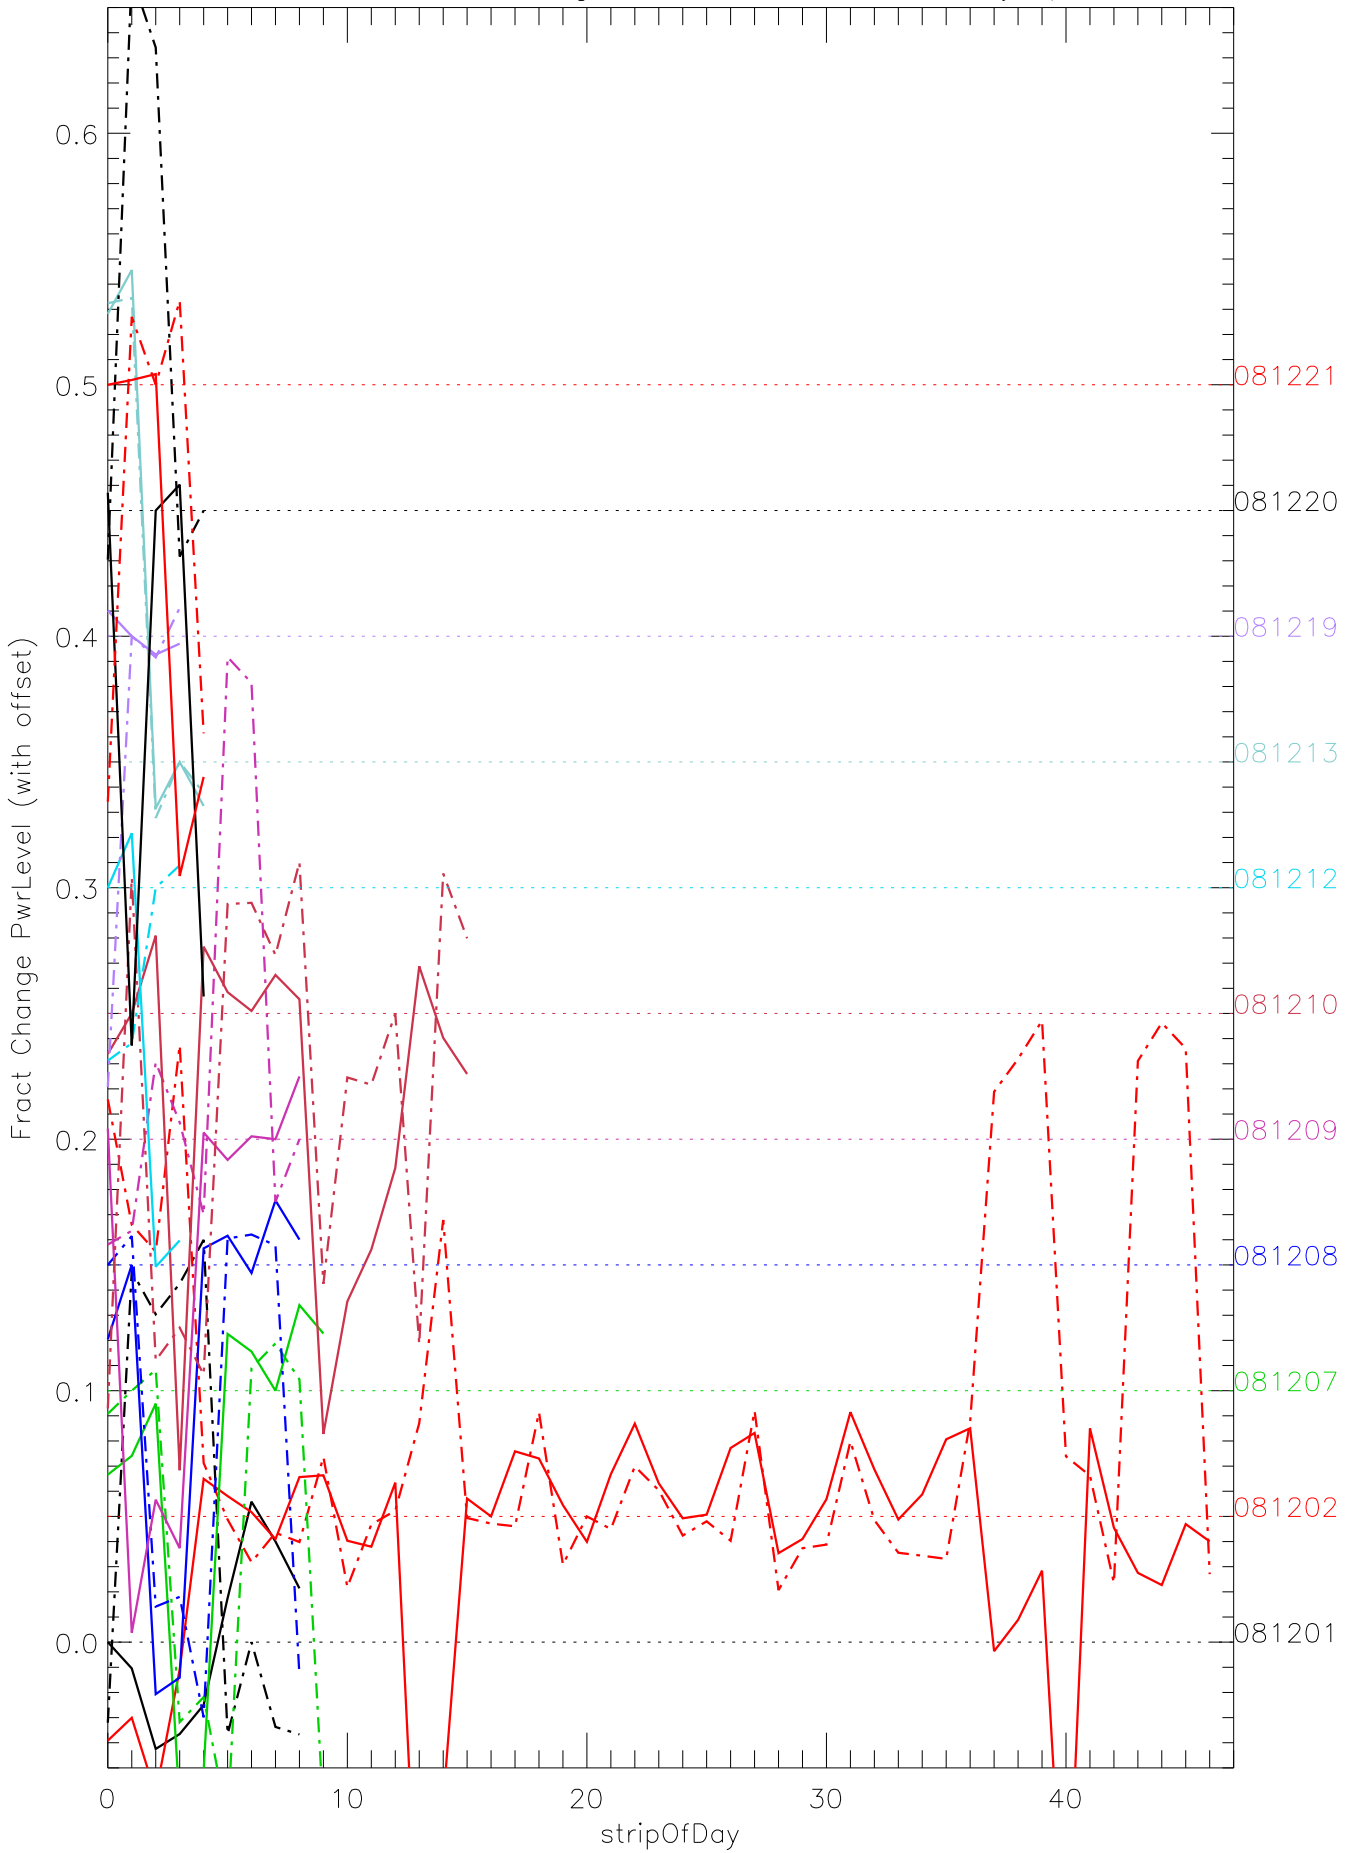

a2048 fractional change PwrLevel for each day. pixel:0

a2048 fractional change PwrLevel for each day. pixel:1

a2048 fractional change PwrLevel for each day. pixel:2

a2048 fractional change PwrLevel for each day. pixel:3

a2048 fractional change PwrLevel for each day. pixel:4

a2048 fractional change PwrLevel for each day. pixel:5

a2048 fractional change PwrLevel for each day. pixel:6