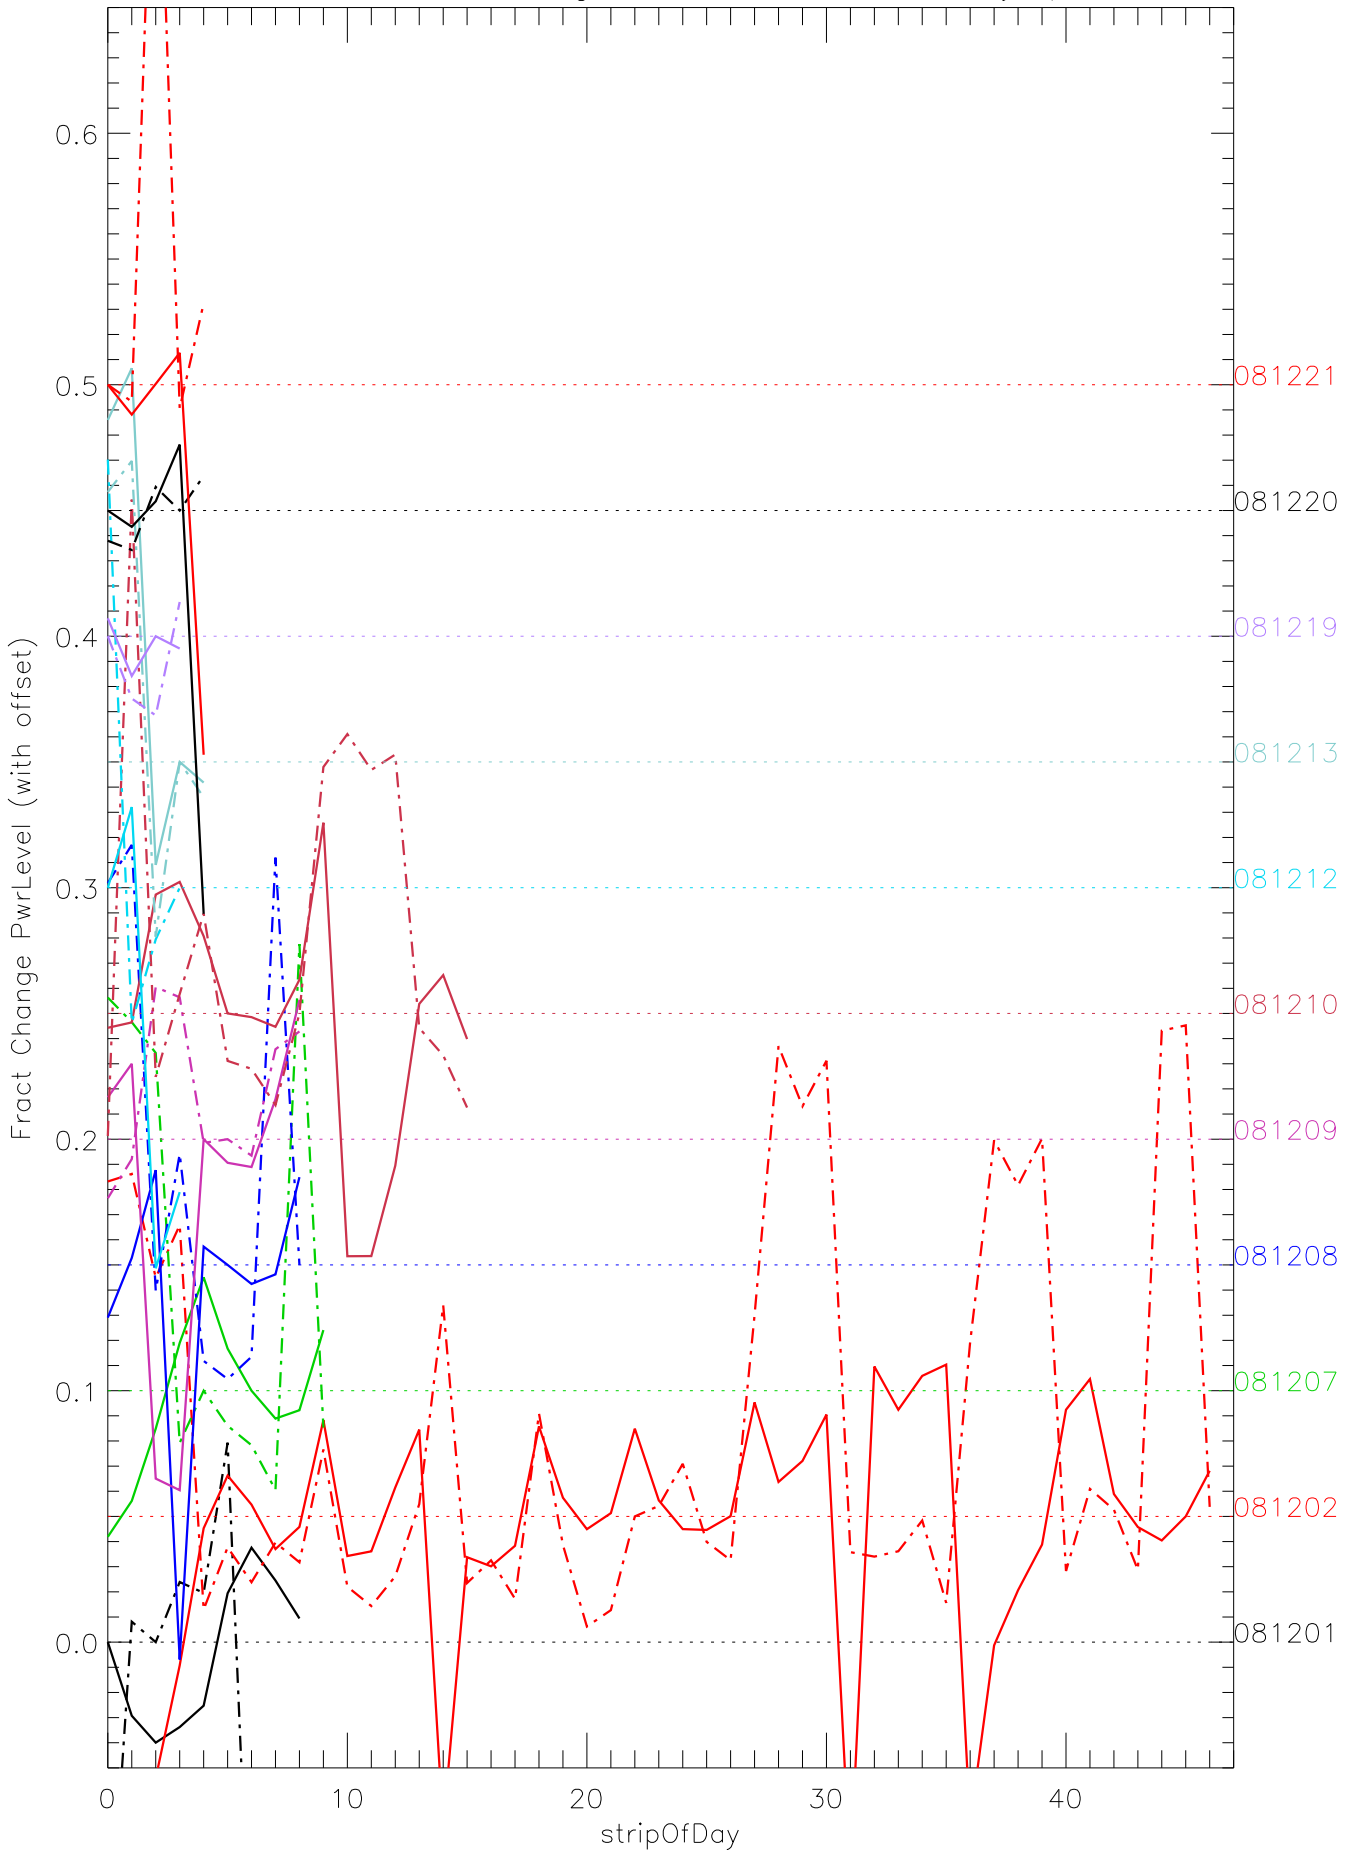

a2048 fractional change PwrLevel for each day. pixel:0

a2048 fractional change PwrLevel for each day. pixel:1

a2048 fractional change PwrLevel for each day. pixel:2

a2048 fractional change PwrLevel for each day. pixel:3

a2048 fractional change PwrLevel for each day. pixel:4

a2048 fractional change PwrLevel for each day. pixel:5

a2048 fractional change PwrLevel for each day. pixel:6