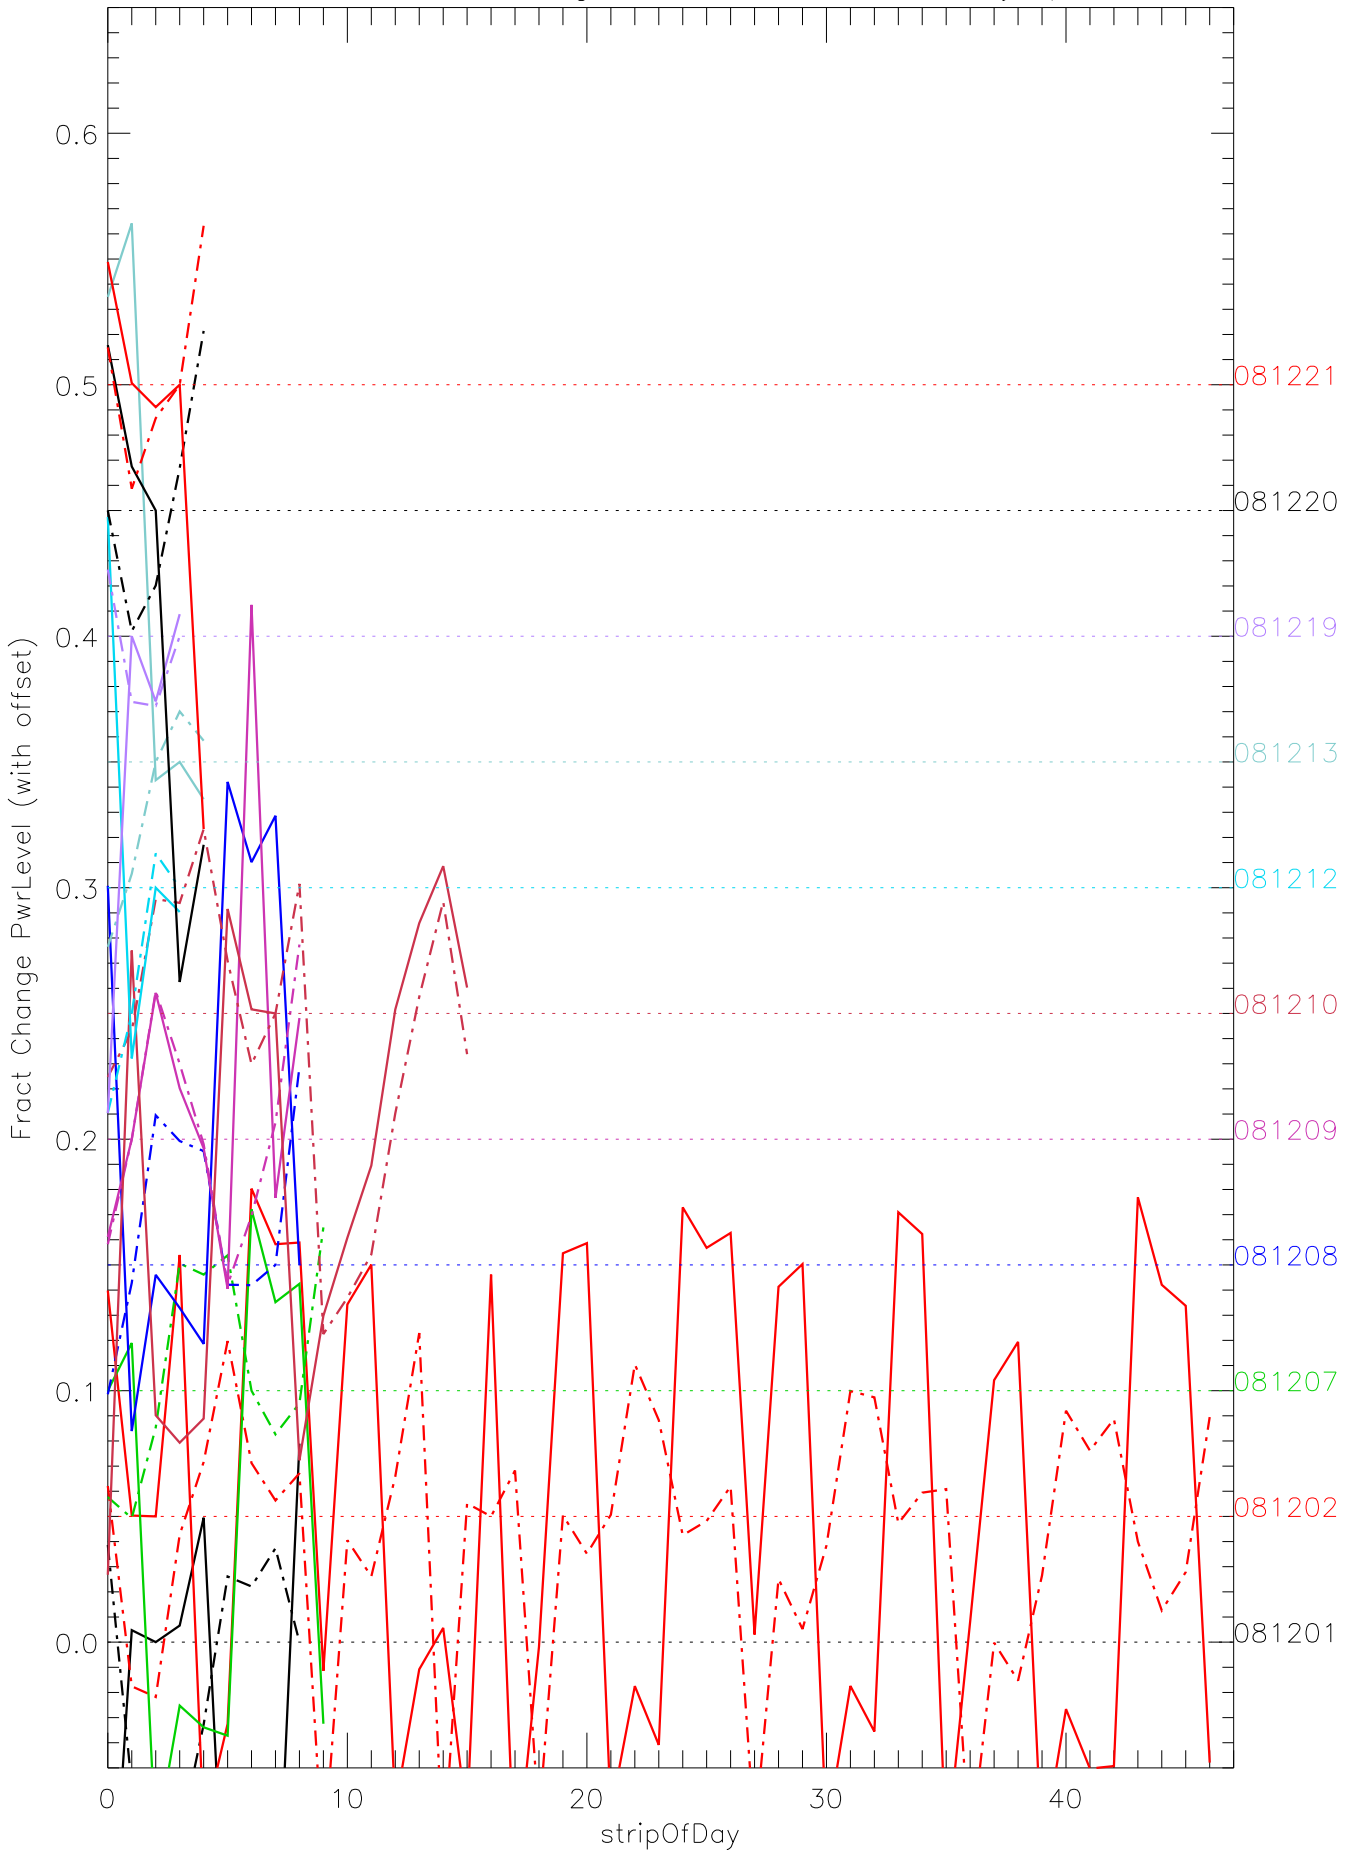

a2048 fractional change PwrLevel for each day. pixel:0

a2048 fractional change PwrLevel for each day. pixel:1

a2048 fractional change PwrLevel for each day. pixel:2

a2048 fractional change PwrLevel for each day. pixel:3

a2048 fractional change PwrLevel for each day. pixel:4

a2048 fractional change PwrLevel for each day. pixel:5

a2048 fractional change PwrLevel for each day. pixel:6