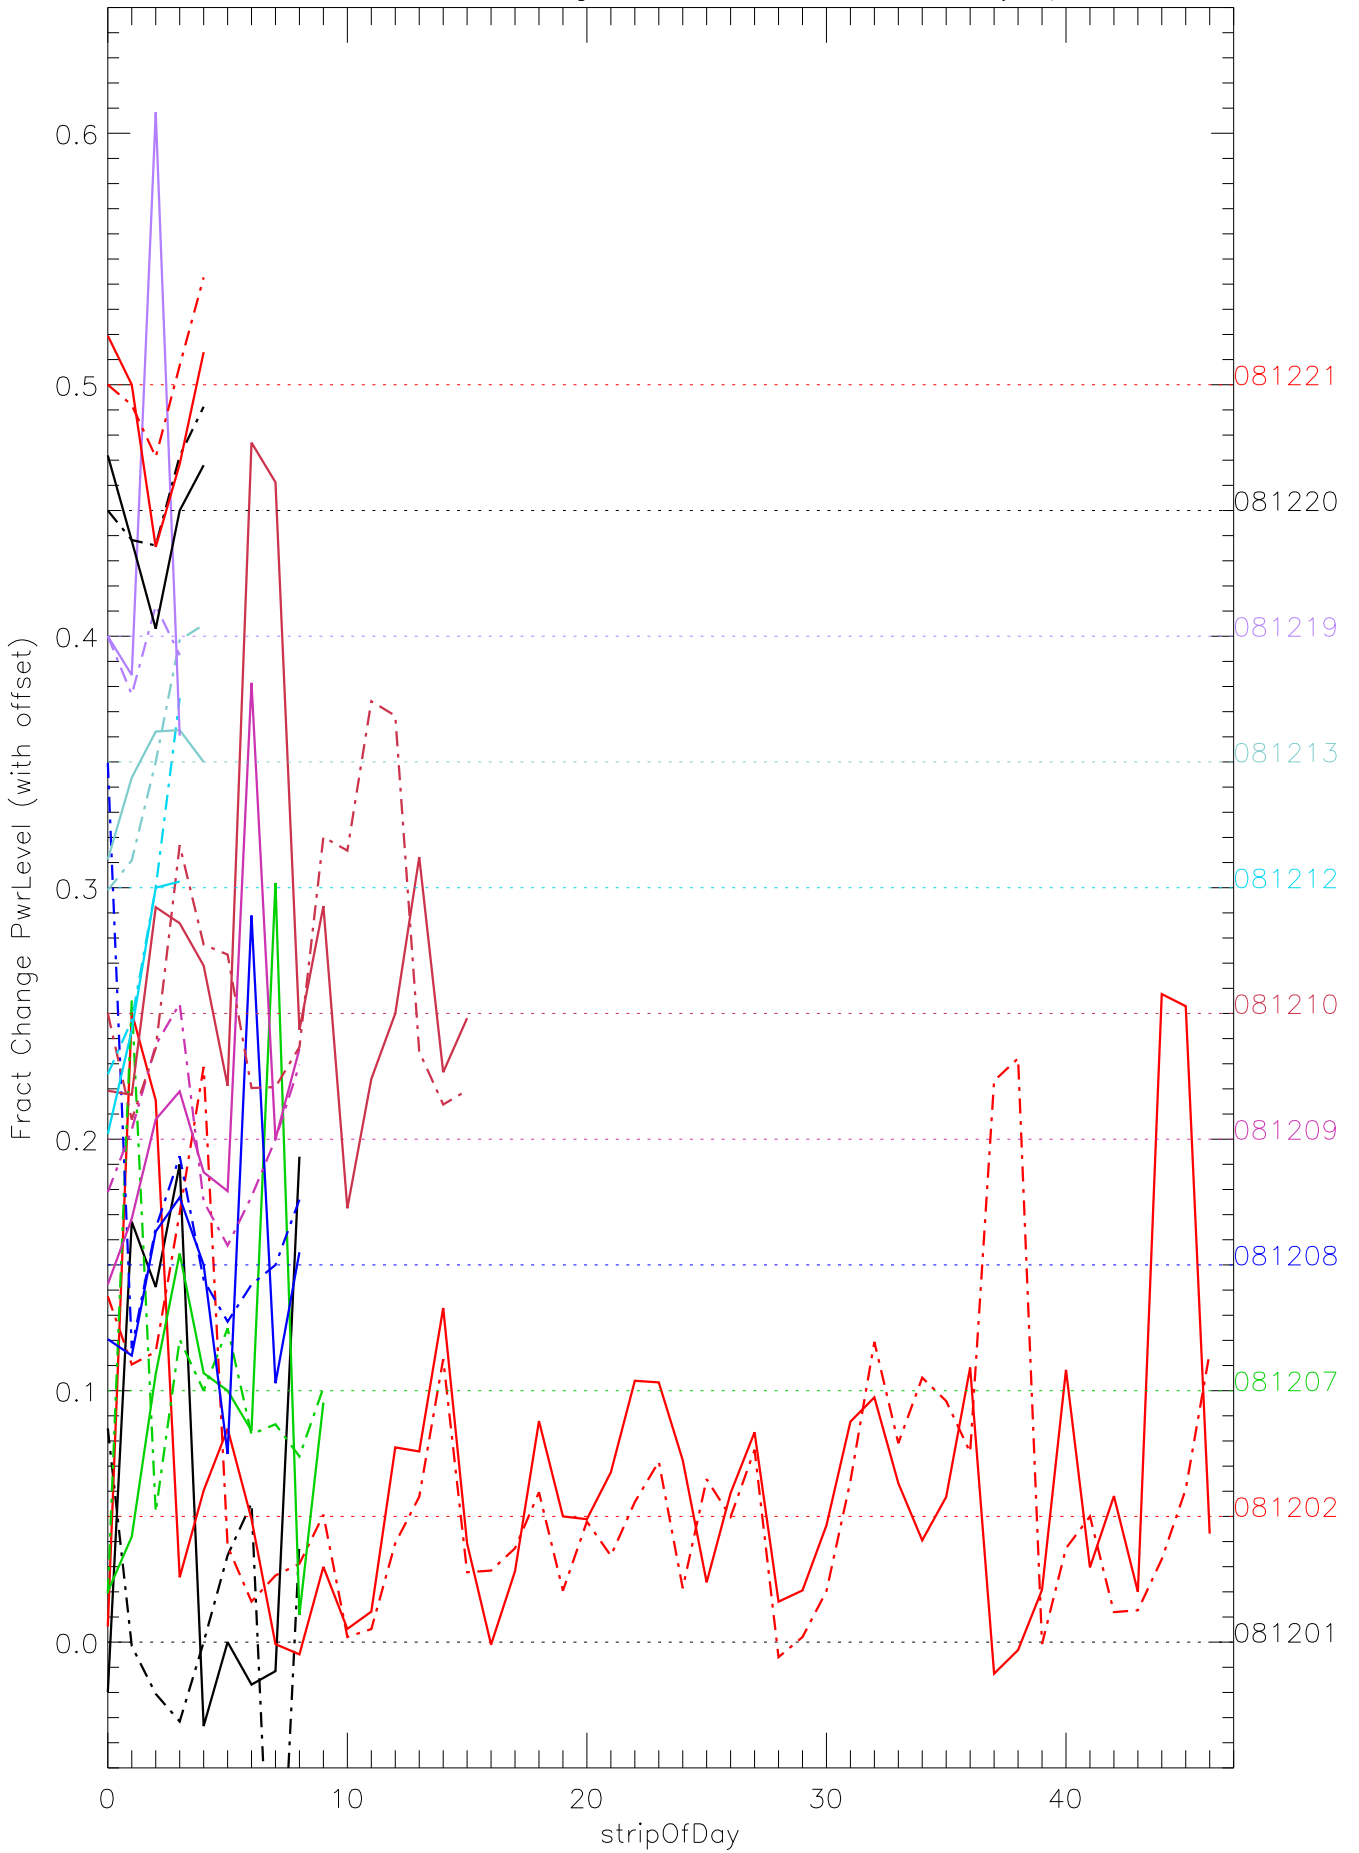

a2048 fractional change PwrLevel for each day. pixel:0

a2048 fractional change PwrLevel for each day. pixel:1

a2048 fractional change PwrLevel for each day. pixel:2

a2048 fractional change PwrLevel for each day. pixel:3

a2048 fractional change PwrLevel for each day. pixel:4

a2048 fractional change PwrLevel for each day. pixel:5

a2048 fractional change PwrLevel for each day. pixel:6