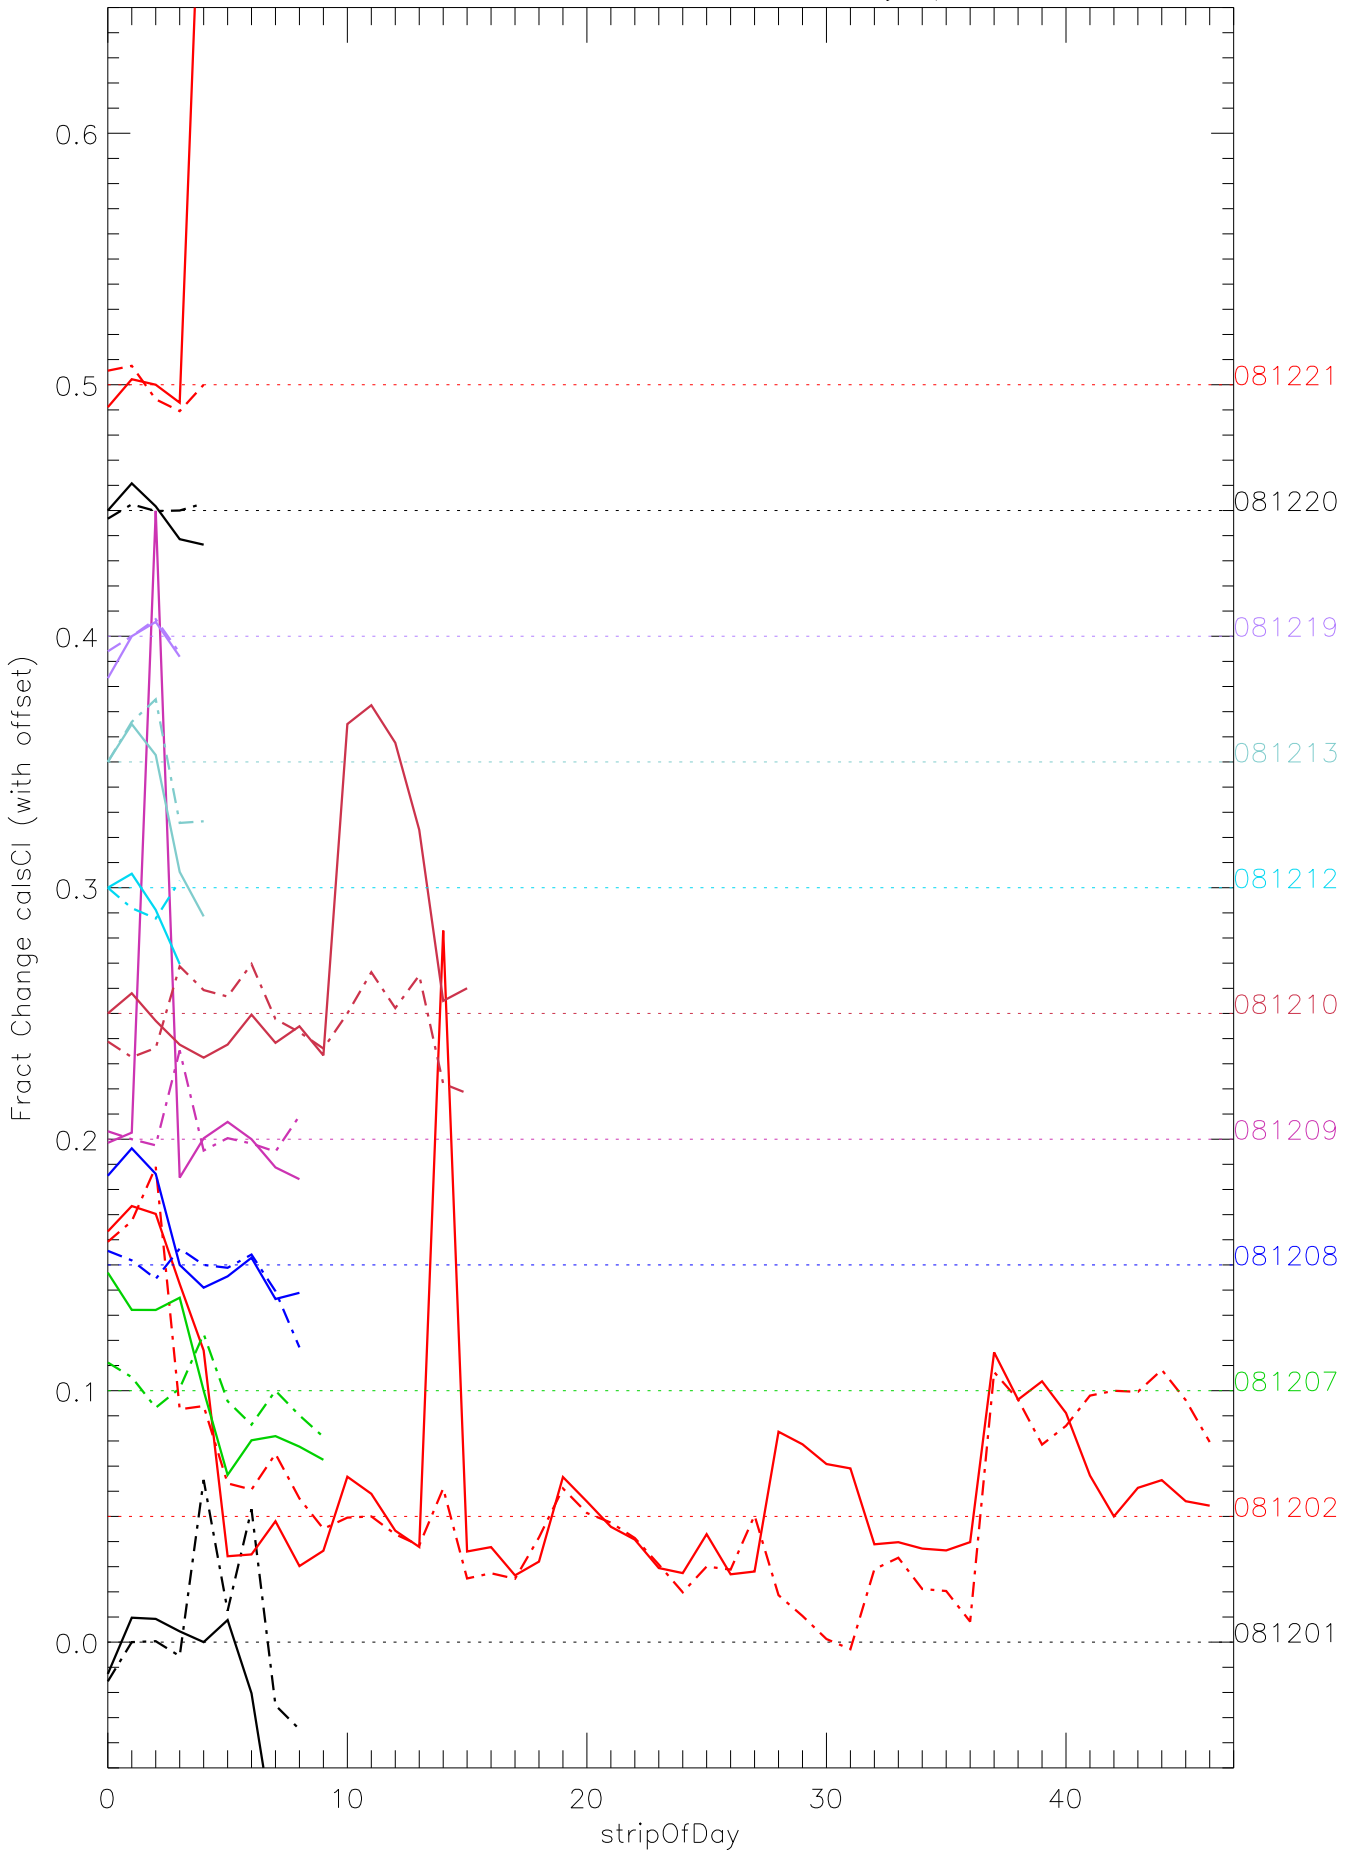

a2048 calsci factors for each day. pixel:0

a2048 calsci factors for each day. pixel:2

a2048 calsci factors for each day. pixel:3

a2048 calsci factors for each day. pixel:4

a2048 calsci factors for each day. pixel:5

a2048 calsci factors for each day. pixel:6