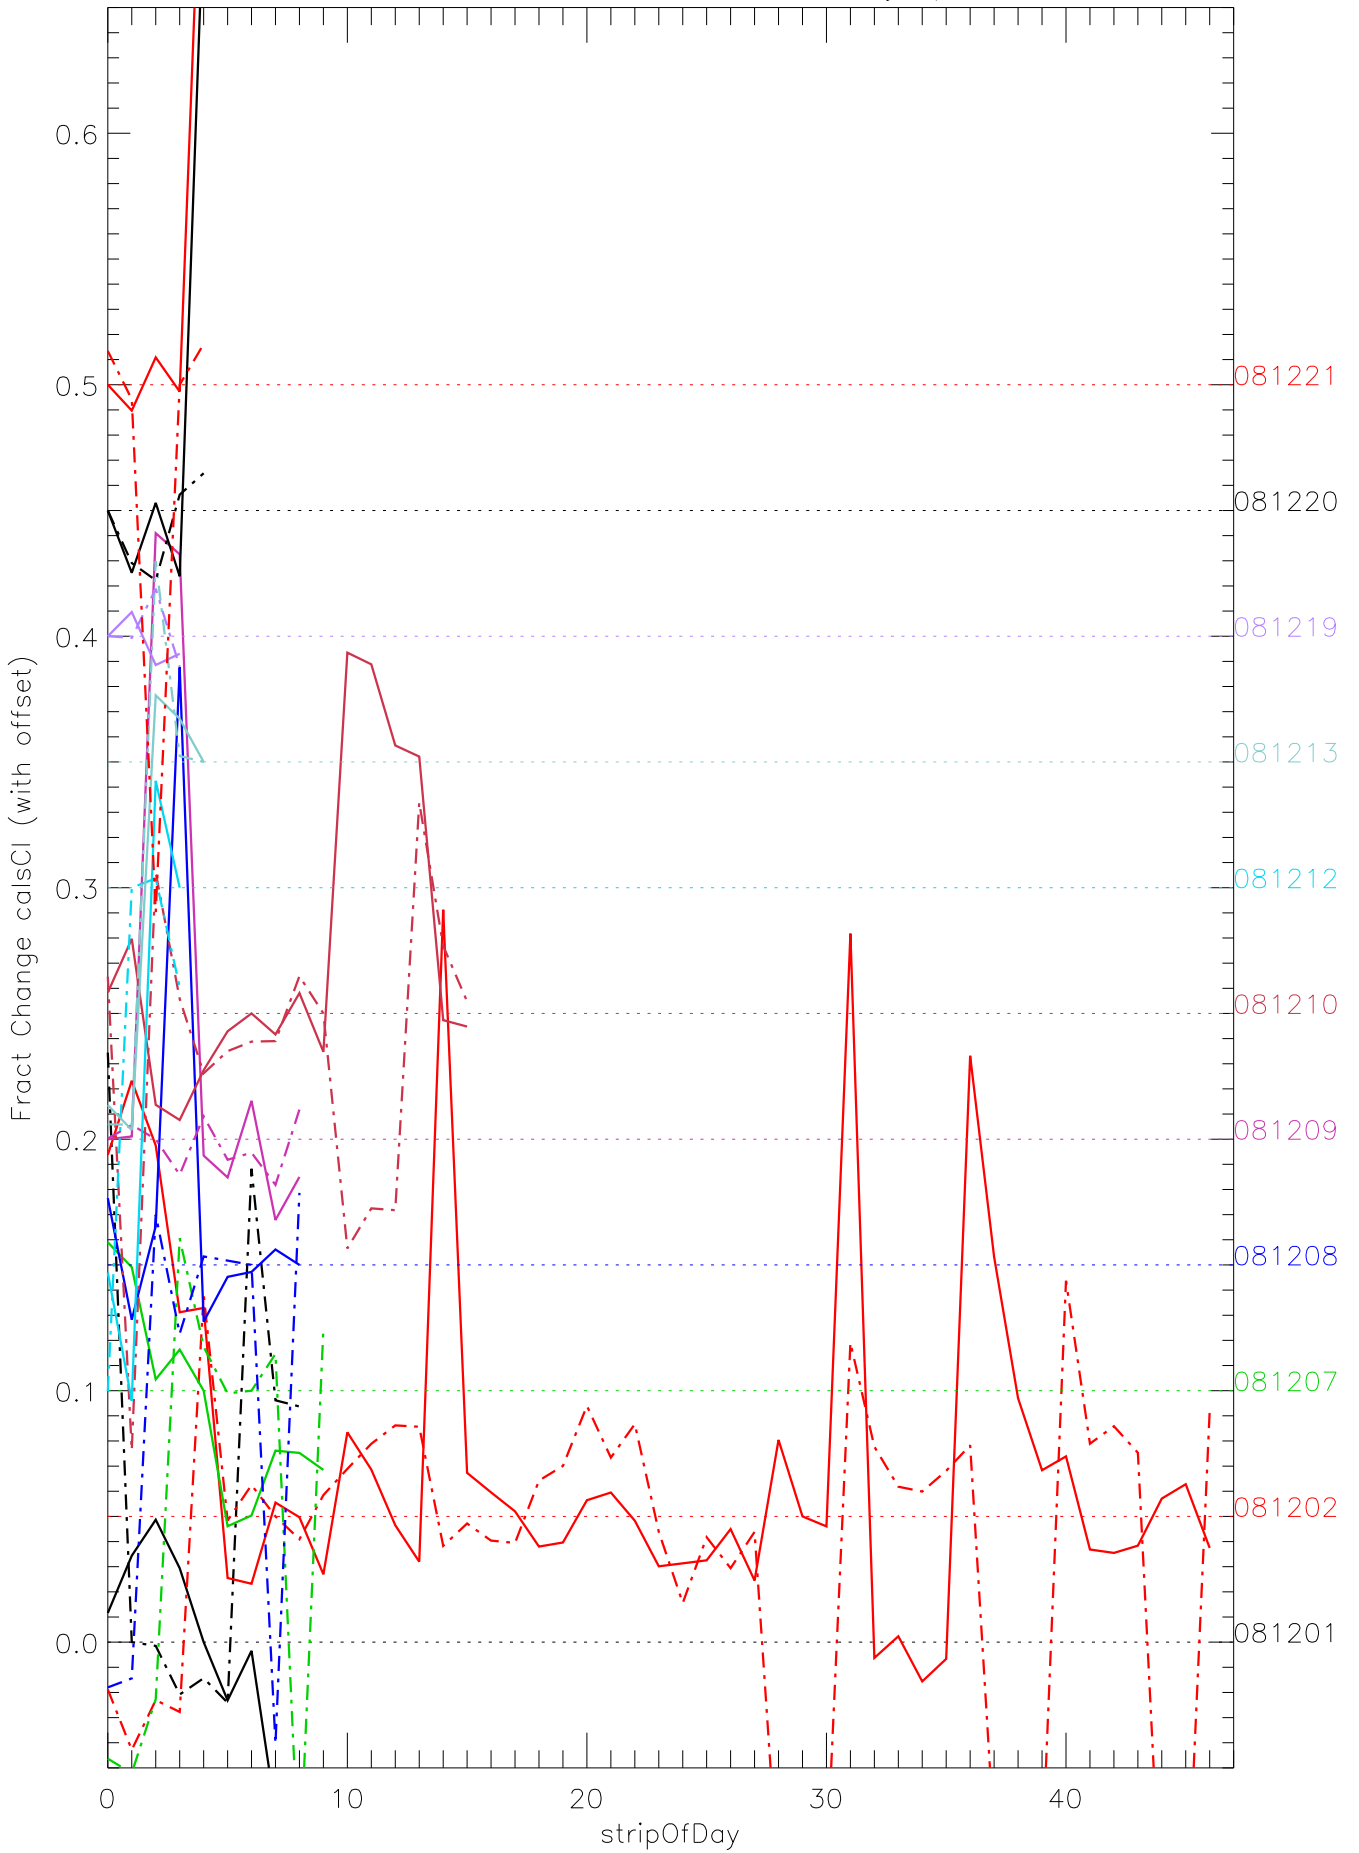

a2048 calsci factors for each day. pixel:0

a2048 calsci factors for each day. pixel:2

a2048 calsci factors for each day. pixel:3

a2048 calsci factors for each day. pixel:4

a2048 calsci factors for each day. pixel:5

a2048 calsci factors for each day. pixel:6