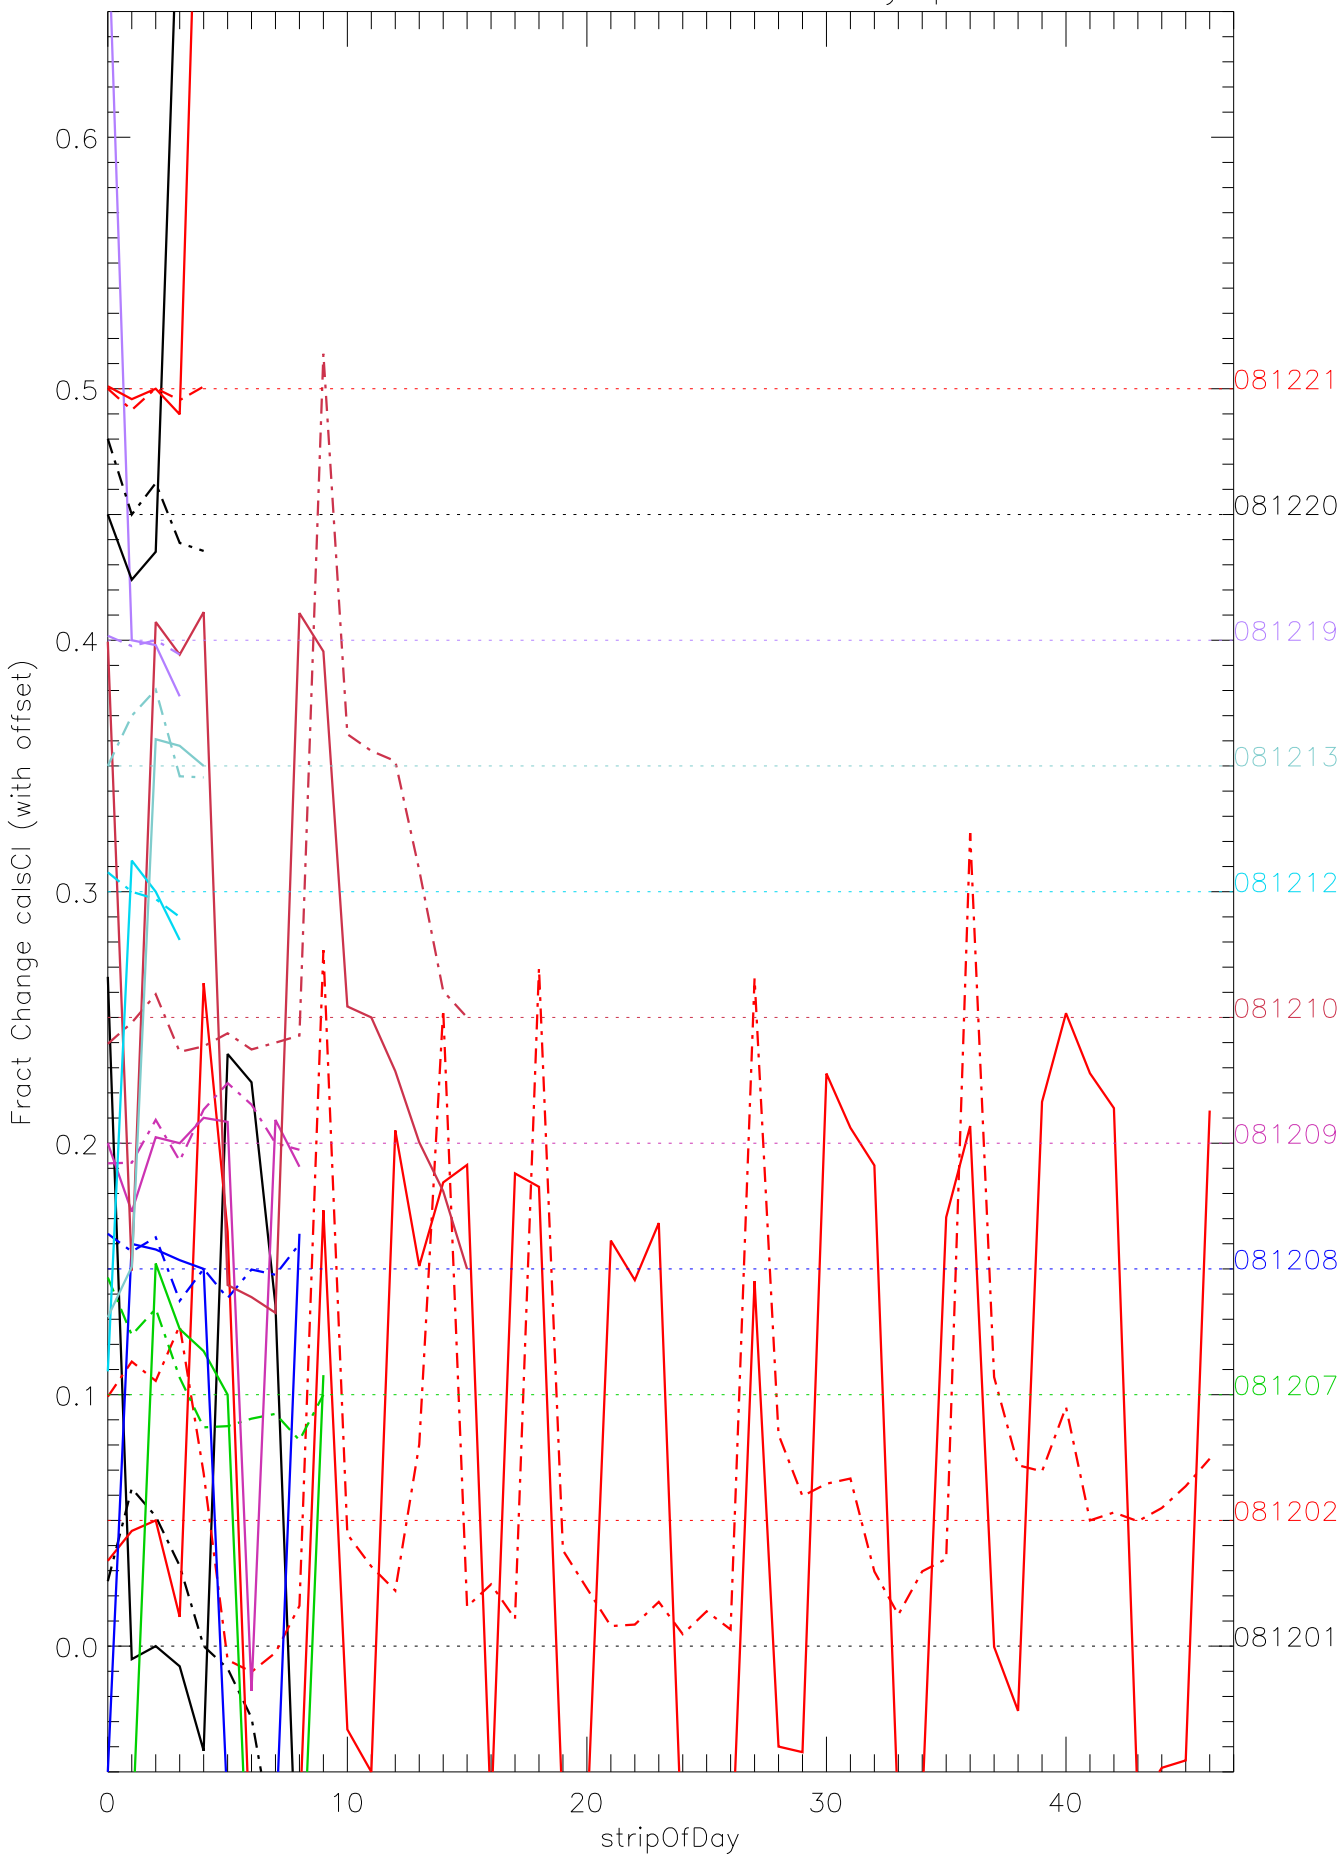

a2048 calsci factors for each day. pixel:0

a2048 calsci factors for each day. pixel:2

a2048 calsci factors for each day. pixel:3

a2048 calsci factors for each day. pixel:4

a2048 calsci factors for each day. pixel:5

a2048 calsci factors for each day. pixel:6