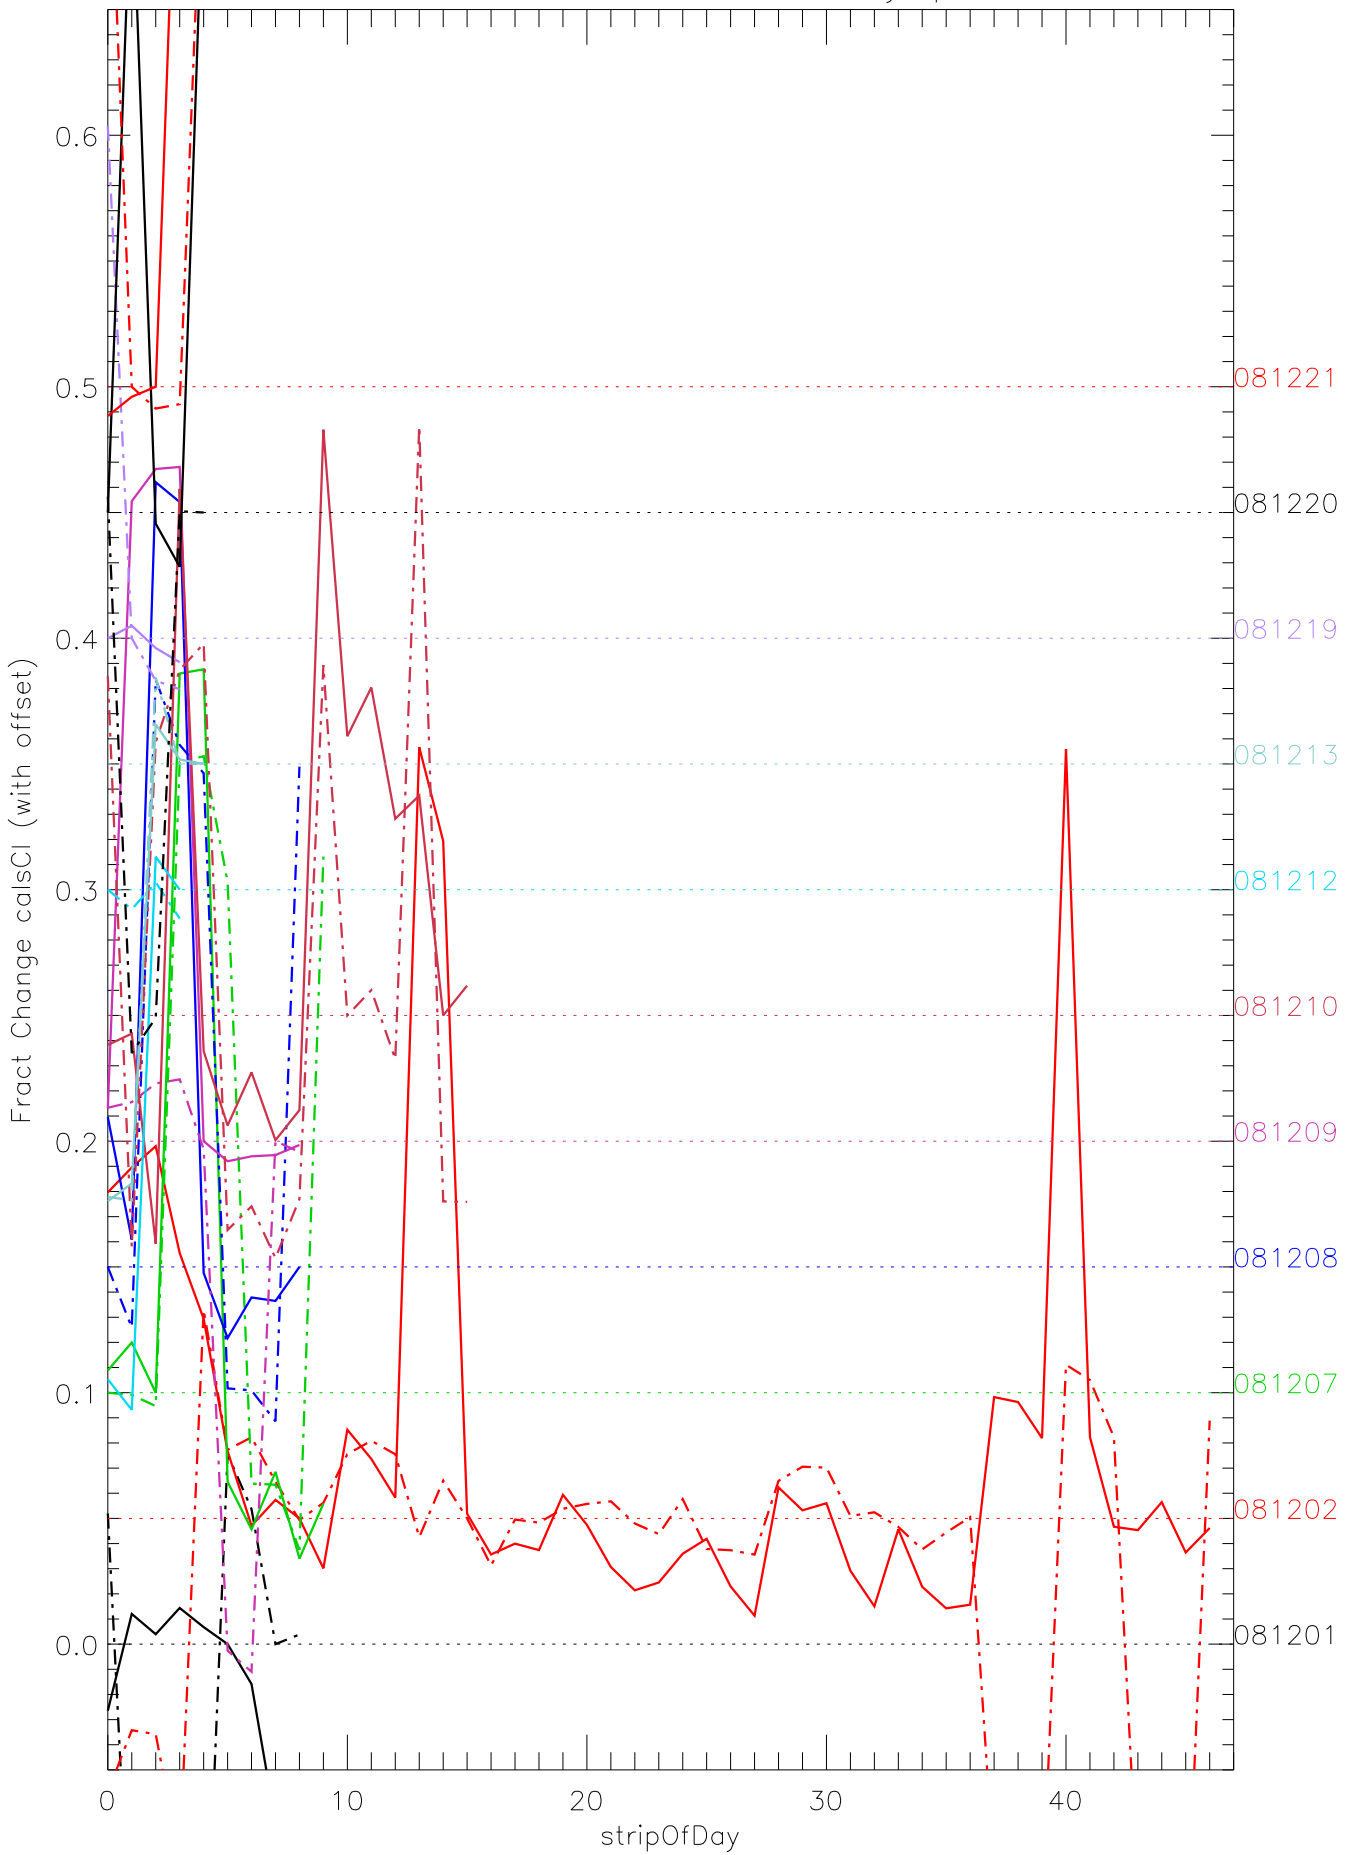

a2048 calsci factors for each day. pixel:0

a2048 calsci factors for each day. pixel:2

a2048 calsci factors for each day. pixel:3

a2048 calsci factors for each day. pixel:4

a2048 calsci factors for each day. pixel:5

a2048 calsci factors for each day. pixel:6