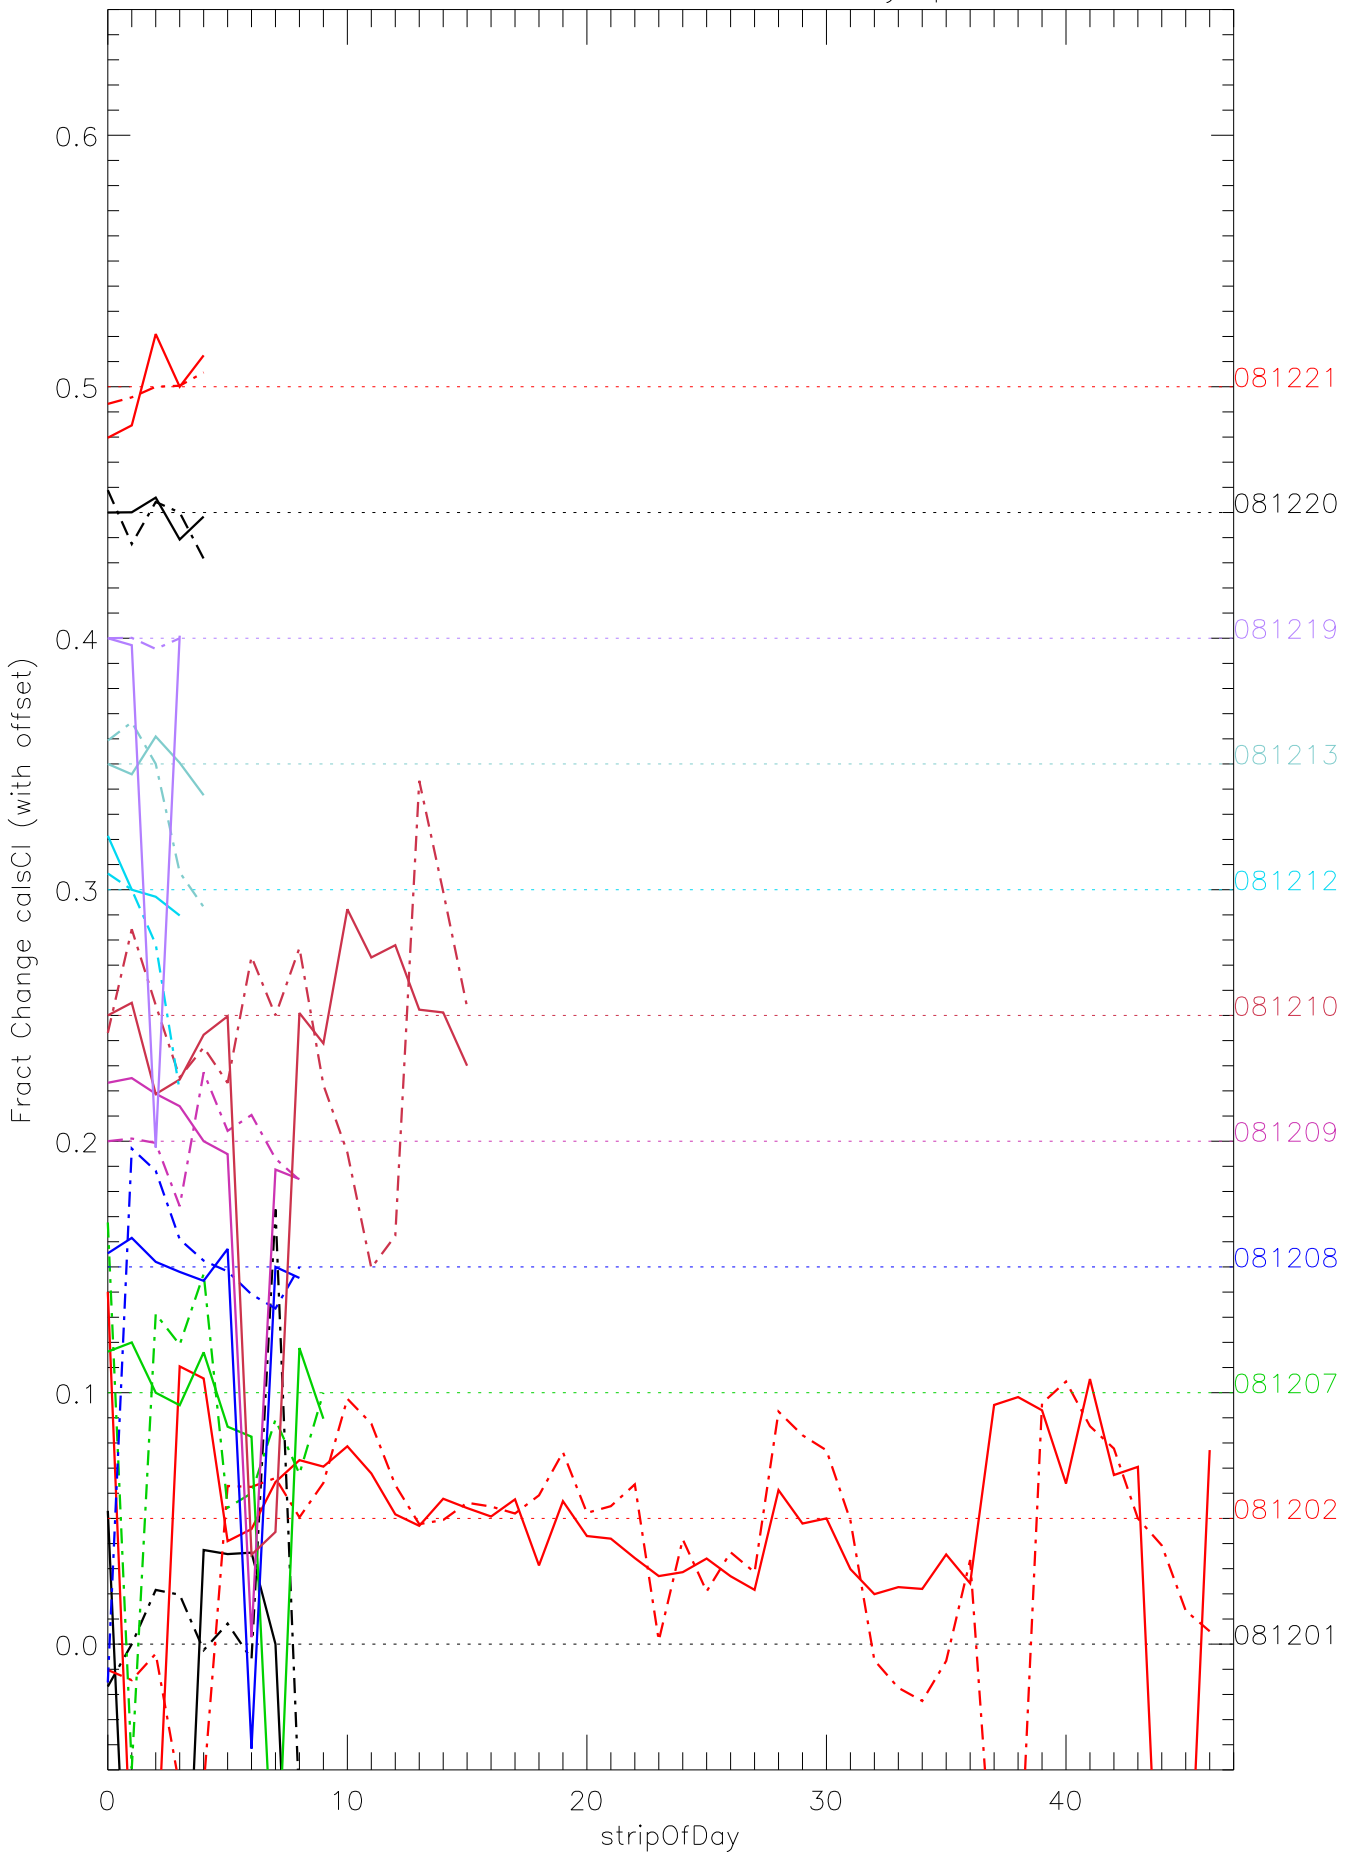

a2048 calsci factors for each day. pixel:0

a2048 calsci factors for each day. pixel:2

a2048 calsci factors for each day. pixel:3

a2048 calsci factors for each day. pixel:4

a2048 calsci factors for each day. pixel:5

a2048 calsci factors for each day. pixel:6