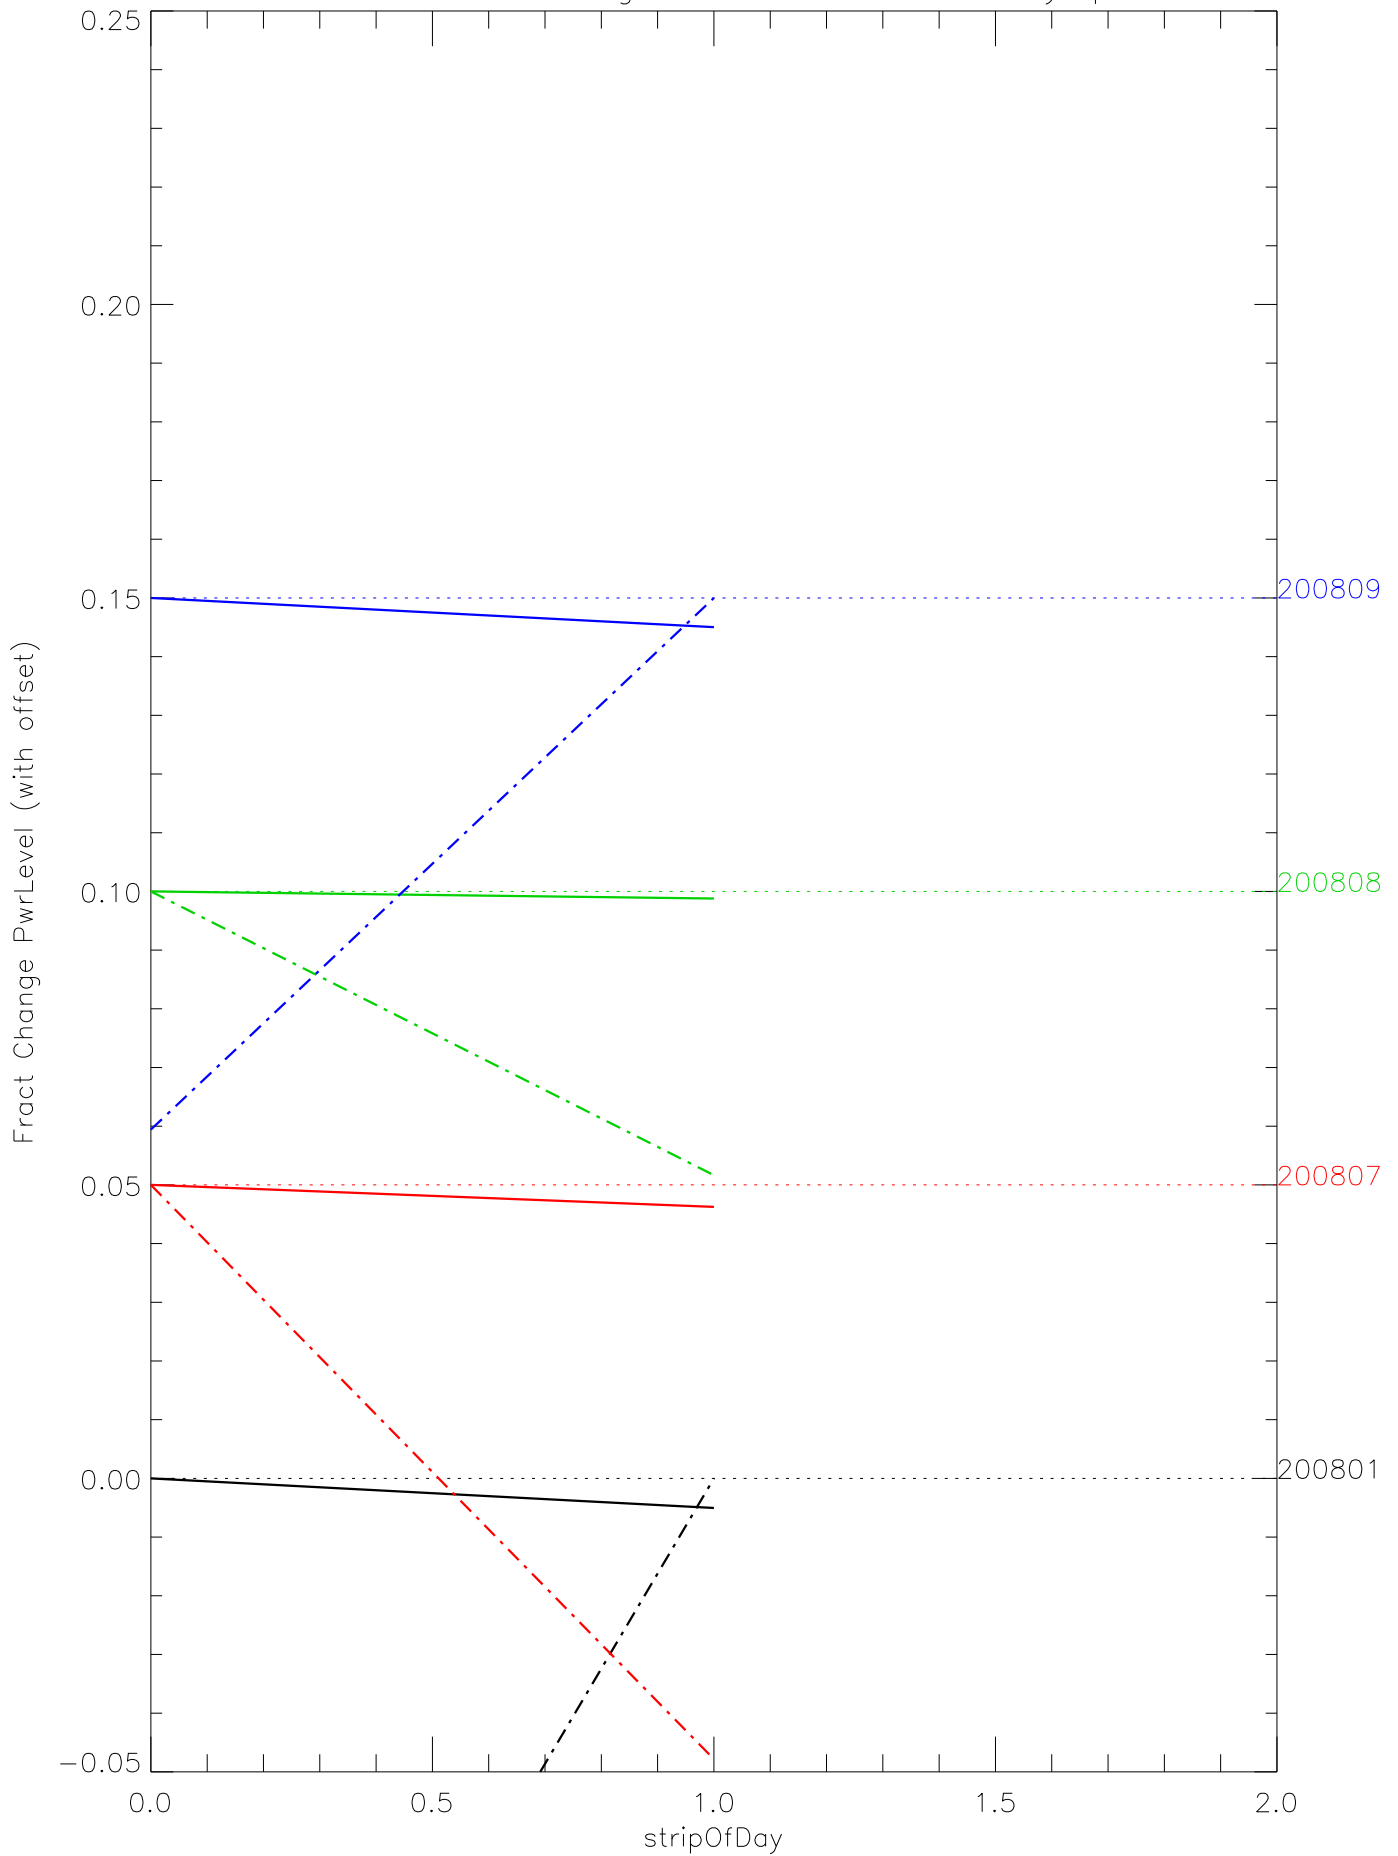

a2048 fractional change PwrLevel for each day. pixel:0

a2048 fractional change PwrLevel for each day. pixel:1

a2048 fractional change PwrLevel for each day. pixel:2

a2048 fractional change PwrLevel for each day. pixel:3

a2048 fractional change PwrLevel for each day. pixel:4

a2048 fractional change PwrLevel for each day. pixel:5

a2048 fractional change PwrLevel for each day. pixel:6