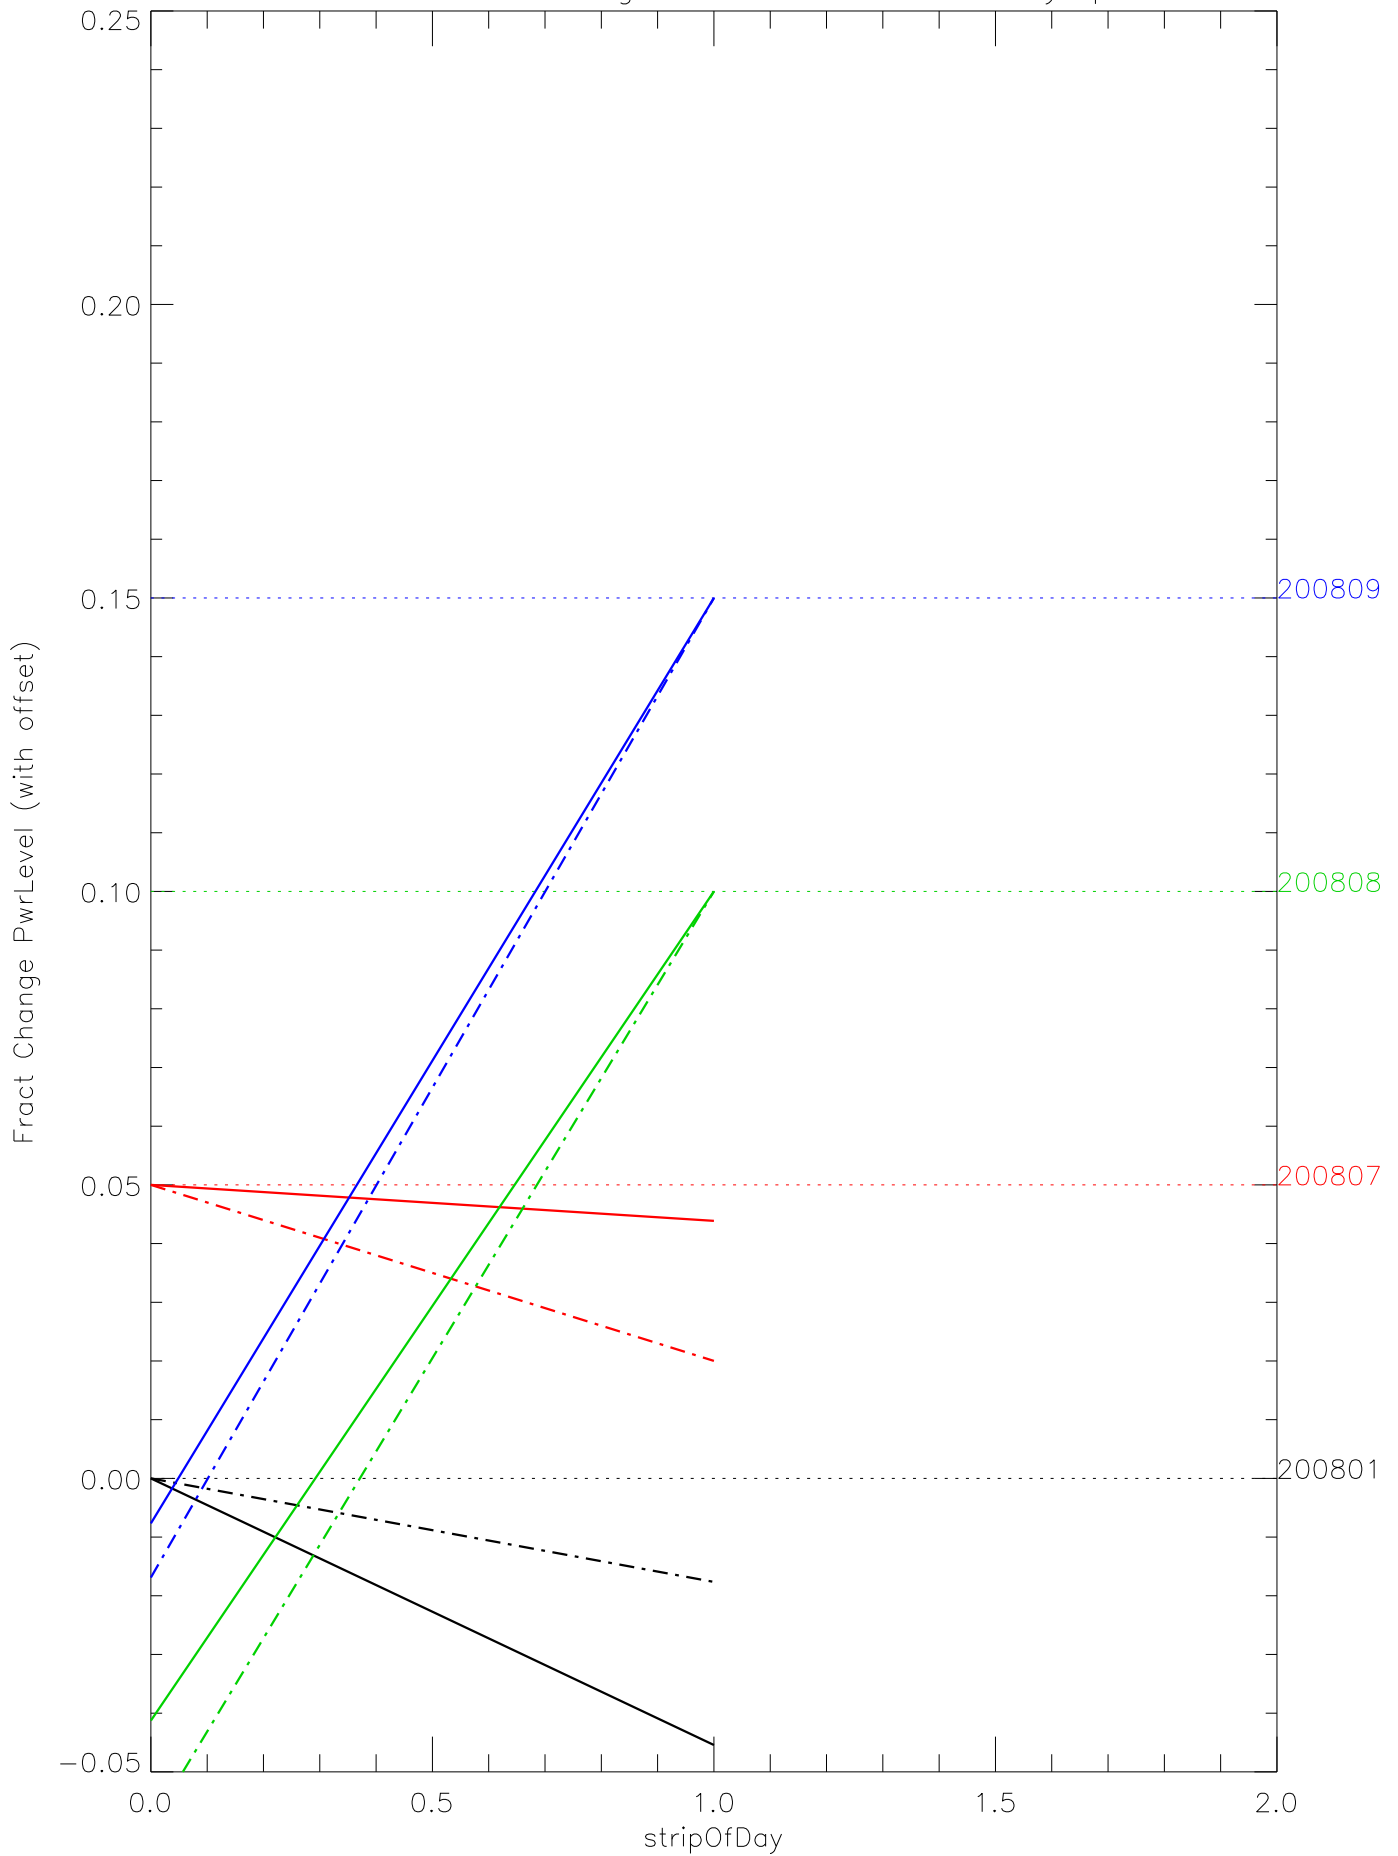

a2048 fractional change PwrLevel for each day. pixel:0

a2048 fractional change PwrLevel for each day. pixel:1

a2048 fractional change PwrLevel for each day. pixel:2

a2048 fractional change PwrLevel for each day. pixel:3

a2048 fractional change PwrLevel for each day. pixel:4

a2048 fractional change PwrLevel for each day. pixel:5

a2048 fractional change PwrLevel for each day. pixel:6