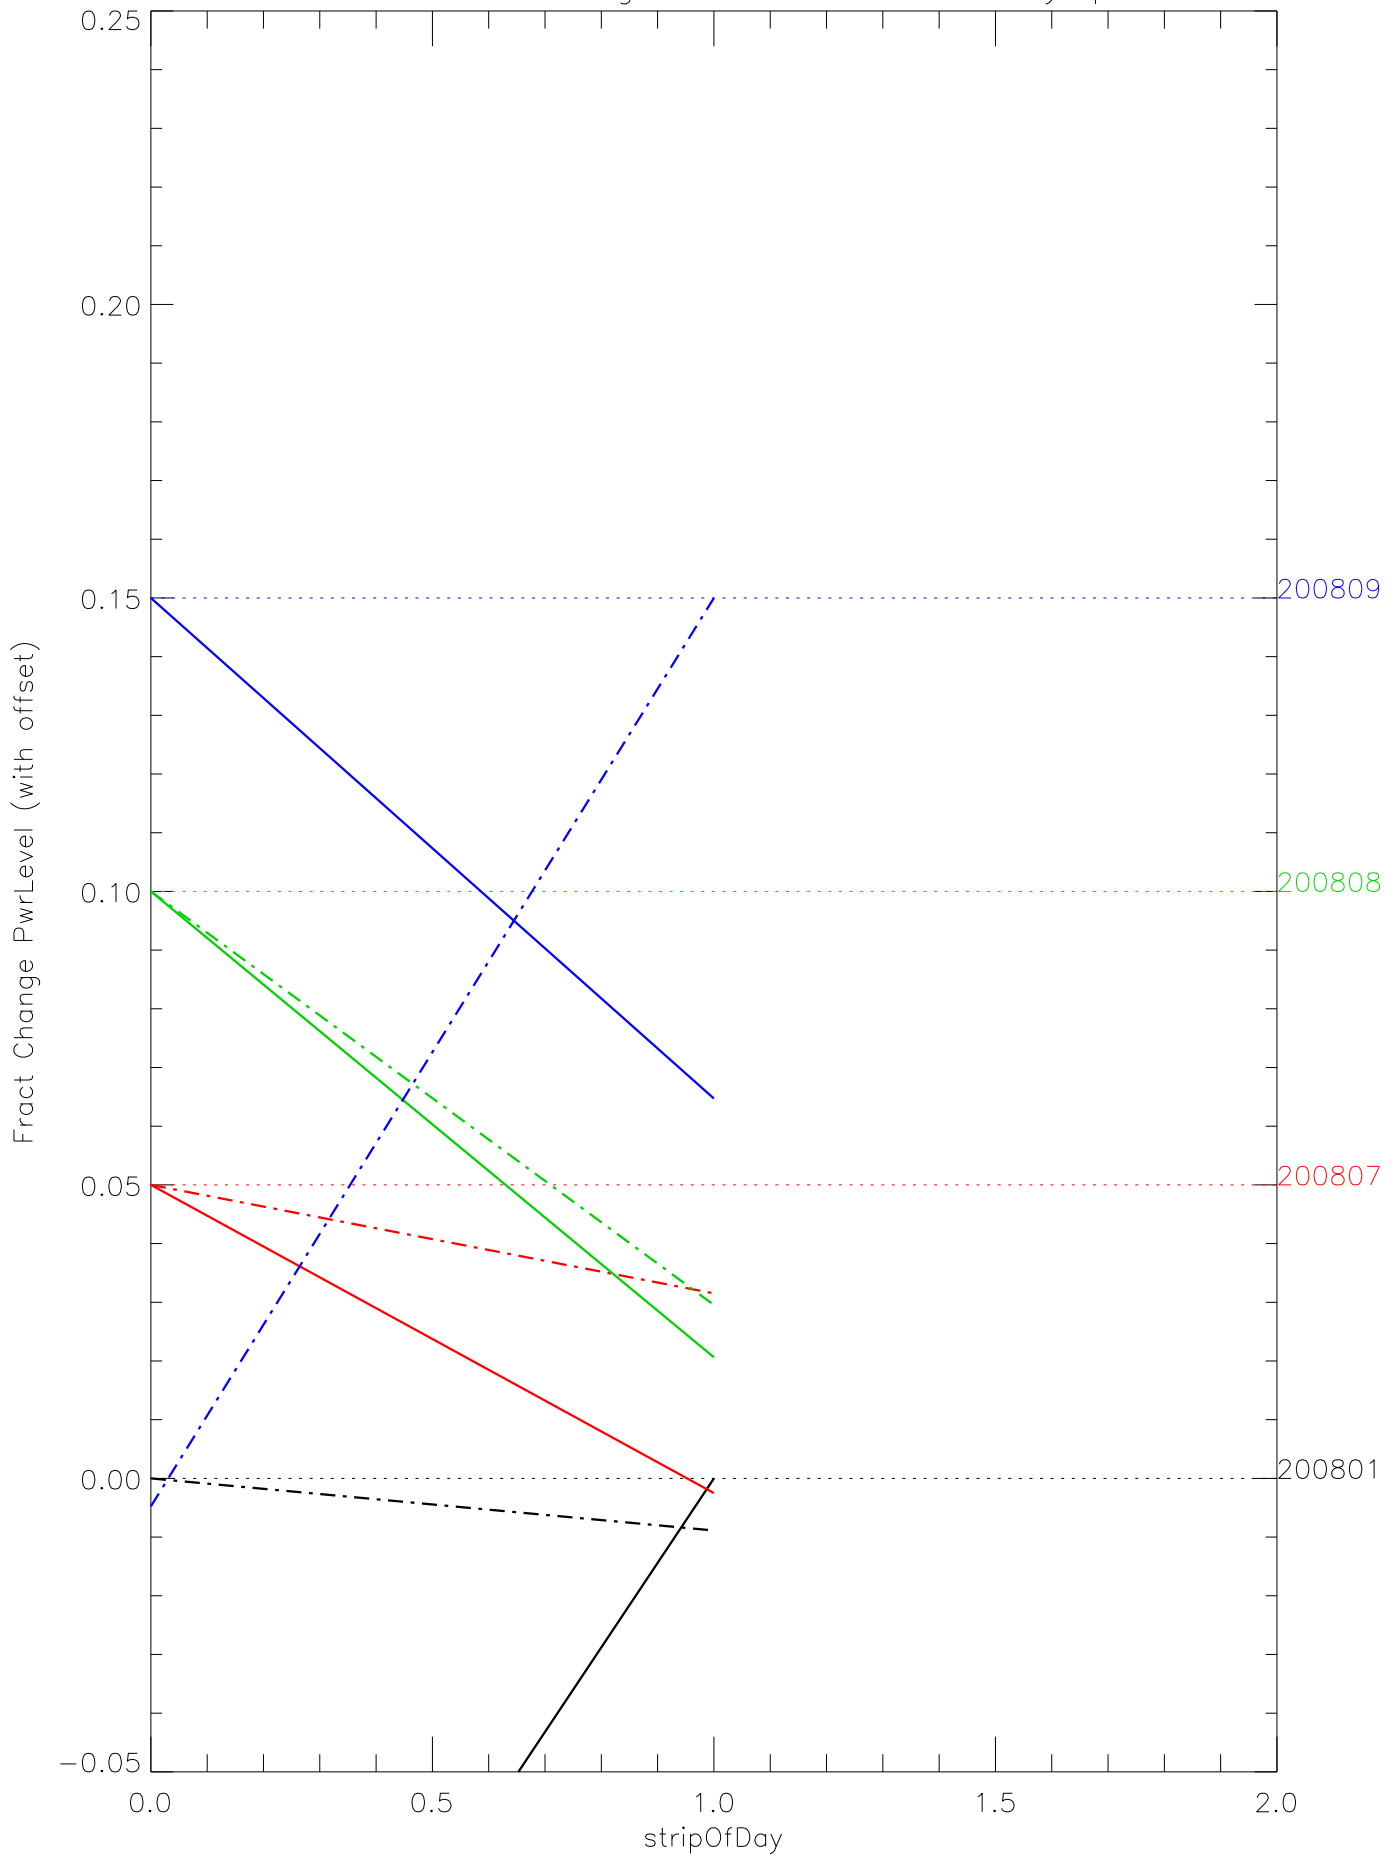

a2048 fractional change PwrLevel for each day. pixel:0

a2048 fractional change PwrLevel for each day. pixel:1

a2048 fractional change PwrLevel for each day. pixel:2

a2048 fractional change PwrLevel for each day. pixel:3

a2048 fractional change PwrLevel for each day. pixel:4

a2048 fractional change PwrLevel for each day. pixel:5

a2048 fractional change PwrLevel for each day. pixel:6