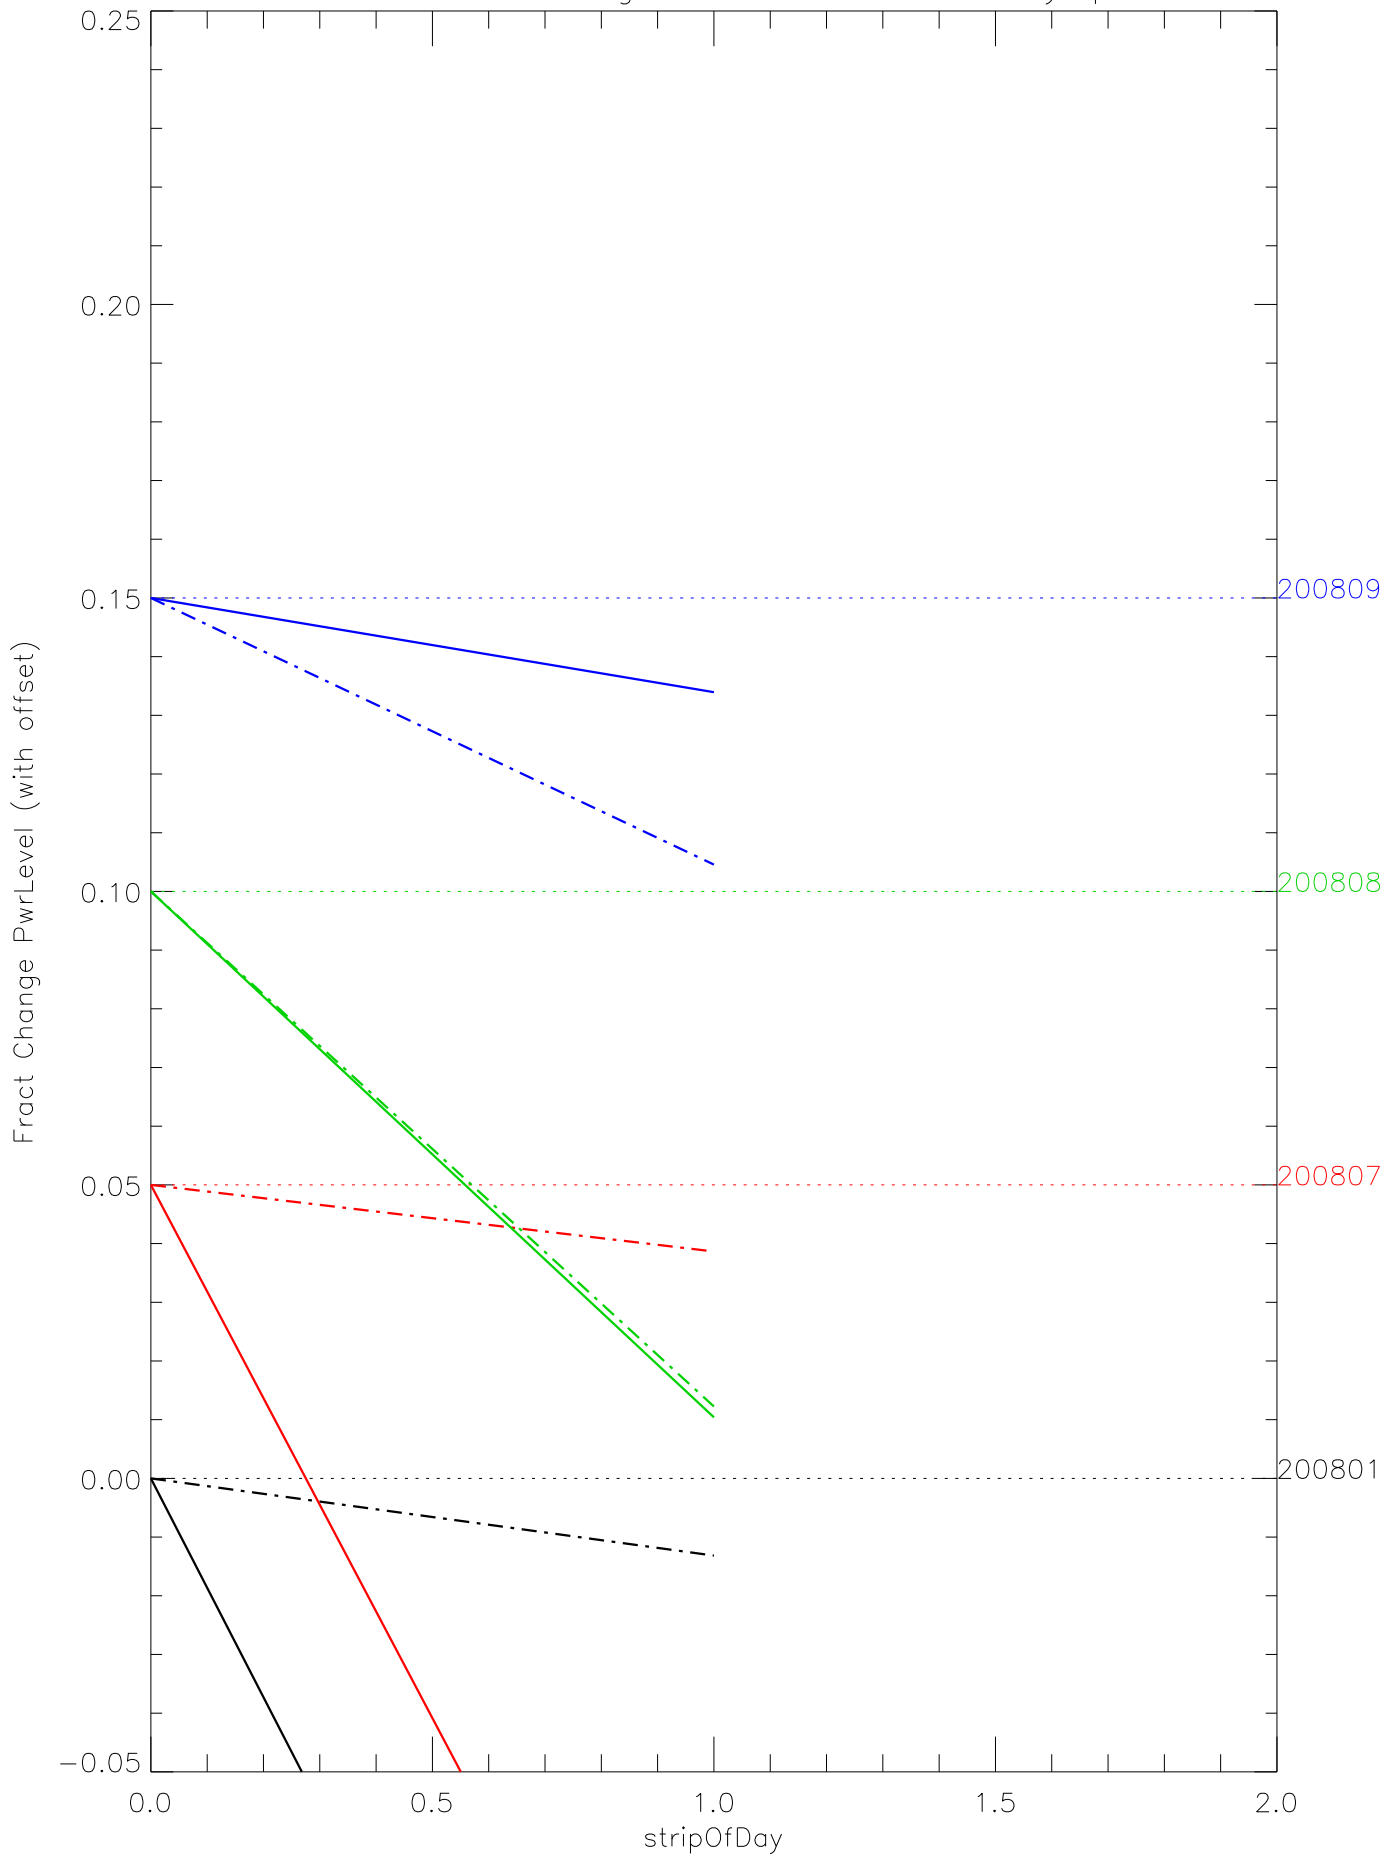

a2048 fractional change PwrLevel for each day. pixel:0

a2048 fractional change PwrLevel for each day. pixel:1

a2048 fractional change PwrLevel for each day. pixel:2

a2048 fractional change PwrLevel for each day. pixel:3

a2048 fractional change PwrLevel for each day. pixel:4

a2048 fractional change PwrLevel for each day. pixel:5

a2048 fractional change PwrLevel for each day. pixel:6