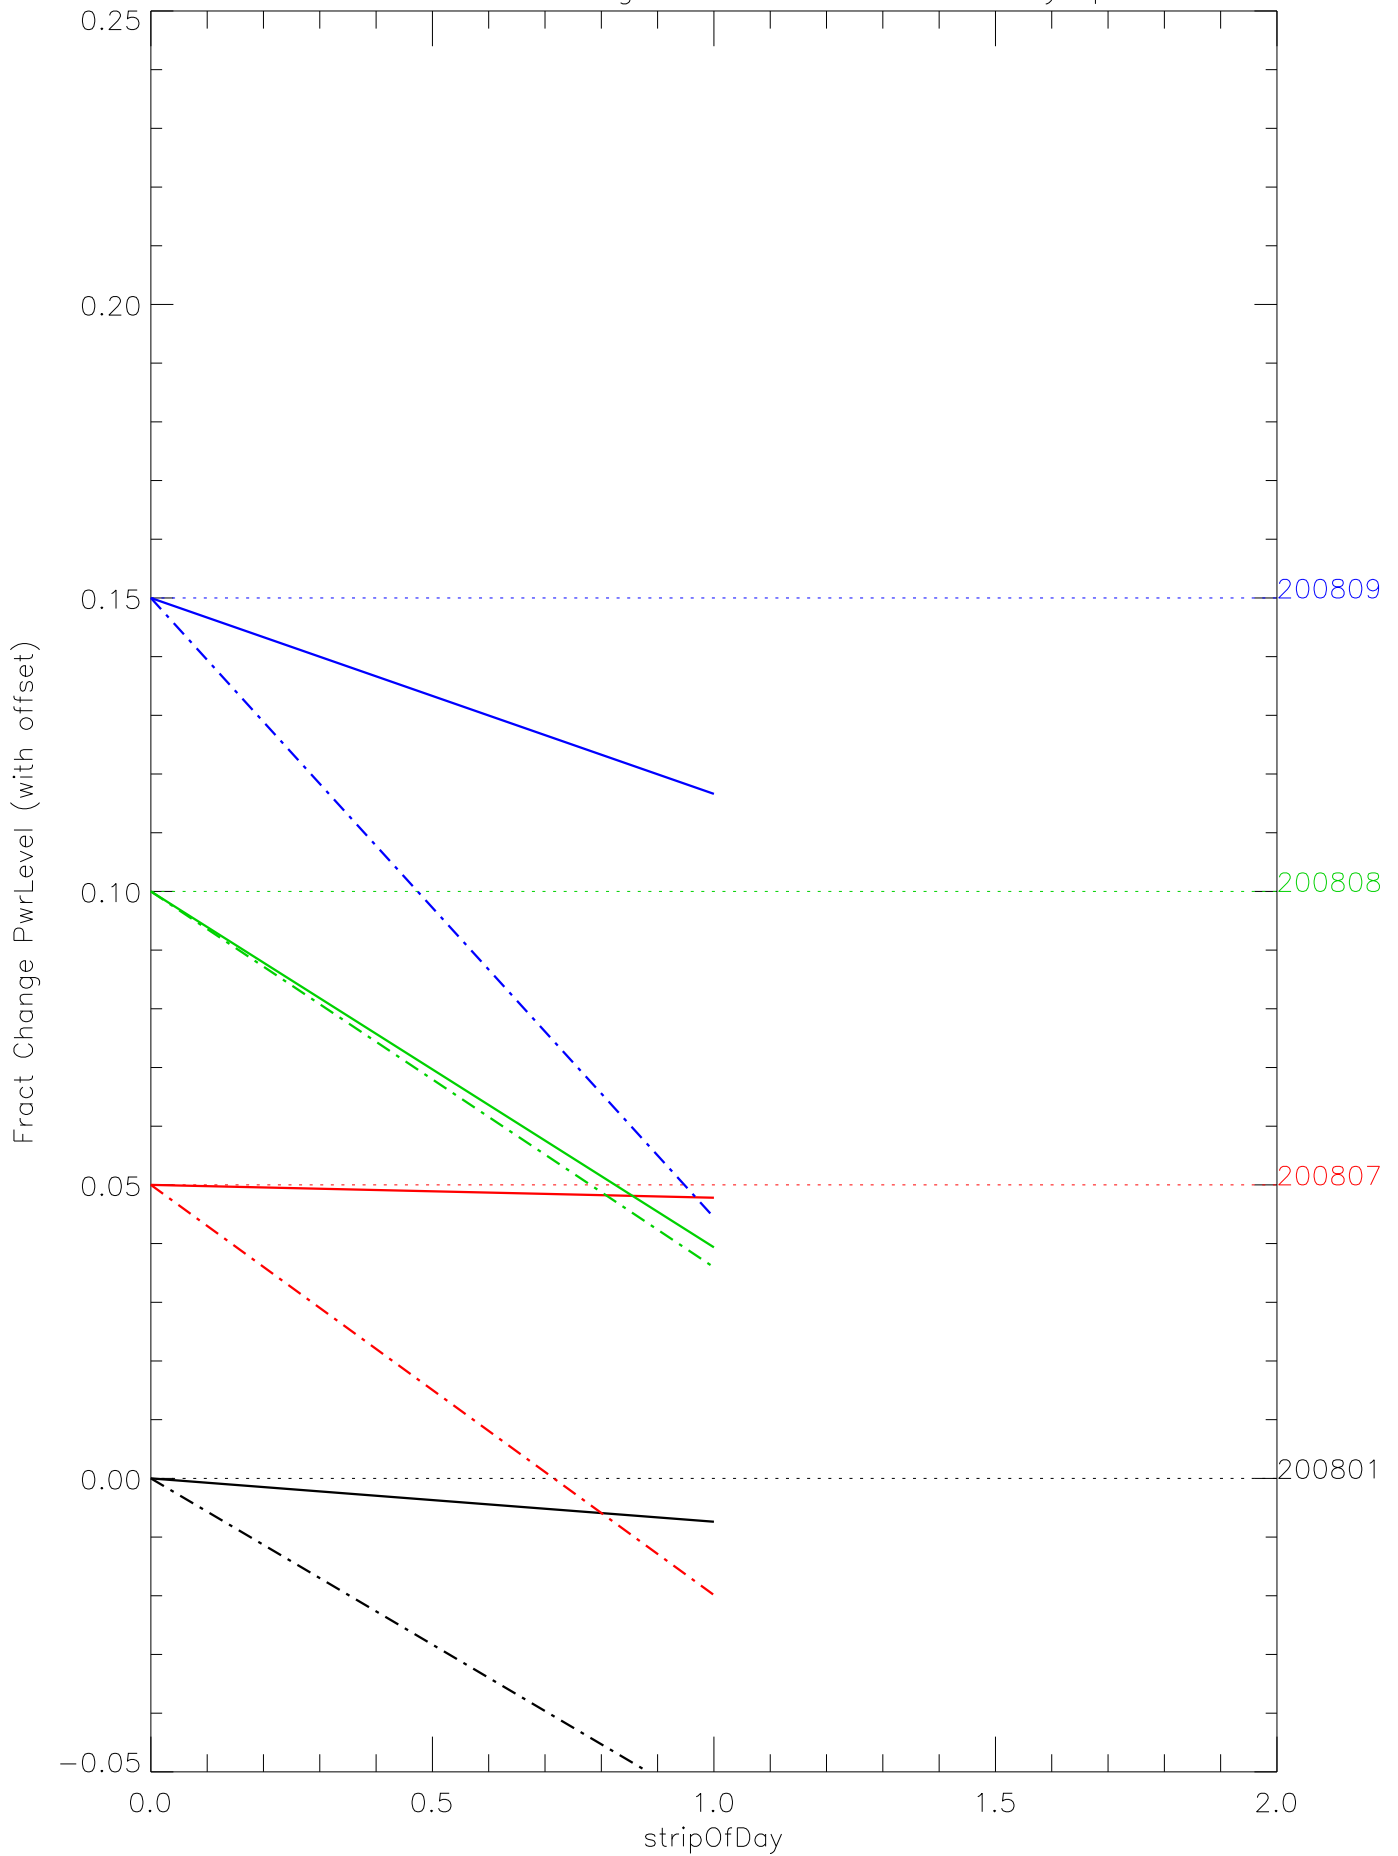

a2048 fractional change PwrLevel for each day. pixel:0

a2048 fractional change PwrLevel for each day. pixel:1

a2048 fractional change PwrLevel for each day. pixel:2

a2048 fractional change PwrLevel for each day. pixel:3

a2048 fractional change PwrLevel for each day. pixel:4

a2048 fractional change PwrLevel for each day. pixel:5

a2048 fractional change PwrLevel for each day. pixel:6