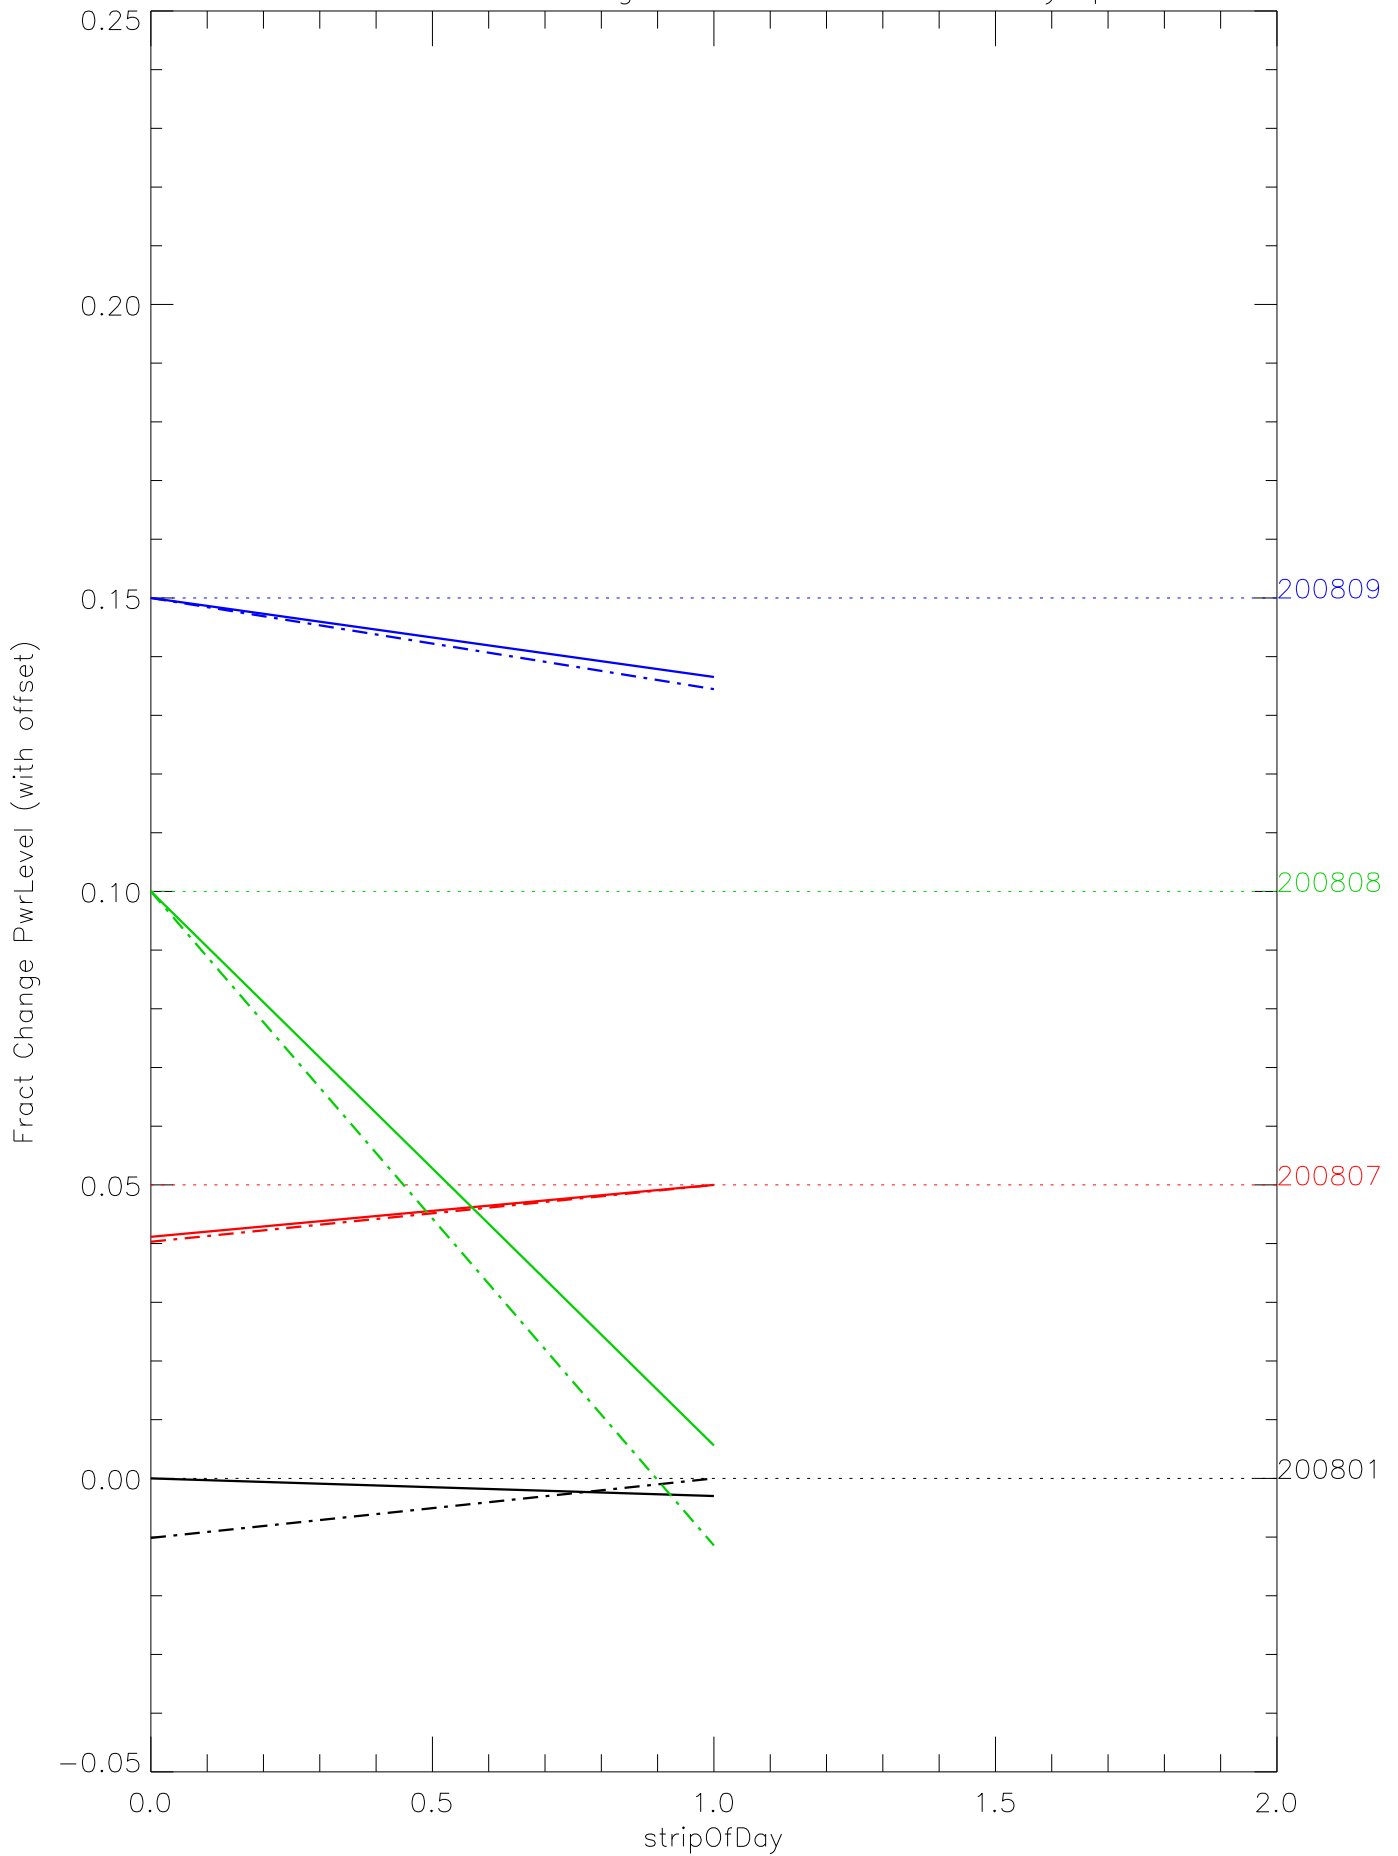

a2048 fractional change PwrLevel for each day. pixel:0

a2048 fractional change PwrLevel for each day. pixel:1

a2048 fractional change PwrLevel for each day. pixel:2

a2048 fractional change PwrLevel for each day. pixel:3

a2048 fractional change PwrLevel for each day. pixel:4

a2048 fractional change PwrLevel for each day. pixel:5

a2048 fractional change PwrLevel for each day. pixel:6