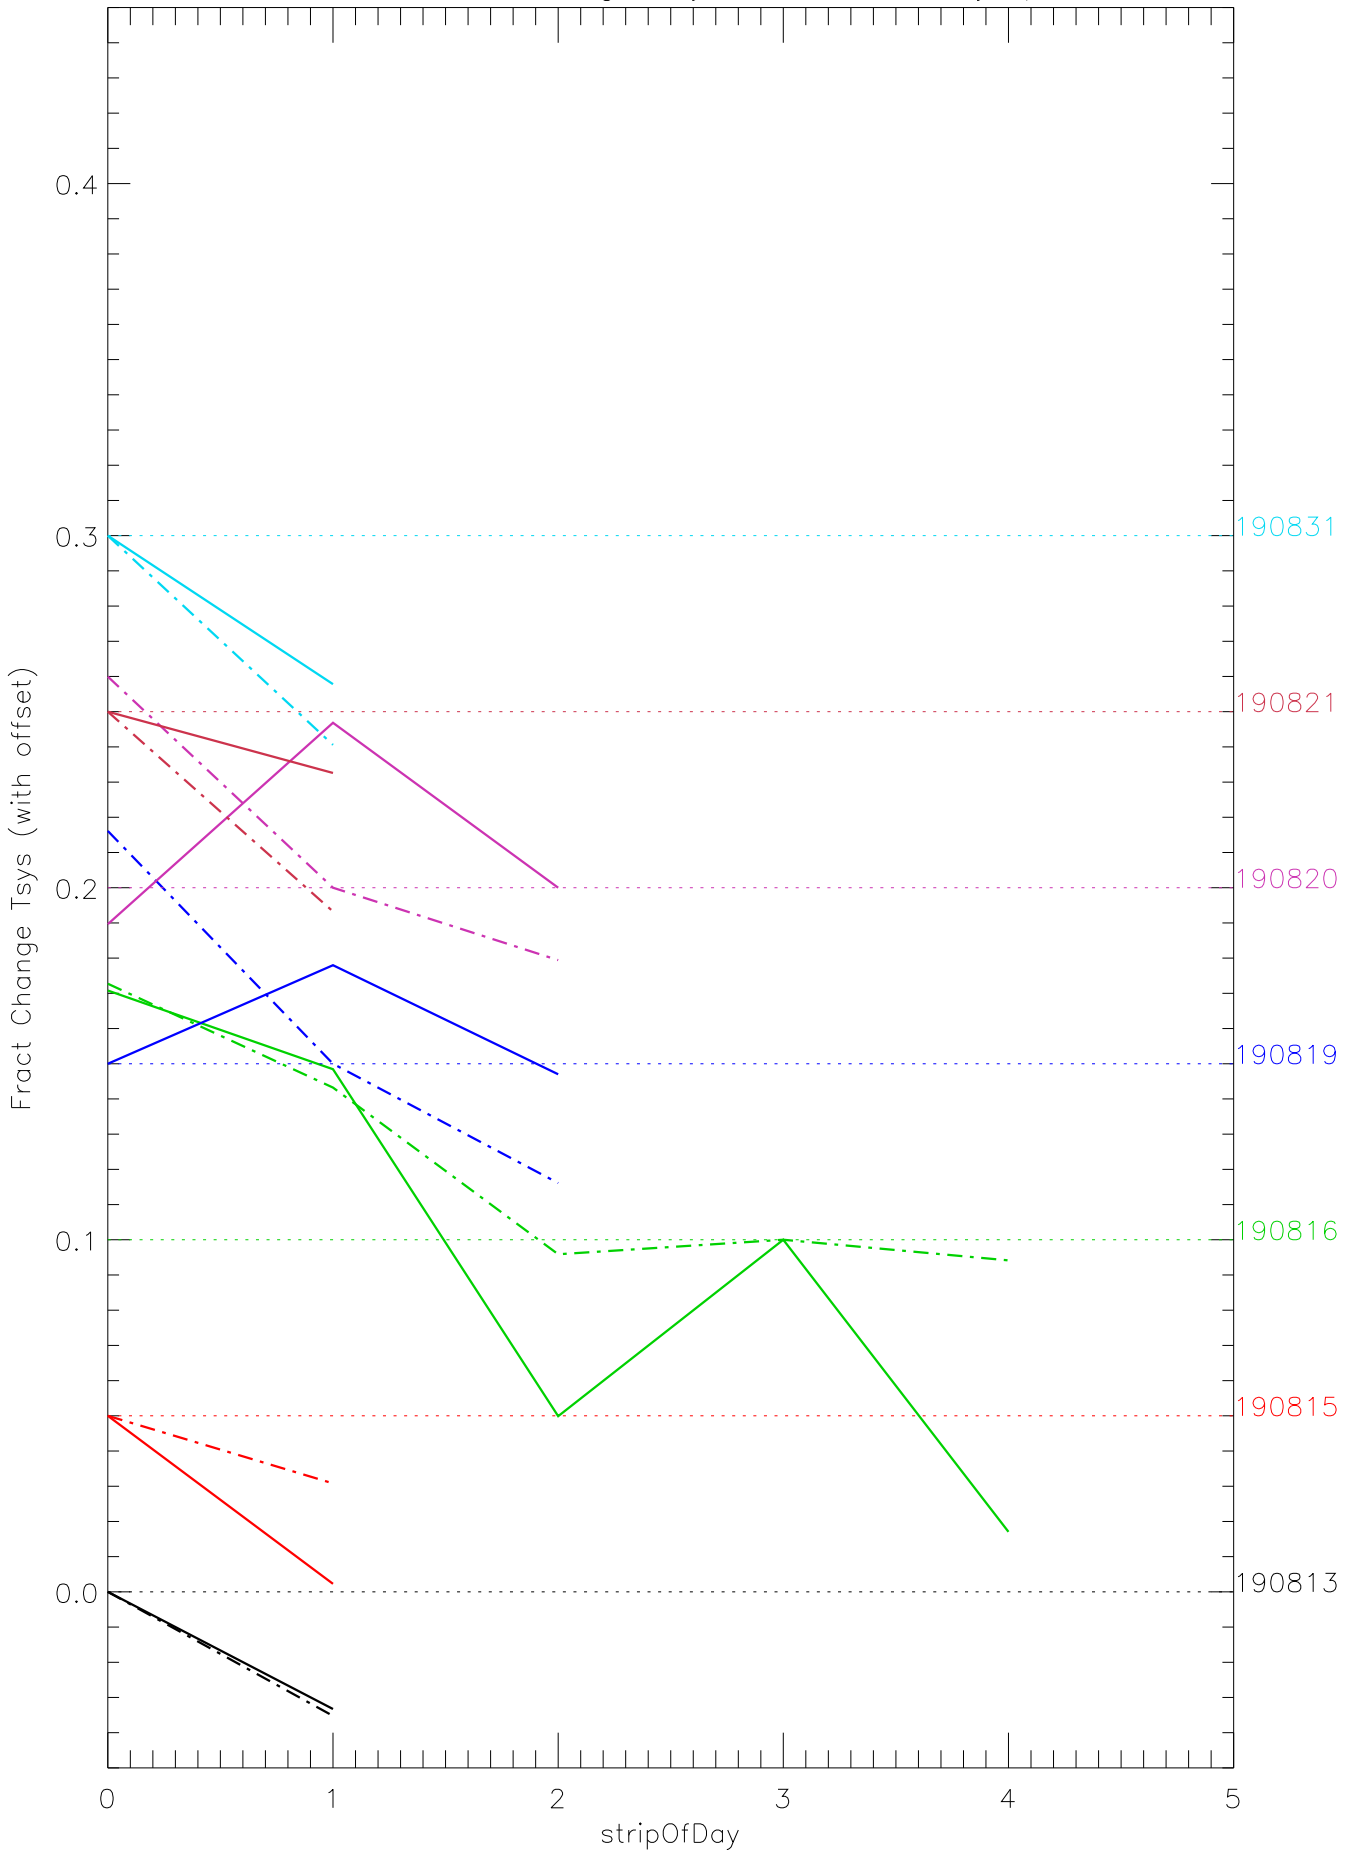

a2048 fractional change TsysK for each day. pixel:0

a2048 fractional change TsysK for each day. pixel:1

a2048 fractional change TsysK for each day. pixel:2

a2048 fractional change TsysK for each day. pixel:3

a2048 fractional change TsysK for each day. pixel:4

a2048 fractional change TsysK for each day. pixel:5

a2048 fractional change TsysK for each day. pixel:6