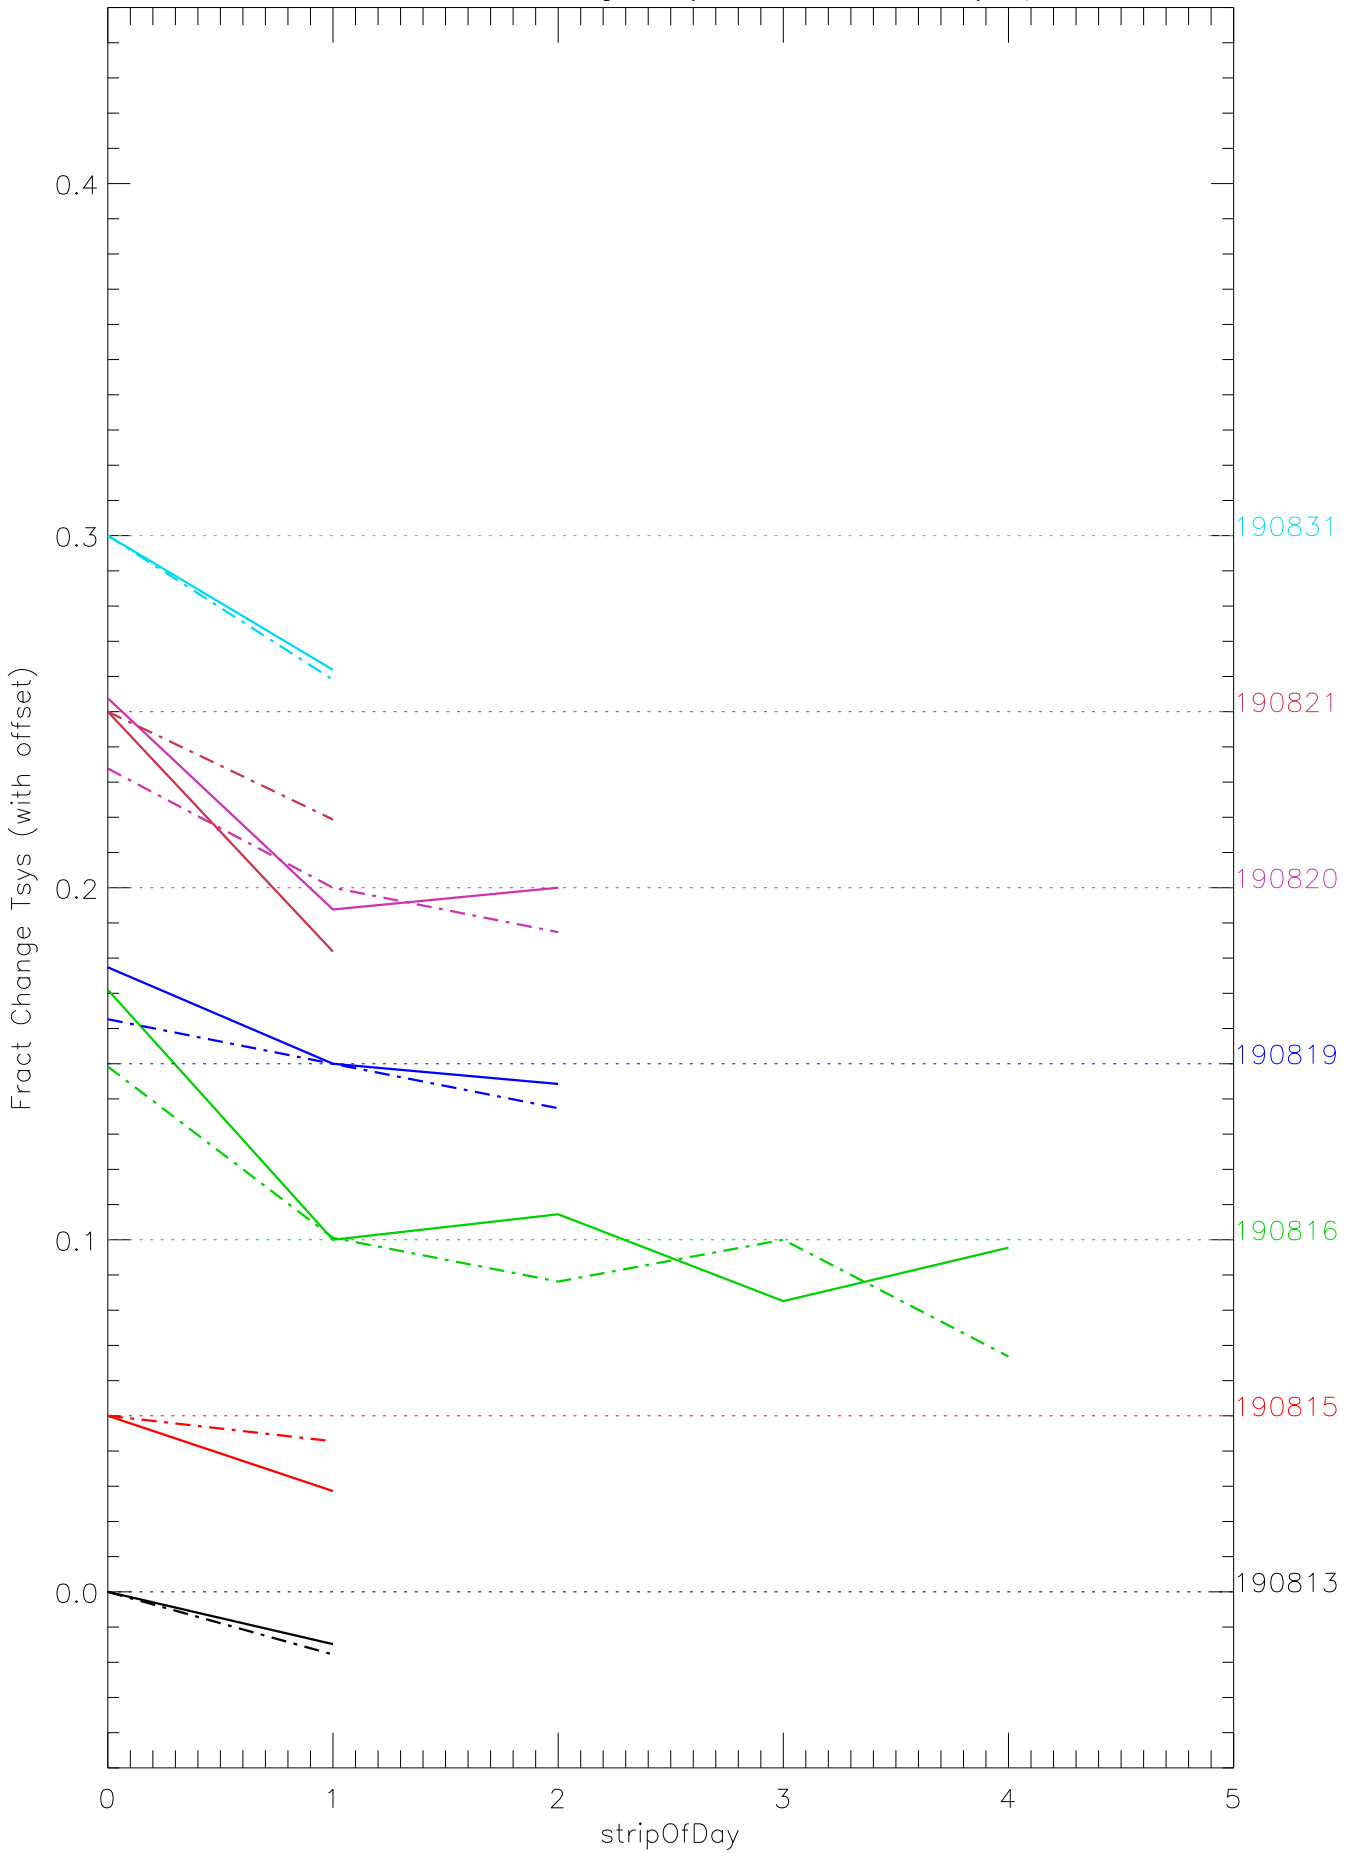

a2048 fractional change TsysK for each day. pixel:0

a2048 fractional change TsysK for each day. pixel:1

a2048 fractional change TsysK for each day. pixel:2

a2048 fractional change TsysK for each day. pixel:3

a2048 fractional change TsysK for each day. pixel:4

a2048 fractional change TsysK for each day. pixel:5

a2048 fractional change TsysK for each day. pixel:6