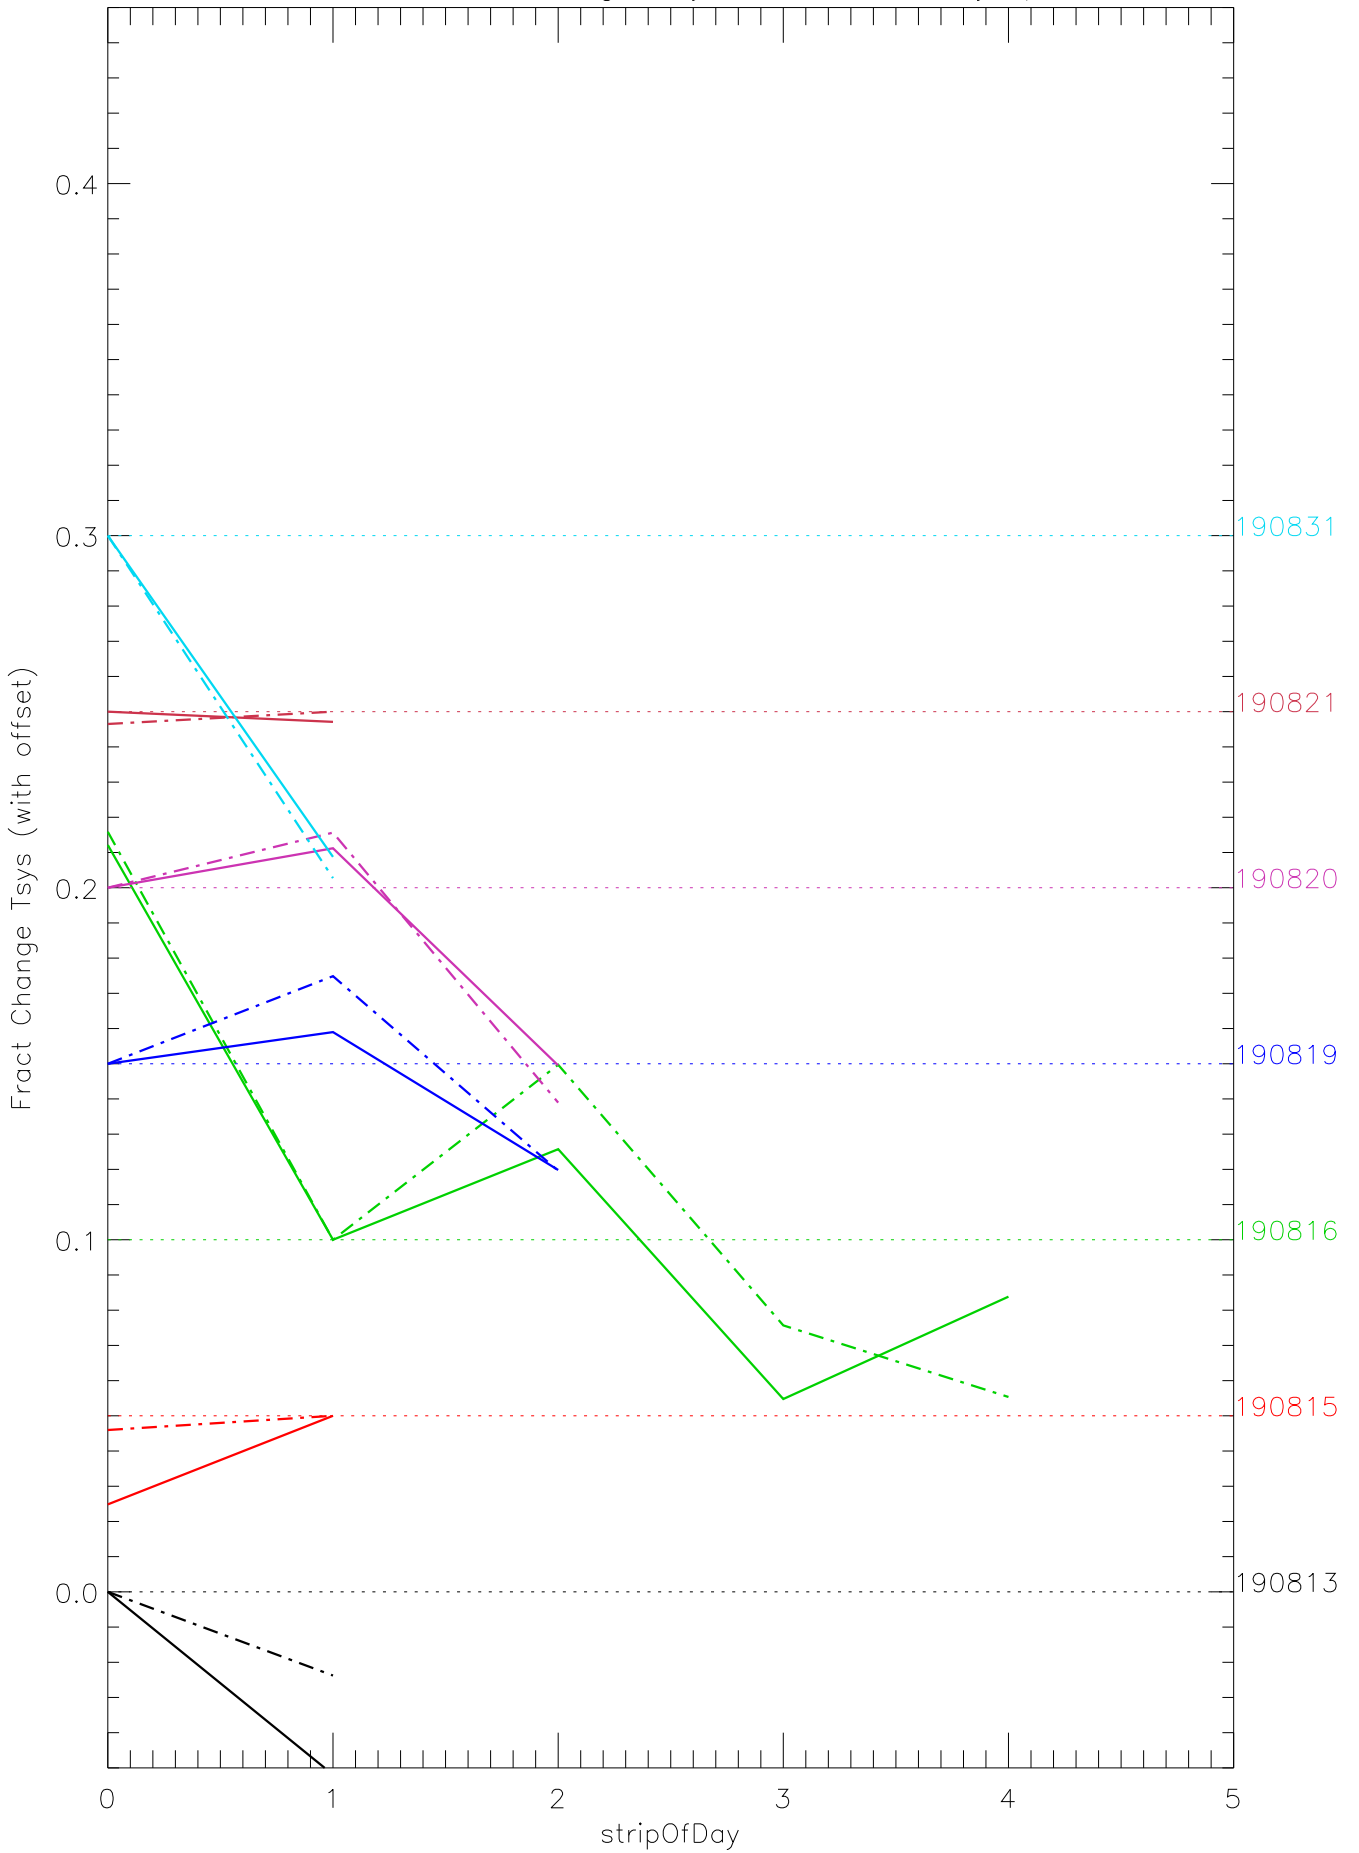

a2048 fractional change TsysK for each day. pixel:0

a2048 fractional change TsysK for each day. pixel:1

a2048 fractional change TsysK for each day. pixel:2

a2048 fractional change TsysK for each day. pixel:3

a2048 fractional change TsysK for each day. pixel:4

a2048 fractional change TsysK for each day. pixel:5

a2048 fractional change TsysK for each day. pixel:6