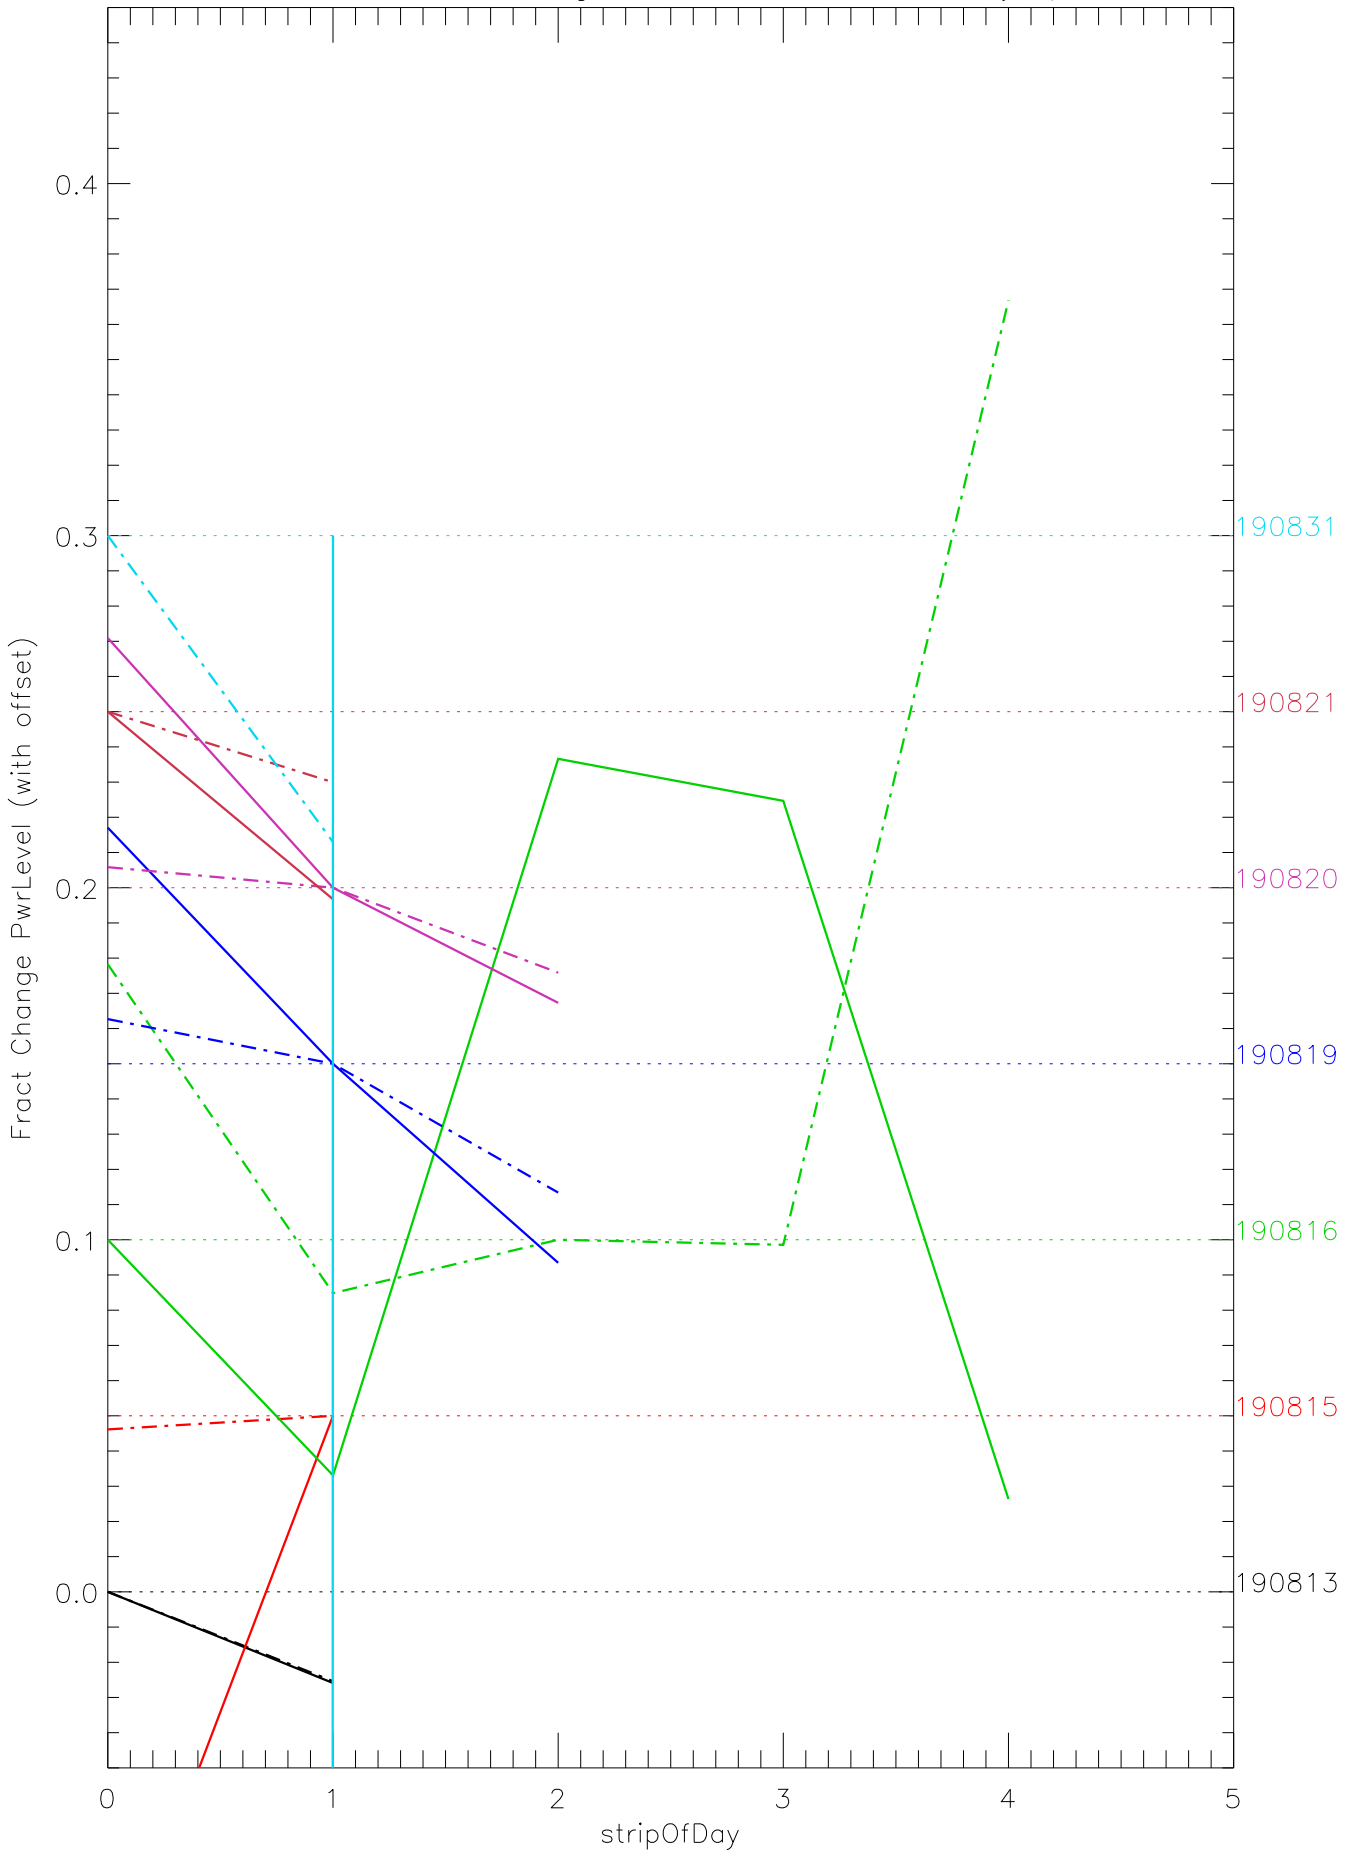

a2048 fractional change PwrLevel for each day. pixel:0

a2048 fractional change PwrLevel for each day. pixel:1

a2048 fractional change PwrLevel for each day. pixel:2

a2048 fractional change PwrLevel for each day. pixel:3

a2048 fractional change PwrLevel for each day. pixel:4

a2048 fractional change PwrLevel for each day. pixel:5

a2048 fractional change PwrLevel for each day. pixel:6