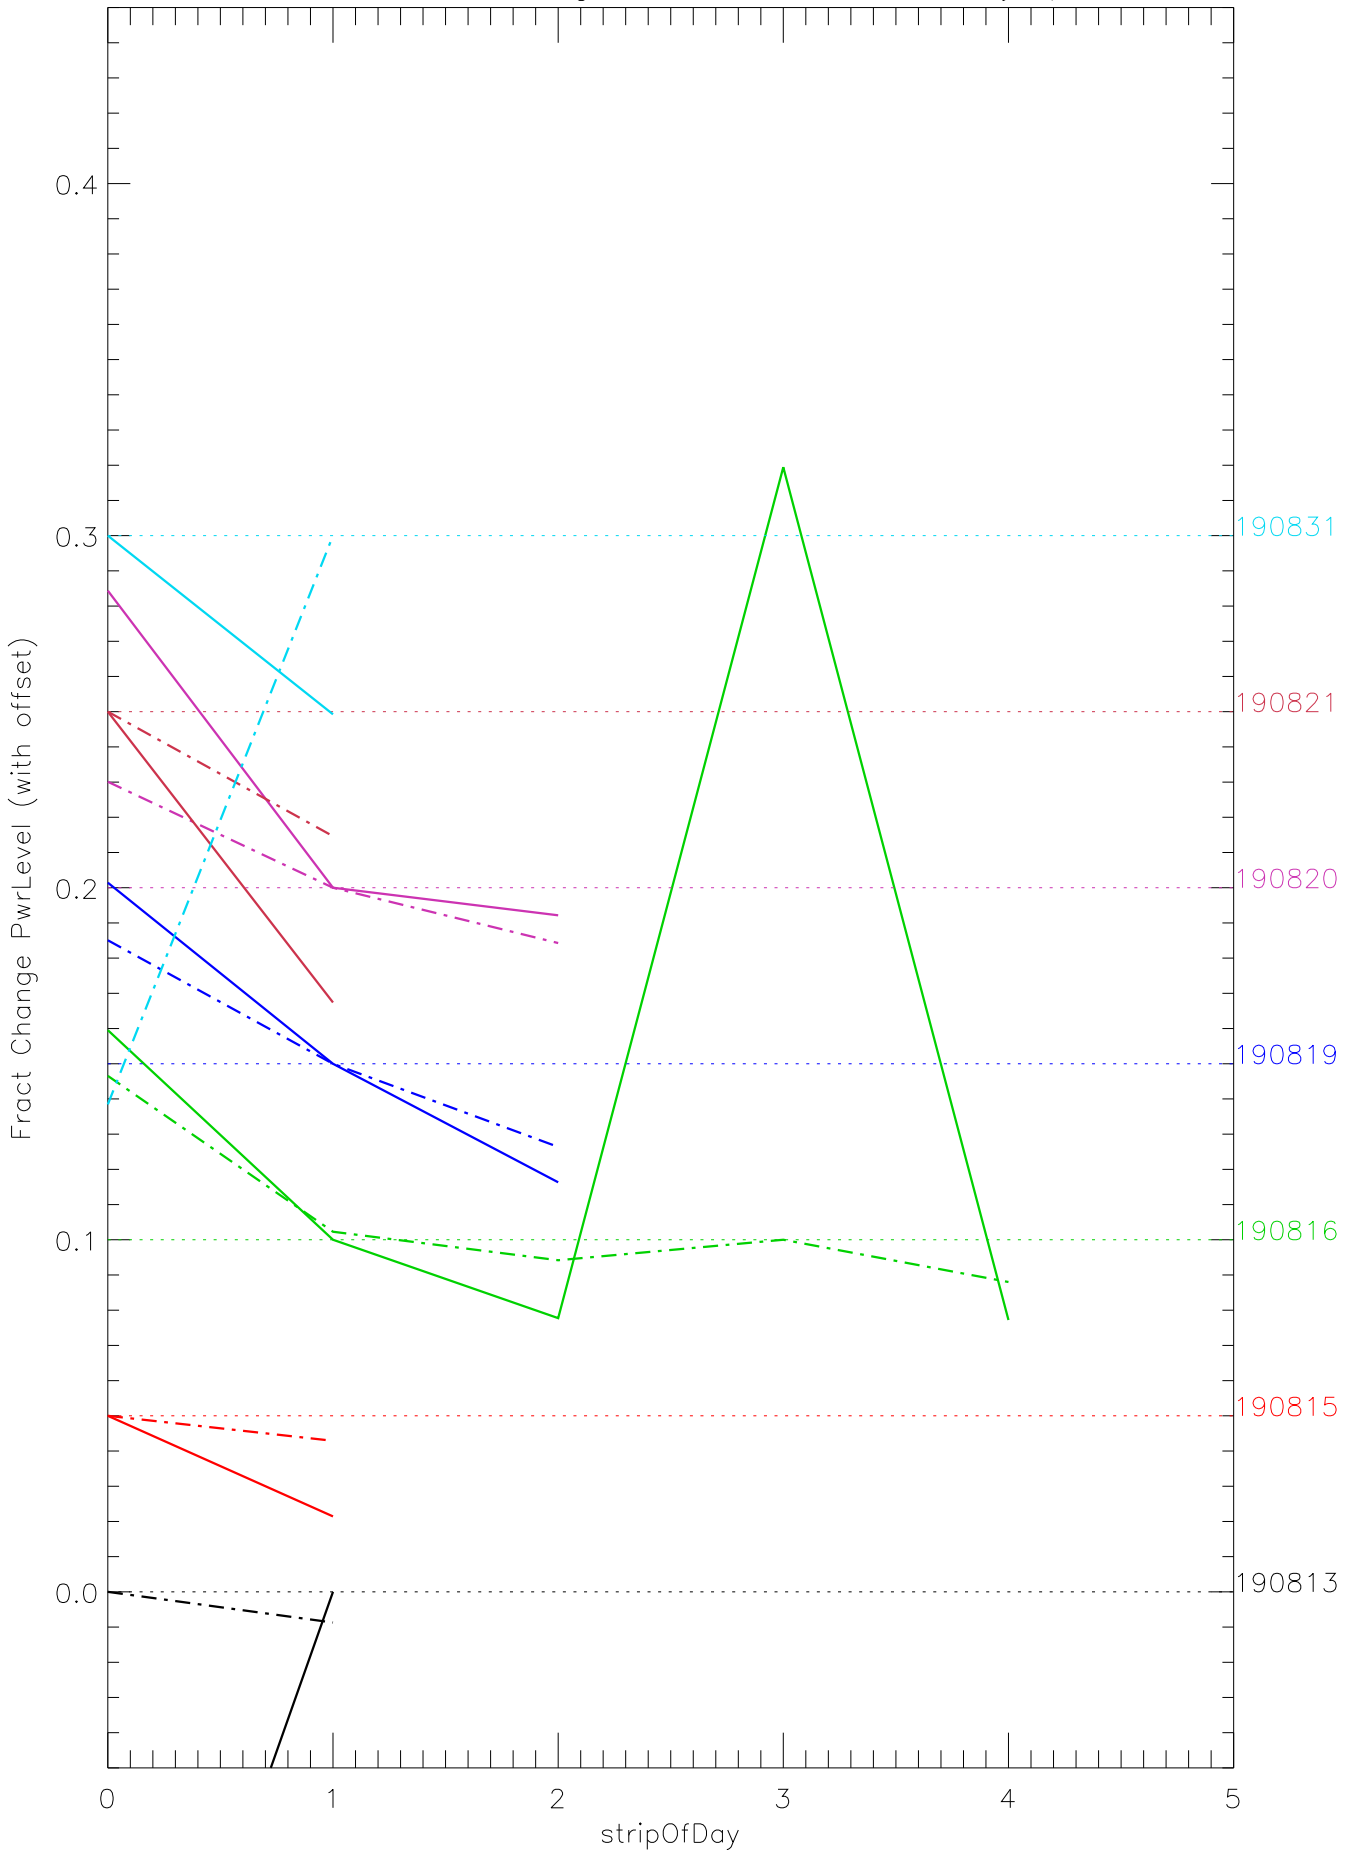

a2048 fractional change PwrLevel for each day. pixel:0

a2048 fractional change PwrLevel for each day. pixel:1

a2048 fractional change PwrLevel for each day. pixel:2

a2048 fractional change PwrLevel for each day. pixel:3

a2048 fractional change PwrLevel for each day. pixel:4

a2048 fractional change PwrLevel for each day. pixel:5

a2048 fractional change PwrLevel for each day. pixel:6