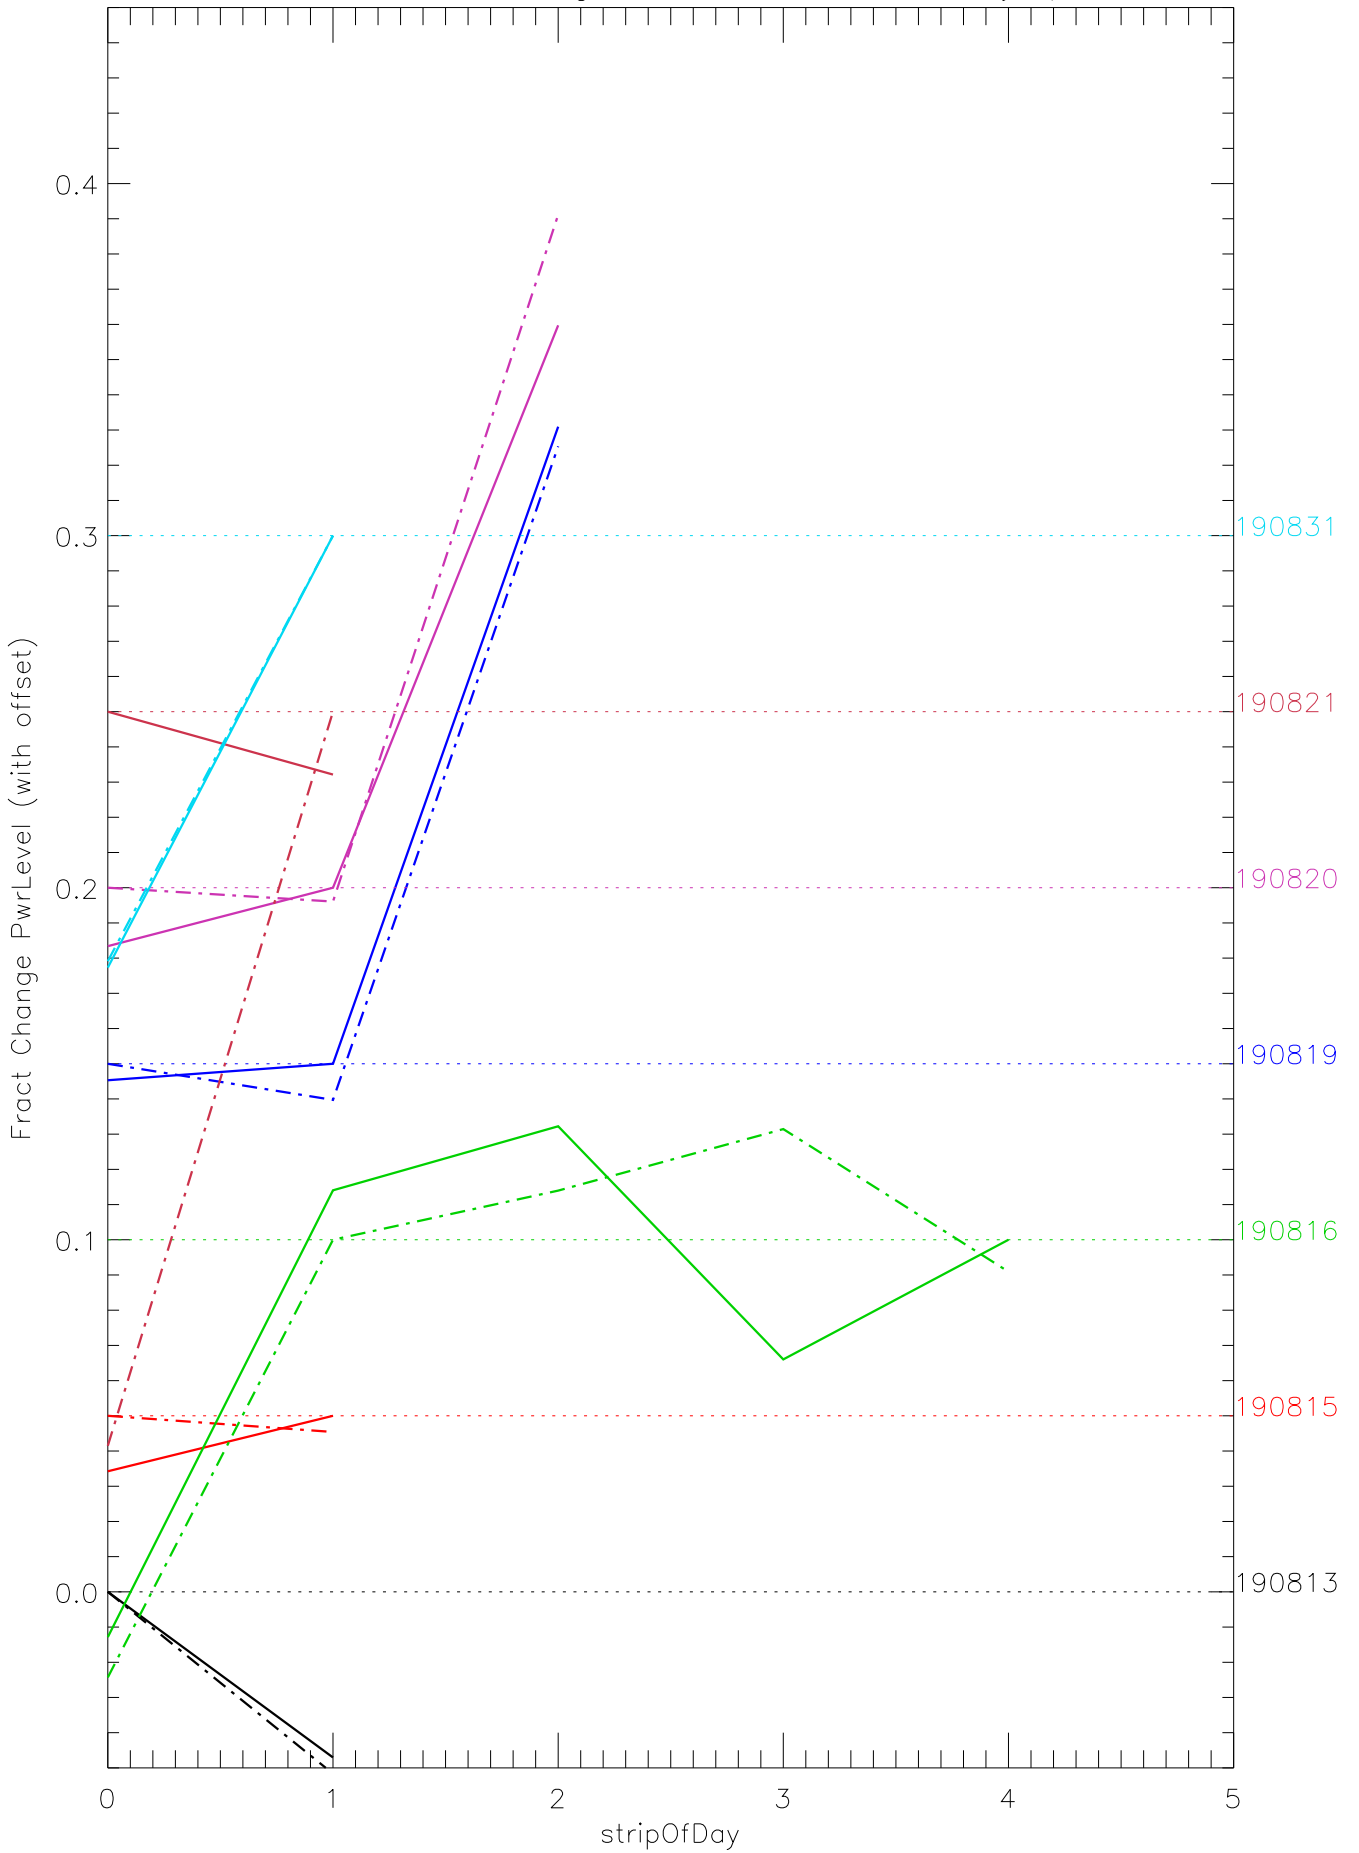

a2048 fractional change PwrLevel for each day. pixel:0

a2048 fractional change PwrLevel for each day. pixel:1

a2048 fractional change PwrLevel for each day. pixel:2

a2048 fractional change PwrLevel for each day. pixel:3

a2048 fractional change PwrLevel for each day. pixel:4

a2048 fractional change PwrLevel for each day. pixel:5

a2048 fractional change PwrLevel for each day. pixel:6