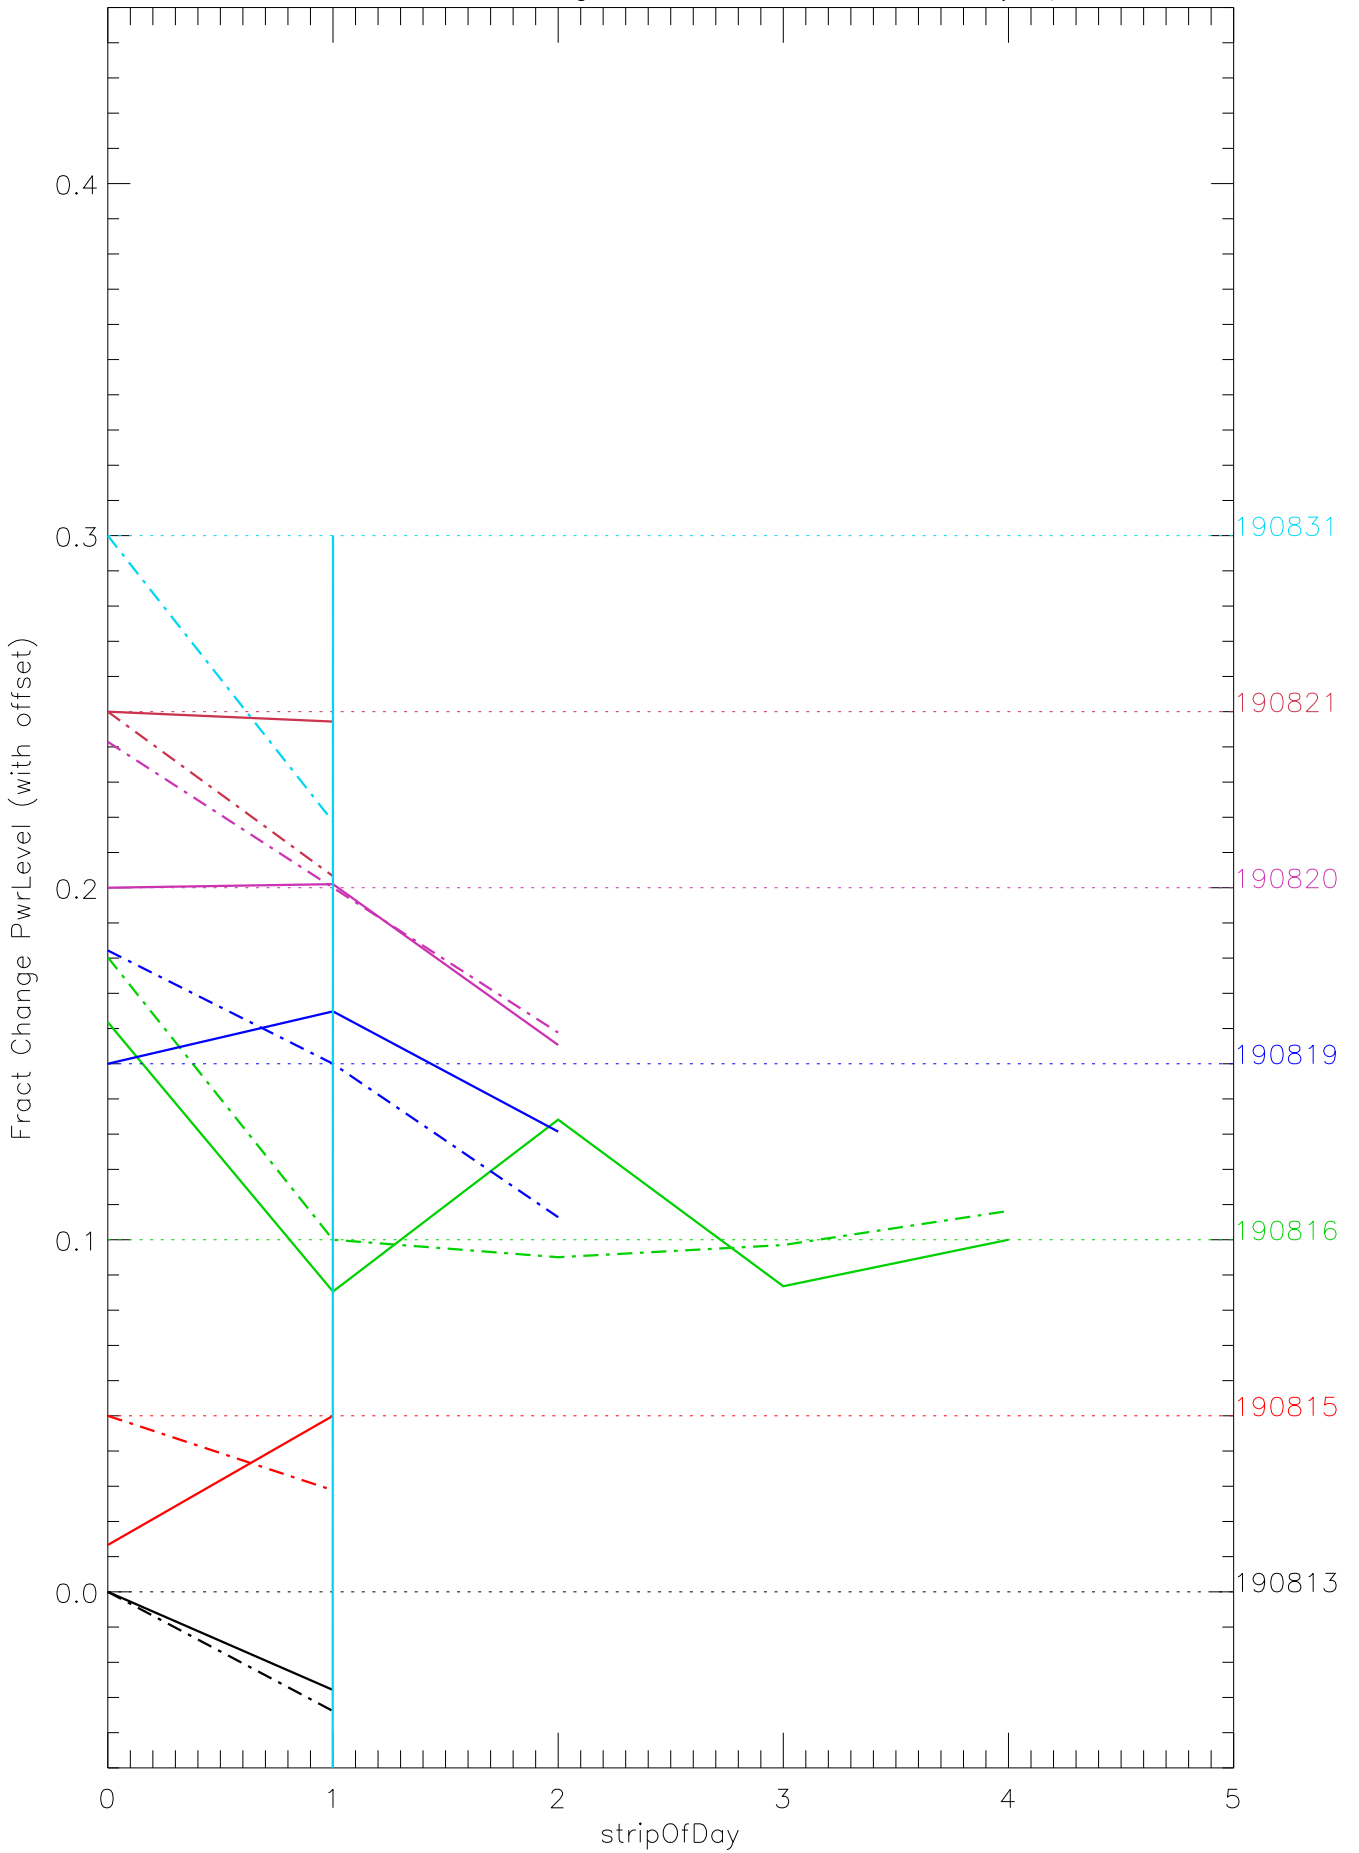

a2048 fractional change PwrLevel for each day. pixel:0

a2048 fractional change PwrLevel for each day. pixel:1

a2048 fractional change PwrLevel for each day. pixel:2

a2048 fractional change PwrLevel for each day. pixel:3

a2048 fractional change PwrLevel for each day. pixel:4

a2048 fractional change PwrLevel for each day. pixel:5

a2048 fractional change PwrLevel for each day. pixel:6