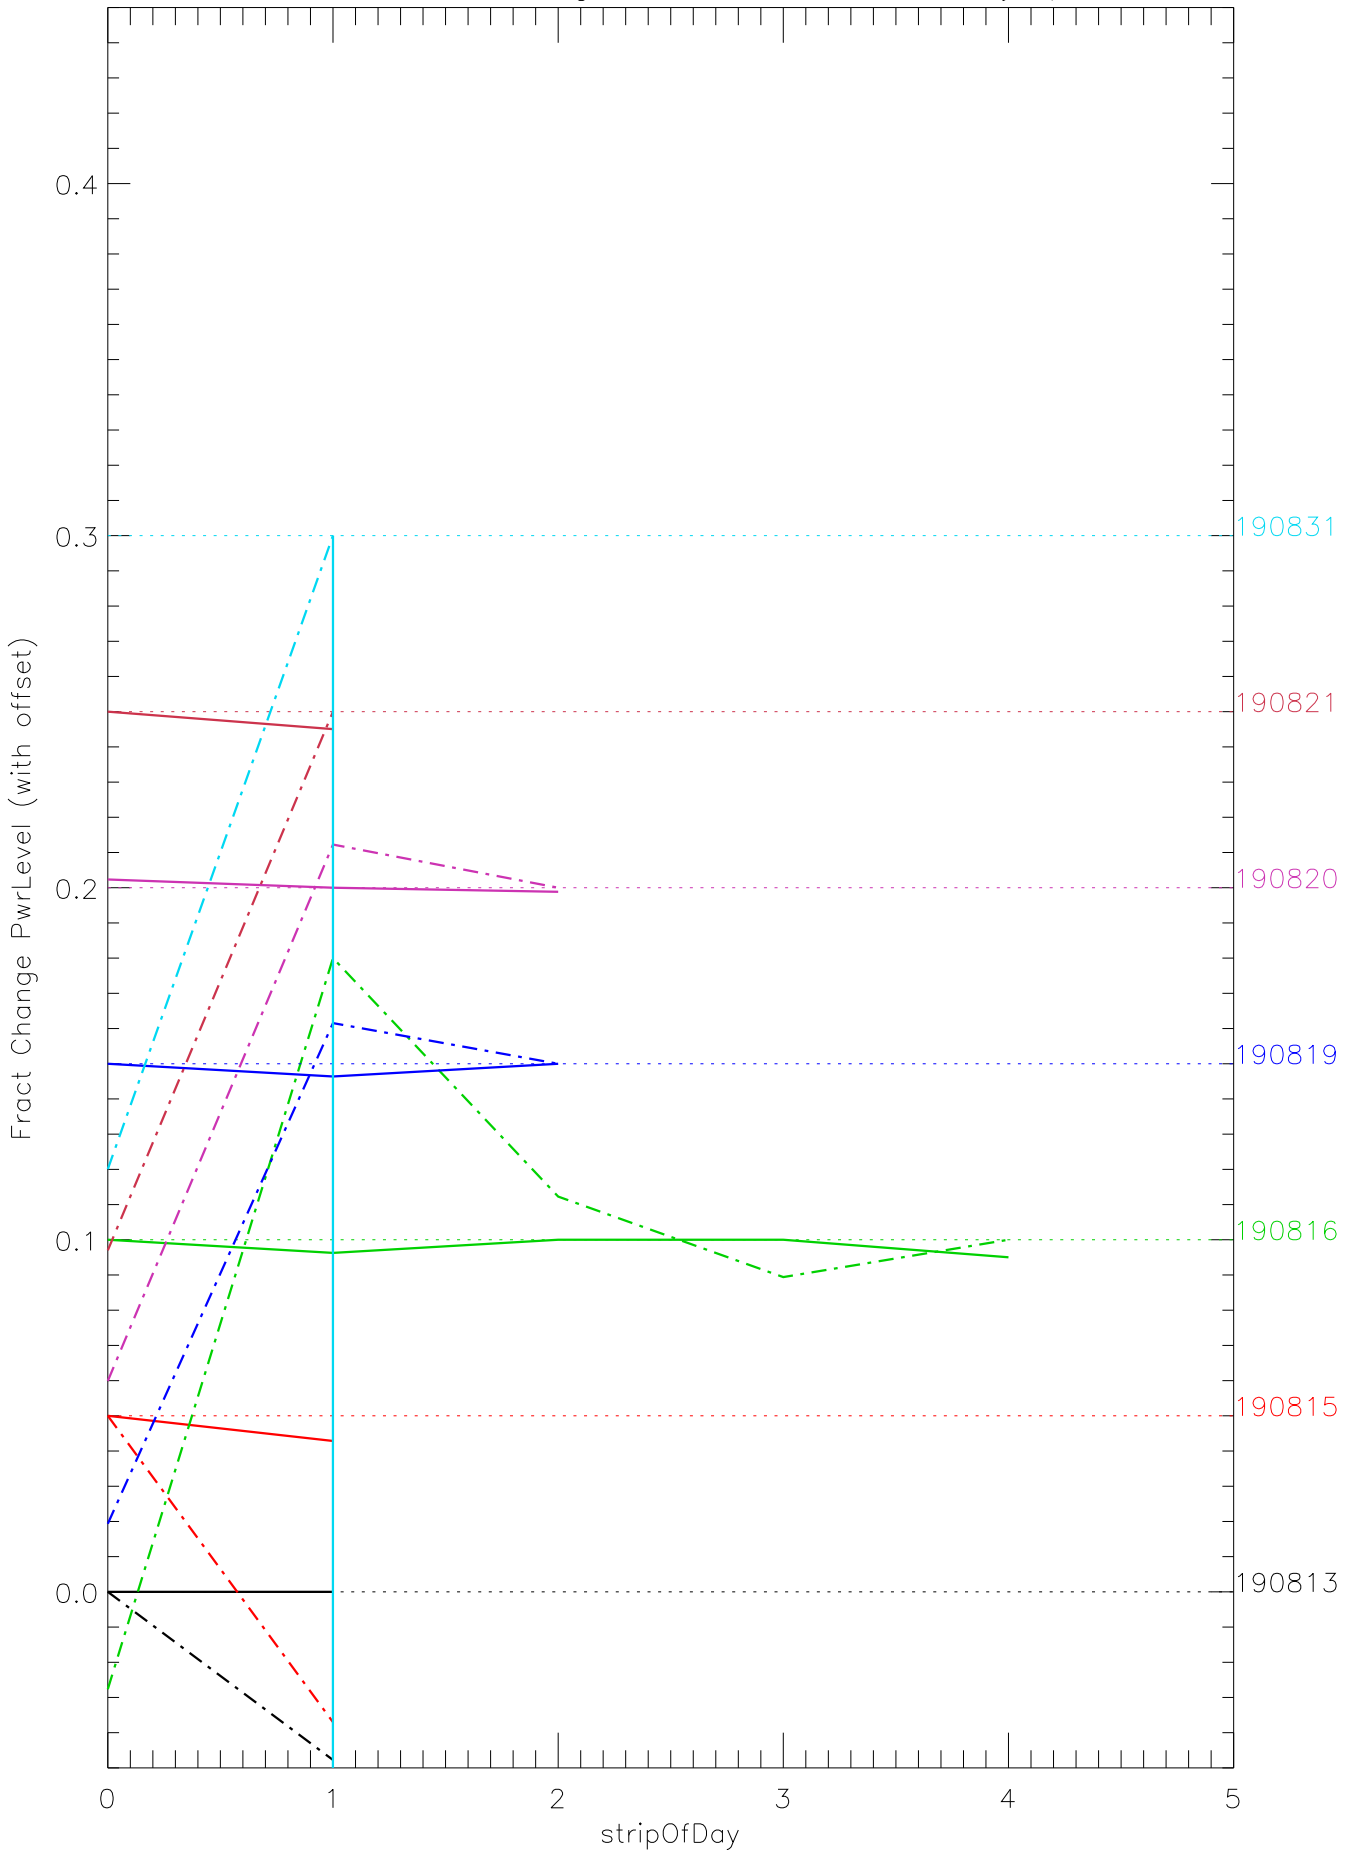

a2048 fractional change PwrLevel for each day. pixel:0

a2048 fractional change PwrLevel for each day. pixel:1

a2048 fractional change PwrLevel for each day. pixel:2

a2048 fractional change PwrLevel for each day. pixel:3

a2048 fractional change PwrLevel for each day. pixel:4

a2048 fractional change PwrLevel for each day. pixel:5

a2048 fractional change PwrLevel for each day. pixel:6