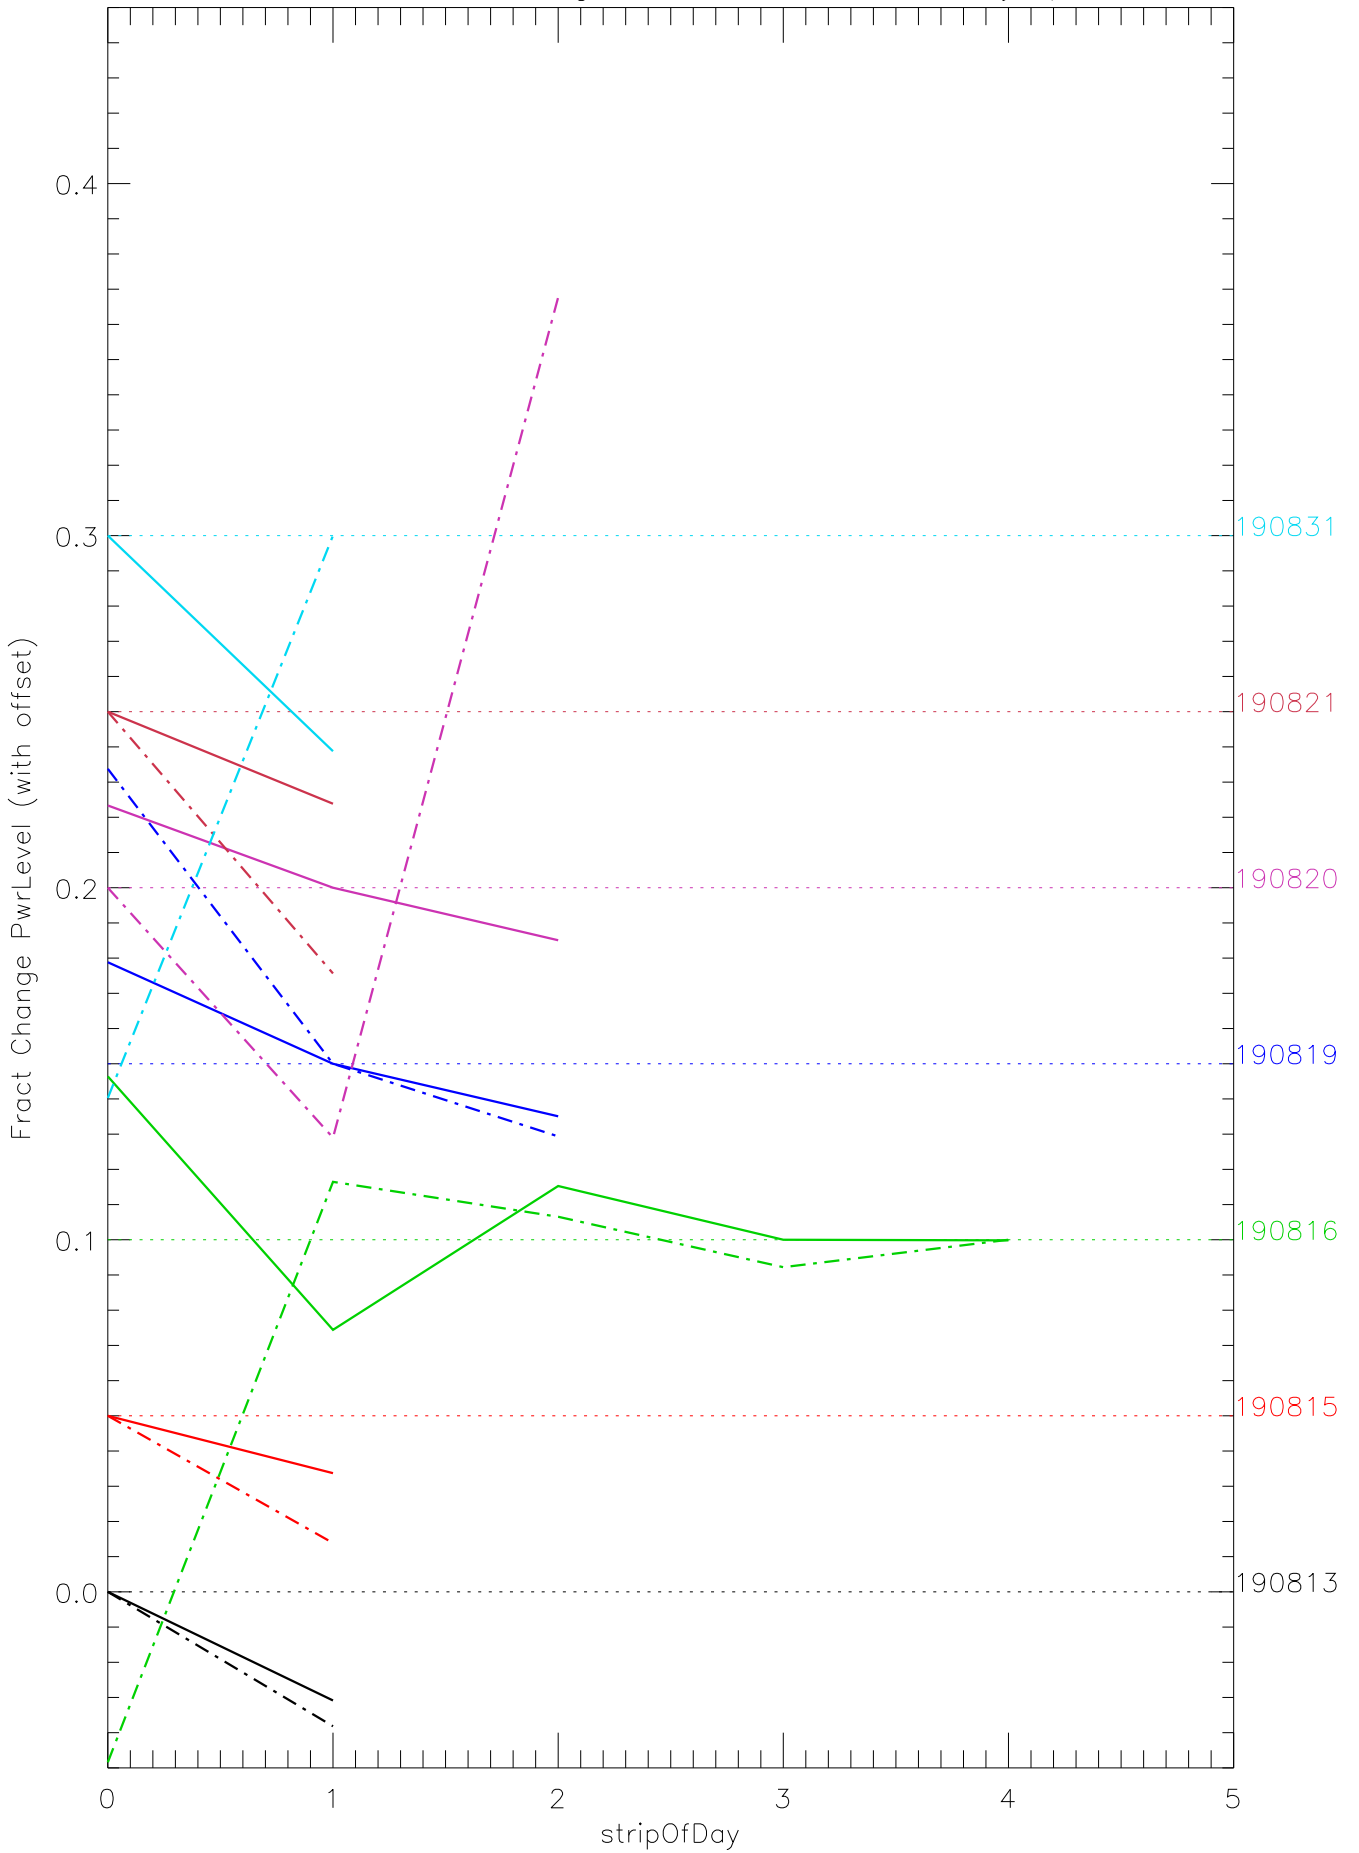

a2048 fractional change PwrLevel for each day. pixel:0

a2048 fractional change PwrLevel for each day. pixel:1

a2048 fractional change PwrLevel for each day. pixel:2

a2048 fractional change PwrLevel for each day. pixel:3

a2048 fractional change PwrLevel for each day. pixel:4

a2048 fractional change PwrLevel for each day. pixel:5

a2048 fractional change PwrLevel for each day. pixel:6