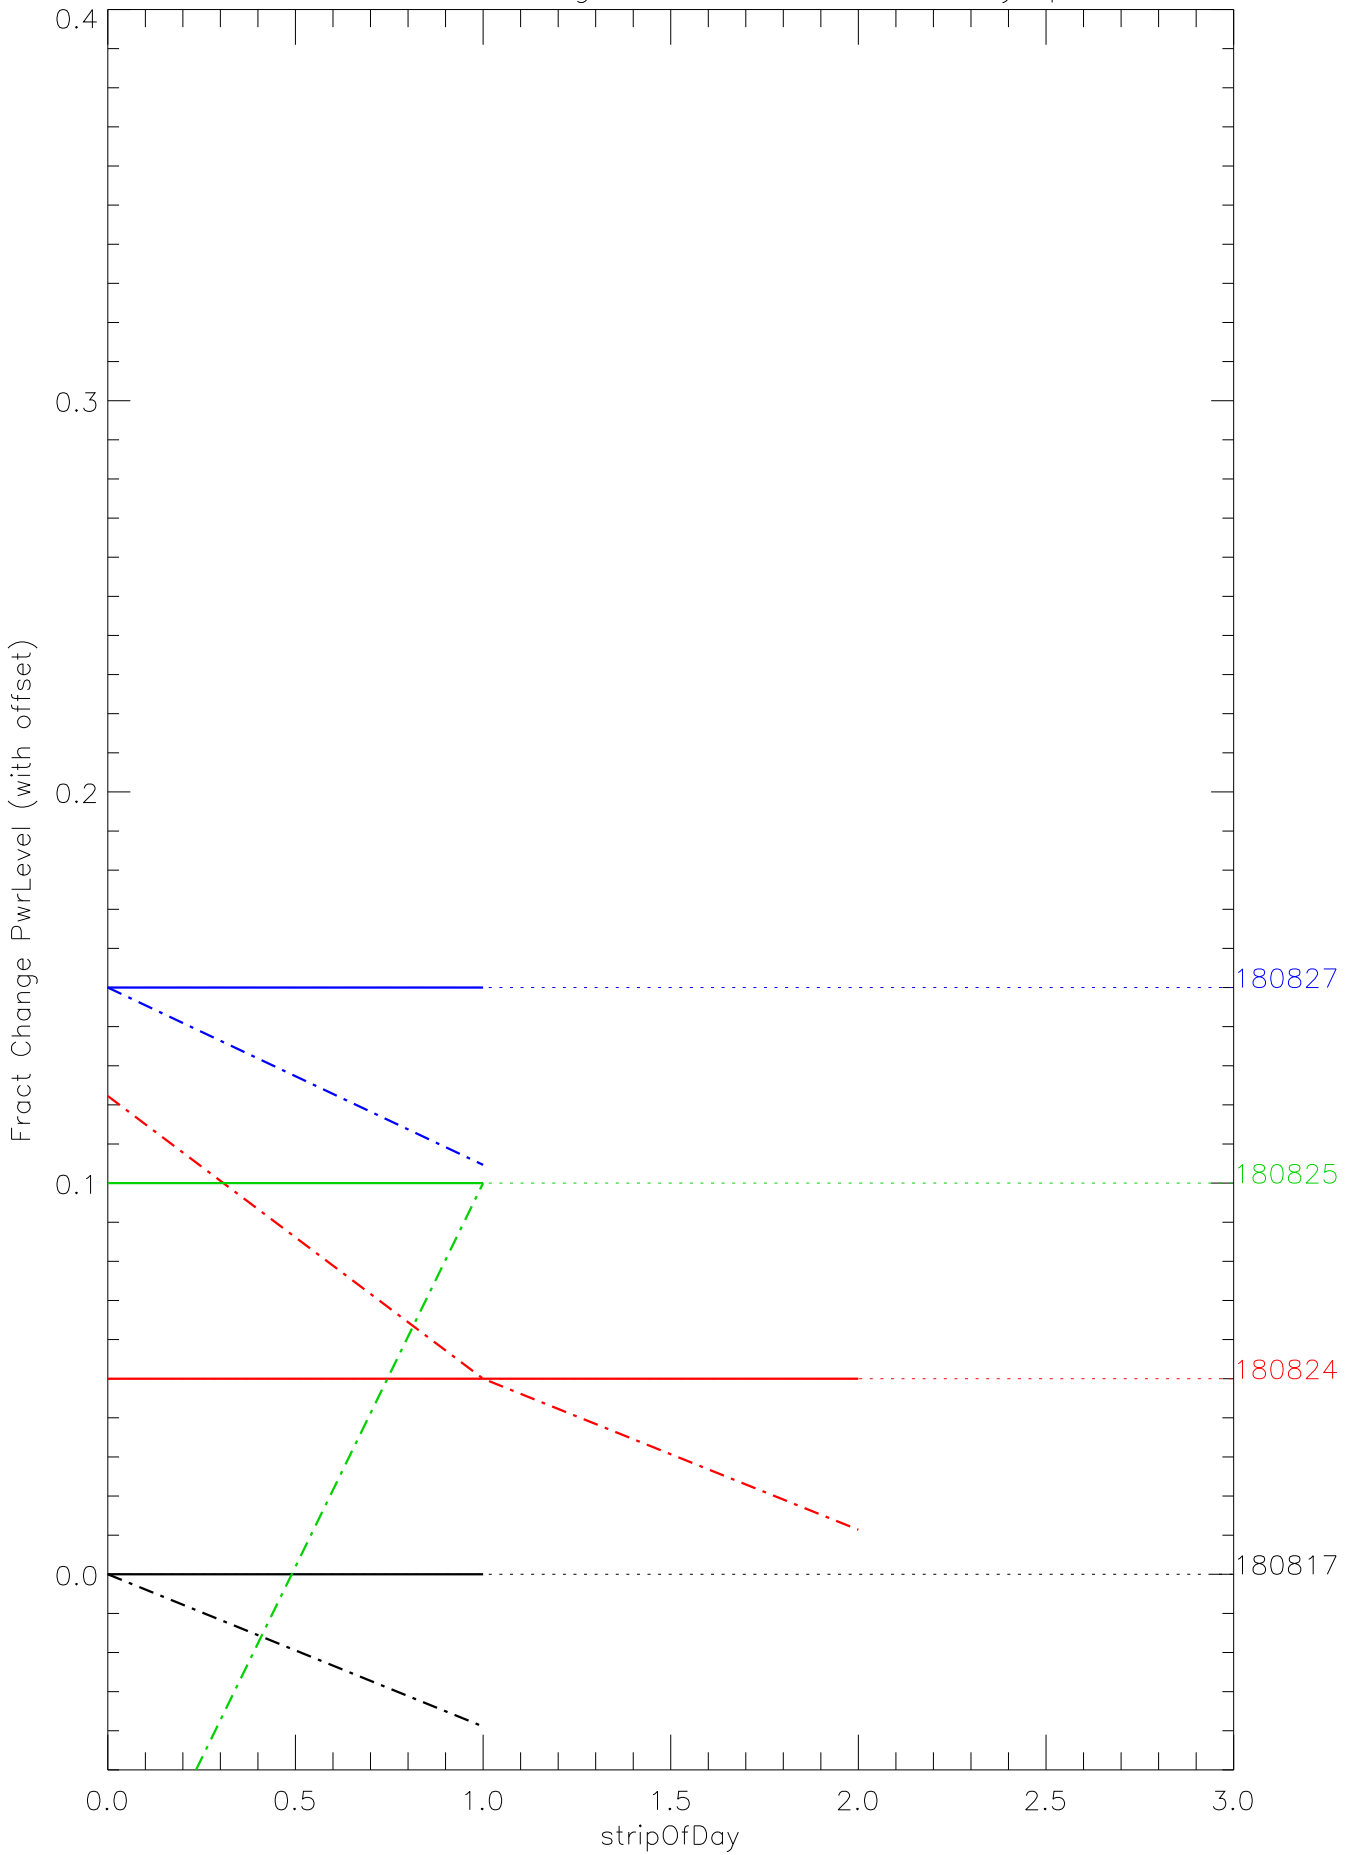

a2048 fractional change PwrLevel for each day. pixel:0

a2048 fractional change PwrLevel for each day. pixel:1

a2048 fractional change PwrLevel for each day. pixel:2

a2048 fractional change PwrLevel for each day. pixel:3

a2048 fractional change PwrLevel for each day. pixel:4

a2048 fractional change PwrLevel for each day. pixel:5

a2048 fractional change PwrLevel for each day. pixel:6