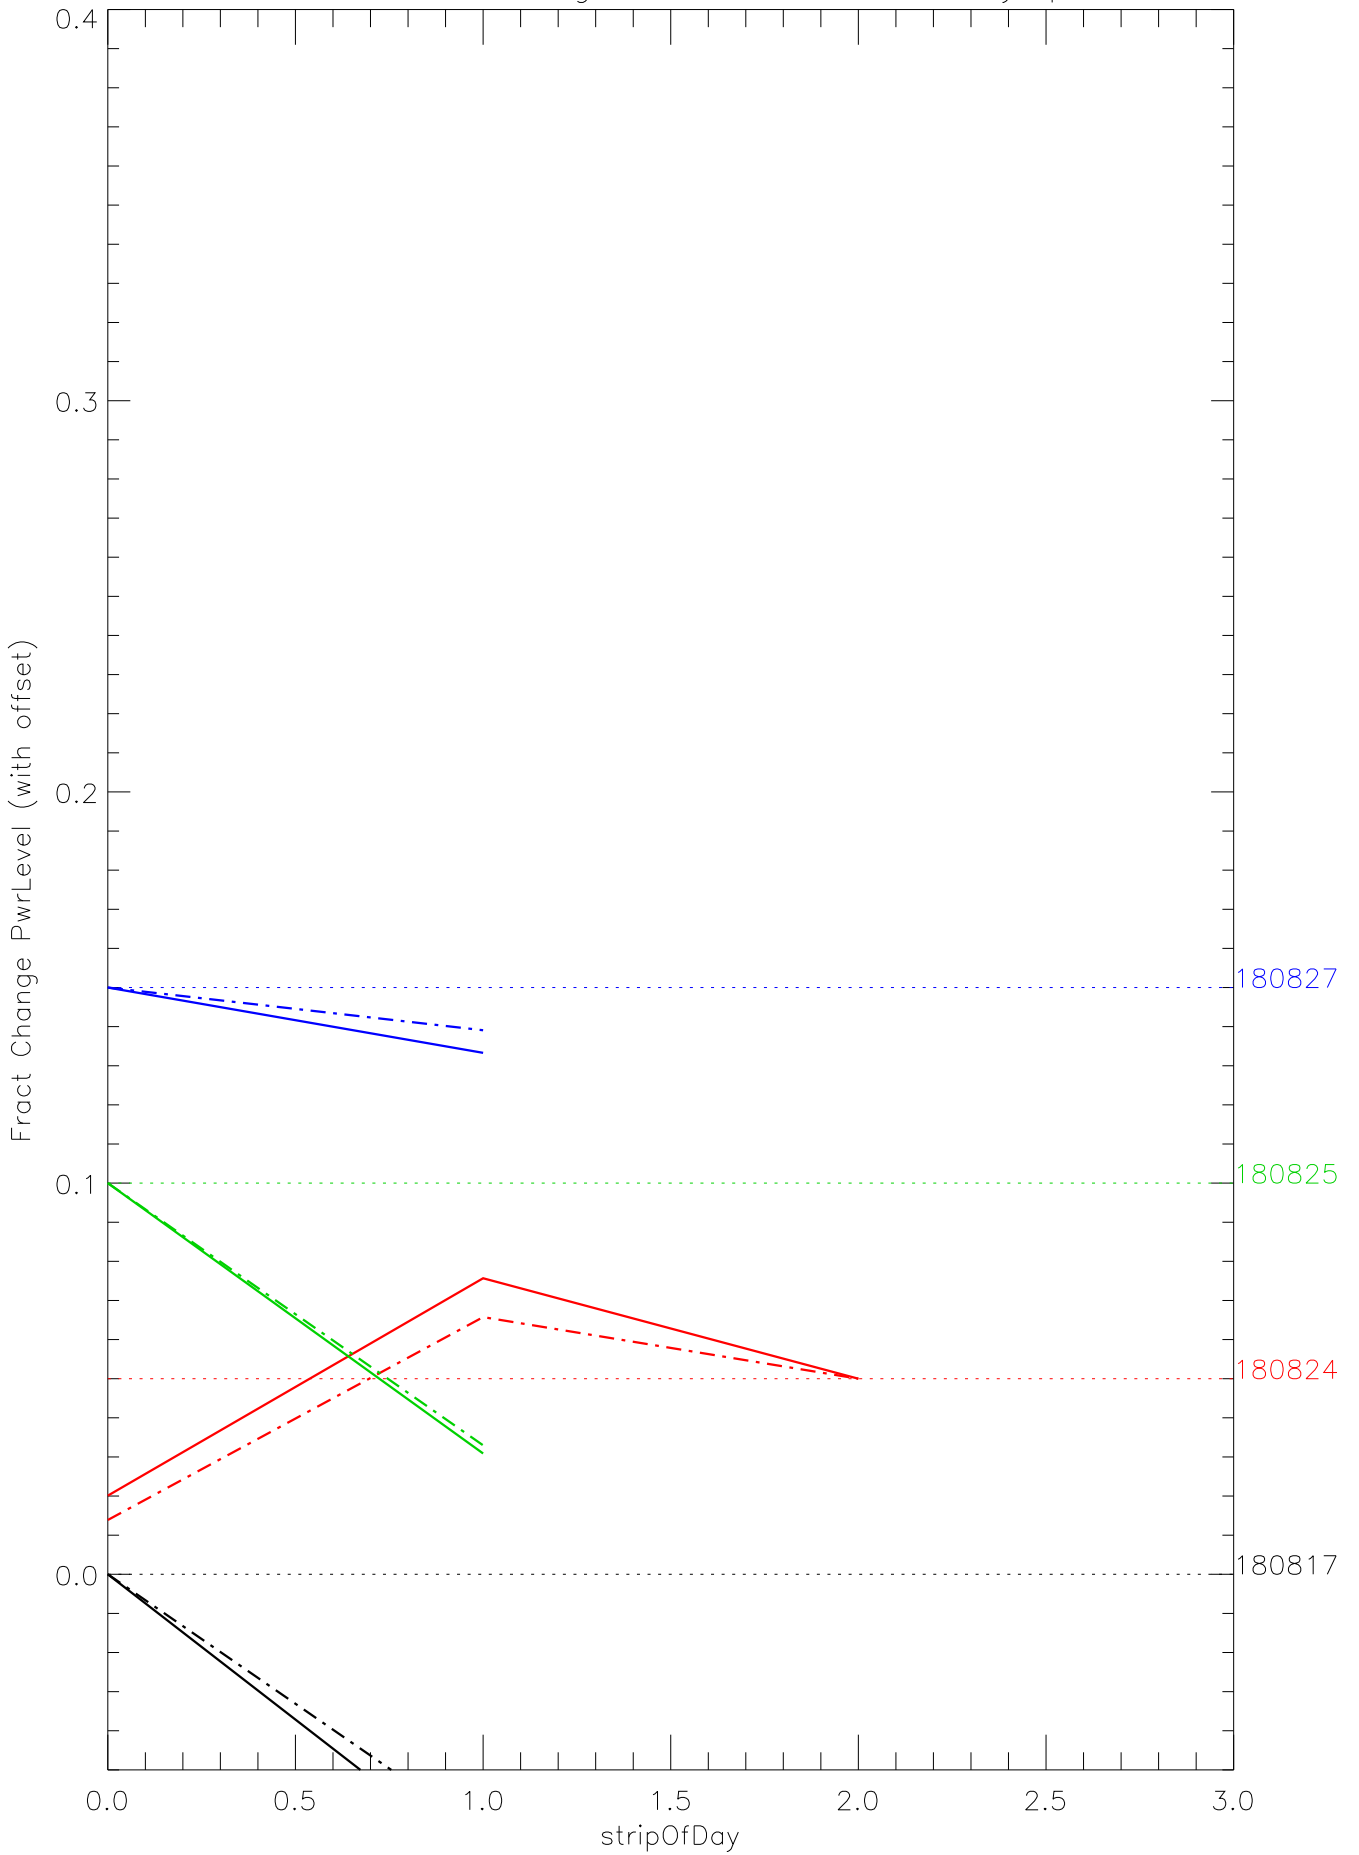

a2048 fractional change PwrLevel for each day. pixel:0

a2048 fractional change PwrLevel for each day. pixel:1

a2048 fractional change PwrLevel for each day. pixel:2

a2048 fractional change PwrLevel for each day. pixel:3

a2048 fractional change PwrLevel for each day. pixel:4

a2048 fractional change PwrLevel for each day. pixel:5

a2048 fractional change PwrLevel for each day. pixel:6