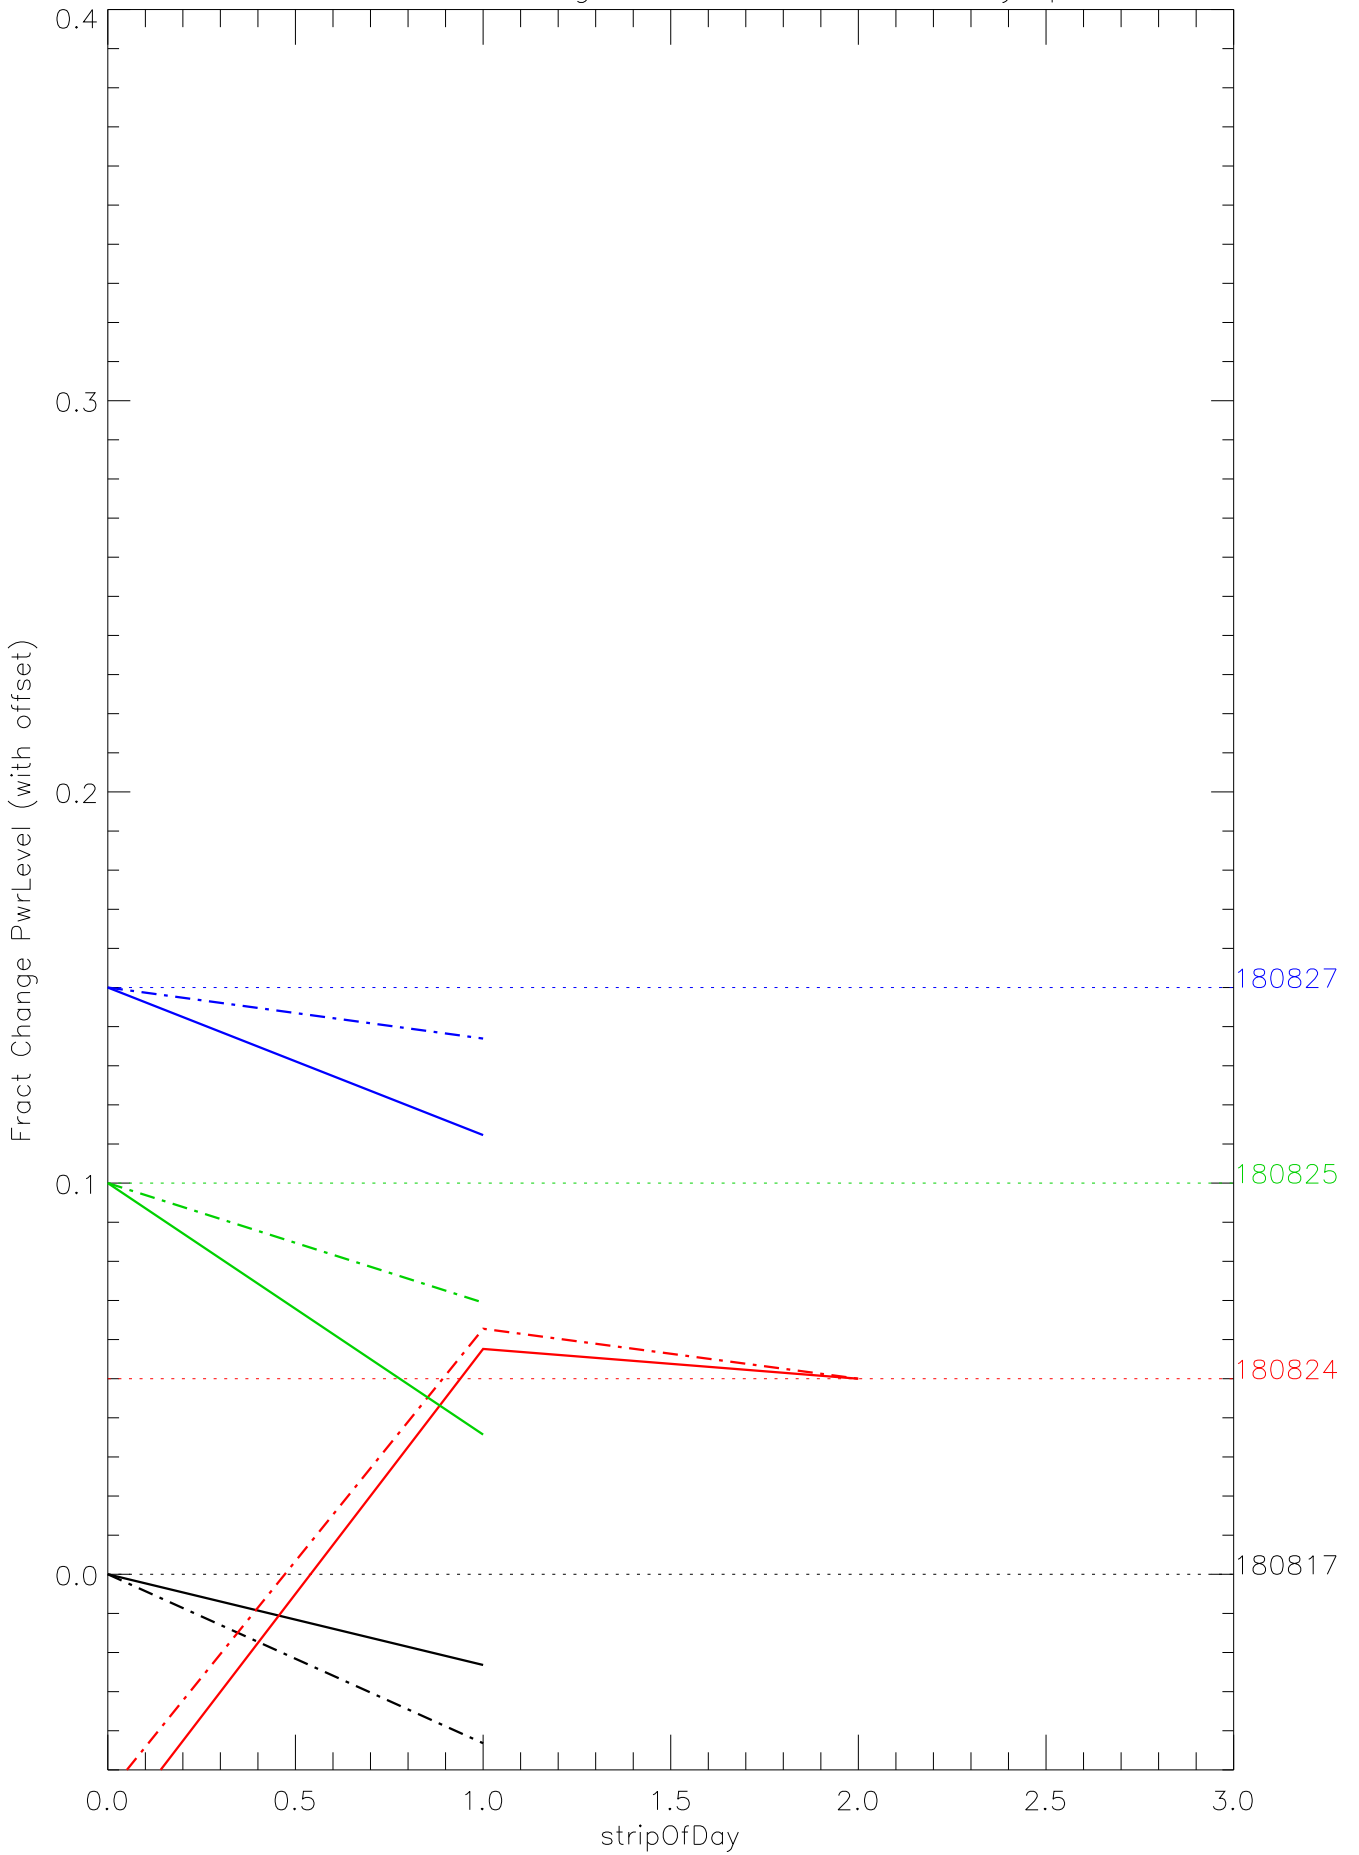

a2048 fractional change PwrLevel for each day. pixel:0

a2048 fractional change PwrLevel for each day. pixel:1

a2048 fractional change PwrLevel for each day. pixel:2

a2048 fractional change PwrLevel for each day. pixel:3

a2048 fractional change PwrLevel for each day. pixel:4

a2048 fractional change PwrLevel for each day. pixel:5

a2048 fractional change PwrLevel for each day. pixel:6