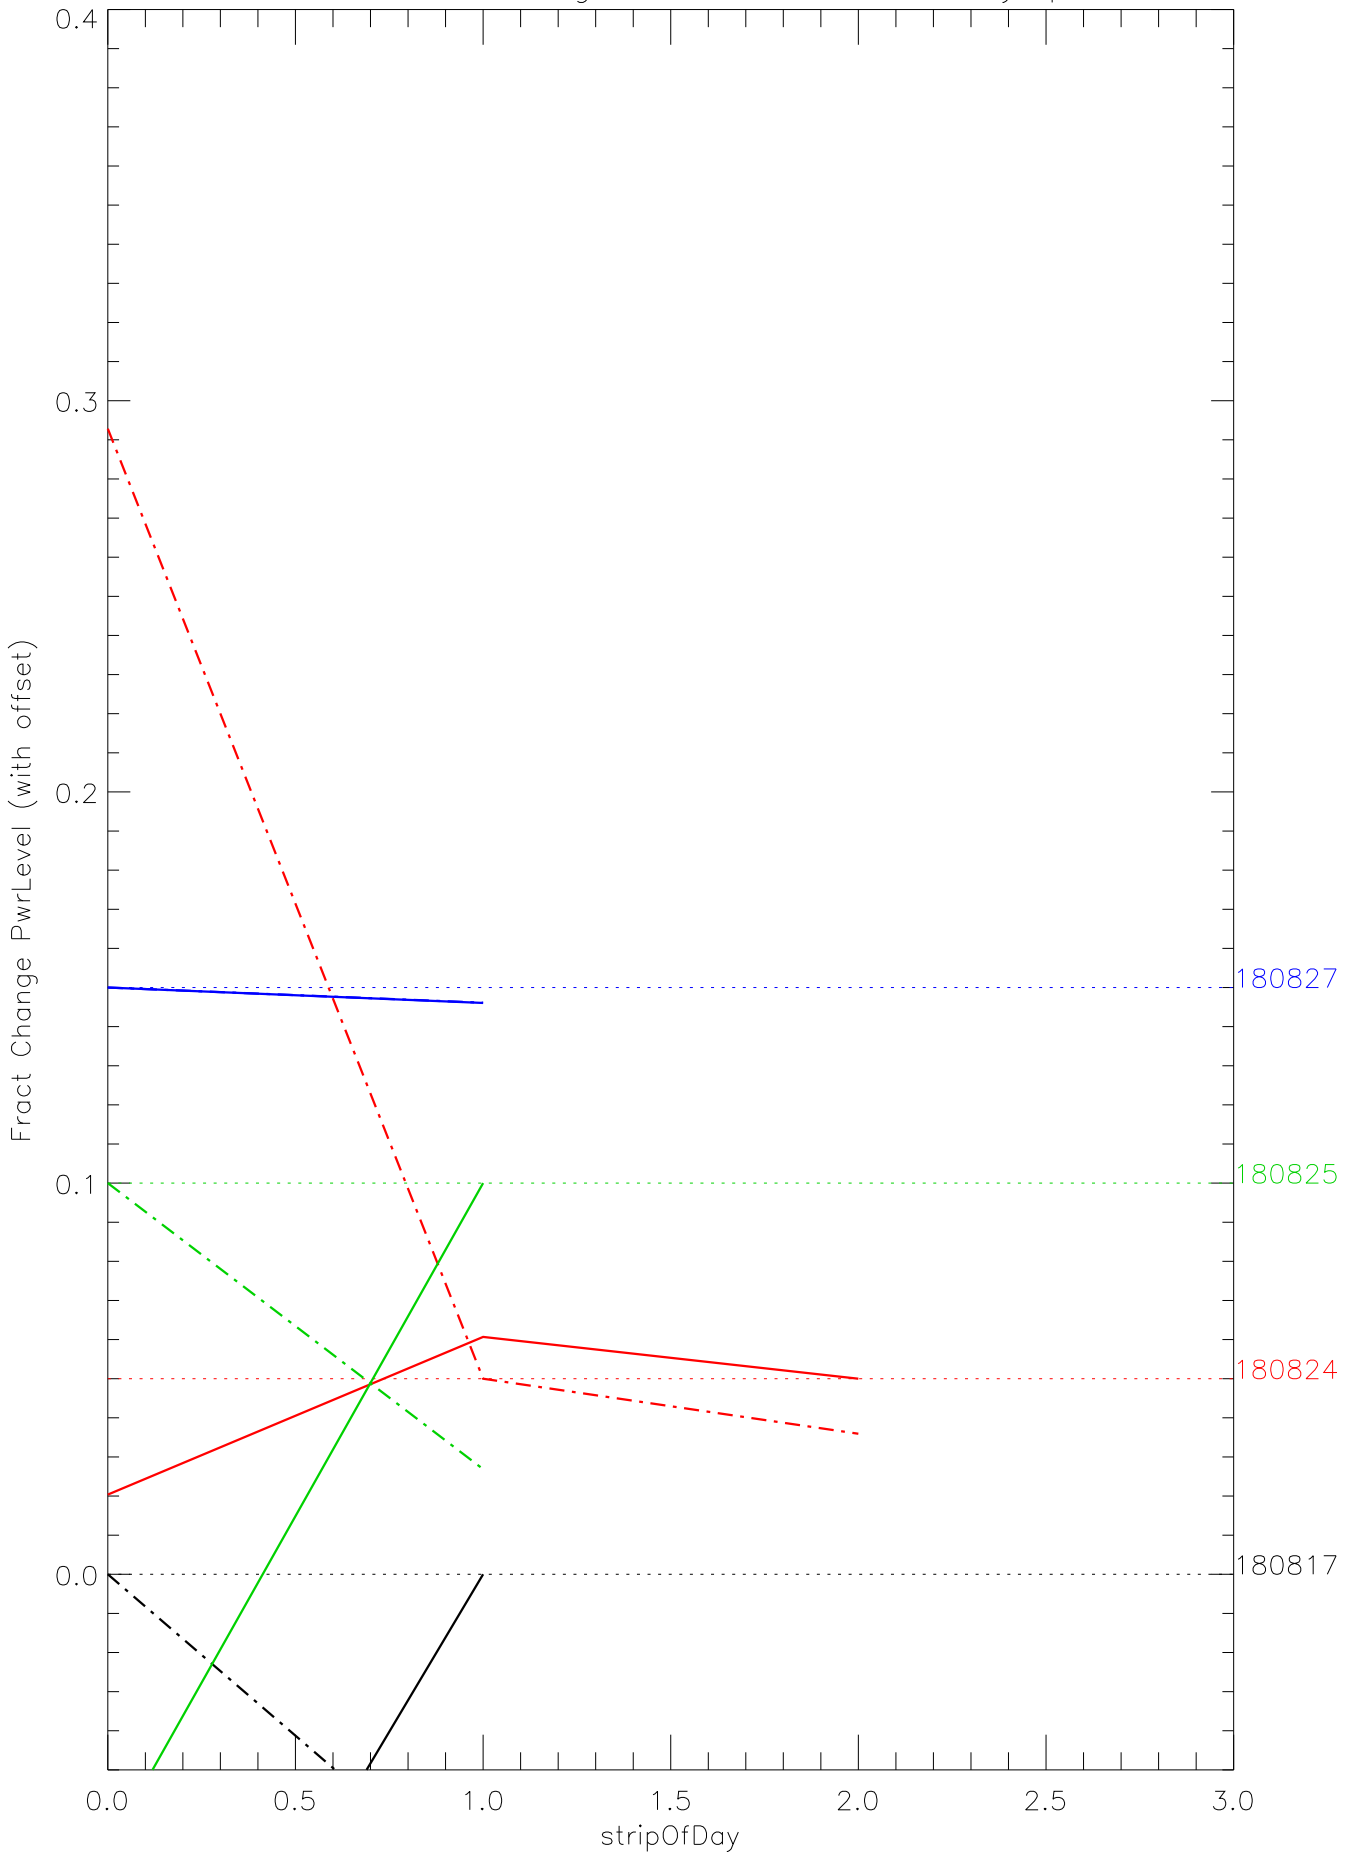

a2048 fractional change PwrLevel for each day. pixel:0

a2048 fractional change PwrLevel for each day. pixel:1

a2048 fractional change PwrLevel for each day. pixel:2

a2048 fractional change PwrLevel for each day. pixel:3

a2048 fractional change PwrLevel for each day. pixel:4

a2048 fractional change PwrLevel for each day. pixel:5

a2048 fractional change PwrLevel for each day. pixel:6