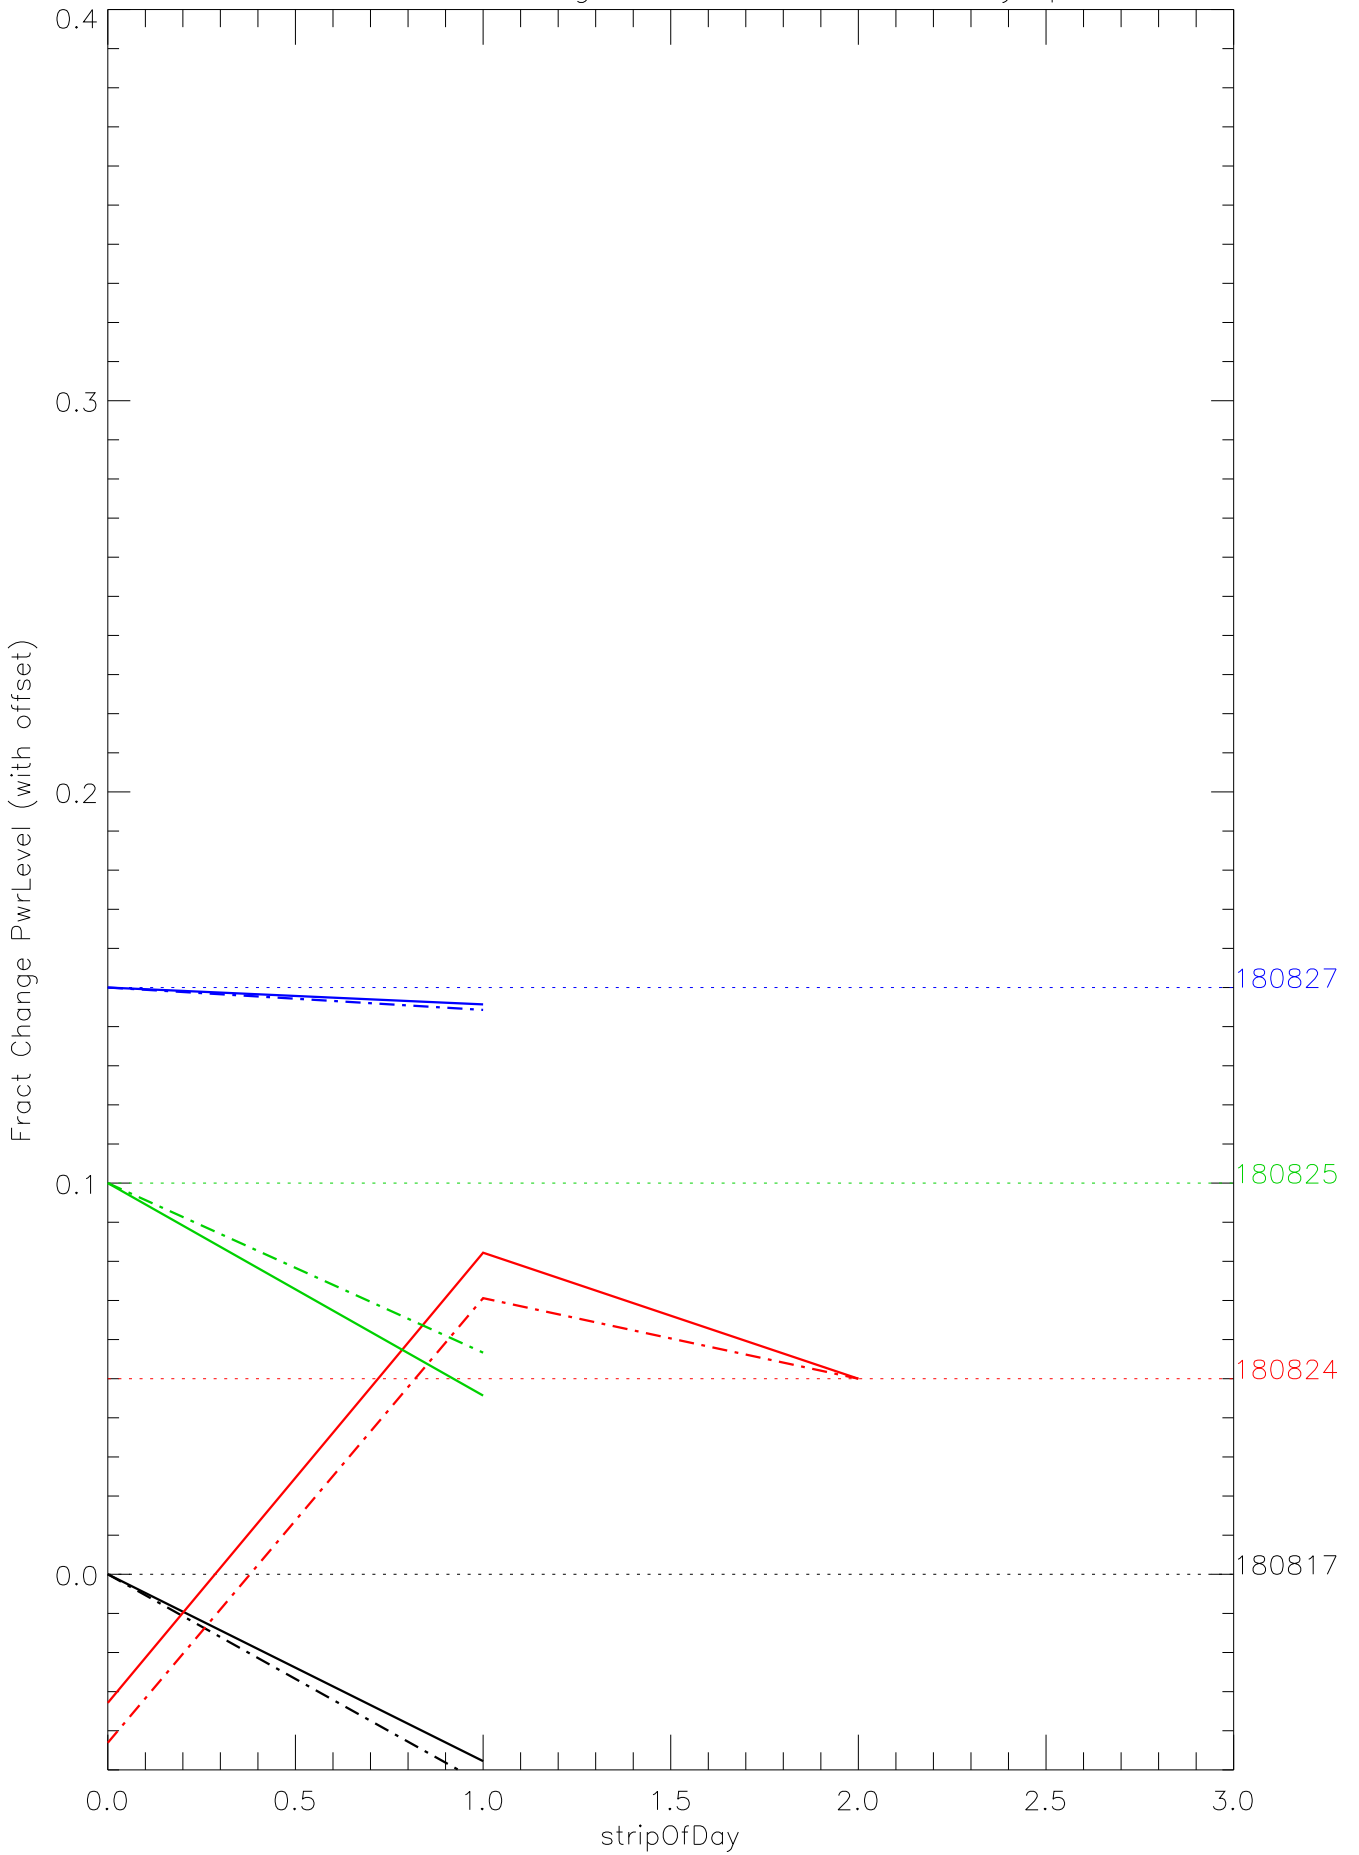

a2048 fractional change PwrLevel for each day. pixel:0

a2048 fractional change PwrLevel for each day. pixel:1

a2048 fractional change PwrLevel for each day. pixel:2

a2048 fractional change PwrLevel for each day. pixel:3

a2048 fractional change PwrLevel for each day. pixel:4

a2048 fractional change PwrLevel for each day. pixel:5

a2048 fractional change PwrLevel for each day. pixel:6