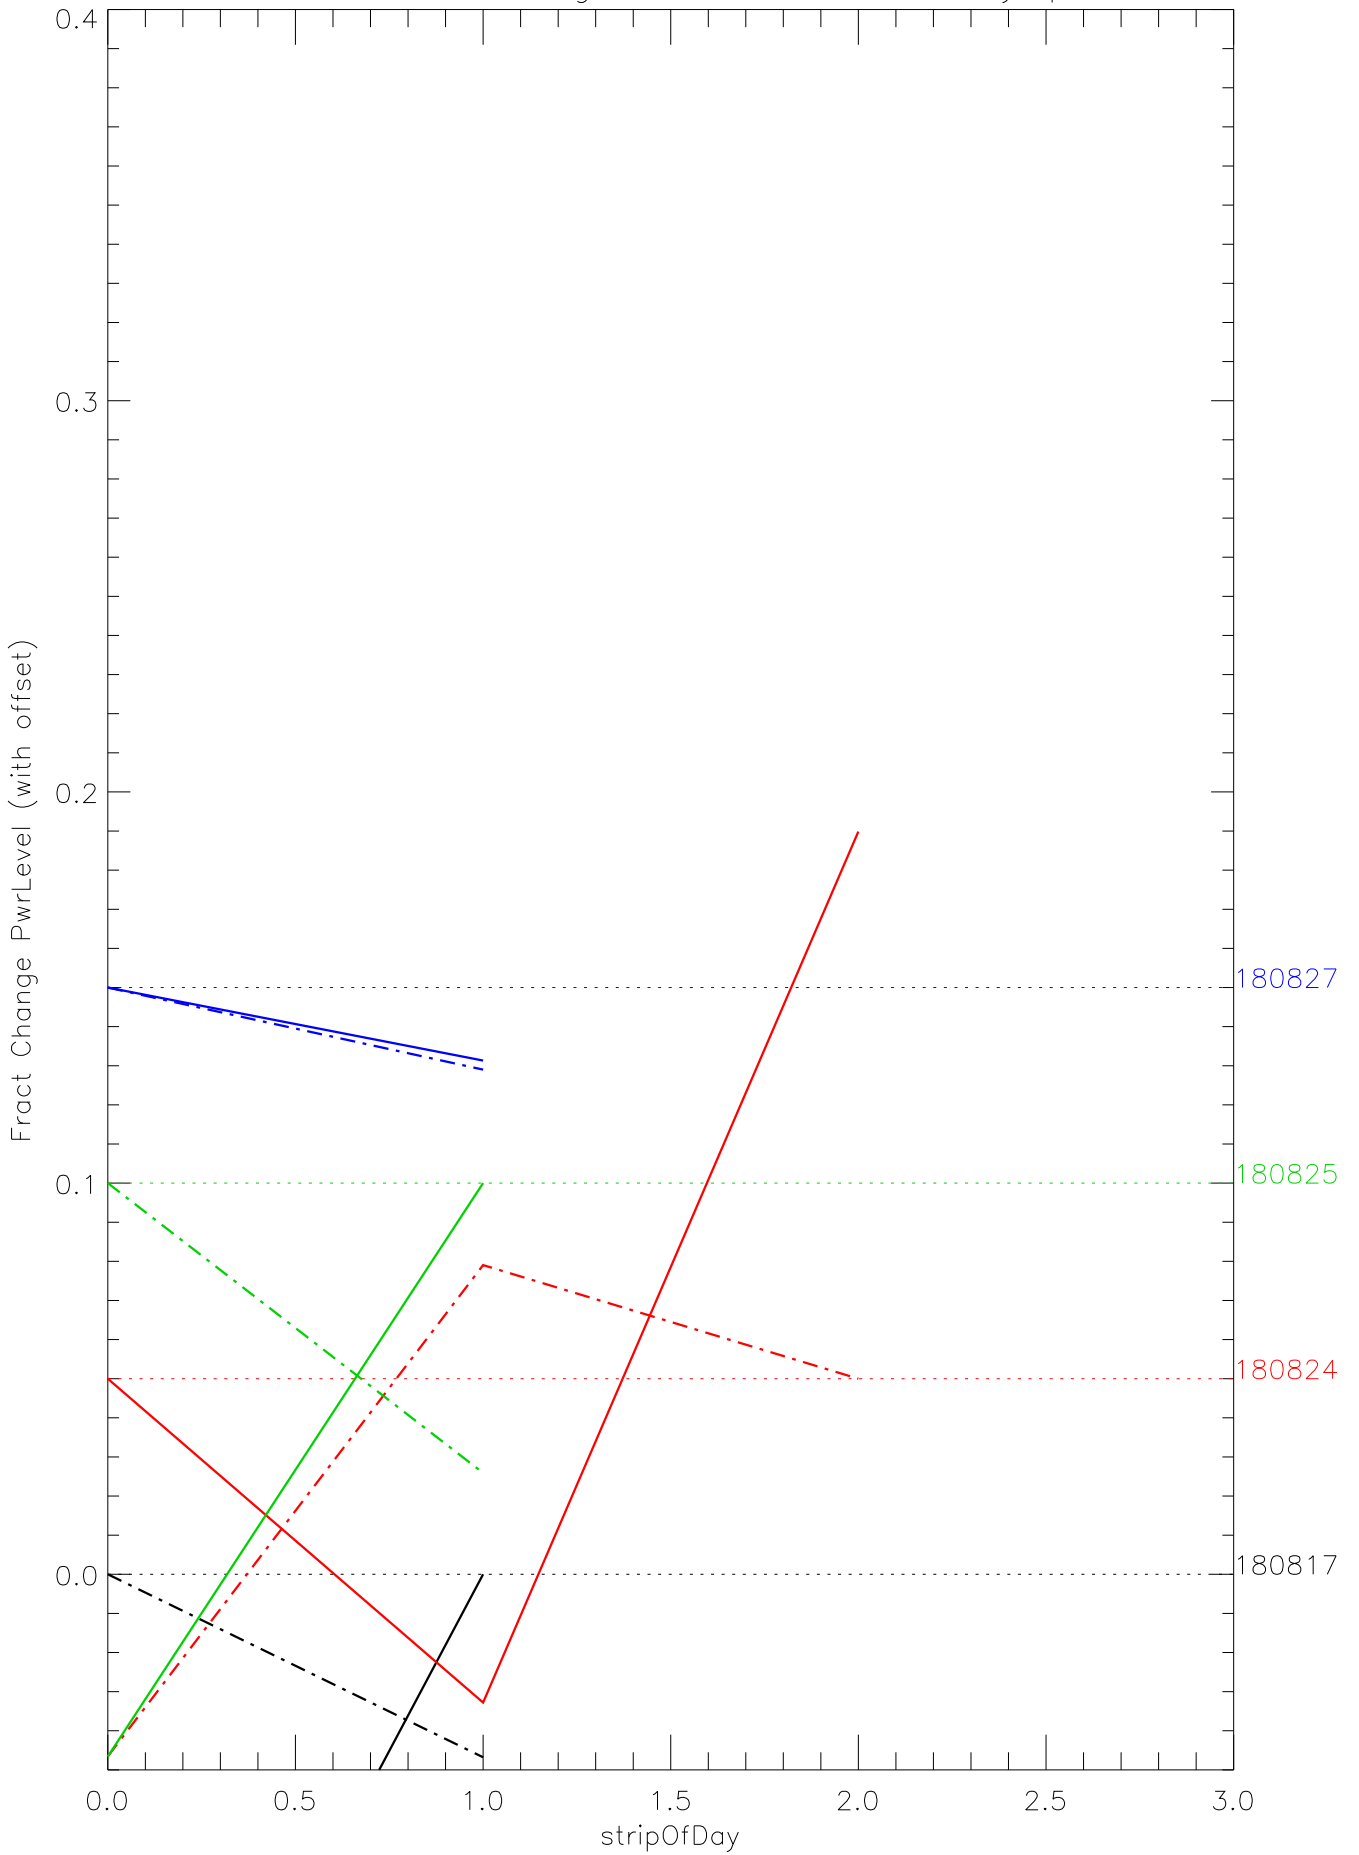

a2048 fractional change PwrLevel for each day. pixel:0

a2048 fractional change PwrLevel for each day. pixel:1

a2048 fractional change PwrLevel for each day. pixel:2

a2048 fractional change PwrLevel for each day. pixel:3

a2048 fractional change PwrLevel for each day. pixel:4

a2048 fractional change PwrLevel for each day. pixel:5

a2048 fractional change PwrLevel for each day. pixel:6