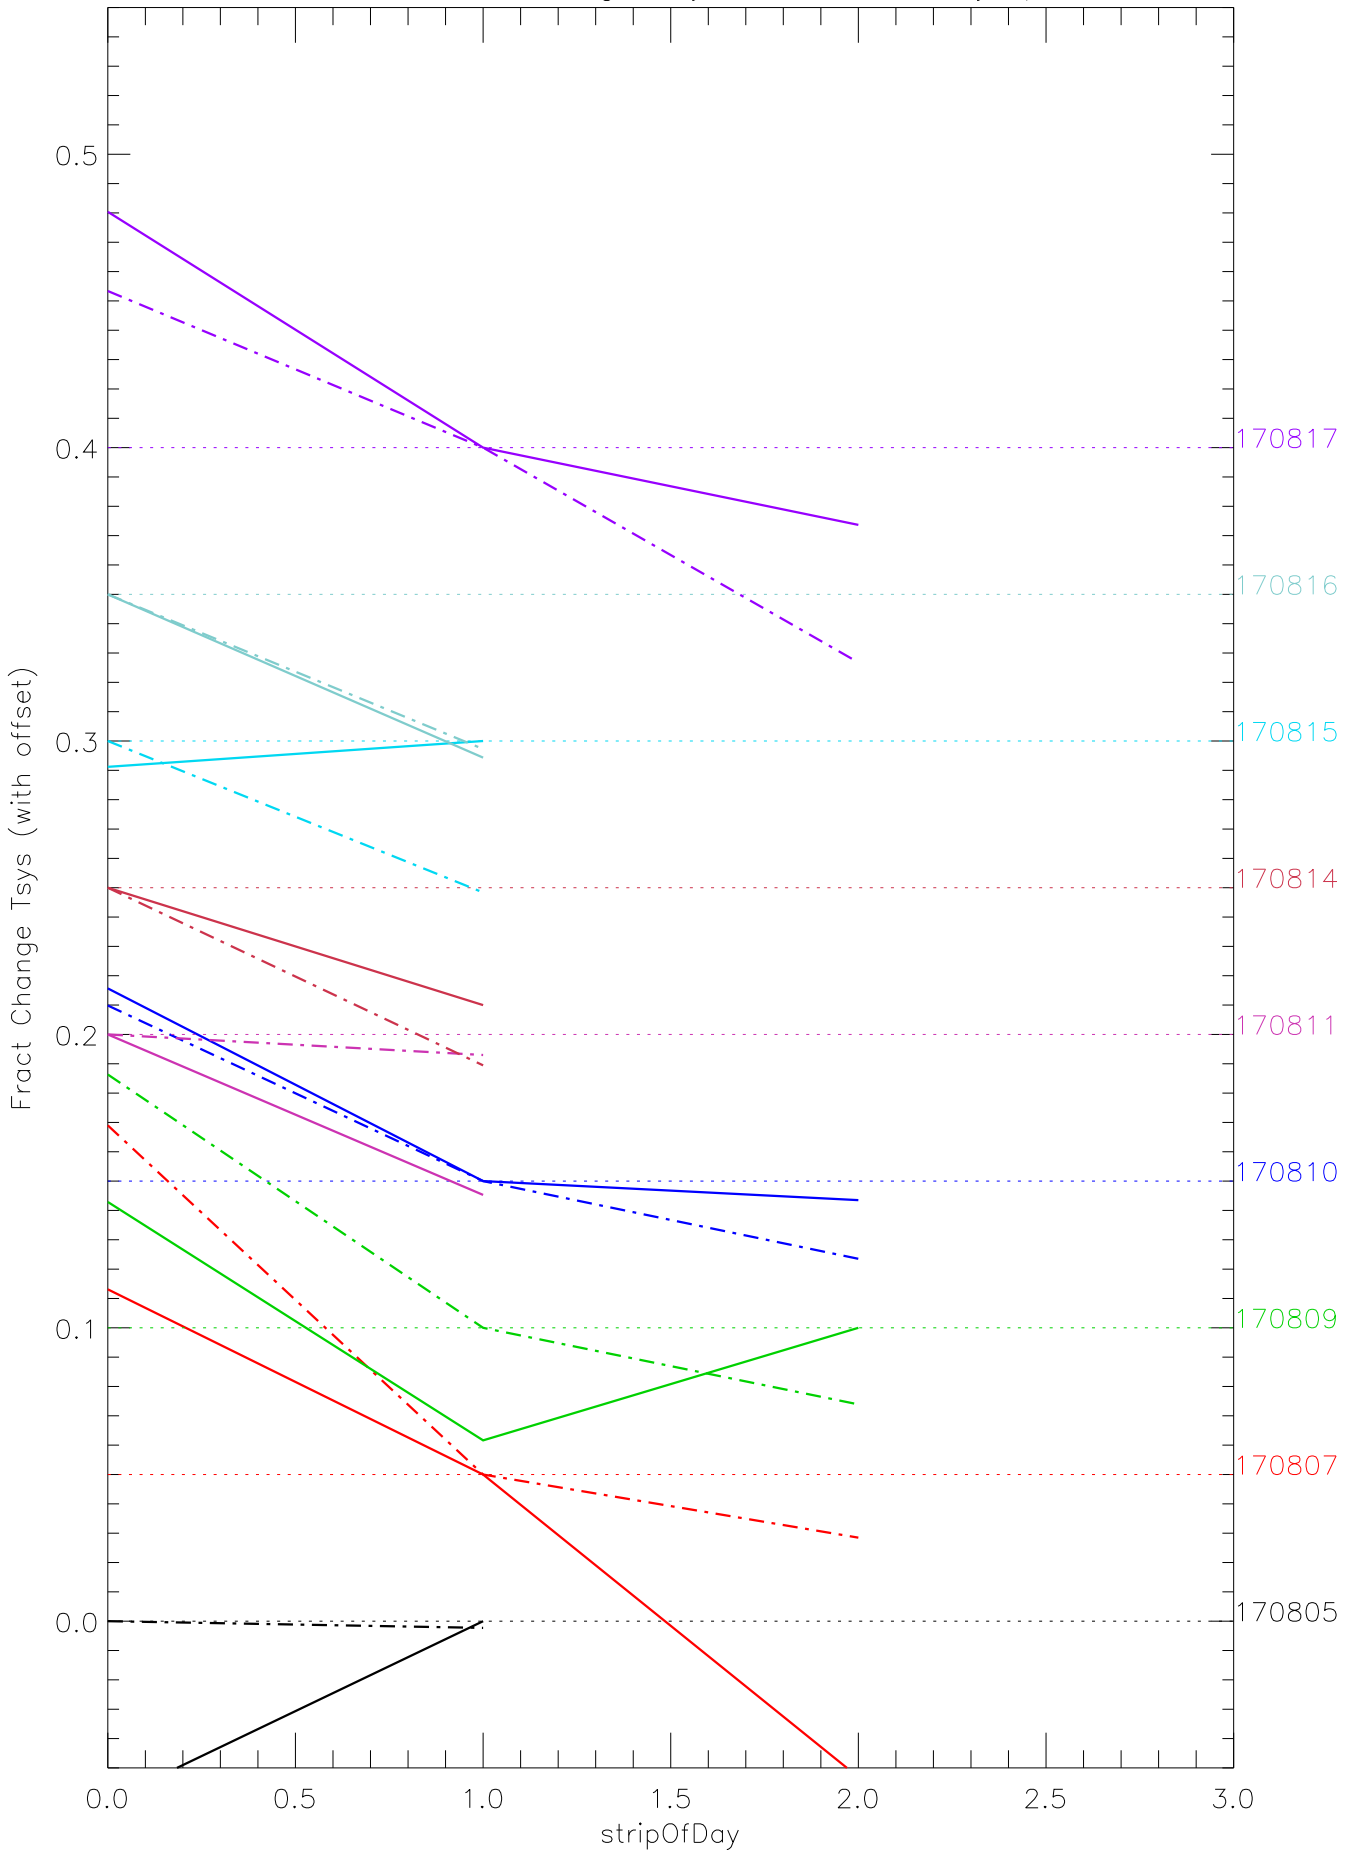

a2048 fractional change TsysK for each day. pixel:0

a2048 fractional change TsysK for each day. pixel:1

a2048 fractional change TsysK for each day. pixel:2

a2048 fractional change TsysK for each day. pixel:3

a2048 fractional change TsysK for each day. pixel:4

a2048 fractional change TsysK for each day. pixel:5

a2048 fractional change TsysK for each day. pixel:6