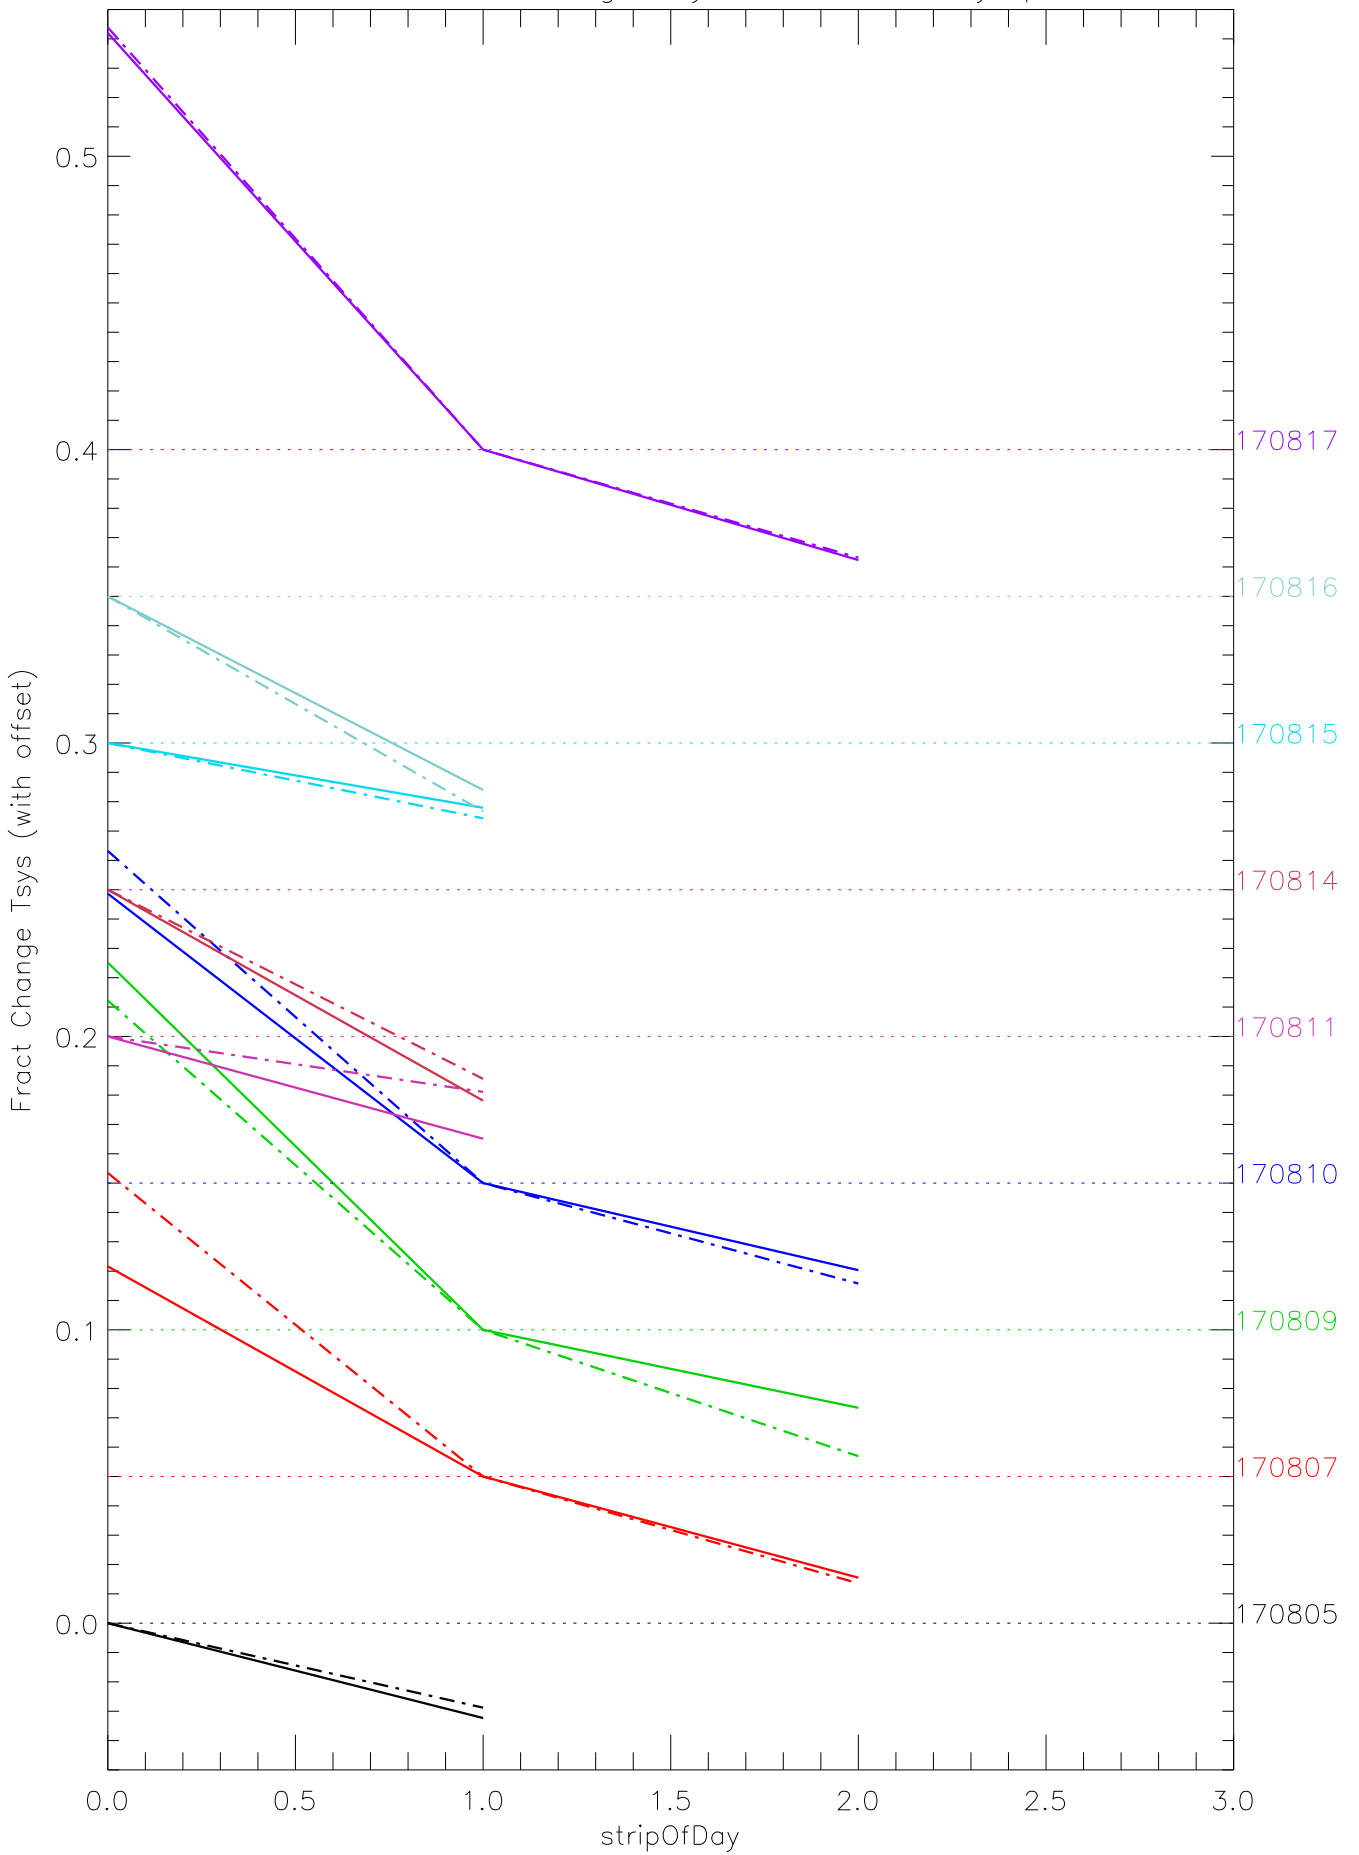

a2048 fractional change TsysK for each day. pixel:0

a2048 fractional change TsysK for each day. pixel:1

a2048 fractional change TsysK for each day. pixel:2

a2048 fractional change TsysK for each day. pixel:3

a2048 fractional change TsysK for each day. pixel:4

a2048 fractional change TsysK for each day. pixel:5

a2048 fractional change TsysK for each day. pixel:6