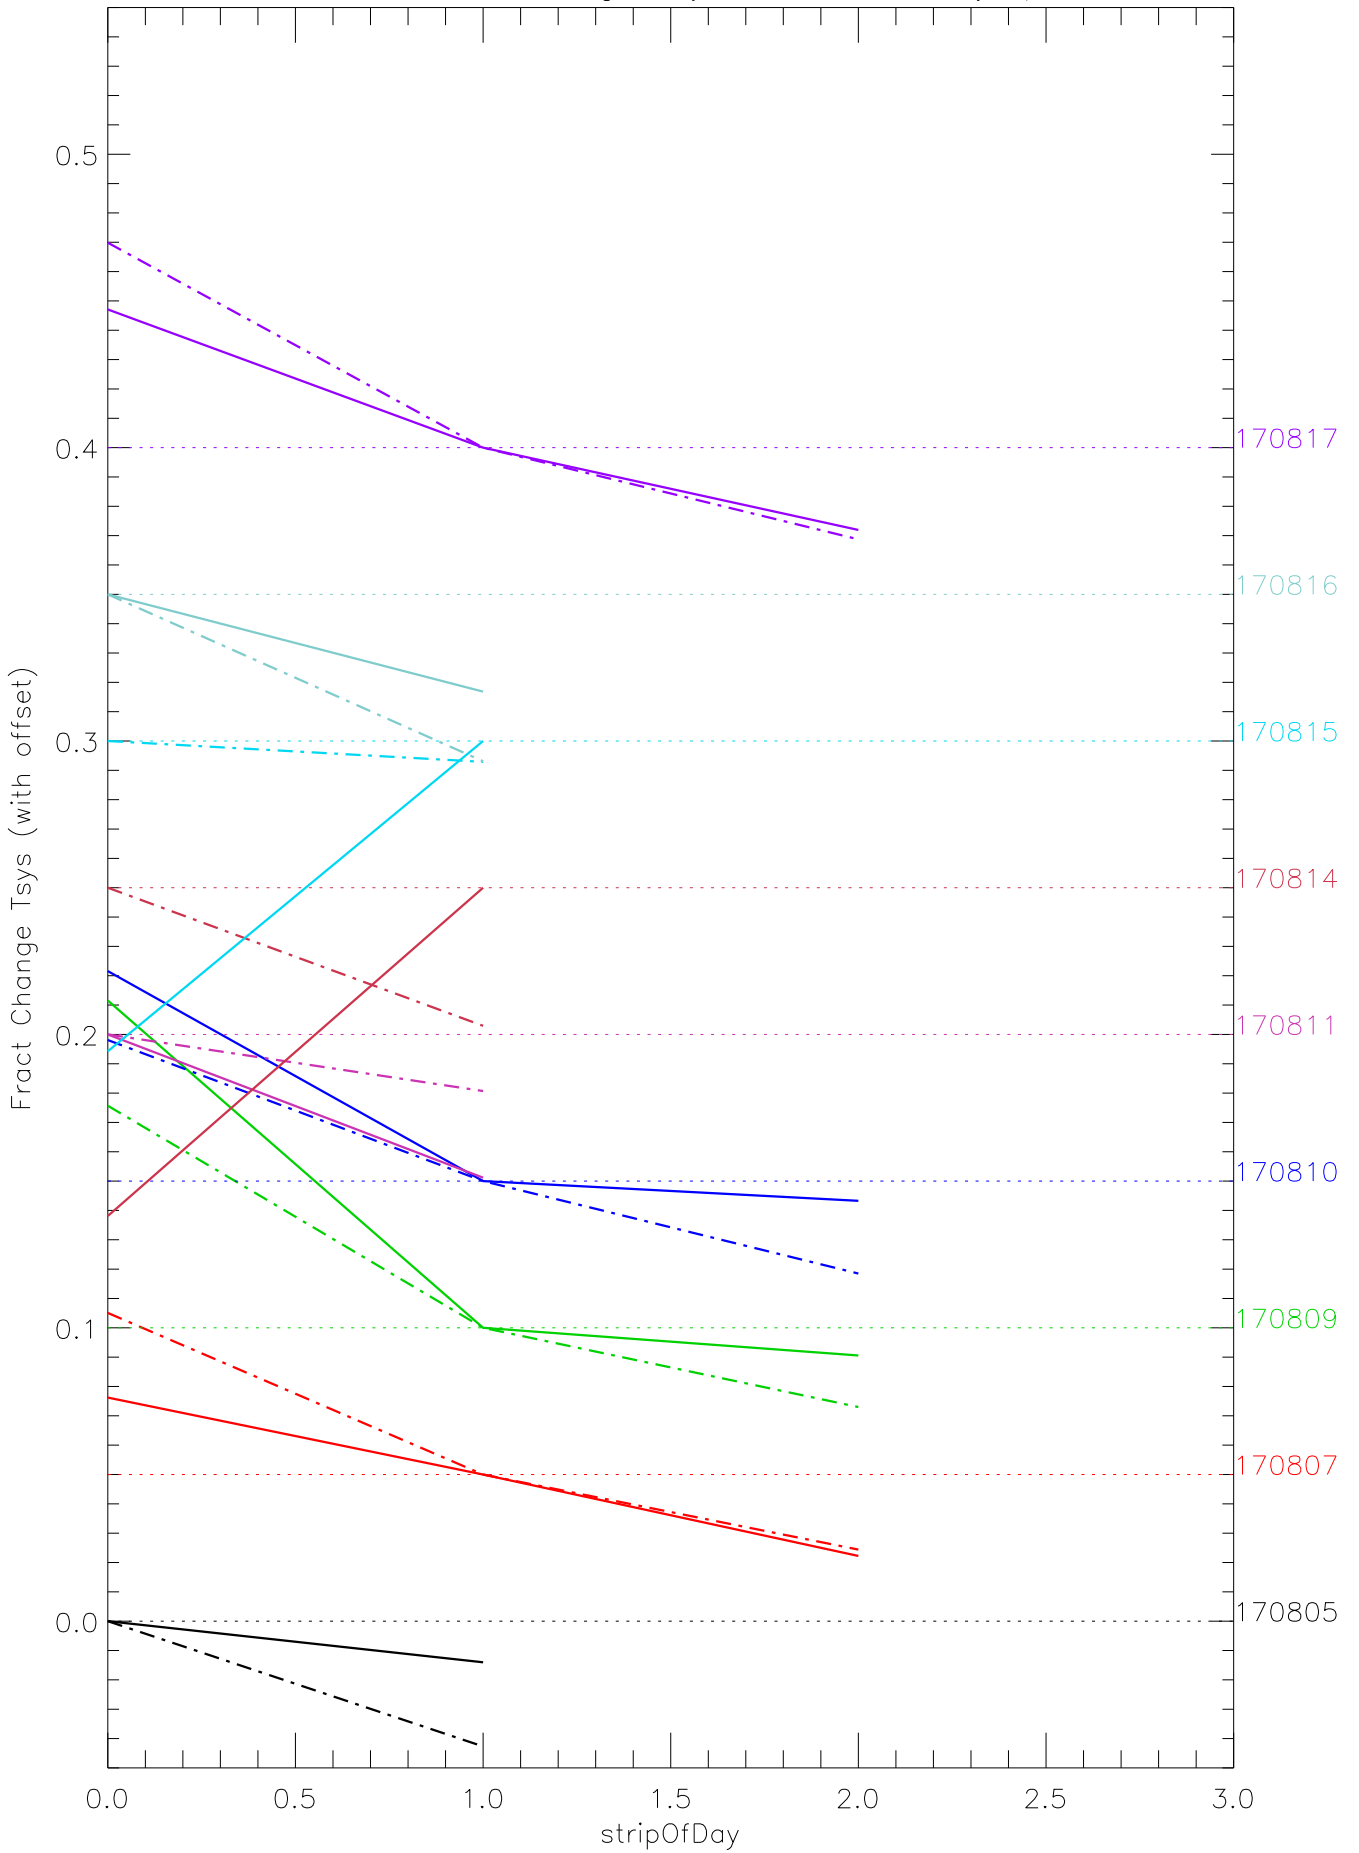

a2048 fractional change TsysK for each day. pixel:0

a2048 fractional change TsysK for each day. pixel:1

a2048 fractional change TsysK for each day. pixel:2

a2048 fractional change TsysK for each day. pixel:3

a2048 fractional change TsysK for each day. pixel:4

a2048 fractional change TsysK for each day. pixel:5

a2048 fractional change TsysK for each day. pixel:6