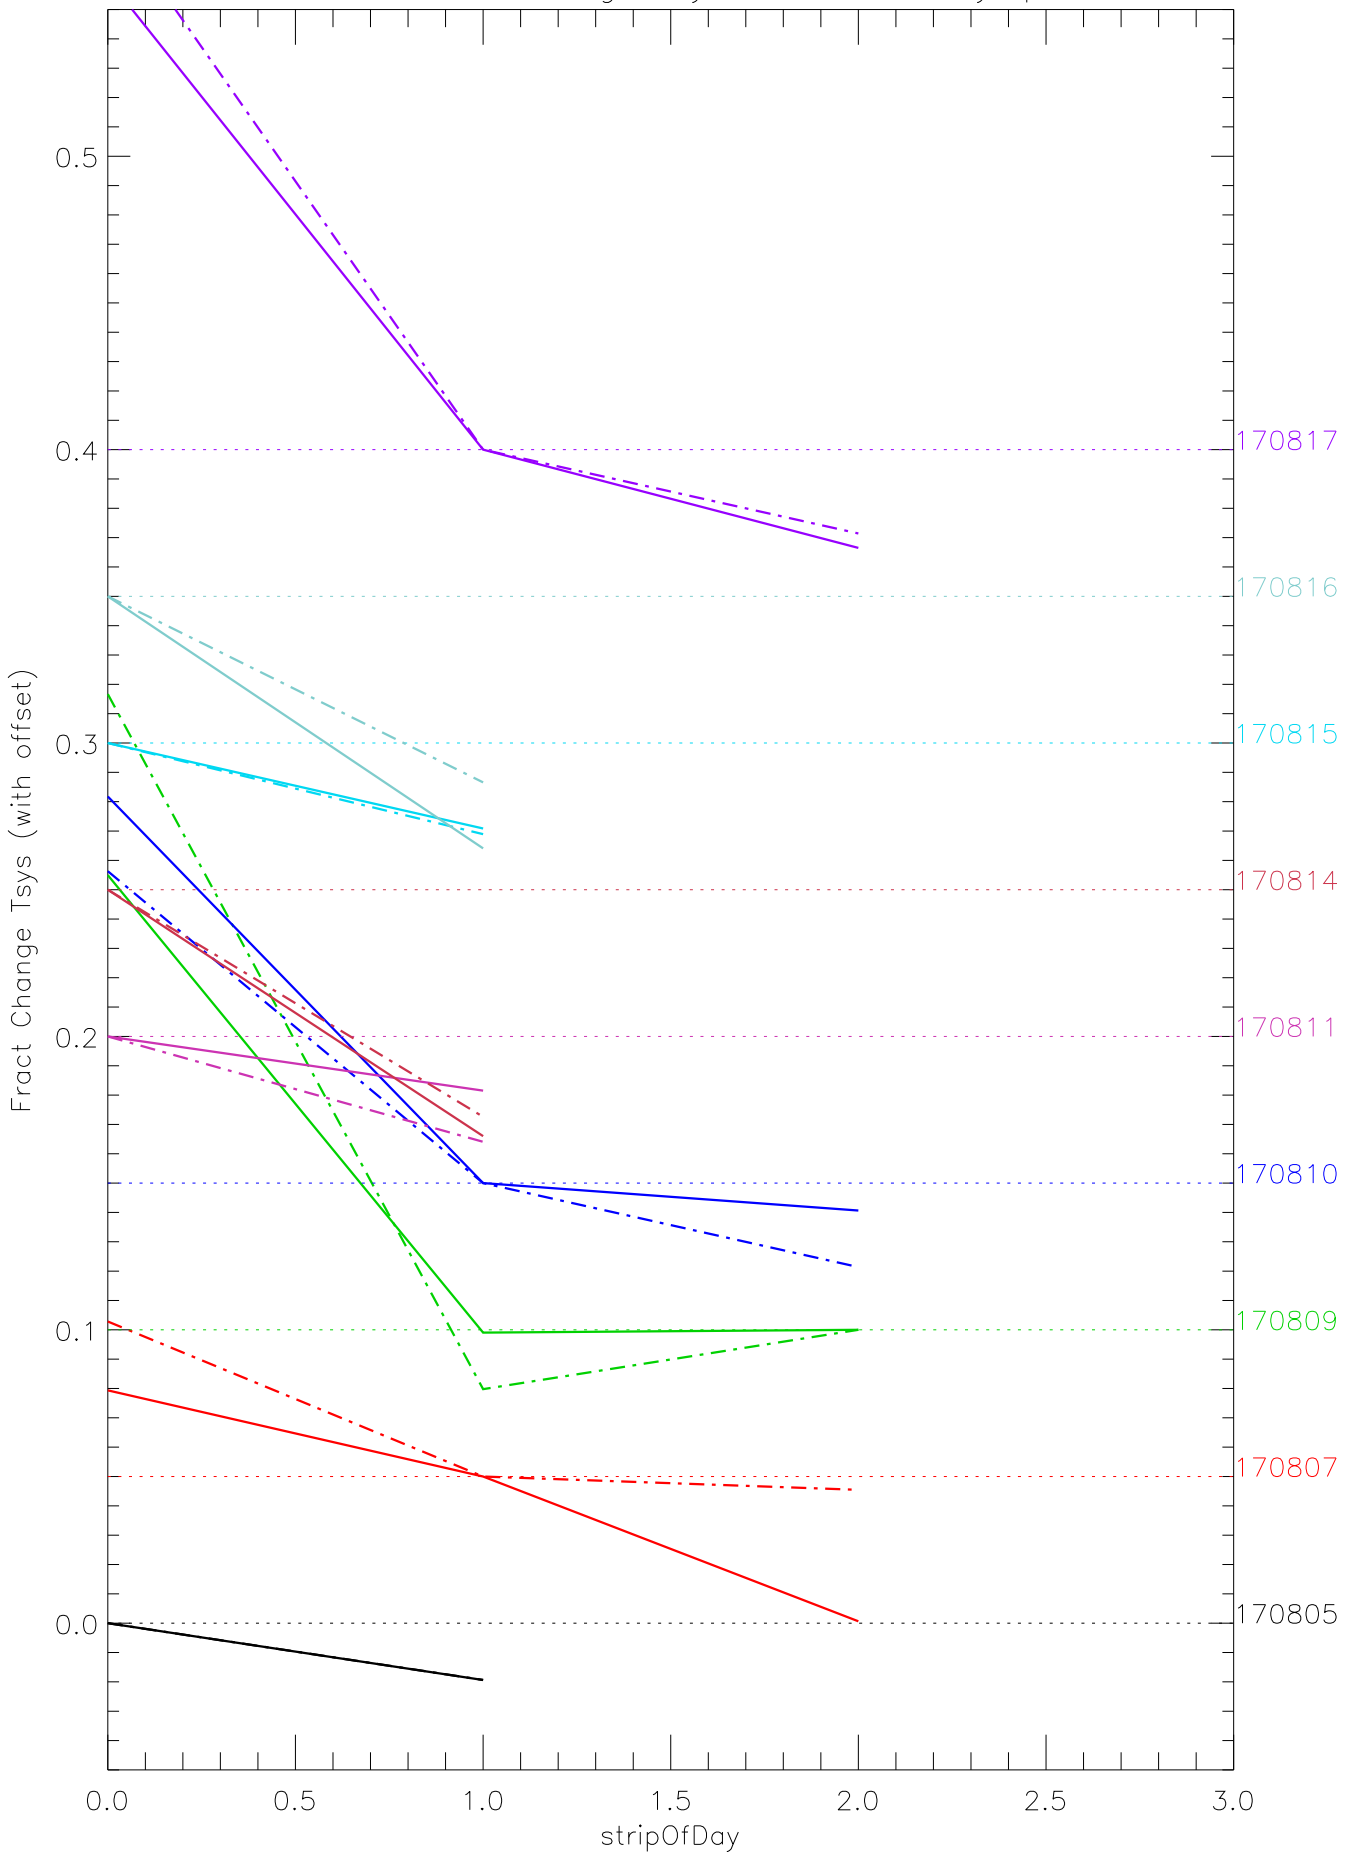

a2048 fractional change TsysK for each day. pixel:0

a2048 fractional change TsysK for each day. pixel:1

a2048 fractional change TsysK for each day. pixel:2

a2048 fractional change TsysK for each day. pixel:3

a2048 fractional change TsysK for each day. pixel:4

a2048 fractional change TsysK for each day. pixel:5

a2048 fractional change TsysK for each day. pixel:6