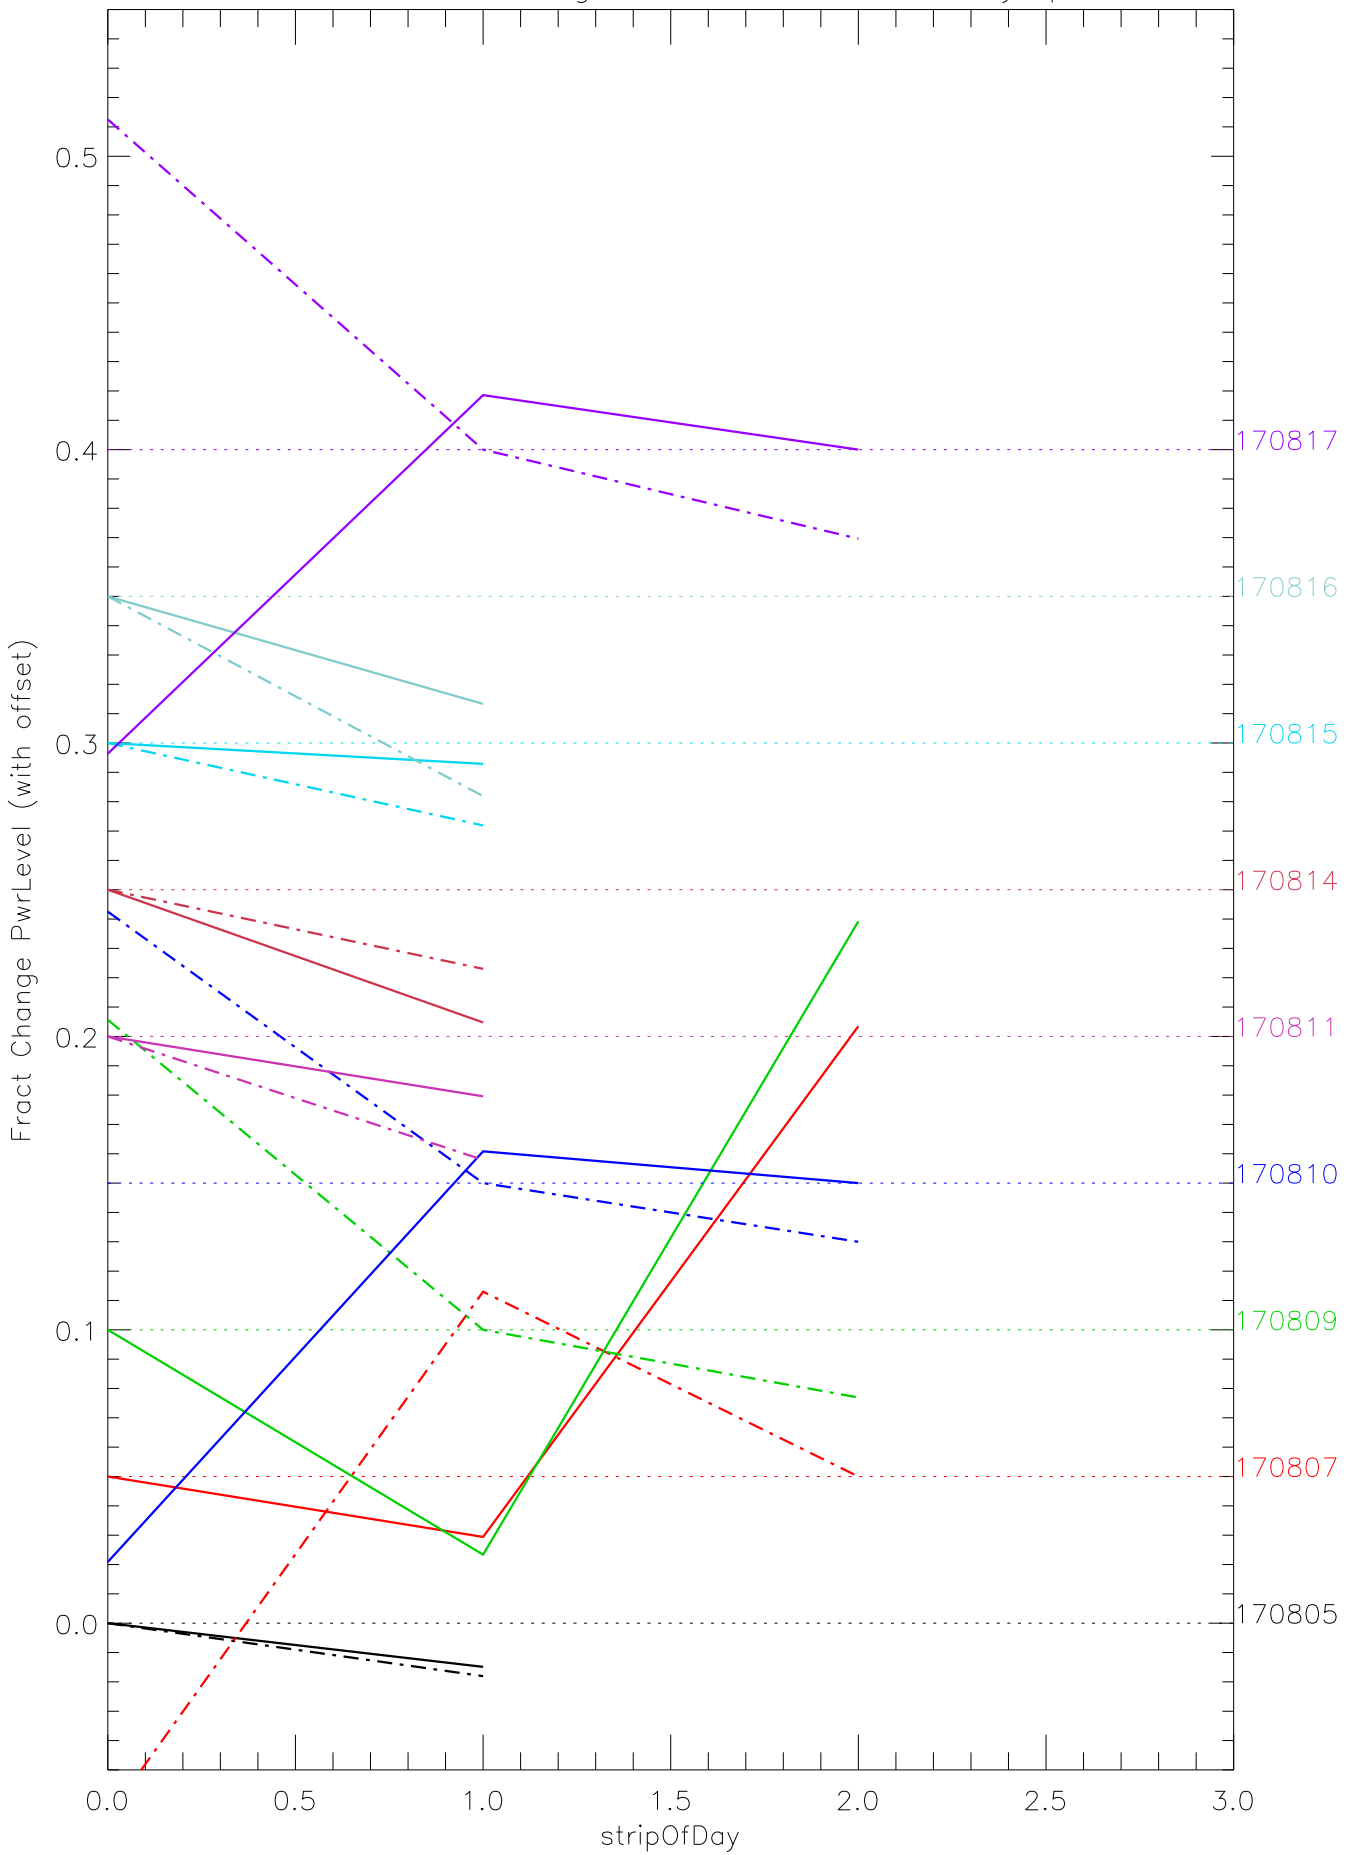

a2048 fractional change PwrLevel for each day. pixel:0

a2048 fractional change PwrLevel for each day. pixel:1

a2048 fractional change PwrLevel for each day. pixel:2

a2048 fractional change PwrLevel for each day. pixel:3

a2048 fractional change PwrLevel for each day. pixel:4

a2048 fractional change PwrLevel for each day. pixel:5

a2048 fractional change PwrLevel for each day. pixel:6