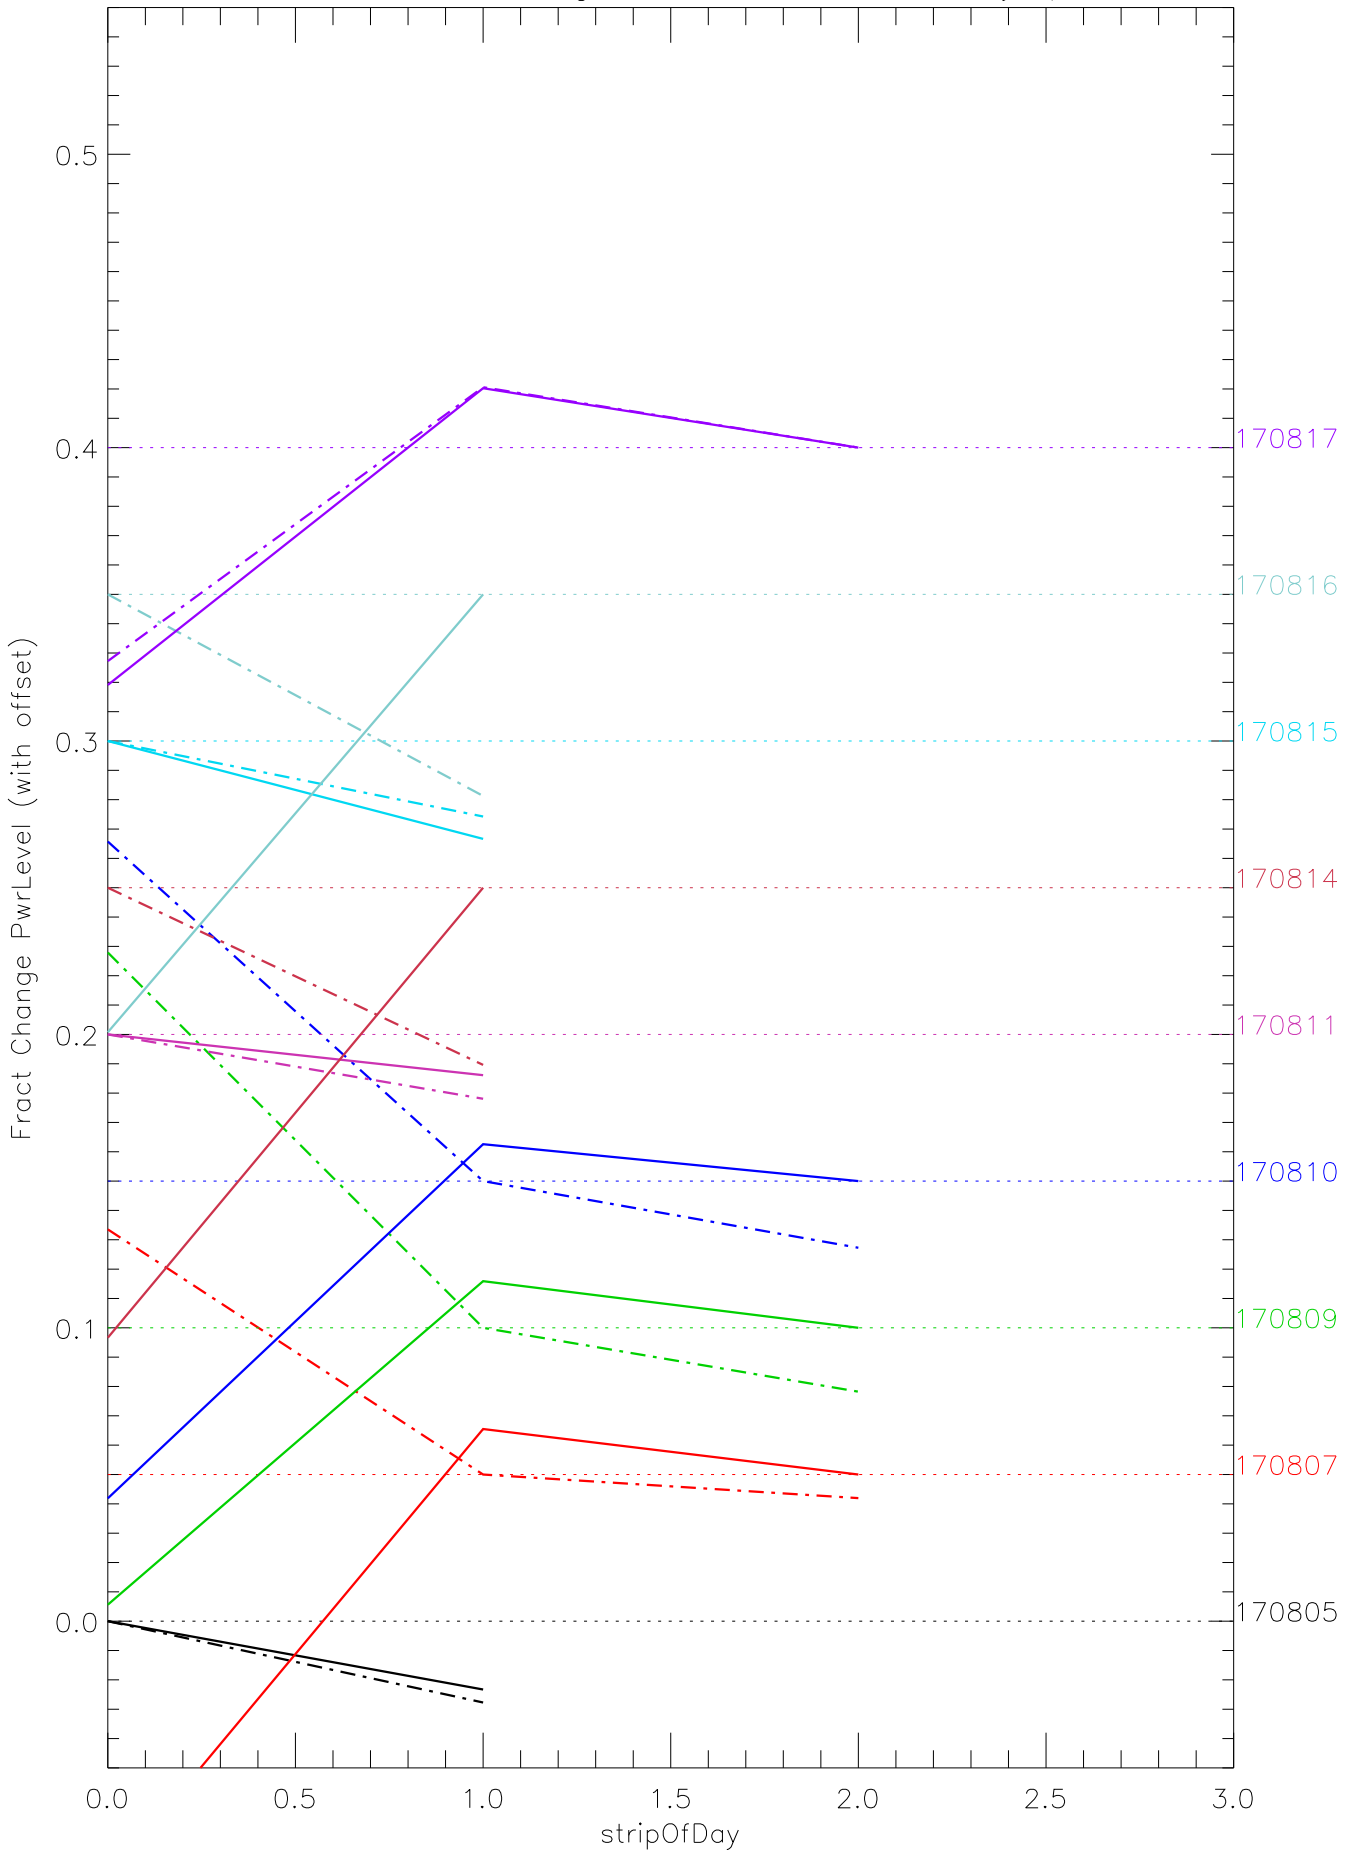

a2048 fractional change PwrLevel for each day. pixel:0

a2048 fractional change PwrLevel for each day. pixel:1

a2048 fractional change PwrLevel for each day. pixel:2

a2048 fractional change PwrLevel for each day. pixel:3

a2048 fractional change PwrLevel for each day. pixel:4

a2048 fractional change PwrLevel for each day. pixel:5

a2048 fractional change PwrLevel for each day. pixel:6