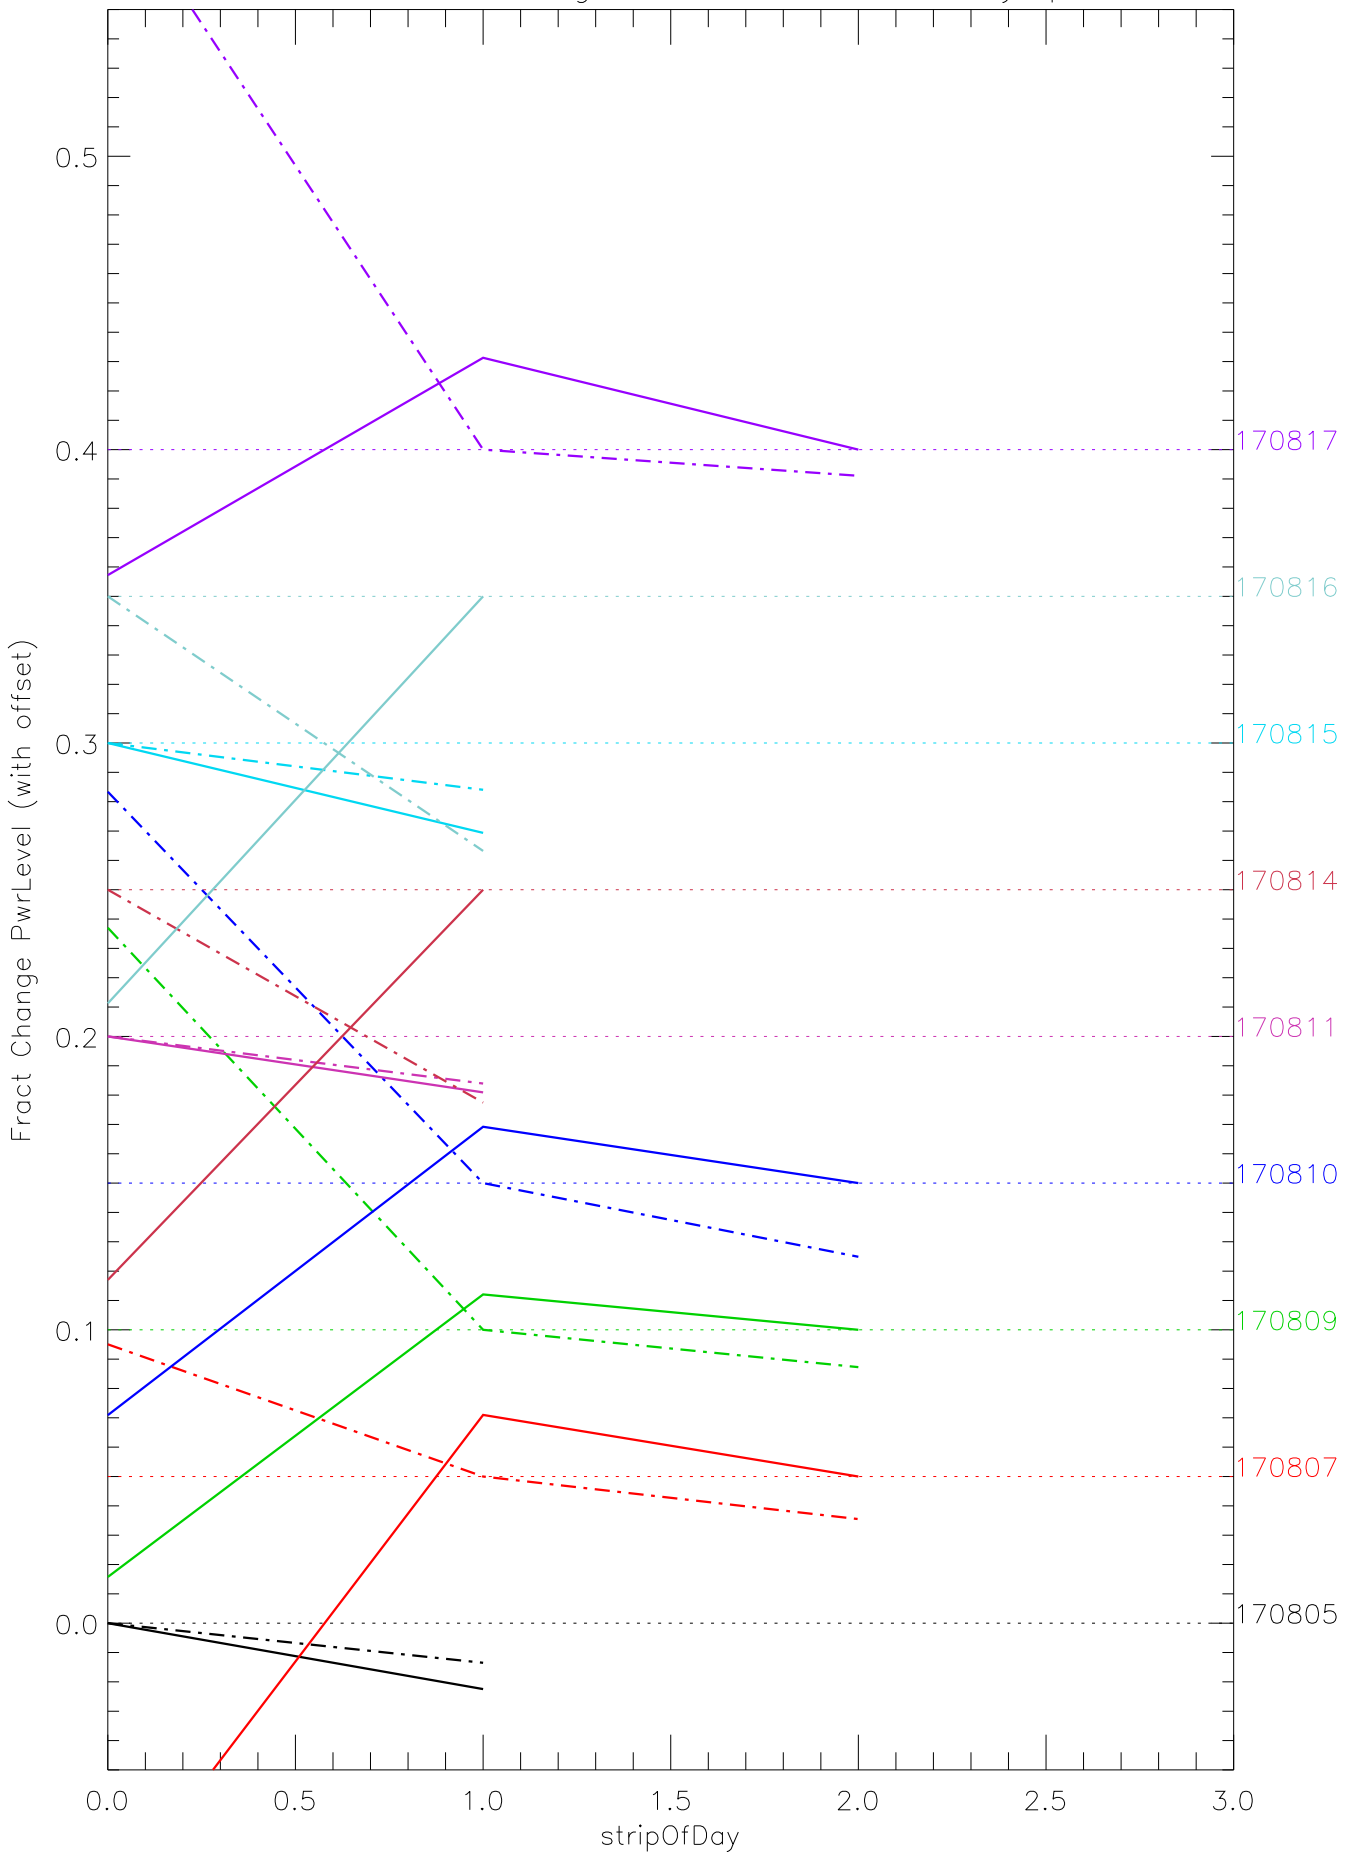

a2048 fractional change PwrLevel for each day. pixel:0

a2048 fractional change PwrLevel for each day. pixel:1

a2048 fractional change PwrLevel for each day. pixel:2

a2048 fractional change PwrLevel for each day. pixel:3

a2048 fractional change PwrLevel for each day. pixel:4

a2048 fractional change PwrLevel for each day. pixel:5

a2048 fractional change PwrLevel for each day. pixel:6