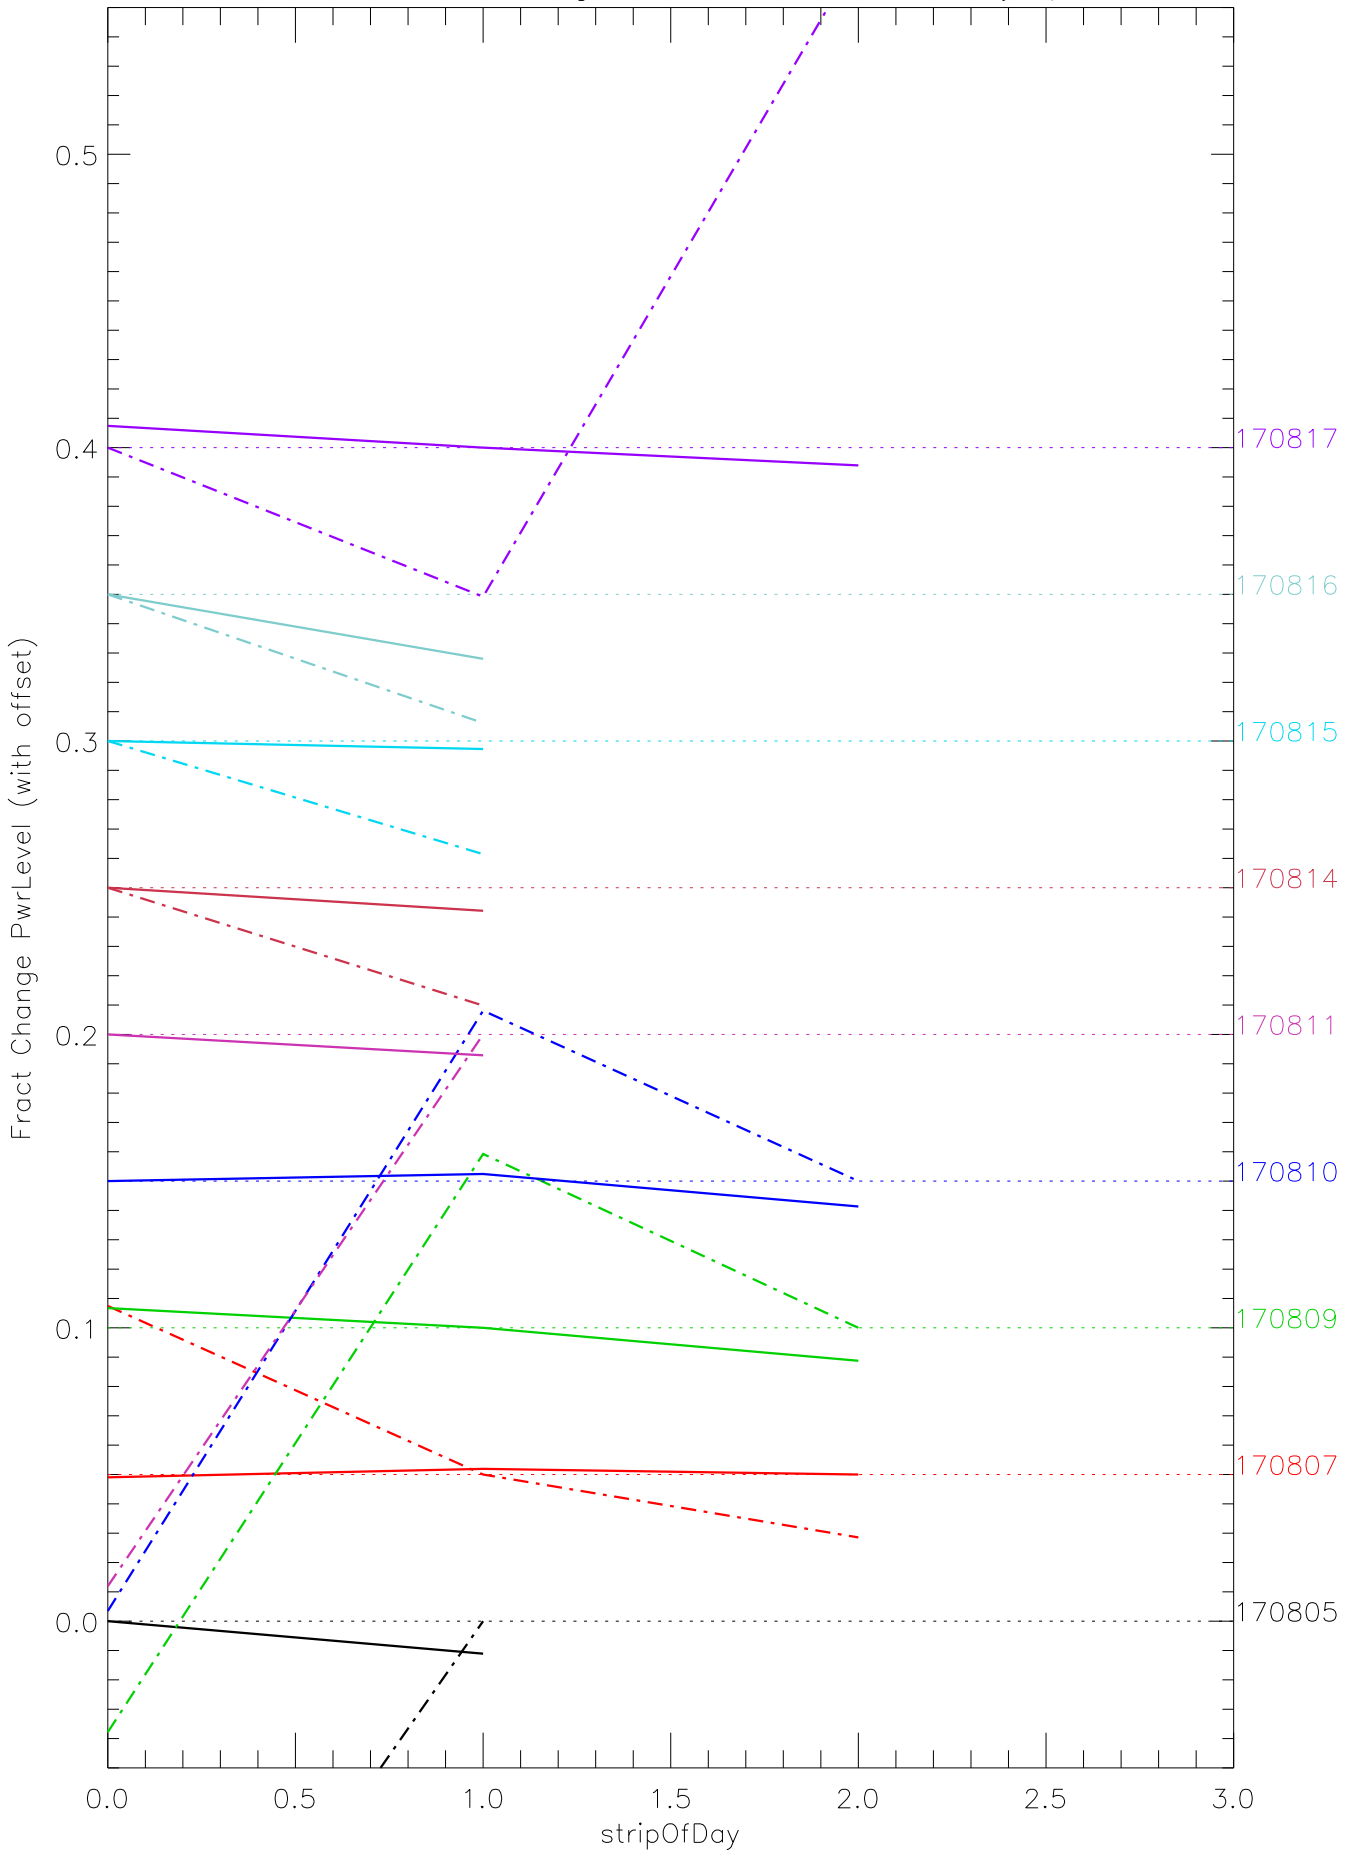

a2048 fractional change PwrLevel for each day. pixel:0

a2048 fractional change PwrLevel for each day. pixel:1

a2048 fractional change PwrLevel for each day. pixel:2

a2048 fractional change PwrLevel for each day. pixel:3

a2048 fractional change PwrLevel for each day. pixel:4

a2048 fractional change PwrLevel for each day. pixel:5

a2048 fractional change PwrLevel for each day. pixel:6