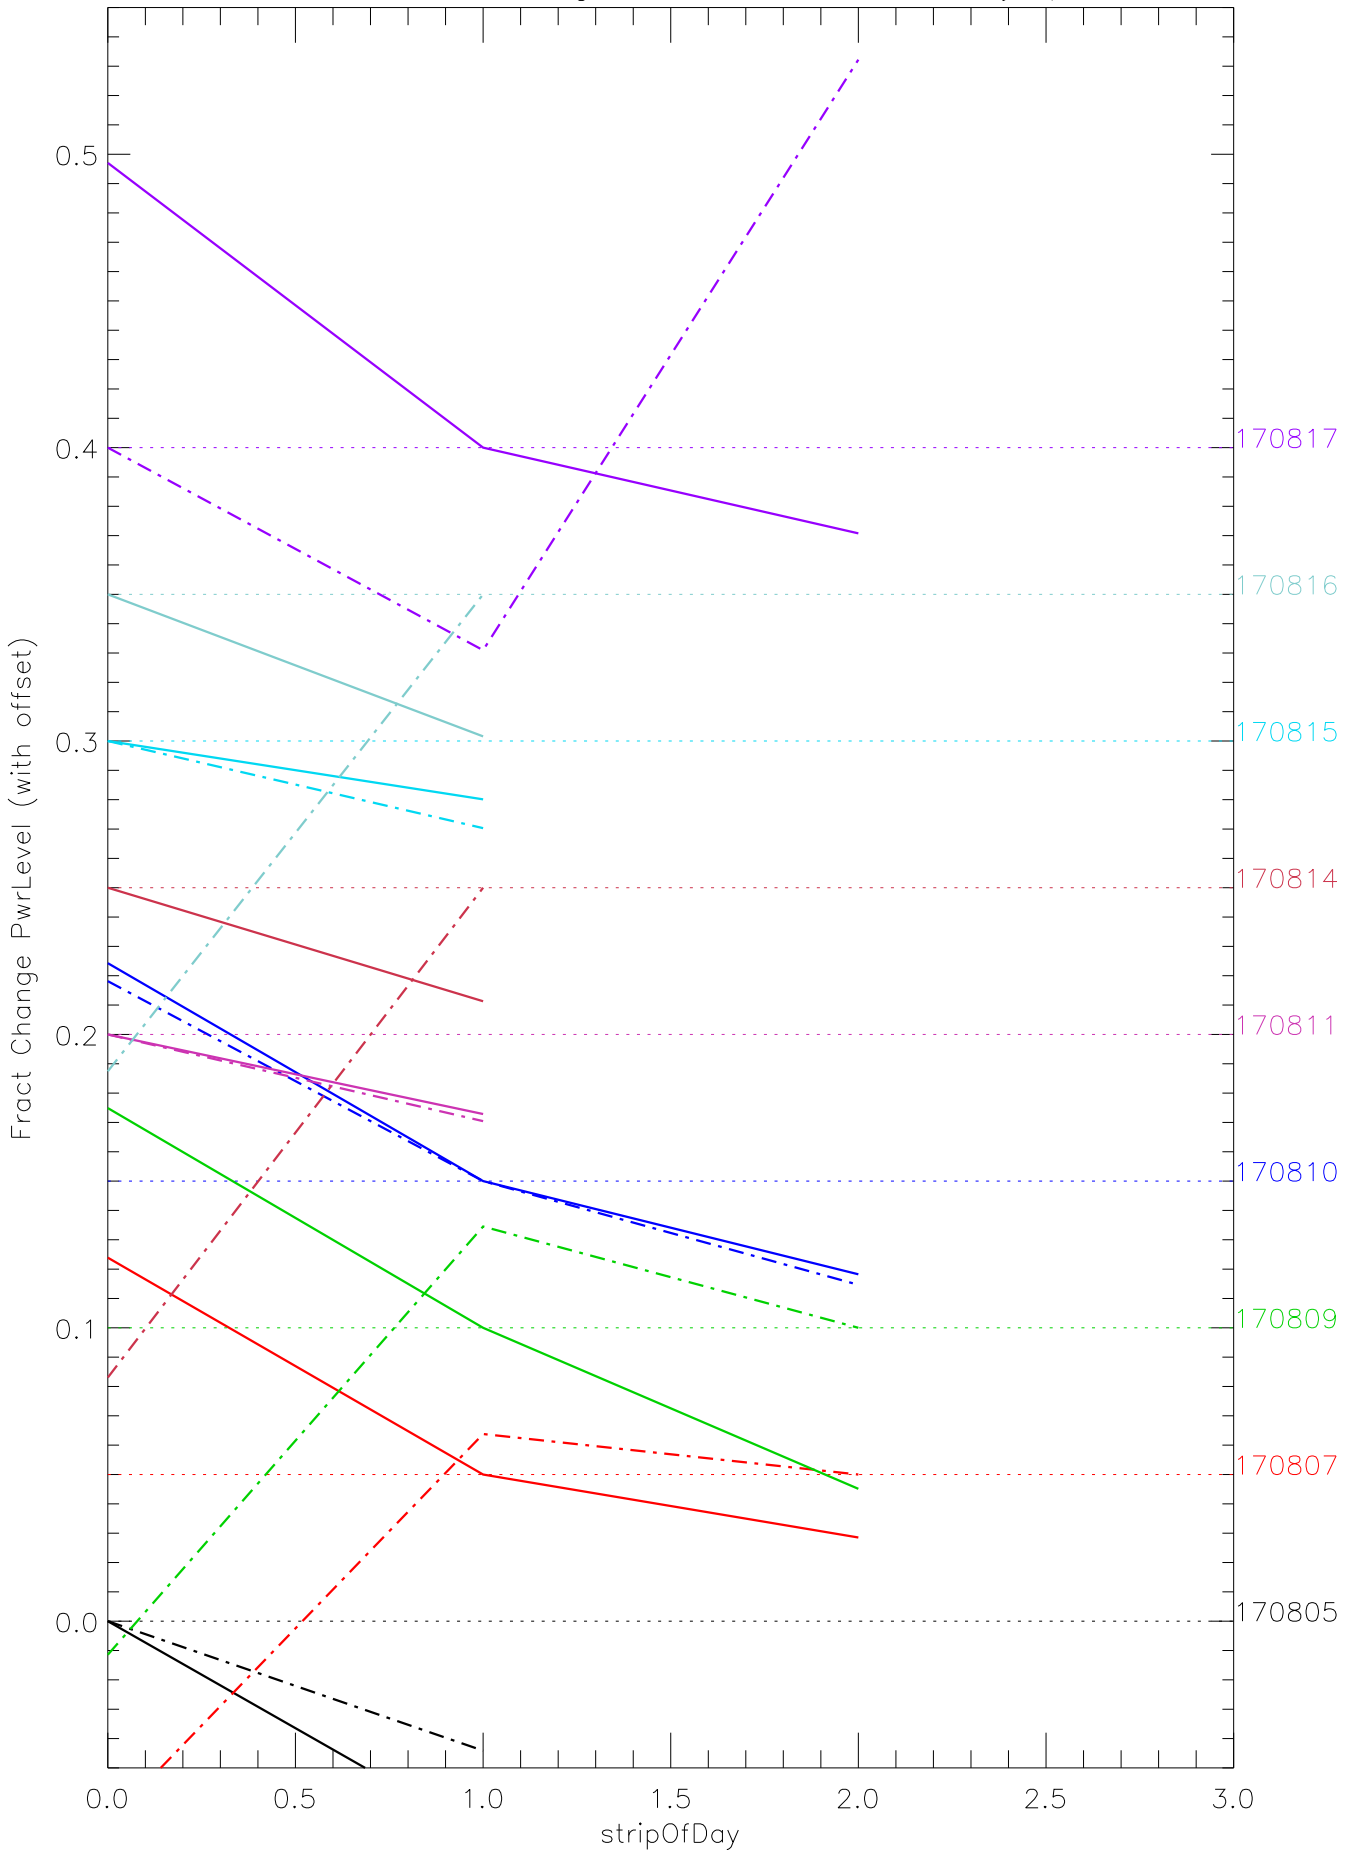

a2048 fractional change PwrLevel for each day. pixel:0

a2048 fractional change PwrLevel for each day. pixel:1

a2048 fractional change PwrLevel for each day. pixel:2

a2048 fractional change PwrLevel for each day. pixel:3

a2048 fractional change PwrLevel for each day. pixel:4

a2048 fractional change PwrLevel for each day. pixel:5

a2048 fractional change PwrLevel for each day. pixel:6