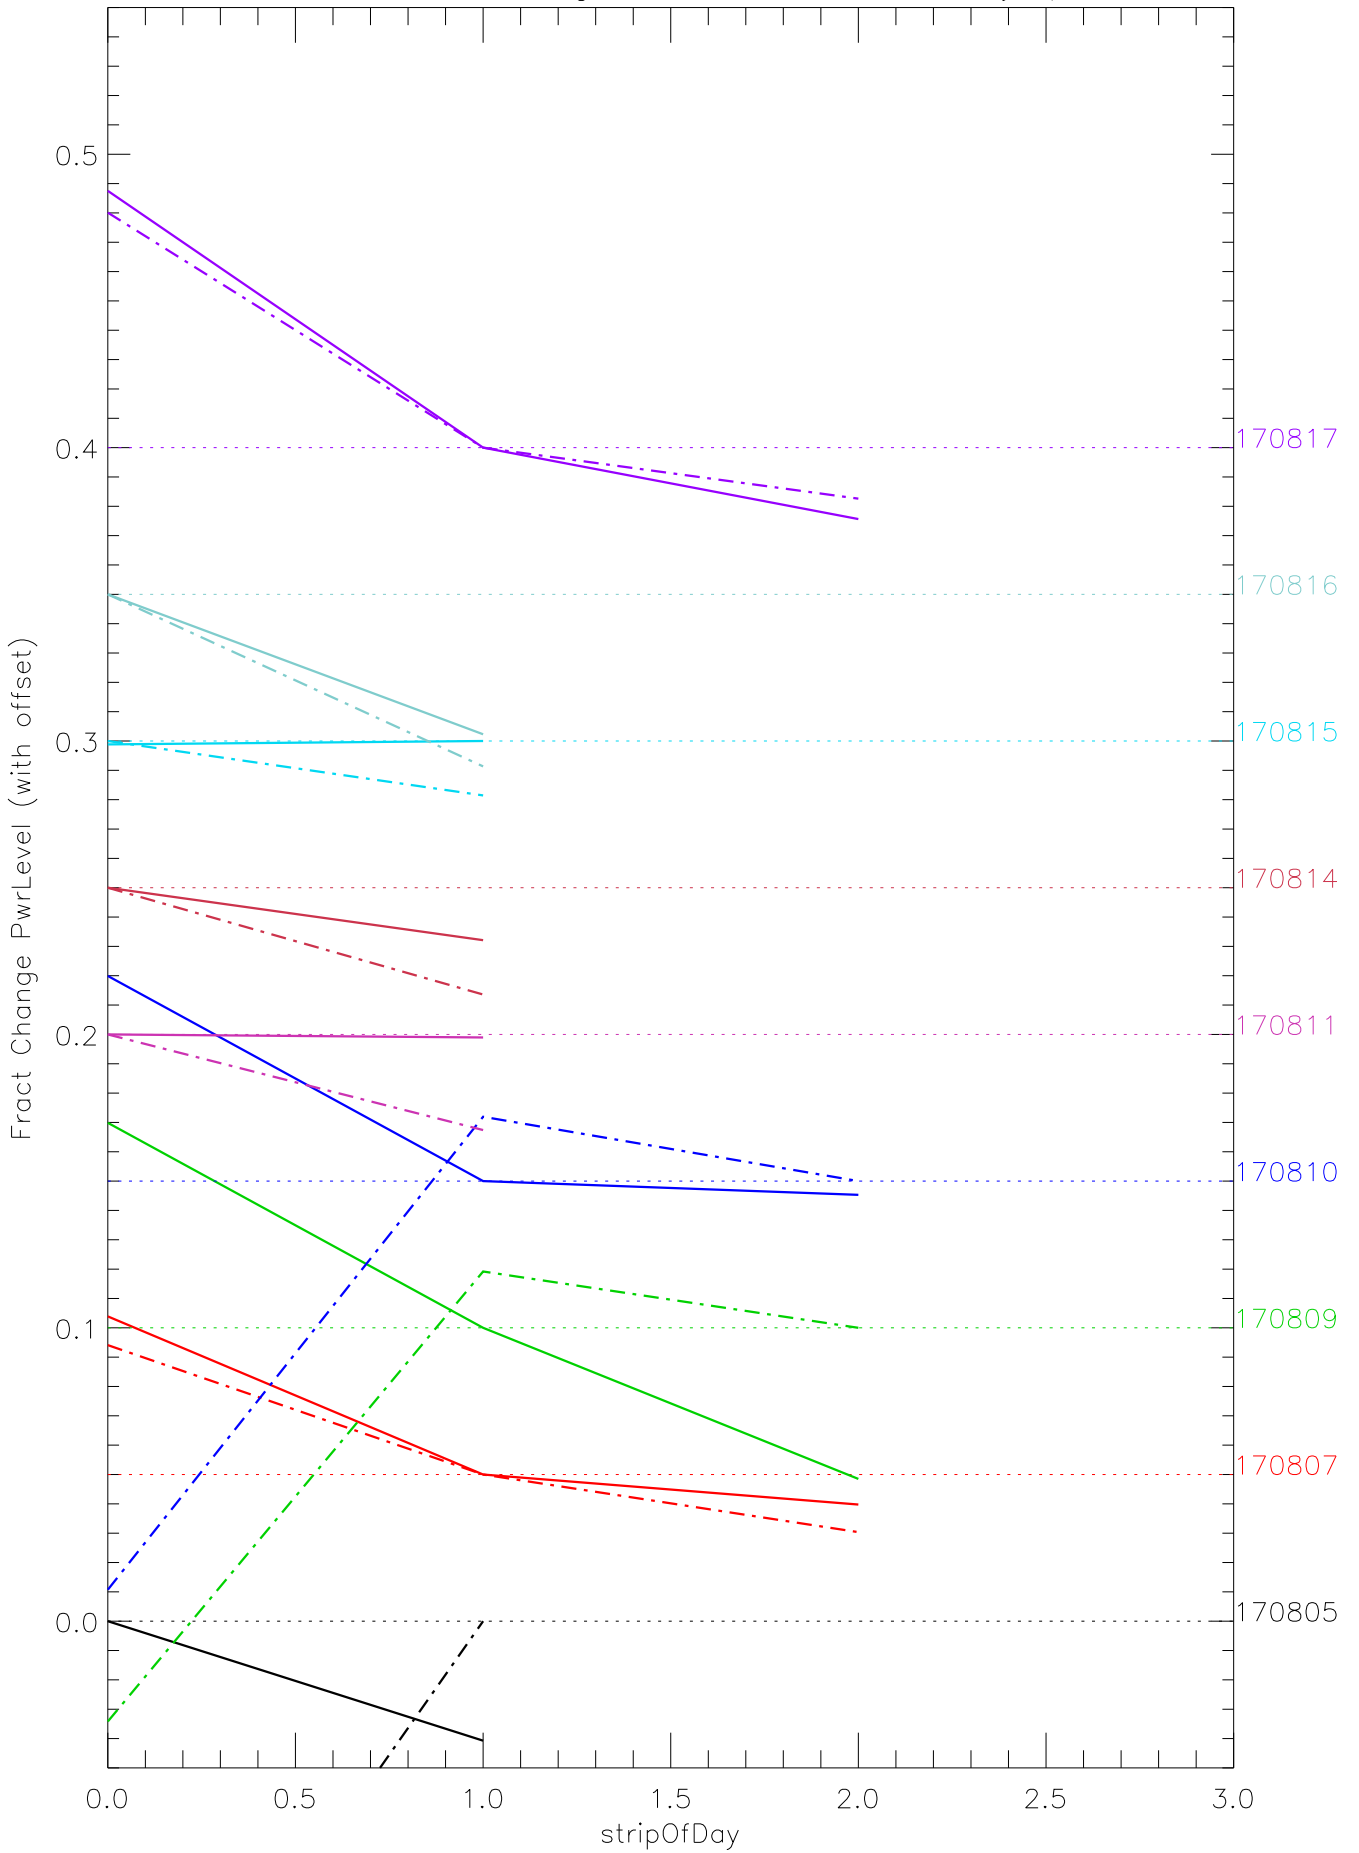

a2048 fractional change PwrLevel for each day. pixel:0

a2048 fractional change PwrLevel for each day. pixel:1

a2048 fractional change PwrLevel for each day. pixel:2

a2048 fractional change PwrLevel for each day. pixel:3

a2048 fractional change PwrLevel for each day. pixel:4

a2048 fractional change PwrLevel for each day. pixel:5

a2048 fractional change PwrLevel for each day. pixel:6