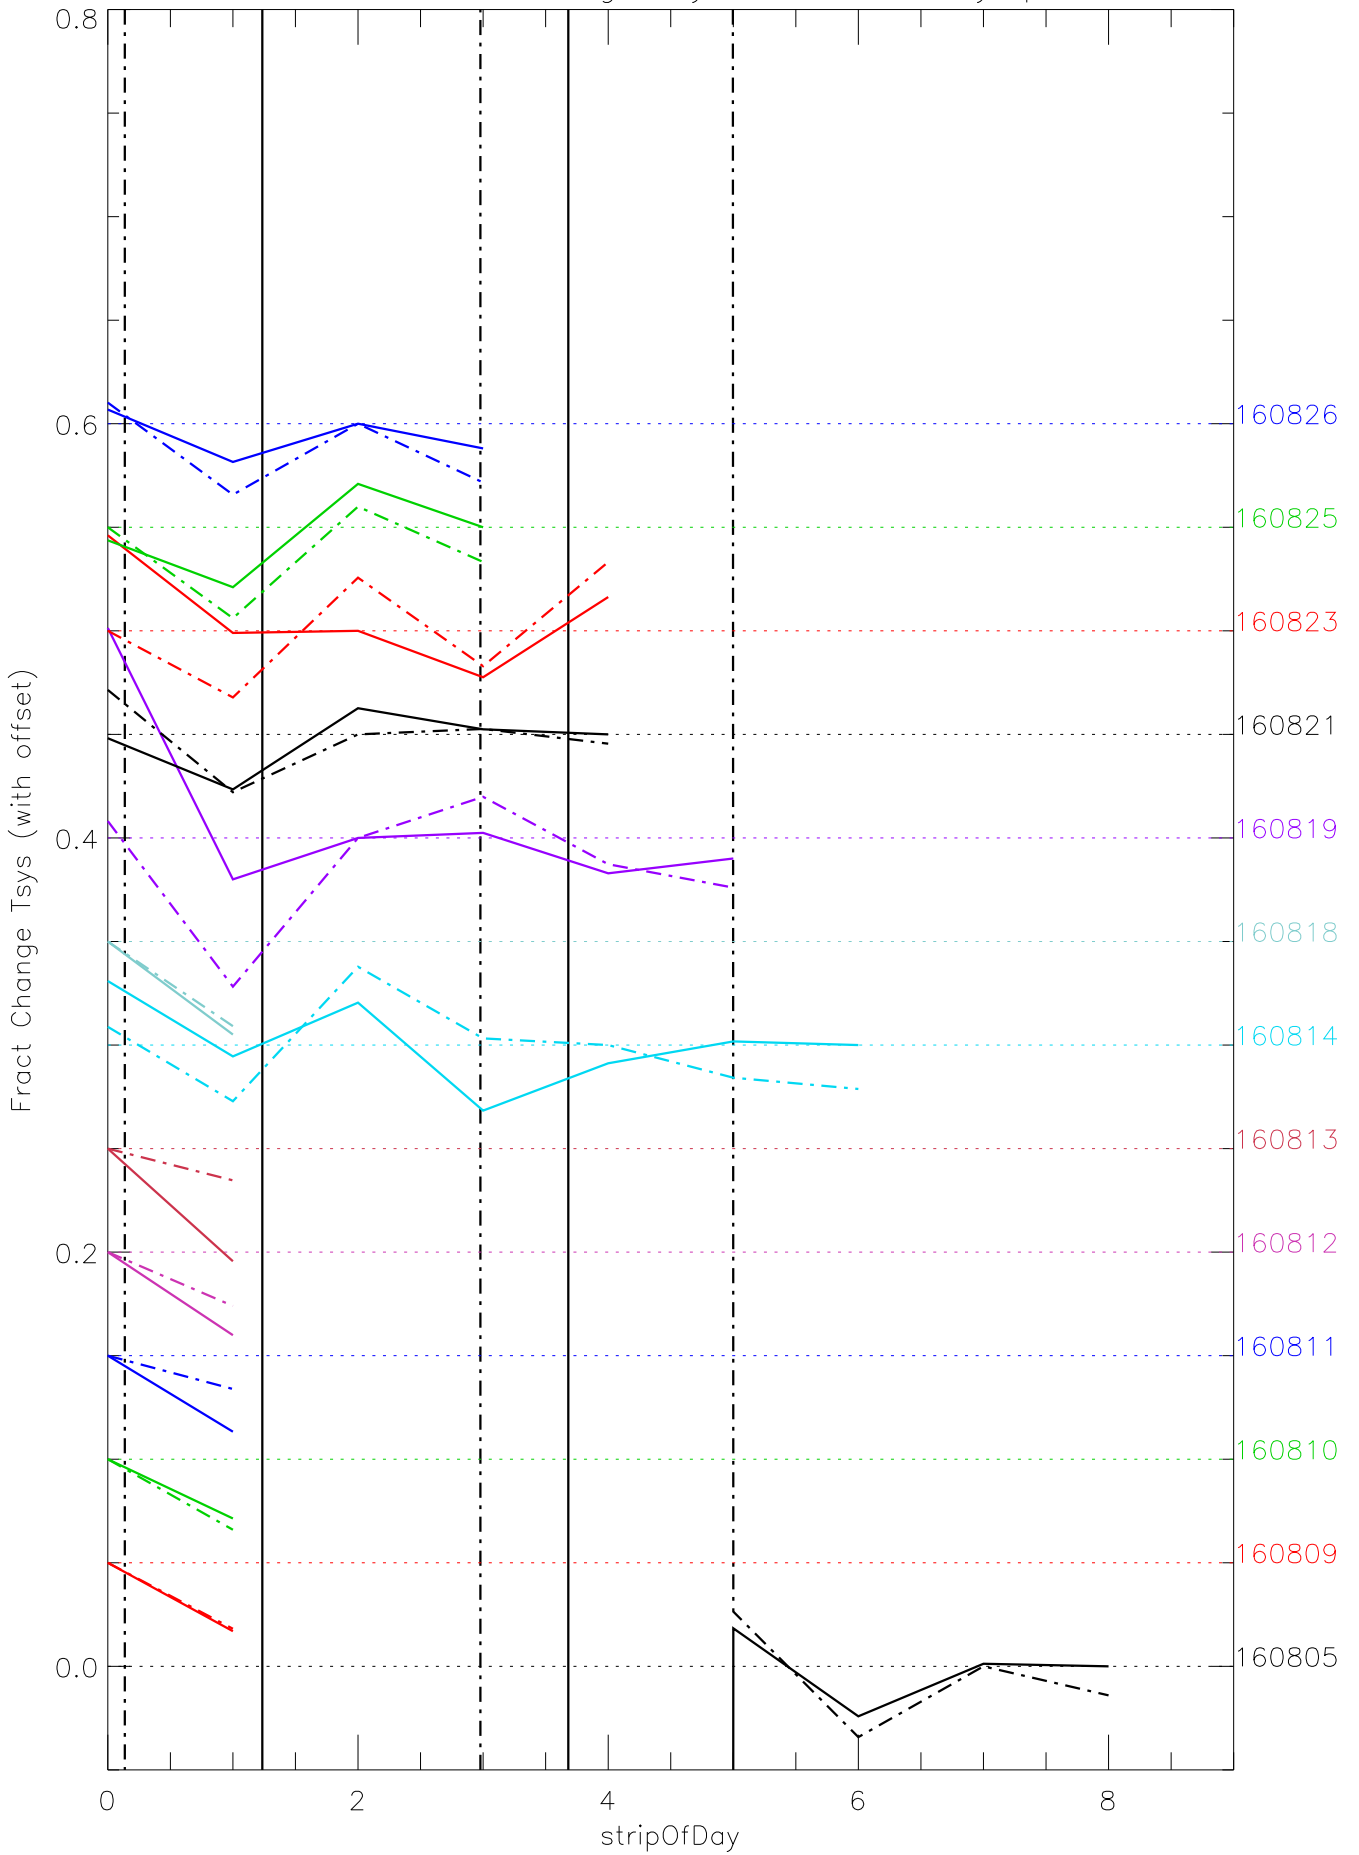

a2048 fractional change TsysK for each day. pixel:0

a2048 fractional change TsysK for each day. pixel:1

a2048 fractional change TsysK for each day. pixel:2

a2048 fractional change TsysK for each day. pixel:3

a2048 fractional change TsysK for each day. pixel:4