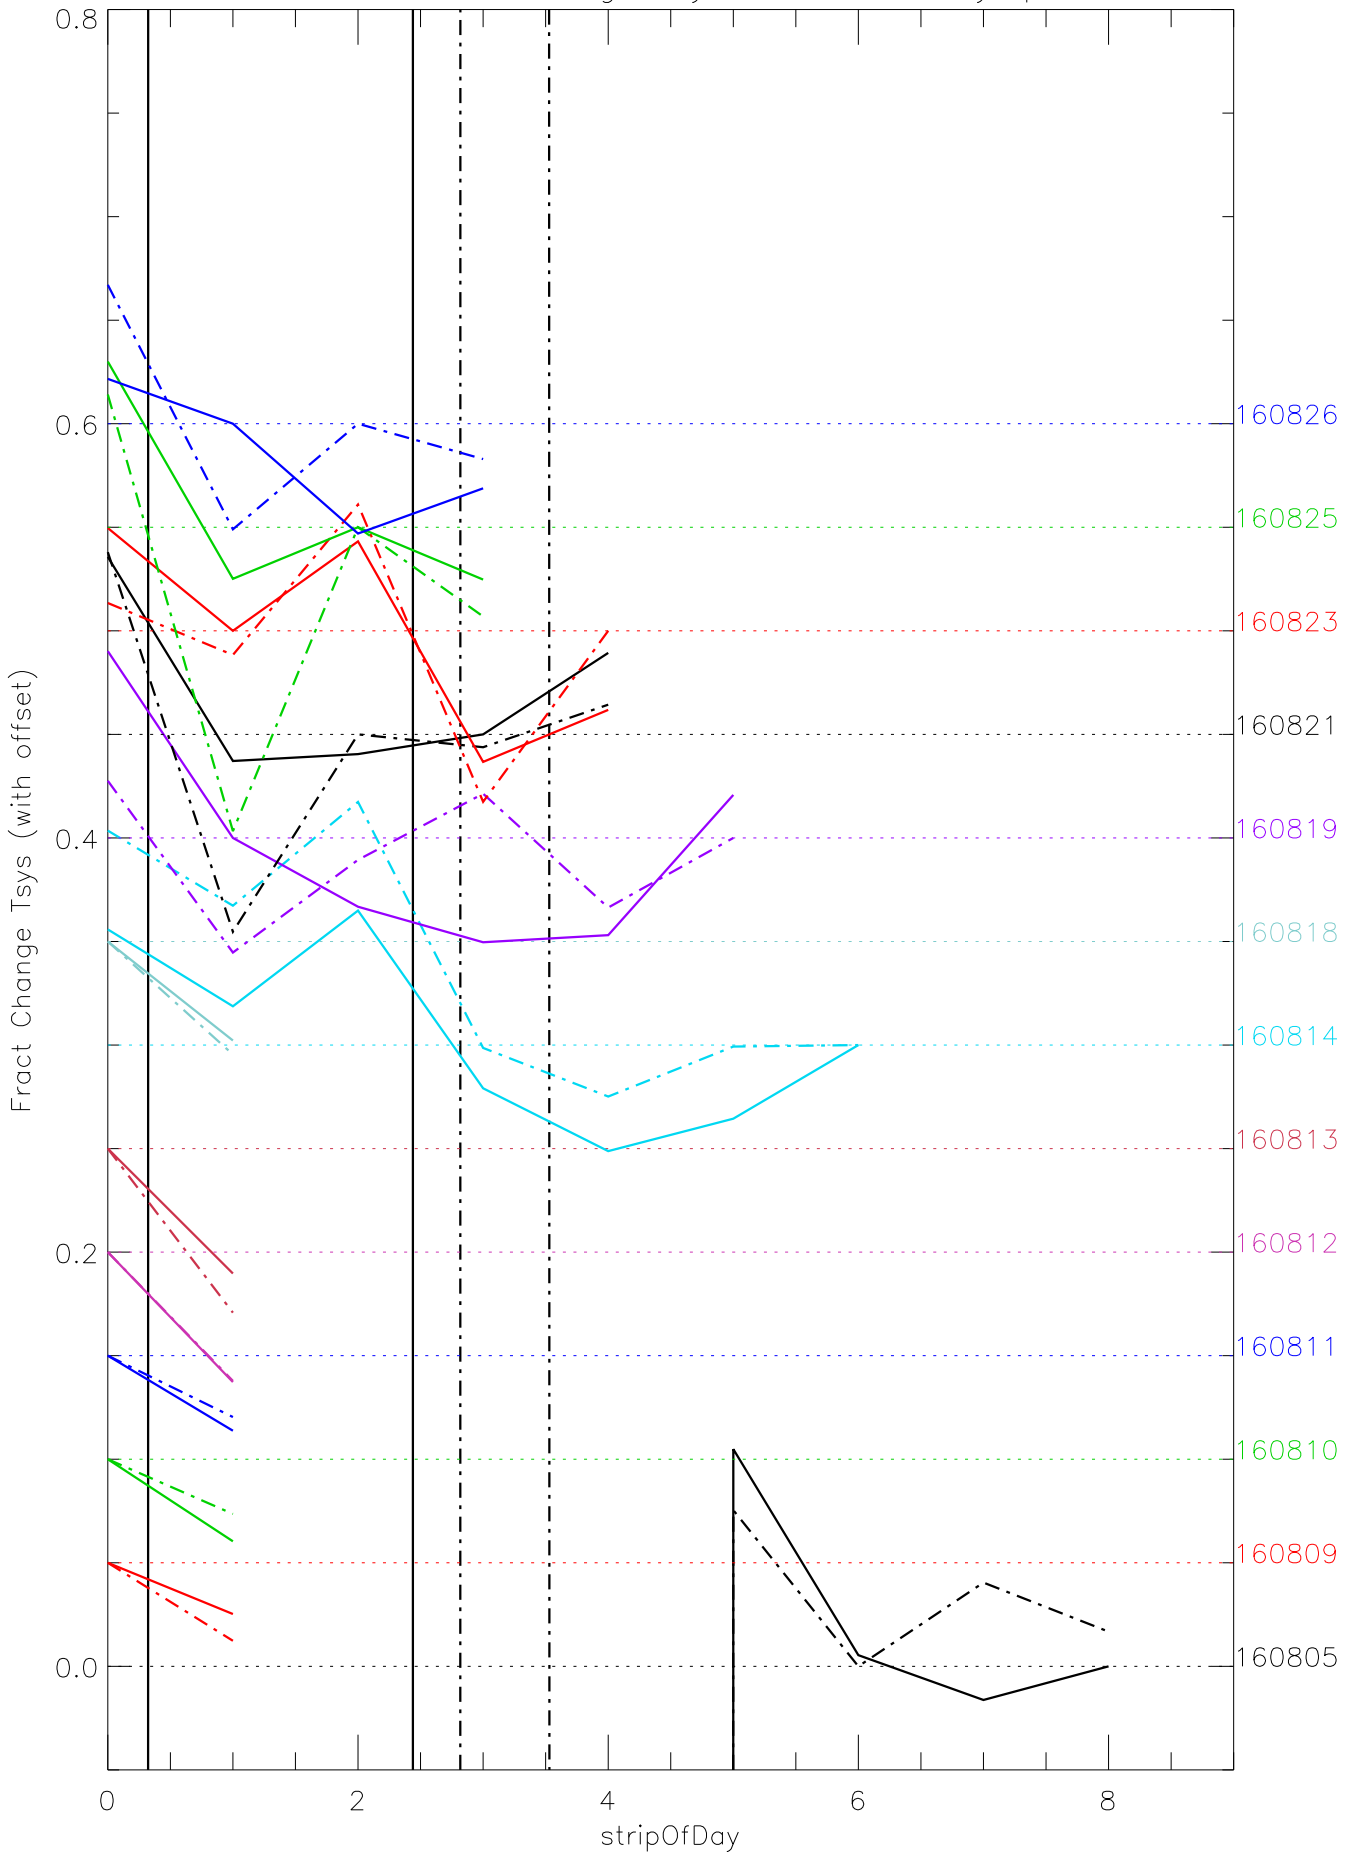

a2048 fractional change TsysK for each day. pixel:0

a2048 fractional change TsysK for each day. pixel:1

a2048 fractional change TsysK for each day. pixel:2

a2048 fractional change TsysK for each day. pixel:3

a2048 fractional change TsysK for each day. pixel:4