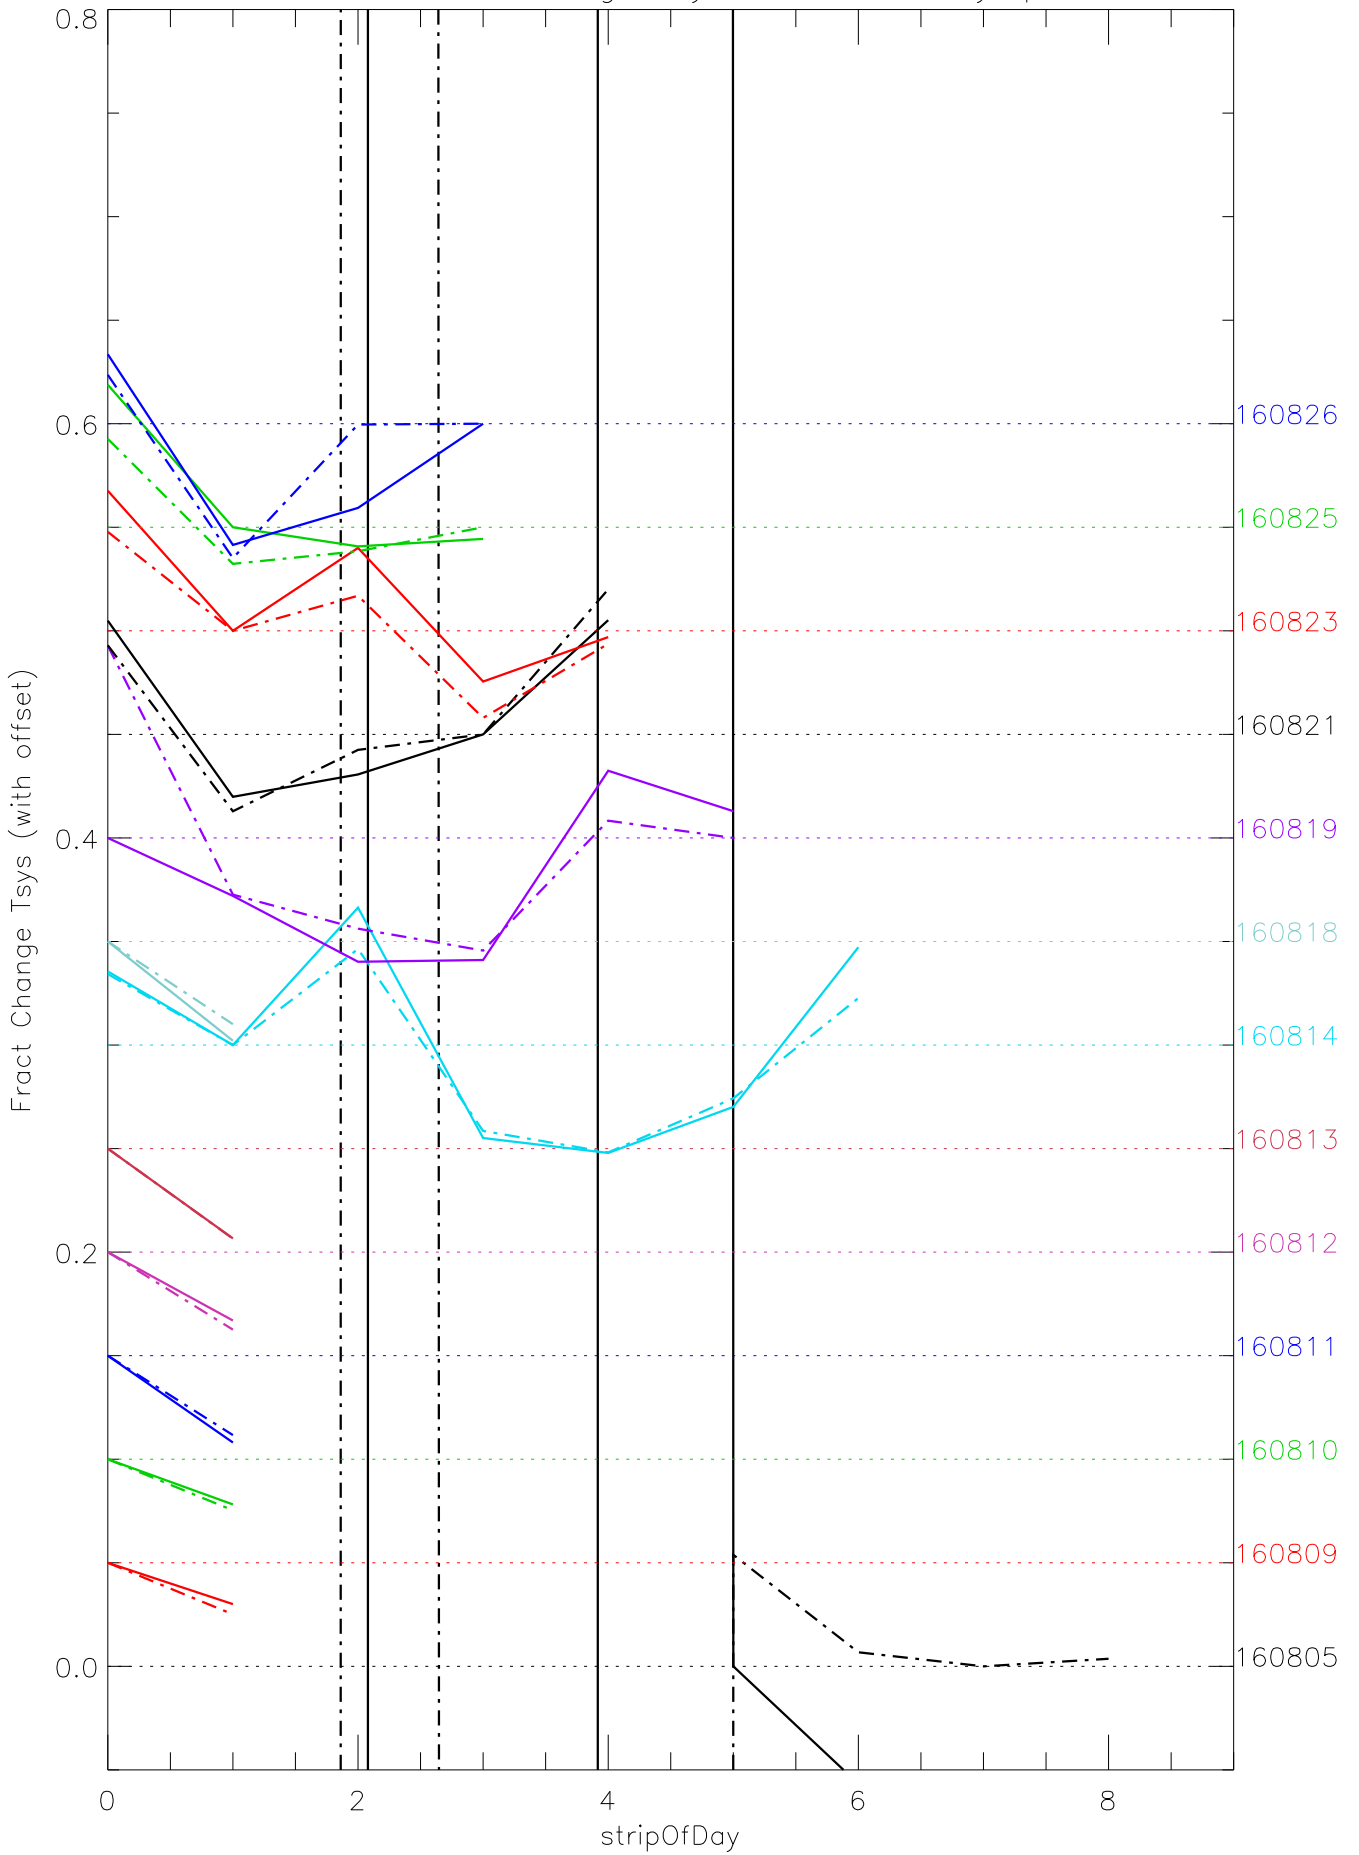

a2048 fractional change TsysK for each day. pixel:0

a2048 fractional change TsysK for each day. pixel:1

a2048 fractional change TsysK for each day. pixel:2

a2048 fractional change TsysK for each day. pixel:3

a2048 fractional change TsysK for each day. pixel:4