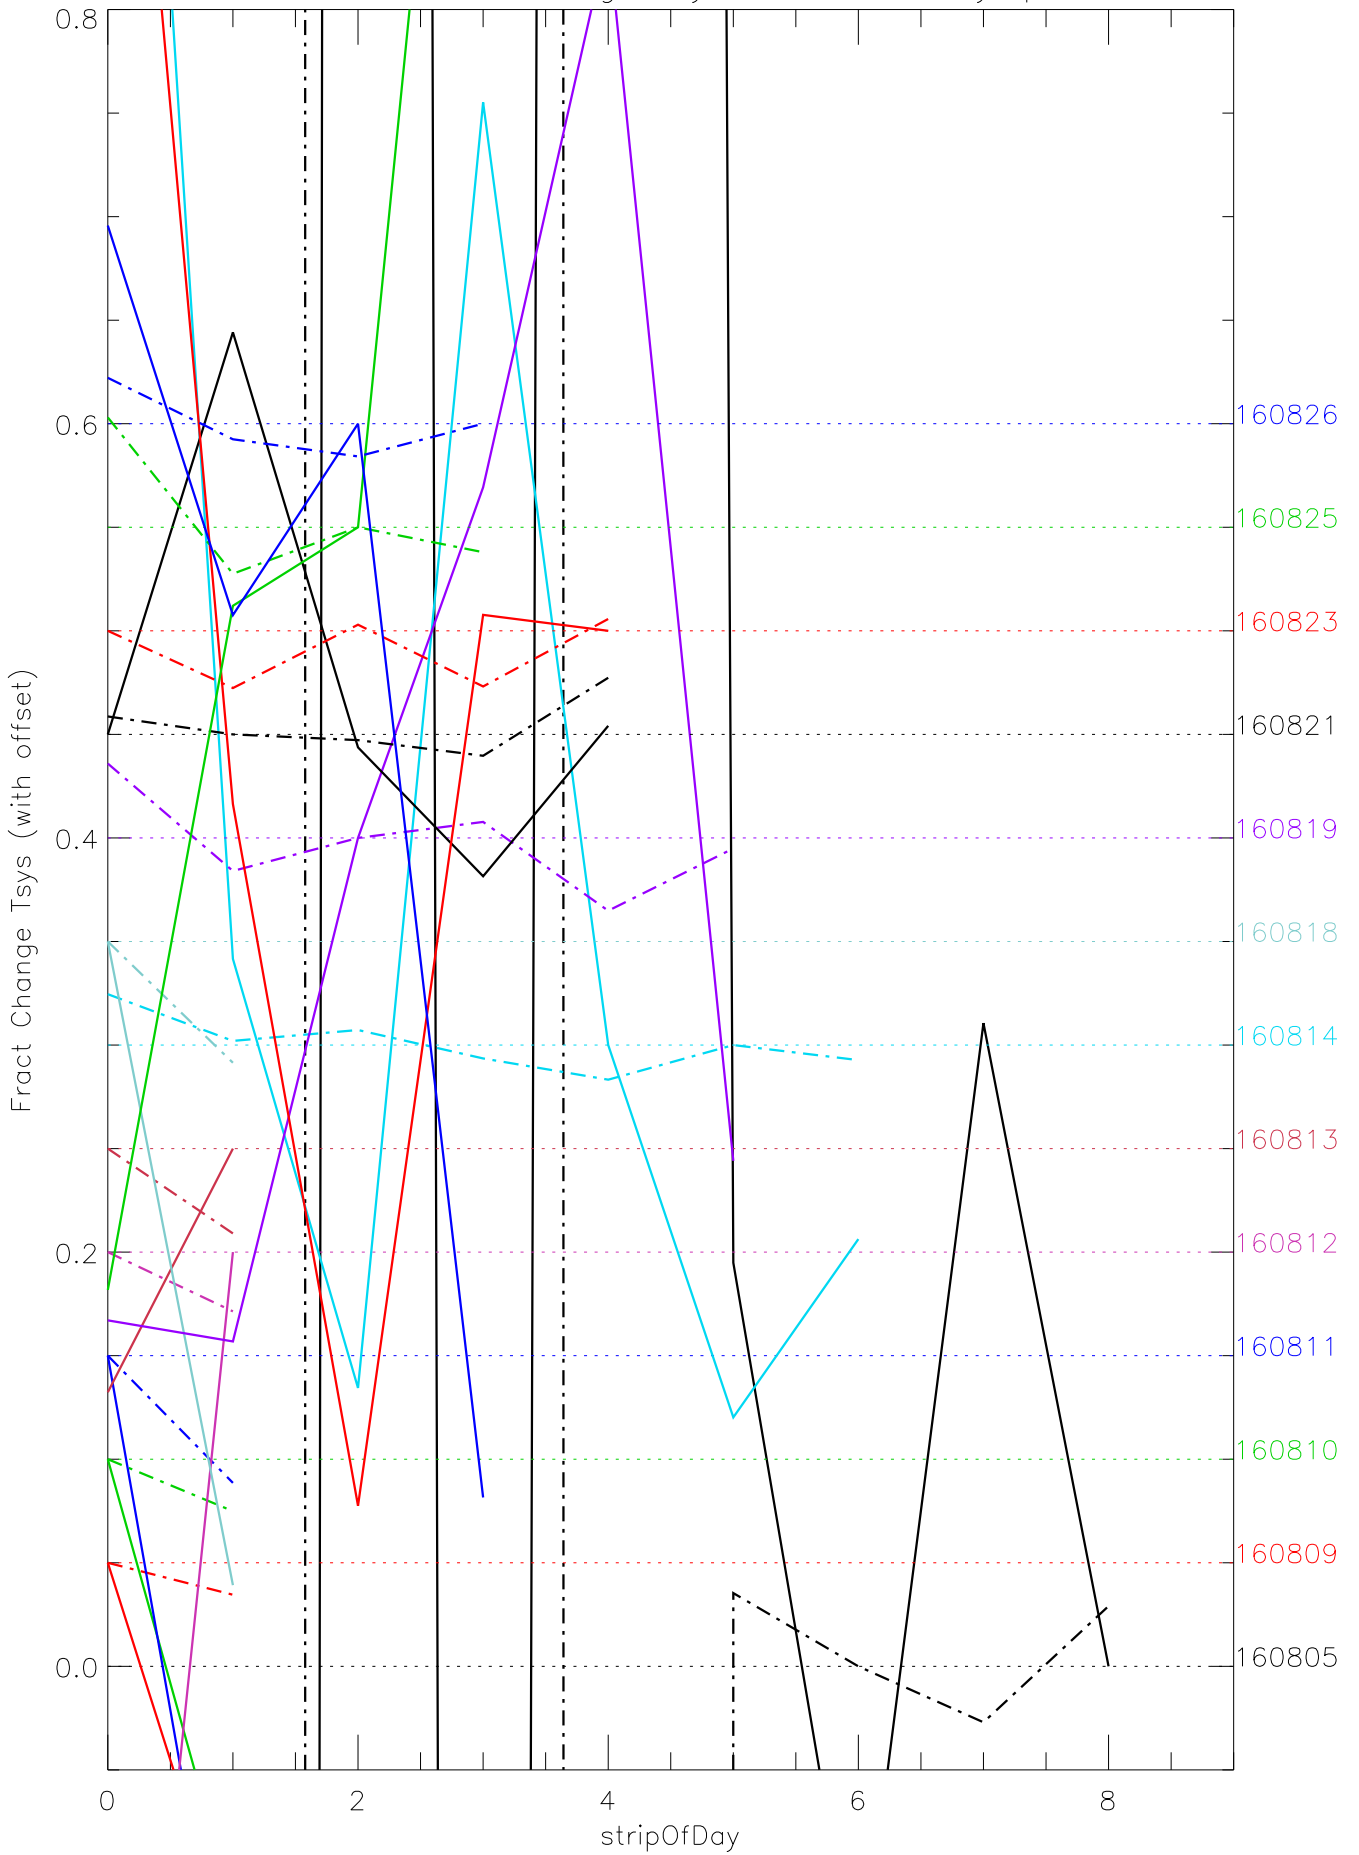

a2048 fractional change TsysK for each day. pixel:0

a2048 fractional change TsysK for each day. pixel:1

a2048 fractional change TsysK for each day. pixel:2

a2048 fractional change TsysK for each day. pixel:3

a2048 fractional change TsysK for each day. pixel:4