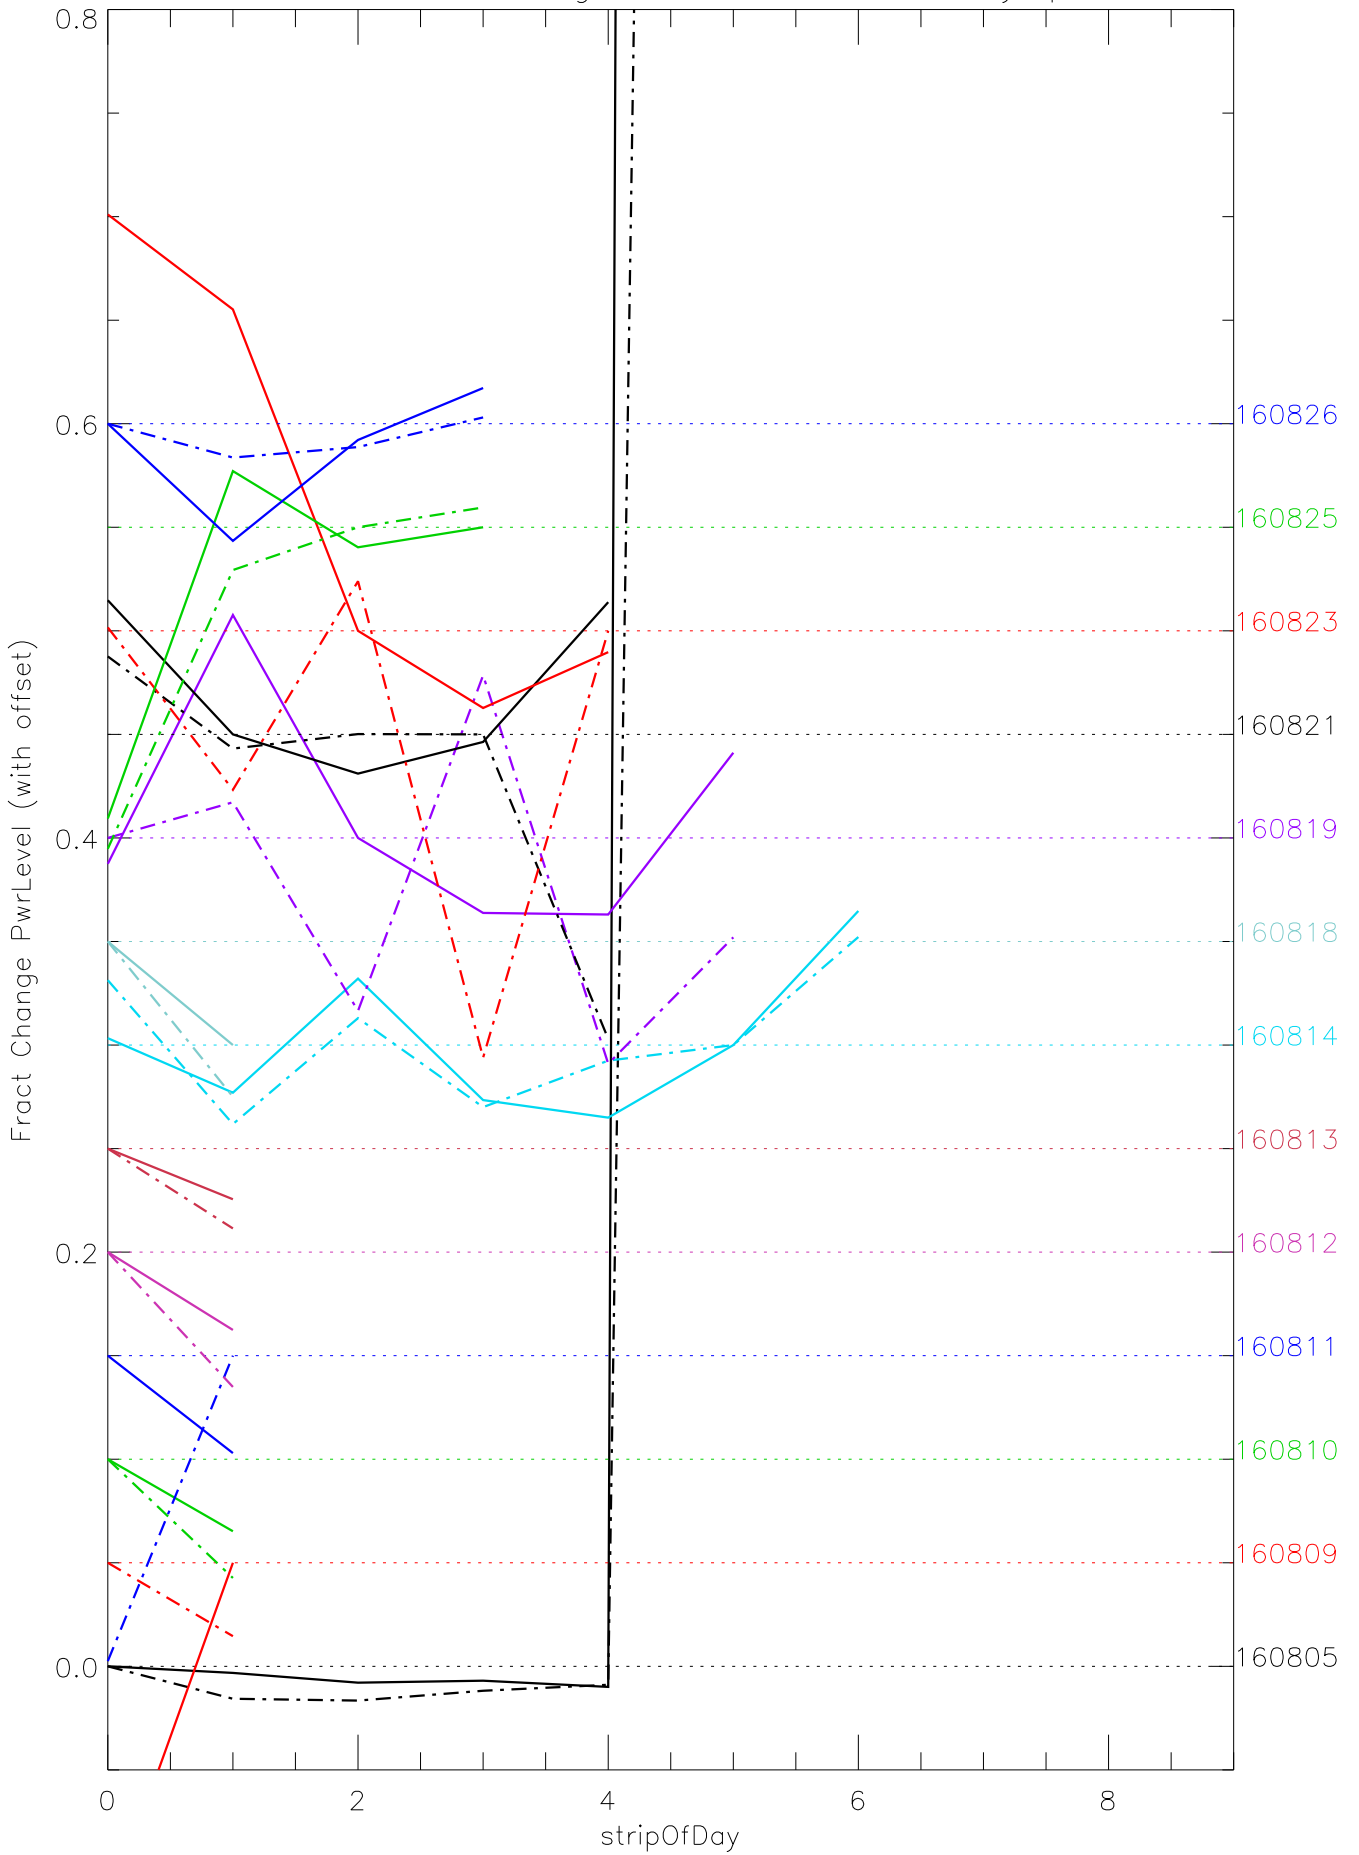

a2048 fractional change PwrLevel for each day. pixel:0

a2048 fractional change PwrLevel for each day. pixel:1

a2048 fractional change PwrLevel for each day. pixel:2

a2048 fractional change PwrLevel for each day. pixel:3

a2048 fractional change PwrLevel for each day. pixel:4

a2048 fractional change PwrLevel for each day. pixel:5