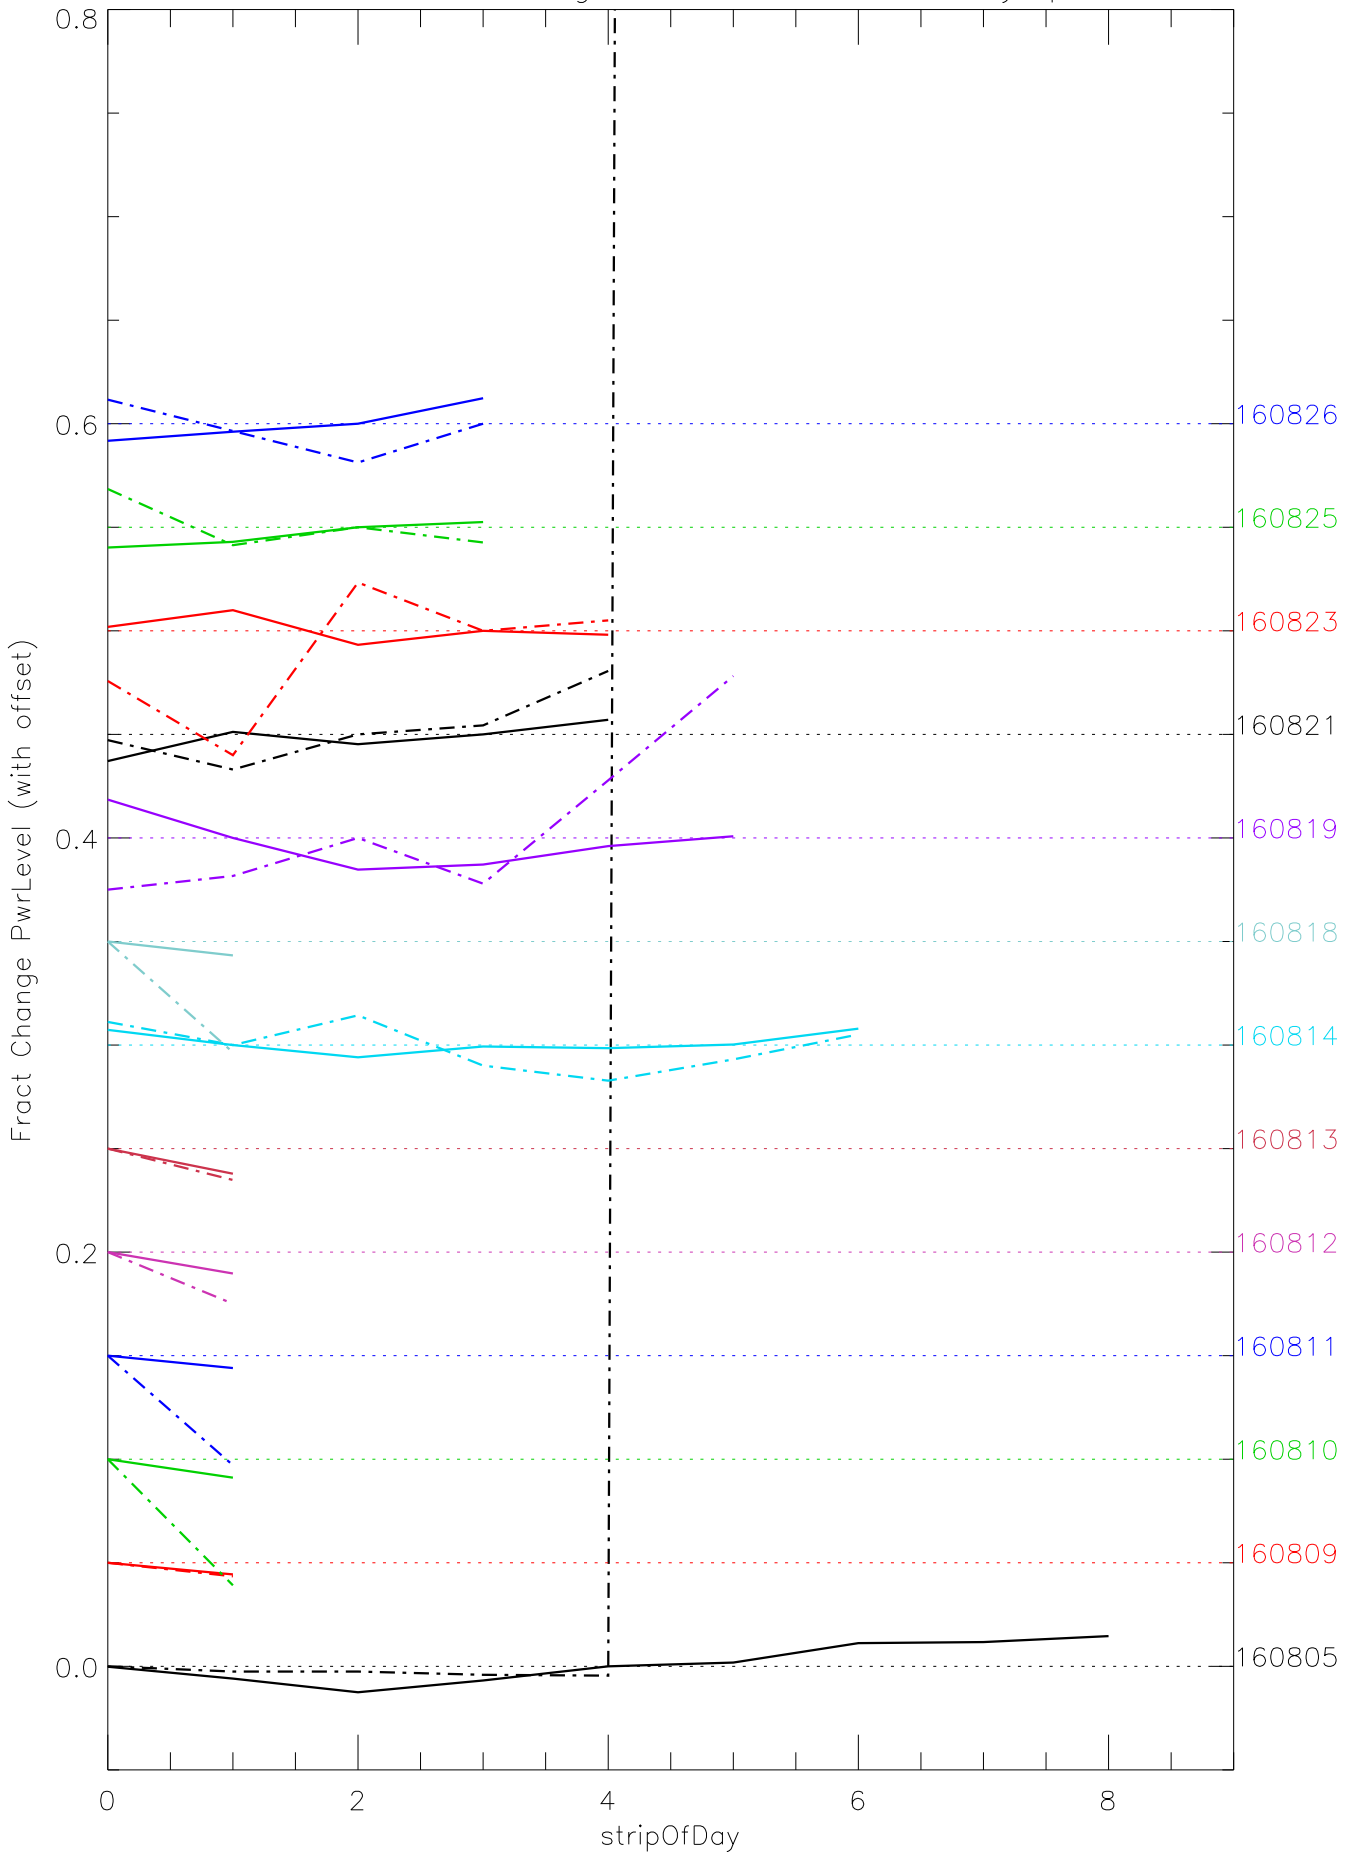

a2048 fractional change PwrLevel for each day. pixel:0

a2048 fractional change PwrLevel for each day. pixel:1

a2048 fractional change PwrLevel for each day. pixel:2

a2048 fractional change PwrLevel for each day. pixel:3

a2048 fractional change PwrLevel for each day. pixel:4

a2048 fractional change PwrLevel for each day. pixel:5