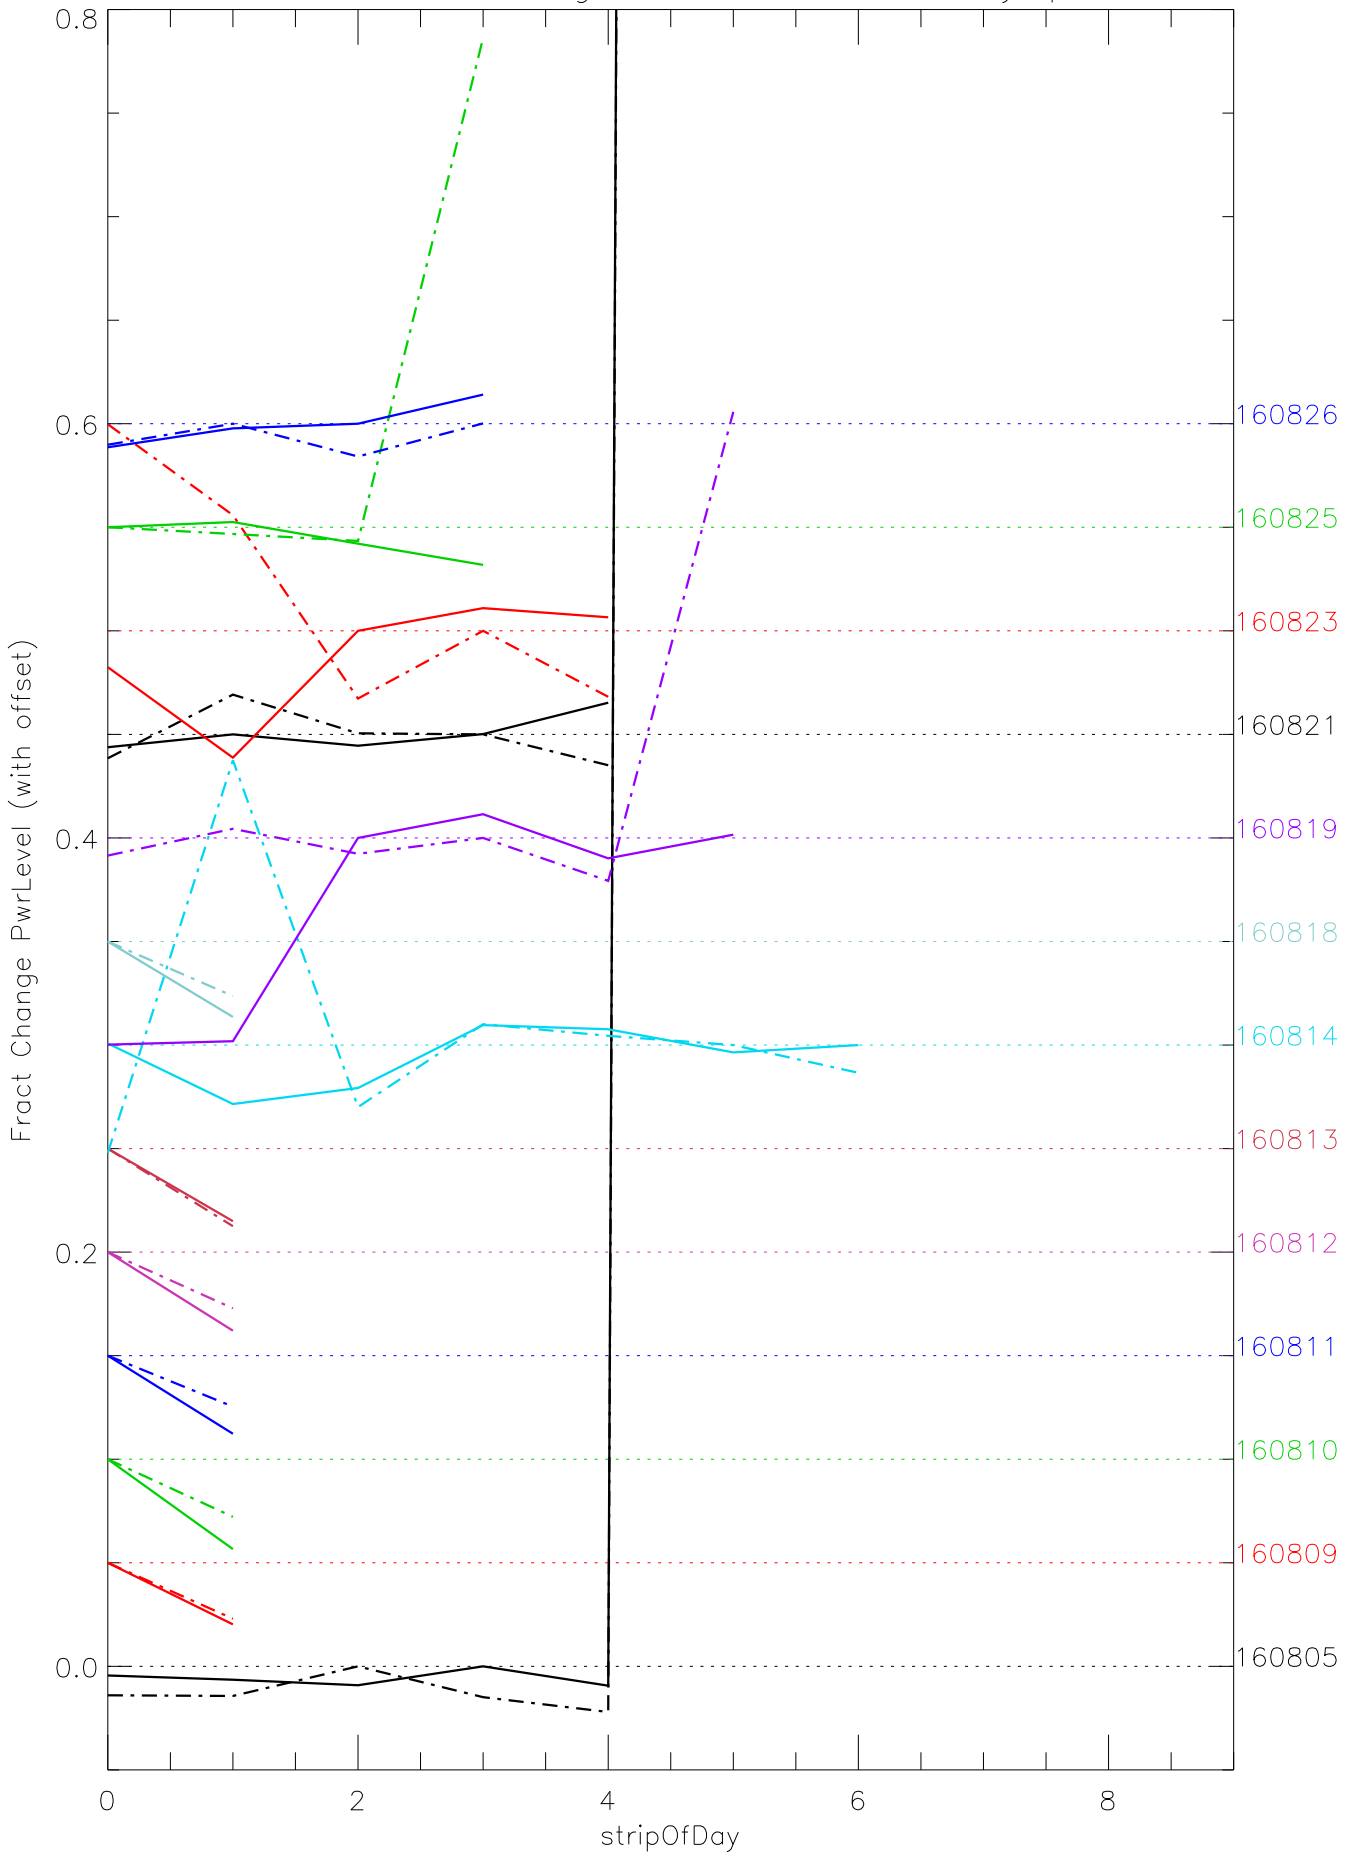

a2048 fractional change PwrLevel for each day. pixel:0

a2048 fractional change PwrLevel for each day. pixel:1

a2048 fractional change PwrLevel for each day. pixel:2

a2048 fractional change PwrLevel for each day. pixel:3

a2048 fractional change PwrLevel for each day. pixel:4

a2048 fractional change PwrLevel for each day. pixel:5