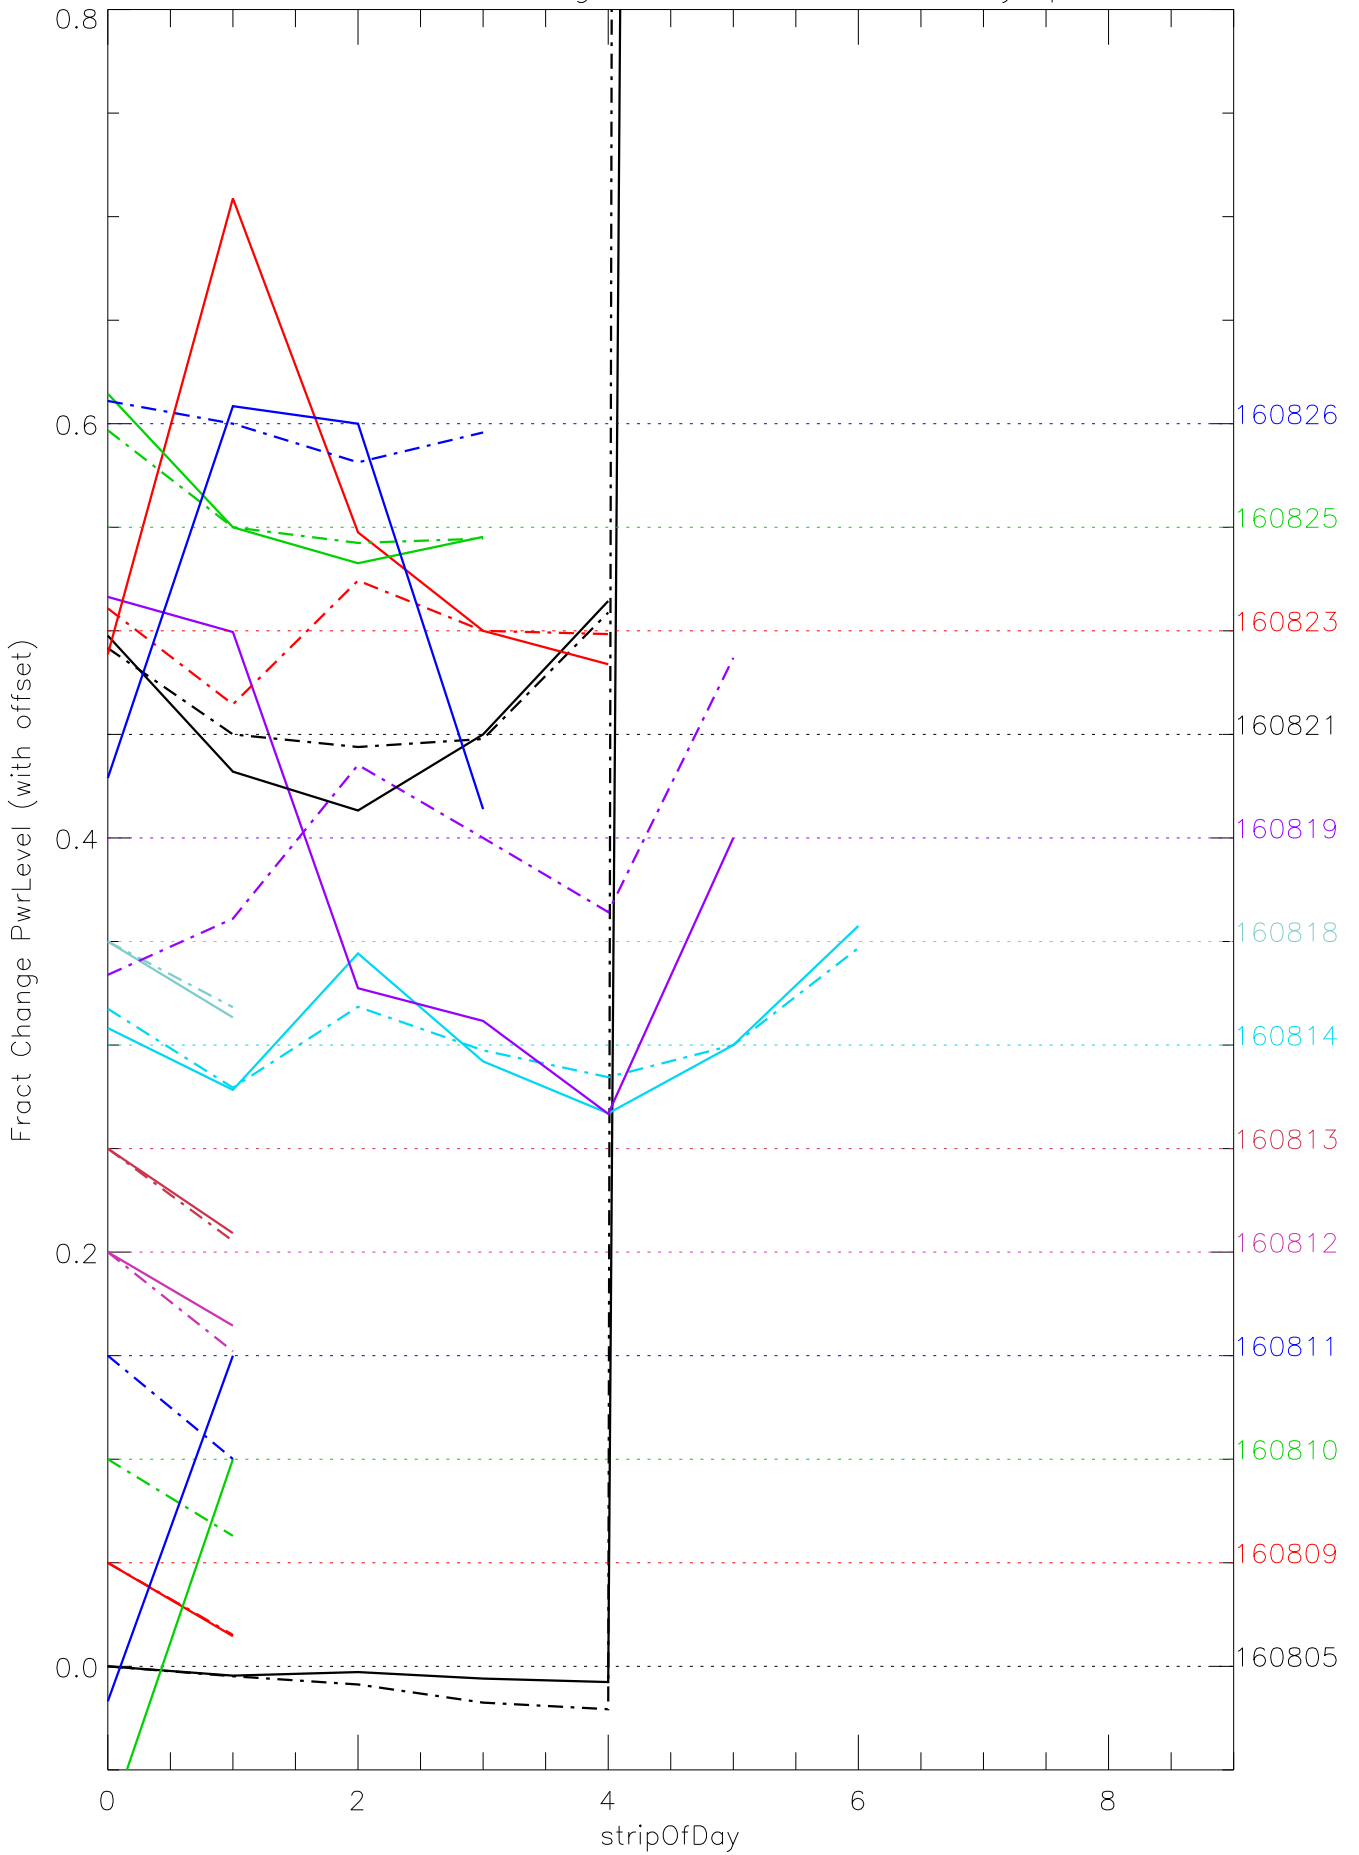

a2048 fractional change PwrLevel for each day. pixel:0

a2048 fractional change PwrLevel for each day. pixel:1

a2048 fractional change PwrLevel for each day. pixel:2

a2048 fractional change PwrLevel for each day. pixel:3

a2048 fractional change PwrLevel for each day. pixel:4

a2048 fractional change PwrLevel for each day. pixel:5