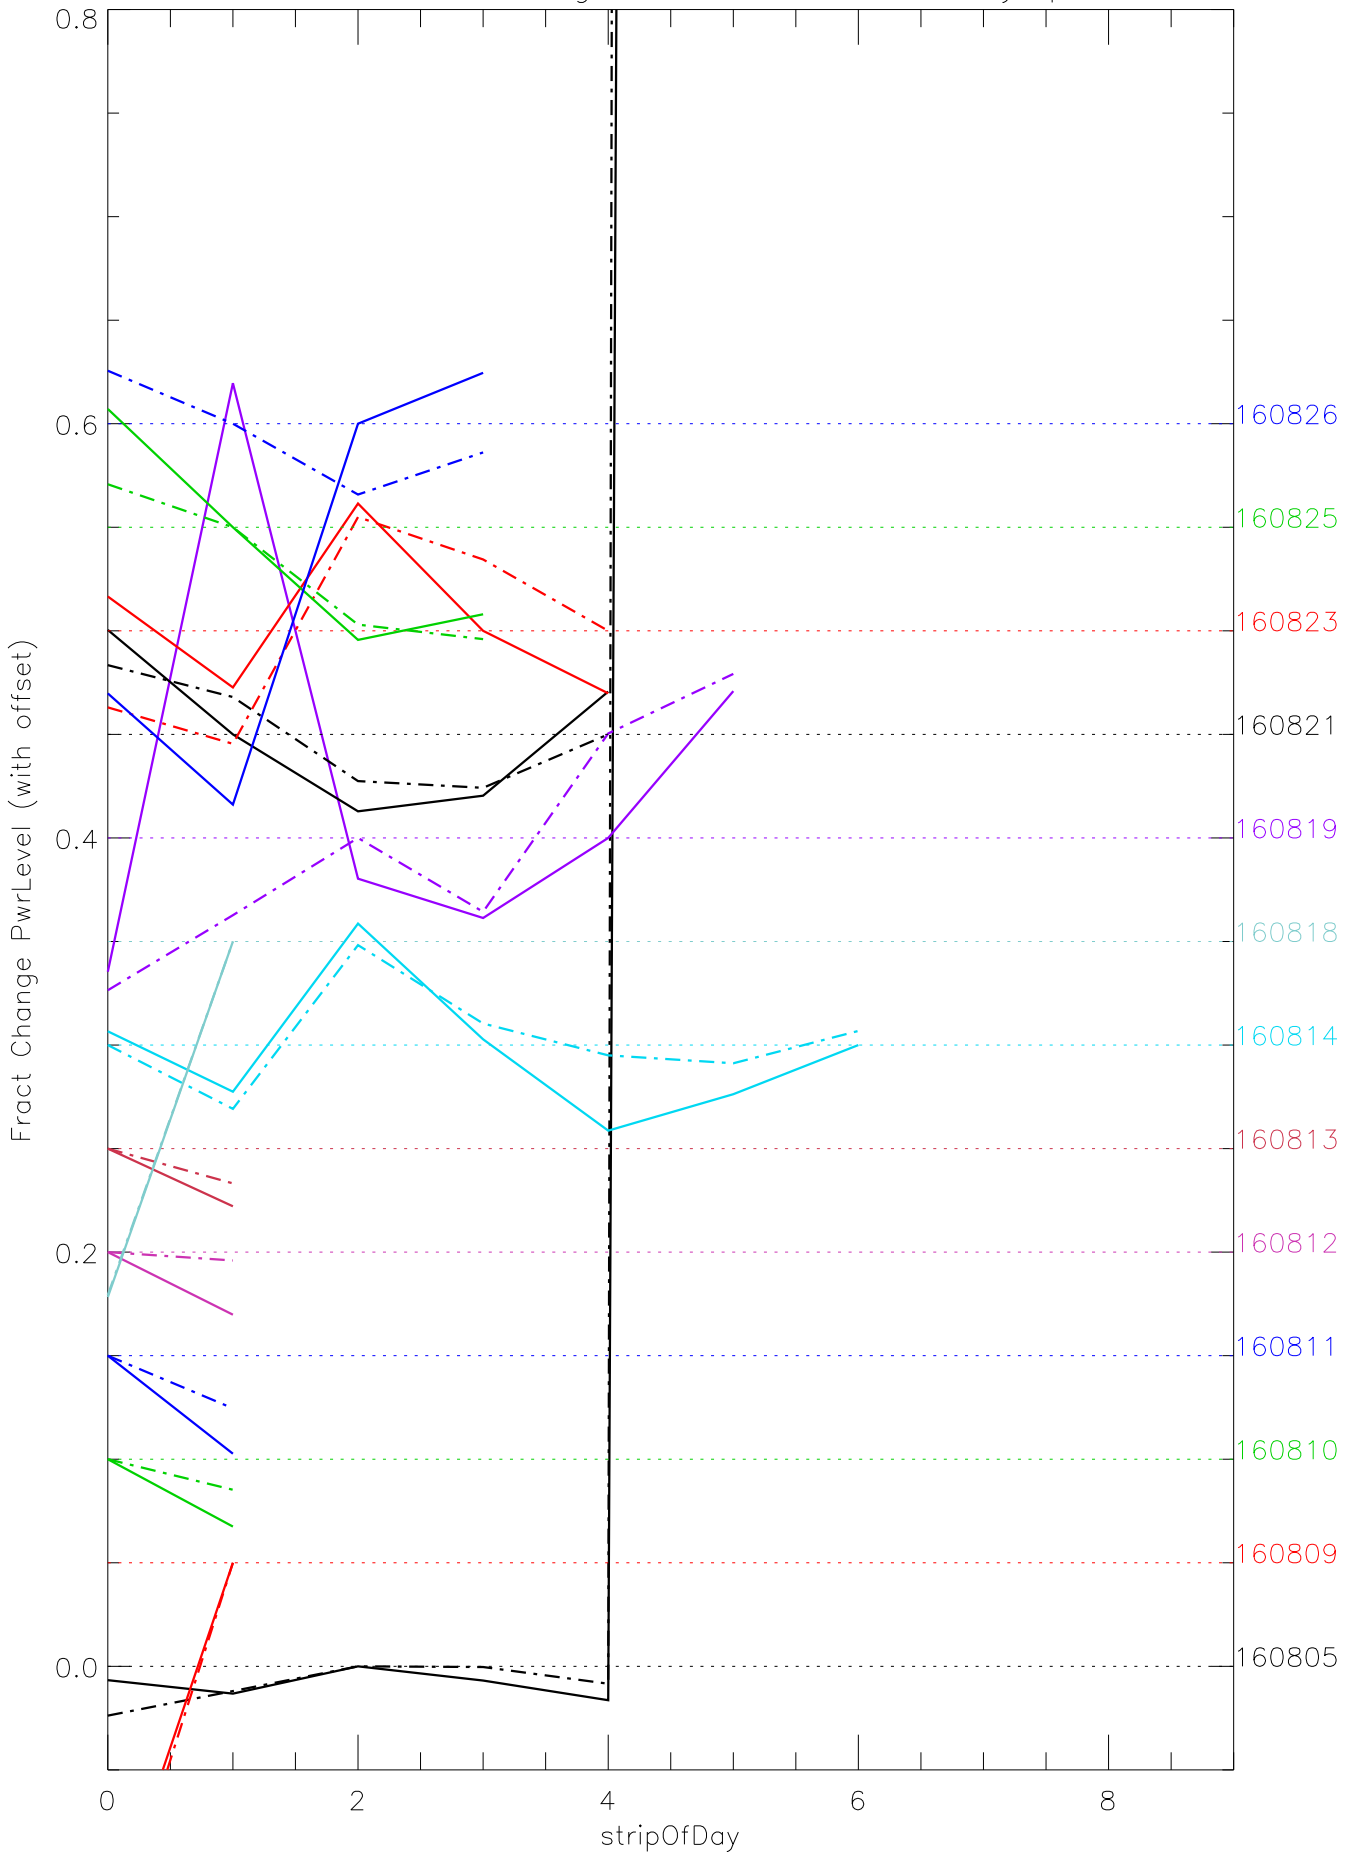

a2048 fractional change PwrLevel for each day. pixel:0

a2048 fractional change PwrLevel for each day. pixel:1

a2048 fractional change PwrLevel for each day. pixel:2

a2048 fractional change PwrLevel for each day. pixel:3

a2048 fractional change PwrLevel for each day. pixel:4

a2048 fractional change PwrLevel for each day. pixel:5