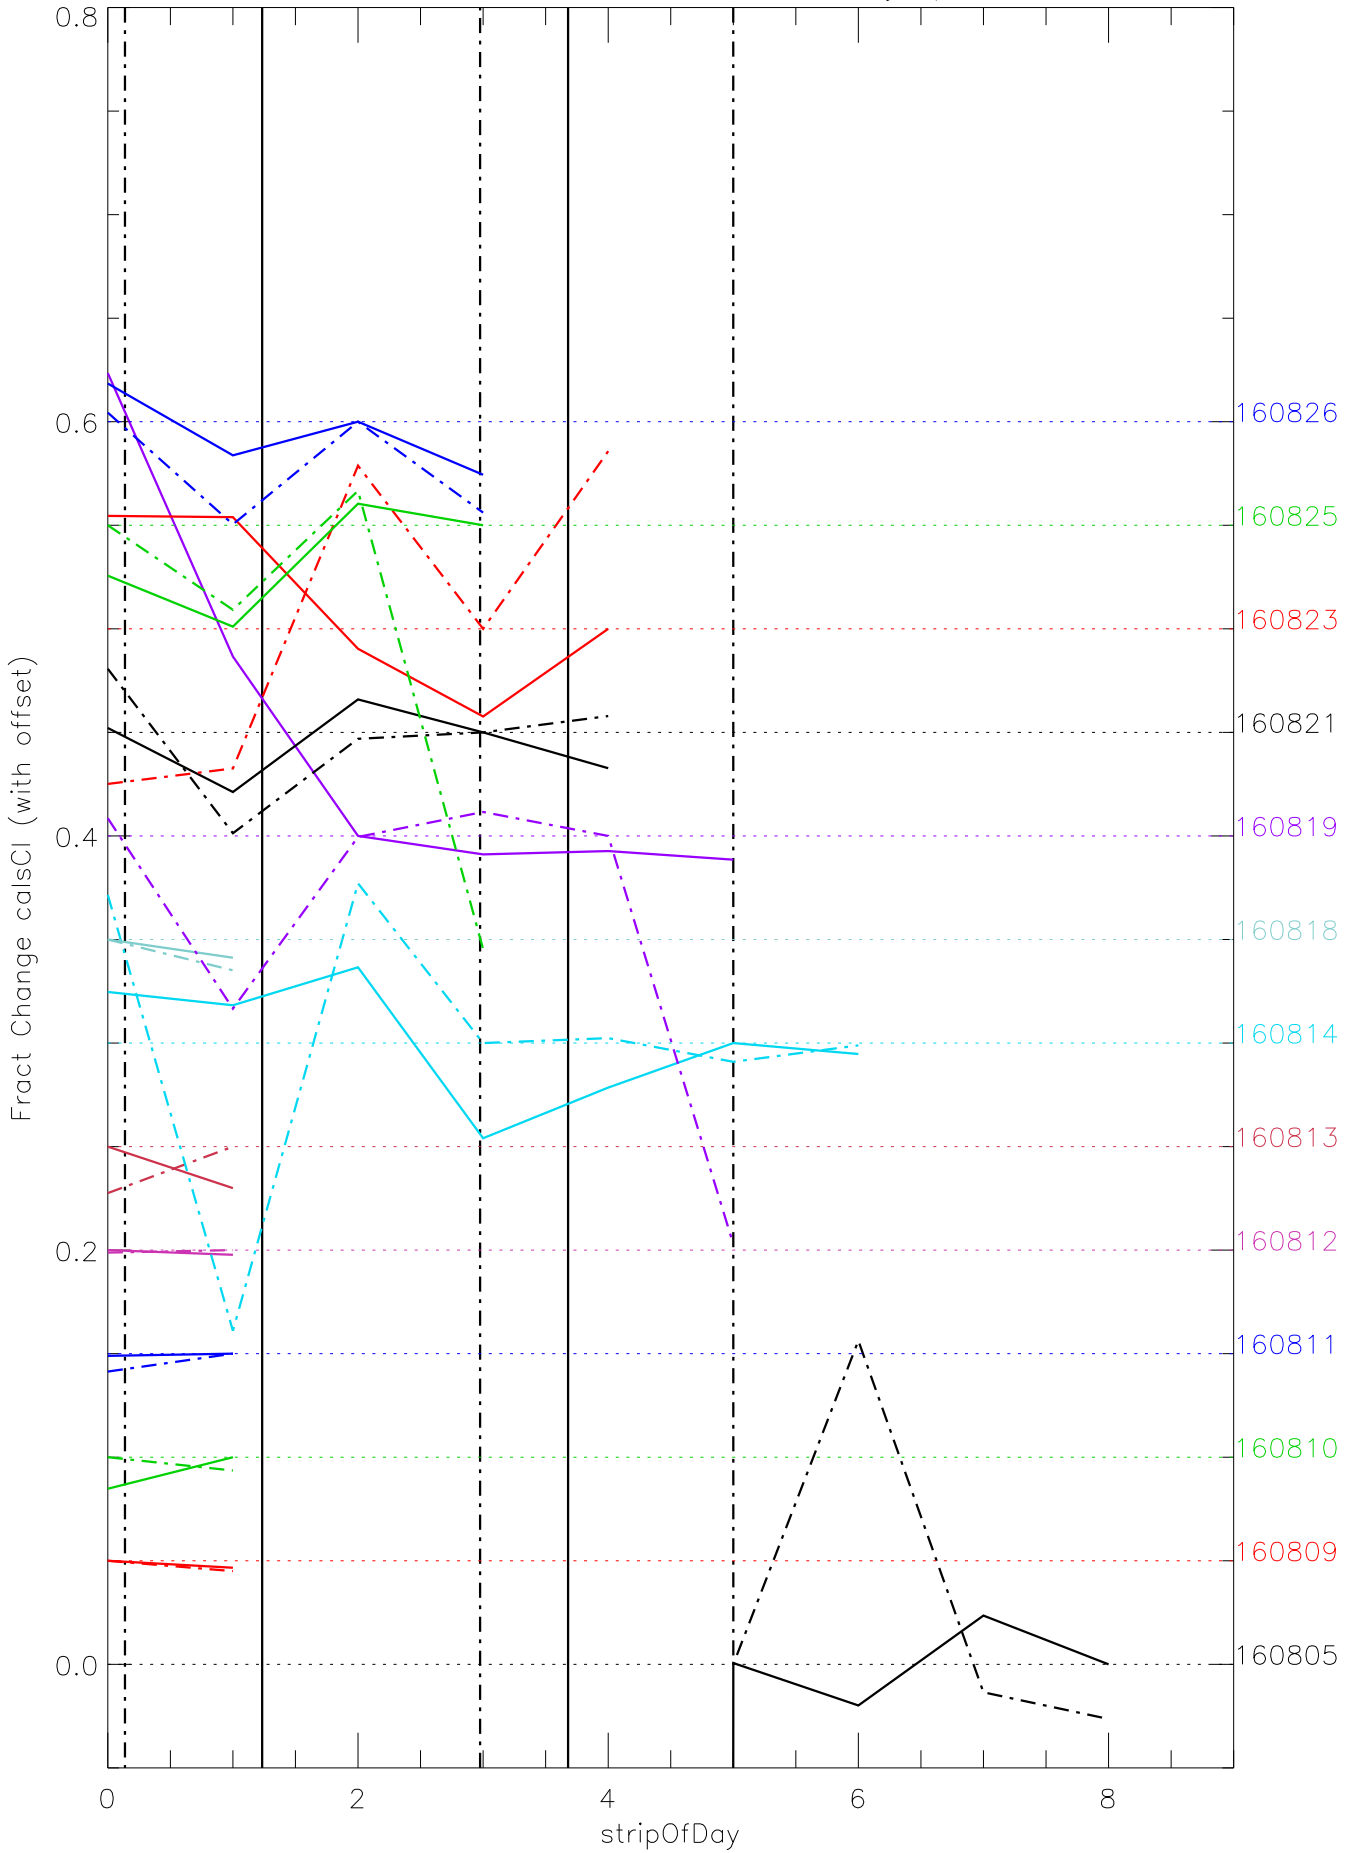

a2048 calsci factors for each day. pixel:0

a2048 calsci factors for each day. pixel:1

a2048 calsci factors for each day. pixel:3

a2048 calsci factors for each day. pixel:4

a2048 calsci factors for each day. pixel:5

a2048 calsci factors for each day. pixel:6