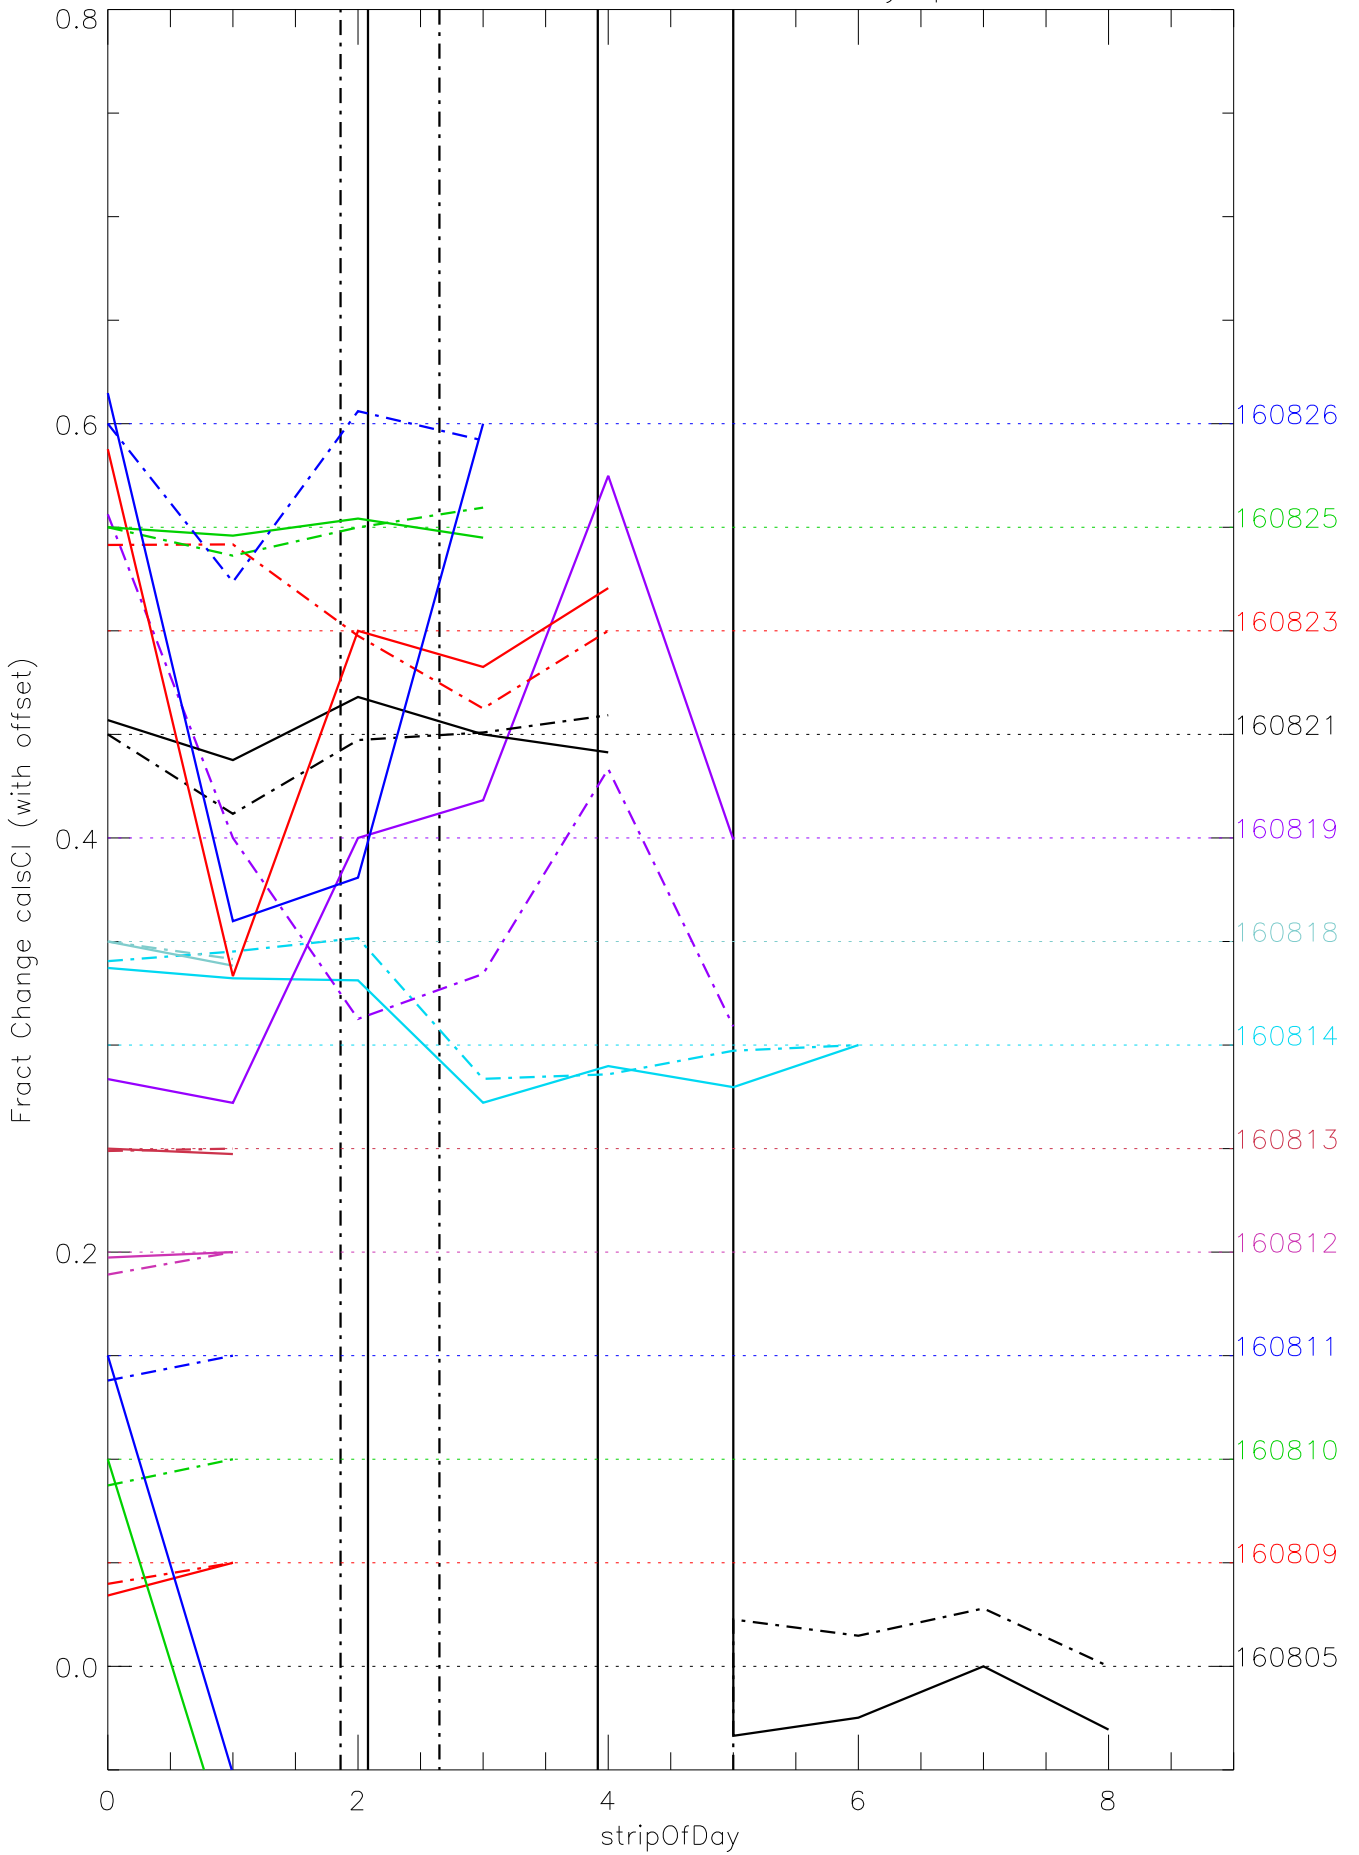

a2048 calsci factors for each day. pixel:0

a2048 calsci factors for each day. pixel:1

a2048 calsci factors for each day. pixel:3

a2048 calsci factors for each day. pixel:4

a2048 calsci factors for each day. pixel:5

a2048 calsci factors for each day. pixel:6