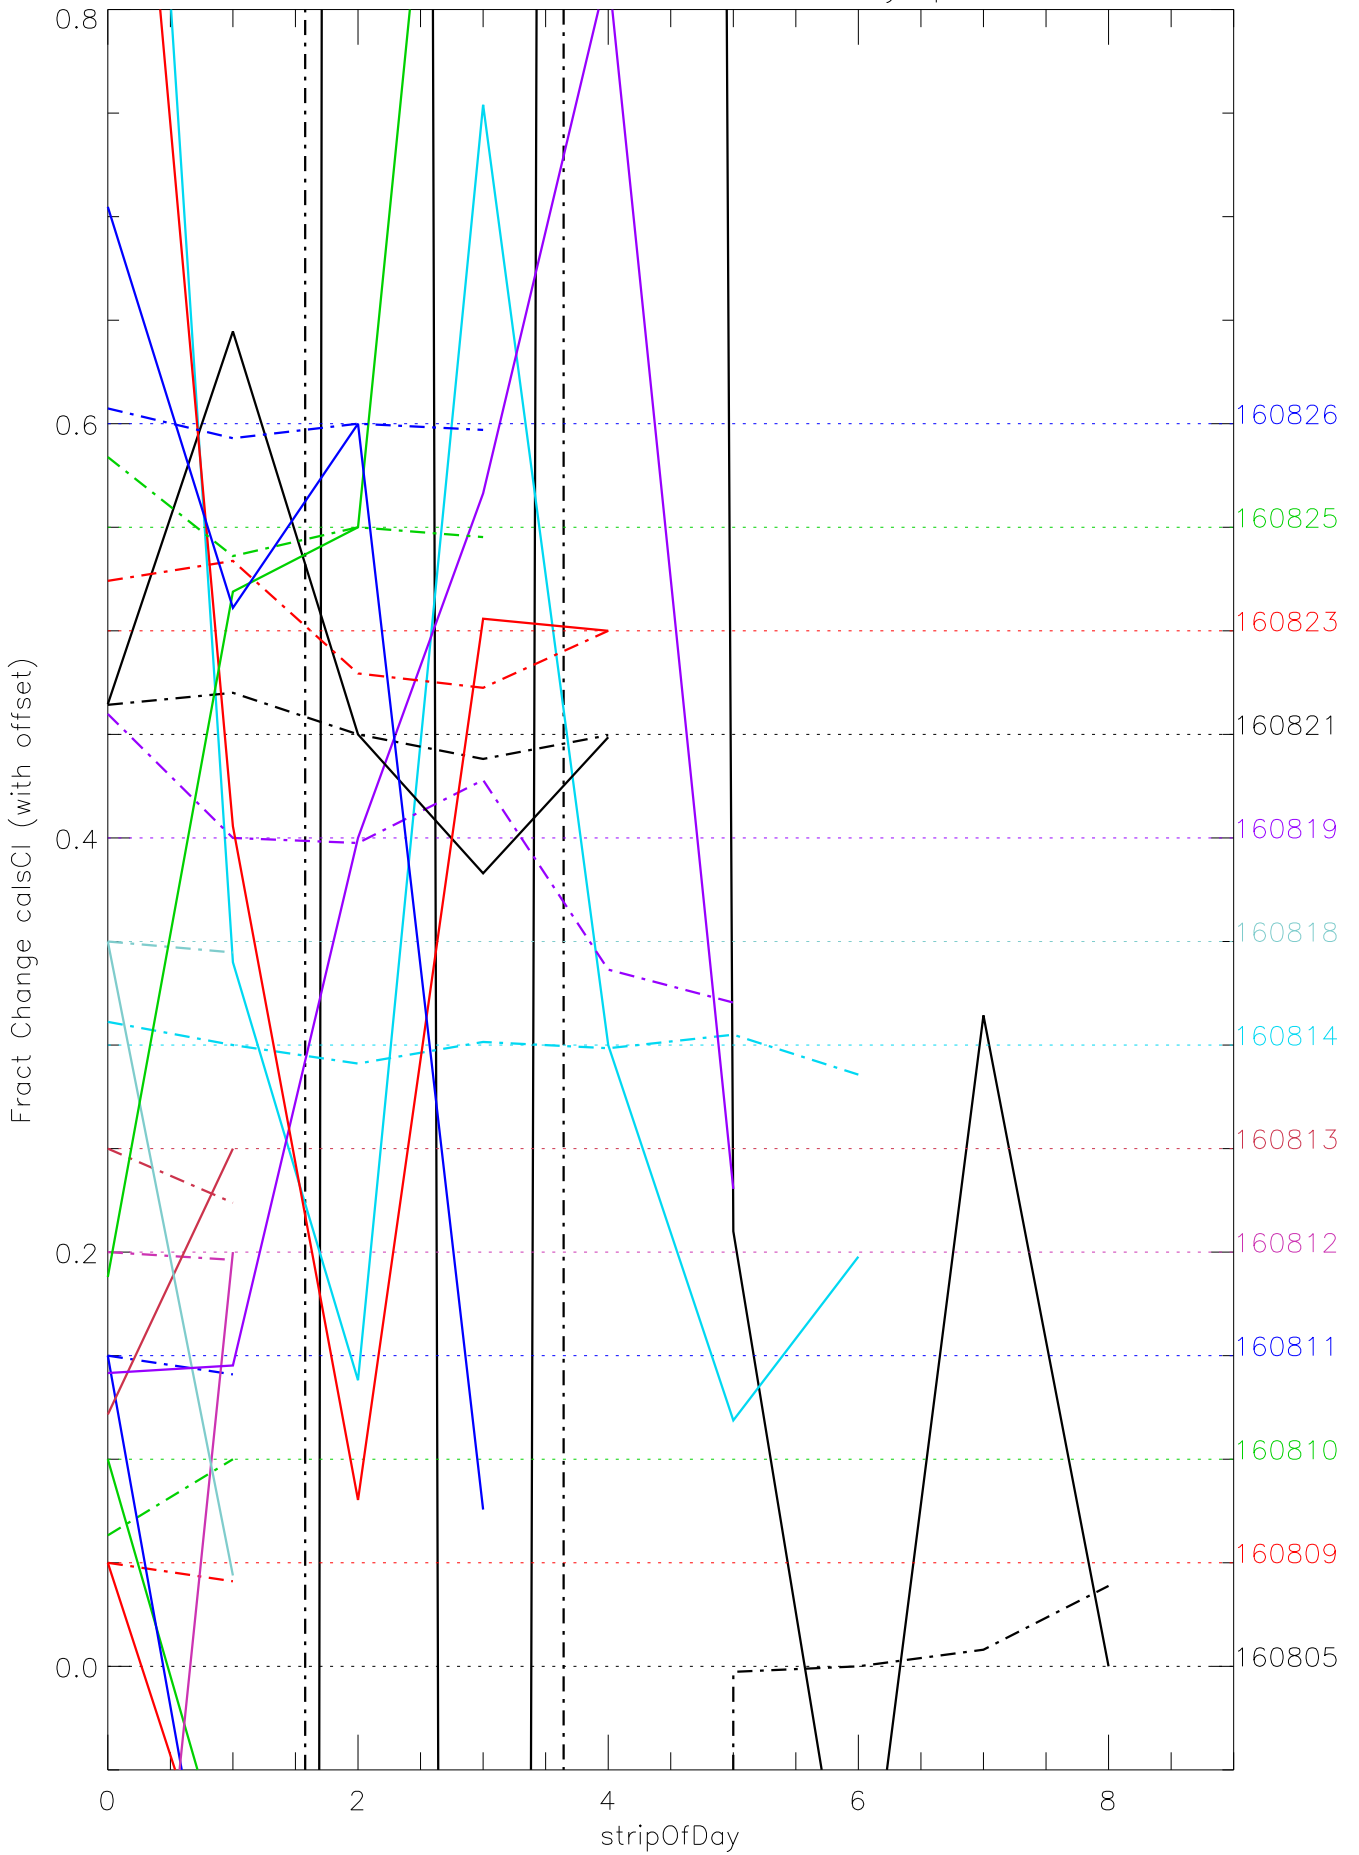

a2048 calsci factors for each day. pixel:0

a2048 calsci factors for each day. pixel:1

a2048 calsci factors for each day. pixel:3

a2048 calsci factors for each day. pixel:4

a2048 calsci factors for each day. pixel:5

a2048 calsci factors for each day. pixel:6