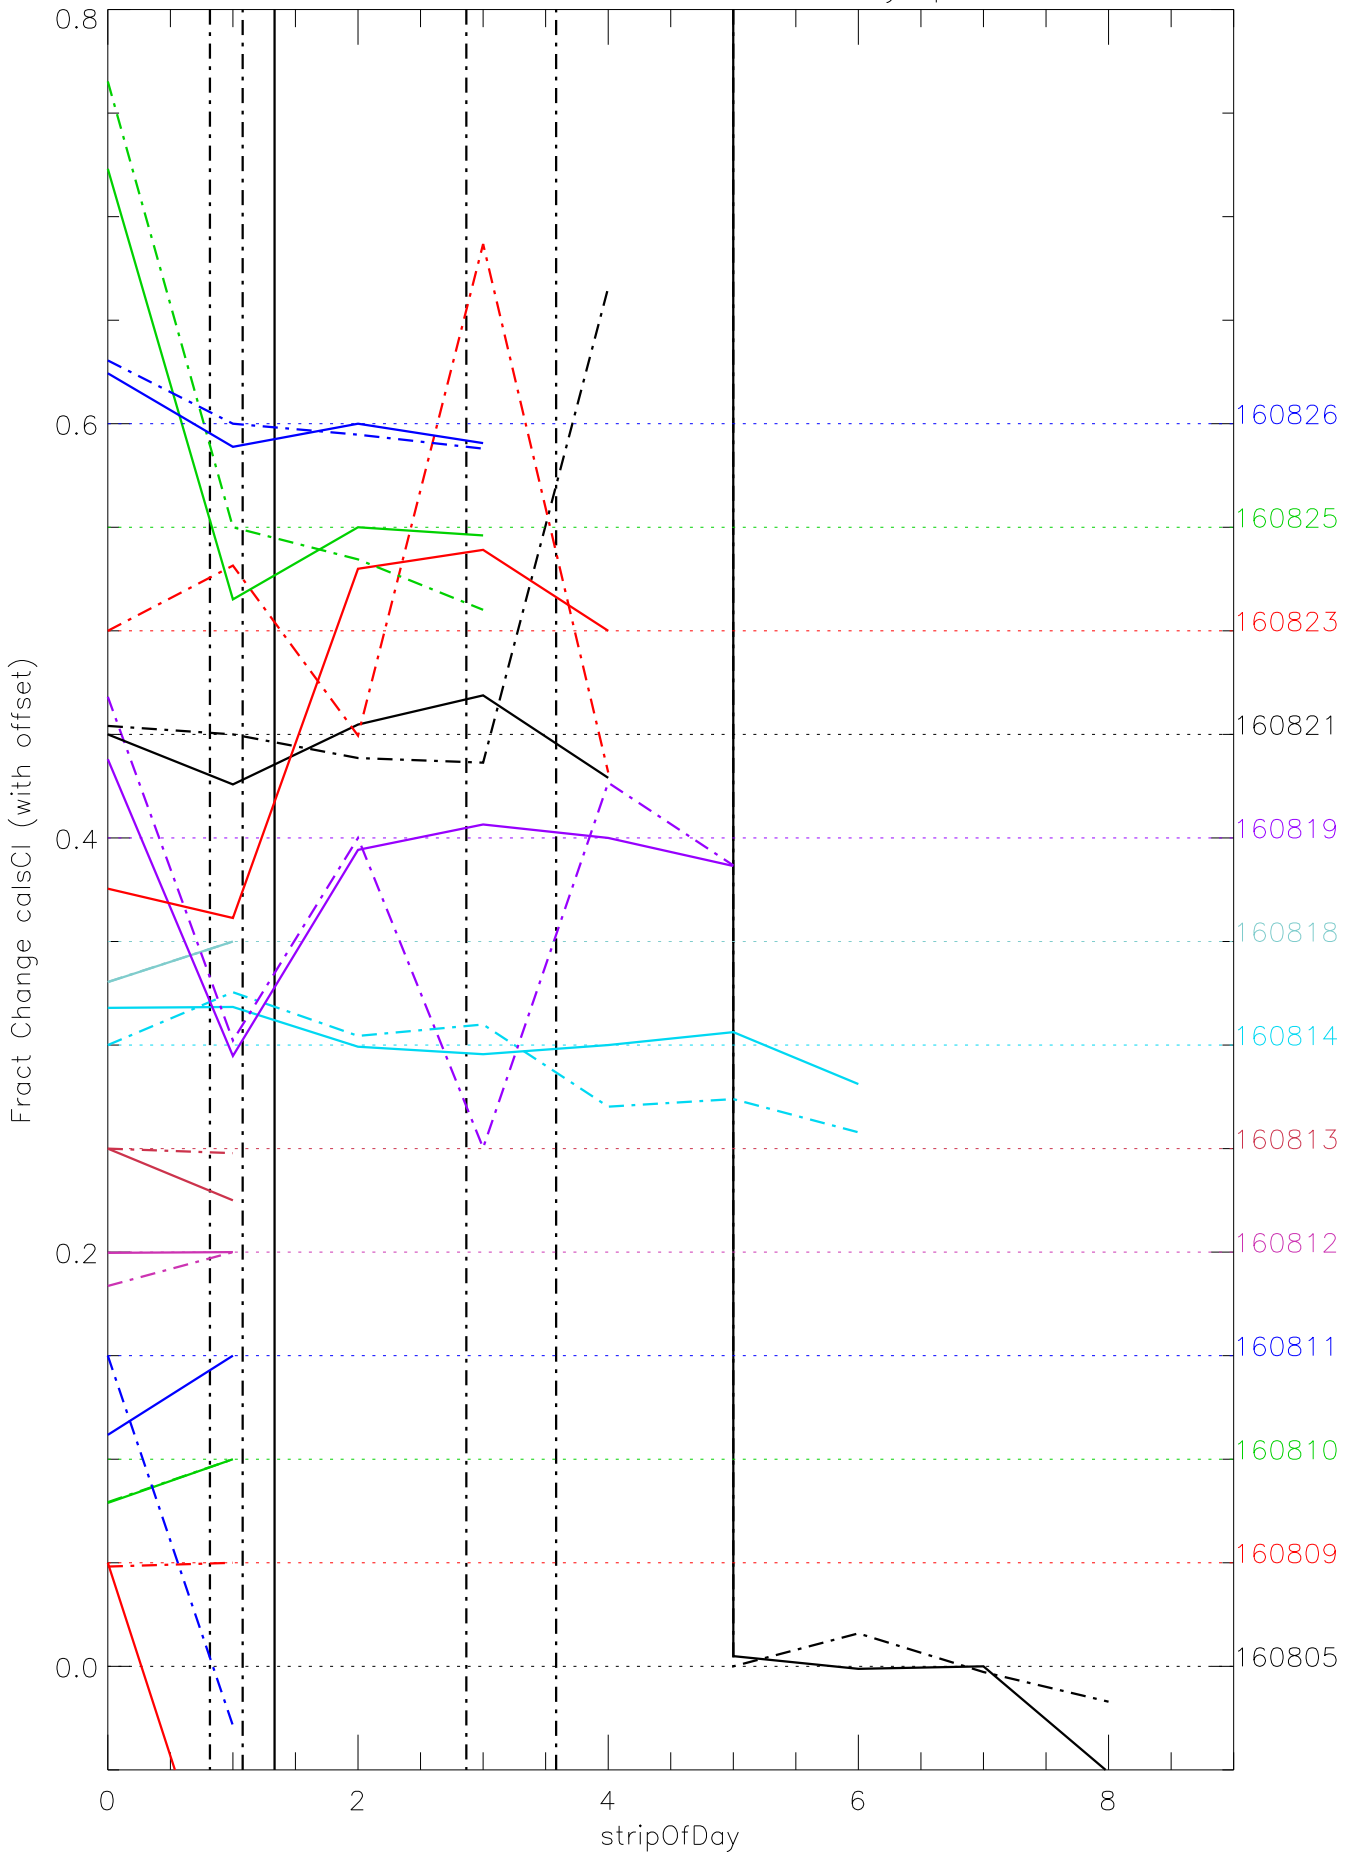

a2048 calsci factors for each day. pixel:0

a2048 calsci factors for each day. pixel:1

a2048 calsci factors for each day. pixel:3

a2048 calsci factors for each day. pixel:4

a2048 calsci factors for each day. pixel:5

a2048 calsci factors for each day. pixel:6