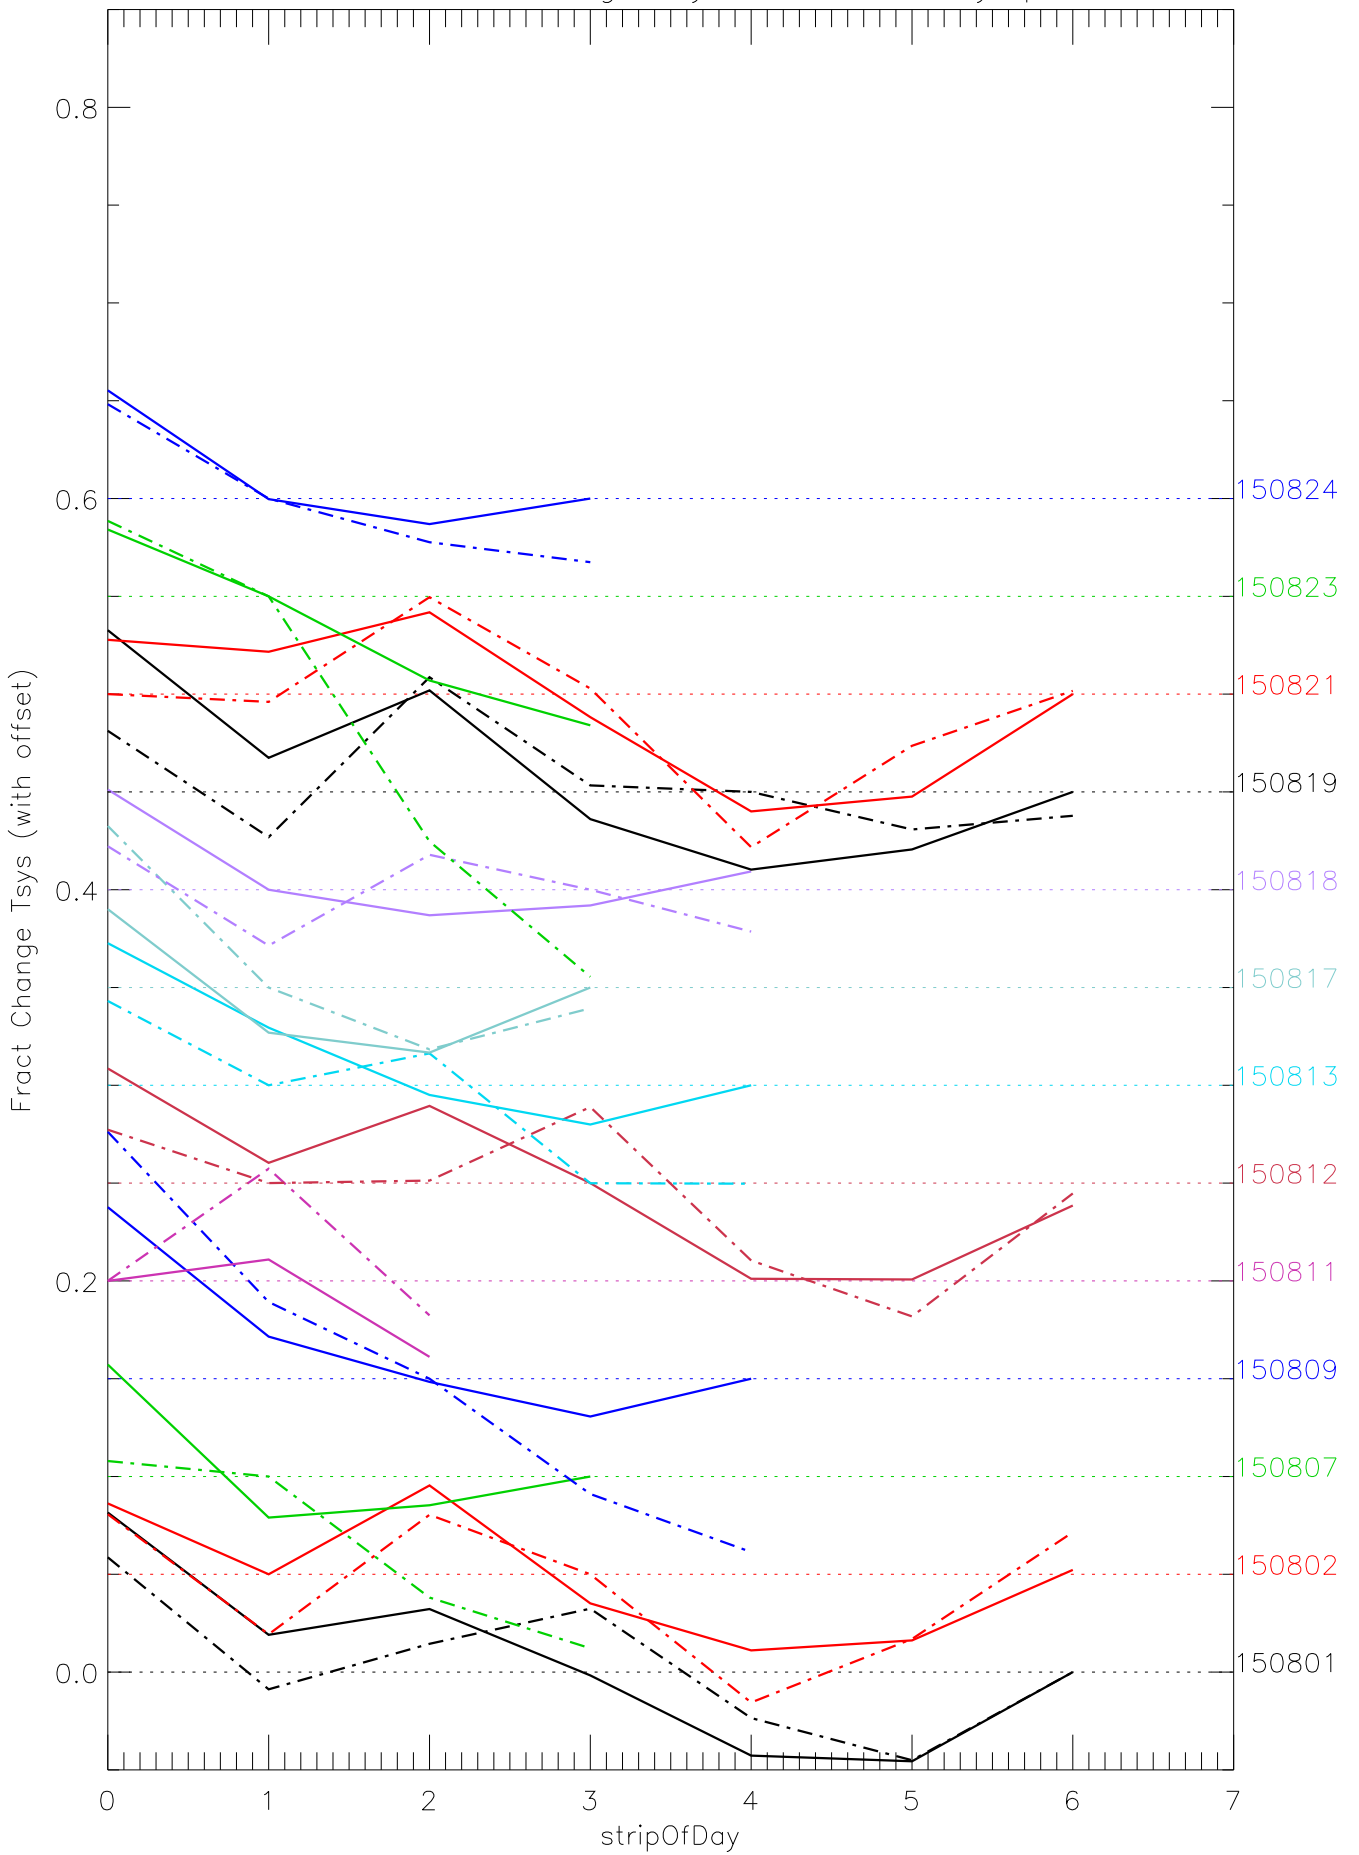

a2048 fractional change TsysK for each day. pixel:0

a2048 fractional change TsysK for each day. pixel:1

a2048 fractional change TsysK for each day. pixel:2

a2048 fractional change TsysK for each day. pixel:3

a2048 fractional change TsysK for each day. pixel:4

a2048 fractional change TsysK for each day. pixel:5

a2048 fractional change TsysK for each day. pixel:6