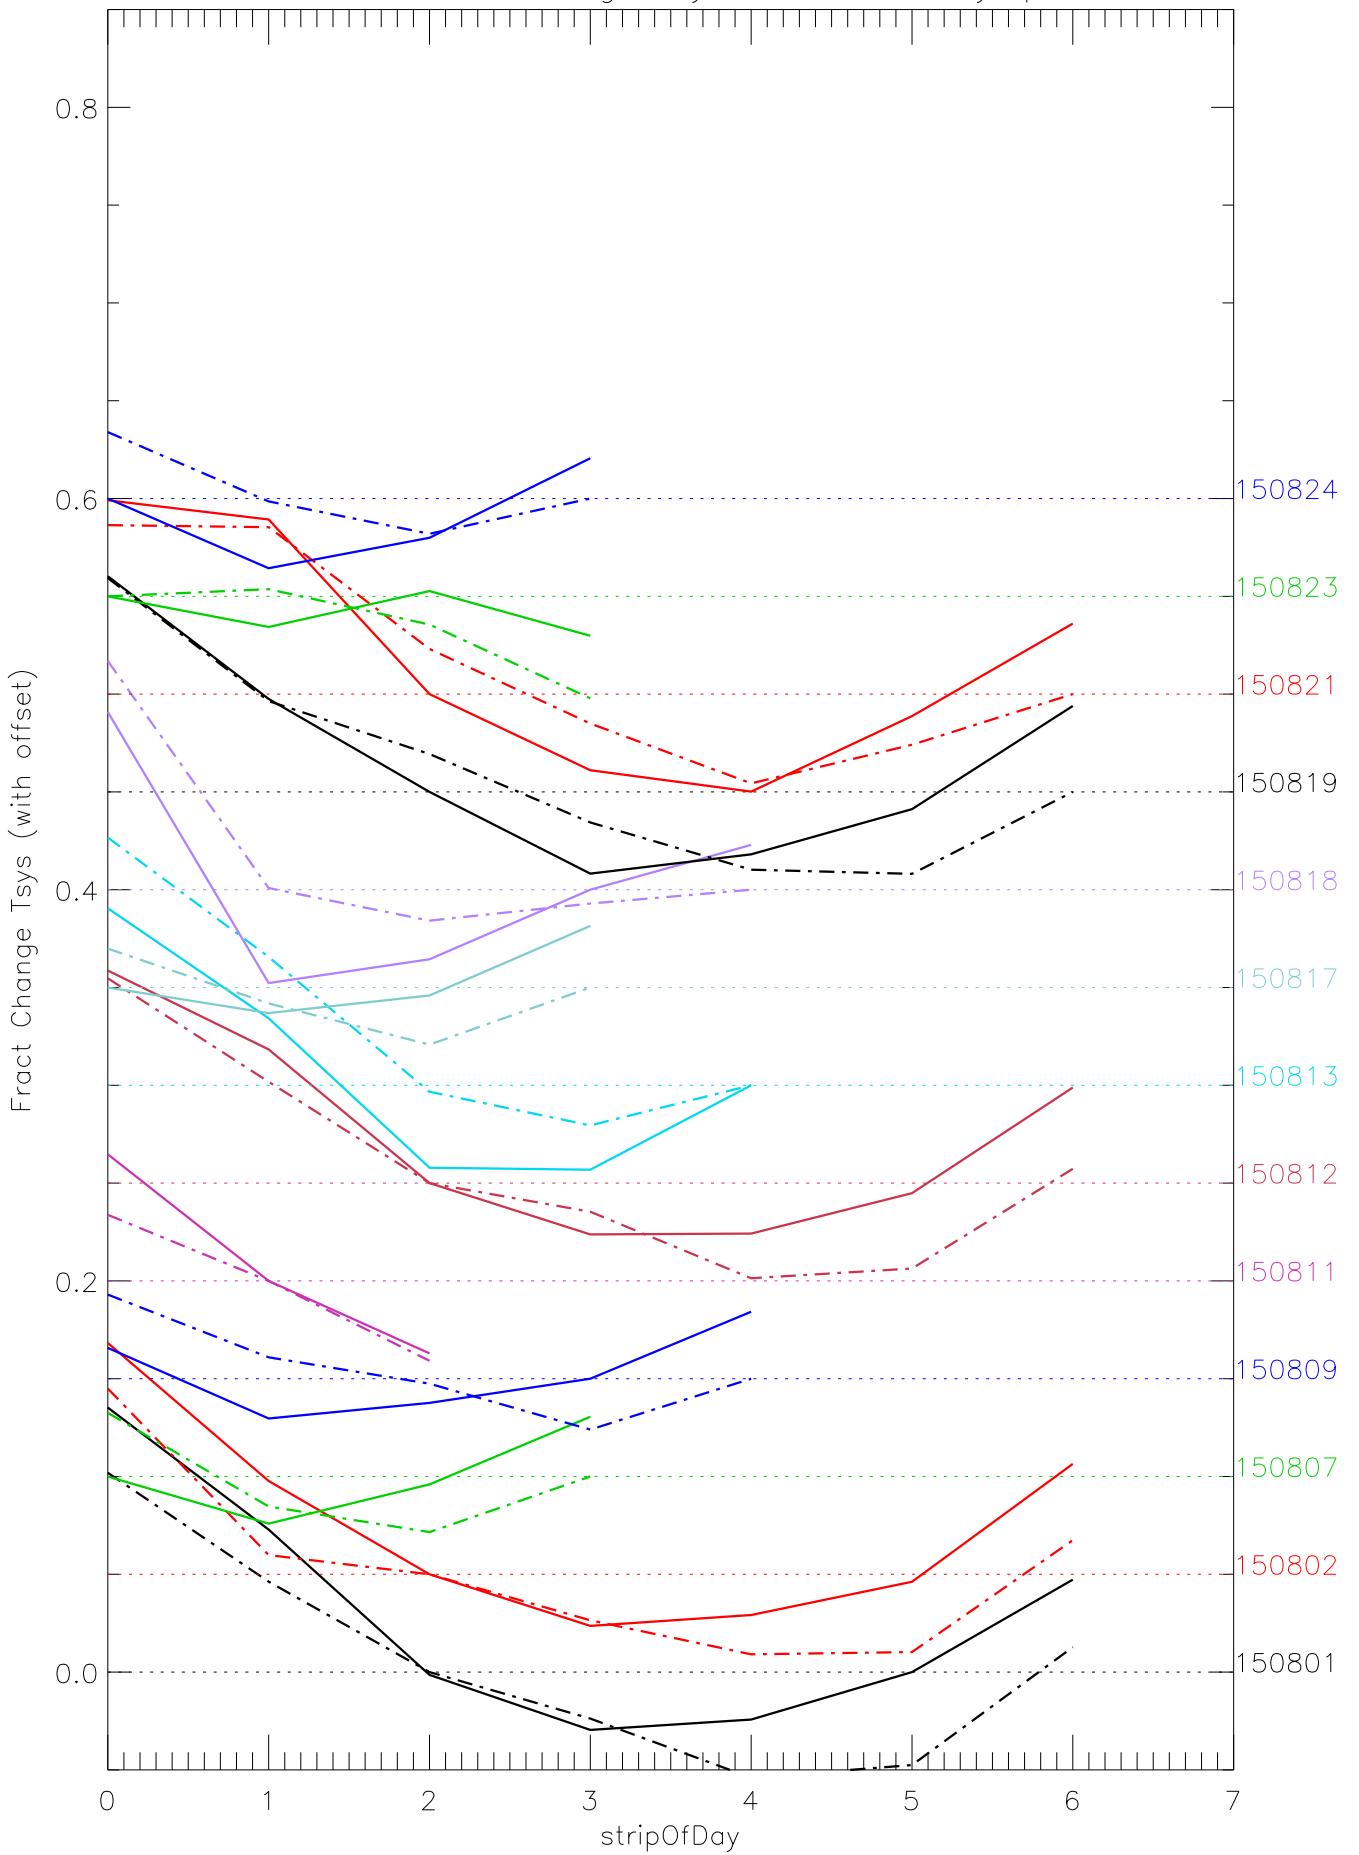

a2048 fractional change TsysK for each day. pixel:0

a2048 fractional change TsysK for each day. pixel:1

a2048 fractional change TsysK for each day. pixel:2

a2048 fractional change TsysK for each day. pixel:3

a2048 fractional change TsysK for each day. pixel:4

a2048 fractional change TsysK for each day. pixel:5

a2048 fractional change TsysK for each day. pixel:6