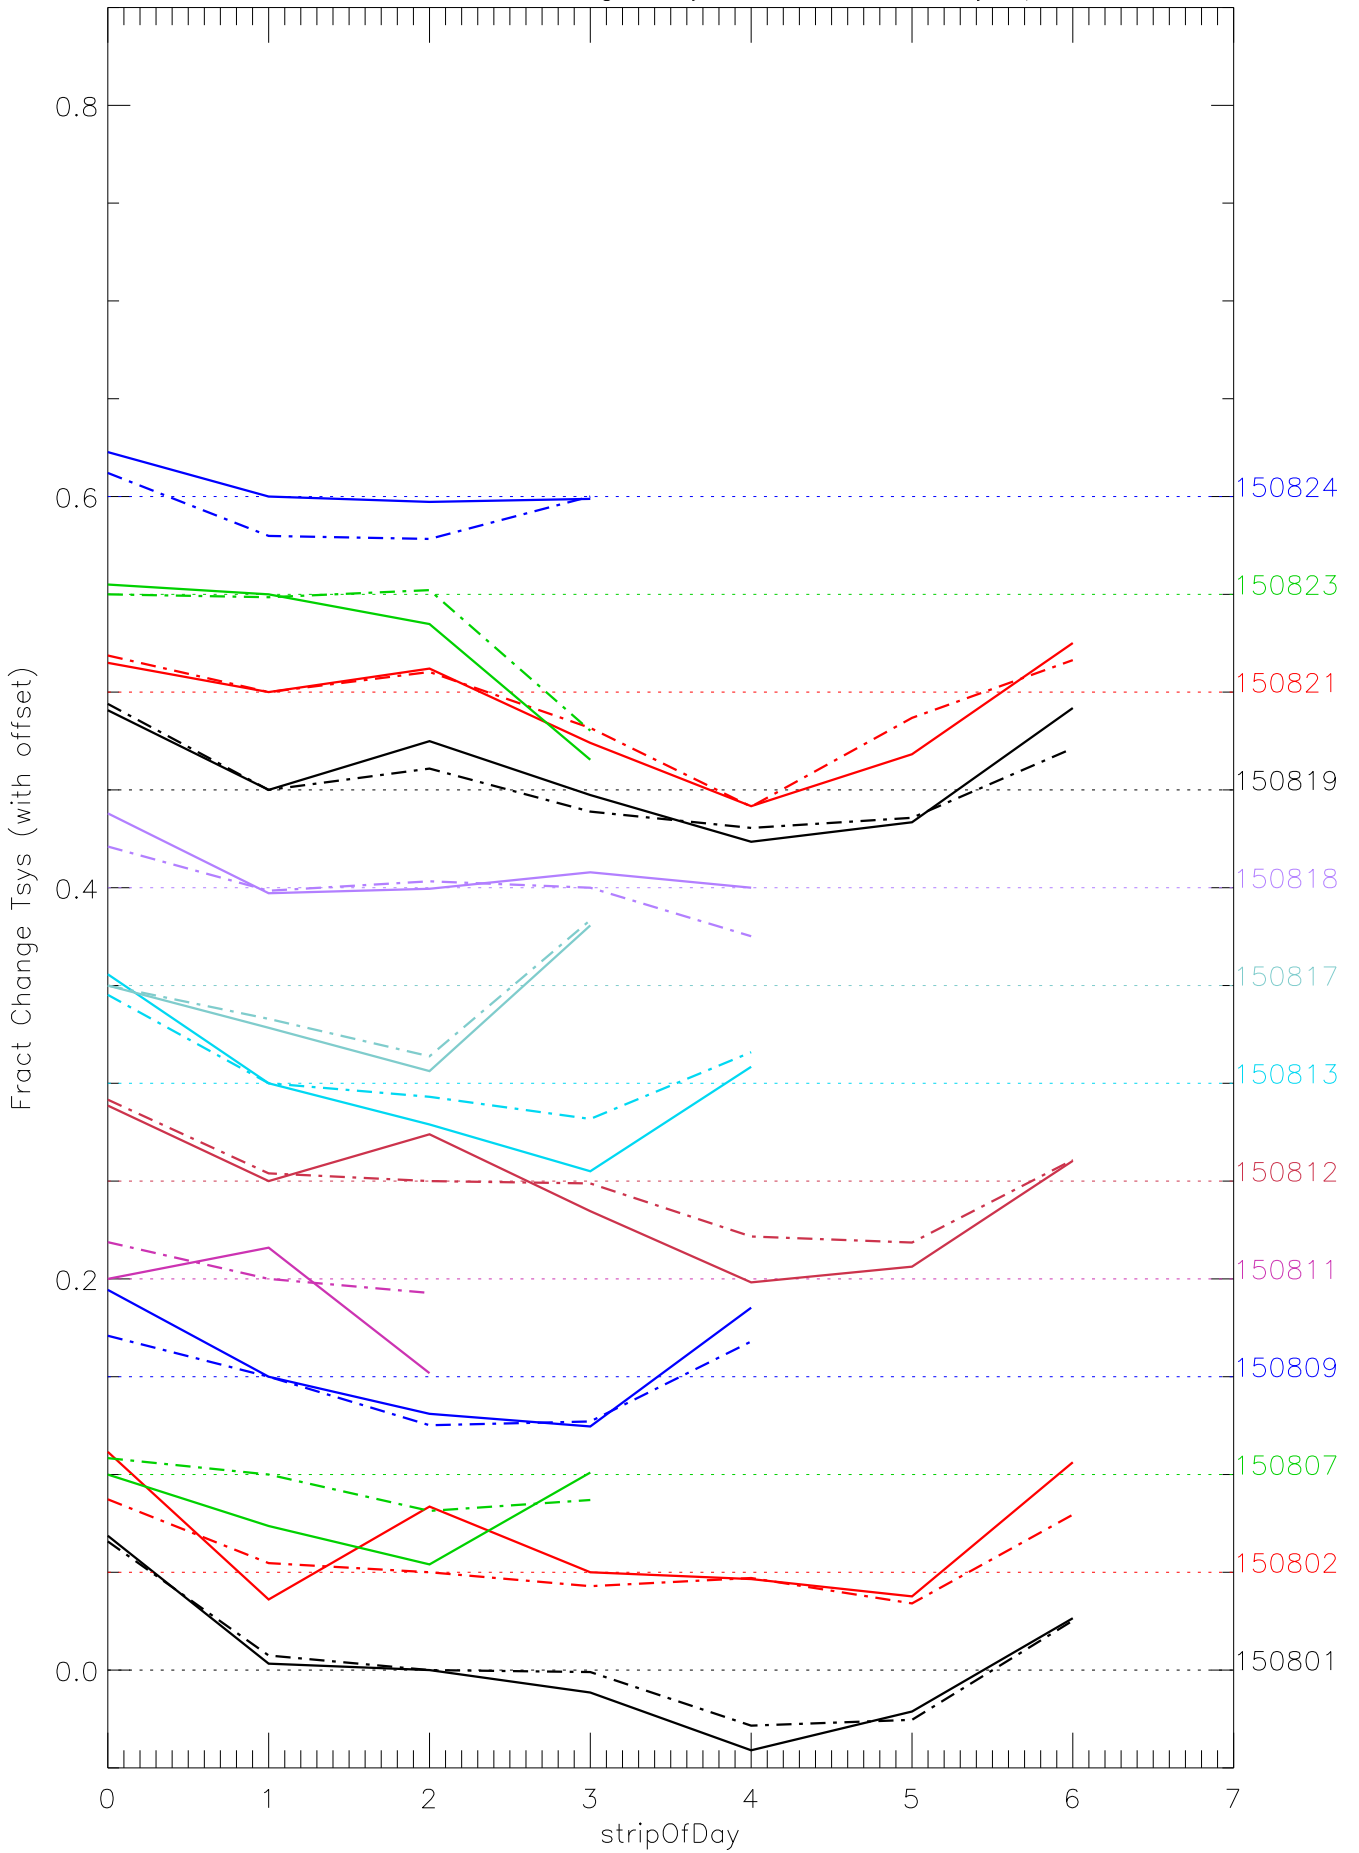

a2048 fractional change TsysK for each day. pixel:0

a2048 fractional change TsysK for each day. pixel:1

a2048 fractional change TsysK for each day. pixel:2

a2048 fractional change TsysK for each day. pixel:3

a2048 fractional change TsysK for each day. pixel:4

a2048 fractional change TsysK for each day. pixel:5

a2048 fractional change TsysK for each day. pixel:6