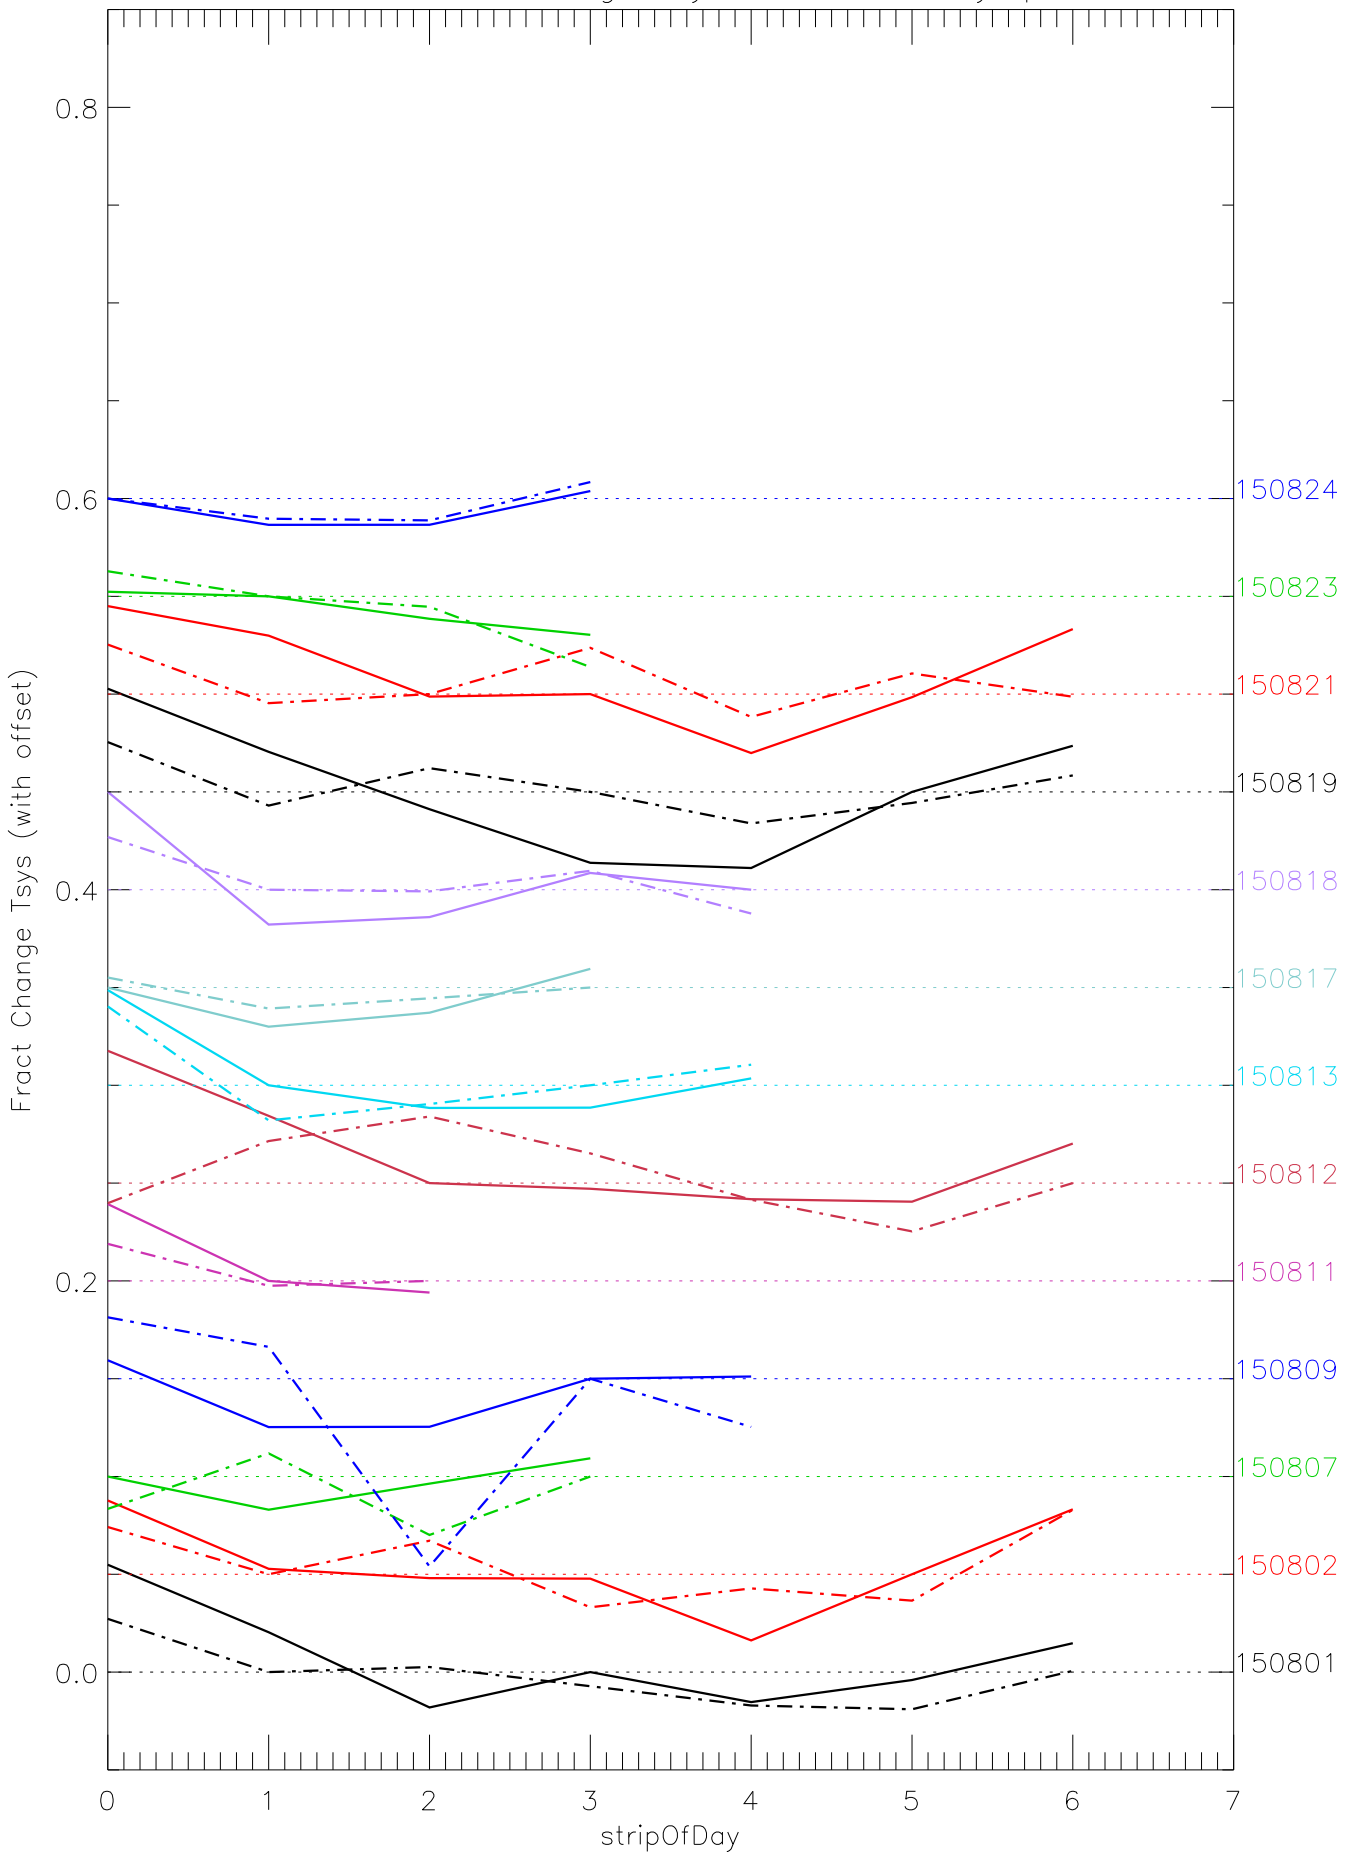

a2048 fractional change TsysK for each day. pixel:0

a2048 fractional change TsysK for each day. pixel:1

a2048 fractional change TsysK for each day. pixel:2

a2048 fractional change TsysK for each day. pixel:3

a2048 fractional change TsysK for each day. pixel:4

a2048 fractional change TsysK for each day. pixel:5

a2048 fractional change TsysK for each day. pixel:6