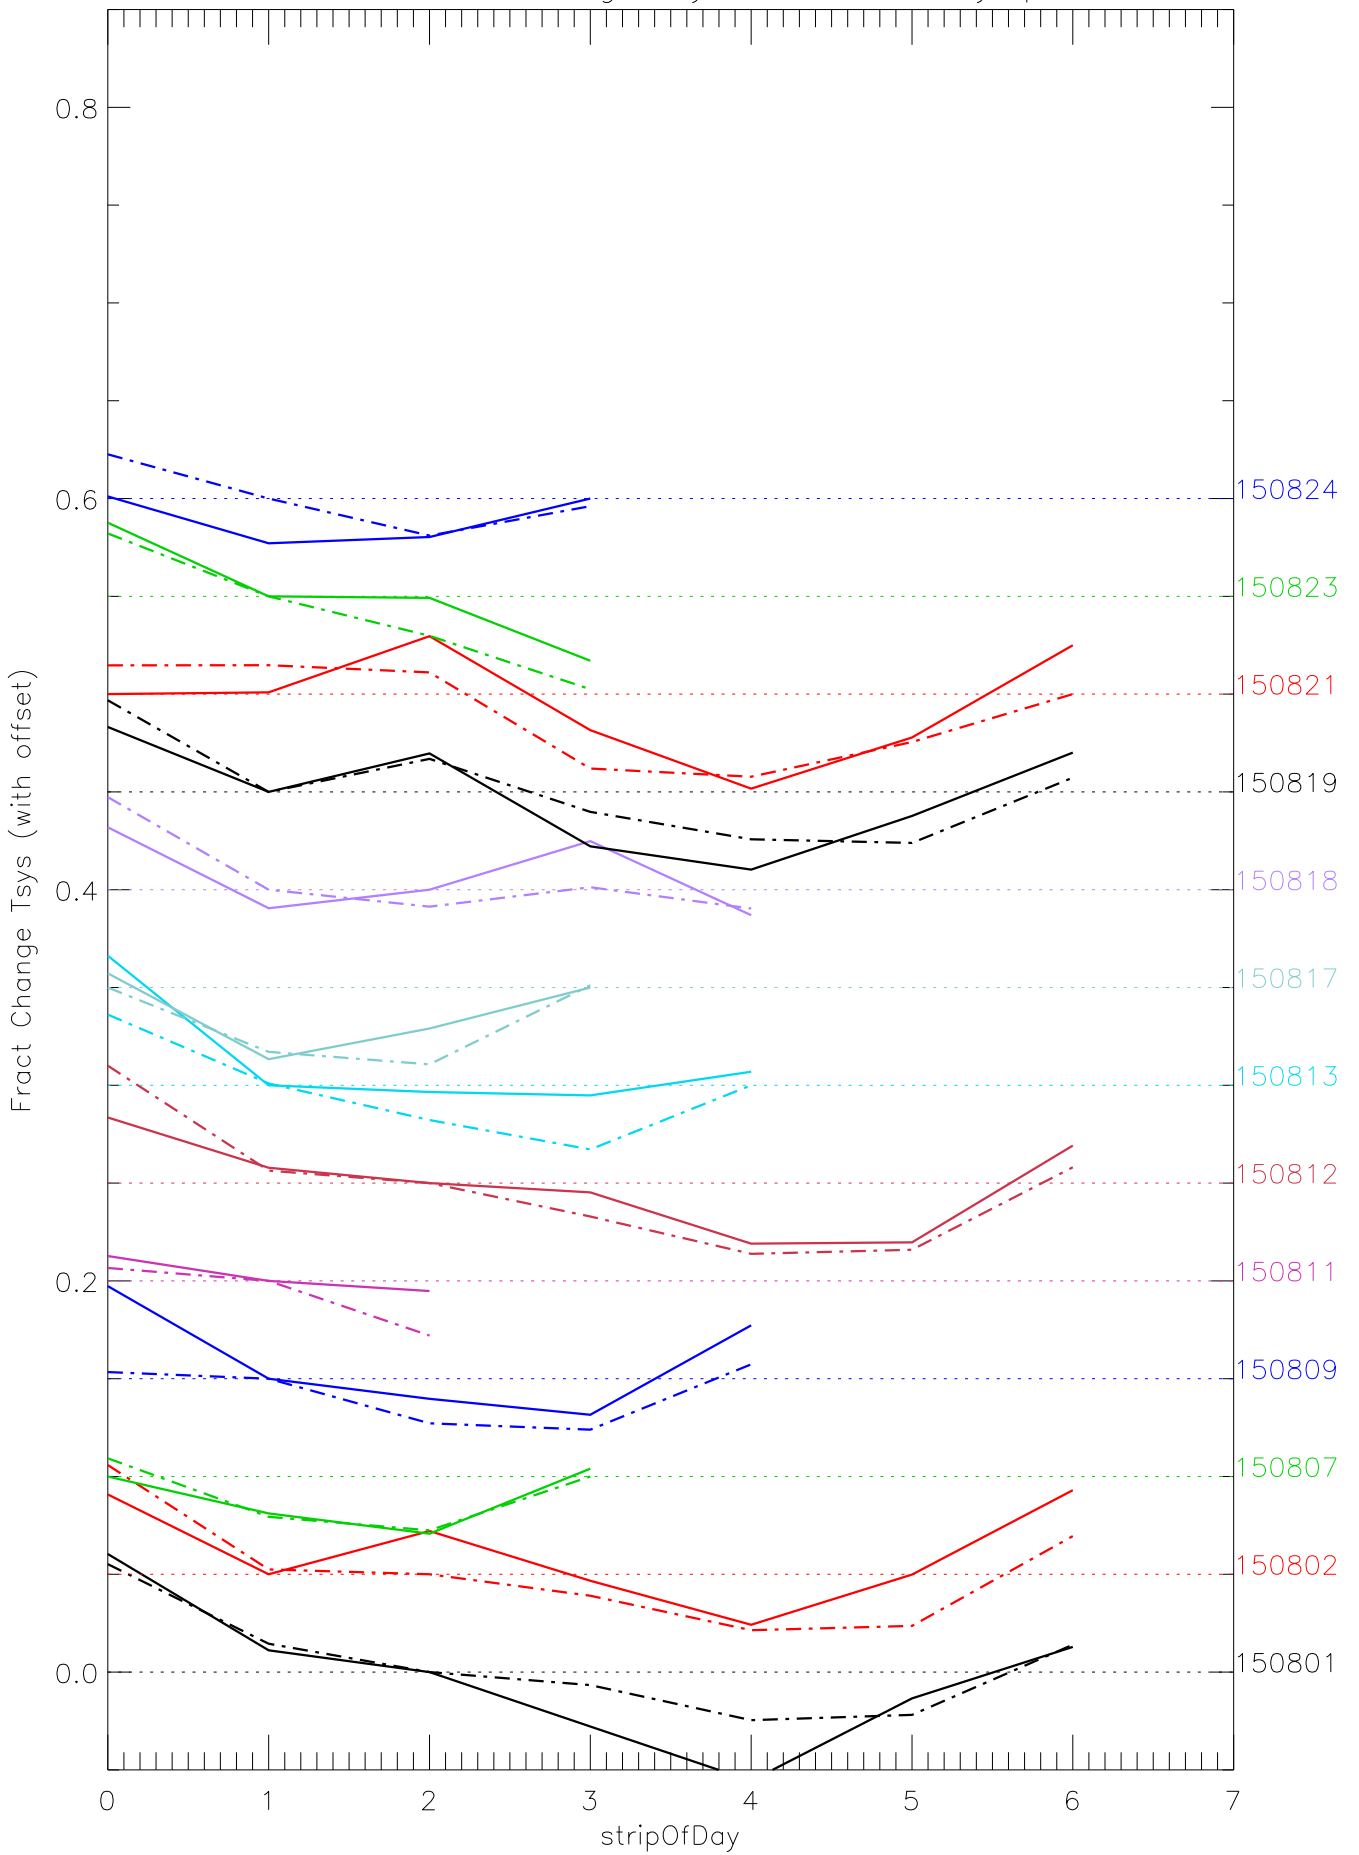

a2048 fractional change TsysK for each day. pixel:0

a2048 fractional change TsysK for each day. pixel:1

a2048 fractional change TsysK for each day. pixel:2

a2048 fractional change TsysK for each day. pixel:3

a2048 fractional change TsysK for each day. pixel:4

a2048 fractional change TsysK for each day. pixel:5

a2048 fractional change TsysK for each day. pixel:6