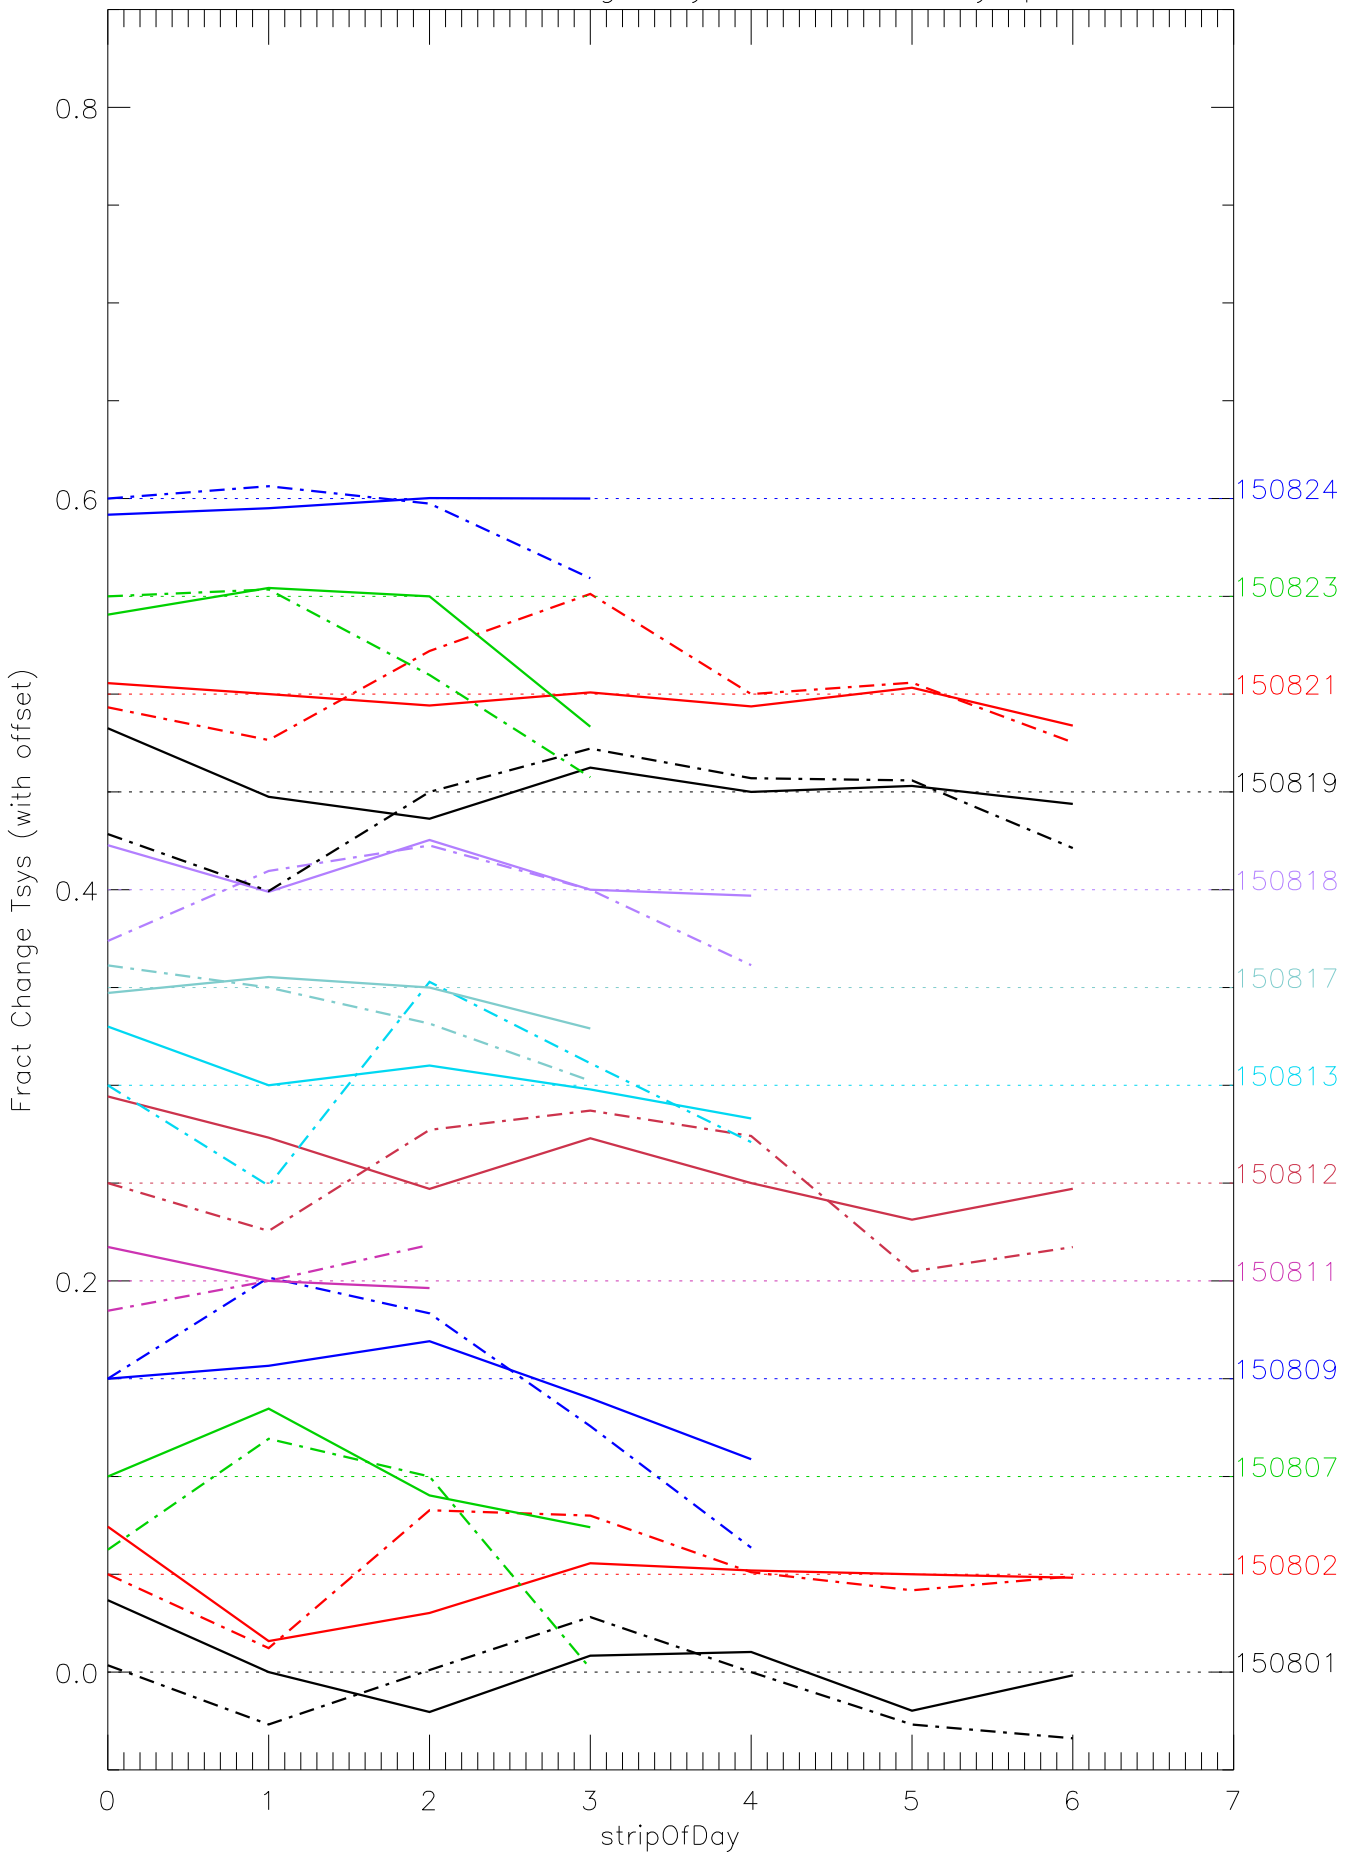

a2048 fractional change TsysK for each day. pixel:0

a2048 fractional change TsysK for each day. pixel:1

a2048 fractional change TsysK for each day. pixel:2

a2048 fractional change TsysK for each day. pixel:3

a2048 fractional change TsysK for each day. pixel:4

a2048 fractional change TsysK for each day. pixel:5

a2048 fractional change TsysK for each day. pixel:6