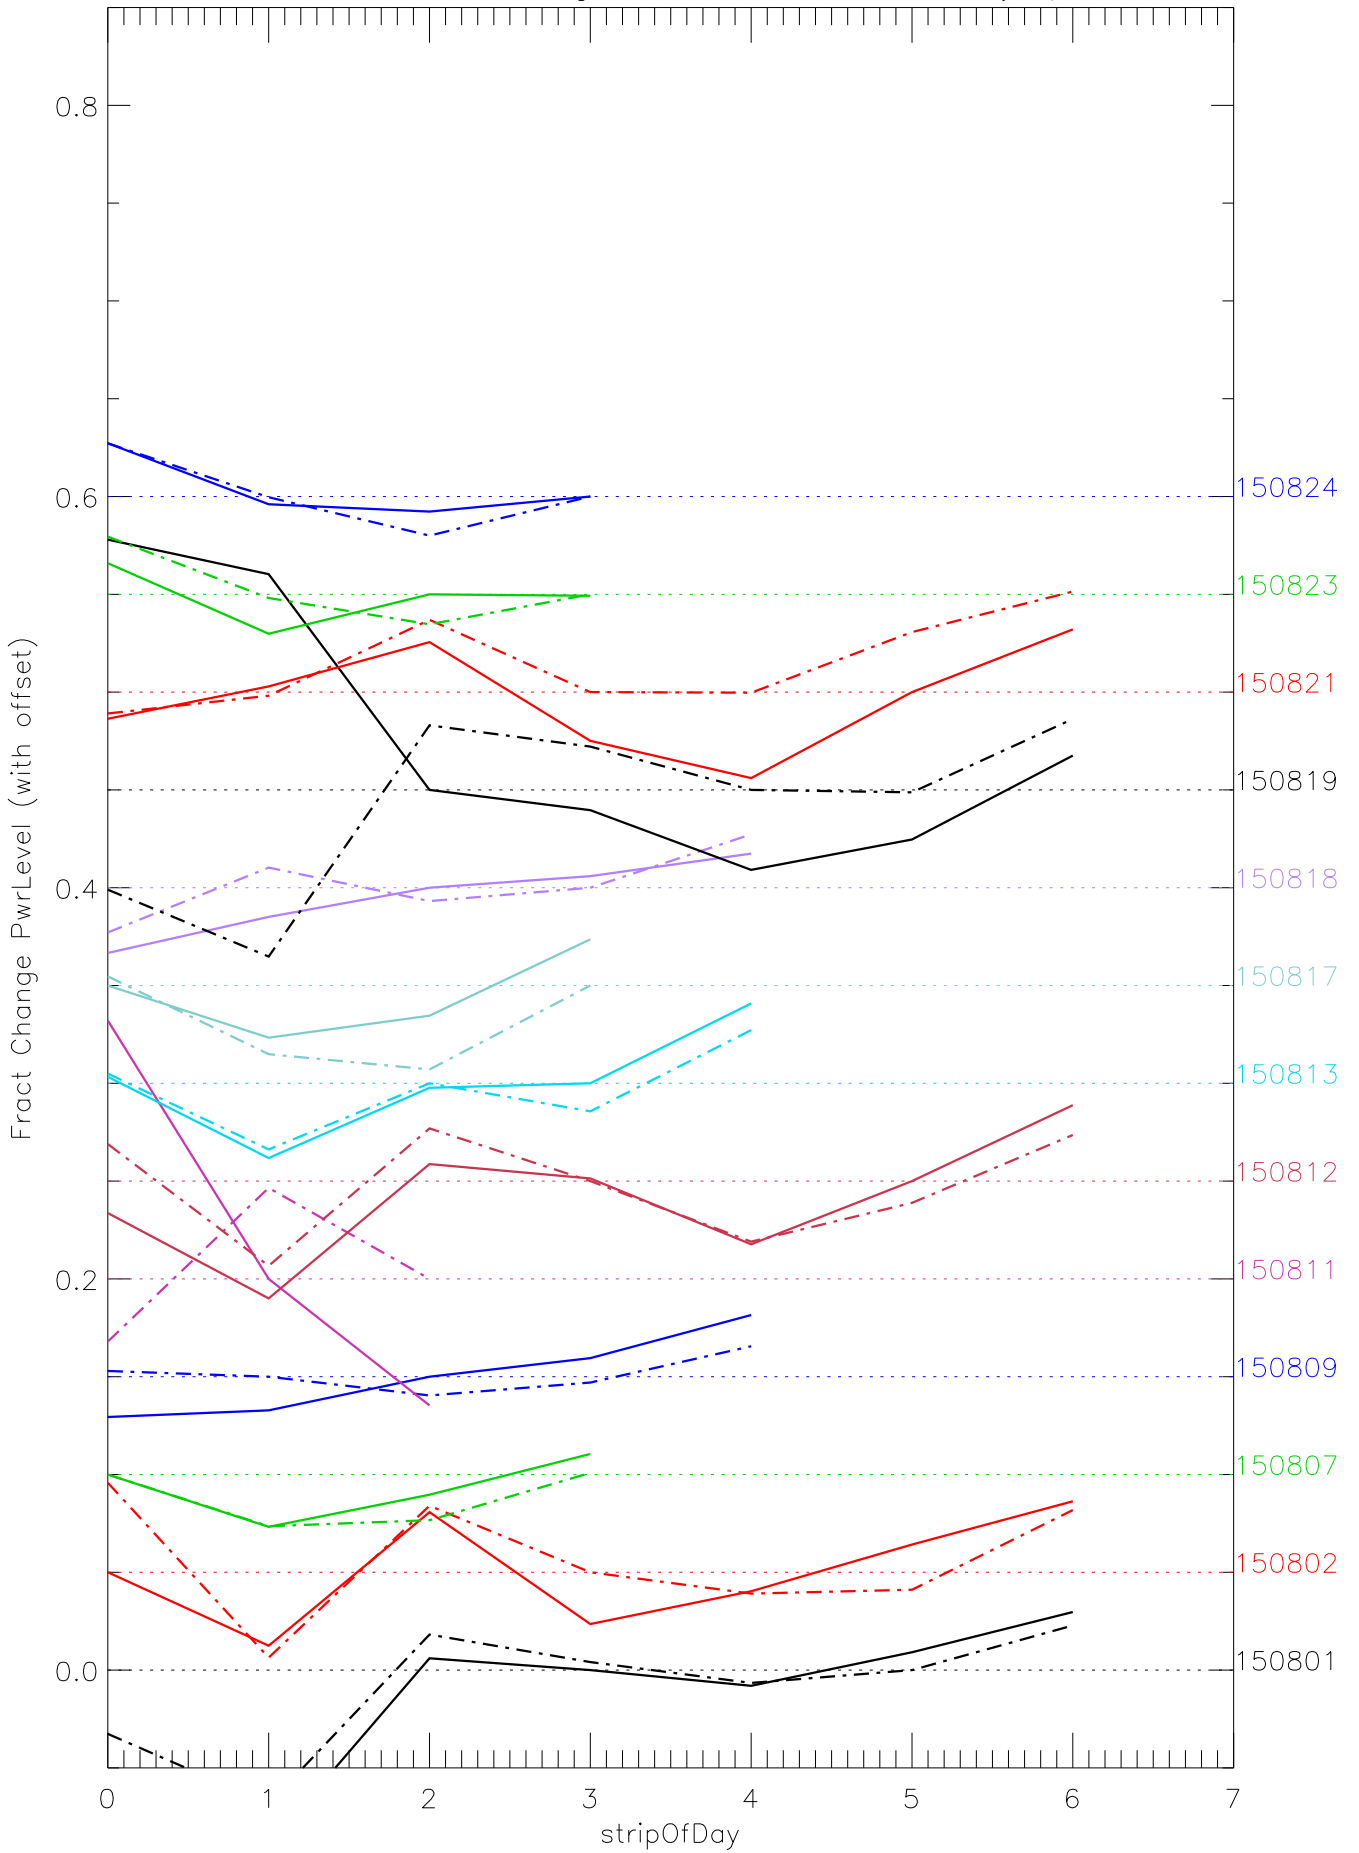

a2048 fractional change PwrLevel for each day. pixel:0

a2048 fractional change PwrLevel for each day. pixel:1

a2048 fractional change PwrLevel for each day. pixel:2

a2048 fractional change PwrLevel for each day. pixel:3

a2048 fractional change PwrLevel for each day. pixel:4

a2048 fractional change PwrLevel for each day. pixel:6