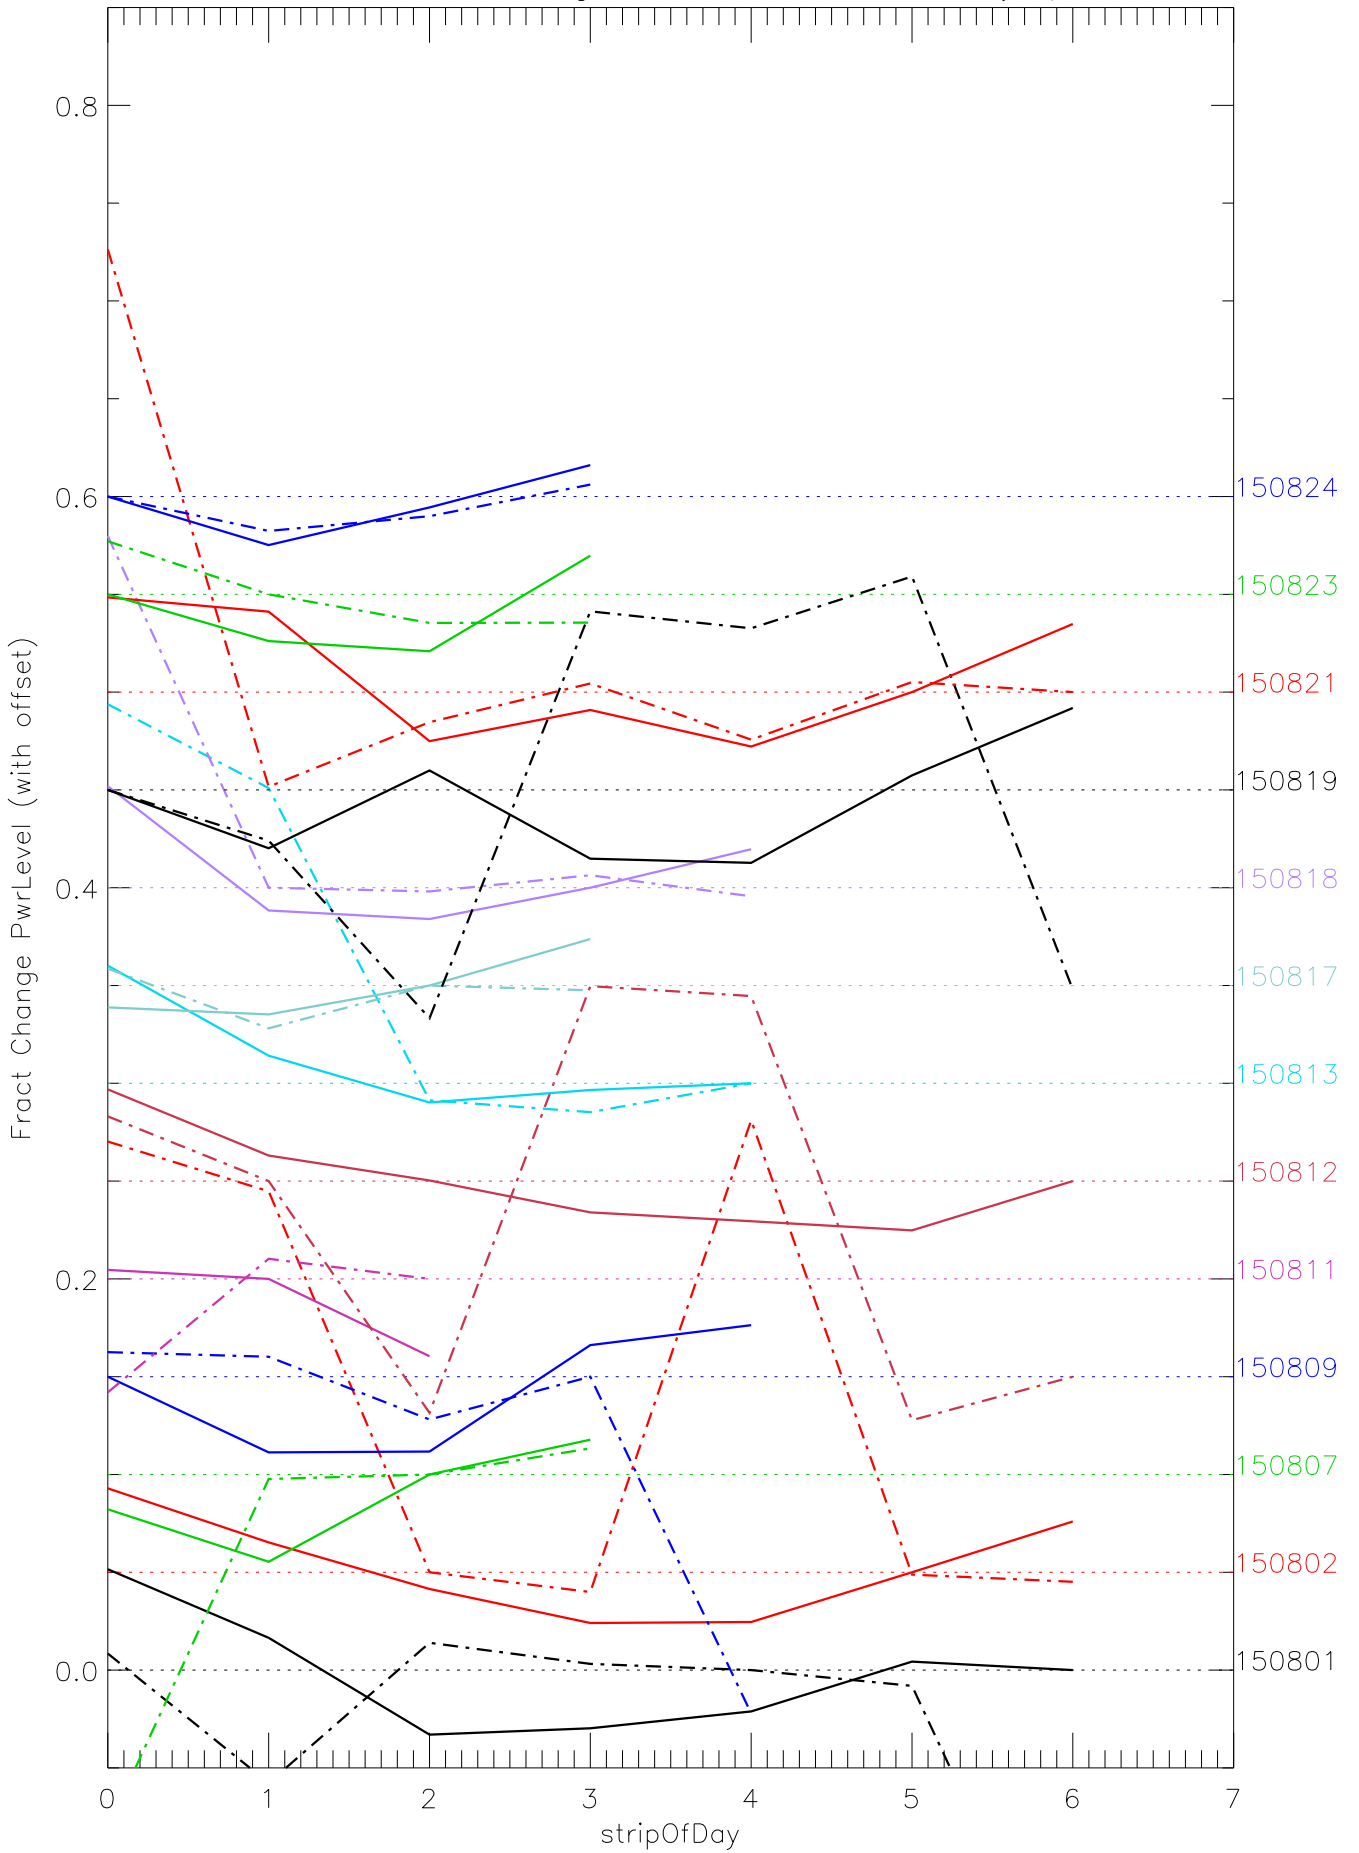

a2048 fractional change PwrLevel for each day. pixel:0

a2048 fractional change PwrLevel for each day. pixel:1

a2048 fractional change PwrLevel for each day. pixel:2

a2048 fractional change PwrLevel for each day. pixel:3

a2048 fractional change PwrLevel for each day. pixel:4

a2048 fractional change PwrLevel for each day. pixel:6