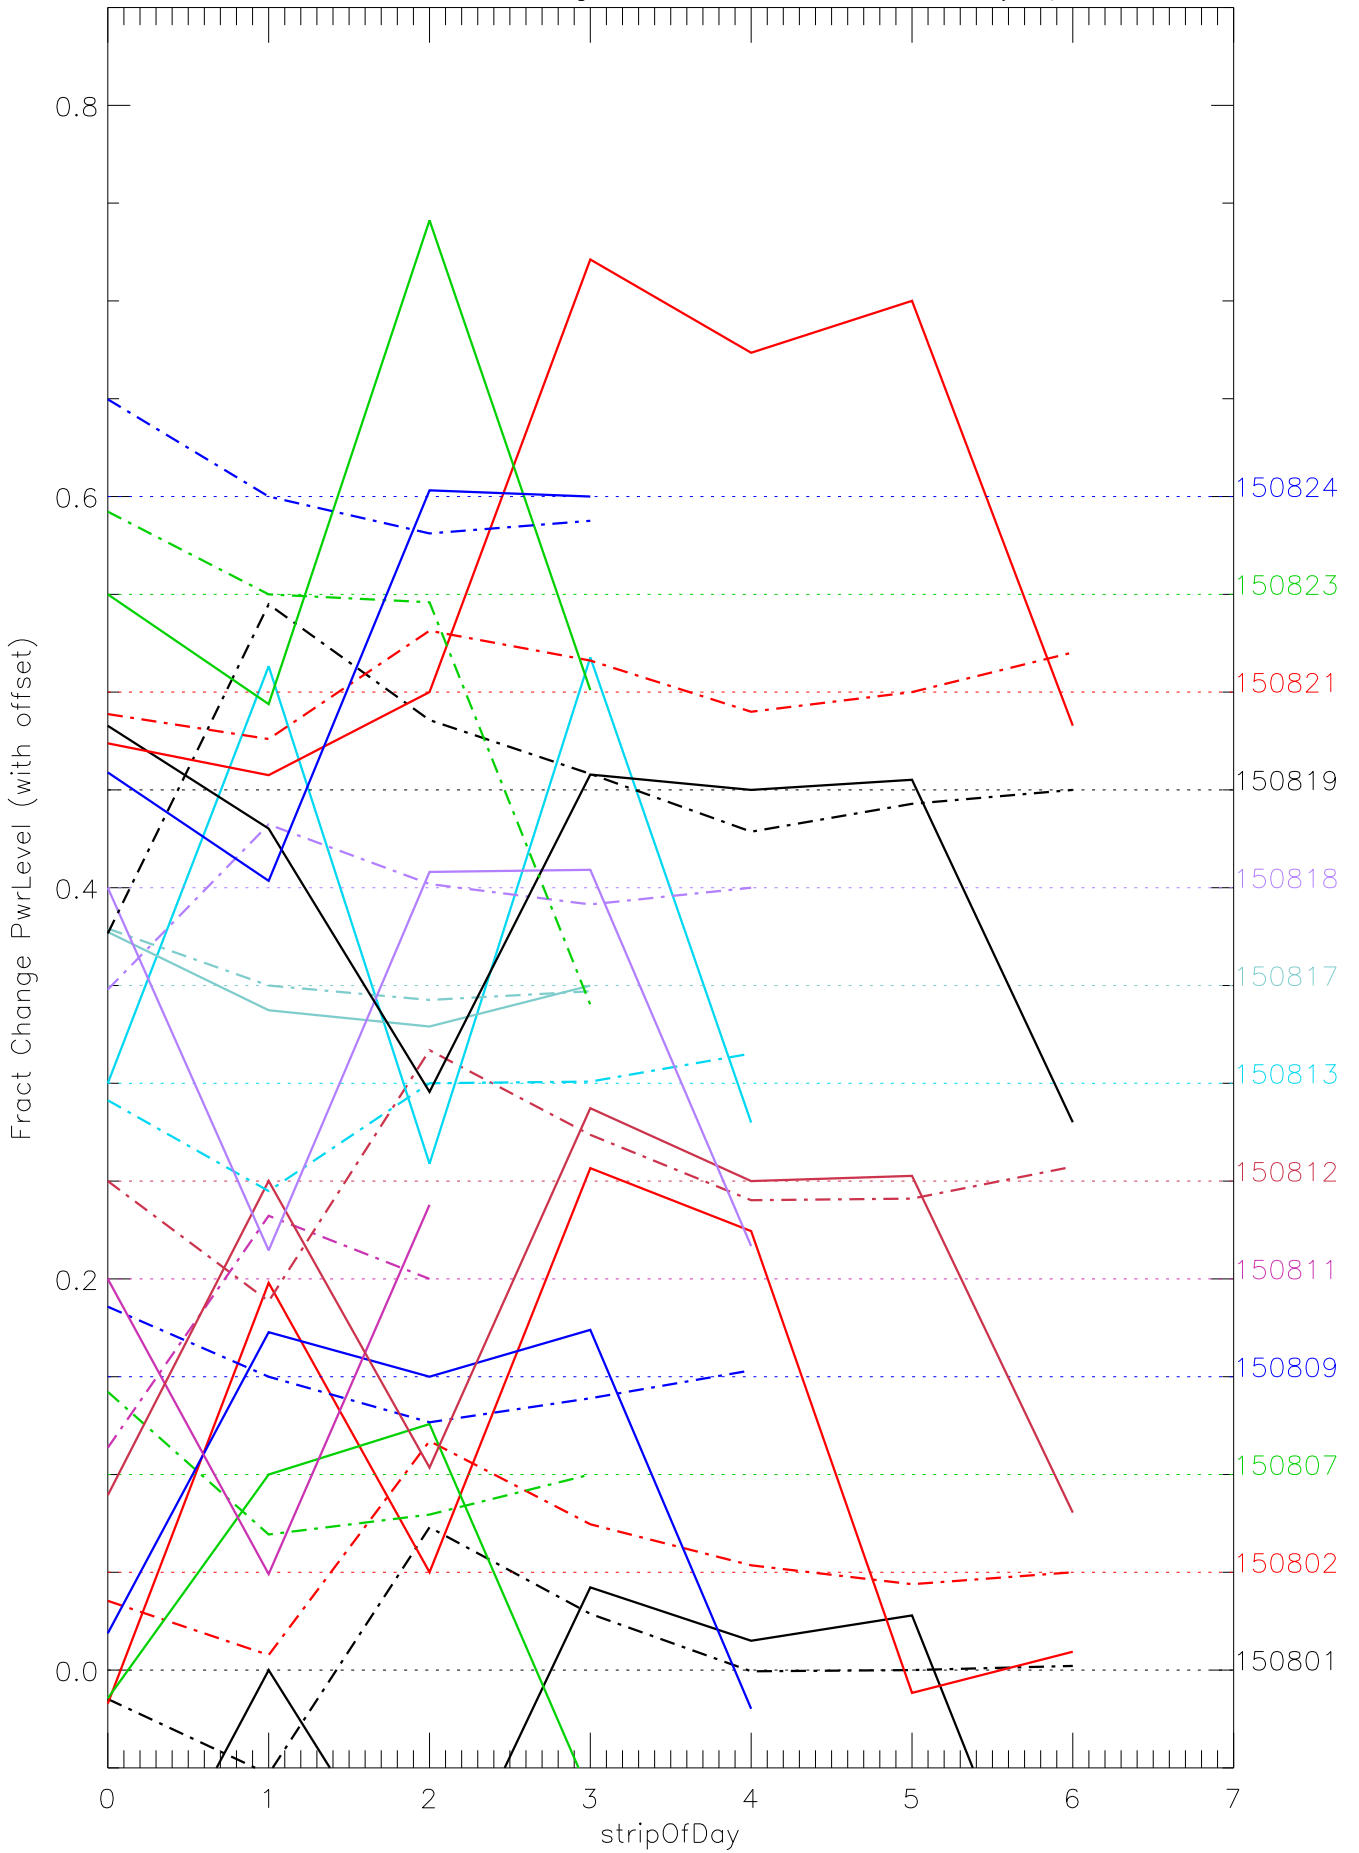

a2048 fractional change PwrLevel for each day. pixel:0

a2048 fractional change PwrLevel for each day. pixel:1

a2048 fractional change PwrLevel for each day. pixel:2

a2048 fractional change PwrLevel for each day. pixel:3

a2048 fractional change PwrLevel for each day. pixel:4

a2048 fractional change PwrLevel for each day. pixel:6