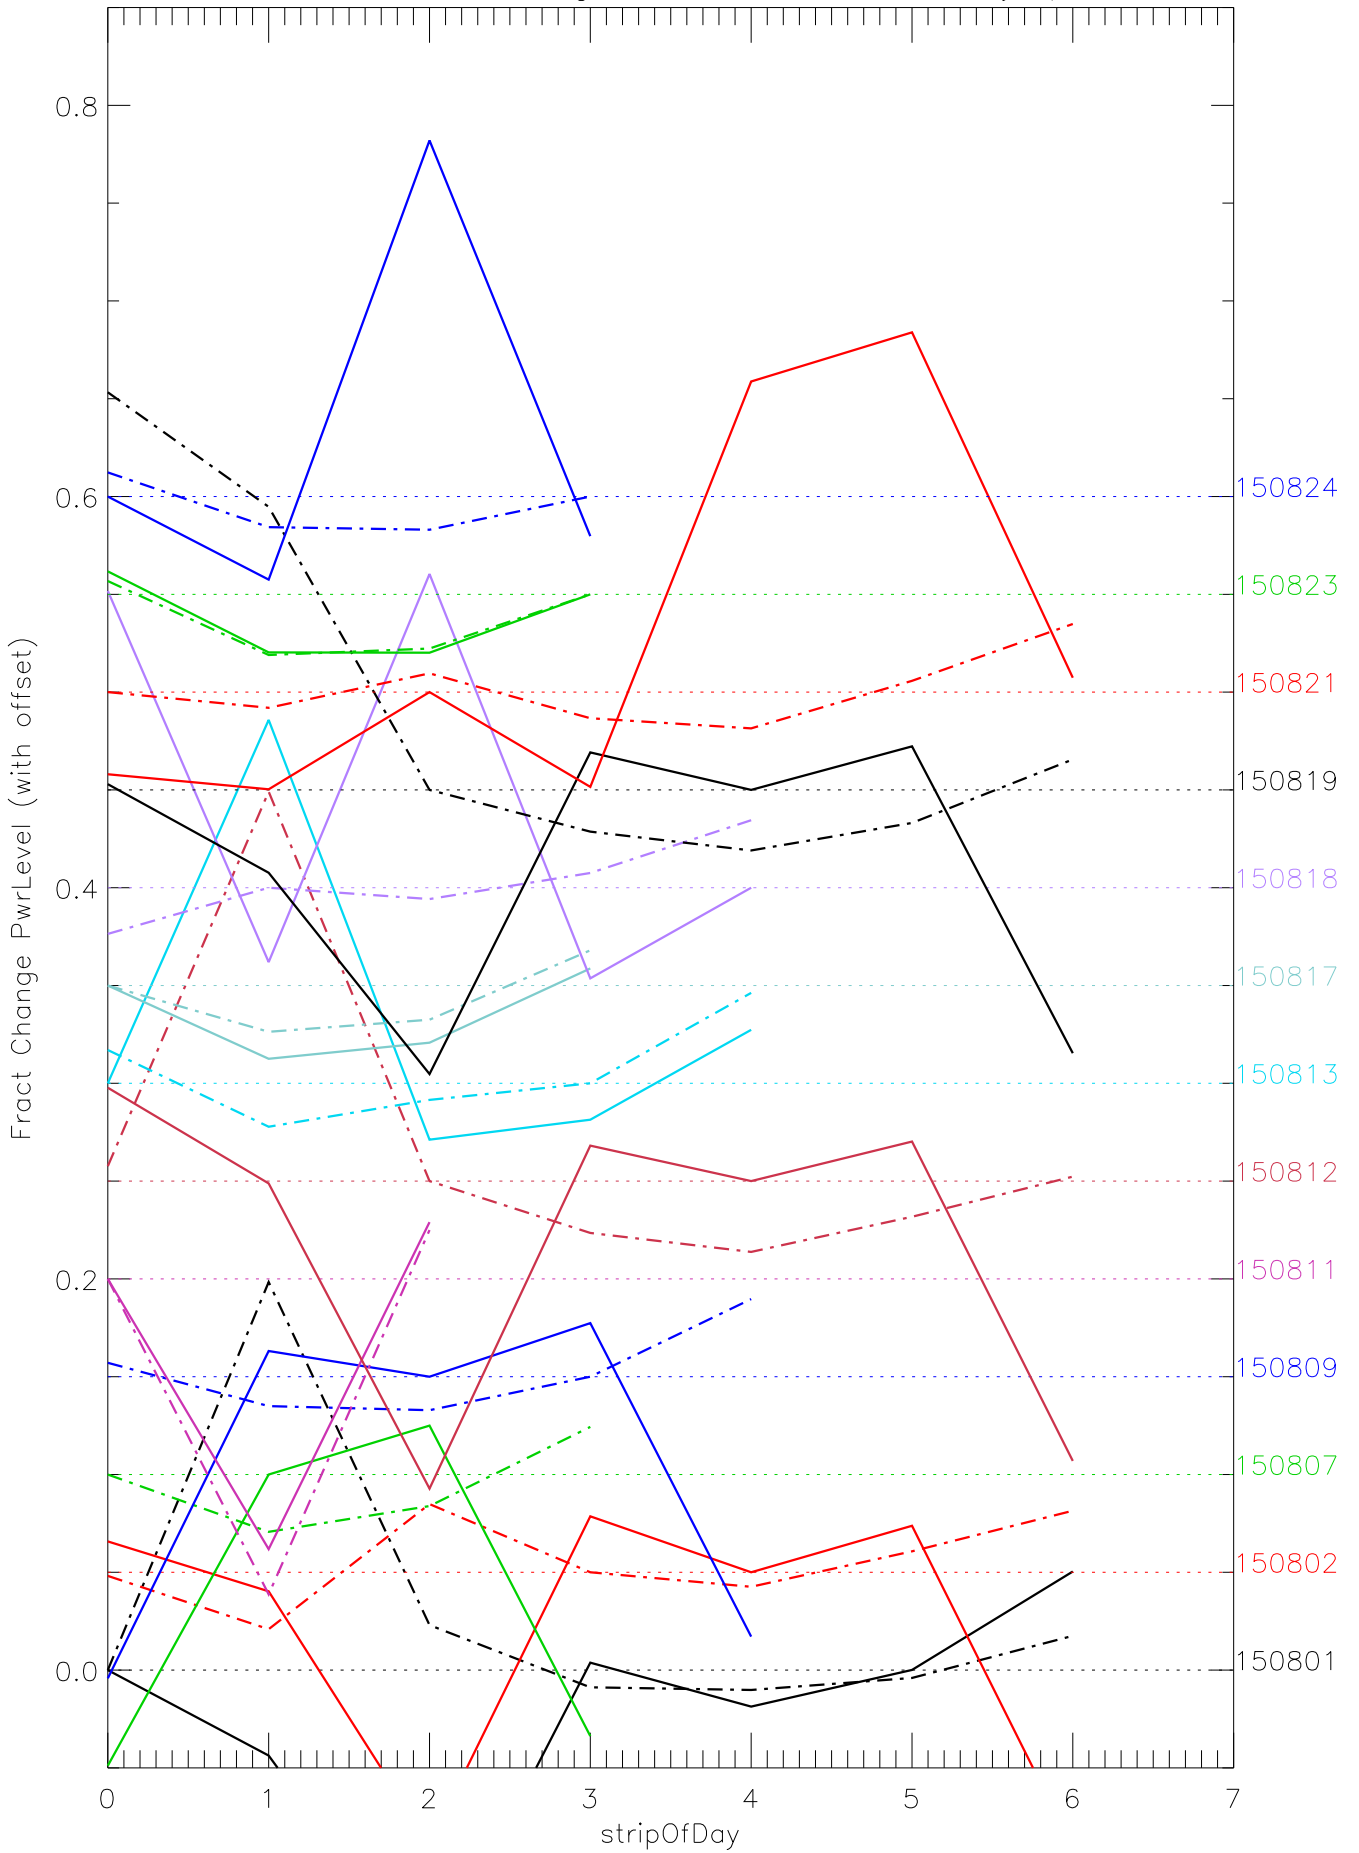

a2048 fractional change PwrLevel for each day. pixel:0

a2048 fractional change PwrLevel for each day. pixel:1

a2048 fractional change PwrLevel for each day. pixel:2

a2048 fractional change PwrLevel for each day. pixel:3

a2048 fractional change PwrLevel for each day. pixel:4

a2048 fractional change PwrLevel for each day. pixel:6