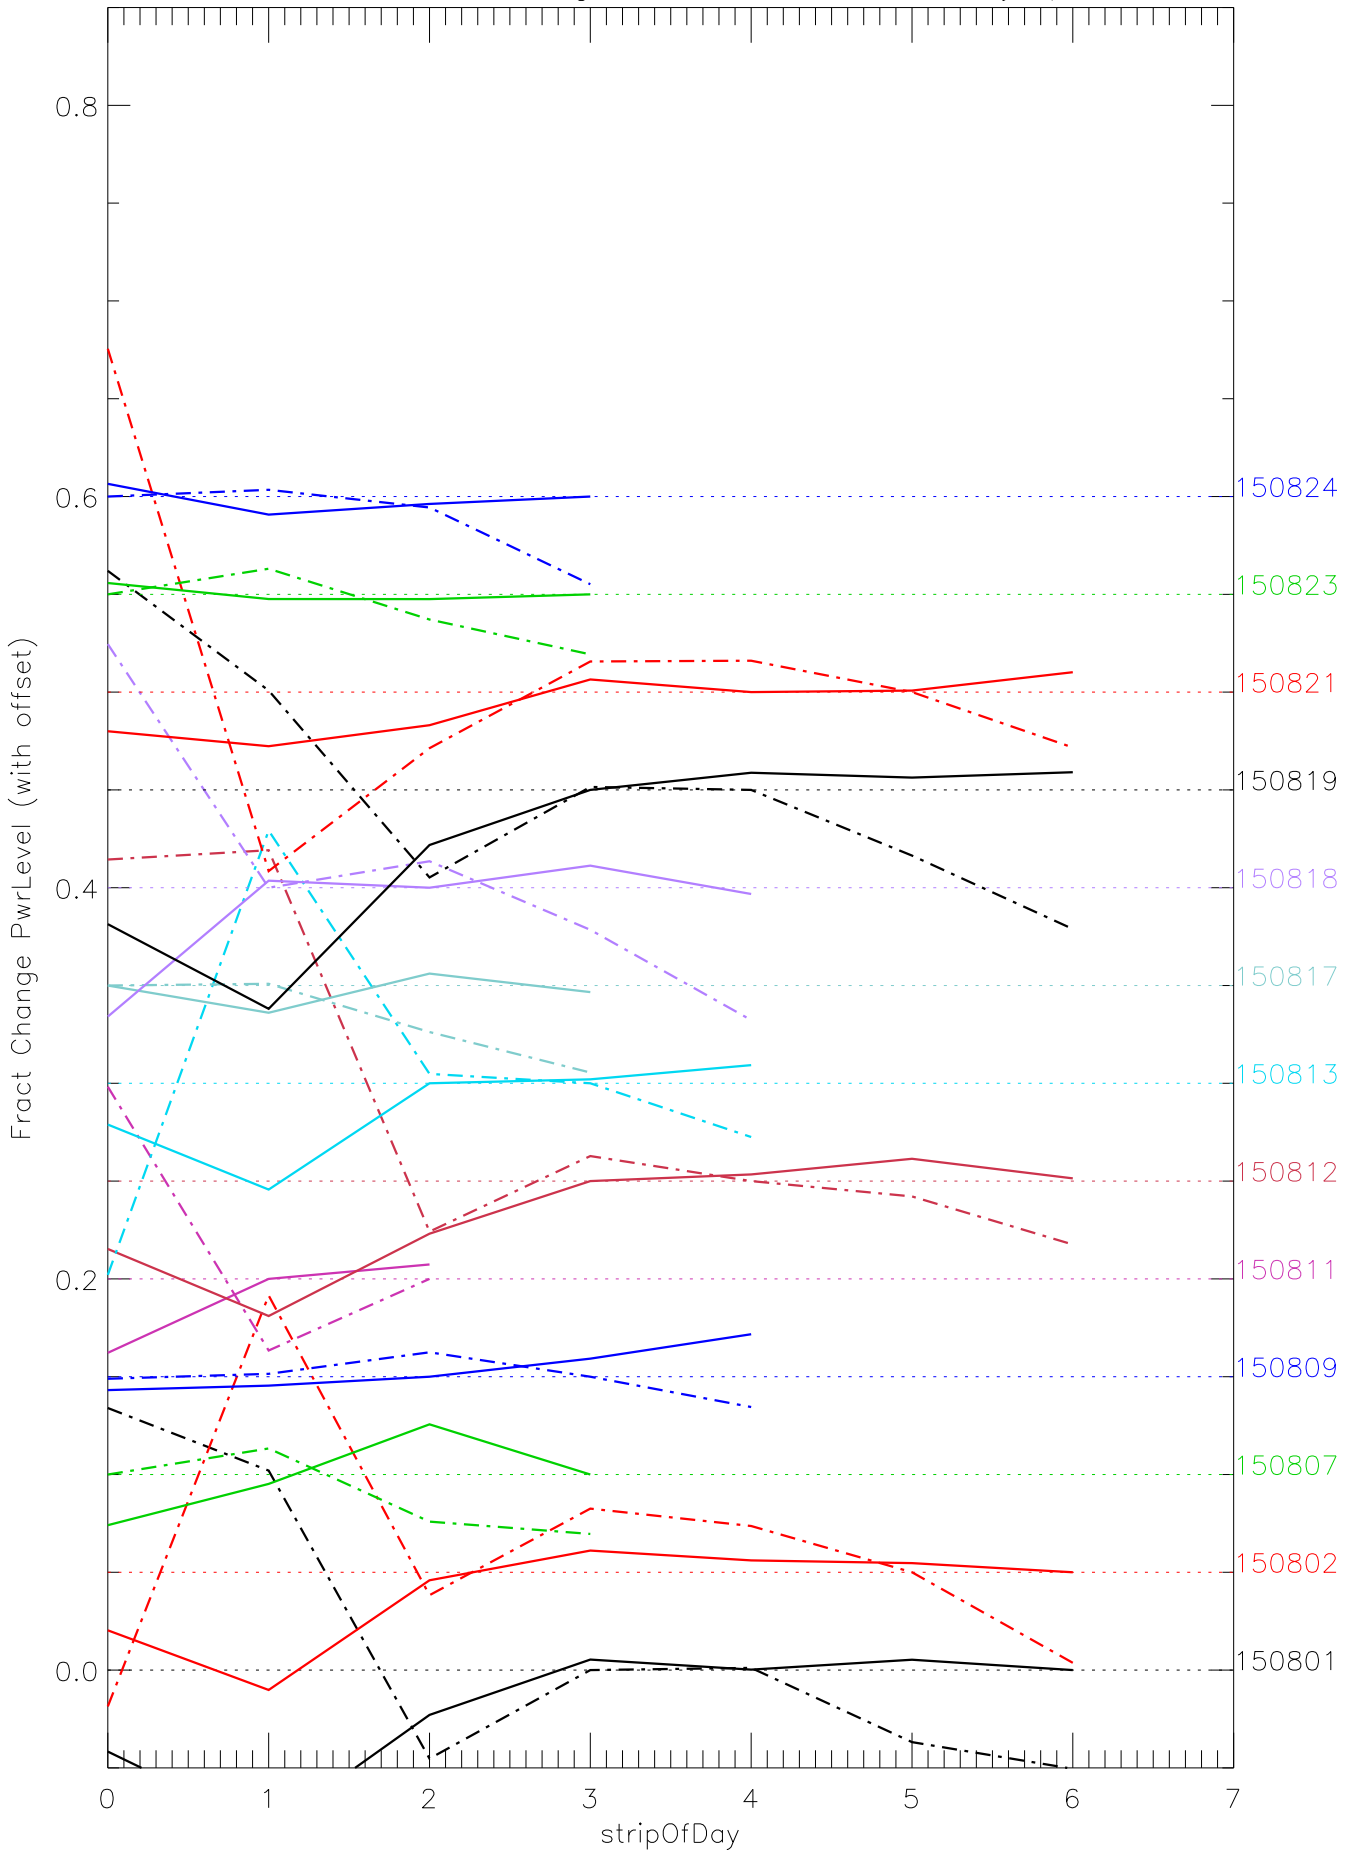

a2048 fractional change PwrLevel for each day. pixel:0

a2048 fractional change PwrLevel for each day. pixel:1

a2048 fractional change PwrLevel for each day. pixel:2

a2048 fractional change PwrLevel for each day. pixel:3

a2048 fractional change PwrLevel for each day. pixel:4

a2048 fractional change PwrLevel for each day. pixel:6