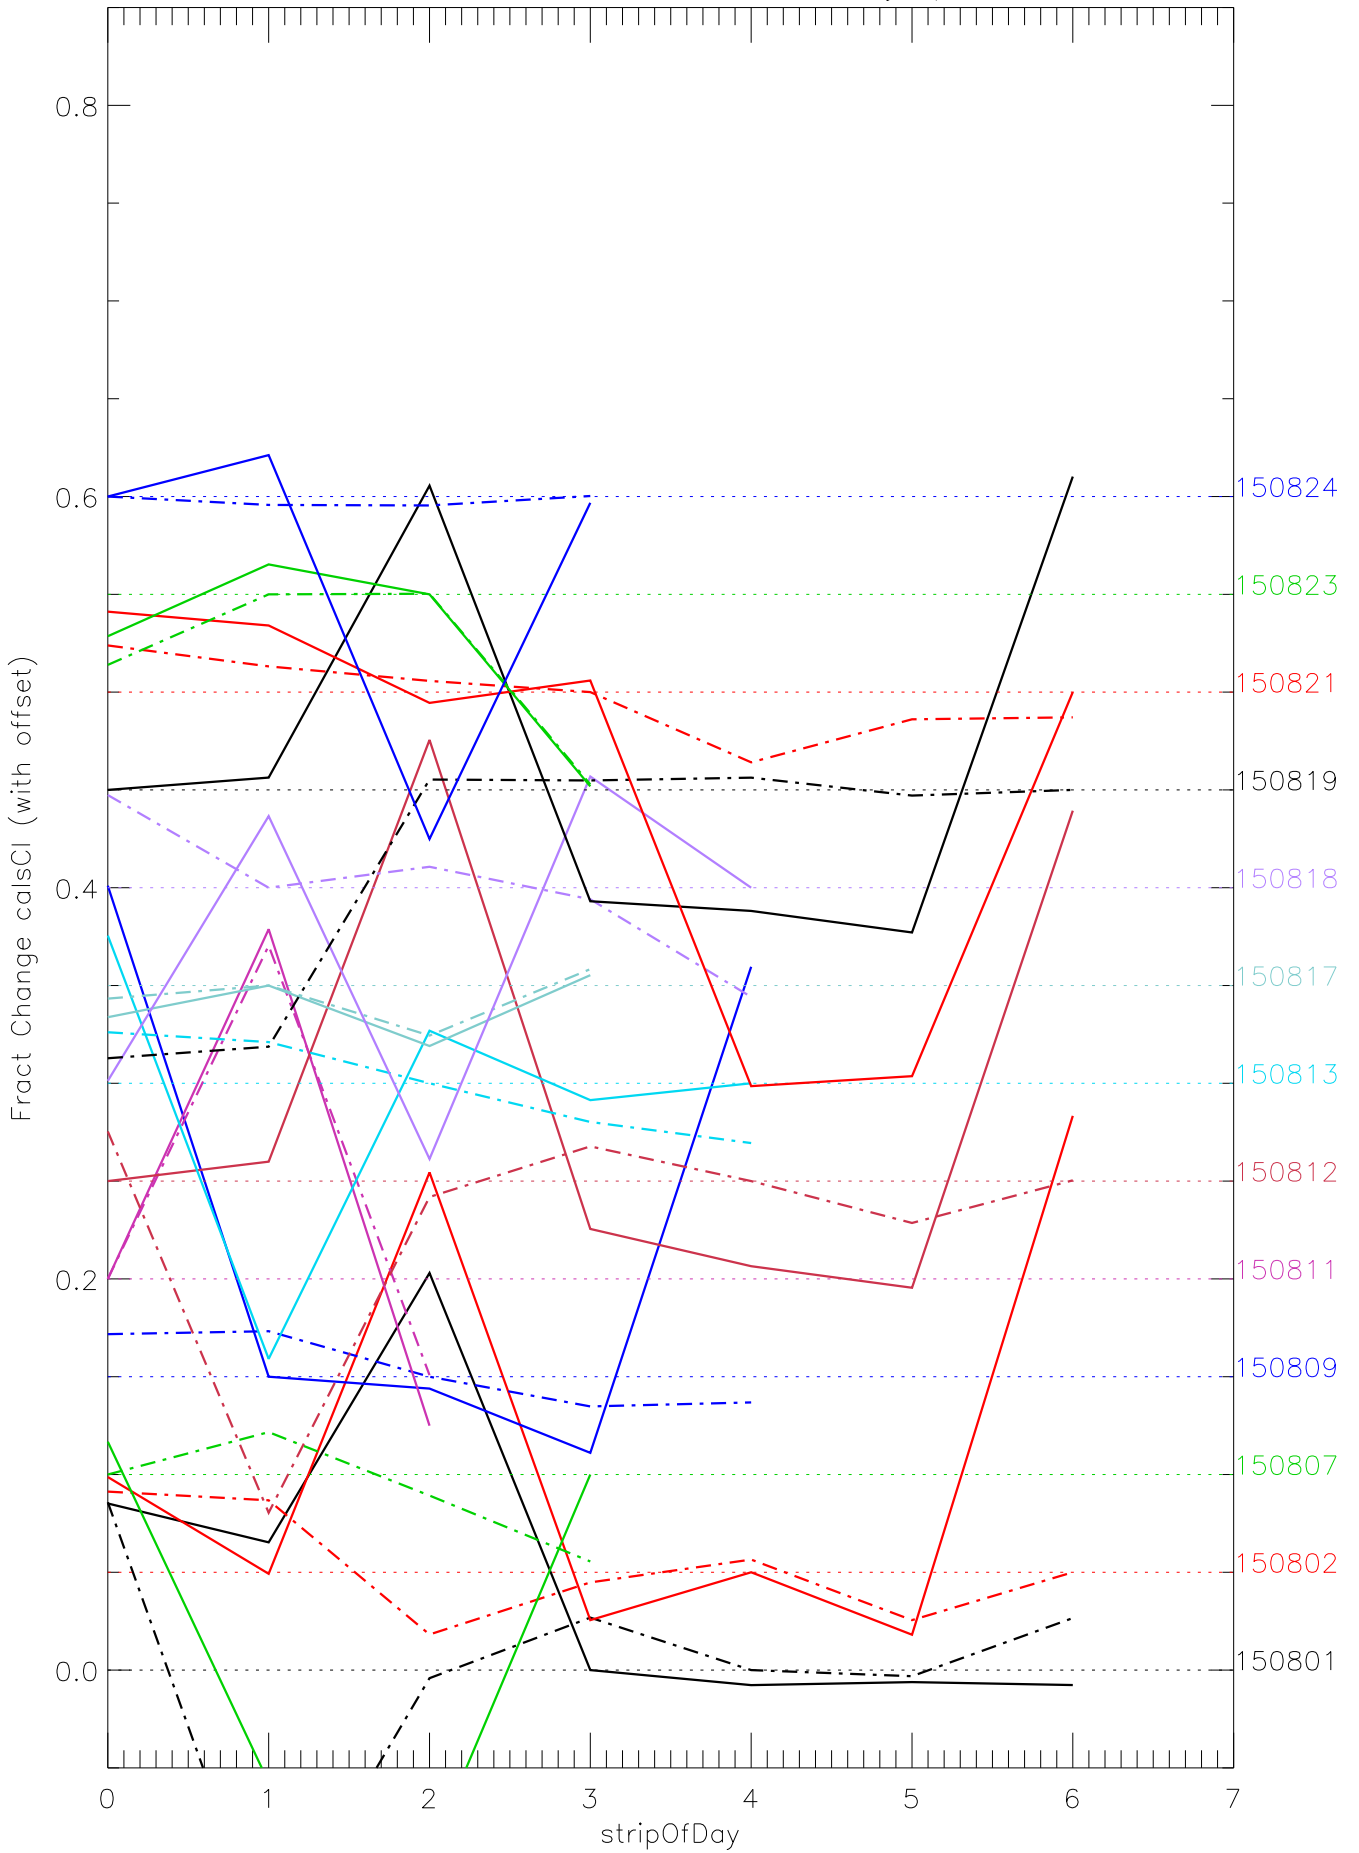

a2048 calsci factors for each day. pixel:0

a2048 calsci factors for each day. pixel:1

a2048 calsci factors for each day. pixel:2

a2048 calsci factors for each day. pixel:3

a2048 calsci factors for each day. pixel:4

a2048 calsci factors for each day. pixel:5

a2048 calsci factors for each day. pixel:6