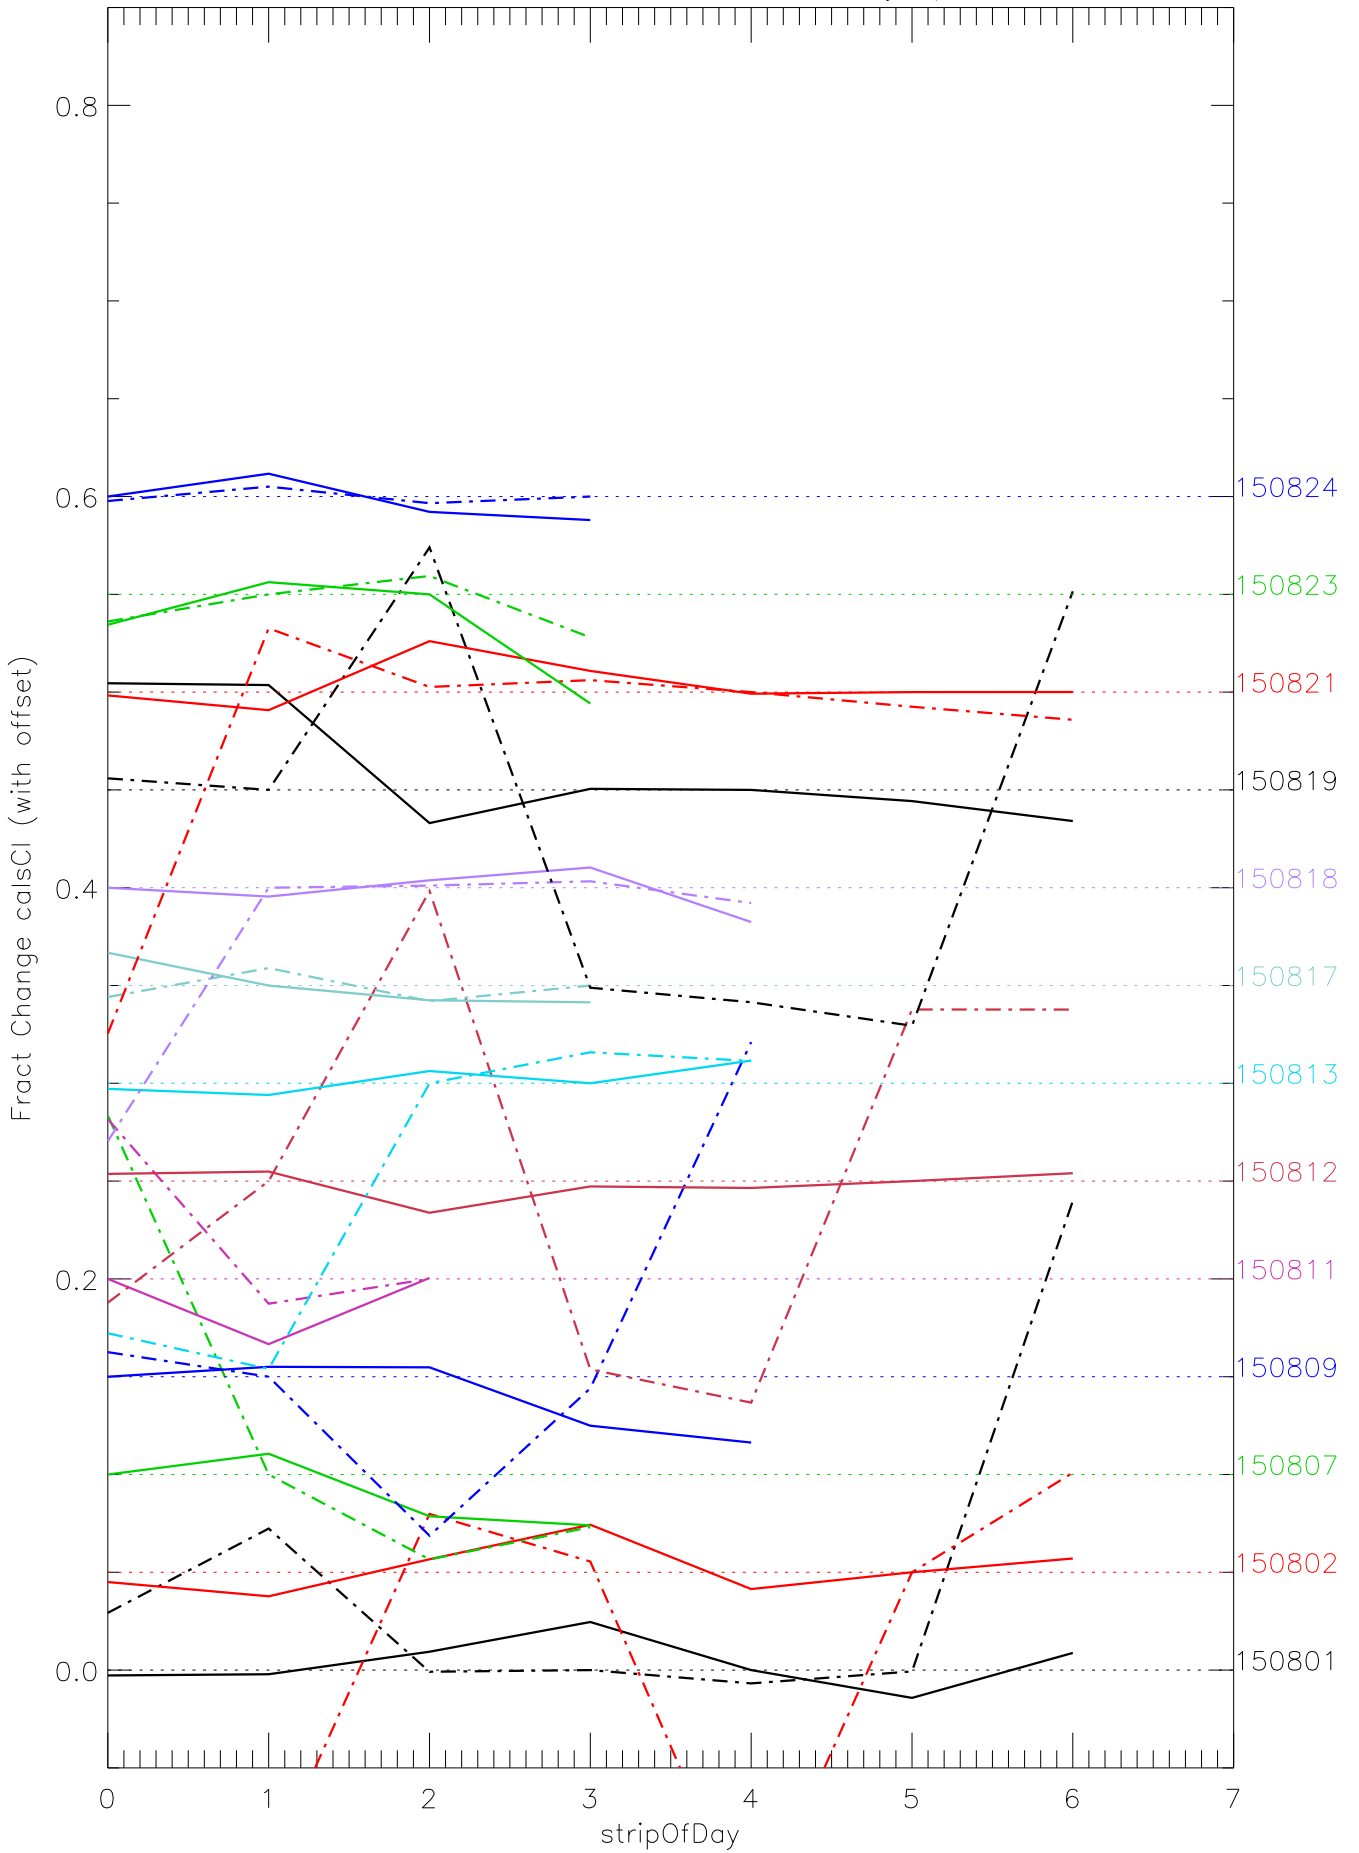

a2048 calsci factors for each day. pixel:0

a2048 calsci factors for each day. pixel:1

a2048 calsci factors for each day. pixel:2

a2048 calsci factors for each day. pixel:3

a2048 calsci factors for each day. pixel:4

a2048 calsci factors for each day. pixel:5

a2048 calsci factors for each day. pixel:6