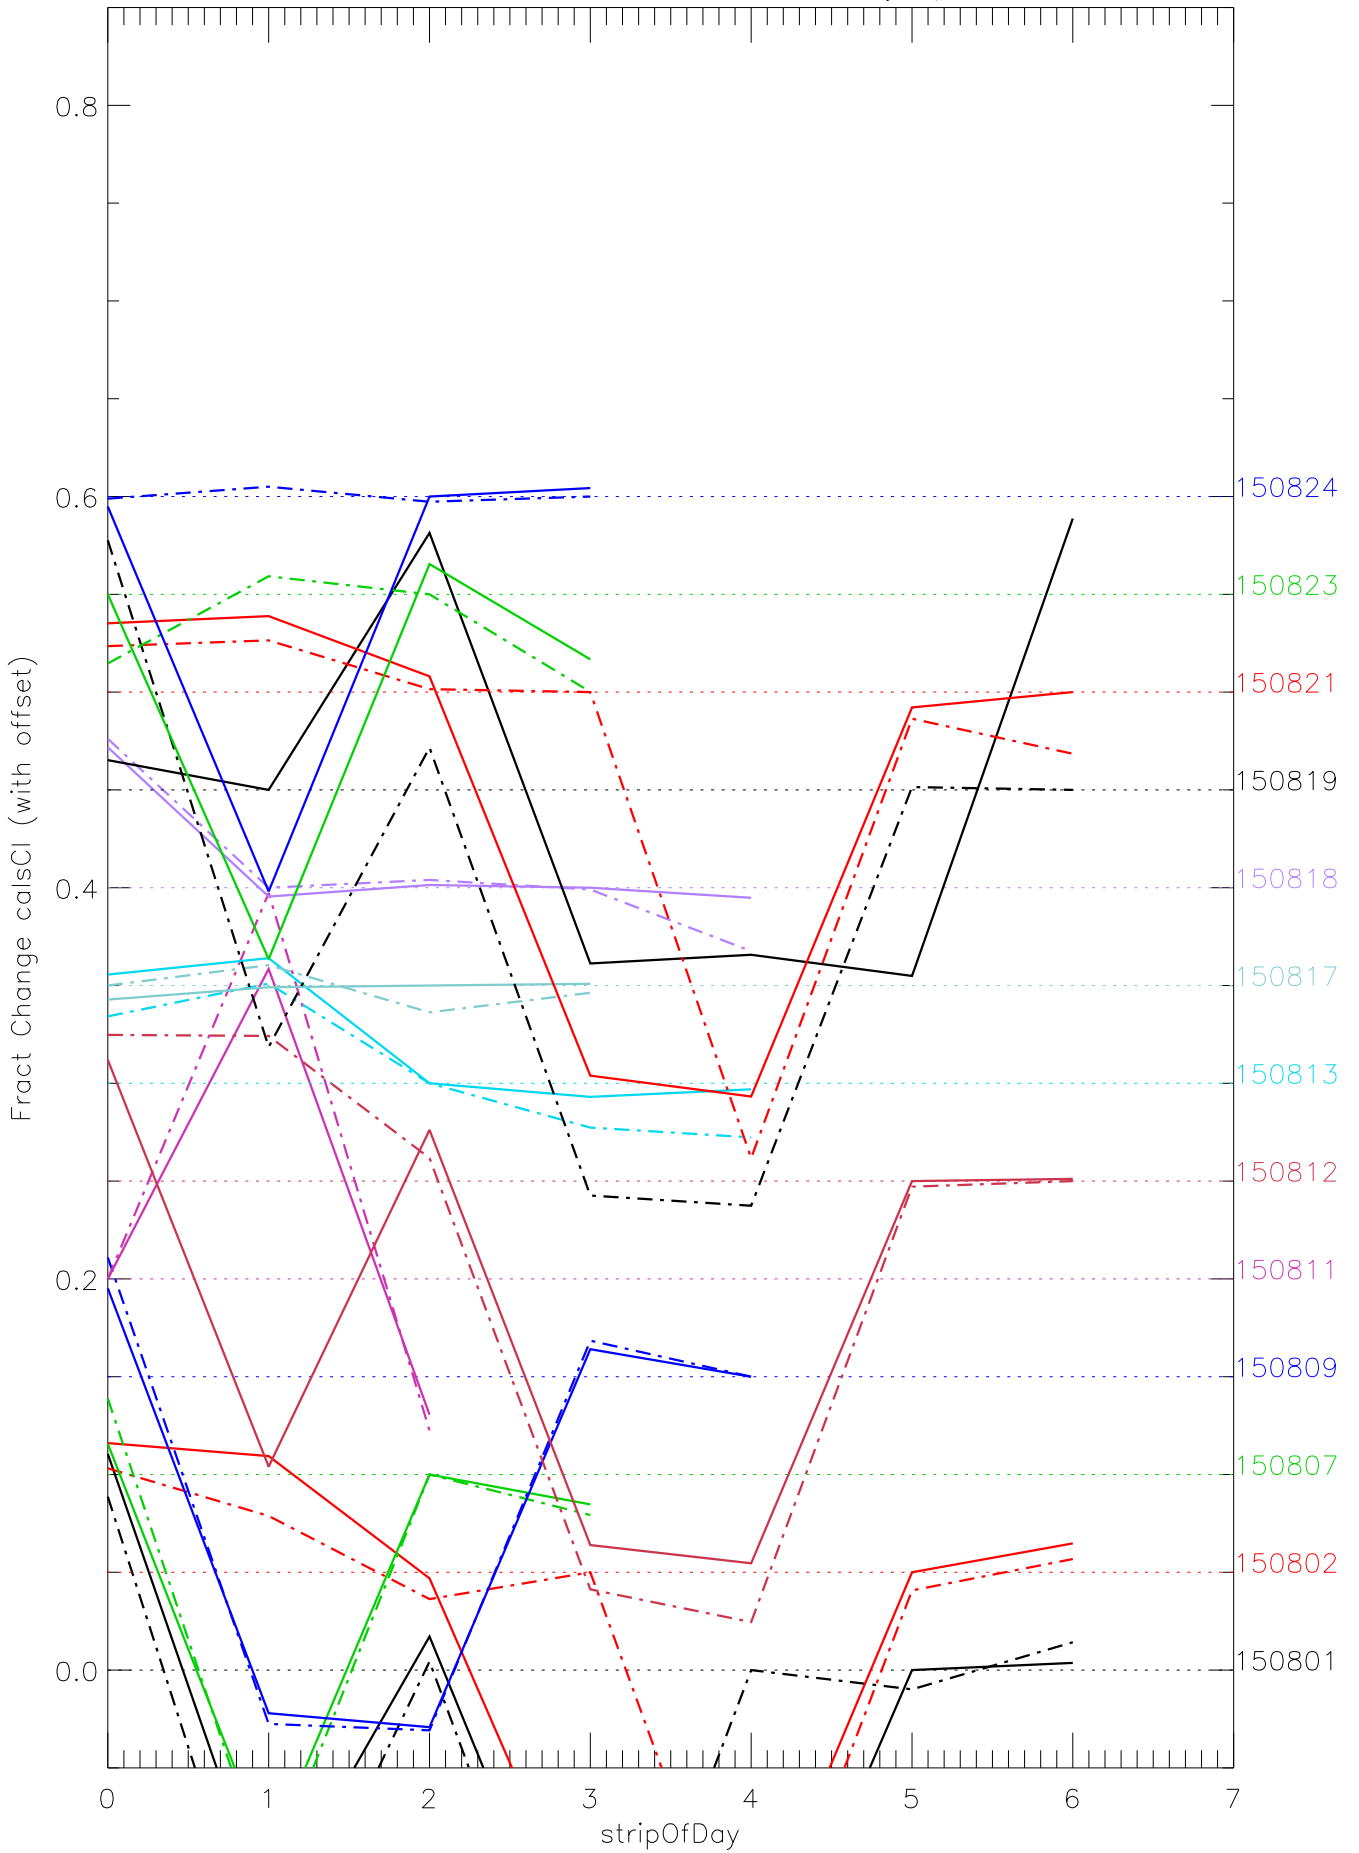

a2048 calsci factors for each day. pixel:0

a2048 calsci factors for each day. pixel:1

a2048 calsci factors for each day. pixel:2

a2048 calsci factors for each day. pixel:3

a2048 calsci factors for each day. pixel:4

a2048 calsci factors for each day. pixel:5

a2048 calsci factors for each day. pixel:6