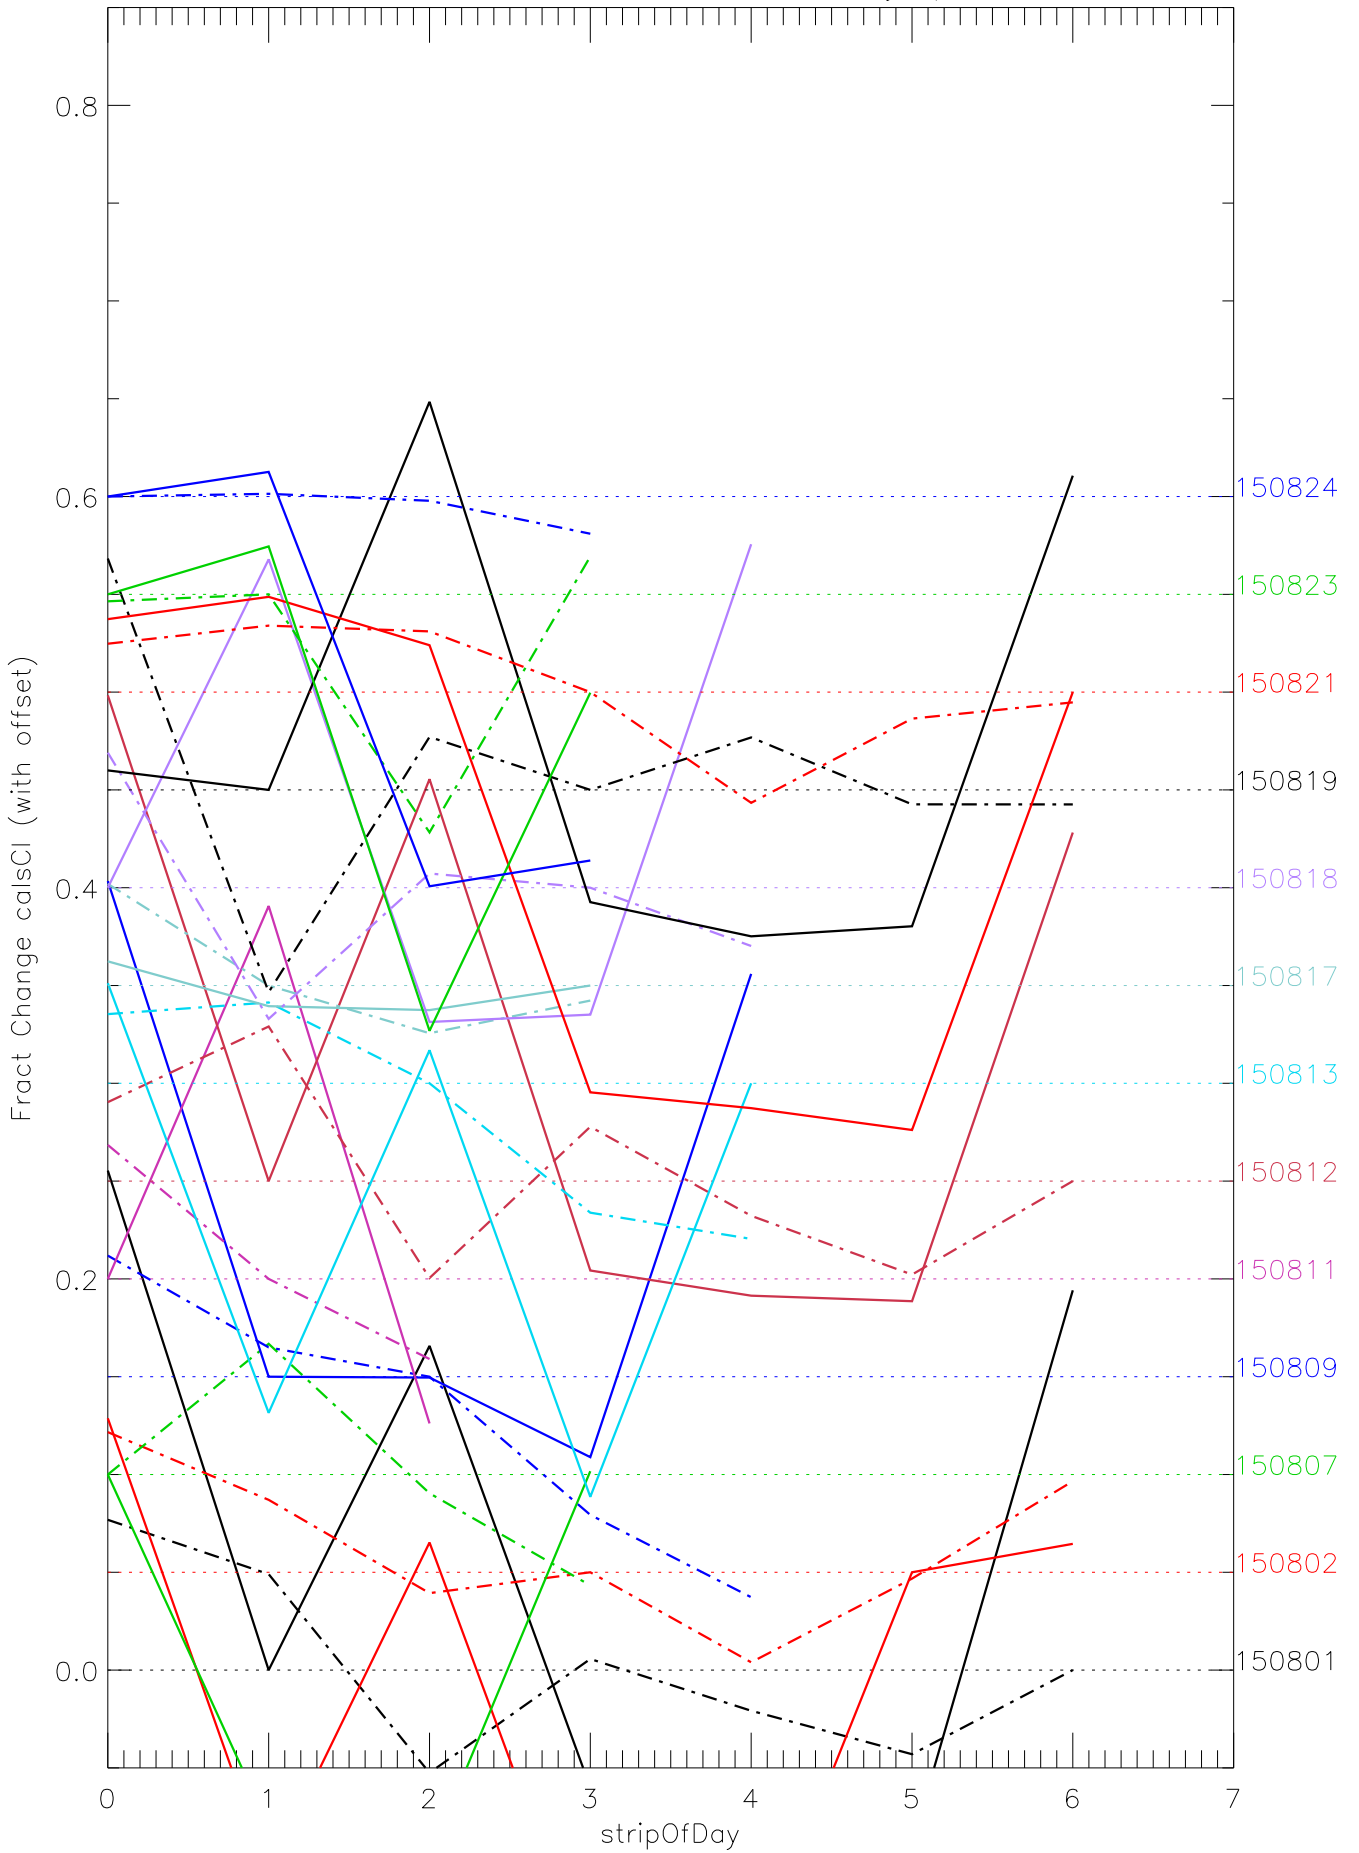

a2048 calsci factors for each day. pixel:0

a2048 calsci factors for each day. pixel:1

a2048 calsci factors for each day. pixel:2

a2048 calsci factors for each day. pixel:3

a2048 calsci factors for each day. pixel:4

a2048 calsci factors for each day. pixel:5

a2048 calsci factors for each day. pixel:6