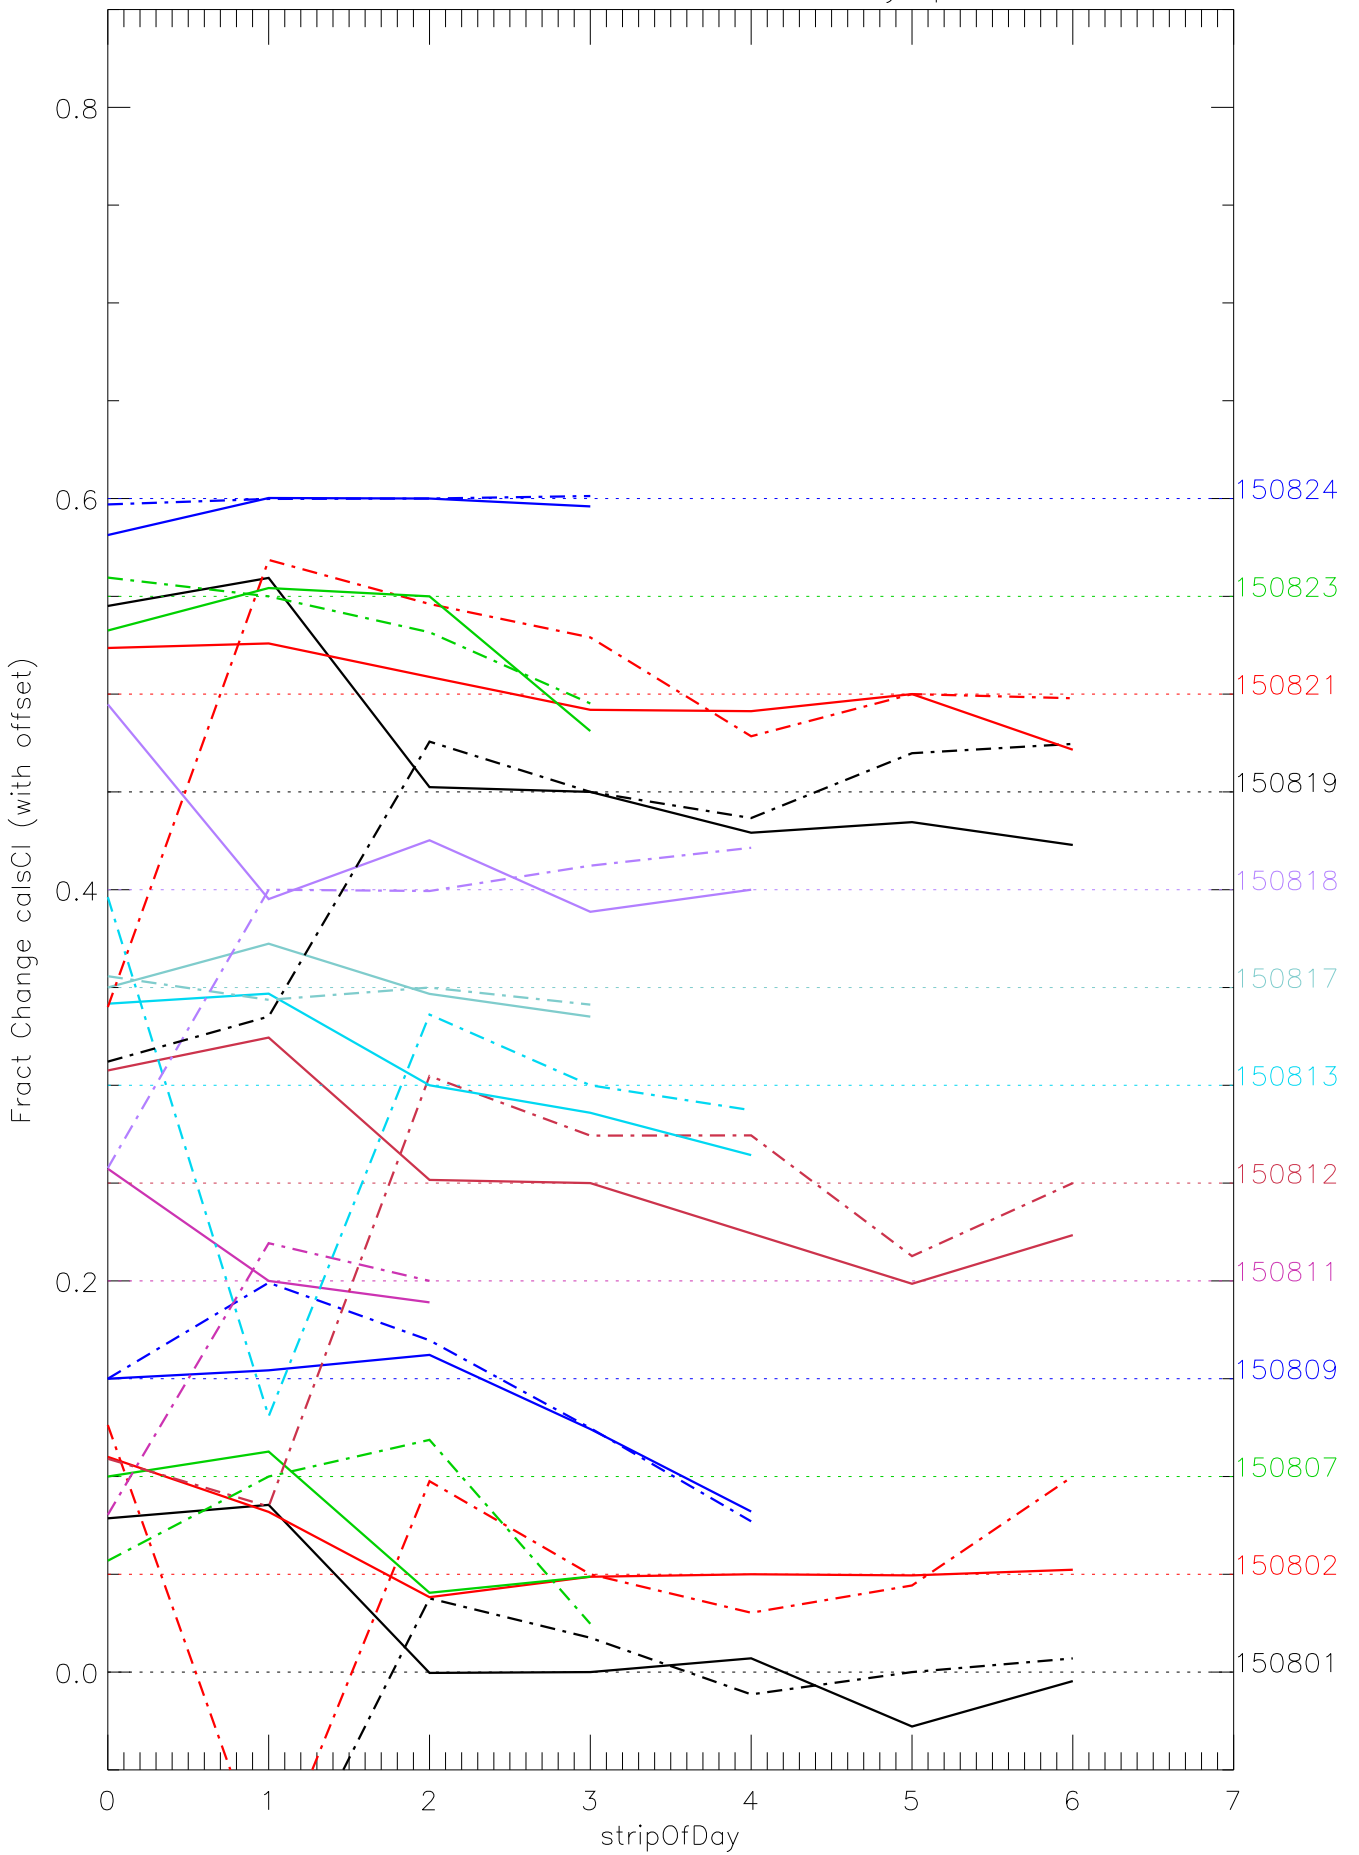

a2048 calsci factors for each day. pixel:0

a2048 calsci factors for each day. pixel:1

a2048 calsci factors for each day. pixel:2

a2048 calsci factors for each day. pixel:3

a2048 calsci factors for each day. pixel:4

a2048 calsci factors for each day. pixel:5

a2048 calsci factors for each day. pixel:6