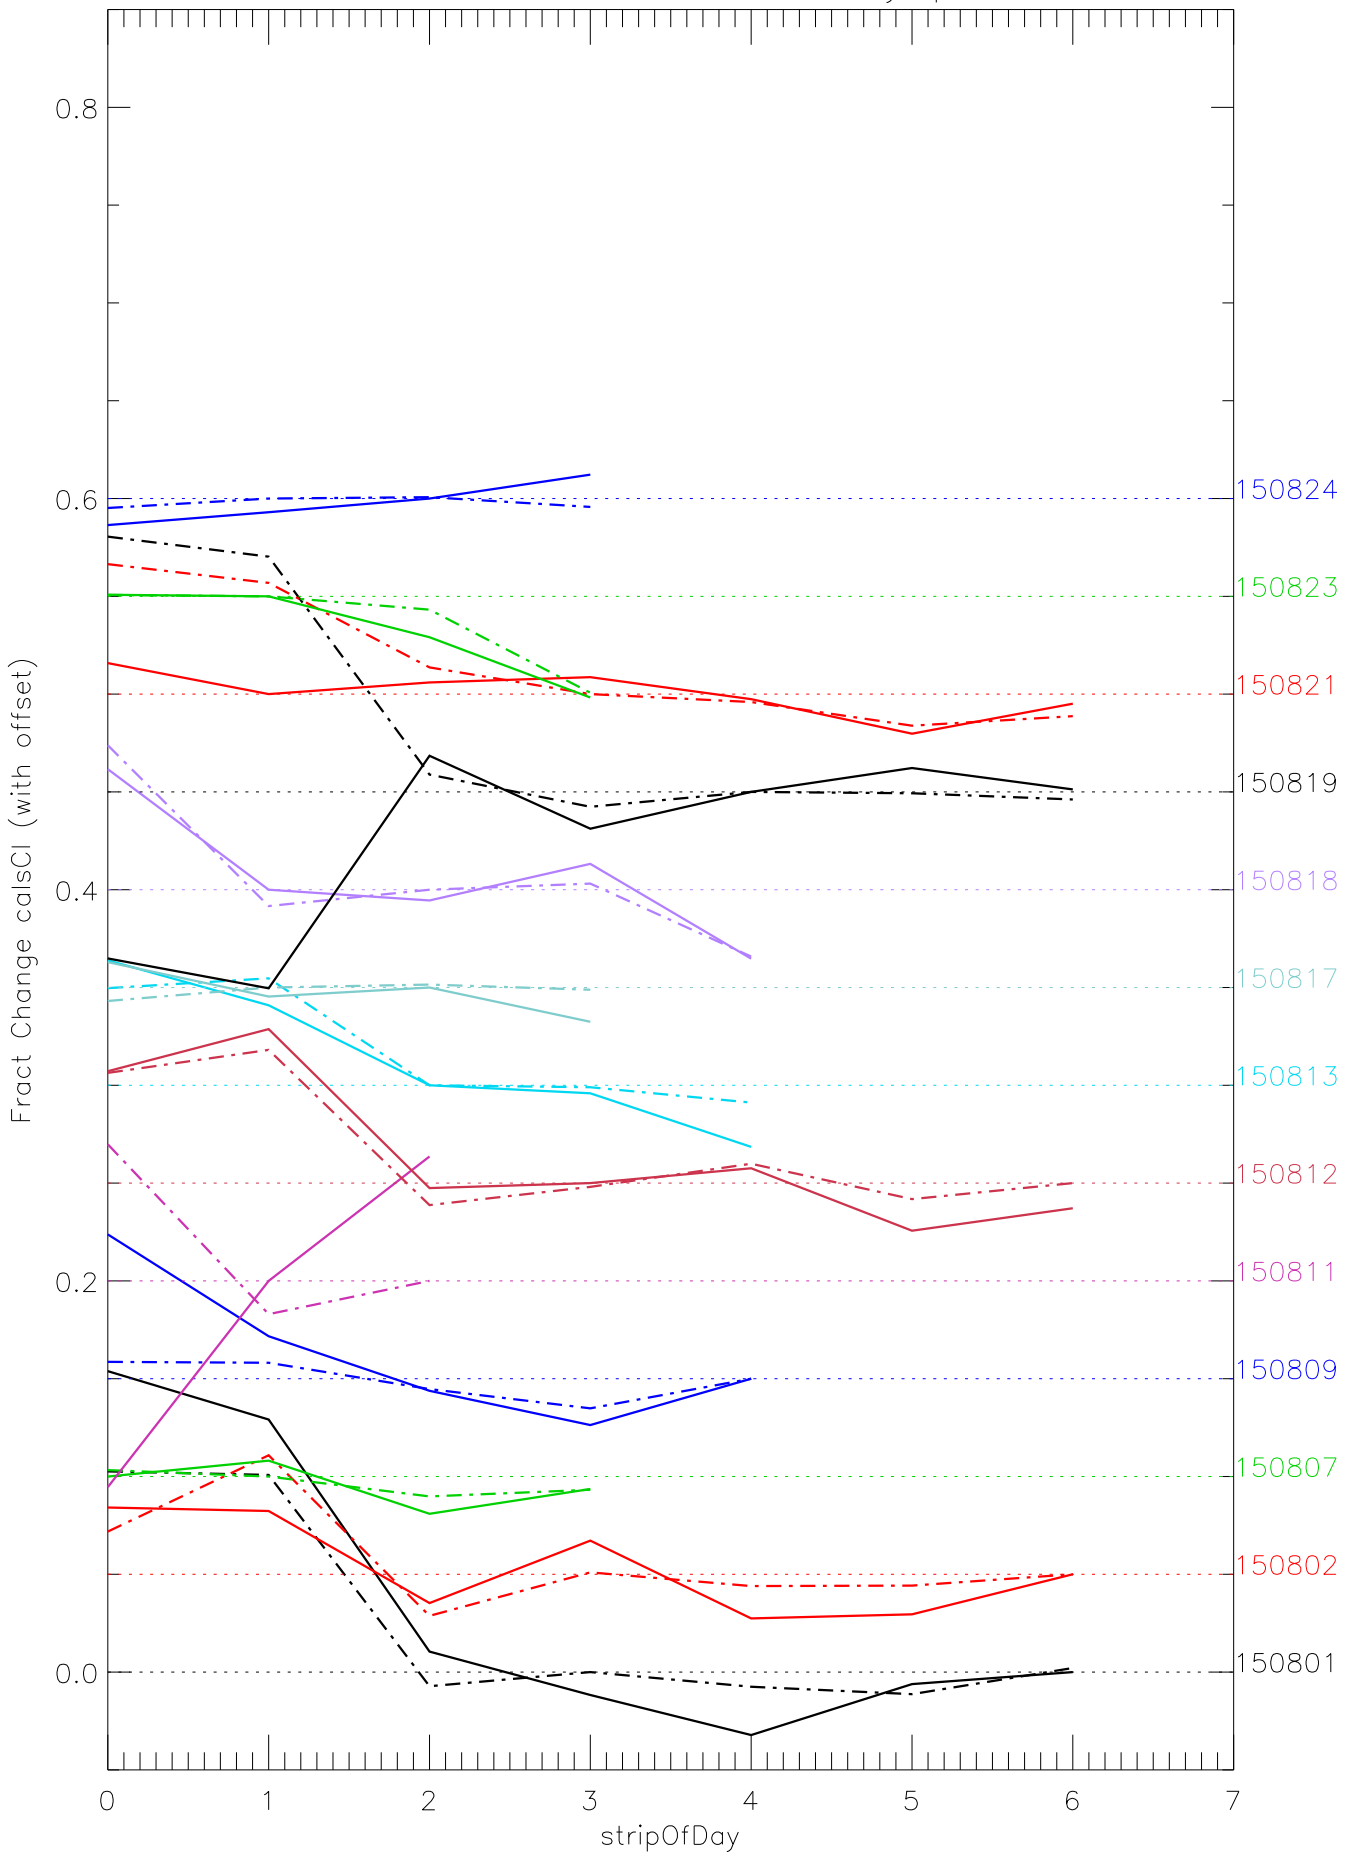

a2048 calsci factors for each day. pixel:0

a2048 calsci factors for each day. pixel:1

a2048 calsci factors for each day. pixel:2

a2048 calsci factors for each day. pixel:3

a2048 calsci factors for each day. pixel:4

a2048 calsci factors for each day. pixel:5

a2048 calsci factors for each day. pixel:6