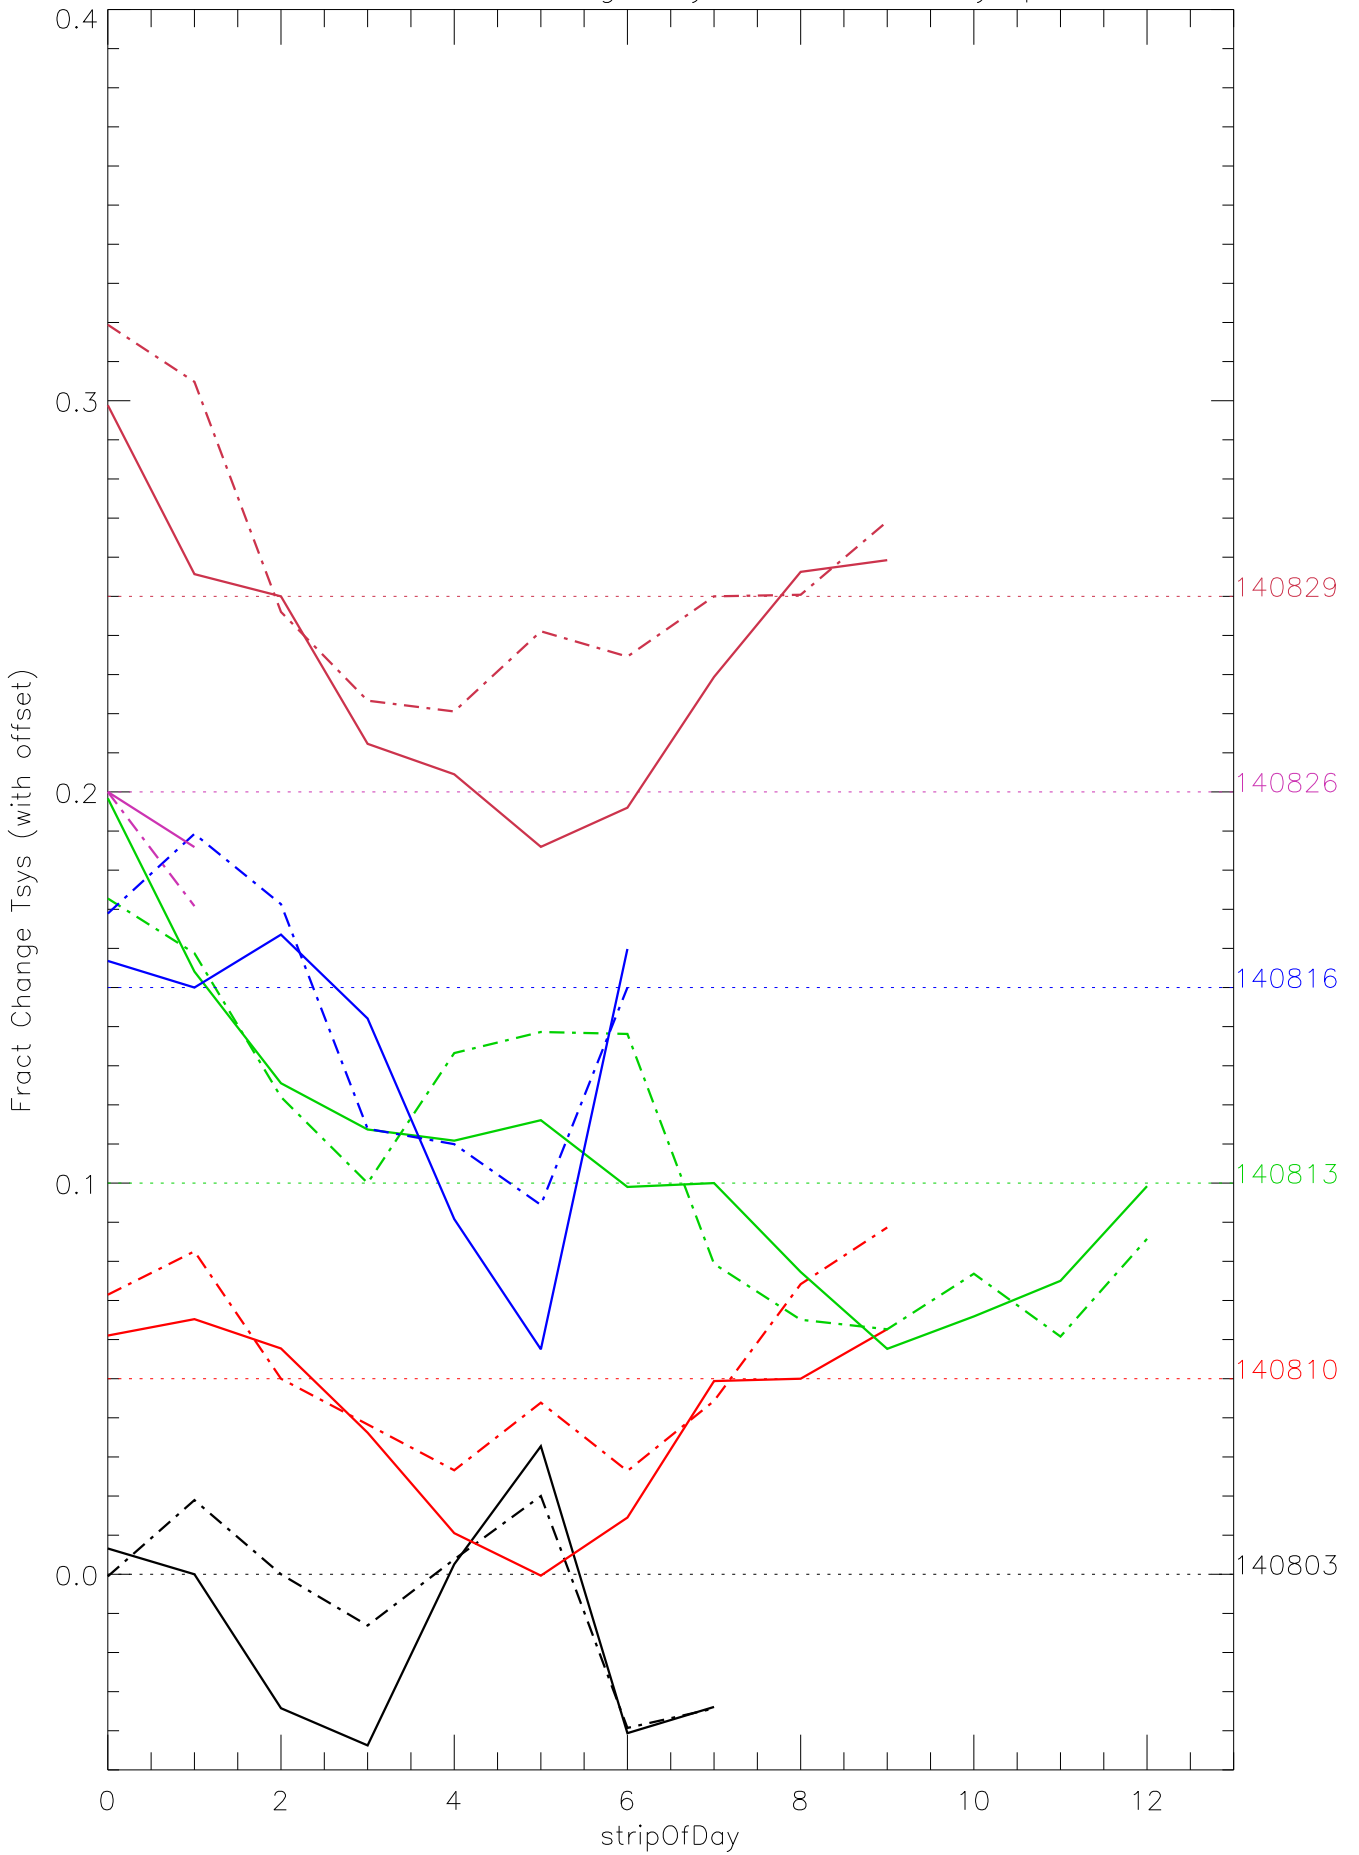

a2048 fractional change TsysK for each day. pixel:0

a2048 fractional change TsysK for each day. pixel:1

a2048 fractional change TsysK for each day. pixel:2

a2048 fractional change TsysK for each day. pixel:3

a2048 fractional change TsysK for each day. pixel:4

a2048 fractional change TsysK for each day. pixel:5

a2048 fractional change TsysK for each day. pixel:6