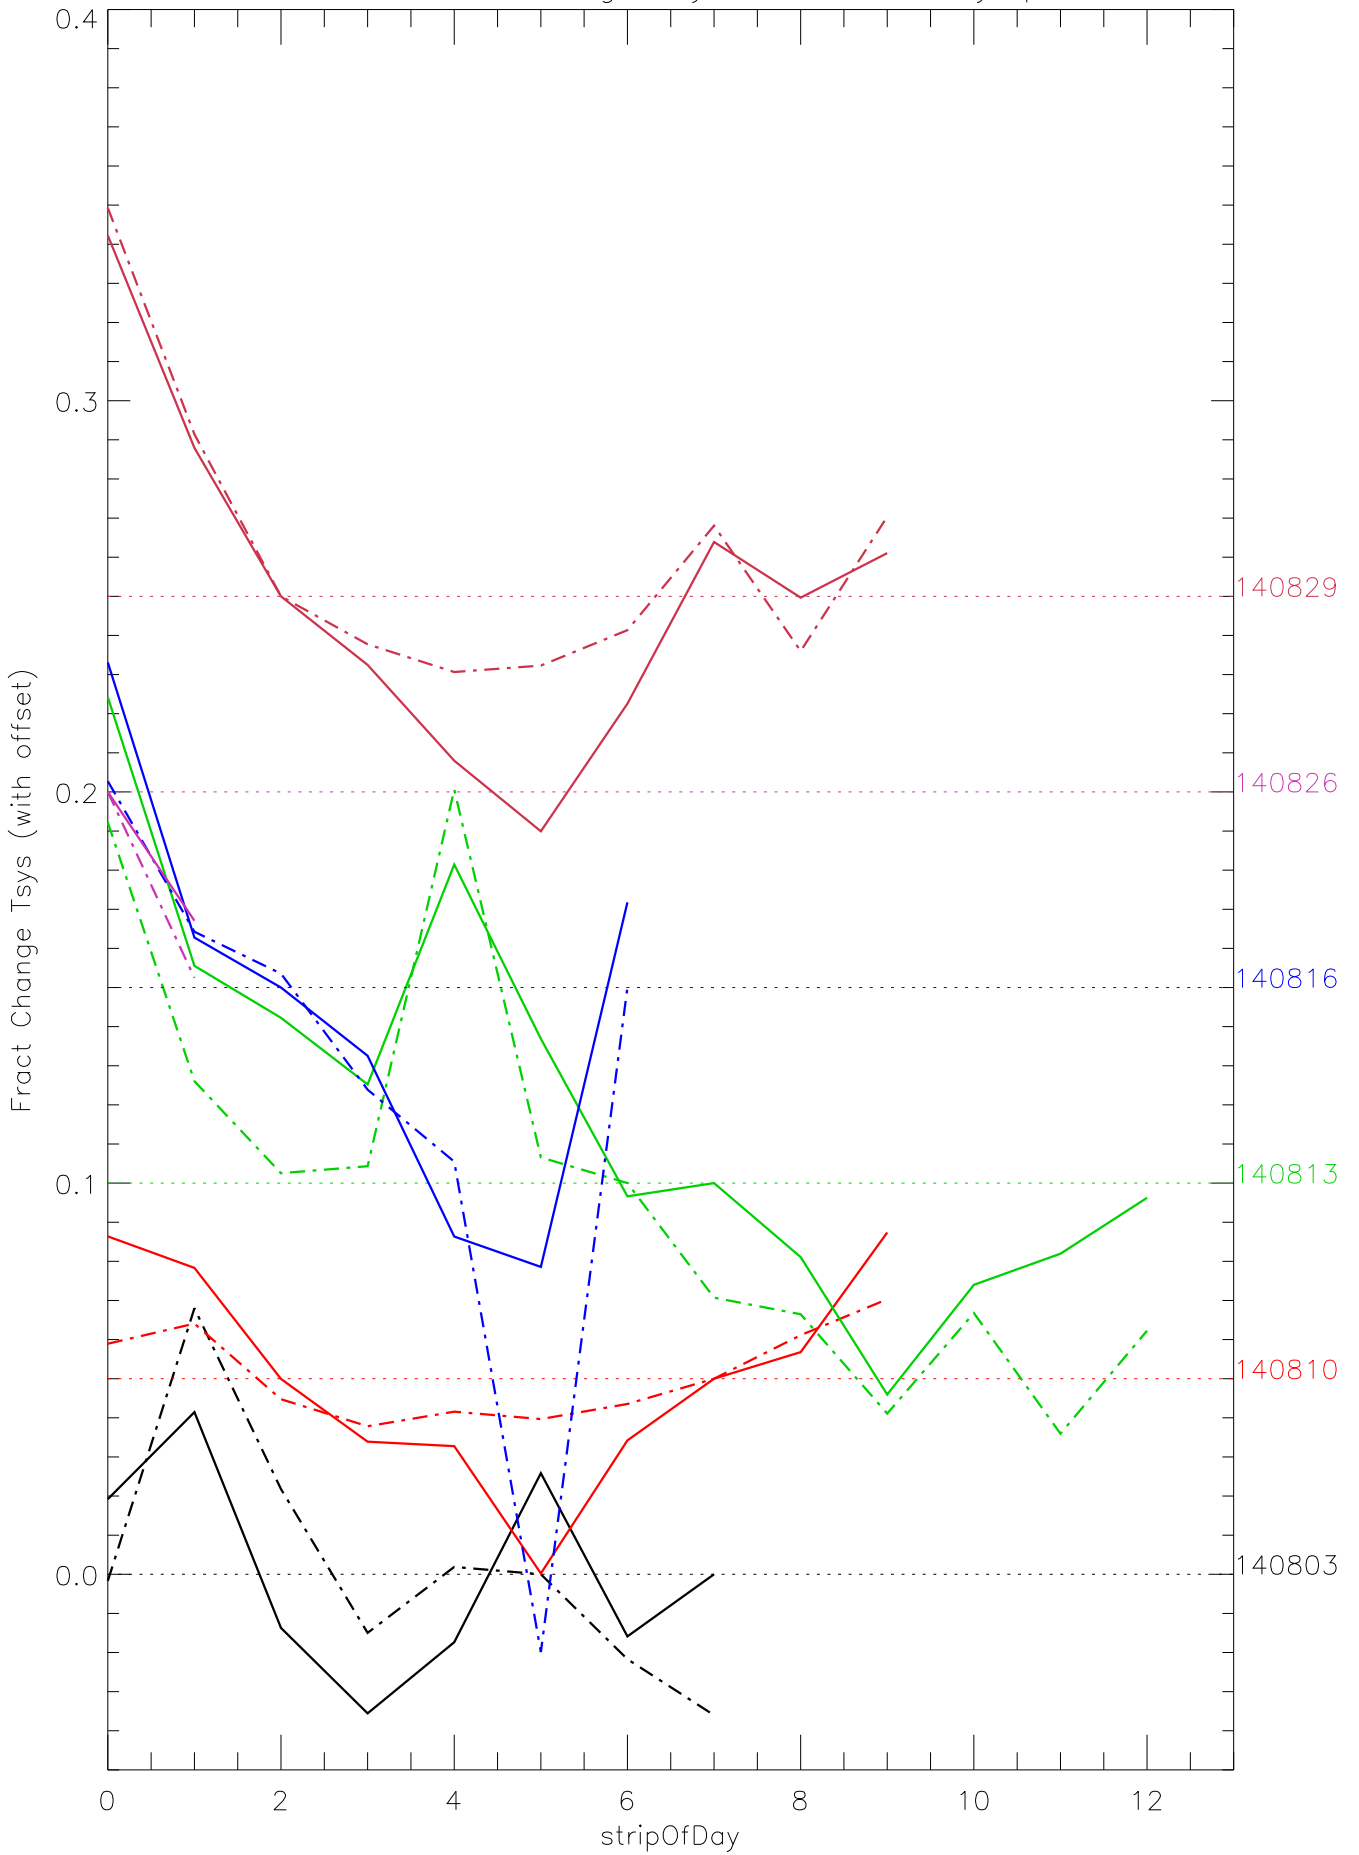

a2048 fractional change TsysK for each day. pixel:0

a2048 fractional change TsysK for each day. pixel:1

a2048 fractional change TsysK for each day. pixel:2

a2048 fractional change TsysK for each day. pixel:3

a2048 fractional change TsysK for each day. pixel:4

a2048 fractional change TsysK for each day. pixel:5

a2048 fractional change TsysK for each day. pixel:6