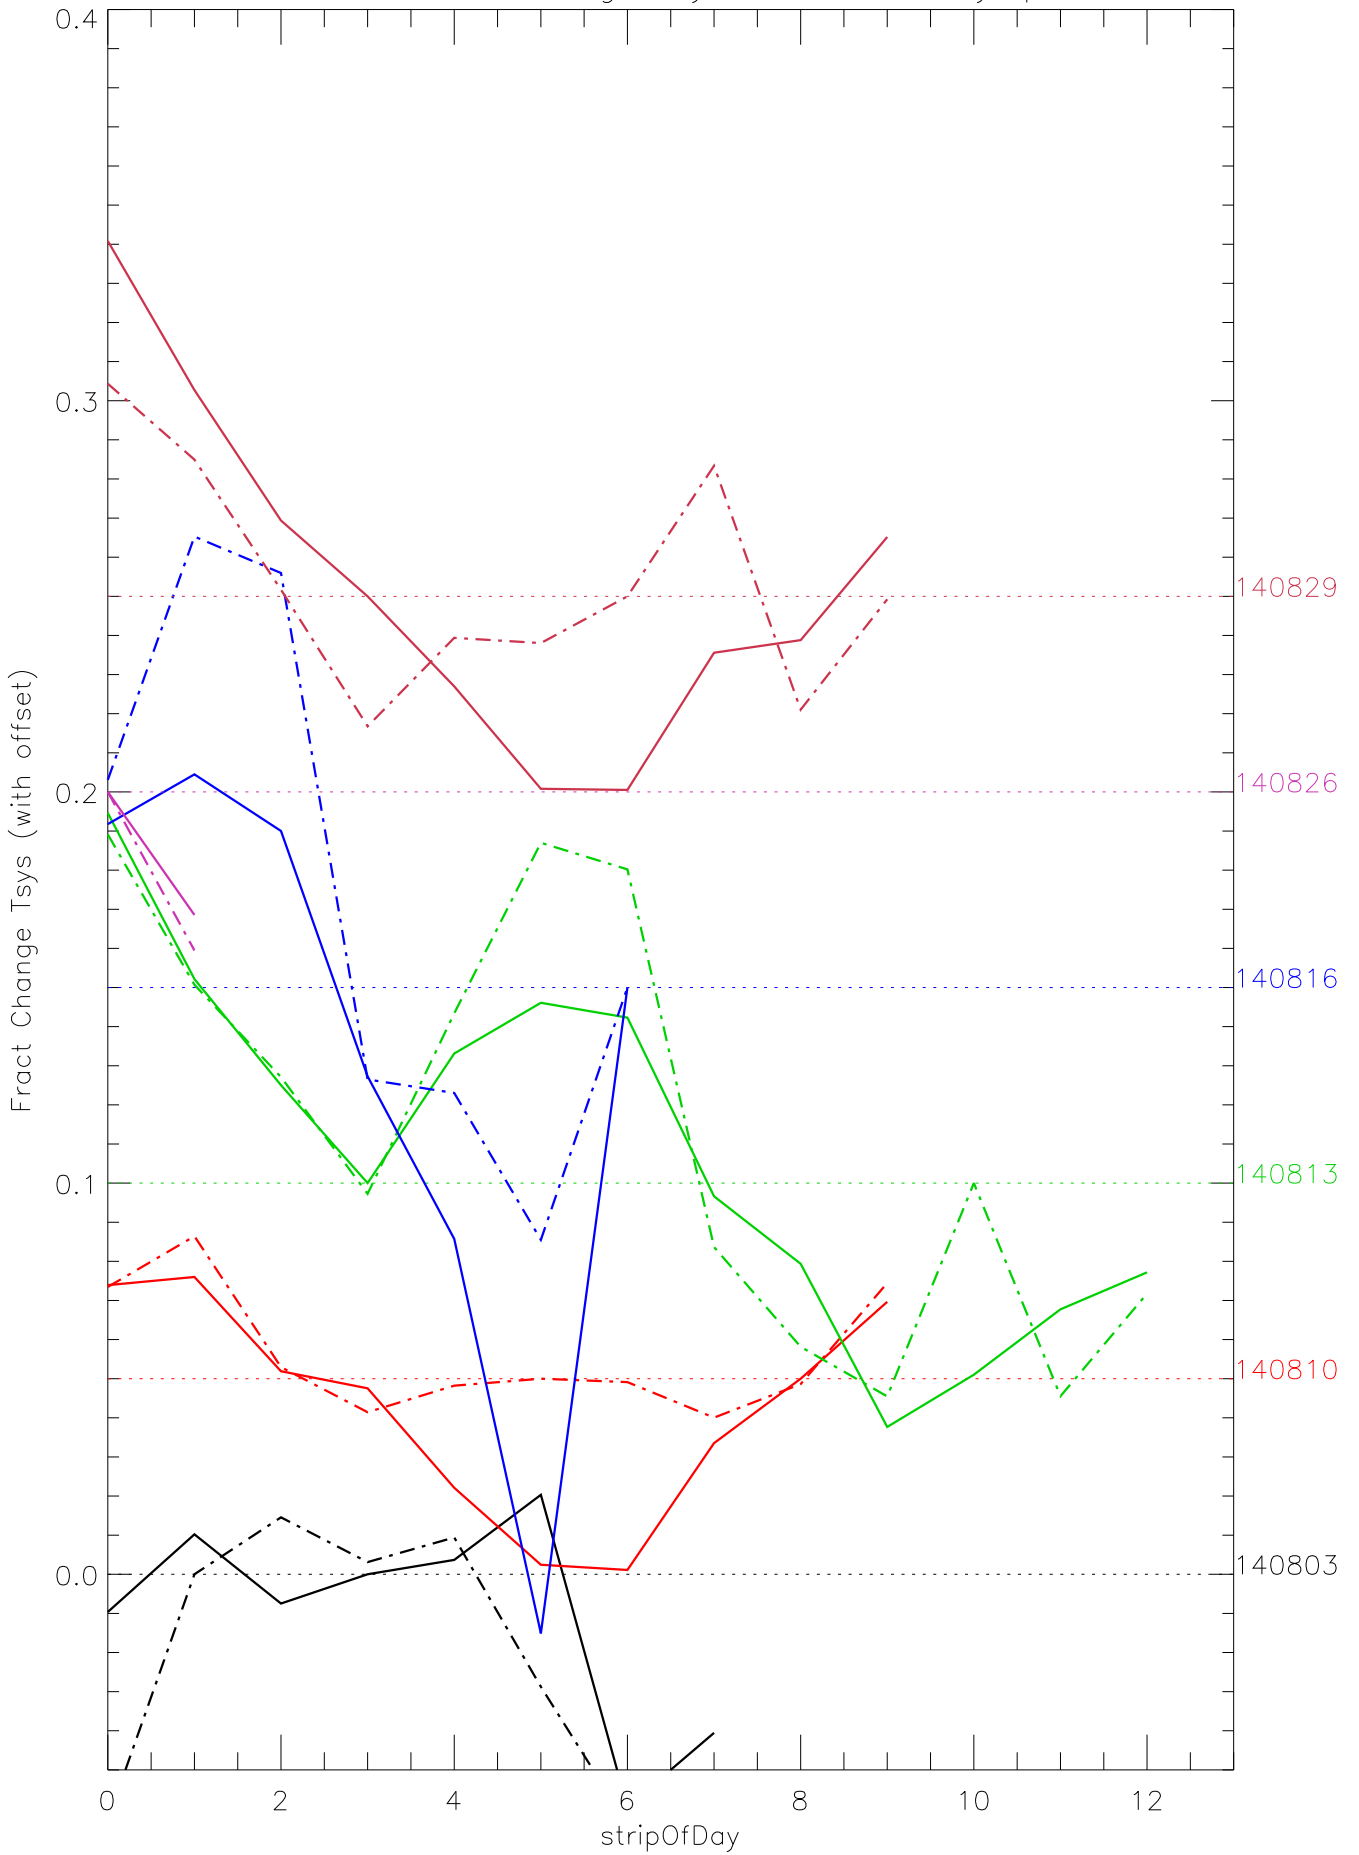

a2048 fractional change TsysK for each day. pixel:0

a2048 fractional change TsysK for each day. pixel:1

a2048 fractional change TsysK for each day. pixel:2

a2048 fractional change TsysK for each day. pixel:3

a2048 fractional change TsysK for each day. pixel:4

a2048 fractional change TsysK for each day. pixel:5

a2048 fractional change TsysK for each day. pixel:6