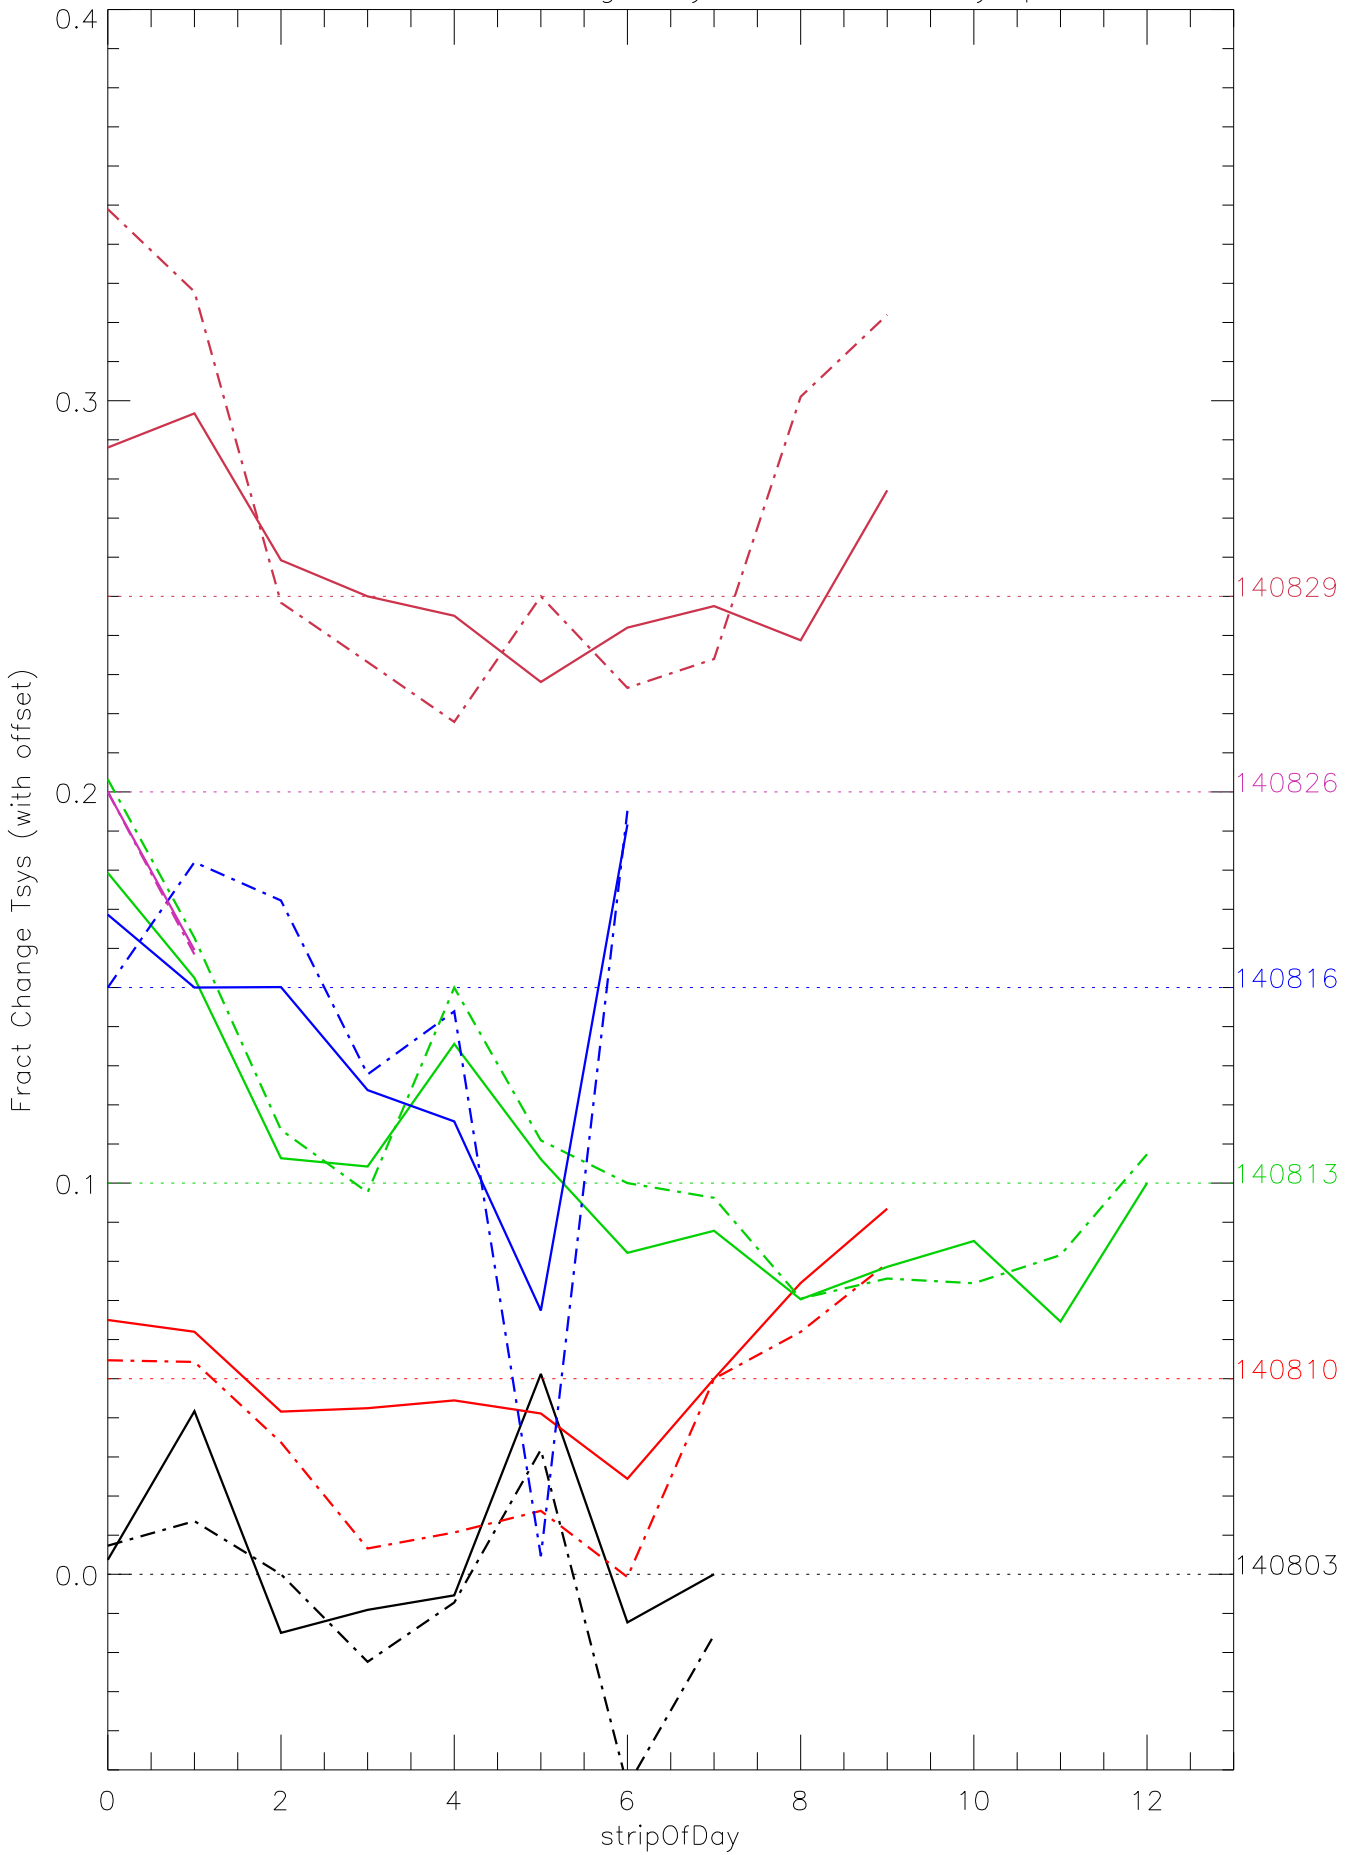

a2048 fractional change TsysK for each day. pixel:0

a2048 fractional change TsysK for each day. pixel:1

a2048 fractional change TsysK for each day. pixel:2

a2048 fractional change TsysK for each day. pixel:3

a2048 fractional change TsysK for each day. pixel:4

a2048 fractional change TsysK for each day. pixel:5

a2048 fractional change TsysK for each day. pixel:6