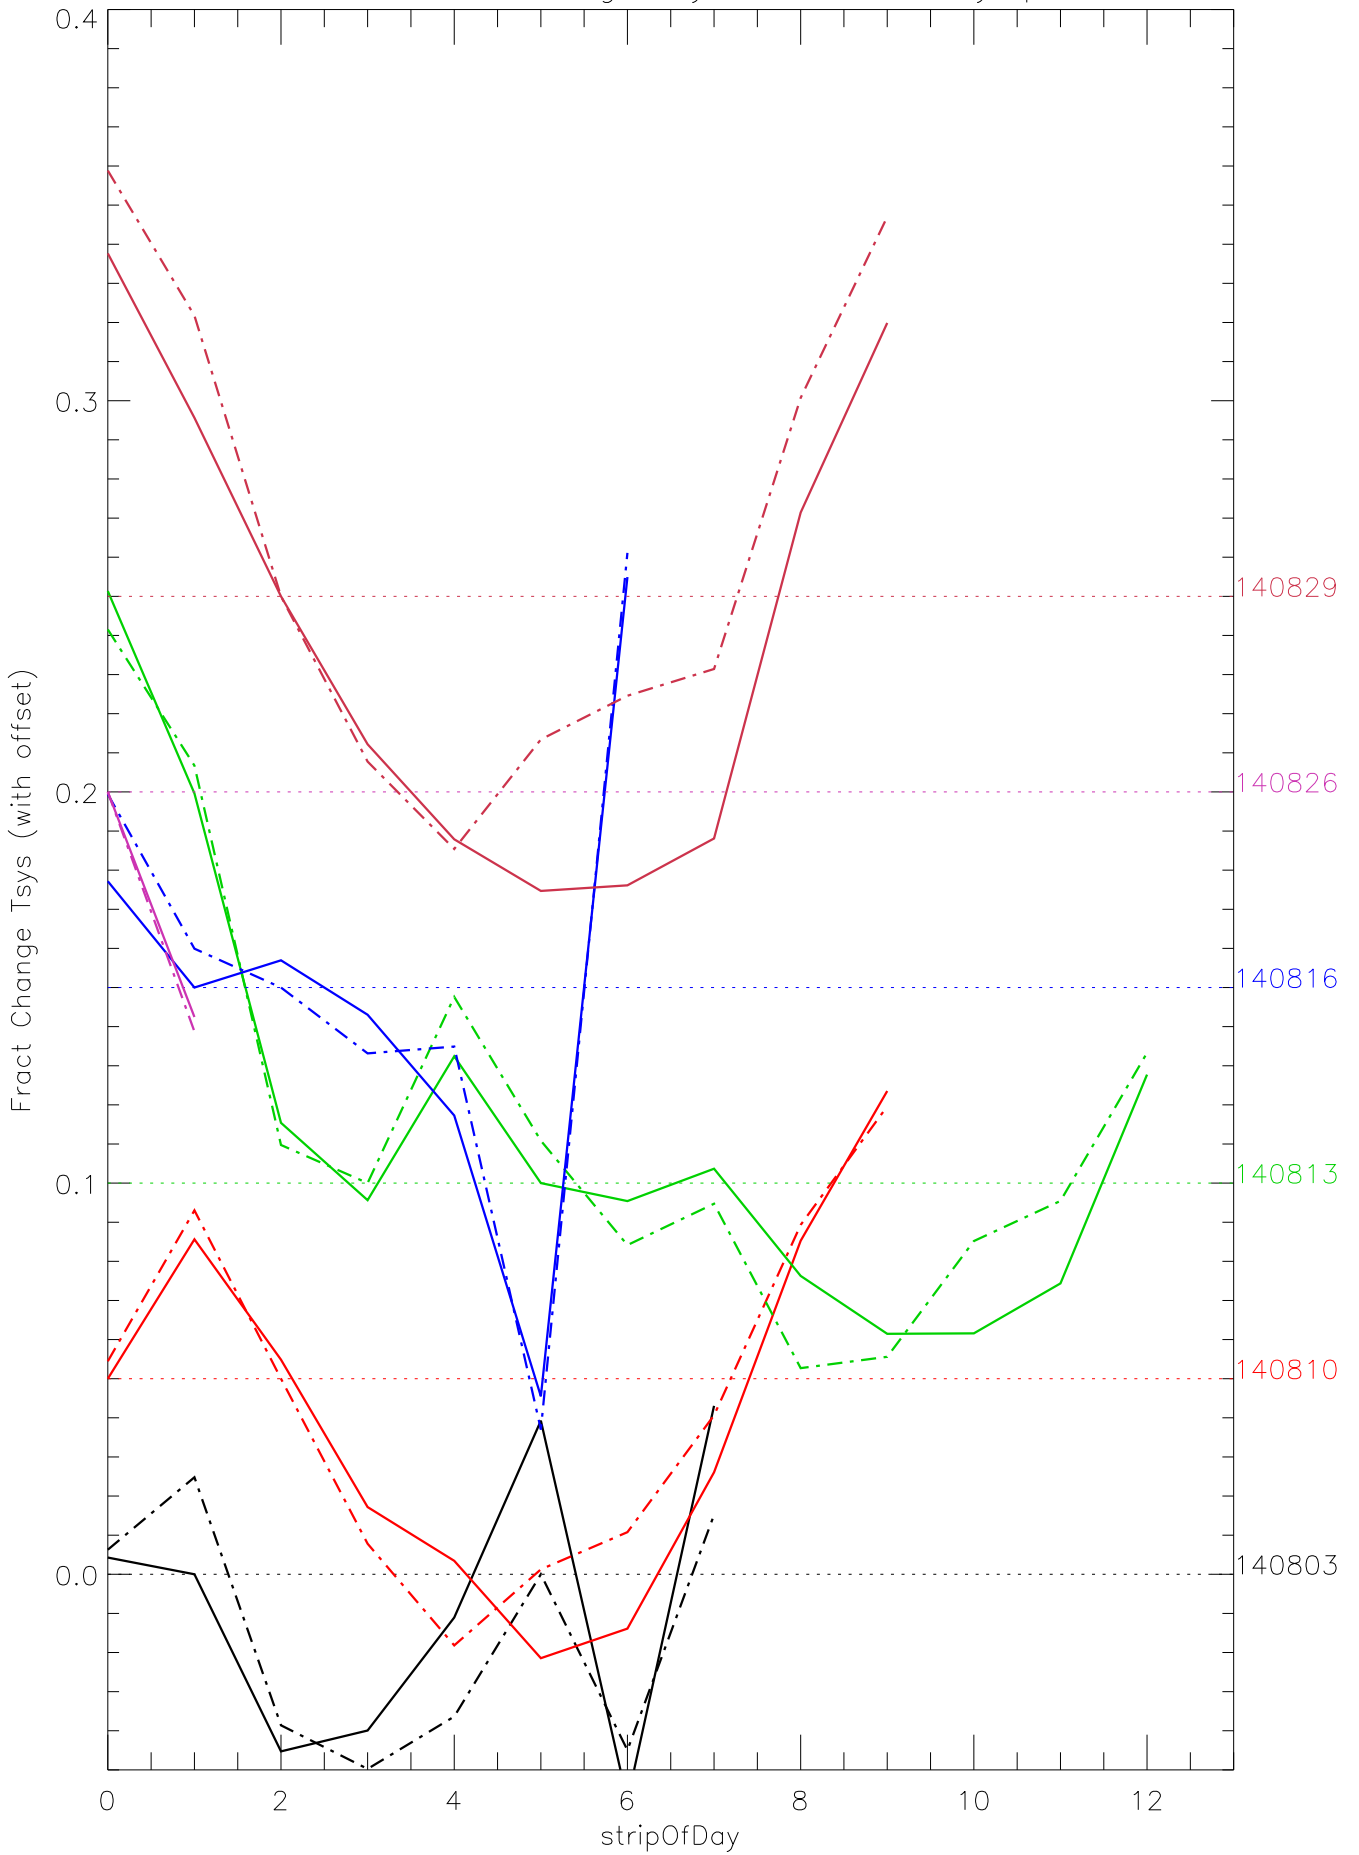

a2048 fractional change TsysK for each day. pixel:0

a2048 fractional change TsysK for each day. pixel:1

a2048 fractional change TsysK for each day. pixel:2

a2048 fractional change TsysK for each day. pixel:3

a2048 fractional change TsysK for each day. pixel:4

a2048 fractional change TsysK for each day. pixel:5

a2048 fractional change TsysK for each day. pixel:6