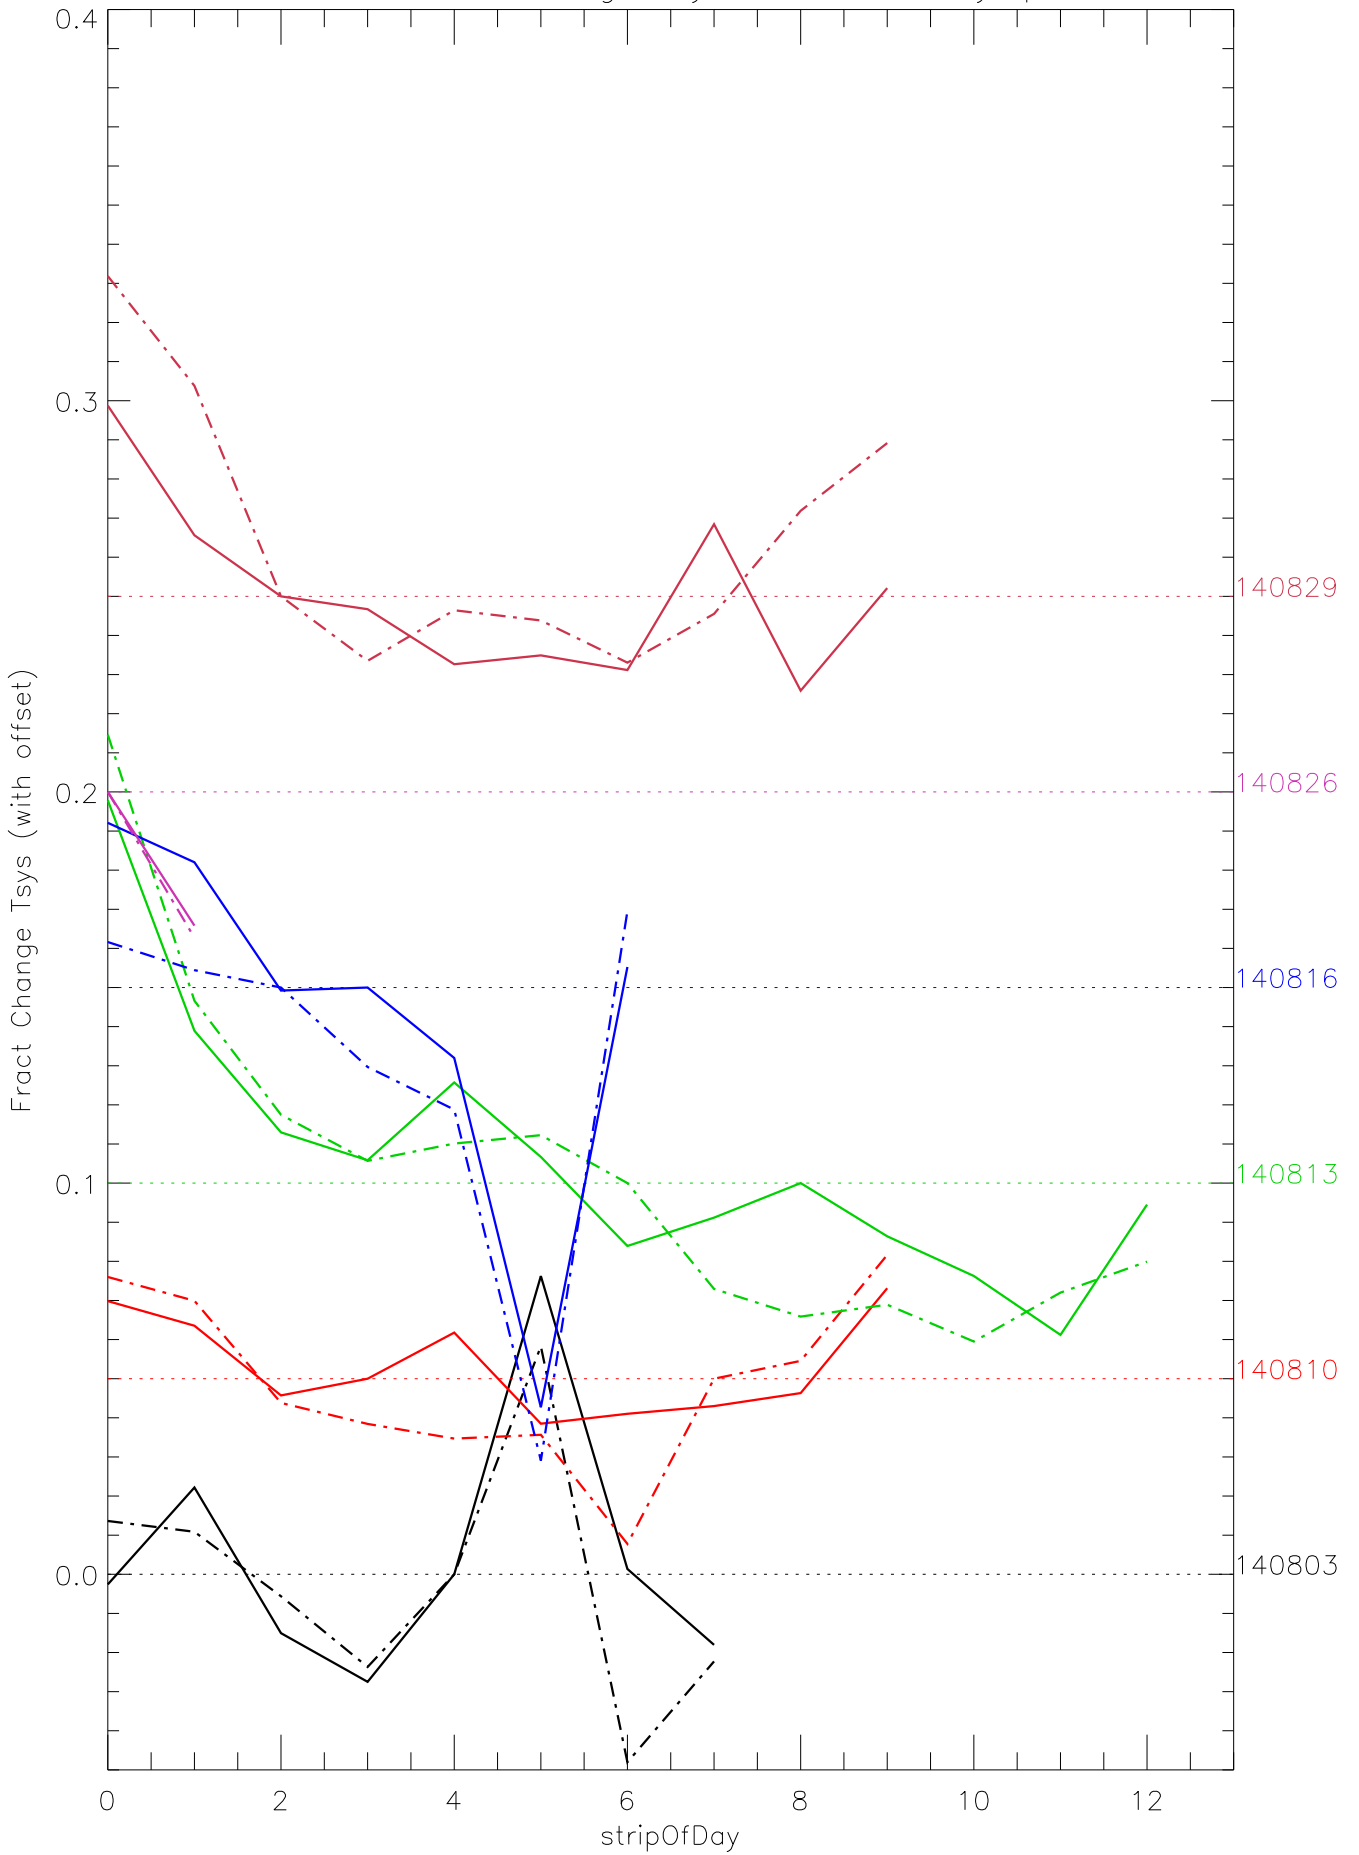

a2048 fractional change TsysK for each day. pixel:0

a2048 fractional change TsysK for each day. pixel:1

a2048 fractional change TsysK for each day. pixel:2

a2048 fractional change TsysK for each day. pixel:3

a2048 fractional change TsysK for each day. pixel:4

a2048 fractional change TsysK for each day. pixel:5

a2048 fractional change TsysK for each day. pixel:6