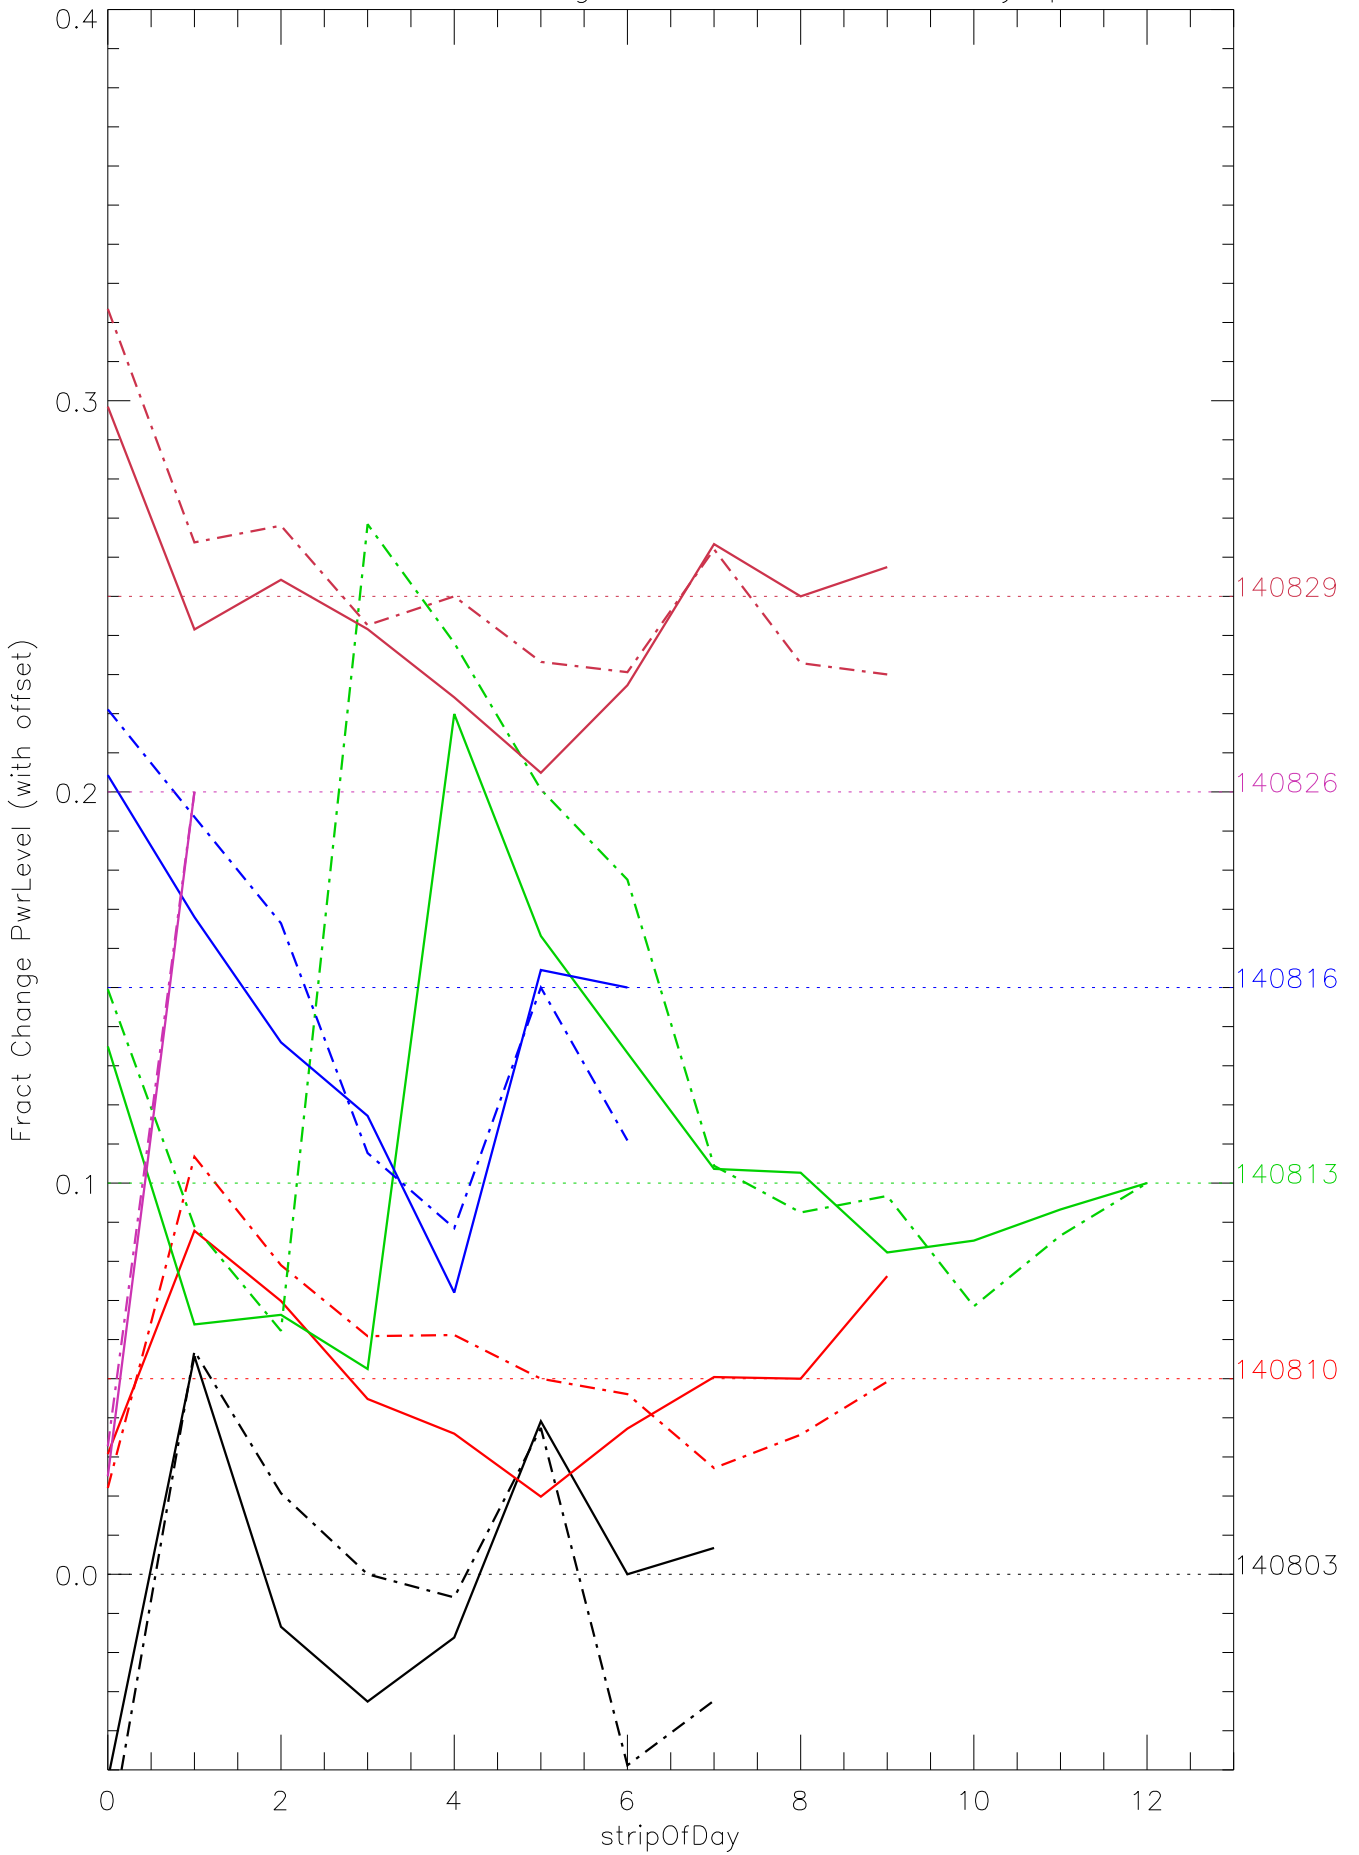

a2048 fractional change PwrLevel for each day. pixel:0

a2048 fractional change PwrLevel for each day. pixel:1

a2048 fractional change PwrLevel for each day. pixel:2

a2048 fractional change PwrLevel for each day. pixel:3

a2048 fractional change PwrLevel for each day. pixel:4

a2048 fractional change PwrLevel for each day. pixel:5

a2048 fractional change PwrLevel for each day. pixel:6