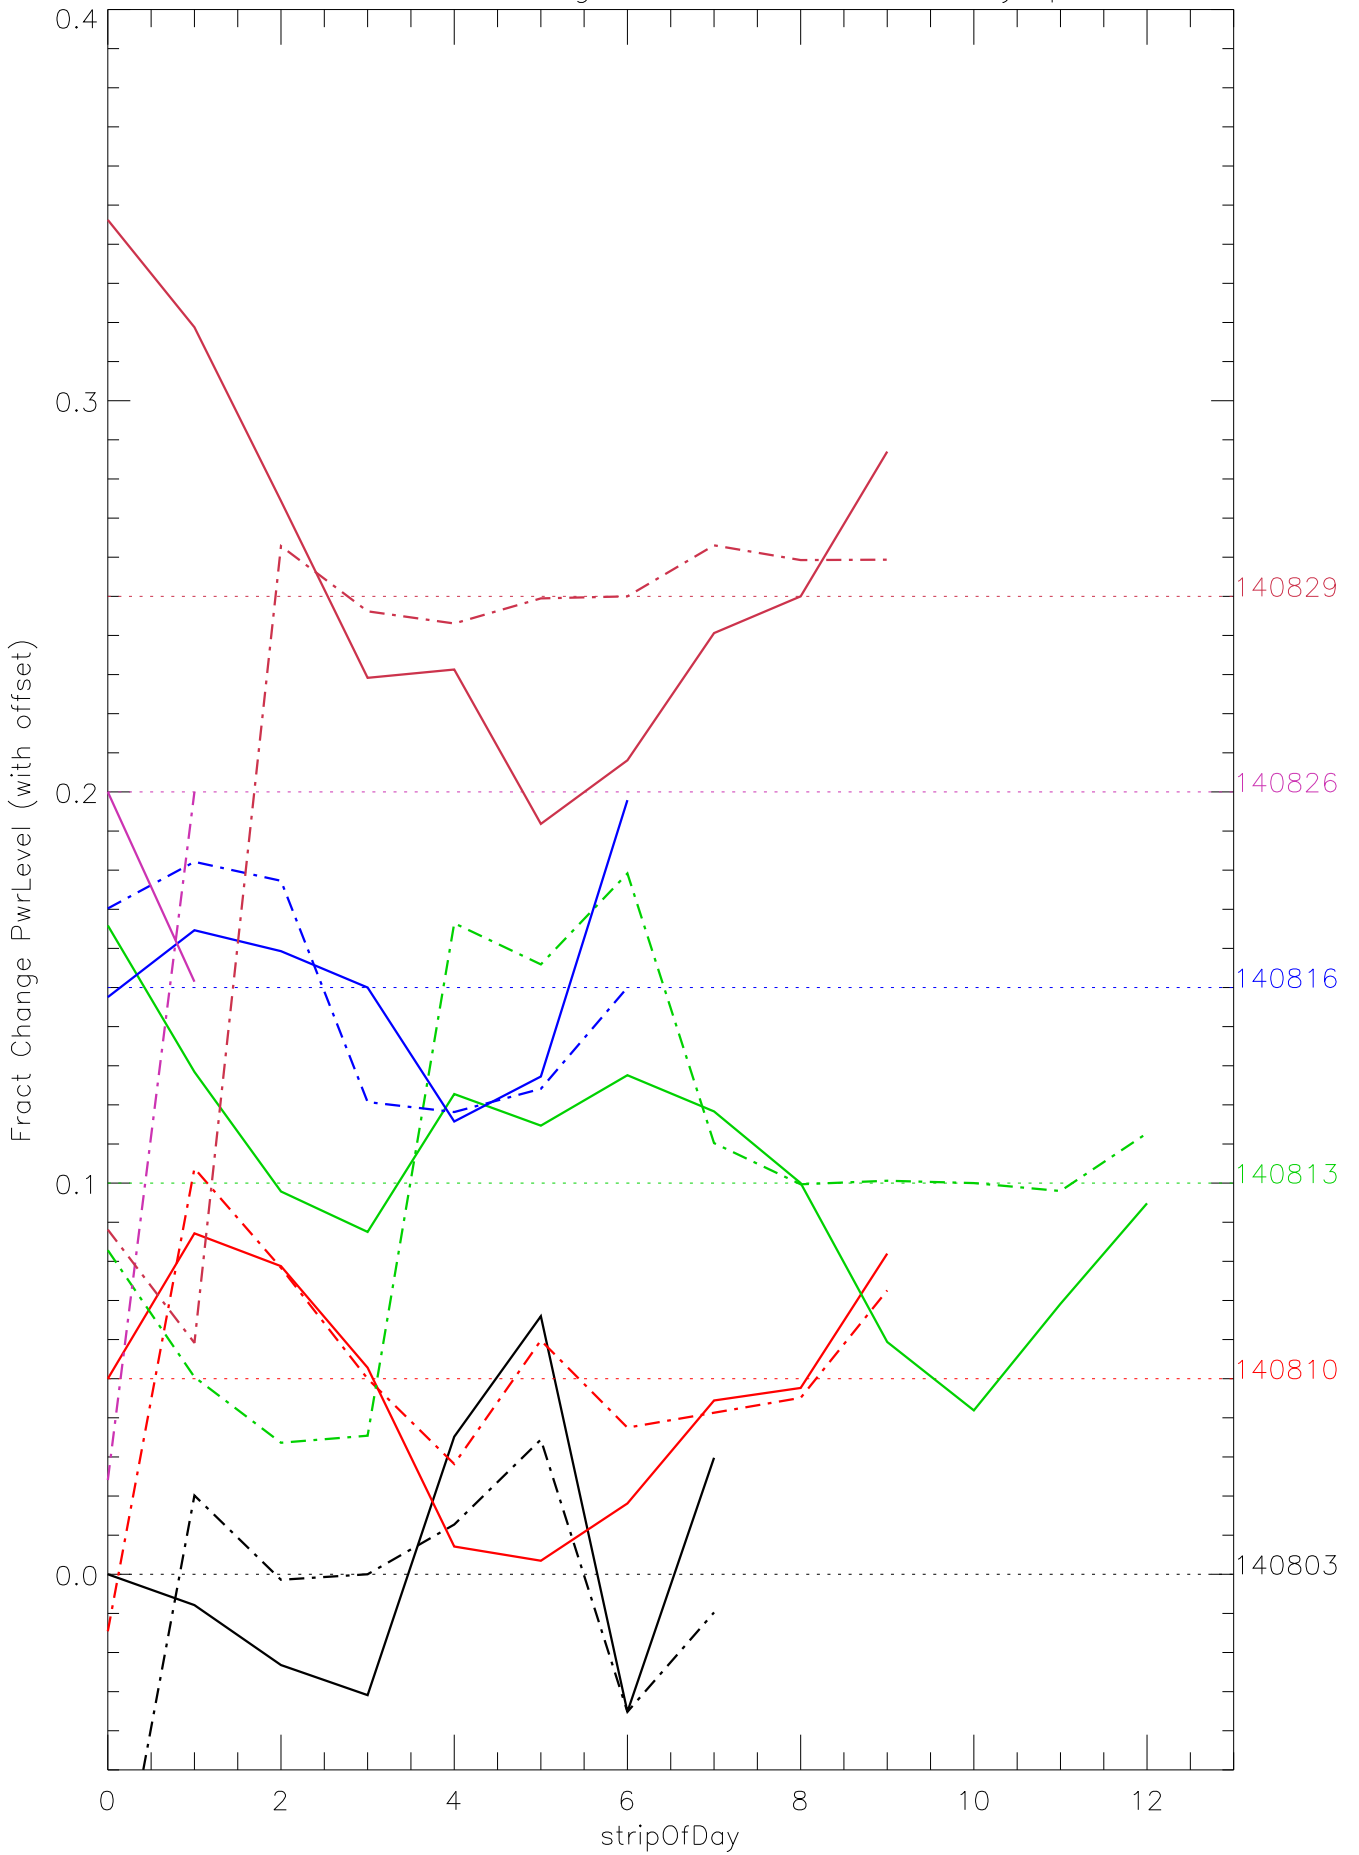

a2048 fractional change PwrLevel for each day. pixel:0

a2048 fractional change PwrLevel for each day. pixel:1

a2048 fractional change PwrLevel for each day. pixel:2

a2048 fractional change PwrLevel for each day. pixel:3

a2048 fractional change PwrLevel for each day. pixel:4

a2048 fractional change PwrLevel for each day. pixel:5

a2048 fractional change PwrLevel for each day. pixel:6