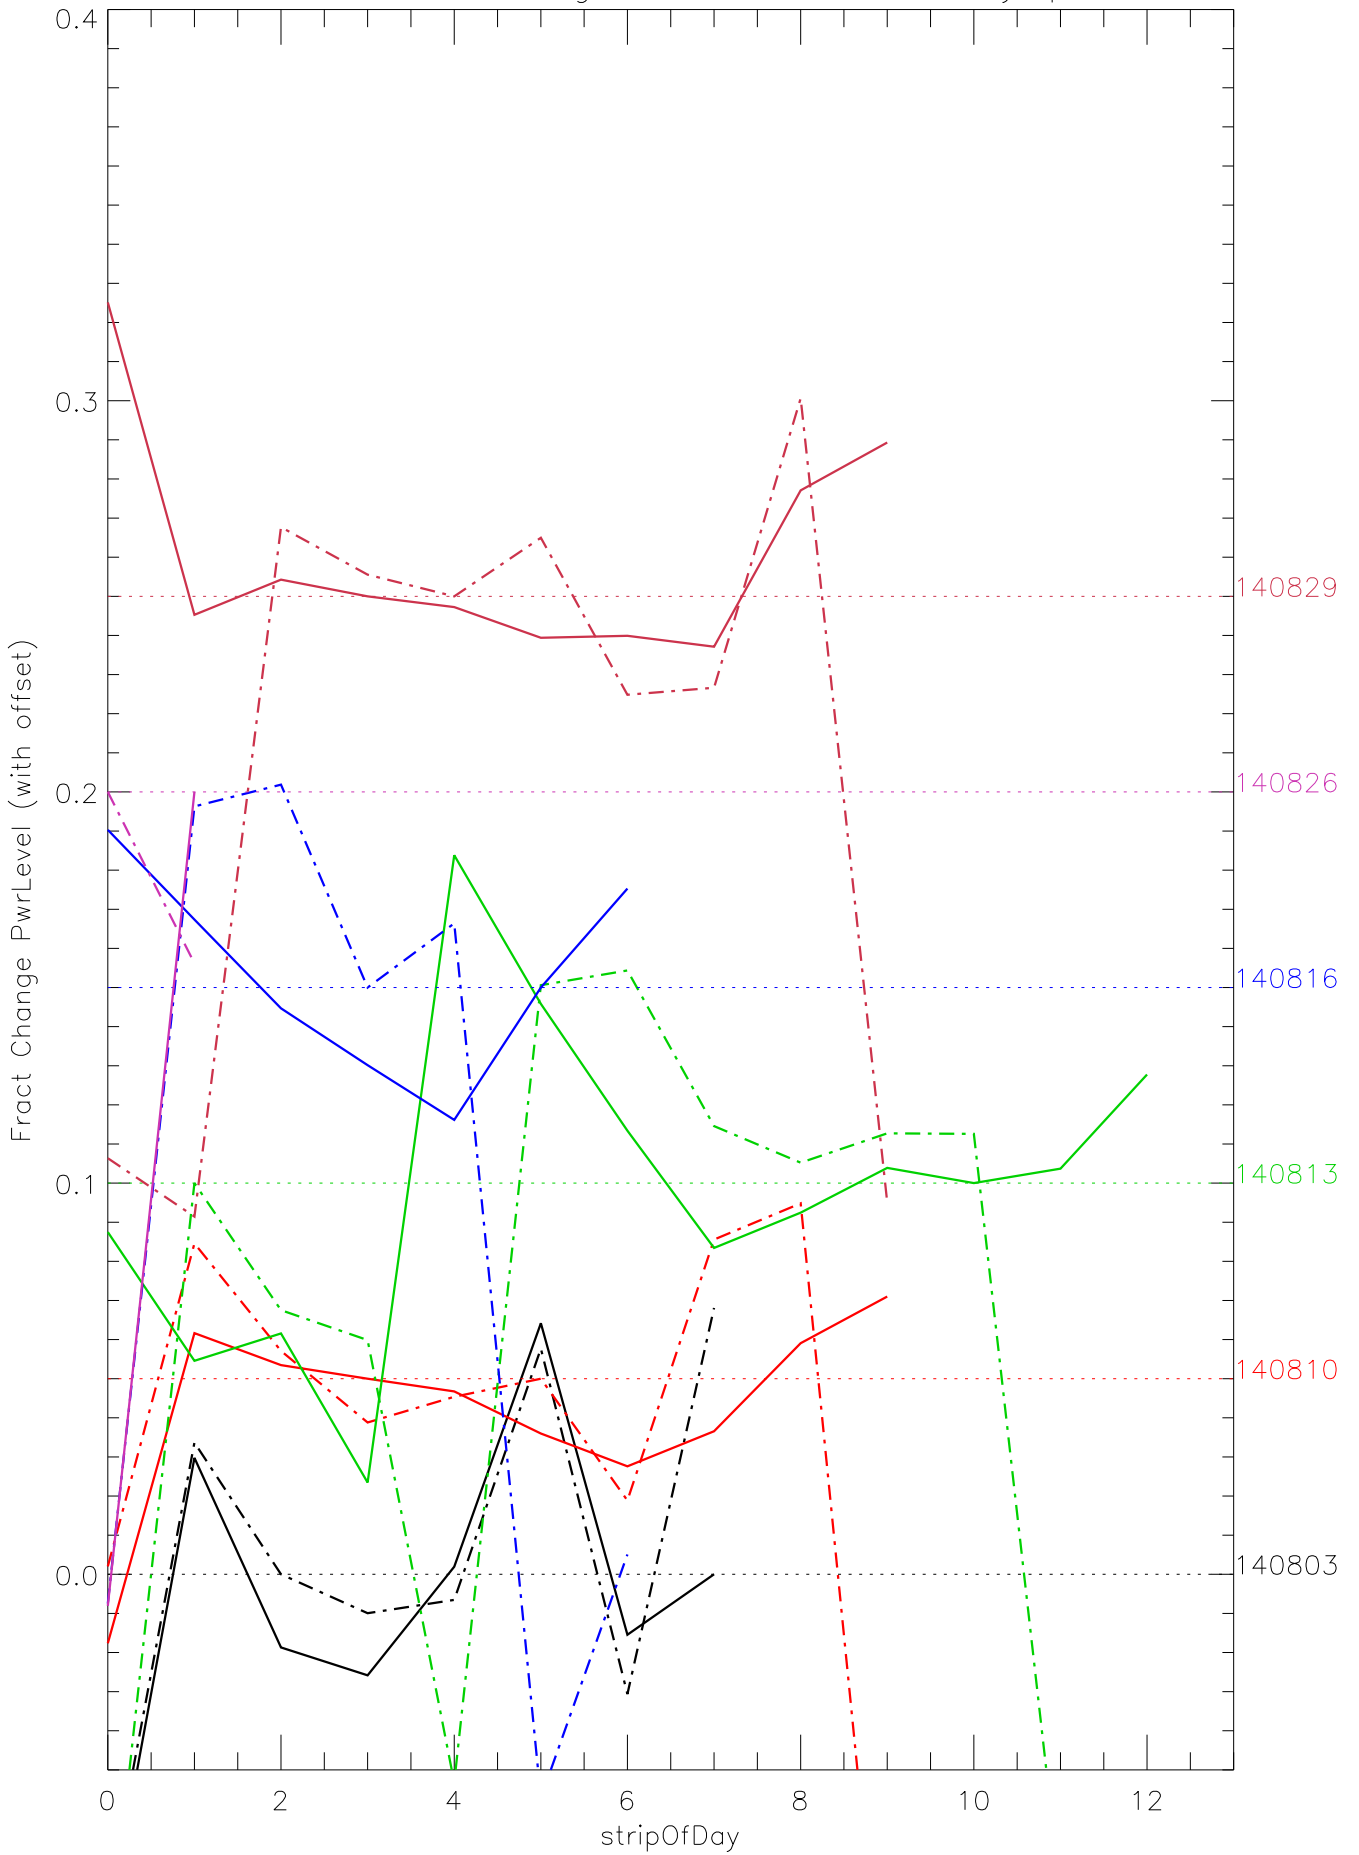

a2048 fractional change PwrLevel for each day. pixel:0

a2048 fractional change PwrLevel for each day. pixel:1

a2048 fractional change PwrLevel for each day. pixel:2

a2048 fractional change PwrLevel for each day. pixel:3

a2048 fractional change PwrLevel for each day. pixel:4

a2048 fractional change PwrLevel for each day. pixel:5

a2048 fractional change PwrLevel for each day. pixel:6