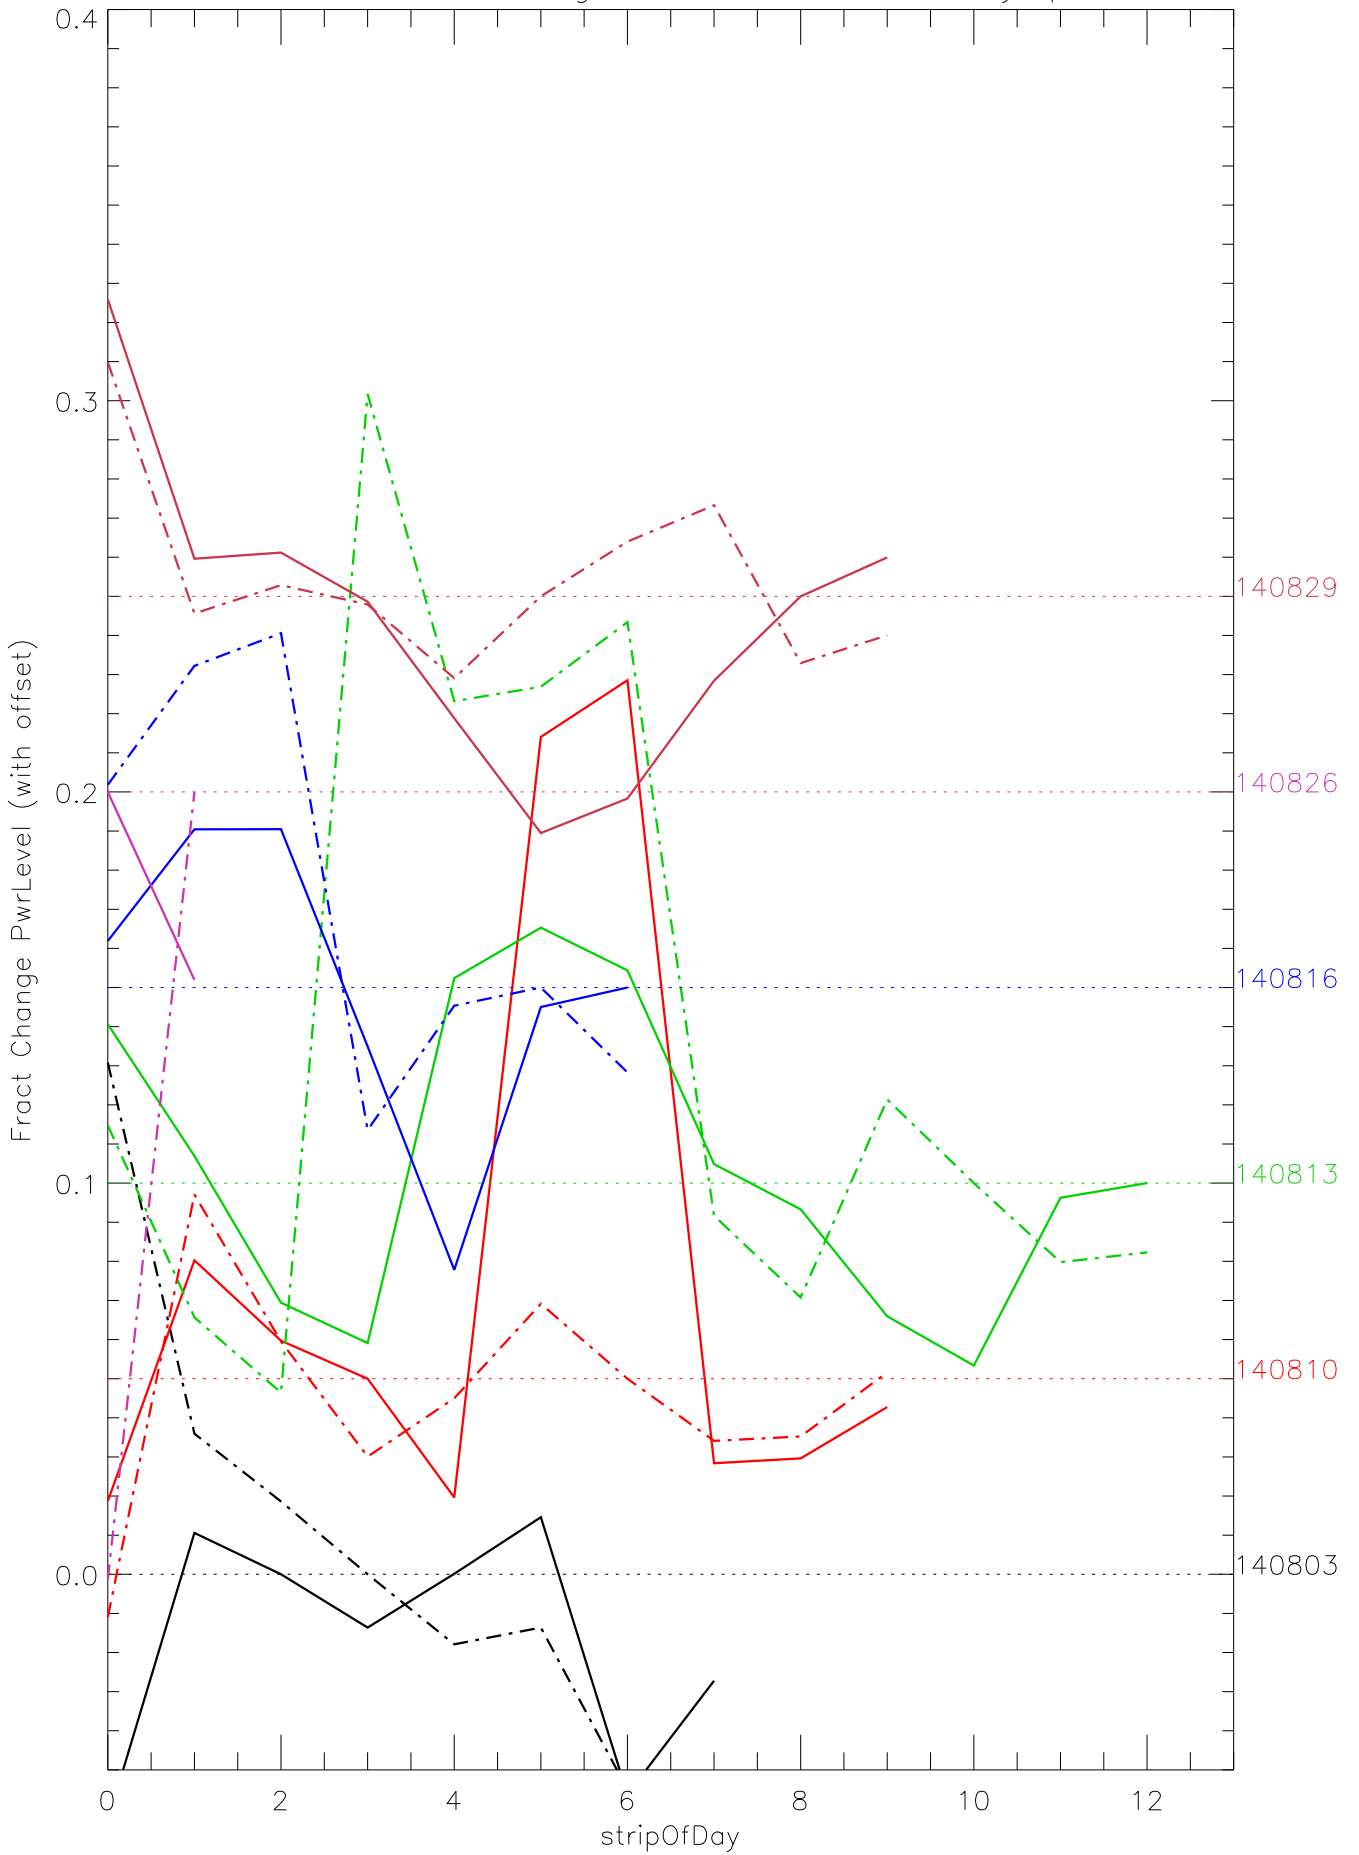

a2048 fractional change PwrLevel for each day. pixel:0

a2048 fractional change PwrLevel for each day. pixel:1

a2048 fractional change PwrLevel for each day. pixel:2

a2048 fractional change PwrLevel for each day. pixel:3

a2048 fractional change PwrLevel for each day. pixel:4

a2048 fractional change PwrLevel for each day. pixel:5

a2048 fractional change PwrLevel for each day. pixel:6