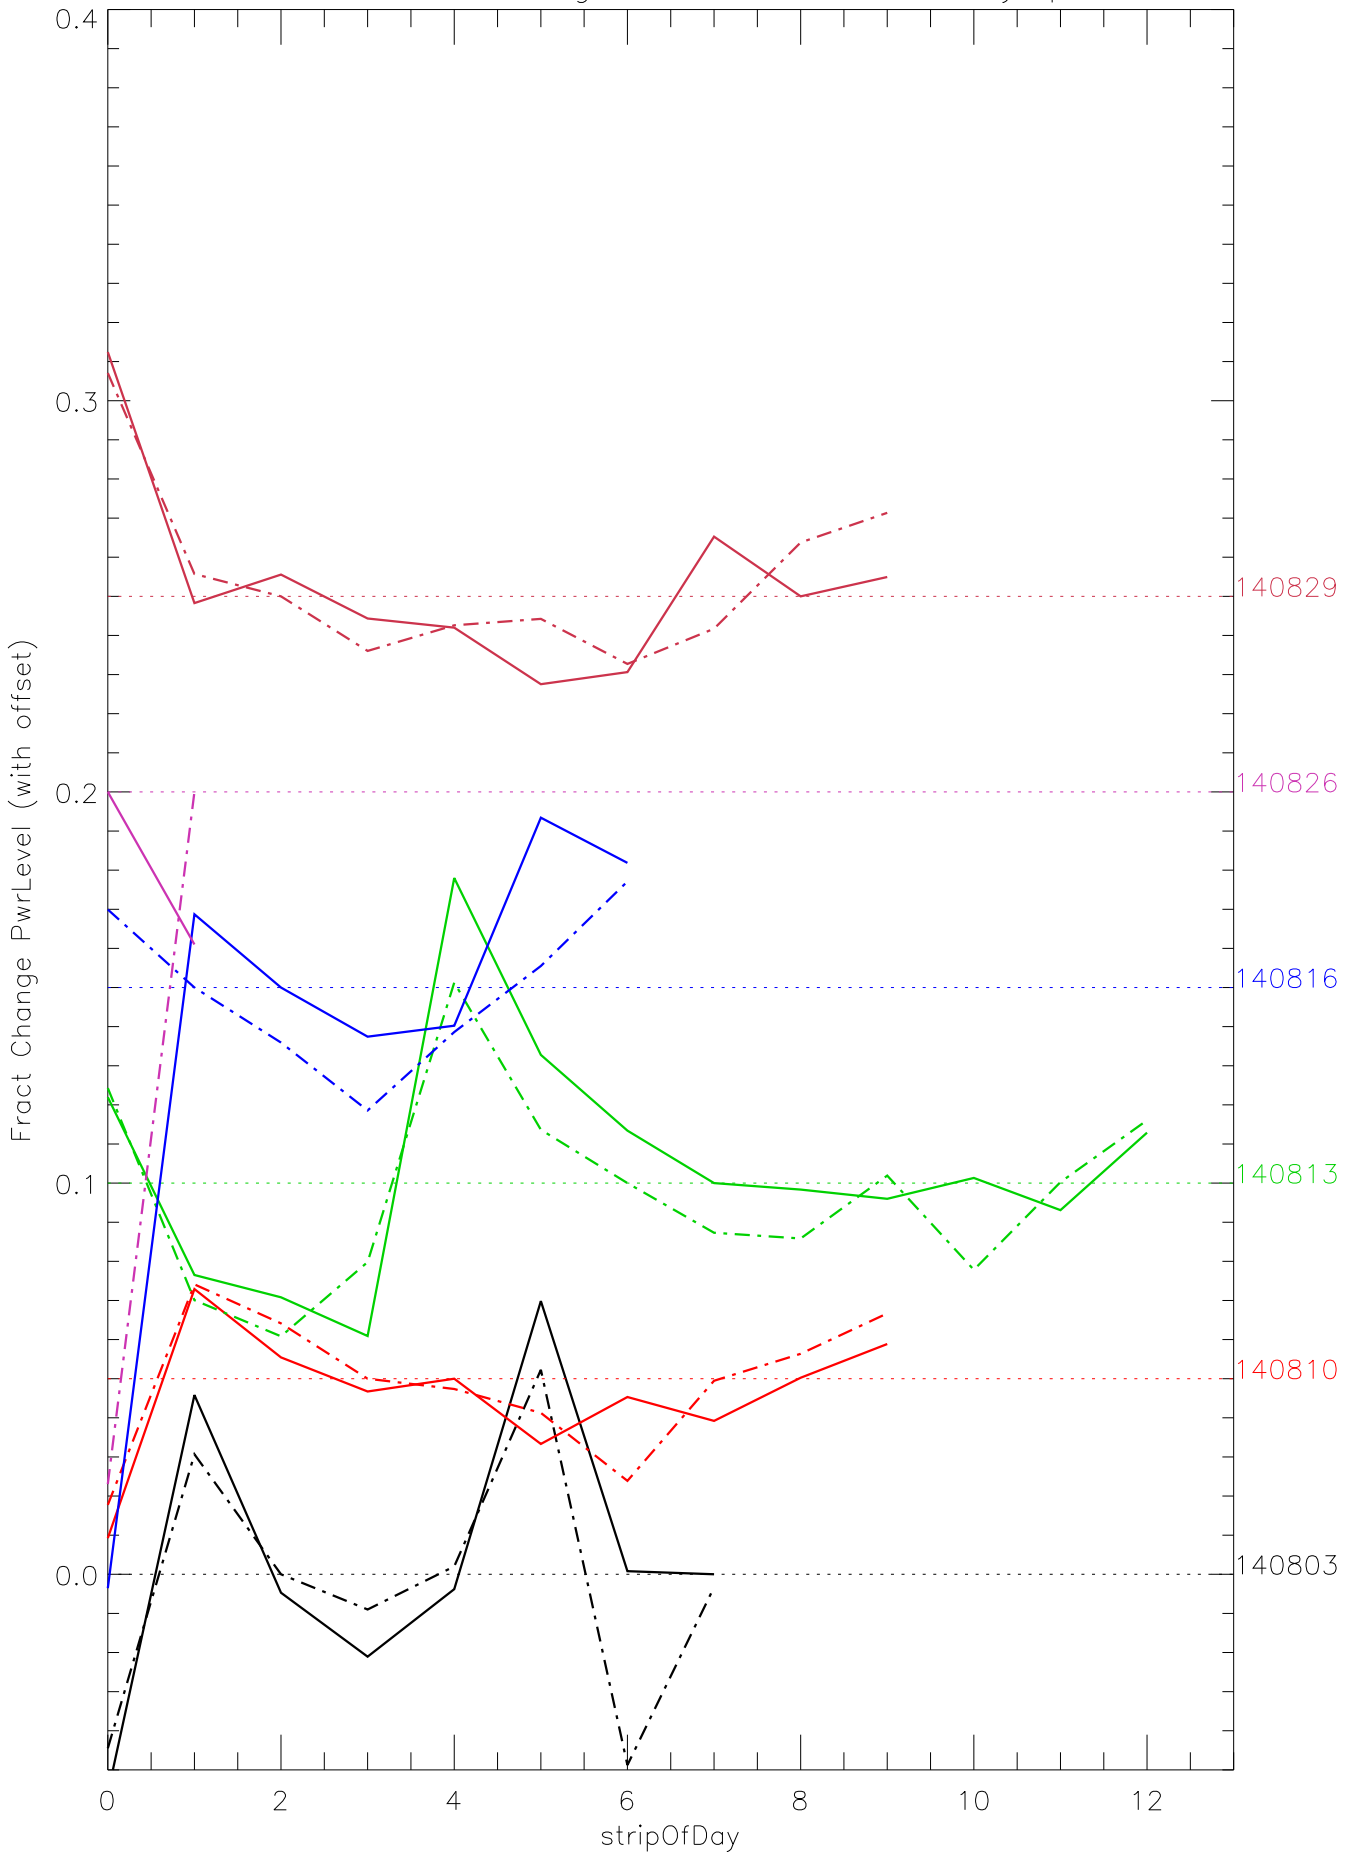

a2048 fractional change PwrLevel for each day. pixel:0

a2048 fractional change PwrLevel for each day. pixel:1

a2048 fractional change PwrLevel for each day. pixel:2

a2048 fractional change PwrLevel for each day. pixel:3

a2048 fractional change PwrLevel for each day. pixel:4

a2048 fractional change PwrLevel for each day. pixel:5

a2048 fractional change PwrLevel for each day. pixel:6