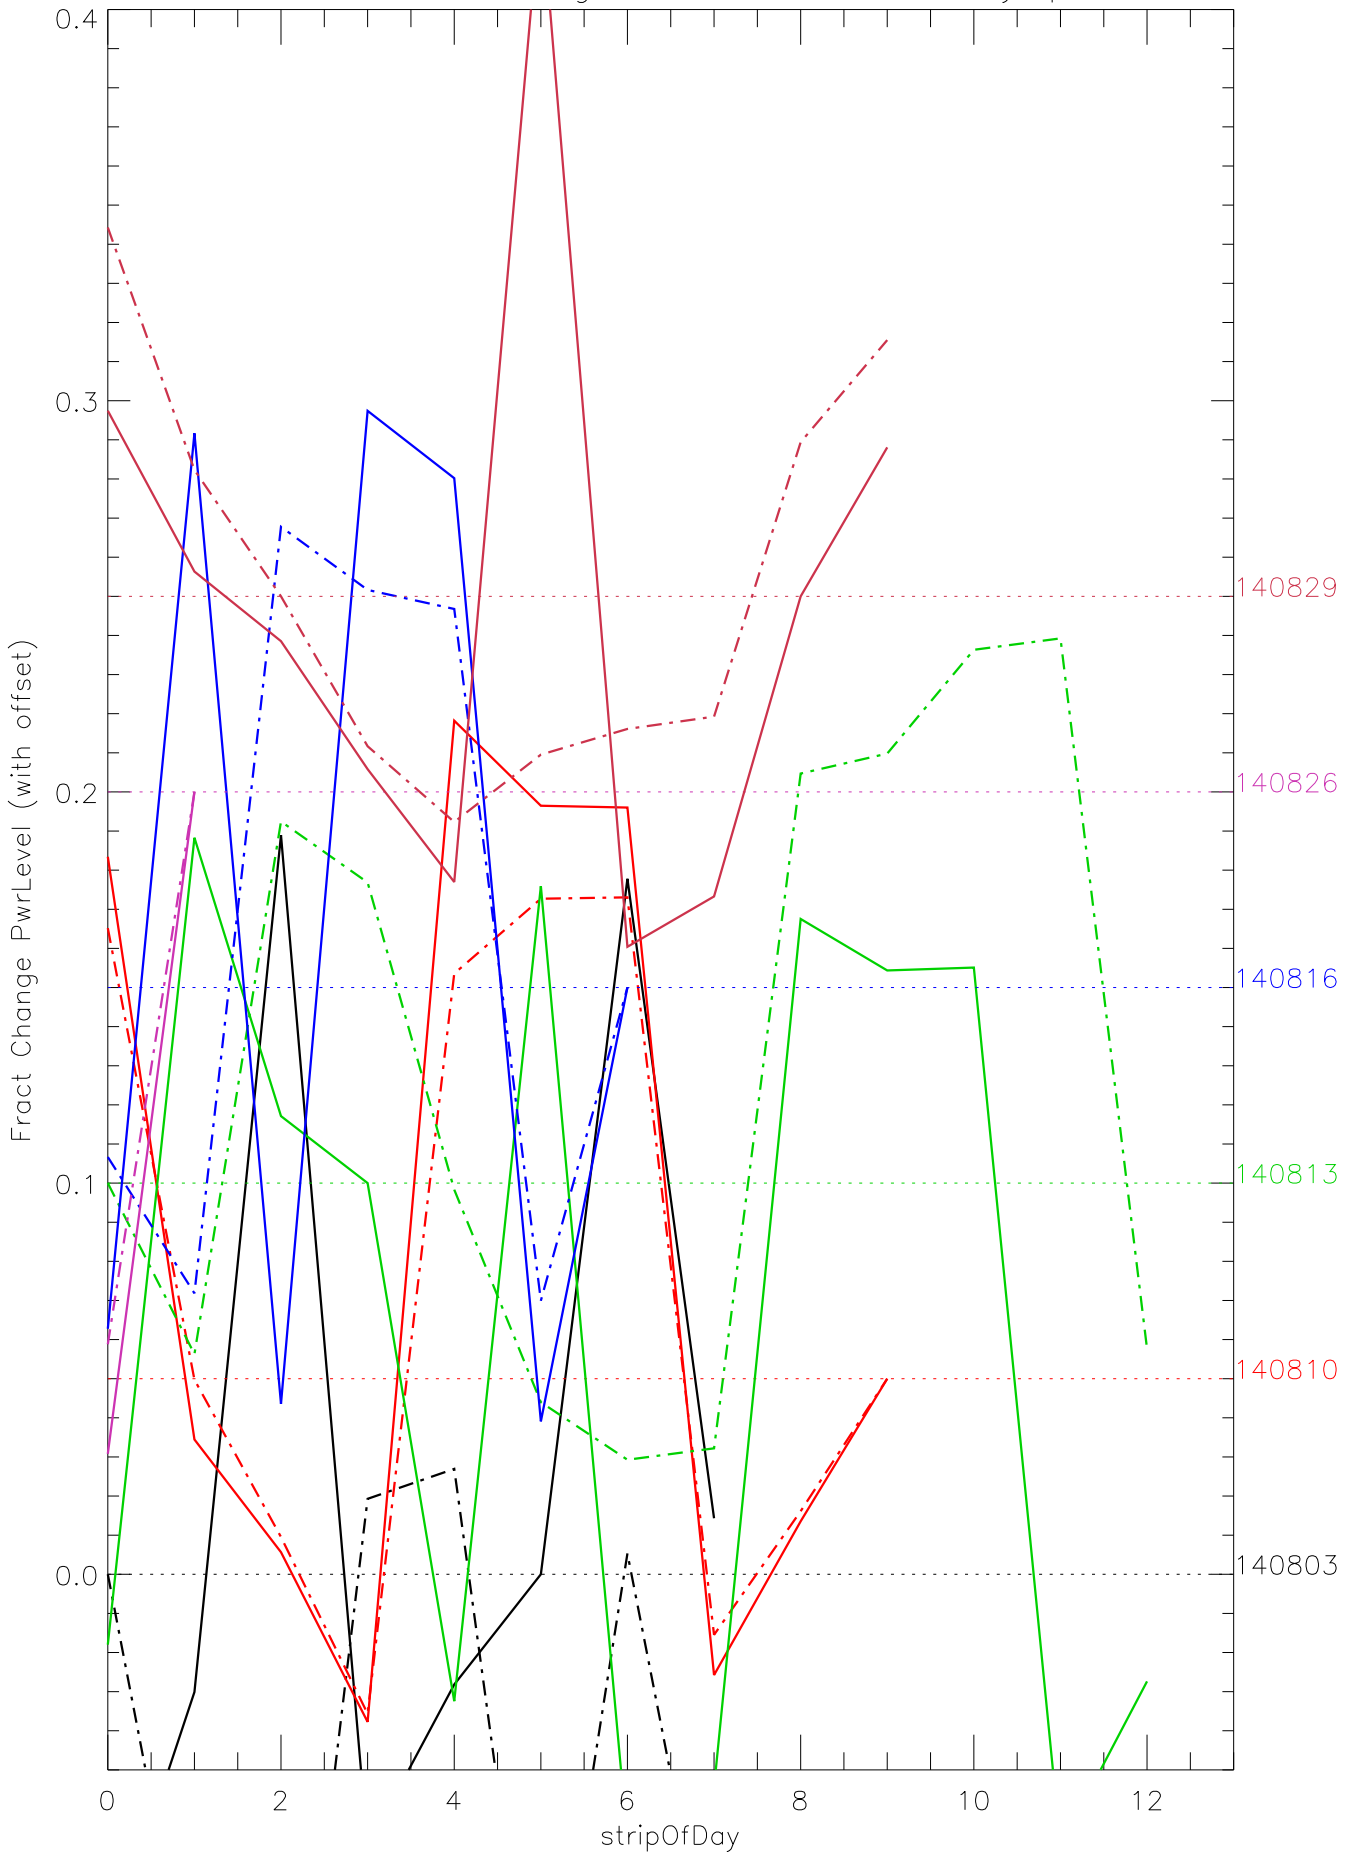

a2048 fractional change PwrLevel for each day. pixel:0

a2048 fractional change PwrLevel for each day. pixel:1

a2048 fractional change PwrLevel for each day. pixel:2

a2048 fractional change PwrLevel for each day. pixel:3

a2048 fractional change PwrLevel for each day. pixel:4

a2048 fractional change PwrLevel for each day. pixel:5

a2048 fractional change PwrLevel for each day. pixel:6