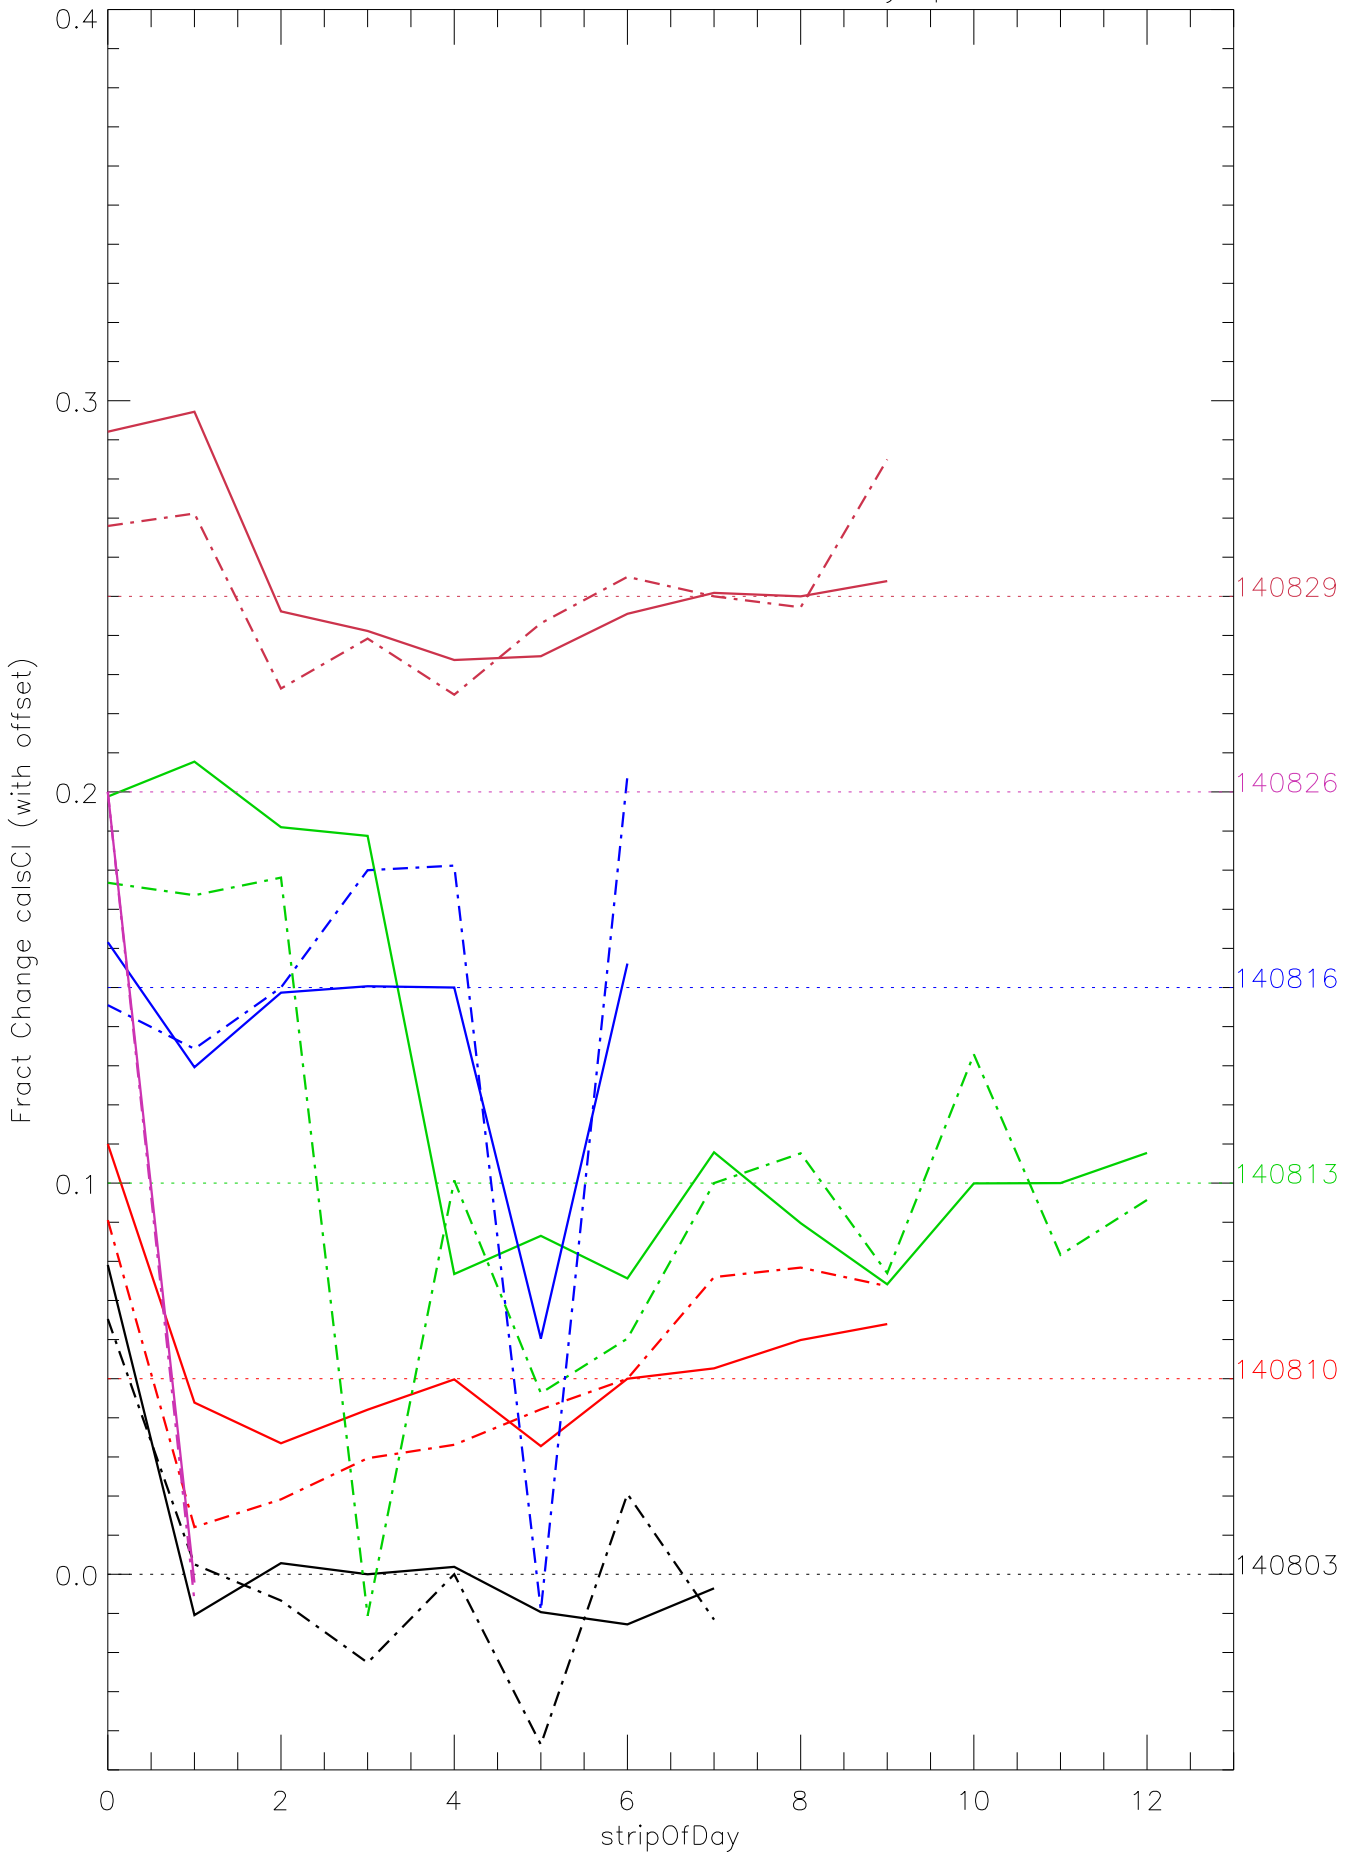

a2048 calsci factors for each day. pixel:0

a2048 calsci factors for each day. pixel:1

a2048 calsci factors for each day. pixel:2

a2048 calsci factors for each day. pixel:3

a2048 calsci factors for each day. pixel:4

a2048 calsci factors for each day. pixel:5

a2048 calsci factors for each day. pixel:6