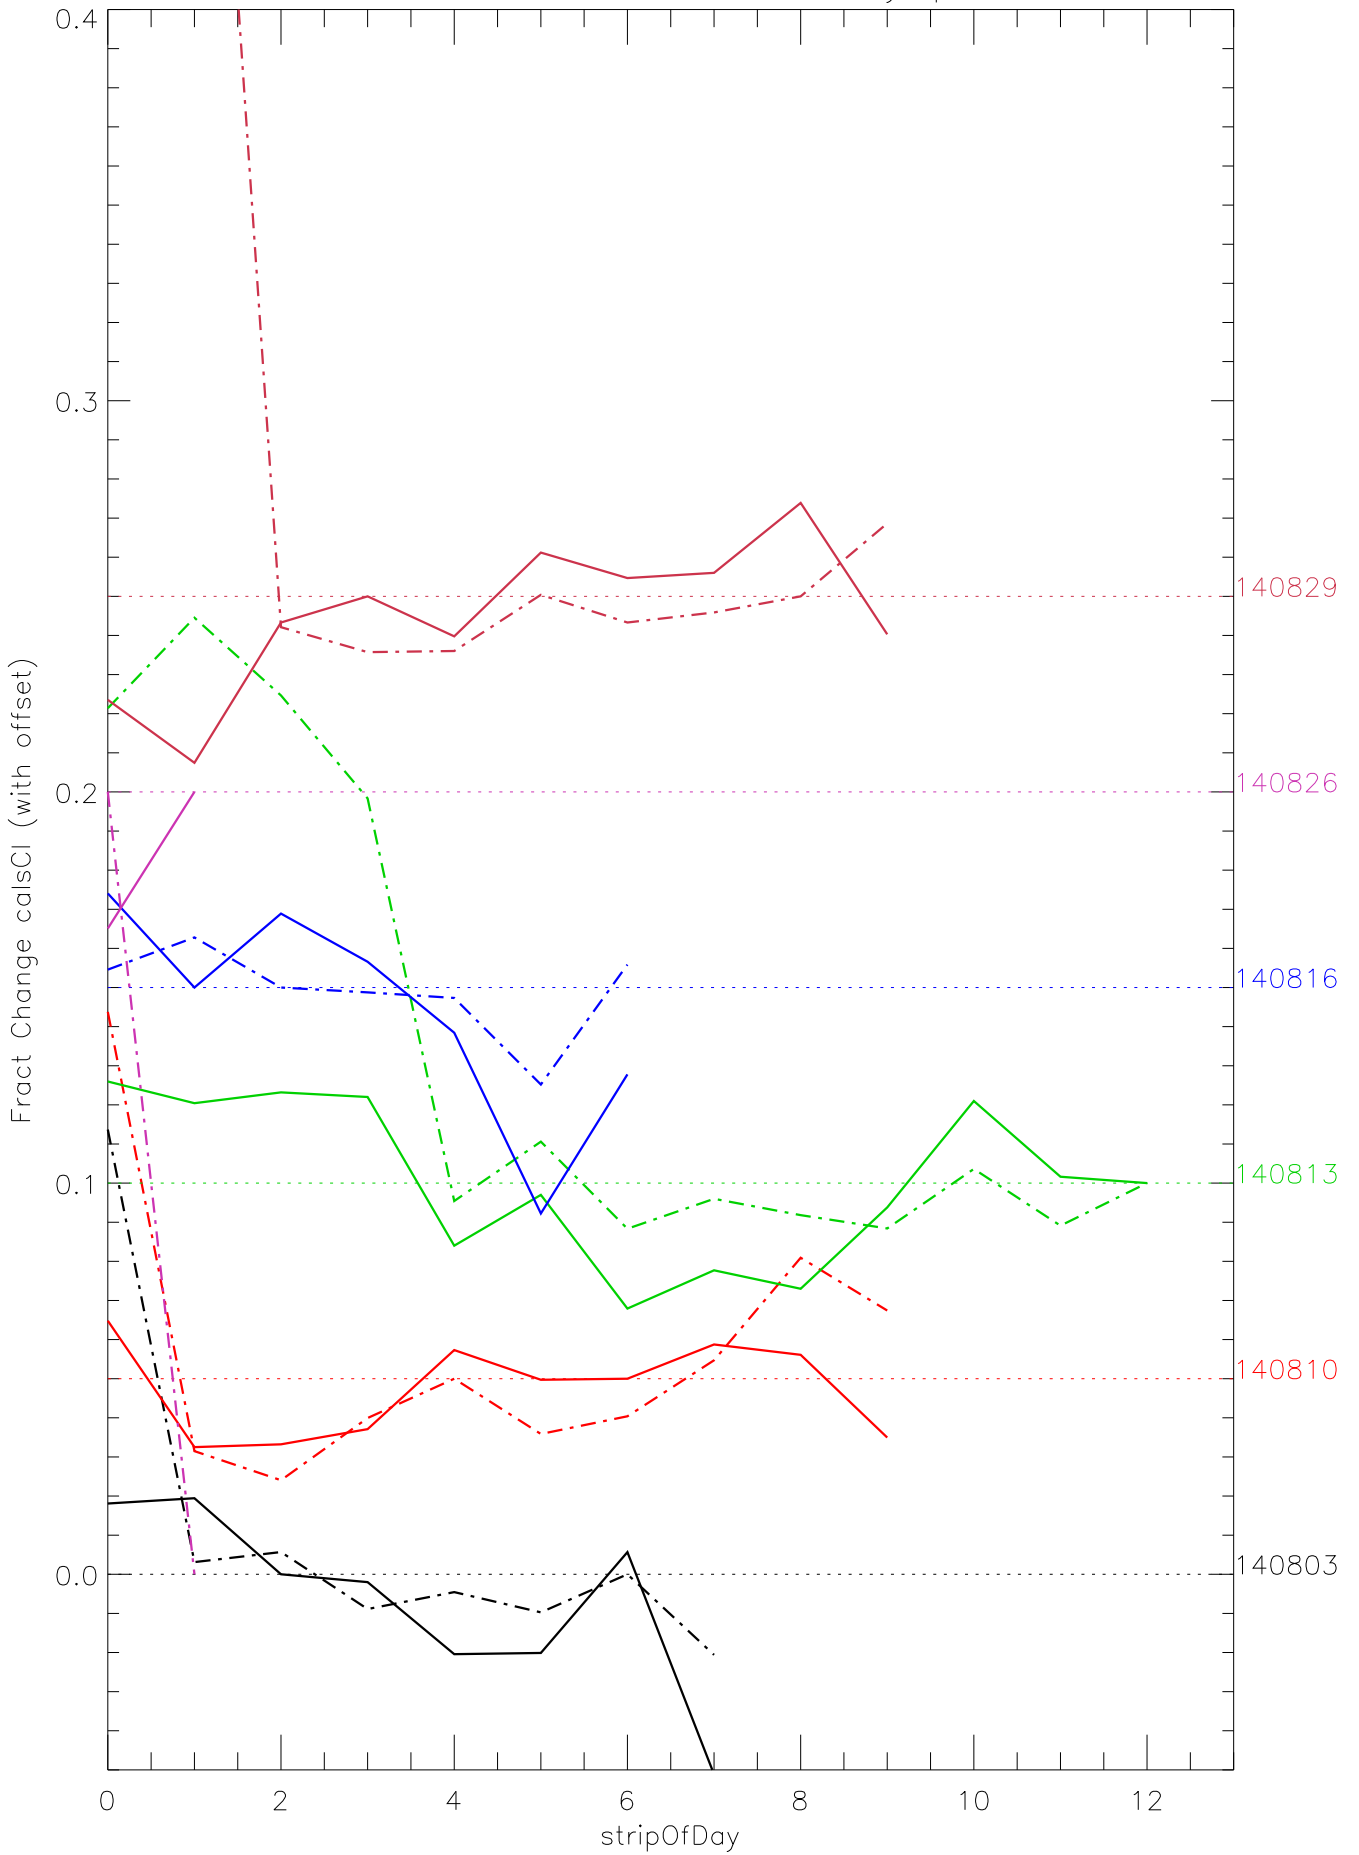

a2048 calsci factors for each day. pixel:0

a2048 calsci factors for each day. pixel:1

a2048 calsci factors for each day. pixel:2

a2048 calsci factors for each day. pixel:3

a2048 calsci factors for each day. pixel:4

a2048 calsci factors for each day. pixel:5

a2048 calsci factors for each day. pixel:6