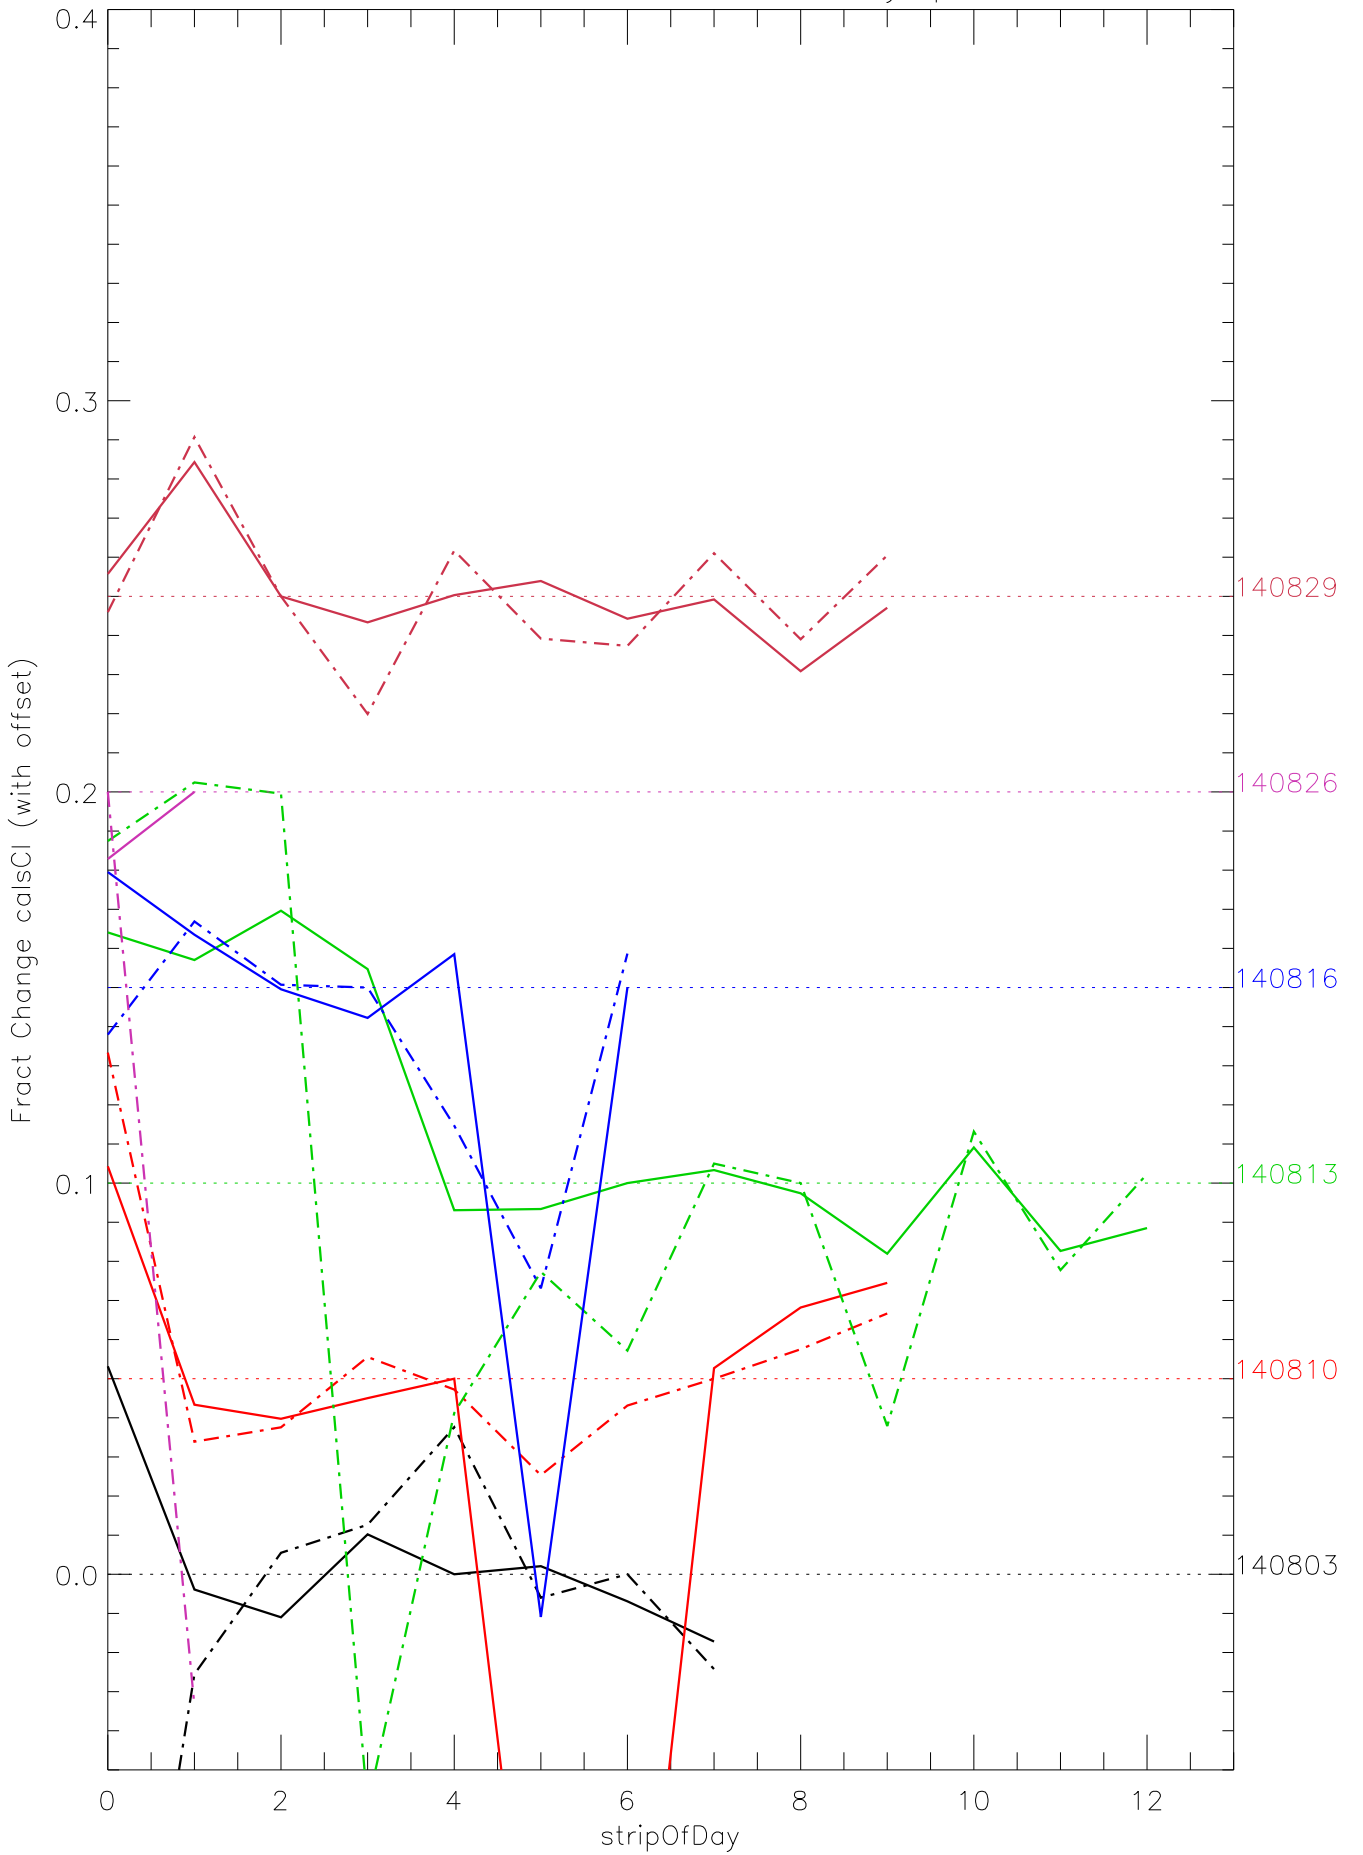

a2048 calsci factors for each day. pixel:0

a2048 calsci factors for each day. pixel:1

a2048 calsci factors for each day. pixel:2

a2048 calsci factors for each day. pixel:3

a2048 calsci factors for each day. pixel:4

a2048 calsci factors for each day. pixel:5

a2048 calsci factors for each day. pixel:6