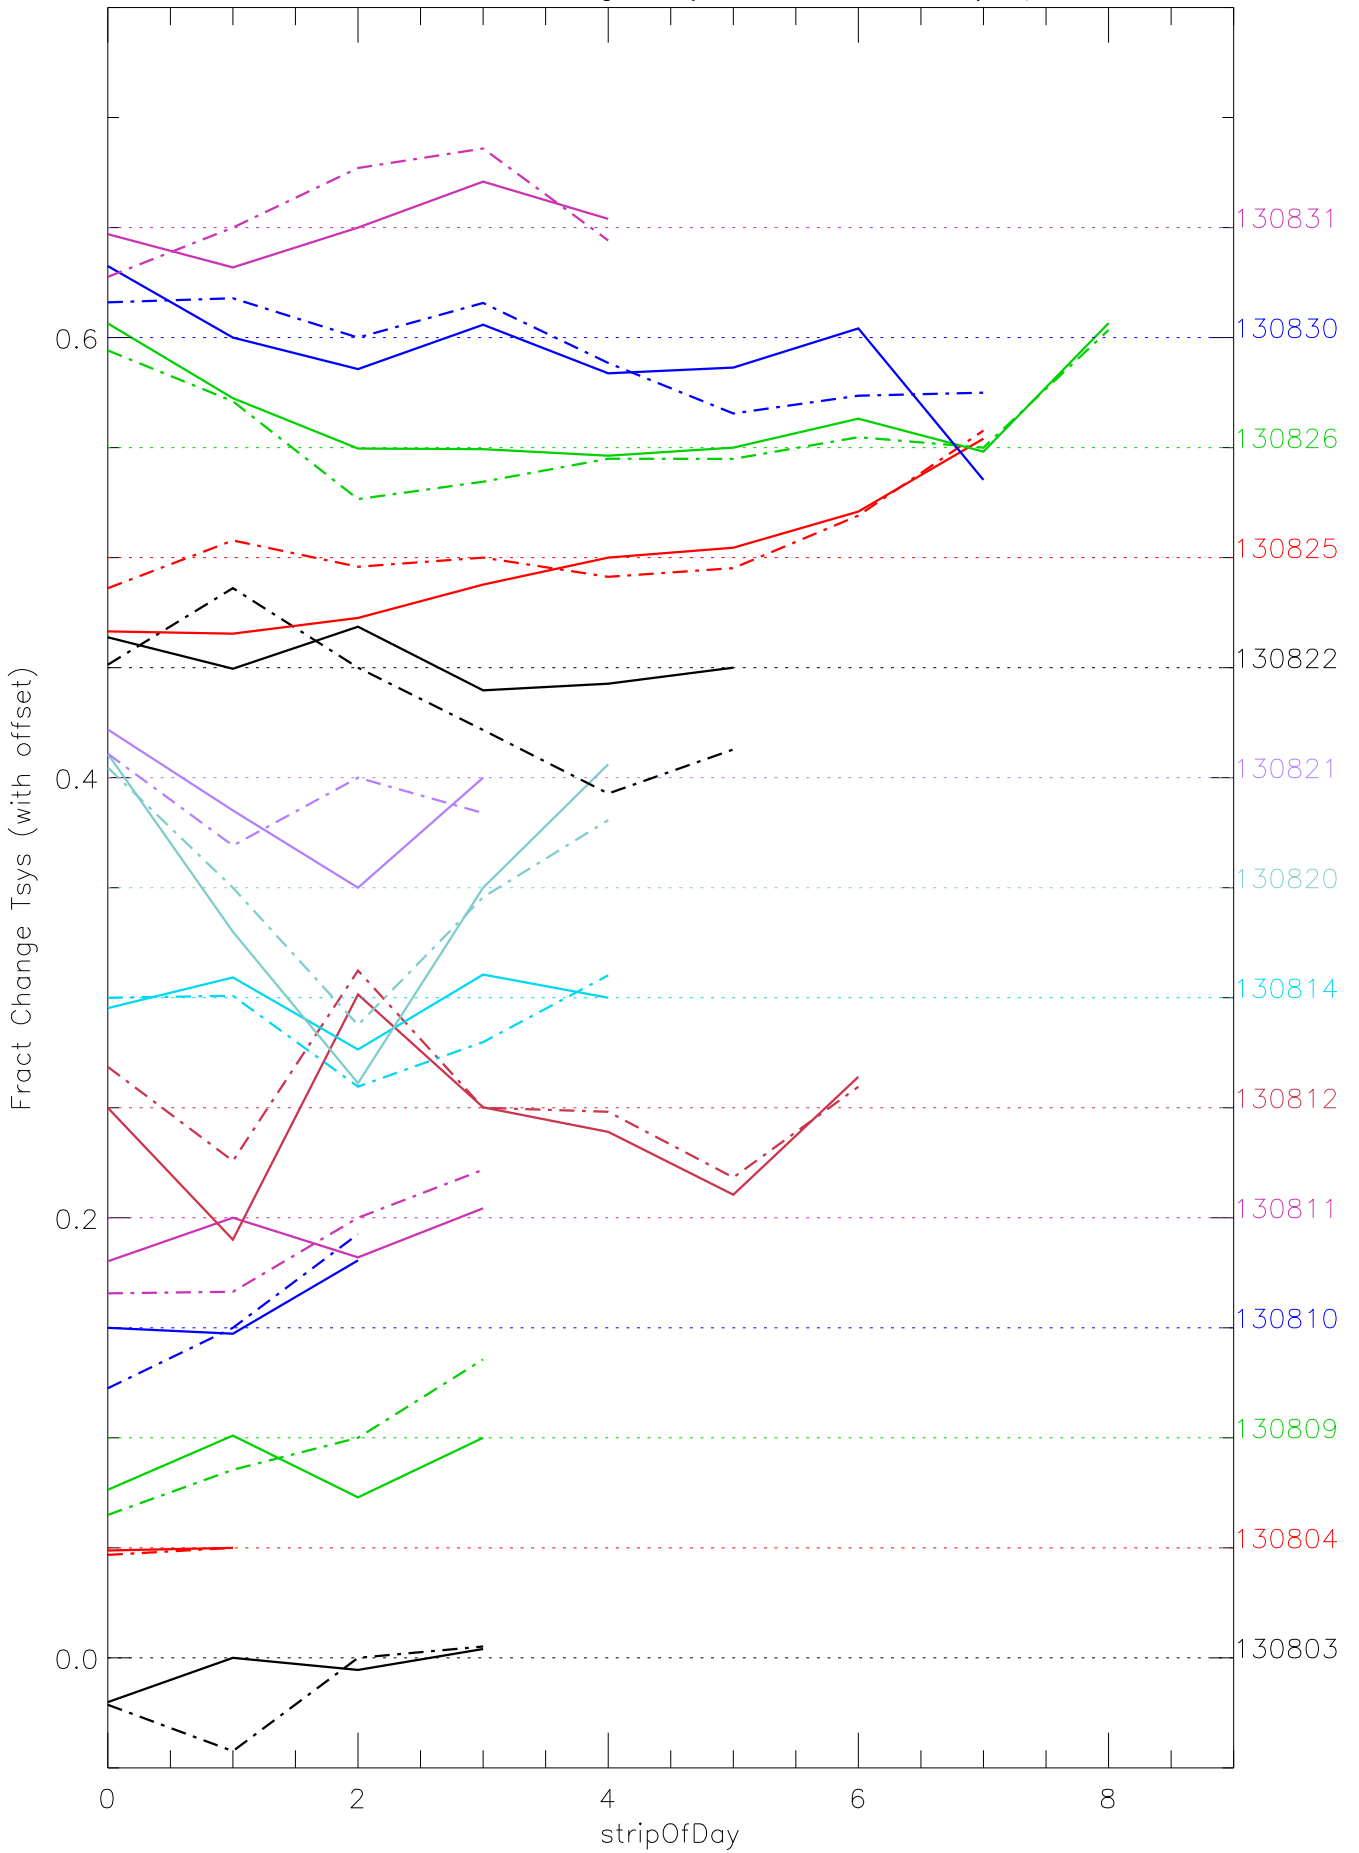

a2048 fractional change TsysK for each day. pixel:0

a2048 fractional change TsysK for each day. pixel:1

a2048 fractional change TsysK for each day. pixel:2

a2048 fractional change TsysK for each day. pixel:3

a2048 fractional change TsysK for each day. pixel:4

a2048 fractional change TsysK for each day. pixel:5