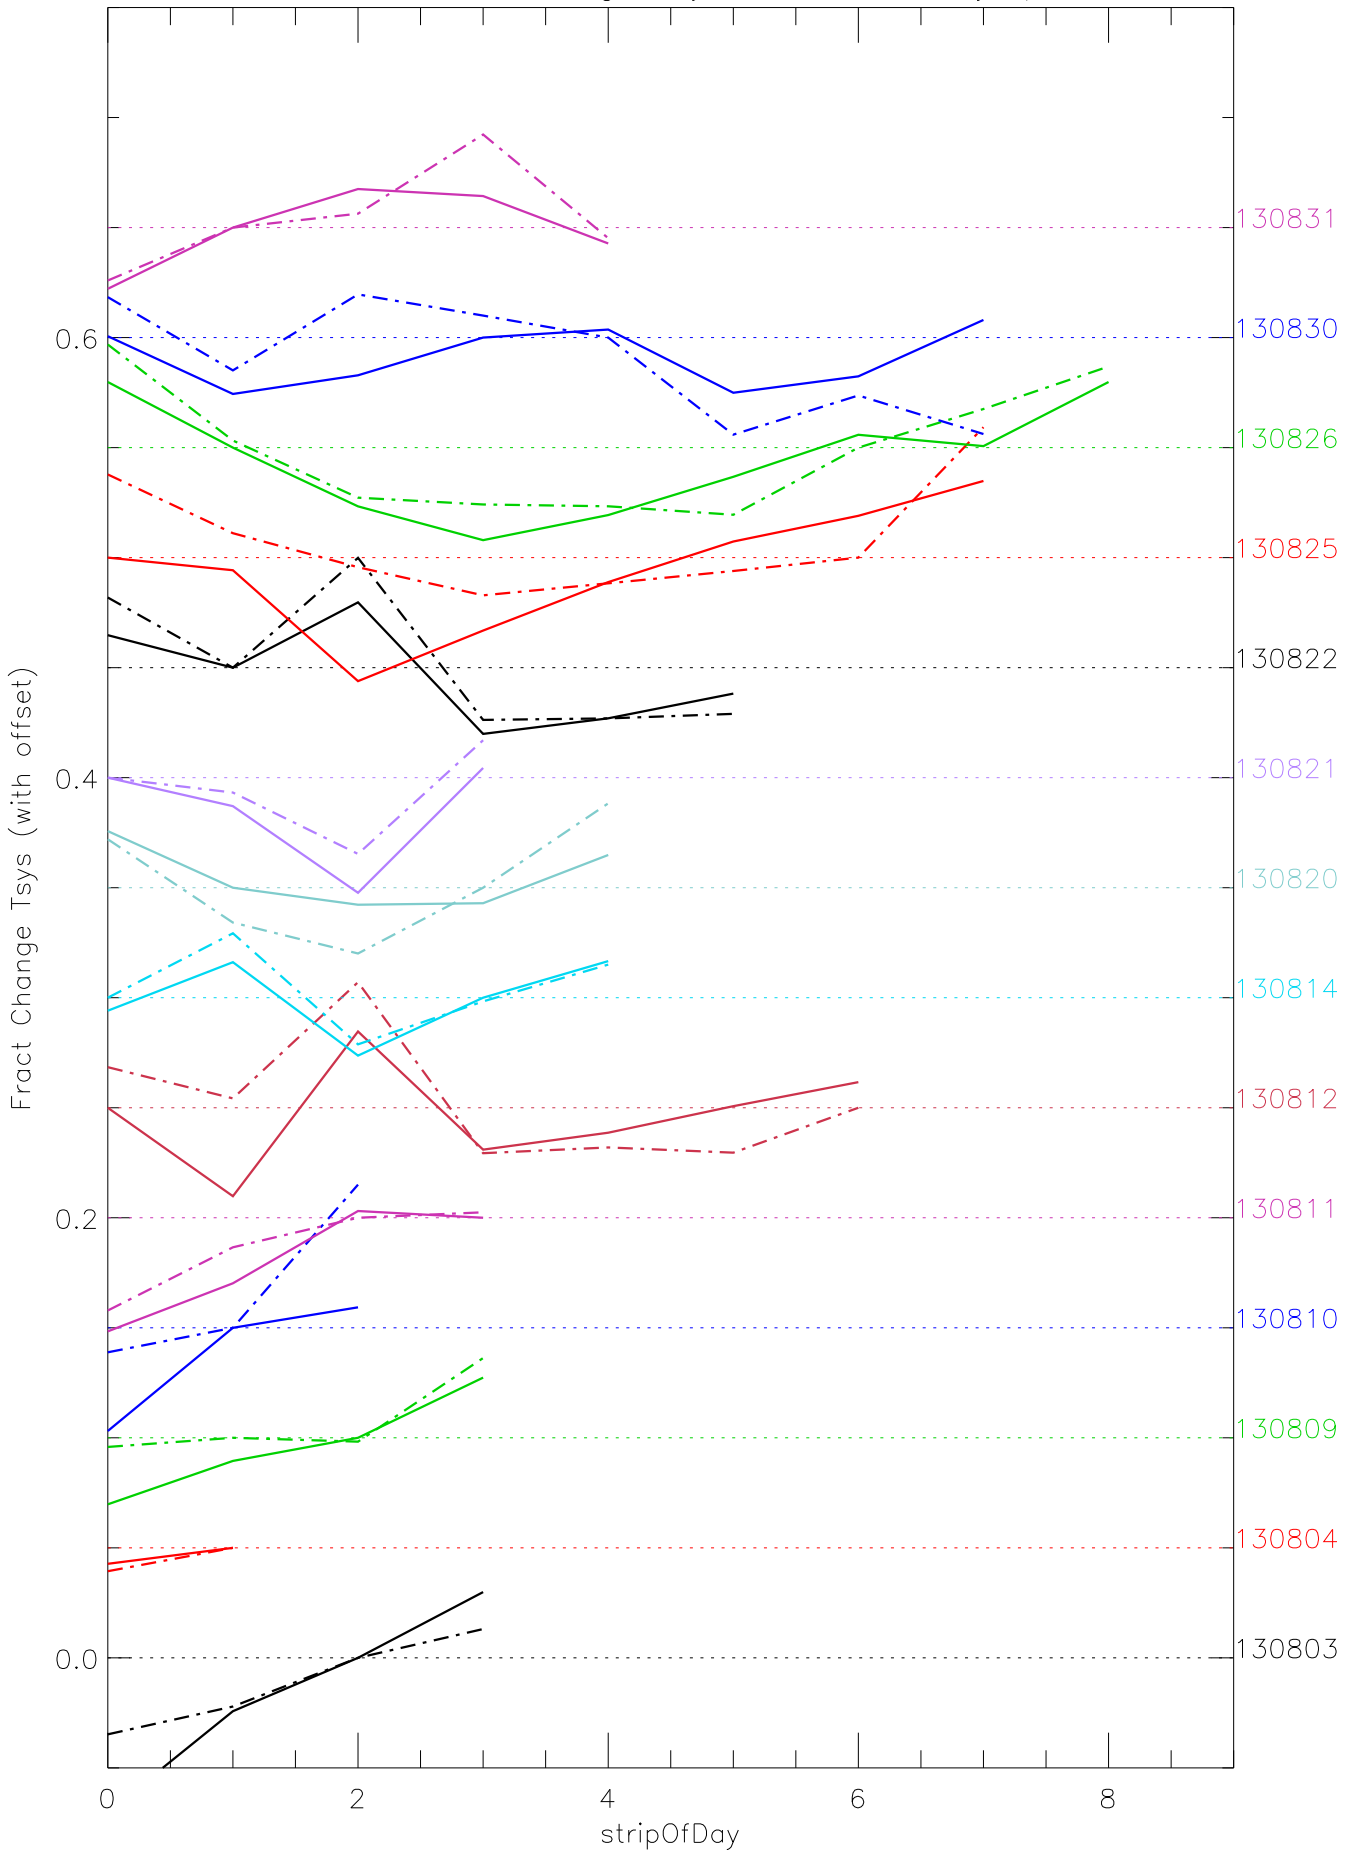

a2048 fractional change TsysK for each day. pixel:0

a2048 fractional change TsysK for each day. pixel:1

a2048 fractional change TsysK for each day. pixel:2

a2048 fractional change TsysK for each day. pixel:3

a2048 fractional change TsysK for each day. pixel:4

a2048 fractional change TsysK for each day. pixel:5