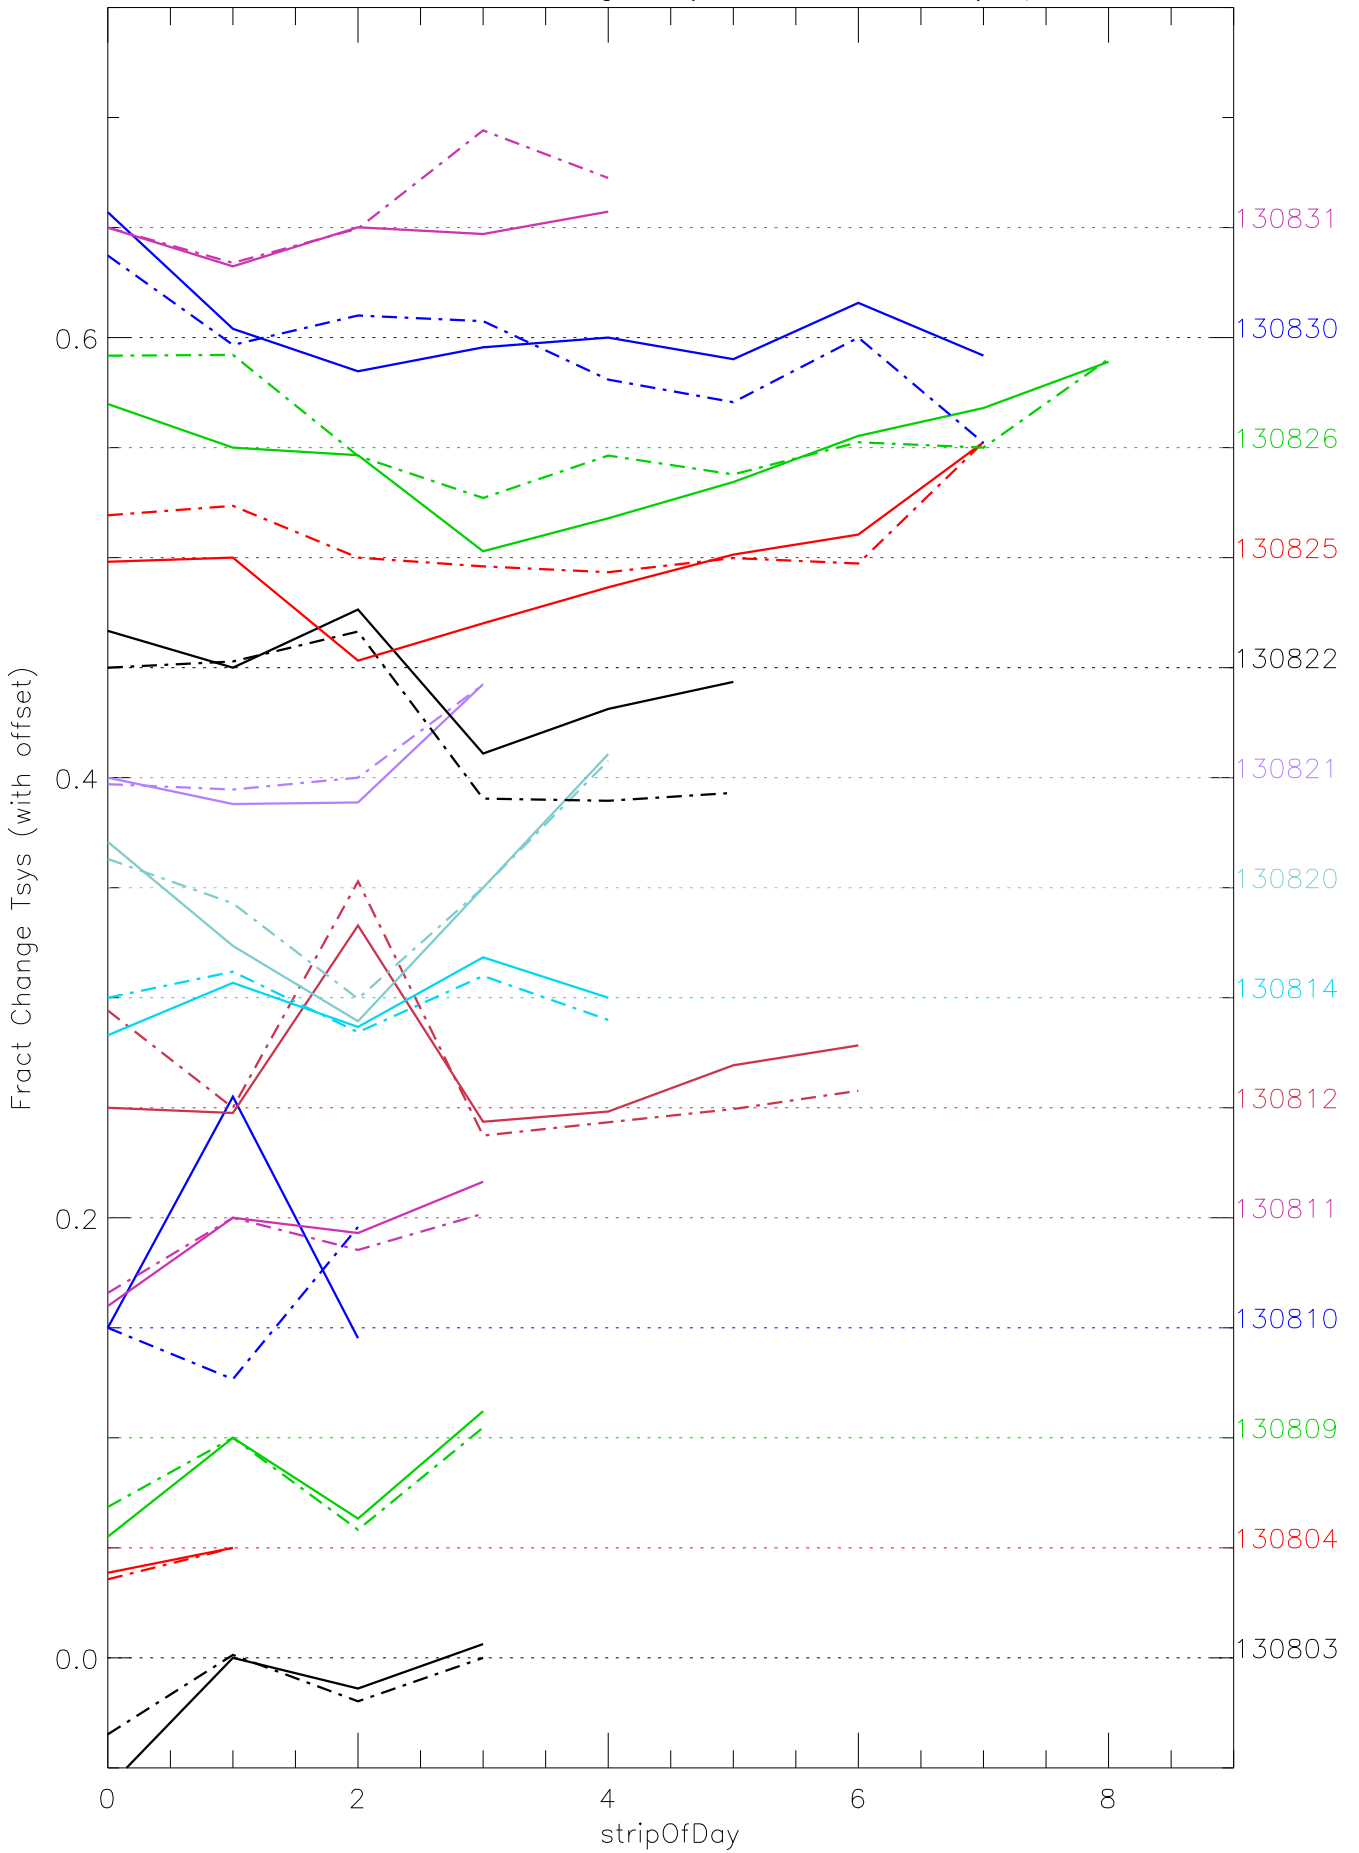

a2048 fractional change TsysK for each day. pixel:0

a2048 fractional change TsysK for each day. pixel:1

a2048 fractional change TsysK for each day. pixel:2

a2048 fractional change TsysK for each day. pixel:3

a2048 fractional change TsysK for each day. pixel:4

a2048 fractional change TsysK for each day. pixel:5