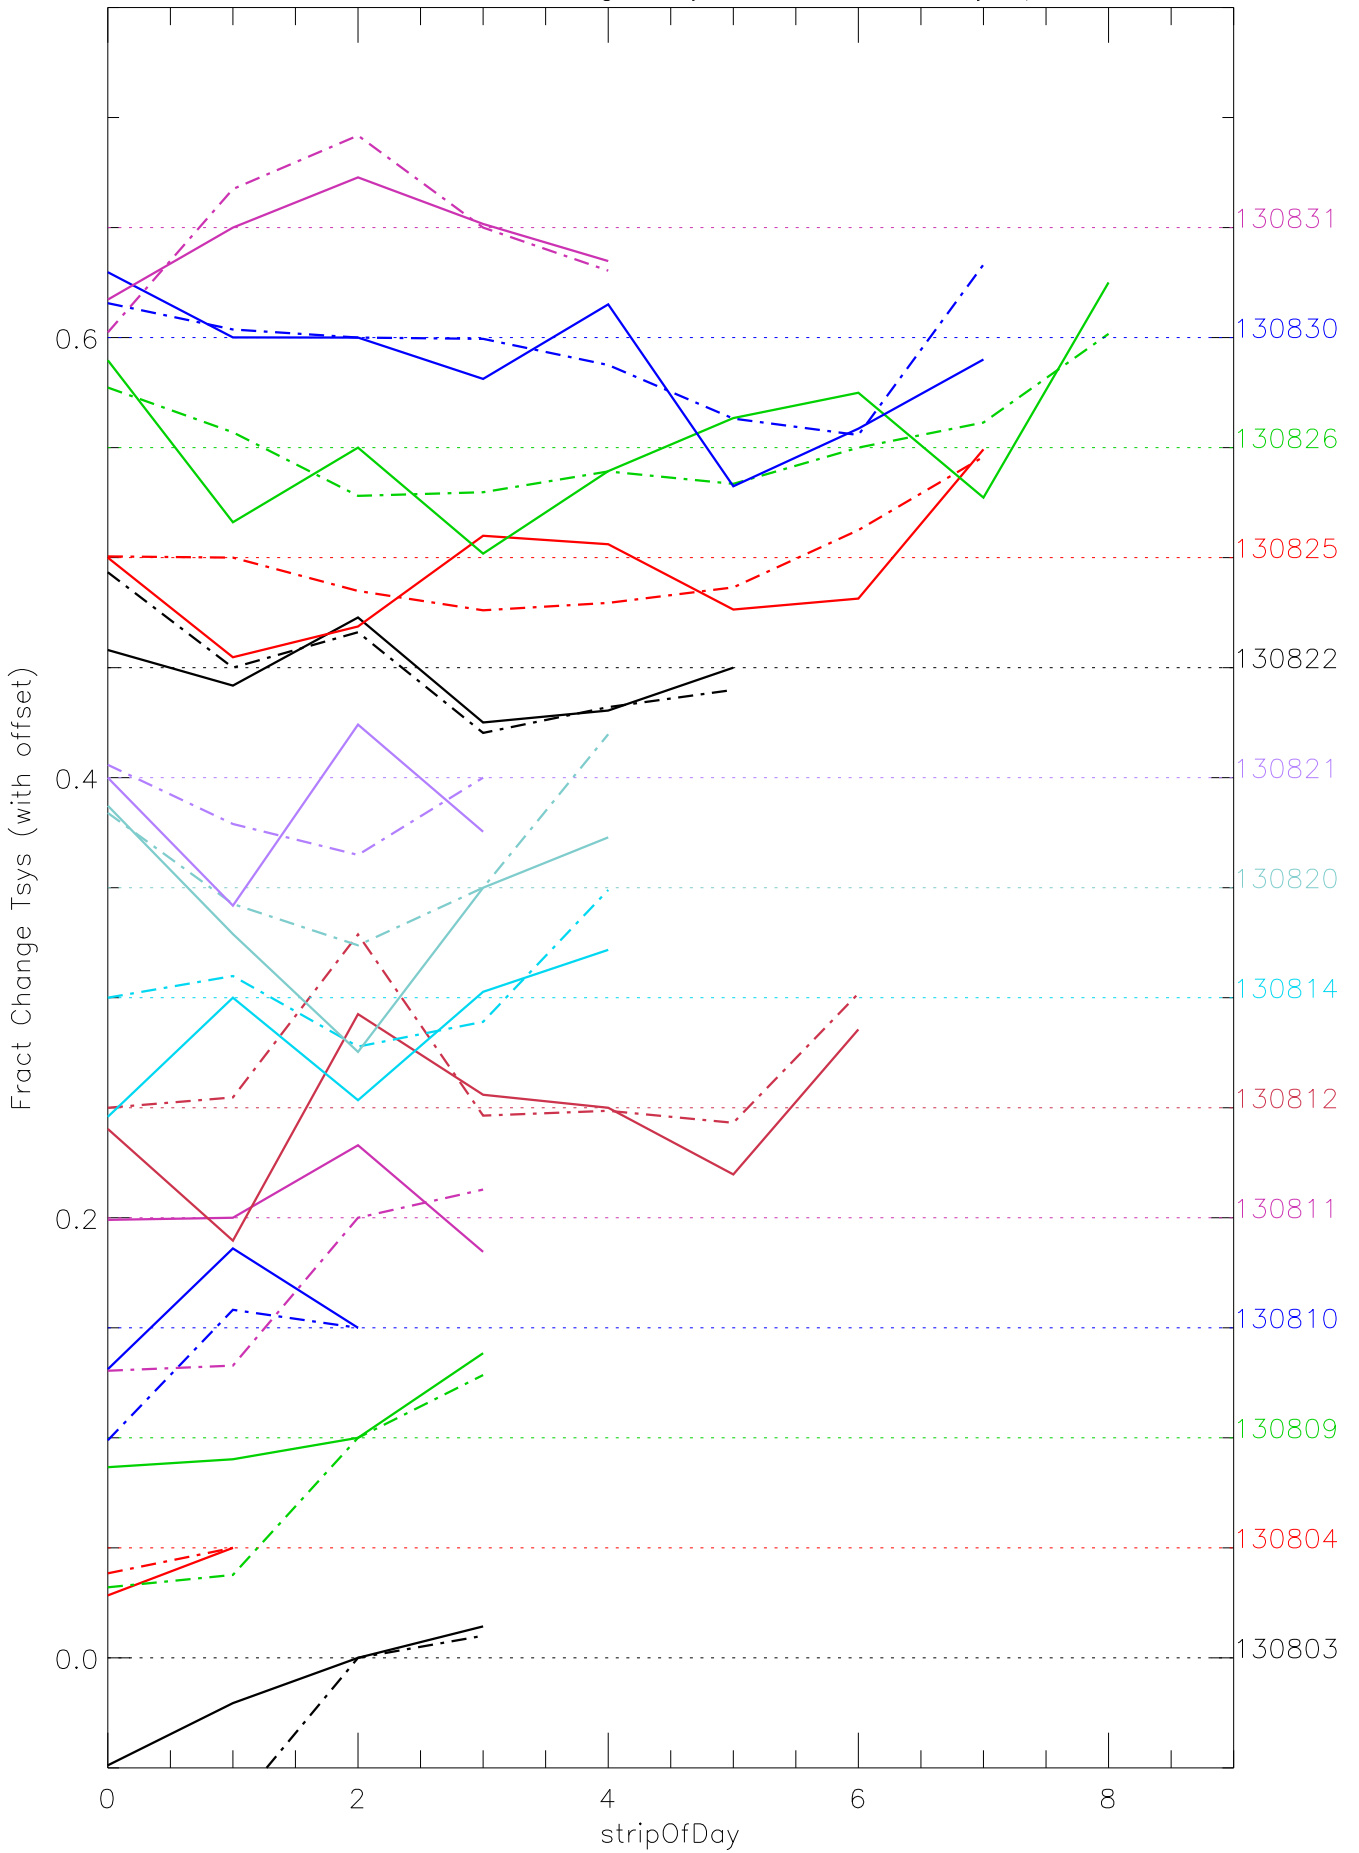

a2048 fractional change TsysK for each day. pixel:0

a2048 fractional change TsysK for each day. pixel:1

a2048 fractional change TsysK for each day. pixel:2

a2048 fractional change TsysK for each day. pixel:3

a2048 fractional change TsysK for each day. pixel:4

a2048 fractional change TsysK for each day. pixel:5