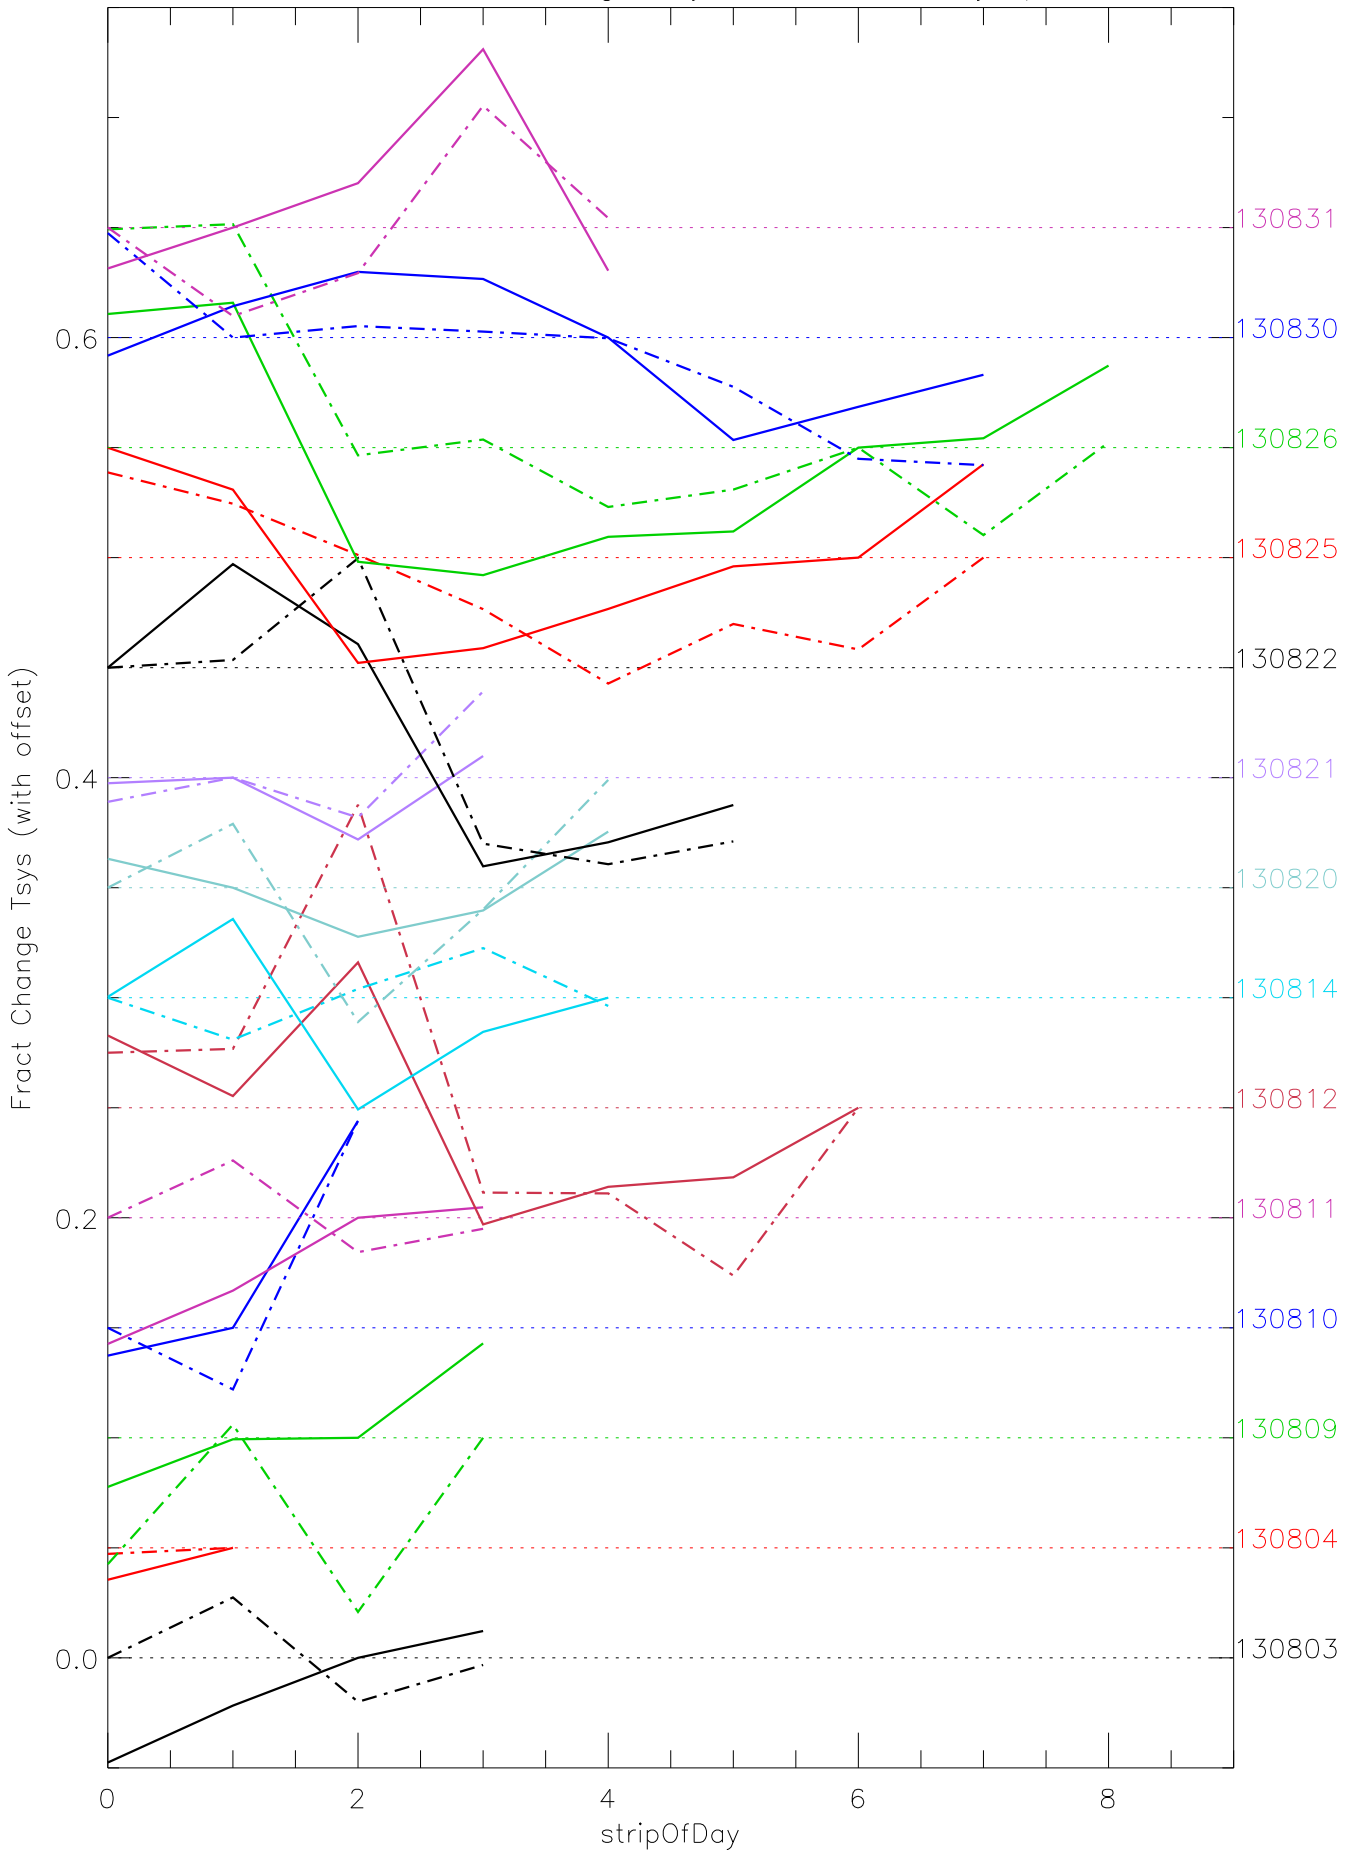

a2048 fractional change TsysK for each day. pixel:0

a2048 fractional change TsysK for each day. pixel:1

a2048 fractional change TsysK for each day. pixel:2

a2048 fractional change TsysK for each day. pixel:3

a2048 fractional change TsysK for each day. pixel:4

a2048 fractional change TsysK for each day. pixel:5