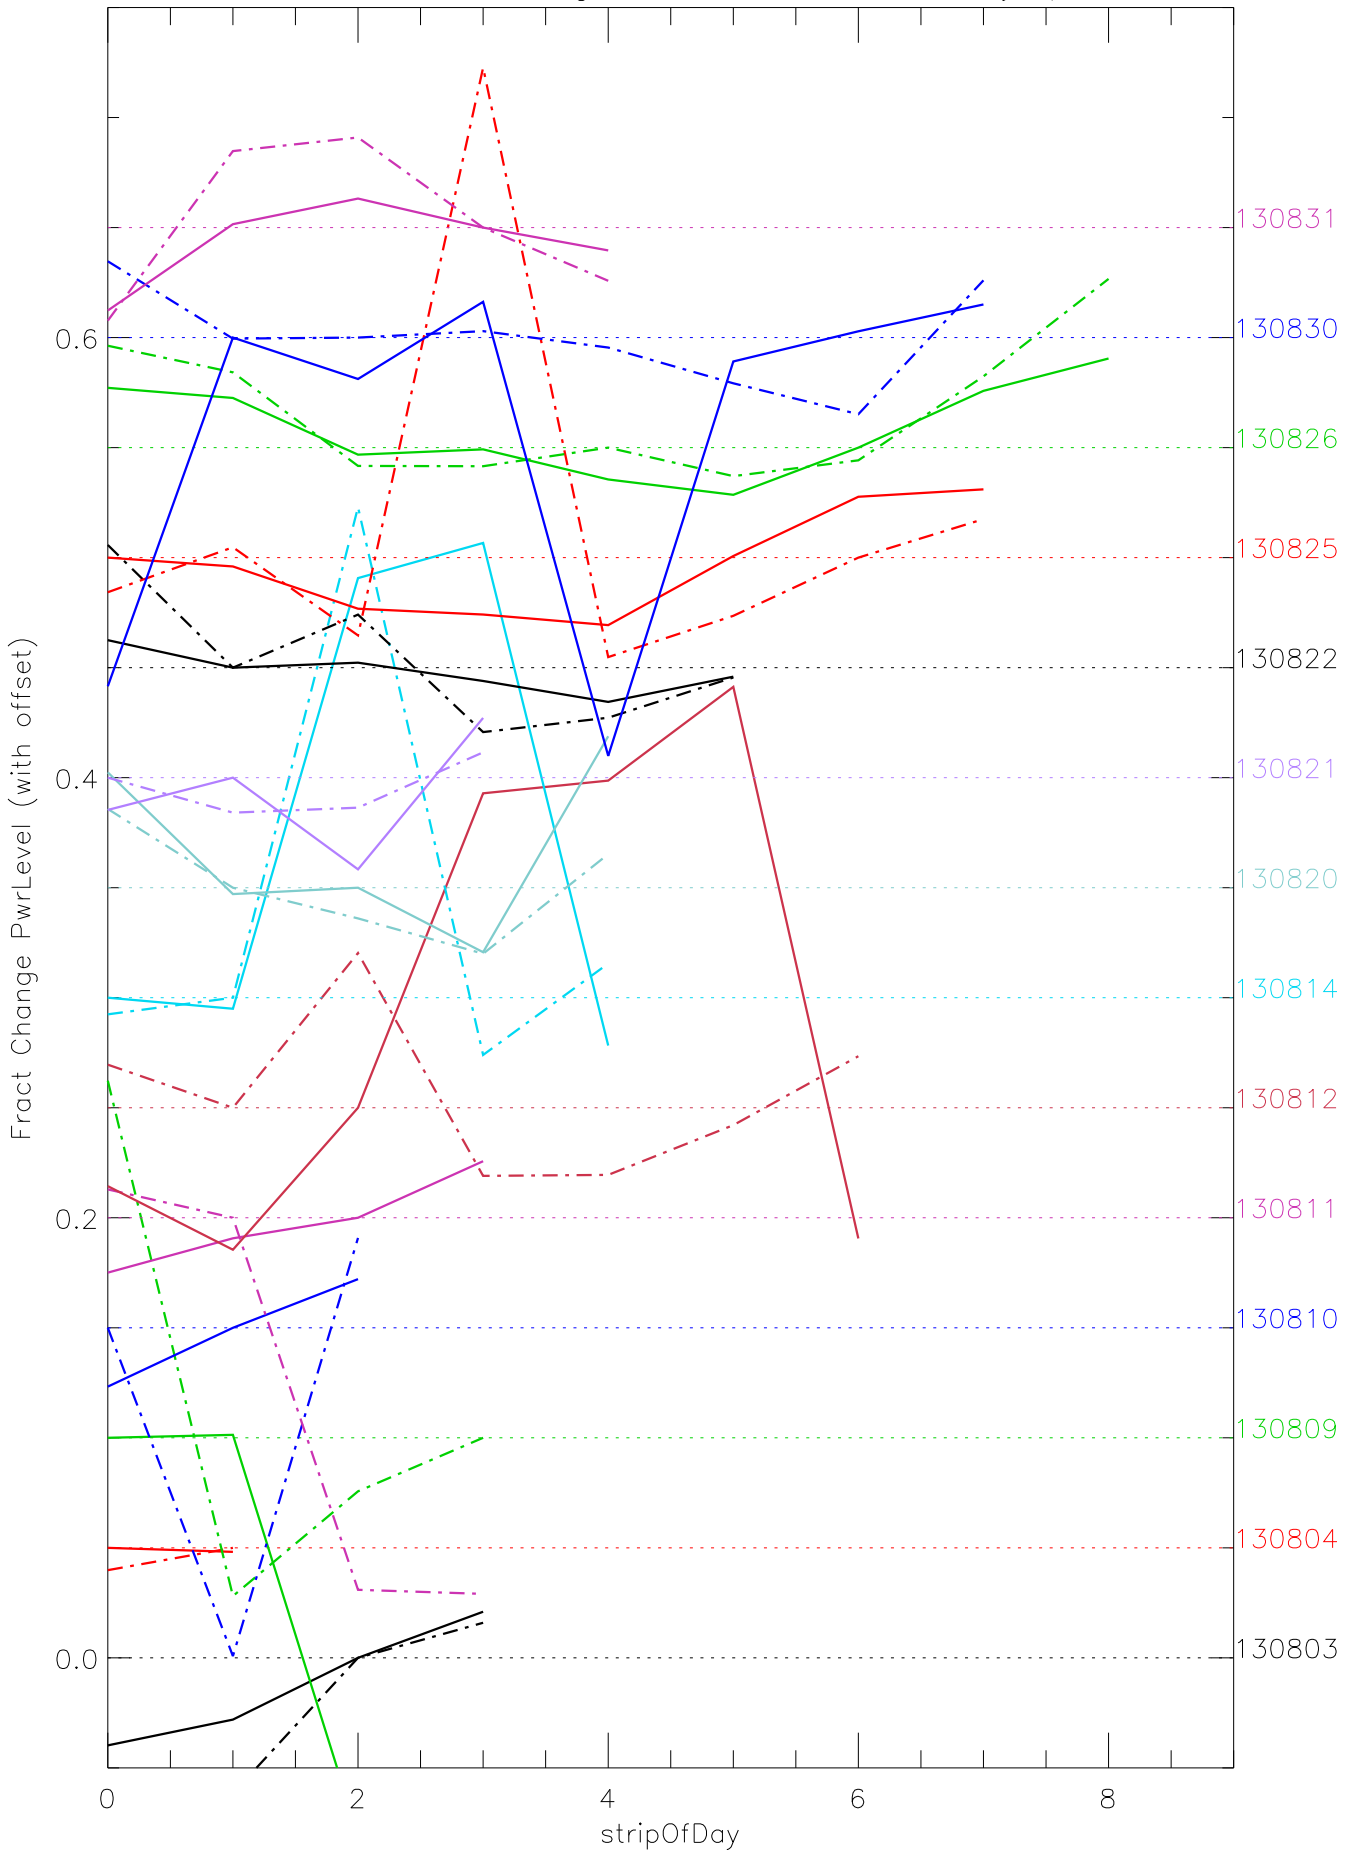

a2048 fractional change PwrLevel for each day. pixel:0

a2048 fractional change PwrLevel for each day. pixel:1

a2048 fractional change PwrLevel for each day. pixel:2

a2048 fractional change PwrLevel for each day. pixel:3

a2048 fractional change PwrLevel for each day. pixel:4

a2048 fractional change PwrLevel for each day. pixel:5

a2048 fractional change PwrLevel for each day. pixel:6