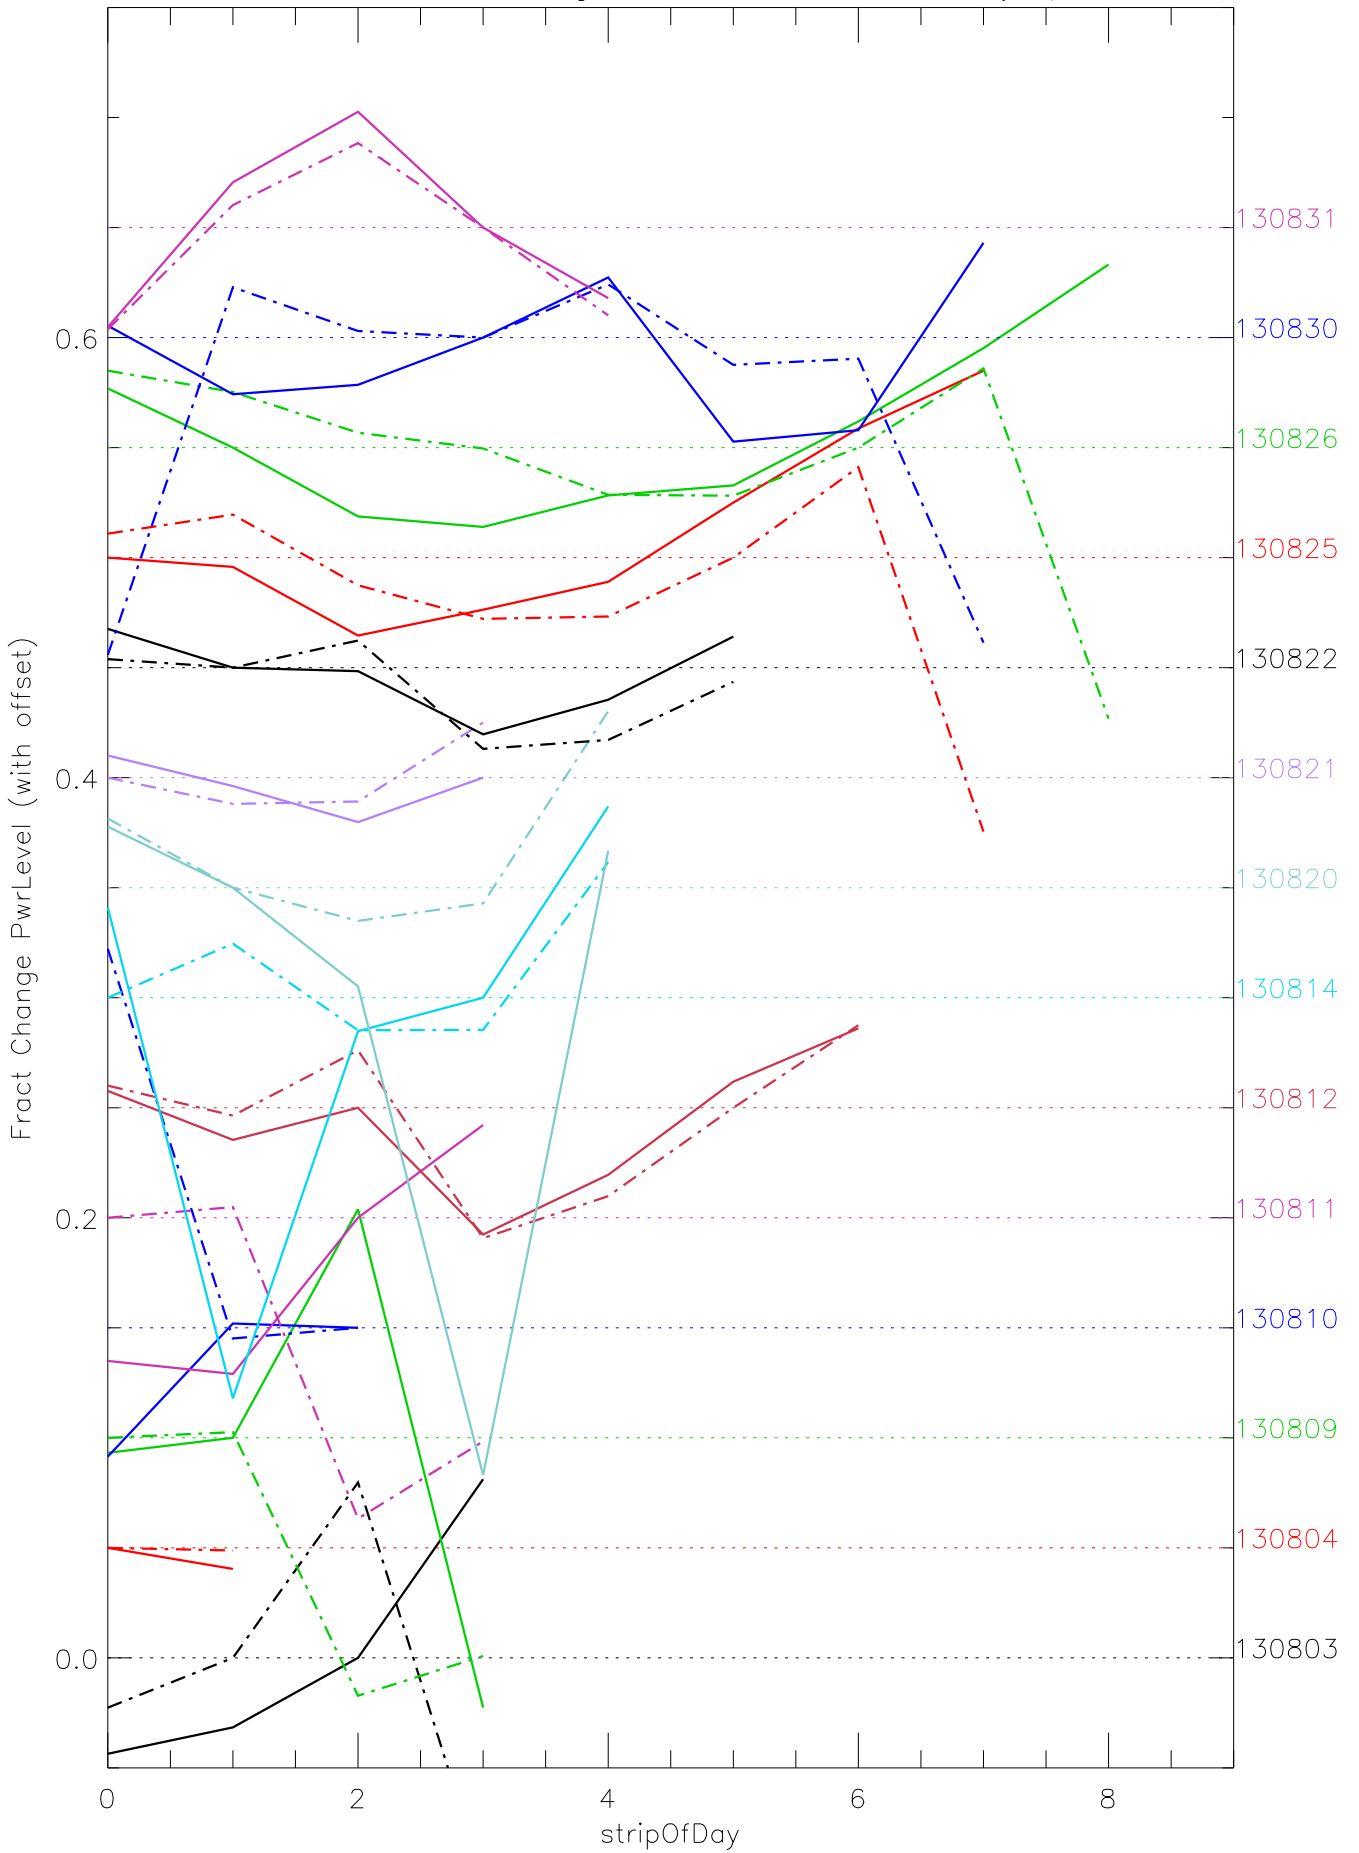

a2048 fractional change PwrLevel for each day. pixel:0

a2048 fractional change PwrLevel for each day. pixel:1

a2048 fractional change PwrLevel for each day. pixel:2

a2048 fractional change PwrLevel for each day. pixel:3

a2048 fractional change PwrLevel for each day. pixel:4

a2048 fractional change PwrLevel for each day. pixel:5

a2048 fractional change PwrLevel for each day. pixel:6