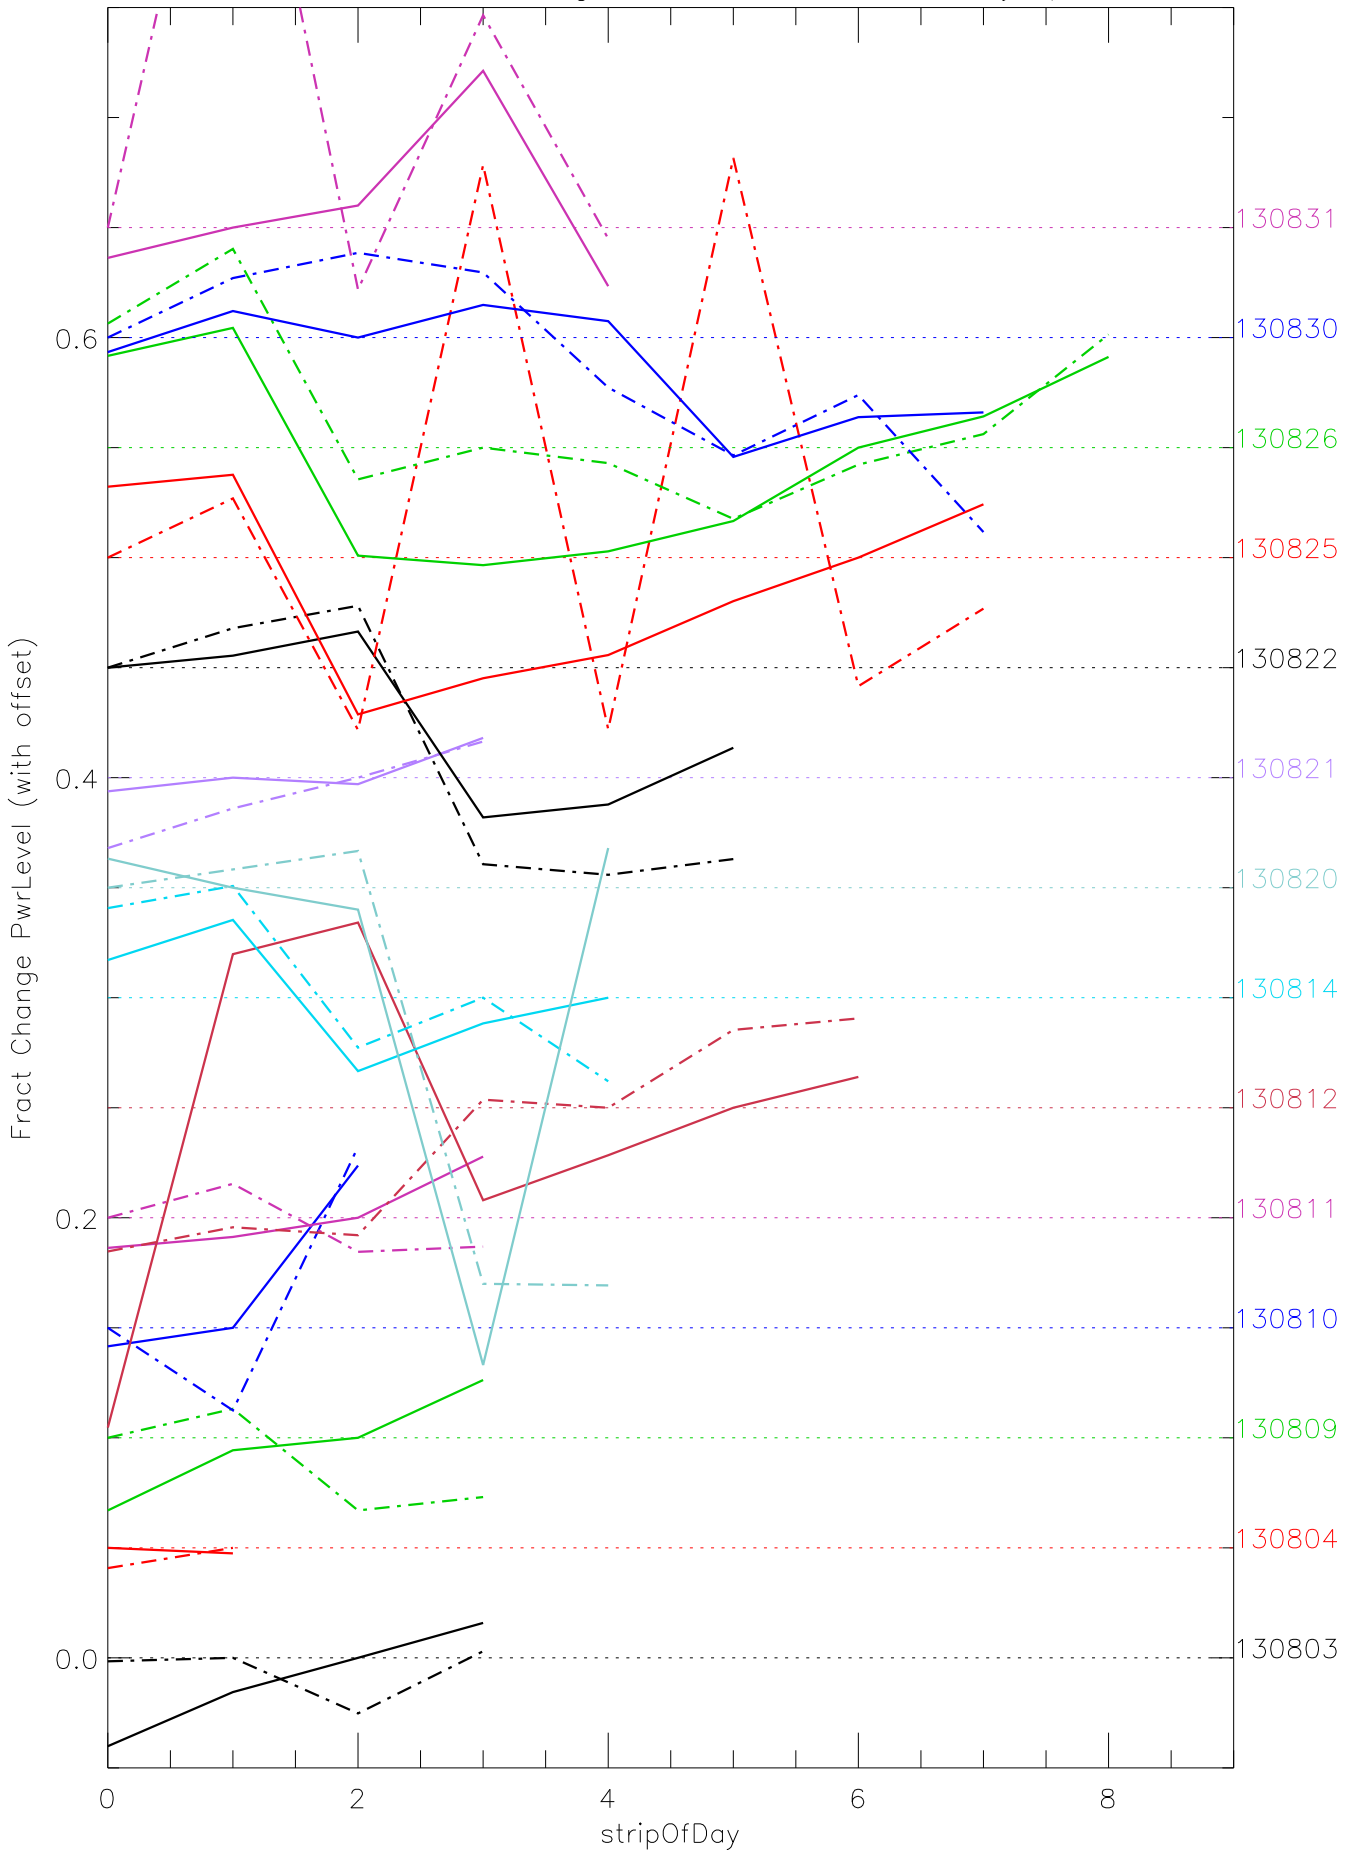

a2048 fractional change PwrLevel for each day. pixel:0

a2048 fractional change PwrLevel for each day. pixel:1

a2048 fractional change PwrLevel for each day. pixel:2

a2048 fractional change PwrLevel for each day. pixel:3

a2048 fractional change PwrLevel for each day. pixel:4

a2048 fractional change PwrLevel for each day. pixel:5

a2048 fractional change PwrLevel for each day. pixel:6