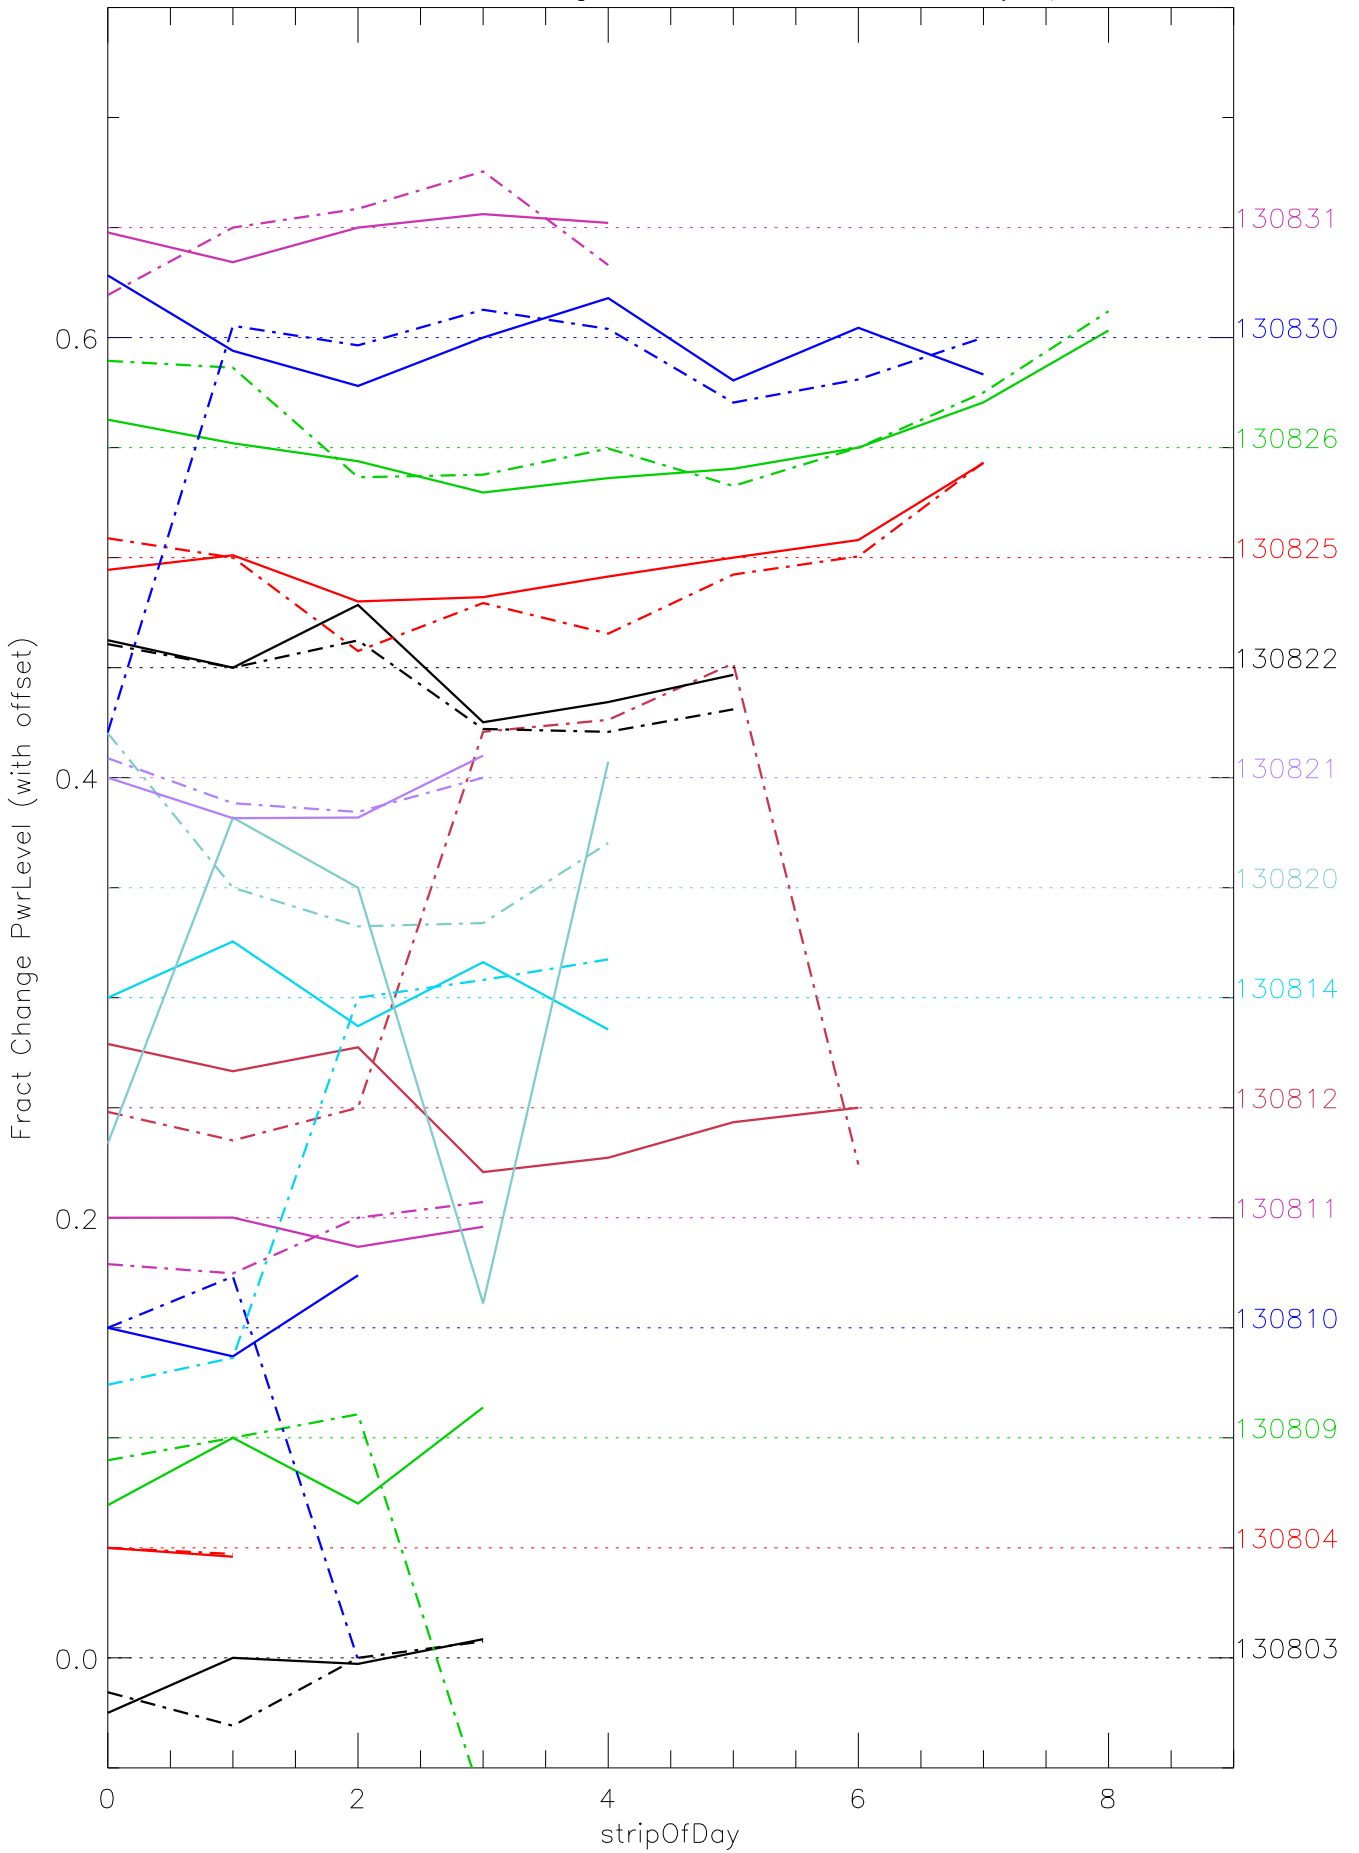

a2048 fractional change PwrLevel for each day. pixel:0

a2048 fractional change PwrLevel for each day. pixel:1

a2048 fractional change PwrLevel for each day. pixel:2

a2048 fractional change PwrLevel for each day. pixel:3

a2048 fractional change PwrLevel for each day. pixel:4

a2048 fractional change PwrLevel for each day. pixel:5

a2048 fractional change PwrLevel for each day. pixel:6