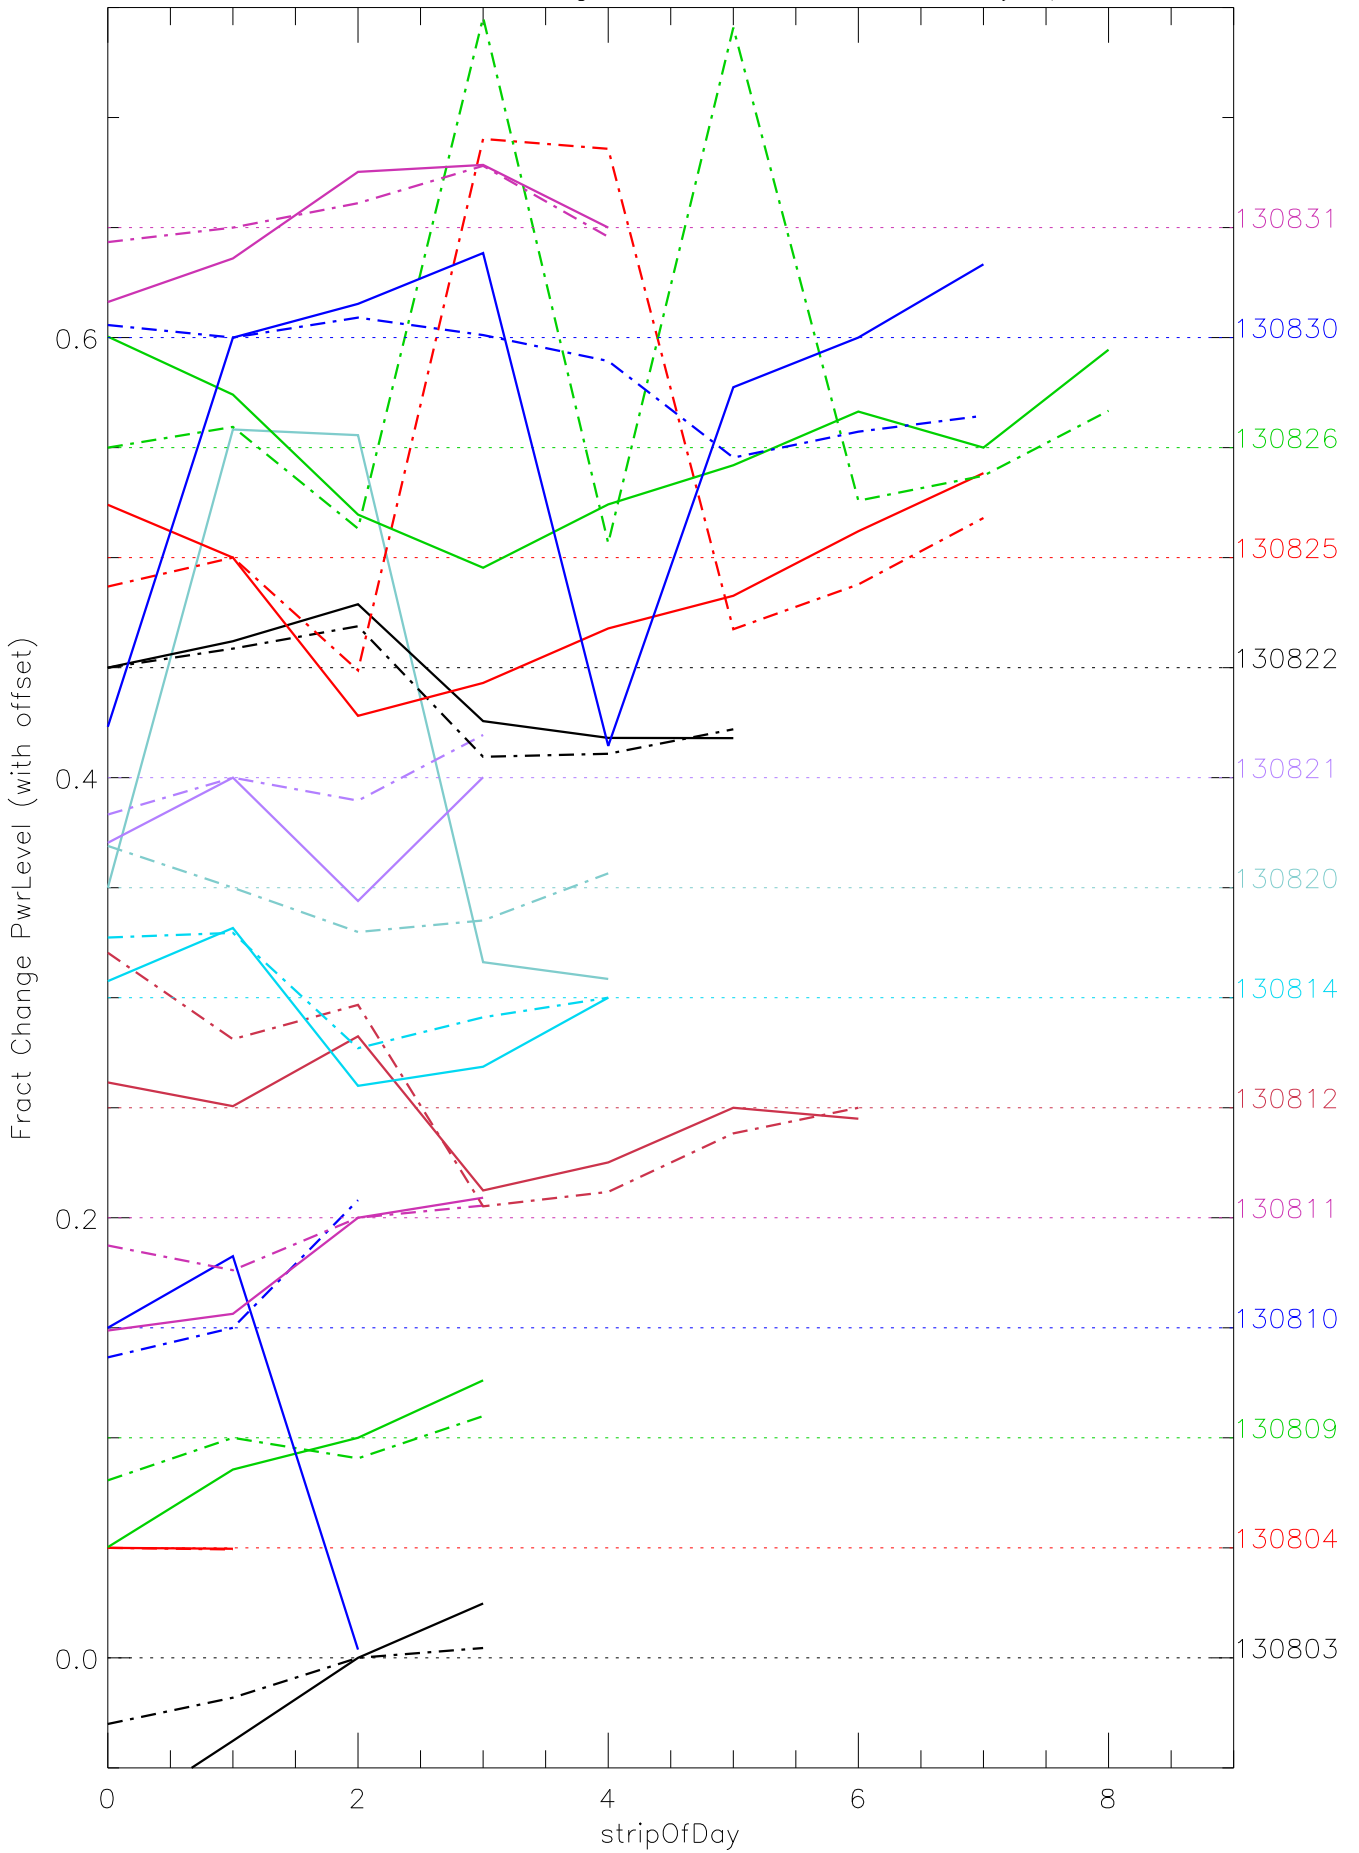

a2048 fractional change PwrLevel for each day. pixel:0

a2048 fractional change PwrLevel for each day. pixel:1

a2048 fractional change PwrLevel for each day. pixel:2

a2048 fractional change PwrLevel for each day. pixel:3

a2048 fractional change PwrLevel for each day. pixel:4

a2048 fractional change PwrLevel for each day. pixel:5

a2048 fractional change PwrLevel for each day. pixel:6