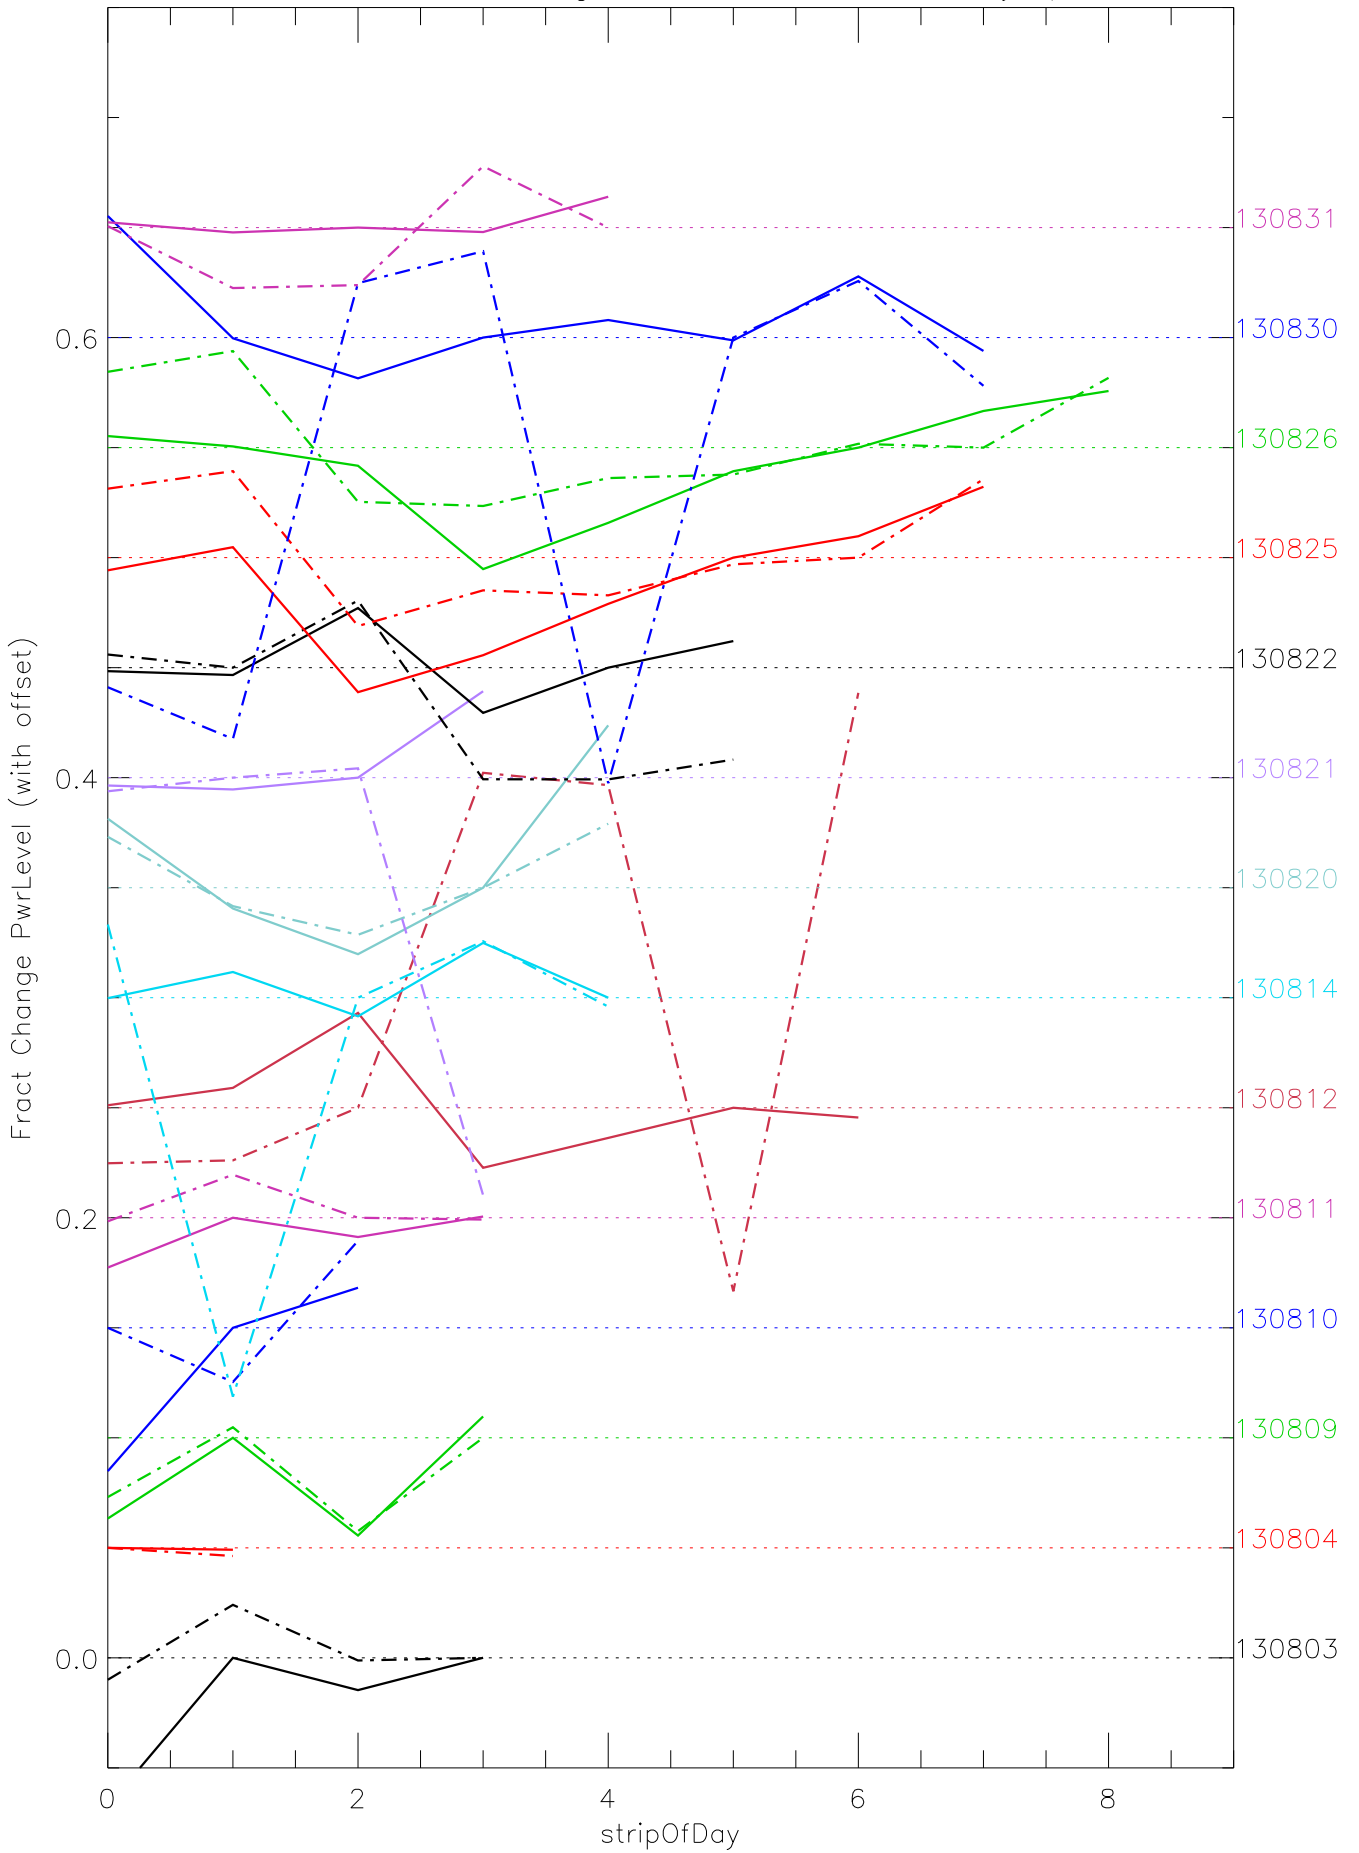

a2048 fractional change PwrLevel for each day. pixel:0

a2048 fractional change PwrLevel for each day. pixel:1

a2048 fractional change PwrLevel for each day. pixel:2

a2048 fractional change PwrLevel for each day. pixel:3

a2048 fractional change PwrLevel for each day. pixel:4

a2048 fractional change PwrLevel for each day. pixel:5

a2048 fractional change PwrLevel for each day. pixel:6