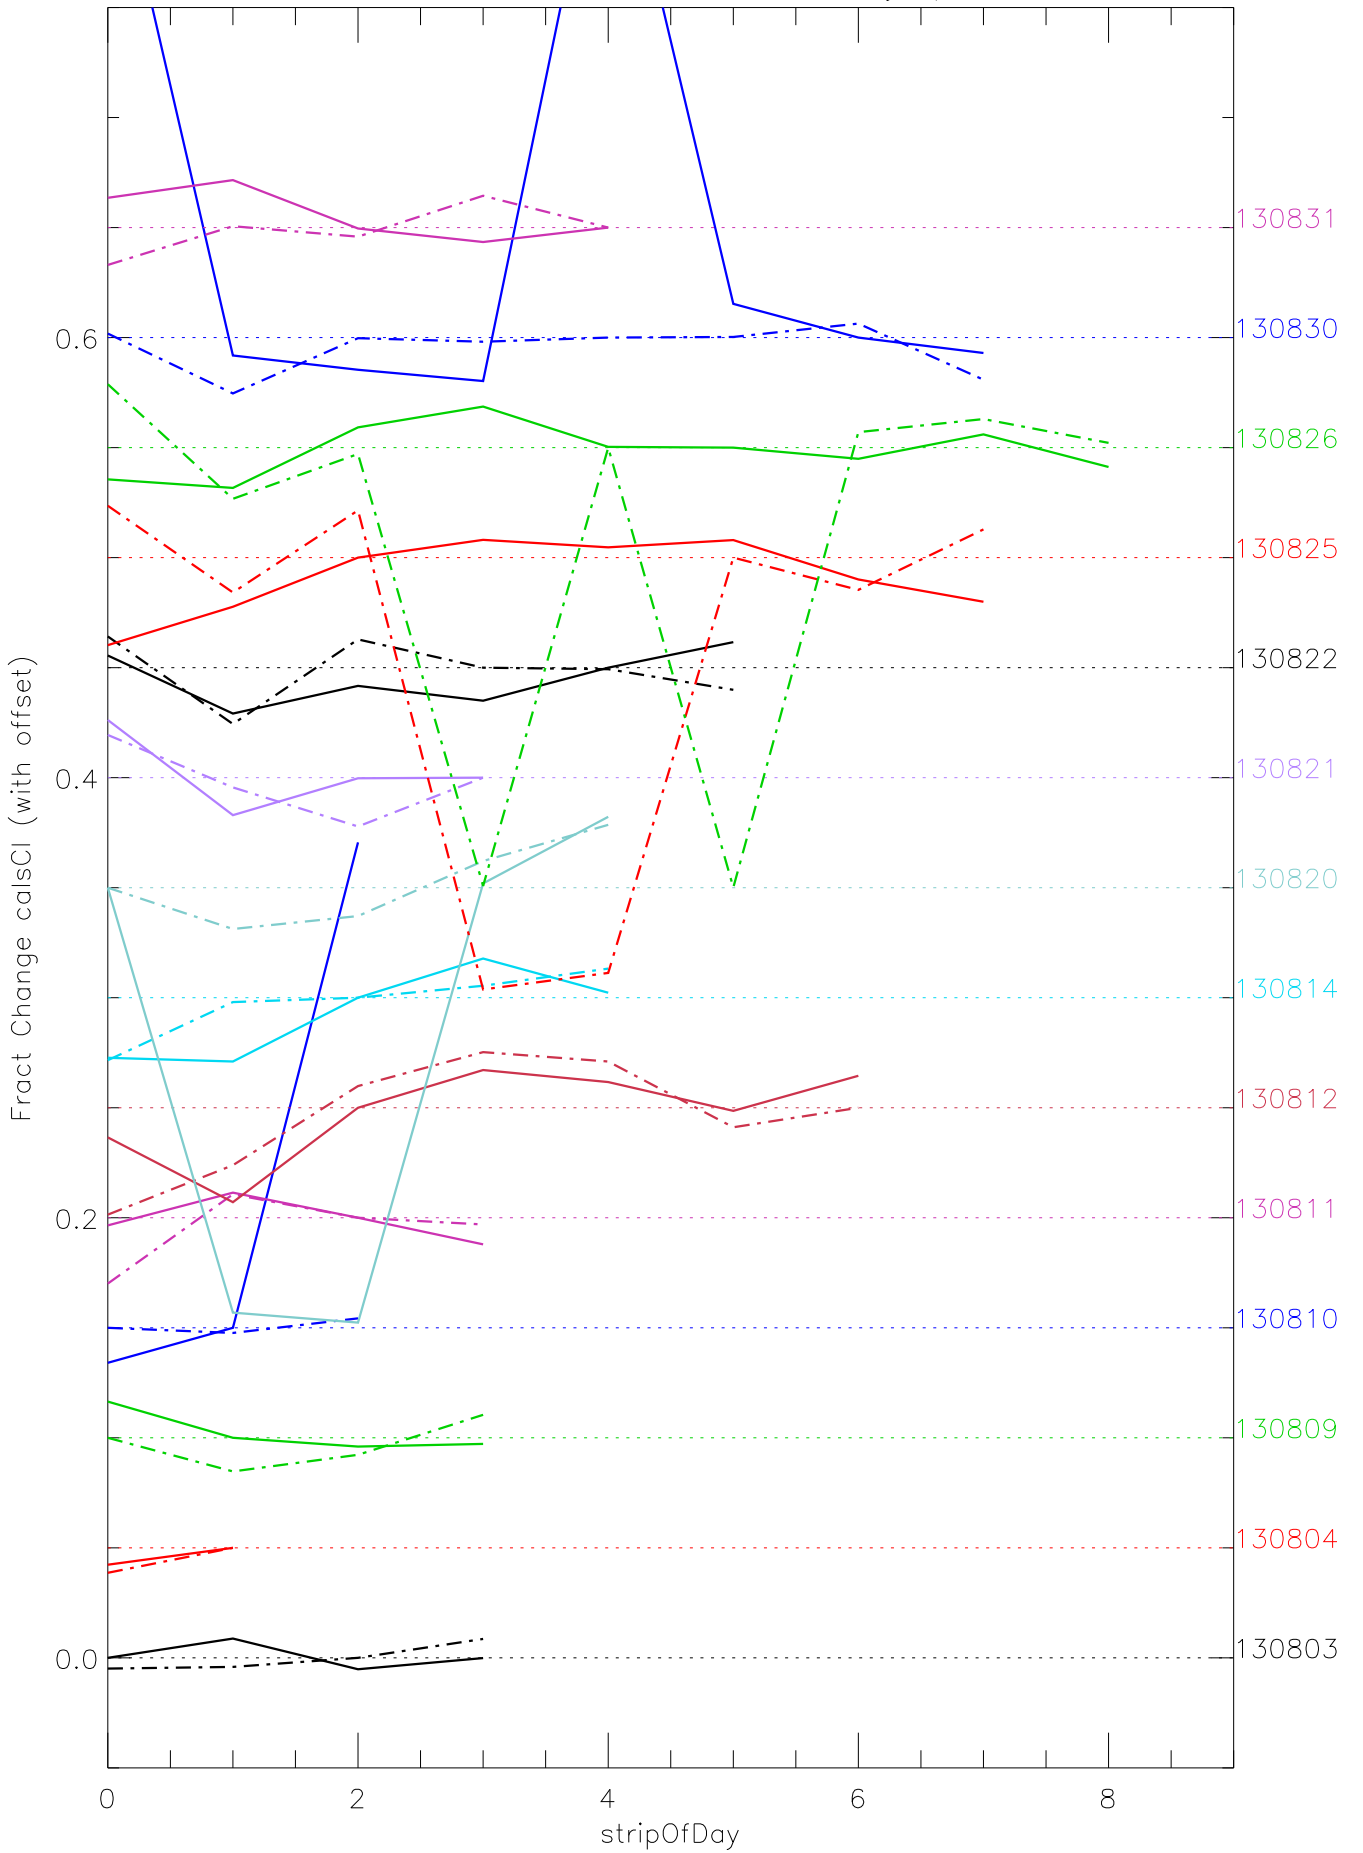

a2048 calsci factors for each day. pixel:0

a2048 calsci factors for each day. pixel:1

a2048 calsci factors for each day. pixel:2

a2048 calsci factors for each day. pixel:3

a2048 calsci factors for each day. pixel:4

a2048 calsci factors for each day. pixel:5

a2048 calsci factors for each day. pixel:6