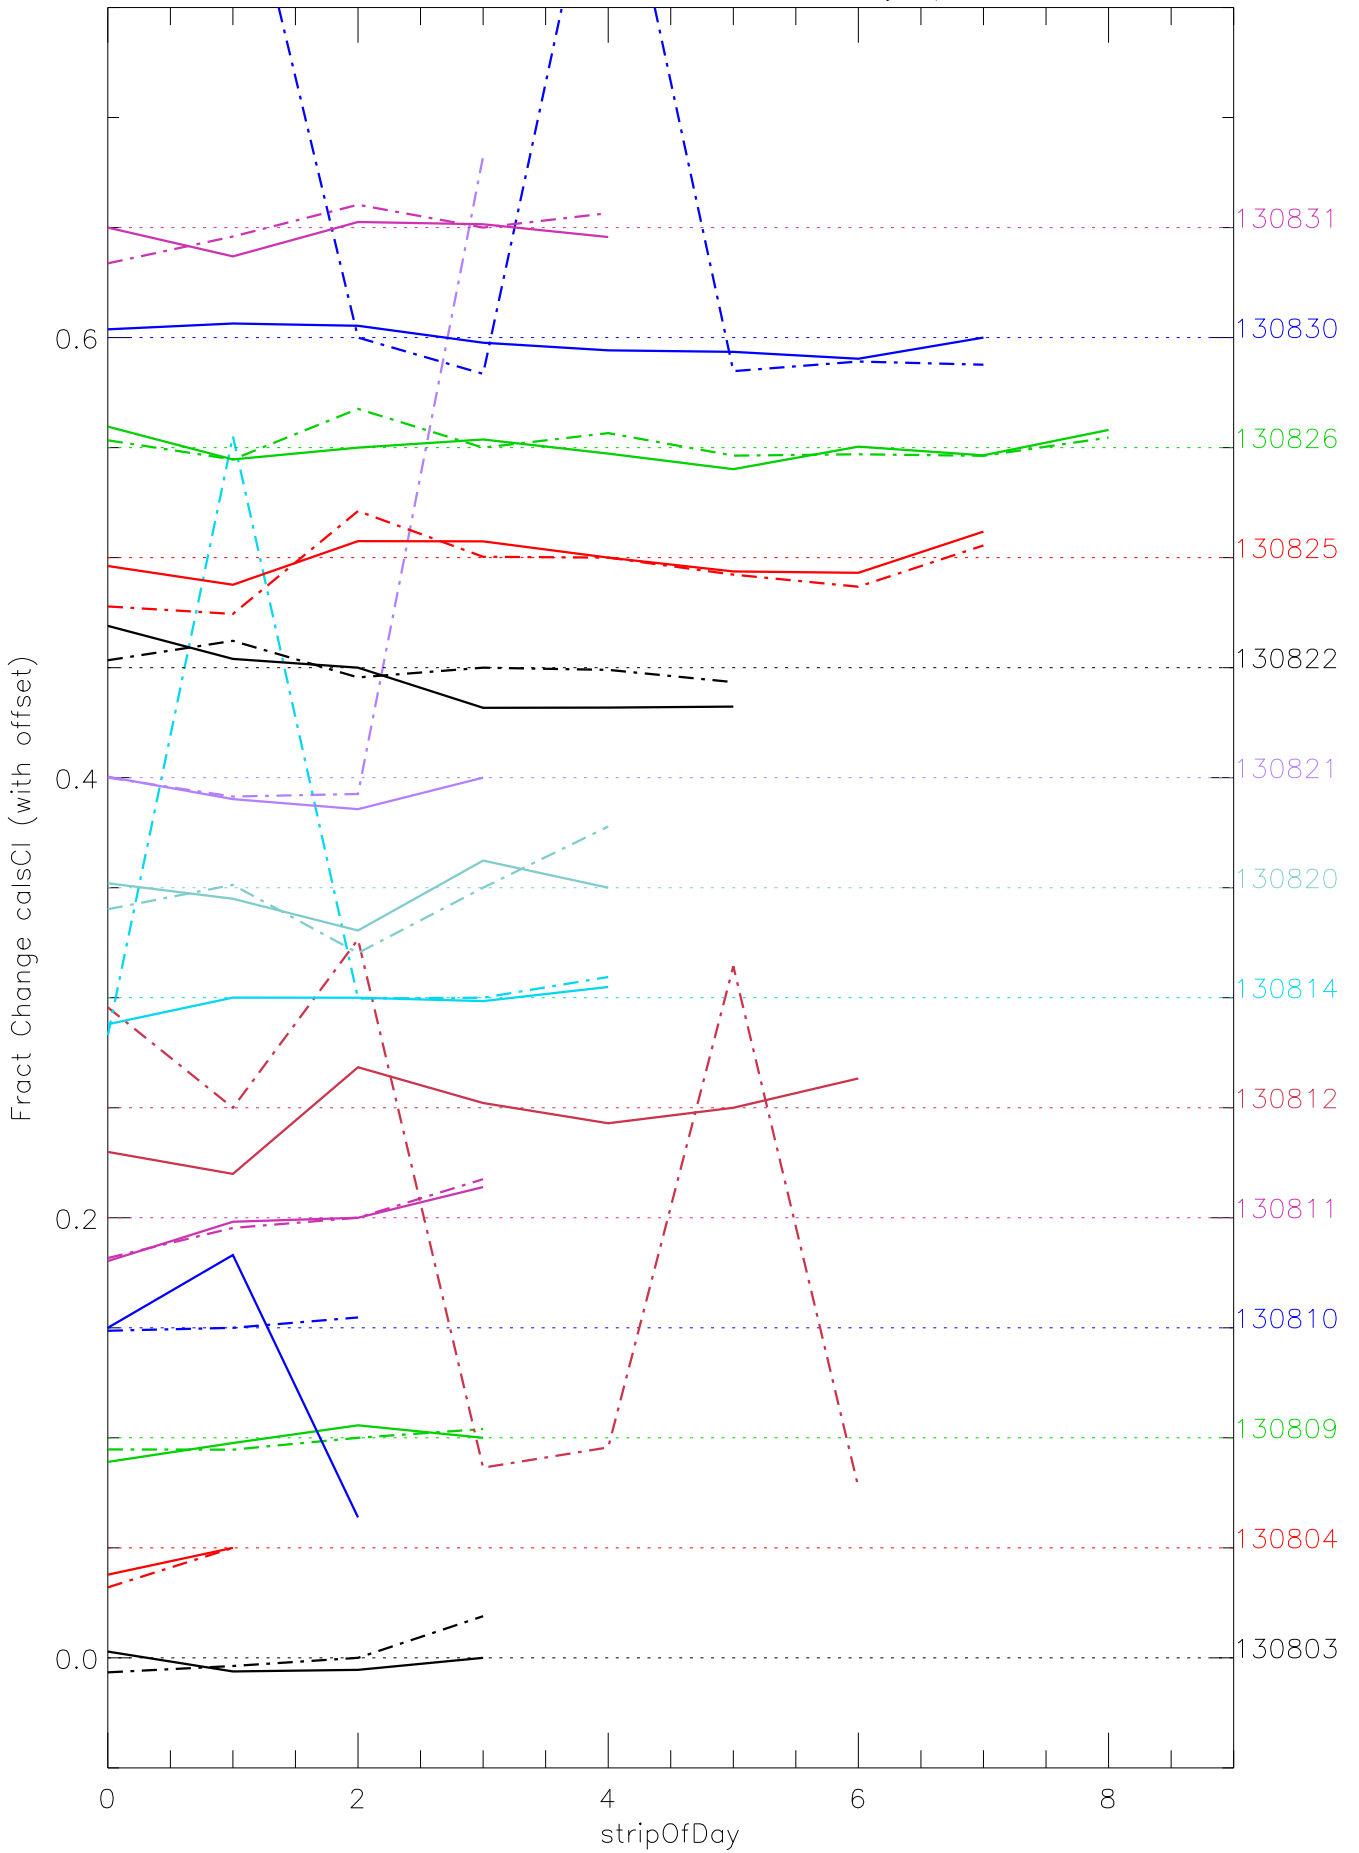

a2048 calsci factors for each day. pixel:0

a2048 calsci factors for each day. pixel:1

a2048 calsci factors for each day. pixel:2

a2048 calsci factors for each day. pixel:3

a2048 calsci factors for each day. pixel:4

a2048 calsci factors for each day. pixel:5

a2048 calsci factors for each day. pixel:6