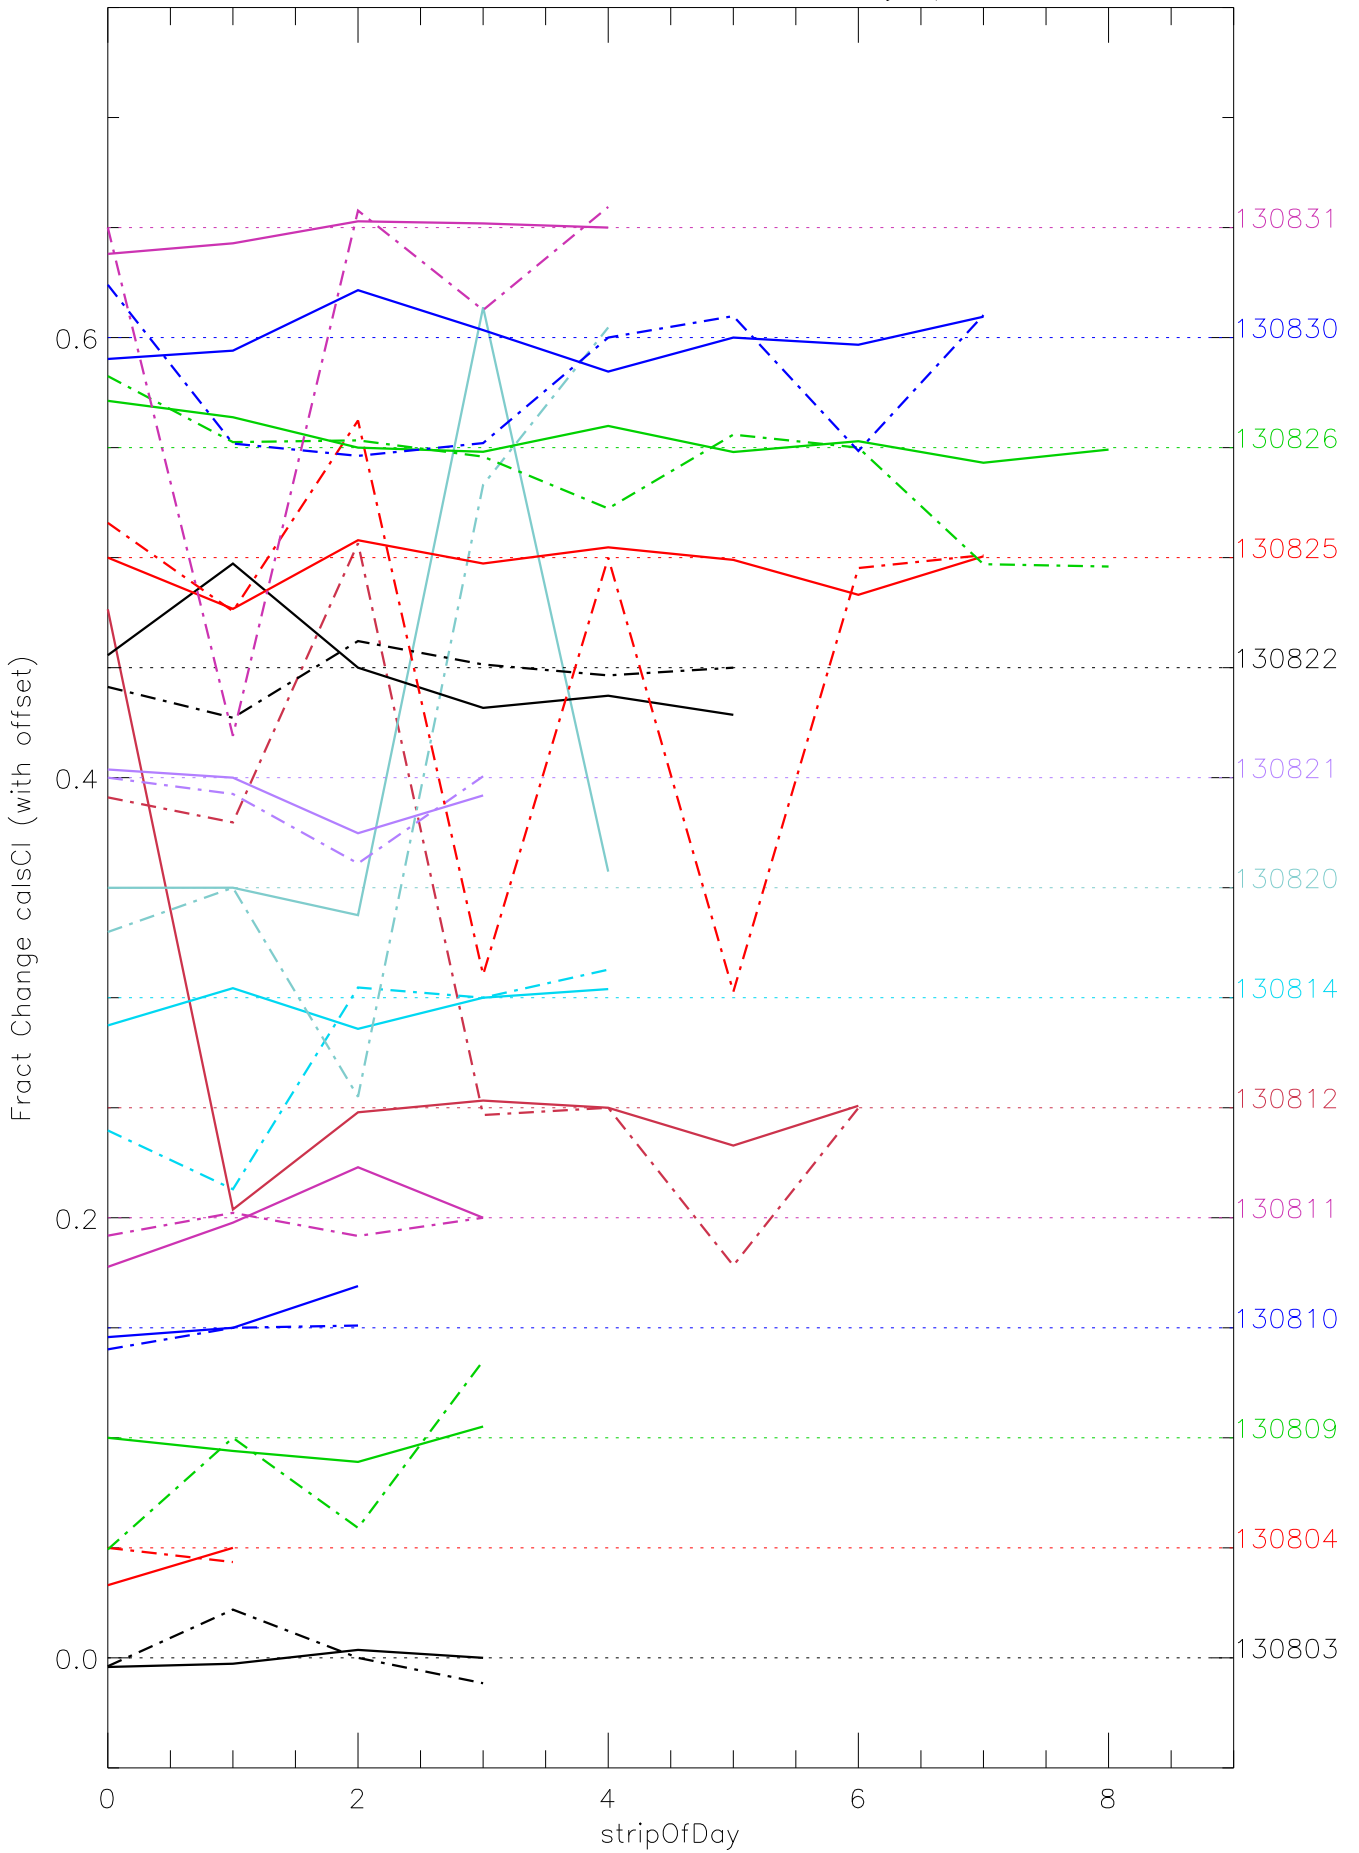

a2048 calsci factors for each day. pixel:0

a2048 calsci factors for each day. pixel:1

a2048 calsci factors for each day. pixel:2

a2048 calsci factors for each day. pixel:3

a2048 calsci factors for each day. pixel:4

a2048 calsci factors for each day. pixel:5

a2048 calsci factors for each day. pixel:6