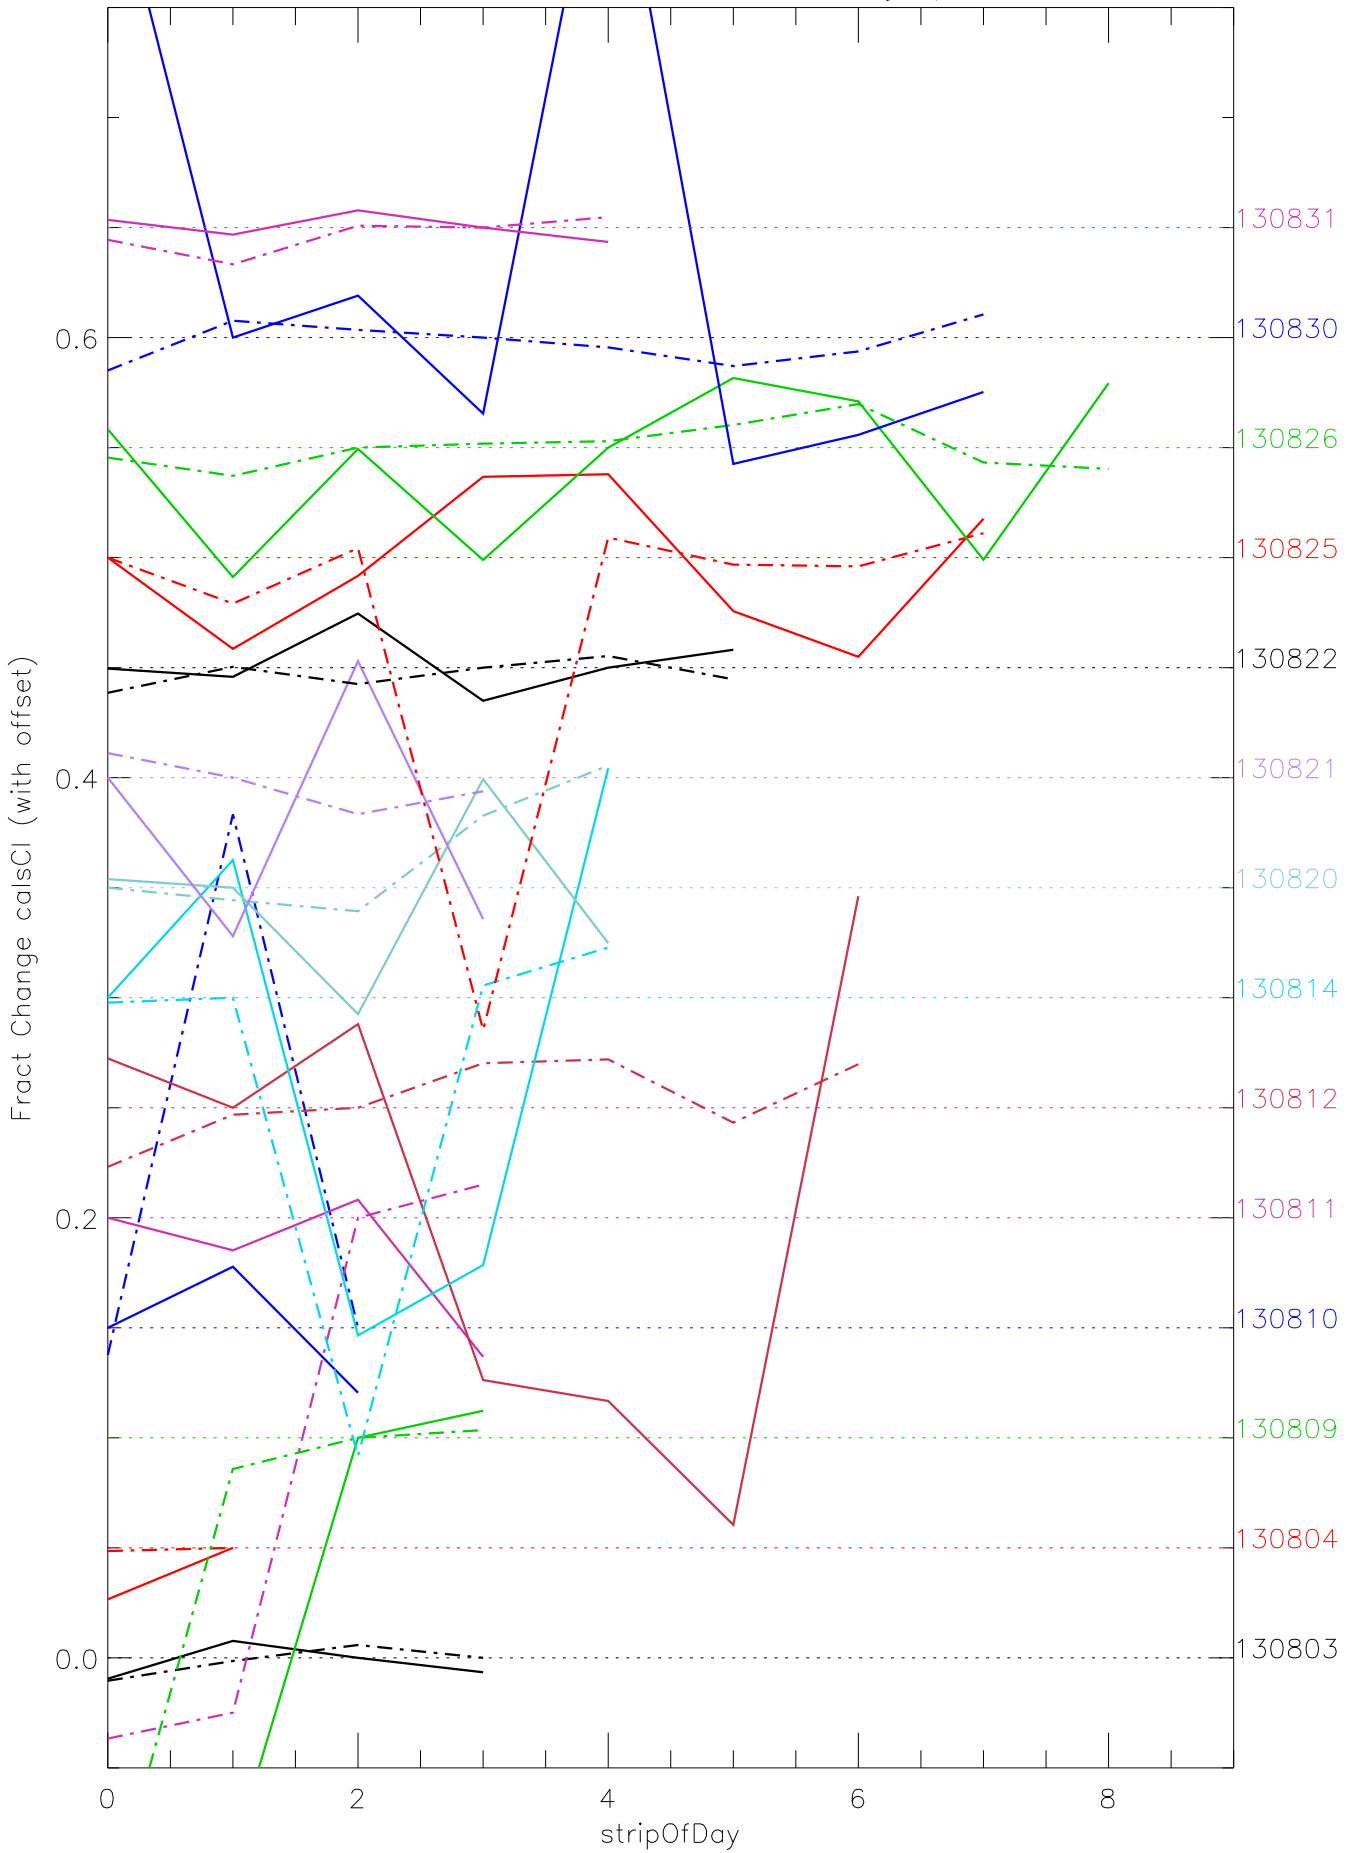

a2048 calsci factors for each day. pixel:0

a2048 calsci factors for each day. pixel:1

a2048 calsci factors for each day. pixel:2

a2048 calsci factors for each day. pixel:3

a2048 calsci factors for each day. pixel:4

a2048 calsci factors for each day. pixel:5

a2048 calsci factors for each day. pixel:6