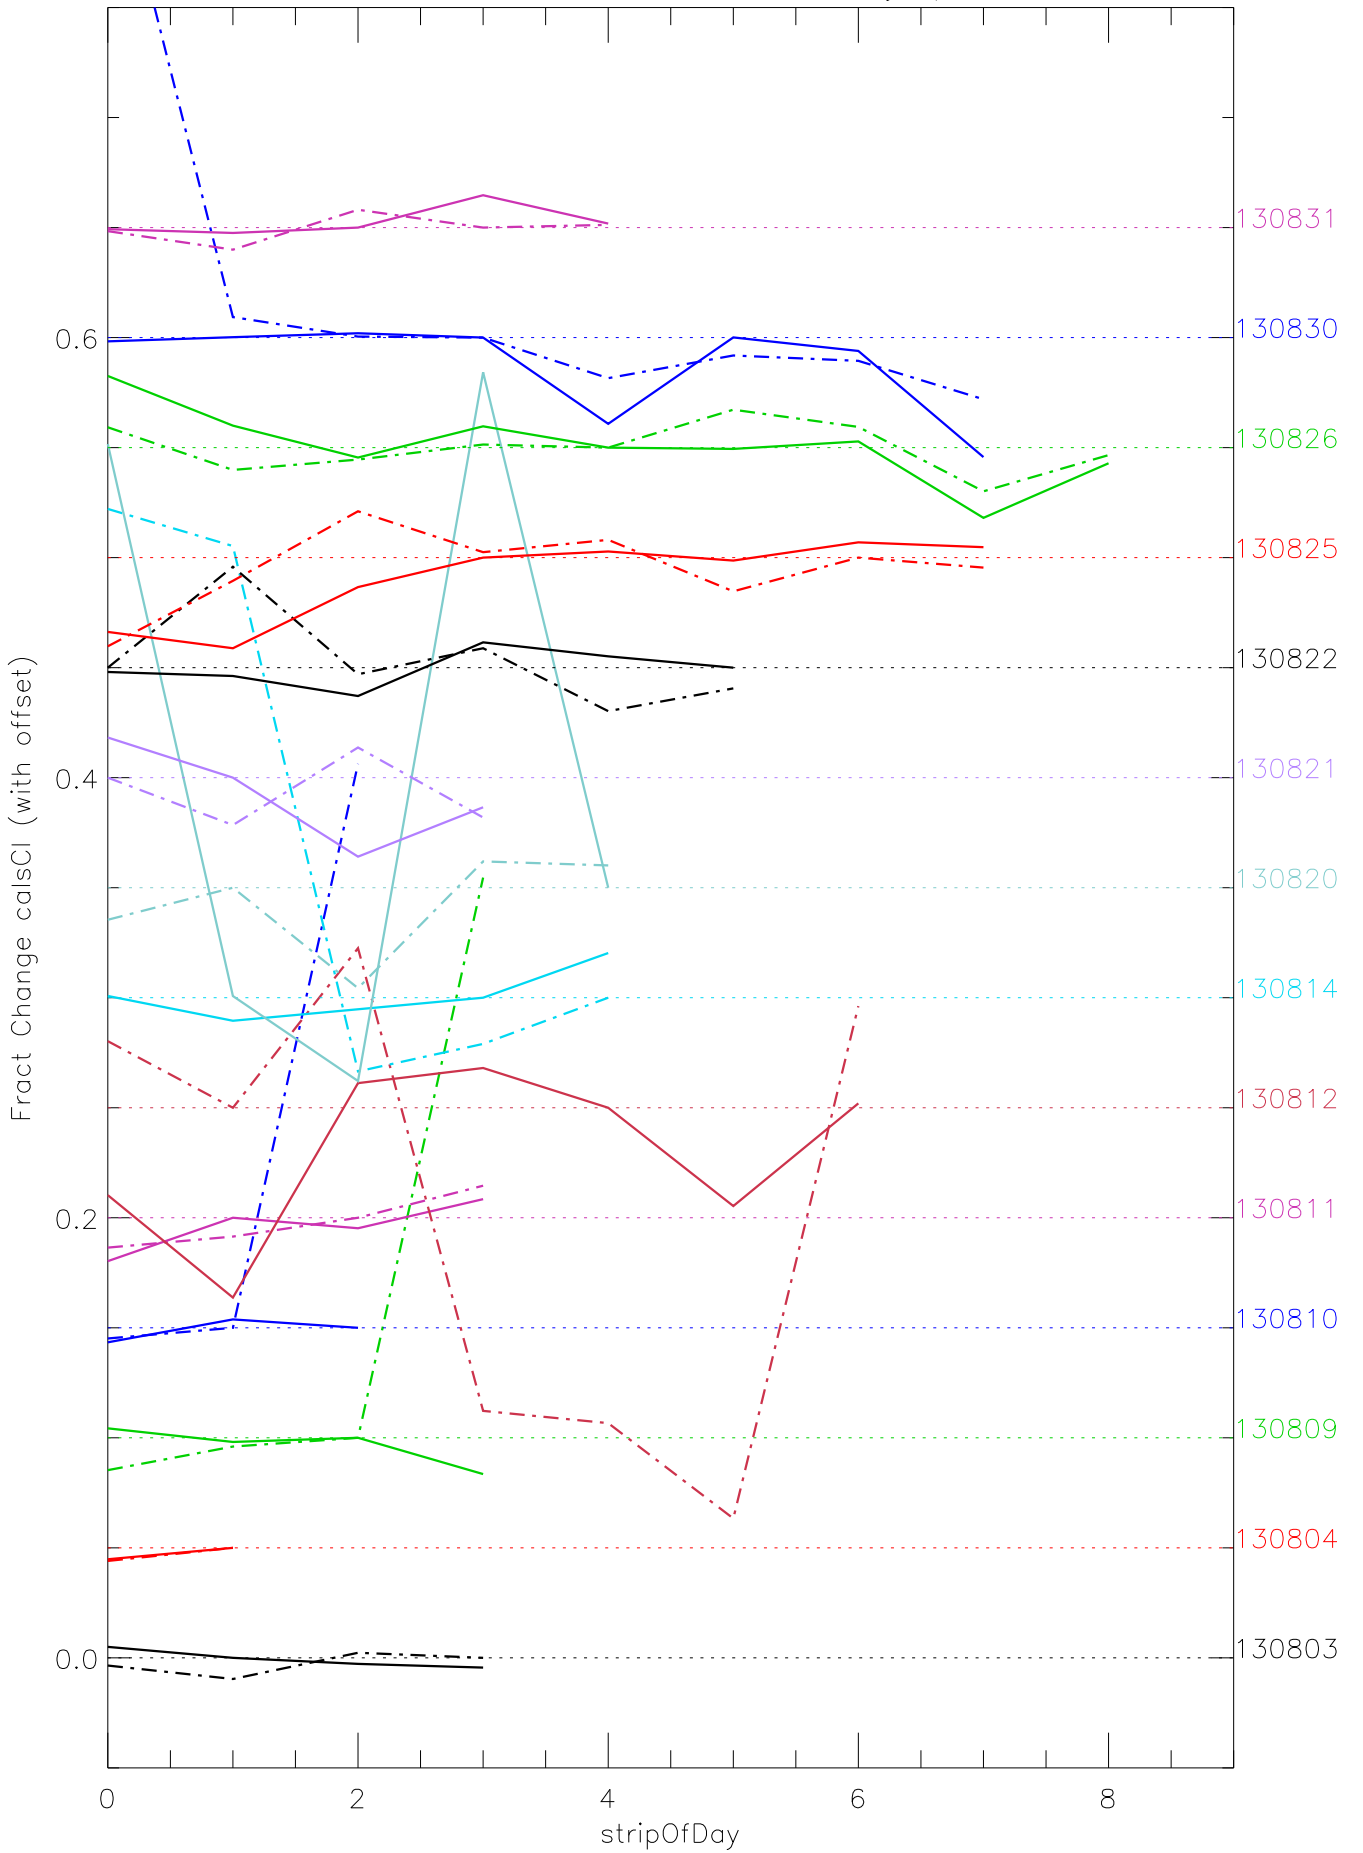

a2048 calsci factors for each day. pixel:0

a2048 calsci factors for each day. pixel:1

a2048 calsci factors for each day. pixel:2

a2048 calsci factors for each day. pixel:3

a2048 calsci factors for each day. pixel:4

a2048 calsci factors for each day. pixel:5

a2048 calsci factors for each day. pixel:6