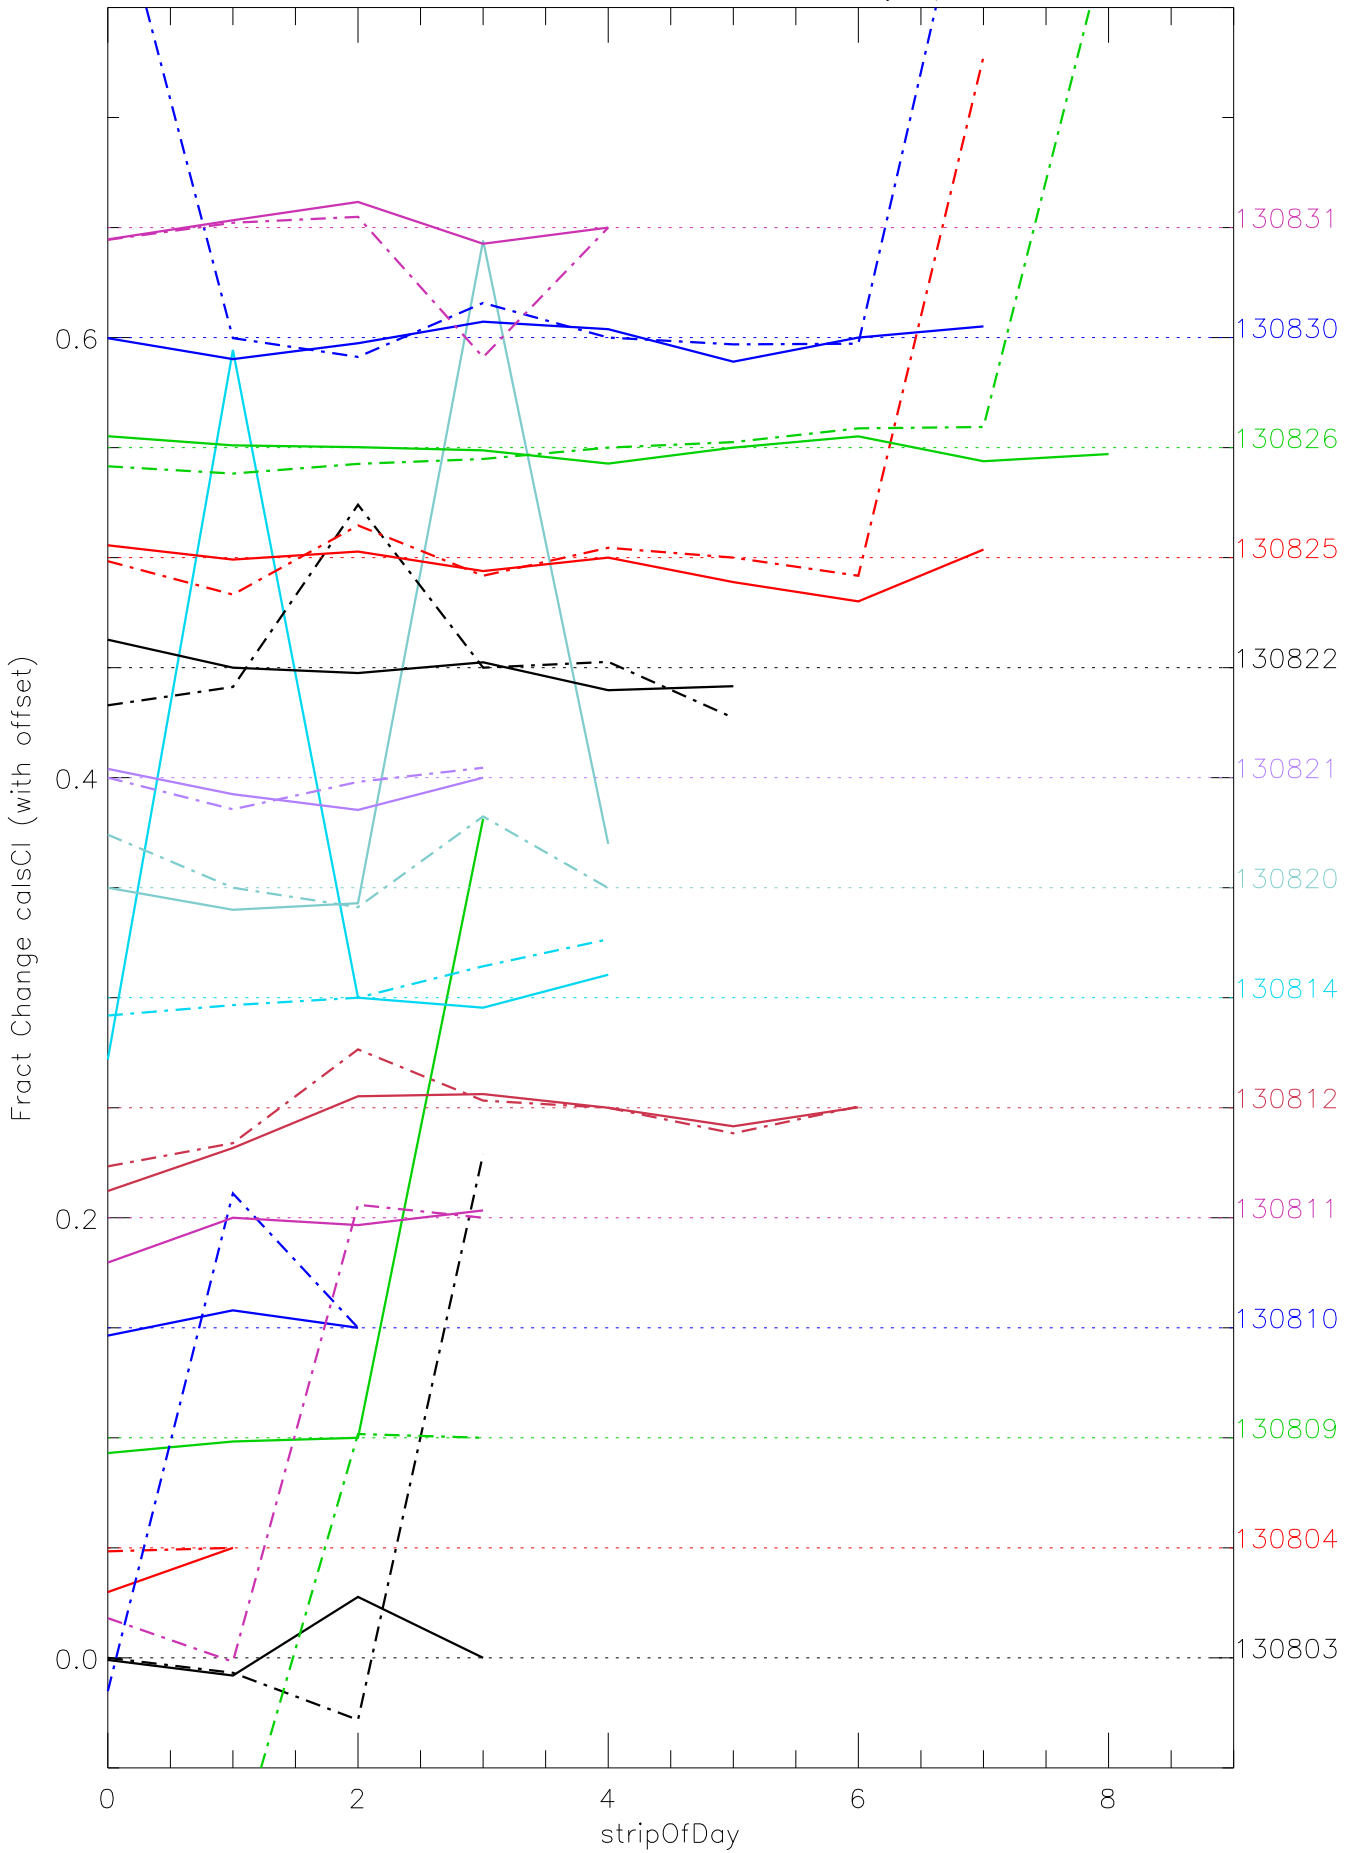

a2048 calsci factors for each day. pixel:0

a2048 calsci factors for each day. pixel:1

a2048 calsci factors for each day. pixel:2

a2048 calsci factors for each day. pixel:3

a2048 calsci factors for each day. pixel:4

a2048 calsci factors for each day. pixel:5

a2048 calsci factors for each day. pixel:6