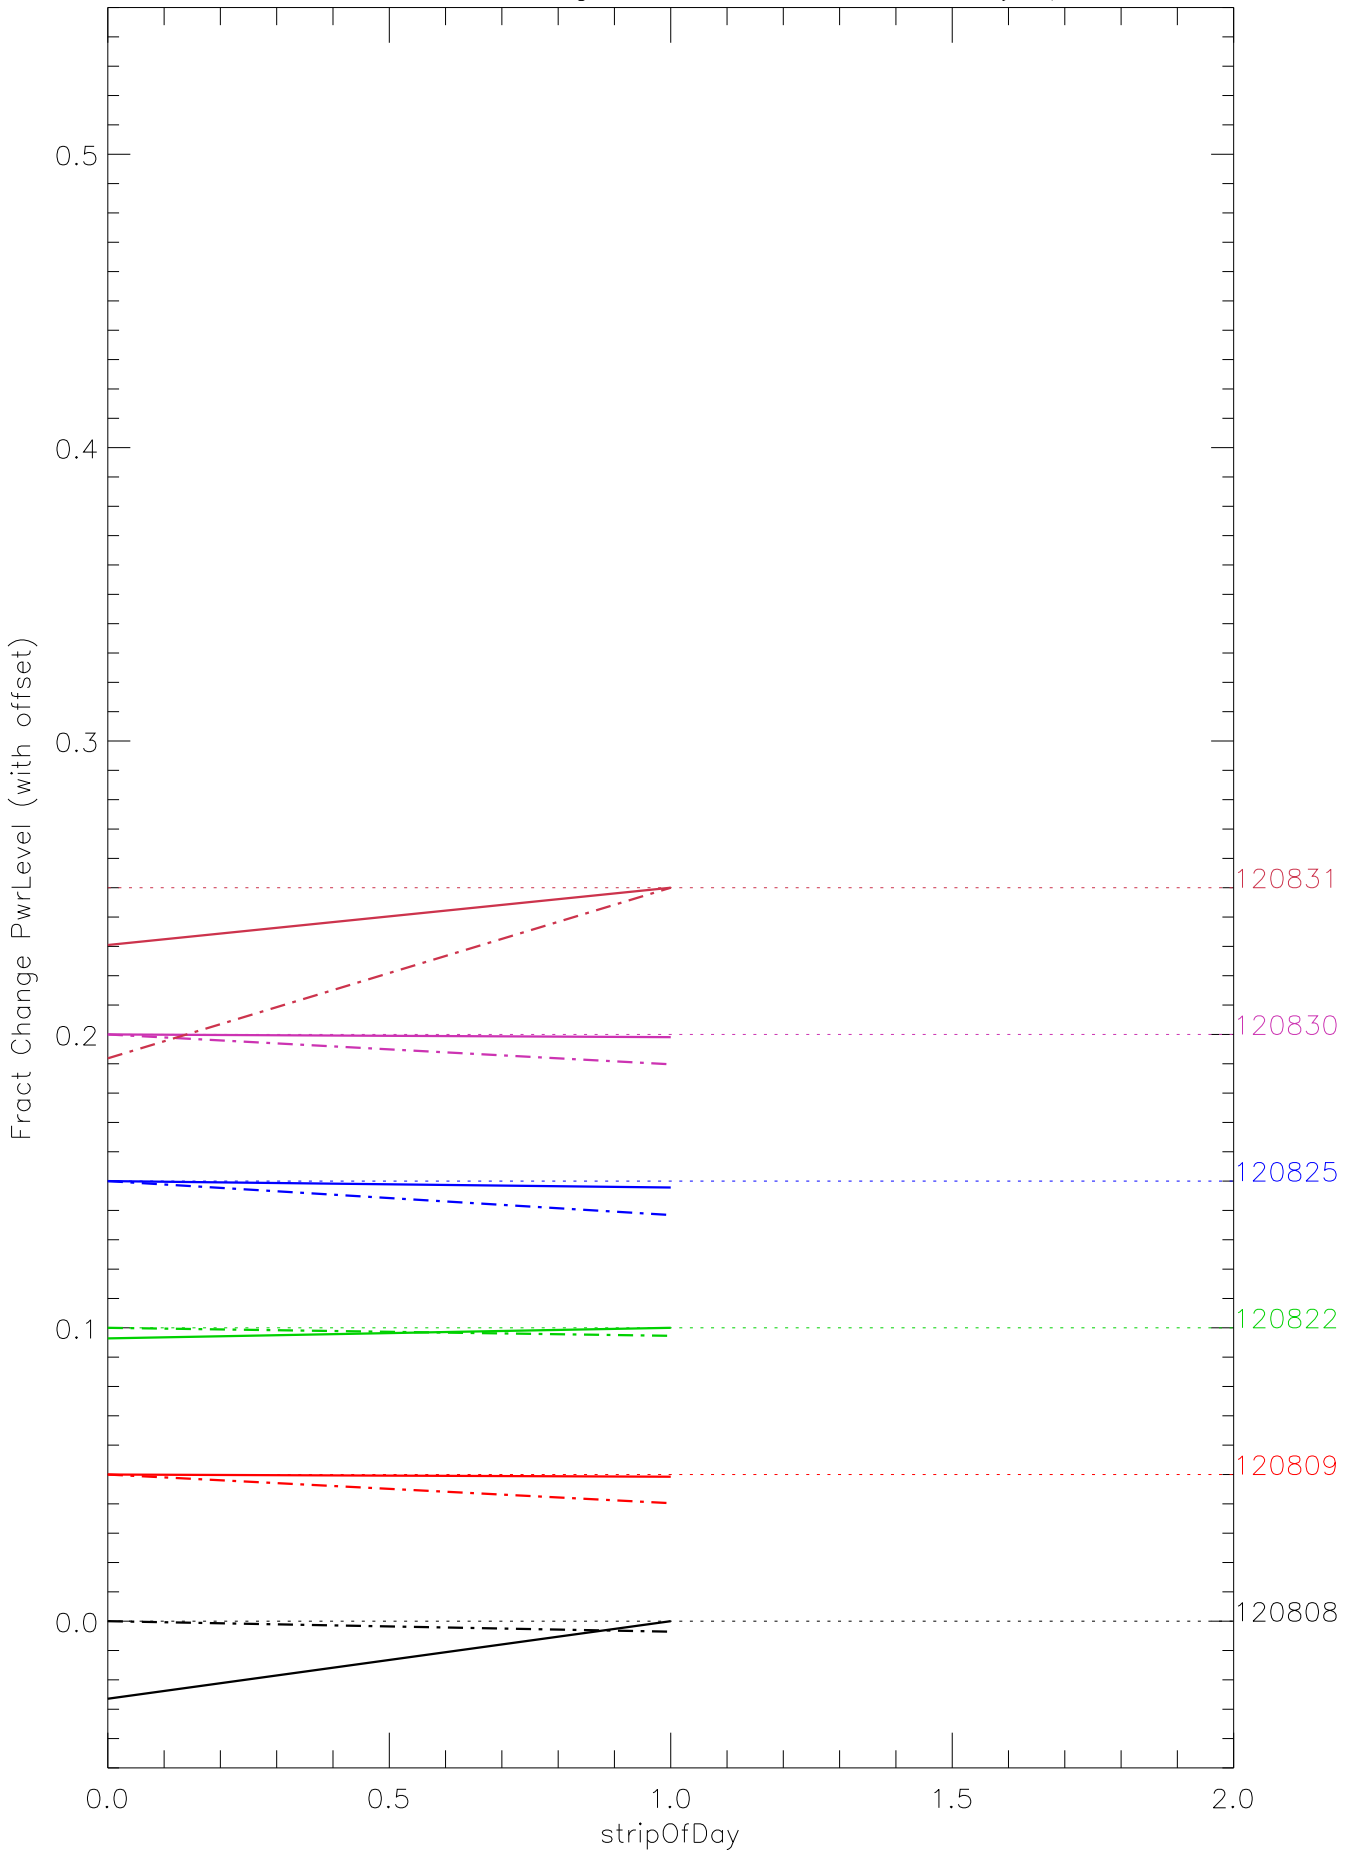

a2048 fractional change PwrLevel for each day. pixel:0

a2048 fractional change PwrLevel for each day. pixel:1

a2048 fractional change PwrLevel for each day. pixel:2

a2048 fractional change PwrLevel for each day. pixel:3

a2048 fractional change PwrLevel for each day. pixel:4

a2048 fractional change PwrLevel for each day. pixel:5

a2048 fractional change PwrLevel for each day. pixel:6