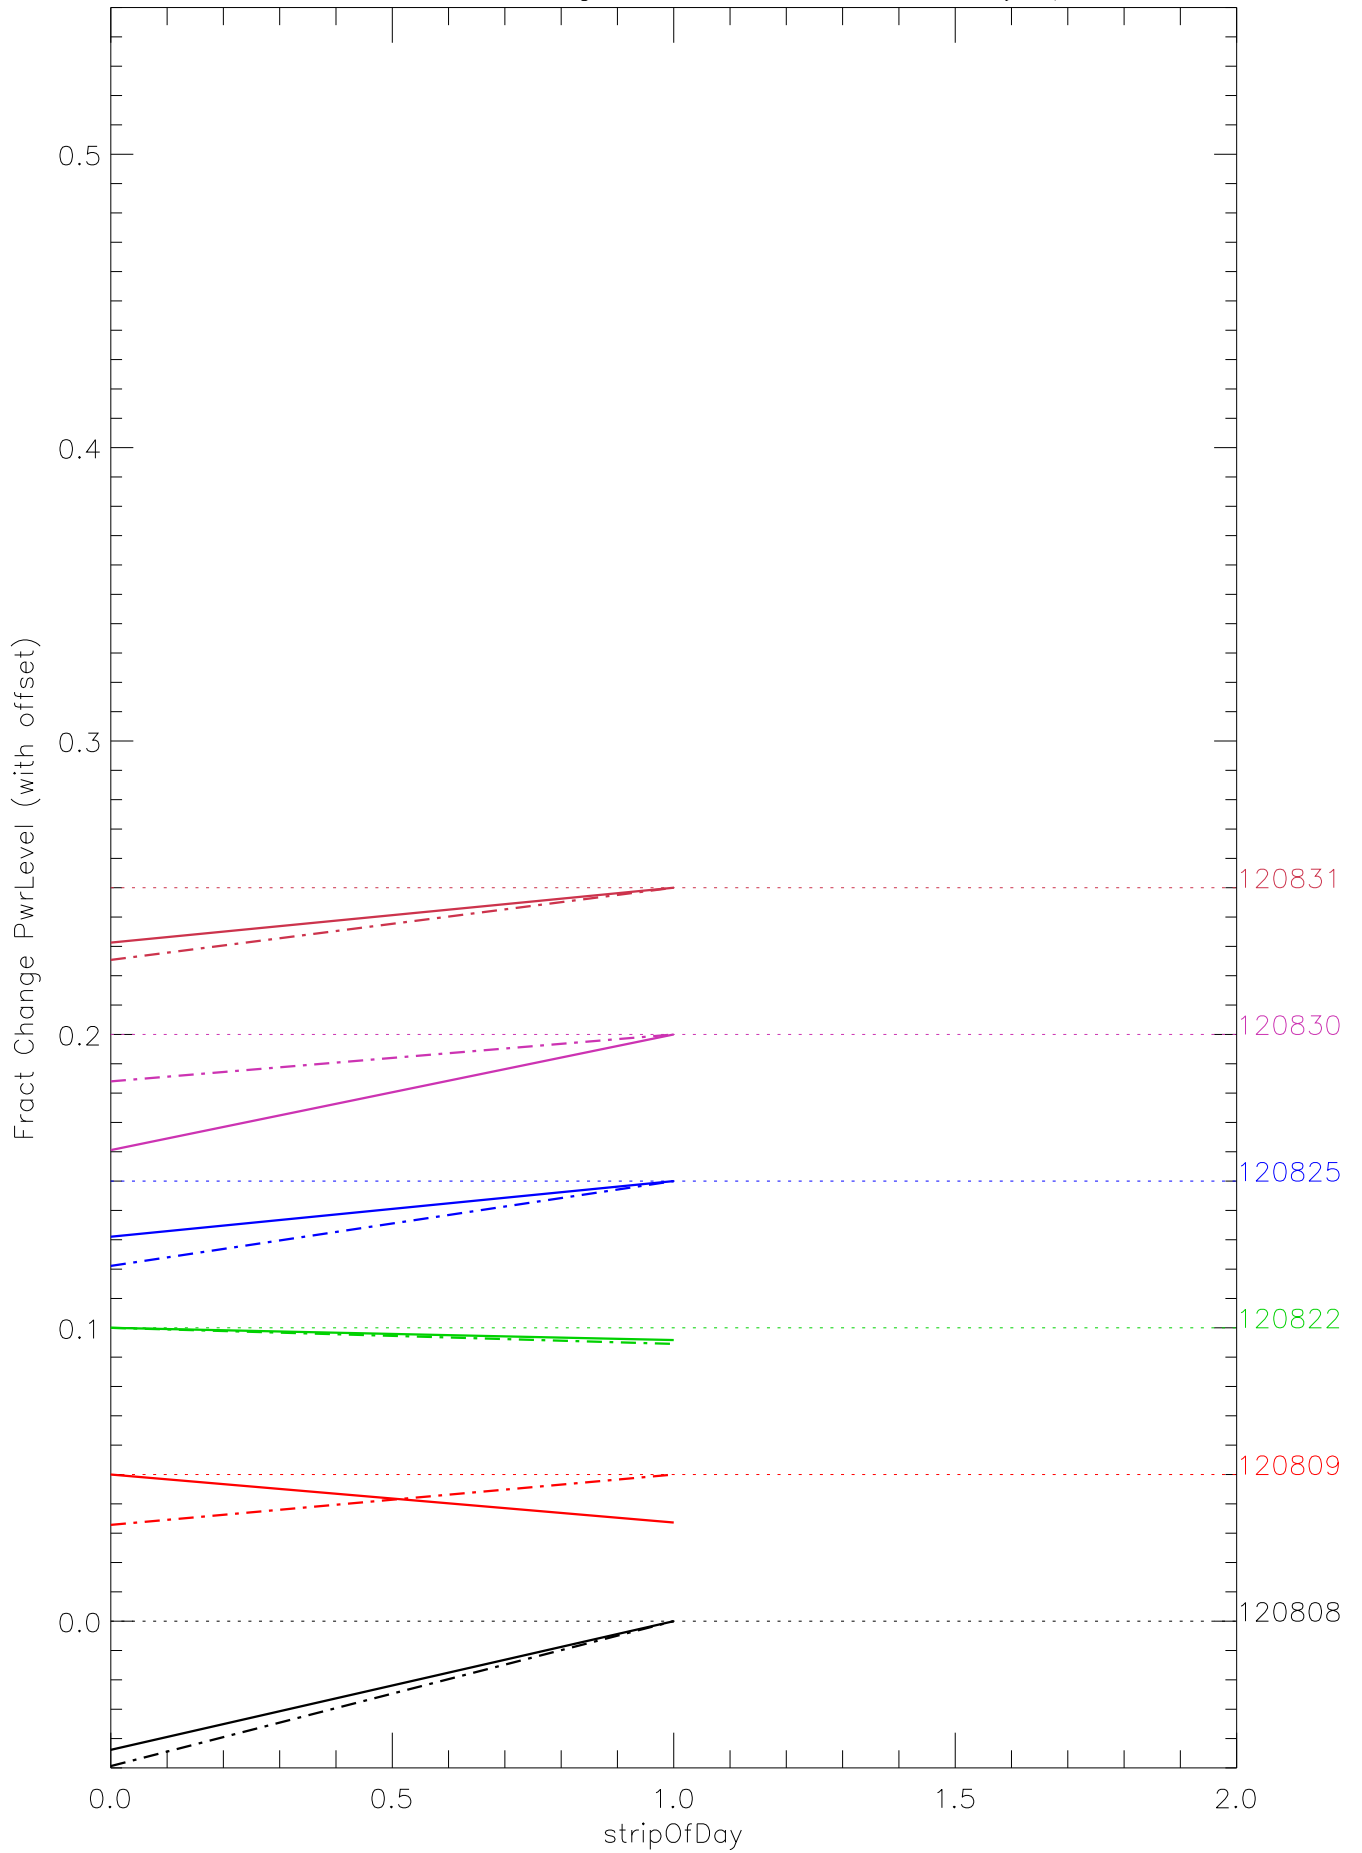

a2048 fractional change PwrLevel for each day. pixel:0

a2048 fractional change PwrLevel for each day. pixel:1

a2048 fractional change PwrLevel for each day. pixel:2

a2048 fractional change PwrLevel for each day. pixel:3

a2048 fractional change PwrLevel for each day. pixel:4

a2048 fractional change PwrLevel for each day. pixel:5

a2048 fractional change PwrLevel for each day. pixel:6