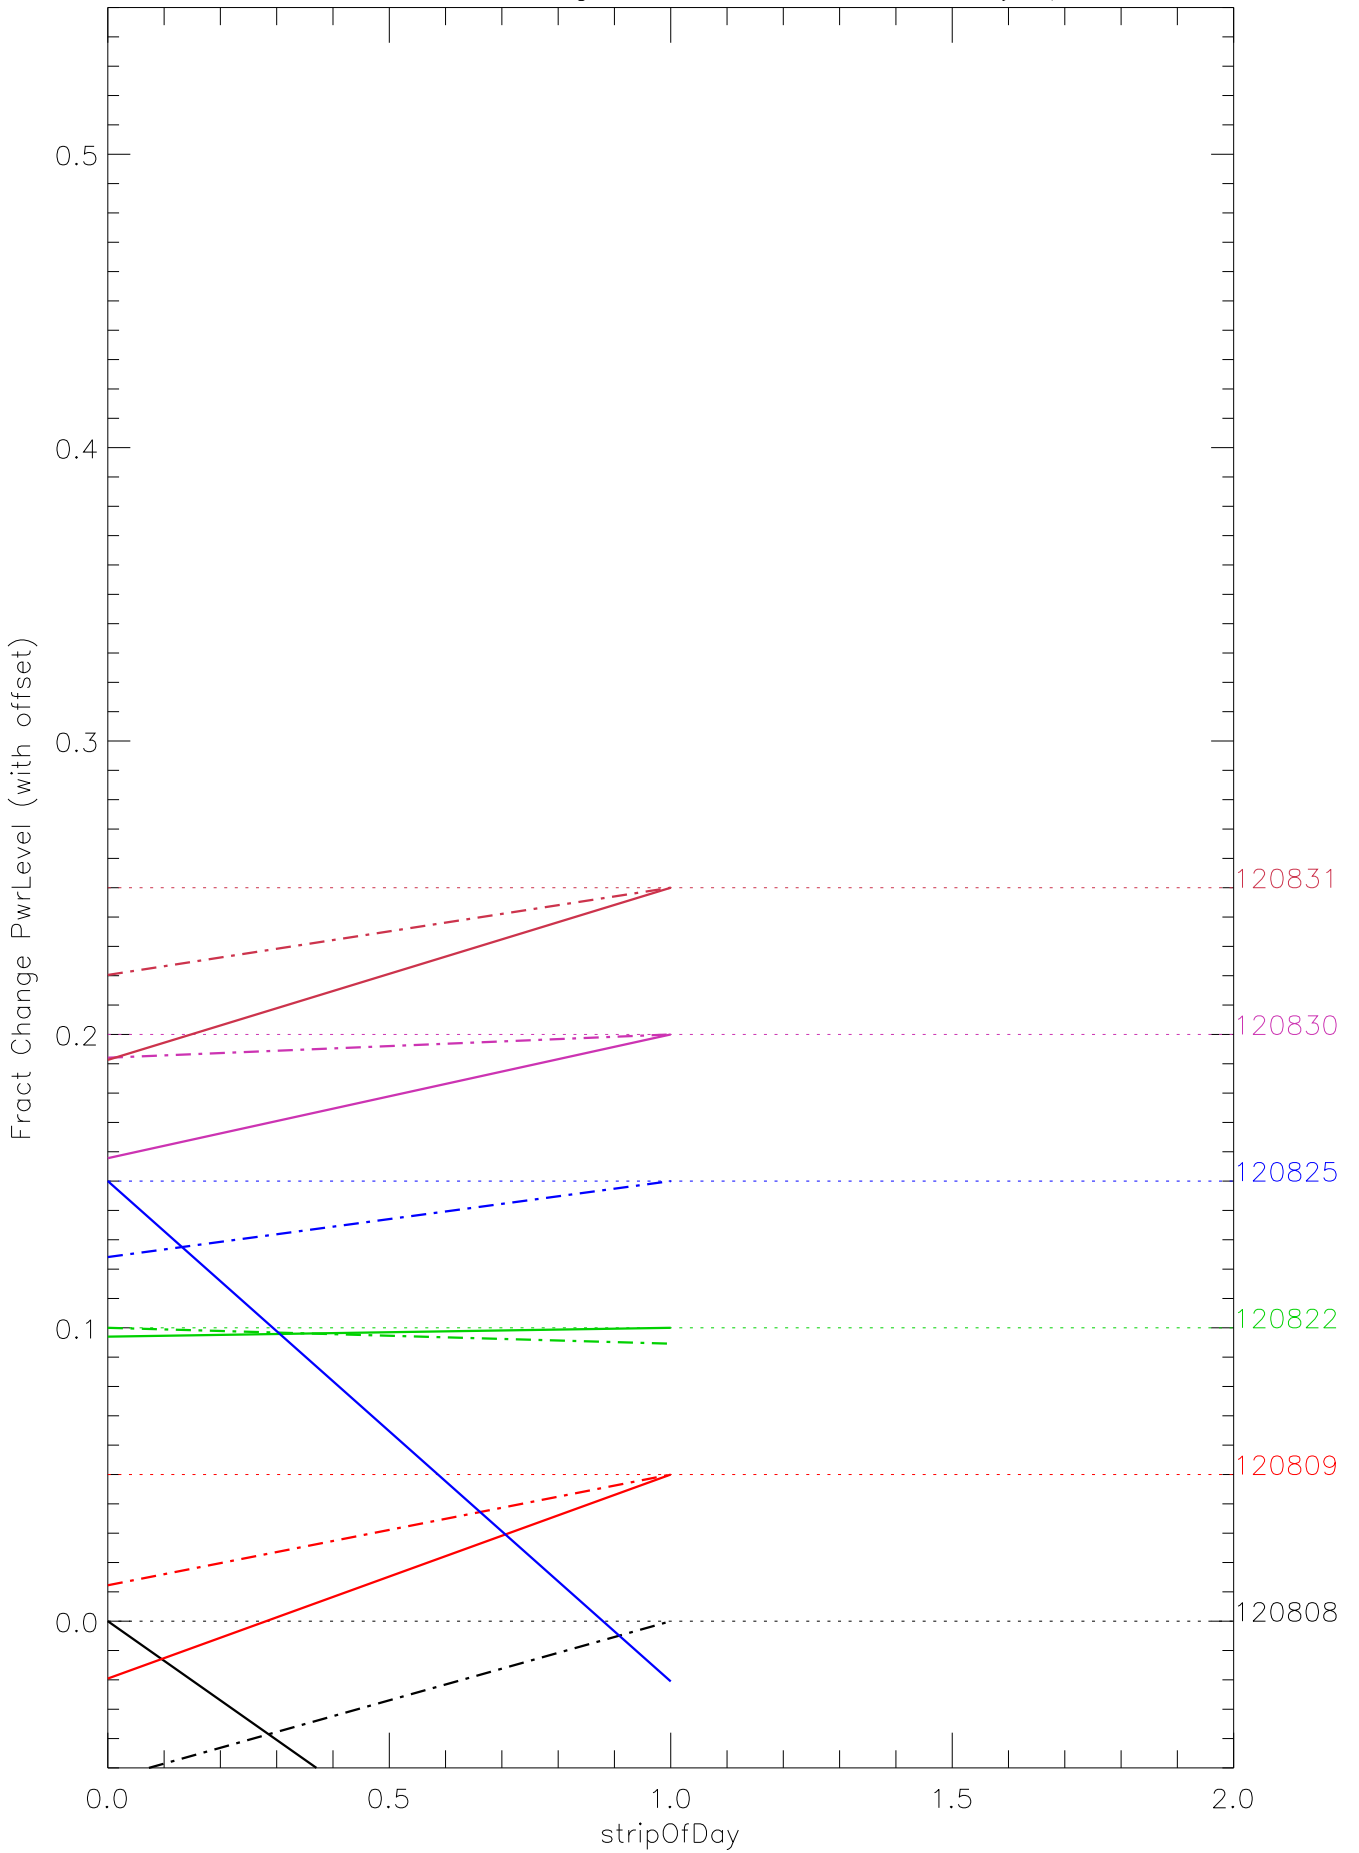

a2048 fractional change PwrLevel for each day. pixel:0

a2048 fractional change PwrLevel for each day. pixel:1

a2048 fractional change PwrLevel for each day. pixel:2

a2048 fractional change PwrLevel for each day. pixel:3

a2048 fractional change PwrLevel for each day. pixel:4

a2048 fractional change PwrLevel for each day. pixel:5

a2048 fractional change PwrLevel for each day. pixel:6