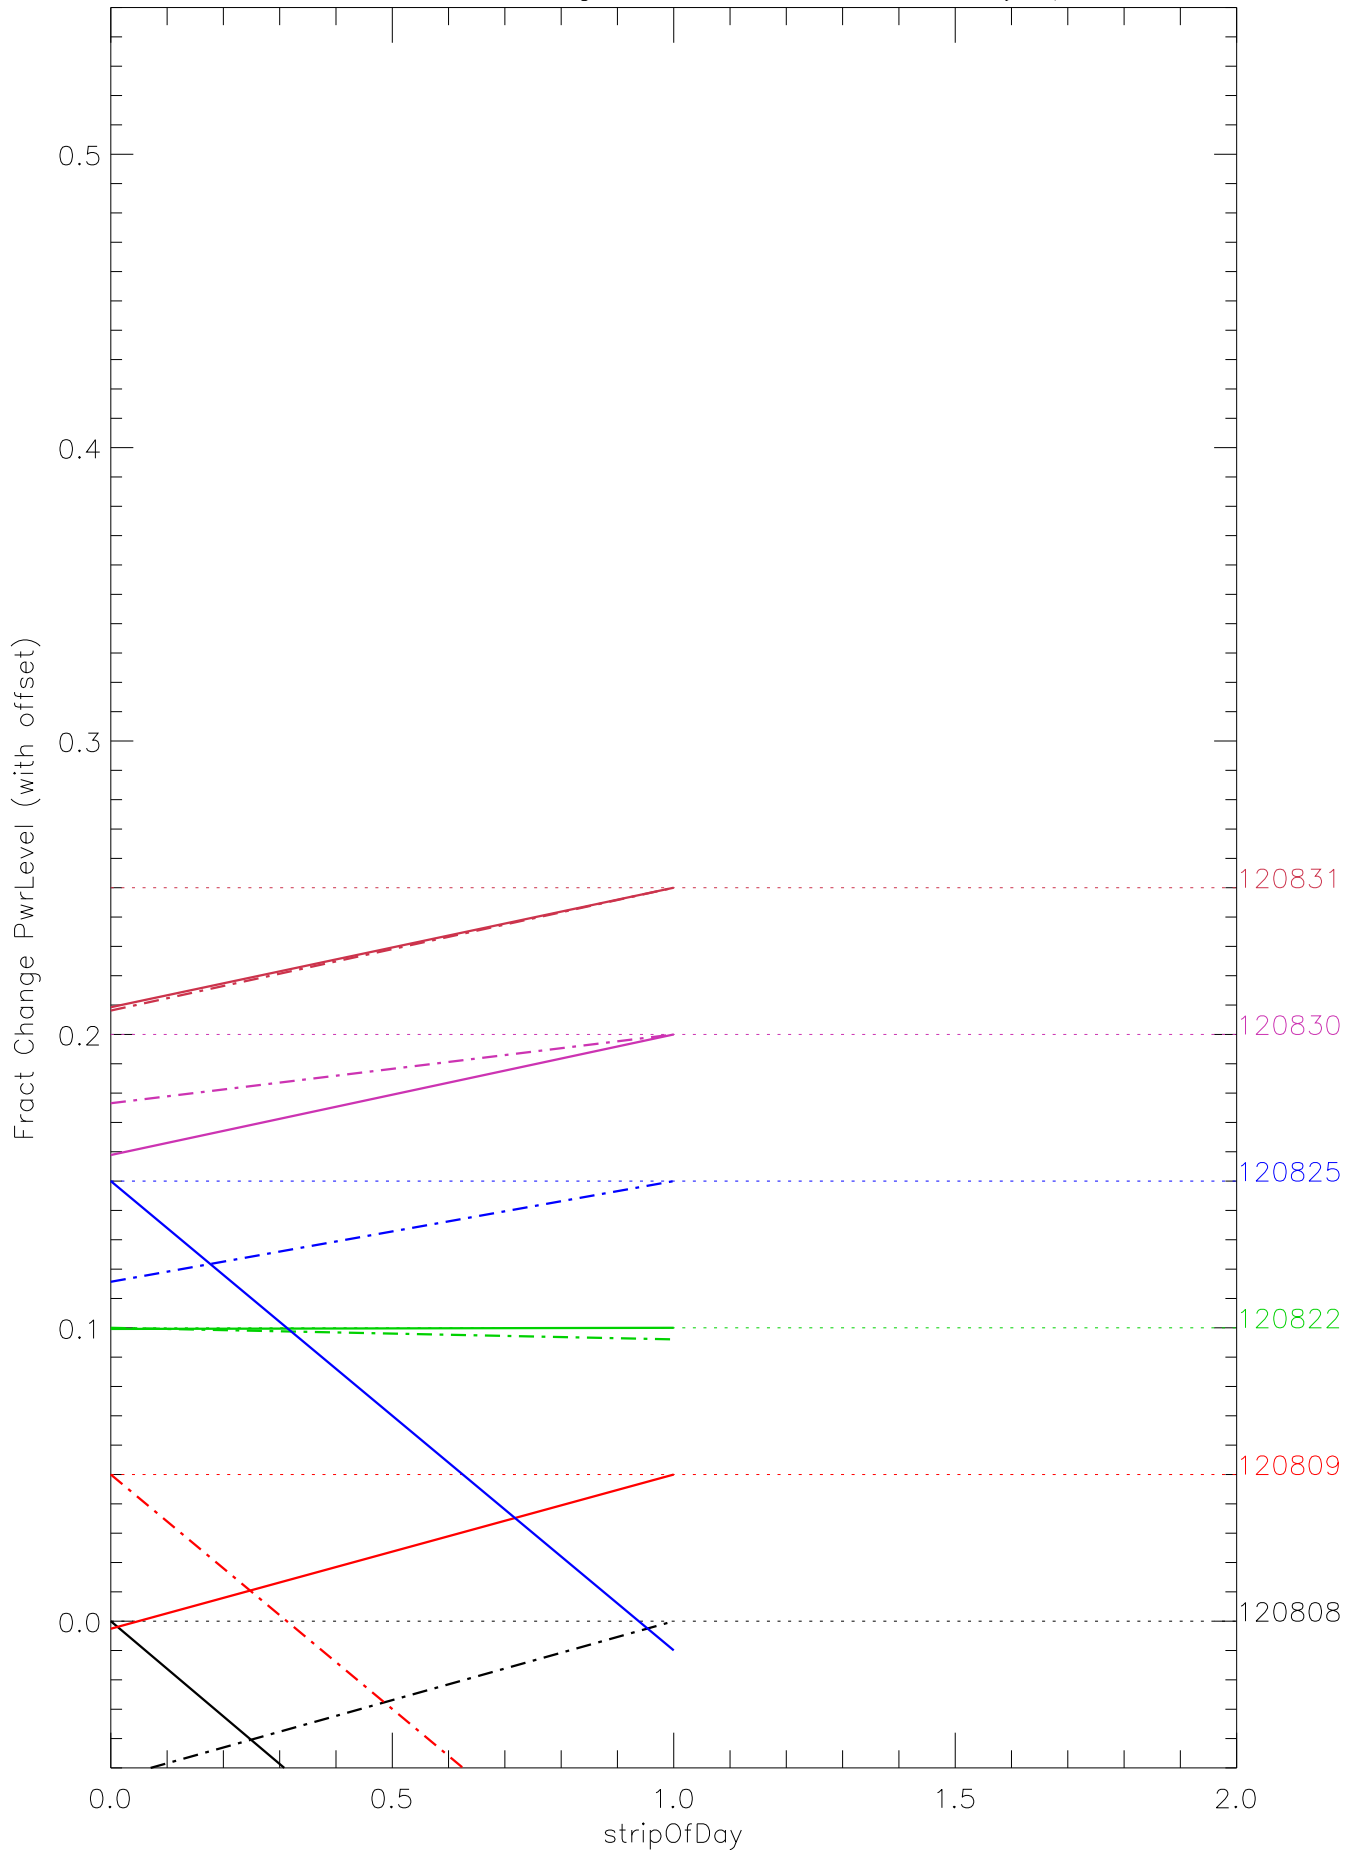

a2048 fractional change PwrLevel for each day. pixel:0

a2048 fractional change PwrLevel for each day. pixel:1

a2048 fractional change PwrLevel for each day. pixel:2

a2048 fractional change PwrLevel for each day. pixel:3

a2048 fractional change PwrLevel for each day. pixel:4

a2048 fractional change PwrLevel for each day. pixel:5

a2048 fractional change PwrLevel for each day. pixel:6