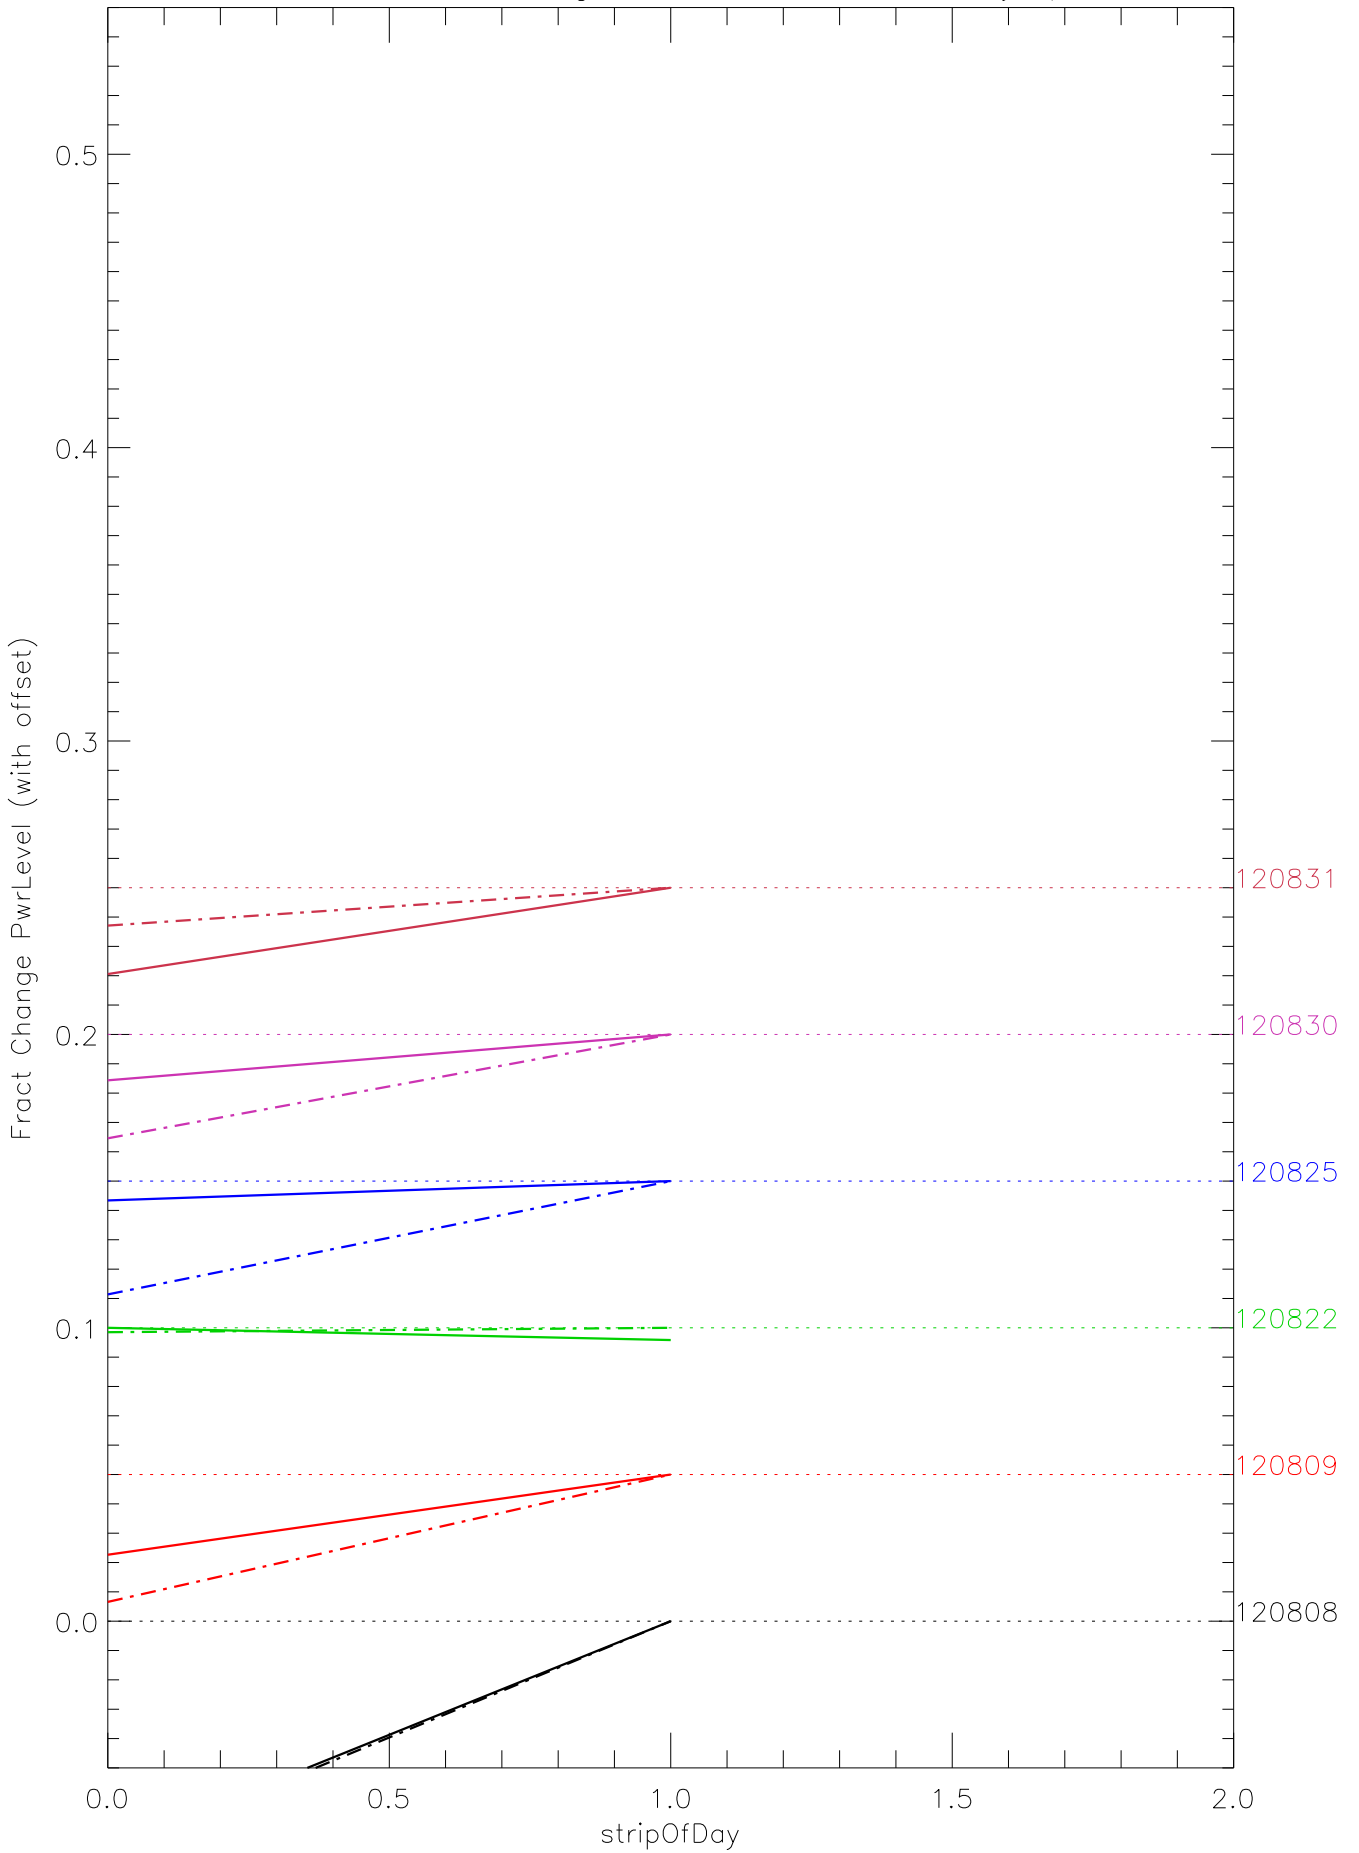

a2048 fractional change PwrLevel for each day. pixel:0

a2048 fractional change PwrLevel for each day. pixel:1

a2048 fractional change PwrLevel for each day. pixel:2

a2048 fractional change PwrLevel for each day. pixel:3

a2048 fractional change PwrLevel for each day. pixel:4

a2048 fractional change PwrLevel for each day. pixel:5

a2048 fractional change PwrLevel for each day. pixel:6