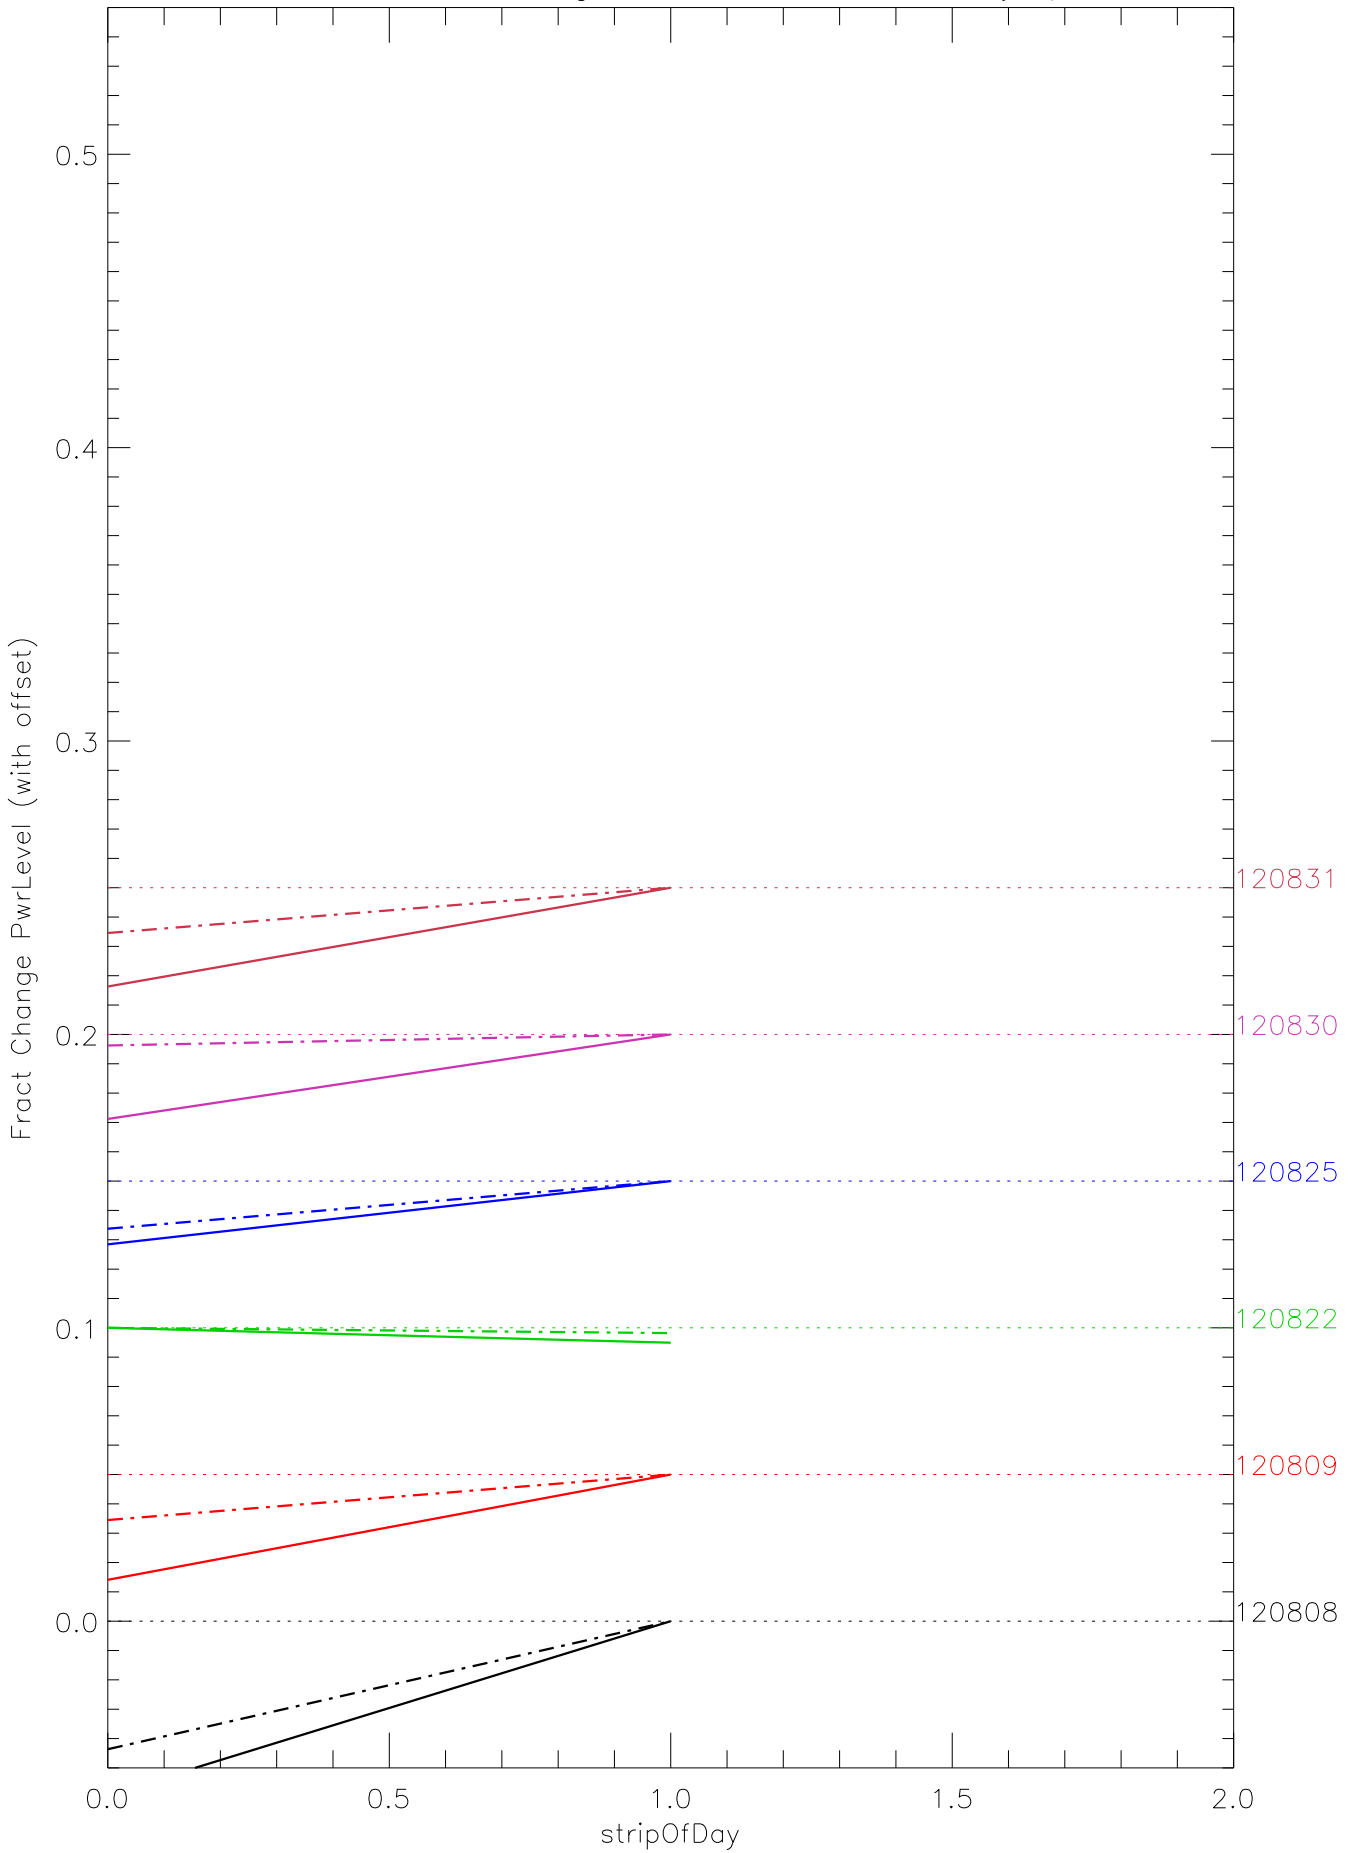

a2048 fractional change PwrLevel for each day. pixel:0

a2048 fractional change PwrLevel for each day. pixel:1

a2048 fractional change PwrLevel for each day. pixel:2

a2048 fractional change PwrLevel for each day. pixel:3

a2048 fractional change PwrLevel for each day. pixel:4

a2048 fractional change PwrLevel for each day. pixel:5

a2048 fractional change PwrLevel for each day. pixel:6