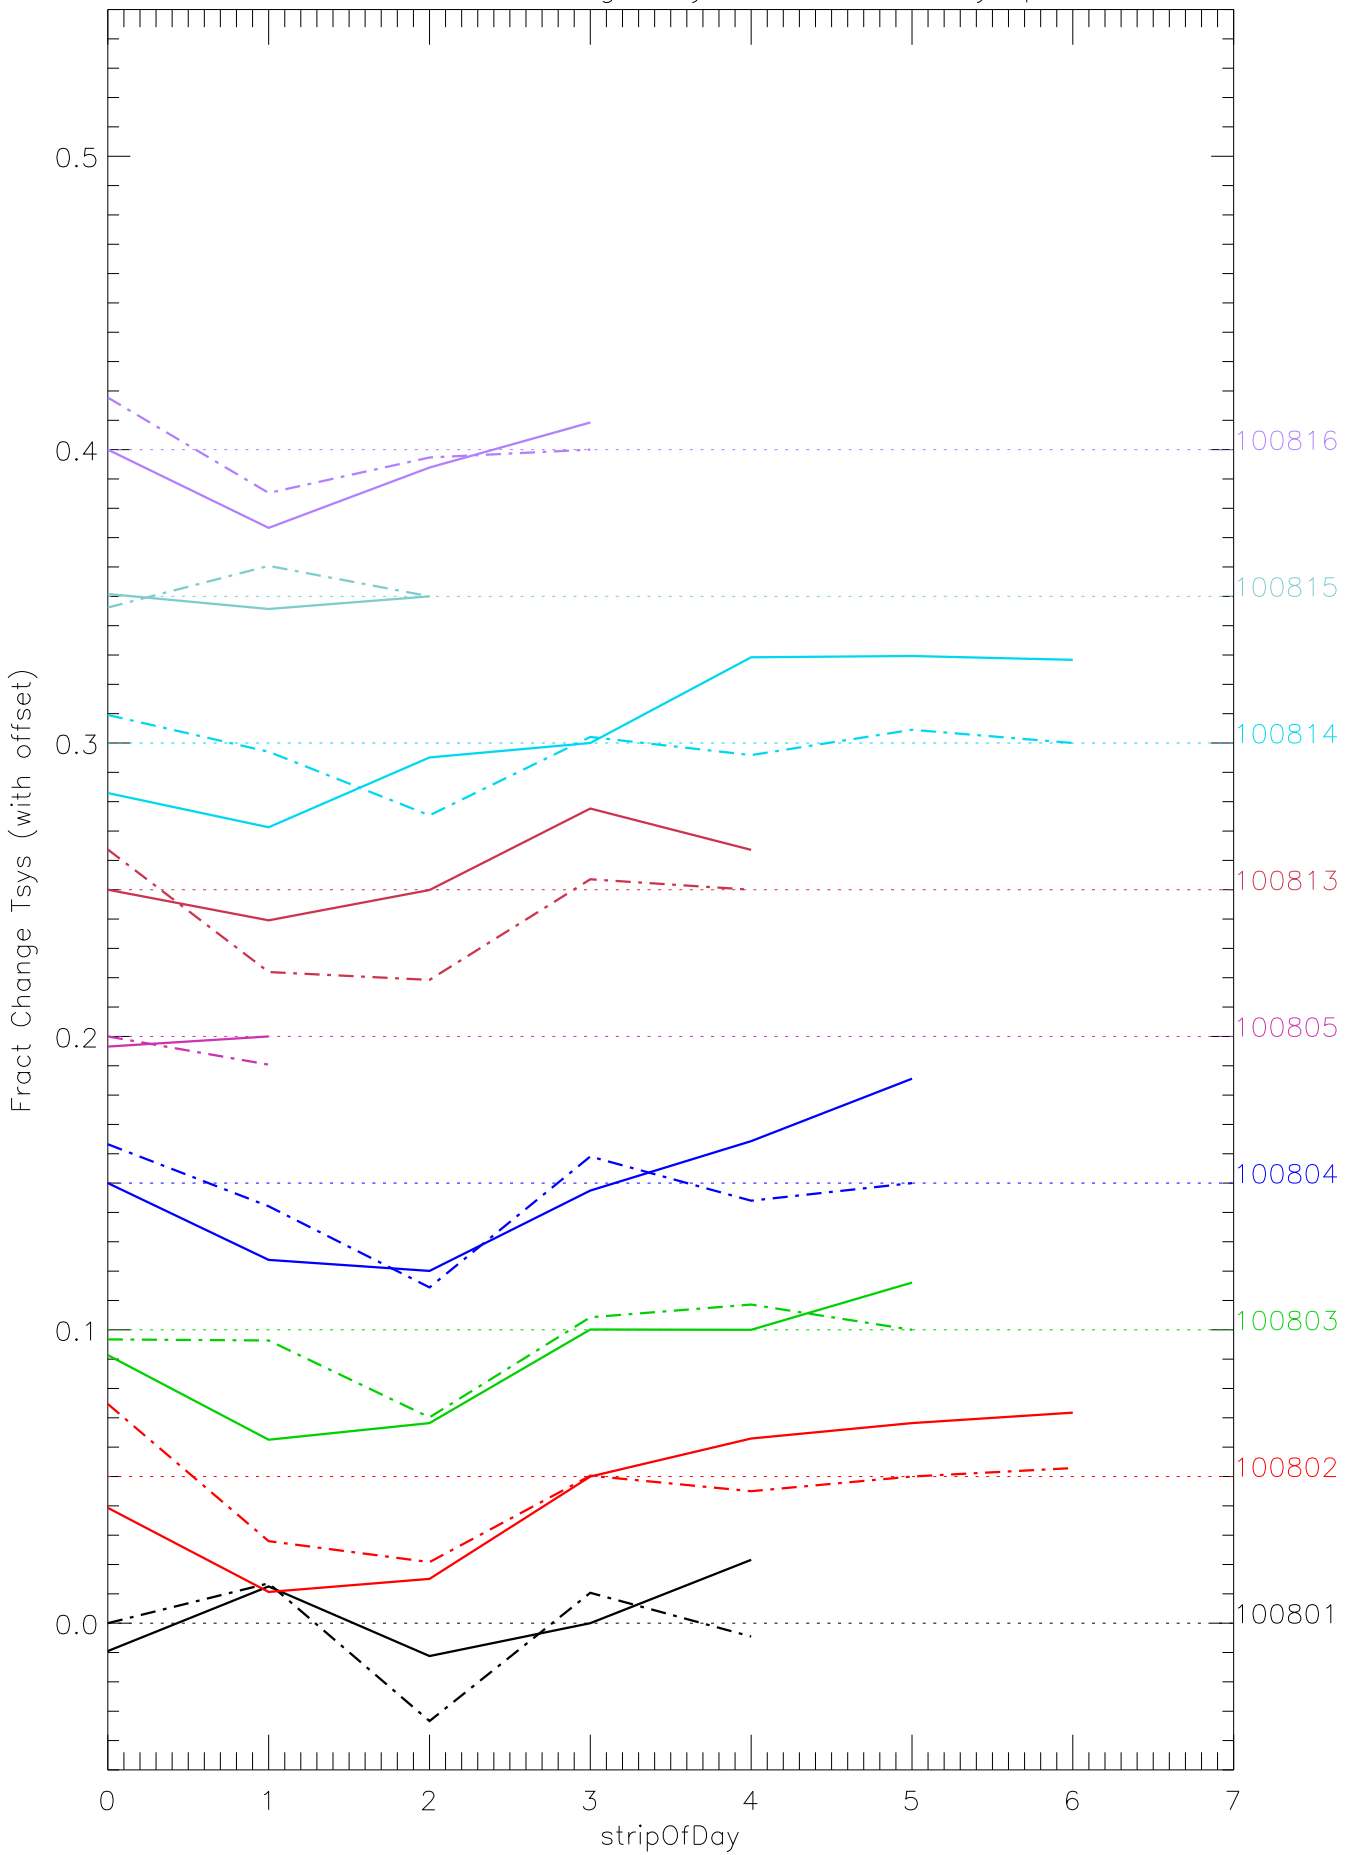

a2048 fractional change TsysK for each day. pixel:0

a2048 fractional change TsysK for each day. pixel:1

a2048 fractional change TsysK for each day. pixel:2

a2048 fractional change TsysK for each day. pixel:3

a2048 fractional change TsysK for each day. pixel:4

a2048 fractional change TsysK for each day. pixel:5

a2048 fractional change TsysK for each day. pixel:6