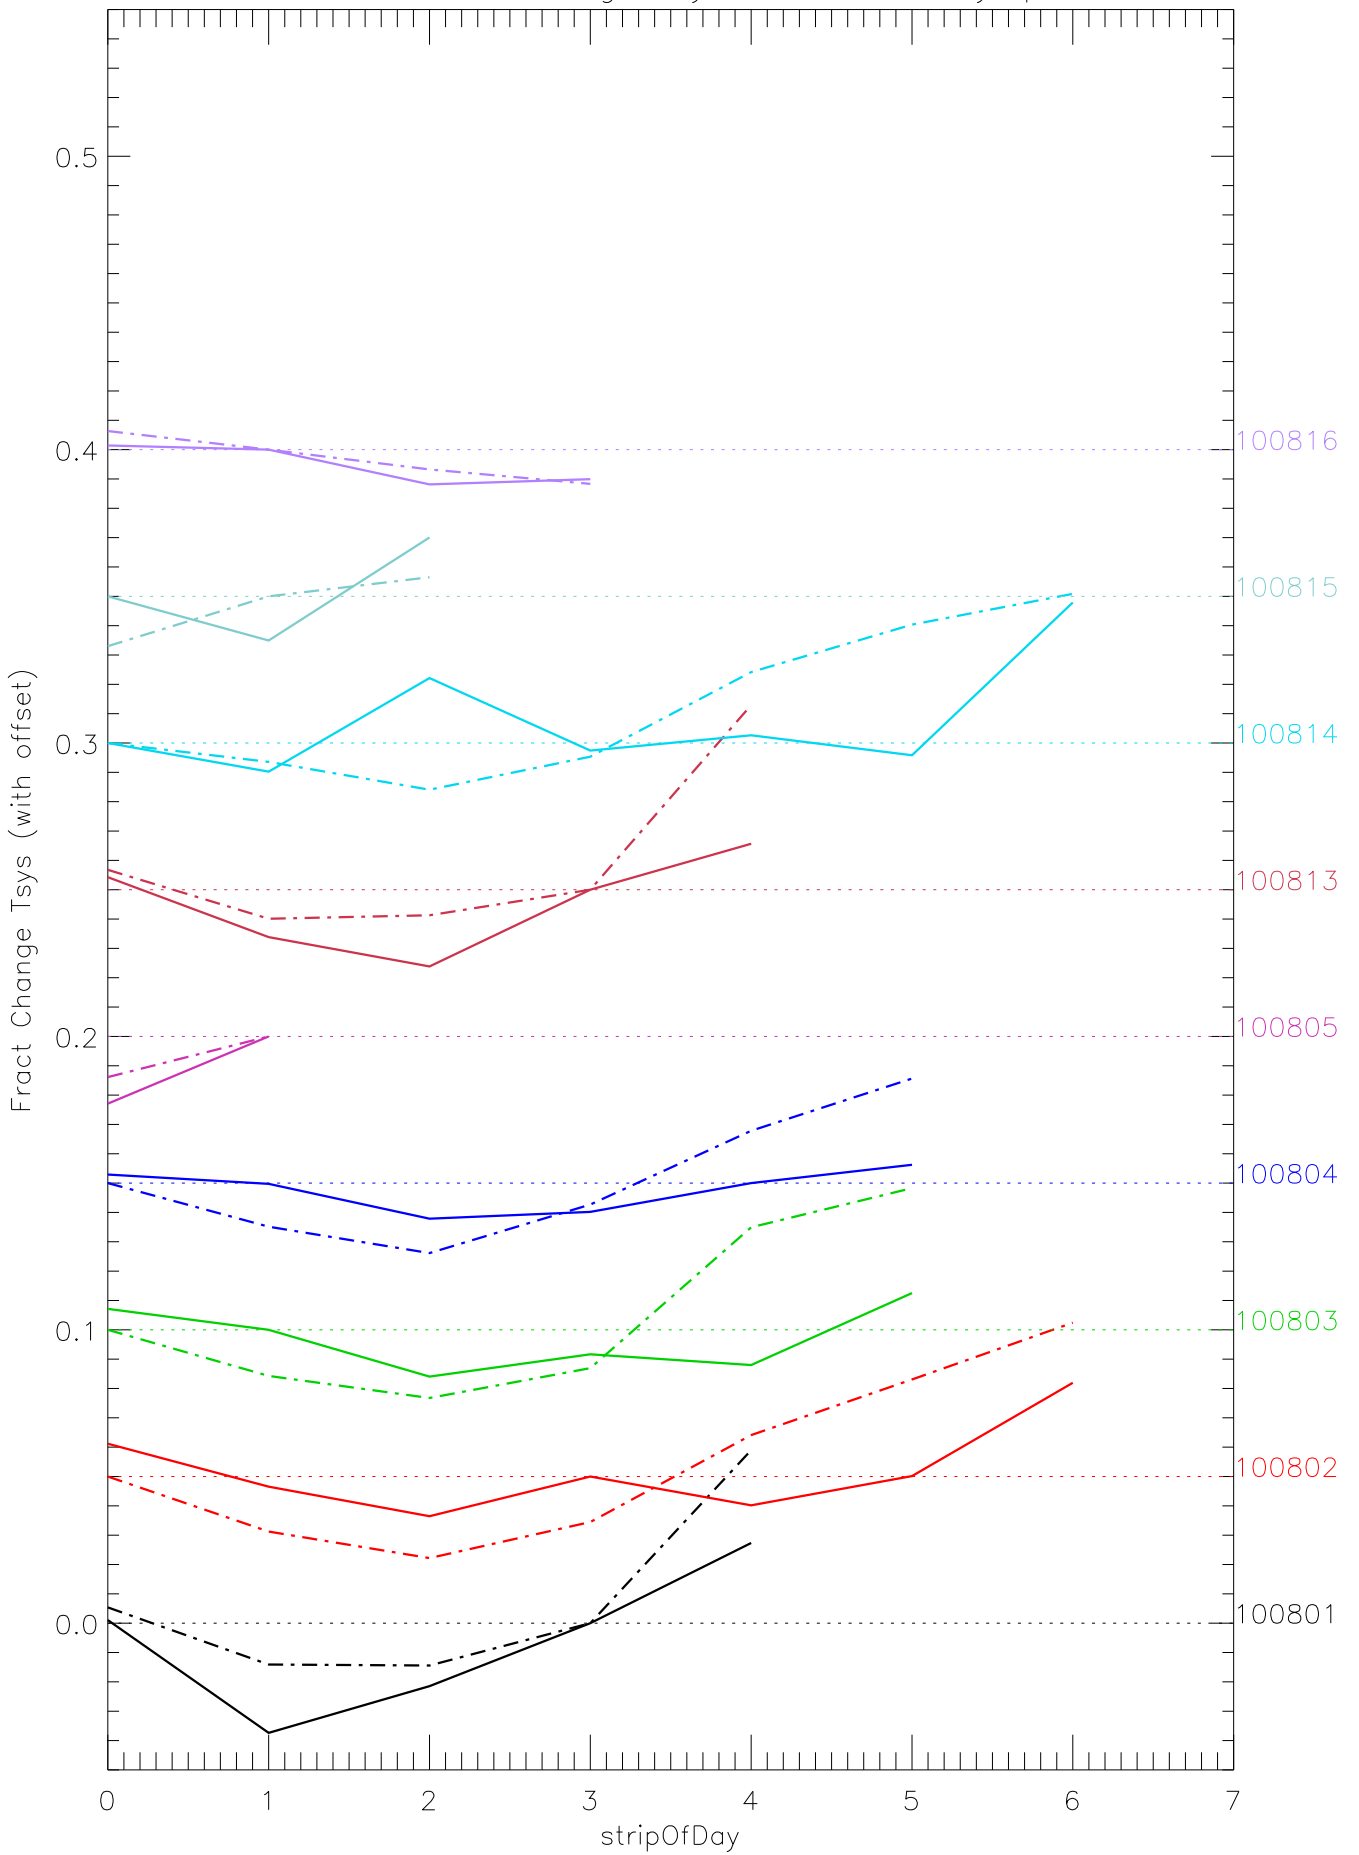

a2048 fractional change TsysK for each day. pixel:0

a2048 fractional change TsysK for each day. pixel:1

a2048 fractional change TsysK for each day. pixel:2

a2048 fractional change TsysK for each day. pixel:3

a2048 fractional change TsysK for each day. pixel:4

a2048 fractional change TsysK for each day. pixel:5

a2048 fractional change TsysK for each day. pixel:6