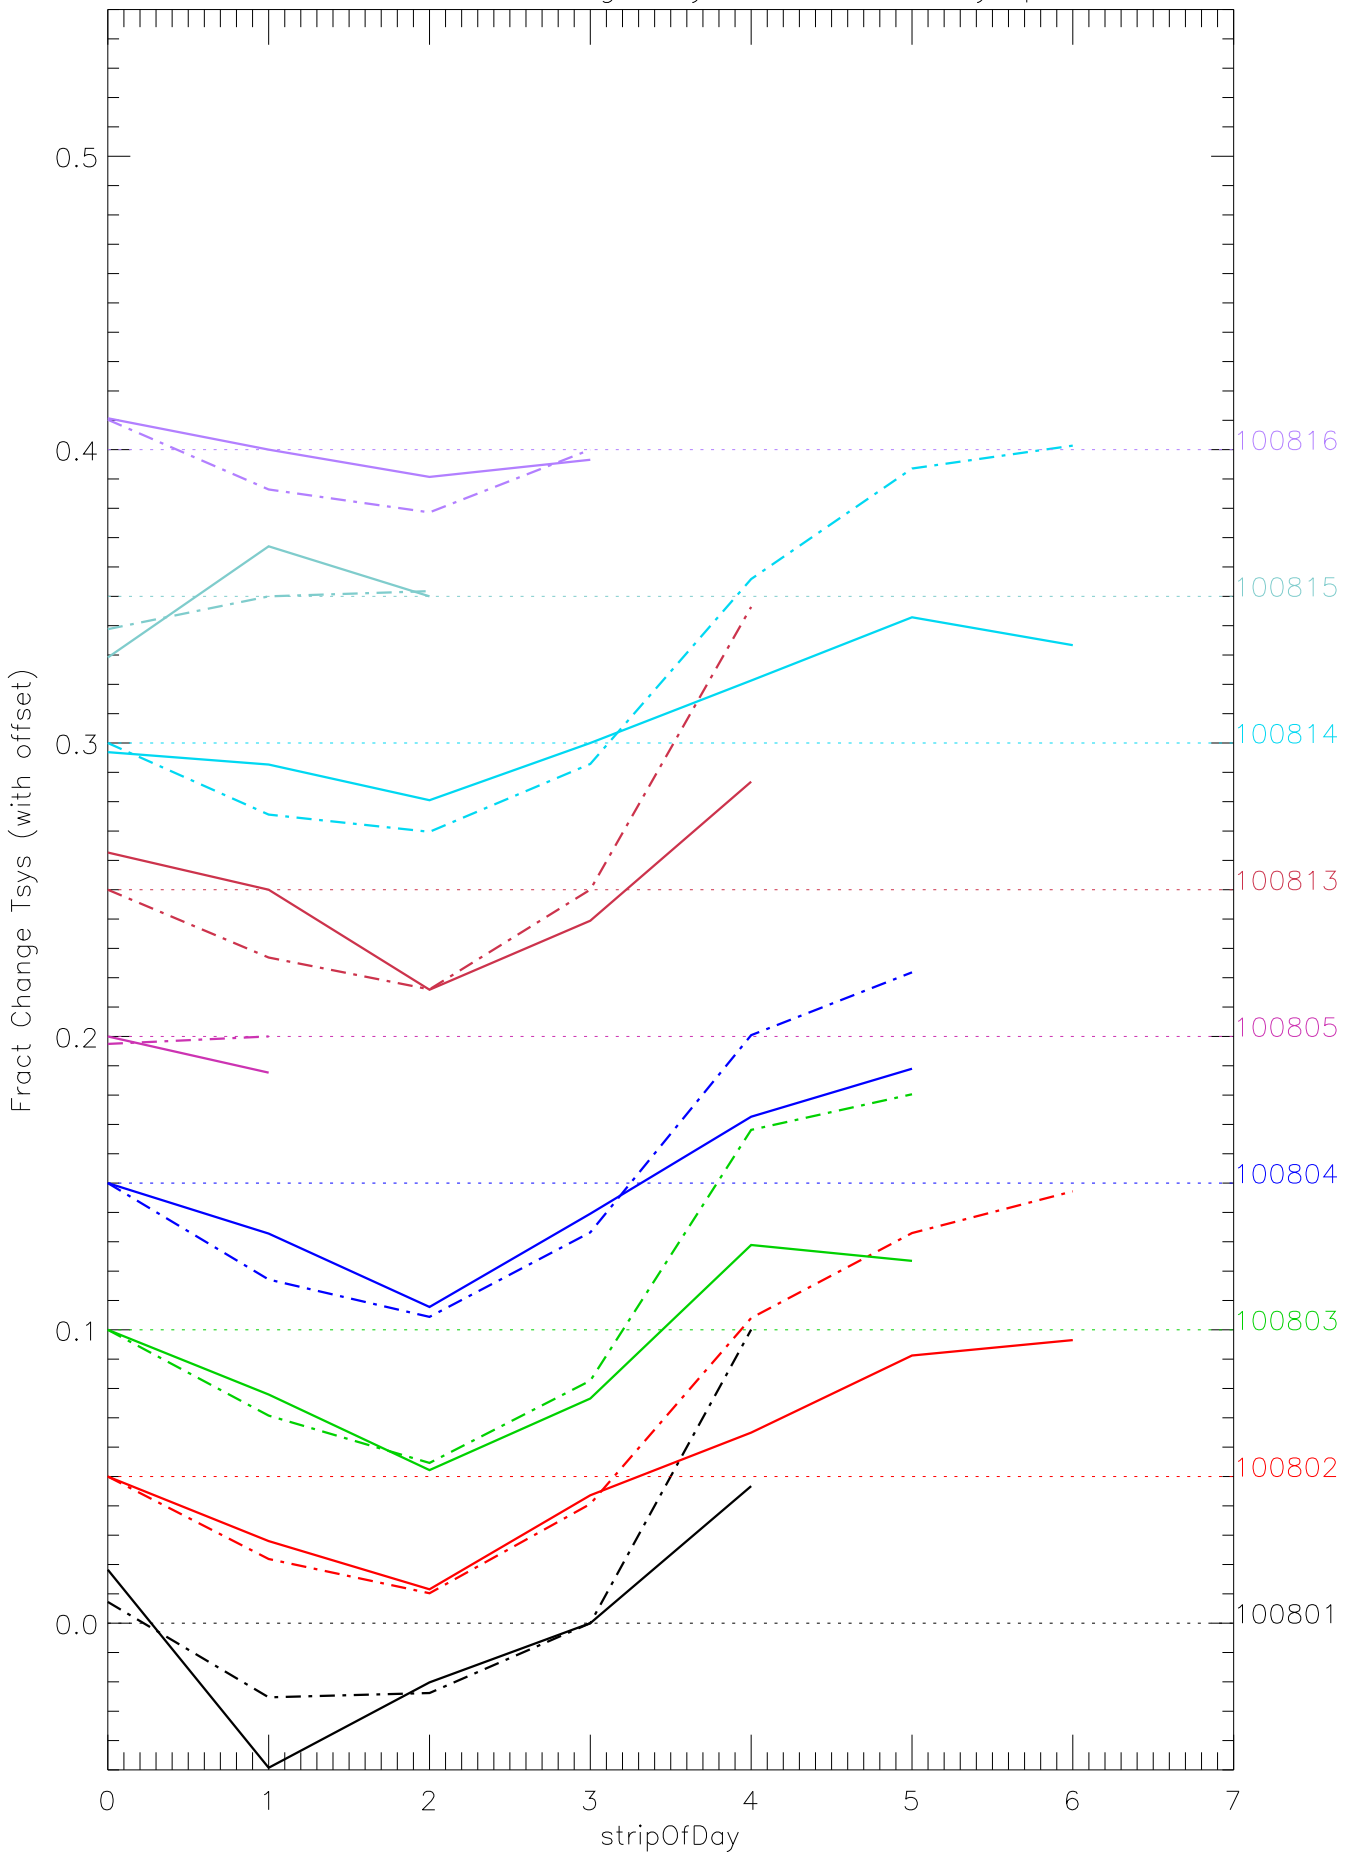

a2048 fractional change TsysK for each day. pixel:0

a2048 fractional change TsysK for each day. pixel:1

a2048 fractional change TsysK for each day. pixel:2

a2048 fractional change TsysK for each day. pixel:3

a2048 fractional change TsysK for each day. pixel:4

a2048 fractional change TsysK for each day. pixel:5

a2048 fractional change TsysK for each day. pixel:6