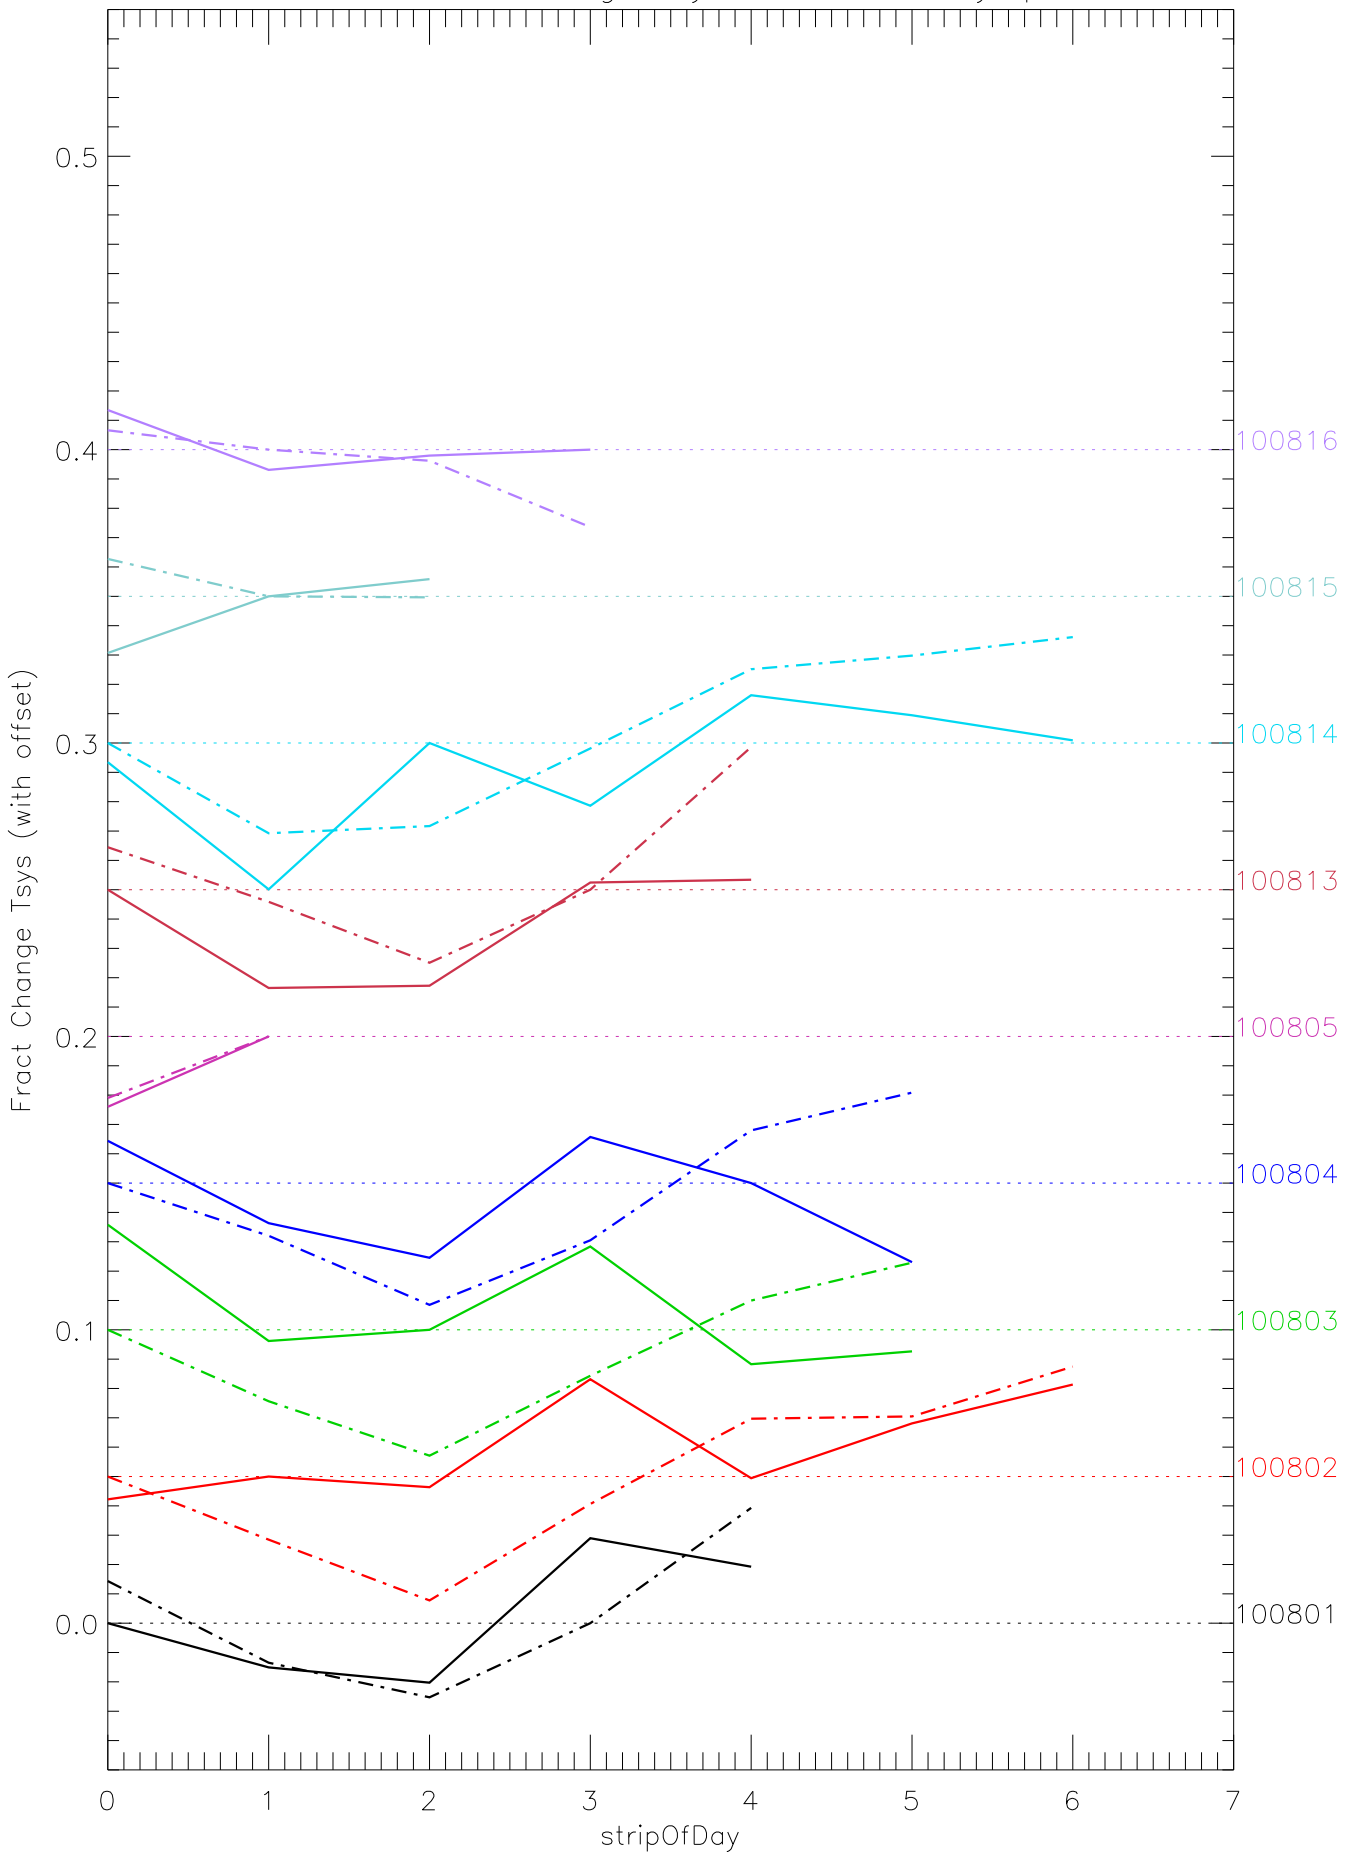

a2048 fractional change TsysK for each day. pixel:0

a2048 fractional change TsysK for each day. pixel:1

a2048 fractional change TsysK for each day. pixel:2

a2048 fractional change TsysK for each day. pixel:3

a2048 fractional change TsysK for each day. pixel:4

a2048 fractional change TsysK for each day. pixel:5

a2048 fractional change TsysK for each day. pixel:6