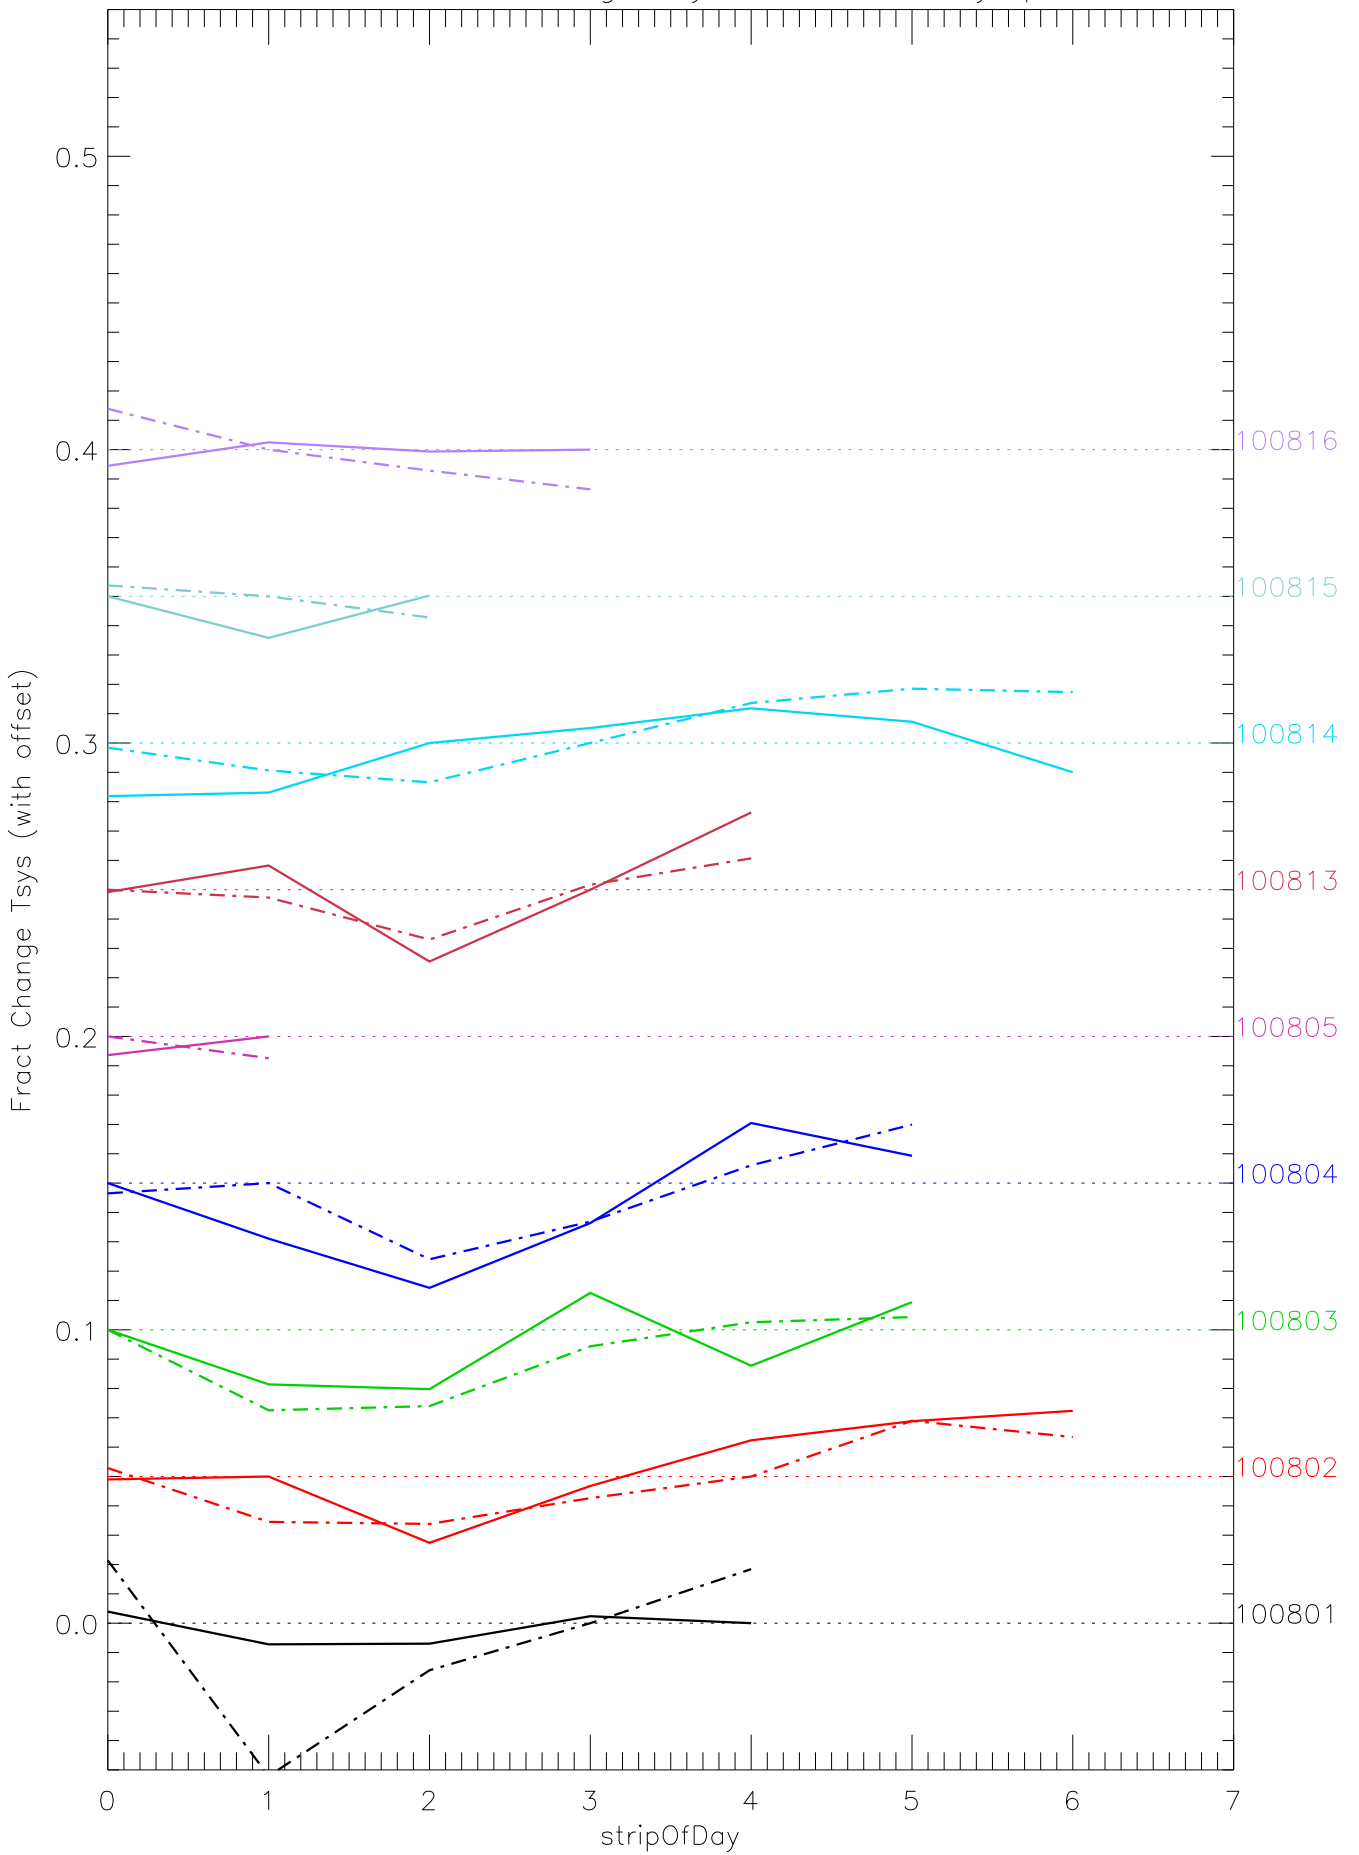

a2048 fractional change TsysK for each day. pixel:0

a2048 fractional change TsysK for each day. pixel:1

a2048 fractional change TsysK for each day. pixel:2

a2048 fractional change TsysK for each day. pixel:3

a2048 fractional change TsysK for each day. pixel:4

a2048 fractional change TsysK for each day. pixel:5

a2048 fractional change TsysK for each day. pixel:6