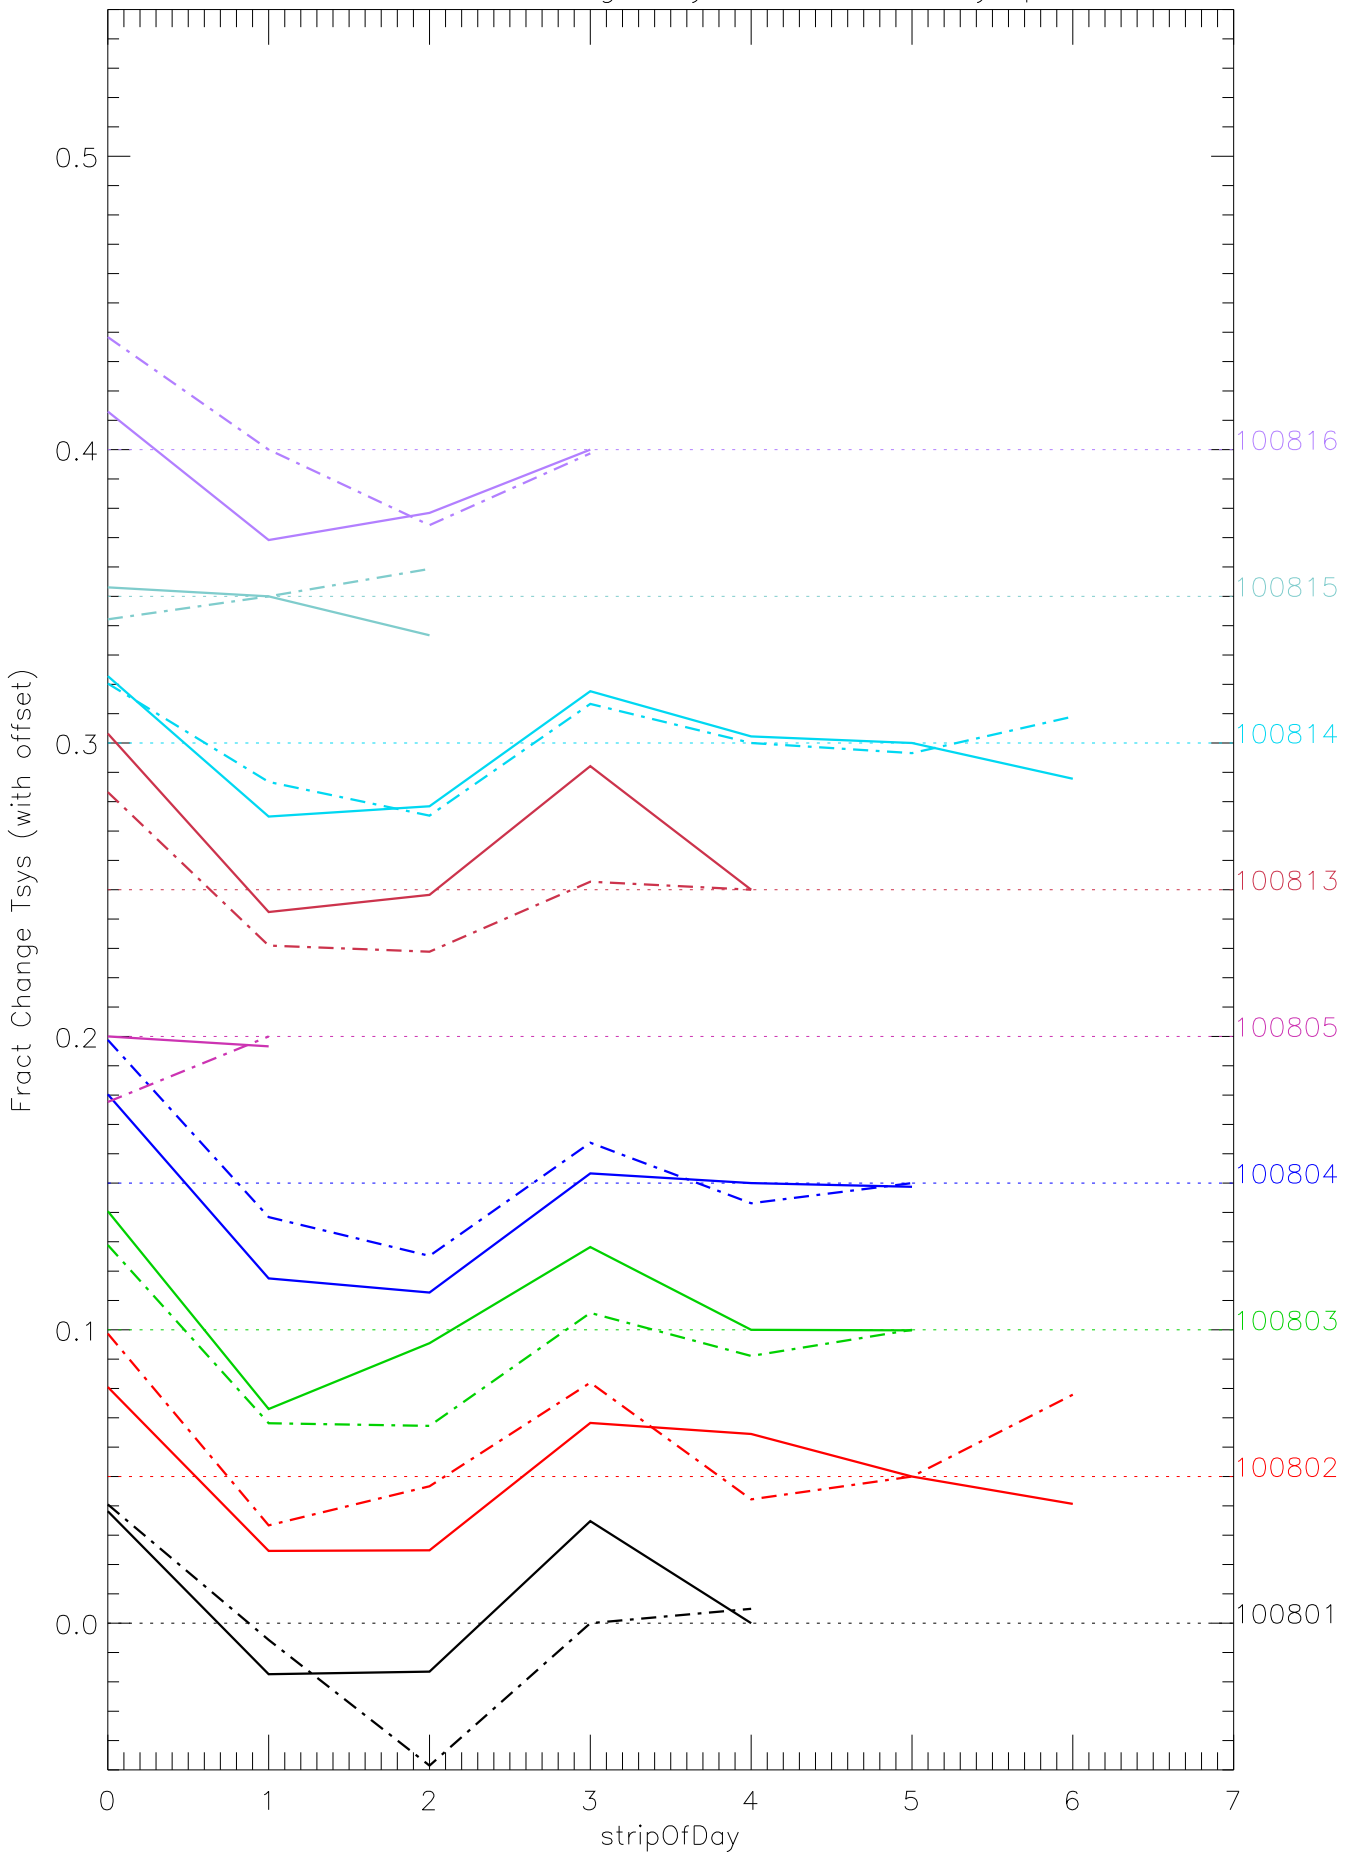

a2048 fractional change TsysK for each day. pixel:0

a2048 fractional change TsysK for each day. pixel:1

a2048 fractional change TsysK for each day. pixel:2

a2048 fractional change TsysK for each day. pixel:3

a2048 fractional change TsysK for each day. pixel:4

a2048 fractional change TsysK for each day. pixel:5

a2048 fractional change TsysK for each day. pixel:6