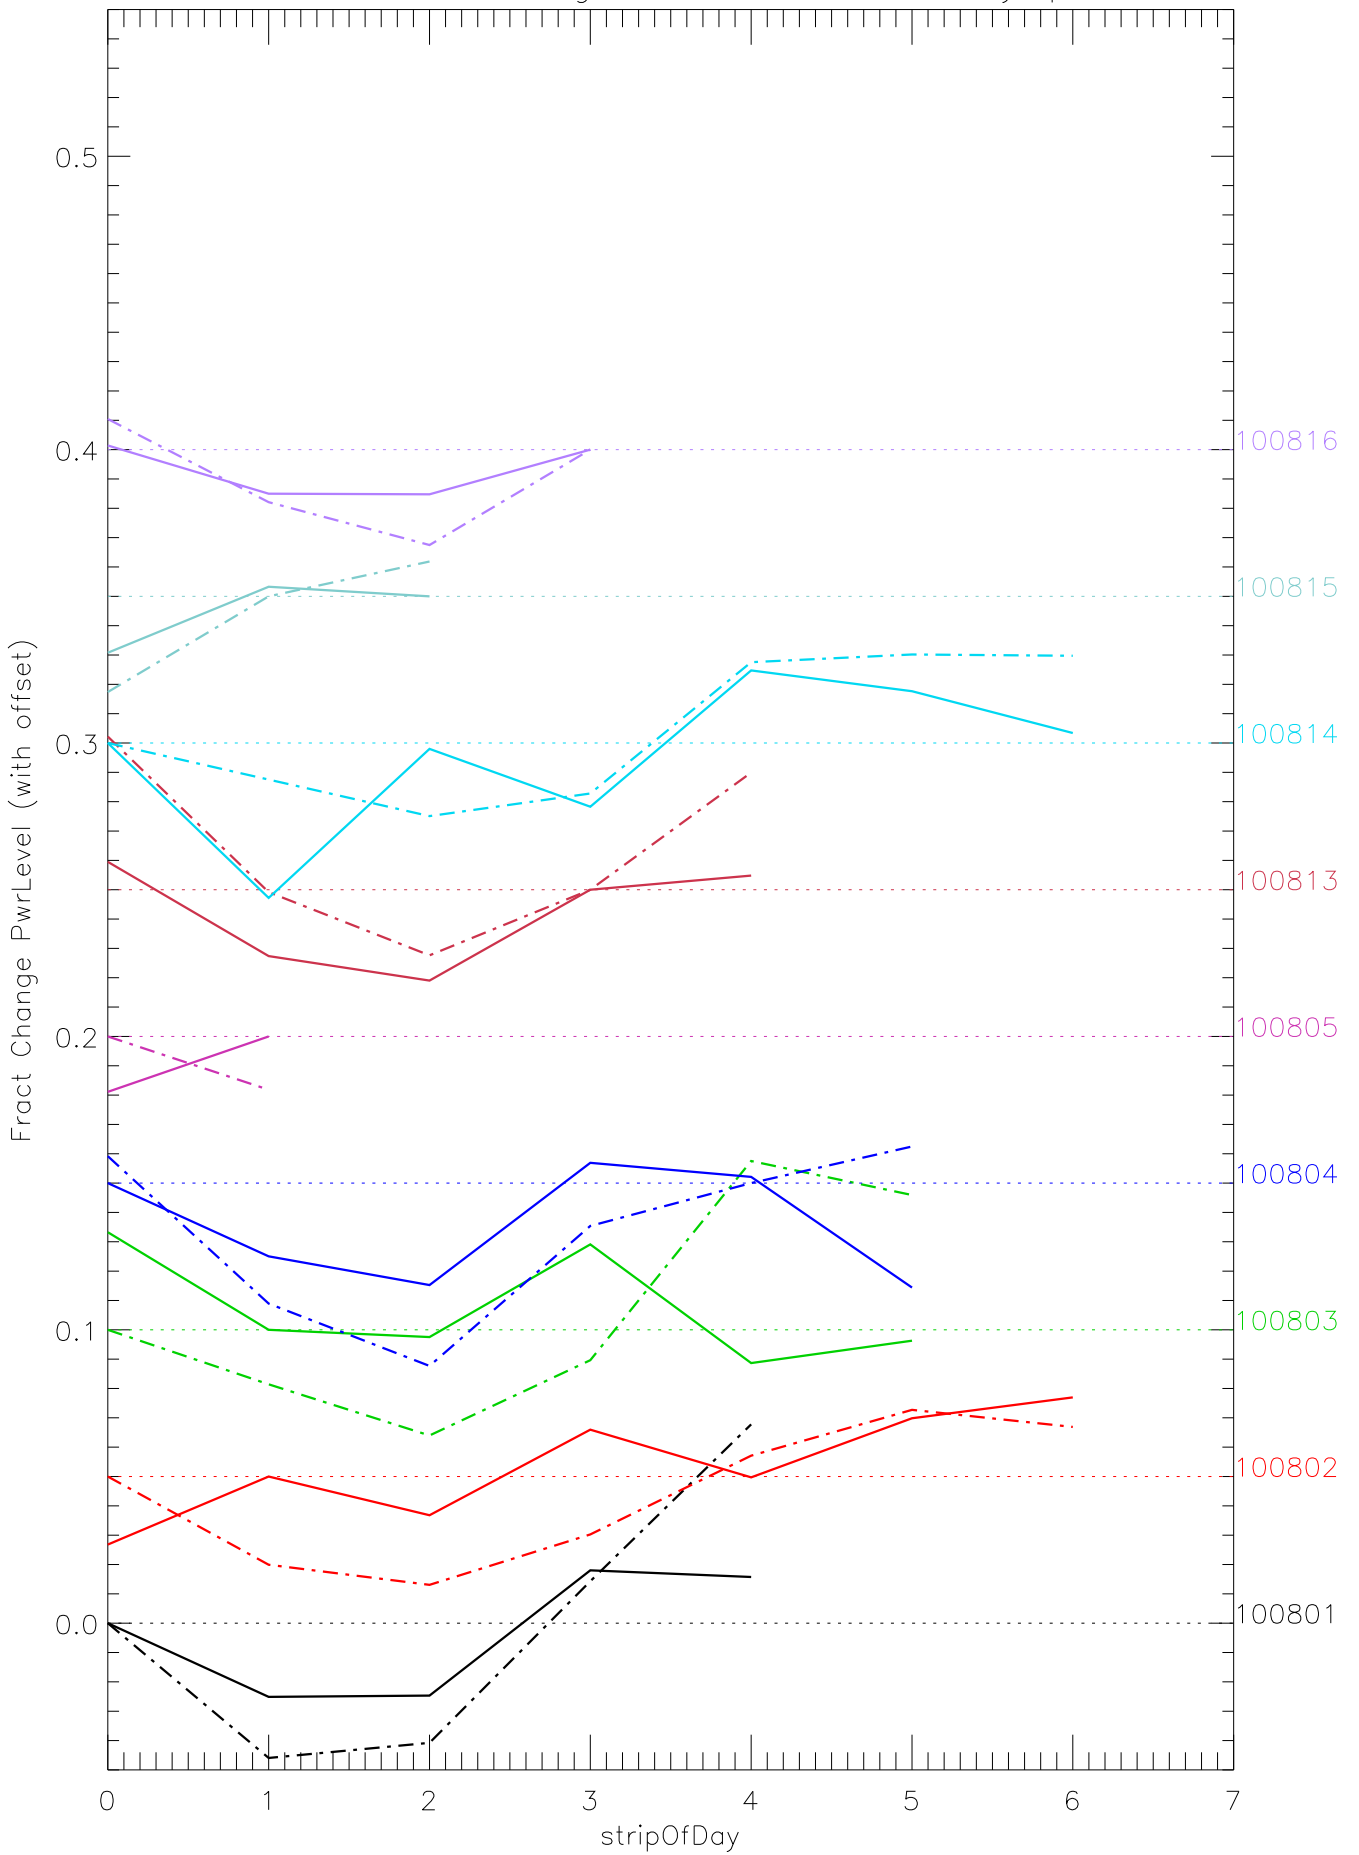

a2048 fractional change PwrLevel for each day. pixel:0

a2048 fractional change PwrLevel for each day. pixel:1

a2048 fractional change PwrLevel for each day. pixel:2

a2048 fractional change PwrLevel for each day. pixel:3

a2048 fractional change PwrLevel for each day. pixel:4

a2048 fractional change PwrLevel for each day. pixel:5

a2048 fractional change PwrLevel for each day. pixel:6