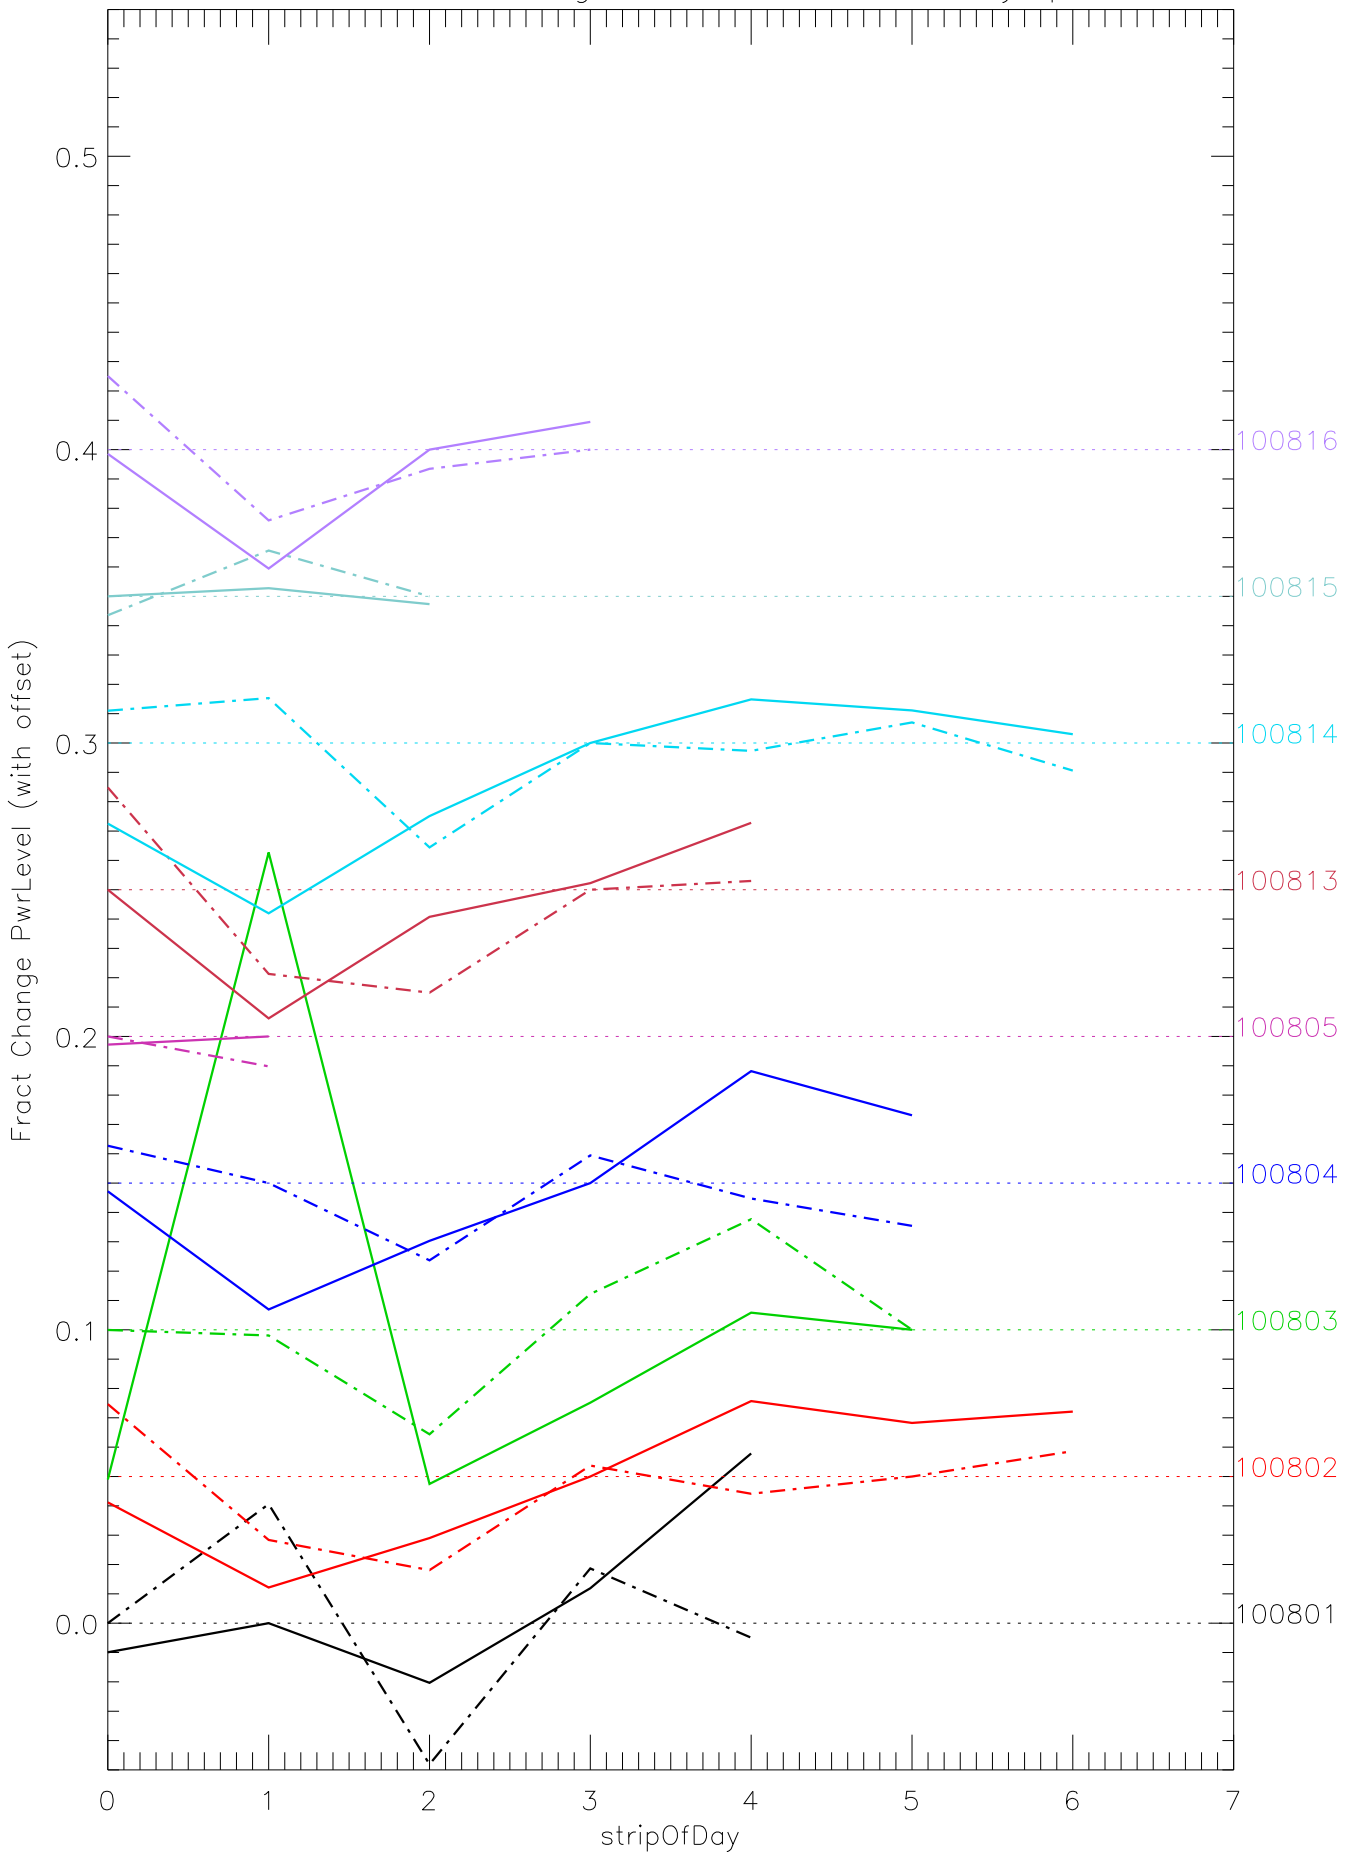

a2048 fractional change PwrLevel for each day. pixel:0

a2048 fractional change PwrLevel for each day. pixel:1

a2048 fractional change PwrLevel for each day. pixel:2

a2048 fractional change PwrLevel for each day. pixel:3

a2048 fractional change PwrLevel for each day. pixel:4

a2048 fractional change PwrLevel for each day. pixel:5

a2048 fractional change PwrLevel for each day. pixel:6