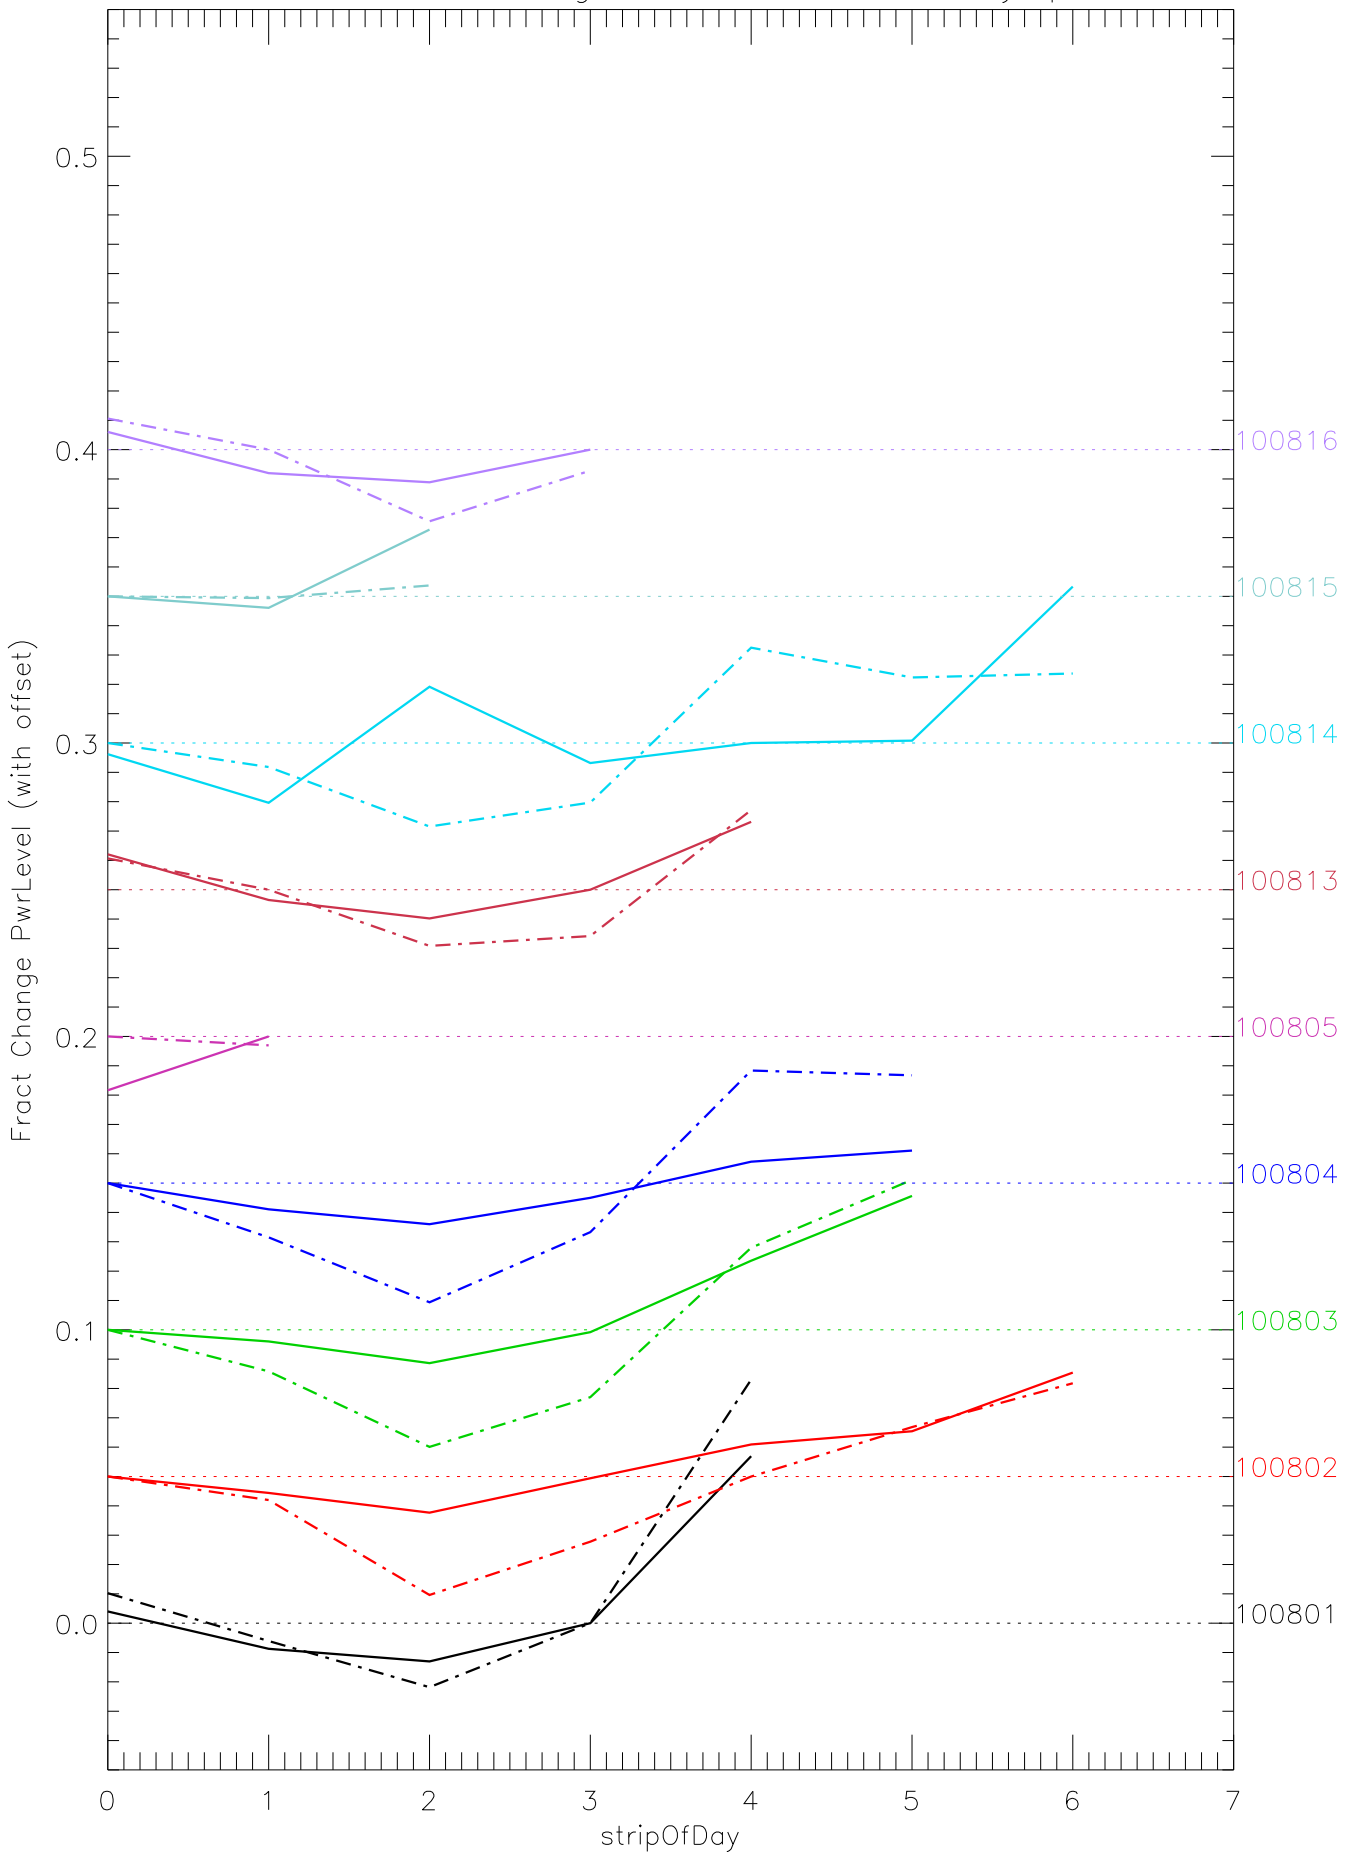

a2048 fractional change PwrLevel for each day. pixel:0

a2048 fractional change PwrLevel for each day. pixel:1

a2048 fractional change PwrLevel for each day. pixel:2

a2048 fractional change PwrLevel for each day. pixel:3

a2048 fractional change PwrLevel for each day. pixel:4

a2048 fractional change PwrLevel for each day. pixel:5

a2048 fractional change PwrLevel for each day. pixel:6