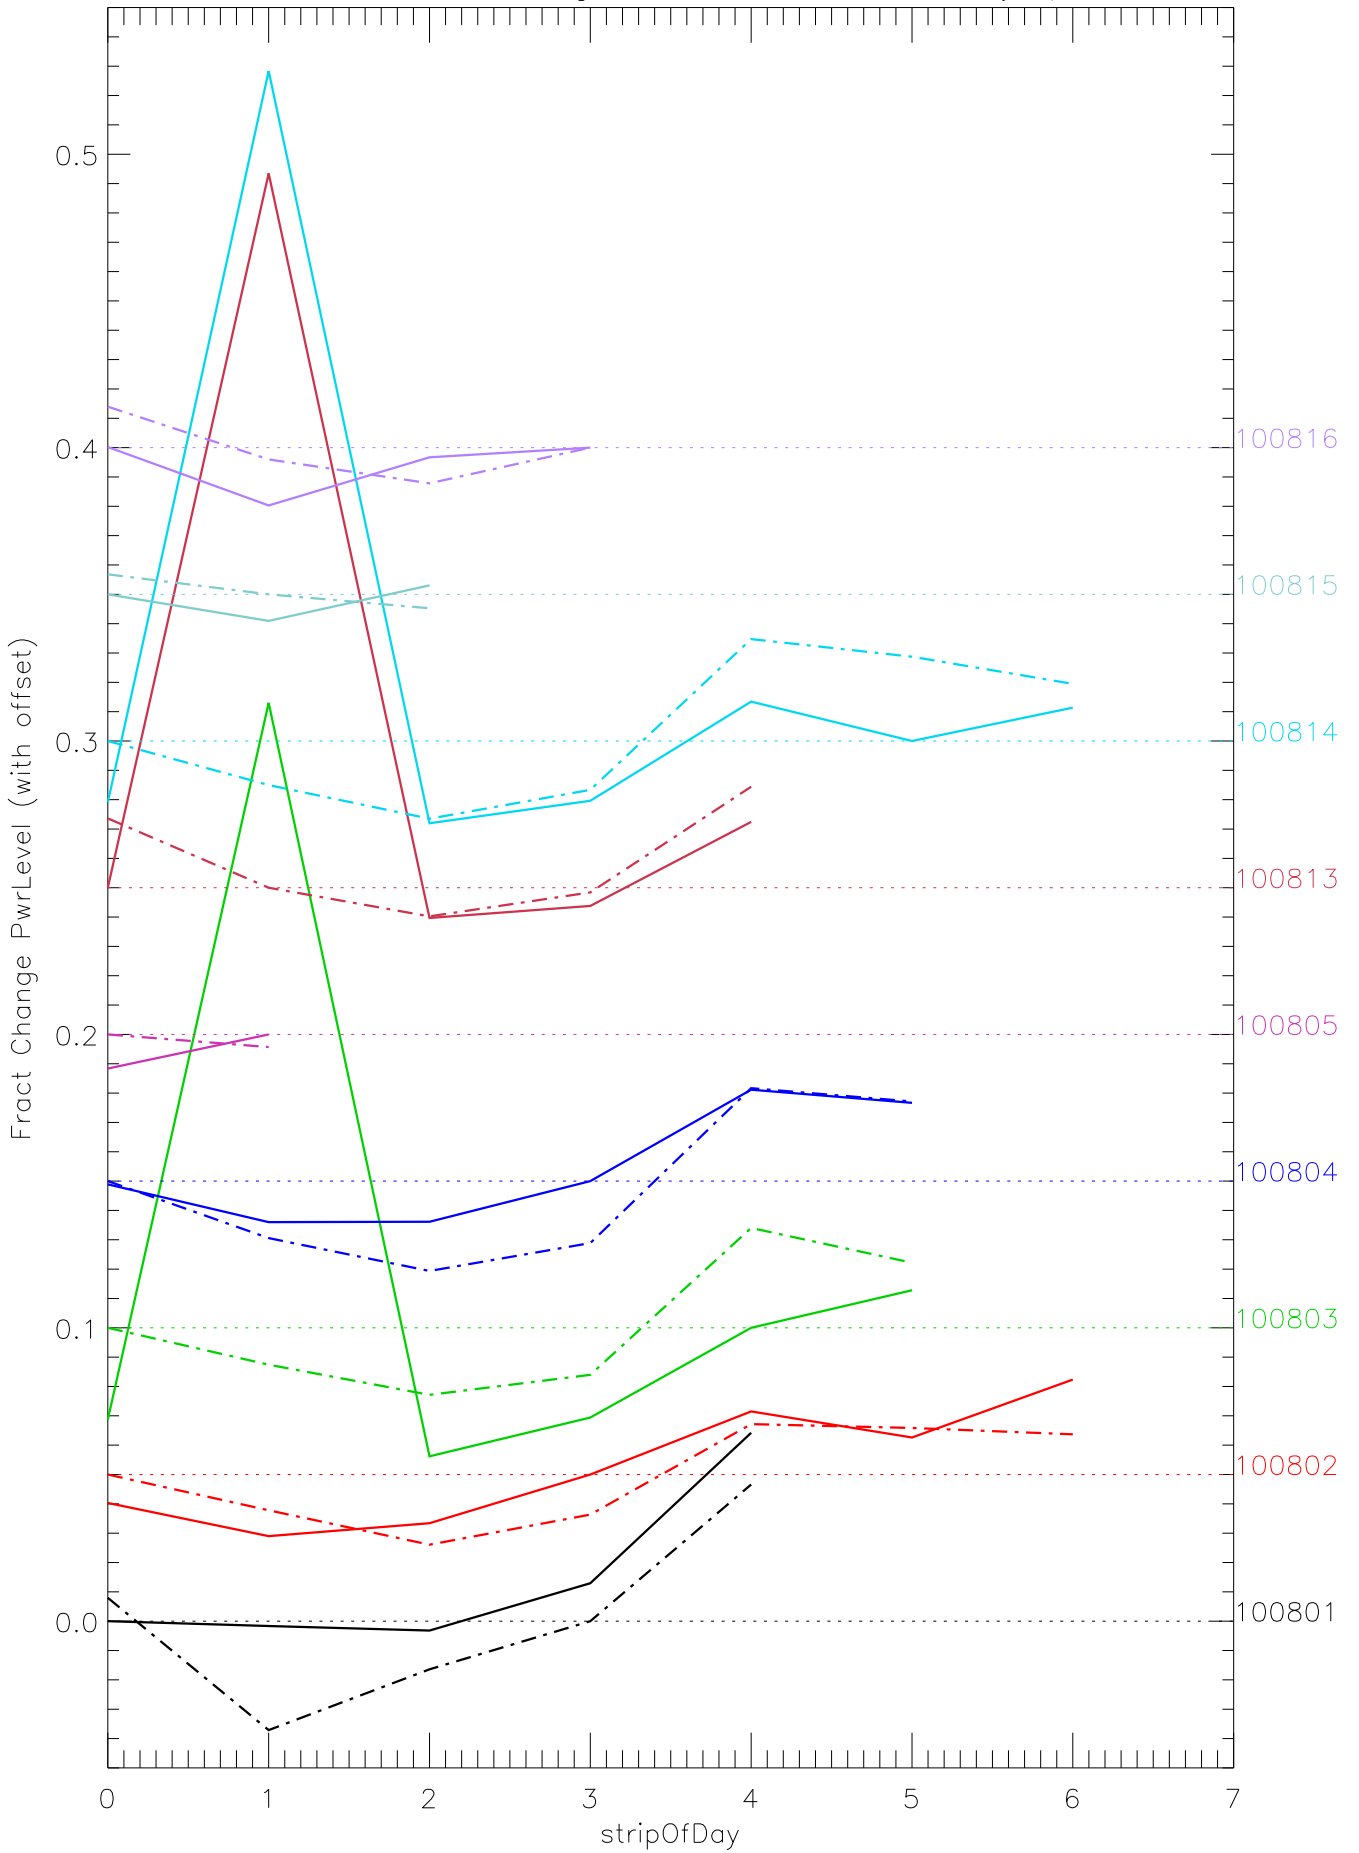

a2048 fractional change PwrLevel for each day. pixel:0

a2048 fractional change PwrLevel for each day. pixel:1

a2048 fractional change PwrLevel for each day. pixel:2

a2048 fractional change PwrLevel for each day. pixel:3

a2048 fractional change PwrLevel for each day. pixel:4

a2048 fractional change PwrLevel for each day. pixel:5

a2048 fractional change PwrLevel for each day. pixel:6