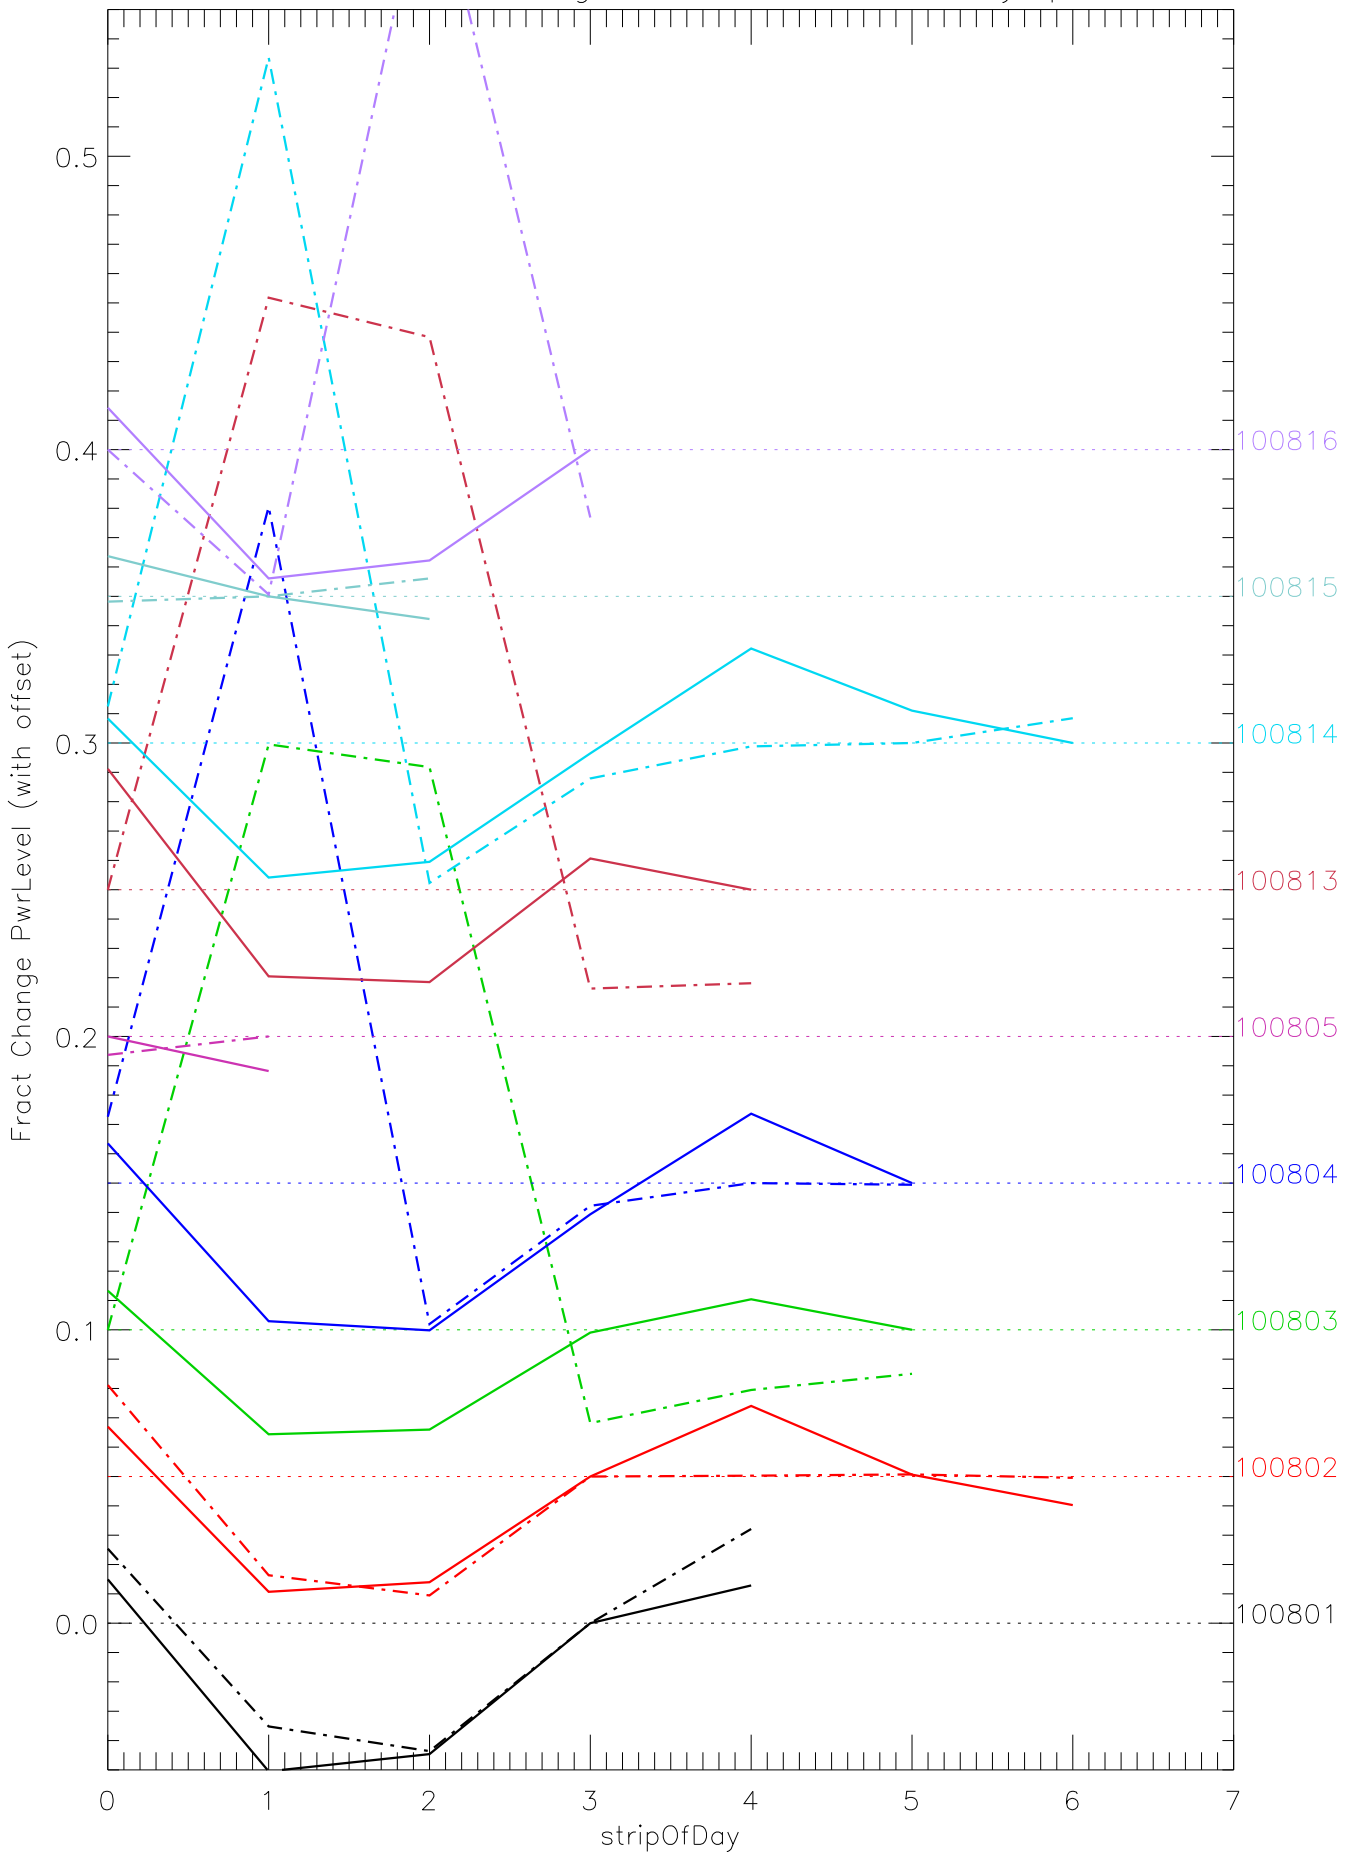

a2048 fractional change PwrLevel for each day. pixel:0

a2048 fractional change PwrLevel for each day. pixel:1

a2048 fractional change PwrLevel for each day. pixel:2

a2048 fractional change PwrLevel for each day. pixel:3

a2048 fractional change PwrLevel for each day. pixel:4

a2048 fractional change PwrLevel for each day. pixel:5

a2048 fractional change PwrLevel for each day. pixel:6