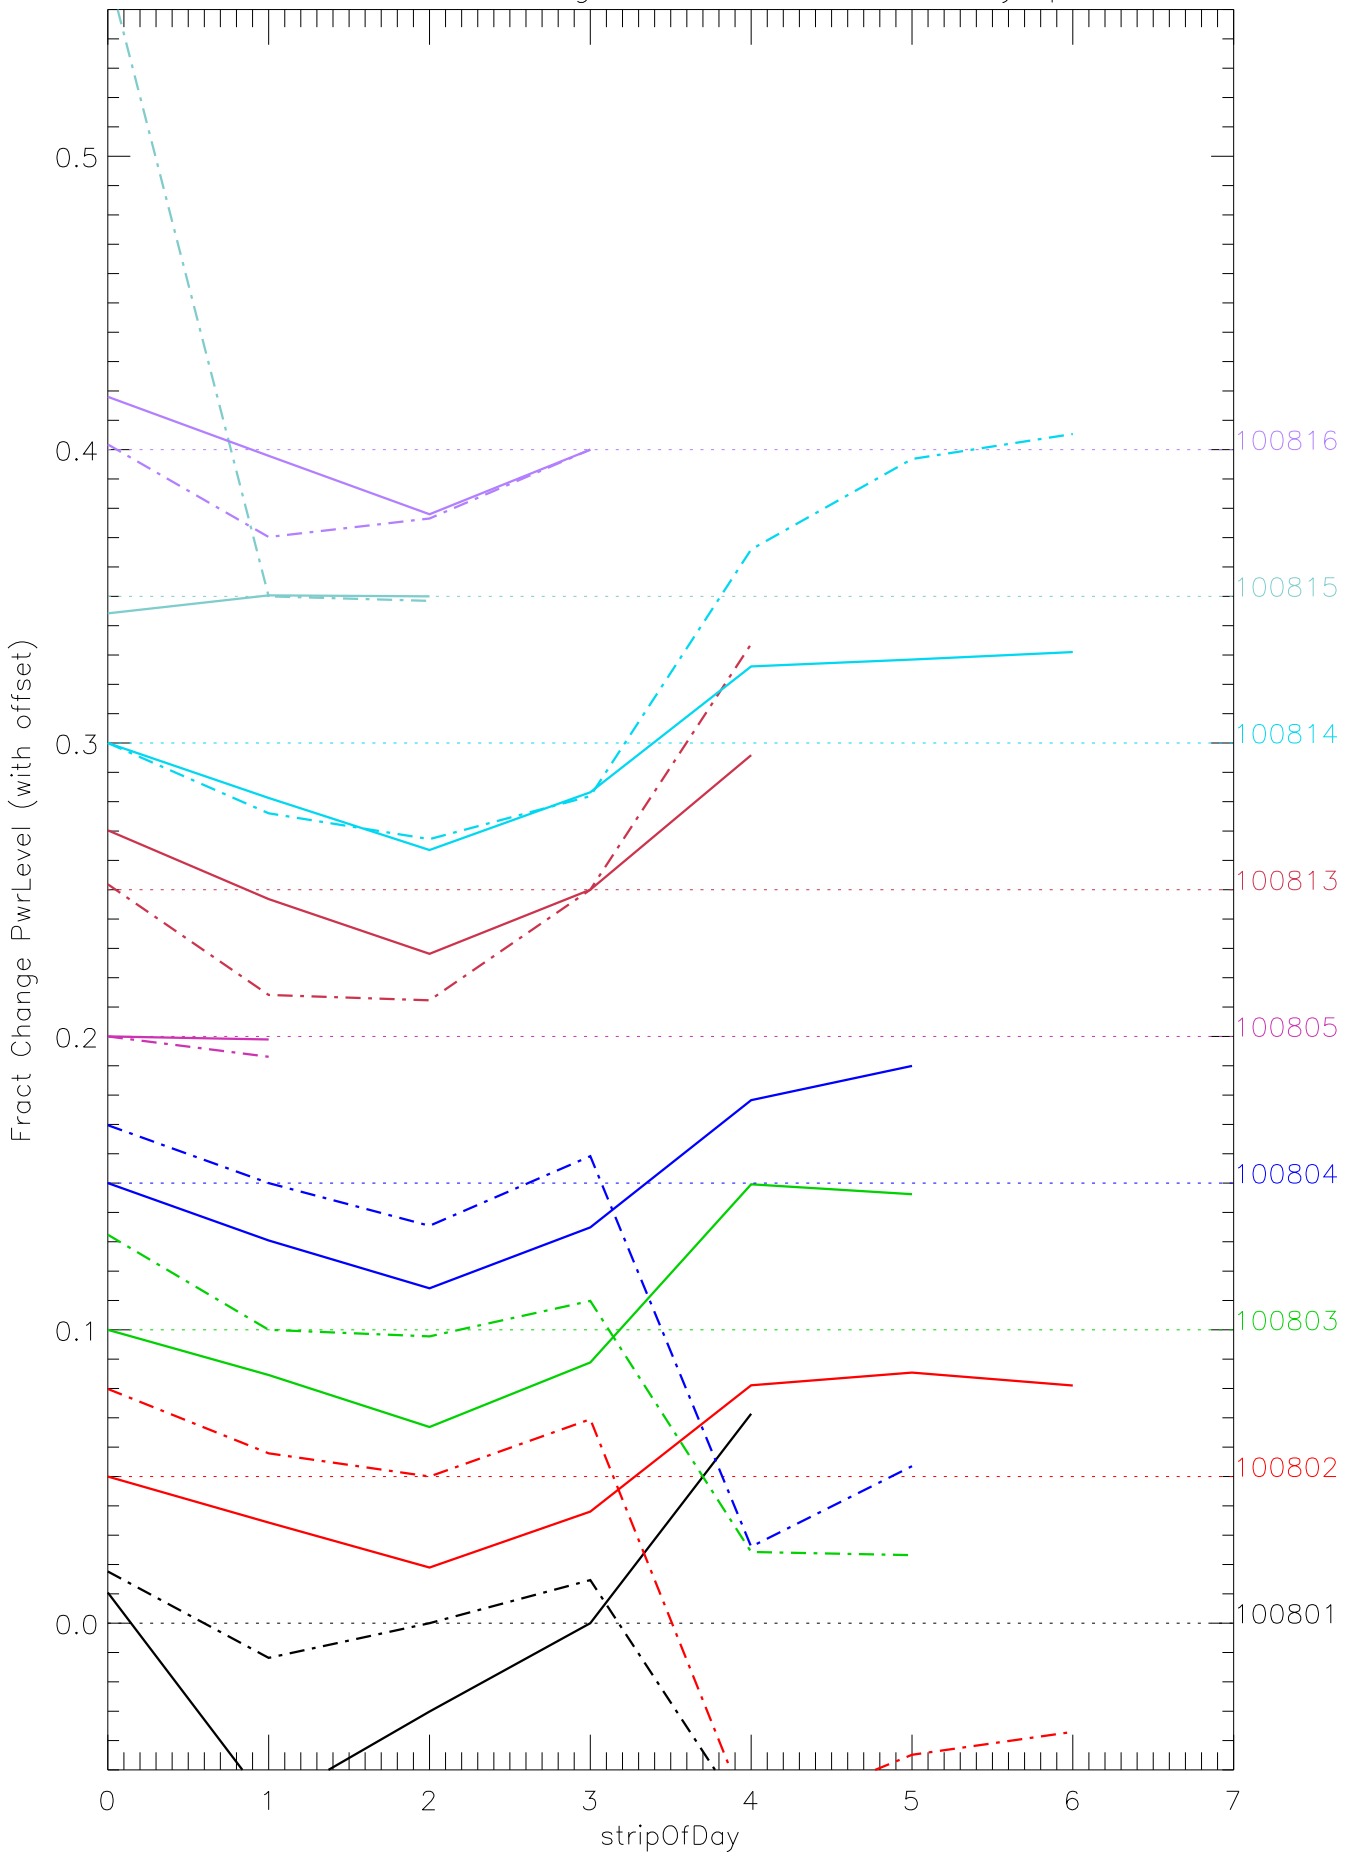

a2048 fractional change PwrLevel for each day. pixel:0

a2048 fractional change PwrLevel for each day. pixel:1

a2048 fractional change PwrLevel for each day. pixel:2

a2048 fractional change PwrLevel for each day. pixel:3

a2048 fractional change PwrLevel for each day. pixel:4

a2048 fractional change PwrLevel for each day. pixel:5

a2048 fractional change PwrLevel for each day. pixel:6