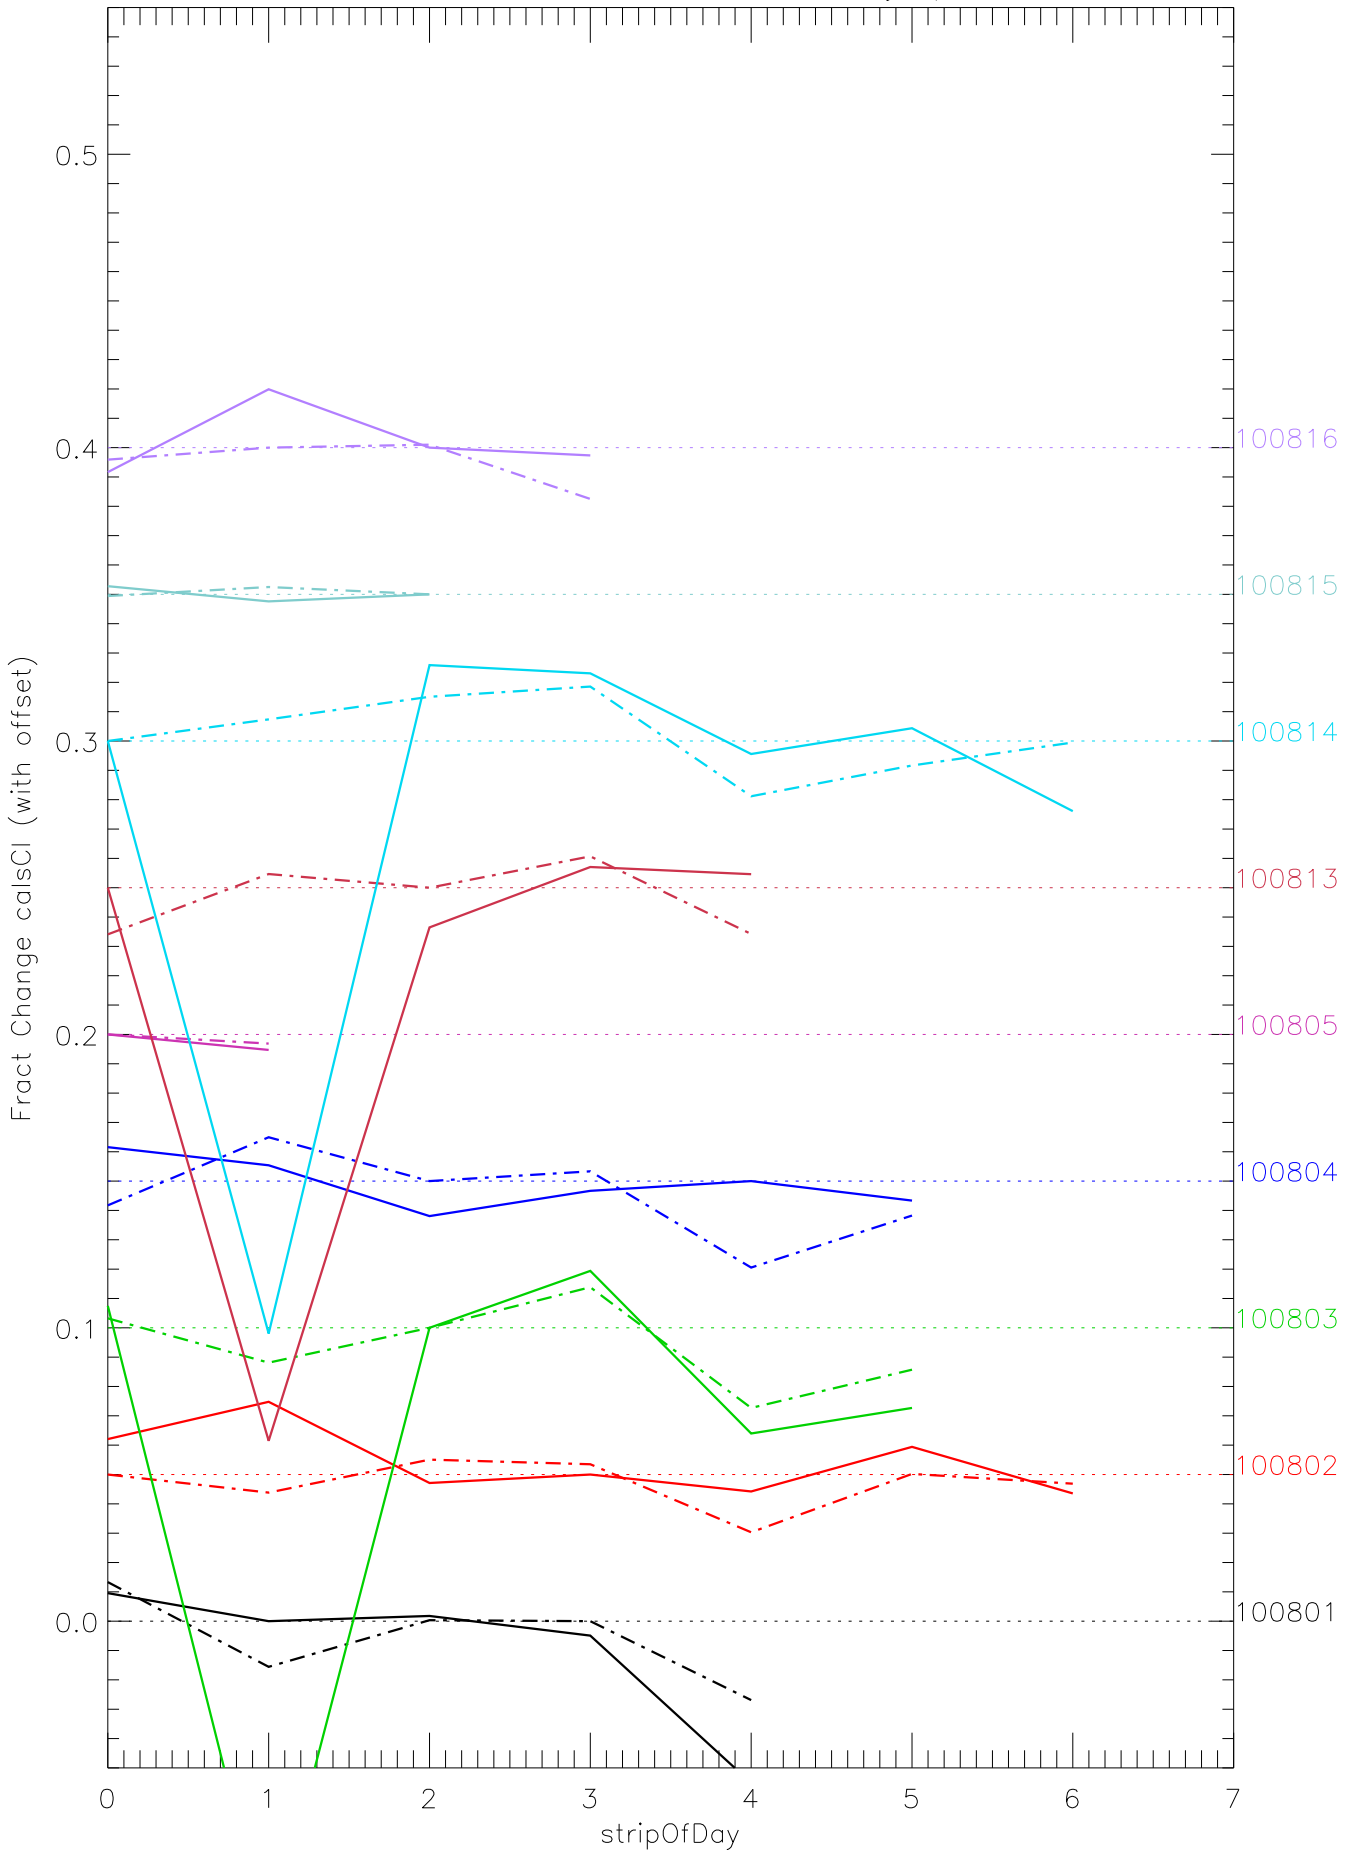

a2048 calsci factors for each day. pixel:0

a2048 calsci factors for each day. pixel:1

a2048 calsci factors for each day. pixel:2

a2048 calsci factors for each day. pixel:3

a2048 calsci factors for each day. pixel:4

a2048 calsci factors for each day. pixel:5

a2048 calsci factors for each day. pixel:6