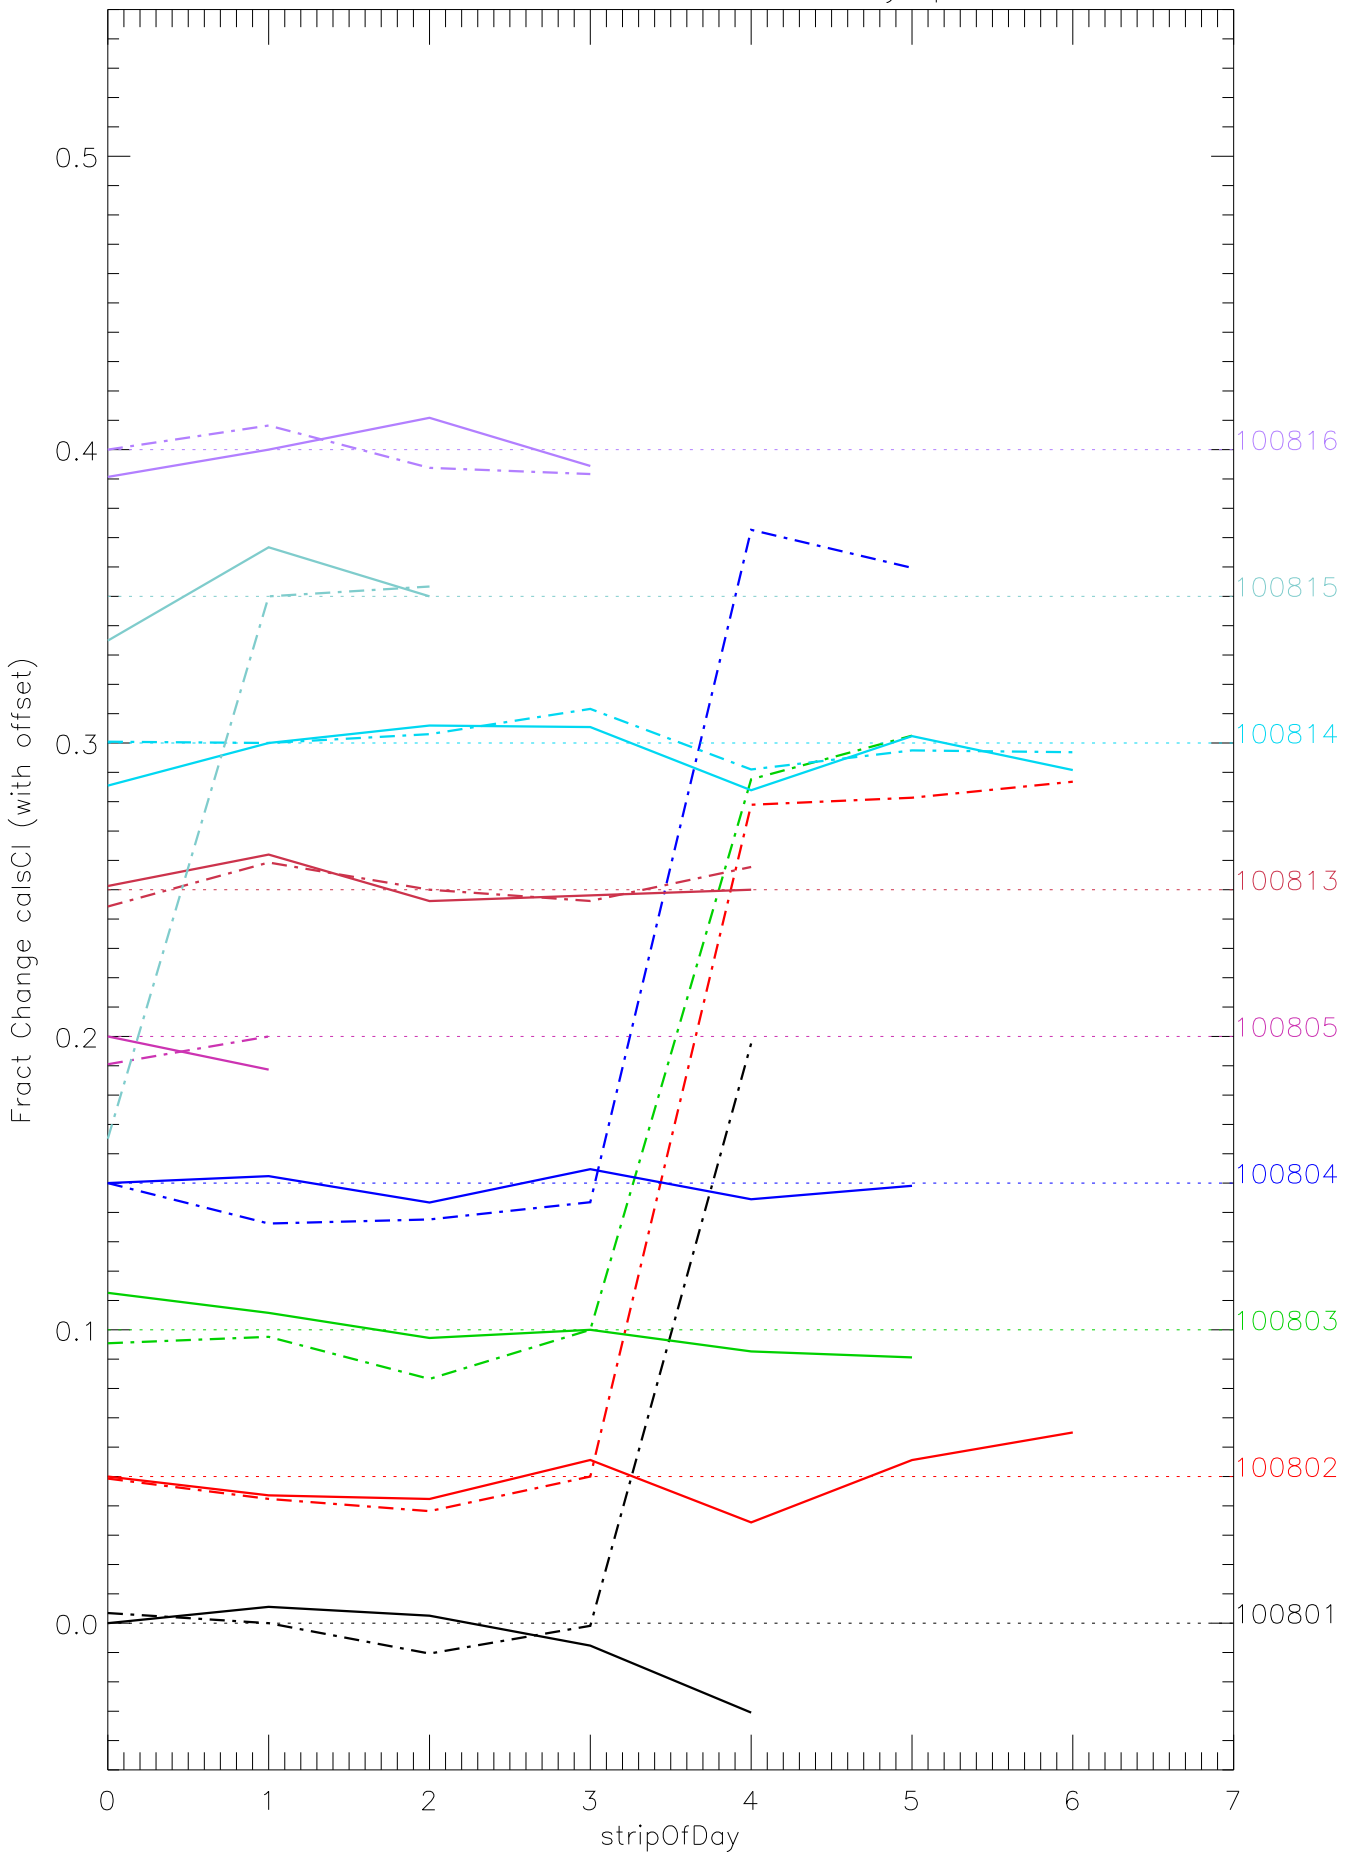

a2048 calsci factors for each day. pixel:0

a2048 calsci factors for each day. pixel:1

a2048 calsci factors for each day. pixel:2

a2048 calsci factors for each day. pixel:3

a2048 calsci factors for each day. pixel:4

a2048 calsci factors for each day. pixel:5

a2048 calsci factors for each day. pixel:6