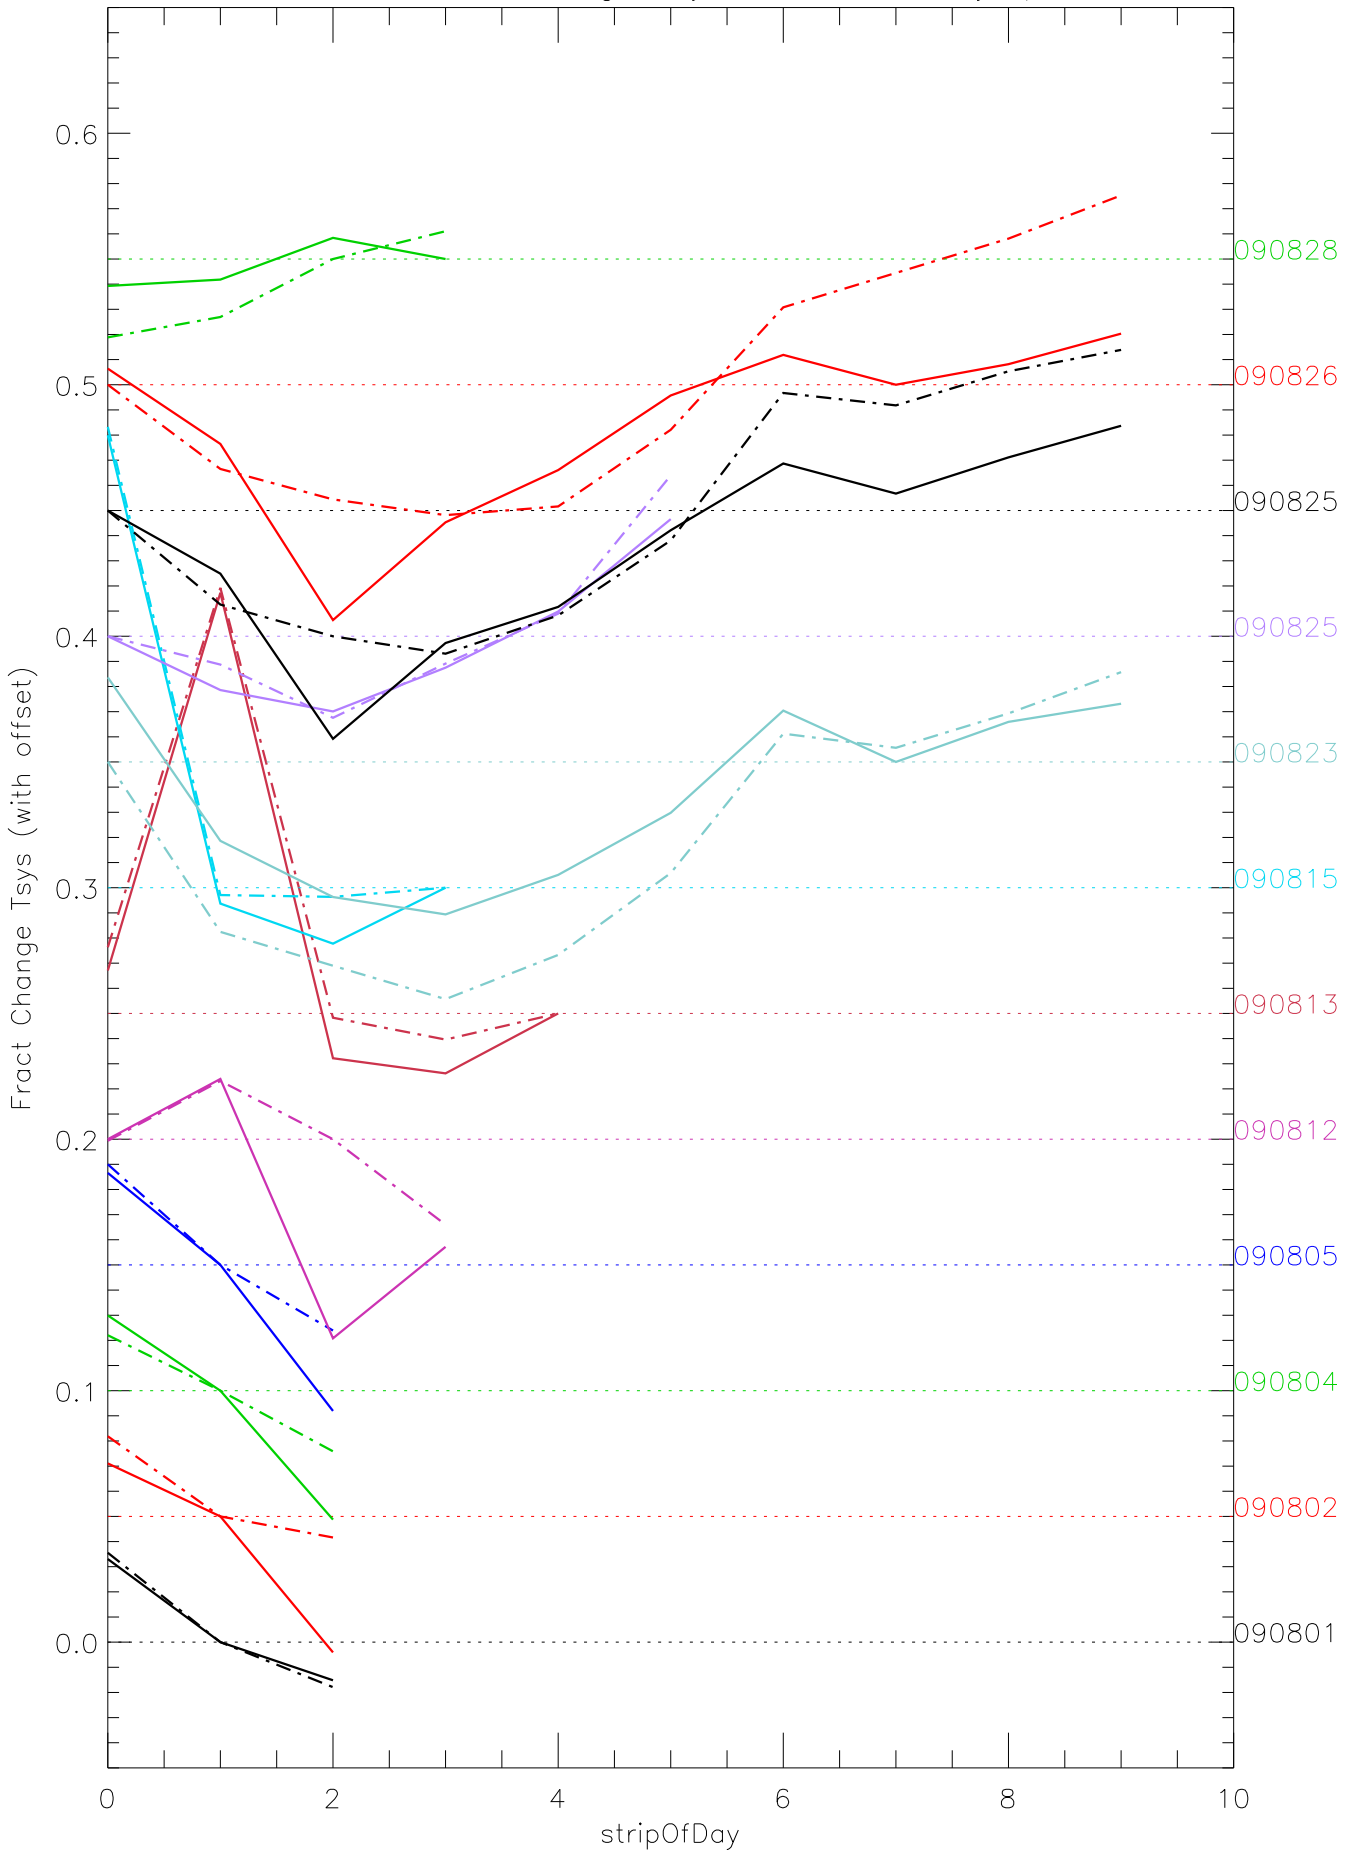

a2048 fractional change TsysK for each day. pixel:0

a2048 fractional change TsysK for each day. pixel:1

a2048 fractional change TsysK for each day. pixel:2

a2048 fractional change TsysK for each day. pixel:3

a2048 fractional change TsysK for each day. pixel:5