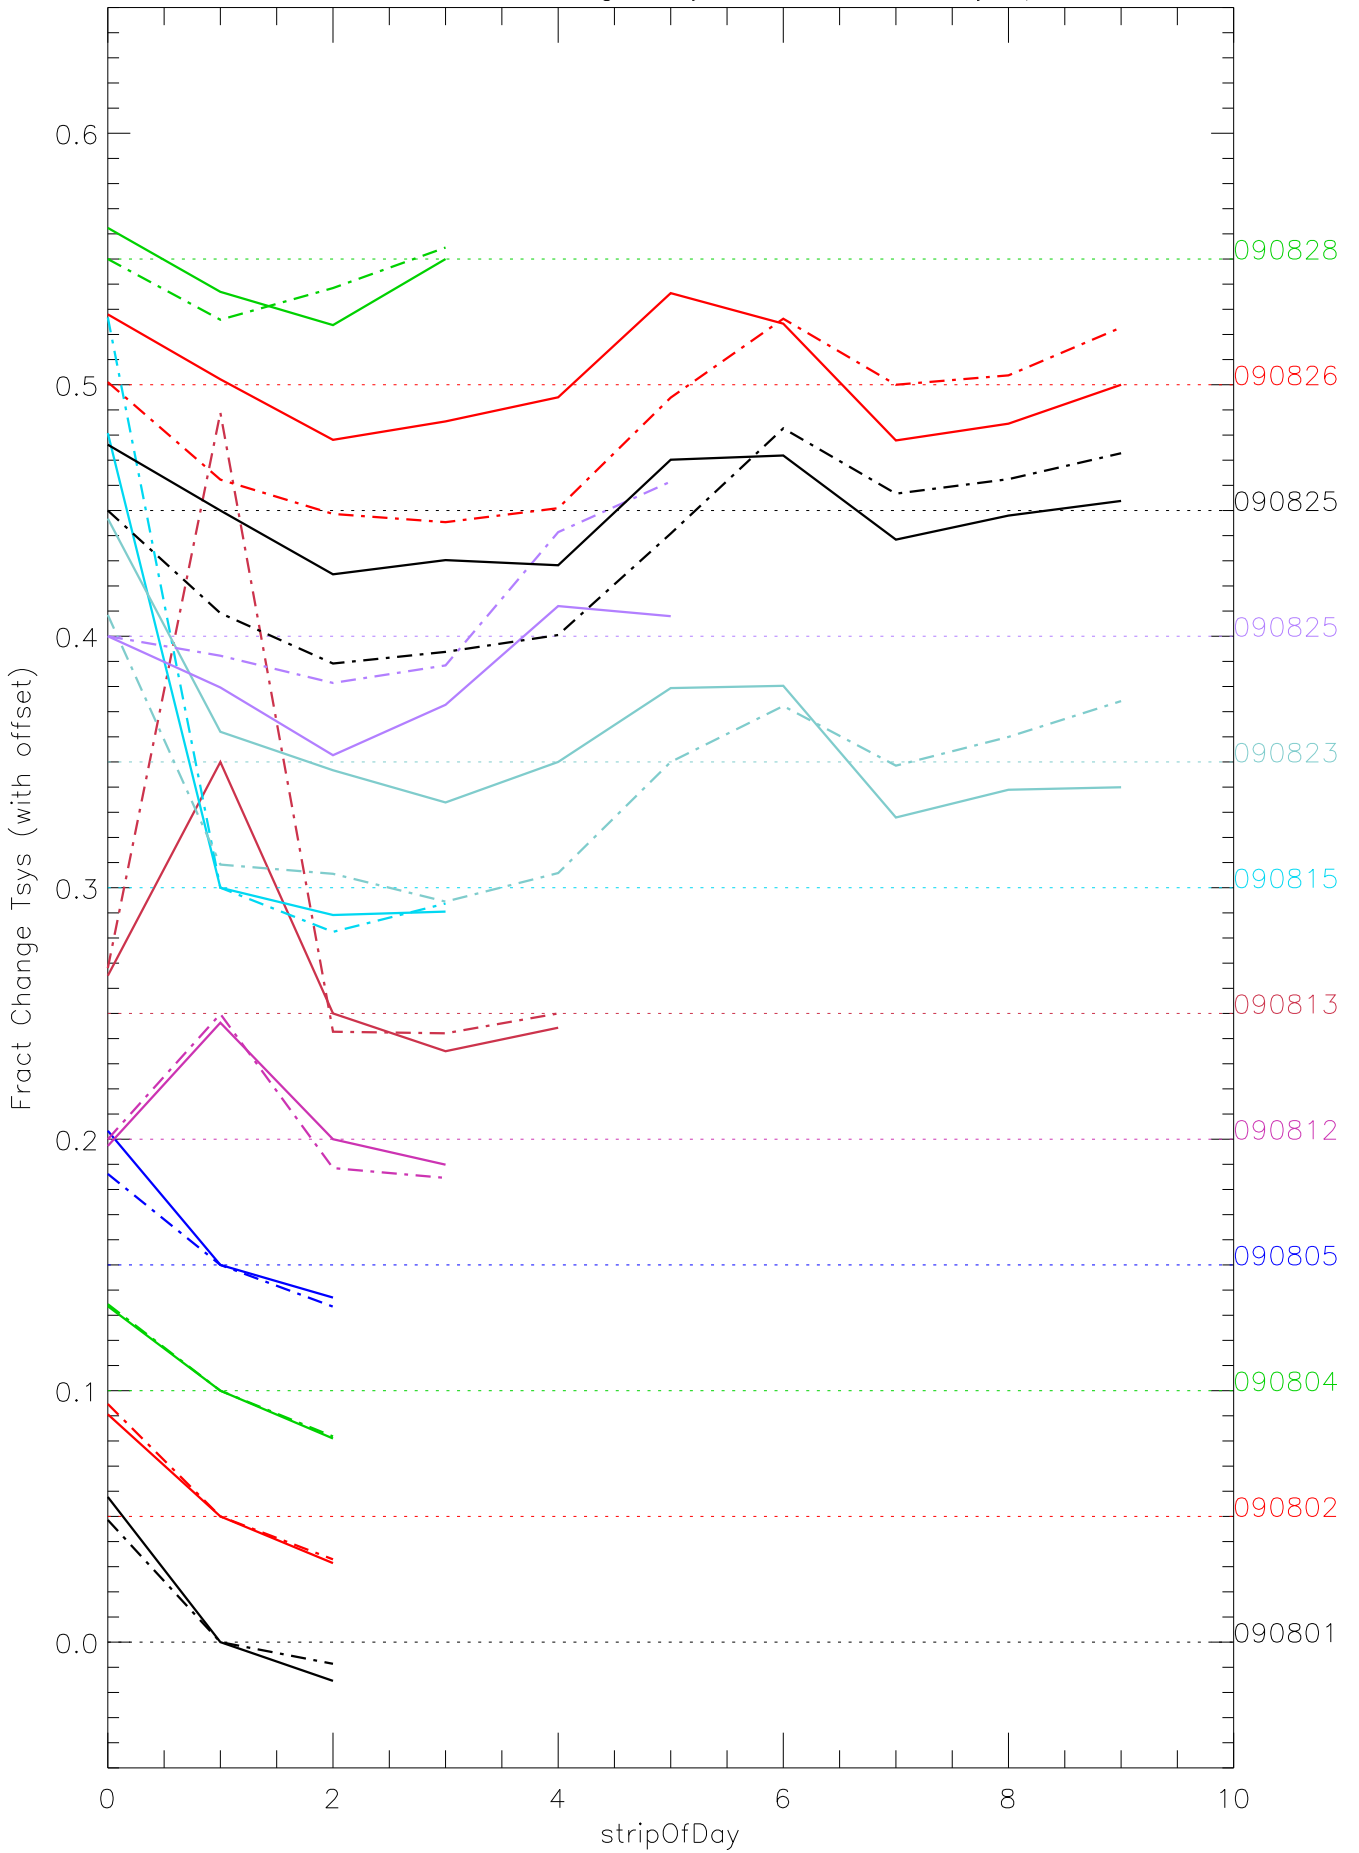

a2048 fractional change TsysK for each day. pixel:0

a2048 fractional change TsysK for each day. pixel:1

a2048 fractional change TsysK for each day. pixel:2

a2048 fractional change TsysK for each day. pixel:3

a2048 fractional change TsysK for each day. pixel:5