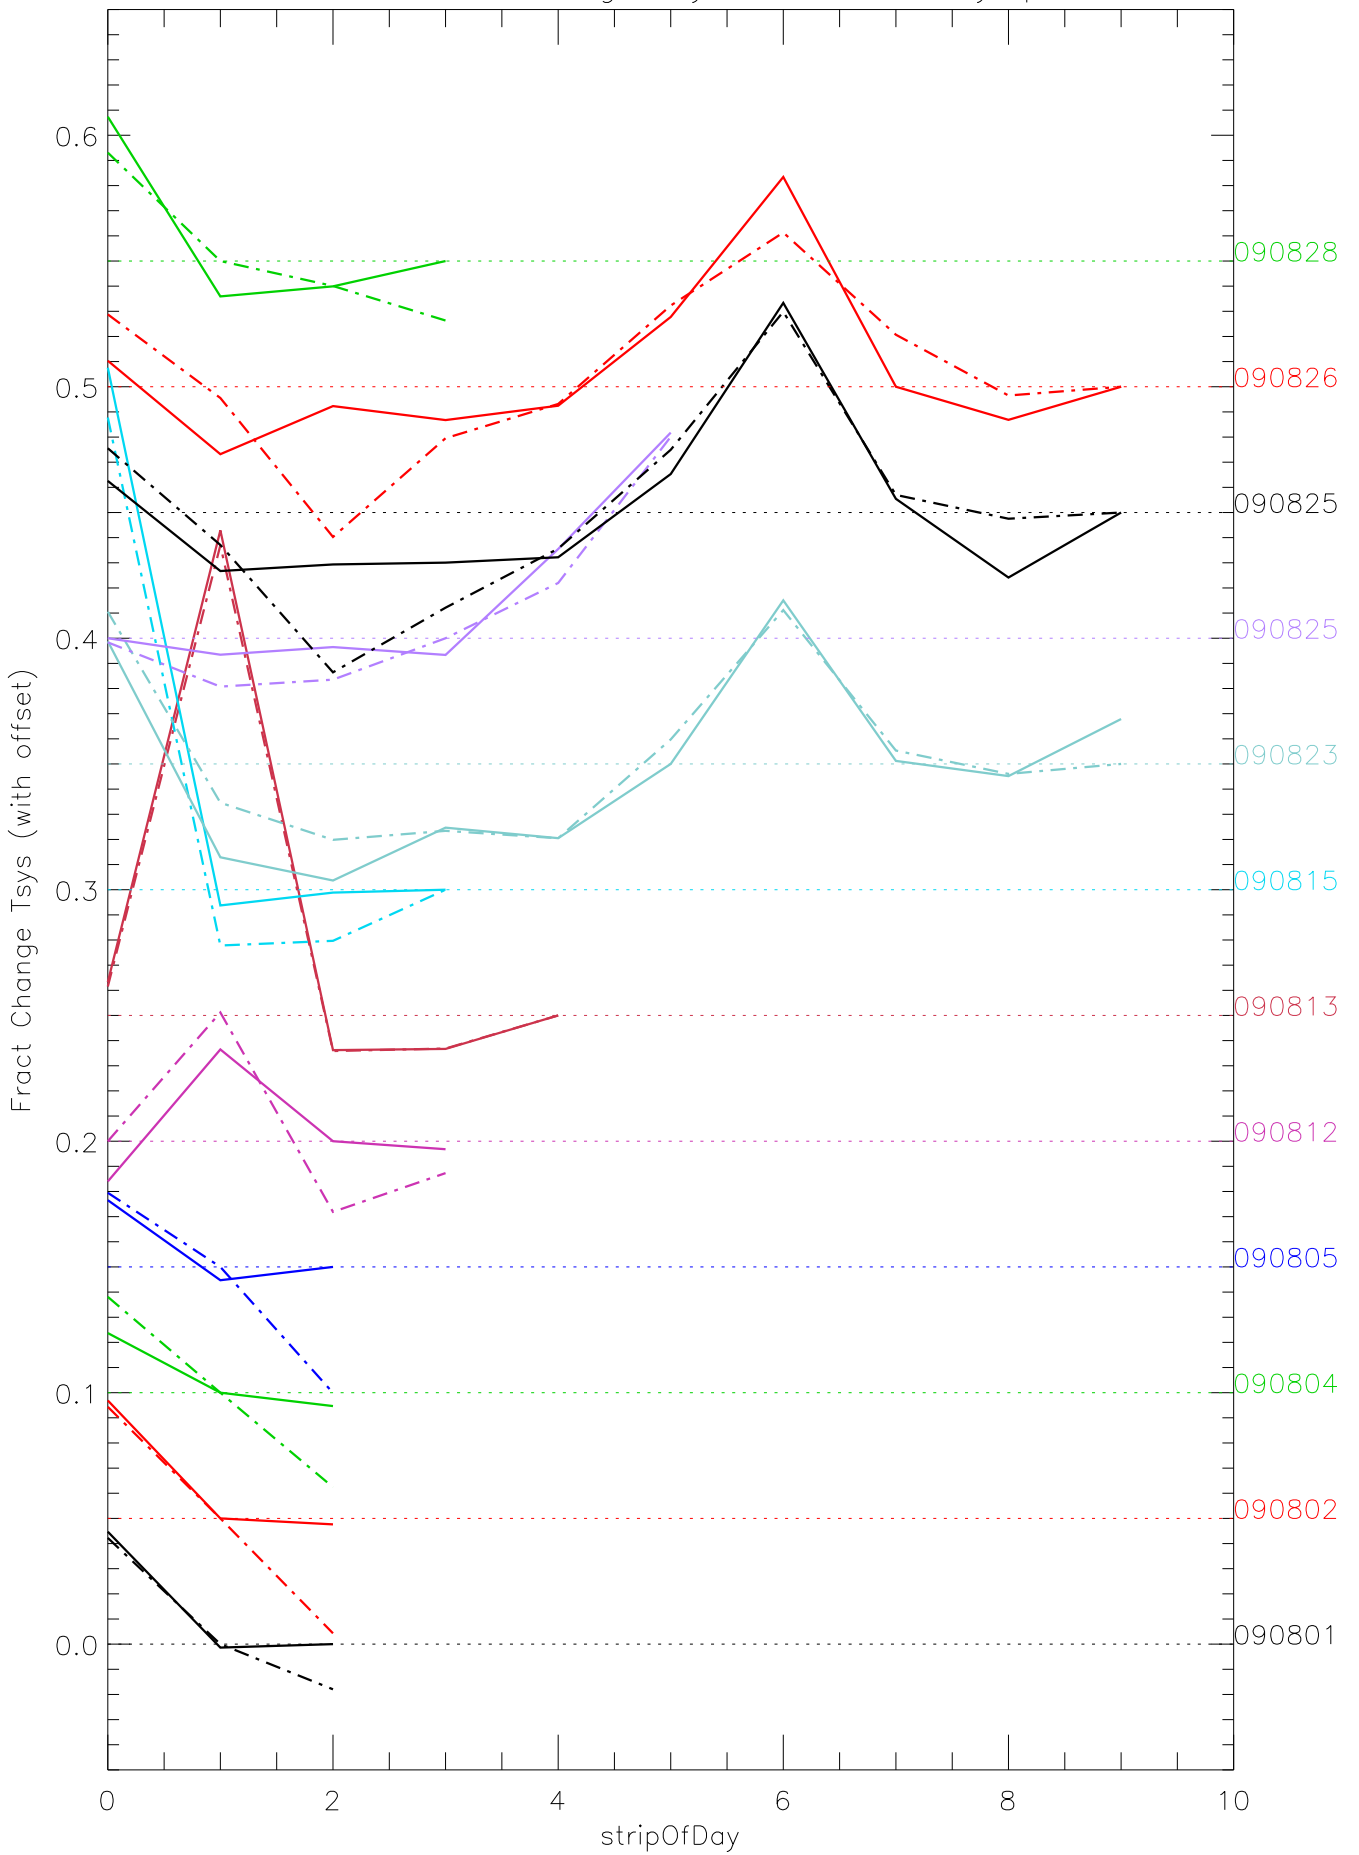

a2048 fractional change TsysK for each day. pixel:0

a2048 fractional change TsysK for each day. pixel:1

a2048 fractional change TsysK for each day. pixel:2

a2048 fractional change TsysK for each day. pixel:3

a2048 fractional change TsysK for each day. pixel:5