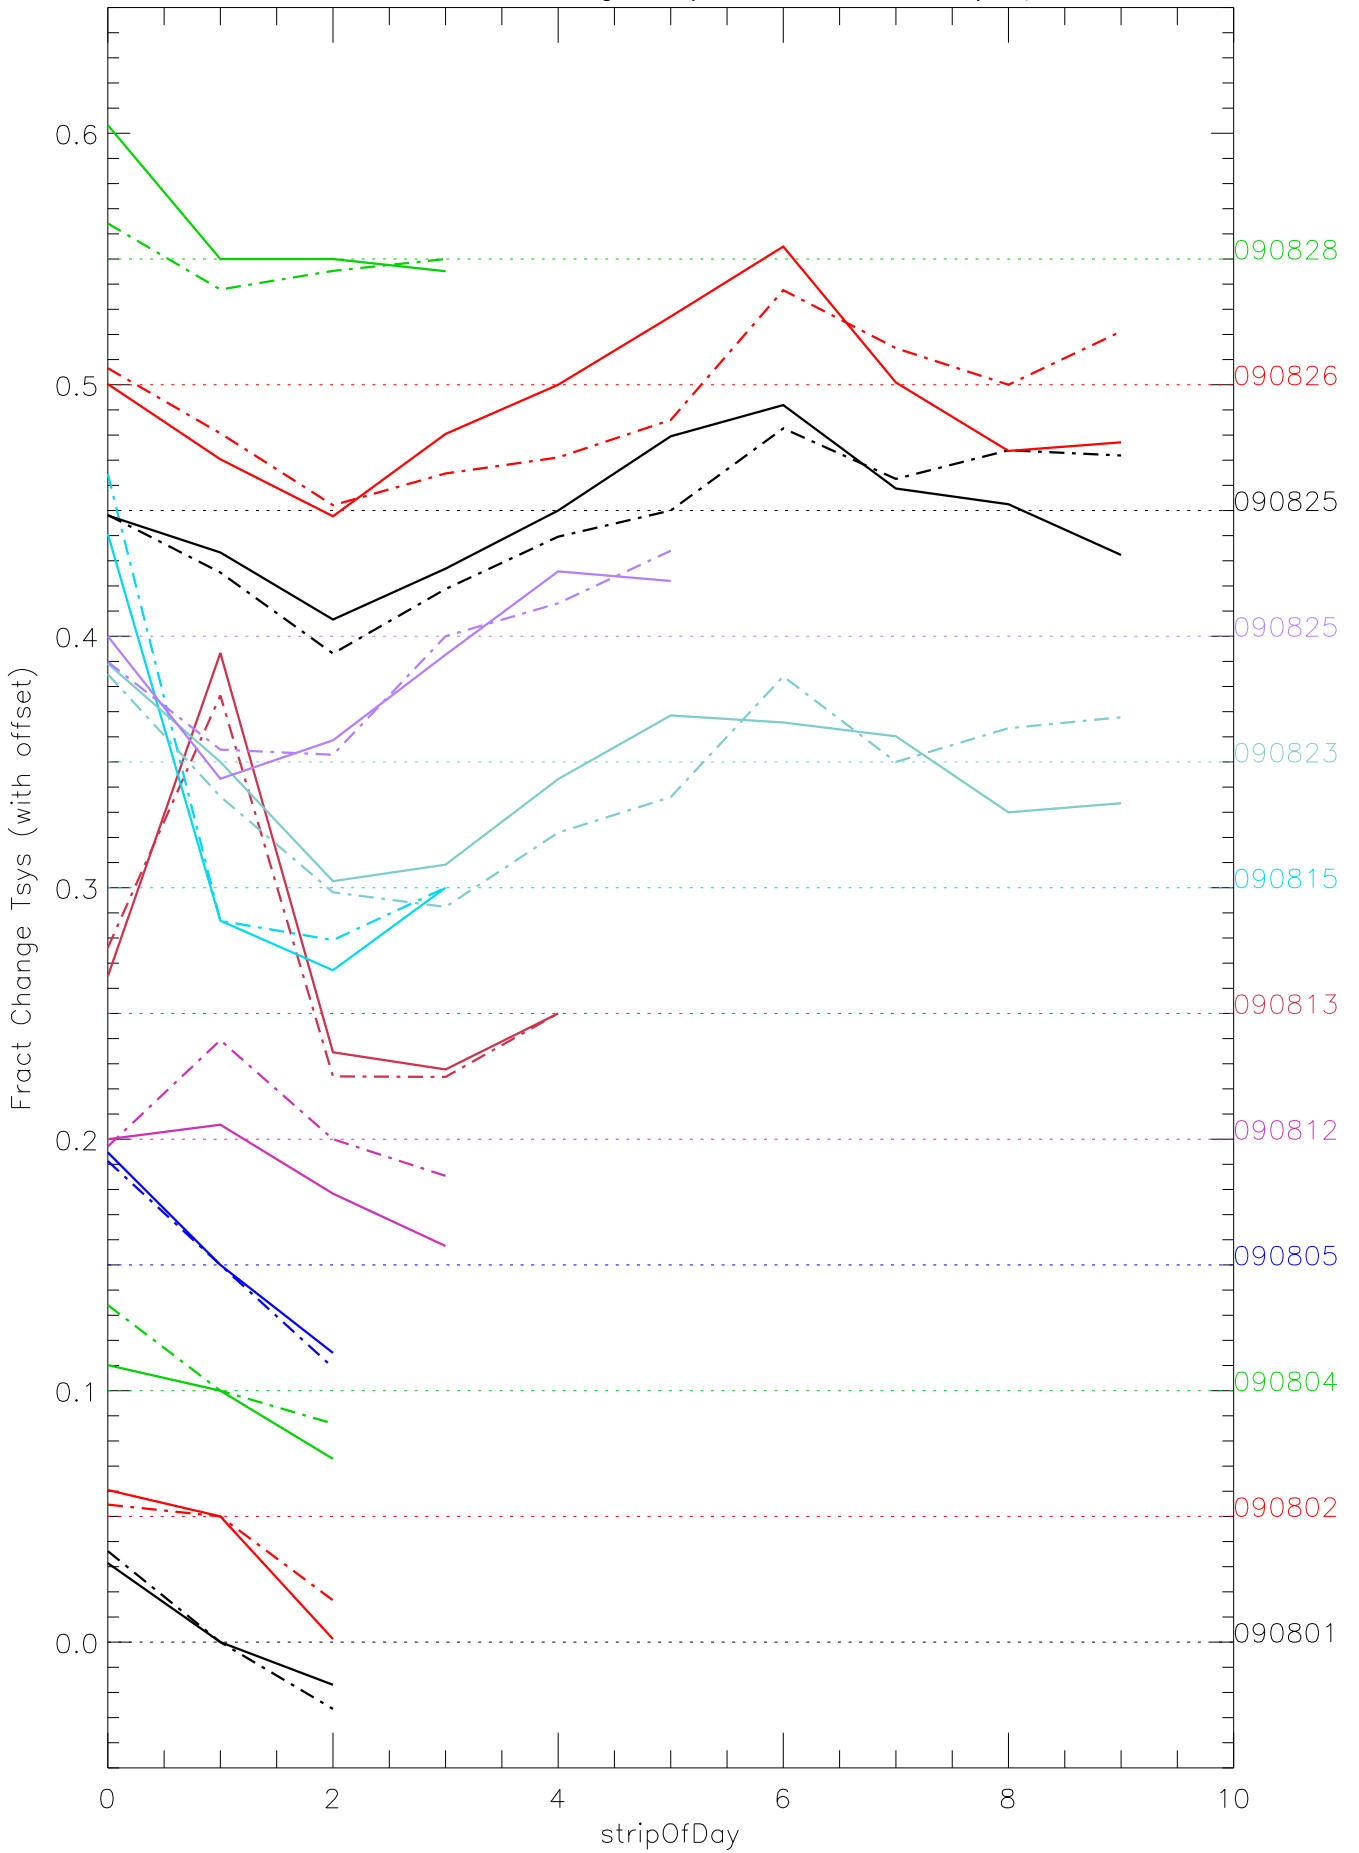

a2048 fractional change TsysK for each day. pixel:0

a2048 fractional change TsysK for each day. pixel:1

a2048 fractional change TsysK for each day. pixel:2

a2048 fractional change TsysK for each day. pixel:3

a2048 fractional change TsysK for each day. pixel:5