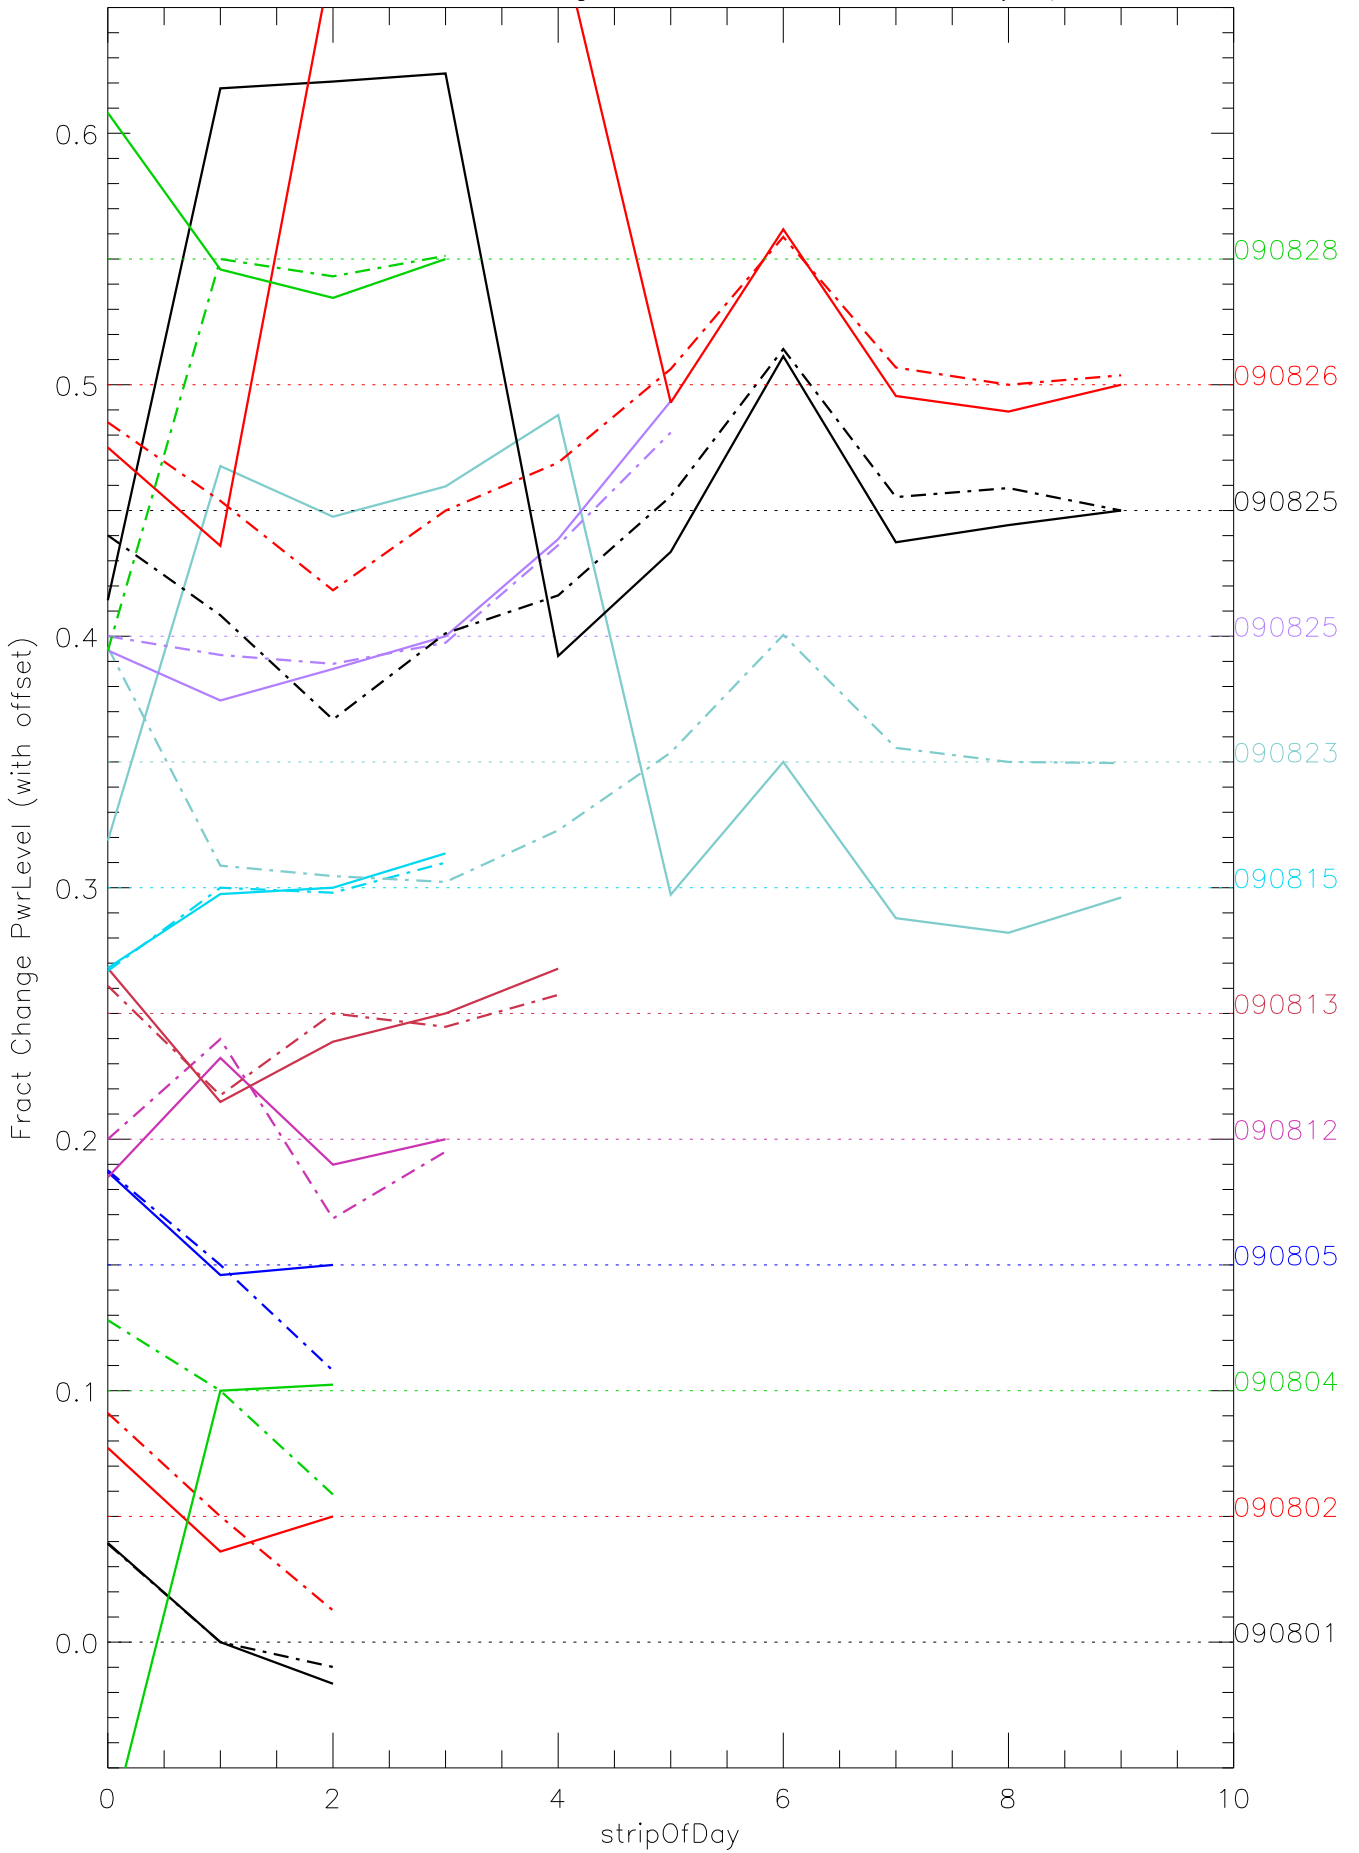

a2048 fractional change PwrLevel for each day. pixel:0

a2048 fractional change PwrLevel for each day. pixel:1

a2048 fractional change PwrLevel for each day. pixel:2

a2048 fractional change PwrLevel for each day. pixel:3

a2048 fractional change PwrLevel for each day. pixel:5

a2048 fractional change PwrLevel for each day. pixel:6