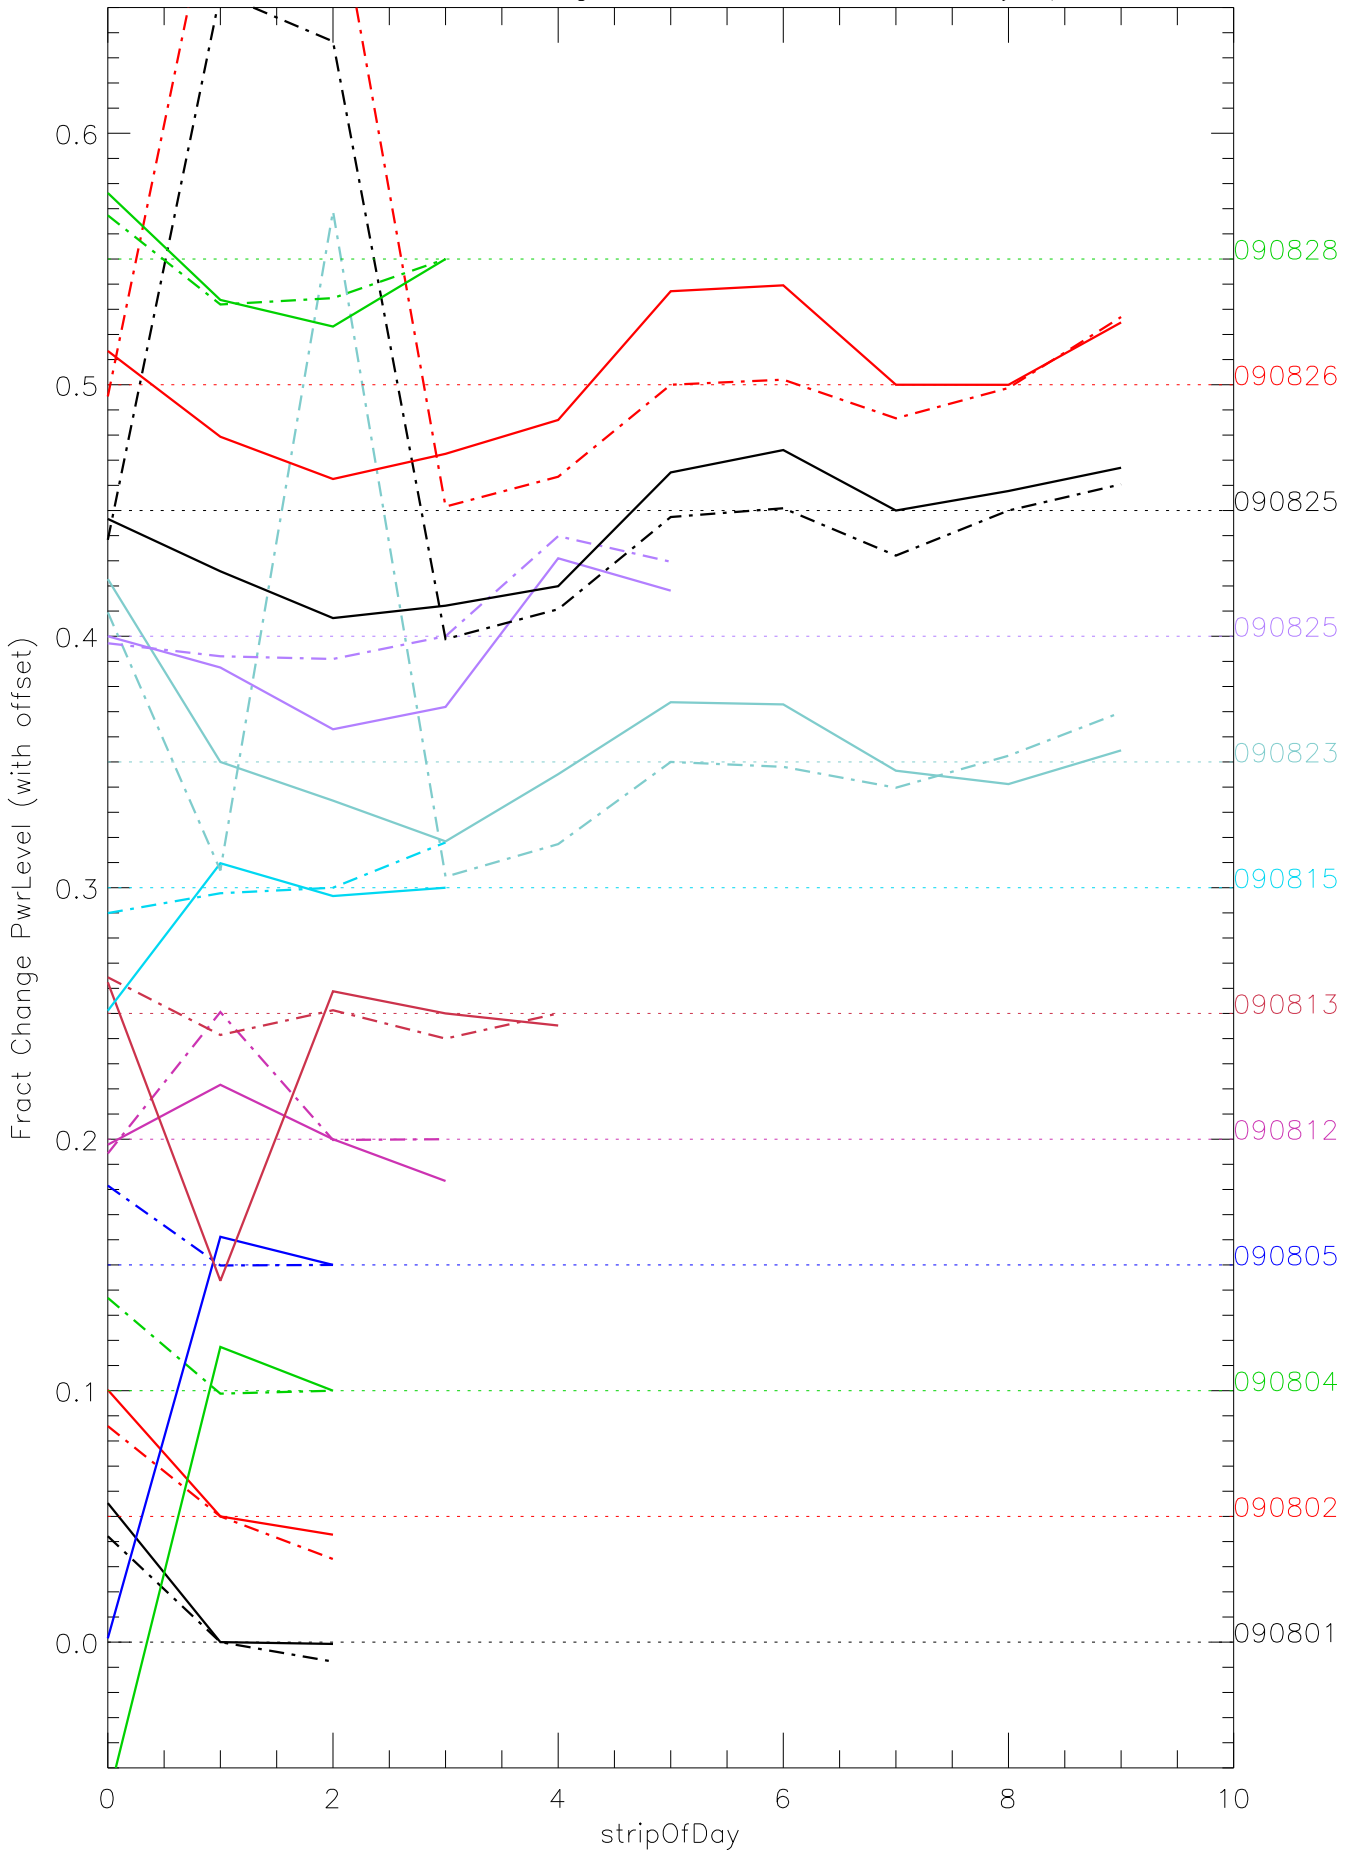

a2048 fractional change PwrLevel for each day. pixel:0

a2048 fractional change PwrLevel for each day. pixel:1

a2048 fractional change PwrLevel for each day. pixel:2

a2048 fractional change PwrLevel for each day. pixel:3

a2048 fractional change PwrLevel for each day. pixel:5

a2048 fractional change PwrLevel for each day. pixel:6