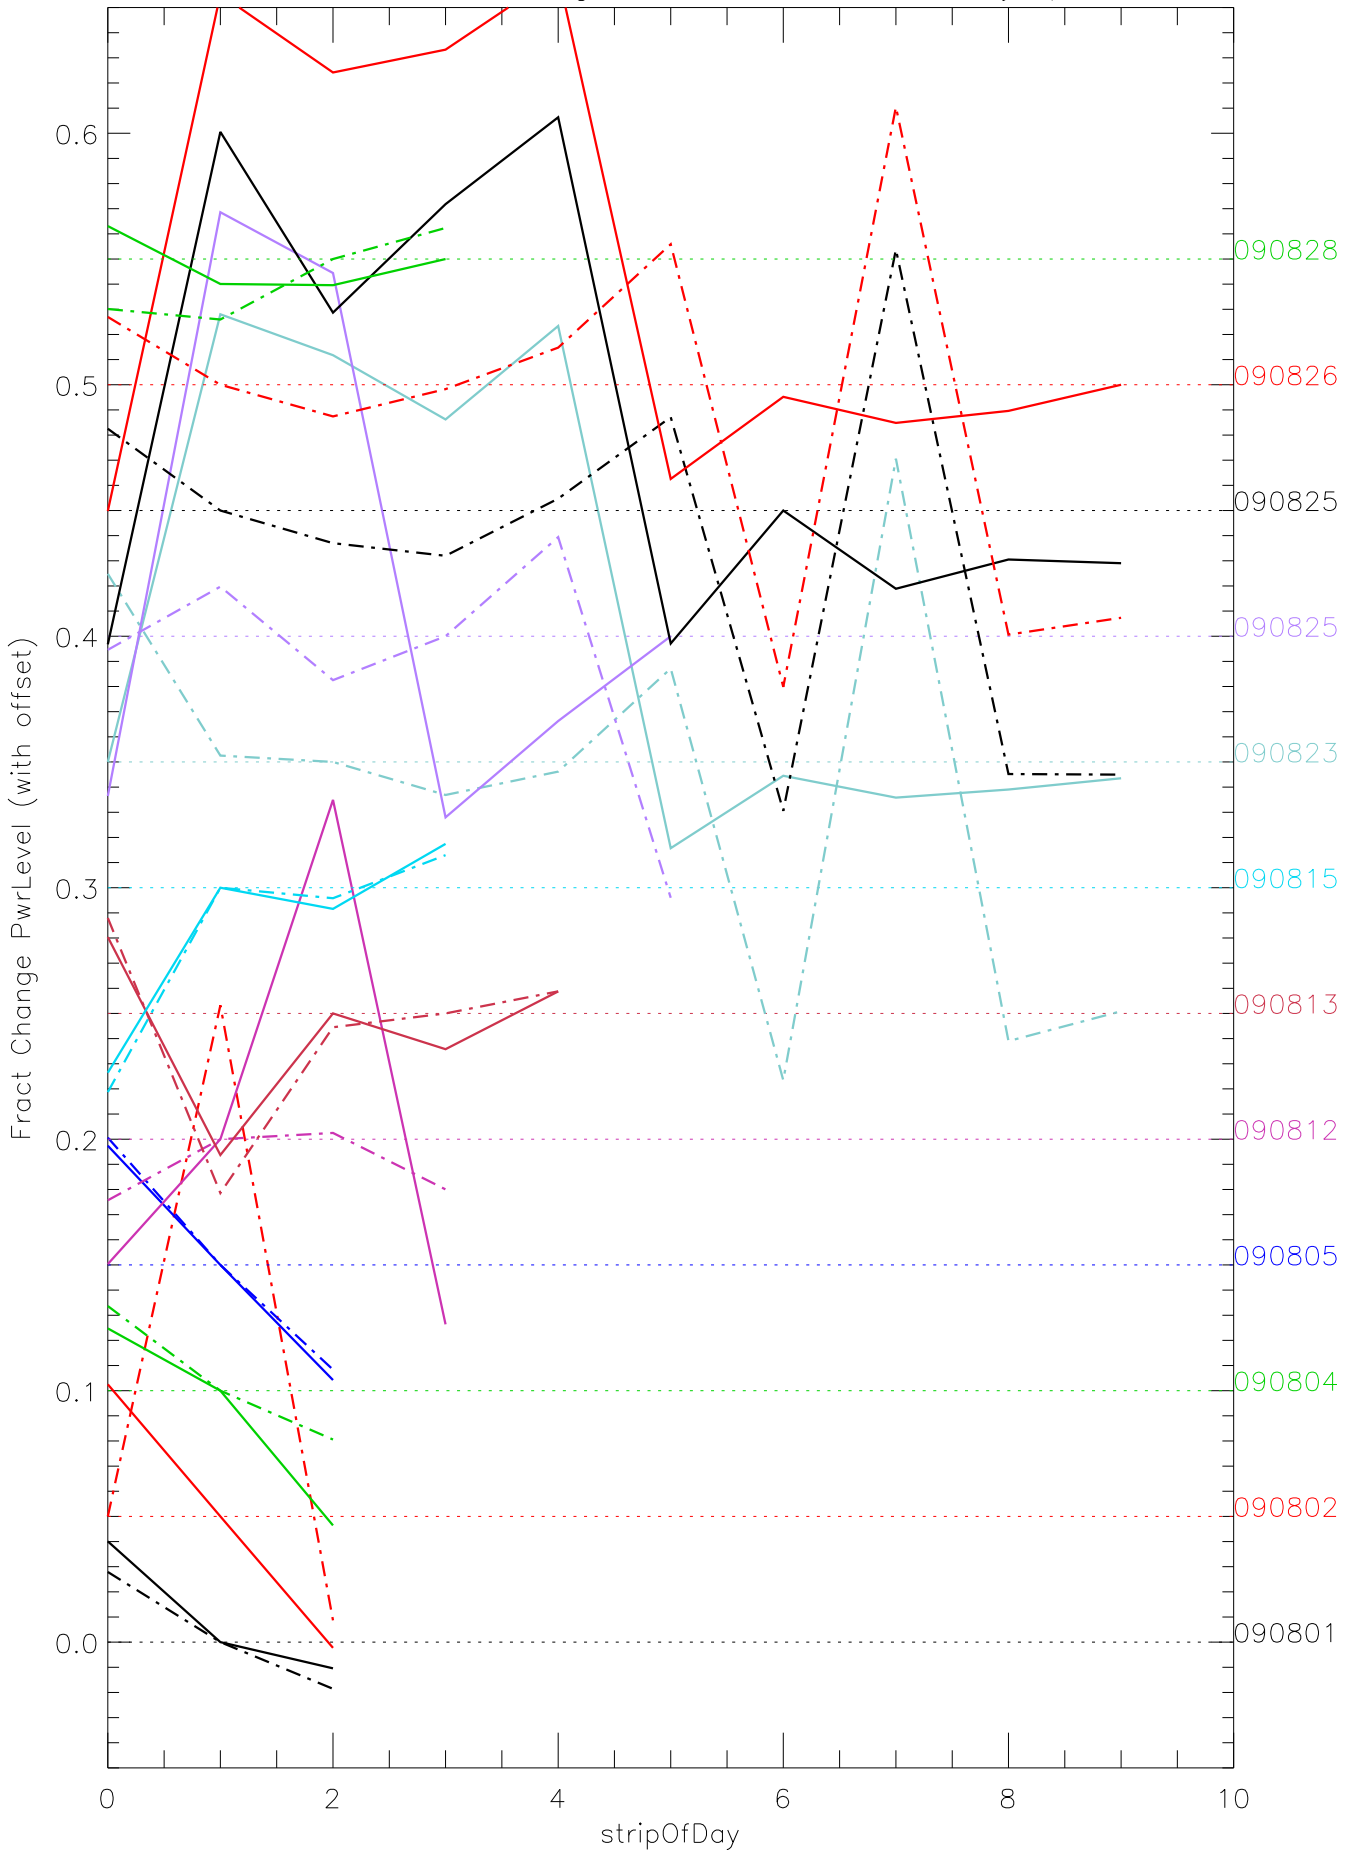

a2048 fractional change PwrLevel for each day. pixel:0

a2048 fractional change PwrLevel for each day. pixel:1

a2048 fractional change PwrLevel for each day. pixel:2

a2048 fractional change PwrLevel for each day. pixel:3

a2048 fractional change PwrLevel for each day. pixel:5

a2048 fractional change PwrLevel for each day. pixel:6