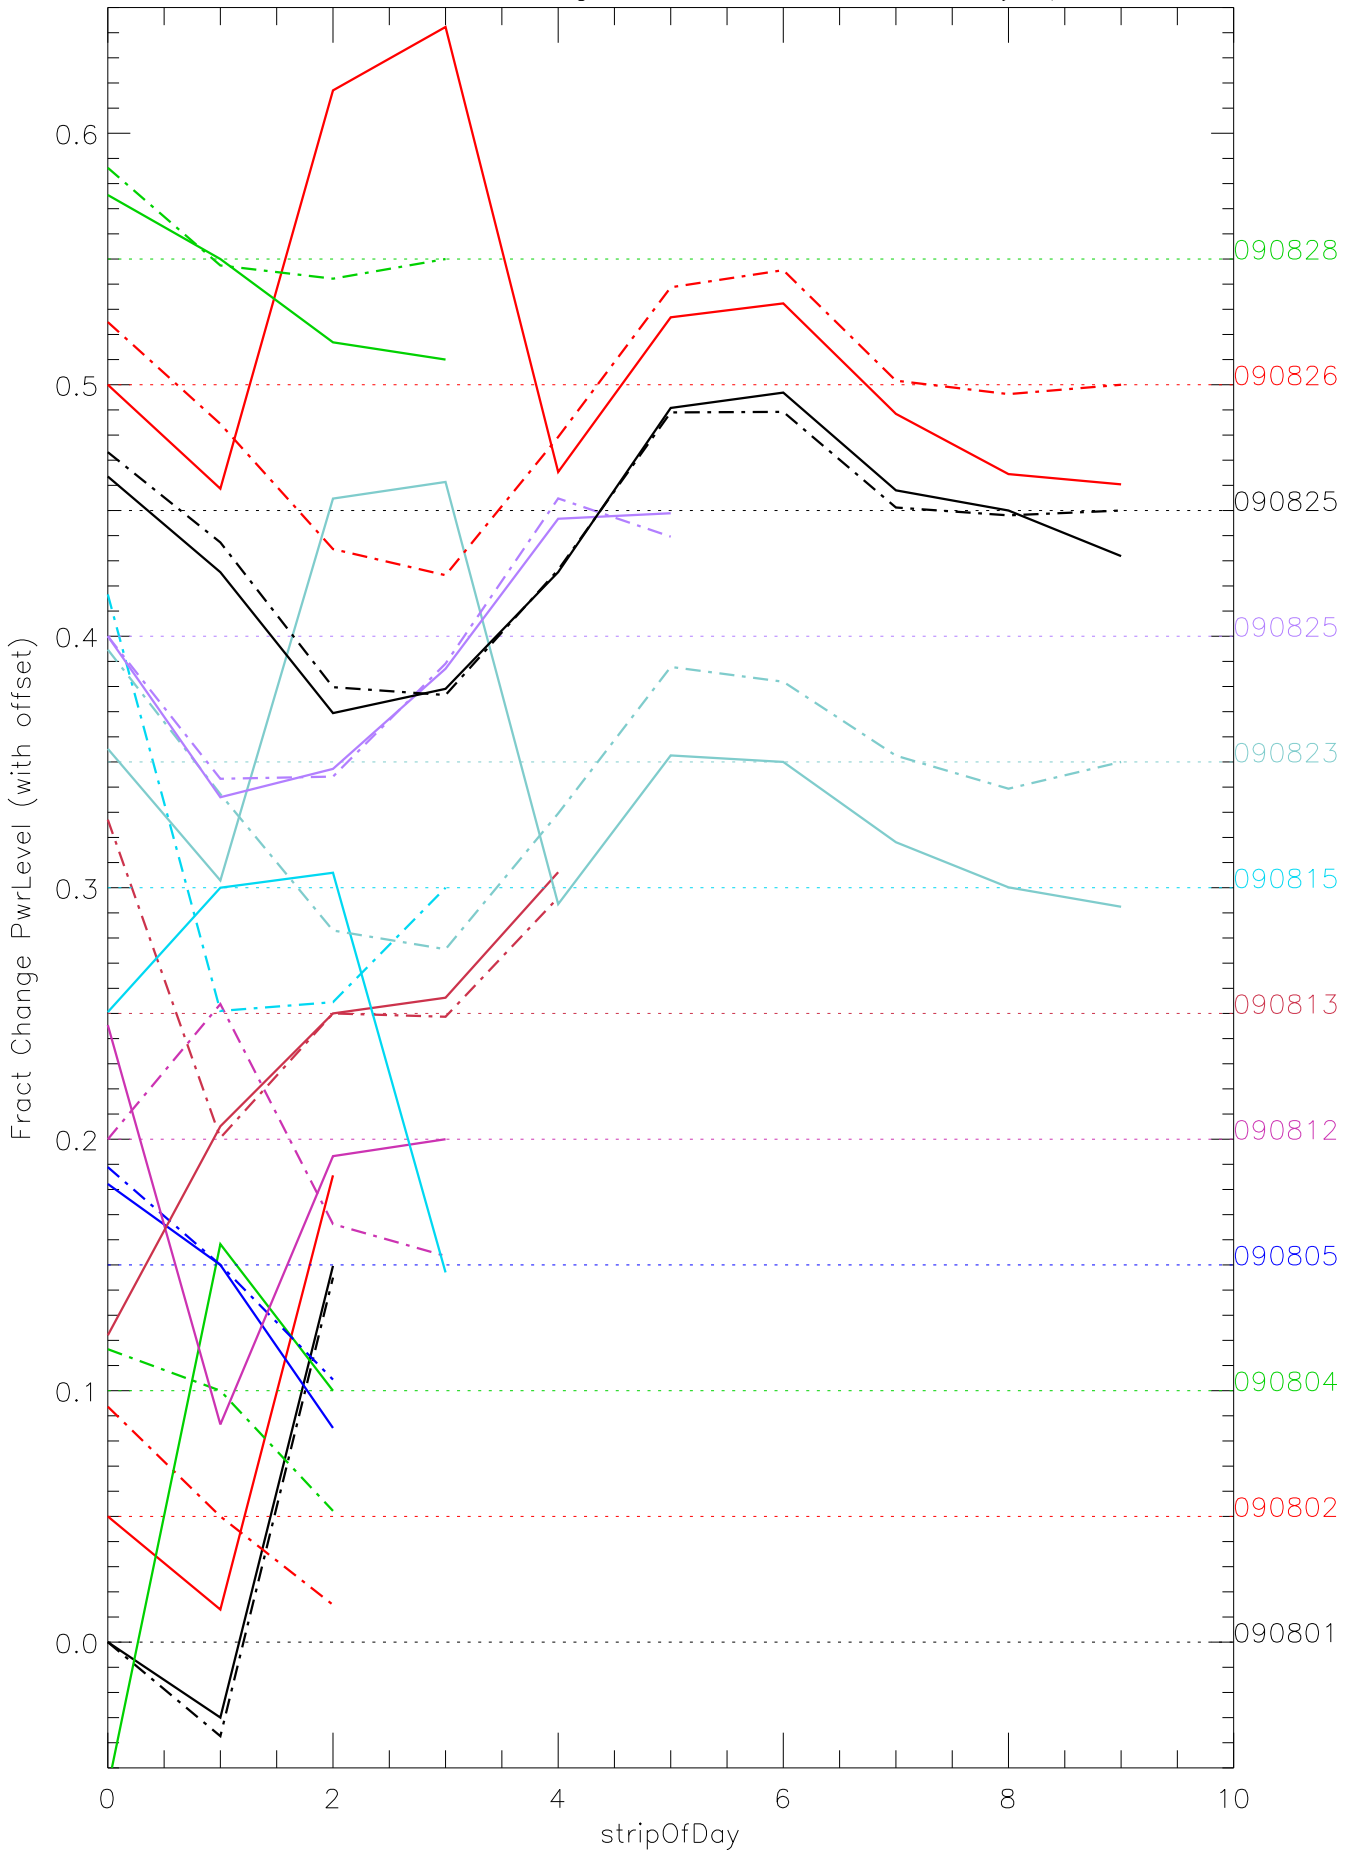

a2048 fractional change PwrLevel for each day. pixel:0

a2048 fractional change PwrLevel for each day. pixel:1

a2048 fractional change PwrLevel for each day. pixel:2

a2048 fractional change PwrLevel for each day. pixel:3

a2048 fractional change PwrLevel for each day. pixel:5

a2048 fractional change PwrLevel for each day. pixel:6