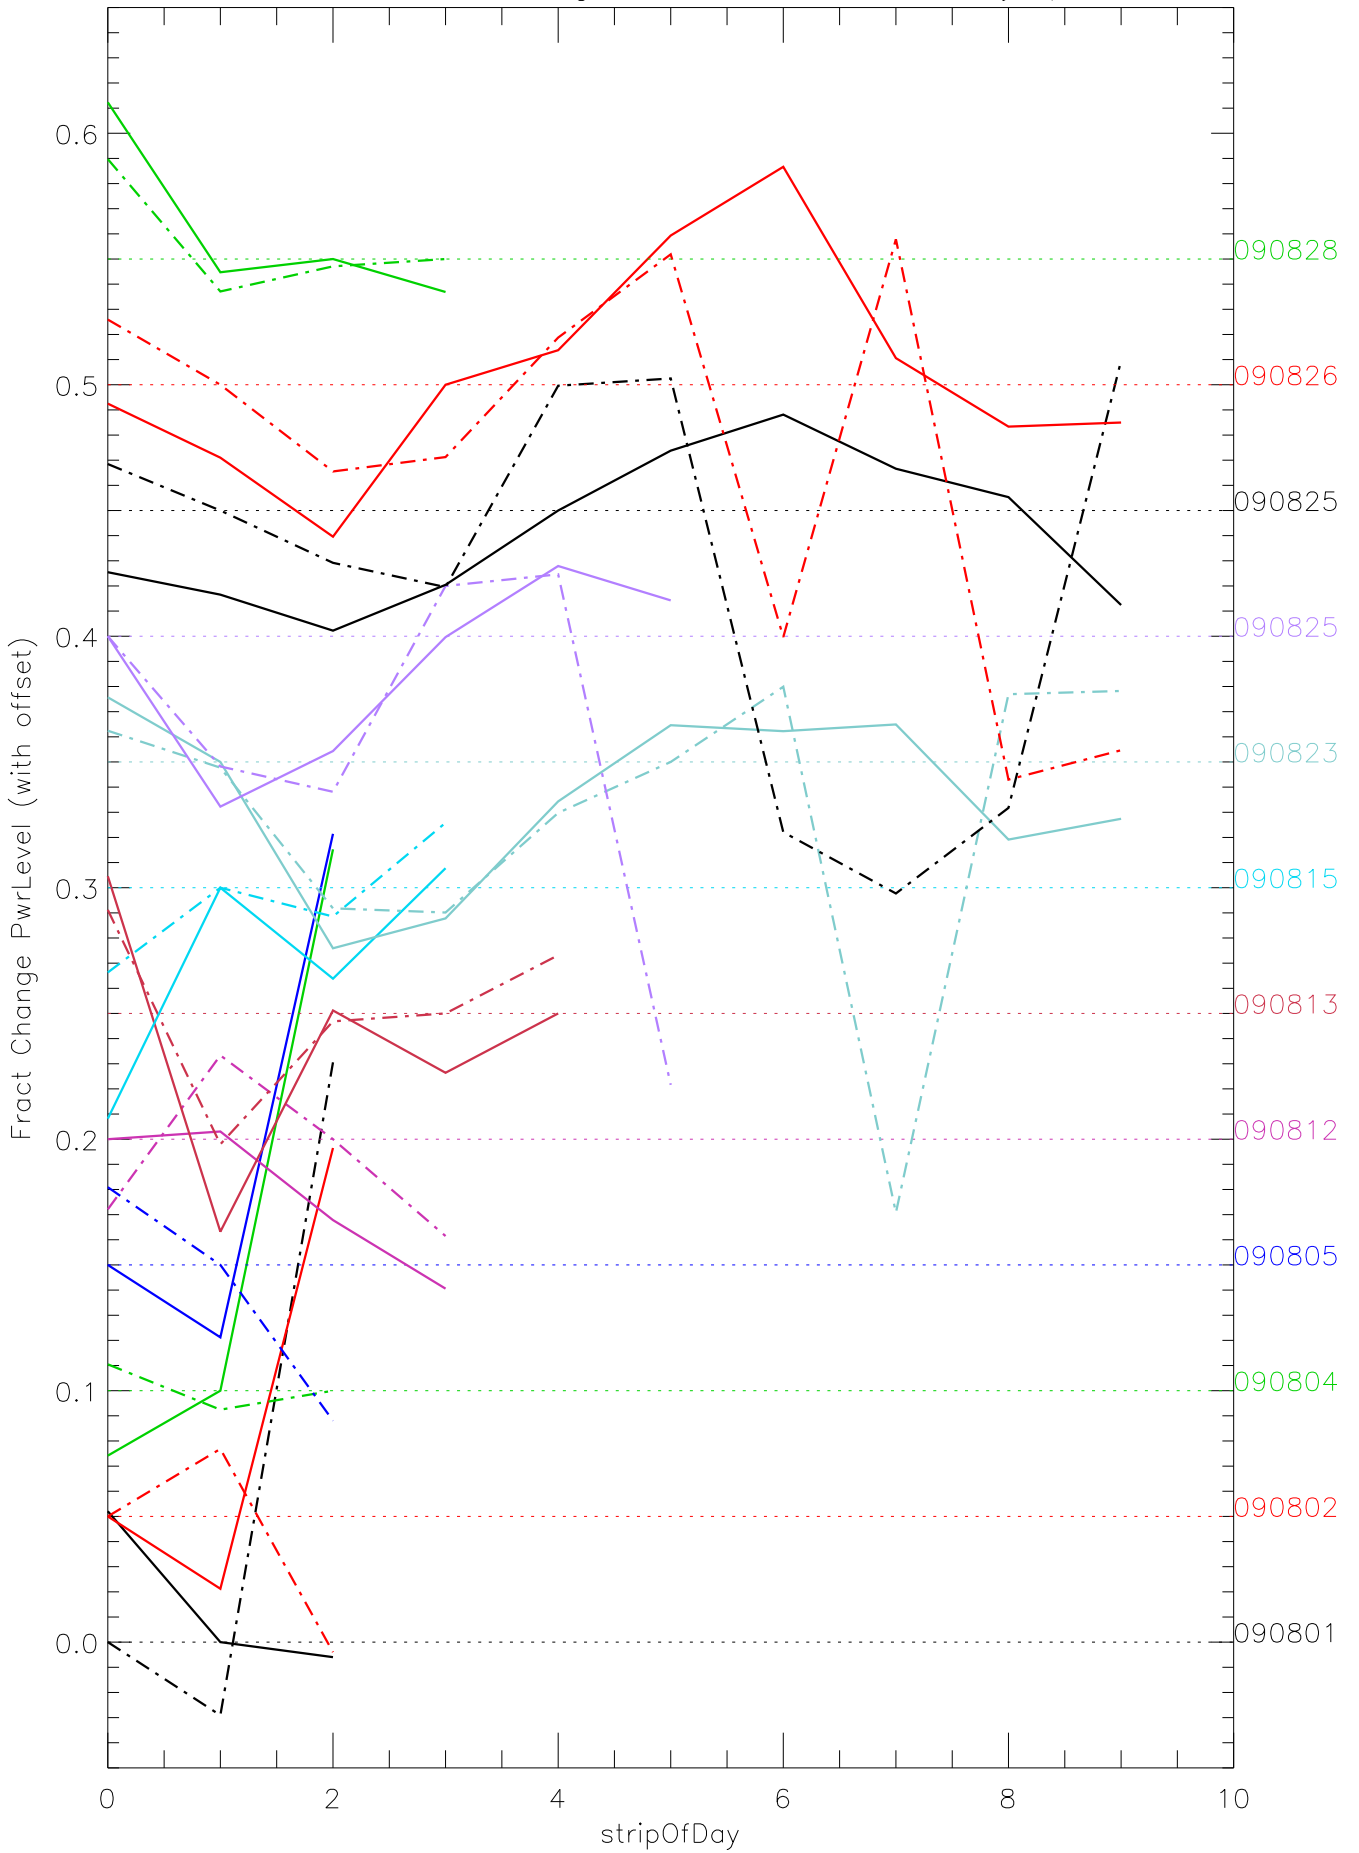

a2048 fractional change PwrLevel for each day. pixel:0

a2048 fractional change PwrLevel for each day. pixel:1

a2048 fractional change PwrLevel for each day. pixel:2

a2048 fractional change PwrLevel for each day. pixel:3

a2048 fractional change PwrLevel for each day. pixel:5

a2048 fractional change PwrLevel for each day. pixel:6