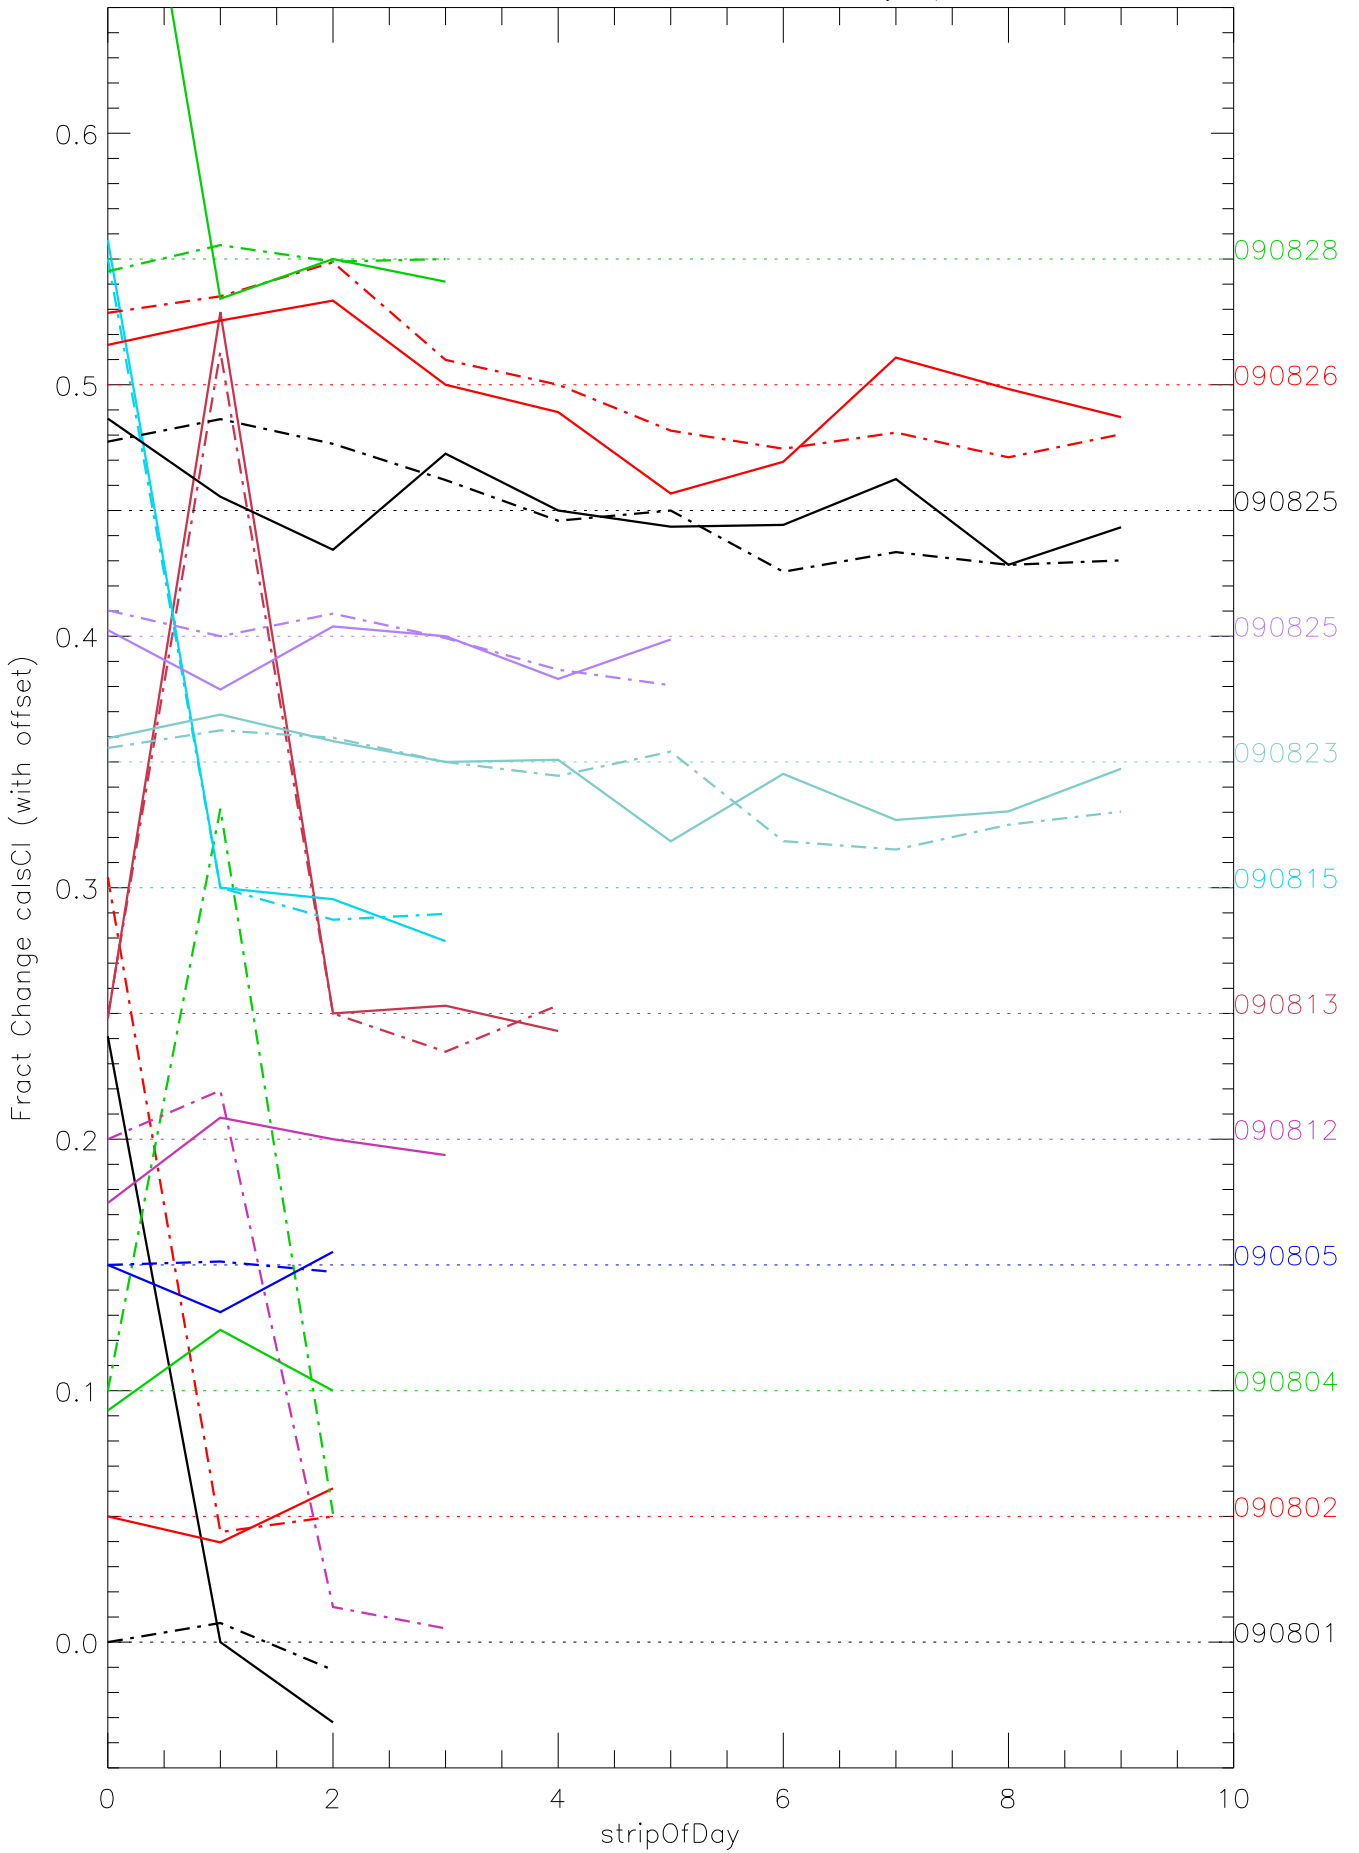

a2048 calsci factors for each day. pixel:0

a2048 calsci factors for each day. pixel:1

a2048 calsci factors for each day. pixel:2

a2048 calsci factors for each day. pixel:3

a2048 calsci factors for each day. pixel:4

a2048 calsci factors for each day. pixel:5

a2048 calsci factors for each day. pixel:6