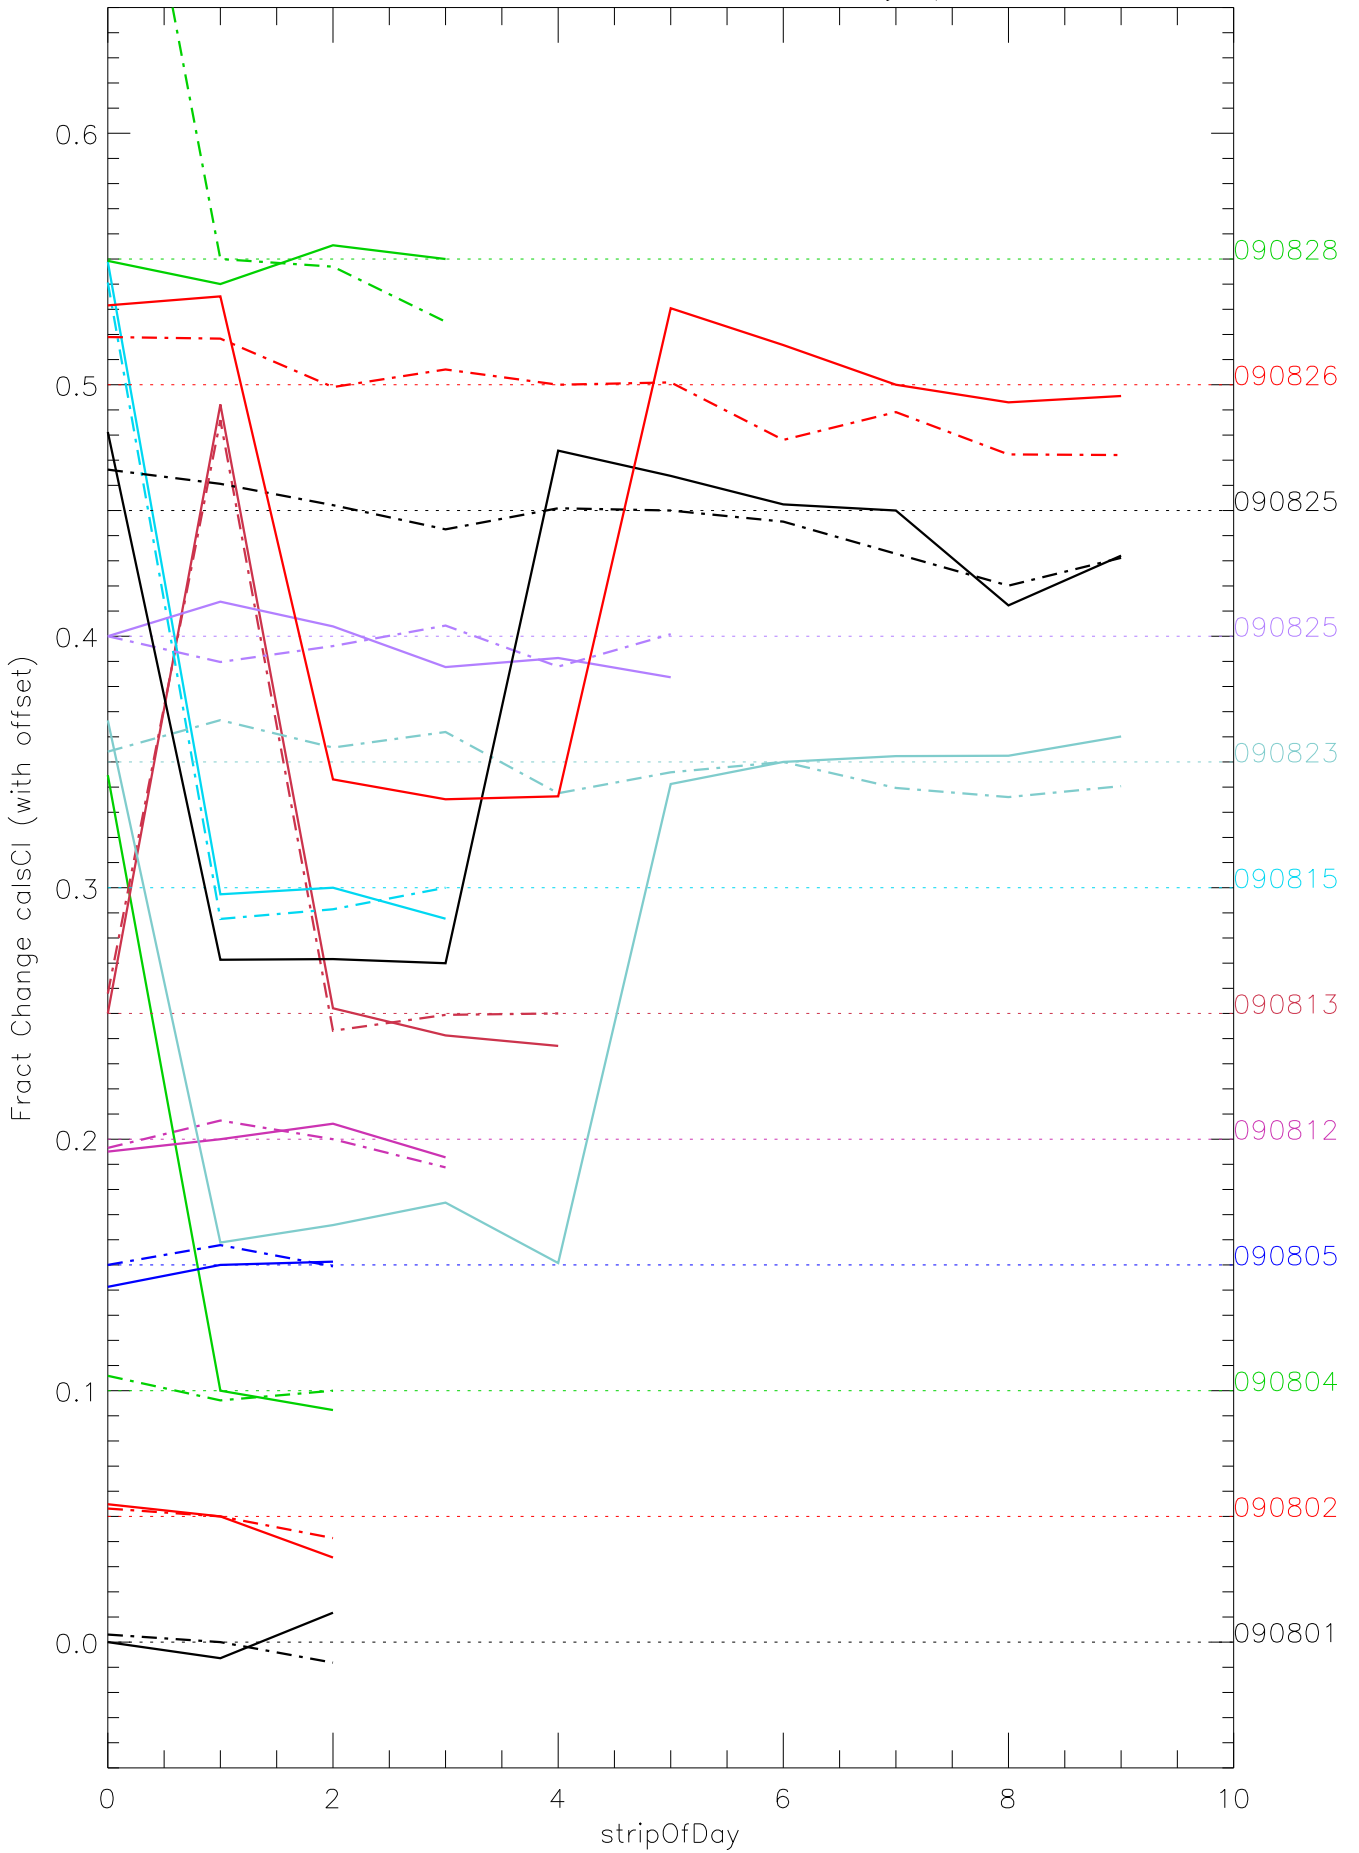

a2048 calsci factors for each day. pixel:0

a2048 calsci factors for each day. pixel:1

a2048 calsci factors for each day. pixel:2

a2048 calsci factors for each day. pixel:3

a2048 calsci factors for each day. pixel:4

a2048 calsci factors for each day. pixel:5

a2048 calsci factors for each day. pixel:6