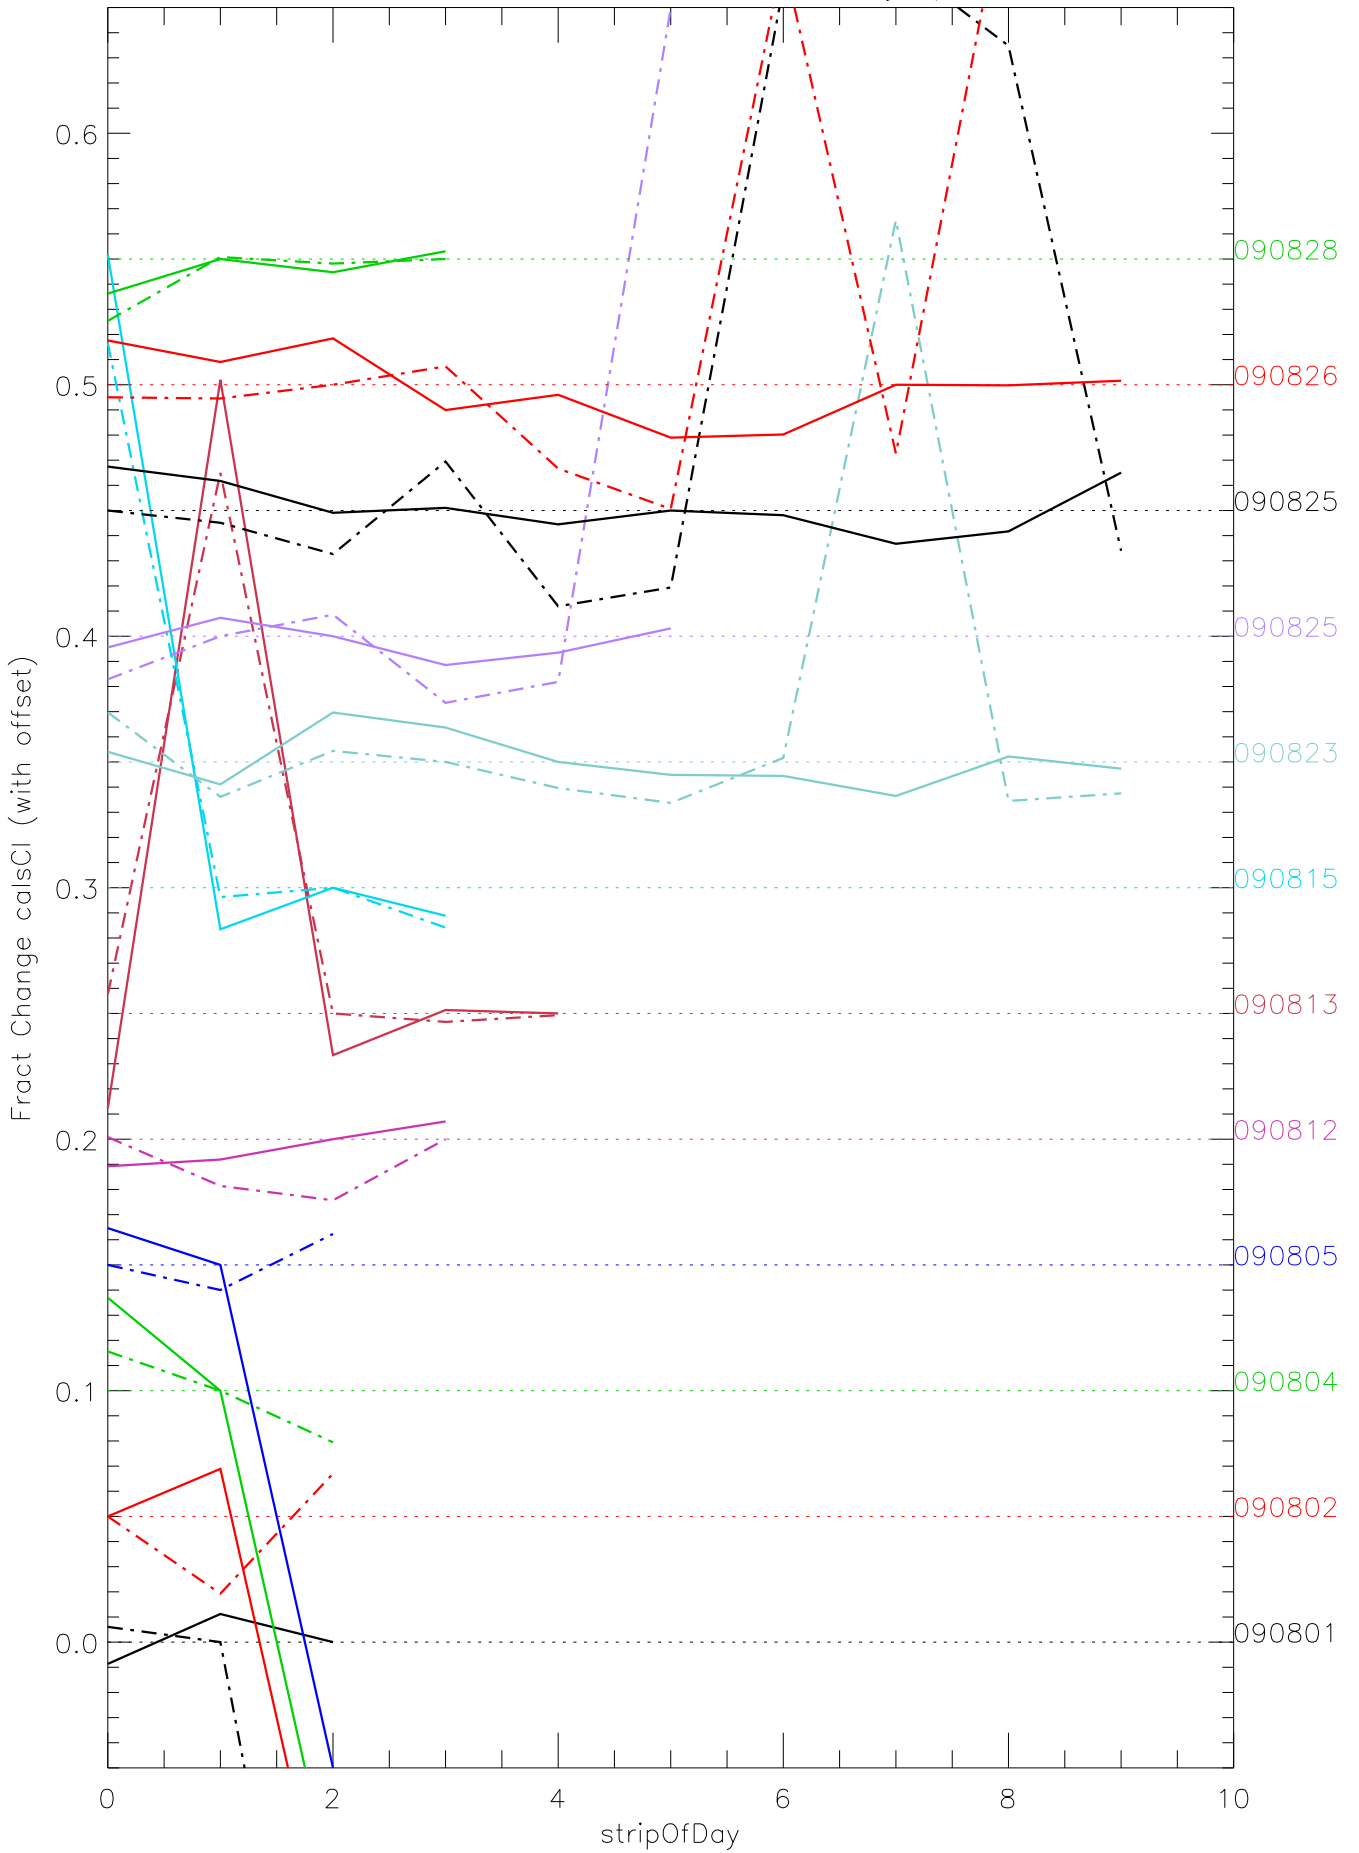

a2048 calsci factors for each day. pixel:0

a2048 calsci factors for each day. pixel:1

a2048 calsci factors for each day. pixel:2

a2048 calsci factors for each day. pixel:3

a2048 calsci factors for each day. pixel:4

a2048 calsci factors for each day. pixel:5

a2048 calsci factors for each day. pixel:6