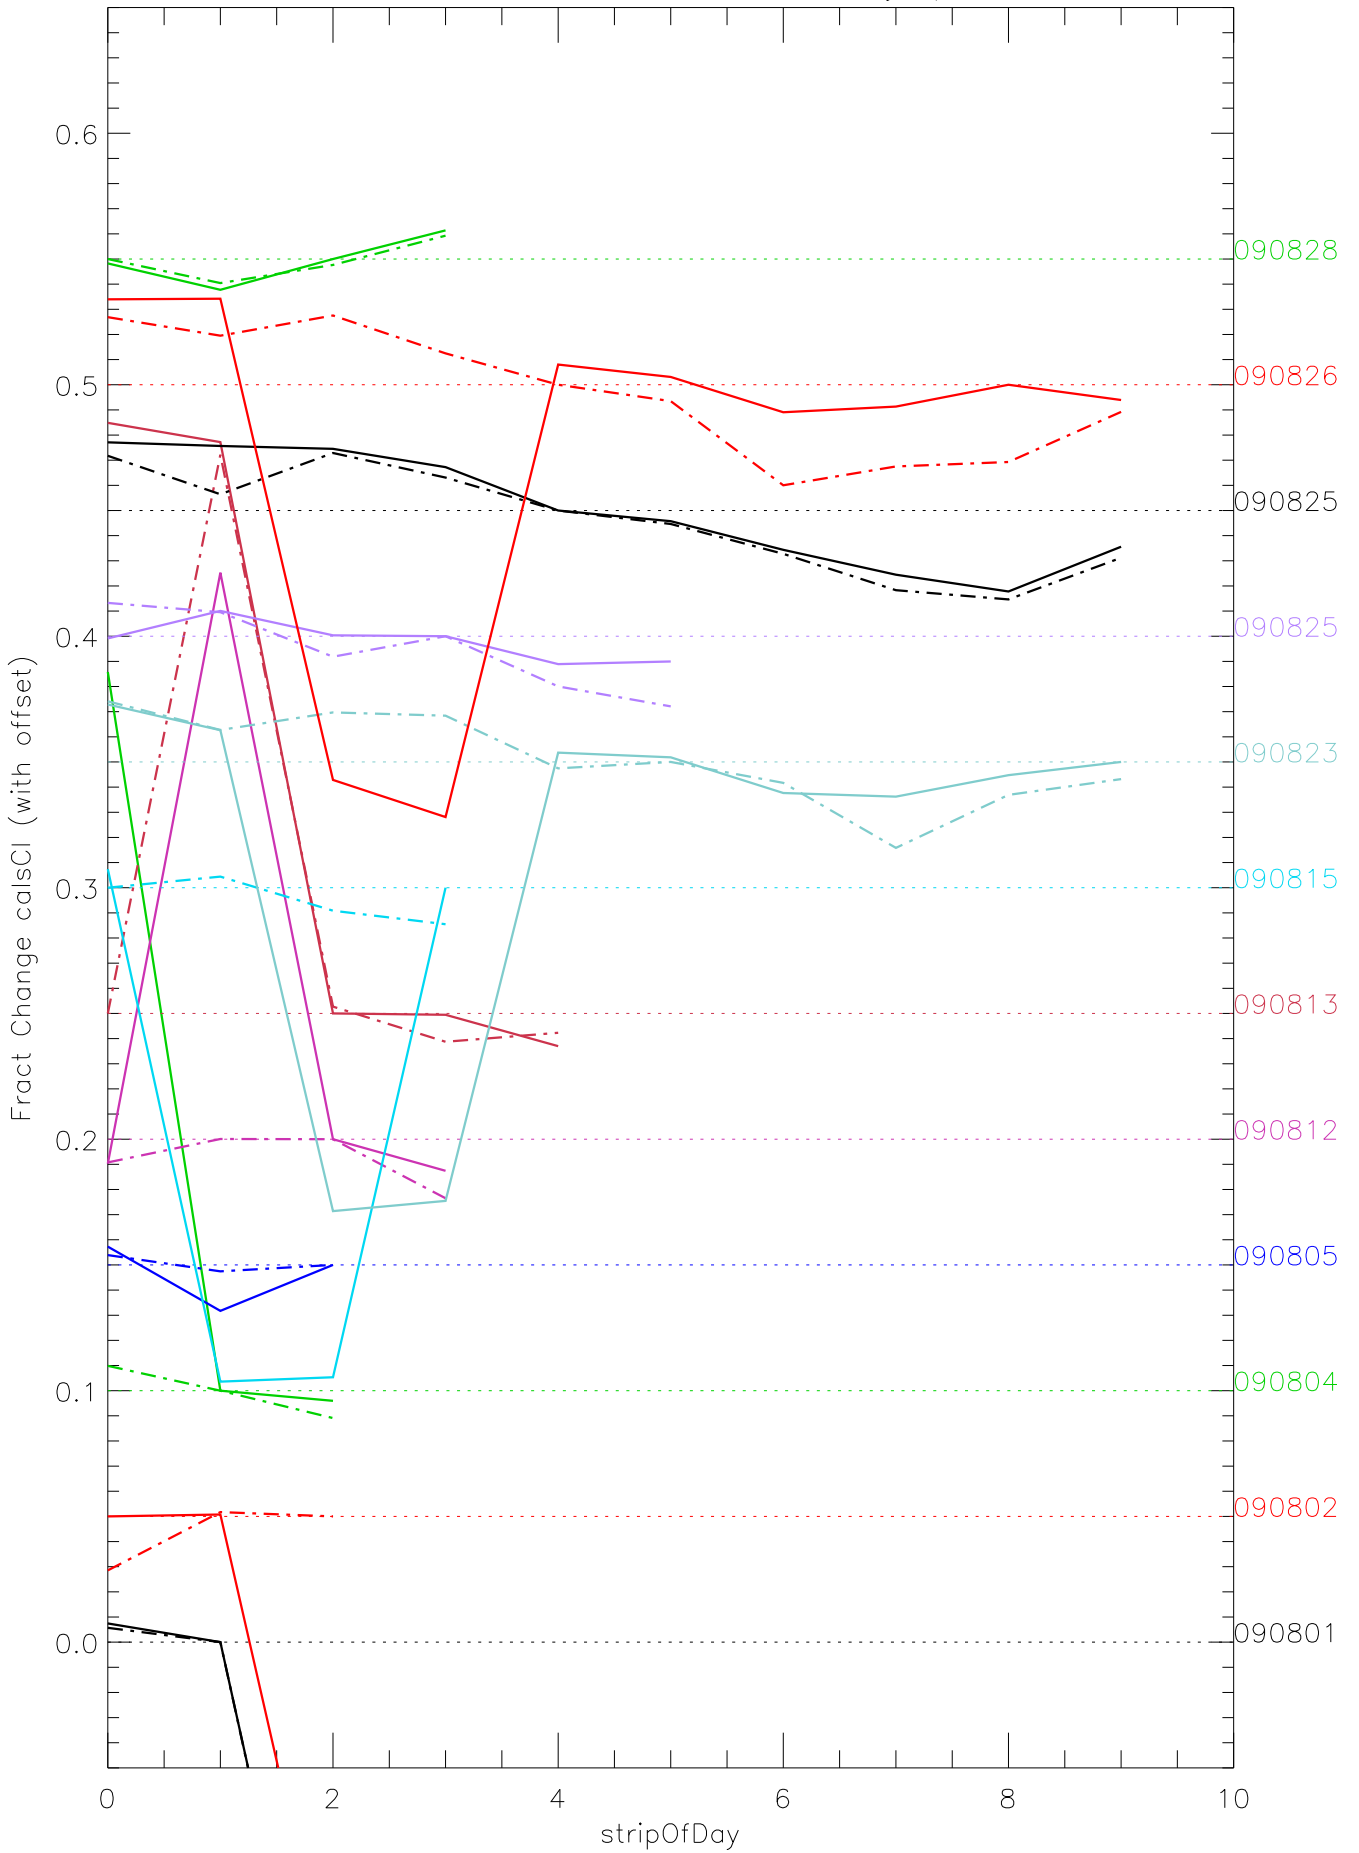

a2048 calsci factors for each day. pixel:0

a2048 calsci factors for each day. pixel:1

a2048 calsci factors for each day. pixel:2

a2048 calsci factors for each day. pixel:3

a2048 calsci factors for each day. pixel:4

a2048 calsci factors for each day. pixel:5

a2048 calsci factors for each day. pixel:6