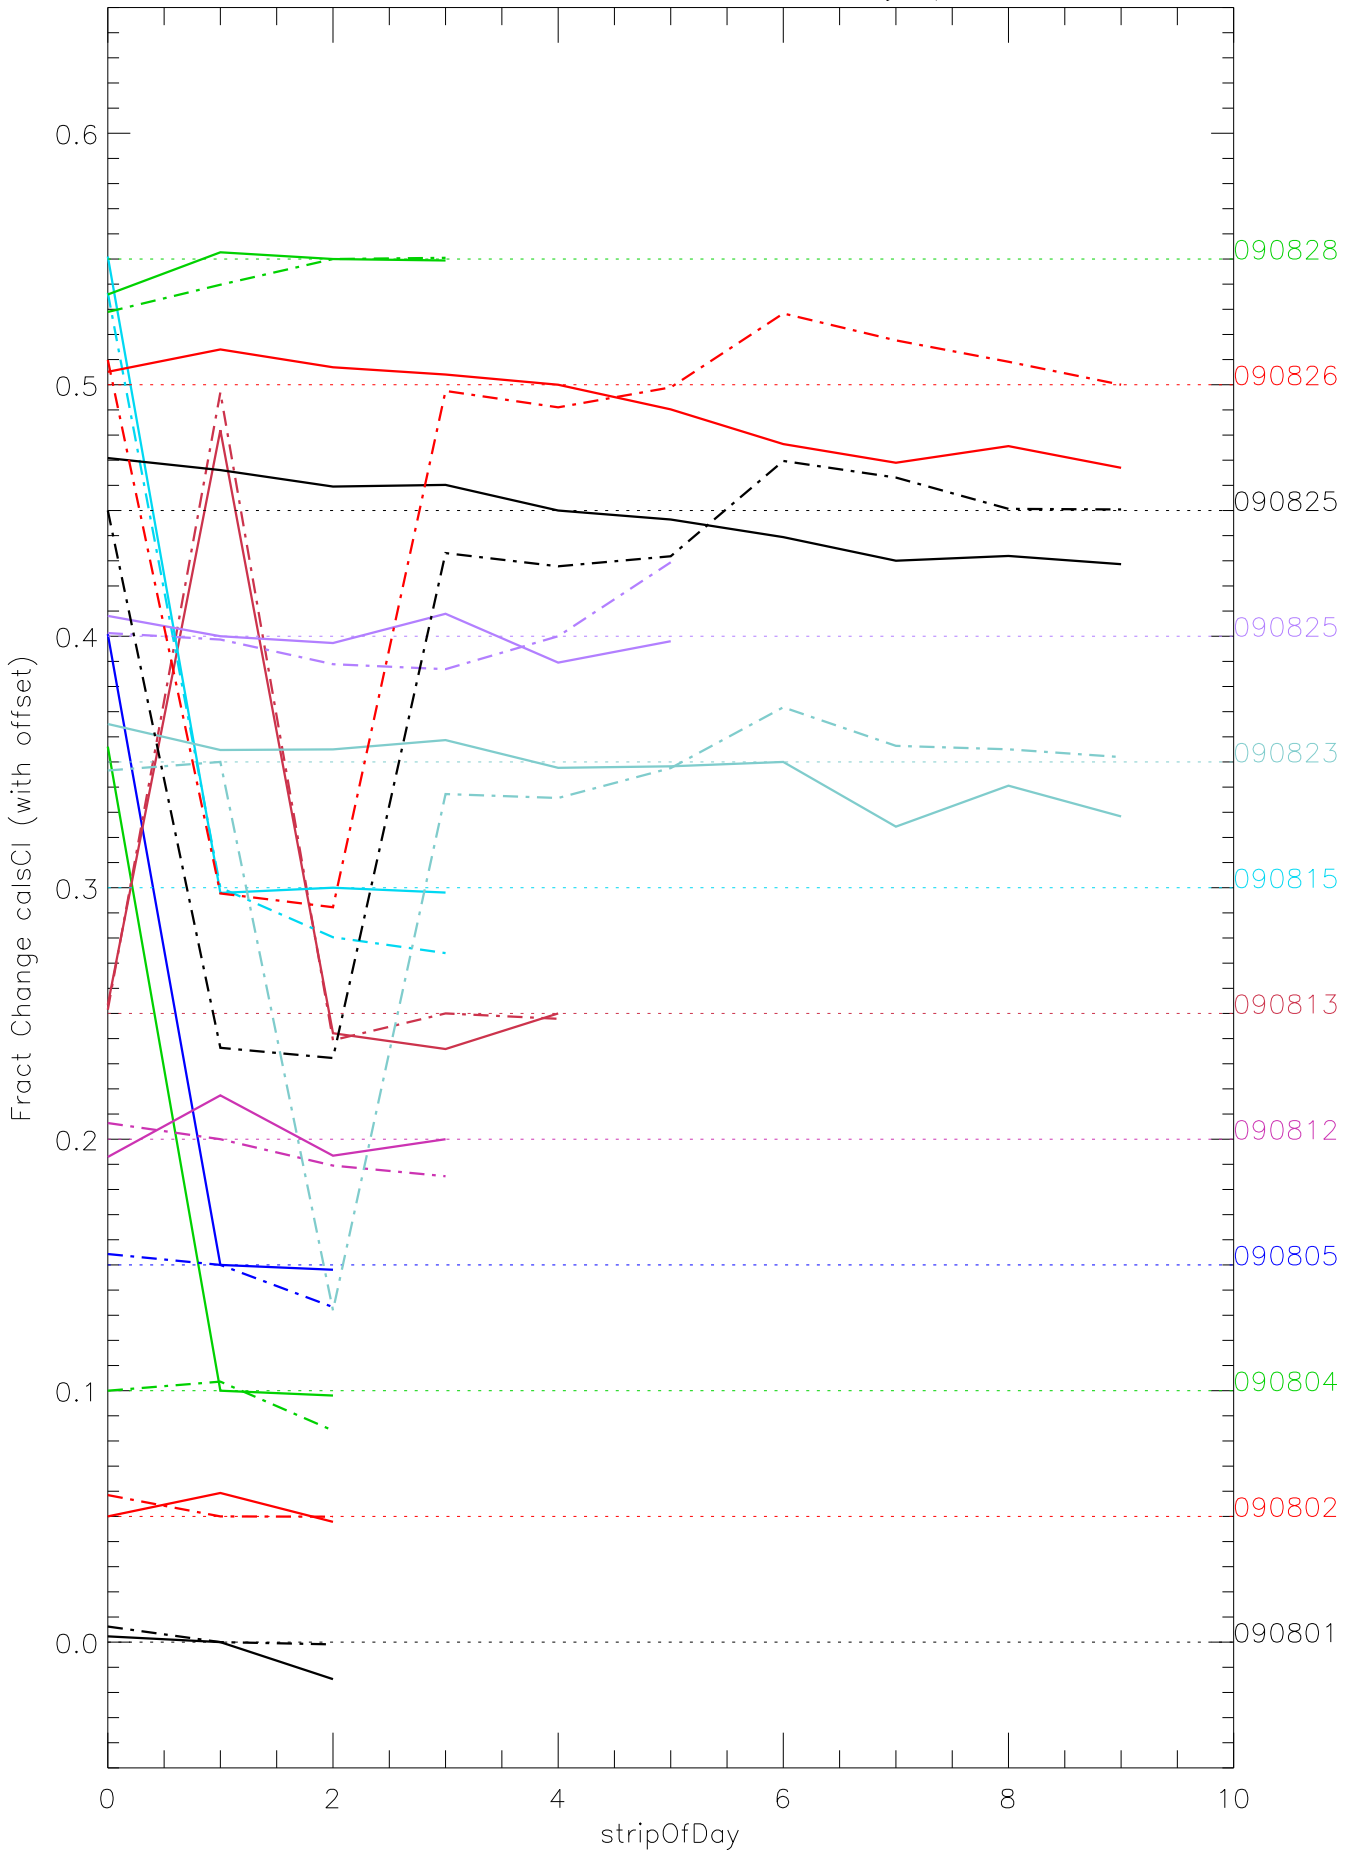

a2048 calsci factors for each day. pixel:0

a2048 calsci factors for each day. pixel:1

a2048 calsci factors for each day. pixel:2

a2048 calsci factors for each day. pixel:3

a2048 calsci factors for each day. pixel:4

a2048 calsci factors for each day. pixel:5

a2048 calsci factors for each day. pixel:6