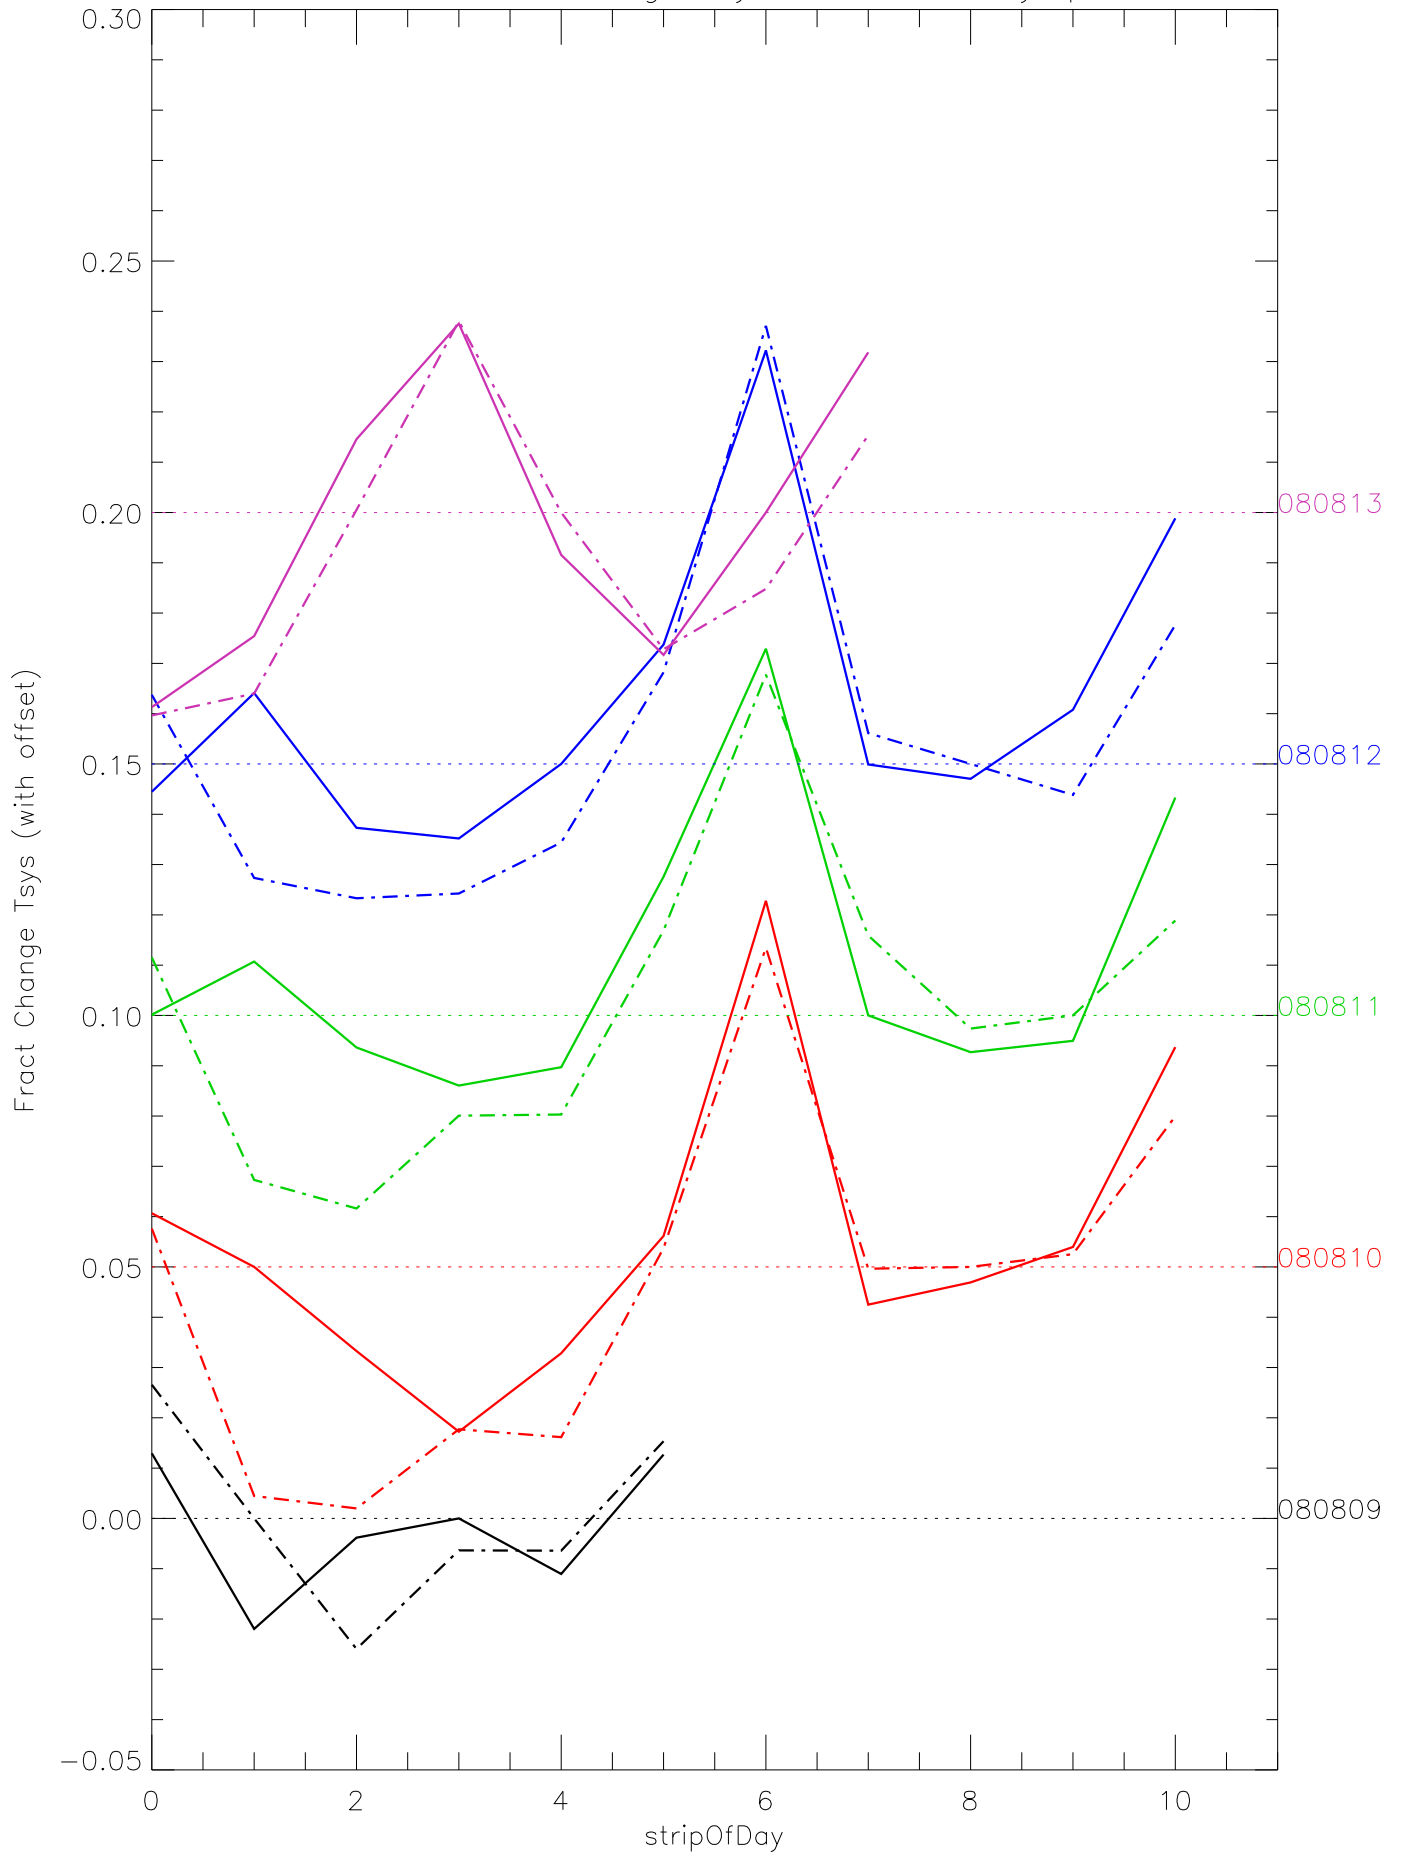

a2048 fractional change TsysK for each day. pixel:0

a2048 fractional change TsysK for each day. pixel:1

a2048 fractional change TsysK for each day. pixel:2

a2048 fractional change TsysK for each day. pixel:3

a2048 fractional change TsysK for each day. pixel:4

a2048 fractional change TsysK for each day. pixel:5

a2048 fractional change TsysK for each day. pixel:6