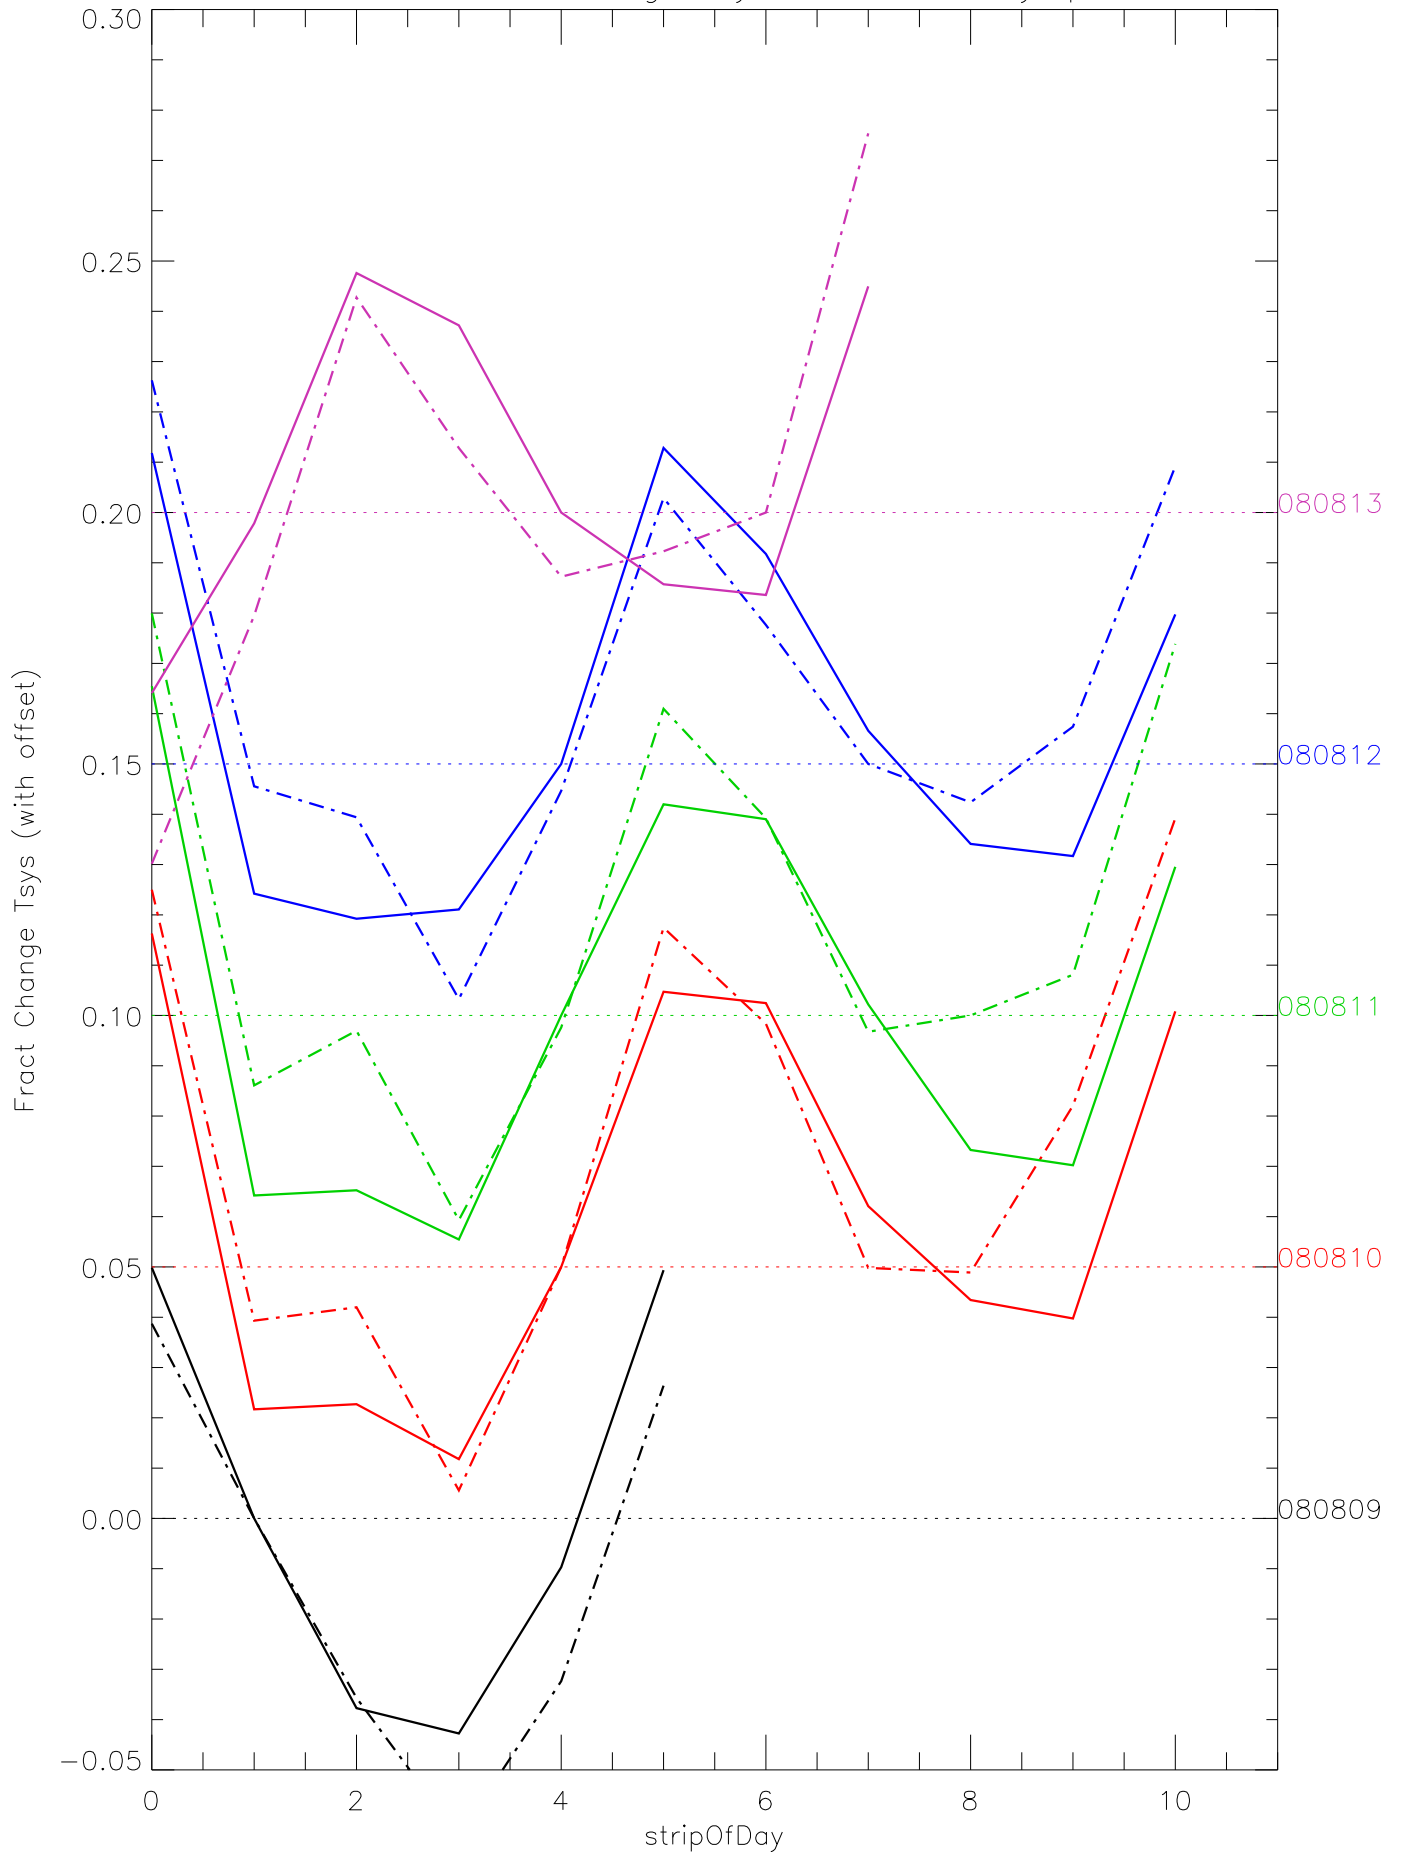

a2048 fractional change TsysK for each day. pixel:0

a2048 fractional change TsysK for each day. pixel:1

a2048 fractional change TsysK for each day. pixel:2

a2048 fractional change TsysK for each day. pixel:3

a2048 fractional change TsysK for each day. pixel:4

a2048 fractional change TsysK for each day. pixel:5

a2048 fractional change TsysK for each day. pixel:6