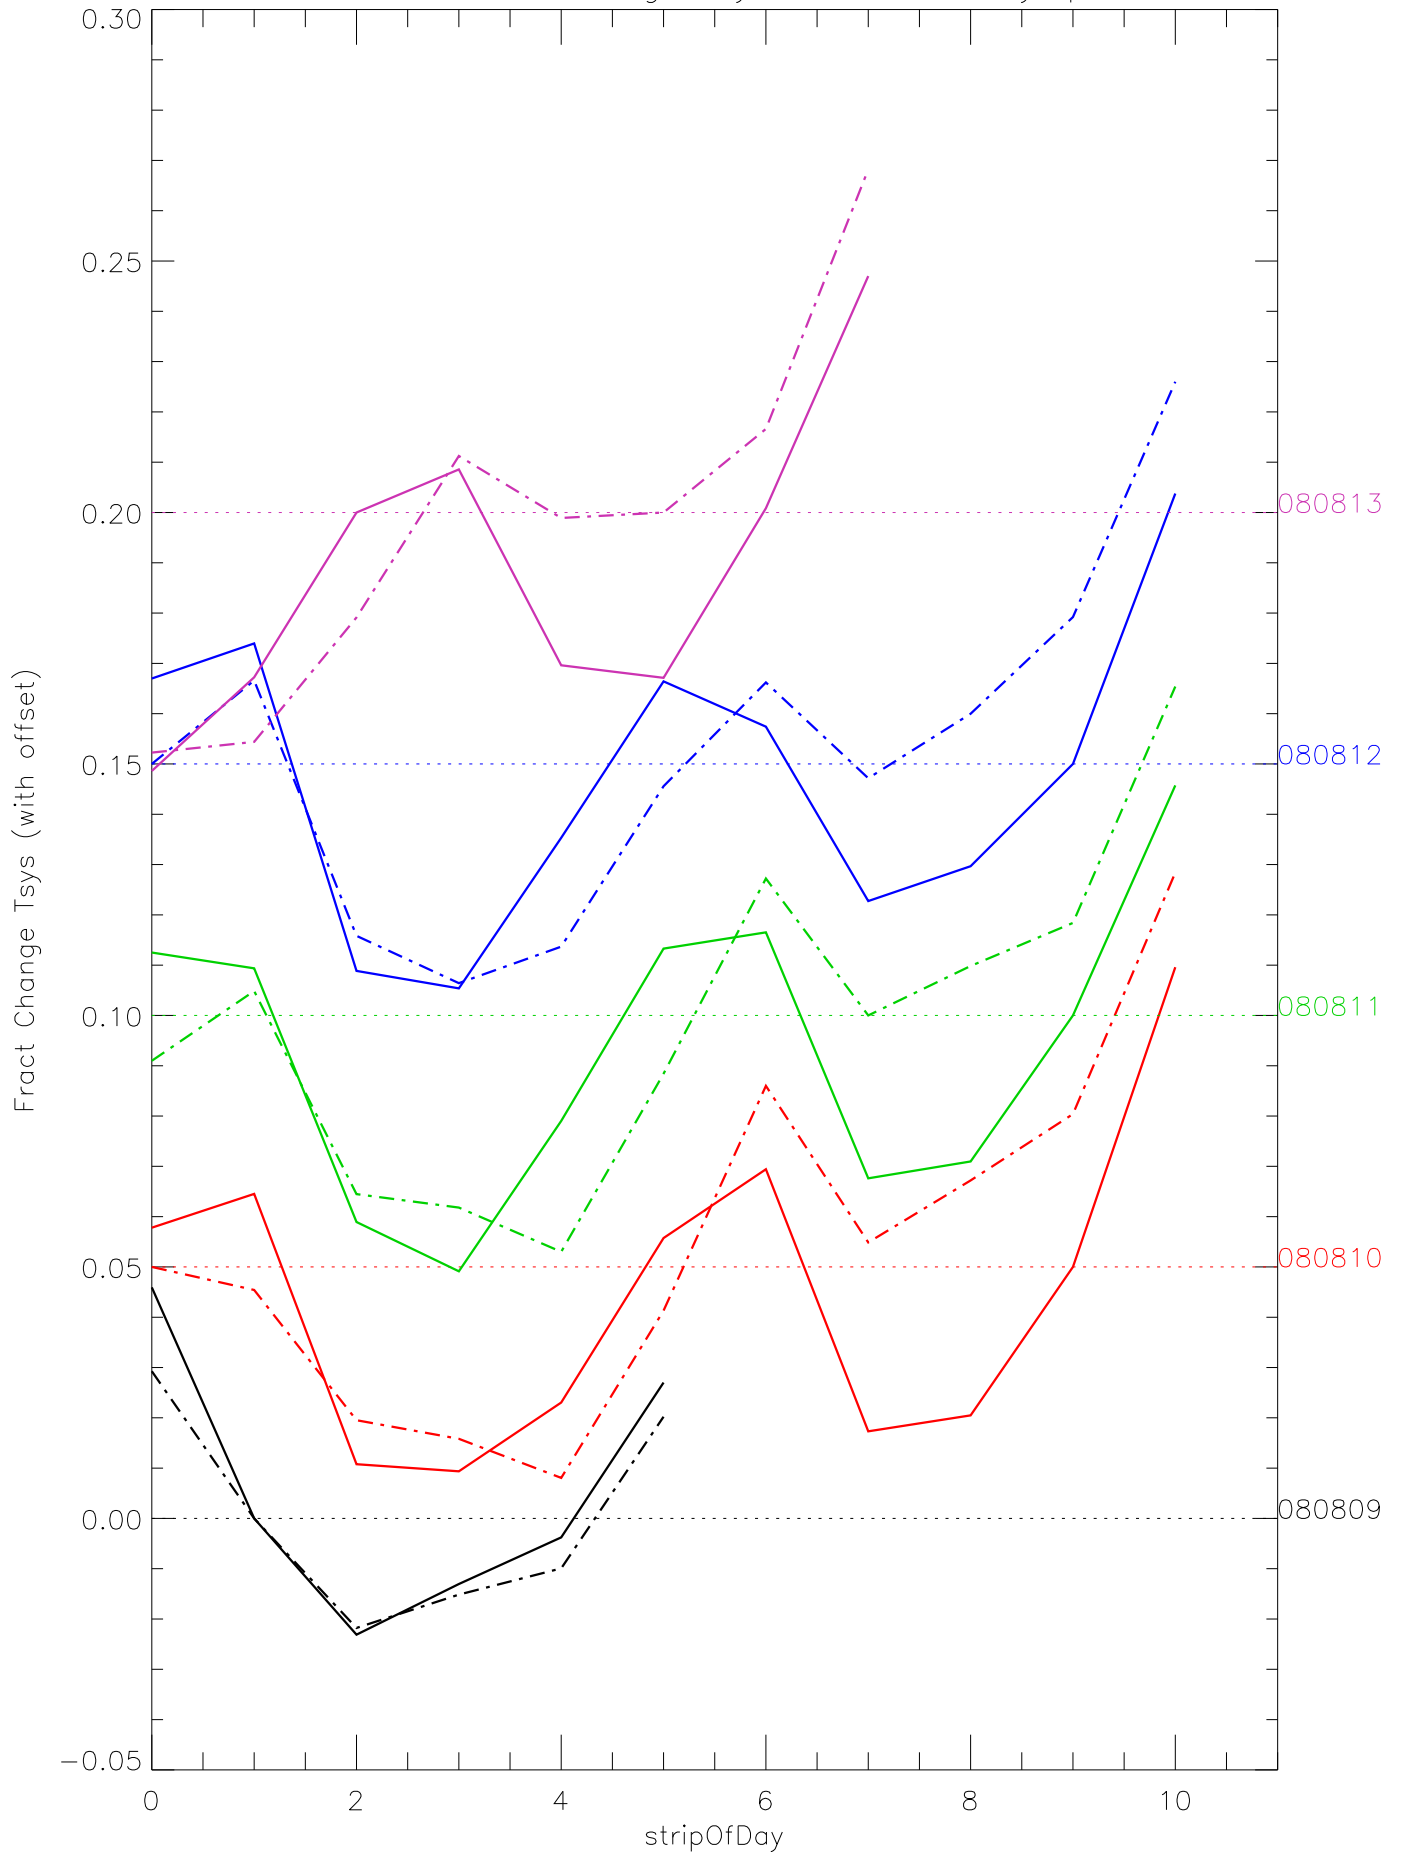

a2048 fractional change TsysK for each day. pixel:0

a2048 fractional change TsysK for each day. pixel:1

a2048 fractional change TsysK for each day. pixel:2

a2048 fractional change TsysK for each day. pixel:3

a2048 fractional change TsysK for each day. pixel:4

a2048 fractional change TsysK for each day. pixel:5

a2048 fractional change TsysK for each day. pixel:6