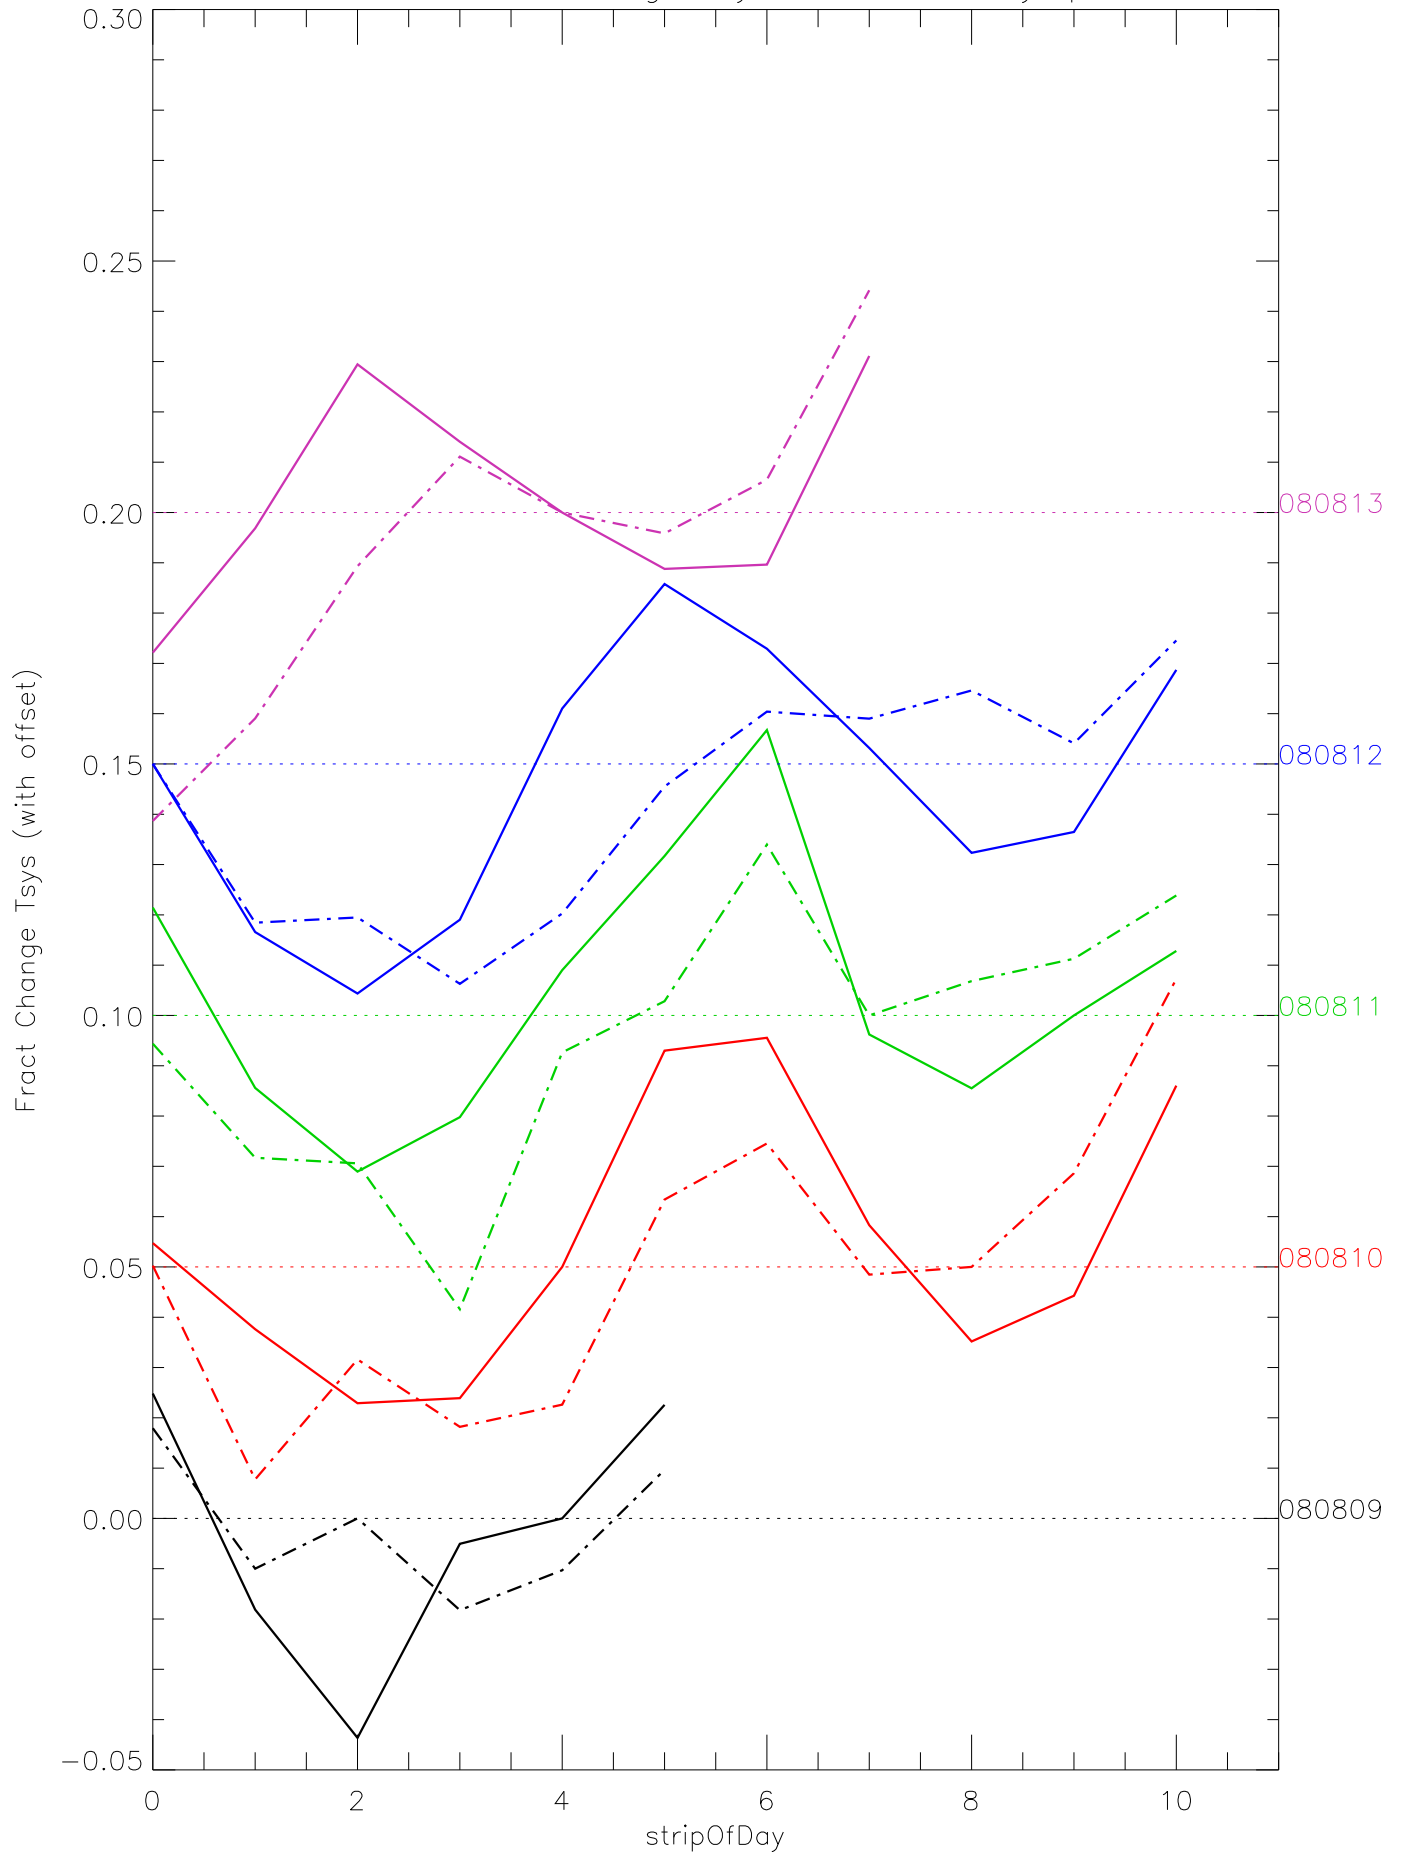

a2048 fractional change TsysK for each day. pixel:0

a2048 fractional change TsysK for each day. pixel:1

a2048 fractional change TsysK for each day. pixel:2

a2048 fractional change TsysK for each day. pixel:3

a2048 fractional change TsysK for each day. pixel:4

a2048 fractional change TsysK for each day. pixel:5

a2048 fractional change TsysK for each day. pixel:6