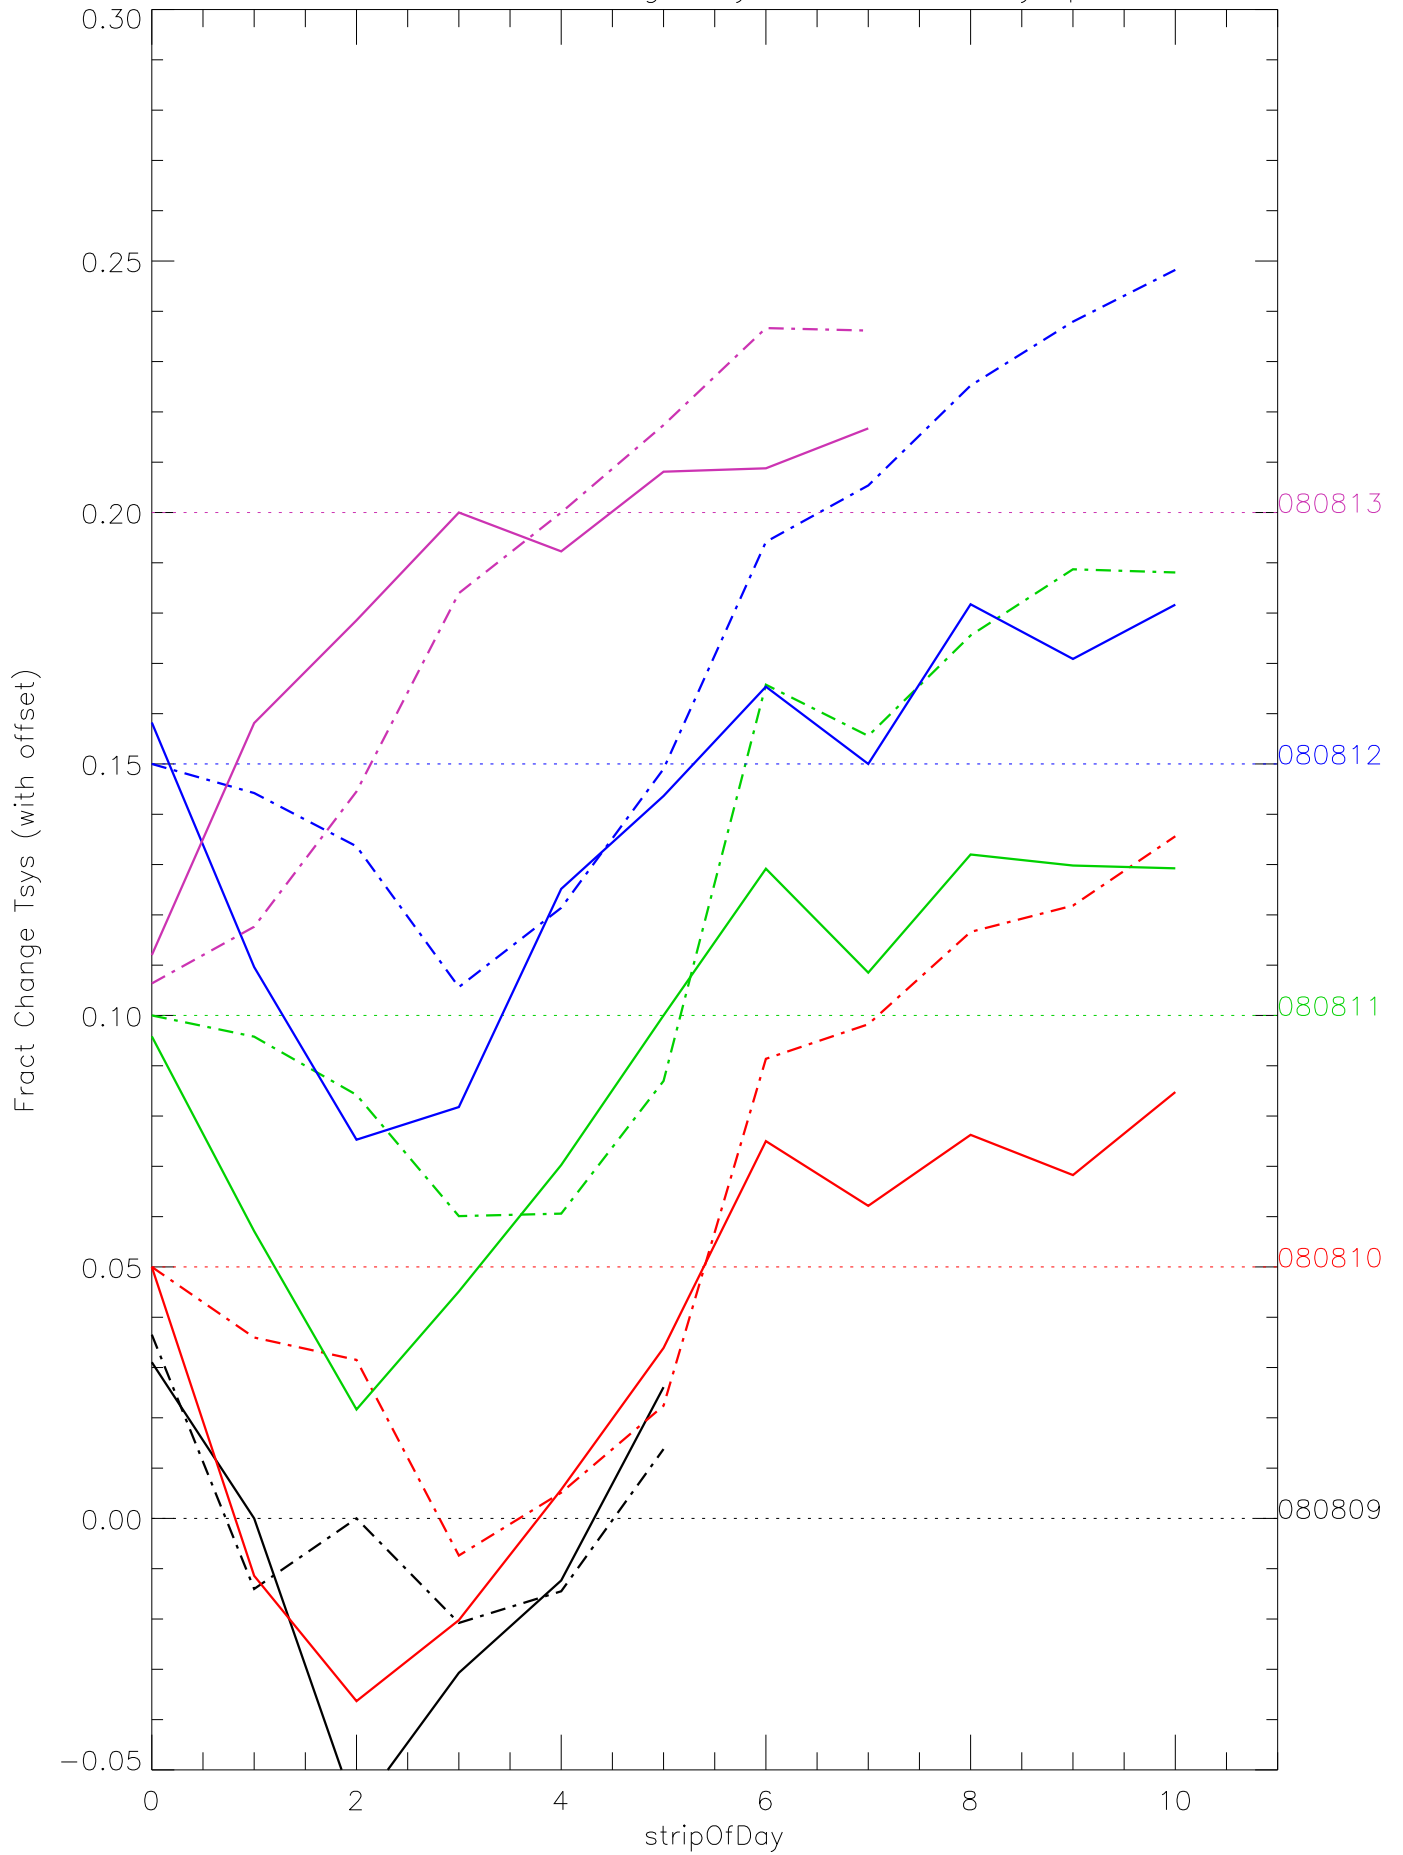

a2048 fractional change TsysK for each day. pixel:0

a2048 fractional change TsysK for each day. pixel:1

a2048 fractional change TsysK for each day. pixel:2

a2048 fractional change TsysK for each day. pixel:3

a2048 fractional change TsysK for each day. pixel:4

a2048 fractional change TsysK for each day. pixel:5

a2048 fractional change TsysK for each day. pixel:6