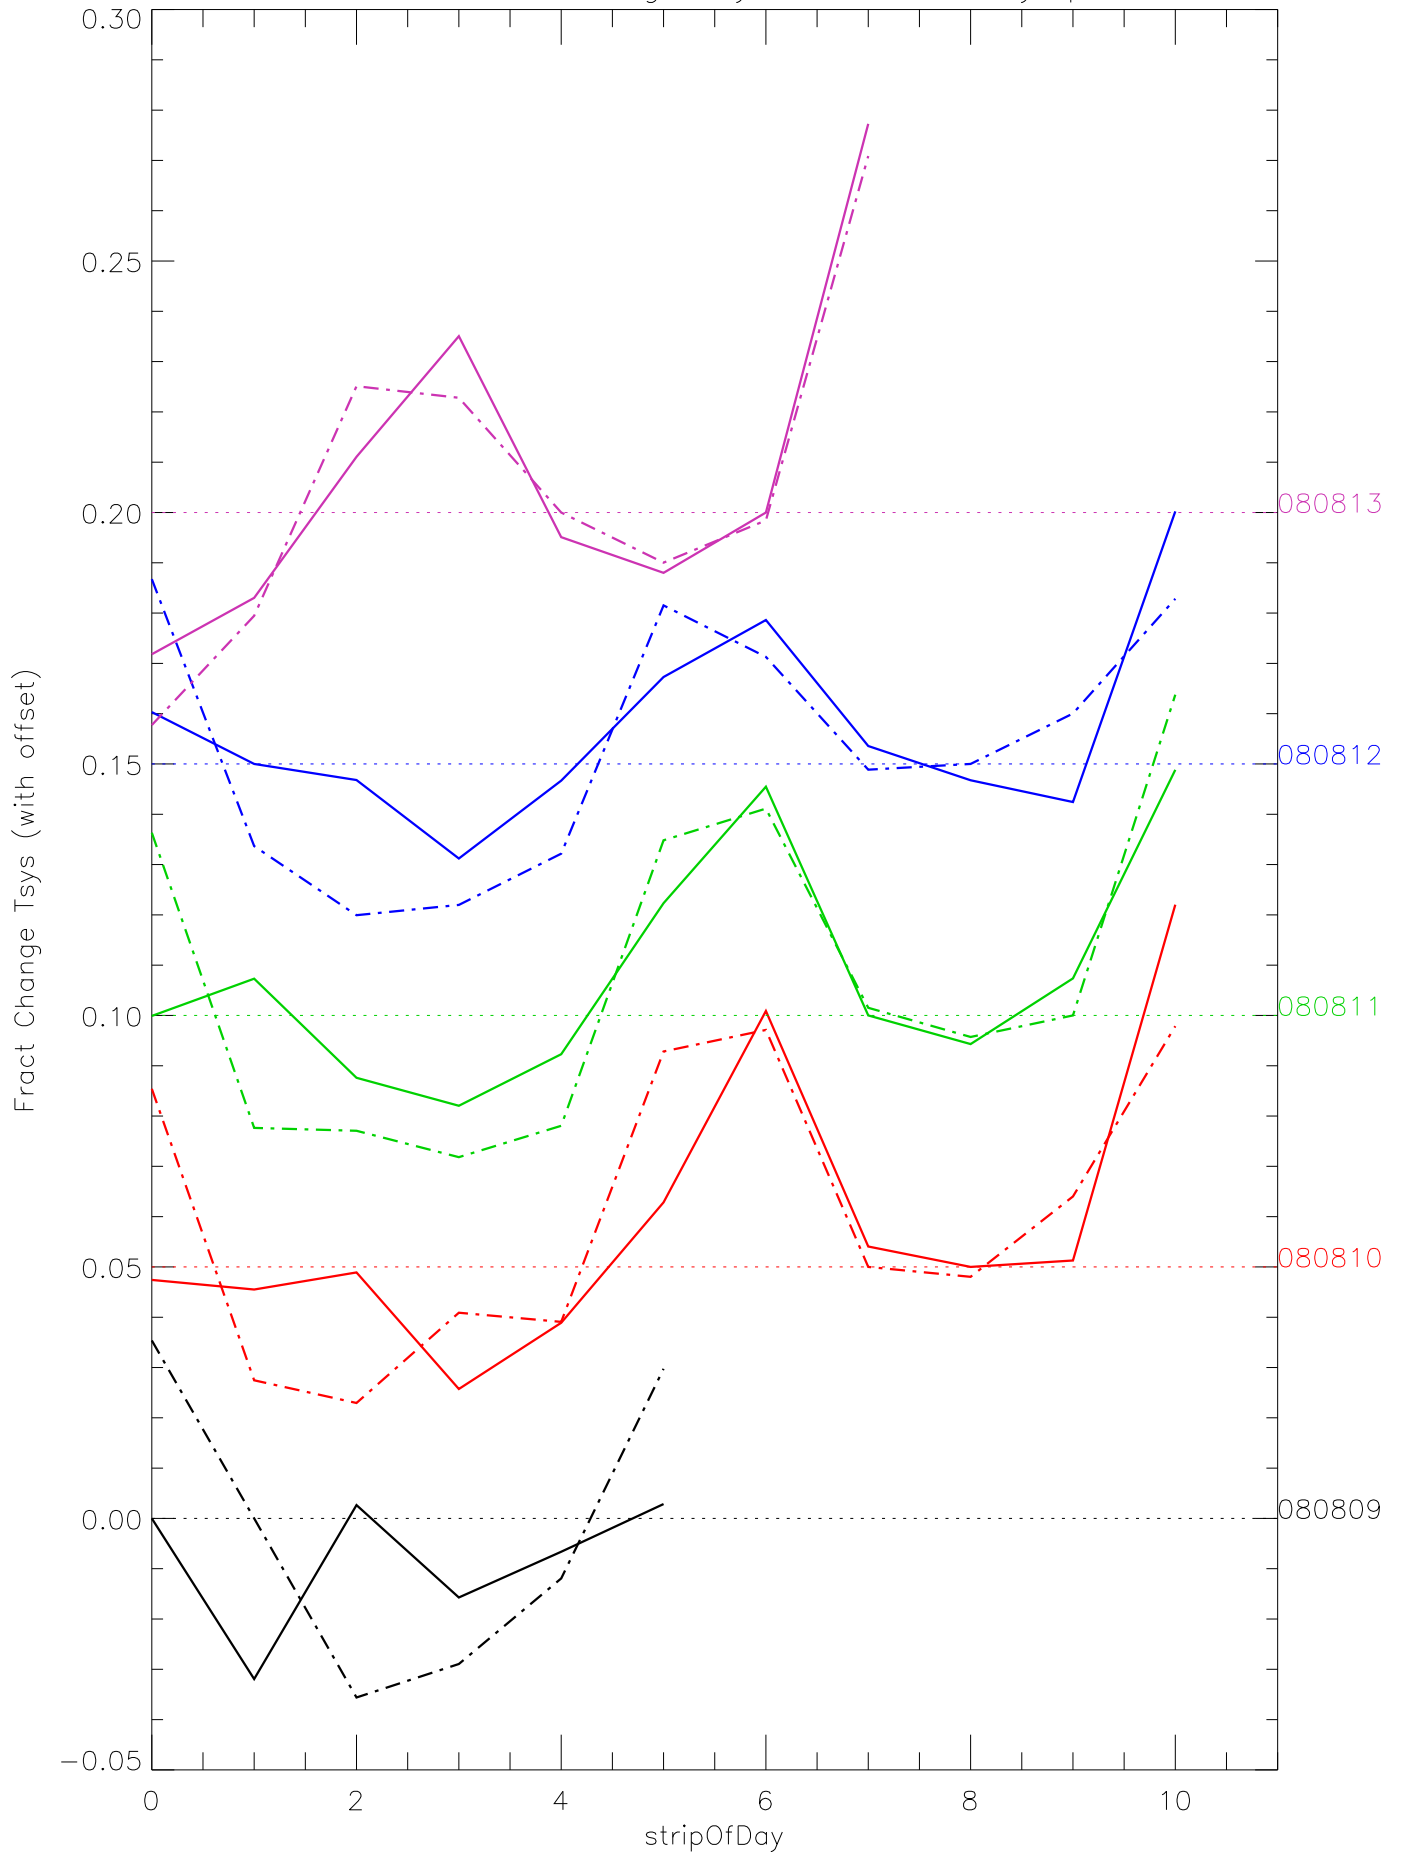

a2048 fractional change TsysK for each day. pixel:0

a2048 fractional change TsysK for each day. pixel:1

a2048 fractional change TsysK for each day. pixel:2

a2048 fractional change TsysK for each day. pixel:3

a2048 fractional change TsysK for each day. pixel:4

a2048 fractional change TsysK for each day. pixel:5

a2048 fractional change TsysK for each day. pixel:6