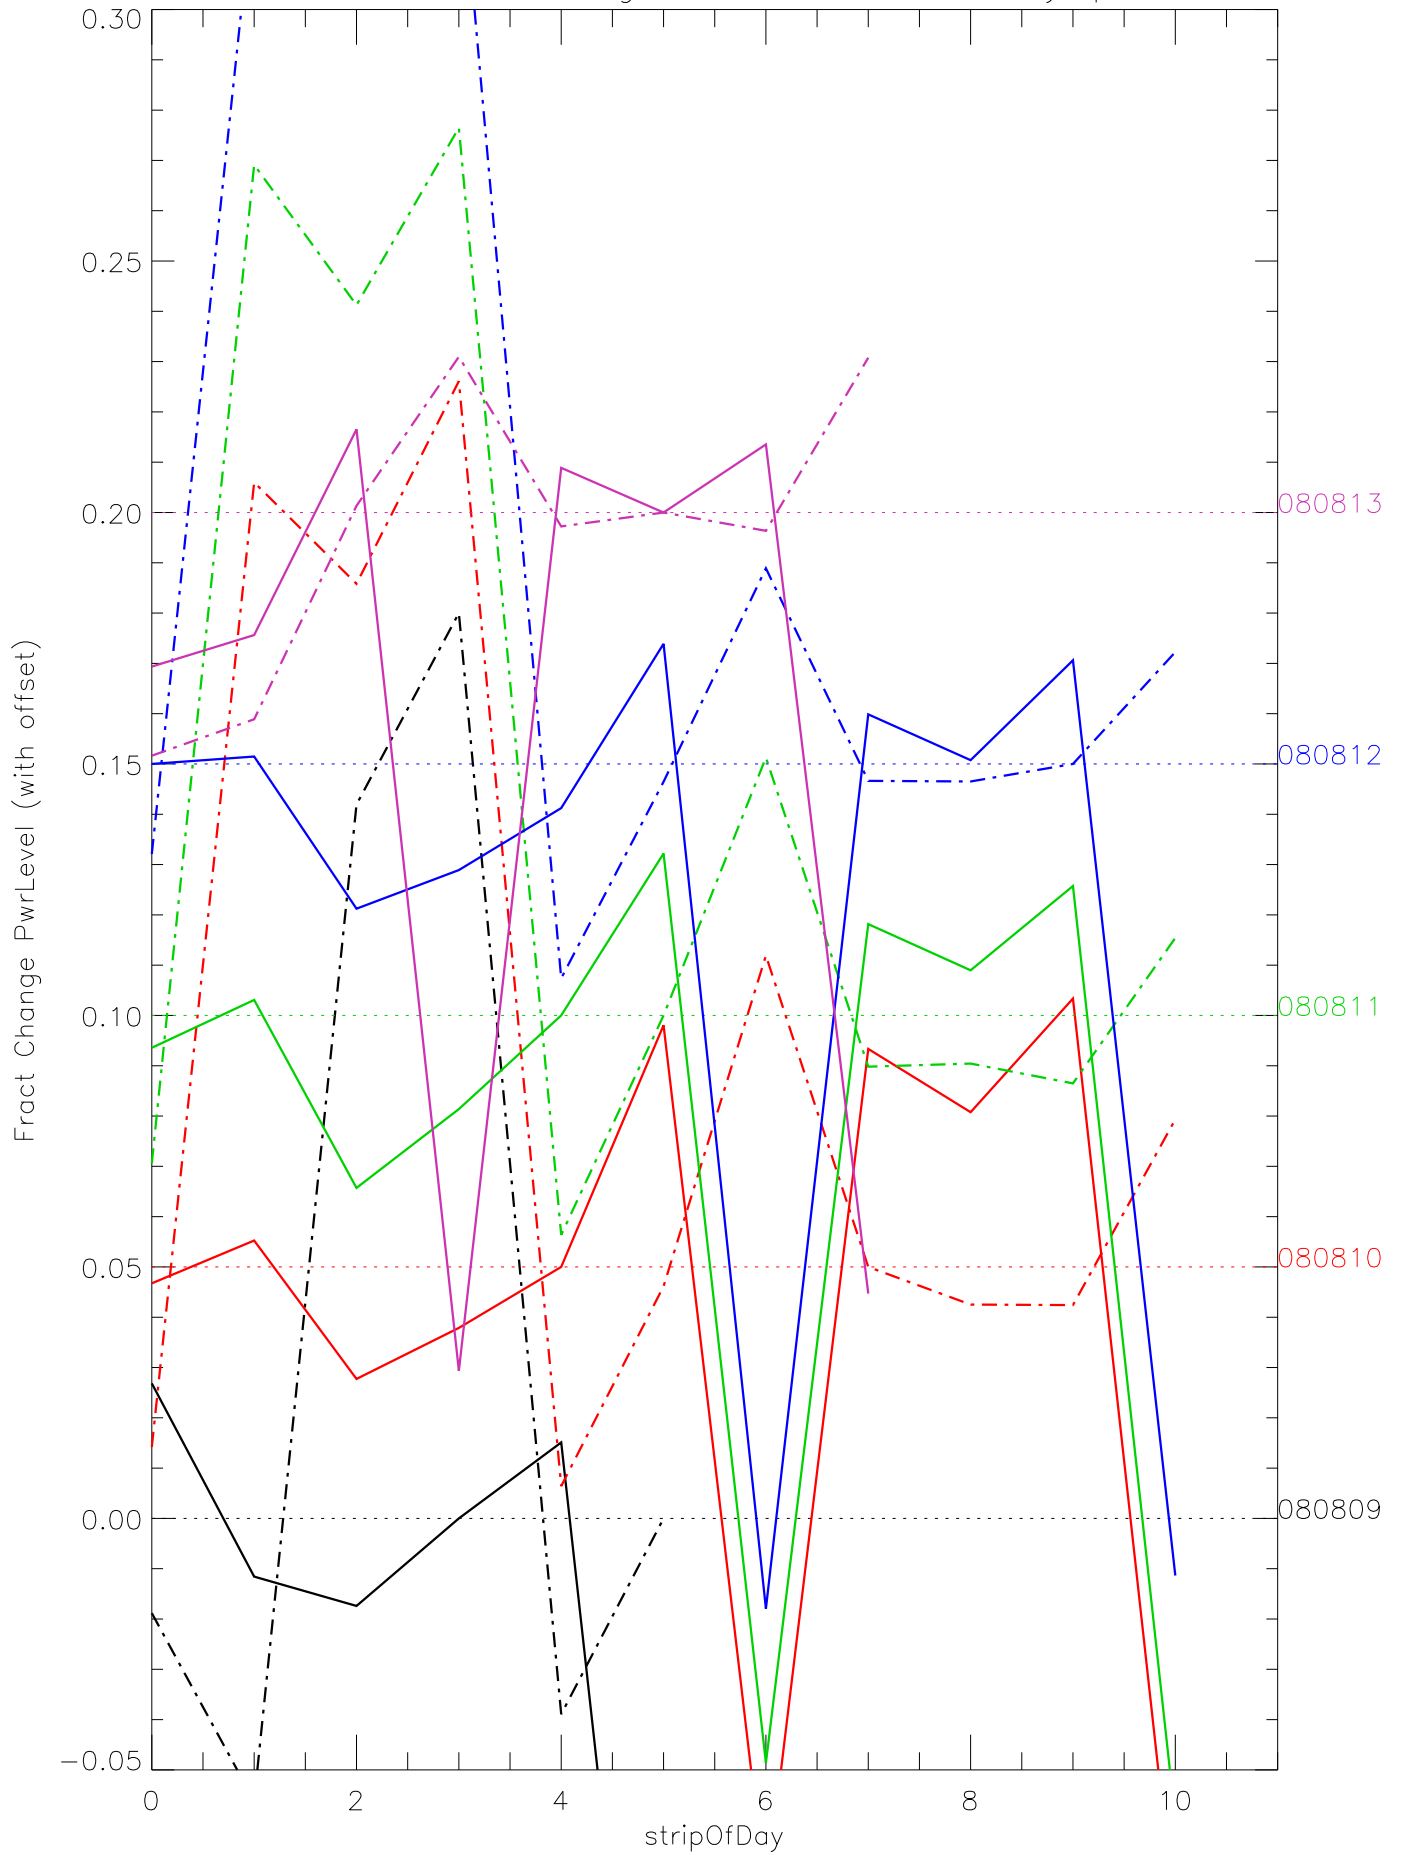

a2048 fractional change PwrLevel for each day. pixel:0

a2048 fractional change PwrLevel for each day. pixel:1

a2048 fractional change PwrLevel for each day. pixel:2

a2048 fractional change PwrLevel for each day. pixel:3

a2048 fractional change PwrLevel for each day. pixel:4

a2048 fractional change PwrLevel for each day. pixel:5

a2048 fractional change PwrLevel for each day. pixel:6