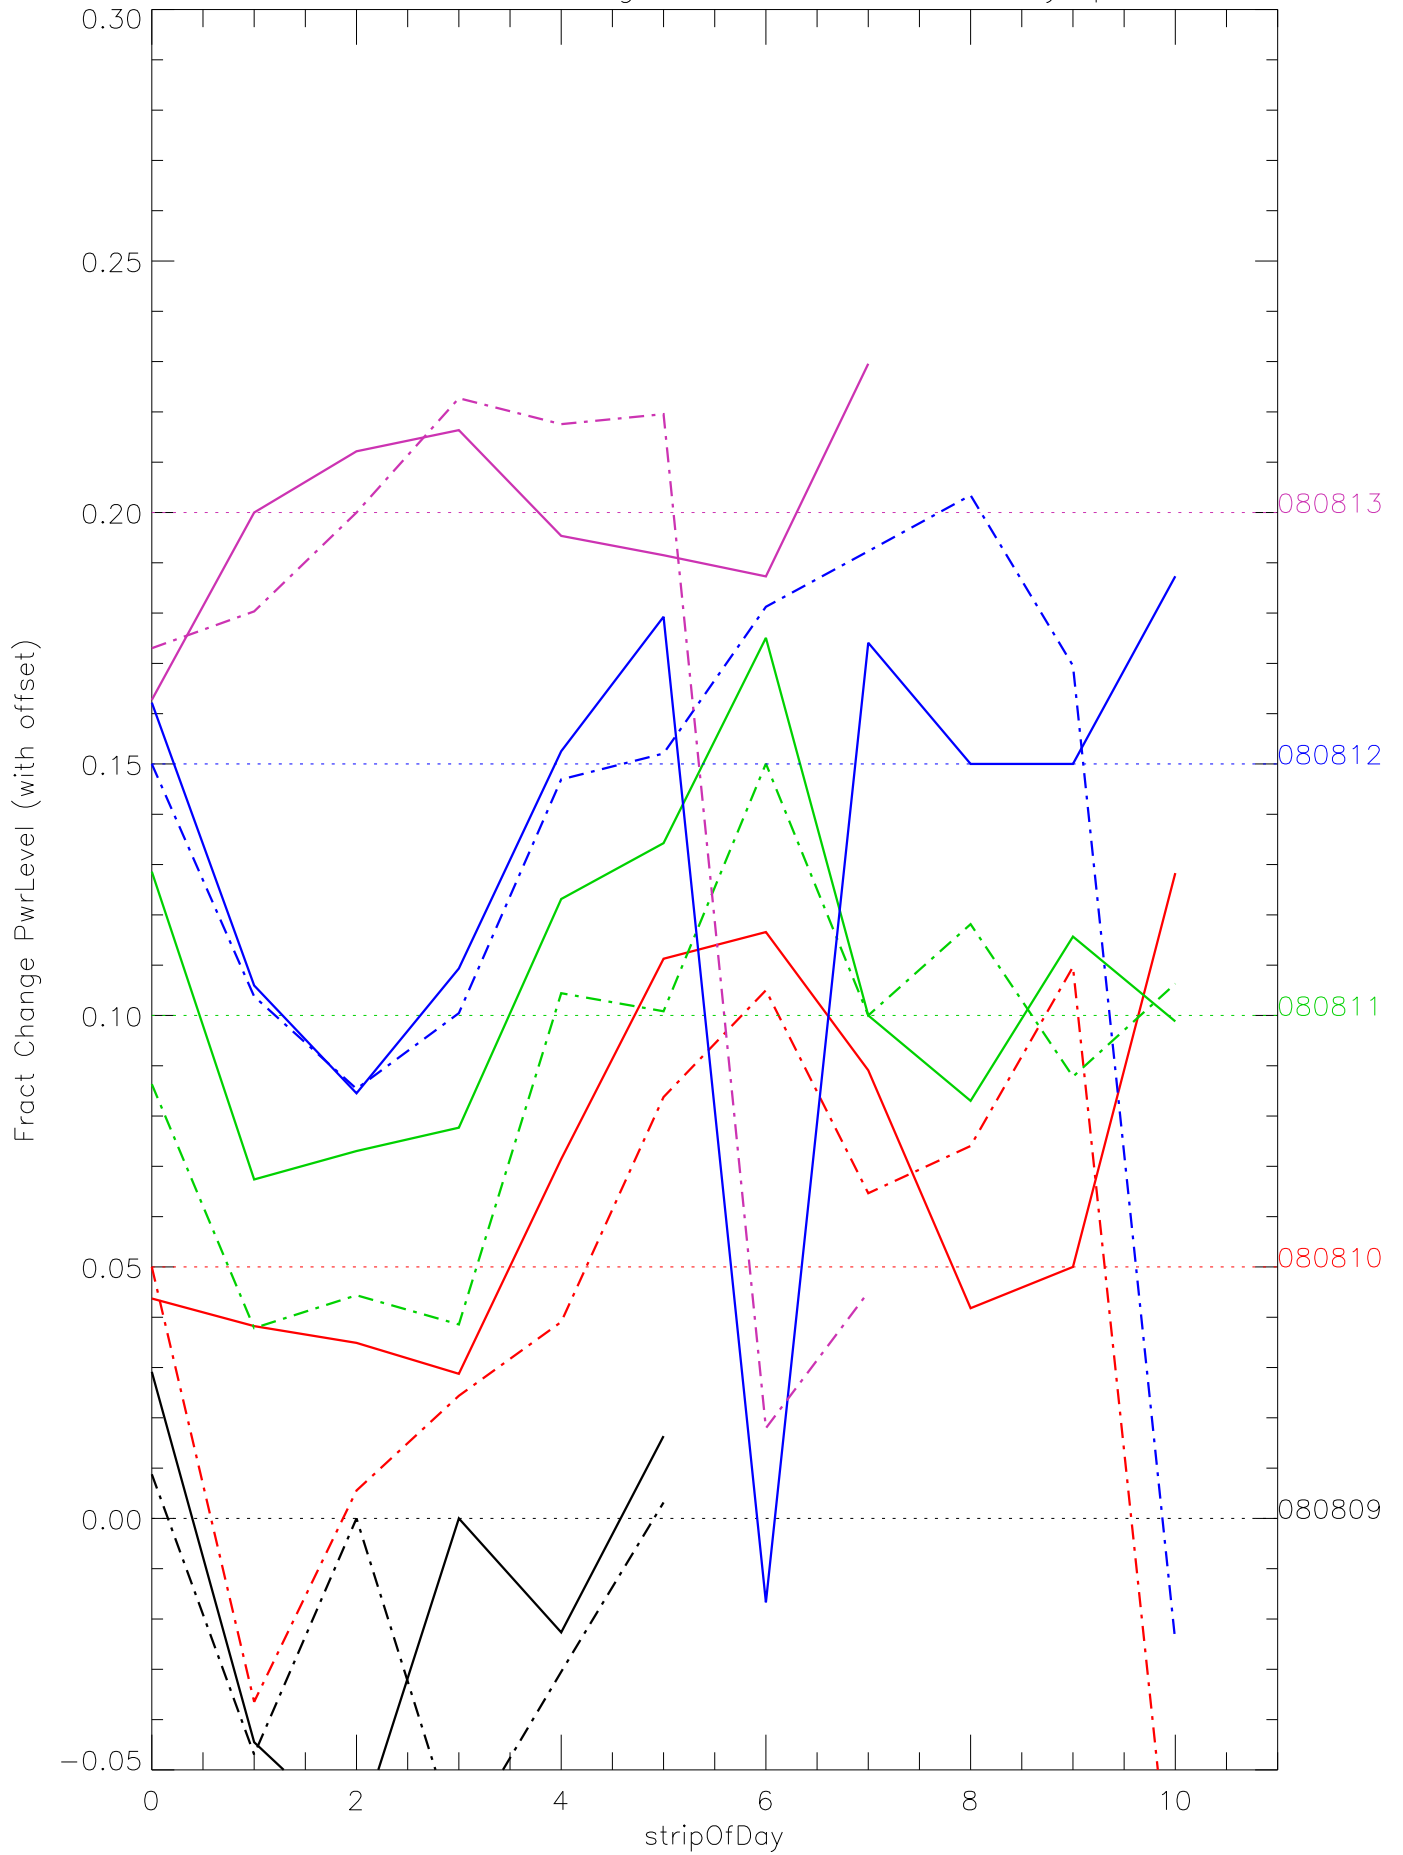

a2048 fractional change PwrLevel for each day. pixel:0

a2048 fractional change PwrLevel for each day. pixel:1

a2048 fractional change PwrLevel for each day. pixel:2

a2048 fractional change PwrLevel for each day. pixel:3

a2048 fractional change PwrLevel for each day. pixel:4

a2048 fractional change PwrLevel for each day. pixel:5

a2048 fractional change PwrLevel for each day. pixel:6