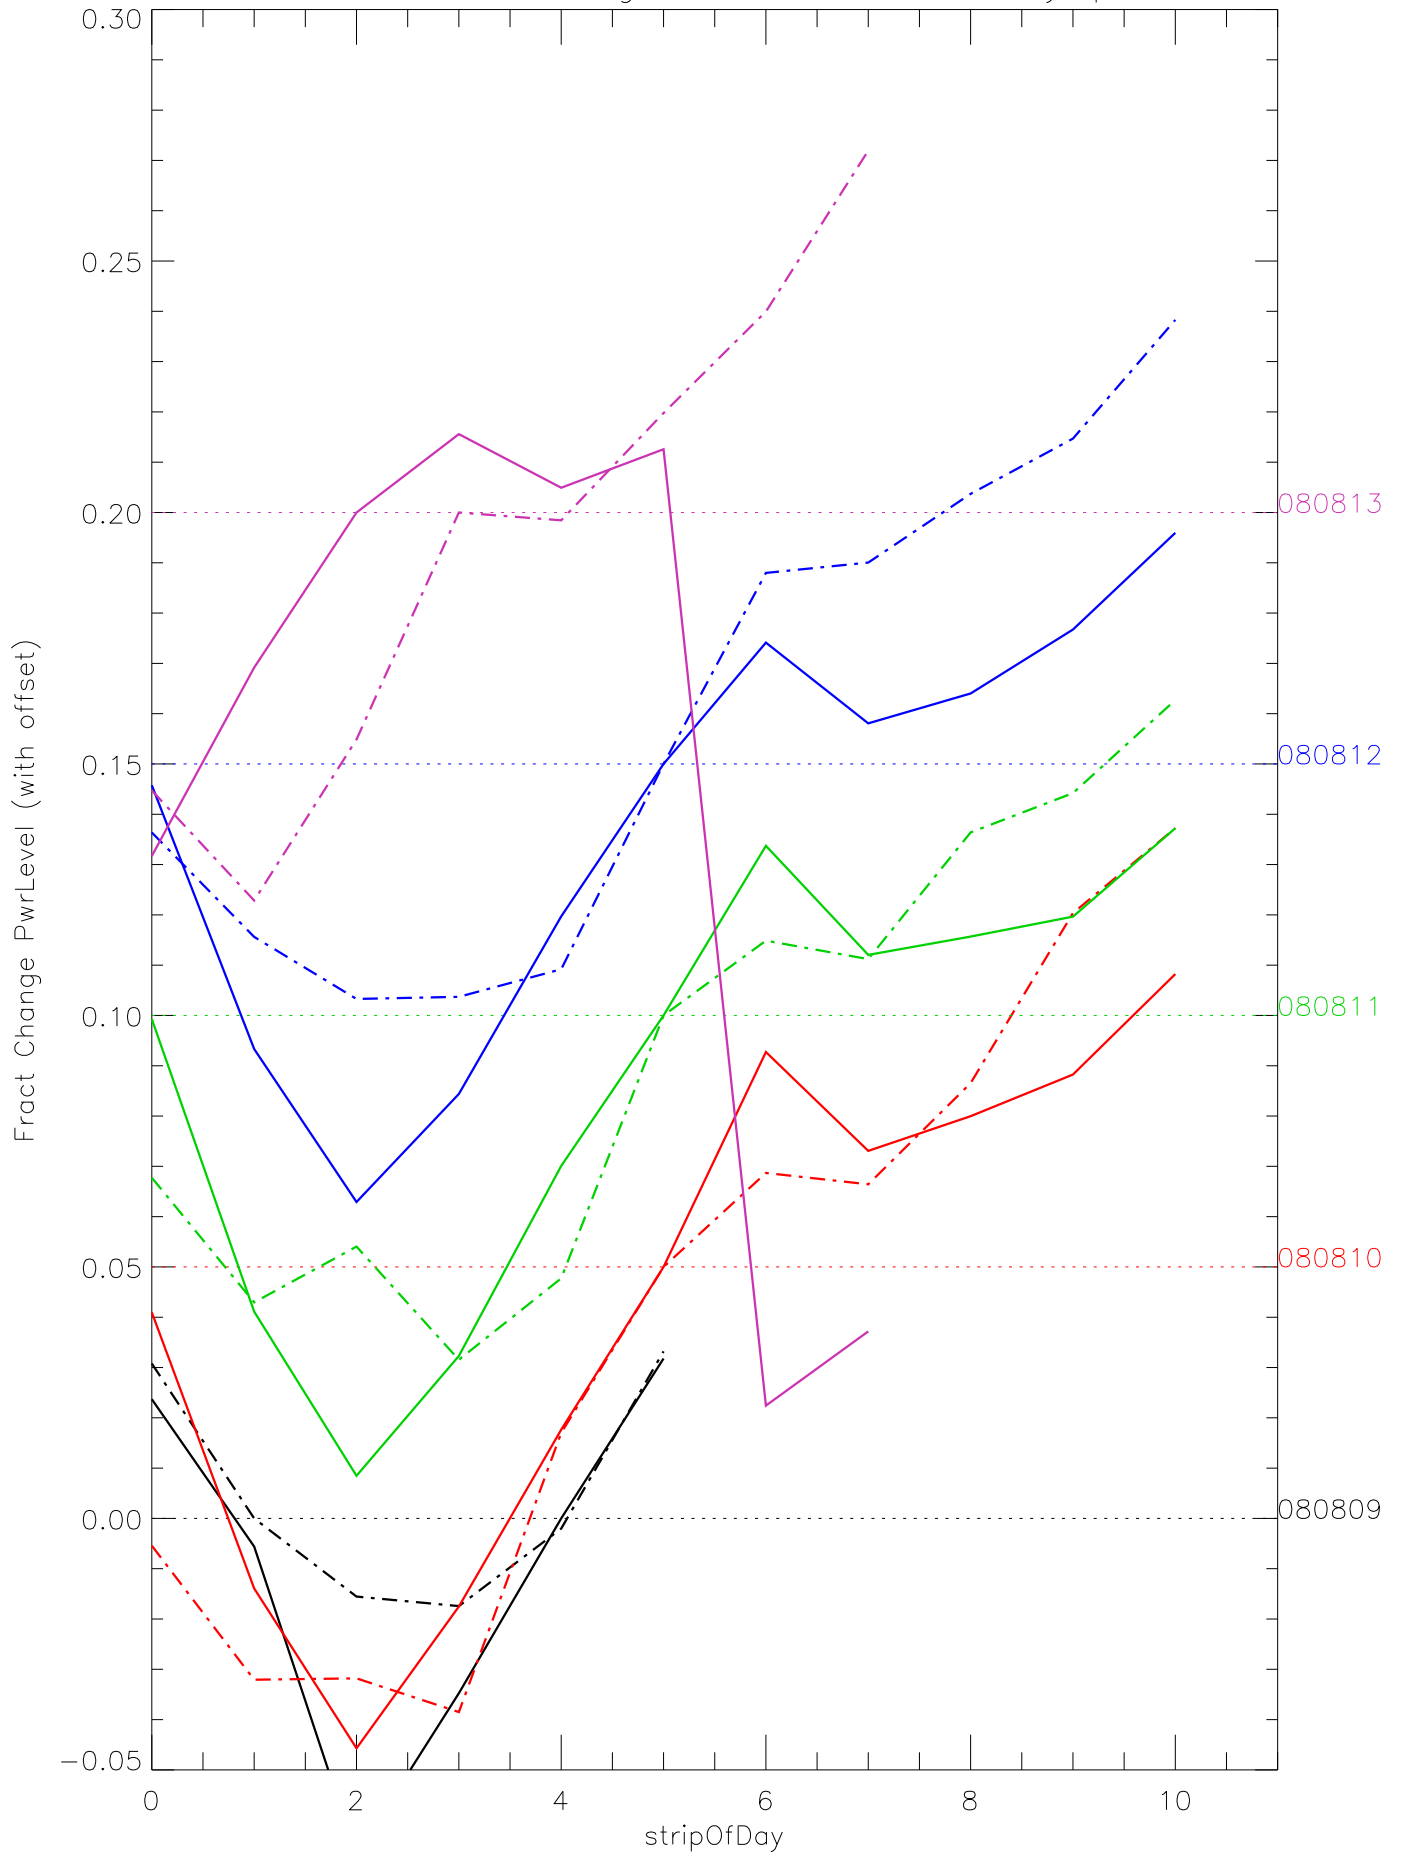

a2048 fractional change PwrLevel for each day. pixel:0

a2048 fractional change PwrLevel for each day. pixel:1

a2048 fractional change PwrLevel for each day. pixel:2

a2048 fractional change PwrLevel for each day. pixel:3

a2048 fractional change PwrLevel for each day. pixel:4

a2048 fractional change PwrLevel for each day. pixel:5

a2048 fractional change PwrLevel for each day. pixel:6