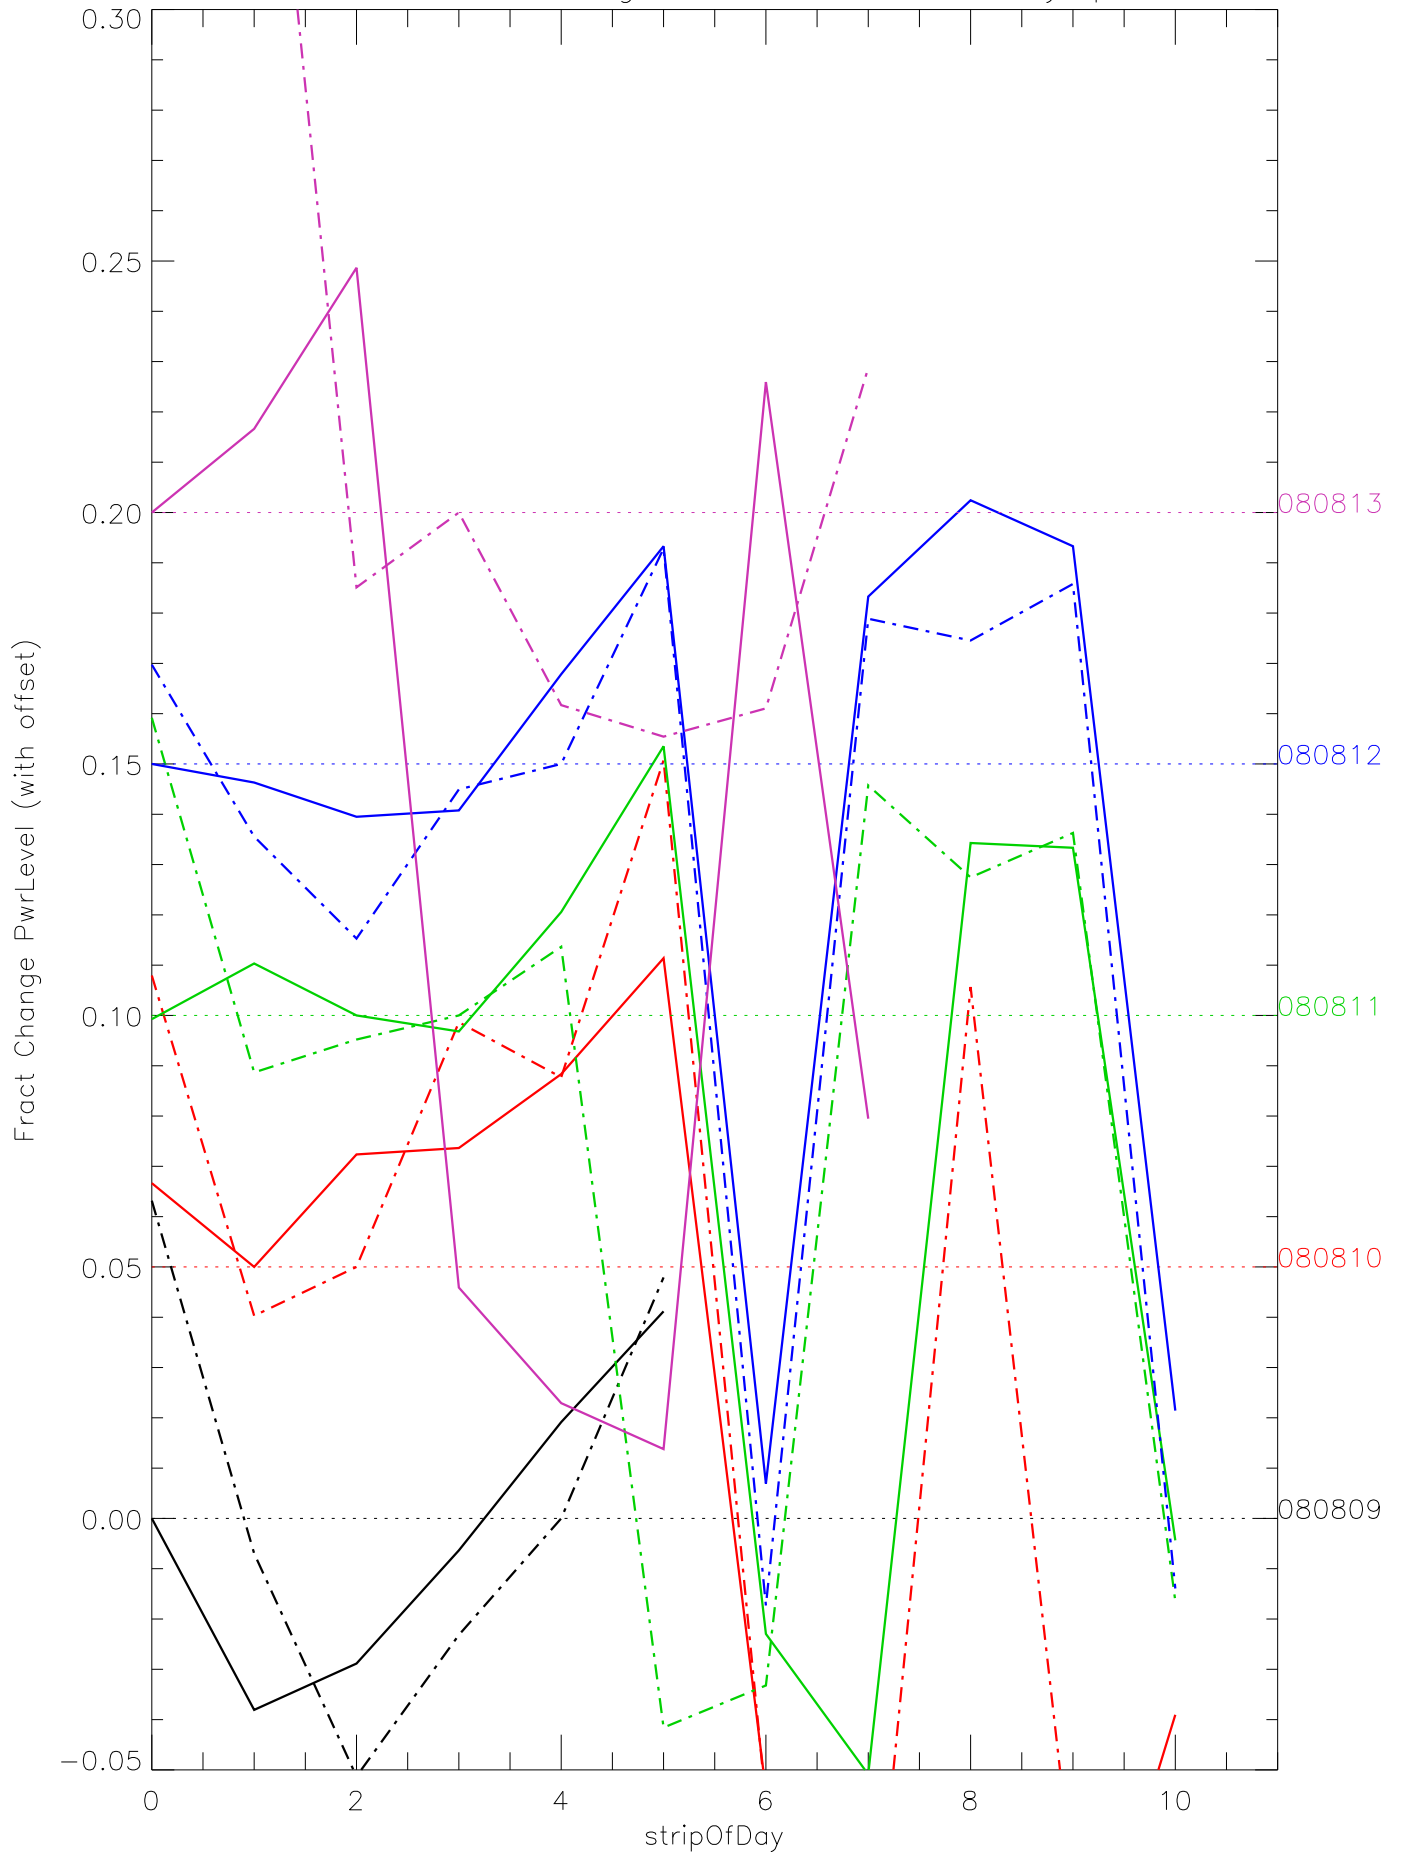

a2048 fractional change PwrLevel for each day. pixel:0

a2048 fractional change PwrLevel for each day. pixel:1

a2048 fractional change PwrLevel for each day. pixel:2

a2048 fractional change PwrLevel for each day. pixel:3

a2048 fractional change PwrLevel for each day. pixel:4

a2048 fractional change PwrLevel for each day. pixel:5

a2048 fractional change PwrLevel for each day. pixel:6