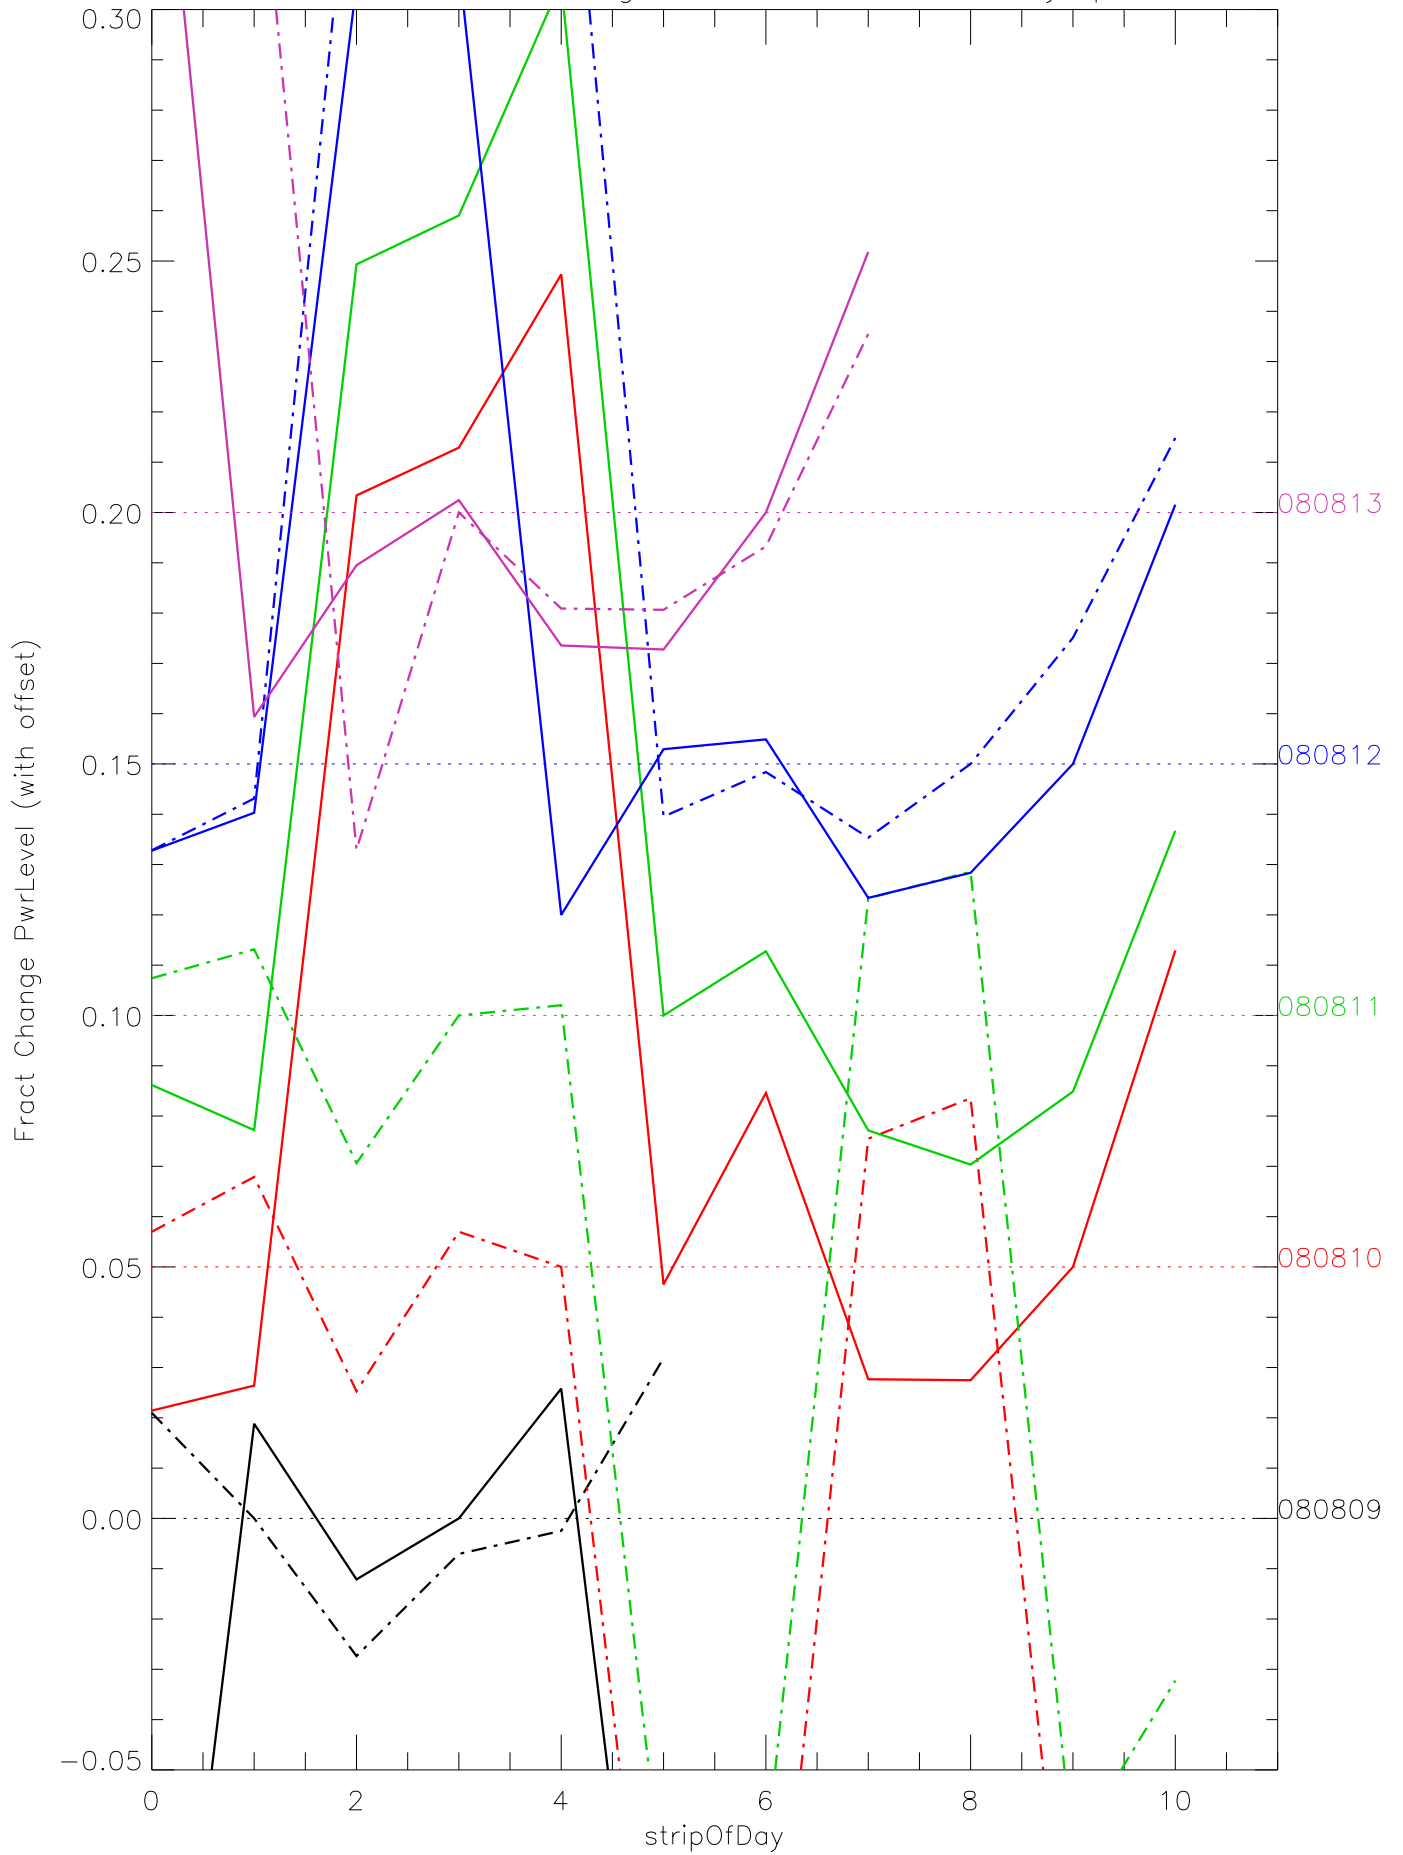

a2048 fractional change PwrLevel for each day. pixel:0

a2048 fractional change PwrLevel for each day. pixel:1

a2048 fractional change PwrLevel for each day. pixel:2

a2048 fractional change PwrLevel for each day. pixel:3

a2048 fractional change PwrLevel for each day. pixel:4

a2048 fractional change PwrLevel for each day. pixel:5

a2048 fractional change PwrLevel for each day. pixel:6