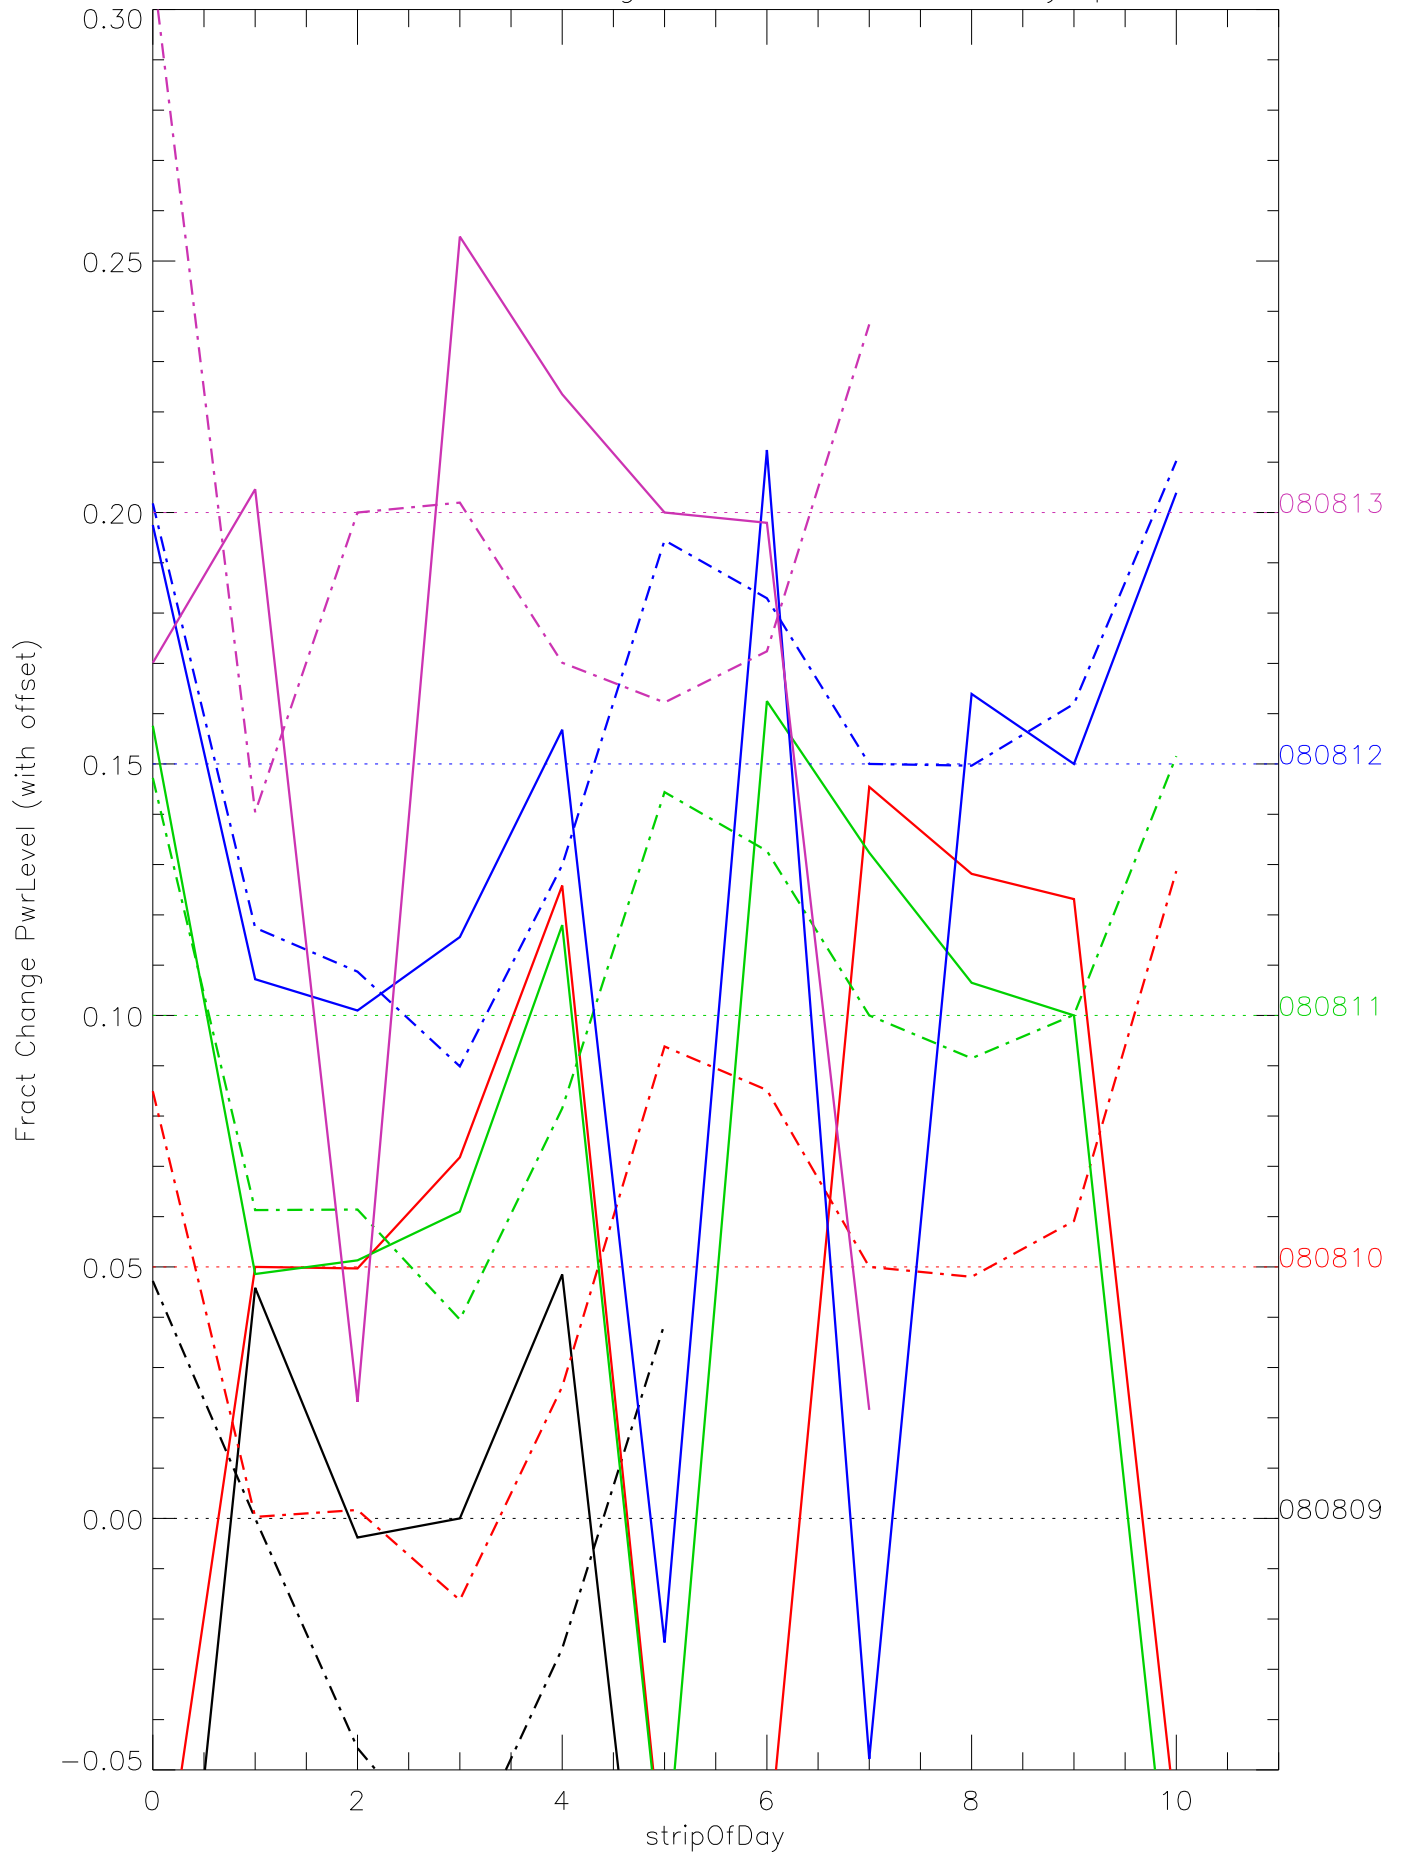

a2048 fractional change PwrLevel for each day. pixel:0

a2048 fractional change PwrLevel for each day. pixel:1

a2048 fractional change PwrLevel for each day. pixel:2

a2048 fractional change PwrLevel for each day. pixel:3

a2048 fractional change PwrLevel for each day. pixel:4

a2048 fractional change PwrLevel for each day. pixel:5

a2048 fractional change PwrLevel for each day. pixel:6