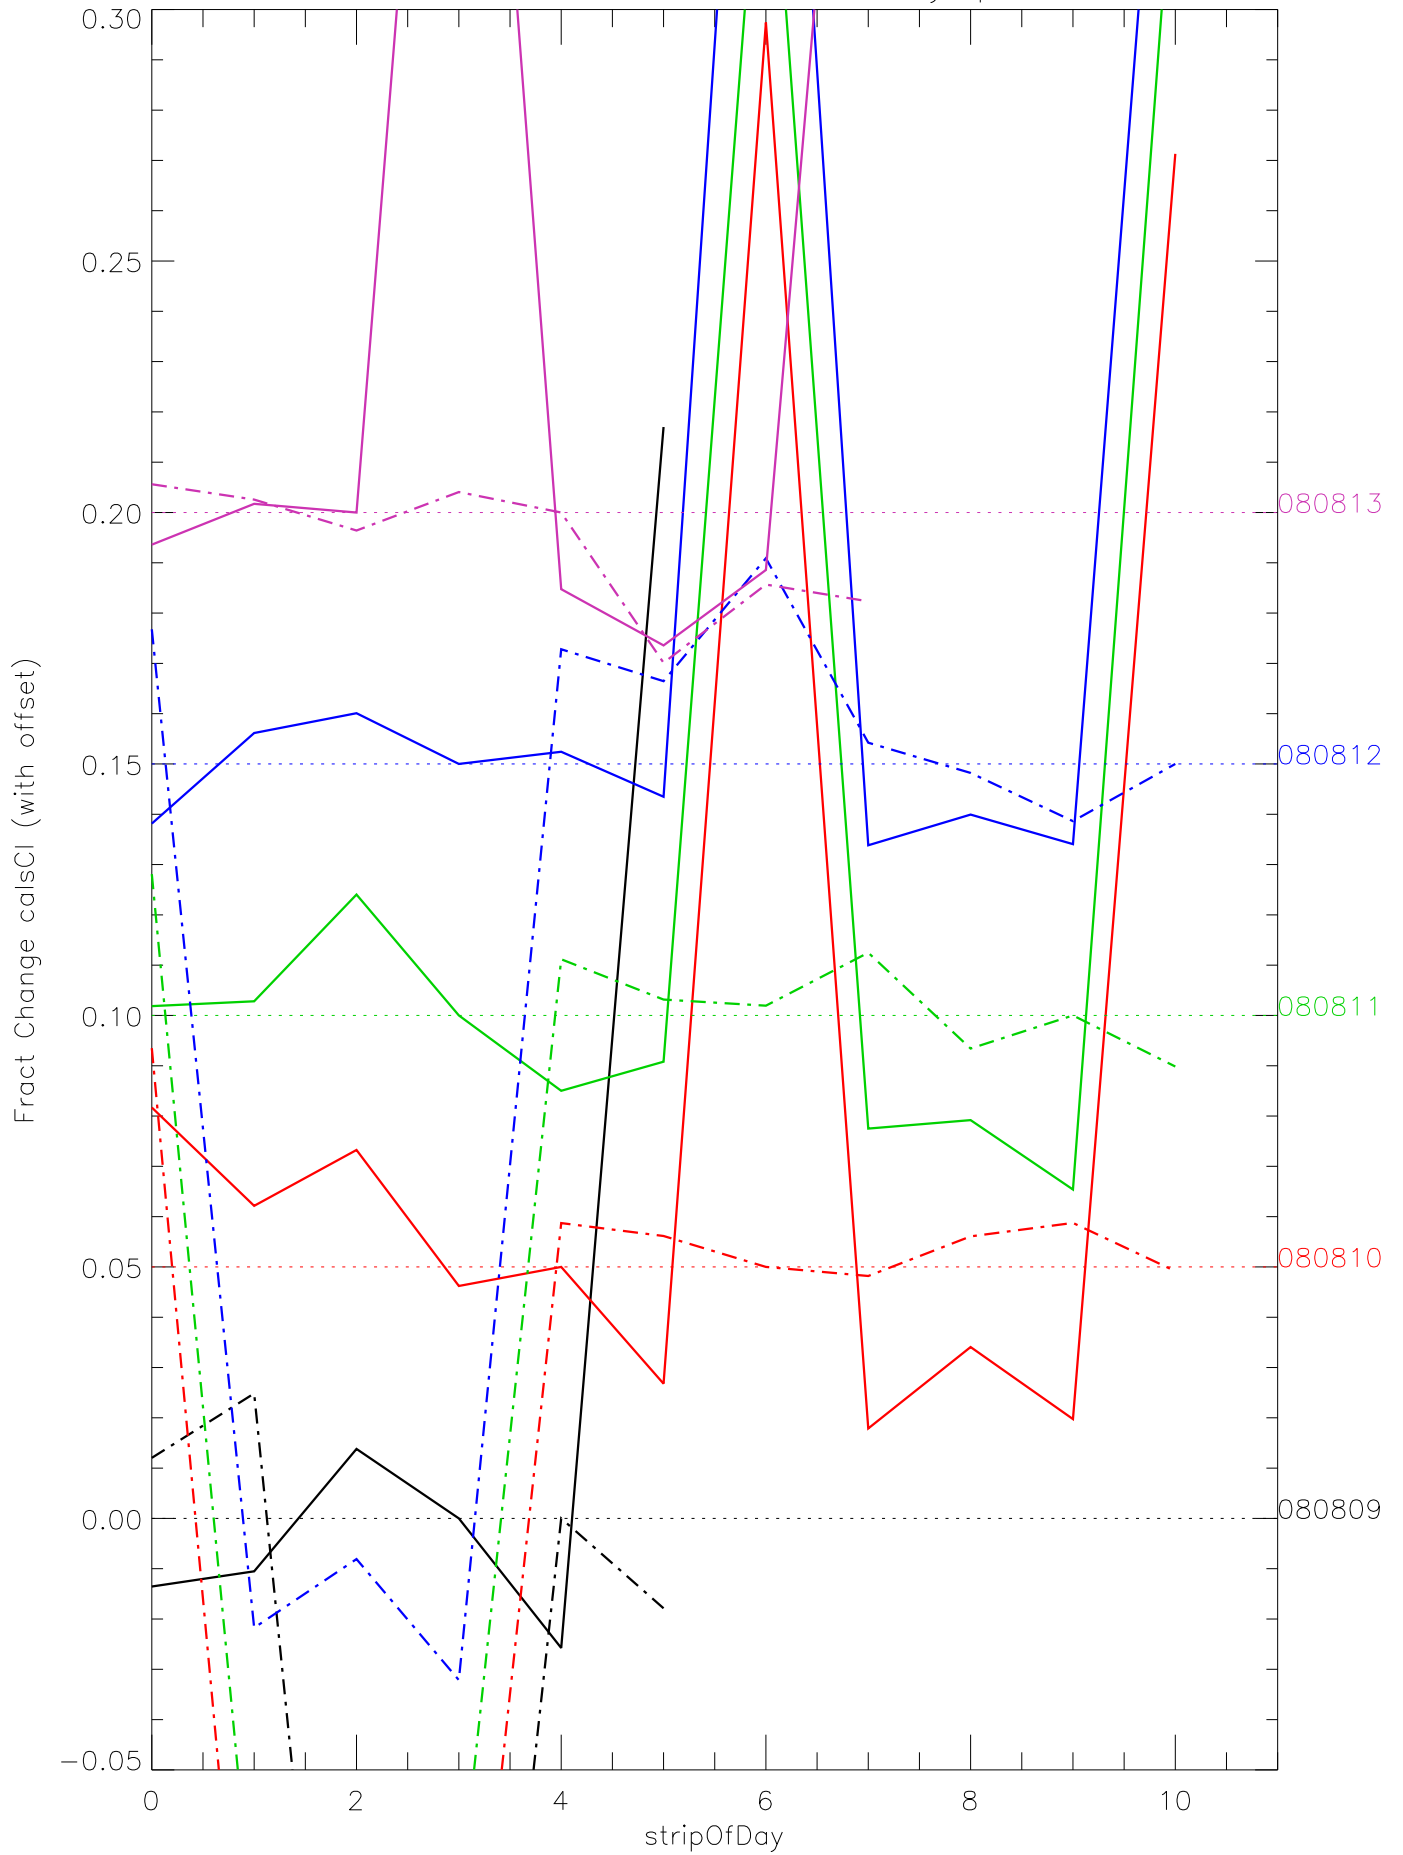

a2048 calsci factors for each day. pixel:0

a2048 calsci factors for each day. pixel:1

a2048 calsci factors for each day. pixel:2

a2048 calsci factors for each day. pixel:3

a2048 calsci factors for each day. pixel:4

a2048 calsci factors for each day. pixel:5

a2048 calsci factors for each day. pixel:6