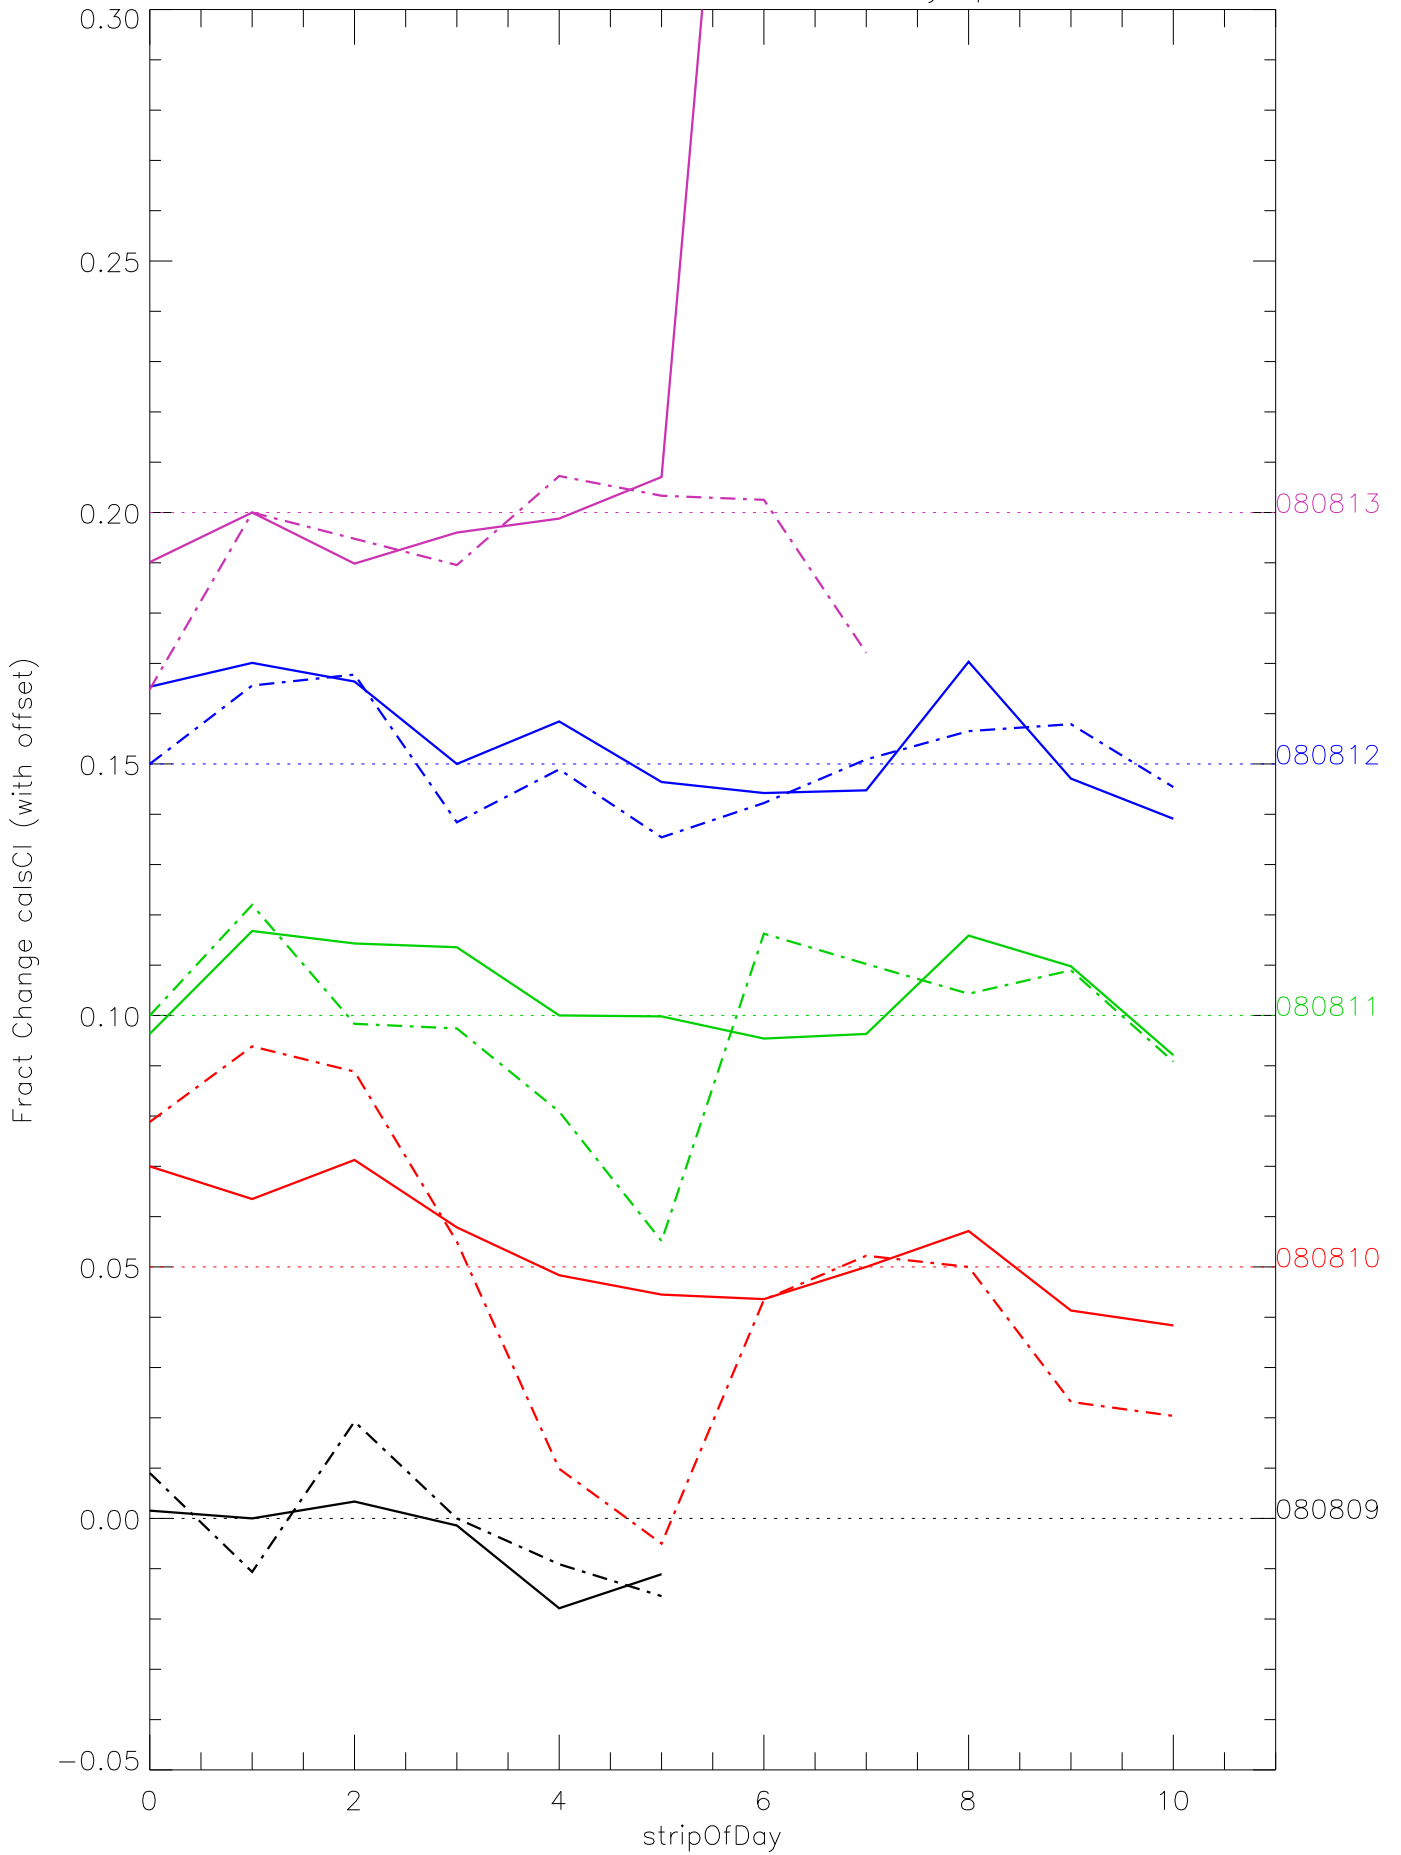

a2048 calsci factors for each day. pixel:0

a2048 calsci factors for each day. pixel:1

a2048 calsci factors for each day. pixel:2

a2048 calsci factors for each day. pixel:3

a2048 calsci factors for each day. pixel:4

a2048 calsci factors for each day. pixel:5

a2048 calsci factors for each day. pixel:6