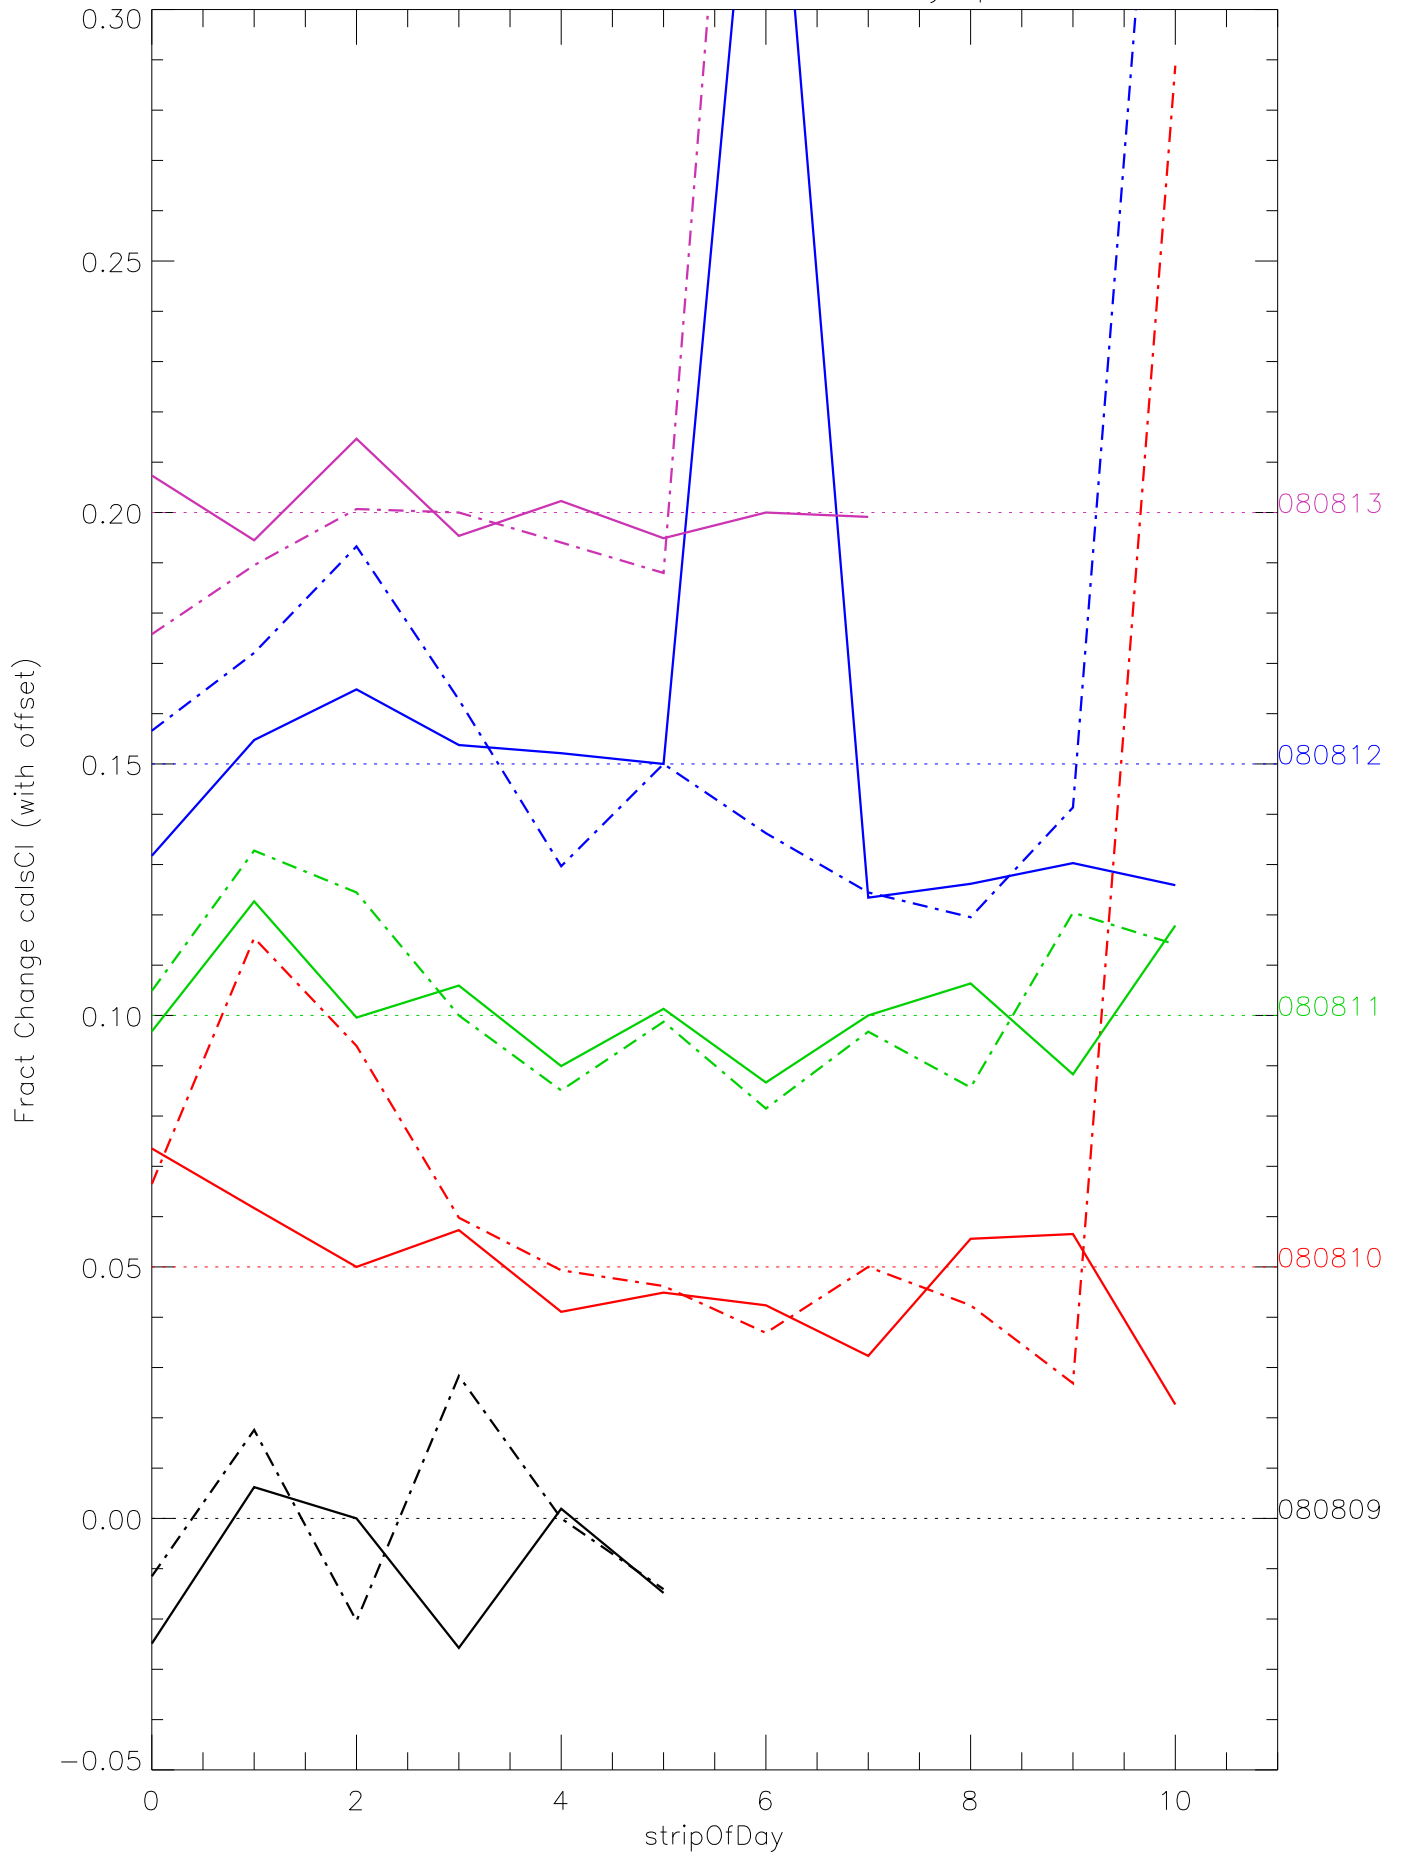

a2048 calsci factors for each day. pixel:0

a2048 calsci factors for each day. pixel:1

a2048 calsci factors for each day. pixel:2

a2048 calsci factors for each day. pixel:3

a2048 calsci factors for each day. pixel:4

a2048 calsci factors for each day. pixel:5

a2048 calsci factors for each day. pixel:6