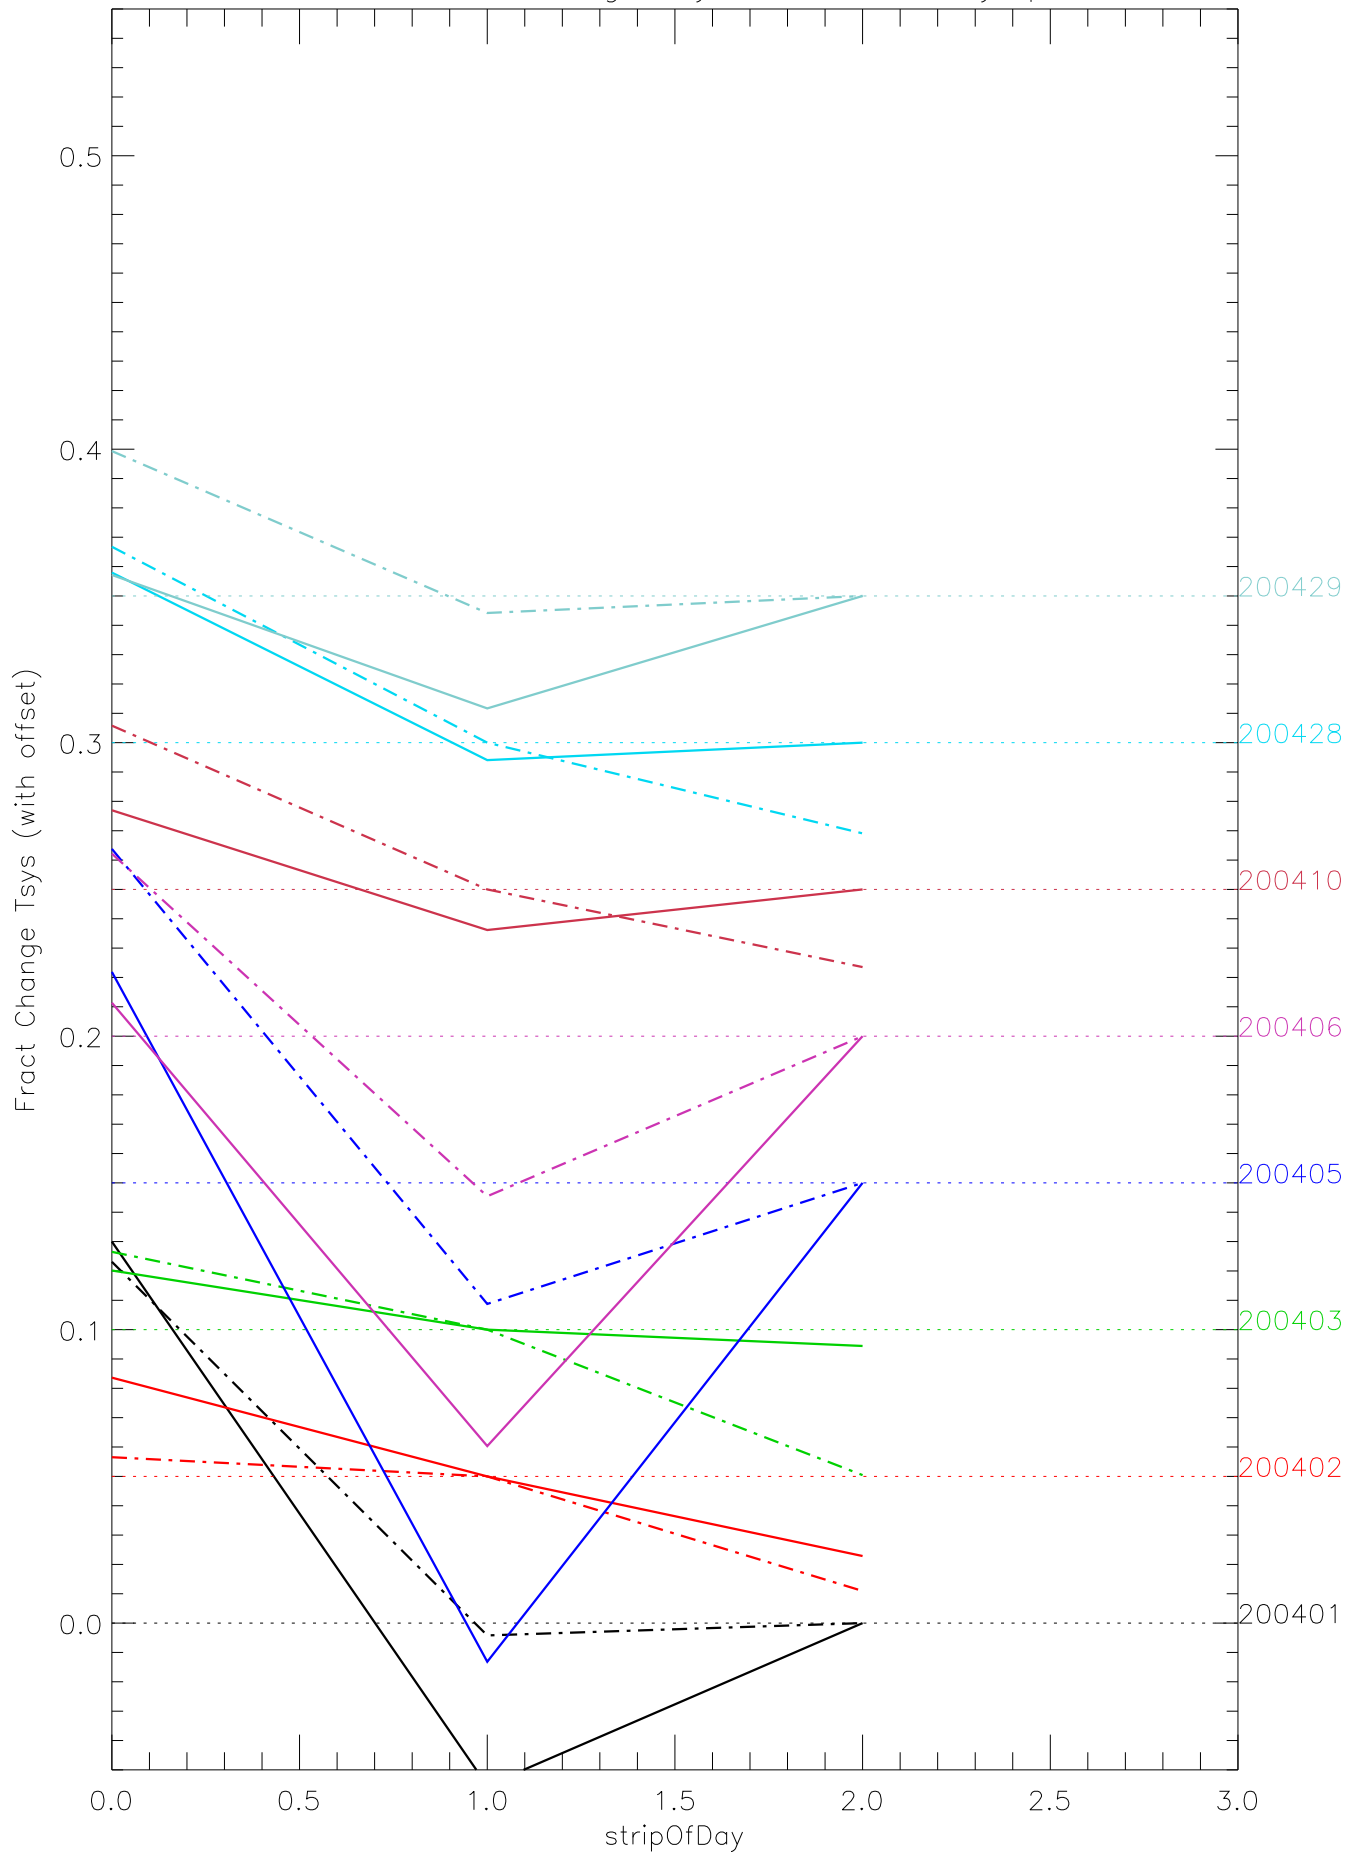

a2048 fractional change TsysK for each day. pixel:0

a2048 fractional change TsysK for each day. pixel:1

a2048 fractional change TsysK for each day. pixel:2

a2048 fractional change TsysK for each day. pixel:3

a2048 fractional change TsysK for each day. pixel:4

a2048 fractional change TsysK for each day. pixel:5

a2048 fractional change TsysK for each day. pixel:6