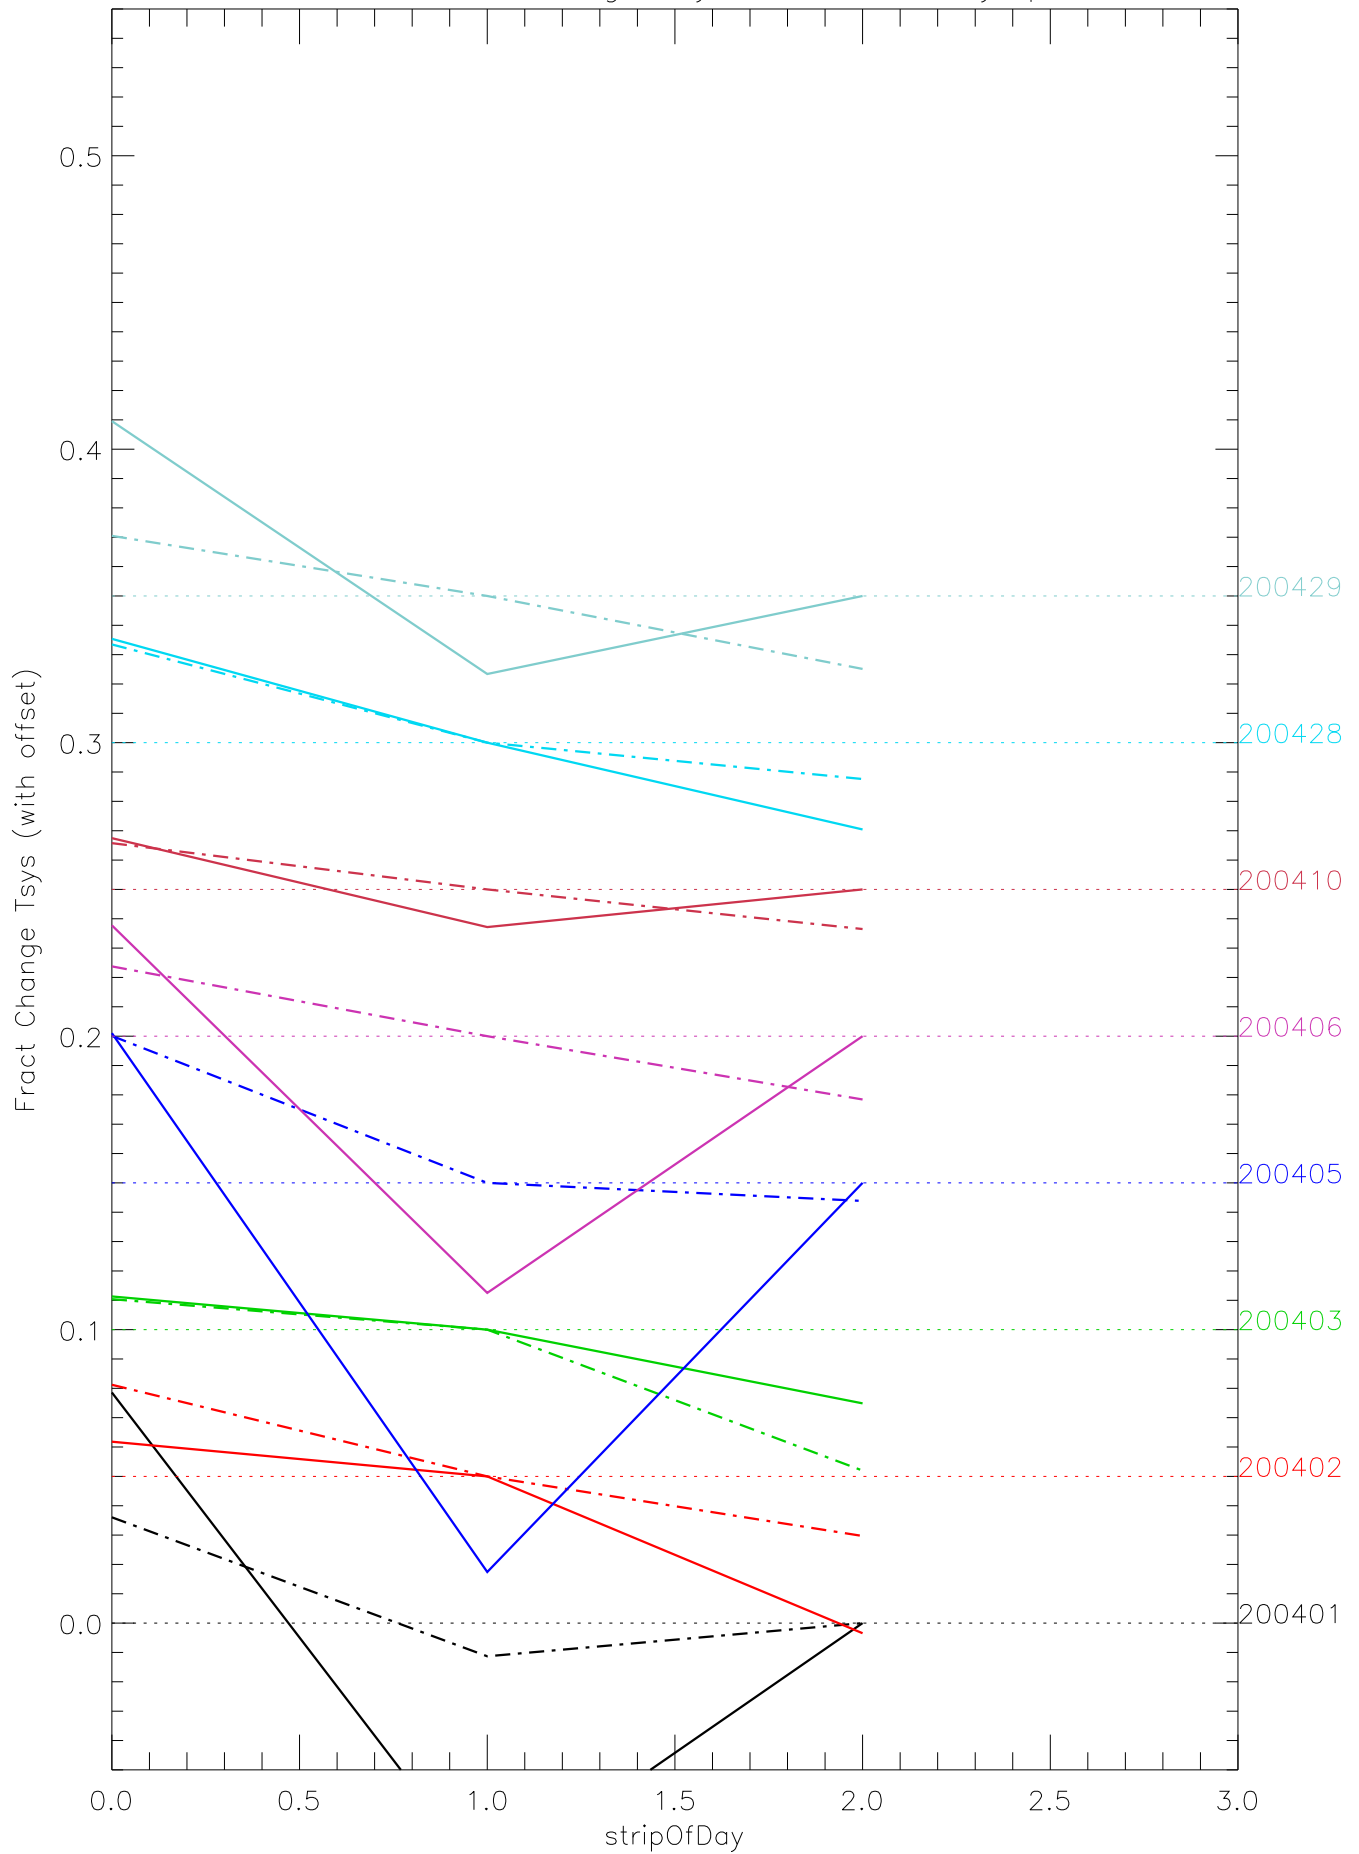

a2048 fractional change TsysK for each day. pixel:0

a2048 fractional change TsysK for each day. pixel:1

a2048 fractional change TsysK for each day. pixel:2

a2048 fractional change TsysK for each day. pixel:3

a2048 fractional change TsysK for each day. pixel:4

a2048 fractional change TsysK for each day. pixel:5

a2048 fractional change TsysK for each day. pixel:6