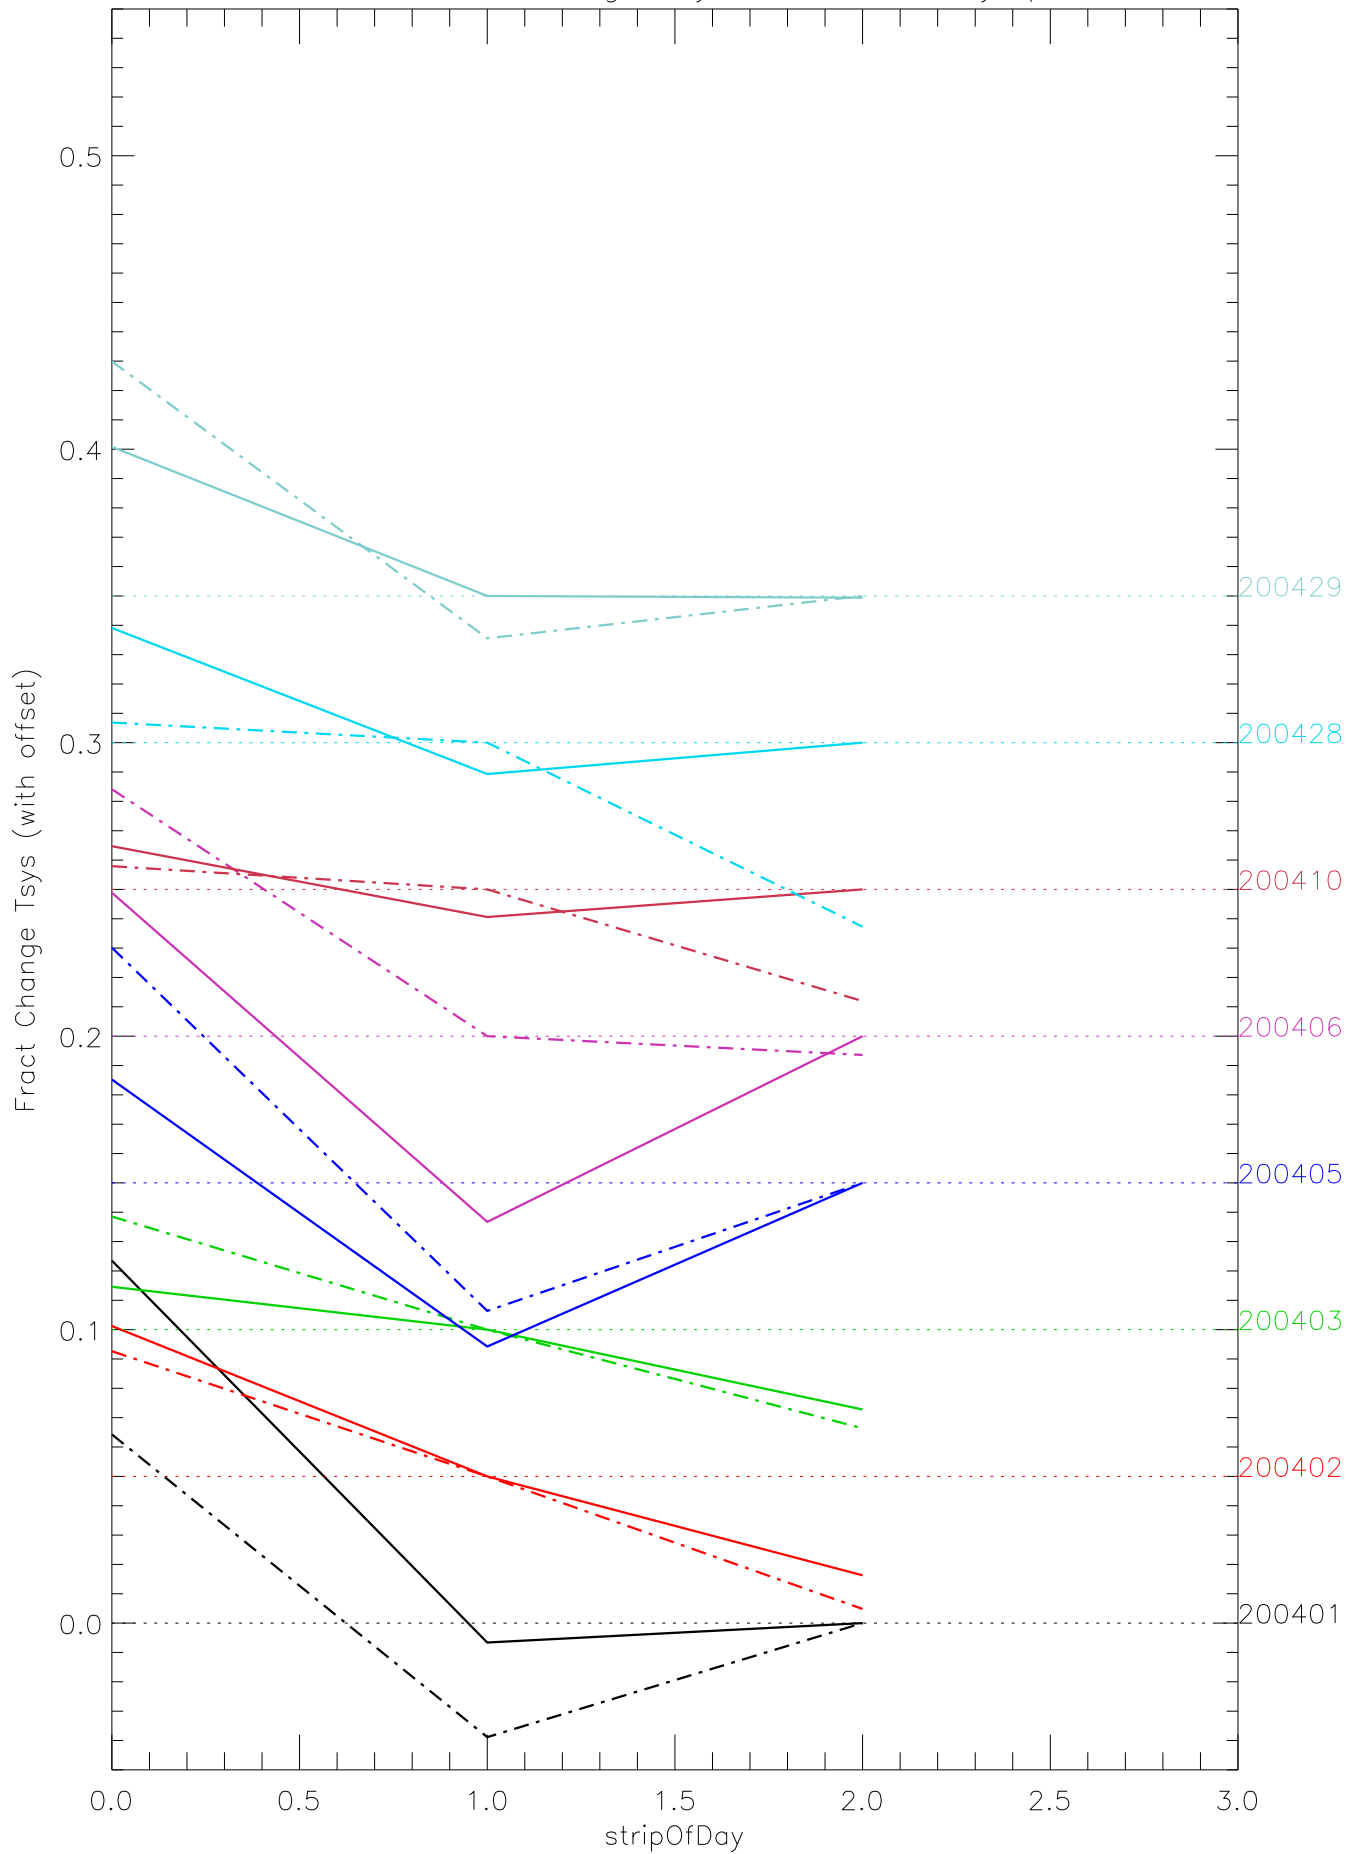

a2048 fractional change TsysK for each day. pixel:0

a2048 fractional change TsysK for each day. pixel:1

a2048 fractional change TsysK for each day. pixel:2

a2048 fractional change TsysK for each day. pixel:3

a2048 fractional change TsysK for each day. pixel:4

a2048 fractional change TsysK for each day. pixel:5

a2048 fractional change TsysK for each day. pixel:6