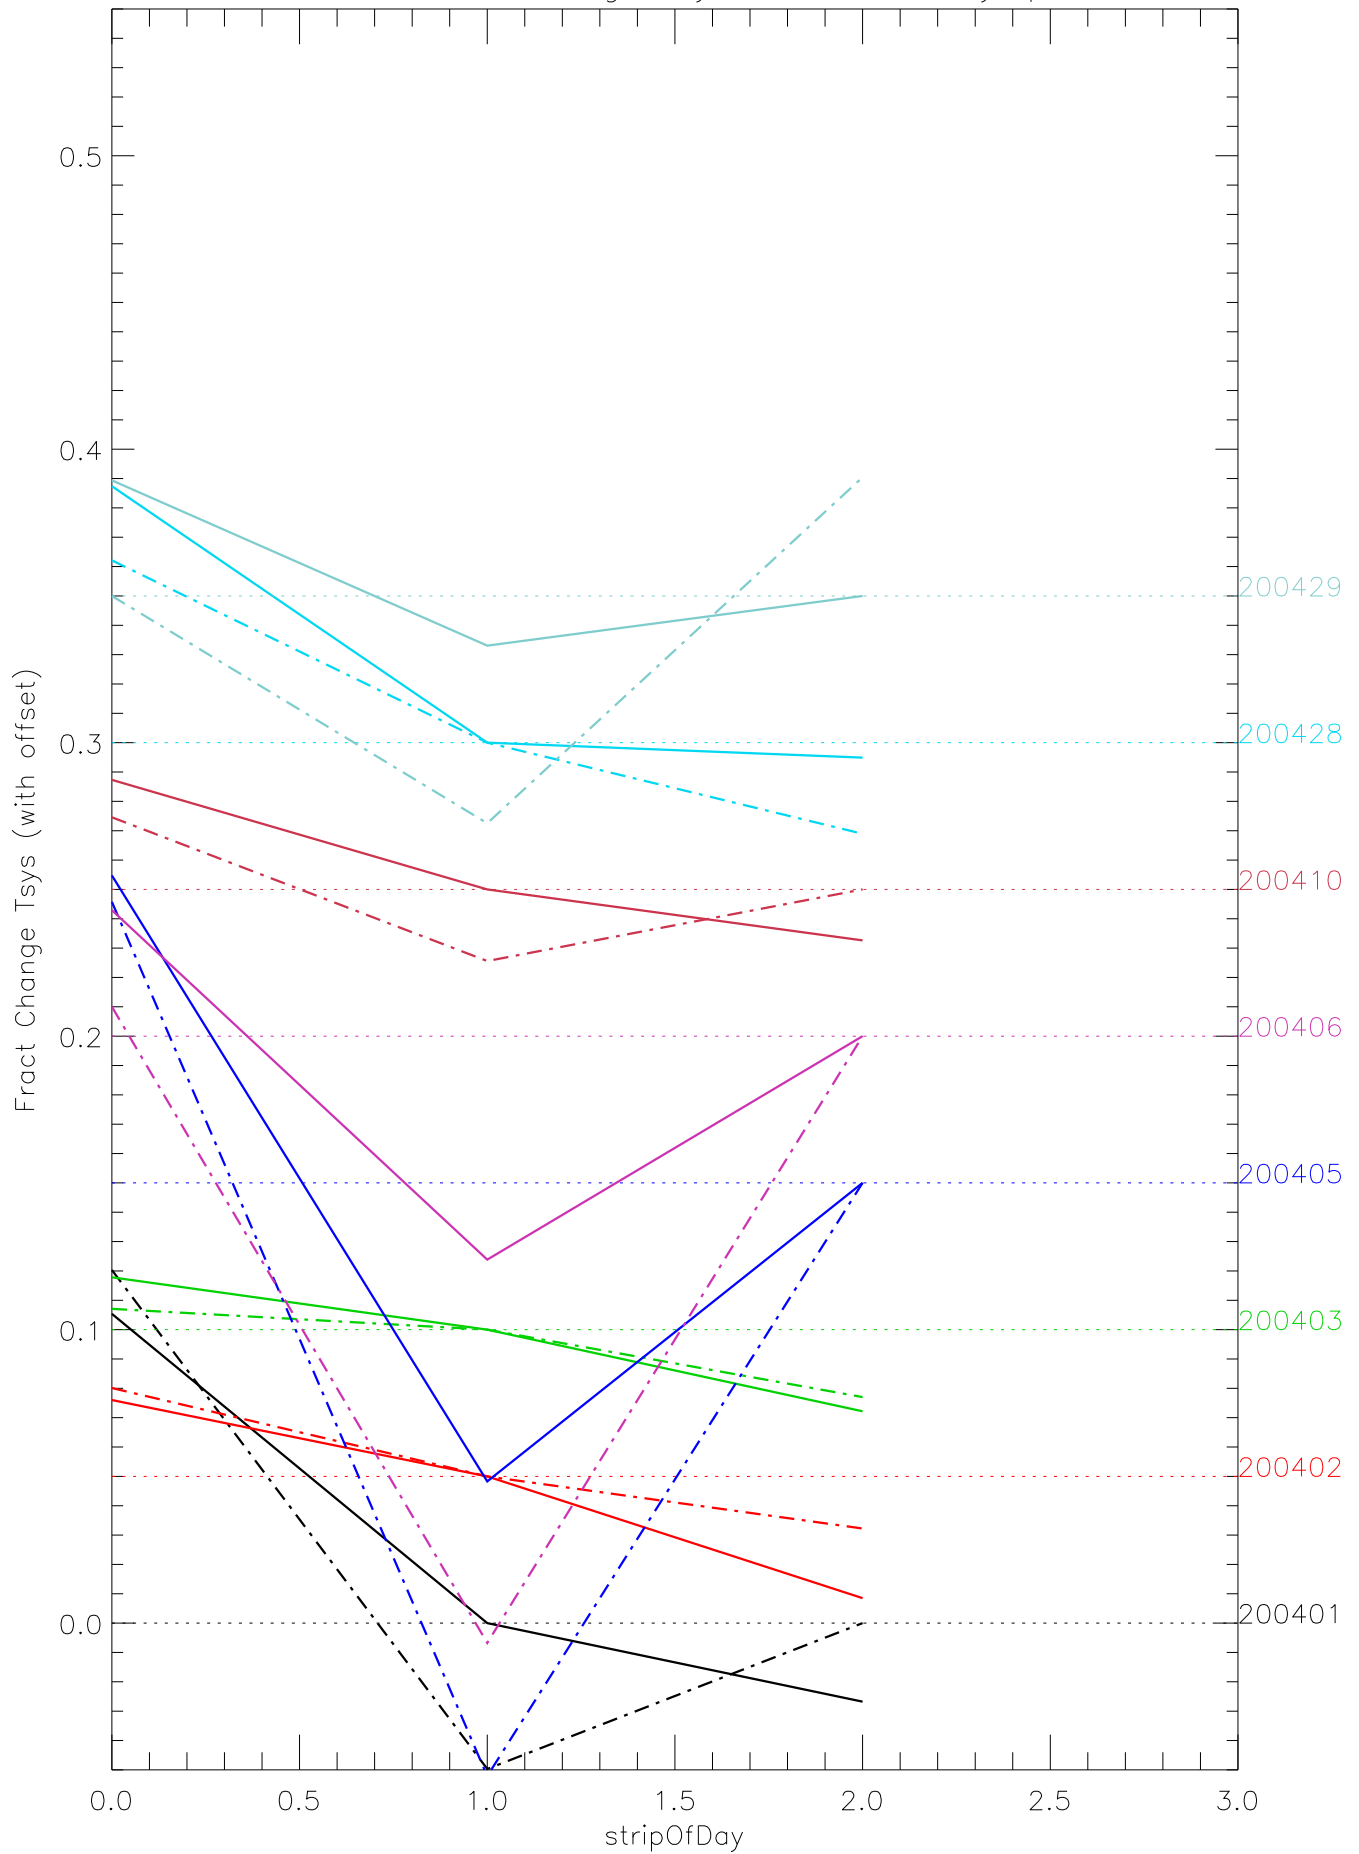

a2048 fractional change TsysK for each day. pixel:0

a2048 fractional change TsysK for each day. pixel:1

a2048 fractional change TsysK for each day. pixel:2

a2048 fractional change TsysK for each day. pixel:3

a2048 fractional change TsysK for each day. pixel:4

a2048 fractional change TsysK for each day. pixel:5

a2048 fractional change TsysK for each day. pixel:6