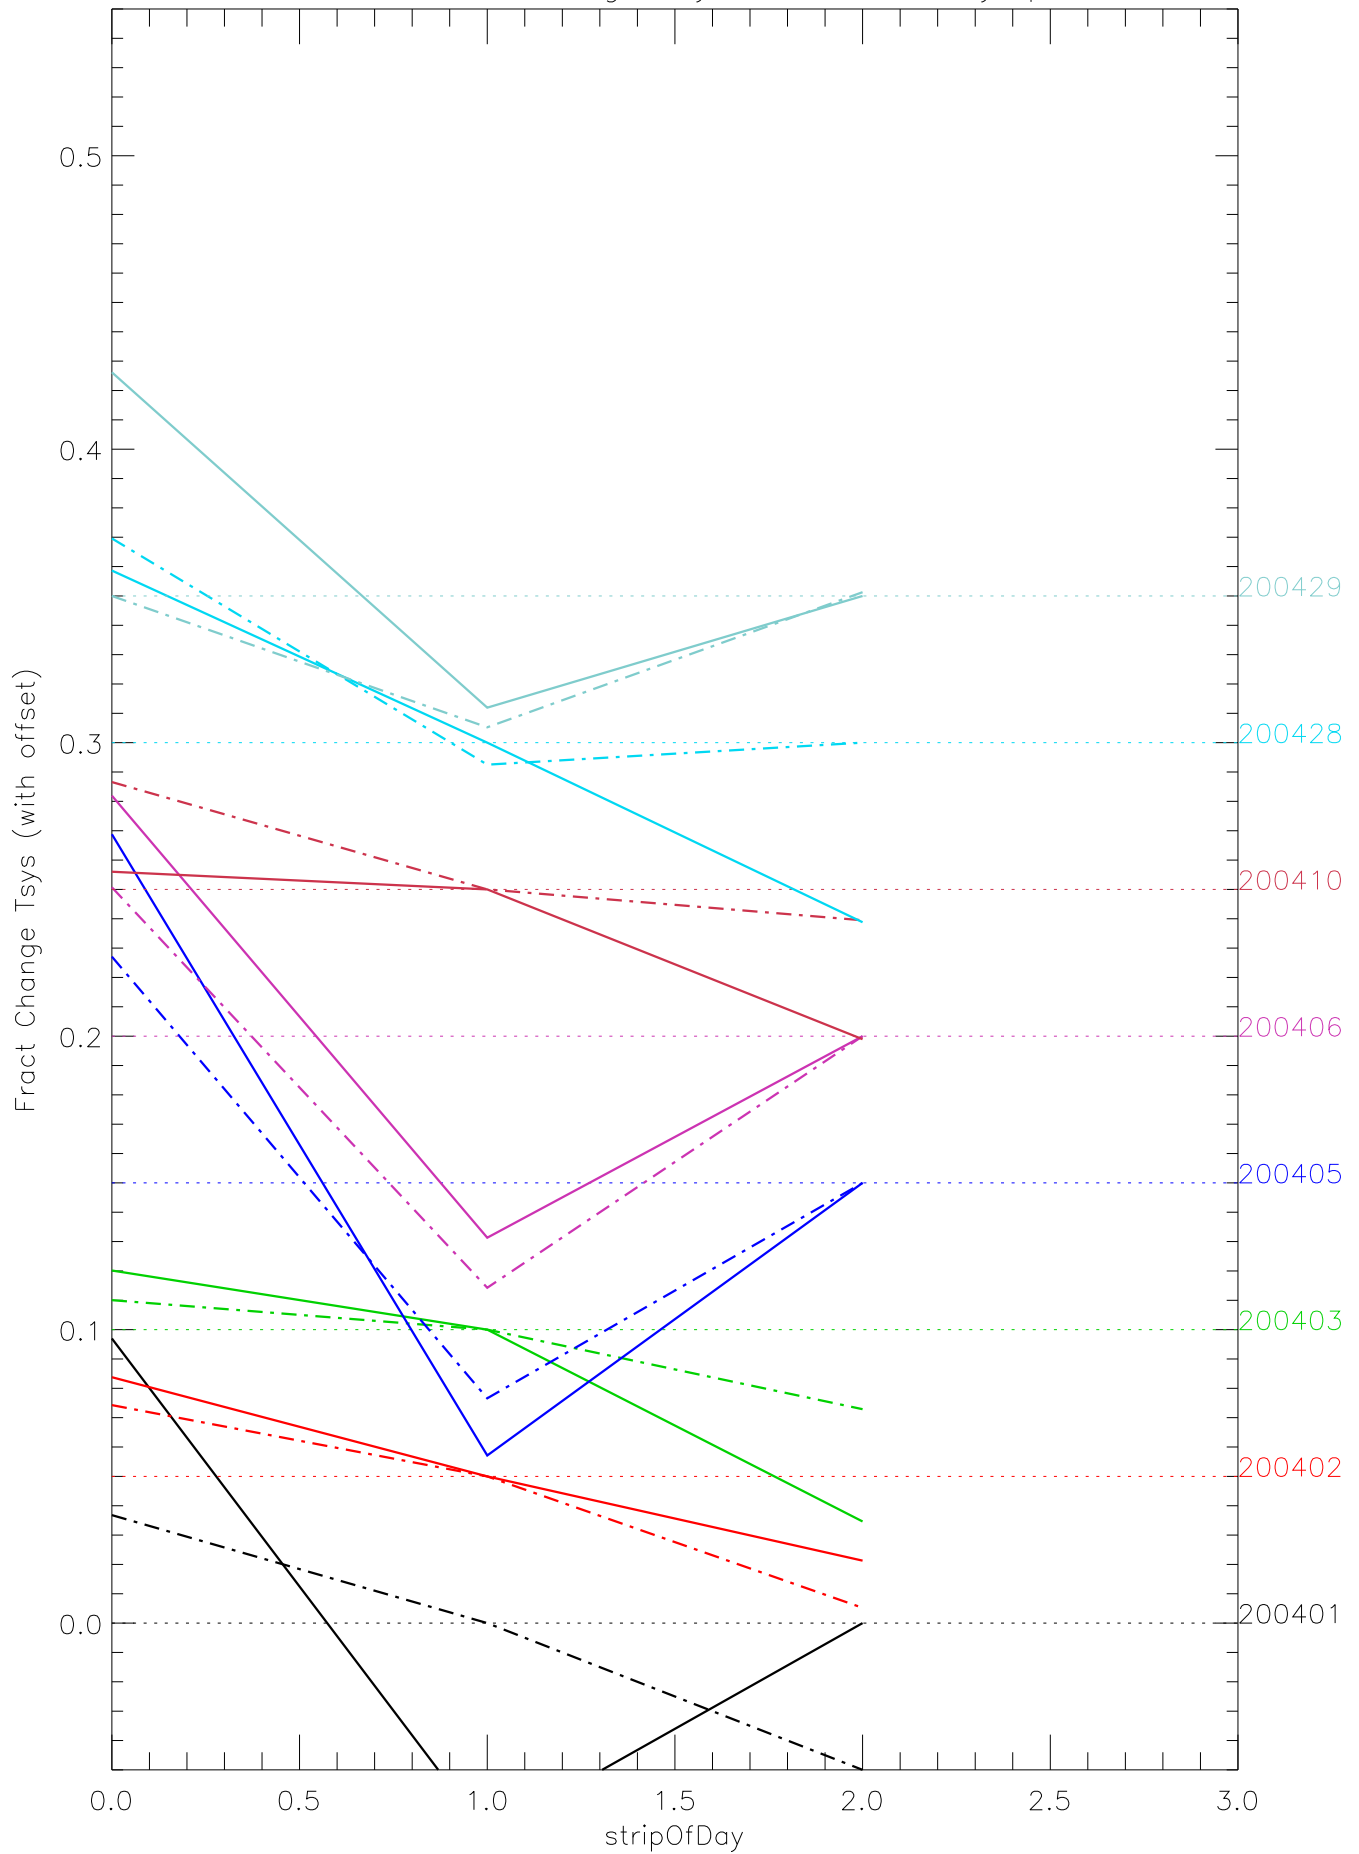

a2048 fractional change TsysK for each day. pixel:0

a2048 fractional change TsysK for each day. pixel:1

a2048 fractional change TsysK for each day. pixel:2

a2048 fractional change TsysK for each day. pixel:3

a2048 fractional change TsysK for each day. pixel:4

a2048 fractional change TsysK for each day. pixel:5

a2048 fractional change TsysK for each day. pixel:6