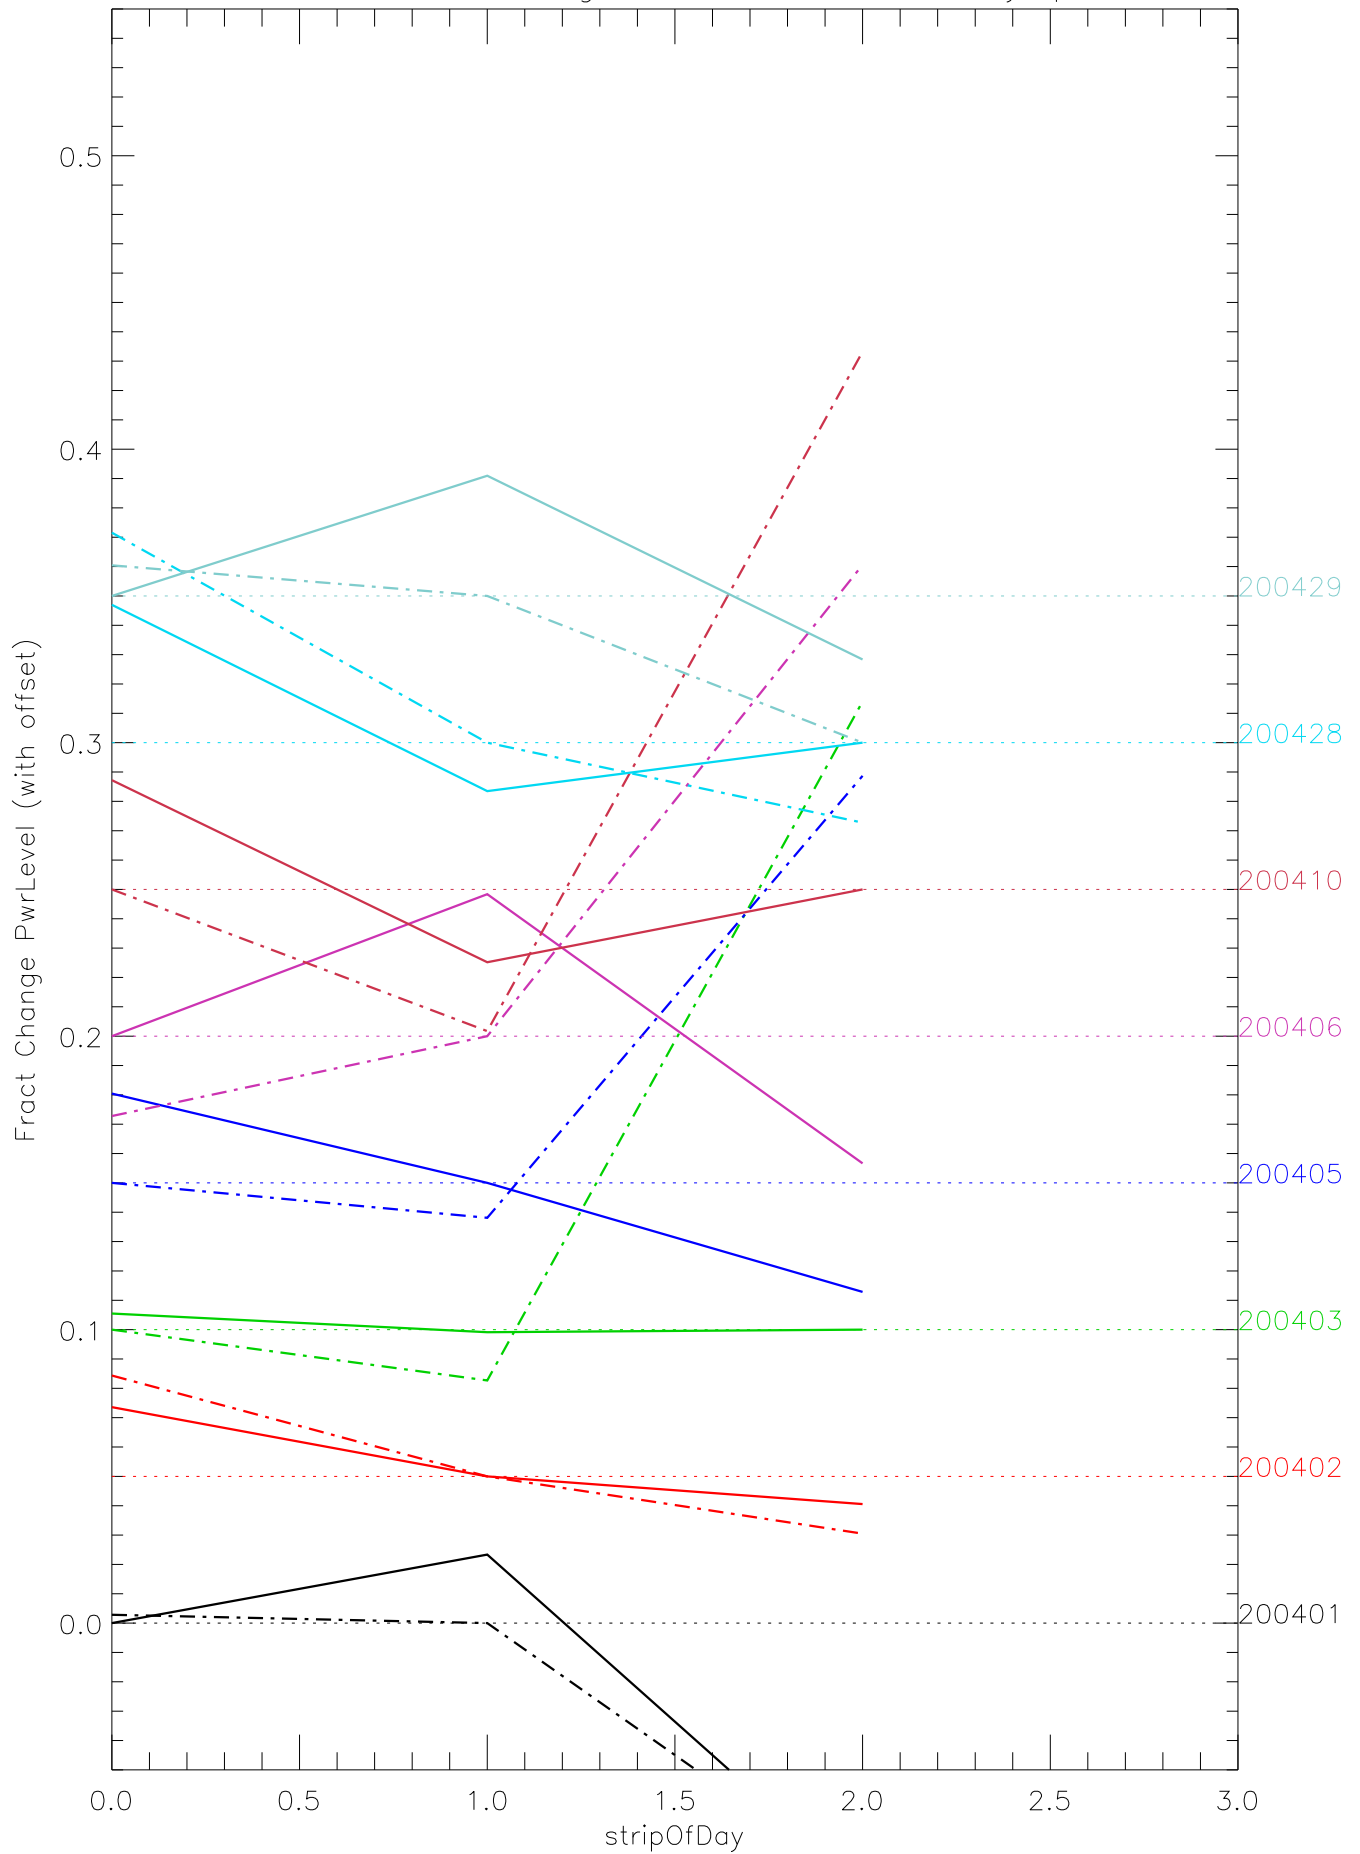

a2048 fractional change PwrLevel for each day. pixel:0

a2048 fractional change PwrLevel for each day. pixel:1

a2048 fractional change PwrLevel for each day. pixel:2

a2048 fractional change PwrLevel for each day. pixel:3

a2048 fractional change PwrLevel for each day. pixel:4

a2048 fractional change PwrLevel for each day. pixel:5

a2048 fractional change PwrLevel for each day. pixel:6