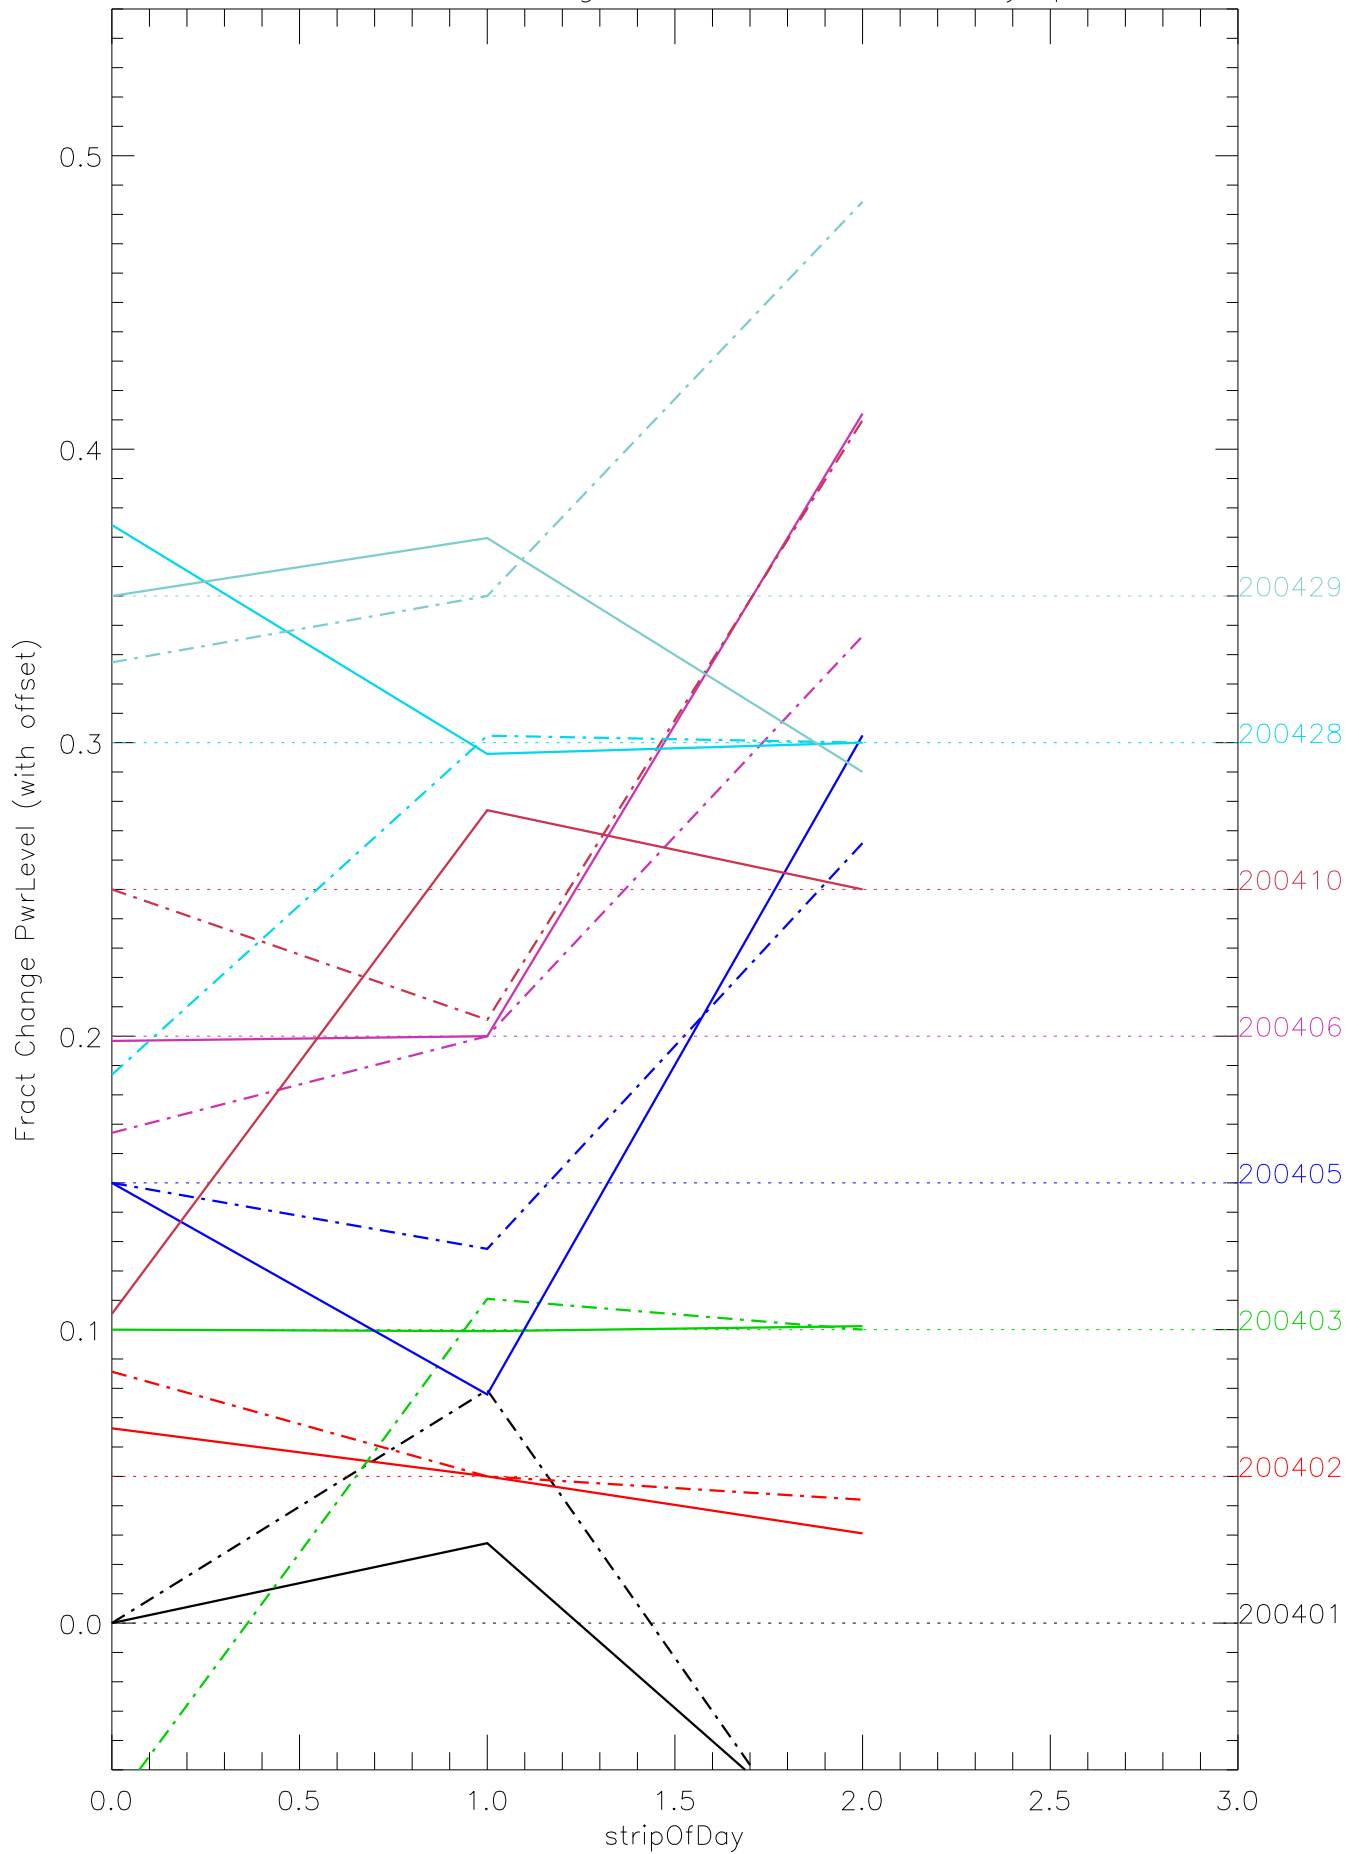

a2048 fractional change PwrLevel for each day. pixel:0

a2048 fractional change PwrLevel for each day. pixel:1

a2048 fractional change PwrLevel for each day. pixel:2

a2048 fractional change PwrLevel for each day. pixel:3

a2048 fractional change PwrLevel for each day. pixel:4

a2048 fractional change PwrLevel for each day. pixel:5

a2048 fractional change PwrLevel for each day. pixel:6