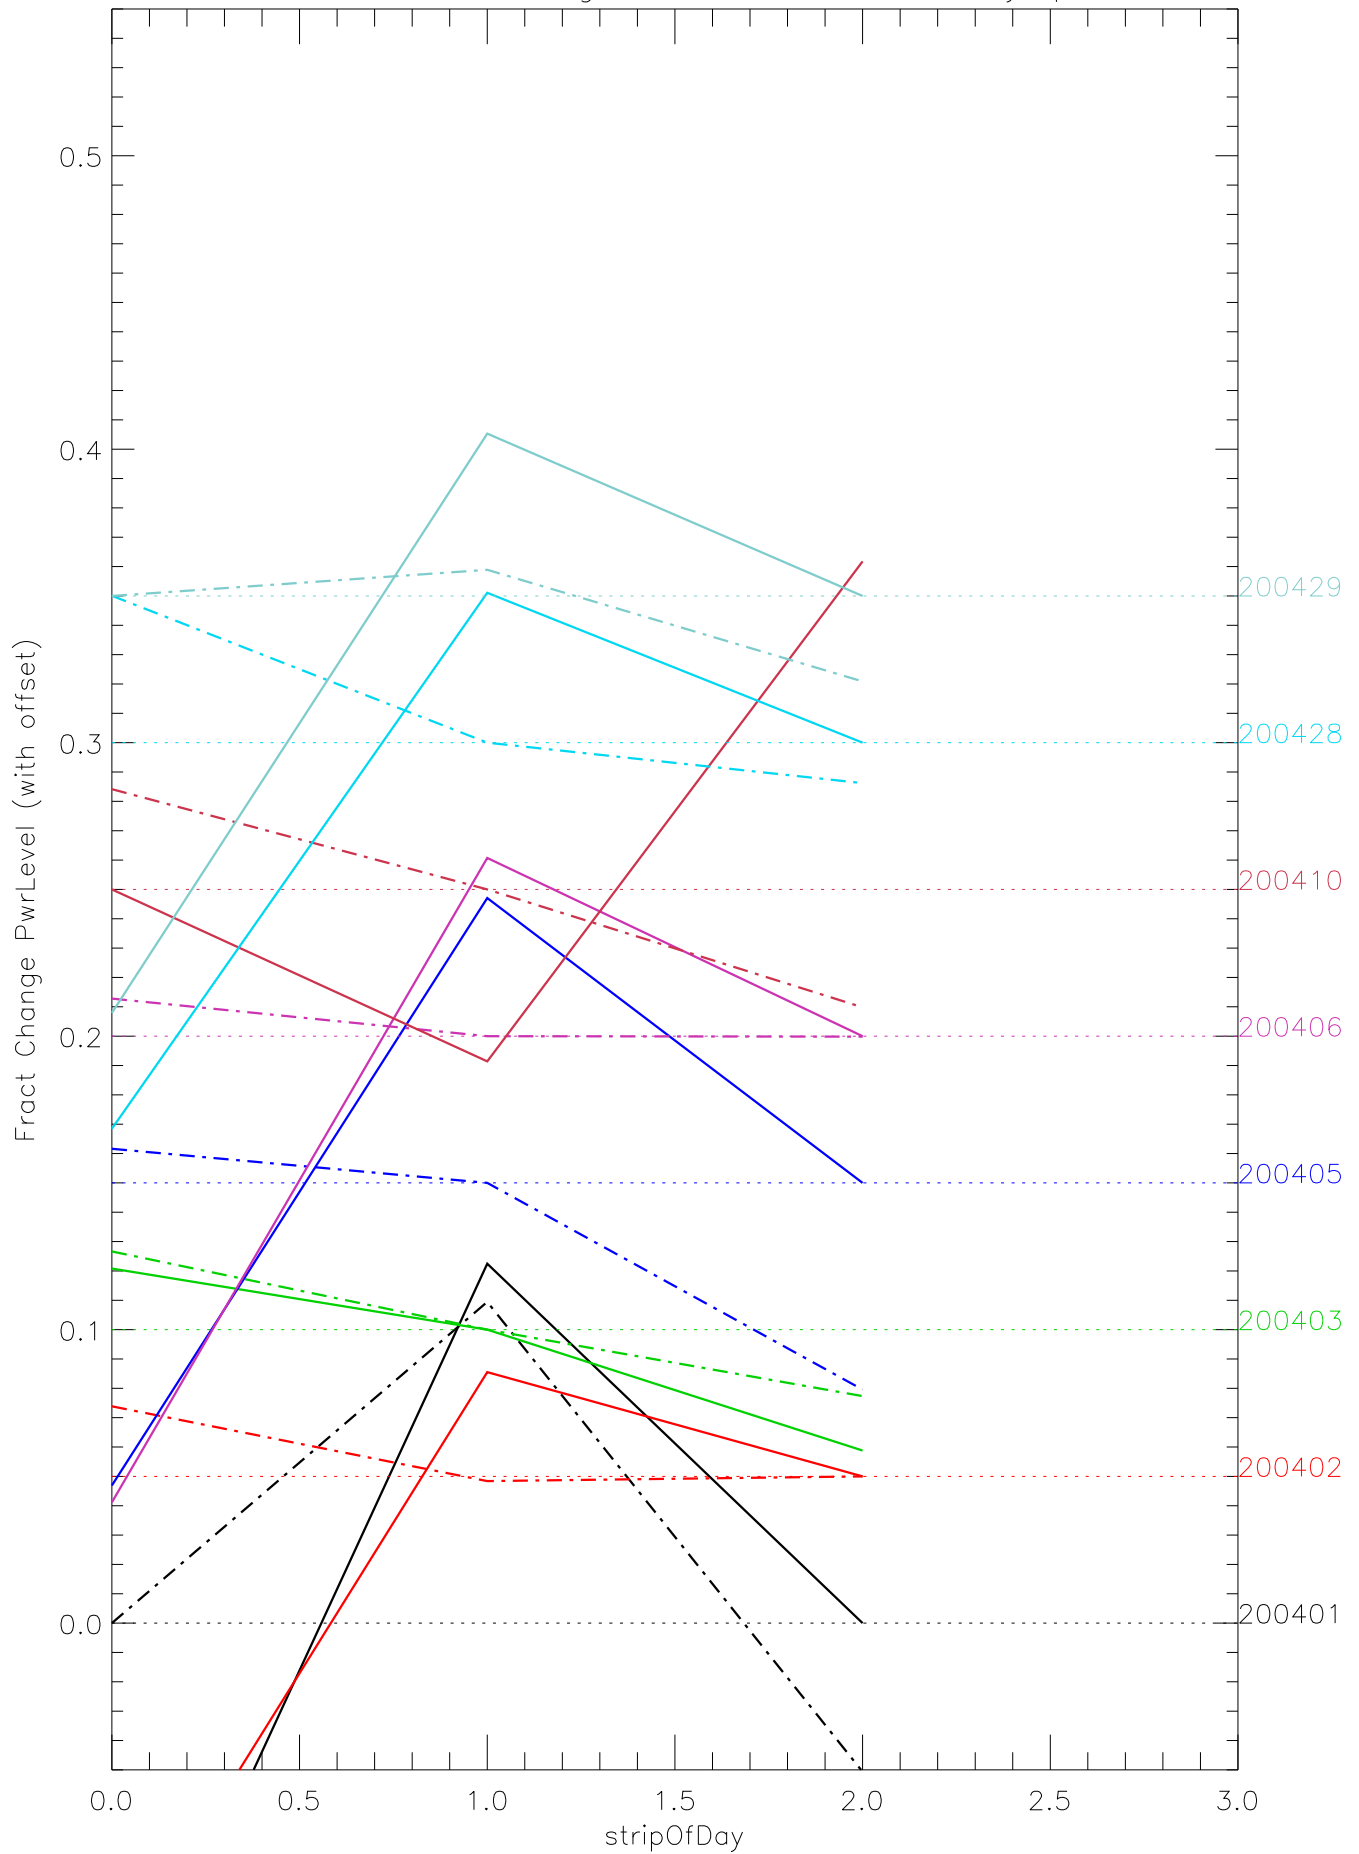

a2048 fractional change PwrLevel for each day. pixel:0

a2048 fractional change PwrLevel for each day. pixel:1

a2048 fractional change PwrLevel for each day. pixel:2

a2048 fractional change PwrLevel for each day. pixel:3

a2048 fractional change PwrLevel for each day. pixel:4

a2048 fractional change PwrLevel for each day. pixel:5

a2048 fractional change PwrLevel for each day. pixel:6