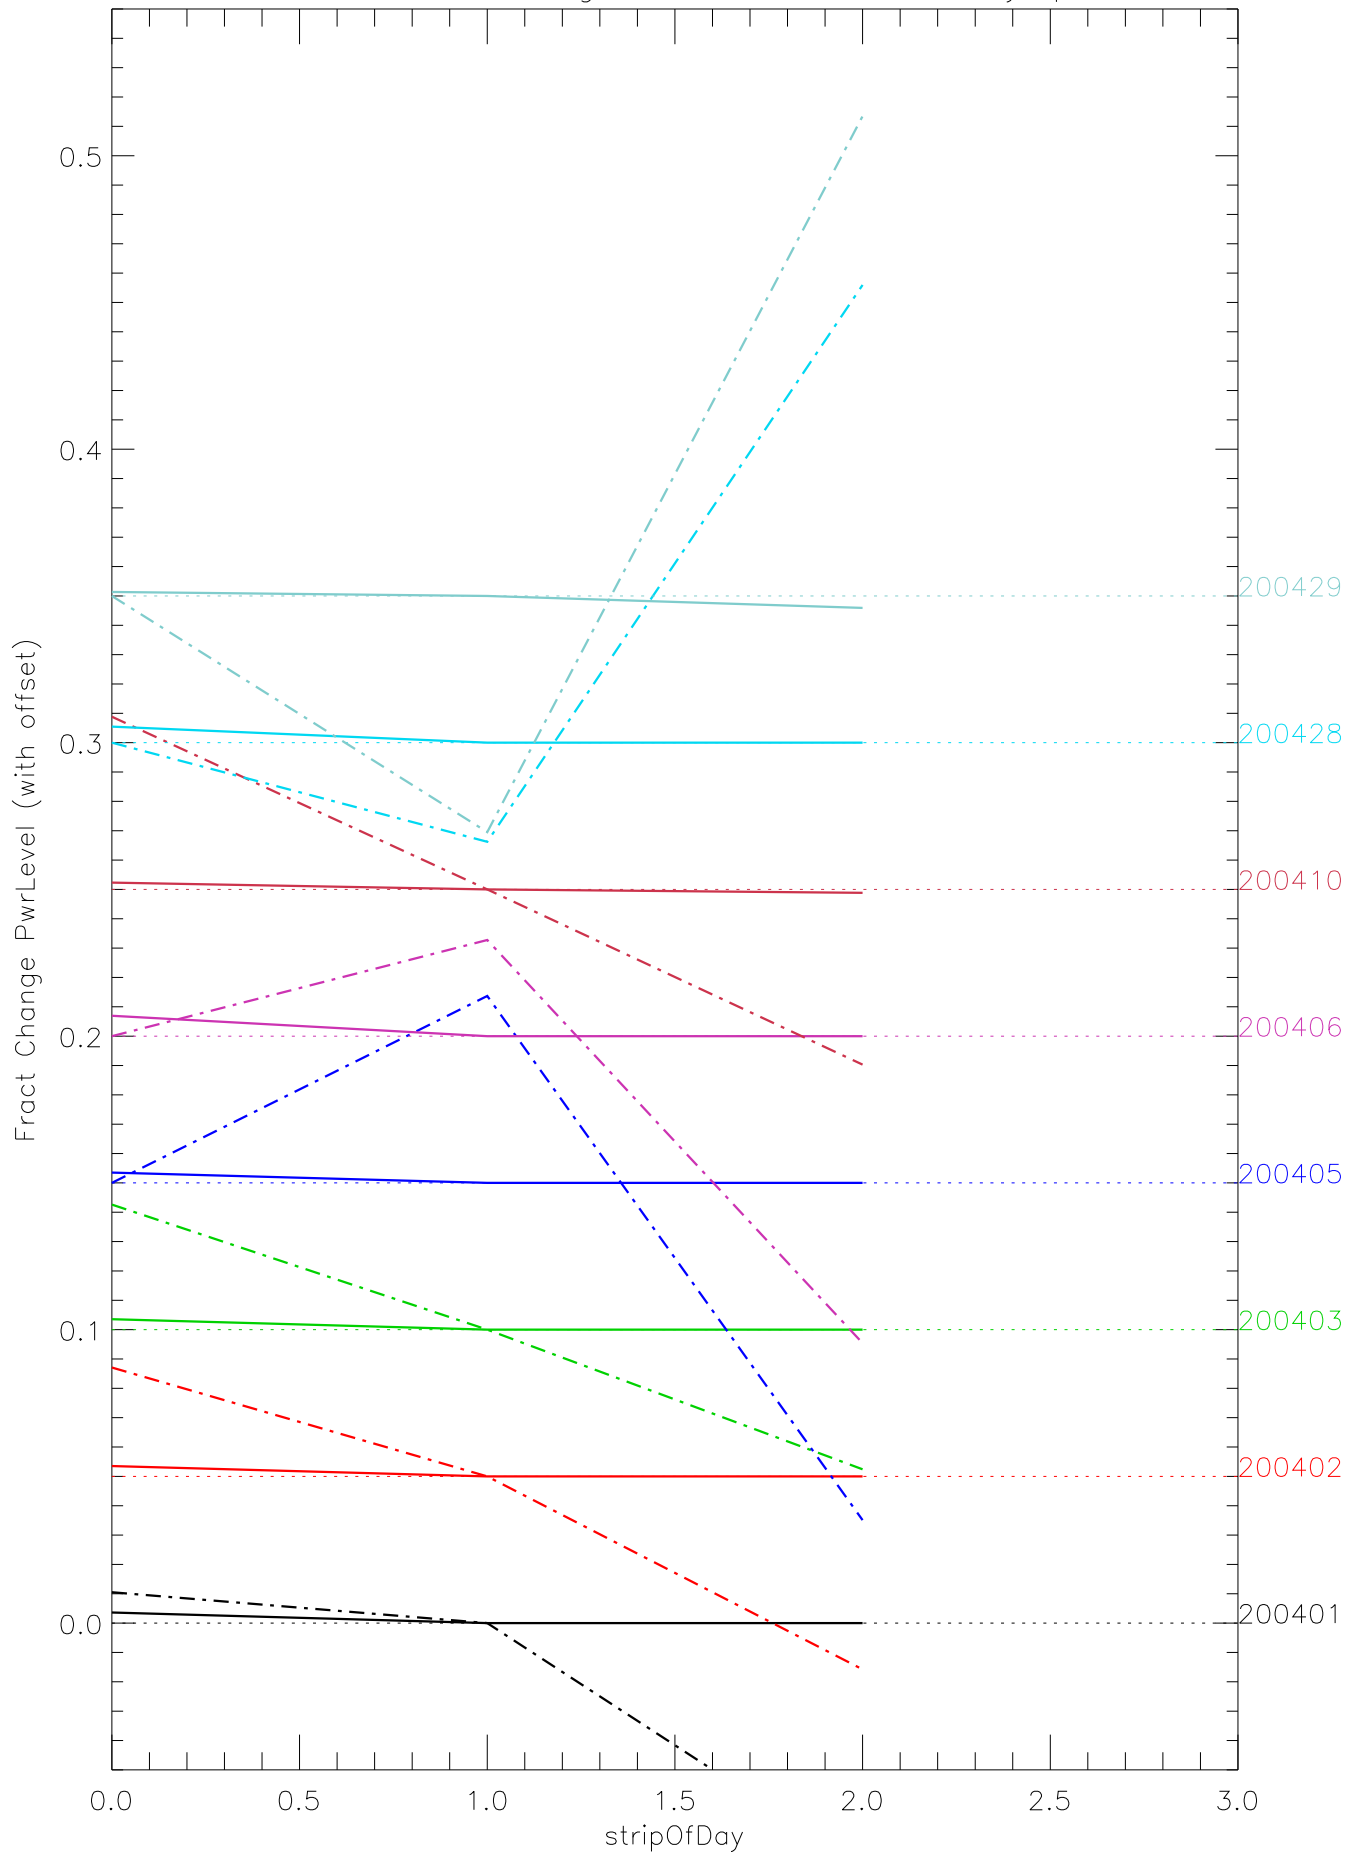

a2048 fractional change PwrLevel for each day. pixel:0

a2048 fractional change PwrLevel for each day. pixel:1

a2048 fractional change PwrLevel for each day. pixel:2

a2048 fractional change PwrLevel for each day. pixel:3

a2048 fractional change PwrLevel for each day. pixel:4

a2048 fractional change PwrLevel for each day. pixel:5

a2048 fractional change PwrLevel for each day. pixel:6