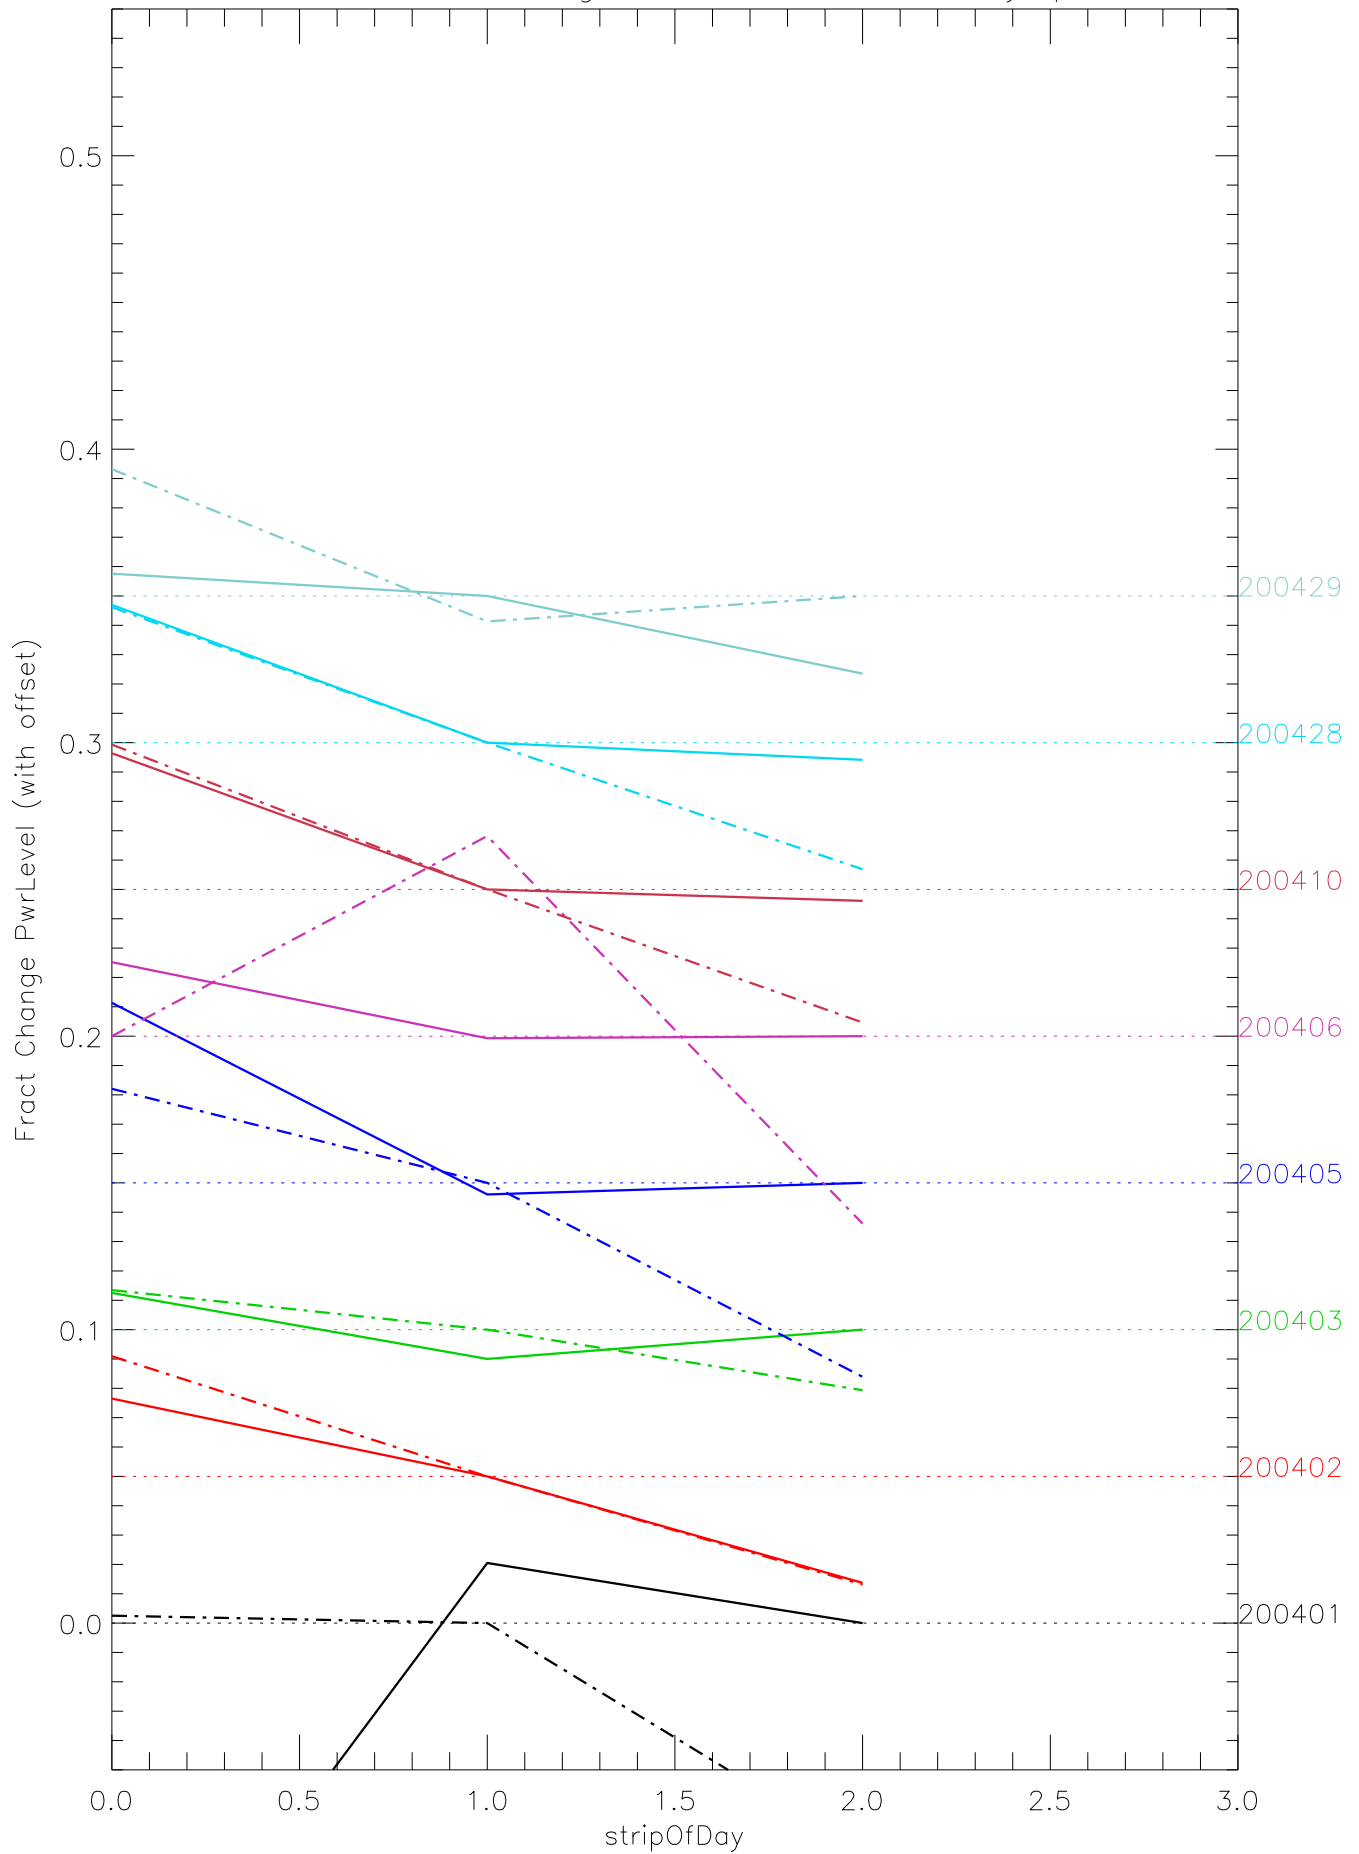

a2048 fractional change PwrLevel for each day. pixel:0

a2048 fractional change PwrLevel for each day. pixel:1

a2048 fractional change PwrLevel for each day. pixel:2

a2048 fractional change PwrLevel for each day. pixel:3

a2048 fractional change PwrLevel for each day. pixel:4

a2048 fractional change PwrLevel for each day. pixel:5

a2048 fractional change PwrLevel for each day. pixel:6