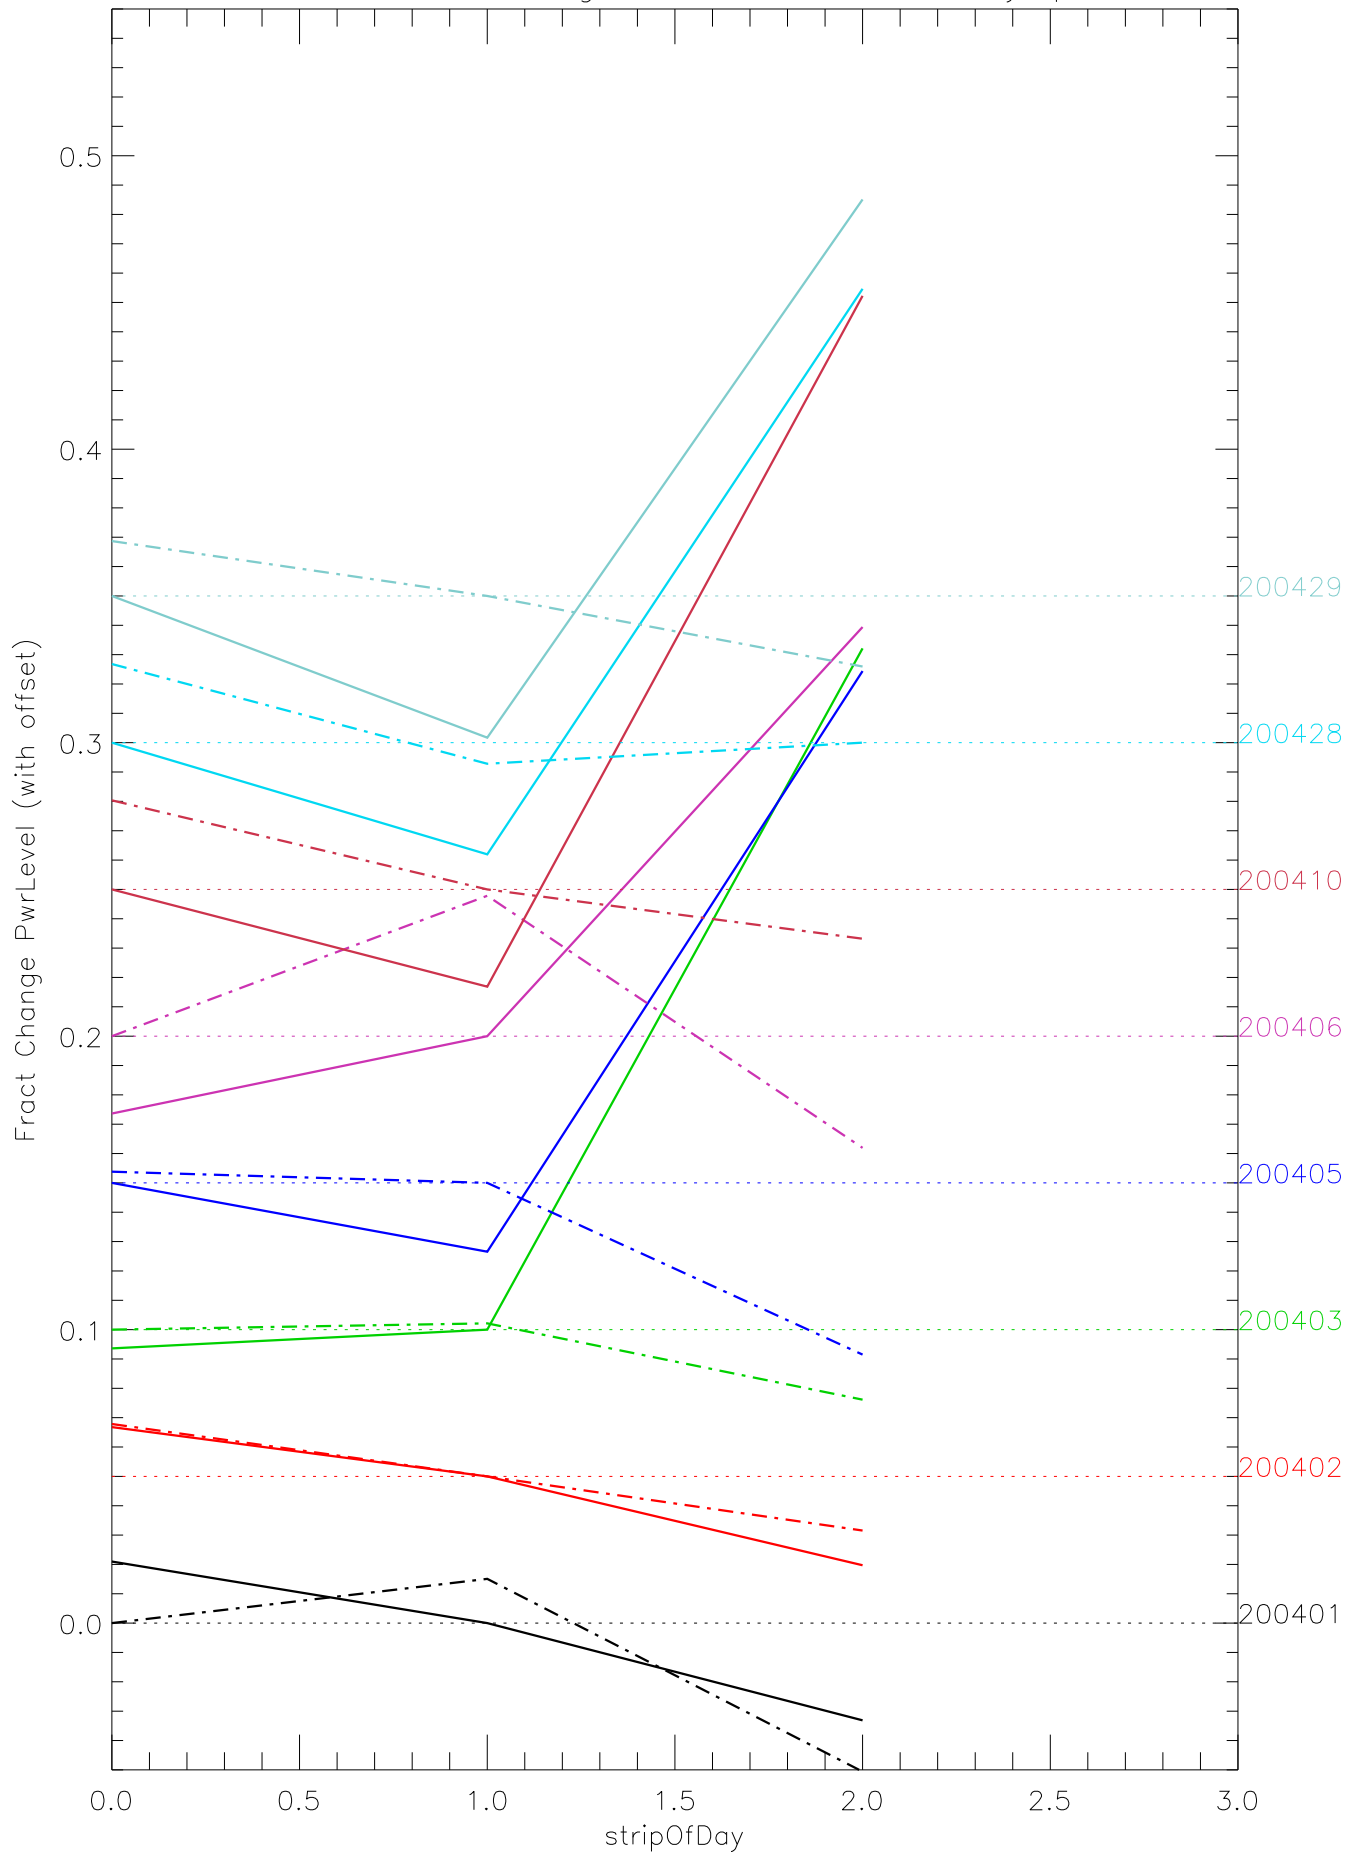

a2048 fractional change PwrLevel for each day. pixel:0

a2048 fractional change PwrLevel for each day. pixel:1

a2048 fractional change PwrLevel for each day. pixel:2

a2048 fractional change PwrLevel for each day. pixel:3

a2048 fractional change PwrLevel for each day. pixel:4

a2048 fractional change PwrLevel for each day. pixel:5

a2048 fractional change PwrLevel for each day. pixel:6