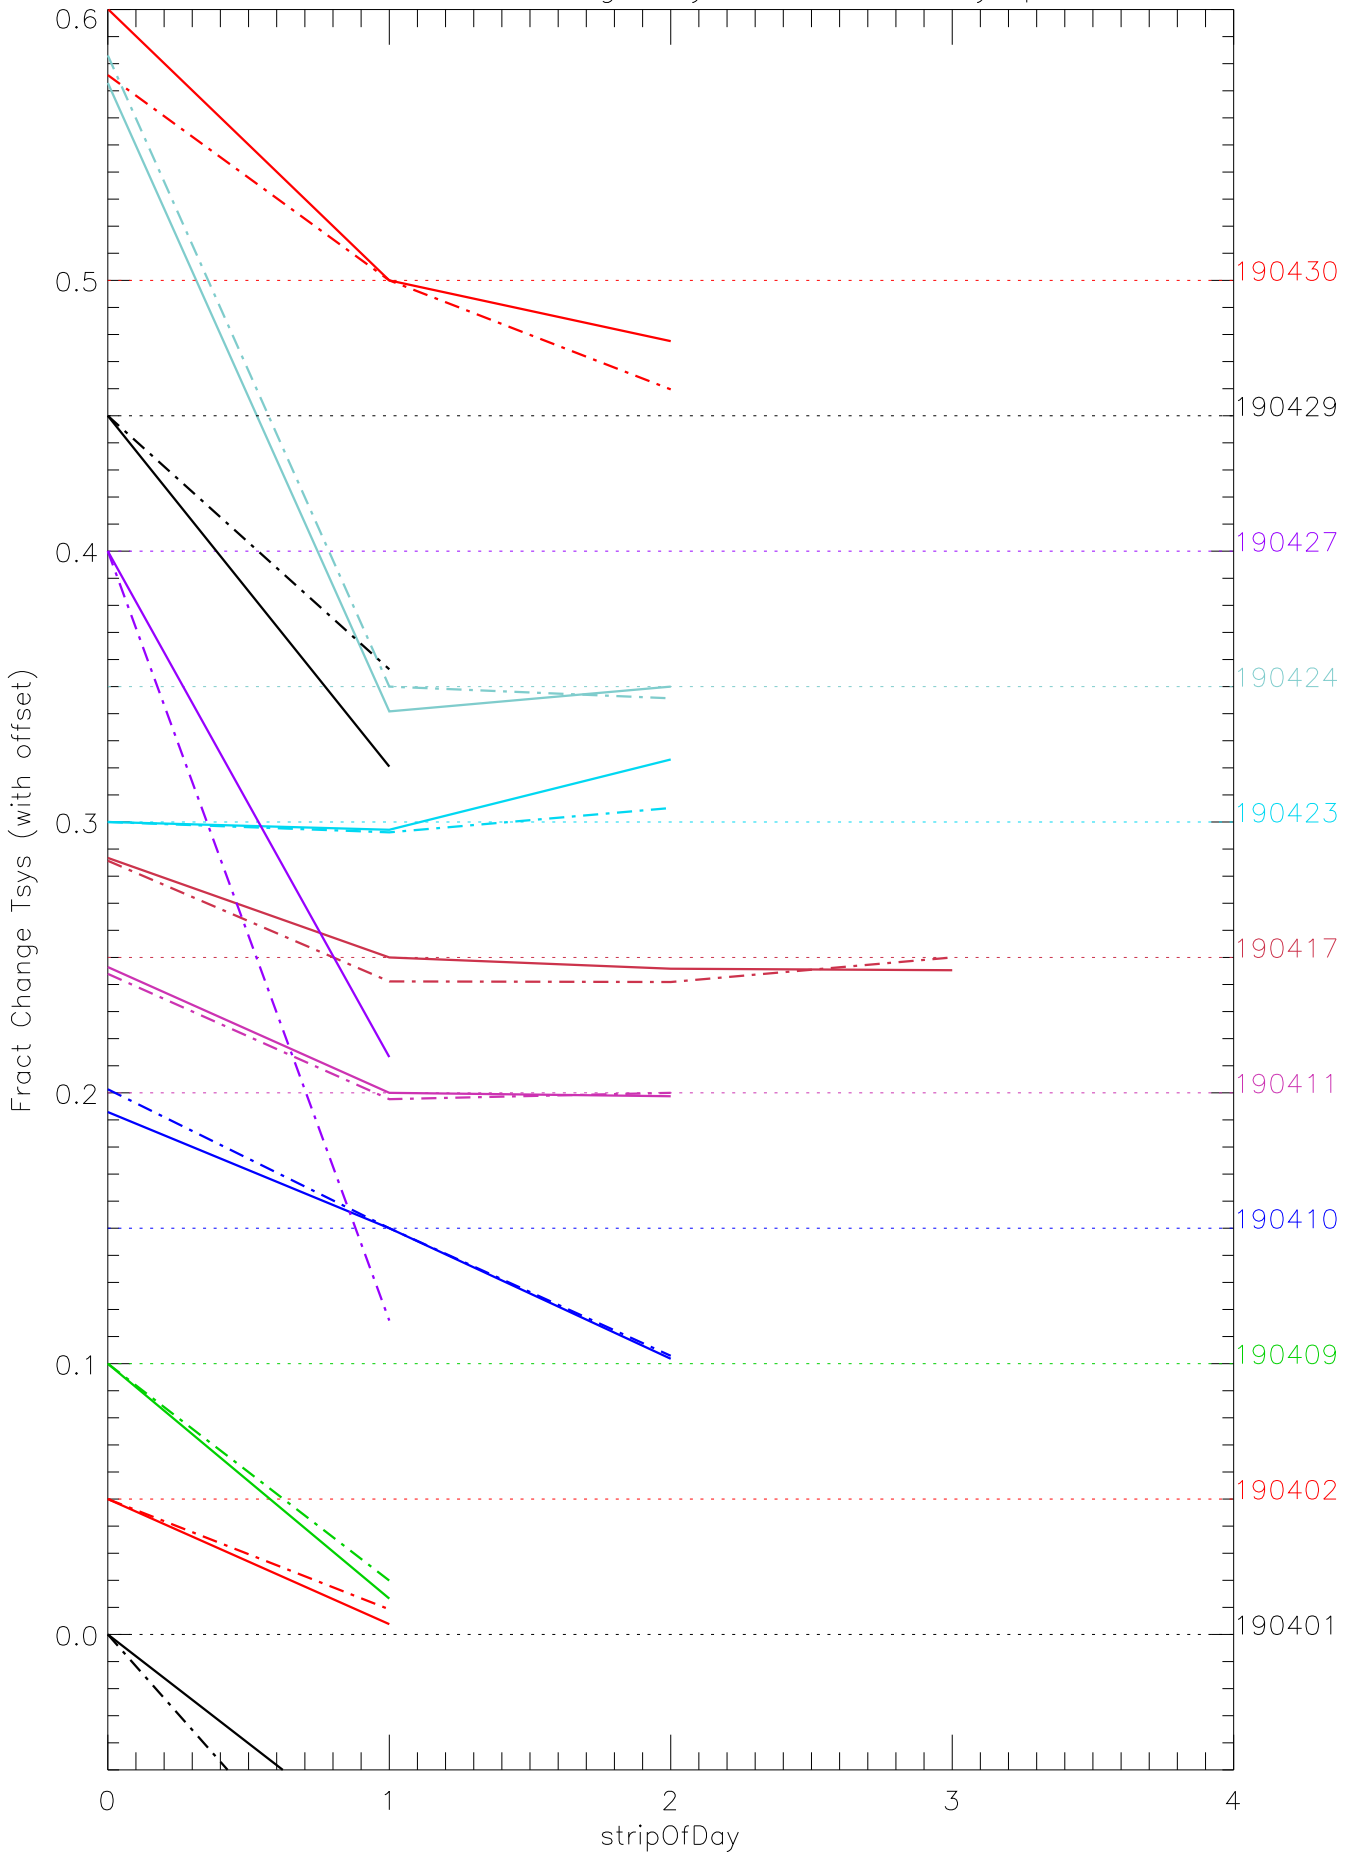

a2048 fractional change TsysK for each day. pixel:0

a2048 fractional change TsysK for each day. pixel:1

a2048 fractional change TsysK for each day. pixel:2

a2048 fractional change TsysK for each day. pixel:3

a2048 fractional change TsysK for each day. pixel:4

a2048 fractional change TsysK for each day. pixel:5

a2048 fractional change TsysK for each day. pixel:6