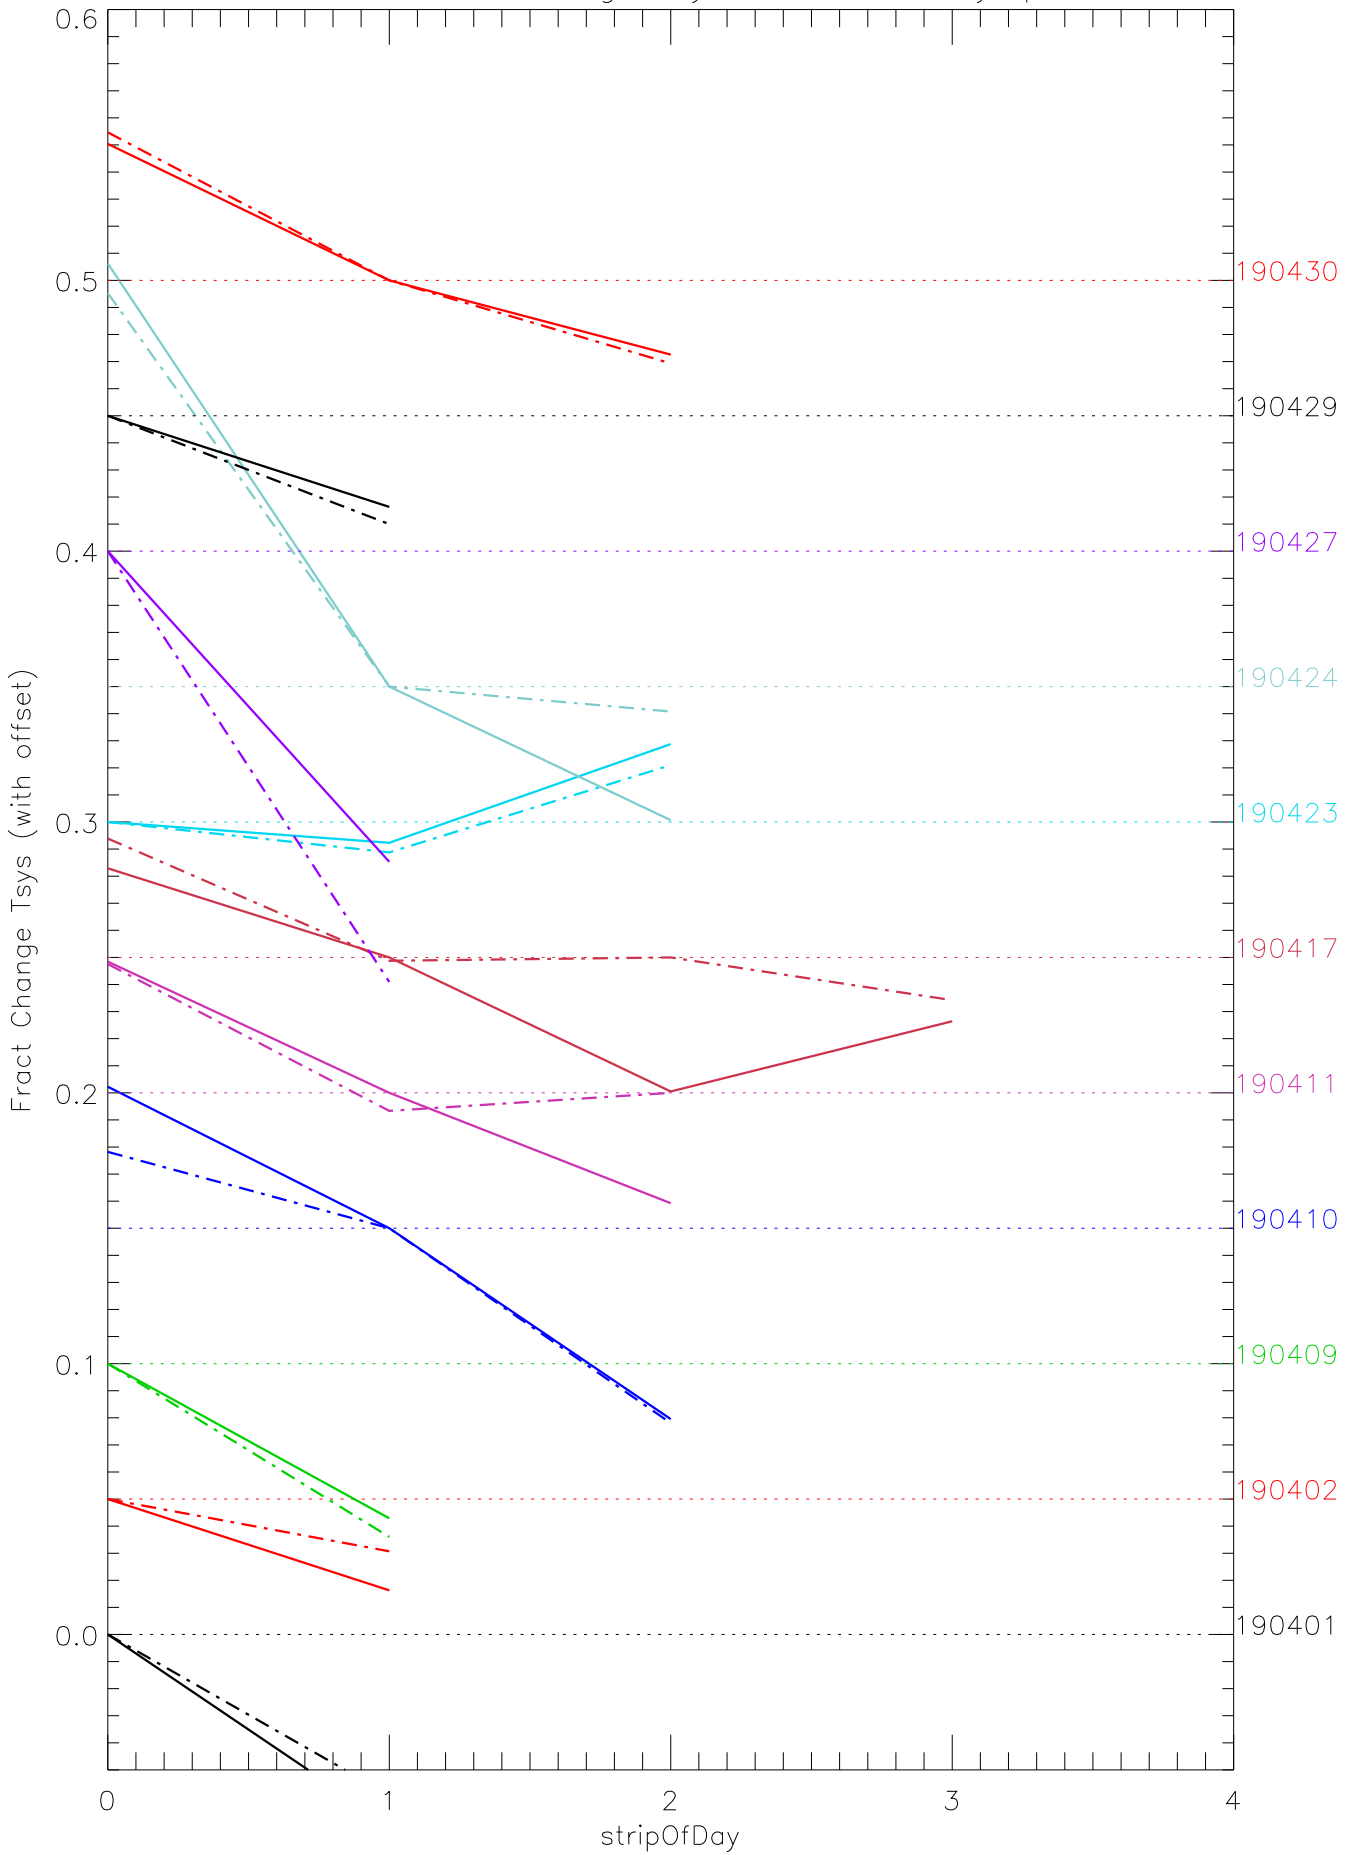

a2048 fractional change TsysK for each day. pixel:0

a2048 fractional change TsysK for each day. pixel:1

a2048 fractional change TsysK for each day. pixel:2

a2048 fractional change TsysK for each day. pixel:3

a2048 fractional change TsysK for each day. pixel:4

a2048 fractional change TsysK for each day. pixel:5

a2048 fractional change TsysK for each day. pixel:6