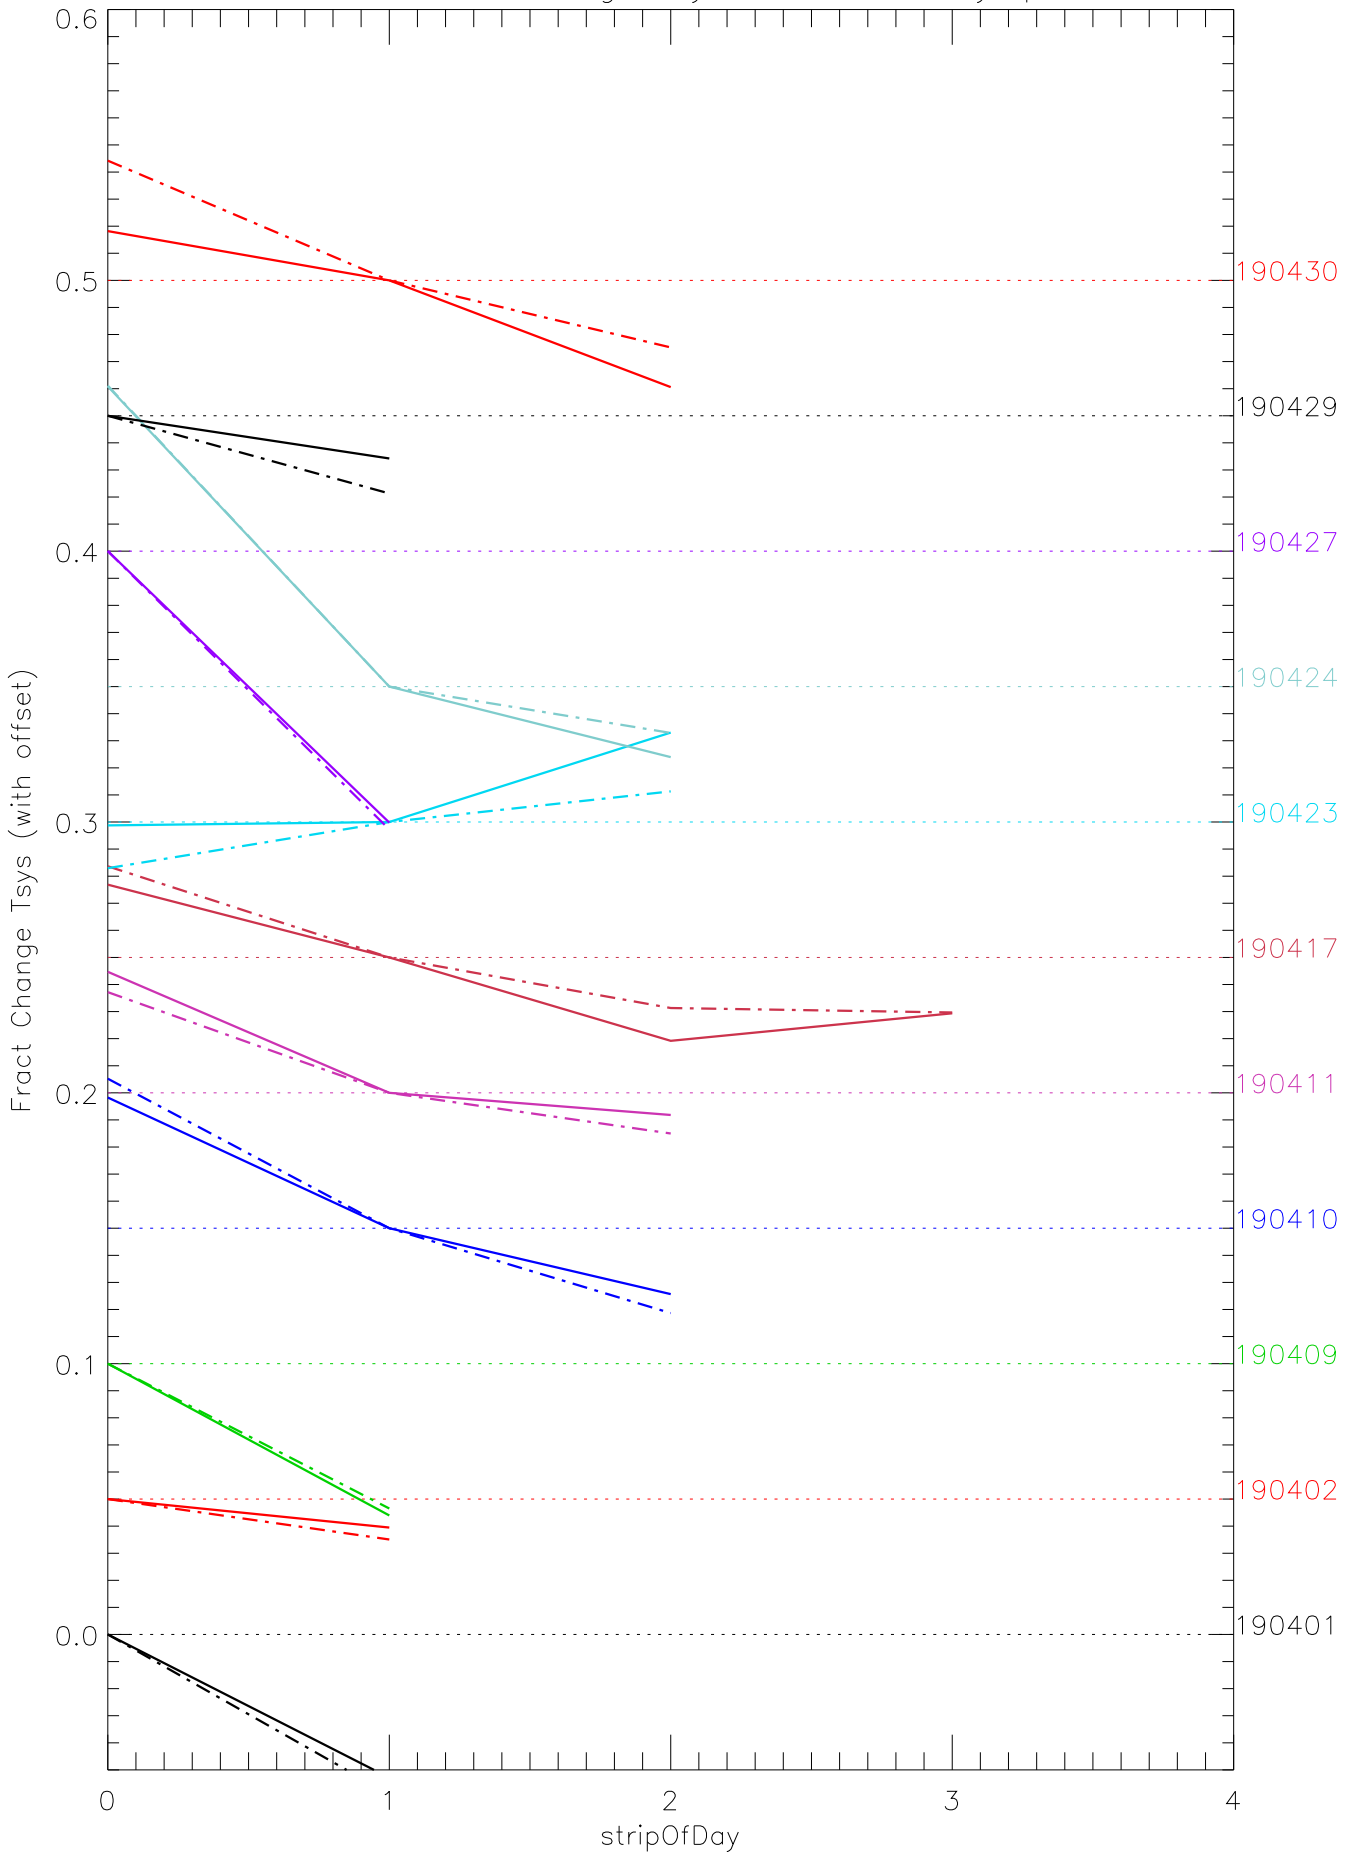

a2048 fractional change TsysK for each day. pixel:0

a2048 fractional change TsysK for each day. pixel:1

a2048 fractional change TsysK for each day. pixel:2

a2048 fractional change TsysK for each day. pixel:3

a2048 fractional change TsysK for each day. pixel:4

a2048 fractional change TsysK for each day. pixel:5

a2048 fractional change TsysK for each day. pixel:6