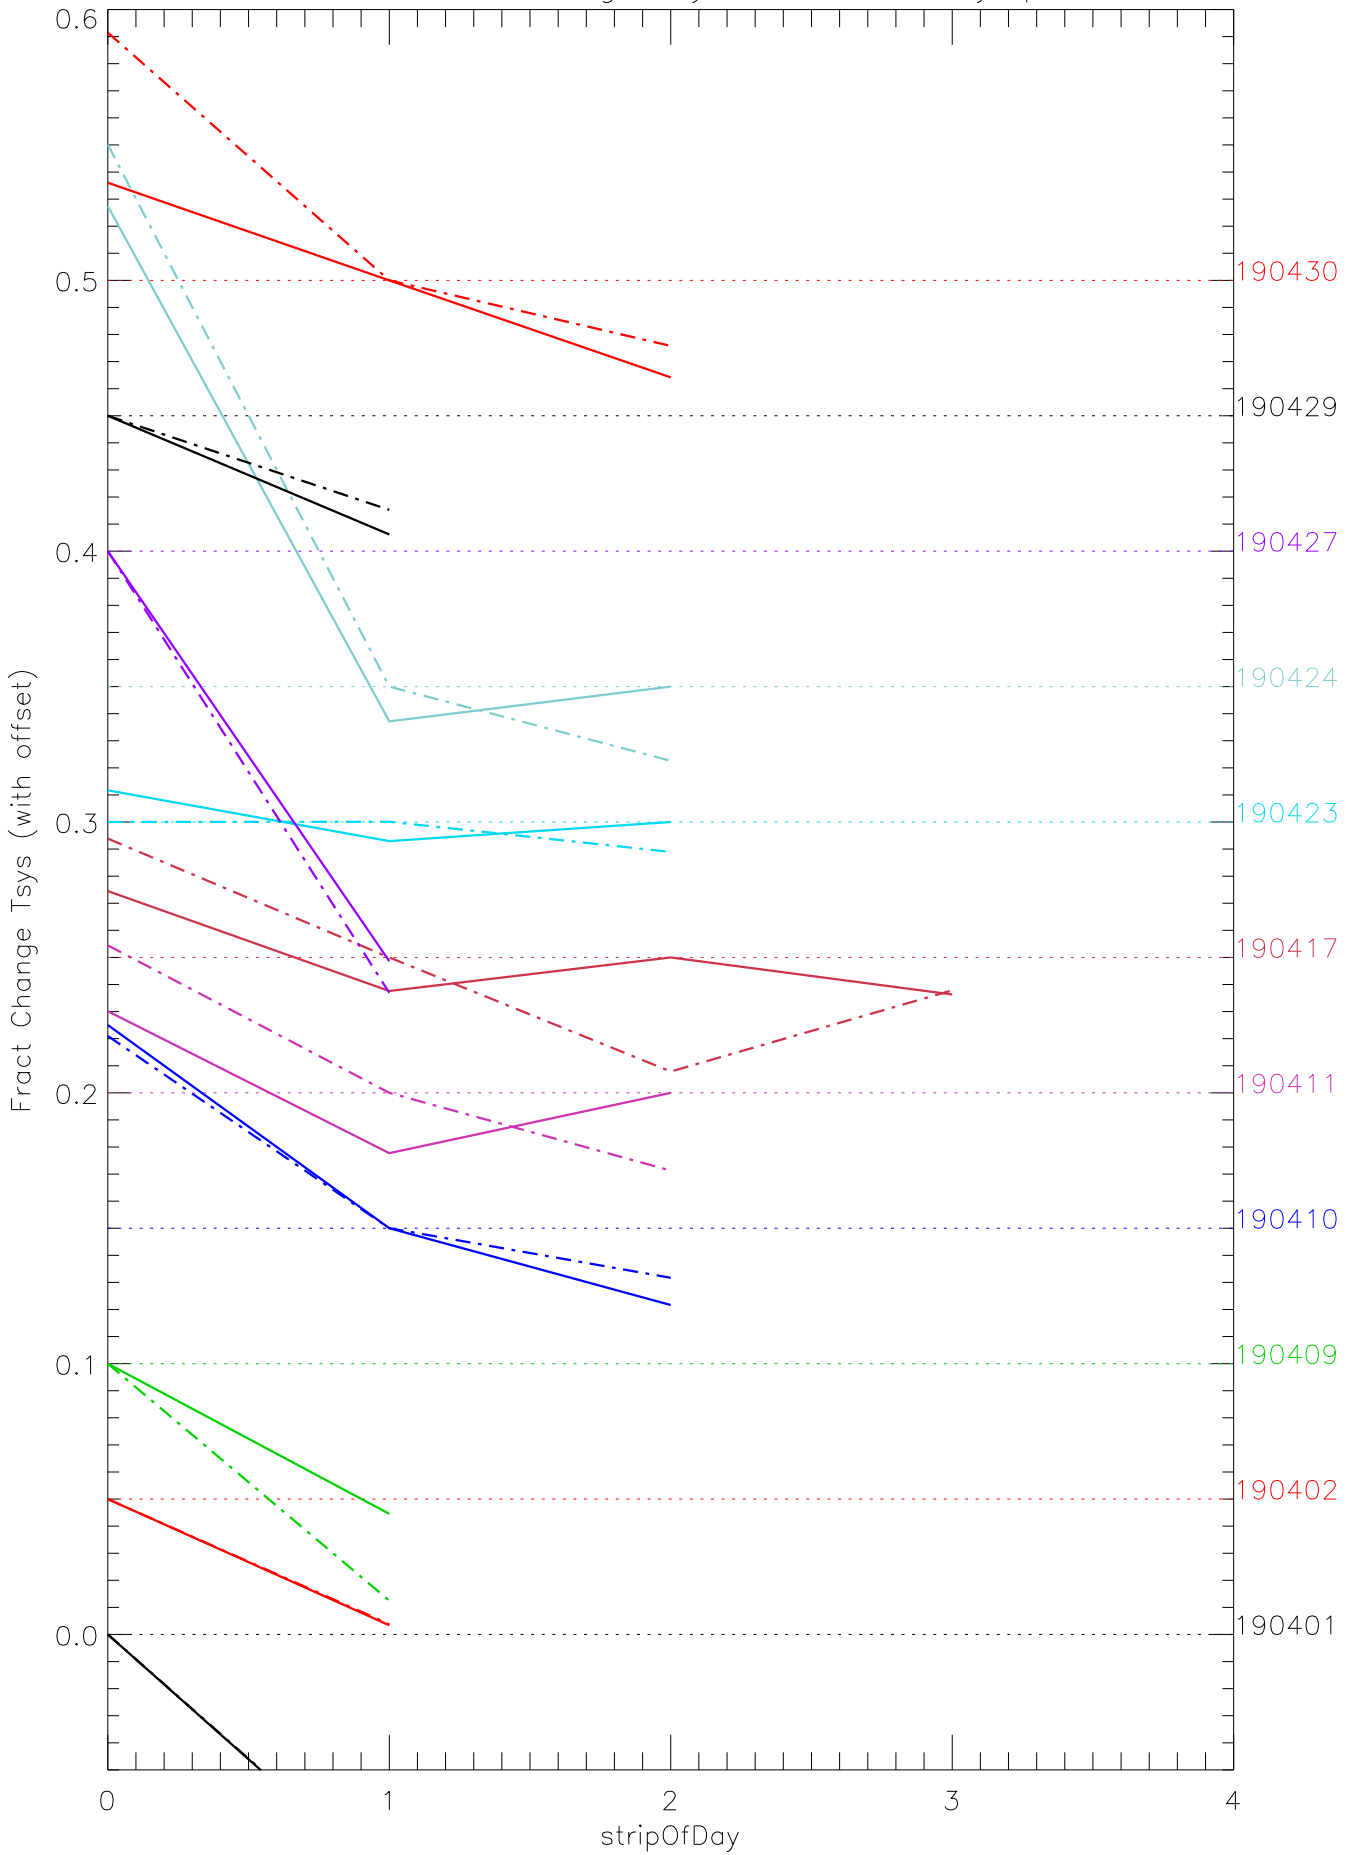

a2048 fractional change TsysK for each day. pixel:0

a2048 fractional change TsysK for each day. pixel:1

a2048 fractional change TsysK for each day. pixel:2

a2048 fractional change TsysK for each day. pixel:3

a2048 fractional change TsysK for each day. pixel:4

a2048 fractional change TsysK for each day. pixel:5

a2048 fractional change TsysK for each day. pixel:6