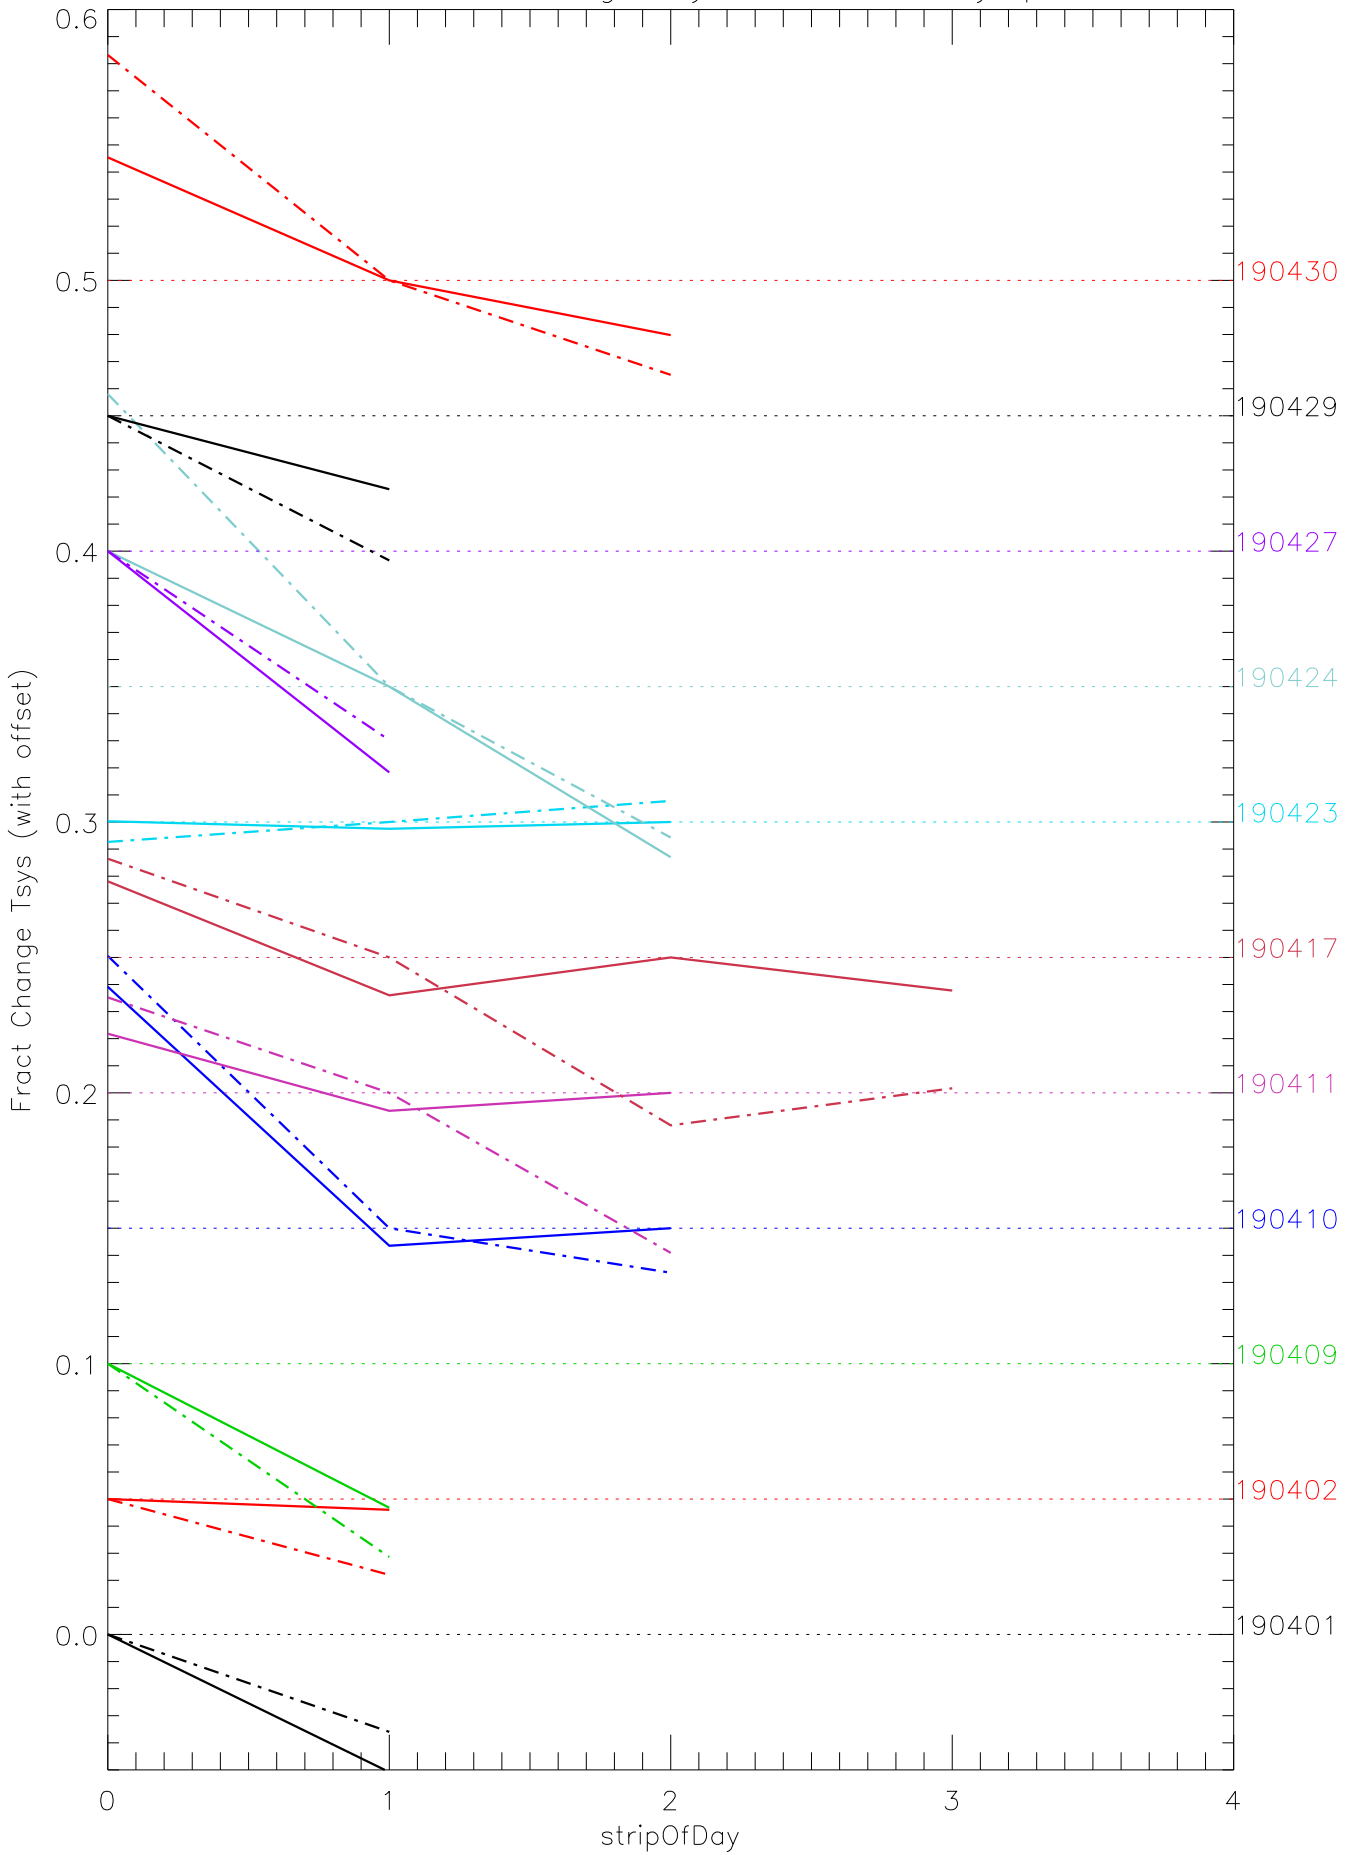

a2048 fractional change TsysK for each day. pixel:0

a2048 fractional change TsysK for each day. pixel:1

a2048 fractional change TsysK for each day. pixel:2

a2048 fractional change TsysK for each day. pixel:3

a2048 fractional change TsysK for each day. pixel:4

a2048 fractional change TsysK for each day. pixel:5

a2048 fractional change TsysK for each day. pixel:6