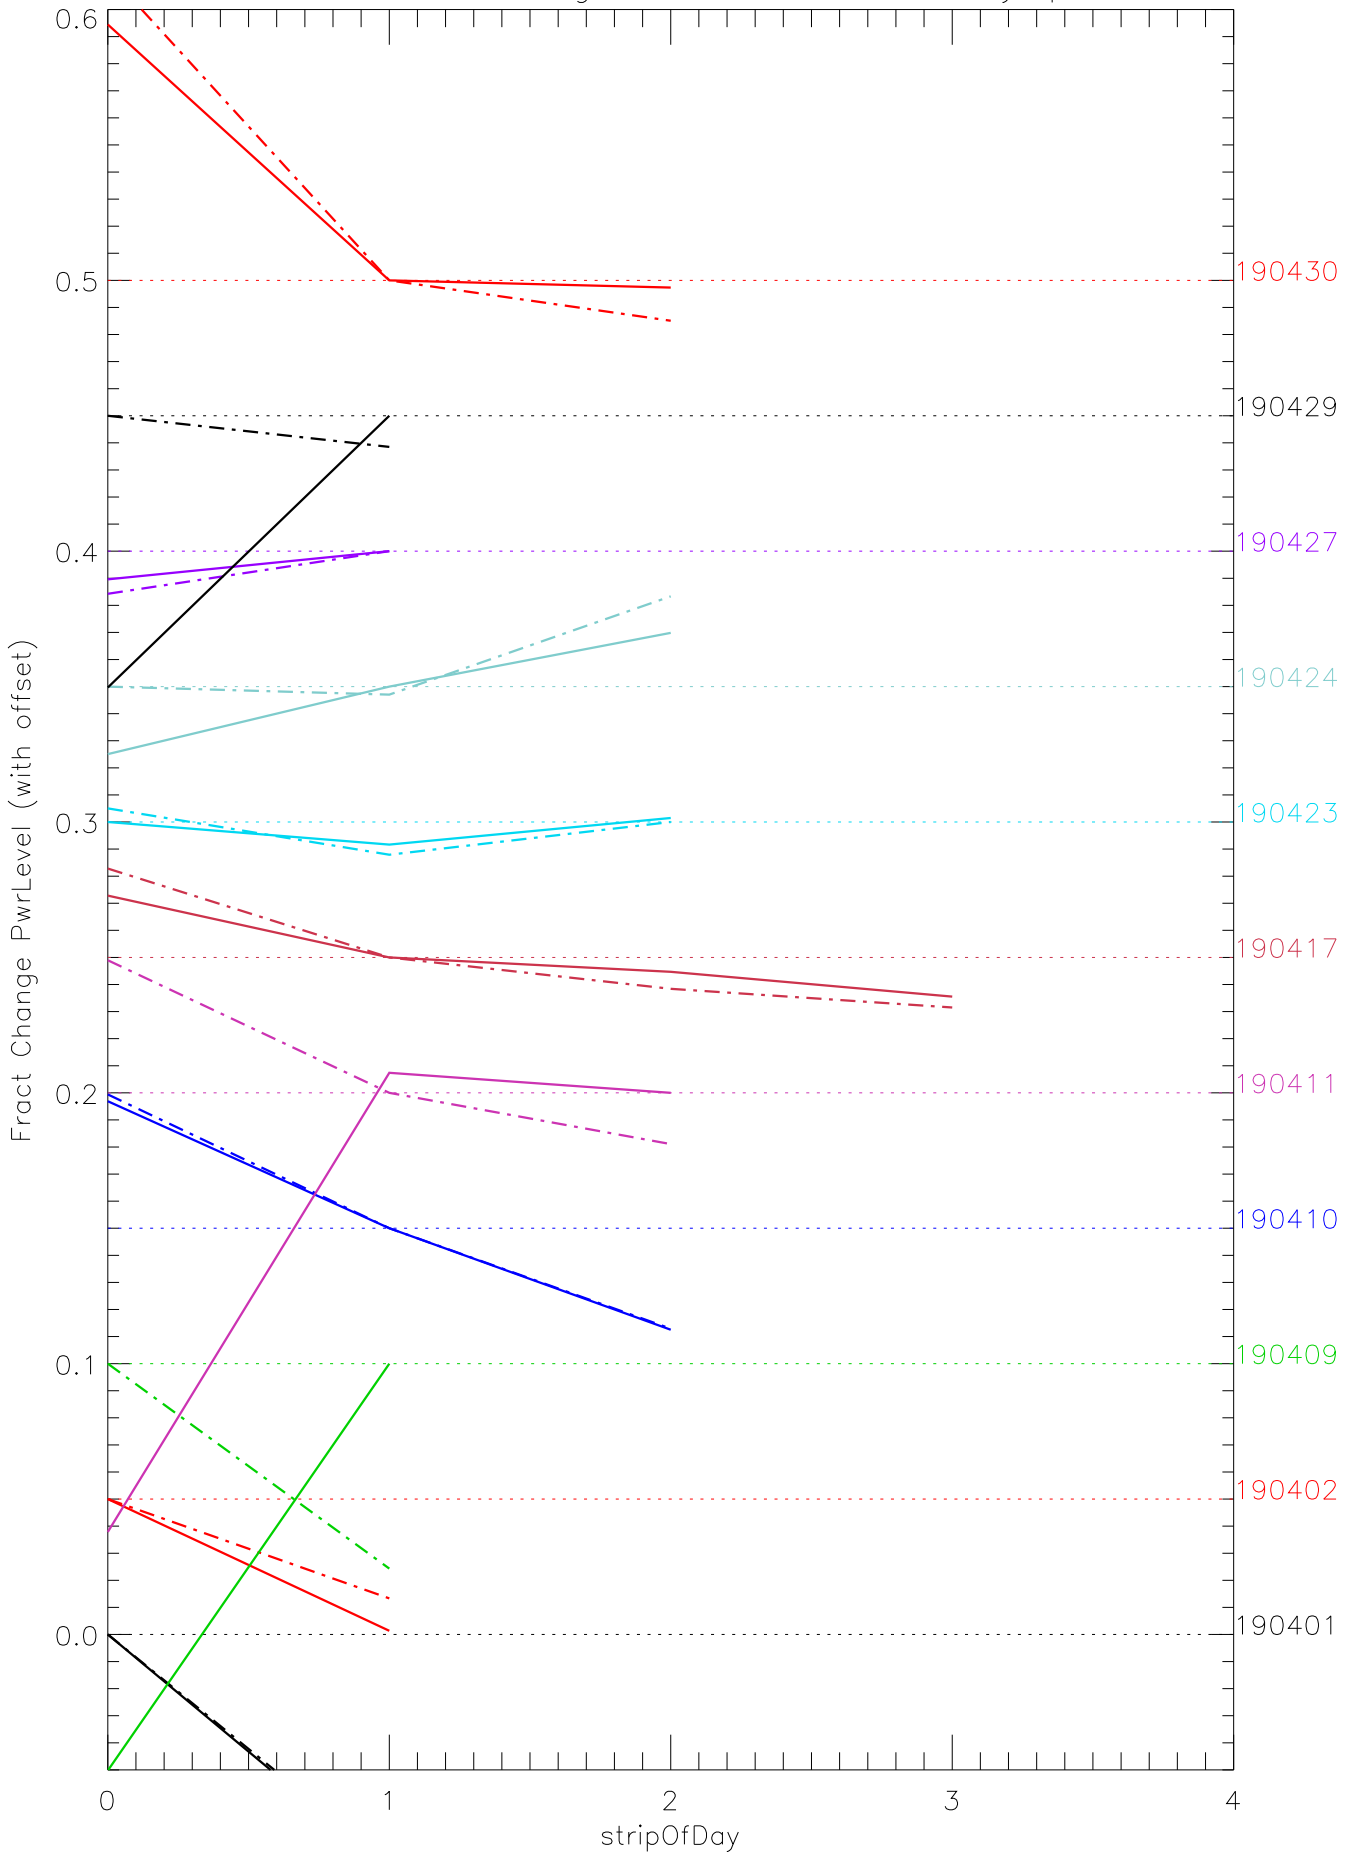

a2048 fractional change PwrLevel for each day. pixel:0

a2048 fractional change PwrLevel for each day. pixel:1

a2048 fractional change PwrLevel for each day. pixel:2

a2048 fractional change PwrLevel for each day. pixel:3

a2048 fractional change PwrLevel for each day. pixel:4

a2048 fractional change PwrLevel for each day. pixel:5

a2048 fractional change PwrLevel for each day. pixel:6