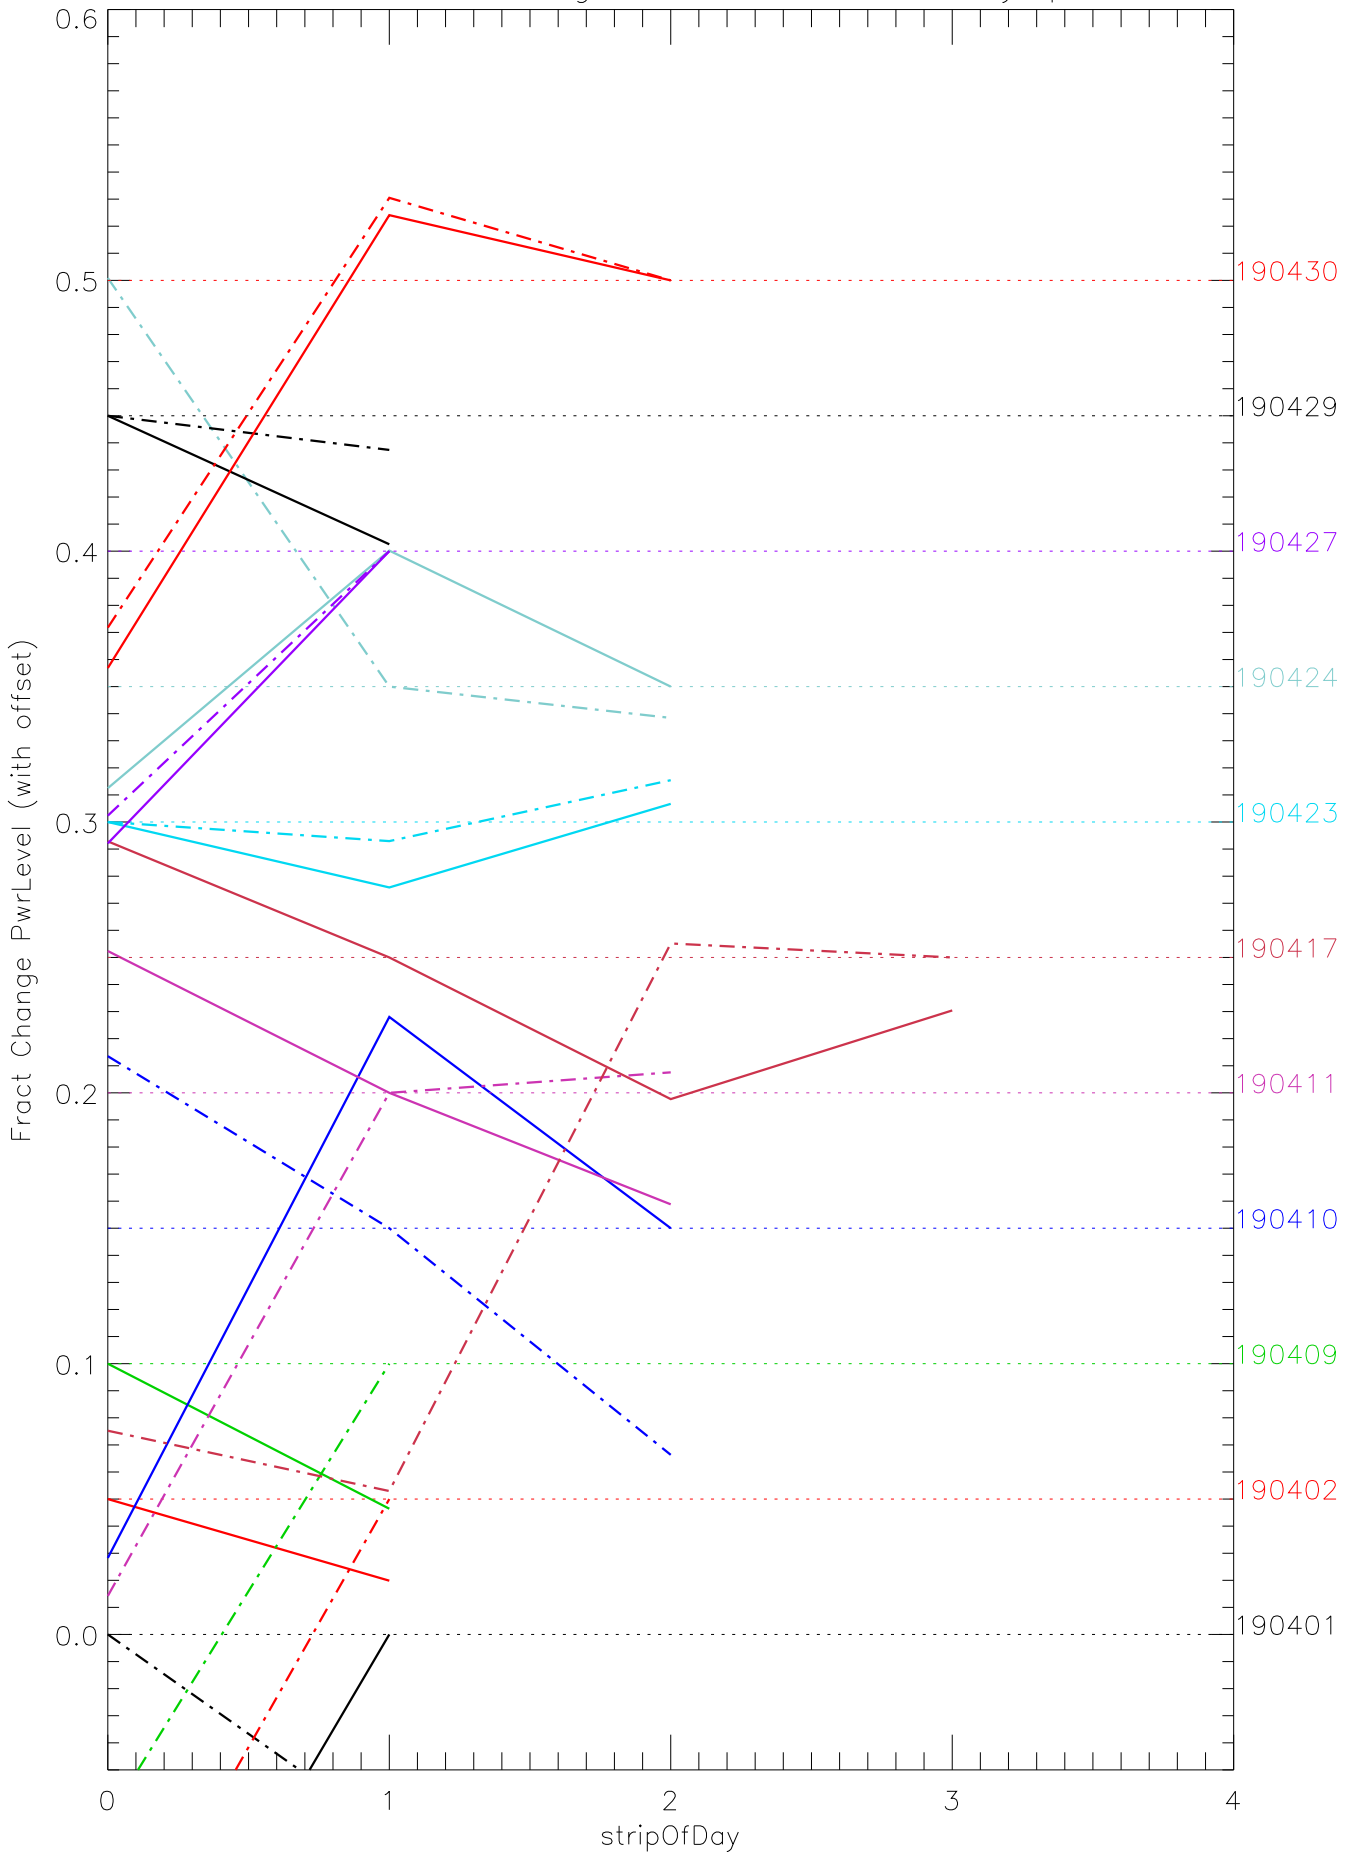

a2048 fractional change PwrLevel for each day. pixel:0

a2048 fractional change PwrLevel for each day. pixel:1

a2048 fractional change PwrLevel for each day. pixel:2

a2048 fractional change PwrLevel for each day. pixel:3

a2048 fractional change PwrLevel for each day. pixel:4

a2048 fractional change PwrLevel for each day. pixel:5

a2048 fractional change PwrLevel for each day. pixel:6