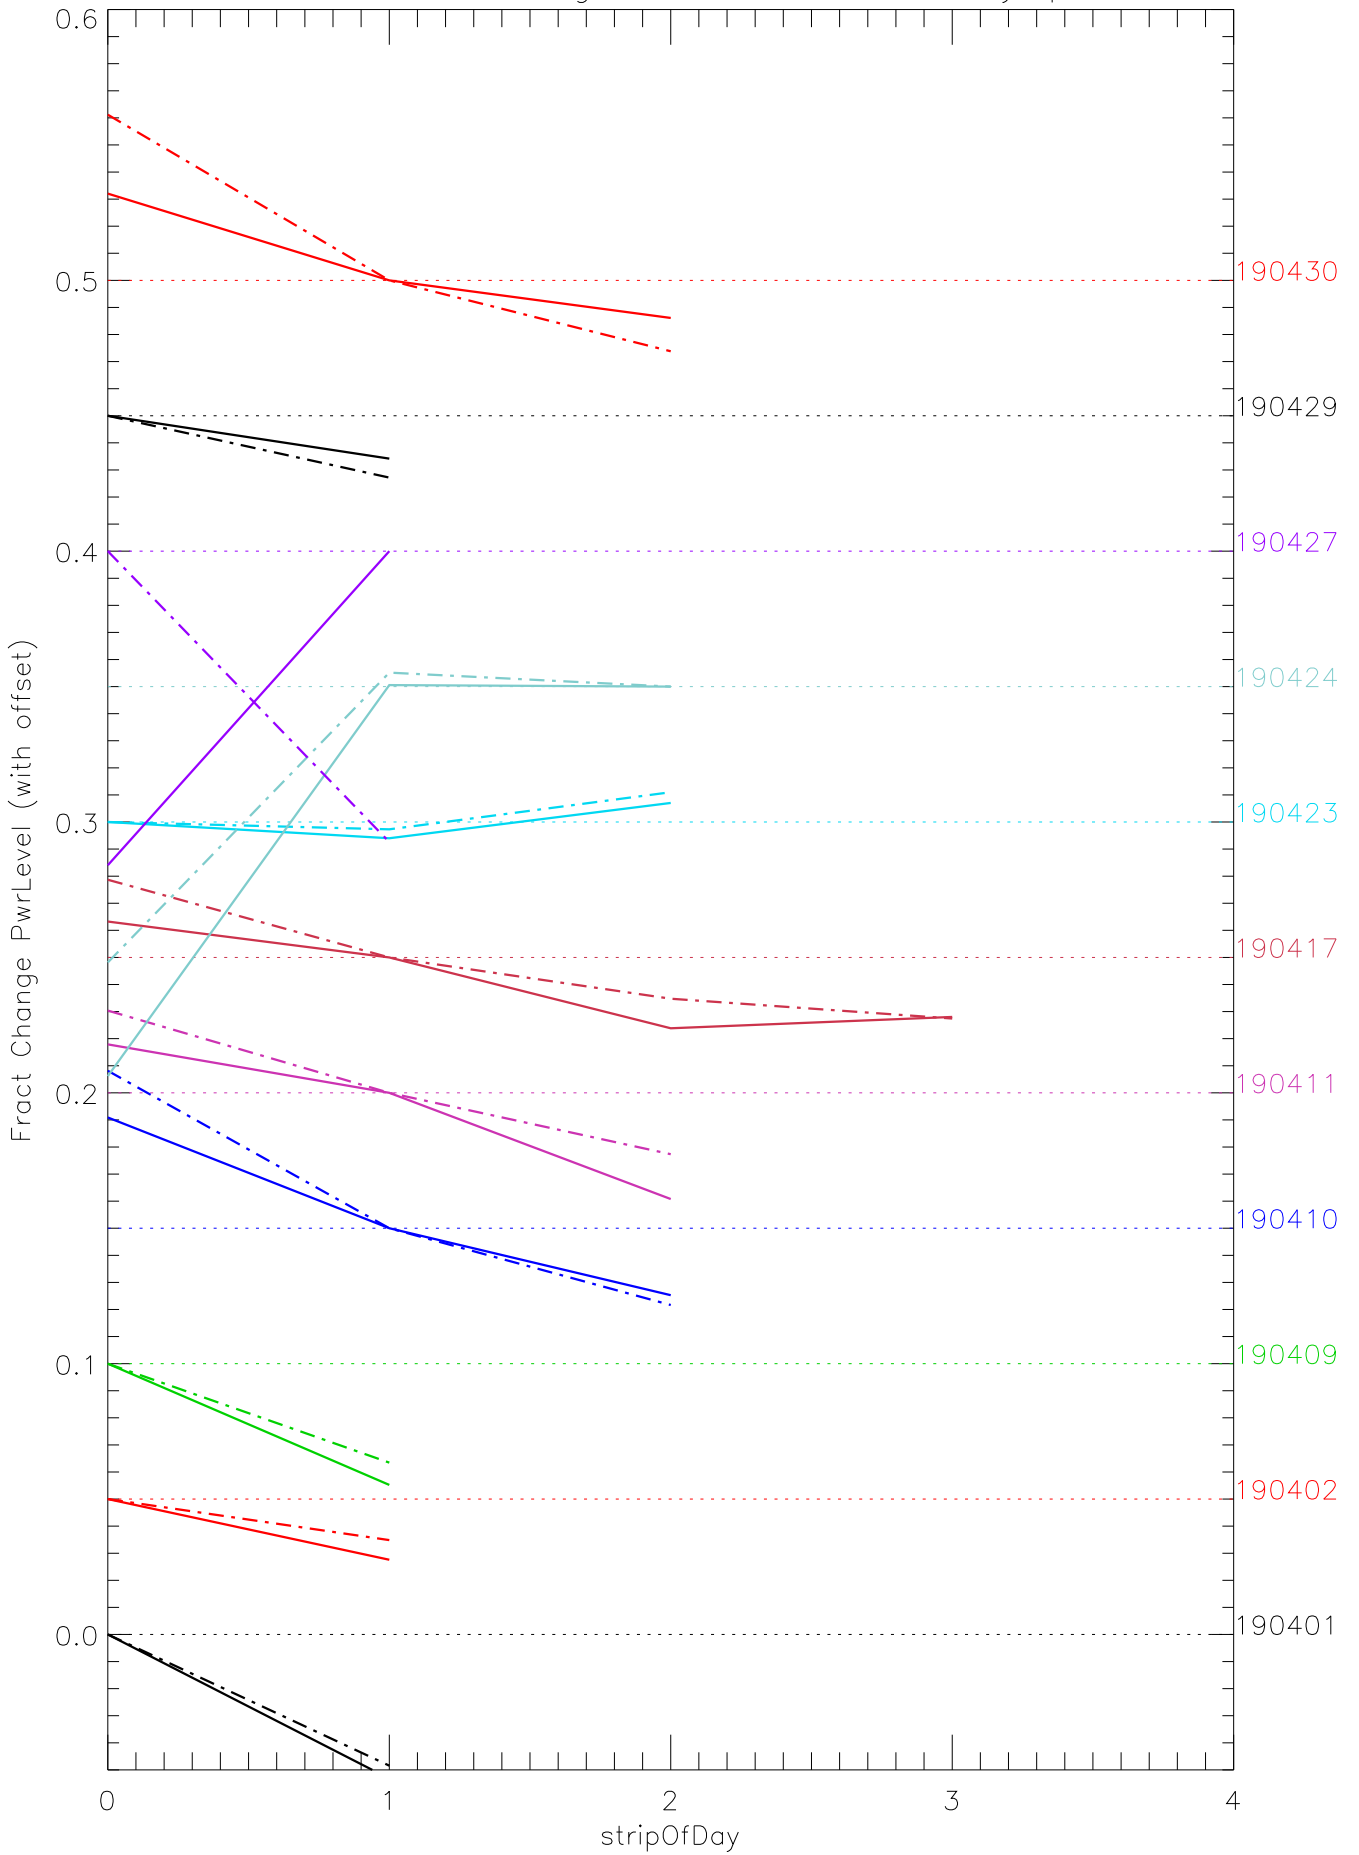

a2048 fractional change PwrLevel for each day. pixel:0

a2048 fractional change PwrLevel for each day. pixel:1

a2048 fractional change PwrLevel for each day. pixel:2

a2048 fractional change PwrLevel for each day. pixel:3

a2048 fractional change PwrLevel for each day. pixel:4

a2048 fractional change PwrLevel for each day. pixel:5

a2048 fractional change PwrLevel for each day. pixel:6