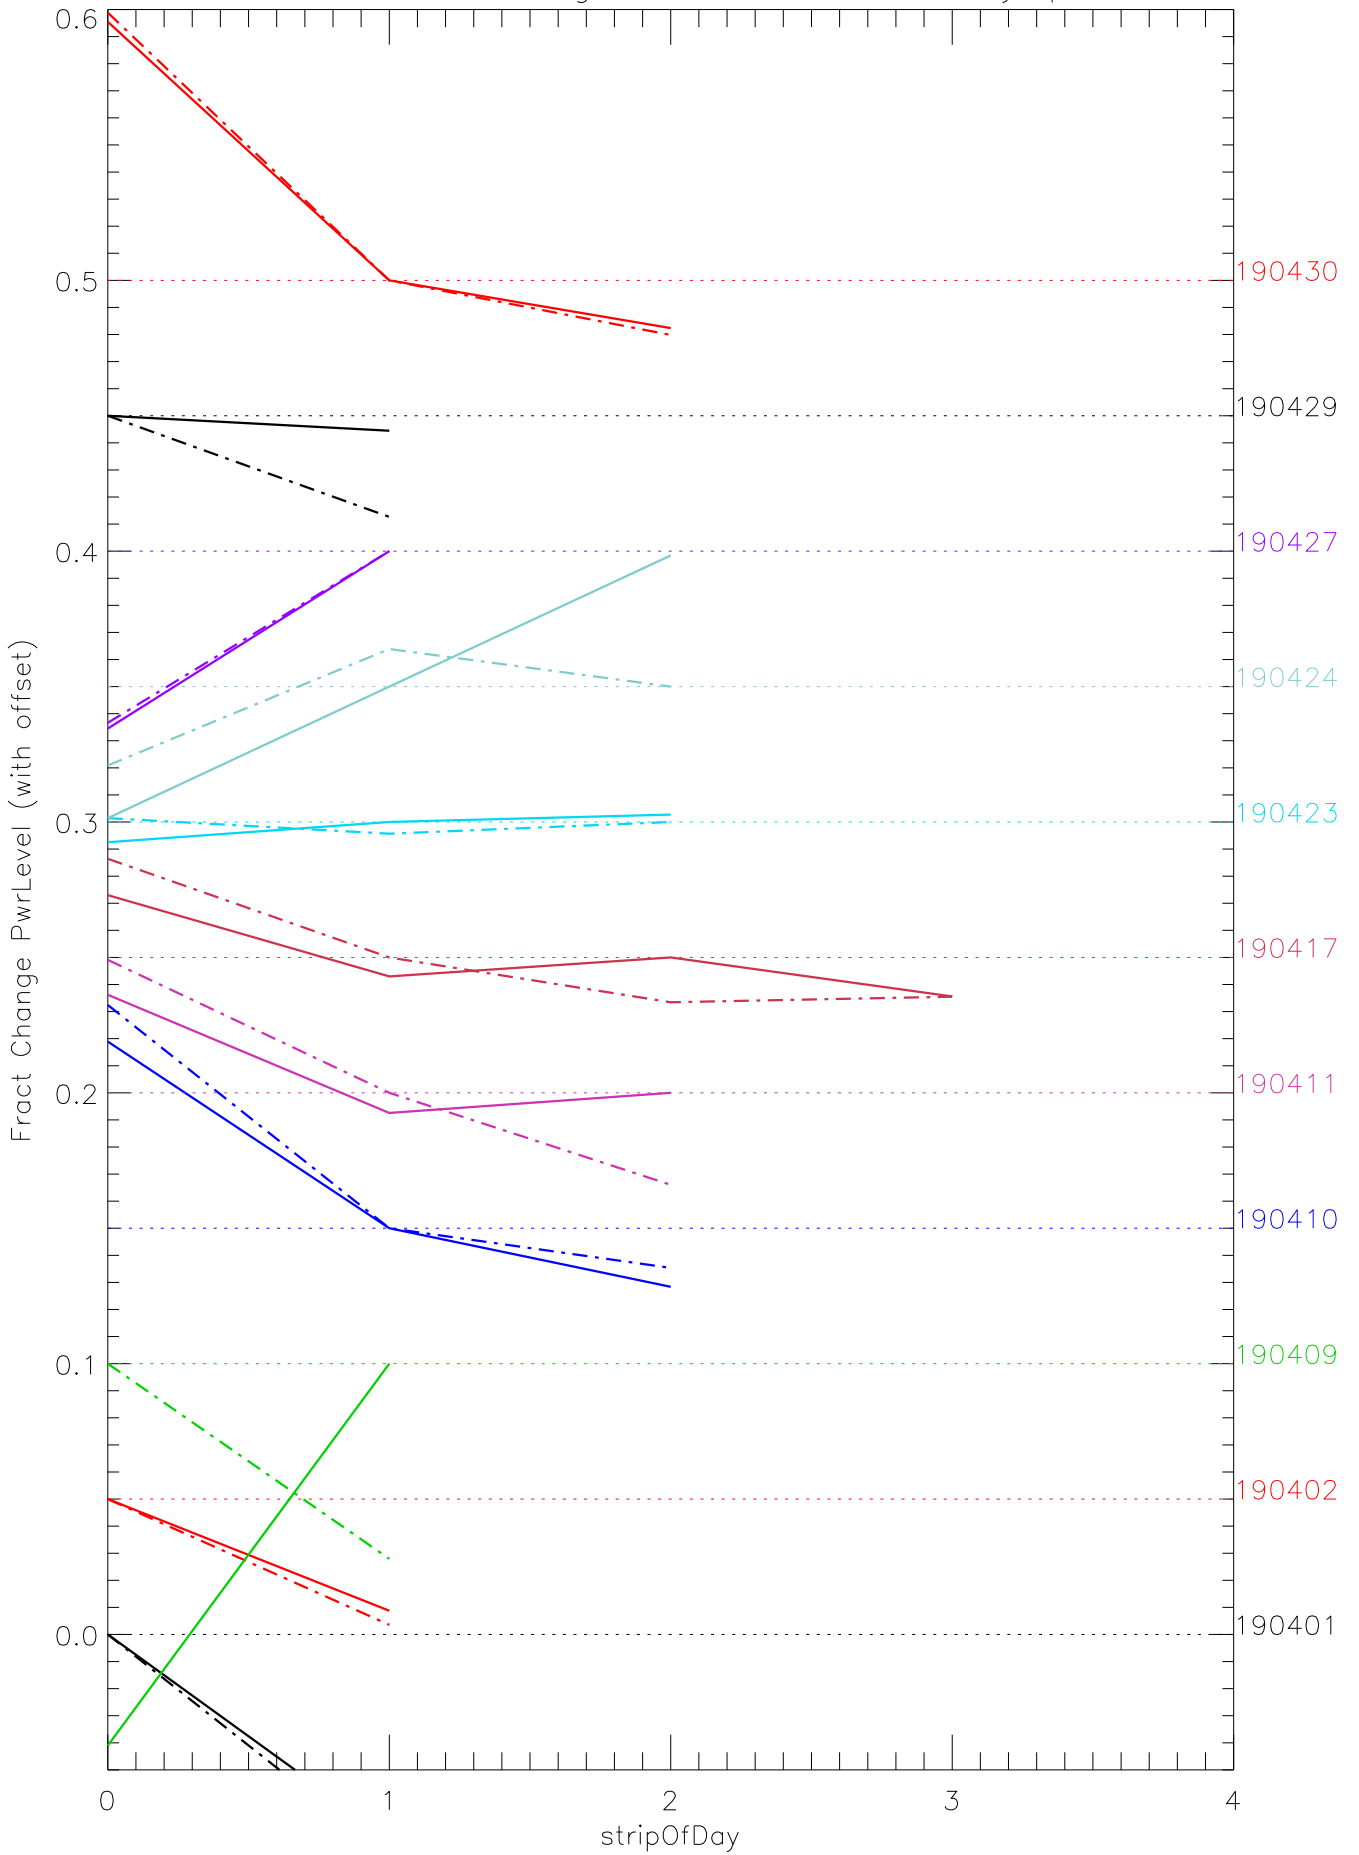

a2048 fractional change PwrLevel for each day. pixel:0

a2048 fractional change PwrLevel for each day. pixel:1

a2048 fractional change PwrLevel for each day. pixel:2

a2048 fractional change PwrLevel for each day. pixel:3

a2048 fractional change PwrLevel for each day. pixel:4

a2048 fractional change PwrLevel for each day. pixel:5

a2048 fractional change PwrLevel for each day. pixel:6