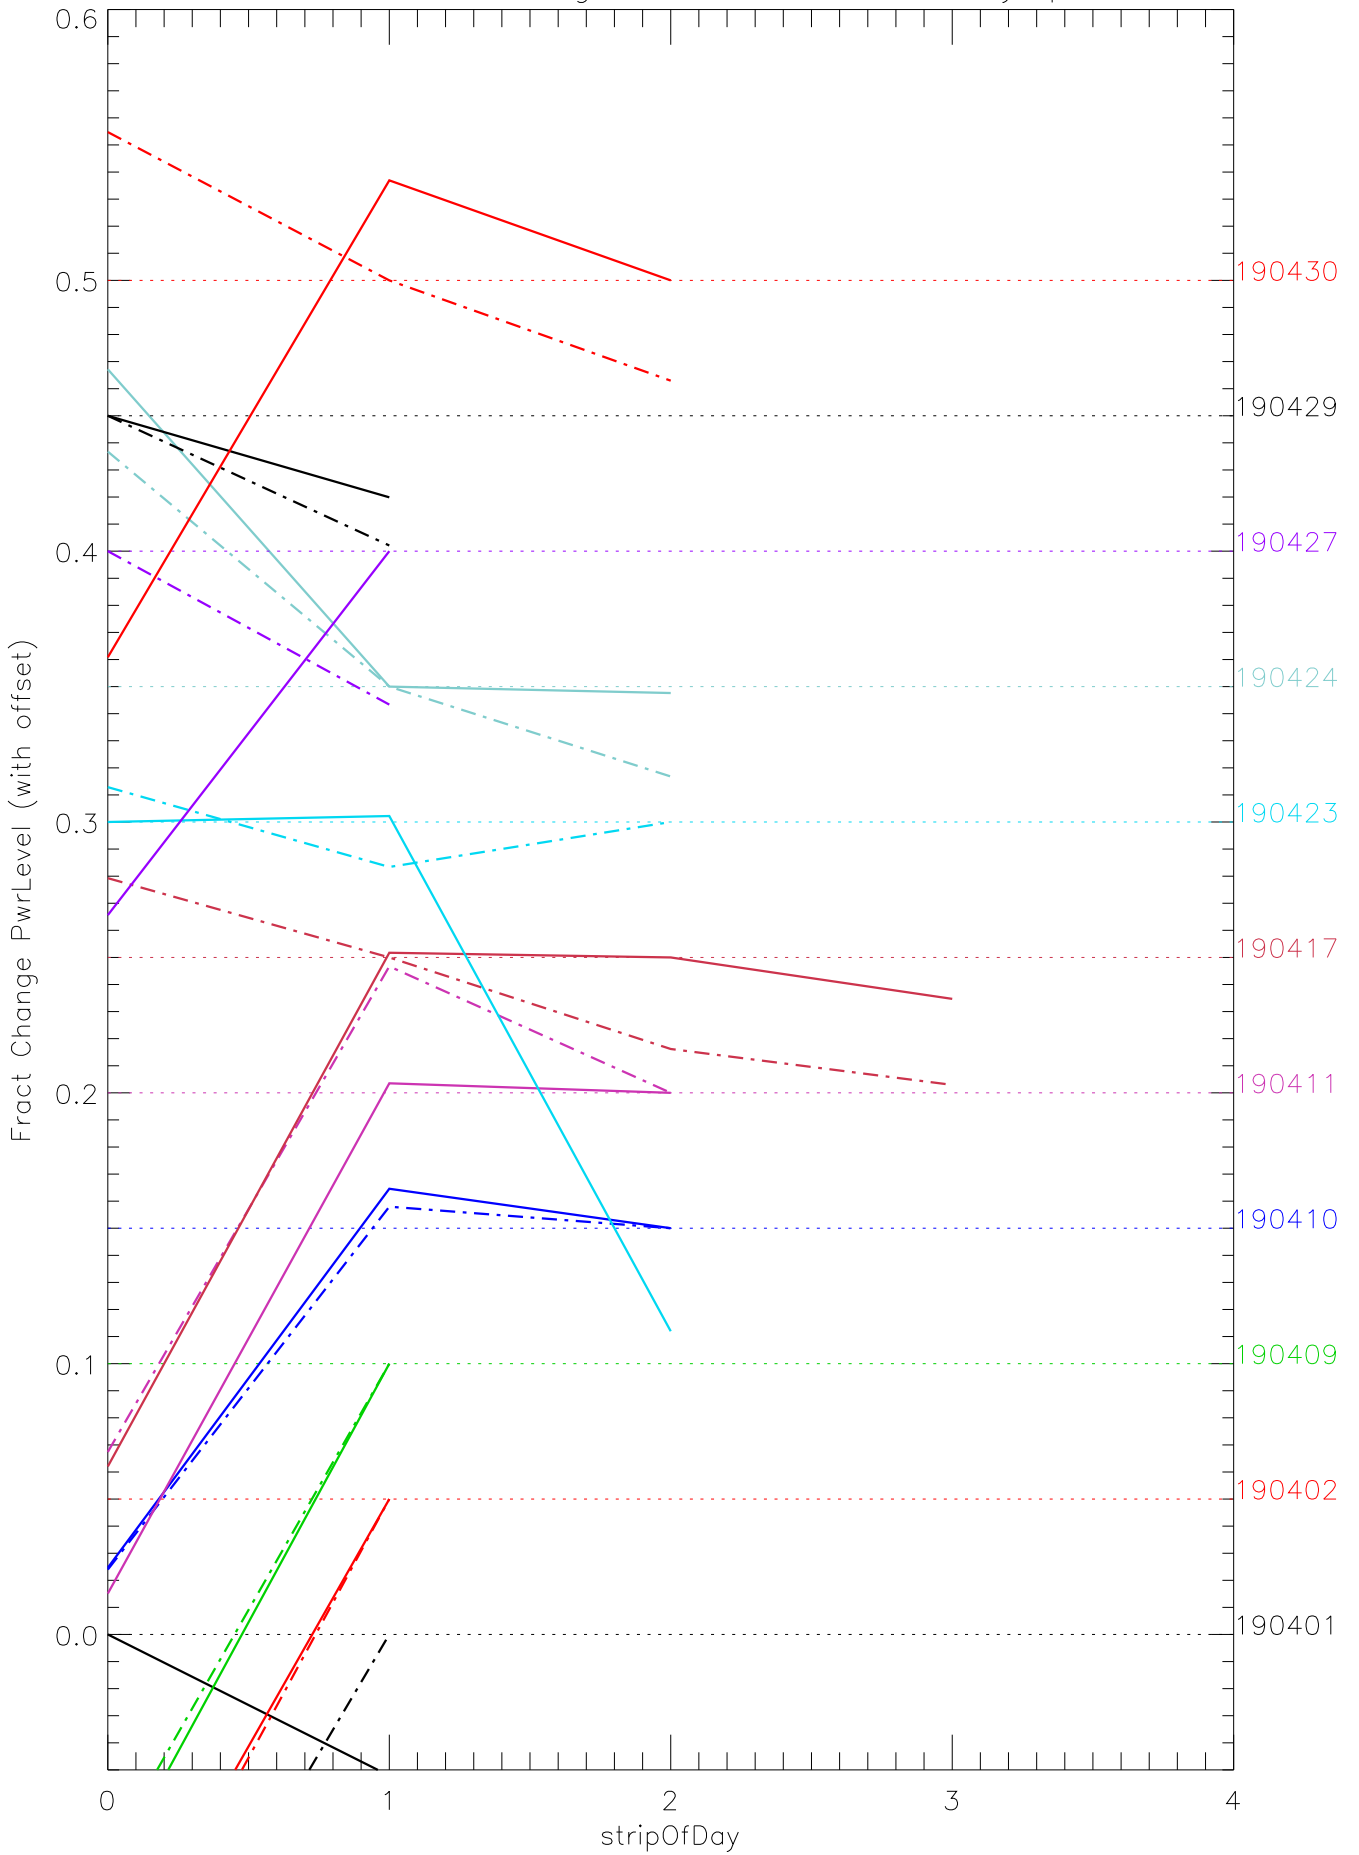

a2048 fractional change PwrLevel for each day. pixel:0

a2048 fractional change PwrLevel for each day. pixel:1

a2048 fractional change PwrLevel for each day. pixel:2

a2048 fractional change PwrLevel for each day. pixel:3

a2048 fractional change PwrLevel for each day. pixel:4

a2048 fractional change PwrLevel for each day. pixel:5

a2048 fractional change PwrLevel for each day. pixel:6