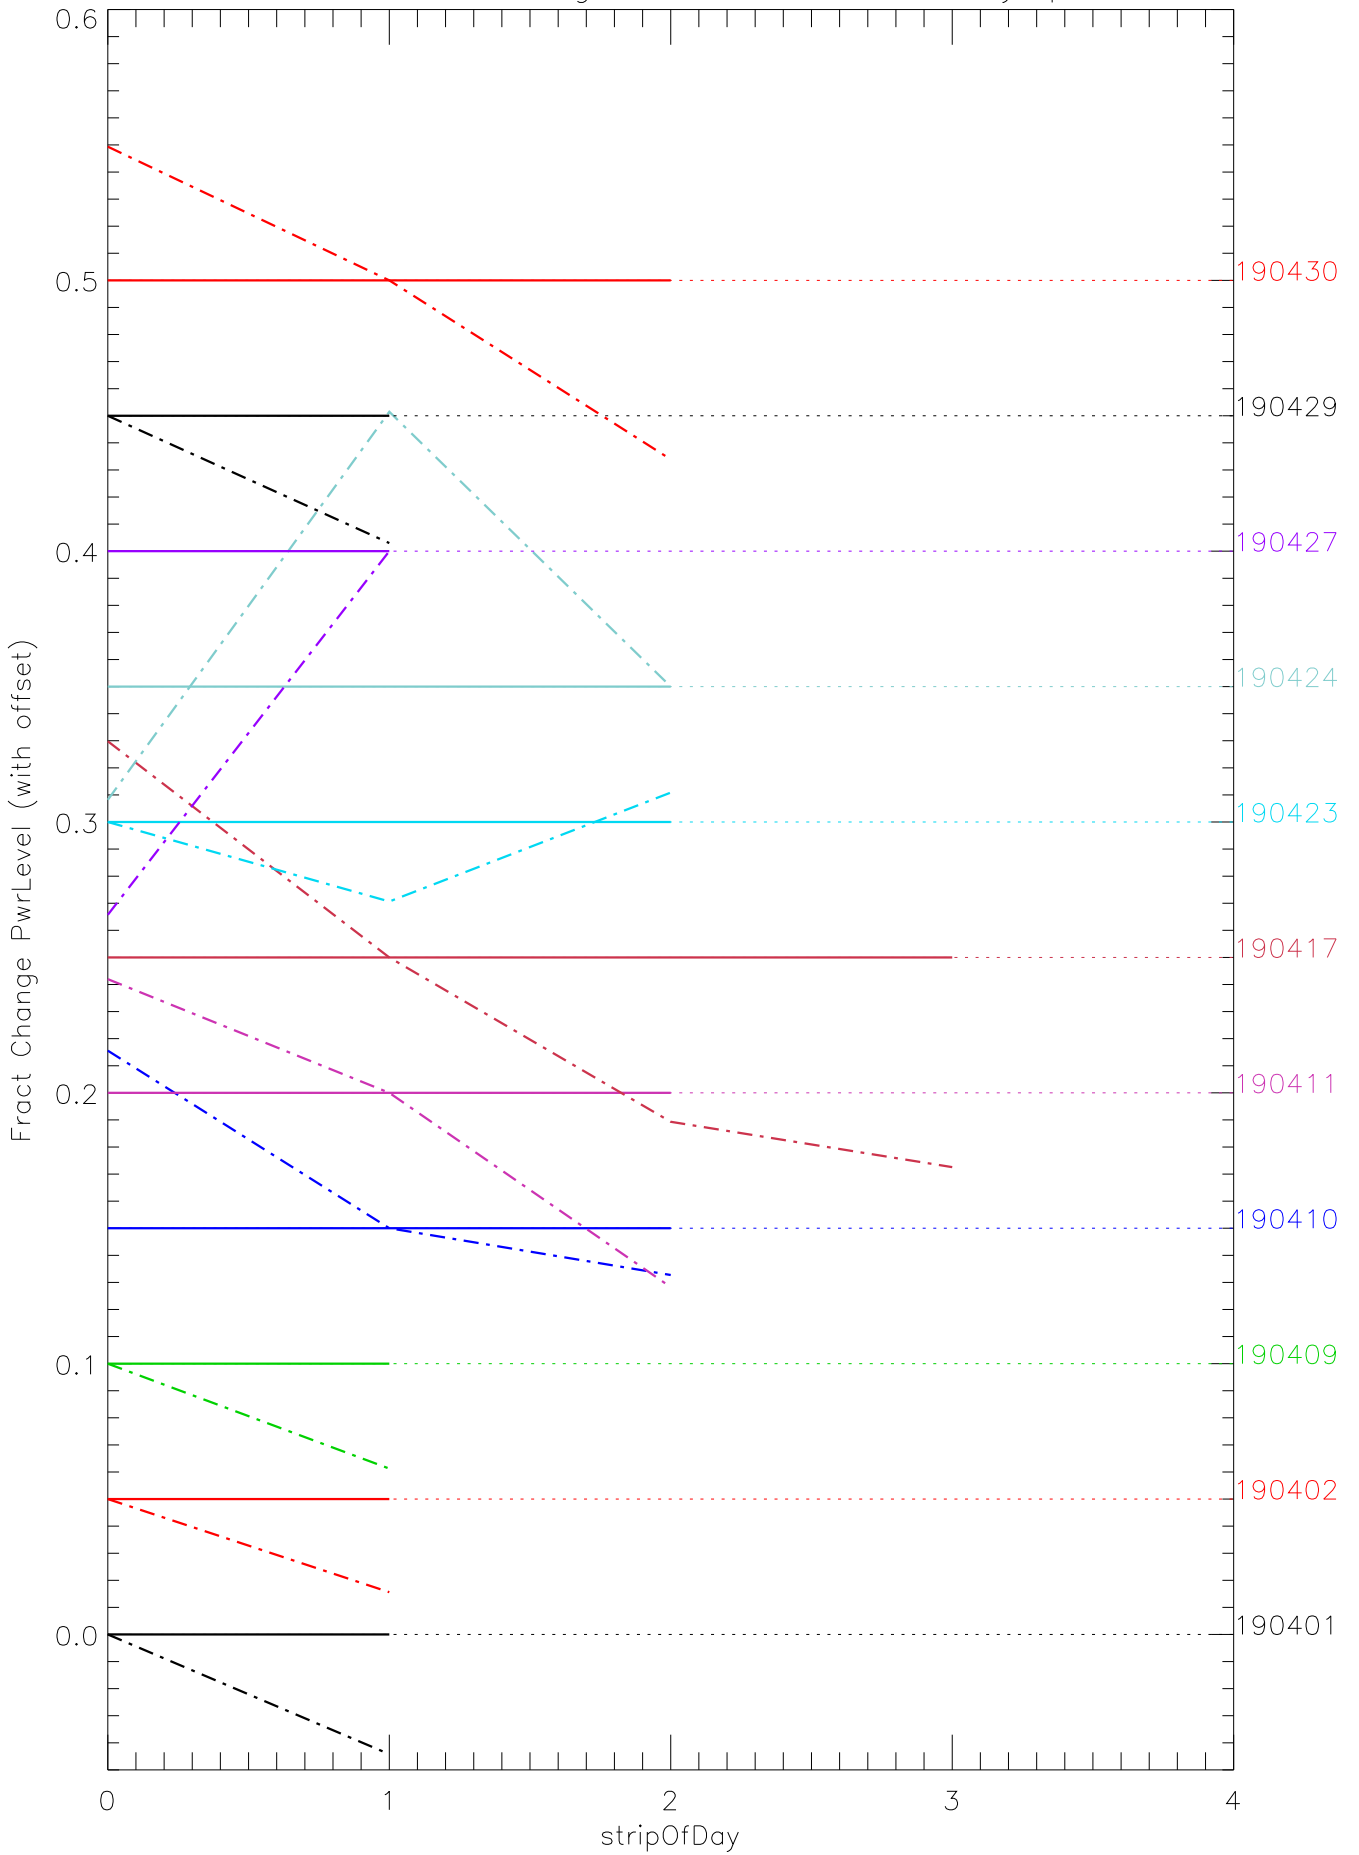

a2048 fractional change PwrLevel for each day. pixel:0

a2048 fractional change PwrLevel for each day. pixel:1

a2048 fractional change PwrLevel for each day. pixel:2

a2048 fractional change PwrLevel for each day. pixel:3

a2048 fractional change PwrLevel for each day. pixel:4

a2048 fractional change PwrLevel for each day. pixel:5

a2048 fractional change PwrLevel for each day. pixel:6