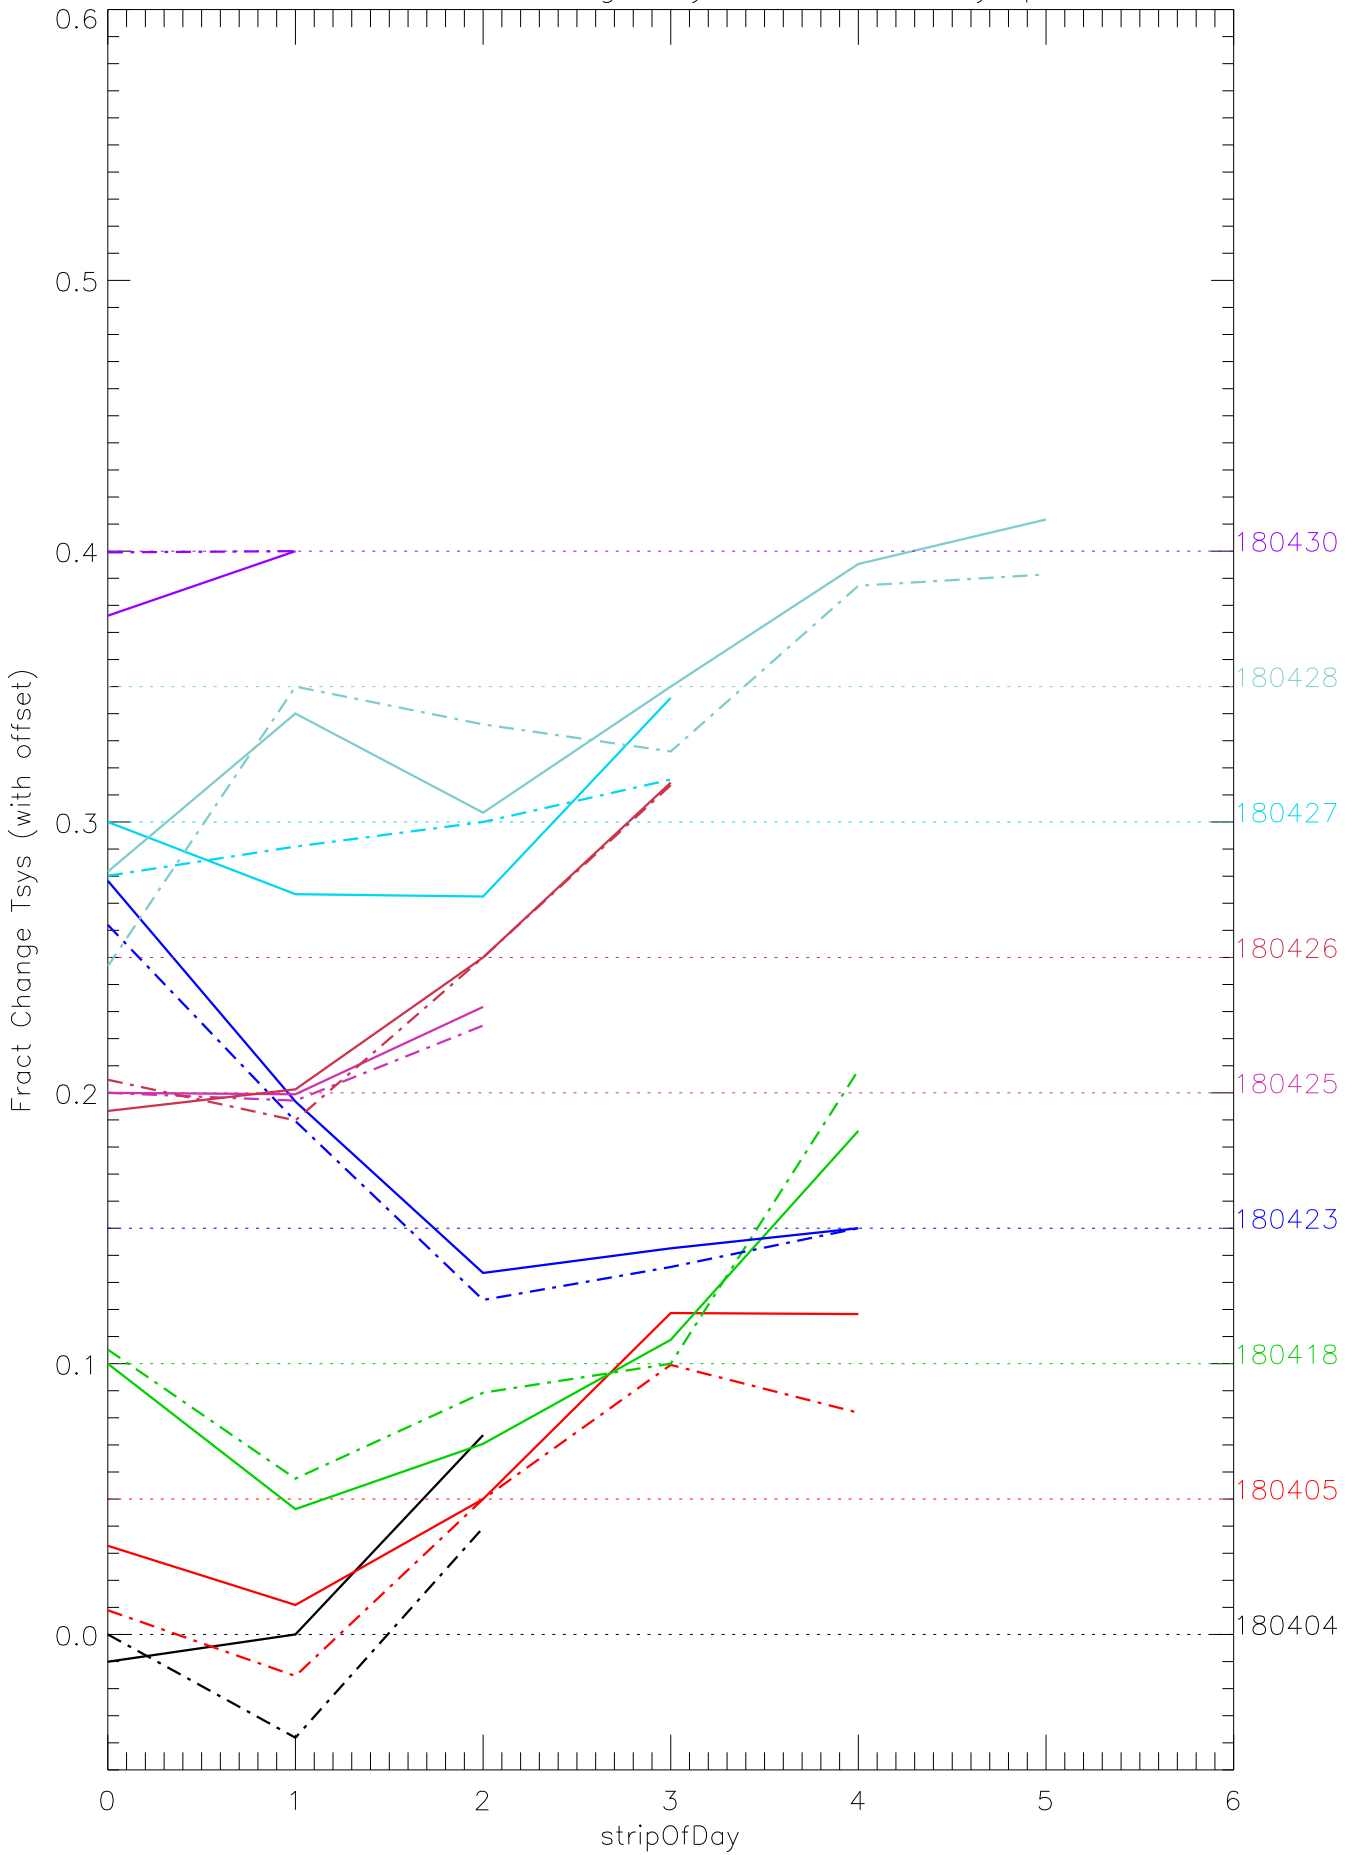

a2048 fractional change TsysK for each day. pixel:0

a2048 fractional change TsysK for each day. pixel:1

a2048 fractional change TsysK for each day. pixel:3

a2048 fractional change TsysK for each day. pixel:4

a2048 fractional change TsysK for each day. pixel:5

a2048 fractional change TsysK for each day. pixel:6