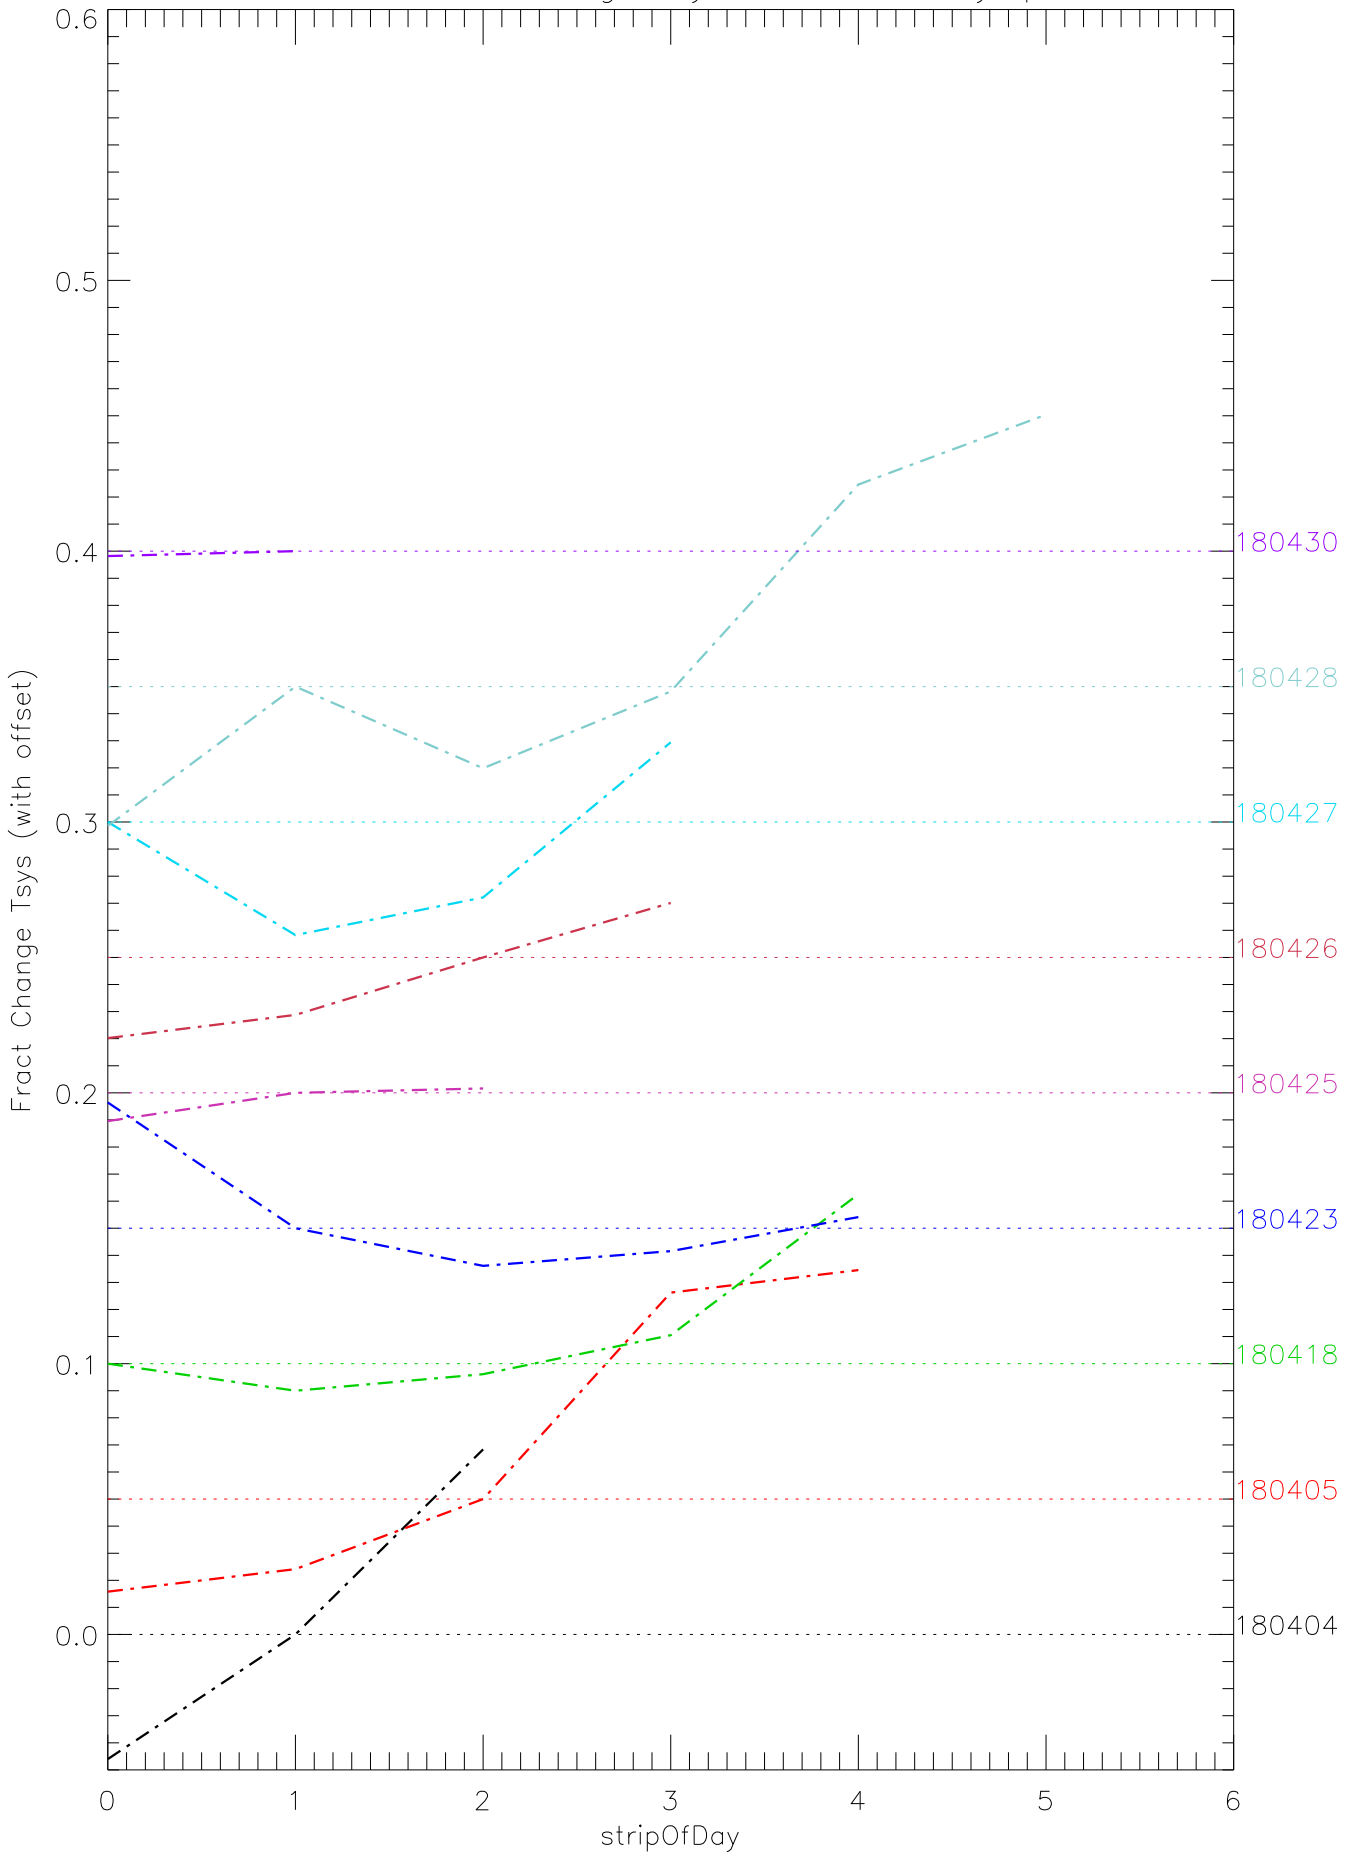

a2048 fractional change TsysK for each day. pixel:0

a2048 fractional change TsysK for each day. pixel:1

a2048 fractional change TsysK for each day. pixel:3

a2048 fractional change TsysK for each day. pixel:4

a2048 fractional change TsysK for each day. pixel:5

a2048 fractional change TsysK for each day. pixel:6