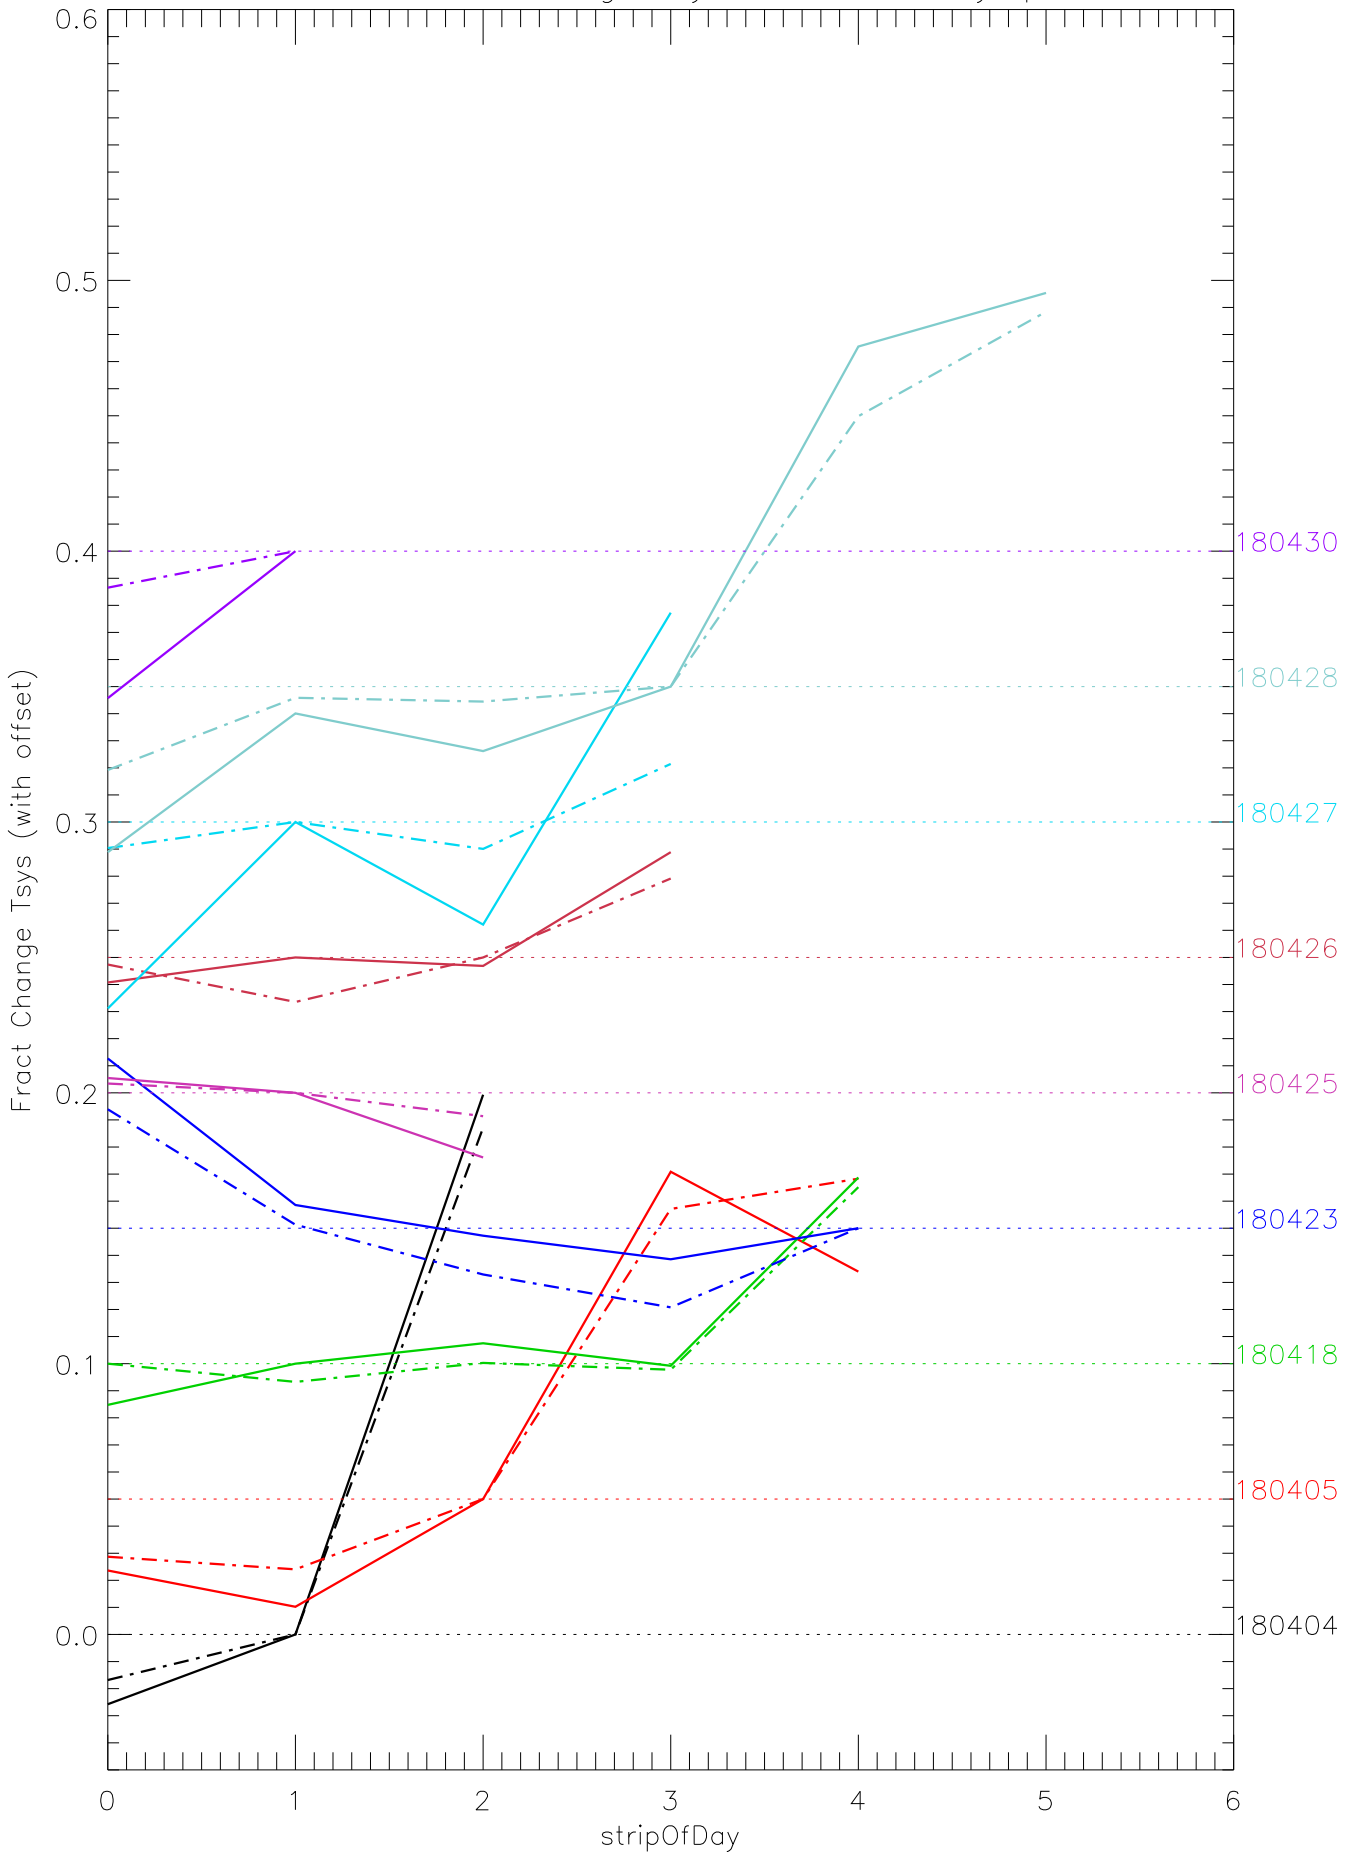

a2048 fractional change TsysK for each day. pixel:0

a2048 fractional change TsysK for each day. pixel:1

a2048 fractional change TsysK for each day. pixel:3

a2048 fractional change TsysK for each day. pixel:4

a2048 fractional change TsysK for each day. pixel:5

a2048 fractional change TsysK for each day. pixel:6