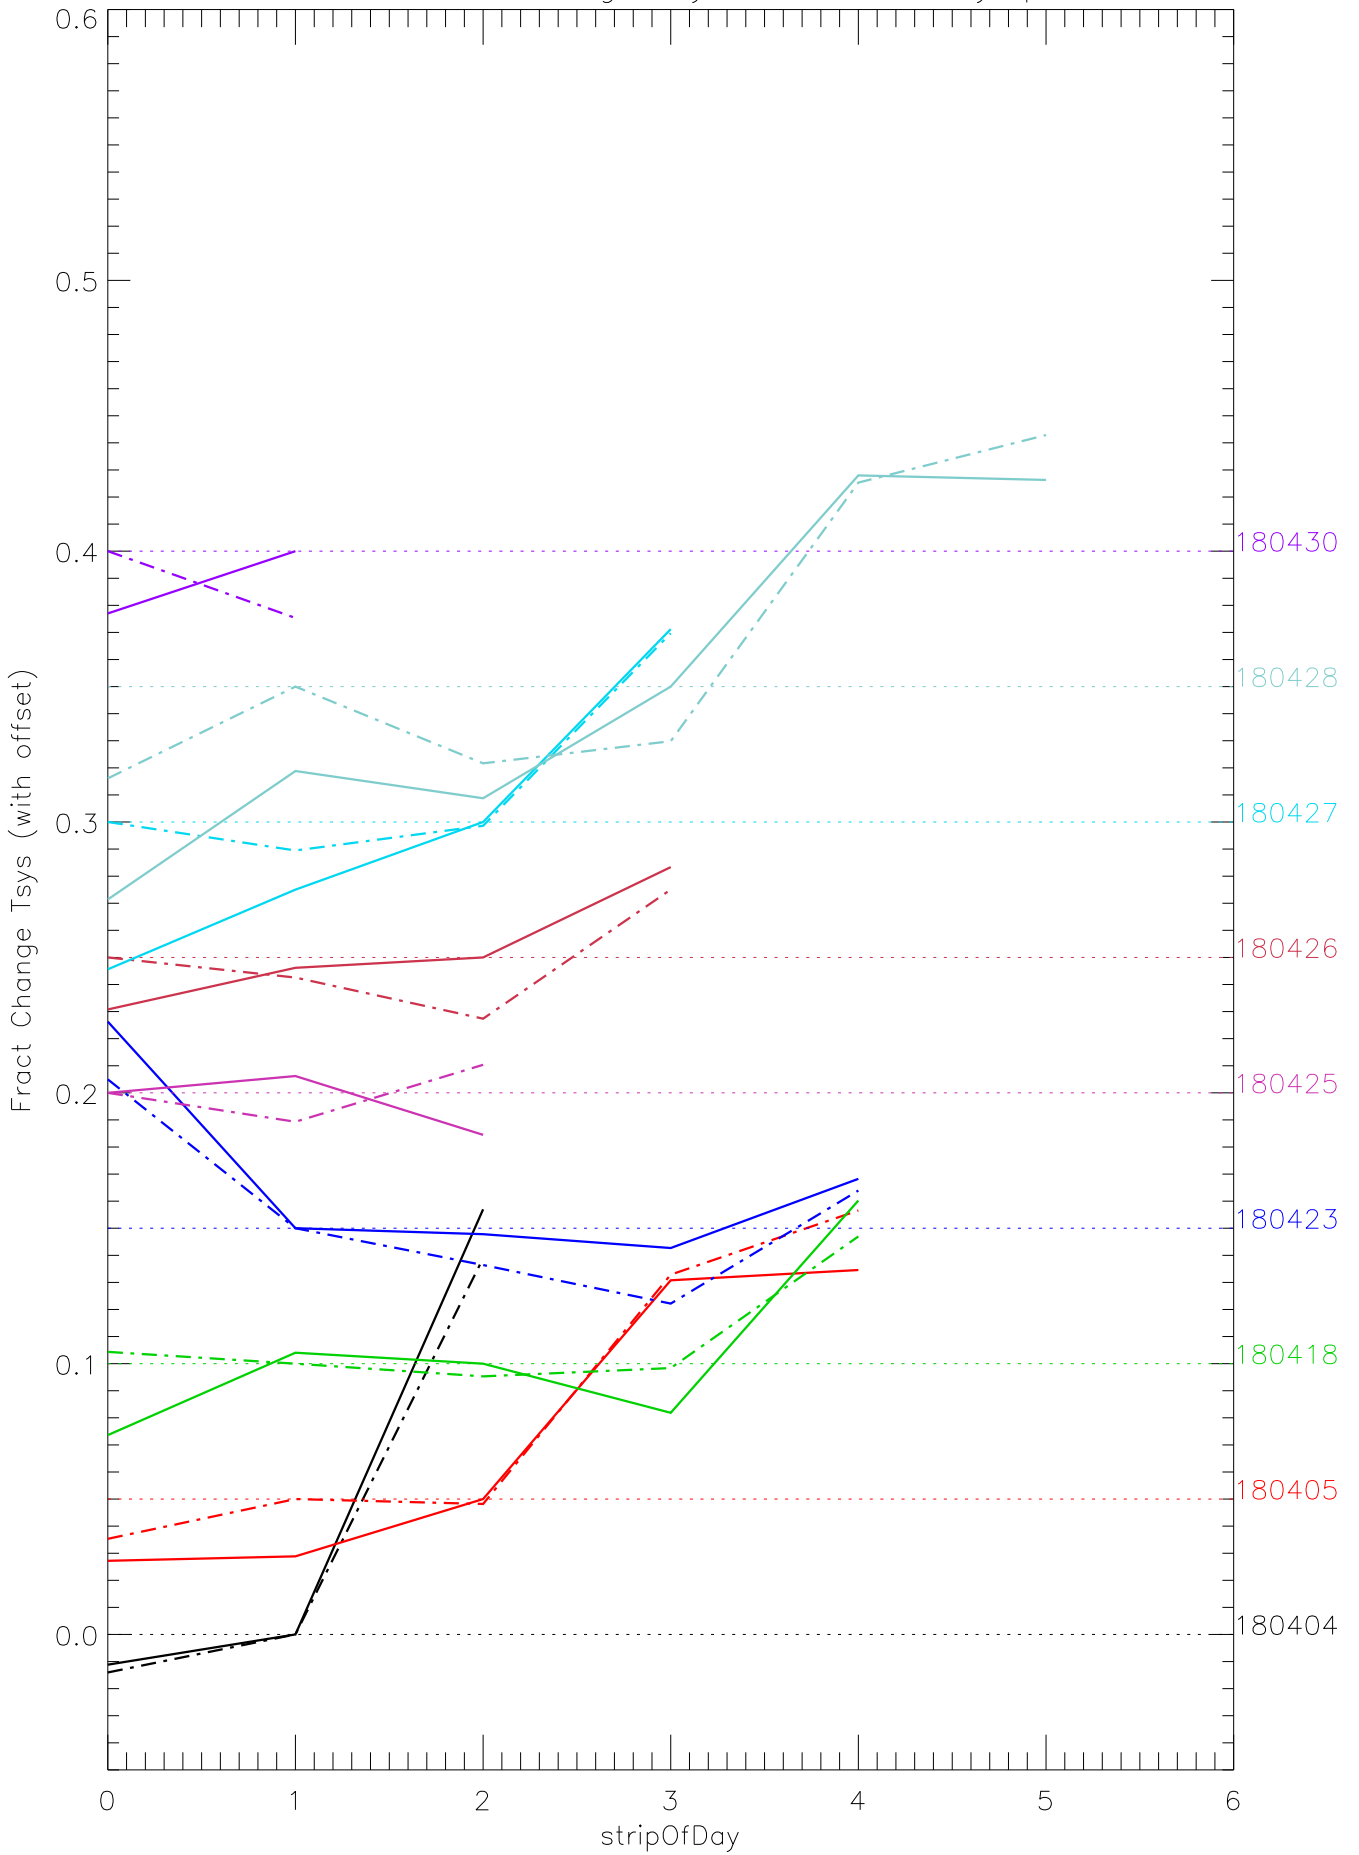

a2048 fractional change TsysK for each day. pixel:0

a2048 fractional change TsysK for each day. pixel:1

a2048 fractional change TsysK for each day. pixel:3

a2048 fractional change TsysK for each day. pixel:4

a2048 fractional change TsysK for each day. pixel:5

a2048 fractional change TsysK for each day. pixel:6