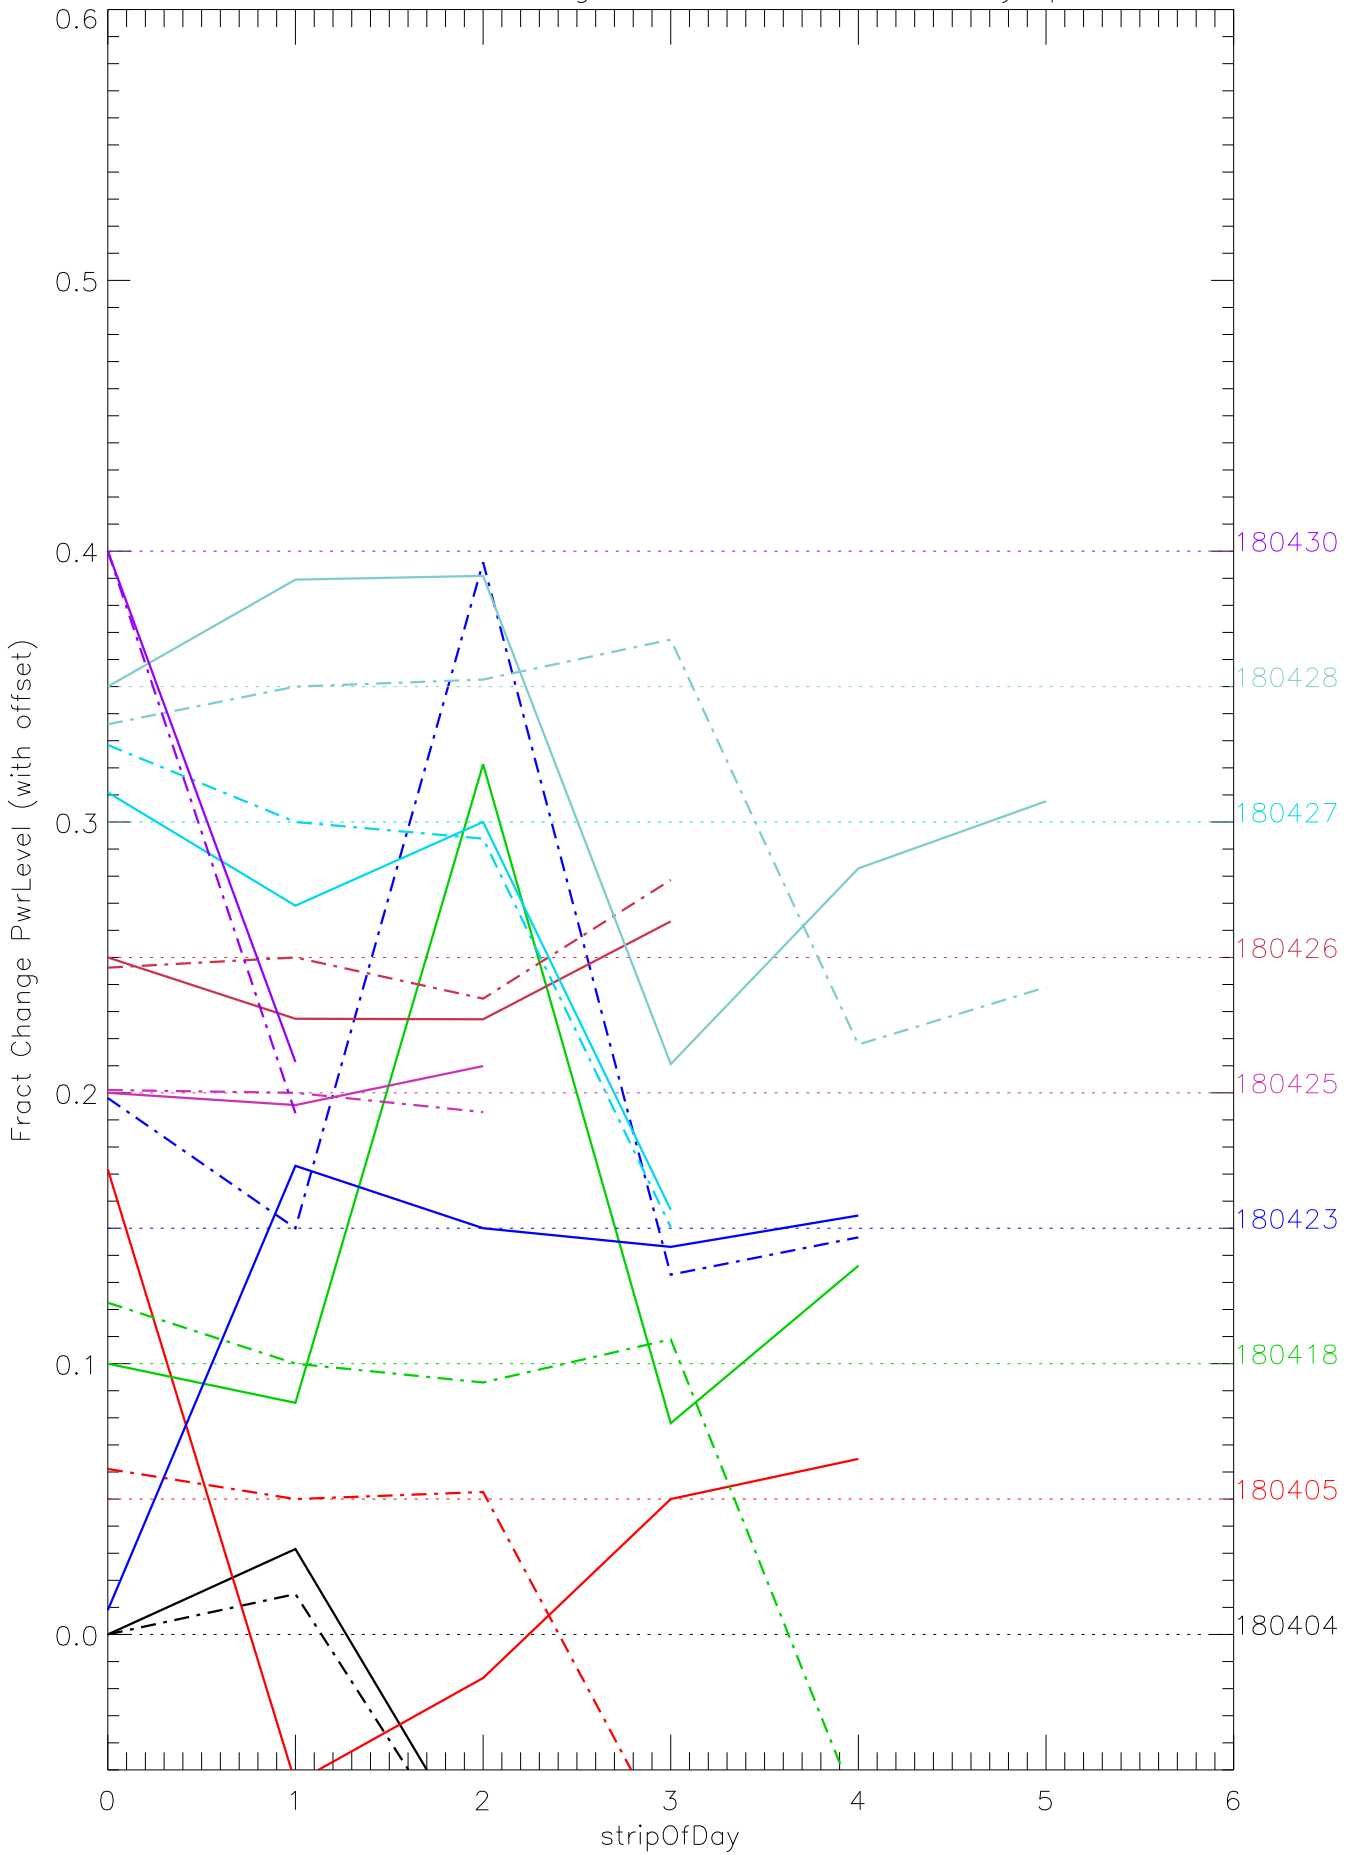

a2048 fractional change PwrLevel for each day. pixel:1

a2048 fractional change PwrLevel for each day. pixel:2

a2048 fractional change PwrLevel for each day. pixel:3

a2048 fractional change PwrLevel for each day. pixel:4

a2048 fractional change PwrLevel for each day. pixel:5

a2048 fractional change PwrLevel for each day. pixel:6