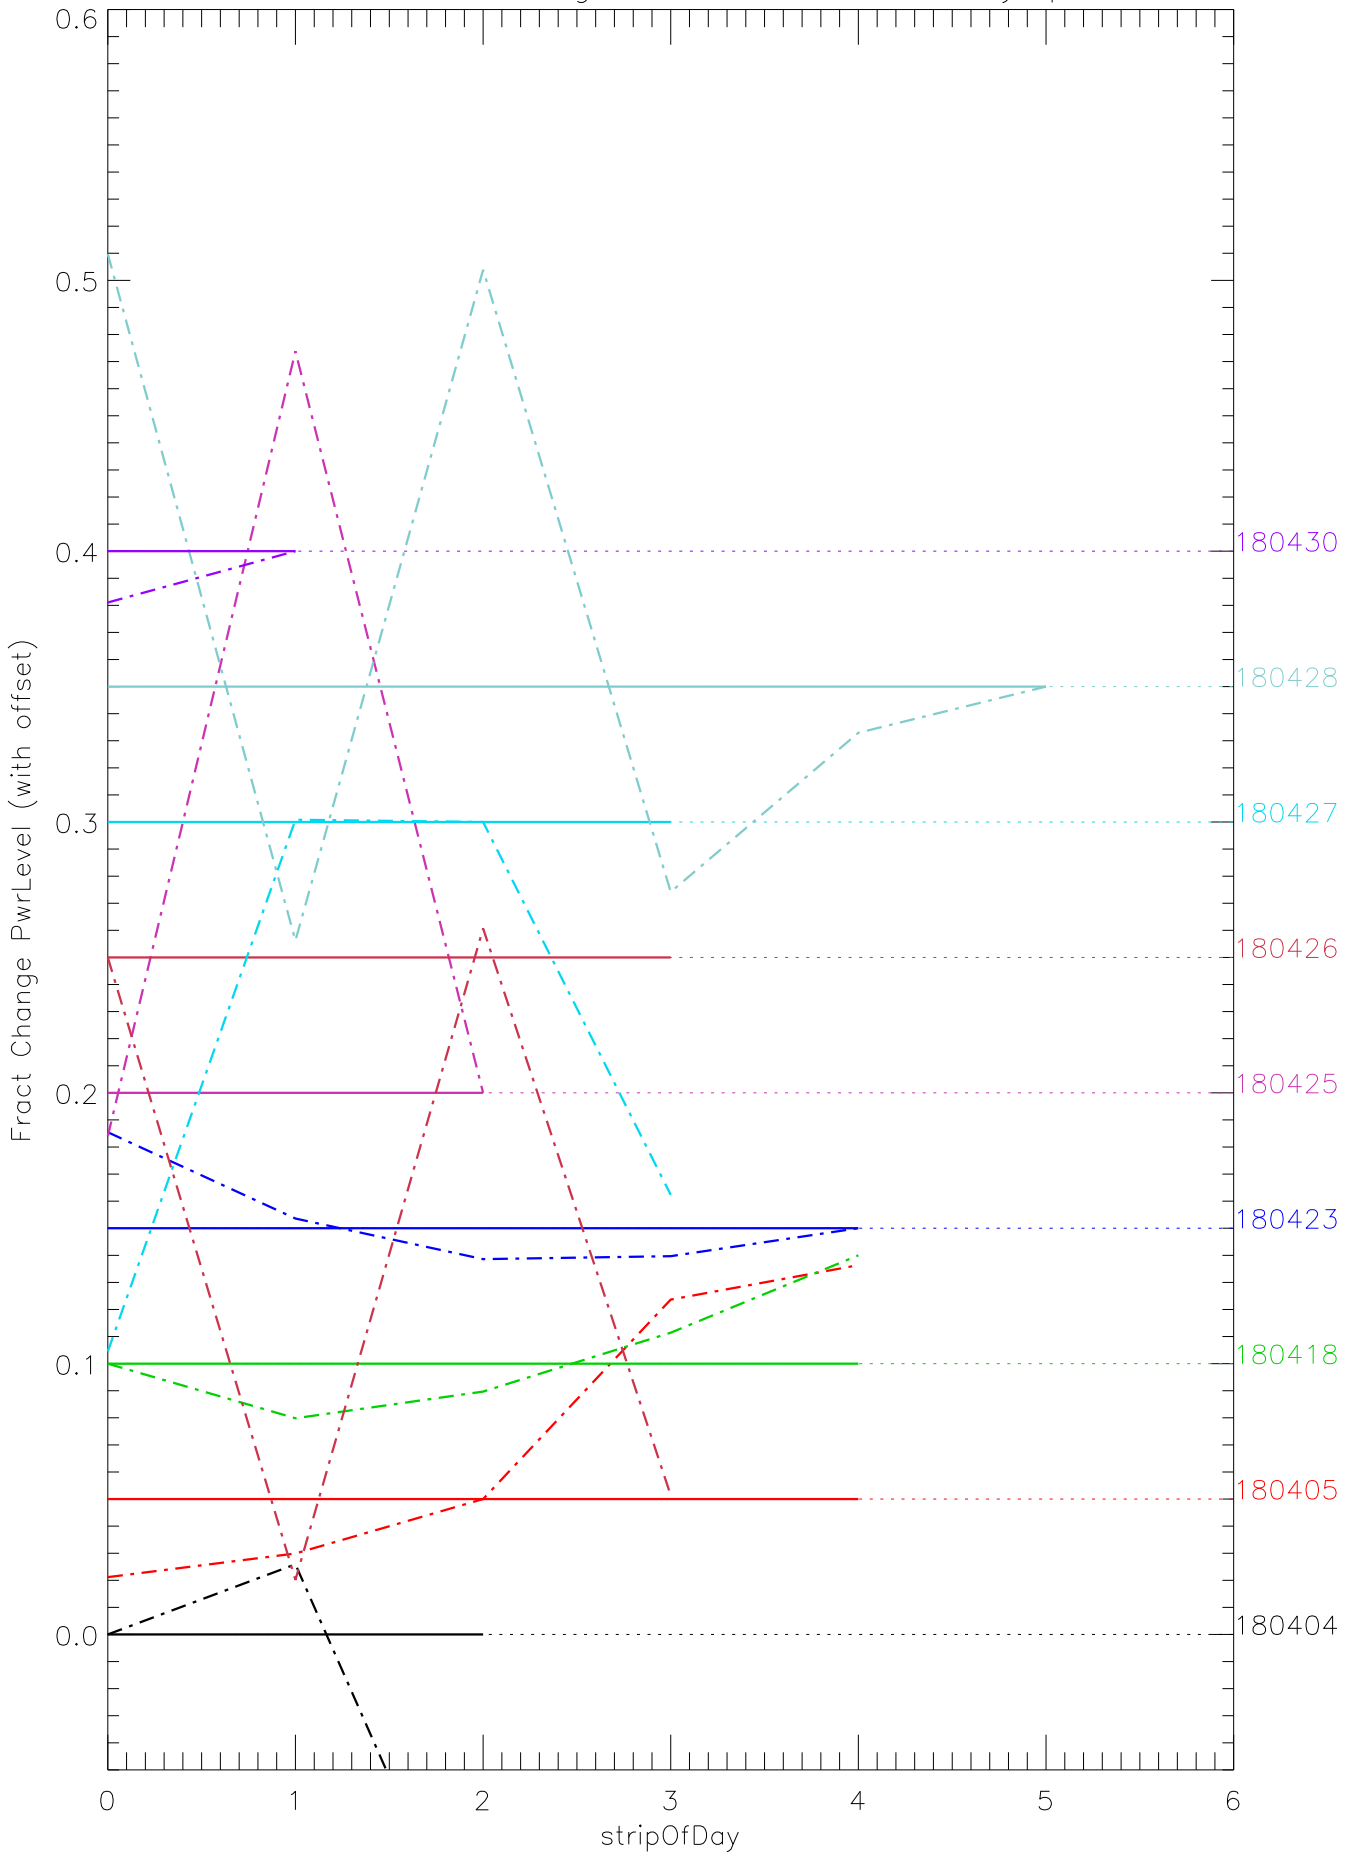

a2048 fractional change PwrLevel for each day. pixel:1

a2048 fractional change PwrLevel for each day. pixel:2

a2048 fractional change PwrLevel for each day. pixel:3

a2048 fractional change PwrLevel for each day. pixel:4

a2048 fractional change PwrLevel for each day. pixel:5

a2048 fractional change PwrLevel for each day. pixel:6