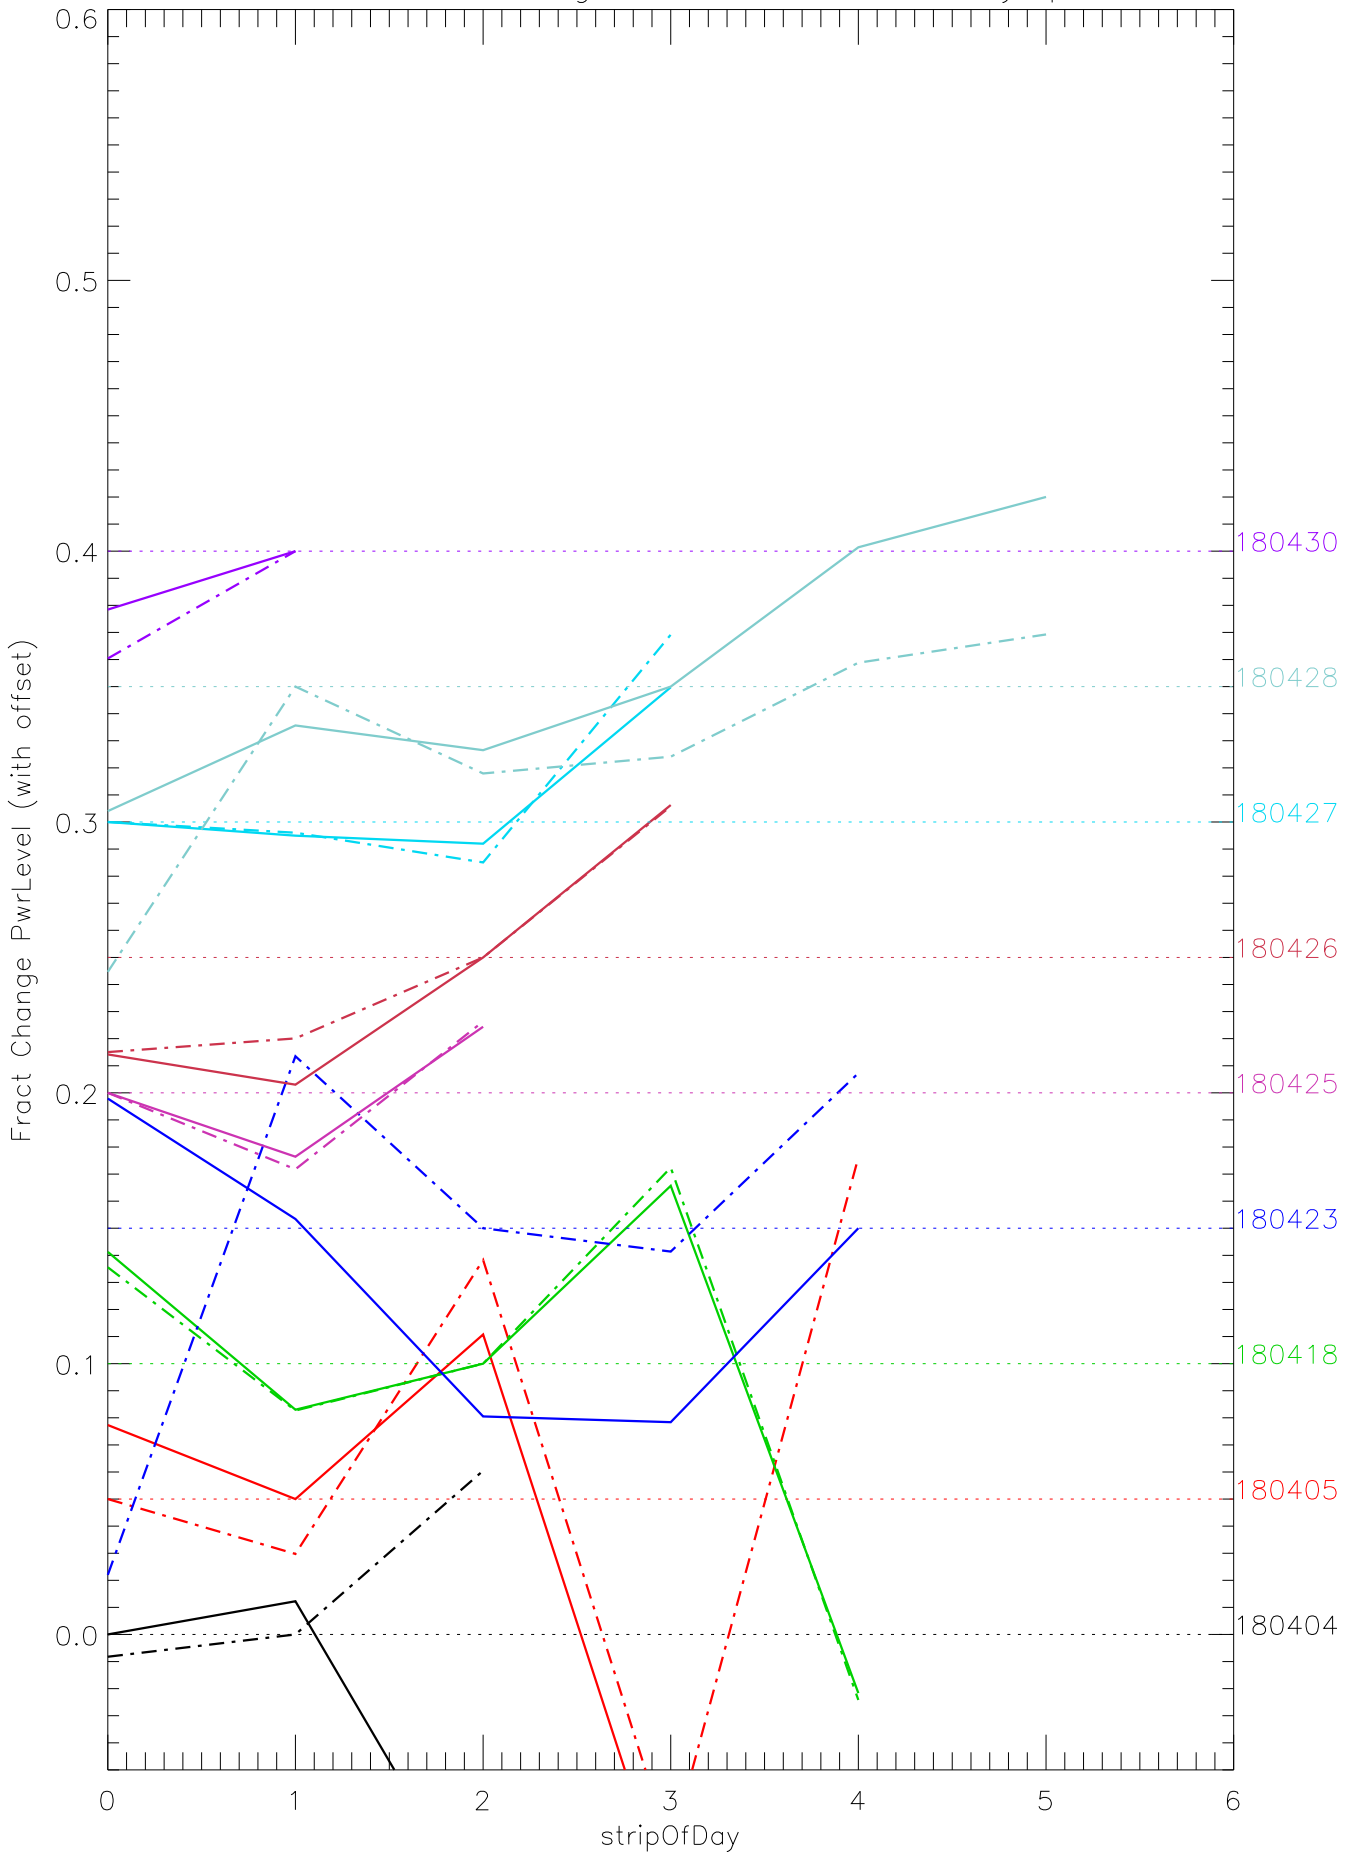

a2048 fractional change PwrLevel for each day. pixel:1

a2048 fractional change PwrLevel for each day. pixel:2

a2048 fractional change PwrLevel for each day. pixel:3

a2048 fractional change PwrLevel for each day. pixel:4

a2048 fractional change PwrLevel for each day. pixel:5

a2048 fractional change PwrLevel for each day. pixel:6