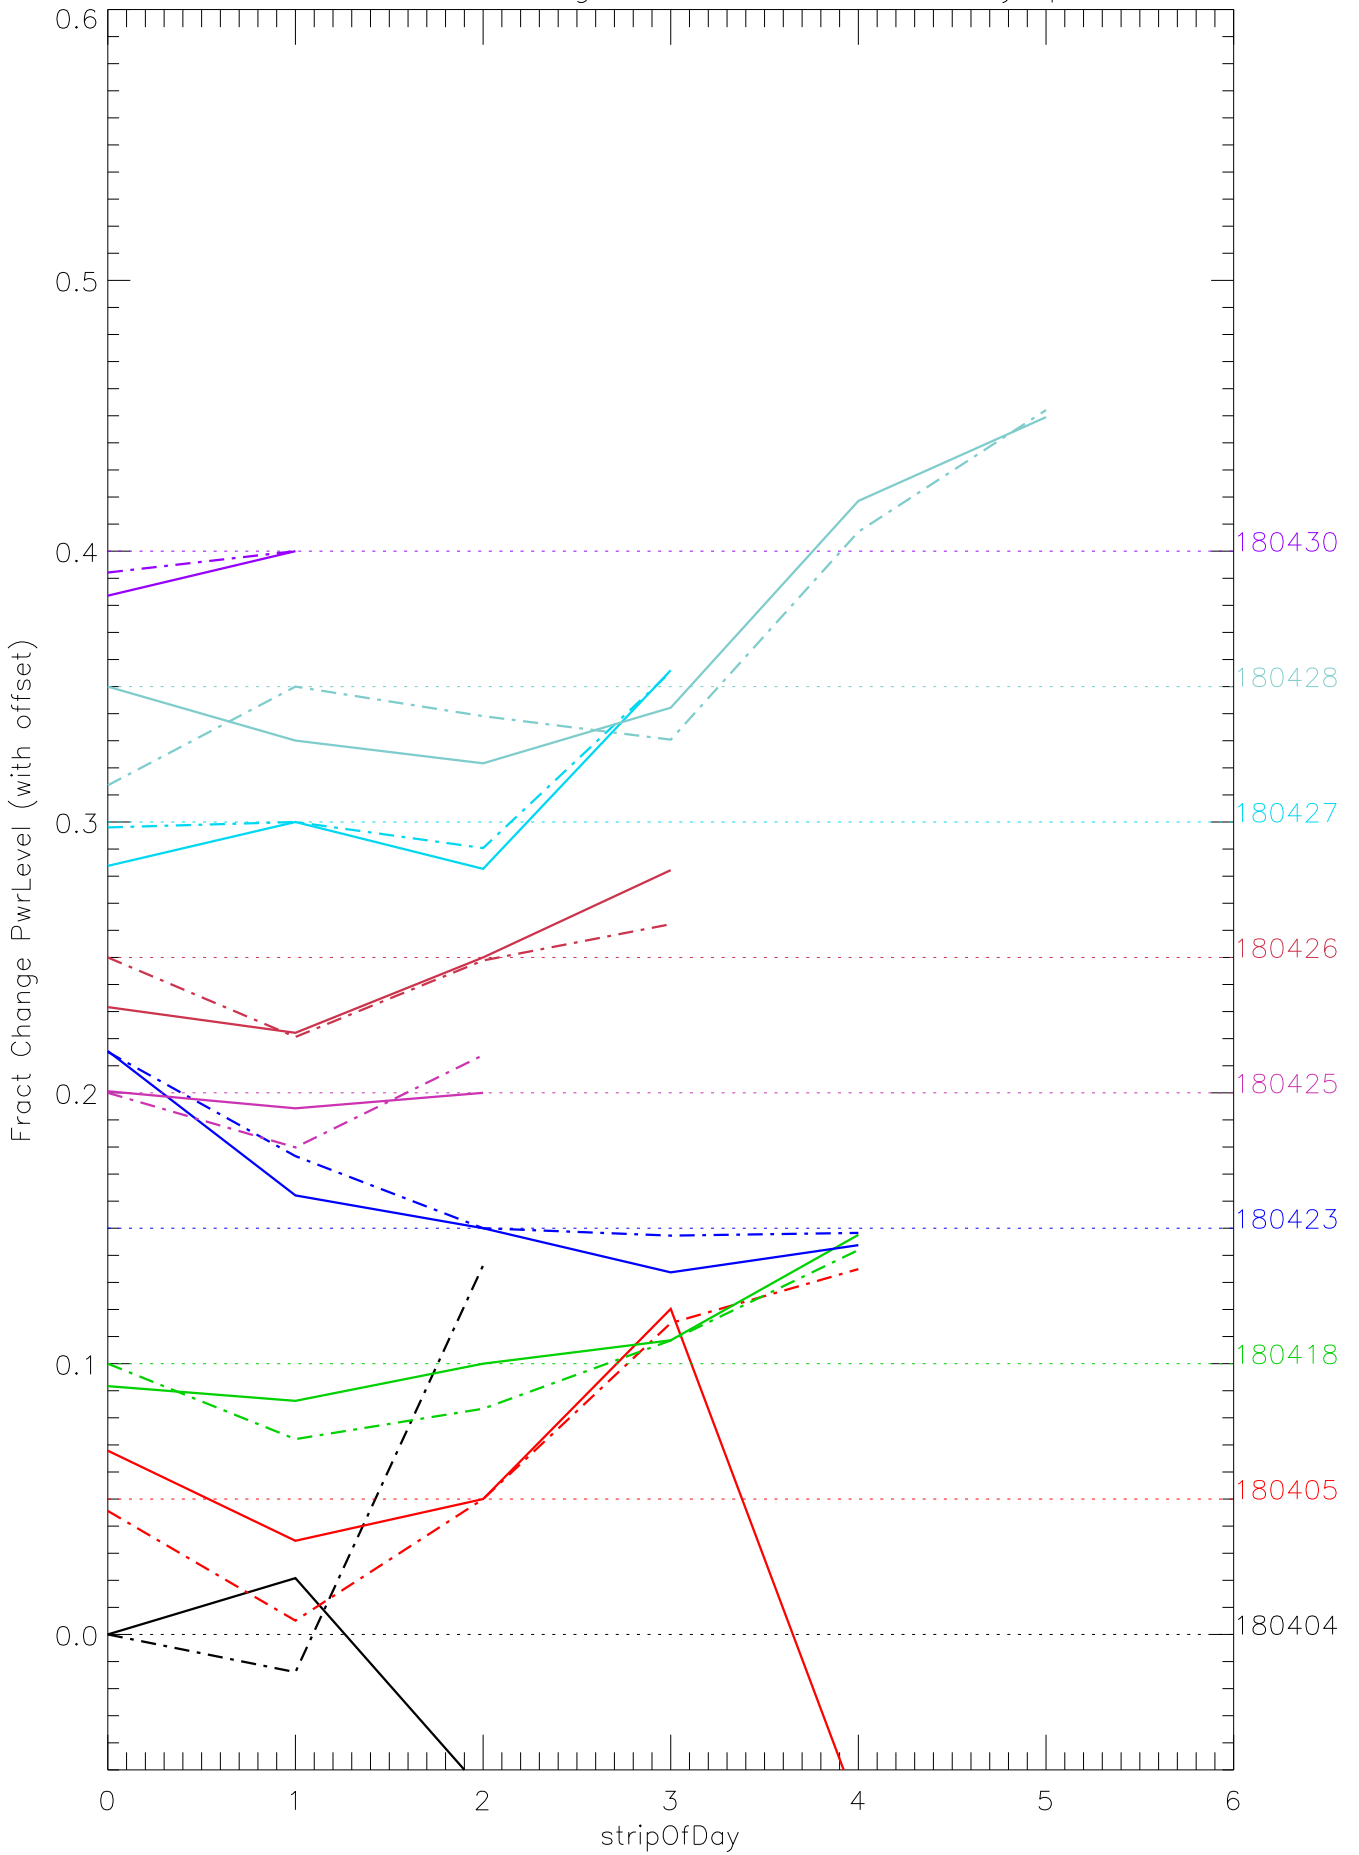

a2048 fractional change PwrLevel for each day. pixel:1

a2048 fractional change PwrLevel for each day. pixel:2

a2048 fractional change PwrLevel for each day. pixel:3

a2048 fractional change PwrLevel for each day. pixel:4

a2048 fractional change PwrLevel for each day. pixel:5

a2048 fractional change PwrLevel for each day. pixel:6