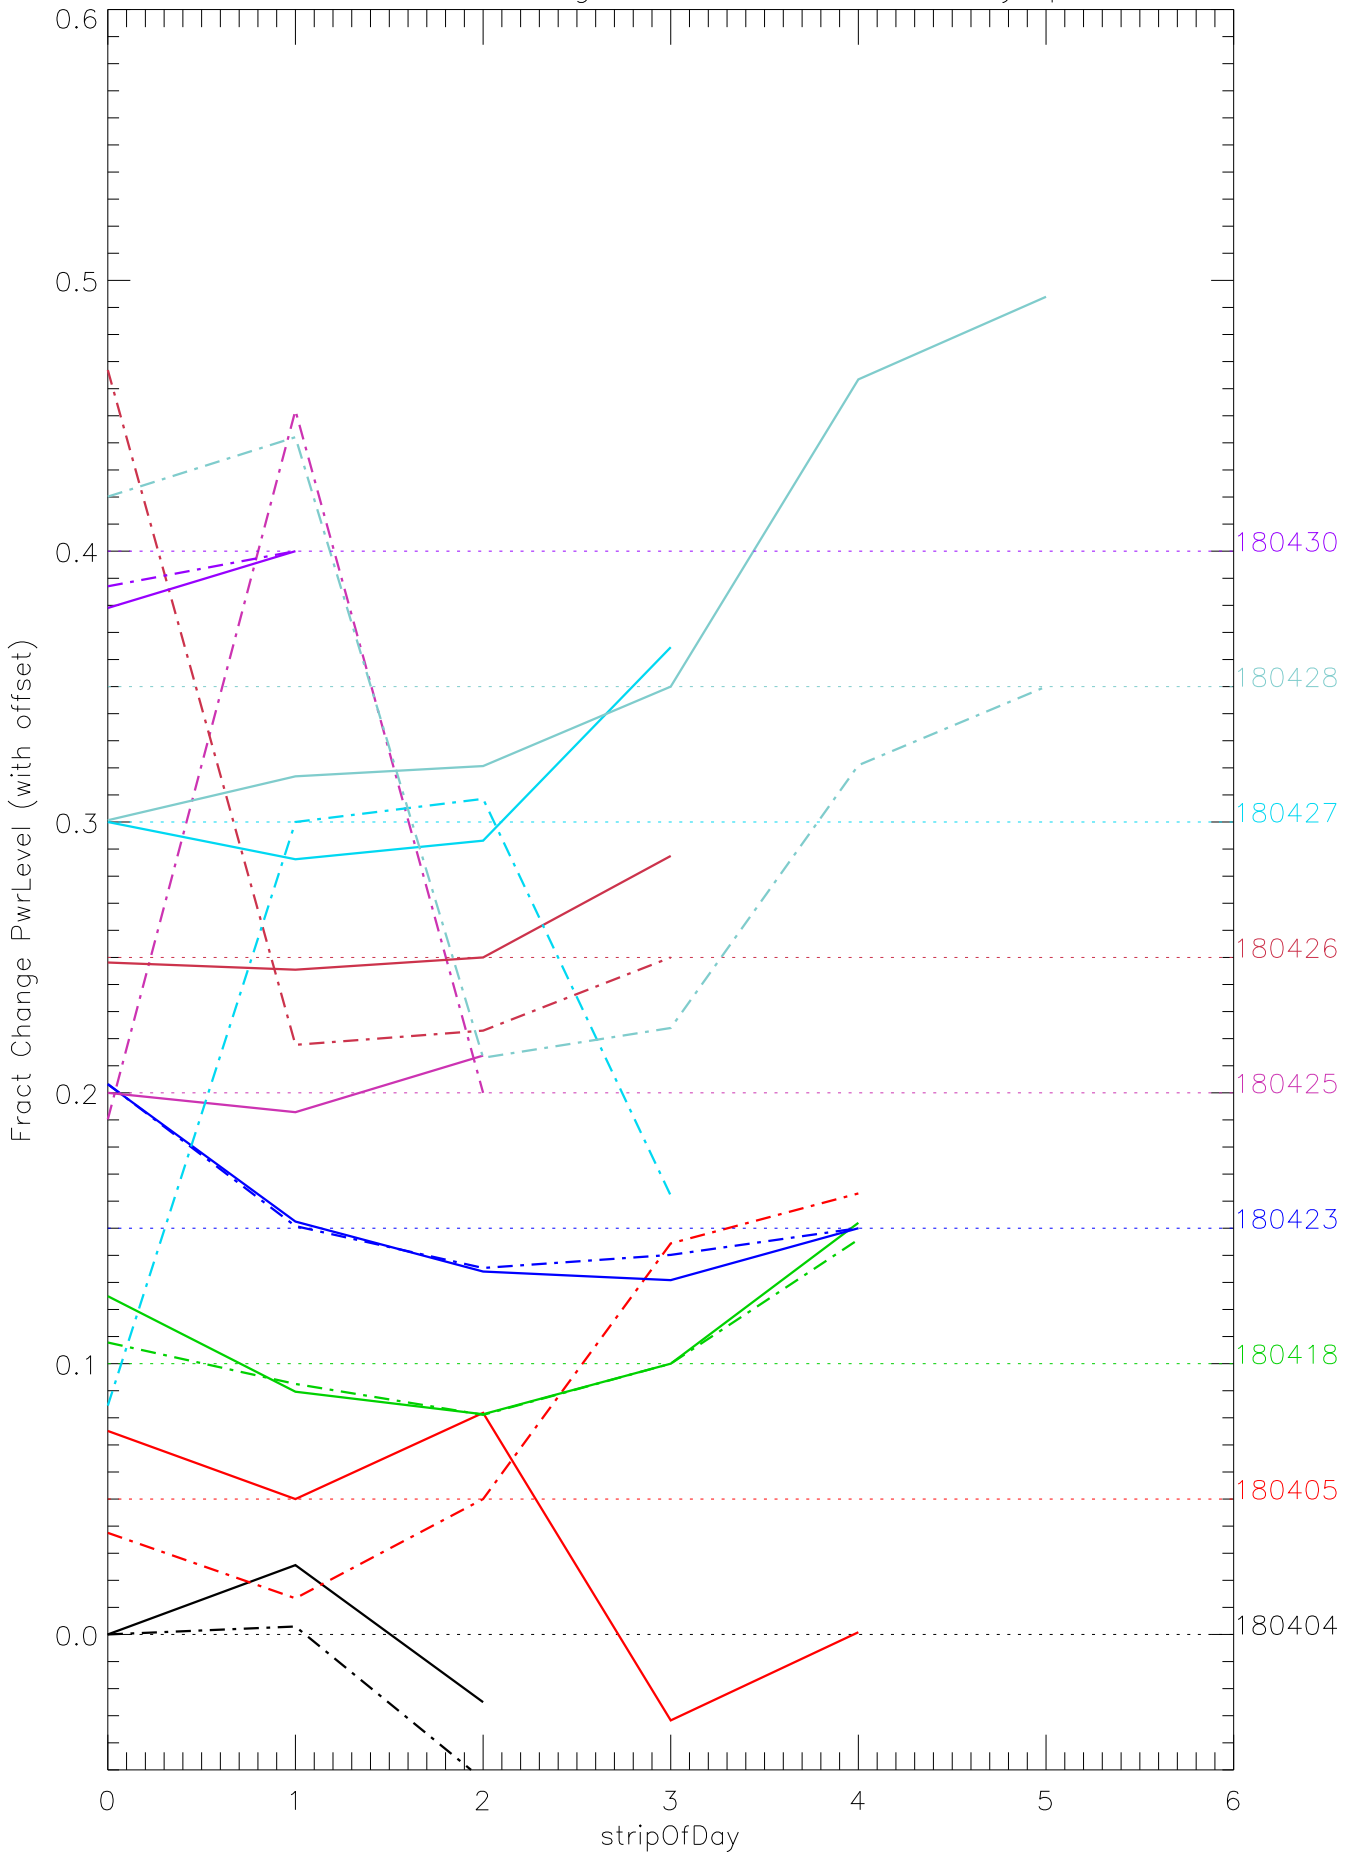

a2048 fractional change PwrLevel for each day. pixel:1

a2048 fractional change PwrLevel for each day. pixel:2

a2048 fractional change PwrLevel for each day. pixel:3

a2048 fractional change PwrLevel for each day. pixel:4

a2048 fractional change PwrLevel for each day. pixel:5

a2048 fractional change PwrLevel for each day. pixel:6