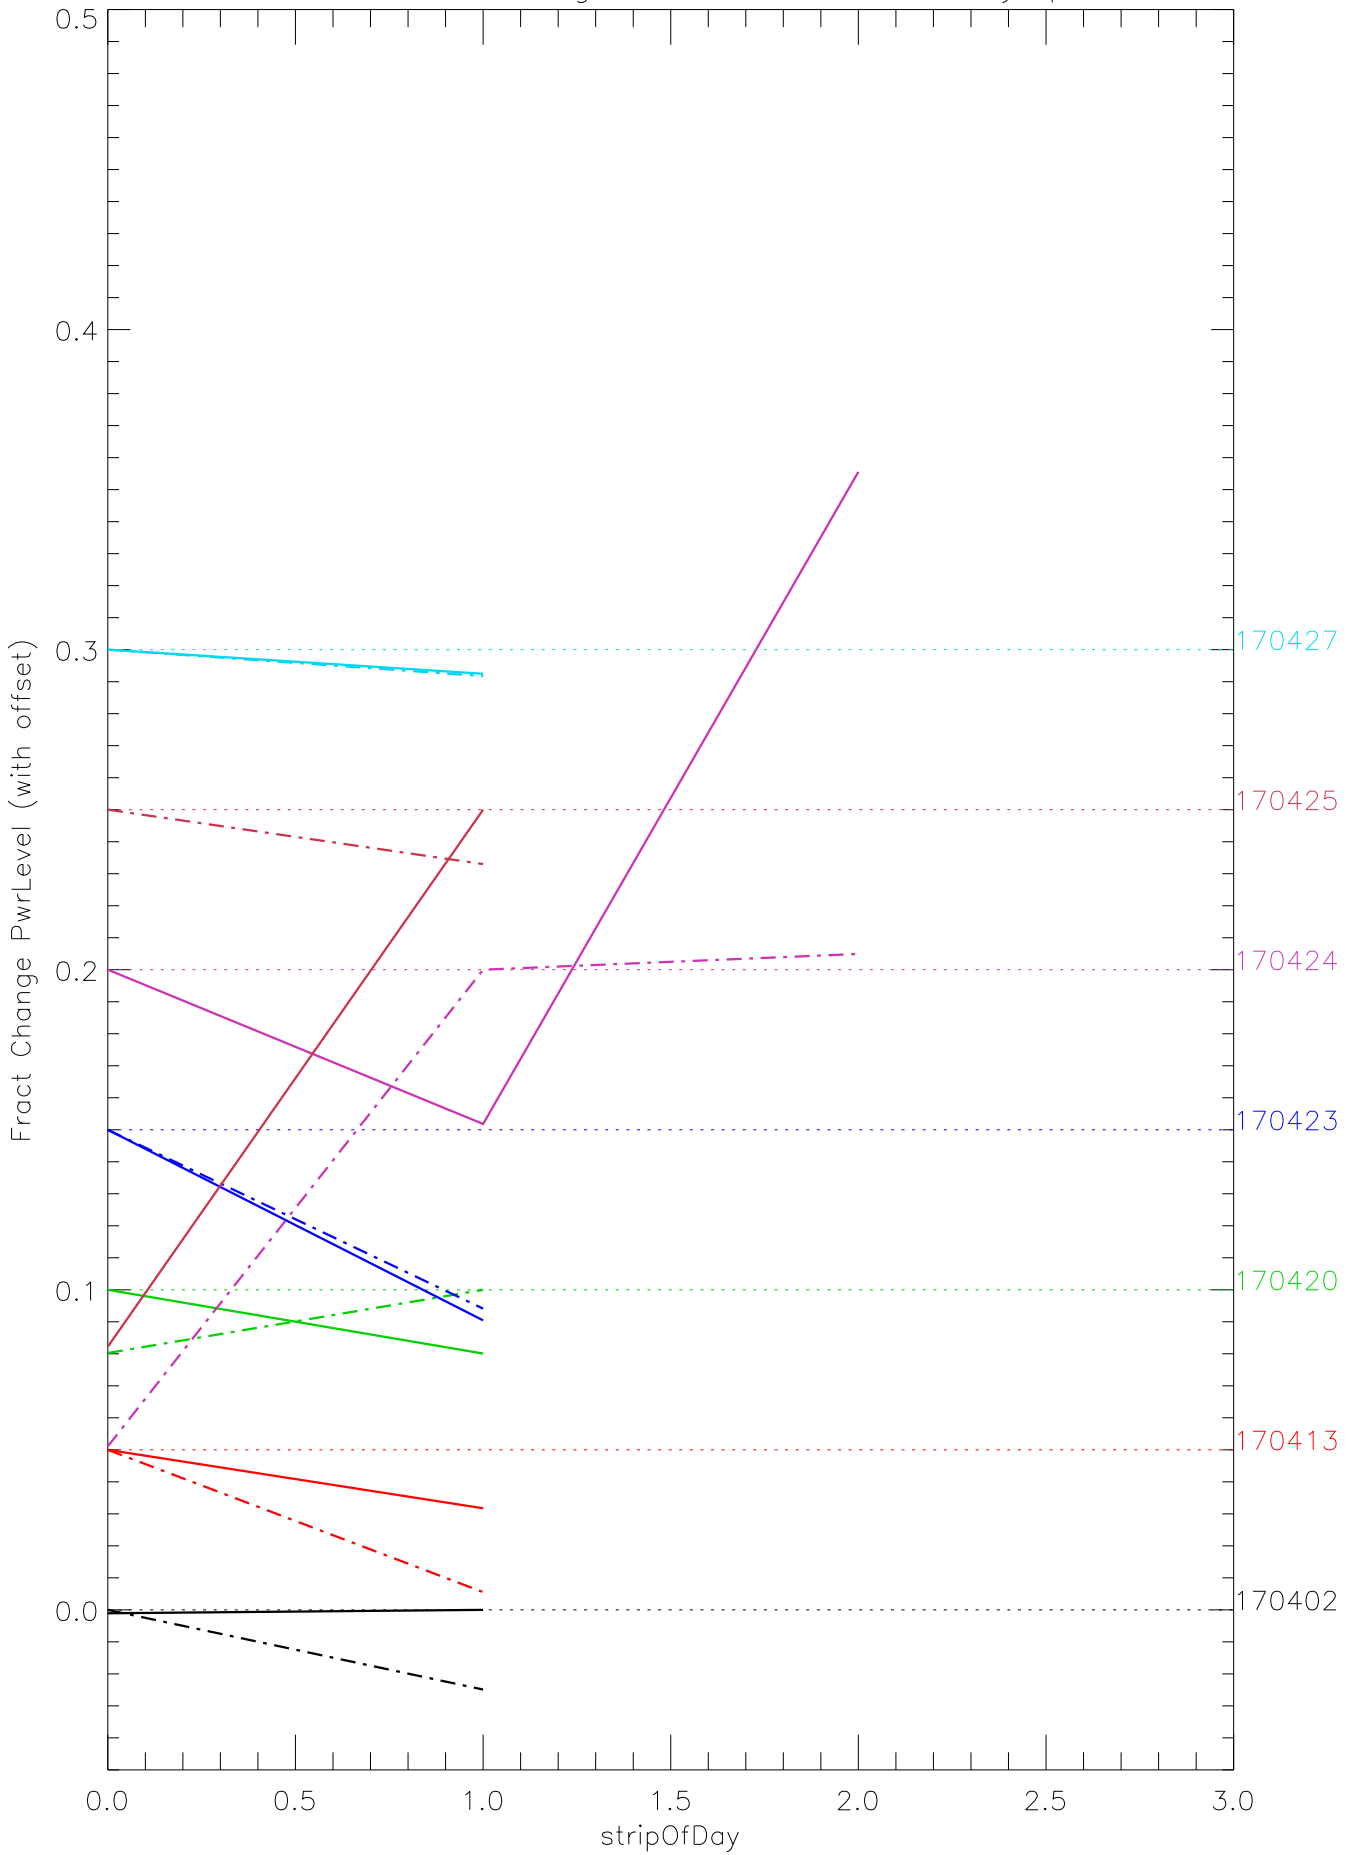

a2048 fractional change PwrLevel for each day. pixel:0

a2048 fractional change PwrLevel for each day. pixel:1

a2048 fractional change PwrLevel for each day. pixel:2

a2048 fractional change PwrLevel for each day. pixel:3

a2048 fractional change PwrLevel for each day. pixel:4

a2048 fractional change PwrLevel for each day. pixel:5

a2048 fractional change PwrLevel for each day. pixel:6