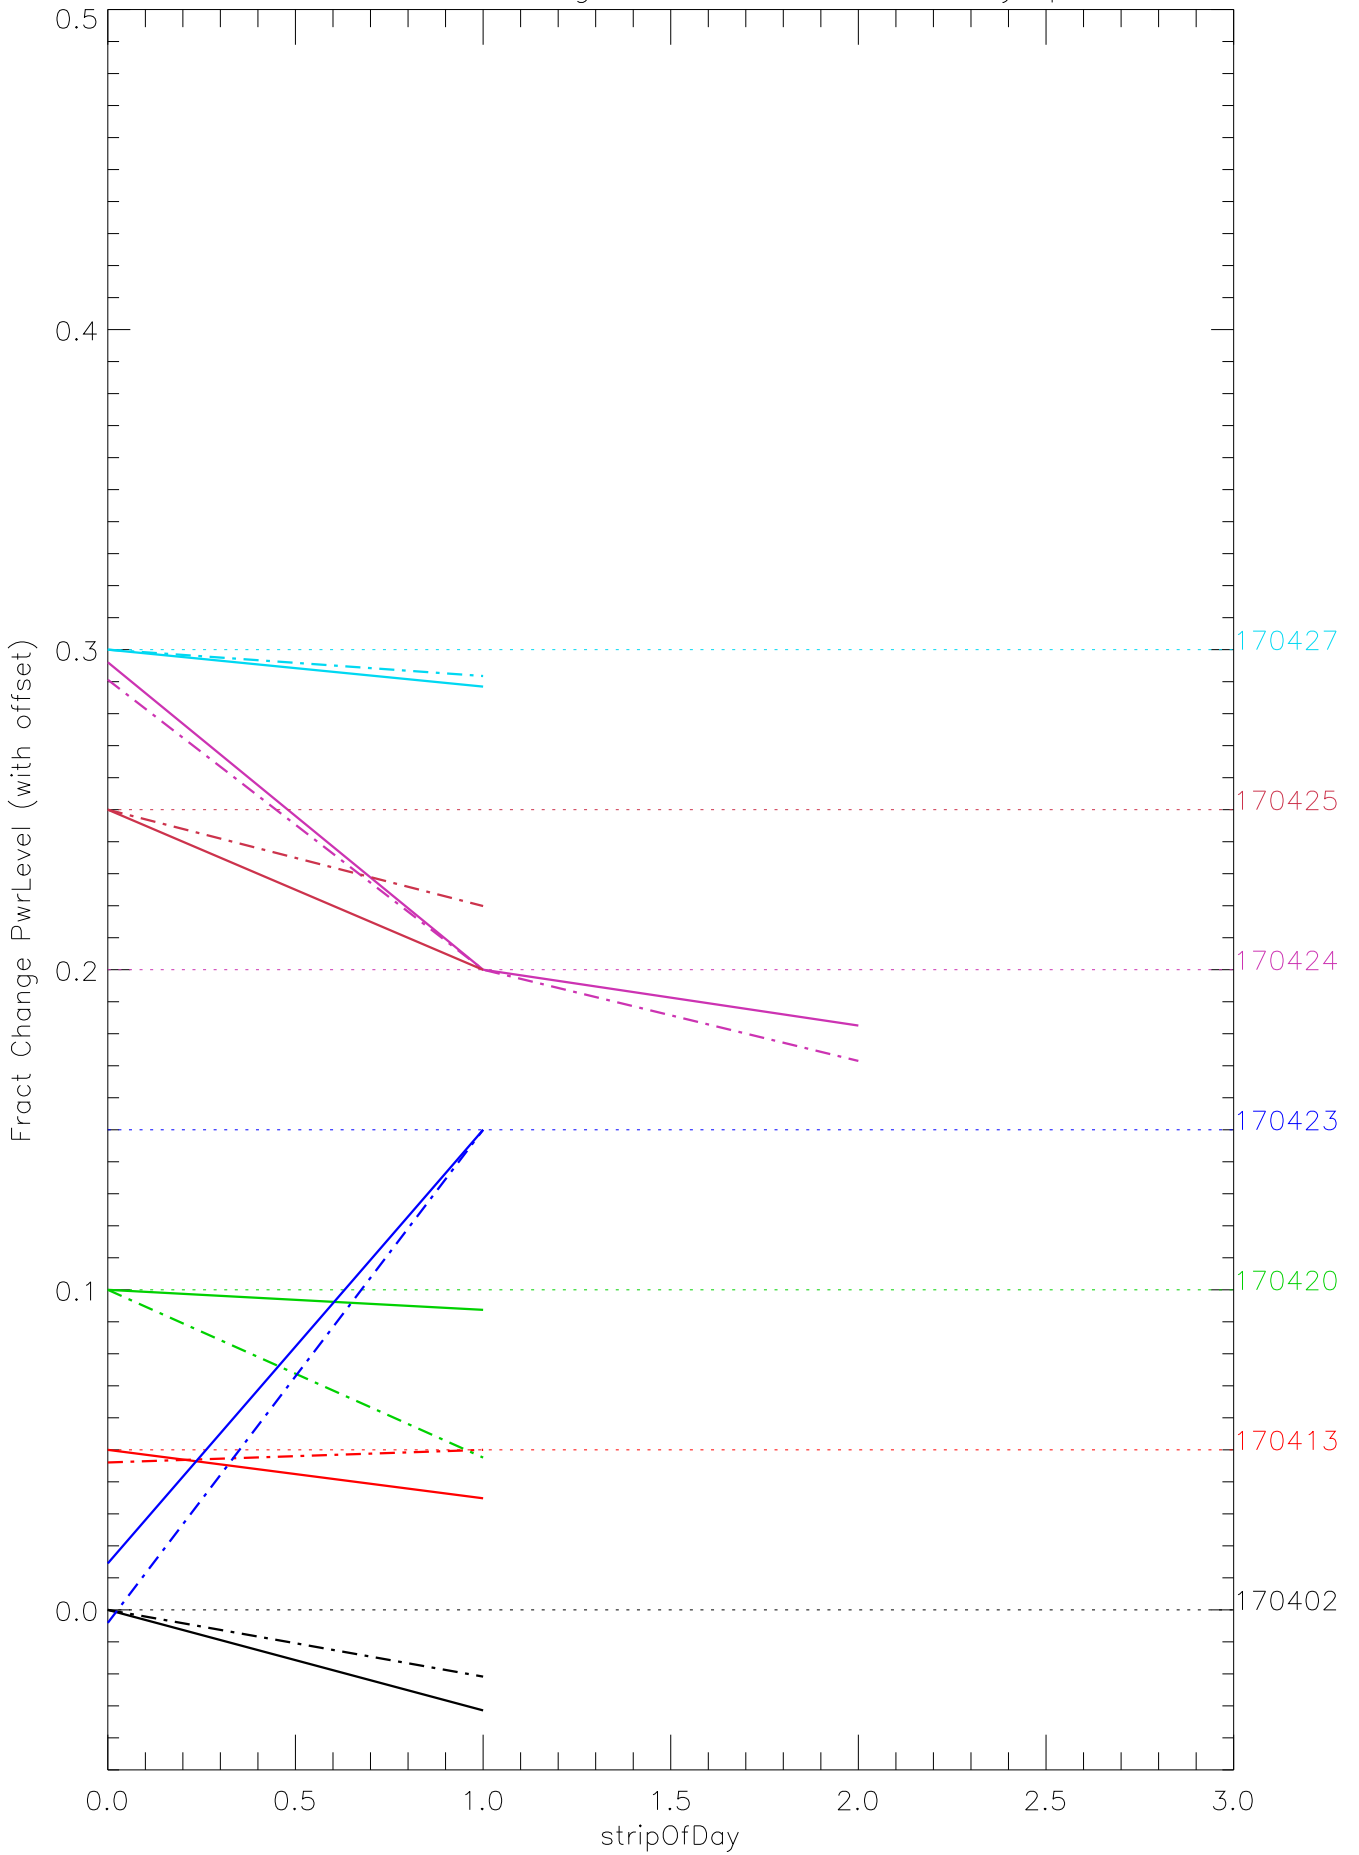

a2048 fractional change PwrLevel for each day. pixel:0

a2048 fractional change PwrLevel for each day. pixel:1

a2048 fractional change PwrLevel for each day. pixel:2

a2048 fractional change PwrLevel for each day. pixel:3

a2048 fractional change PwrLevel for each day. pixel:4

a2048 fractional change PwrLevel for each day. pixel:5

a2048 fractional change PwrLevel for each day. pixel:6