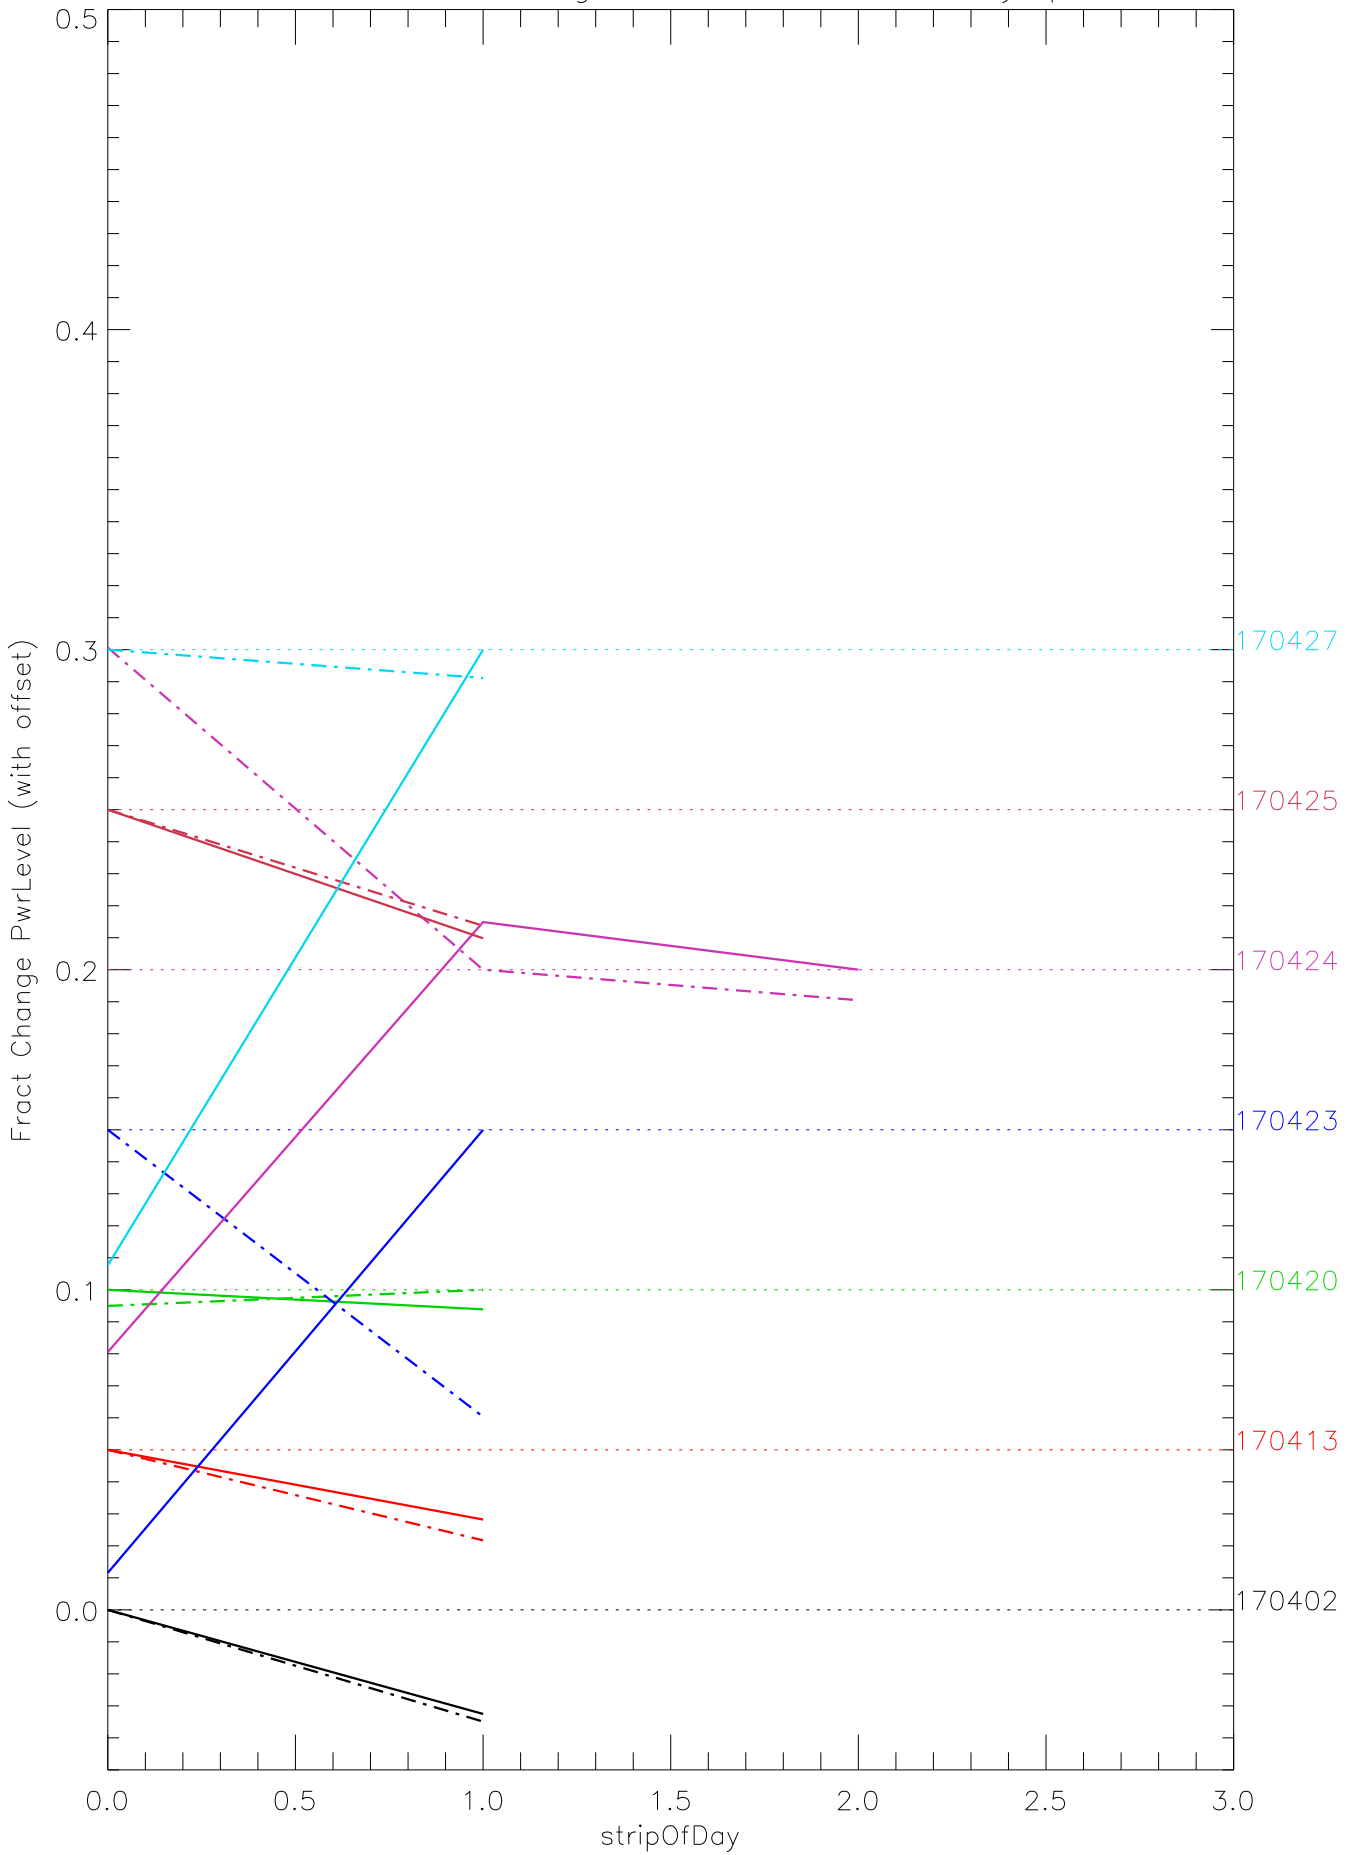

a2048 fractional change PwrLevel for each day. pixel:0

a2048 fractional change PwrLevel for each day. pixel:1

a2048 fractional change PwrLevel for each day. pixel:2

a2048 fractional change PwrLevel for each day. pixel:3

a2048 fractional change PwrLevel for each day. pixel:4

a2048 fractional change PwrLevel for each day. pixel:5

a2048 fractional change PwrLevel for each day. pixel:6