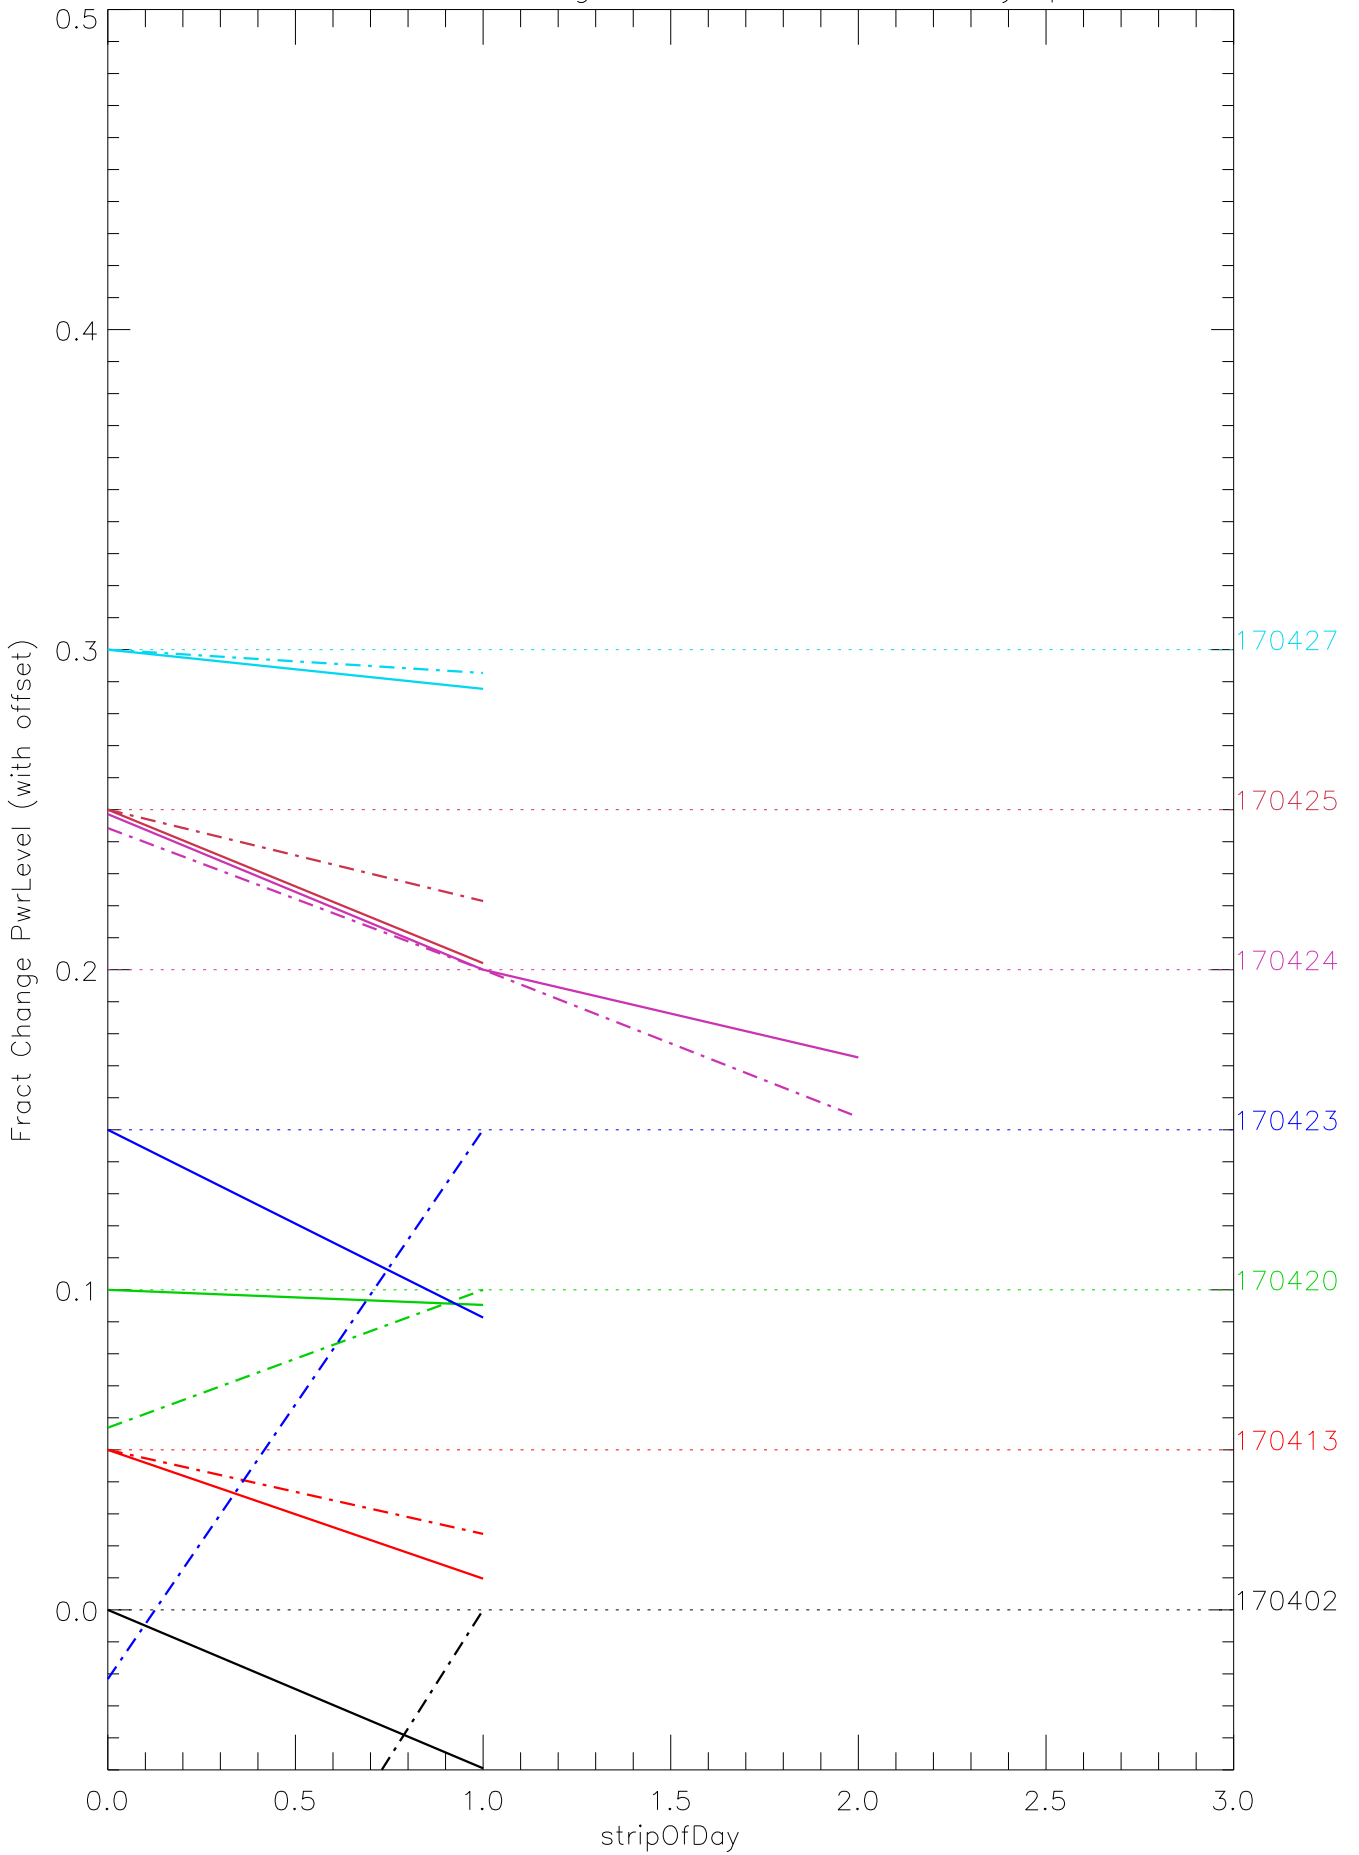

a2048 fractional change PwrLevel for each day. pixel:0

a2048 fractional change PwrLevel for each day. pixel:1

a2048 fractional change PwrLevel for each day. pixel:2

a2048 fractional change PwrLevel for each day. pixel:3

a2048 fractional change PwrLevel for each day. pixel:4

a2048 fractional change PwrLevel for each day. pixel:5

a2048 fractional change PwrLevel for each day. pixel:6