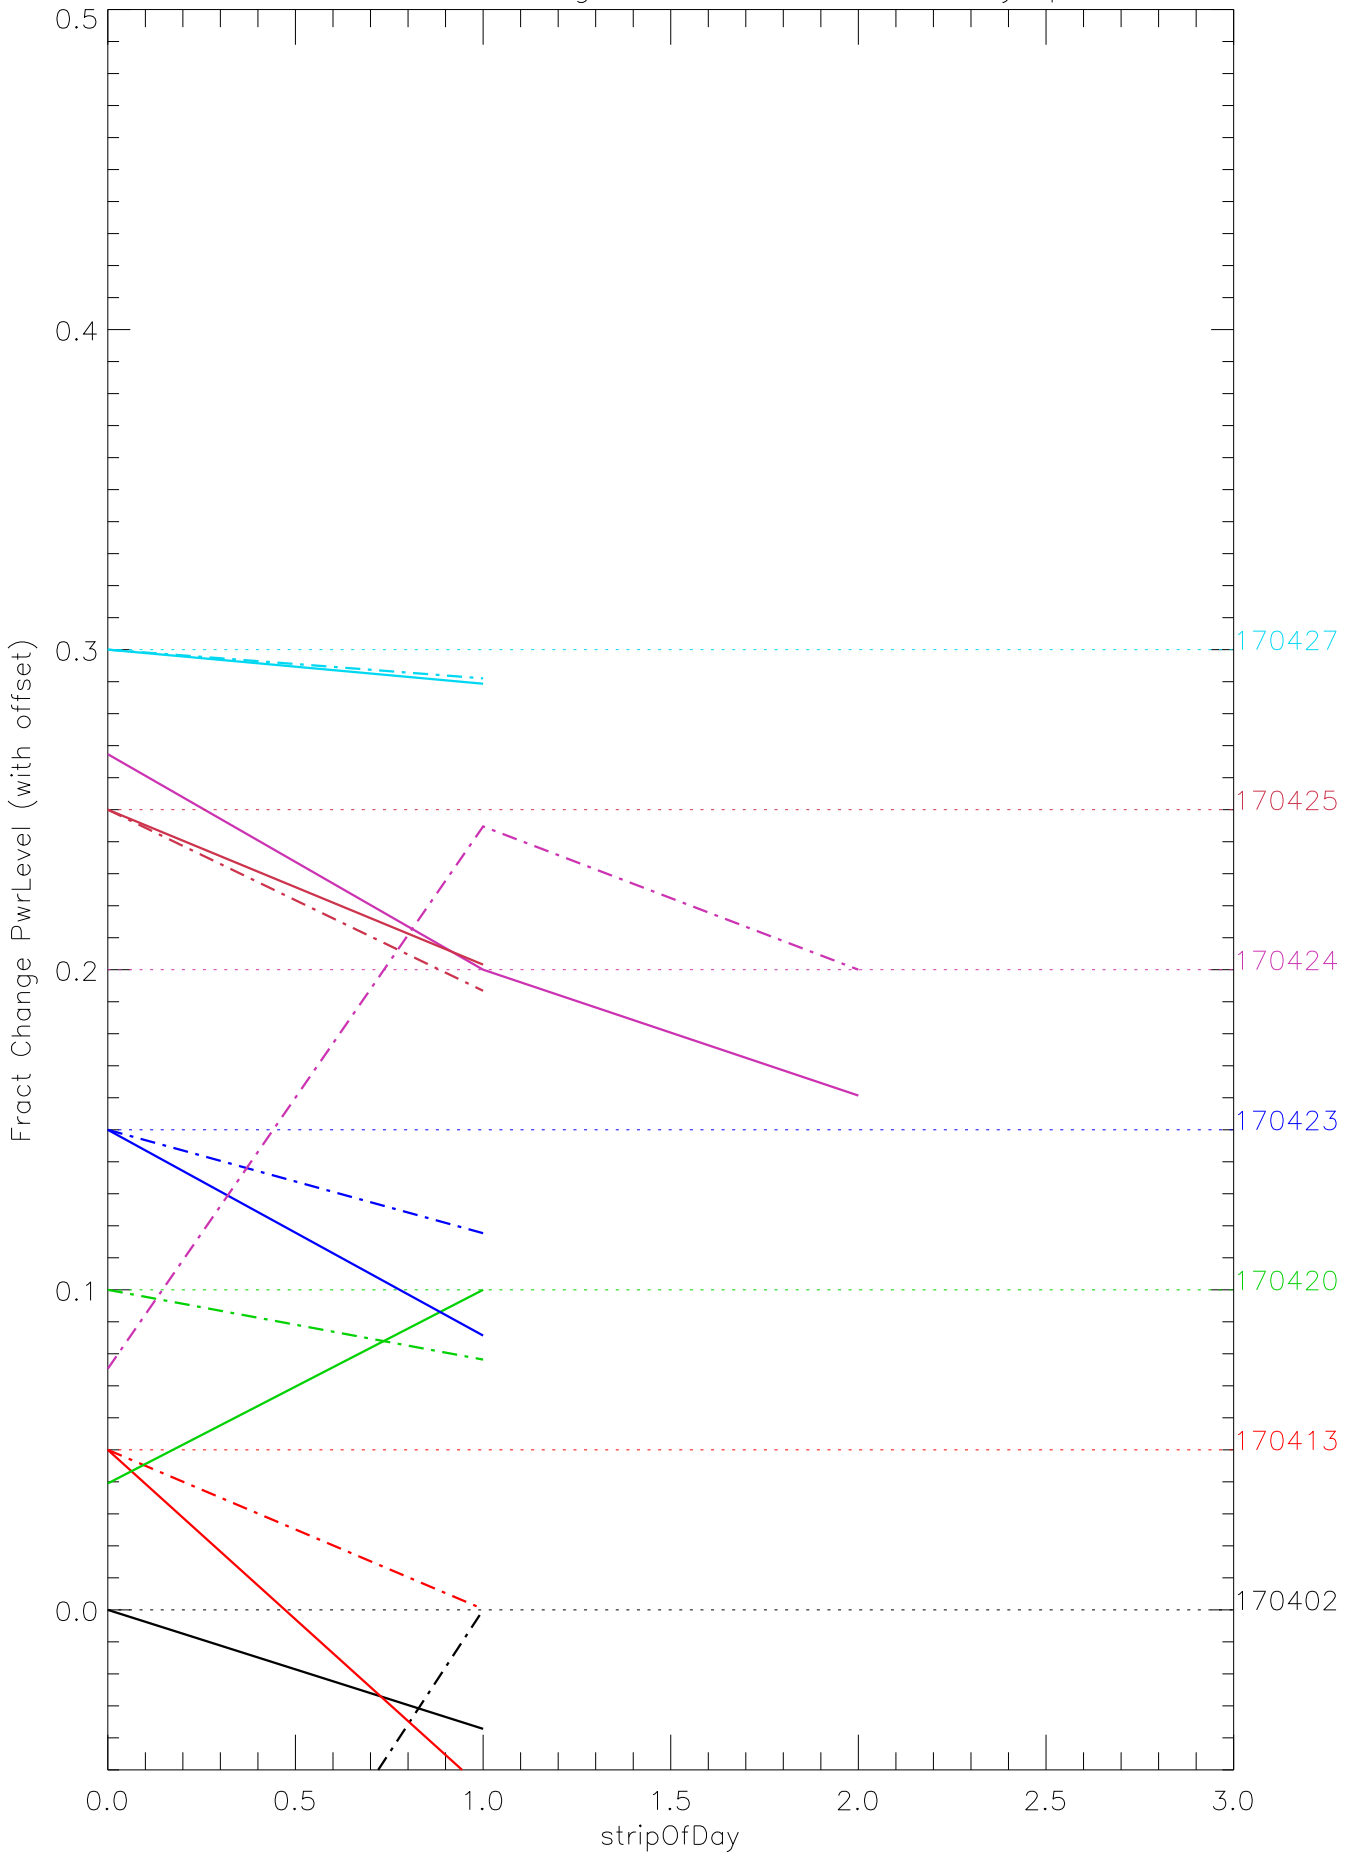

a2048 fractional change PwrLevel for each day. pixel:0

a2048 fractional change PwrLevel for each day. pixel:1

a2048 fractional change PwrLevel for each day. pixel:2

a2048 fractional change PwrLevel for each day. pixel:3

a2048 fractional change PwrLevel for each day. pixel:4

a2048 fractional change PwrLevel for each day. pixel:5

a2048 fractional change PwrLevel for each day. pixel:6