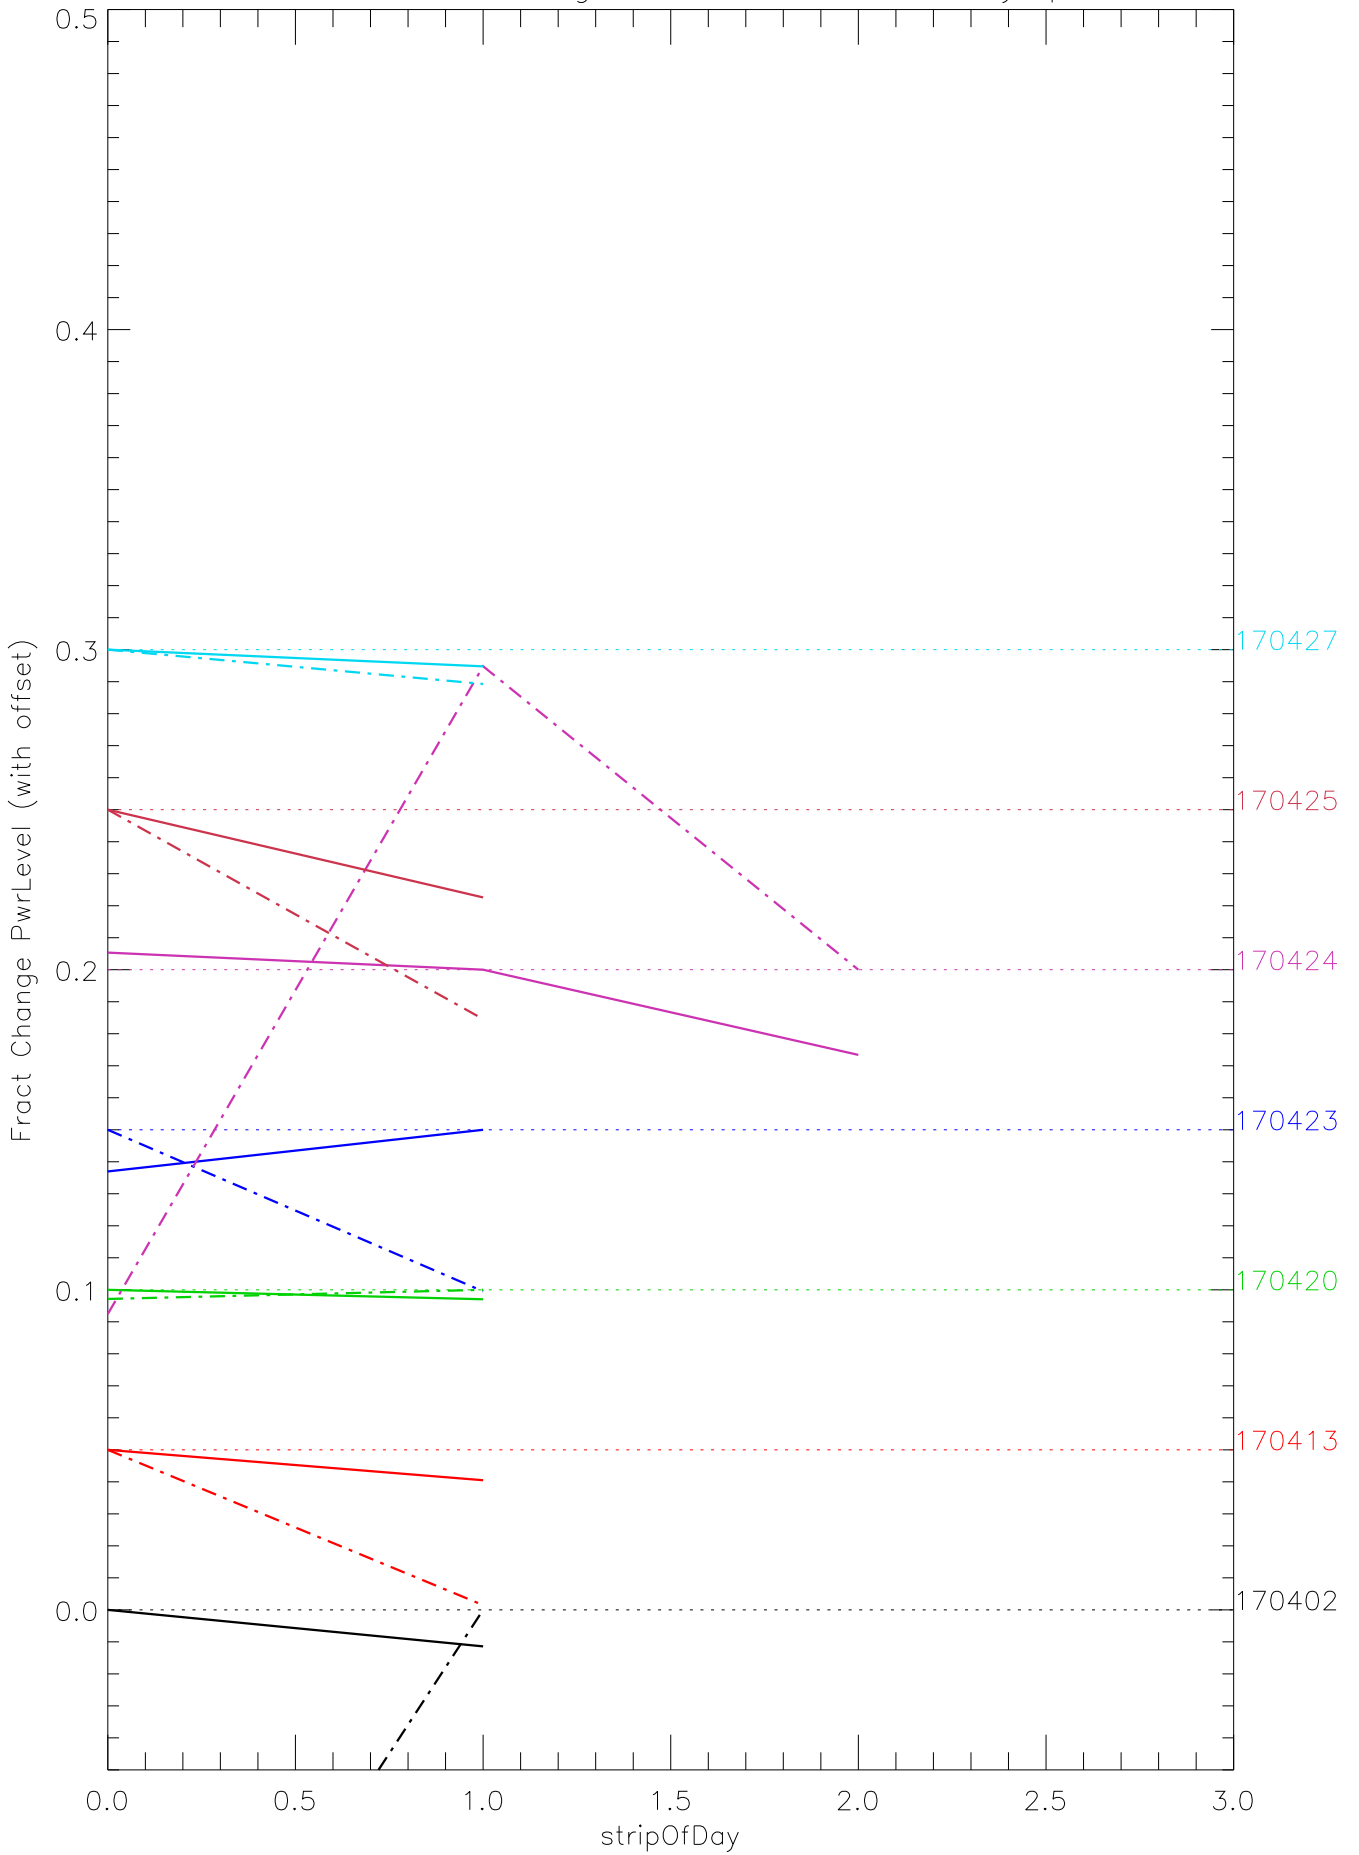

a2048 fractional change PwrLevel for each day. pixel:0

a2048 fractional change PwrLevel for each day. pixel:1

a2048 fractional change PwrLevel for each day. pixel:2

a2048 fractional change PwrLevel for each day. pixel:3

a2048 fractional change PwrLevel for each day. pixel:4

a2048 fractional change PwrLevel for each day. pixel:5

a2048 fractional change PwrLevel for each day. pixel:6