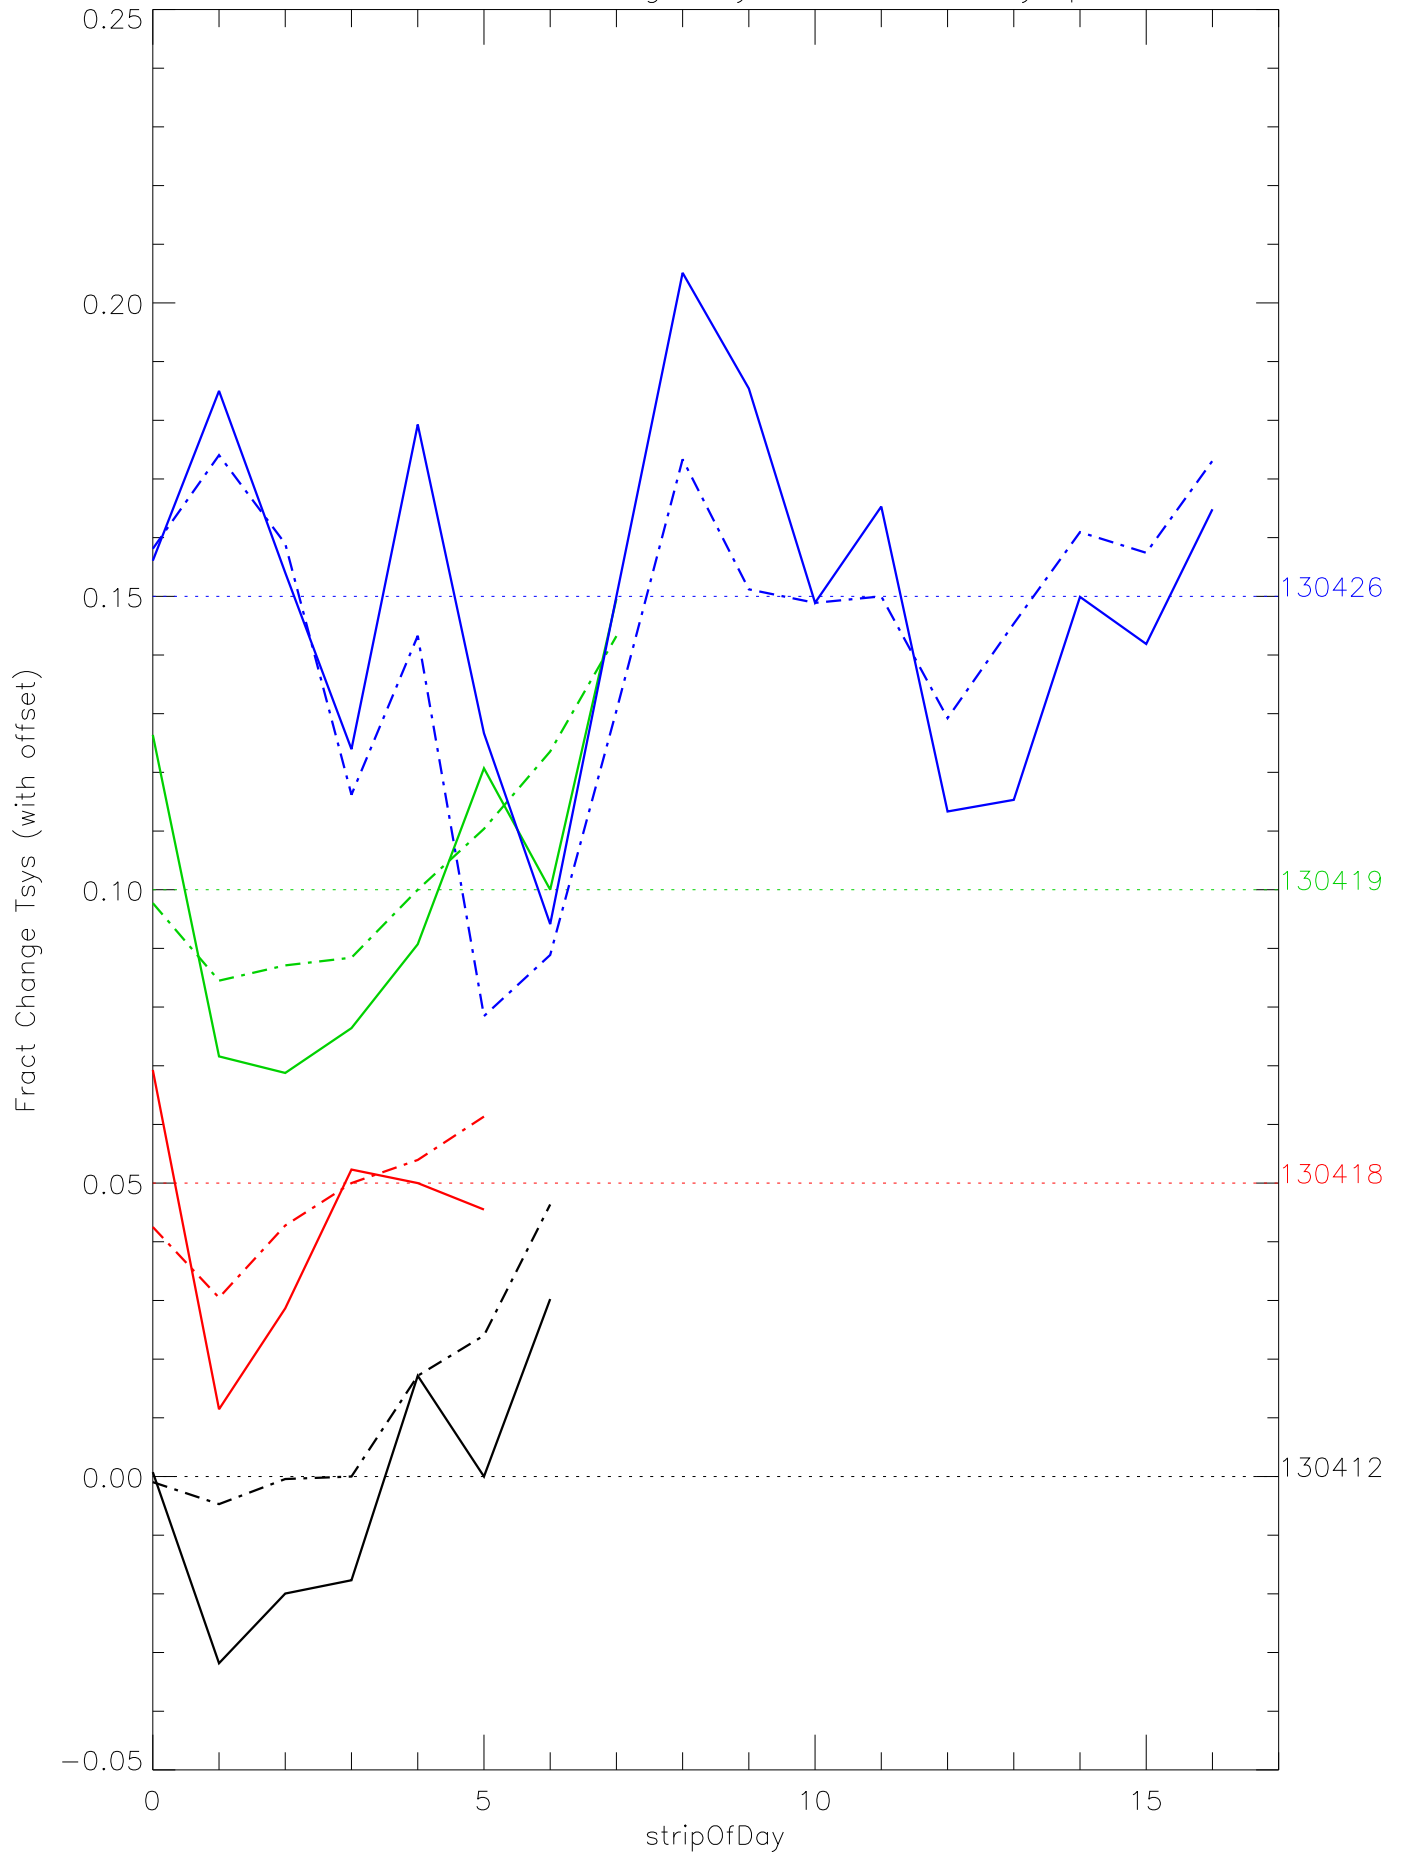

a2048 fractional change TsysK for each day. pixel:0

a2048 fractional change TsysK for each day. pixel:1

a2048 fractional change TsysK for each day. pixel:2

a2048 fractional change TsysK for each day. pixel:3

a2048 fractional change TsysK for each day. pixel:4

a2048 fractional change TsysK for each day. pixel:5

a2048 fractional change TsysK for each day. pixel:6