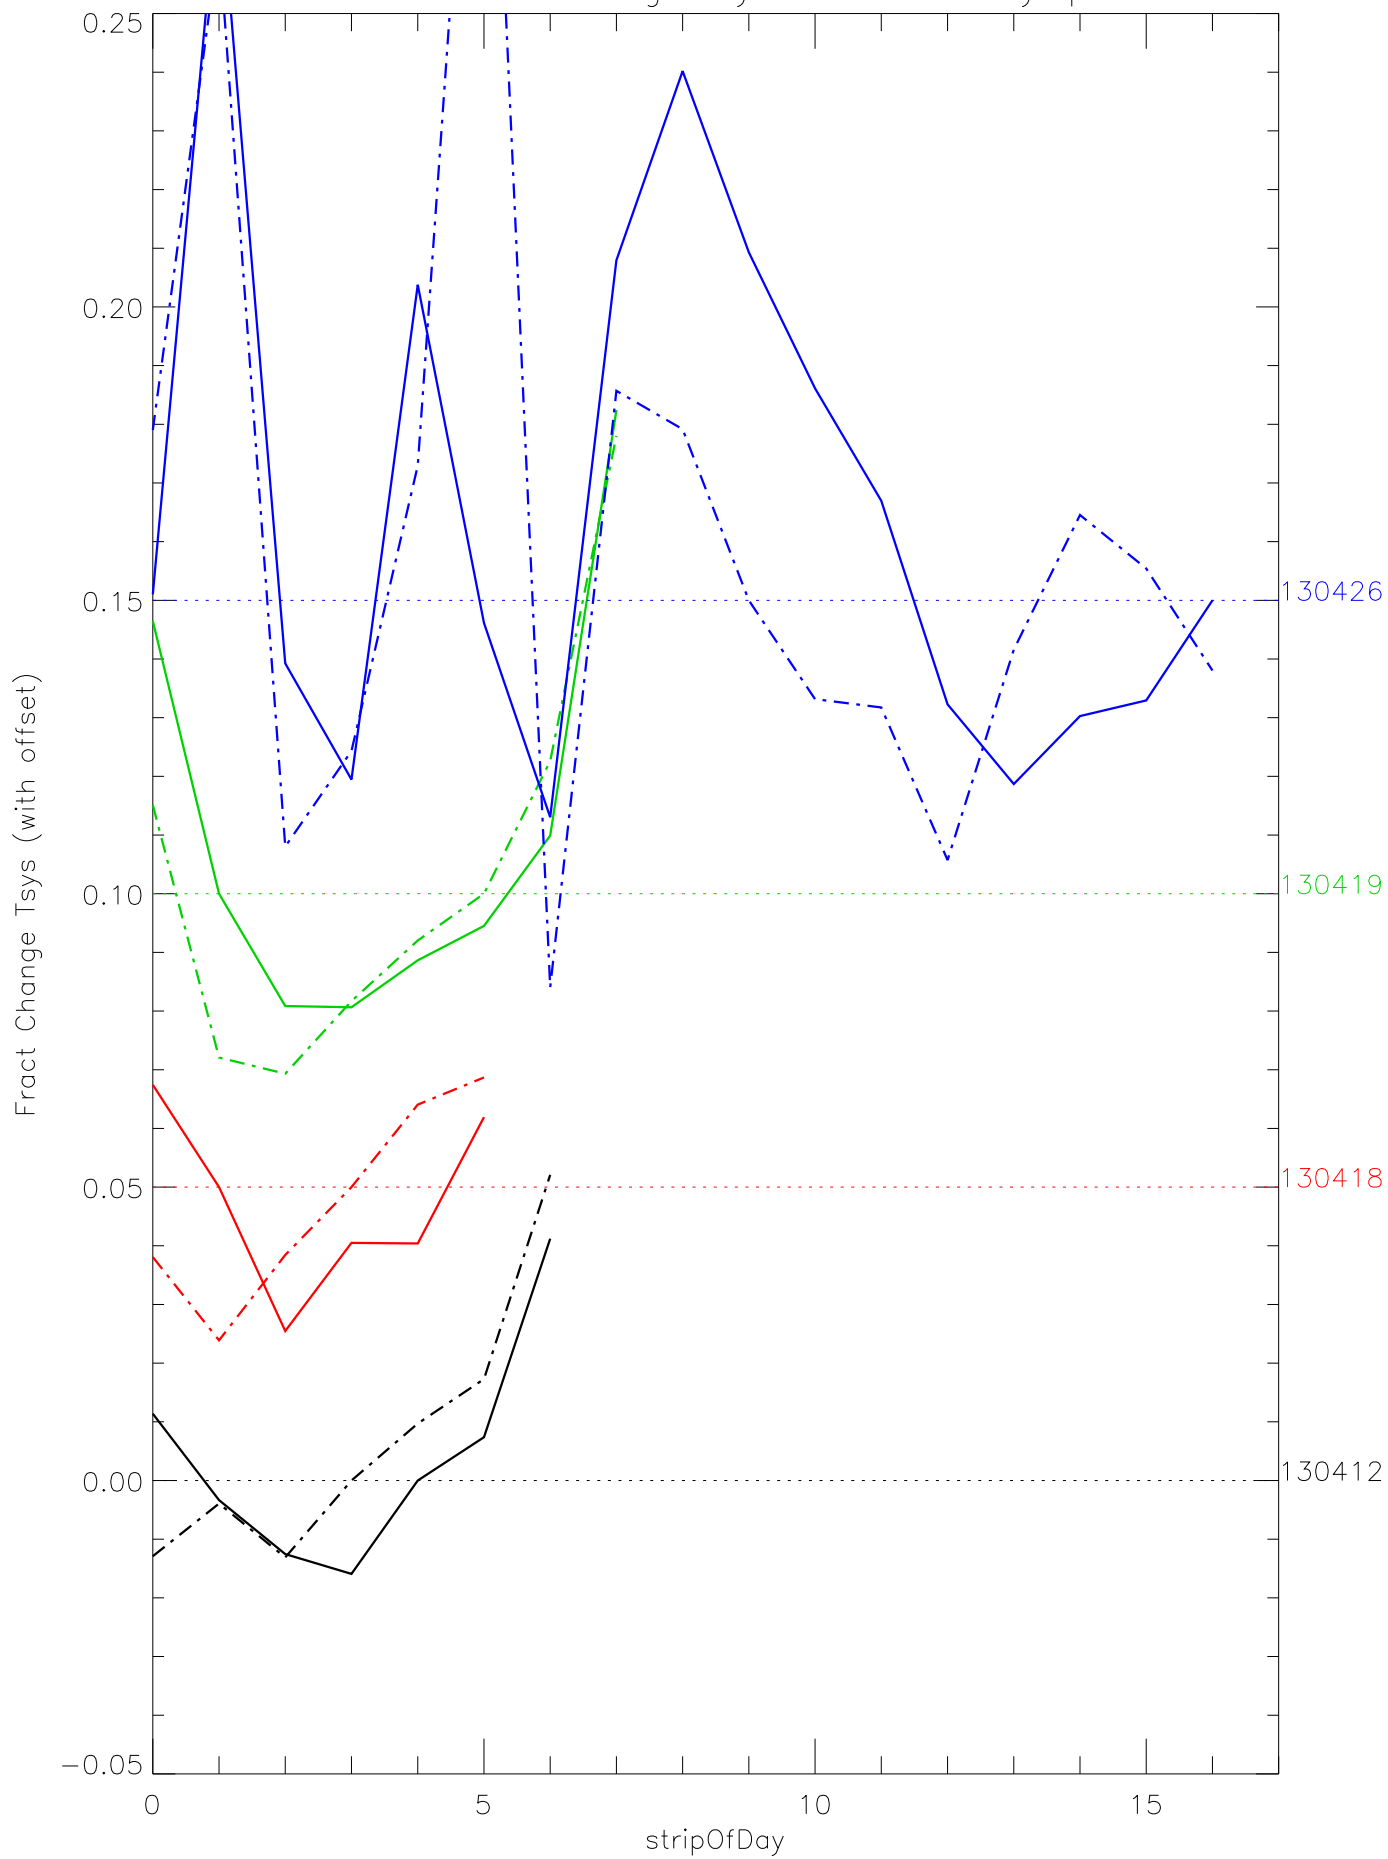

a2048 fractional change TsysK for each day. pixel:0

a2048 fractional change TsysK for each day. pixel:1

a2048 fractional change TsysK for each day. pixel:2

a2048 fractional change TsysK for each day. pixel:3

a2048 fractional change TsysK for each day. pixel:4

a2048 fractional change TsysK for each day. pixel:5

a2048 fractional change TsysK for each day. pixel:6