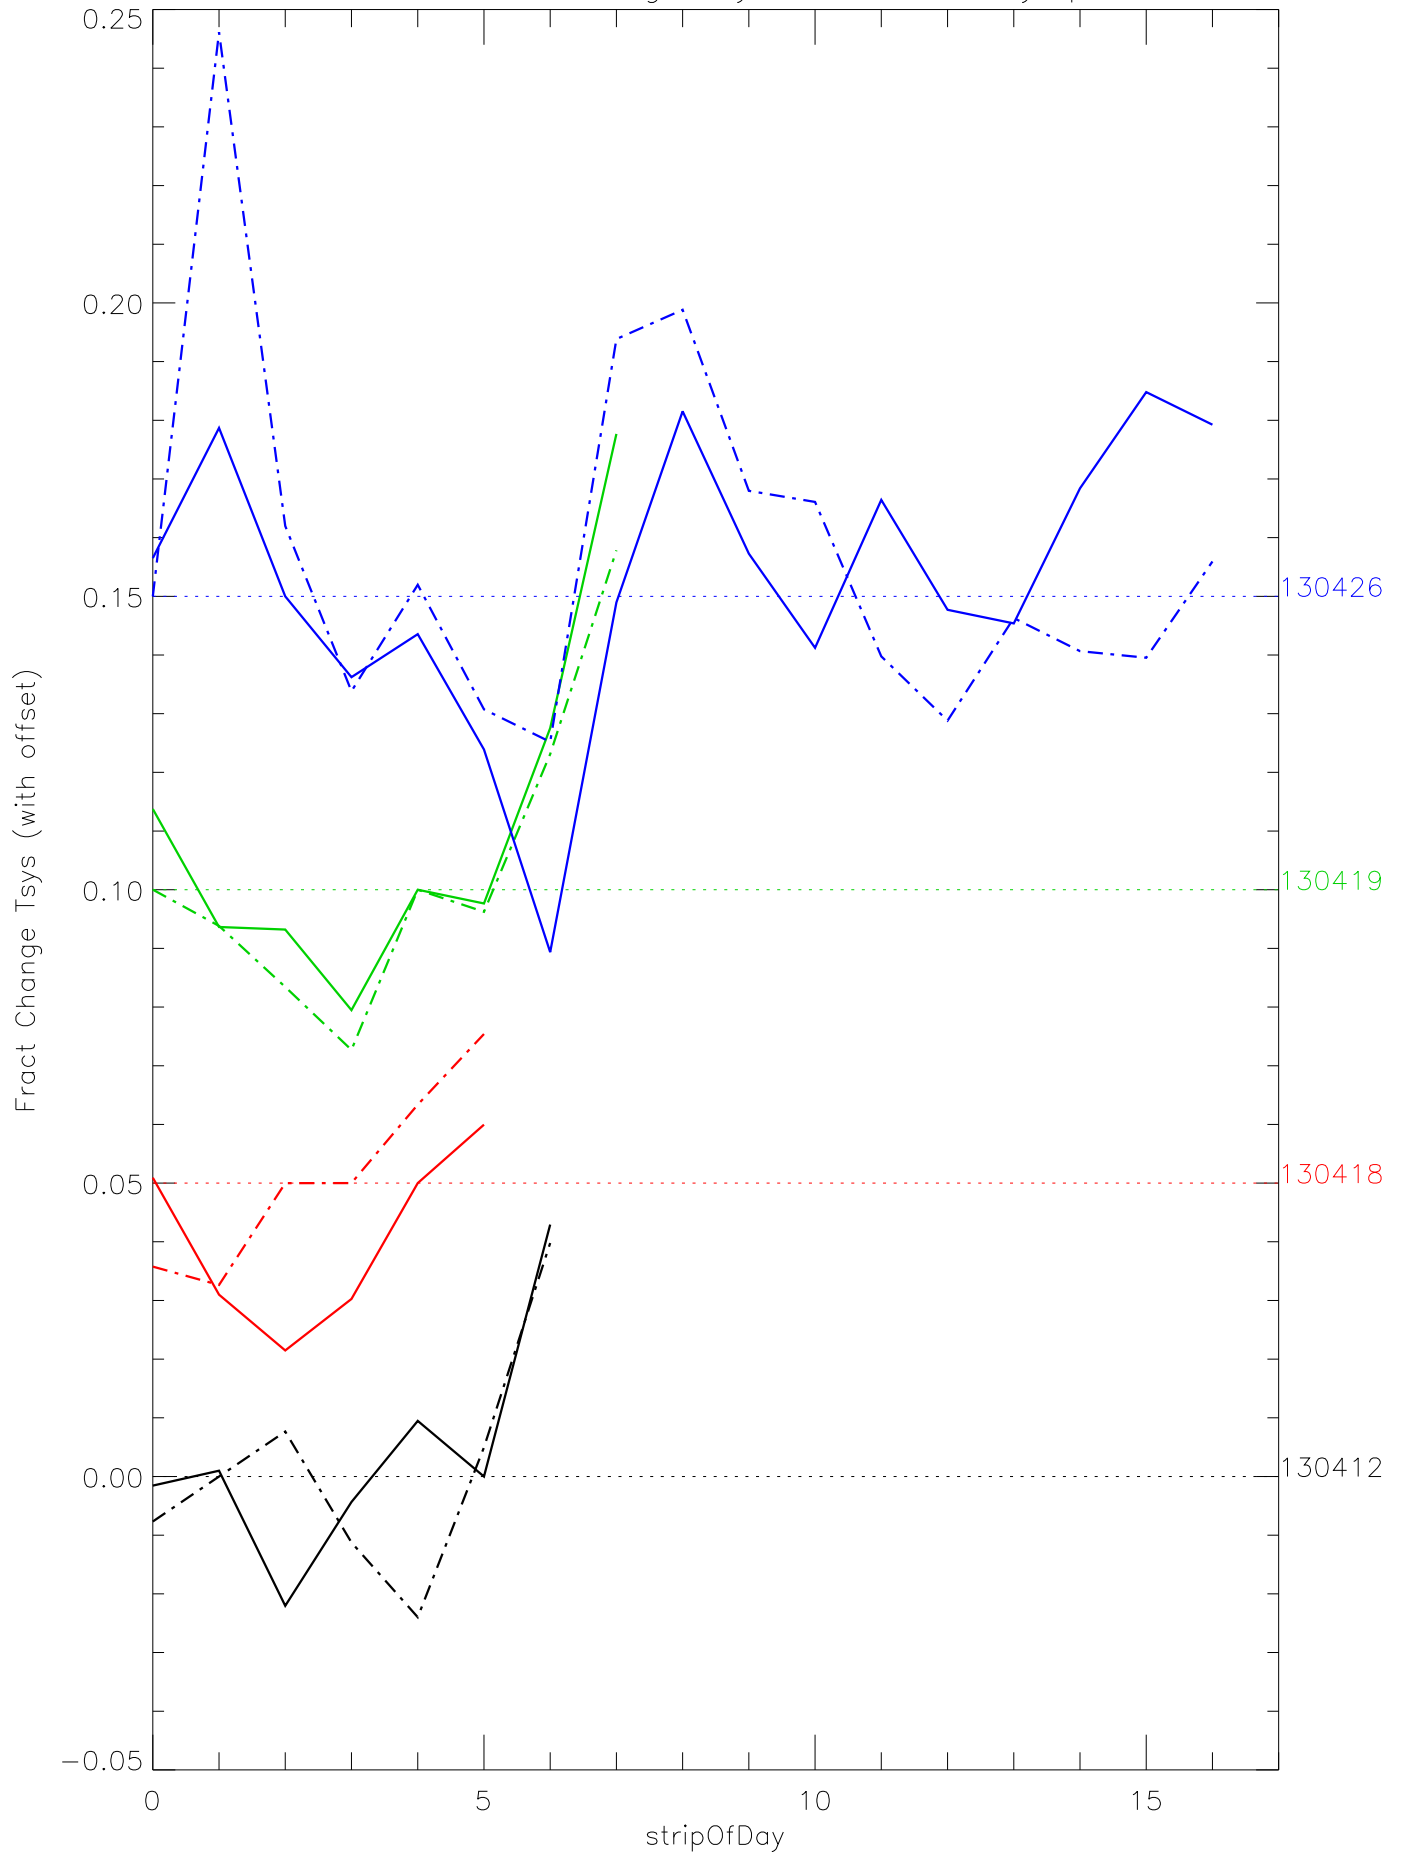

a2048 fractional change TsysK for each day. pixel:0

a2048 fractional change TsysK for each day. pixel:1

a2048 fractional change TsysK for each day. pixel:2

a2048 fractional change TsysK for each day. pixel:3

a2048 fractional change TsysK for each day. pixel:4

a2048 fractional change TsysK for each day. pixel:5

a2048 fractional change TsysK for each day. pixel:6