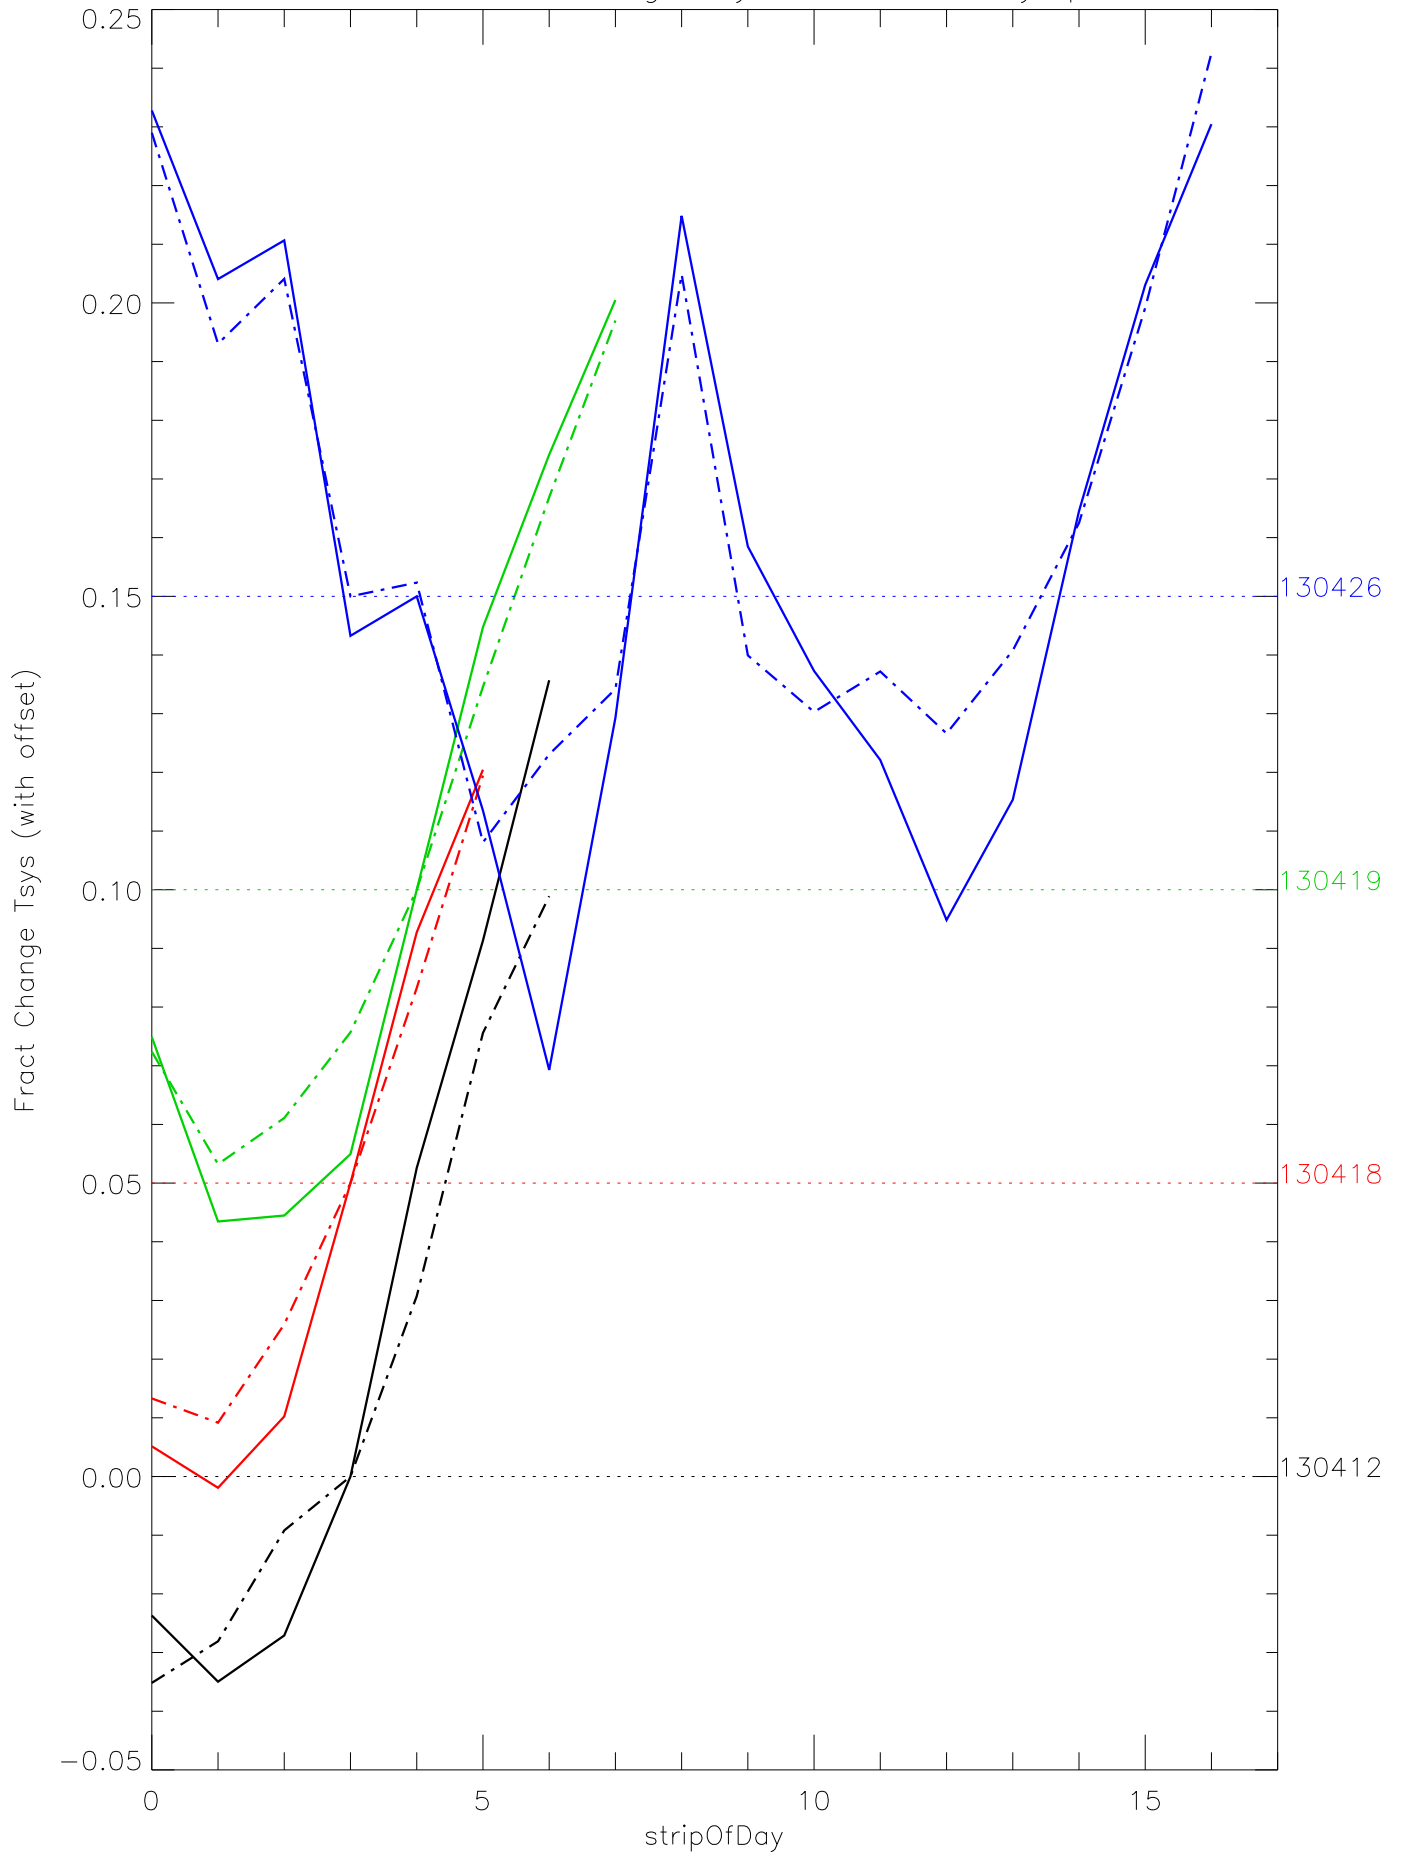

a2048 fractional change TsysK for each day. pixel:0

a2048 fractional change TsysK for each day. pixel:1

a2048 fractional change TsysK for each day. pixel:2

a2048 fractional change TsysK for each day. pixel:3

a2048 fractional change TsysK for each day. pixel:4

a2048 fractional change TsysK for each day. pixel:5

a2048 fractional change TsysK for each day. pixel:6