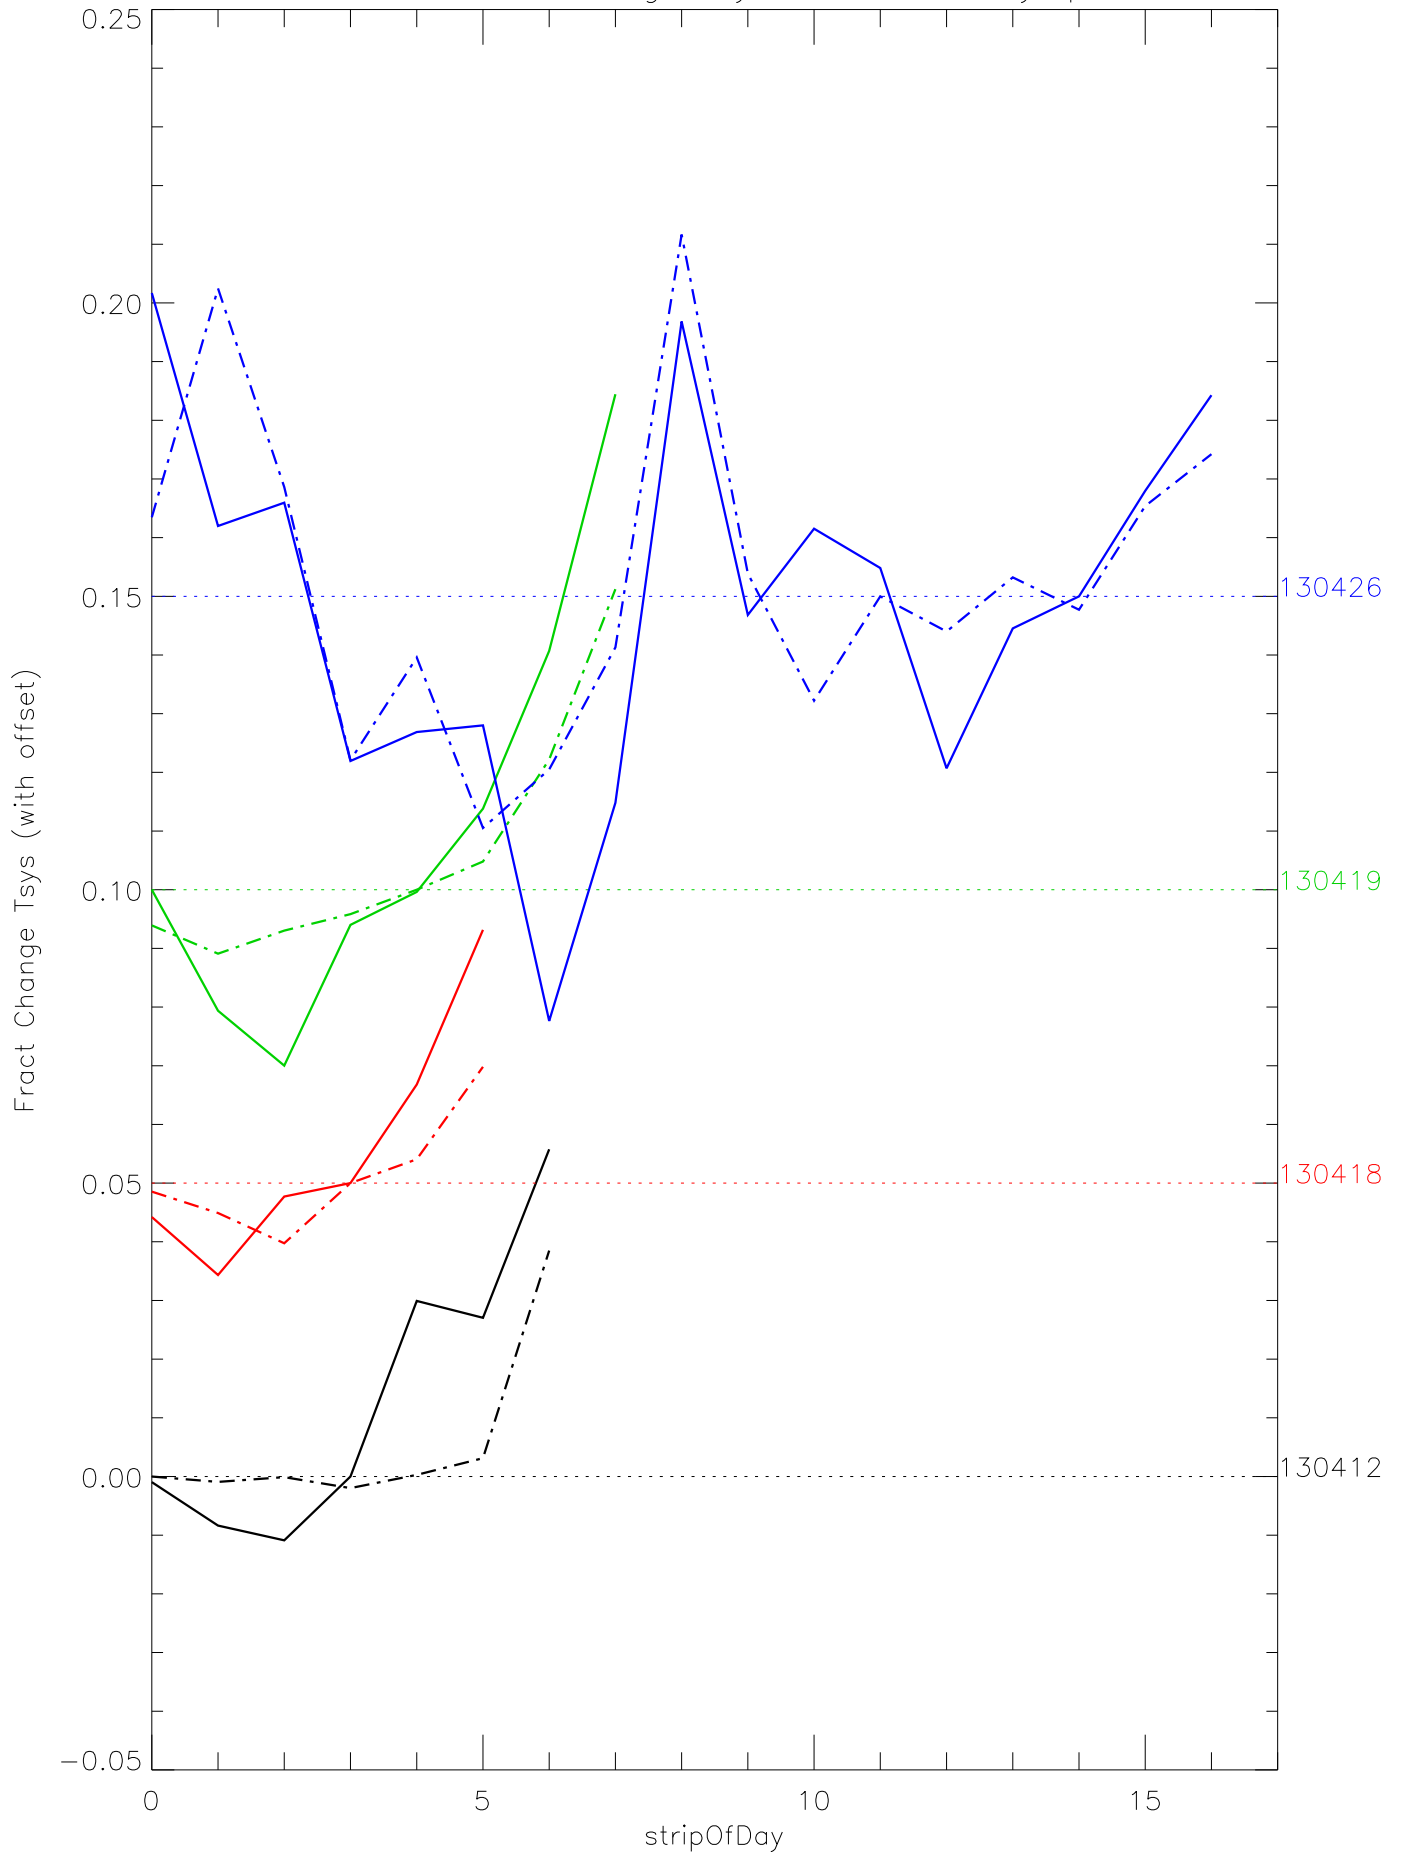

a2048 fractional change TsysK for each day. pixel:0

a2048 fractional change TsysK for each day. pixel:1

a2048 fractional change TsysK for each day. pixel:2

a2048 fractional change TsysK for each day. pixel:3

a2048 fractional change TsysK for each day. pixel:4

a2048 fractional change TsysK for each day. pixel:5

a2048 fractional change TsysK for each day. pixel:6