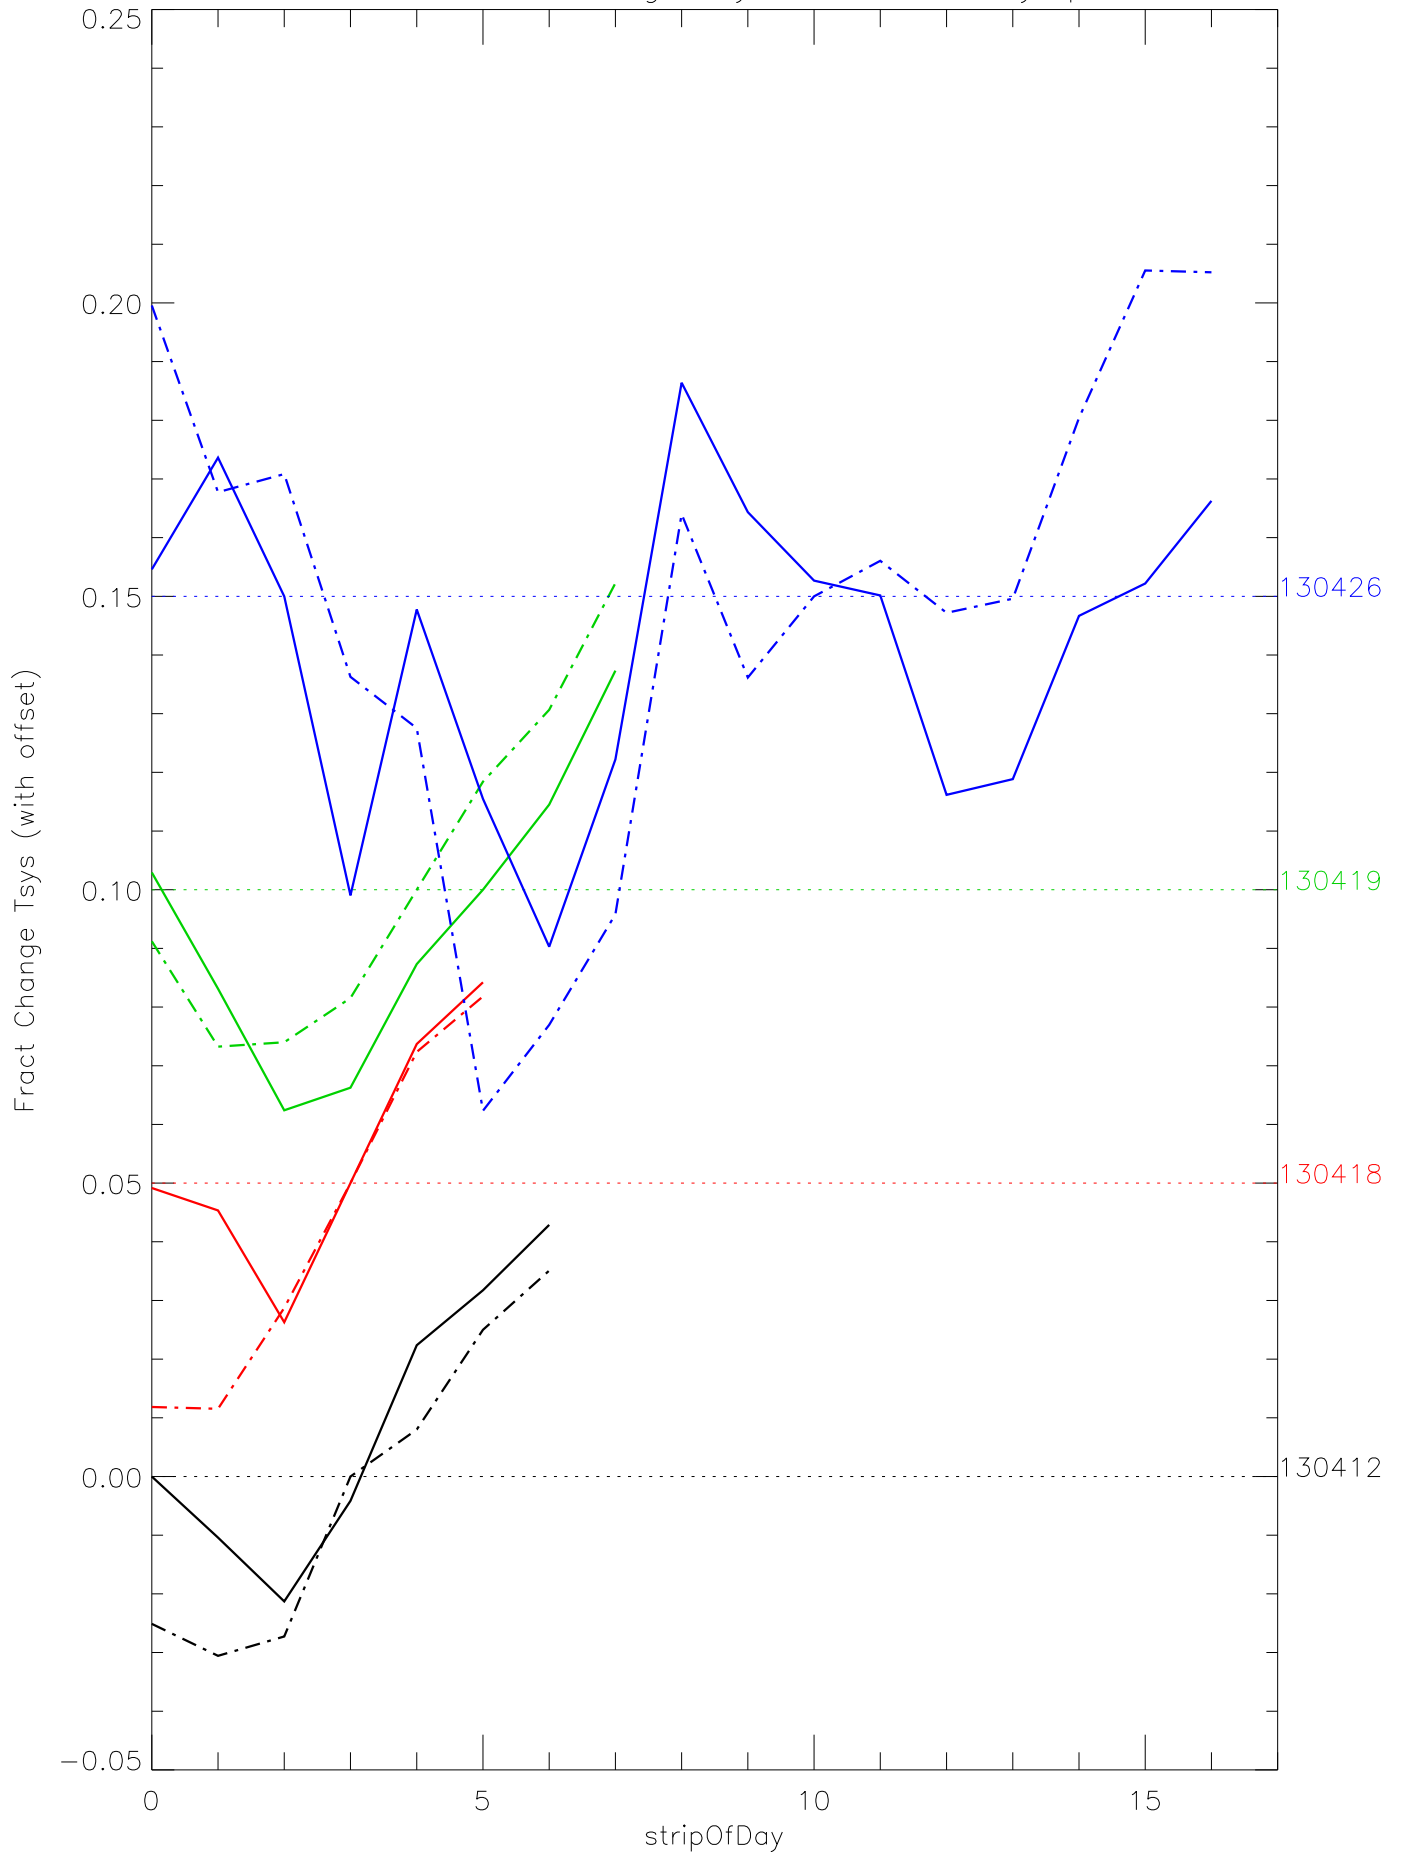

a2048 fractional change TsysK for each day. pixel:0

a2048 fractional change TsysK for each day. pixel:1

a2048 fractional change TsysK for each day. pixel:2

a2048 fractional change TsysK for each day. pixel:3

a2048 fractional change TsysK for each day. pixel:4

a2048 fractional change TsysK for each day. pixel:5

a2048 fractional change TsysK for each day. pixel:6