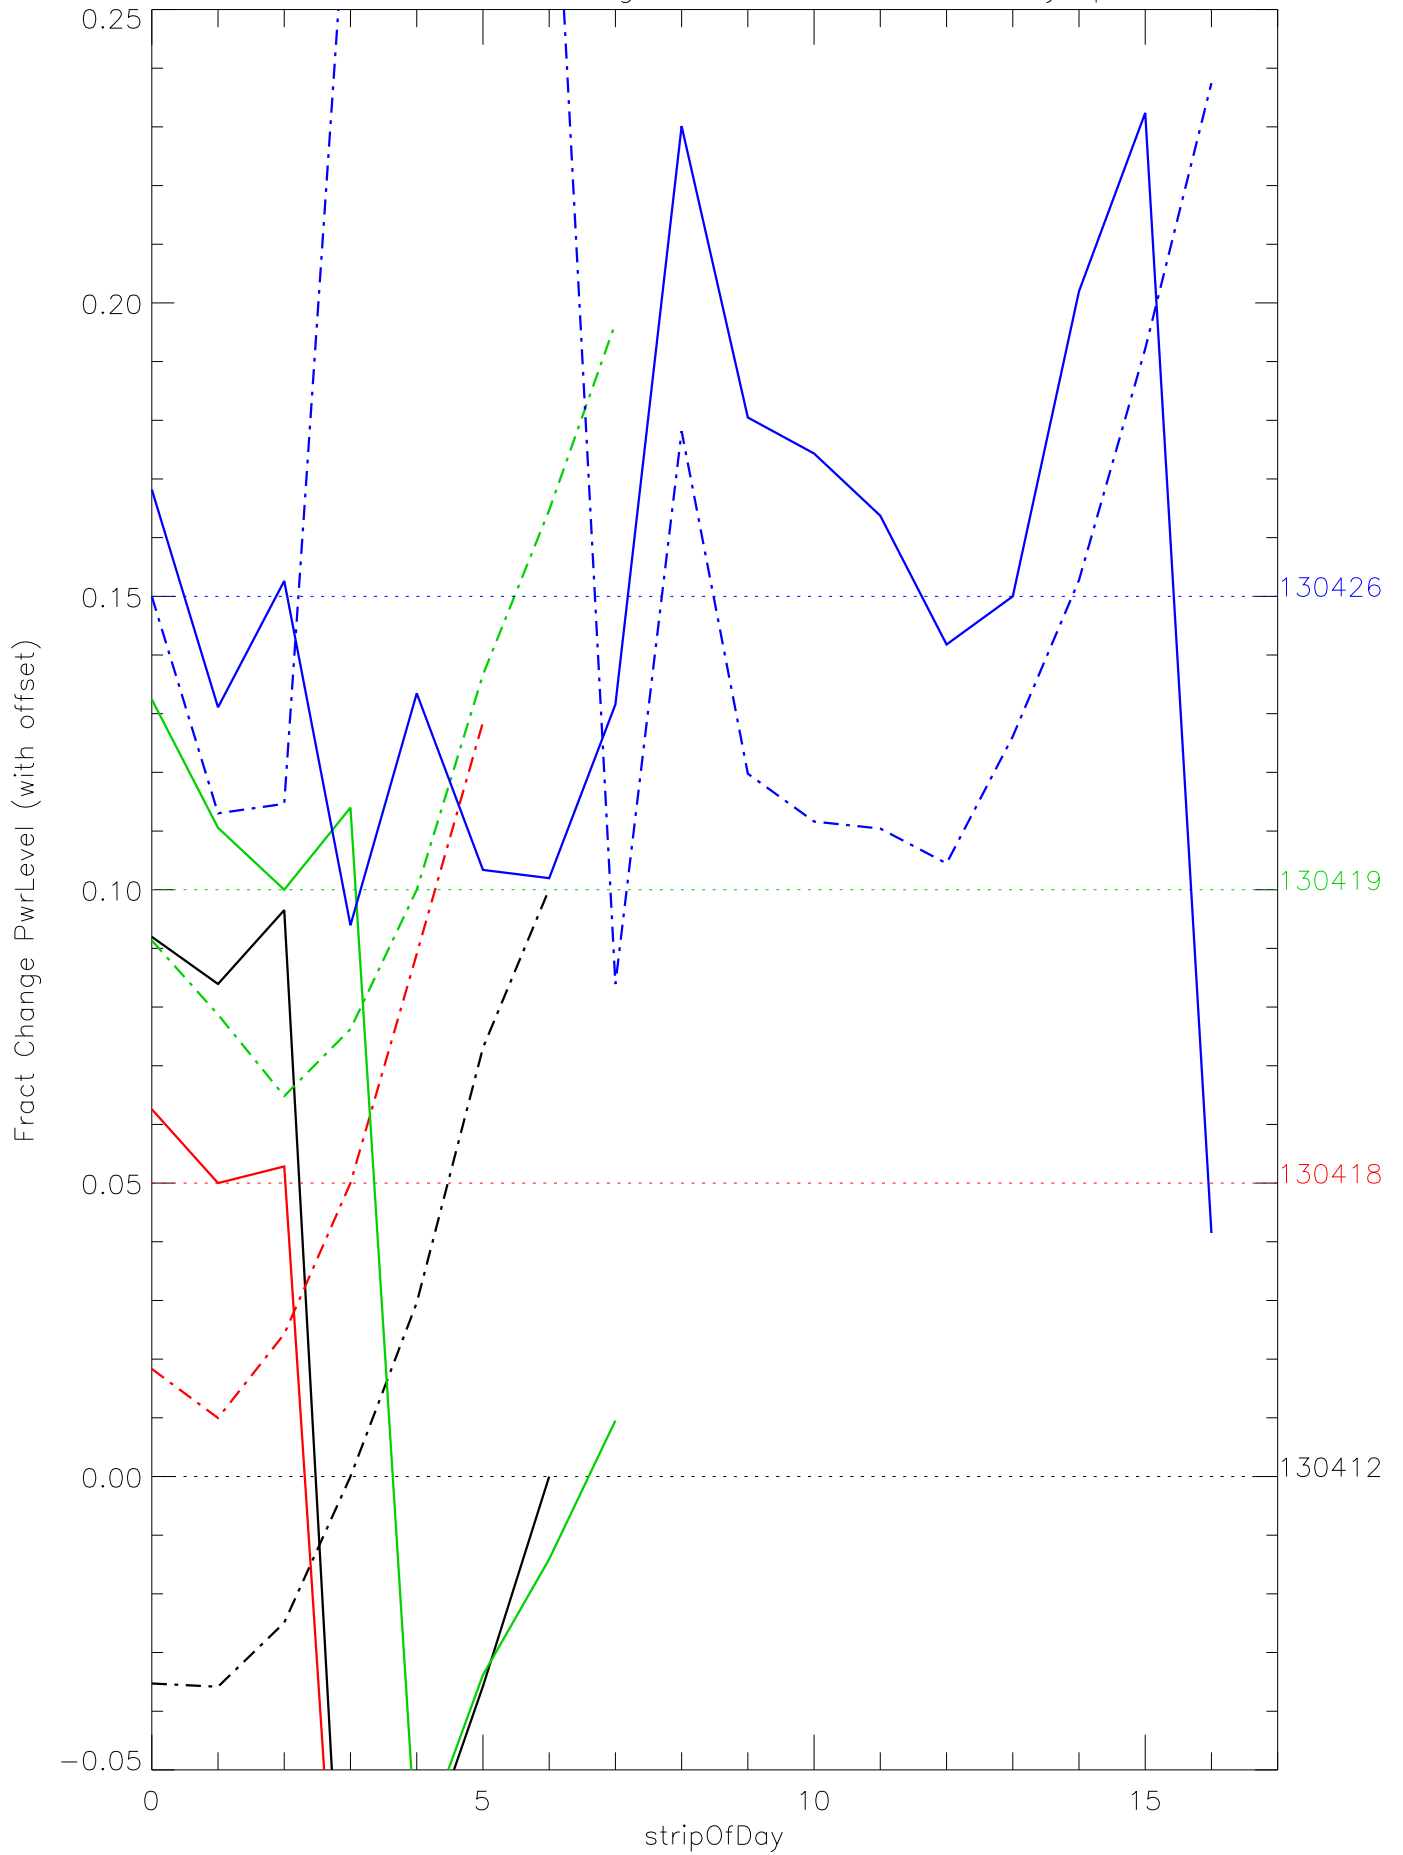

a2048 fractional change PwrLevel for each day. pixel:0

a2048 fractional change PwrLevel for each day. pixel:1

a2048 fractional change PwrLevel for each day. pixel:2

a2048 fractional change PwrLevel for each day. pixel:3

a2048 fractional change PwrLevel for each day. pixel:5

a2048 fractional change PwrLevel for each day. pixel:6