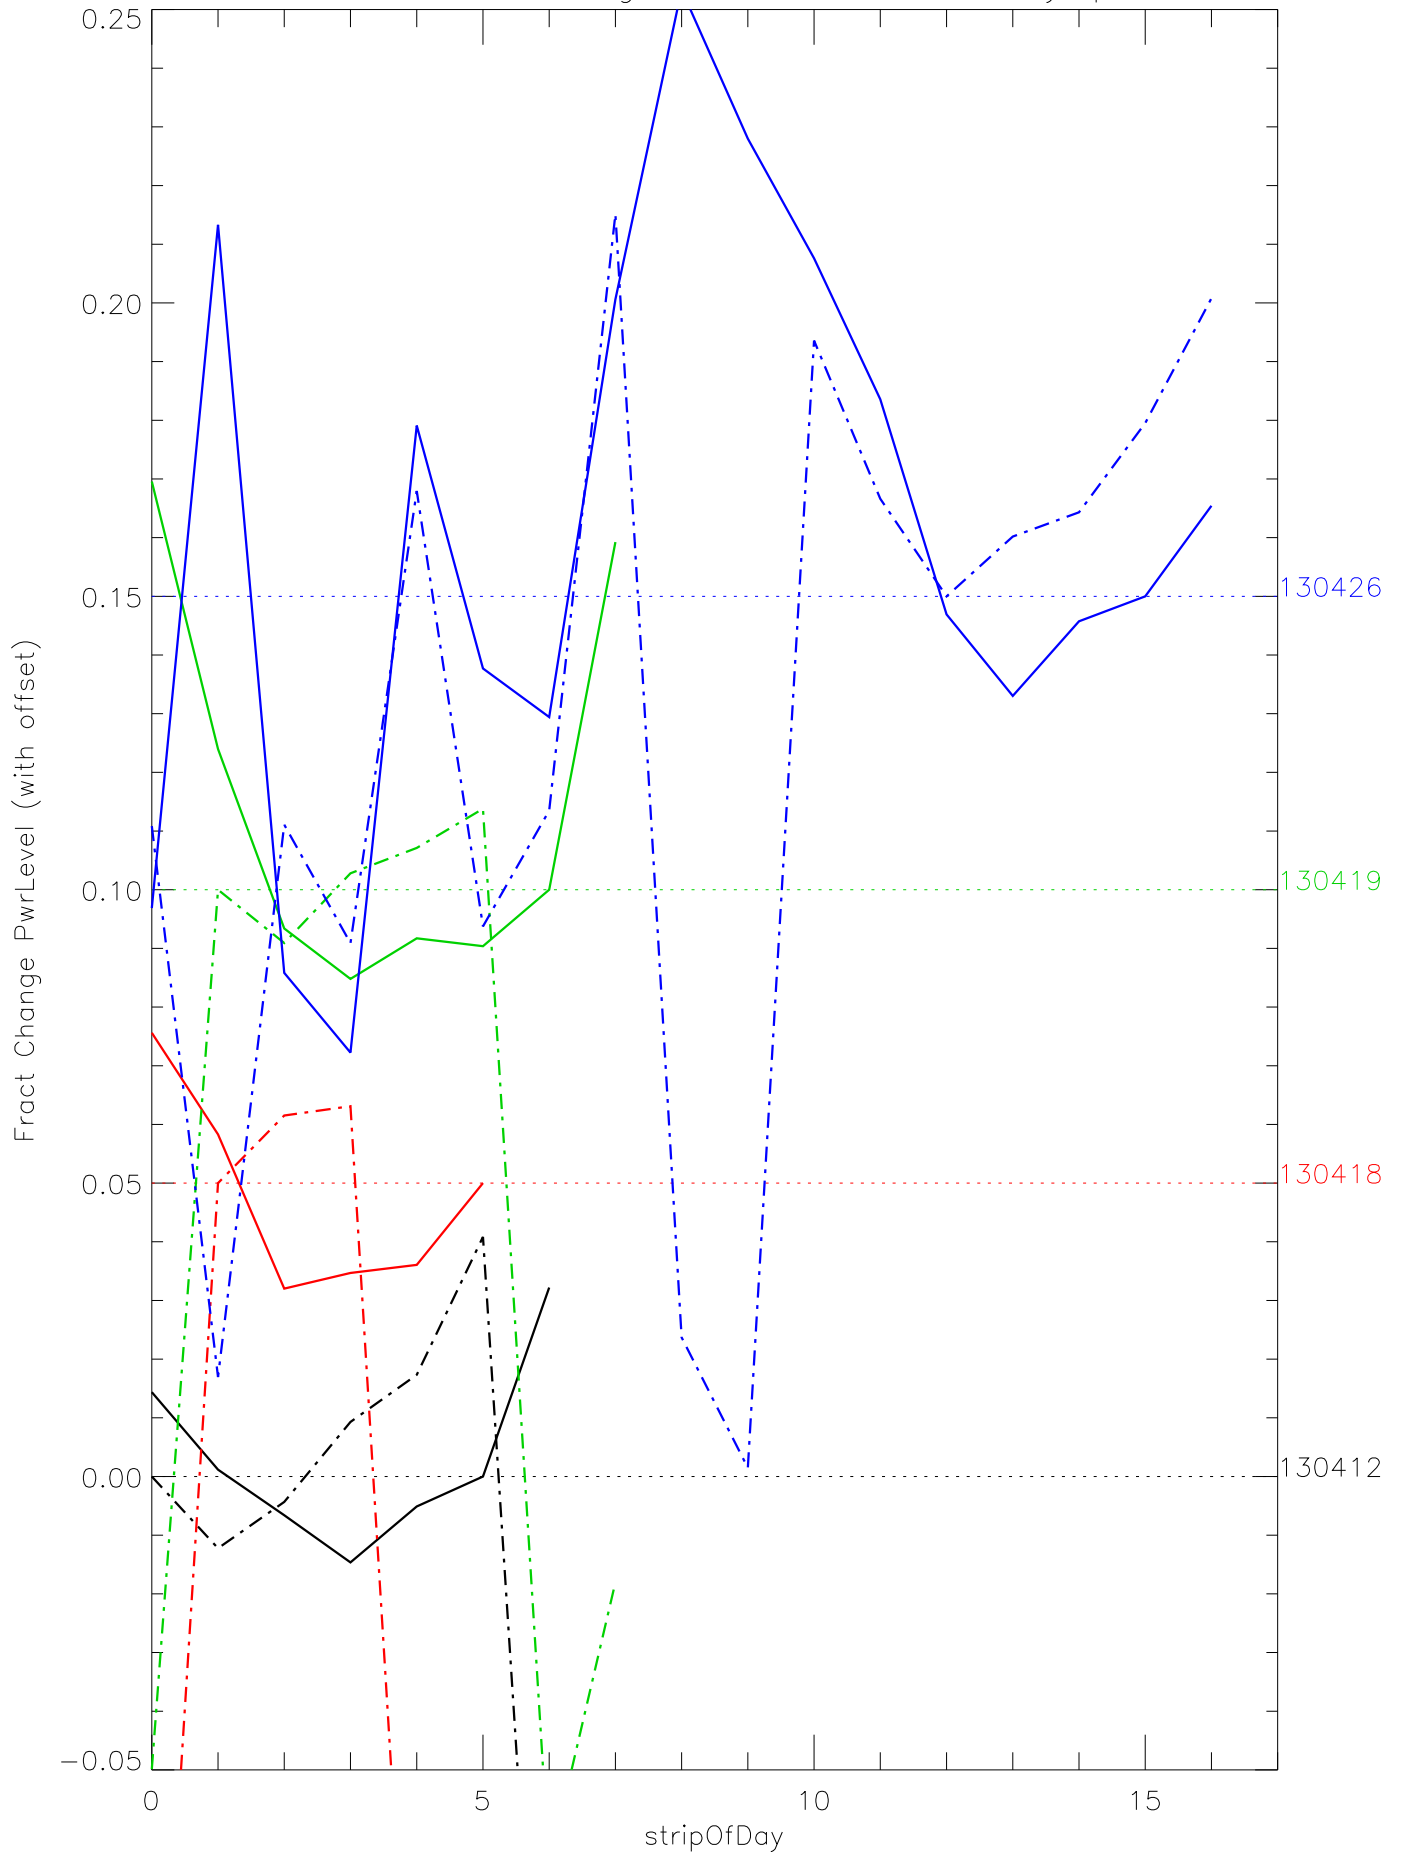

a2048 fractional change PwrLevel for each day. pixel:0

a2048 fractional change PwrLevel for each day. pixel:1

a2048 fractional change PwrLevel for each day. pixel:2

a2048 fractional change PwrLevel for each day. pixel:3

a2048 fractional change PwrLevel for each day. pixel:5

a2048 fractional change PwrLevel for each day. pixel:6