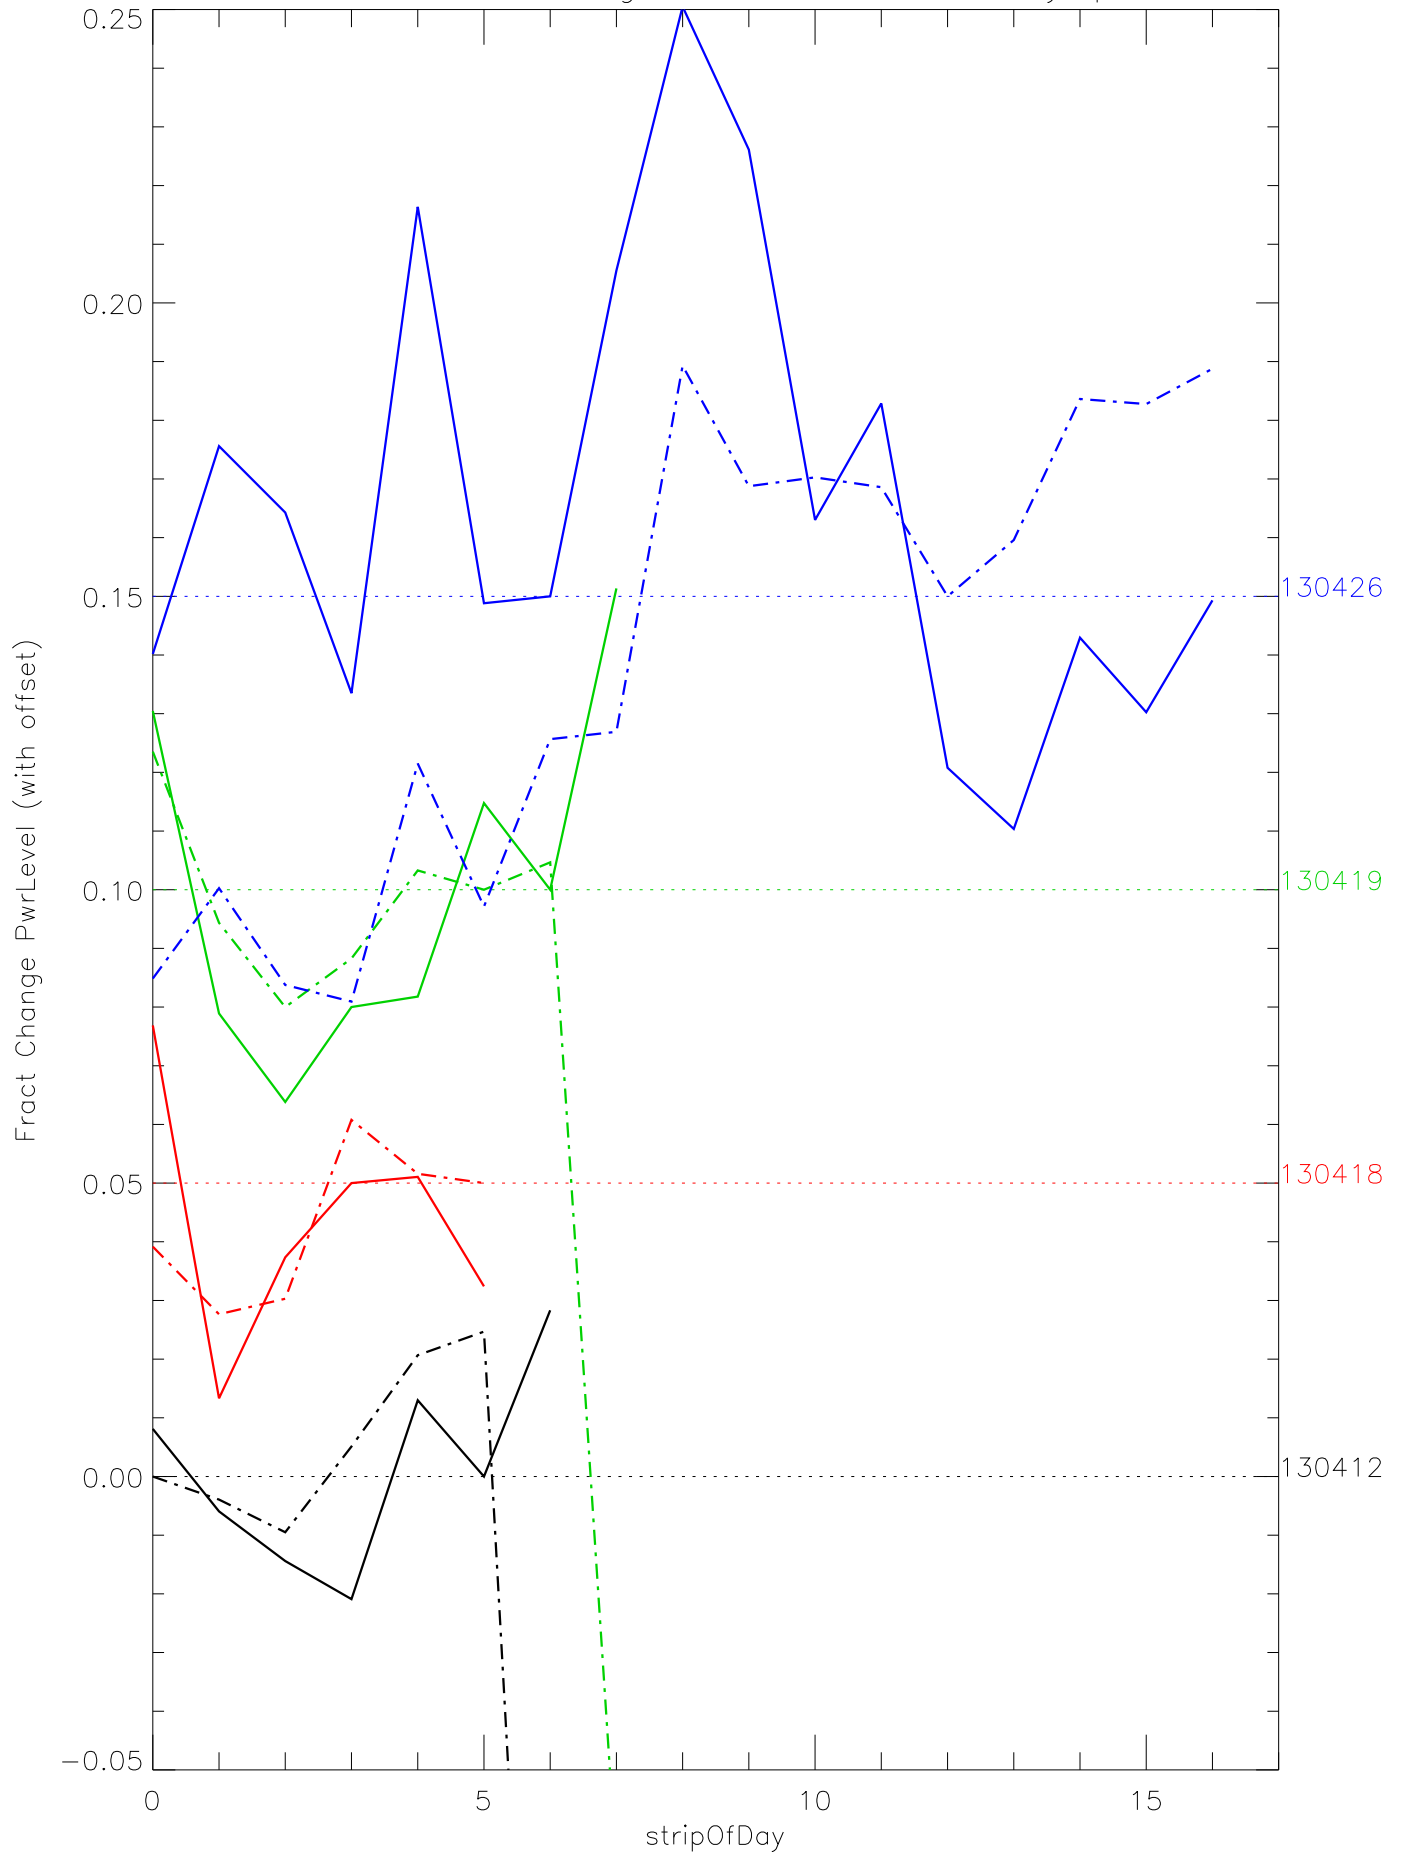

a2048 fractional change PwrLevel for each day. pixel:0

a2048 fractional change PwrLevel for each day. pixel:1

a2048 fractional change PwrLevel for each day. pixel:2

a2048 fractional change PwrLevel for each day. pixel:3

a2048 fractional change PwrLevel for each day. pixel:5

a2048 fractional change PwrLevel for each day. pixel:6