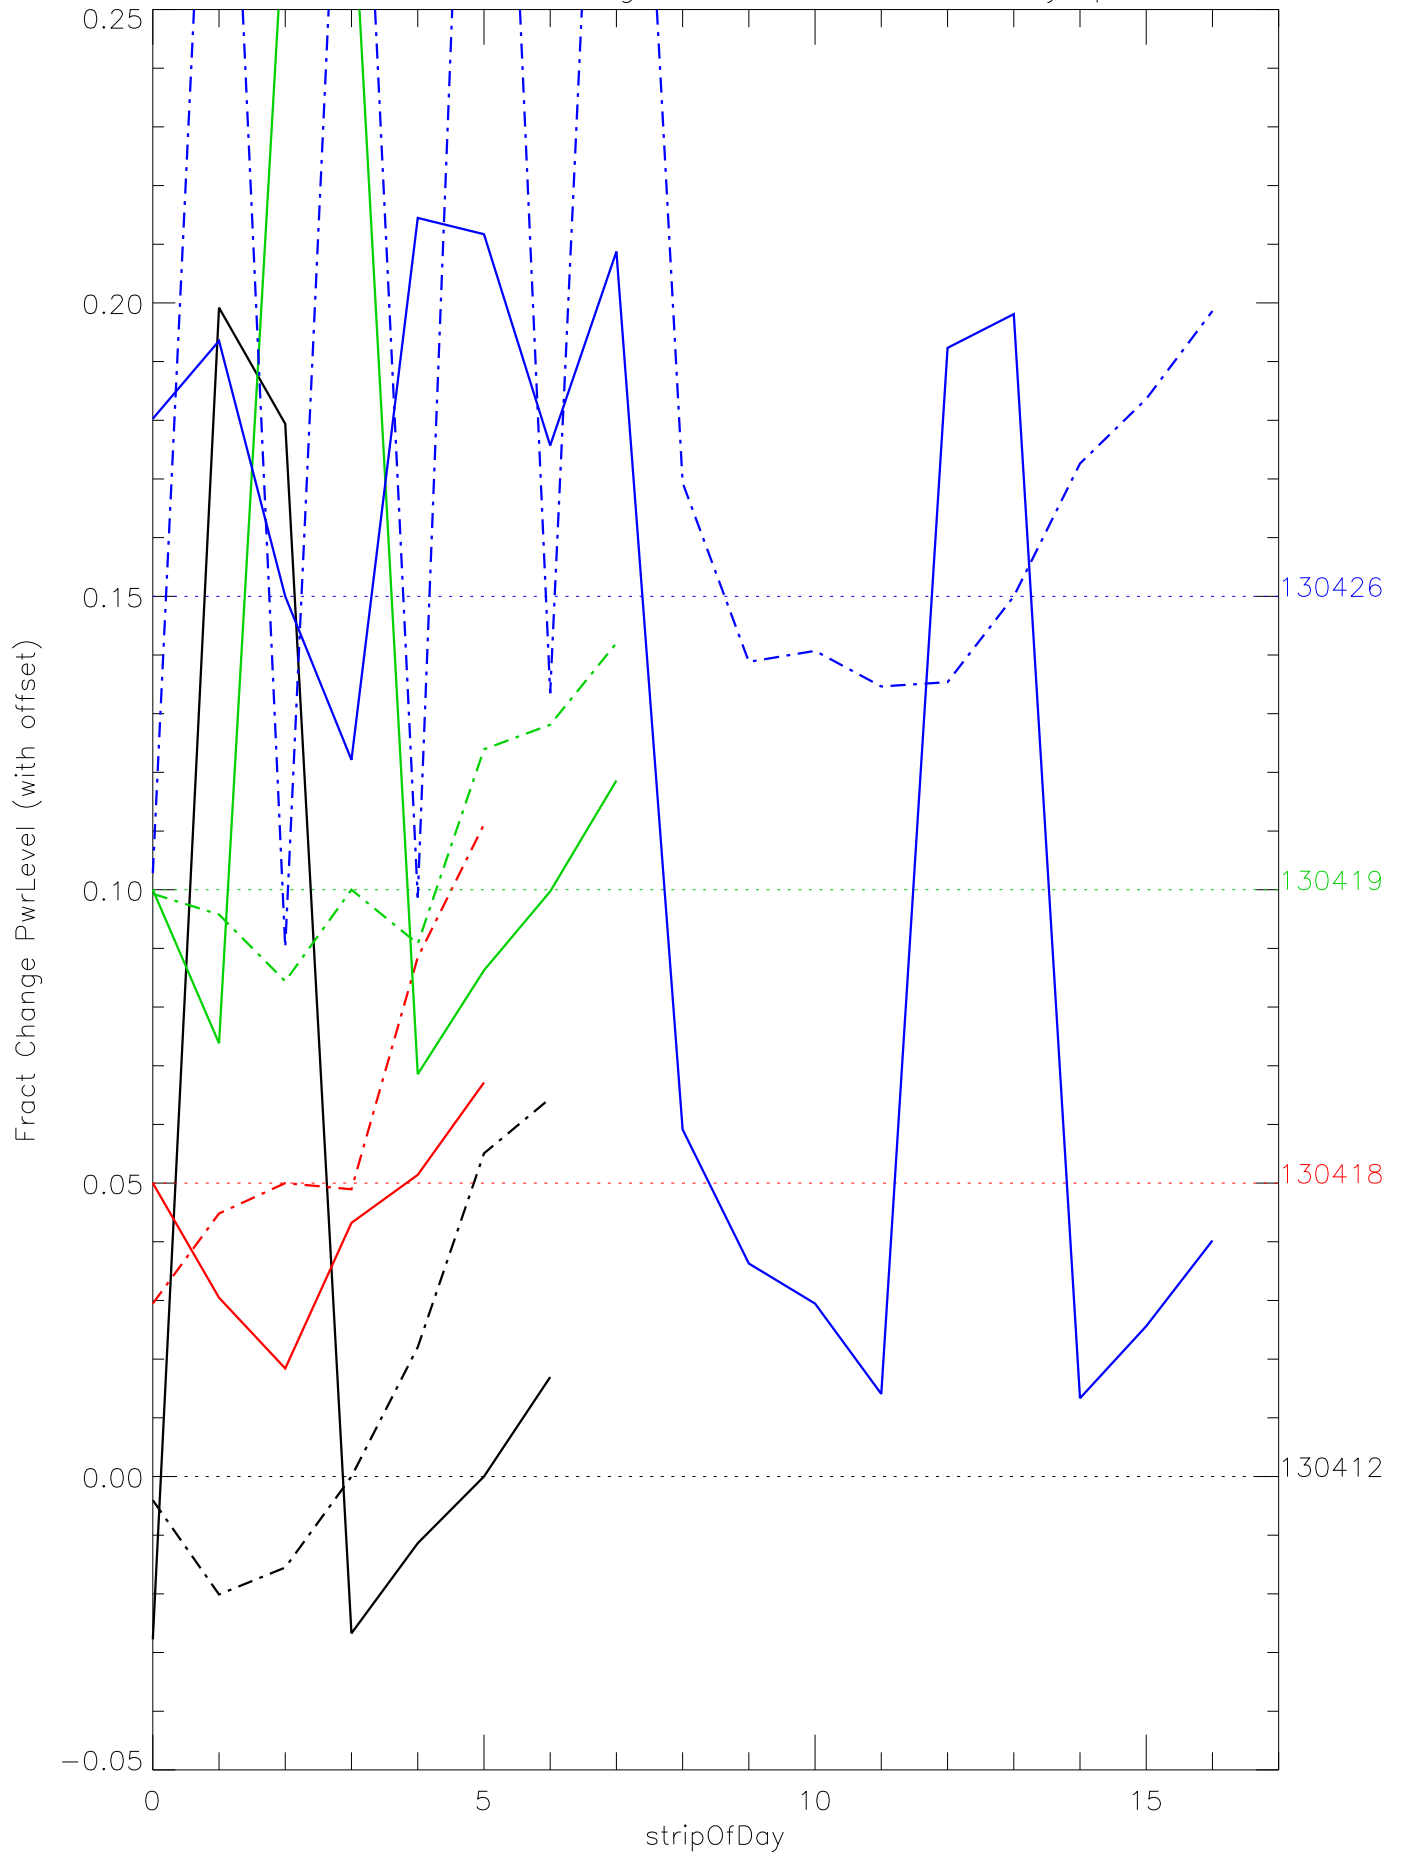

a2048 fractional change PwrLevel for each day. pixel:0

a2048 fractional change PwrLevel for each day. pixel:1

a2048 fractional change PwrLevel for each day. pixel:2

a2048 fractional change PwrLevel for each day. pixel:3

a2048 fractional change PwrLevel for each day. pixel:5

a2048 fractional change PwrLevel for each day. pixel:6