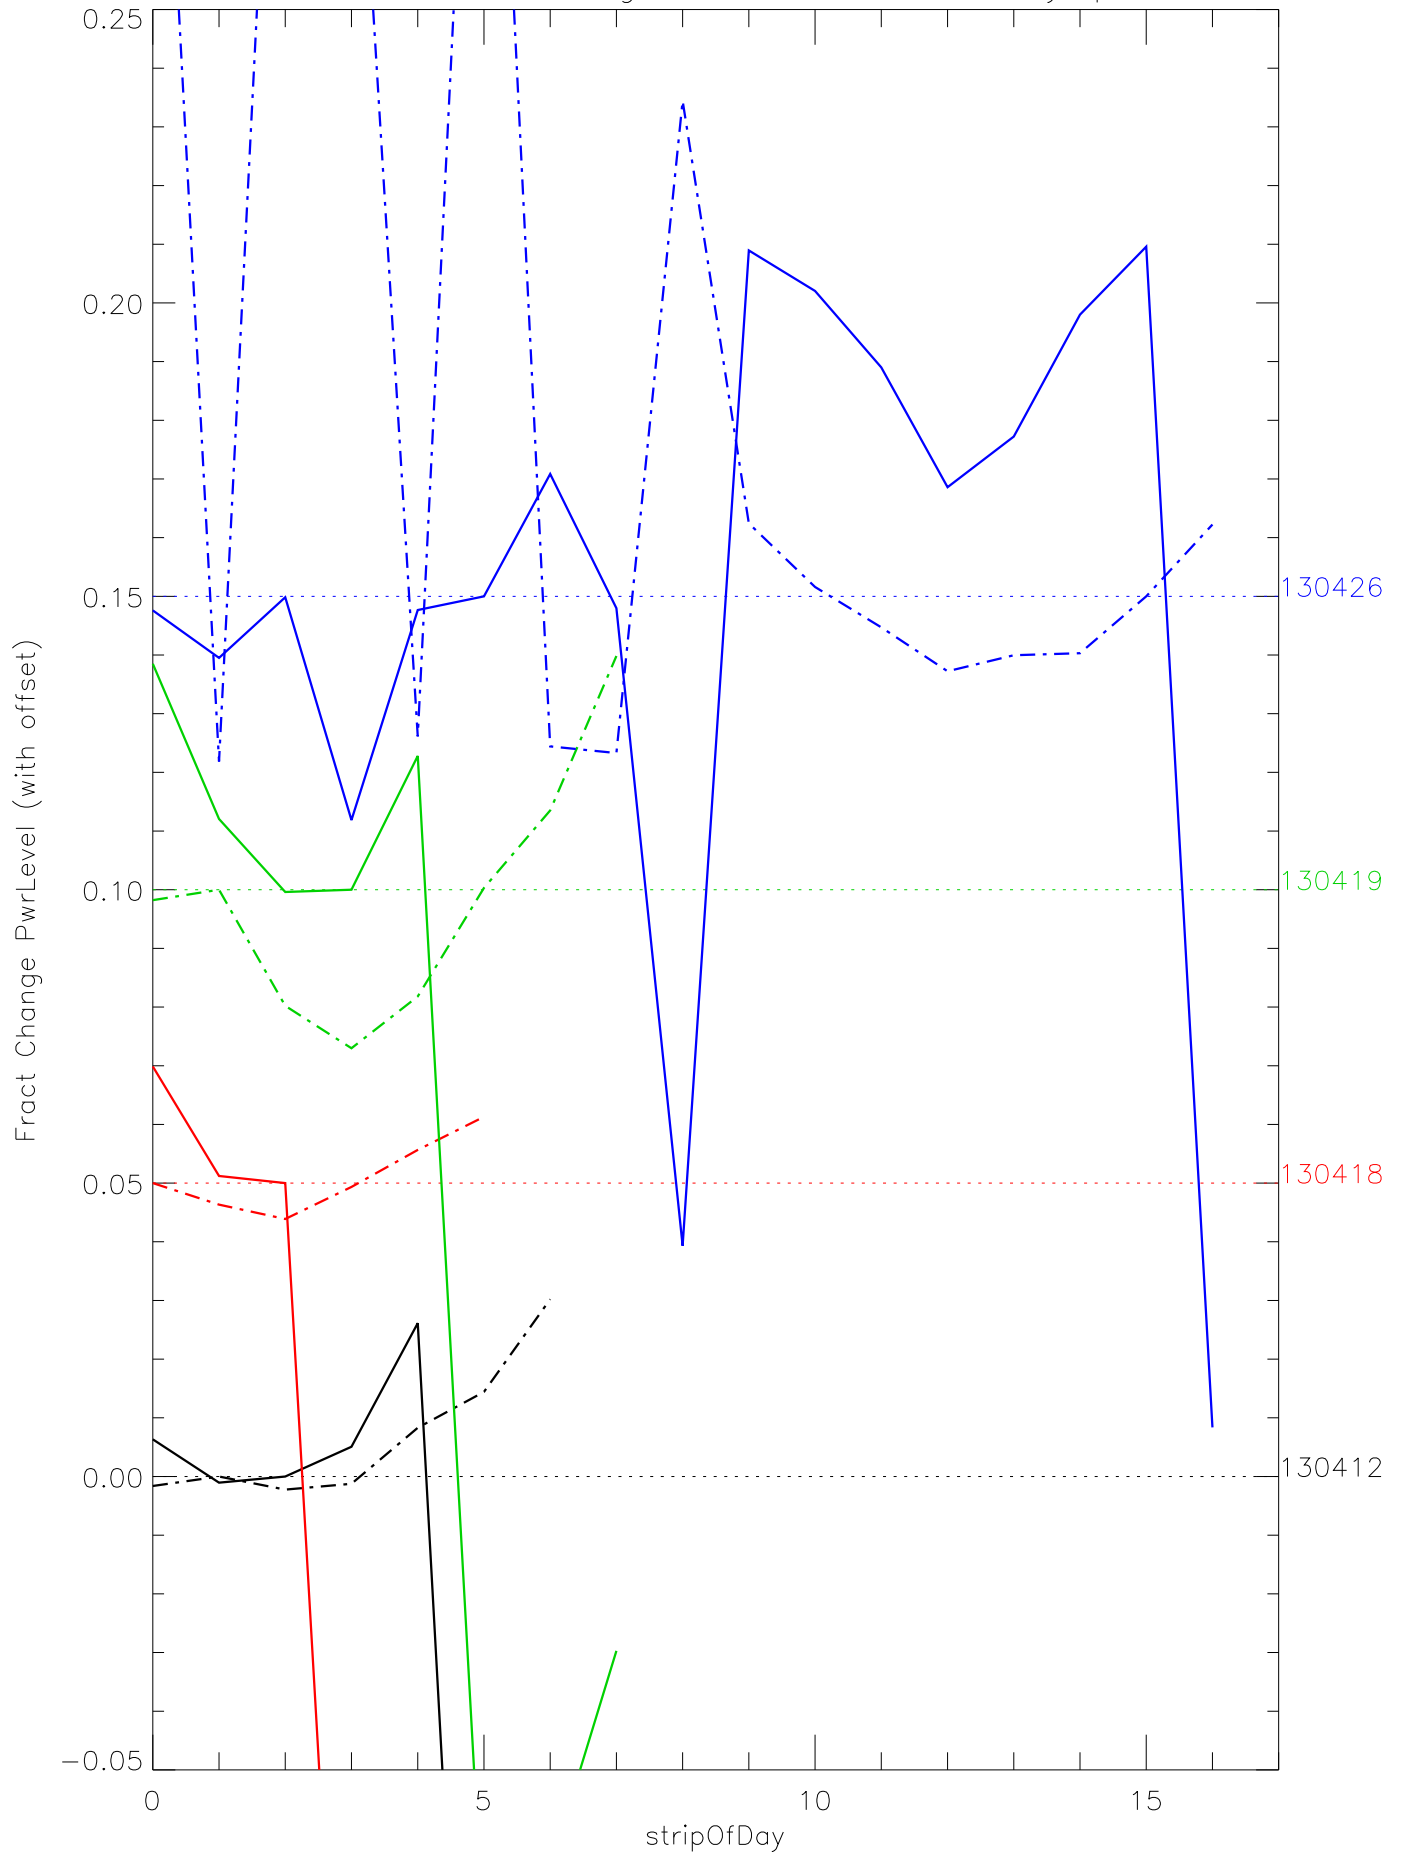

a2048 fractional change PwrLevel for each day. pixel:0

a2048 fractional change PwrLevel for each day. pixel:1

a2048 fractional change PwrLevel for each day. pixel:2

a2048 fractional change PwrLevel for each day. pixel:3

a2048 fractional change PwrLevel for each day. pixel:5

a2048 fractional change PwrLevel for each day. pixel:6