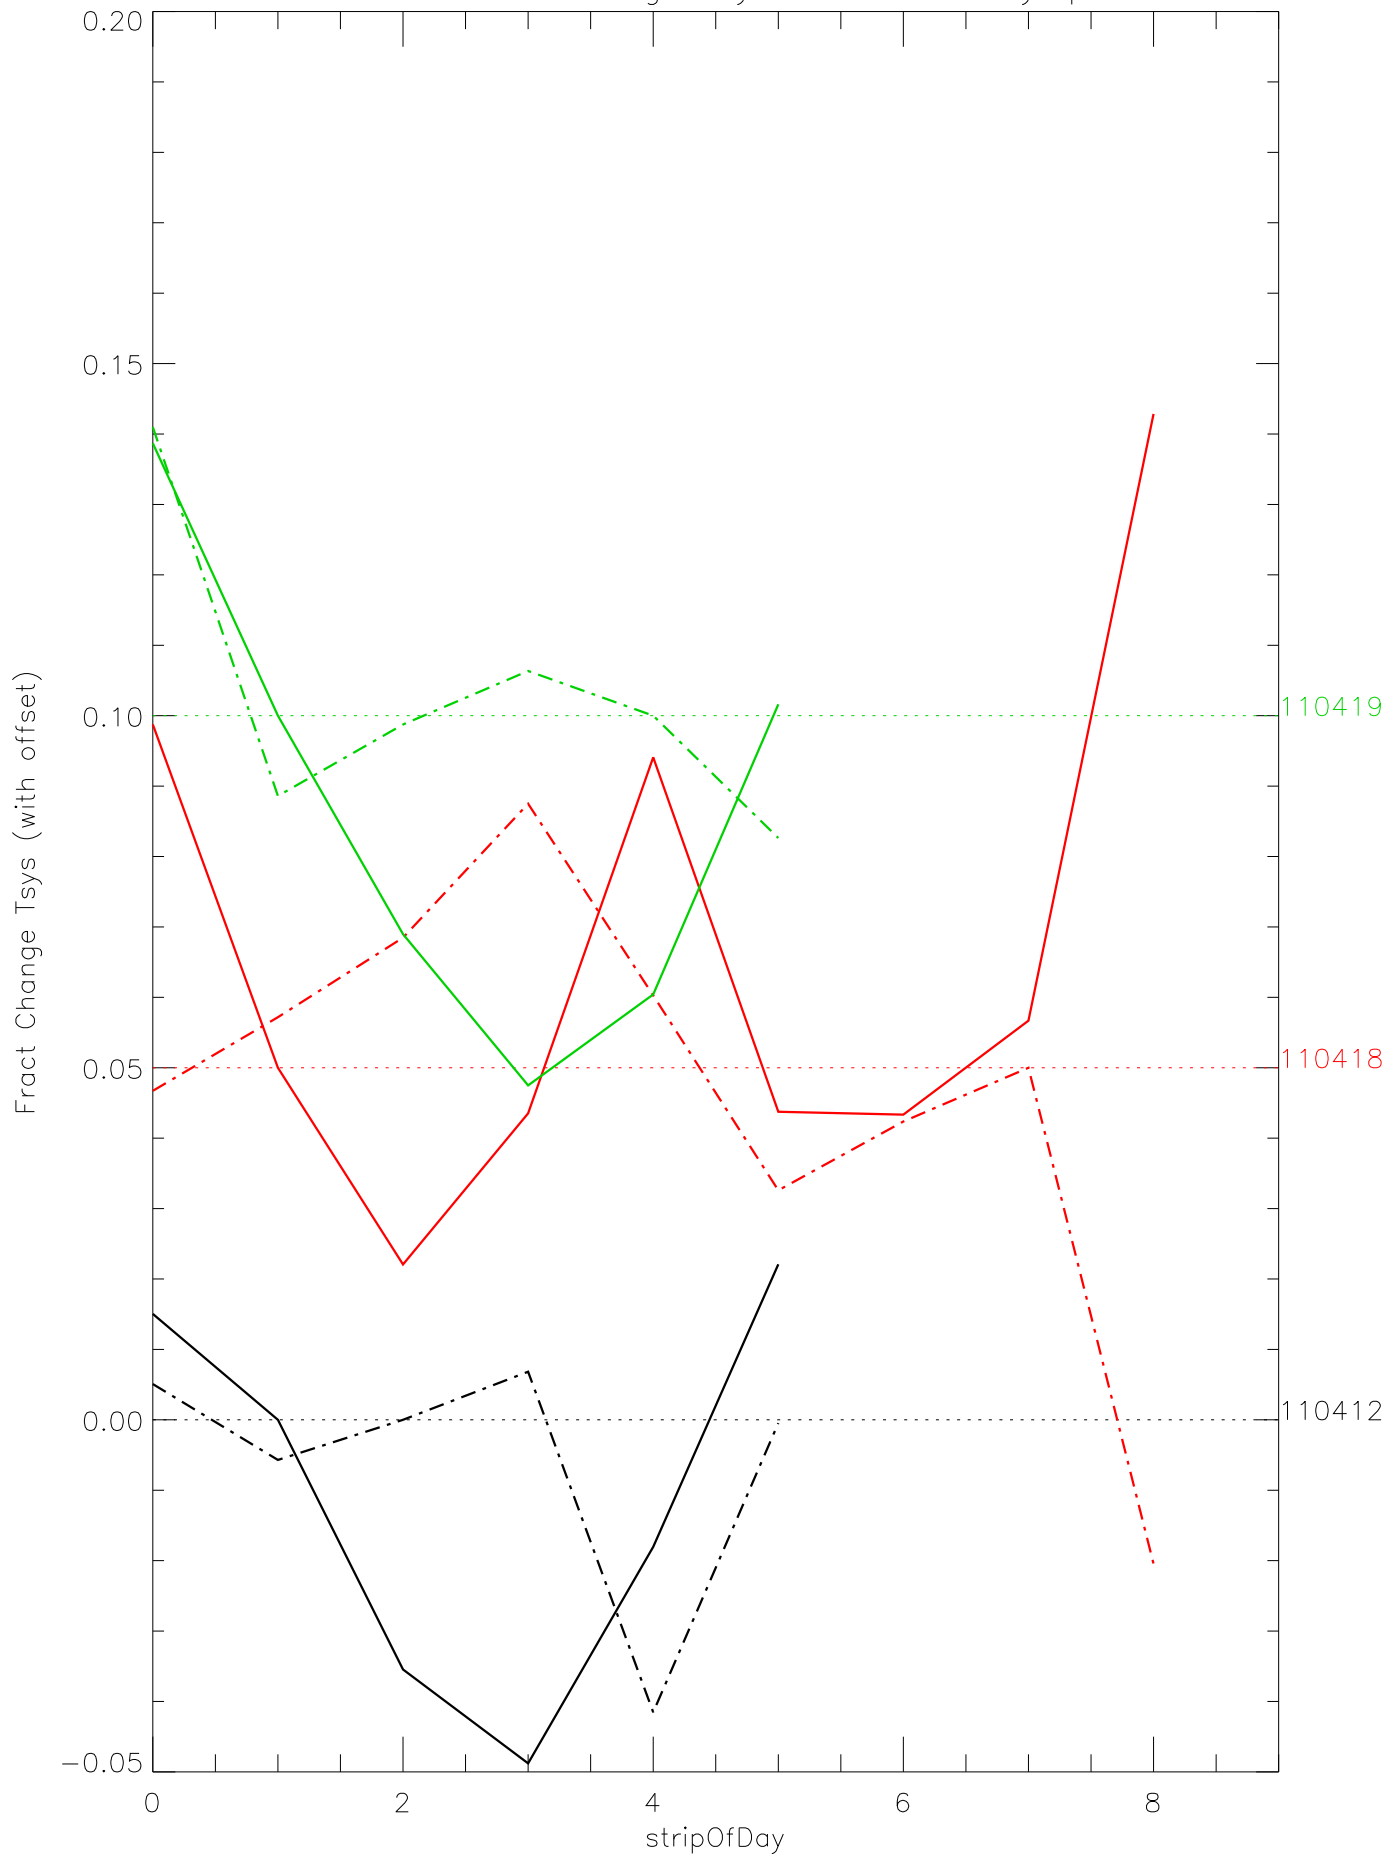

a2048 fractional change TsysK for each day. pixel:0

a2048 fractional change TsysK for each day. pixel:1

a2048 fractional change TsysK for each day. pixel:2

a2048 fractional change TsysK for each day. pixel:3

a2048 fractional change TsysK for each day. pixel:4

a2048 fractional change TsysK for each day. pixel:5

a2048 fractional change TsysK for each day. pixel:6