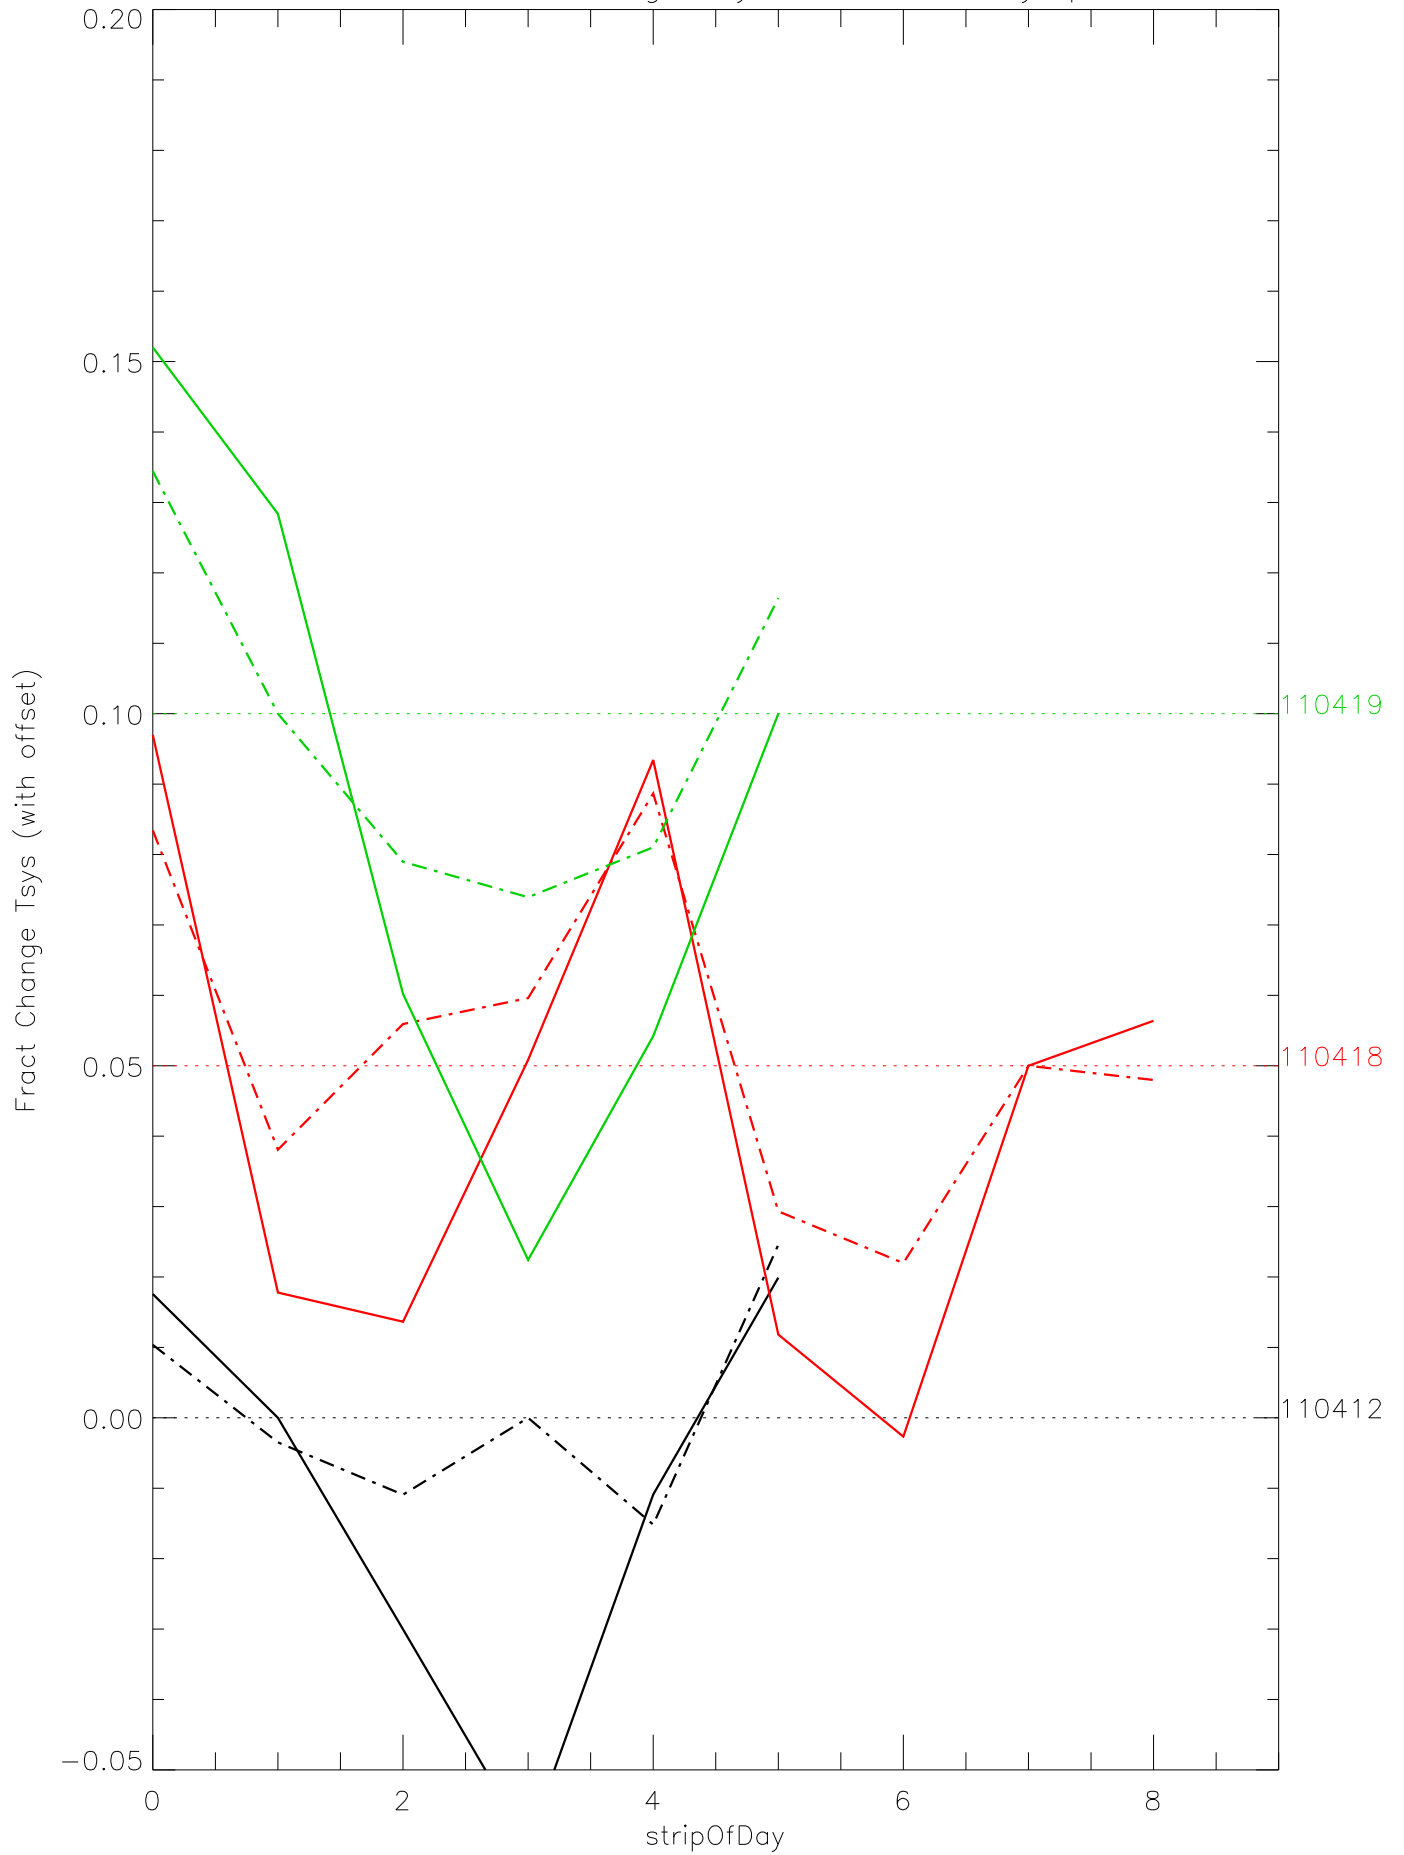

a2048 fractional change TsysK for each day. pixel:0

a2048 fractional change TsysK for each day. pixel:1

a2048 fractional change TsysK for each day. pixel:2

a2048 fractional change TsysK for each day. pixel:3

a2048 fractional change TsysK for each day. pixel:4

a2048 fractional change TsysK for each day. pixel:5

a2048 fractional change TsysK for each day. pixel:6