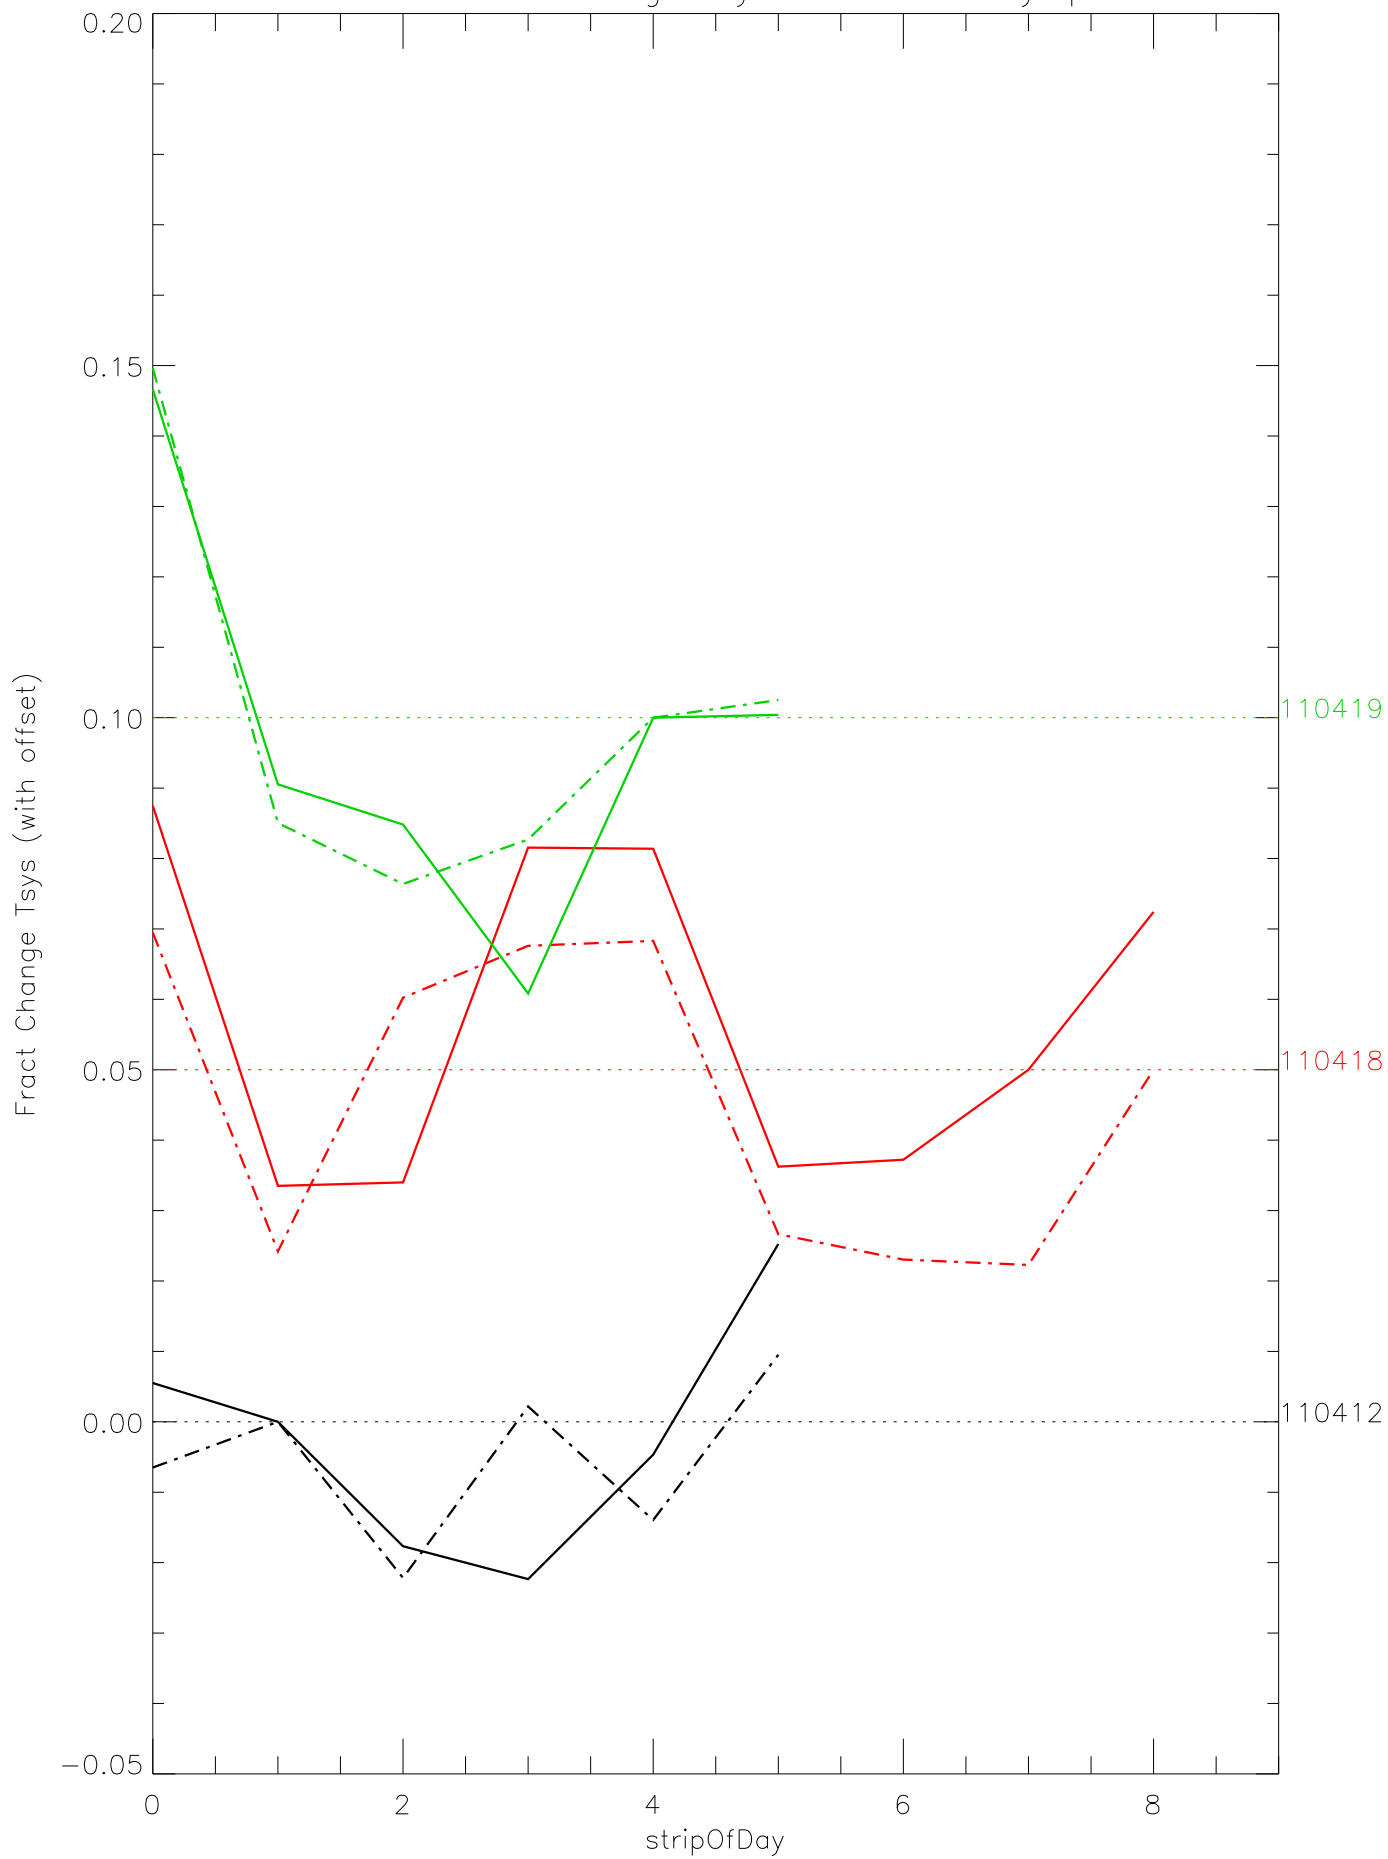

a2048 fractional change TsysK for each day. pixel:0

a2048 fractional change TsysK for each day. pixel:1

a2048 fractional change TsysK for each day. pixel:2

a2048 fractional change TsysK for each day. pixel:3

a2048 fractional change TsysK for each day. pixel:4

a2048 fractional change TsysK for each day. pixel:5

a2048 fractional change TsysK for each day. pixel:6