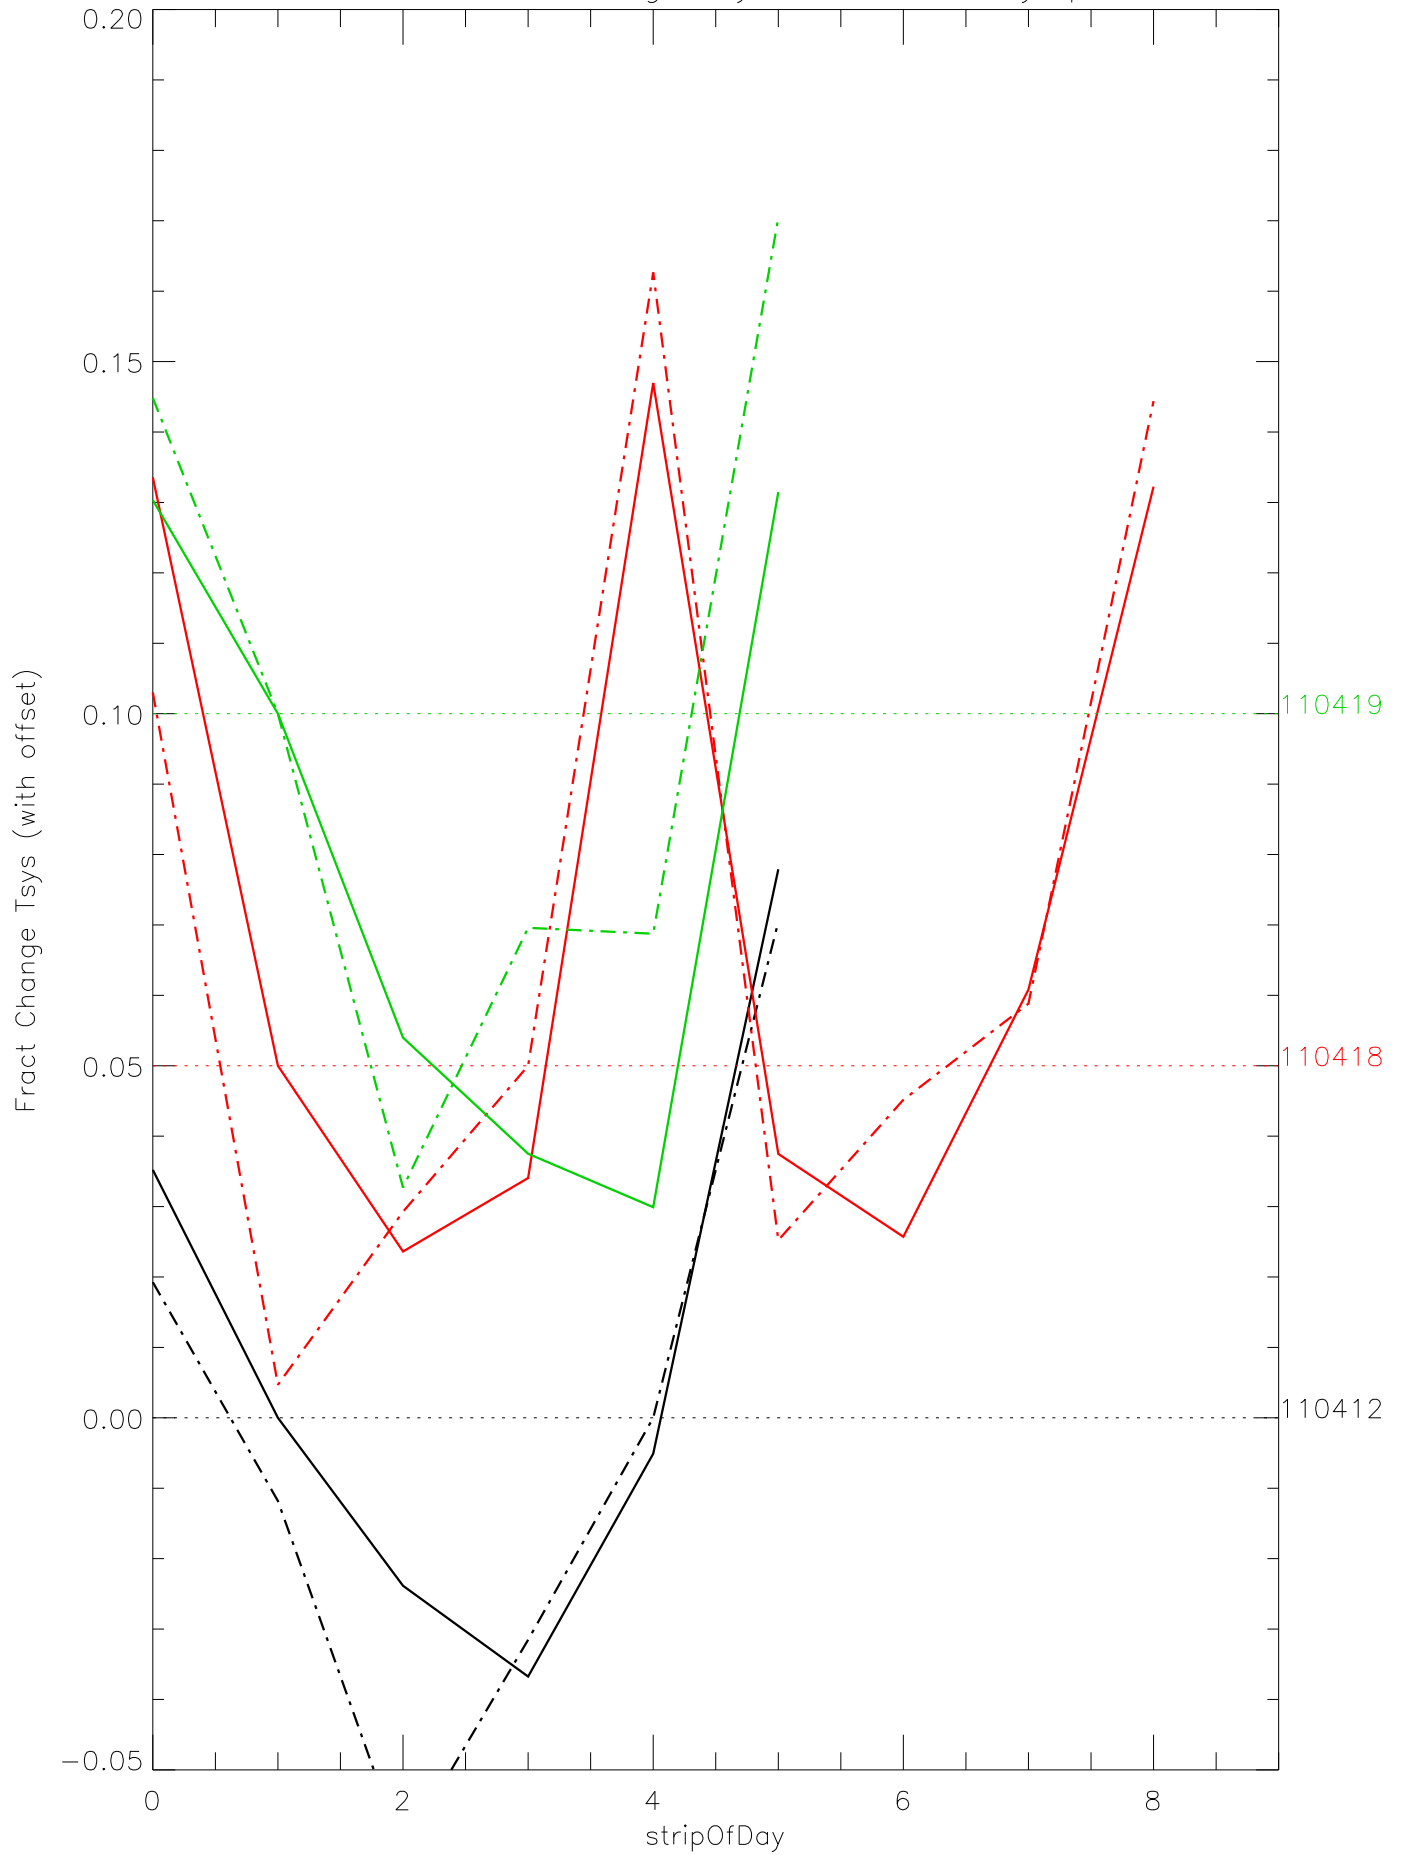

a2048 fractional change TsysK for each day. pixel:0

a2048 fractional change TsysK for each day. pixel:1

a2048 fractional change TsysK for each day. pixel:2

a2048 fractional change TsysK for each day. pixel:3

a2048 fractional change TsysK for each day. pixel:4

a2048 fractional change TsysK for each day. pixel:5

a2048 fractional change TsysK for each day. pixel:6