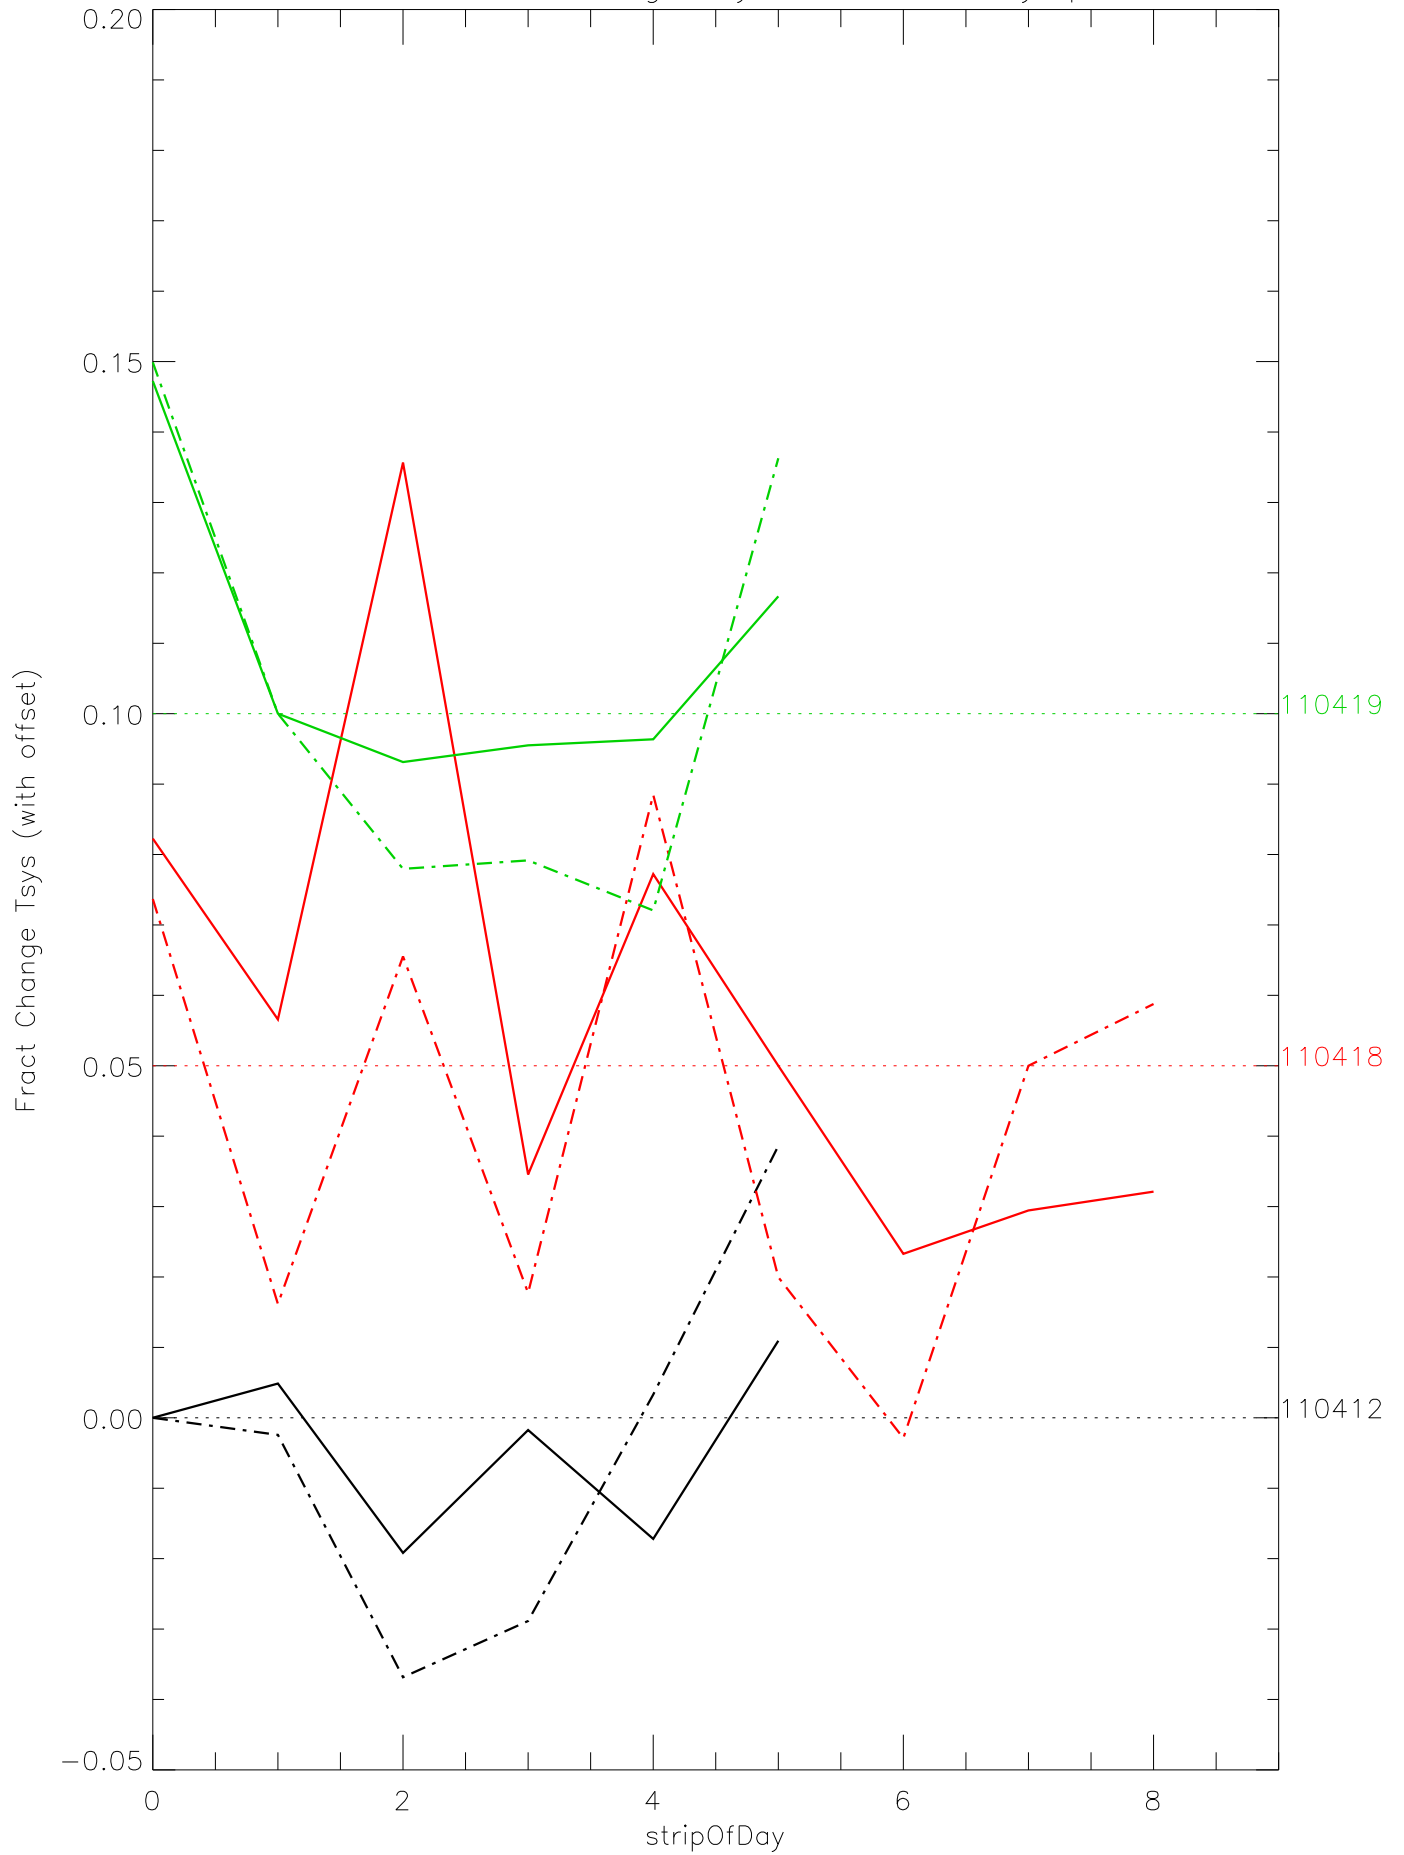

a2048 fractional change TsysK for each day. pixel:0

a2048 fractional change TsysK for each day. pixel:1

a2048 fractional change TsysK for each day. pixel:2

a2048 fractional change TsysK for each day. pixel:3

a2048 fractional change TsysK for each day. pixel:4

a2048 fractional change TsysK for each day. pixel:5

a2048 fractional change TsysK for each day. pixel:6