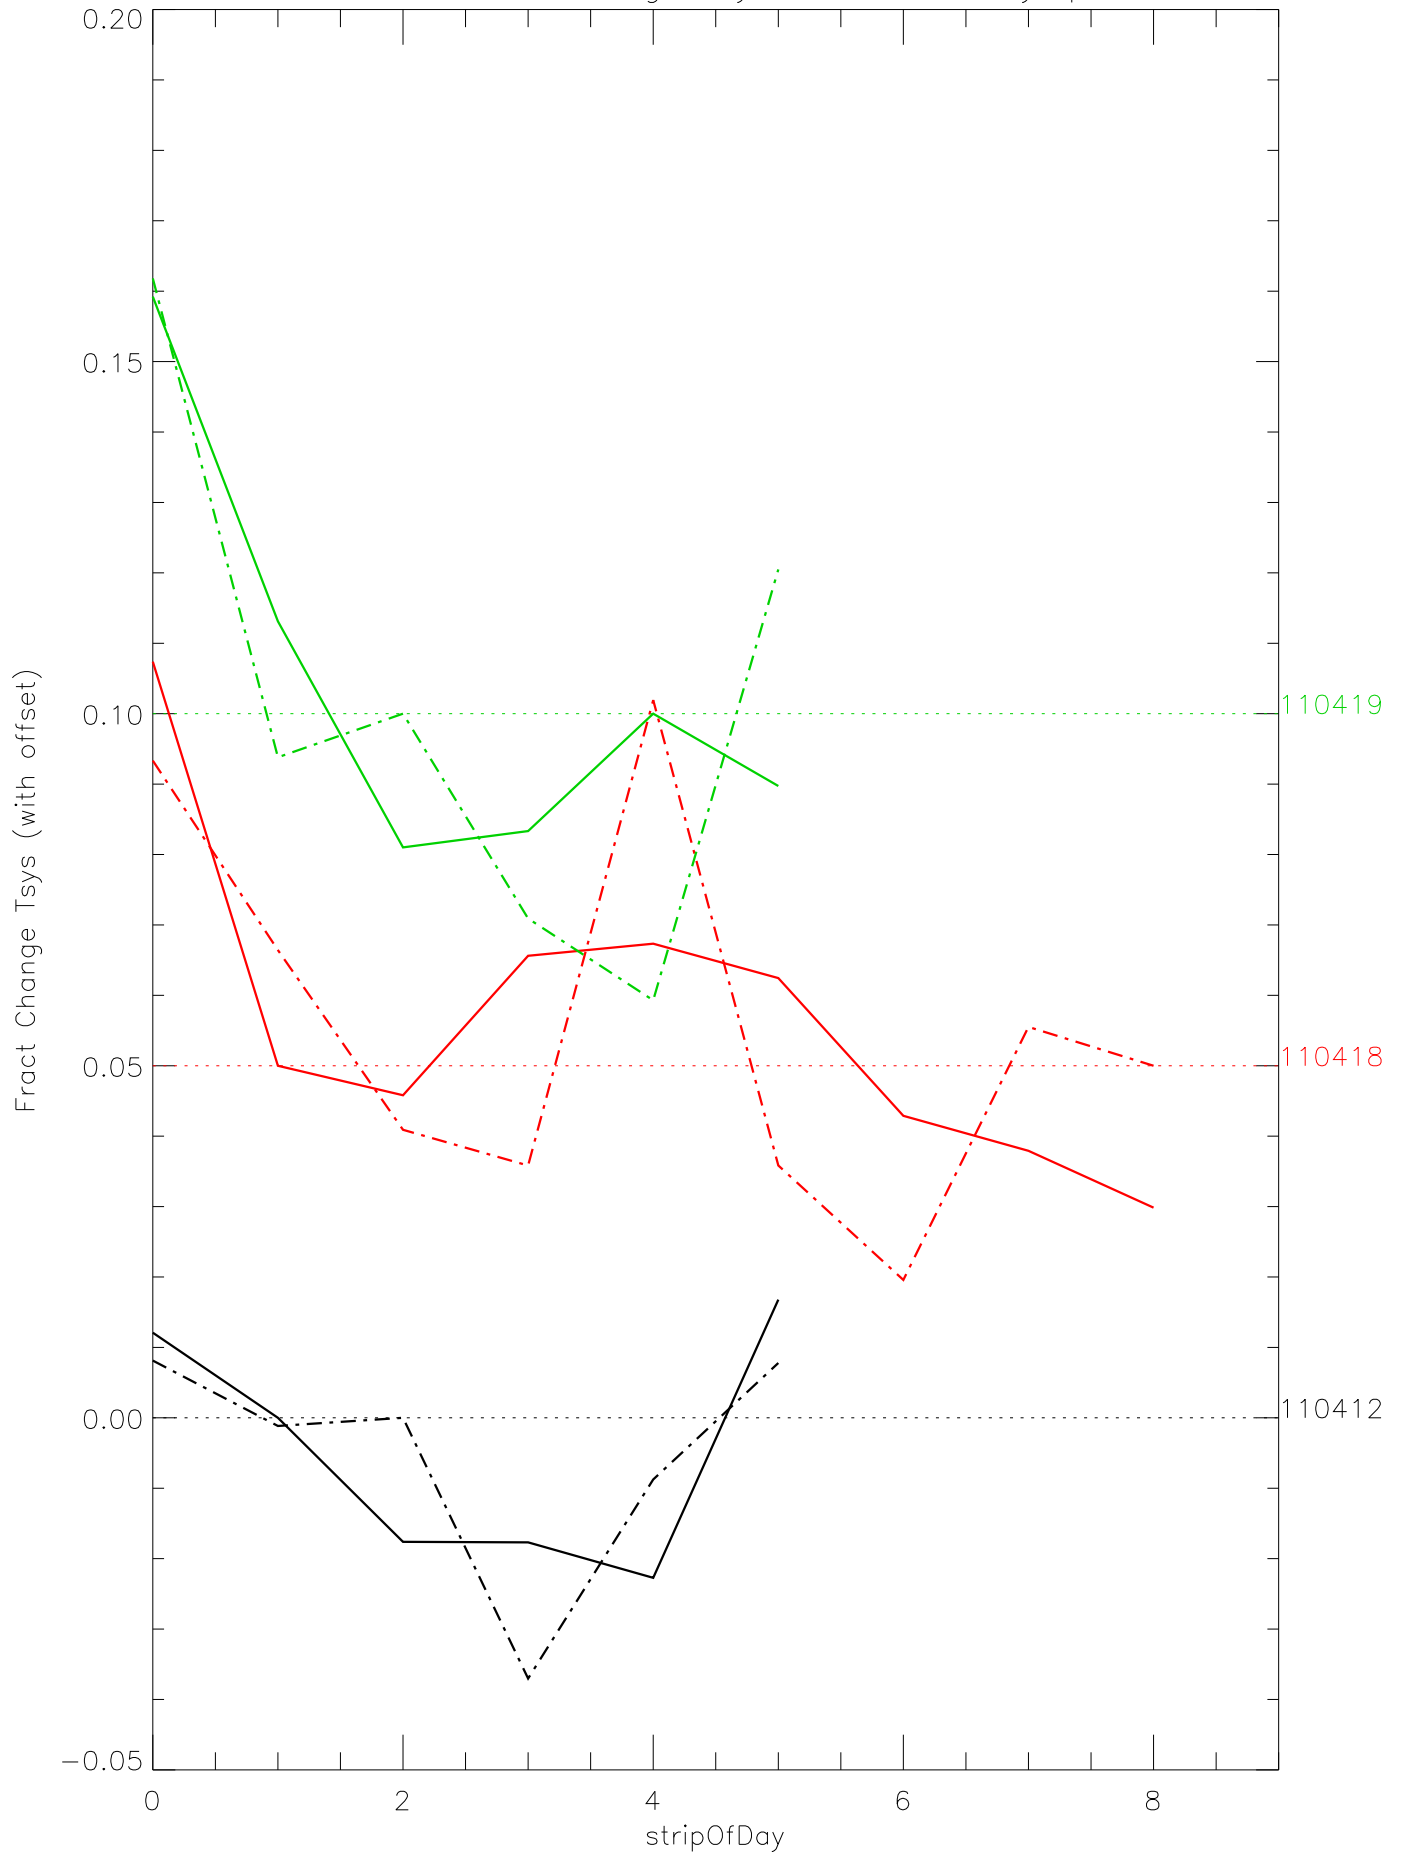

a2048 fractional change TsysK for each day. pixel:0

a2048 fractional change TsysK for each day. pixel:1

a2048 fractional change TsysK for each day. pixel:2

a2048 fractional change TsysK for each day. pixel:3

a2048 fractional change TsysK for each day. pixel:4

a2048 fractional change TsysK for each day. pixel:5

a2048 fractional change TsysK for each day. pixel:6