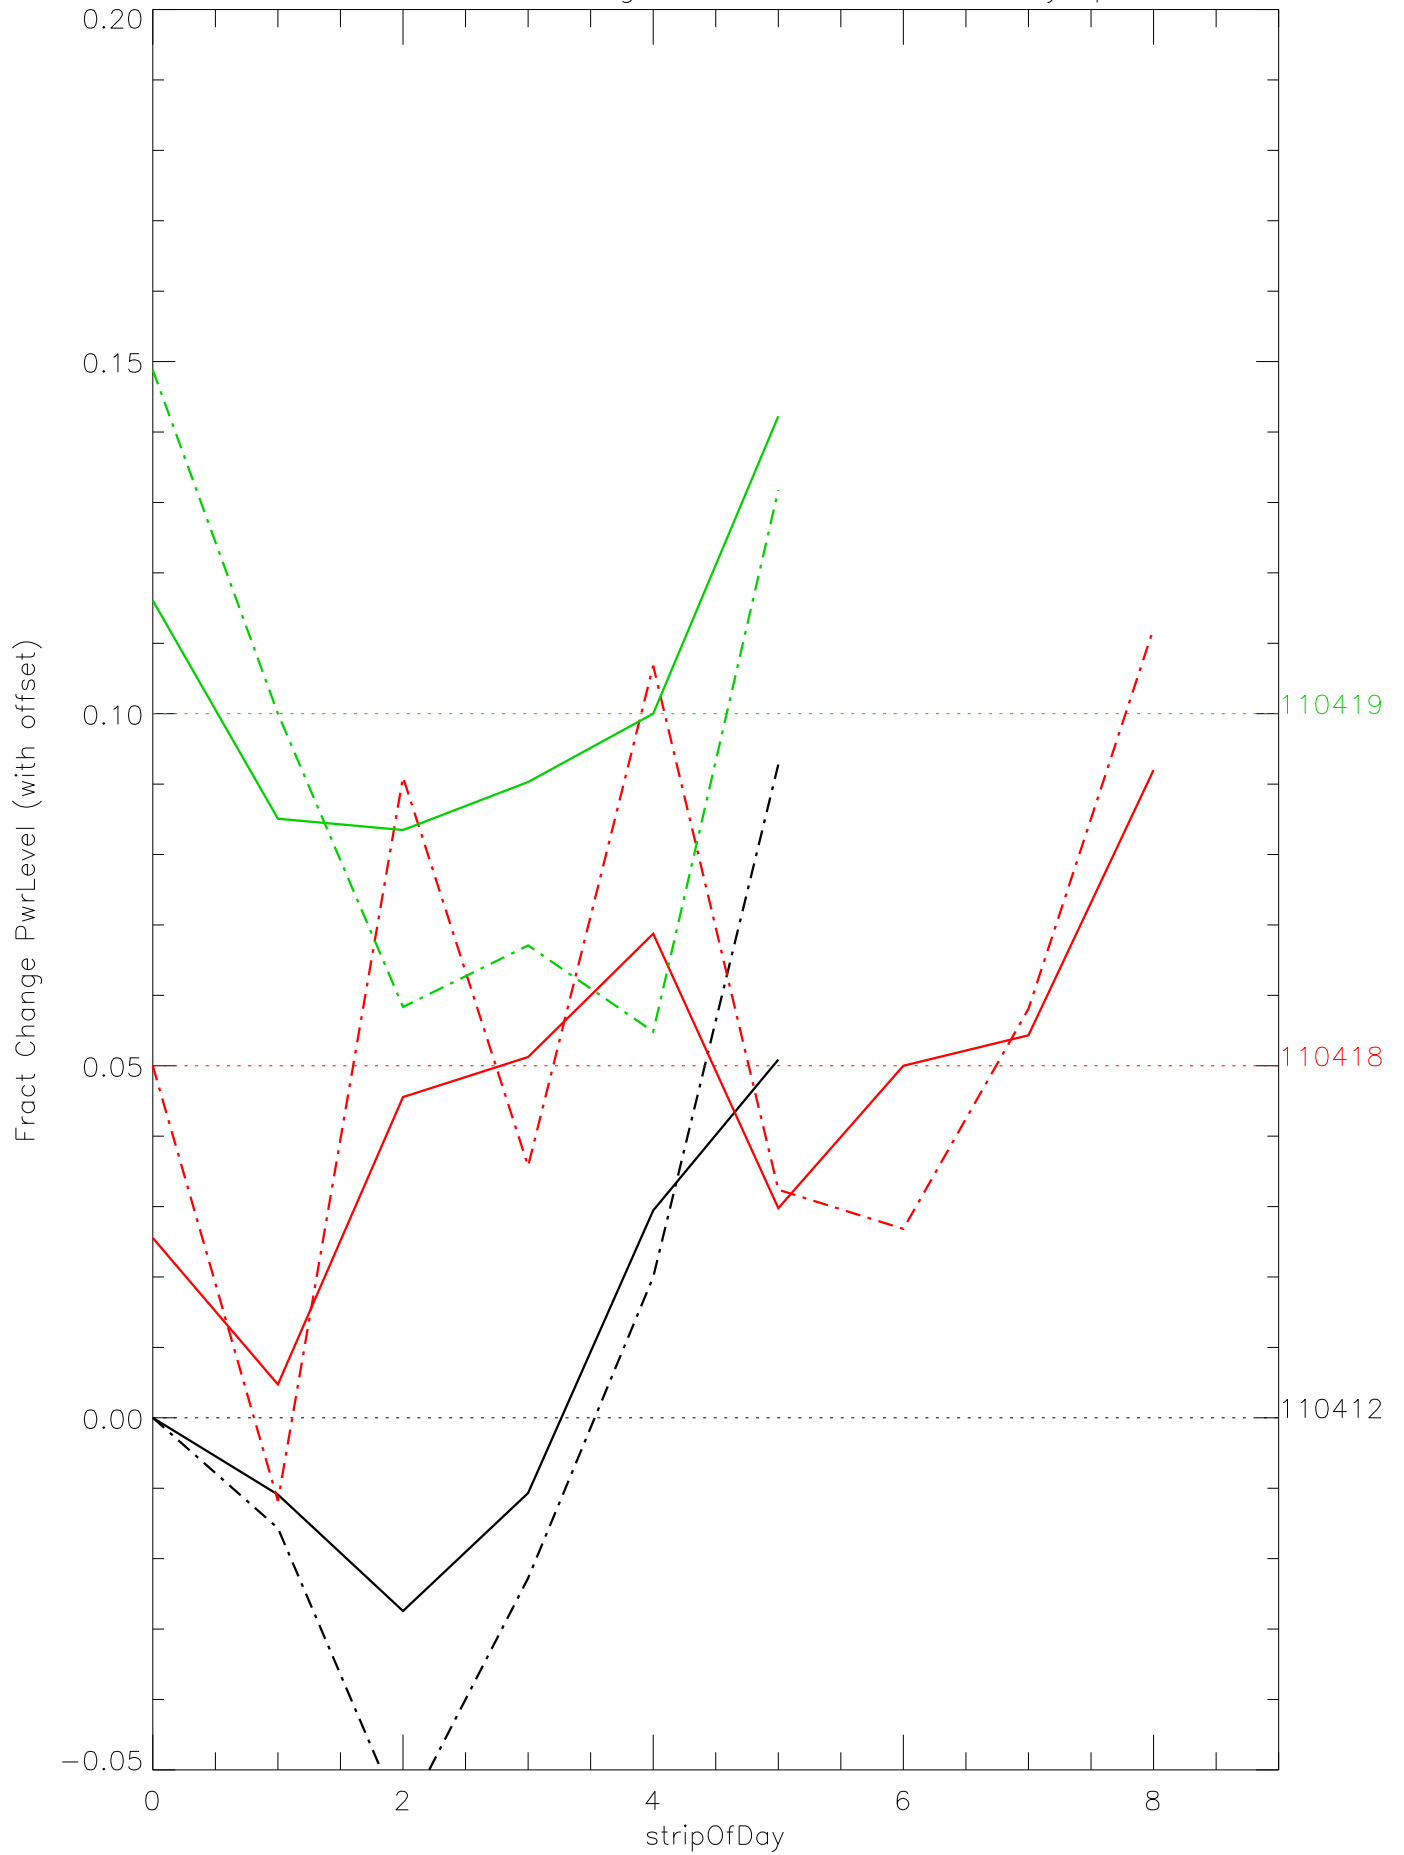

a2048 fractional change PwrLevel for each day. pixel:0

a2048 fractional change PwrLevel for each day. pixel:1

a2048 fractional change PwrLevel for each day. pixel:2

a2048 fractional change PwrLevel for each day. pixel:3

a2048 fractional change PwrLevel for each day. pixel:4

a2048 fractional change PwrLevel for each day. pixel:5

a2048 fractional change PwrLevel for each day. pixel:6