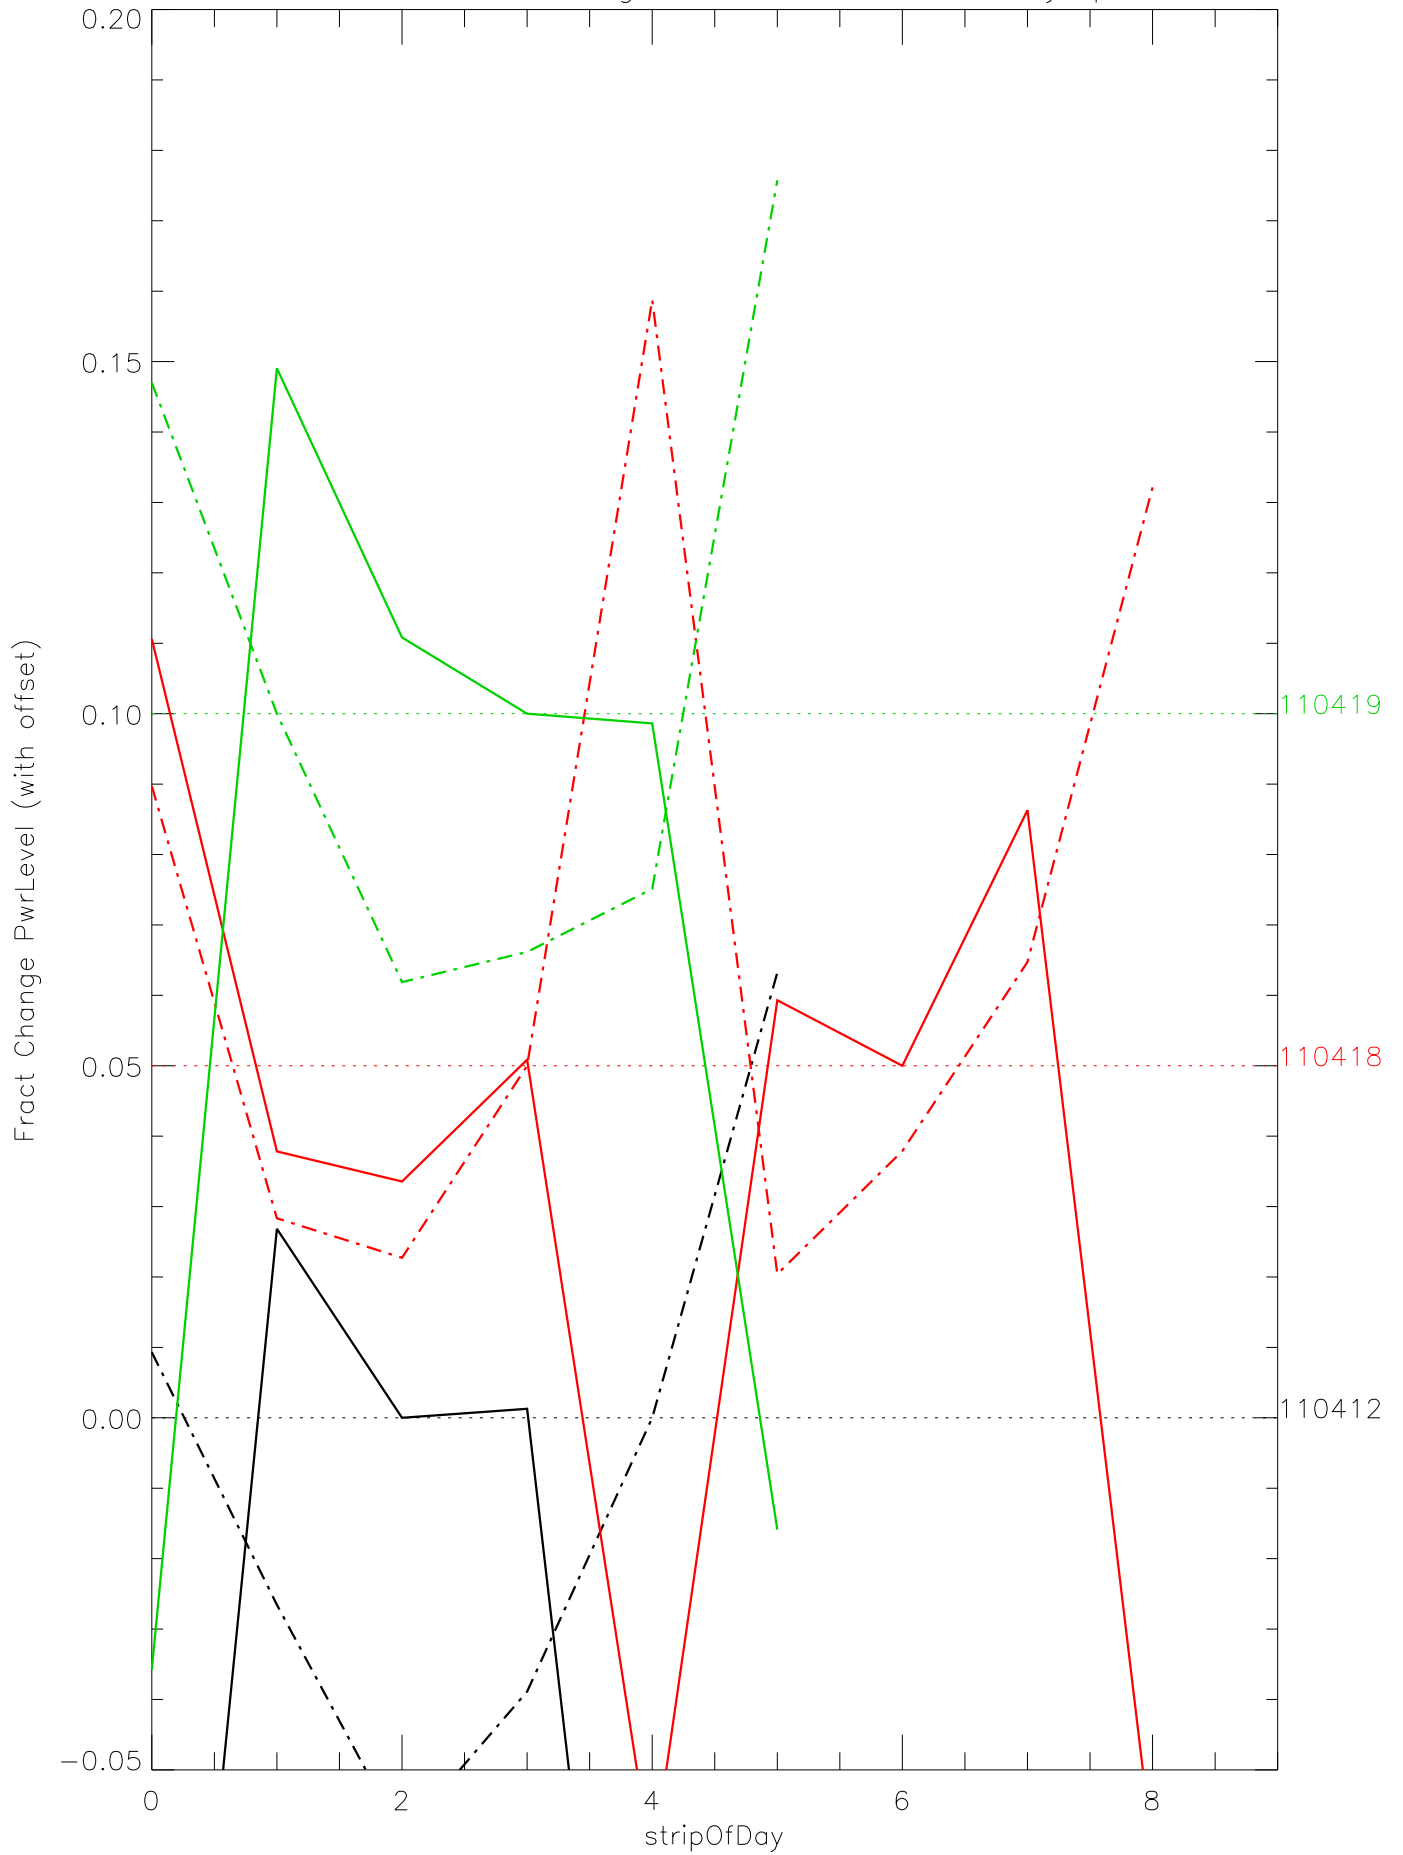

a2048 fractional change PwrLevel for each day. pixel:0

a2048 fractional change PwrLevel for each day. pixel:1

a2048 fractional change PwrLevel for each day. pixel:2

a2048 fractional change PwrLevel for each day. pixel:3

a2048 fractional change PwrLevel for each day. pixel:4

a2048 fractional change PwrLevel for each day. pixel:5

a2048 fractional change PwrLevel for each day. pixel:6