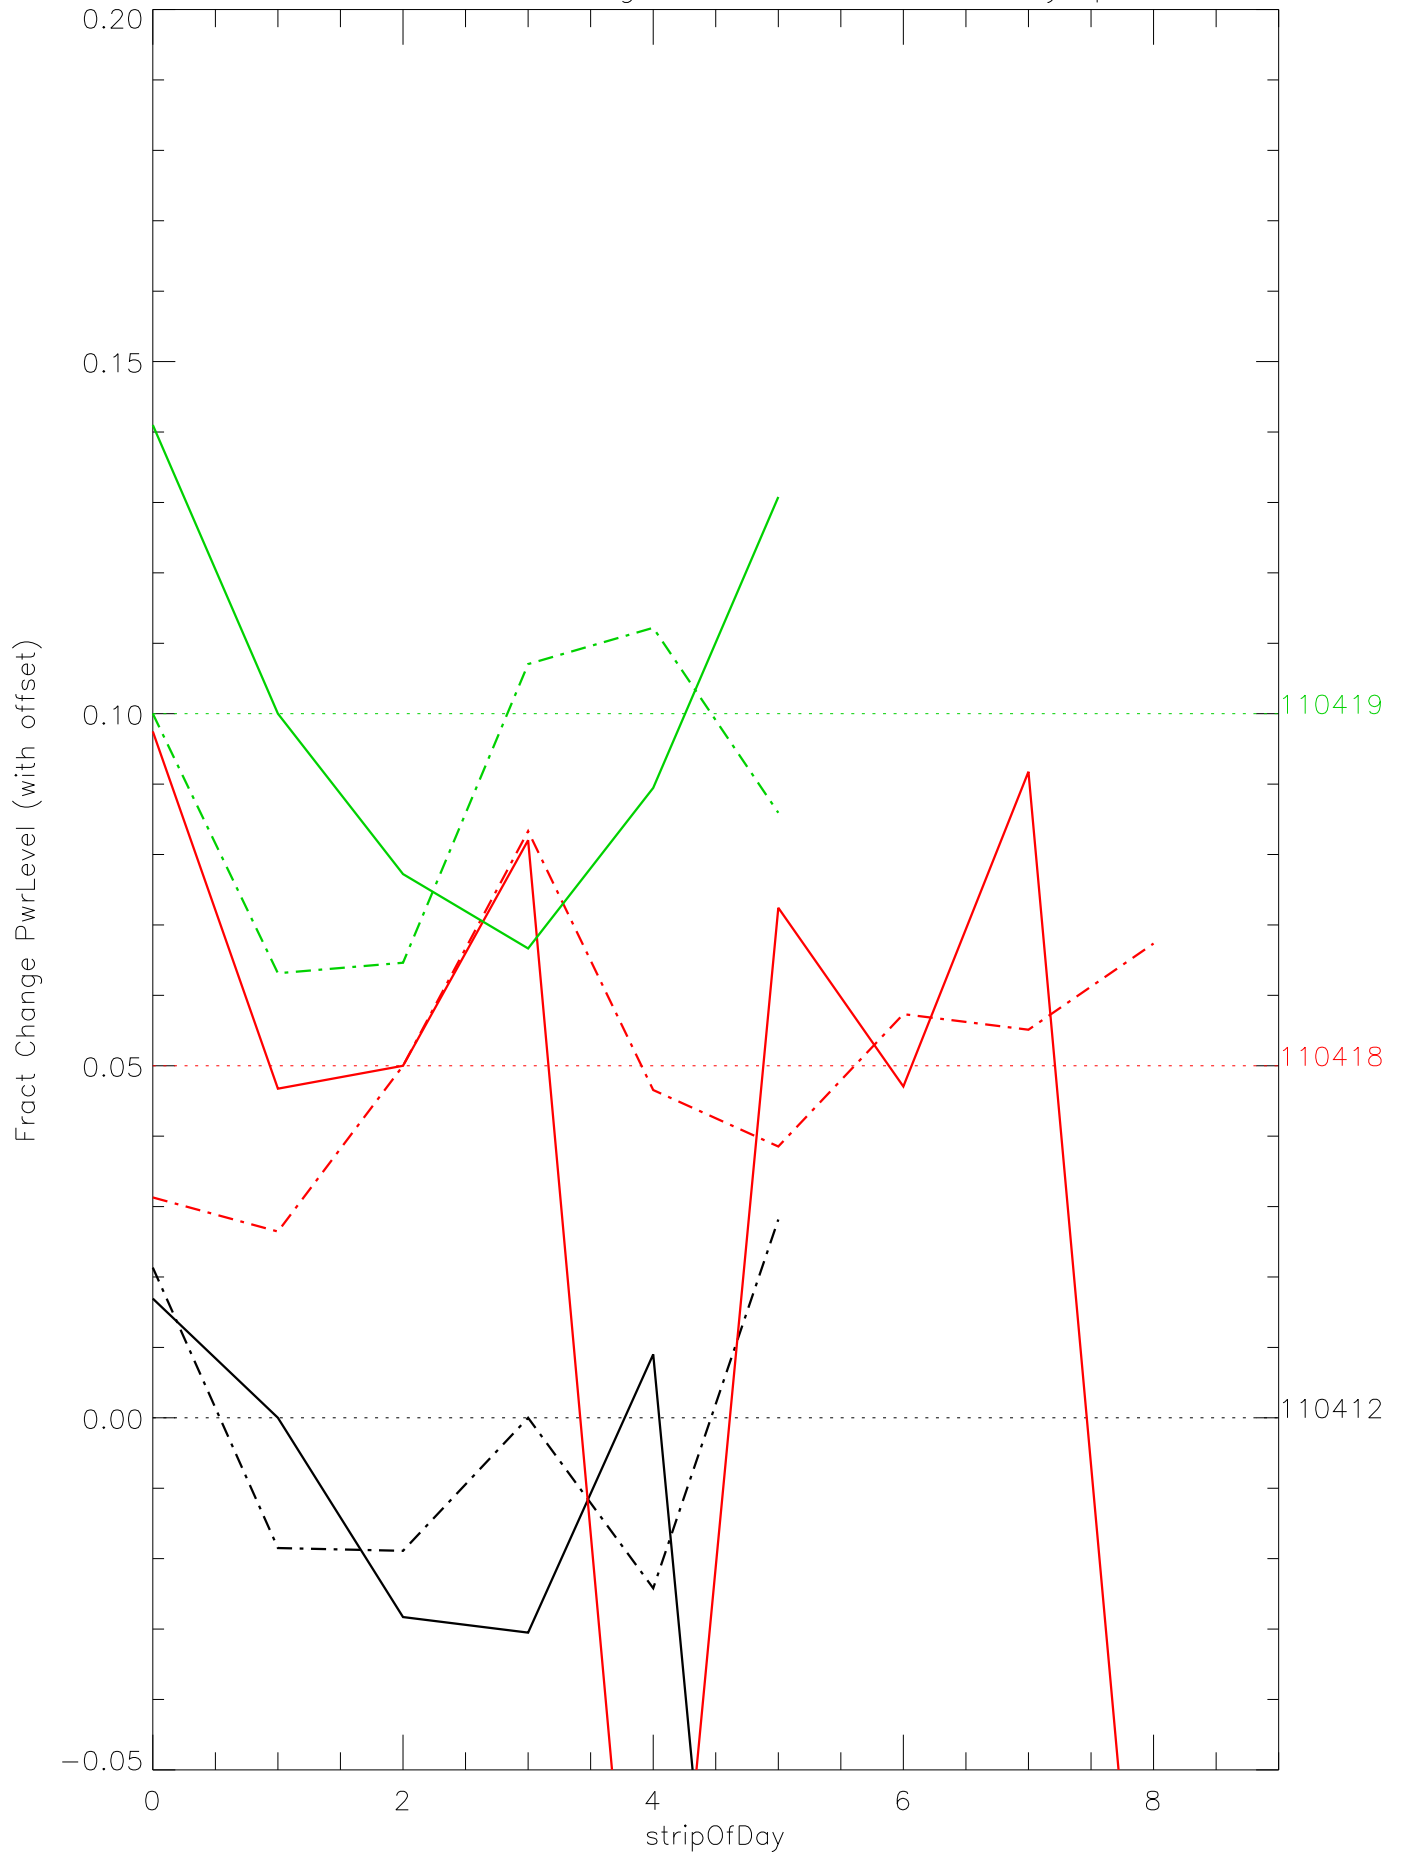

a2048 fractional change PwrLevel for each day. pixel:0

a2048 fractional change PwrLevel for each day. pixel:1

a2048 fractional change PwrLevel for each day. pixel:2

a2048 fractional change PwrLevel for each day. pixel:3

a2048 fractional change PwrLevel for each day. pixel:4

a2048 fractional change PwrLevel for each day. pixel:5

a2048 fractional change PwrLevel for each day. pixel:6