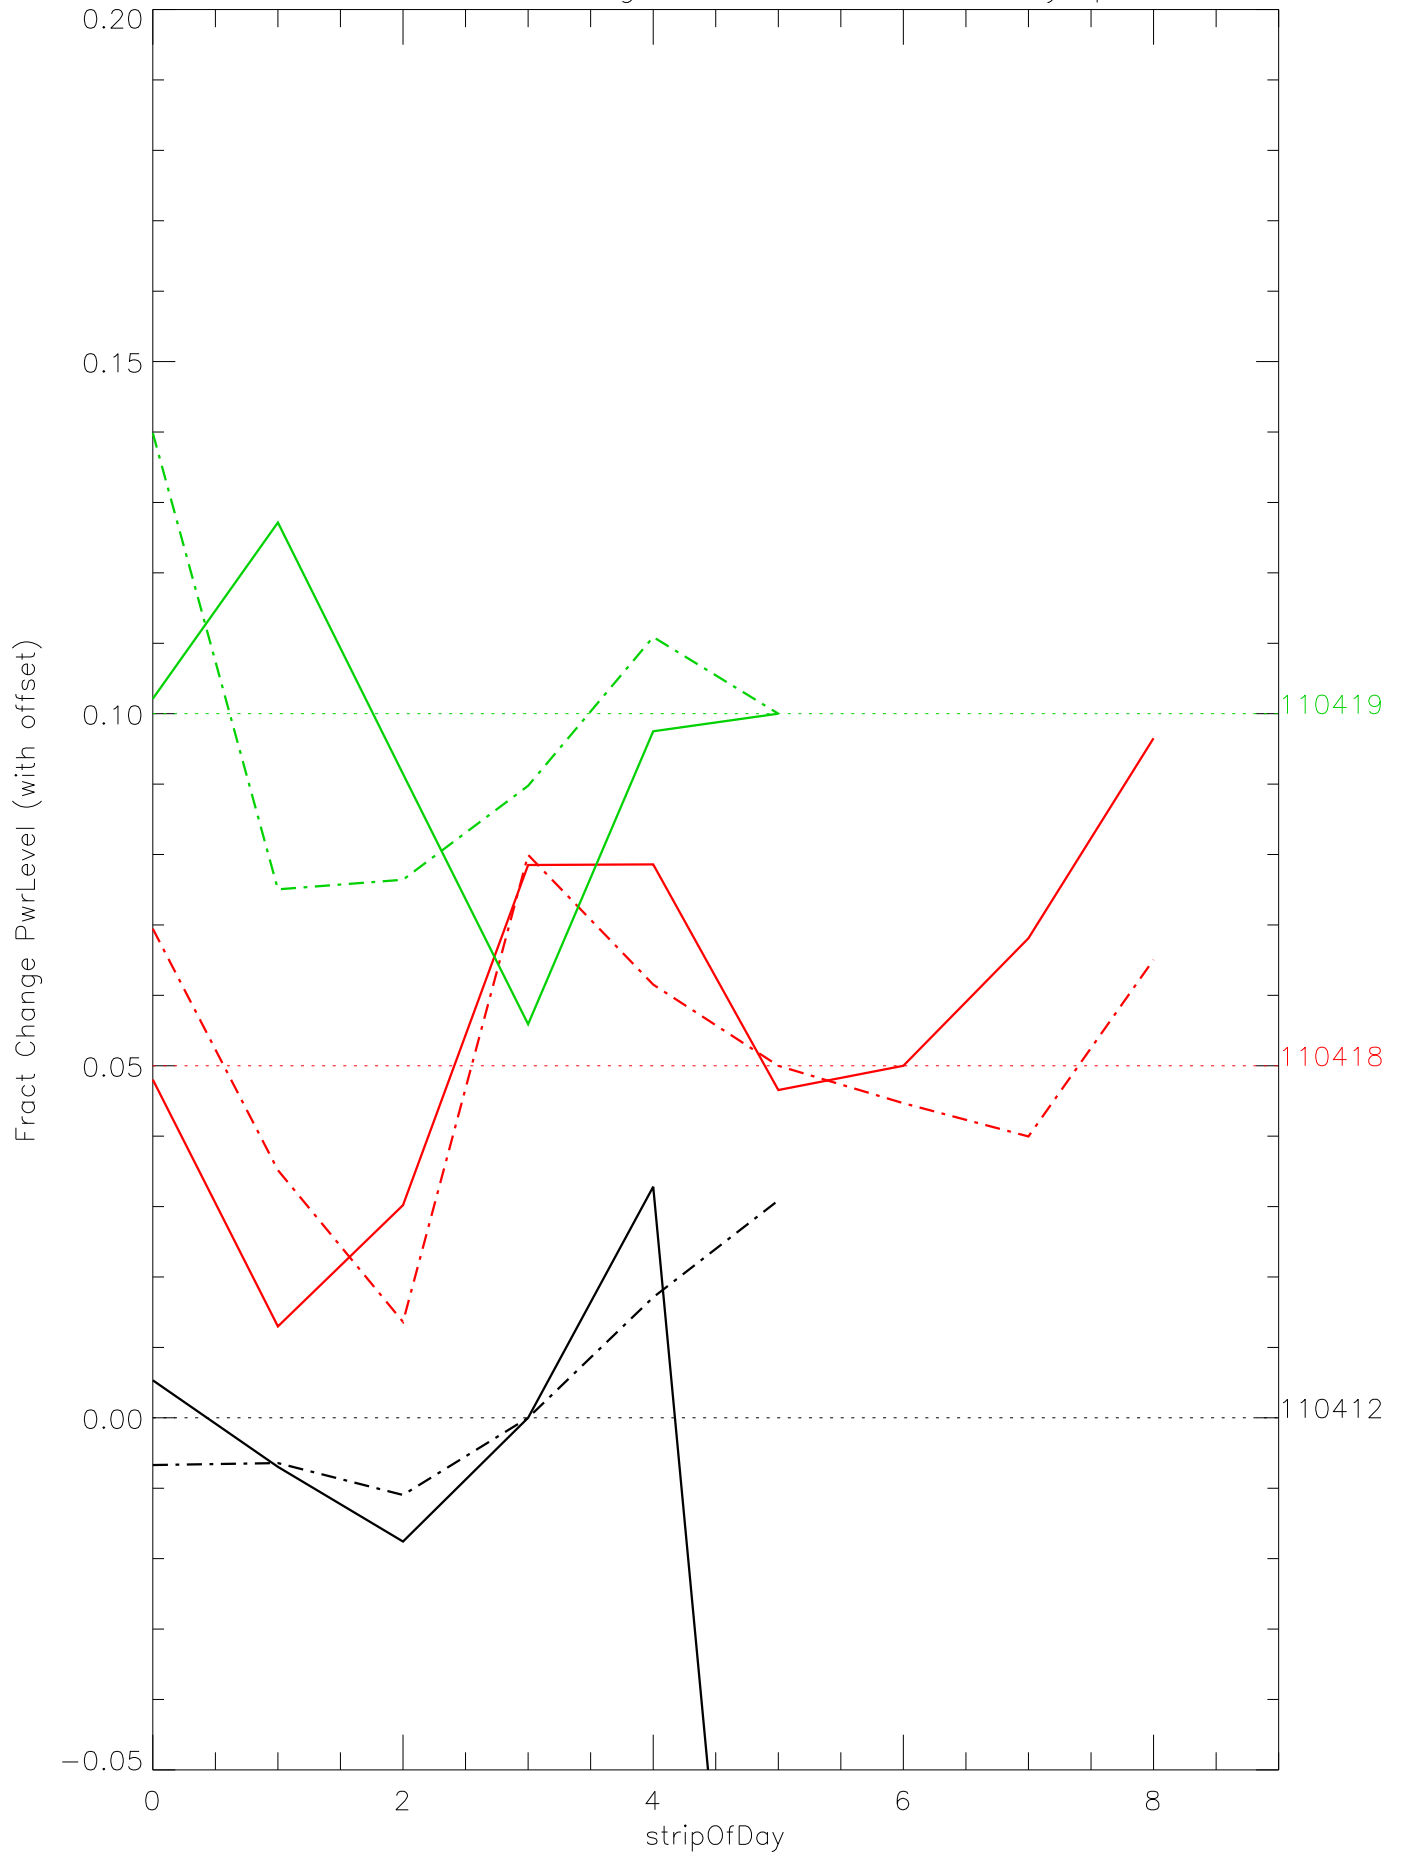

a2048 fractional change PwrLevel for each day. pixel:0

a2048 fractional change PwrLevel for each day. pixel:1

a2048 fractional change PwrLevel for each day. pixel:2

a2048 fractional change PwrLevel for each day. pixel:3

a2048 fractional change PwrLevel for each day. pixel:4

a2048 fractional change PwrLevel for each day. pixel:5

a2048 fractional change PwrLevel for each day. pixel:6