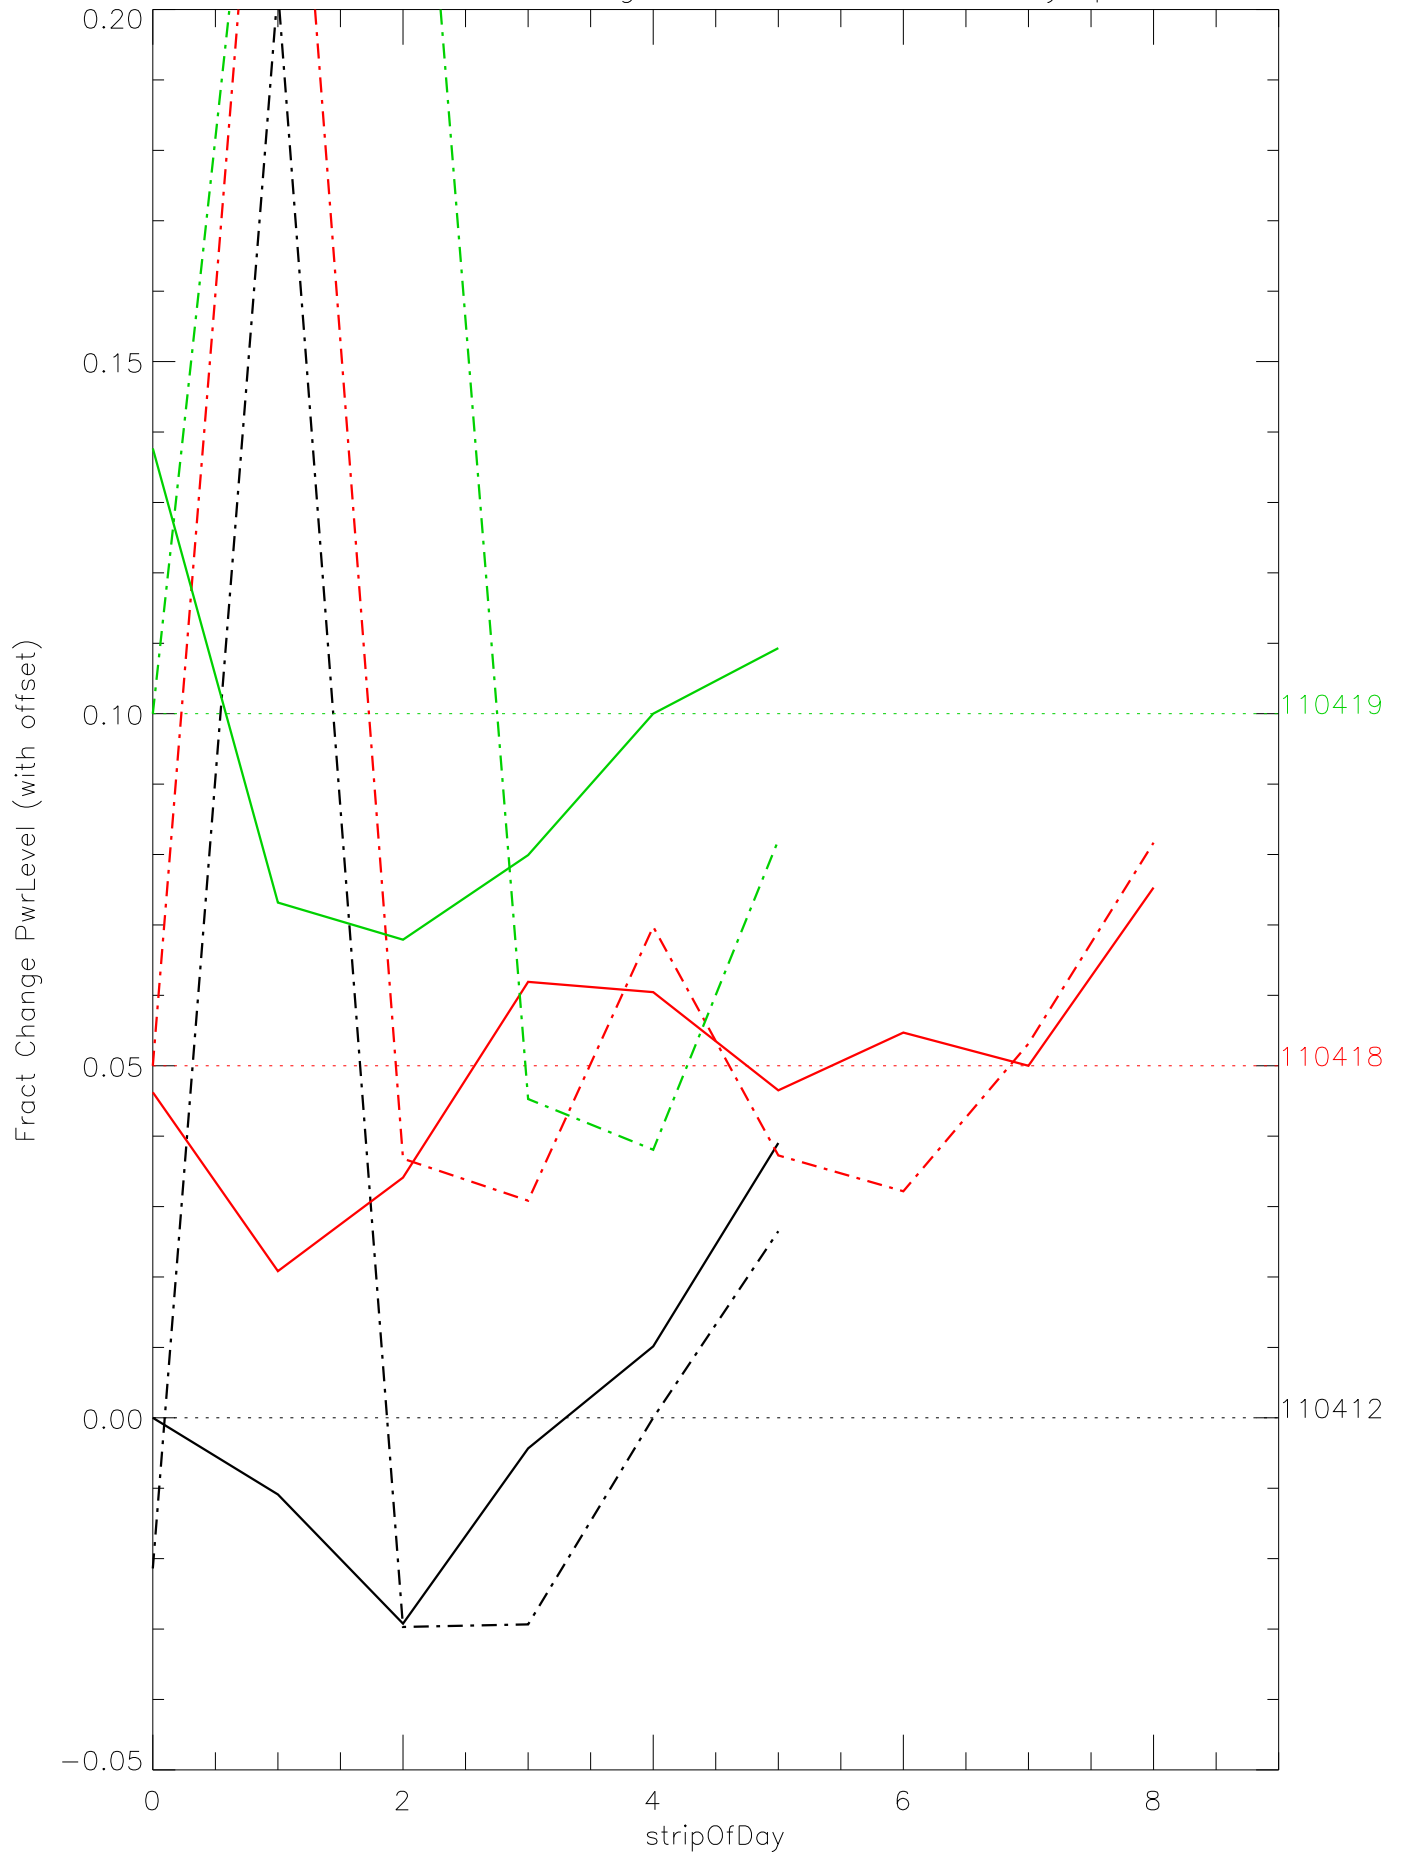

a2048 fractional change PwrLevel for each day. pixel:0

a2048 fractional change PwrLevel for each day. pixel:1

a2048 fractional change PwrLevel for each day. pixel:2

a2048 fractional change PwrLevel for each day. pixel:3

a2048 fractional change PwrLevel for each day. pixel:4

a2048 fractional change PwrLevel for each day. pixel:5

a2048 fractional change PwrLevel for each day. pixel:6