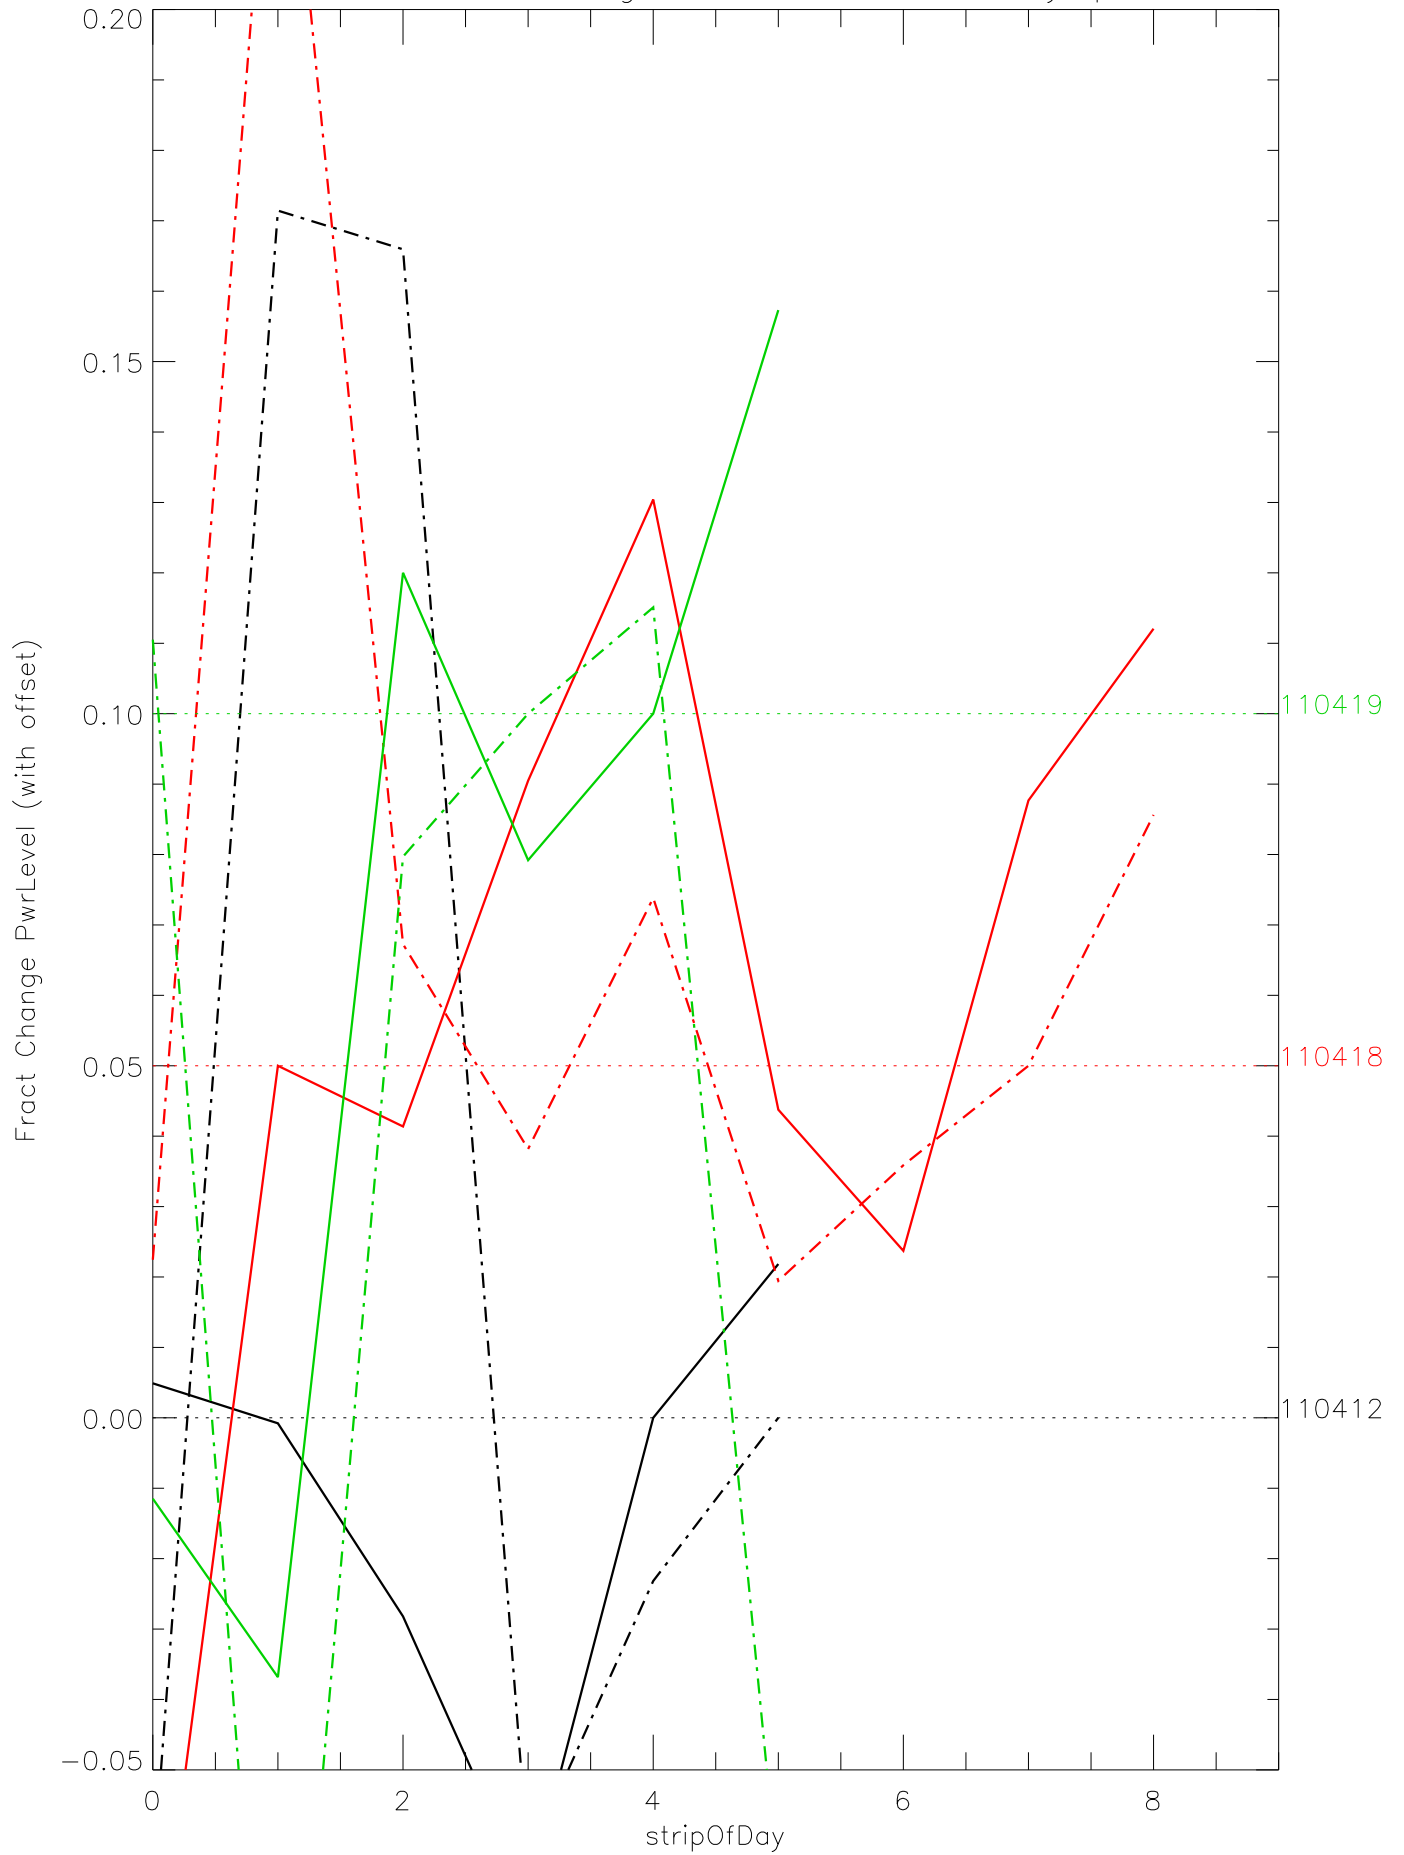

a2048 fractional change PwrLevel for each day. pixel:0

a2048 fractional change PwrLevel for each day. pixel:1

a2048 fractional change PwrLevel for each day. pixel:2

a2048 fractional change PwrLevel for each day. pixel:3

a2048 fractional change PwrLevel for each day. pixel:4

a2048 fractional change PwrLevel for each day. pixel:5

a2048 fractional change PwrLevel for each day. pixel:6