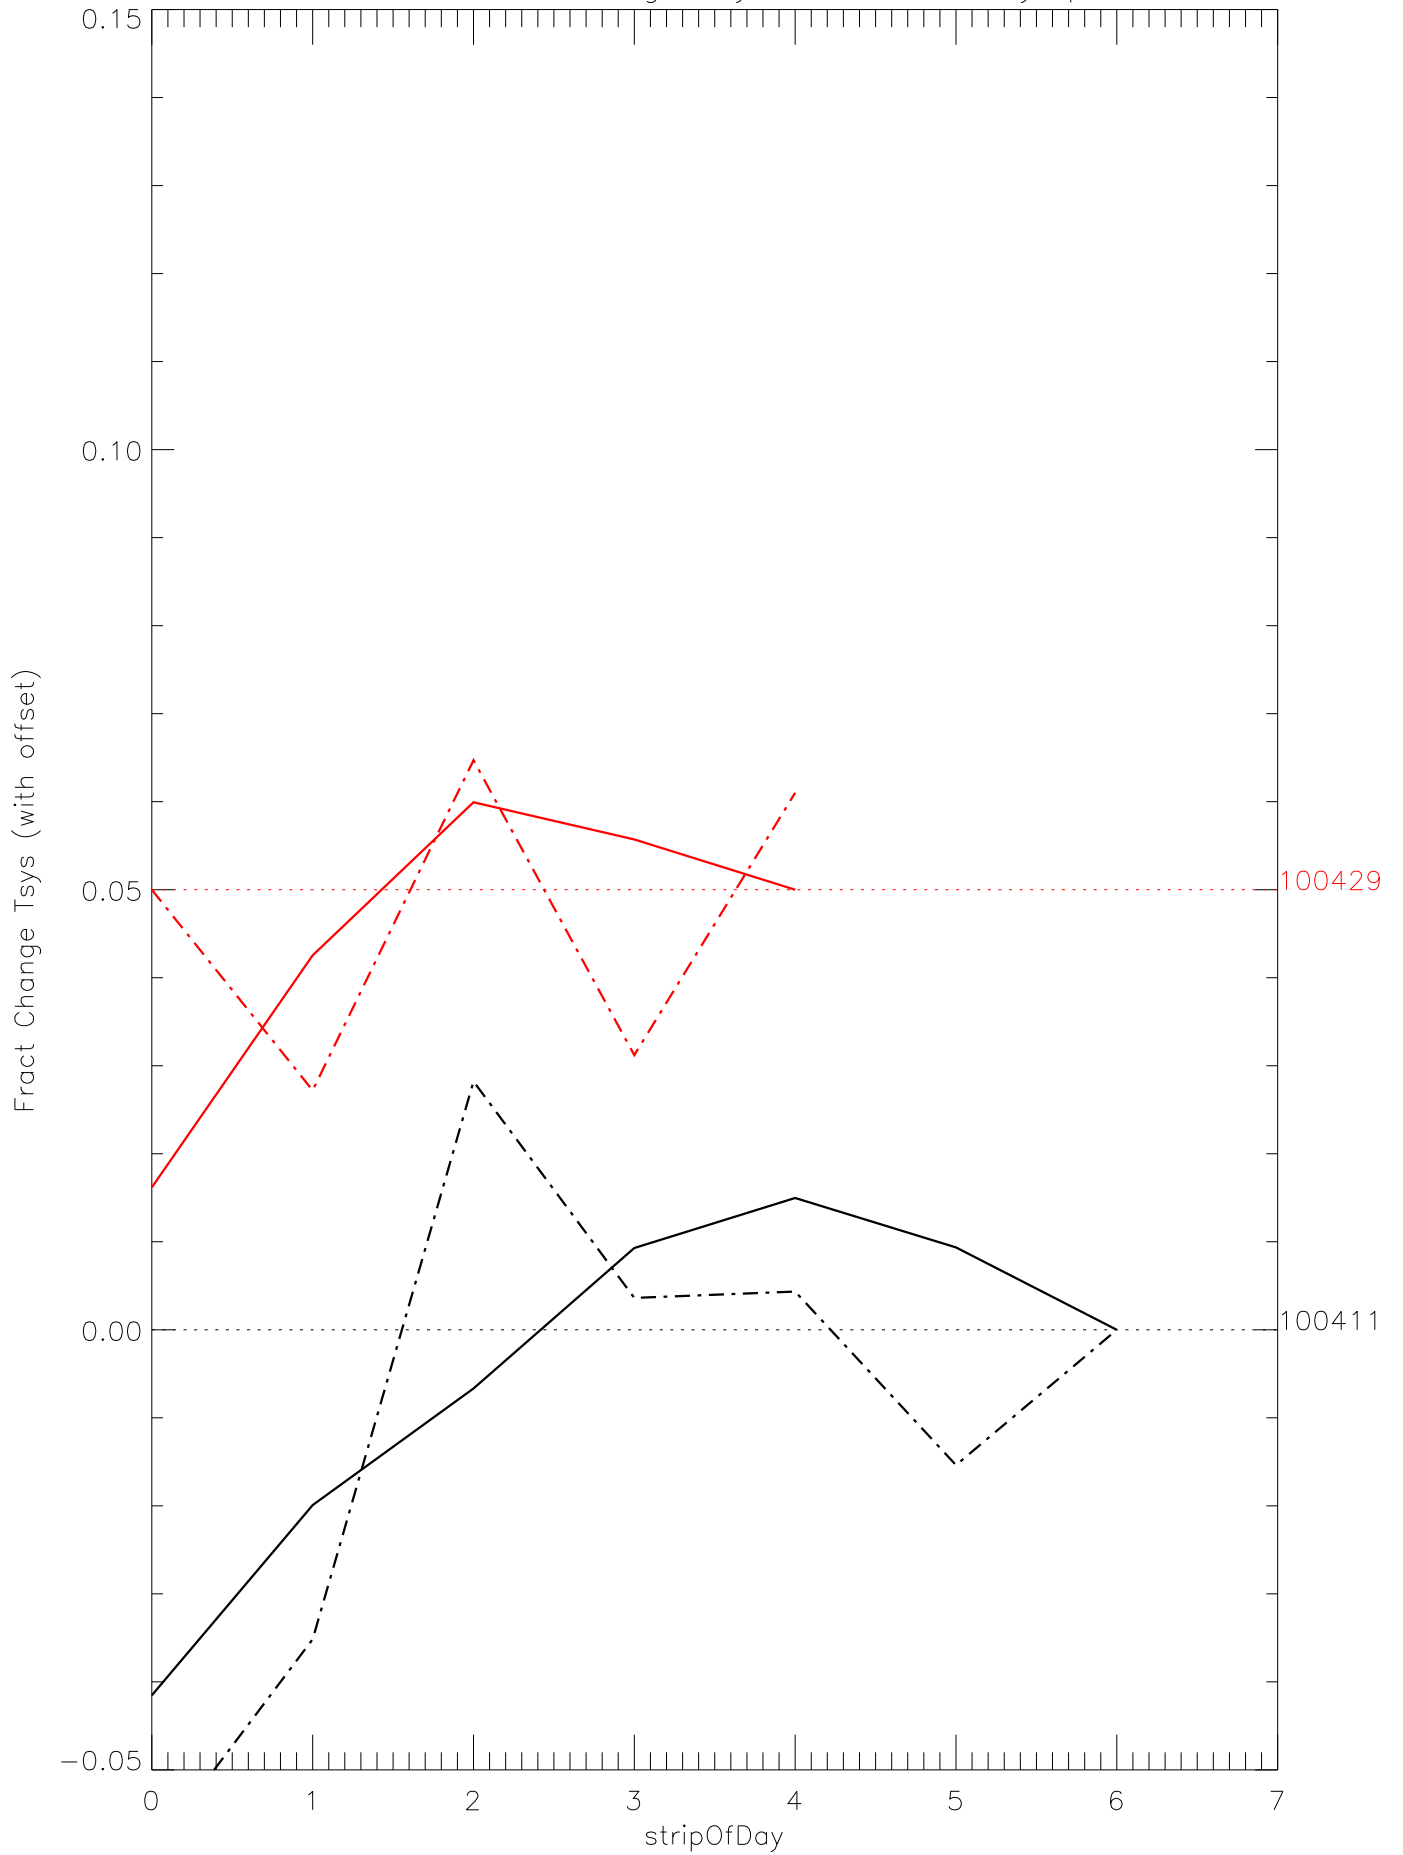

a2048 fractional change TsysK for each day. pixel:0

a2048 fractional change TsysK for each day. pixel:1

a2048 fractional change TsysK for each day. pixel:2

a2048 fractional change TsysK for each day. pixel:3

a2048 fractional change TsysK for each day. pixel:4

a2048 fractional change TsysK for each day. pixel:5

a2048 fractional change TsysK for each day. pixel:6