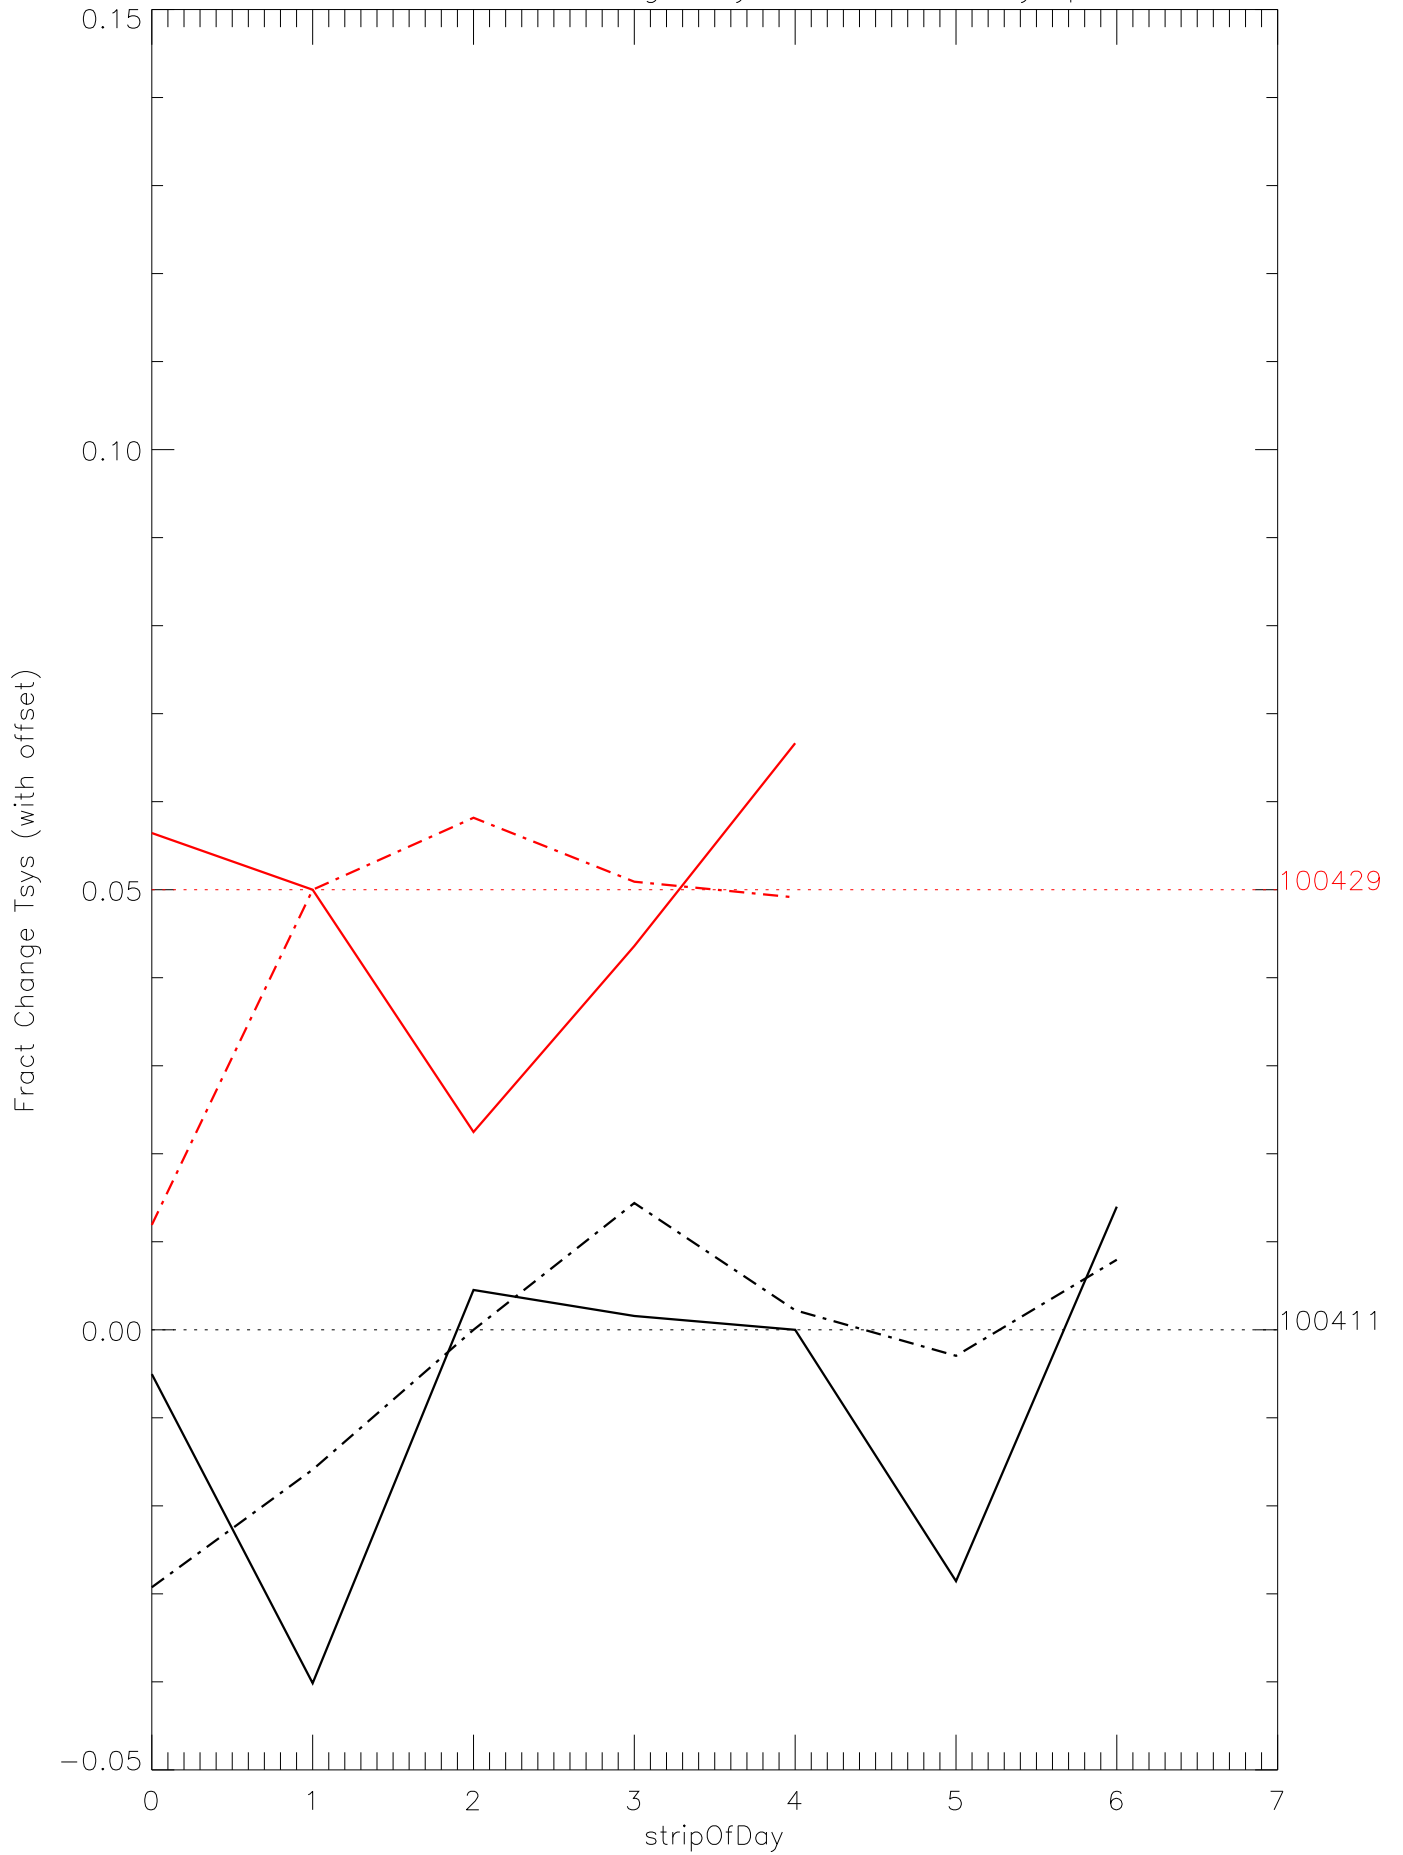

a2048 fractional change TsysK for each day. pixel:0

a2048 fractional change TsysK for each day. pixel:1

a2048 fractional change TsysK for each day. pixel:2

a2048 fractional change TsysK for each day. pixel:3

a2048 fractional change TsysK for each day. pixel:4

a2048 fractional change TsysK for each day. pixel:5

a2048 fractional change TsysK for each day. pixel:6