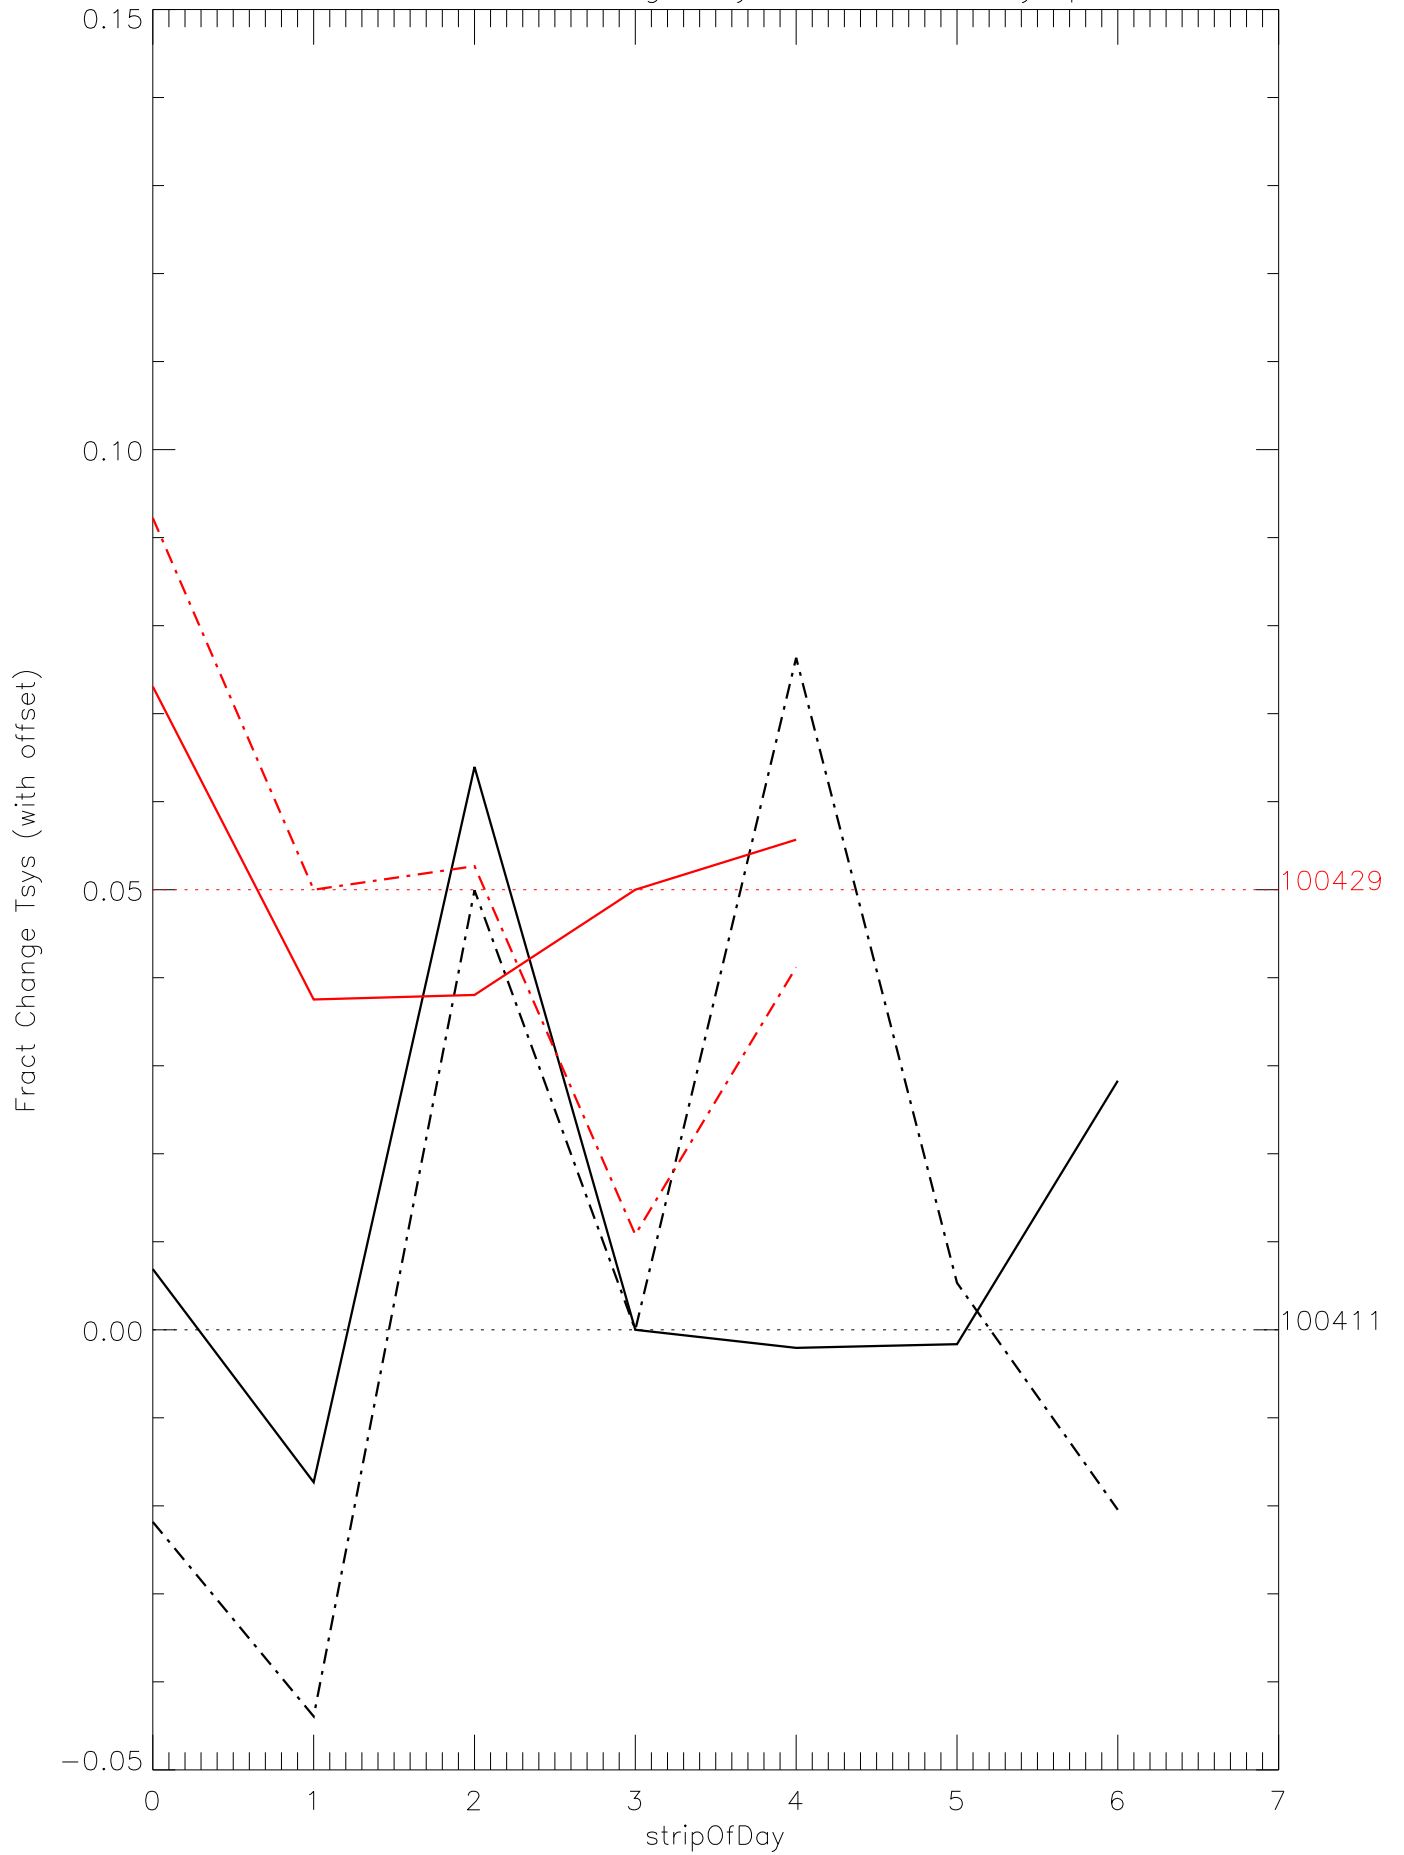

a2048 fractional change TsysK for each day. pixel:0

a2048 fractional change TsysK for each day. pixel:1

a2048 fractional change TsysK for each day. pixel:2

a2048 fractional change TsysK for each day. pixel:3

a2048 fractional change TsysK for each day. pixel:4

a2048 fractional change TsysK for each day. pixel:5

a2048 fractional change TsysK for each day. pixel:6