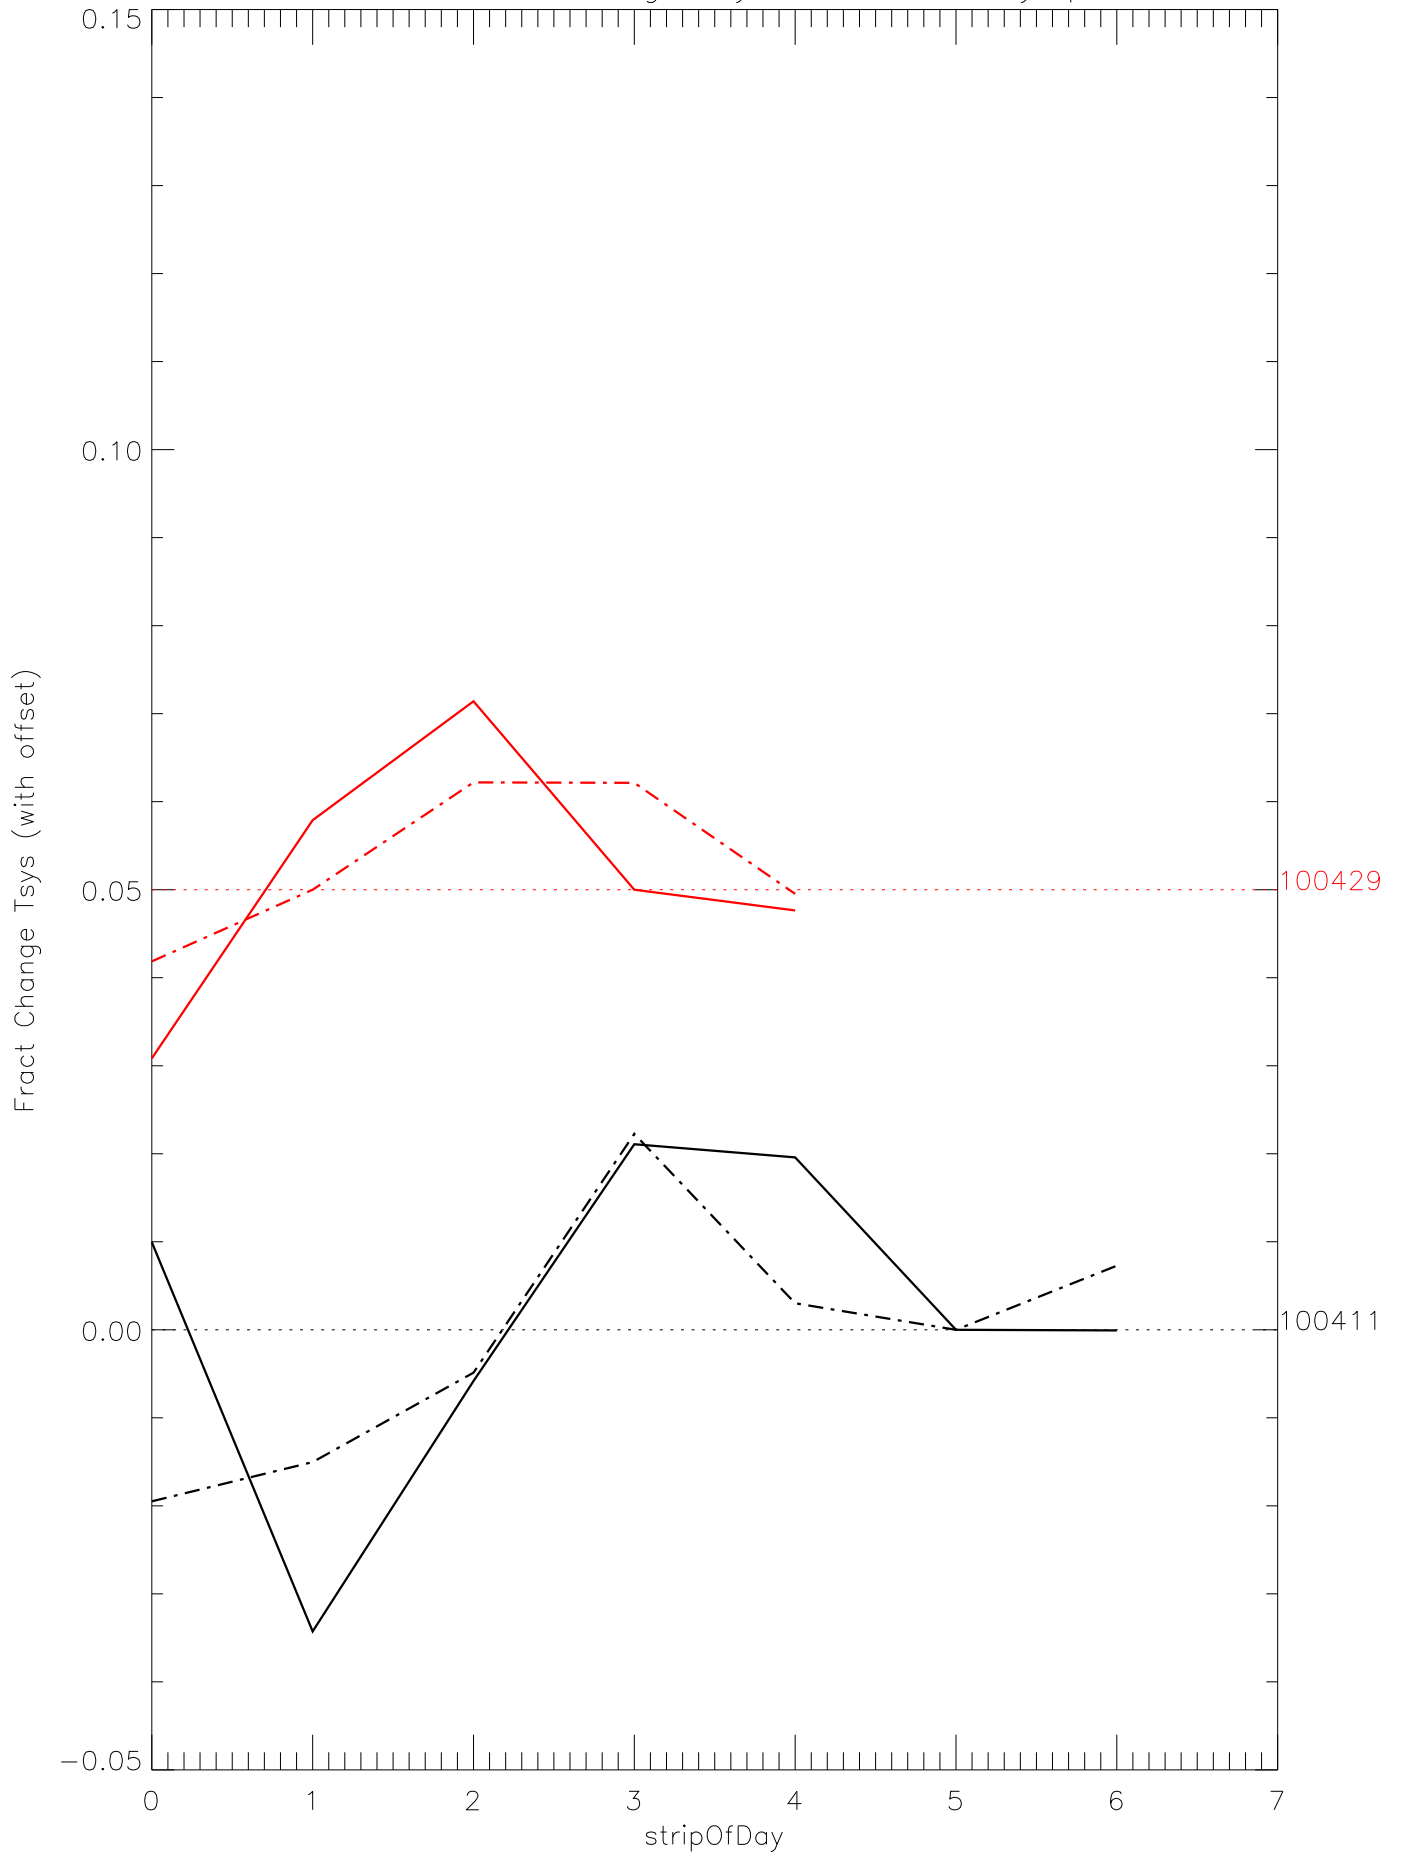

a2048 fractional change TsysK for each day. pixel:0

a2048 fractional change TsysK for each day. pixel:1

a2048 fractional change TsysK for each day. pixel:2

a2048 fractional change TsysK for each day. pixel:3

a2048 fractional change TsysK for each day. pixel:4

a2048 fractional change TsysK for each day. pixel:5

a2048 fractional change TsysK for each day. pixel:6