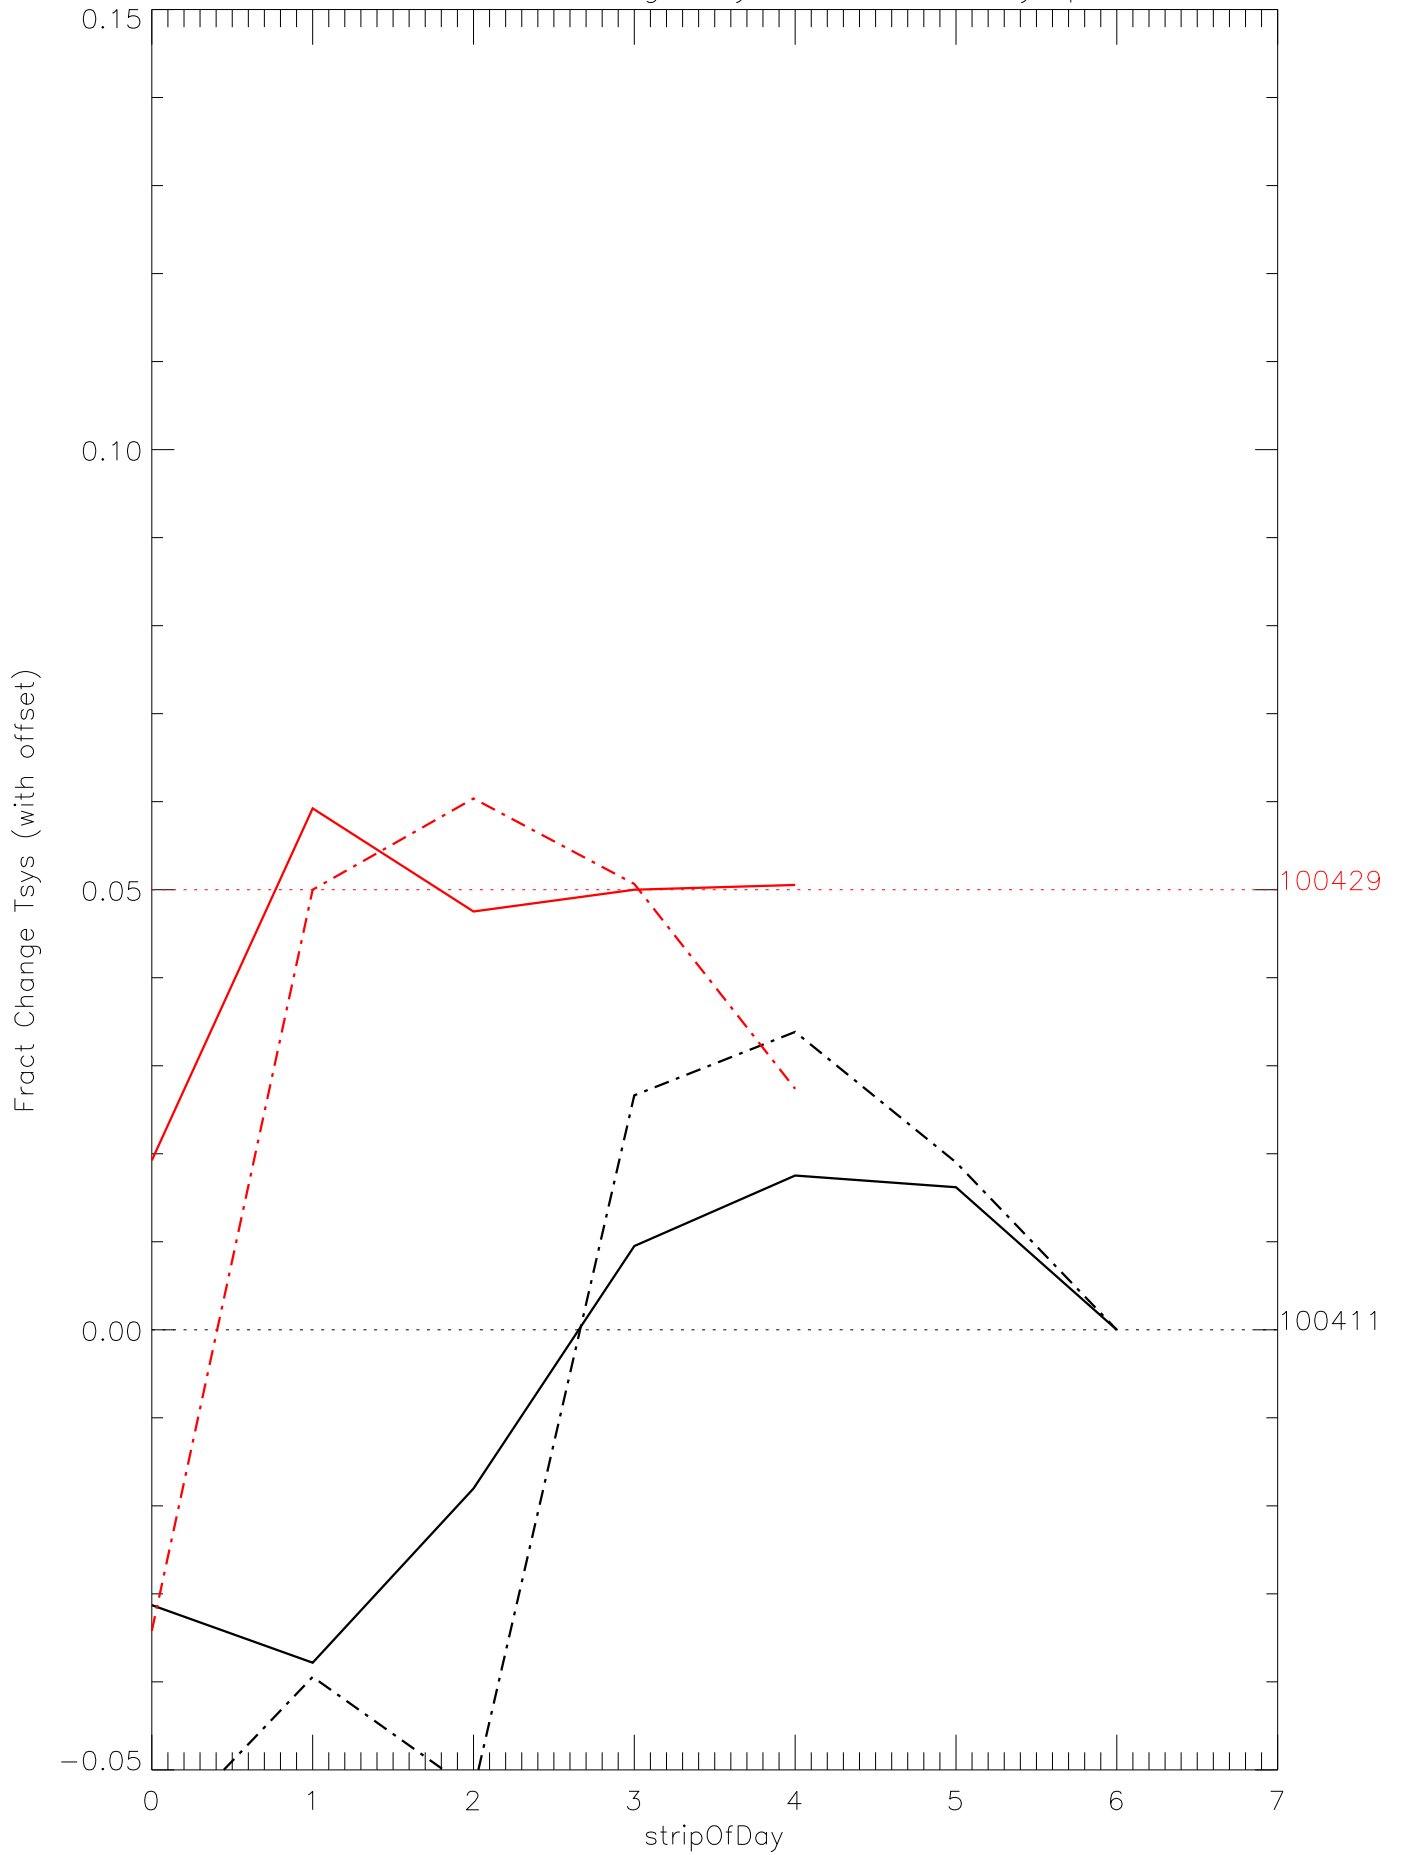

a2048 fractional change TsysK for each day. pixel:0

a2048 fractional change TsysK for each day. pixel:1

a2048 fractional change TsysK for each day. pixel:2

a2048 fractional change TsysK for each day. pixel:3

a2048 fractional change TsysK for each day. pixel:4

a2048 fractional change TsysK for each day. pixel:5

a2048 fractional change TsysK for each day. pixel:6