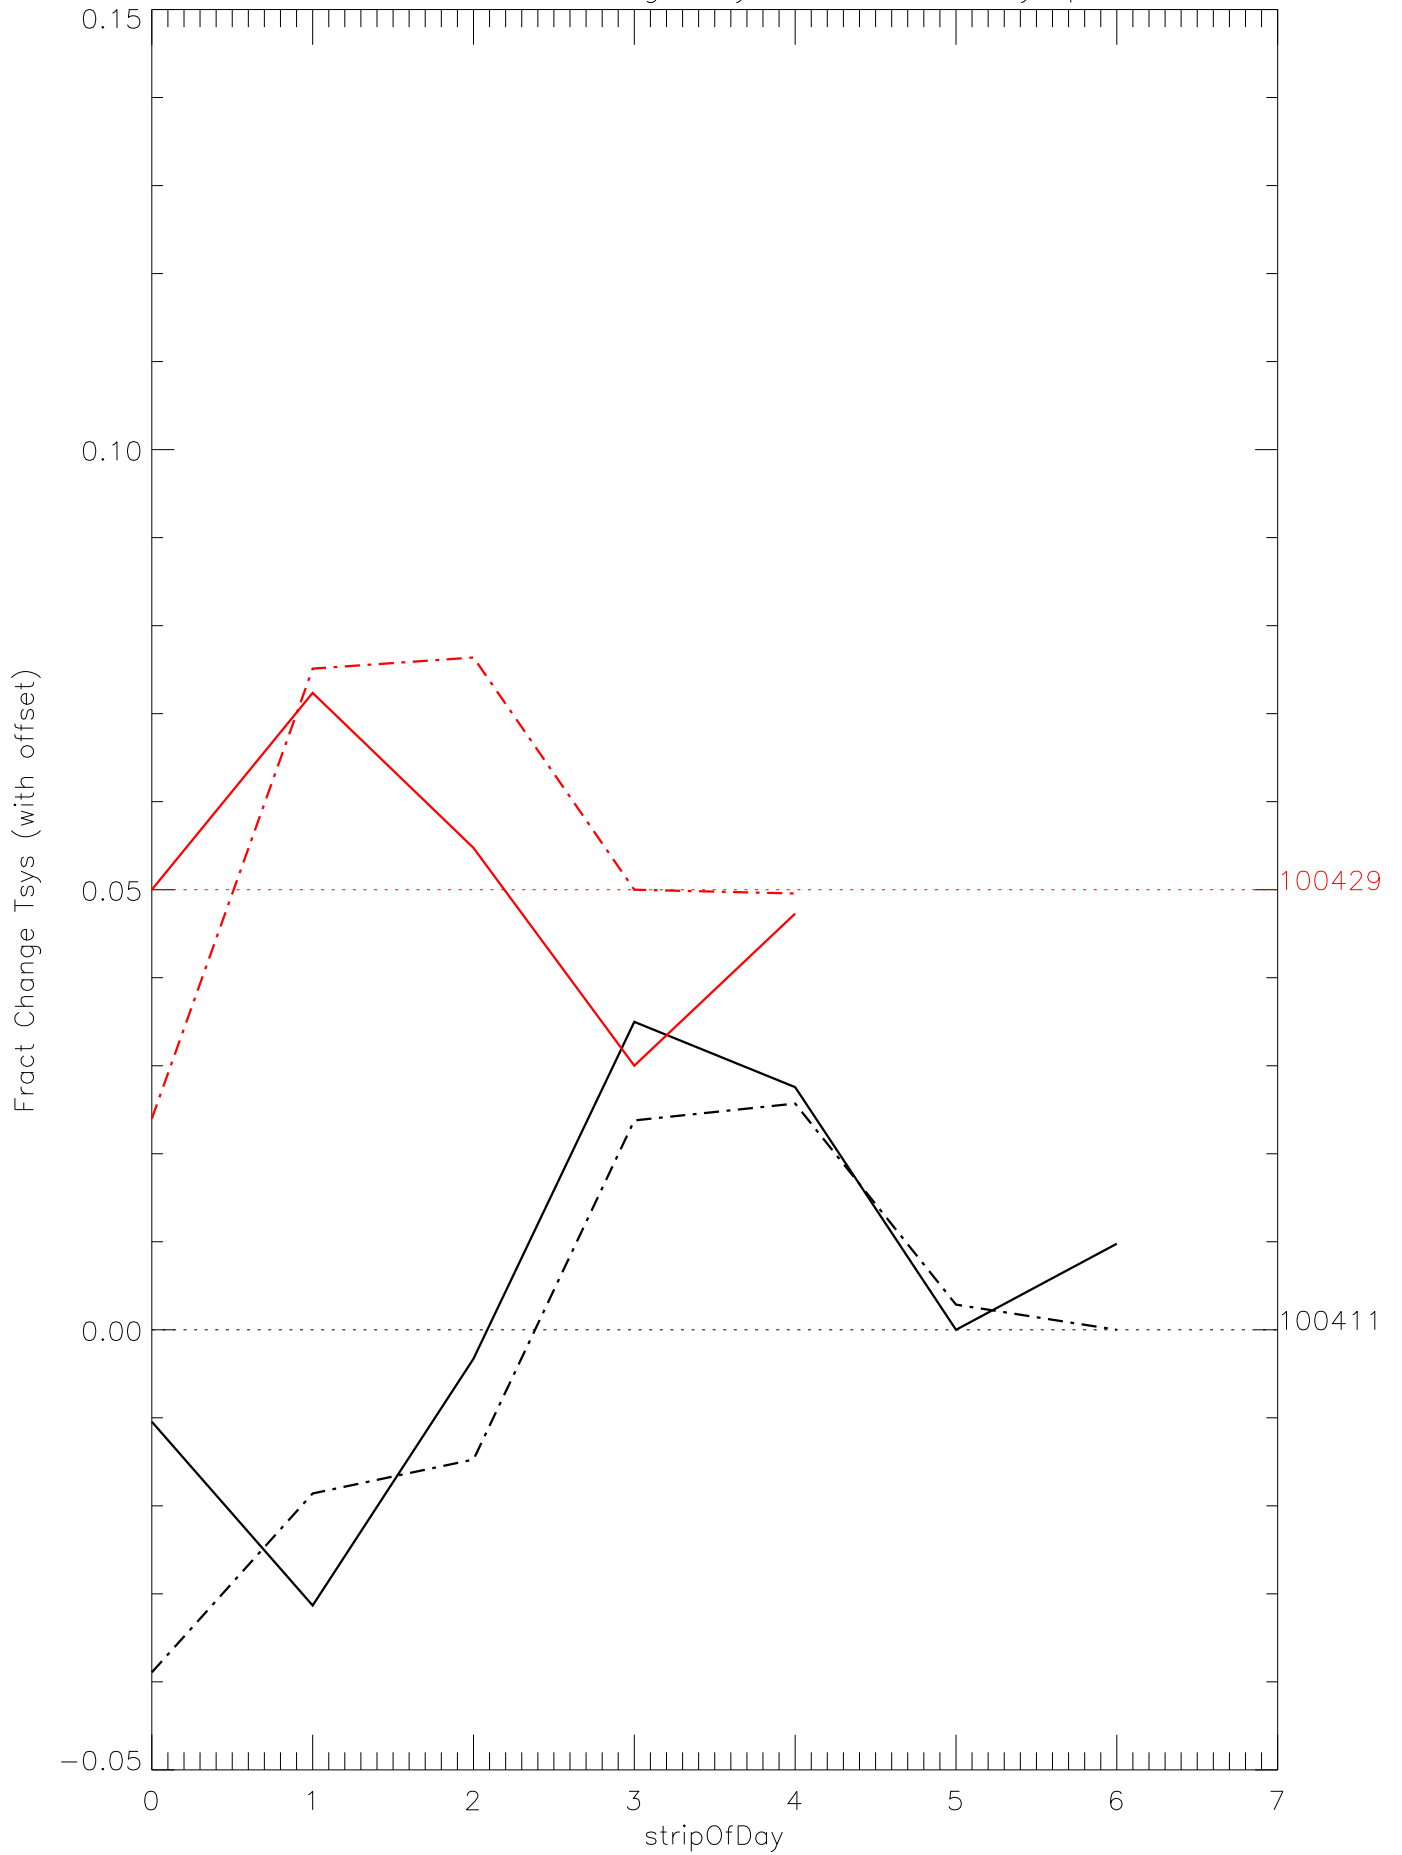

a2048 fractional change TsysK for each day. pixel:0

a2048 fractional change TsysK for each day. pixel:1

a2048 fractional change TsysK for each day. pixel:2

a2048 fractional change TsysK for each day. pixel:3

a2048 fractional change TsysK for each day. pixel:4

a2048 fractional change TsysK for each day. pixel:5

a2048 fractional change TsysK for each day. pixel:6