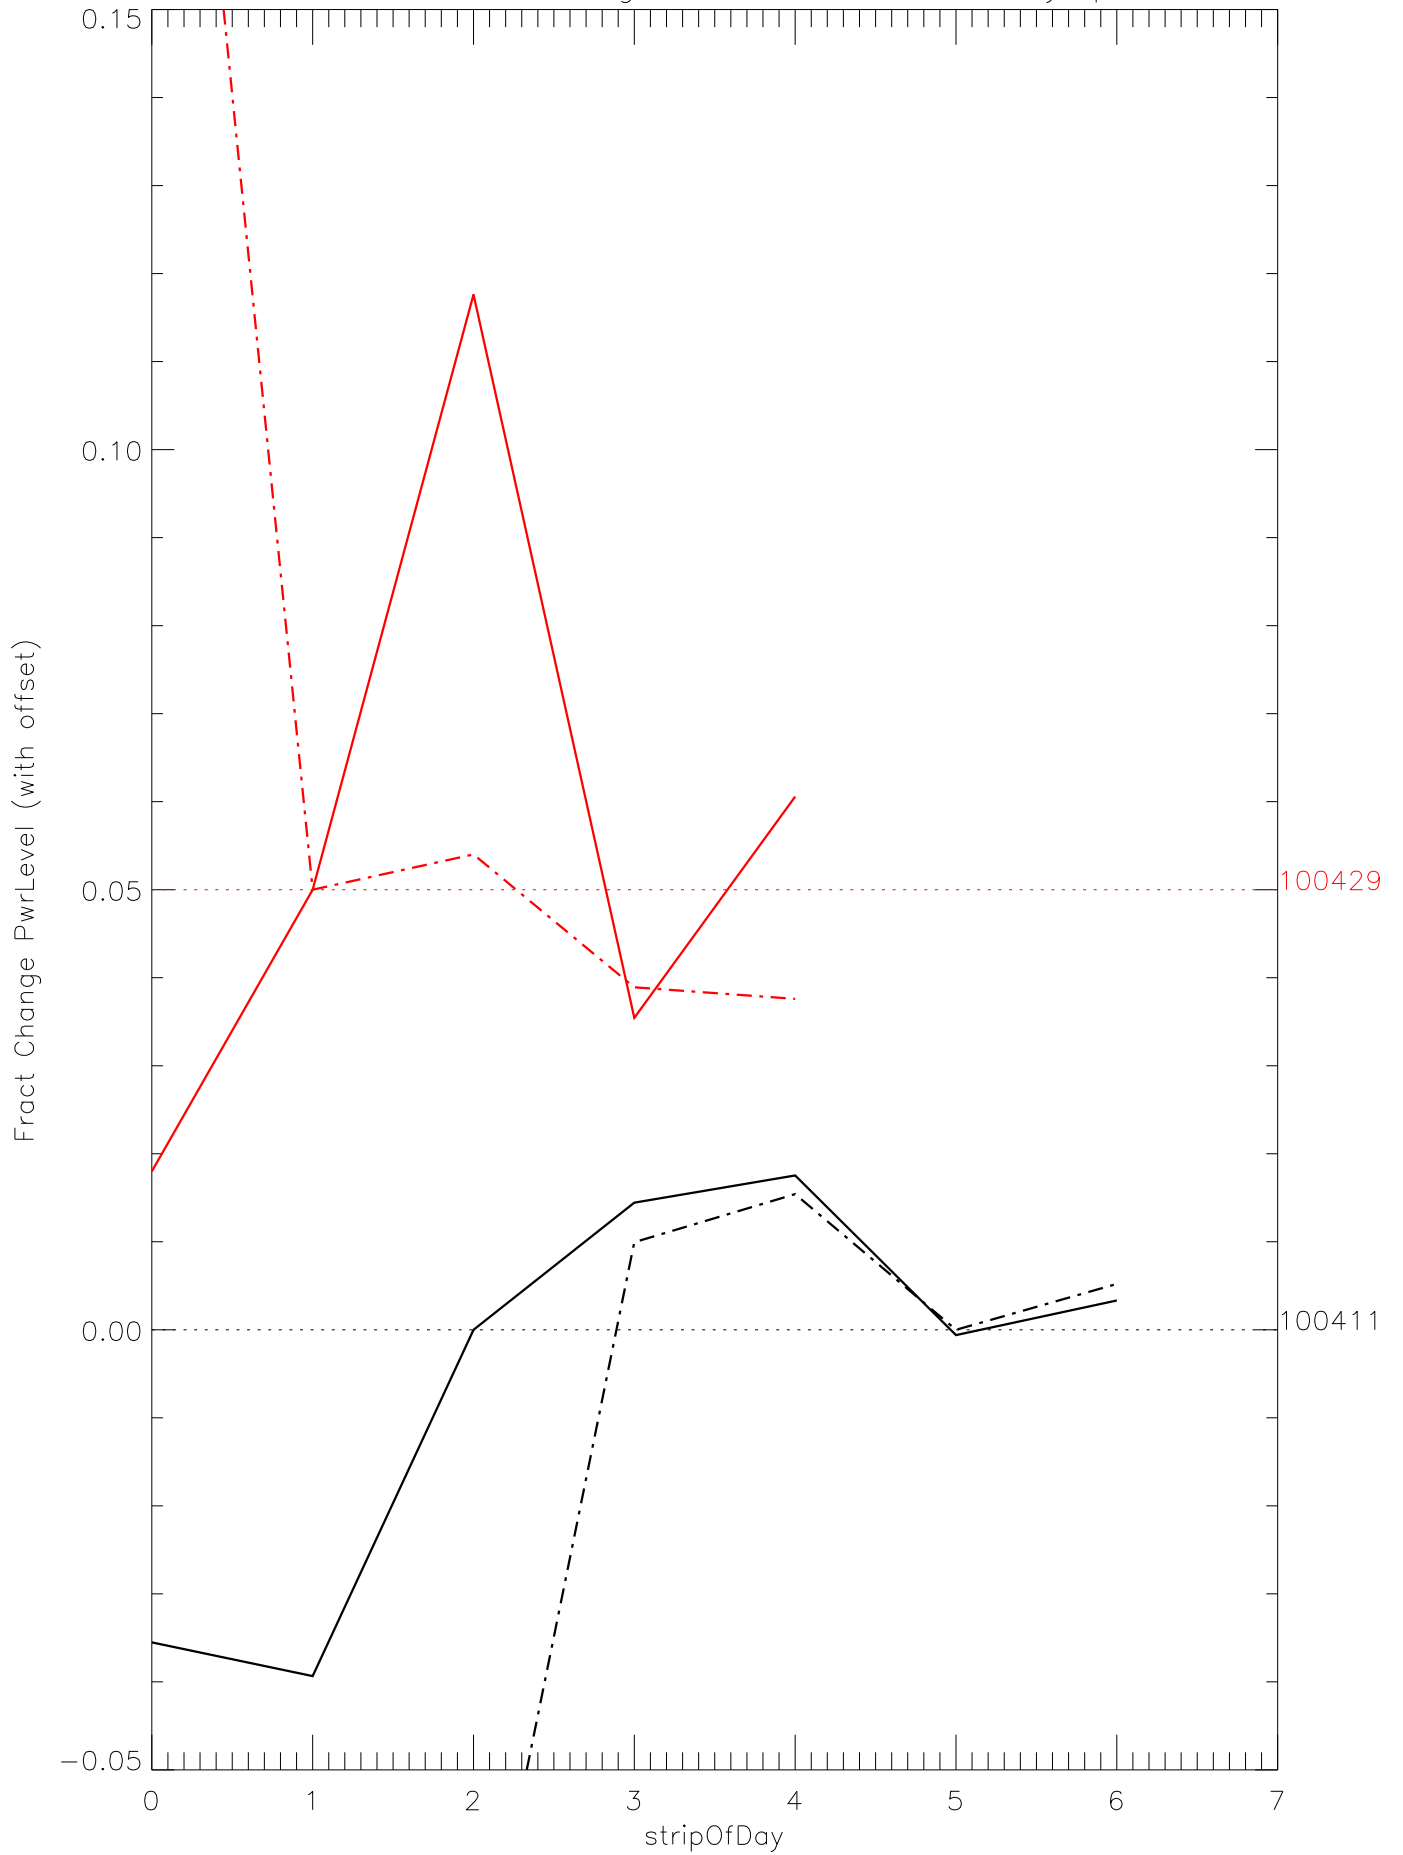

a2048 fractional change PwrLevel for each day. pixel:0

a2048 fractional change PwrLevel for each day. pixel:1

a2048 fractional change PwrLevel for each day. pixel:2

a2048 fractional change PwrLevel for each day. pixel:3

a2048 fractional change PwrLevel for each day. pixel:4

a2048 fractional change PwrLevel for each day. pixel:5

a2048 fractional change PwrLevel for each day. pixel:6