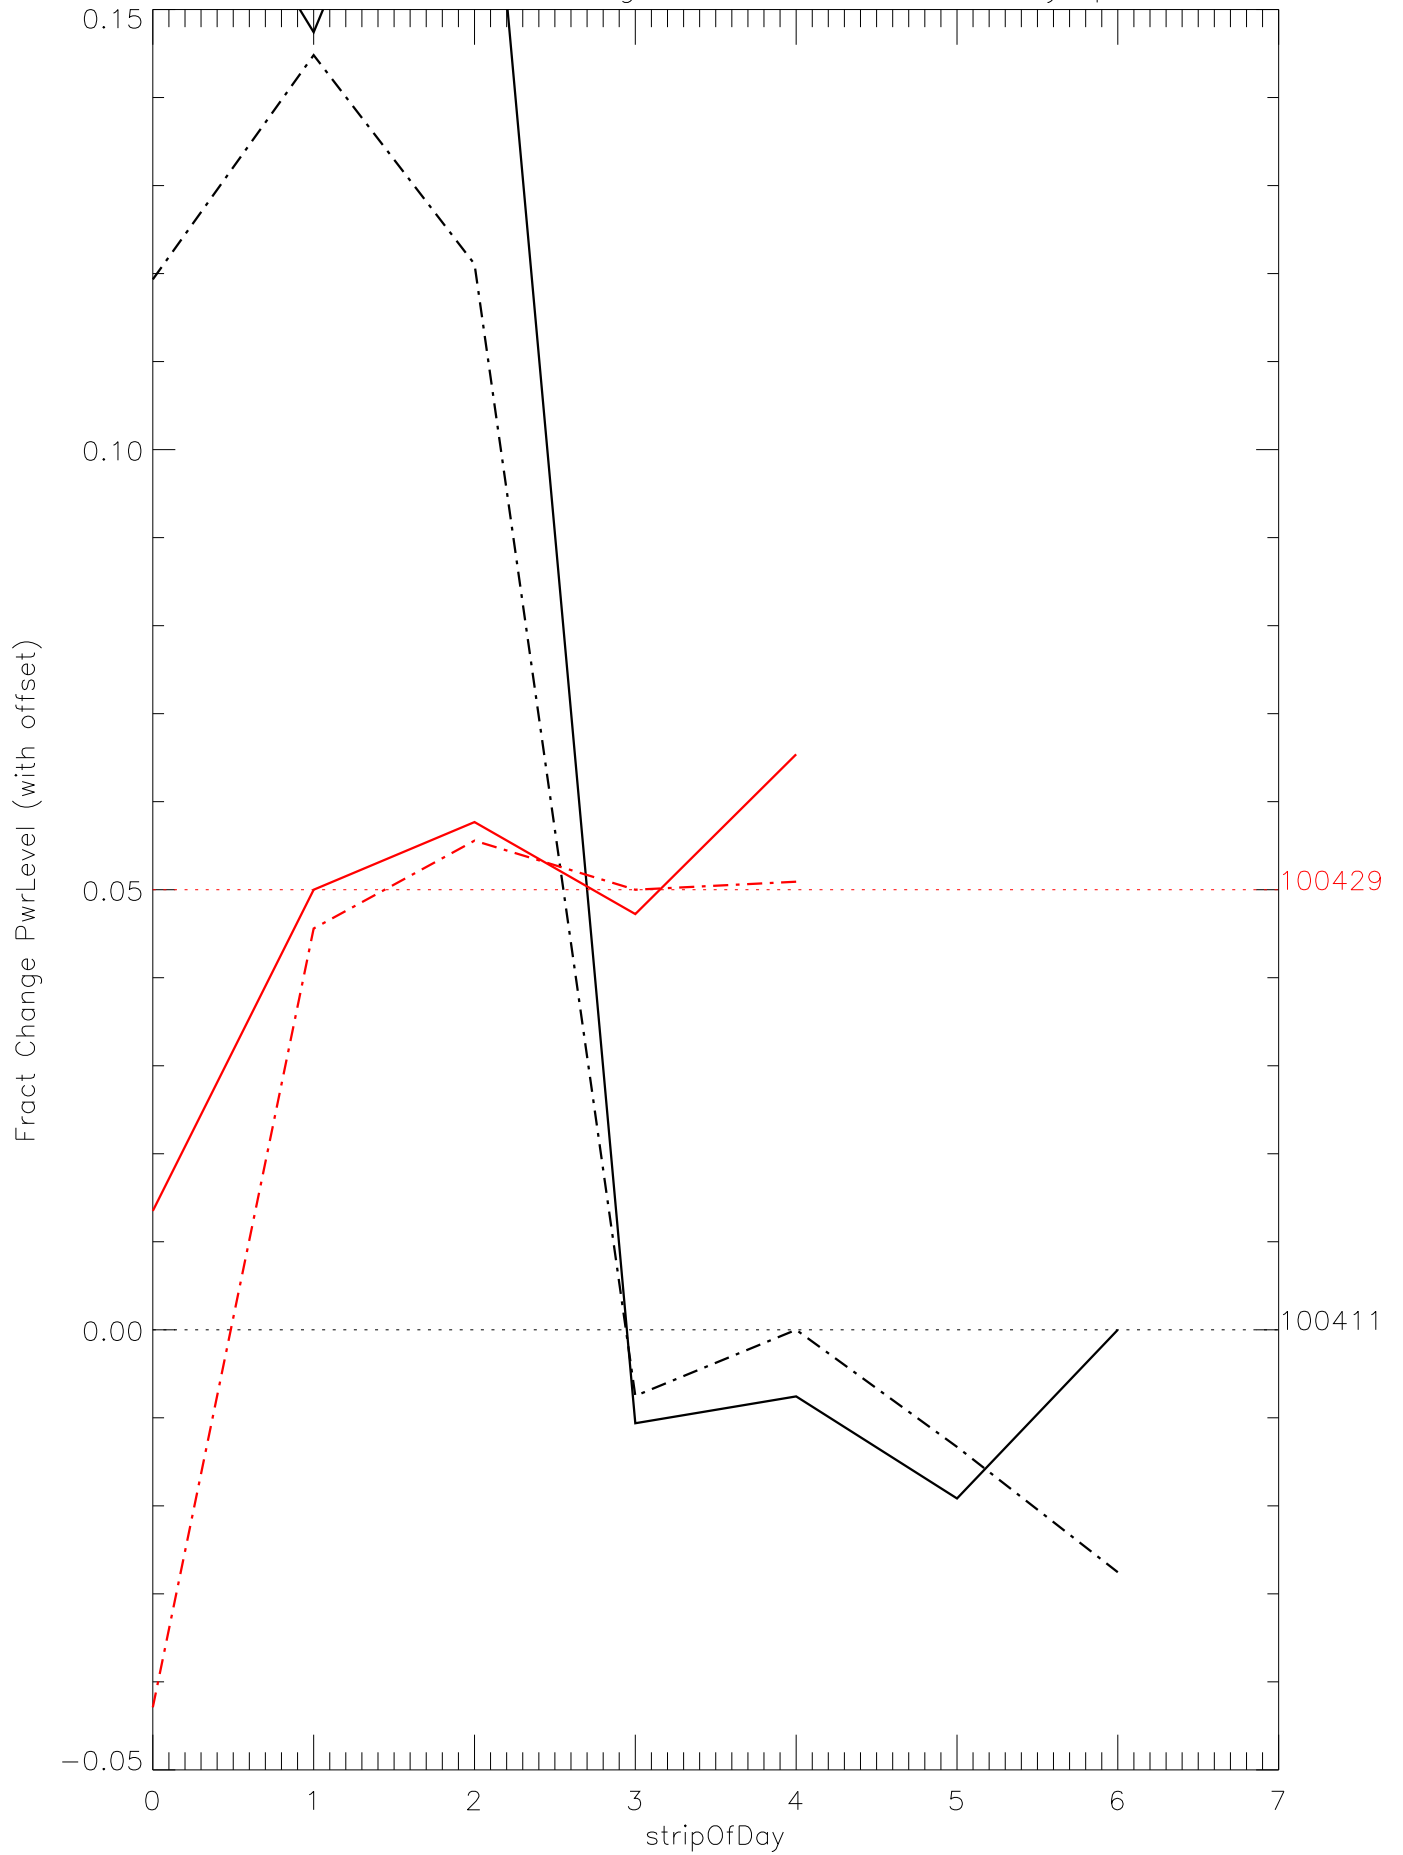

a2048 fractional change PwrLevel for each day. pixel:0

a2048 fractional change PwrLevel for each day. pixel:1

a2048 fractional change PwrLevel for each day. pixel:2

a2048 fractional change PwrLevel for each day. pixel:3

a2048 fractional change PwrLevel for each day. pixel:4

a2048 fractional change PwrLevel for each day. pixel:5

a2048 fractional change PwrLevel for each day. pixel:6