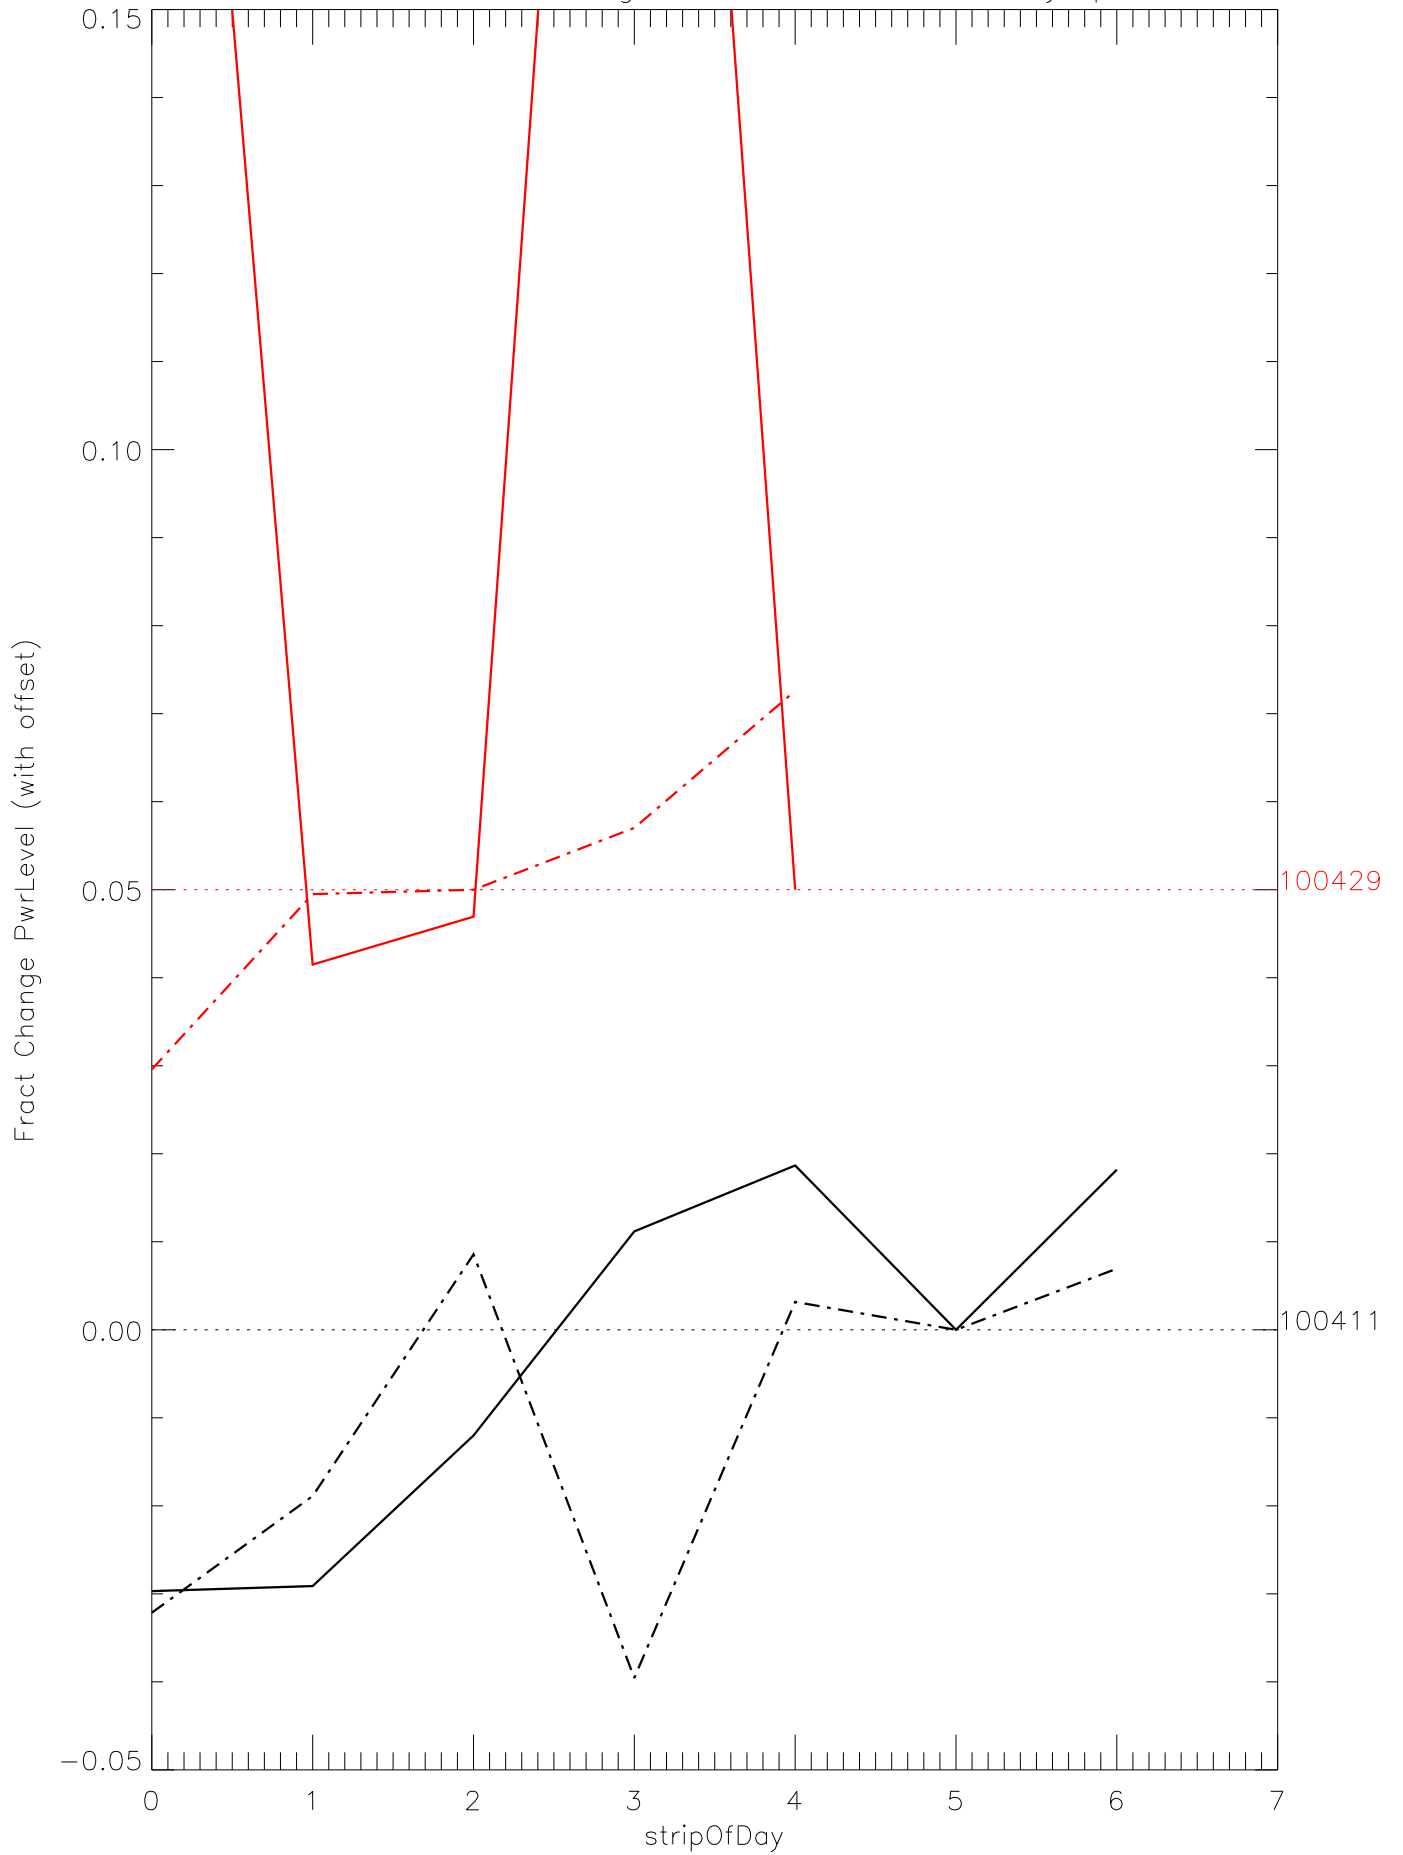

a2048 fractional change PwrLevel for each day. pixel:0

a2048 fractional change PwrLevel for each day. pixel:1

a2048 fractional change PwrLevel for each day. pixel:2

a2048 fractional change PwrLevel for each day. pixel:3

a2048 fractional change PwrLevel for each day. pixel:4

a2048 fractional change PwrLevel for each day. pixel:5

a2048 fractional change PwrLevel for each day. pixel:6