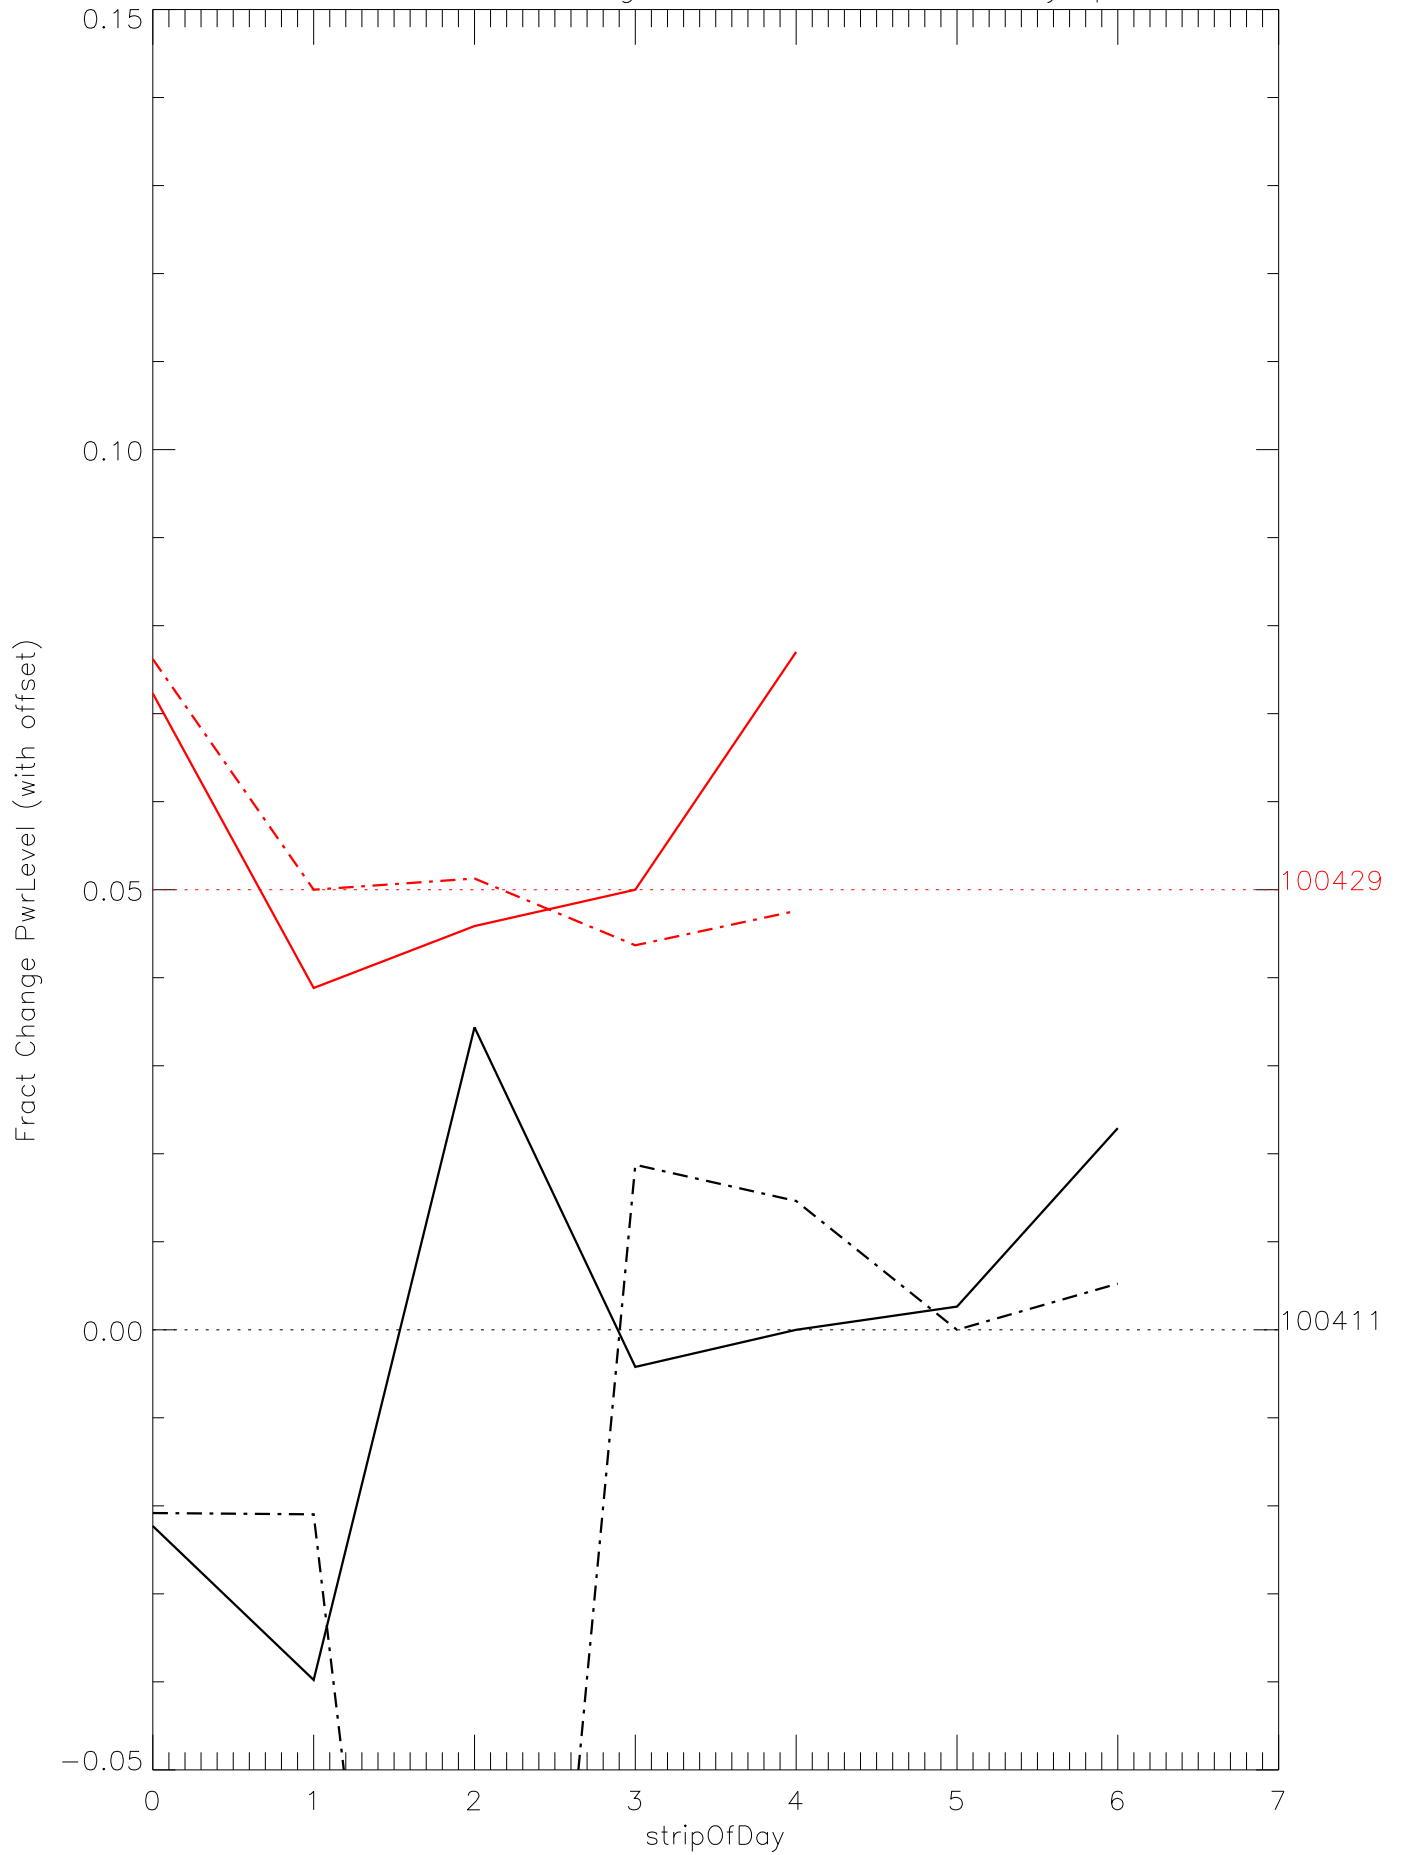

a2048 fractional change PwrLevel for each day. pixel:0

a2048 fractional change PwrLevel for each day. pixel:1

a2048 fractional change PwrLevel for each day. pixel:2

a2048 fractional change PwrLevel for each day. pixel:3

a2048 fractional change PwrLevel for each day. pixel:4

a2048 fractional change PwrLevel for each day. pixel:5

a2048 fractional change PwrLevel for each day. pixel:6