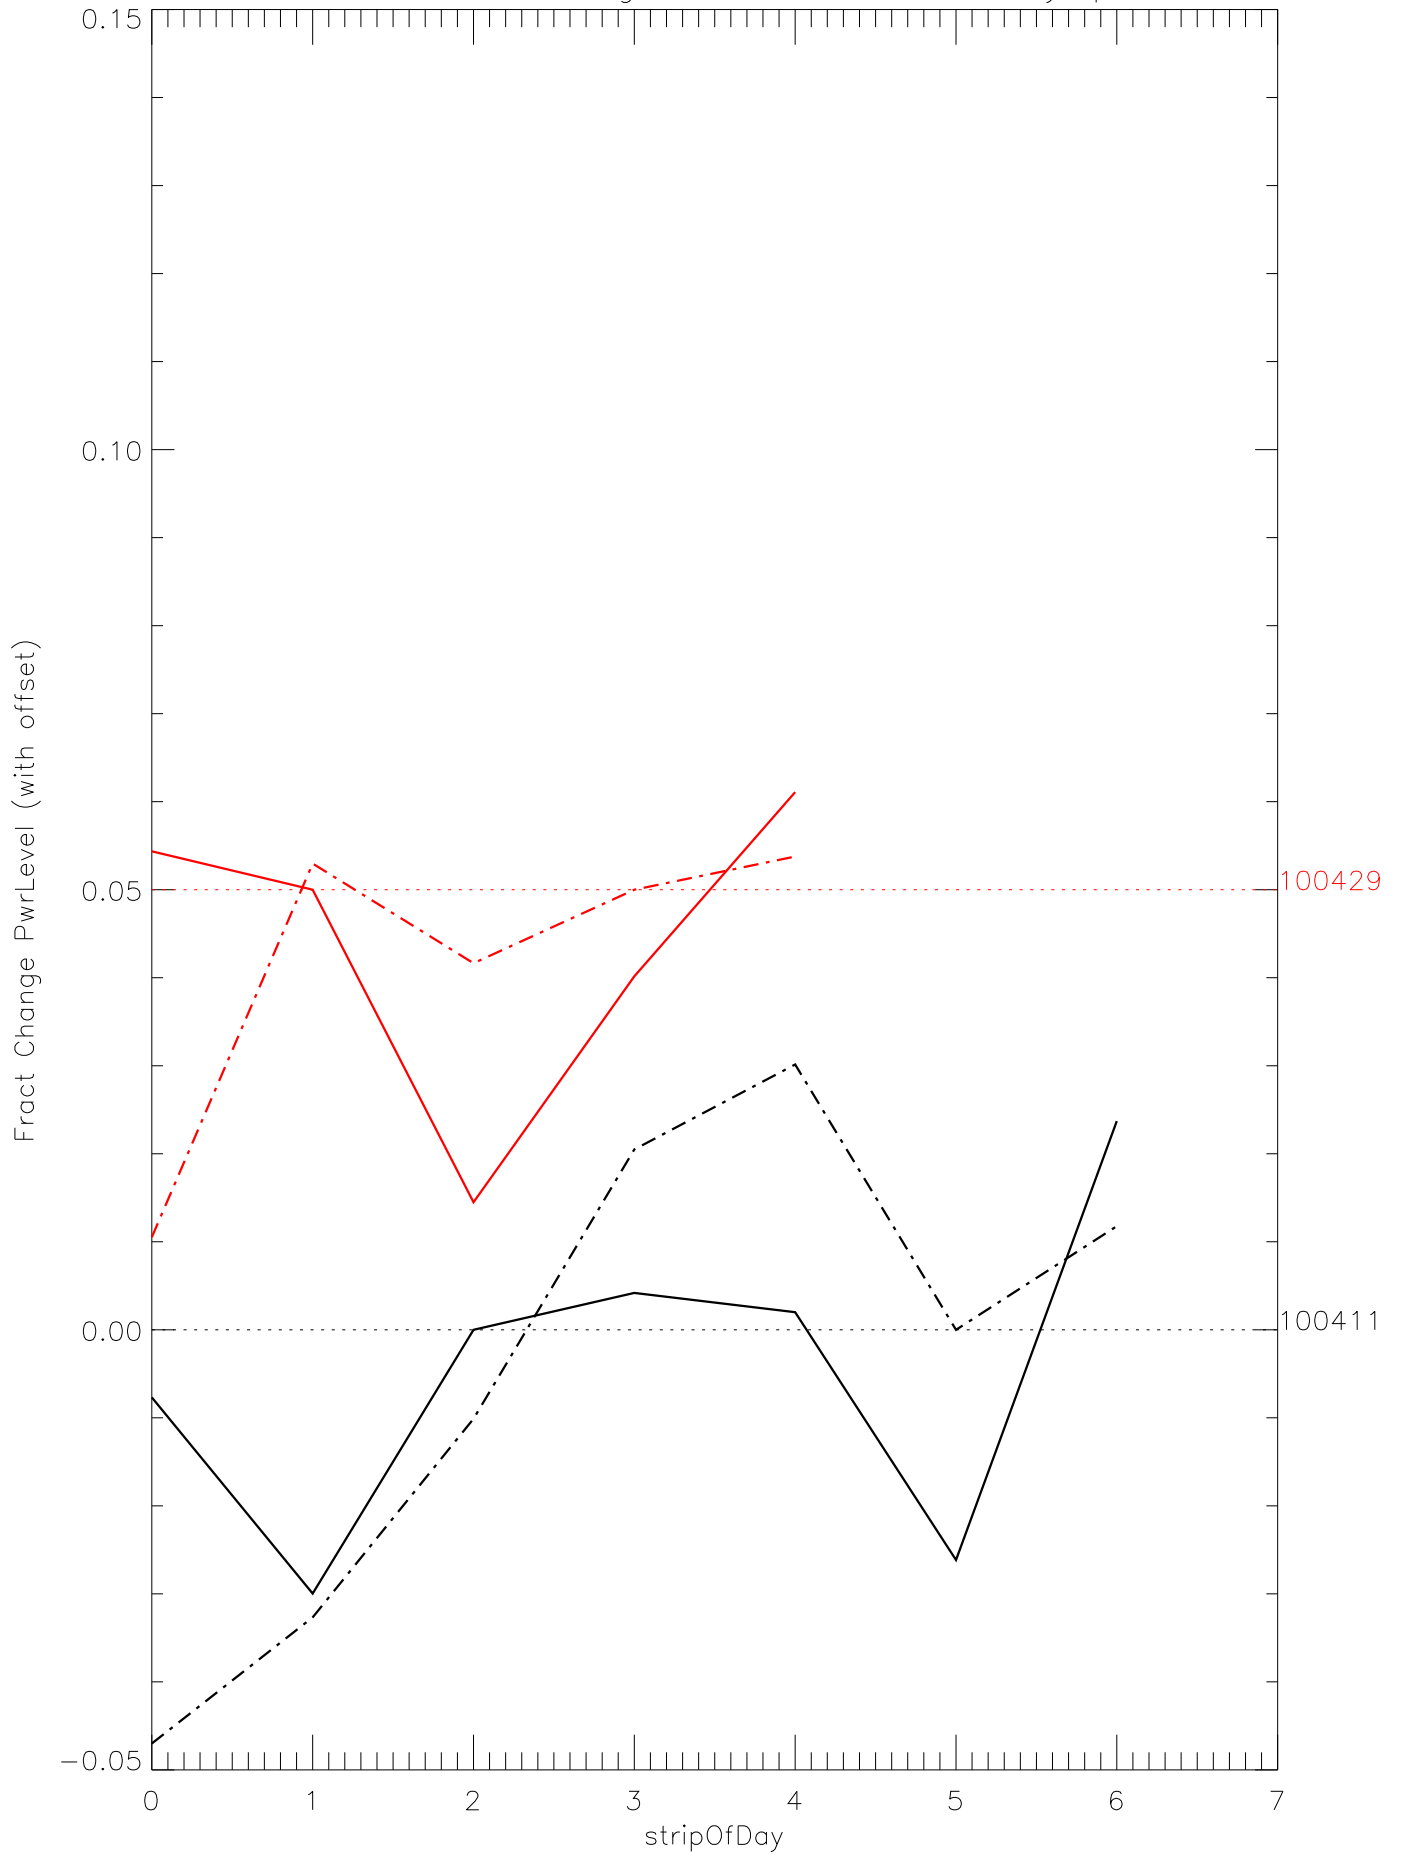

a2048 fractional change PwrLevel for each day. pixel:0

a2048 fractional change PwrLevel for each day. pixel:1

a2048 fractional change PwrLevel for each day. pixel:2

a2048 fractional change PwrLevel for each day. pixel:3

a2048 fractional change PwrLevel for each day. pixel:4

a2048 fractional change PwrLevel for each day. pixel:5

a2048 fractional change PwrLevel for each day. pixel:6