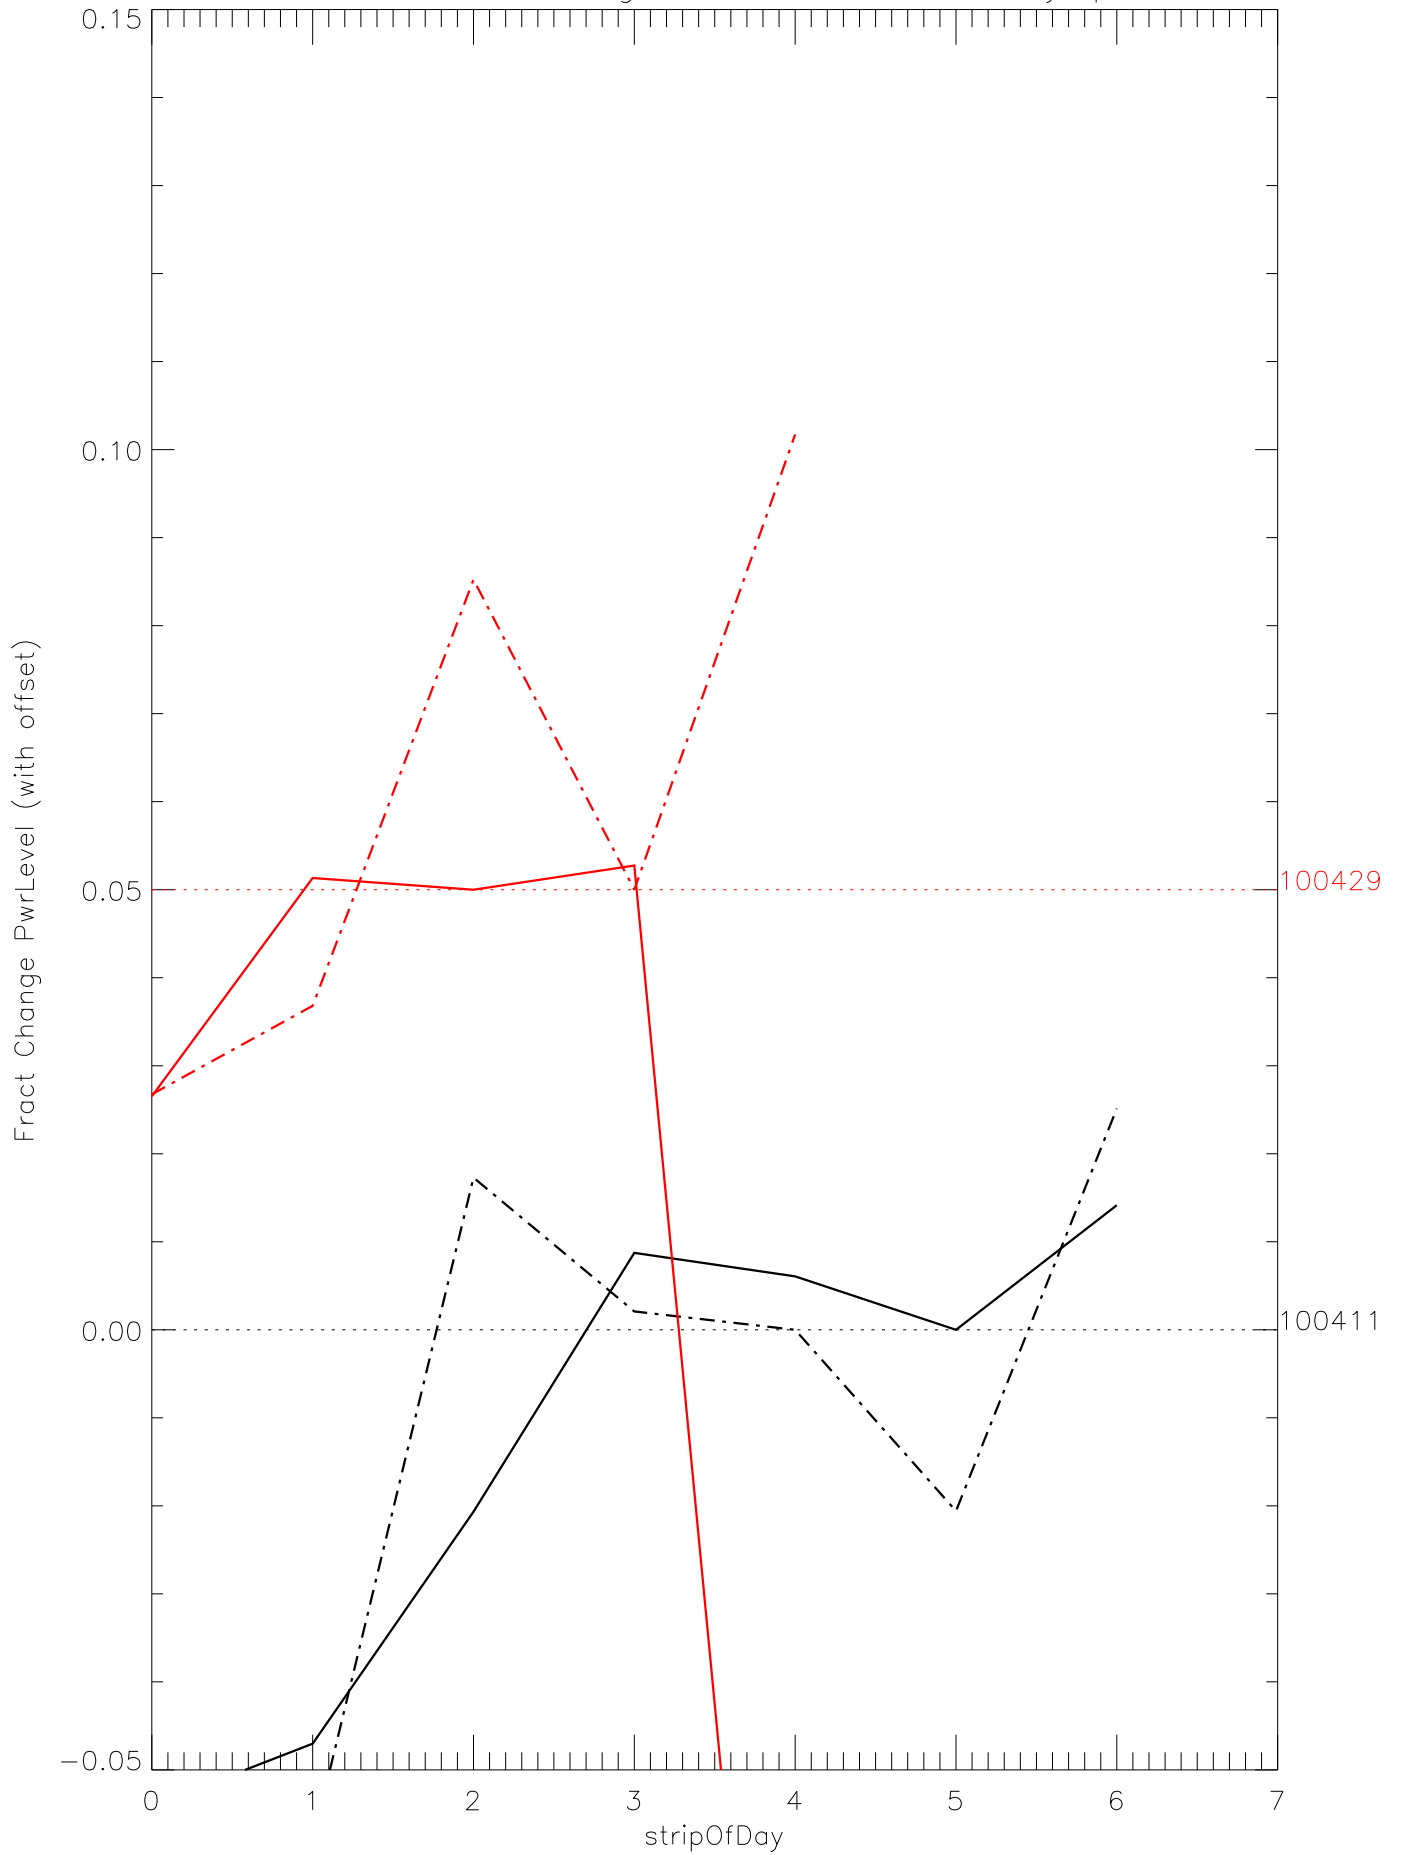

a2048 fractional change PwrLevel for each day. pixel:0

a2048 fractional change PwrLevel for each day. pixel:1

a2048 fractional change PwrLevel for each day. pixel:2

a2048 fractional change PwrLevel for each day. pixel:3

a2048 fractional change PwrLevel for each day. pixel:4

a2048 fractional change PwrLevel for each day. pixel:5

a2048 fractional change PwrLevel for each day. pixel:6